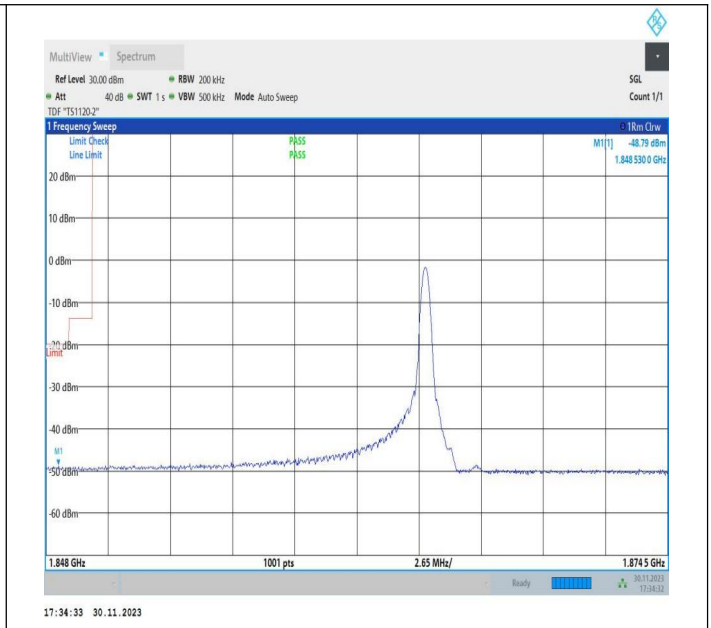

15MHz-10MHz_QPSK@QPSK-QPSK@QPSK_18675-18795_1RB#0@75RB#0-0RB#0@50RB#0

15MHz-10MHz_QPSK@QPSK-QPSK@QPSK_18675-18795_1RB#74@75RB#0-0RB#0@50RB#0