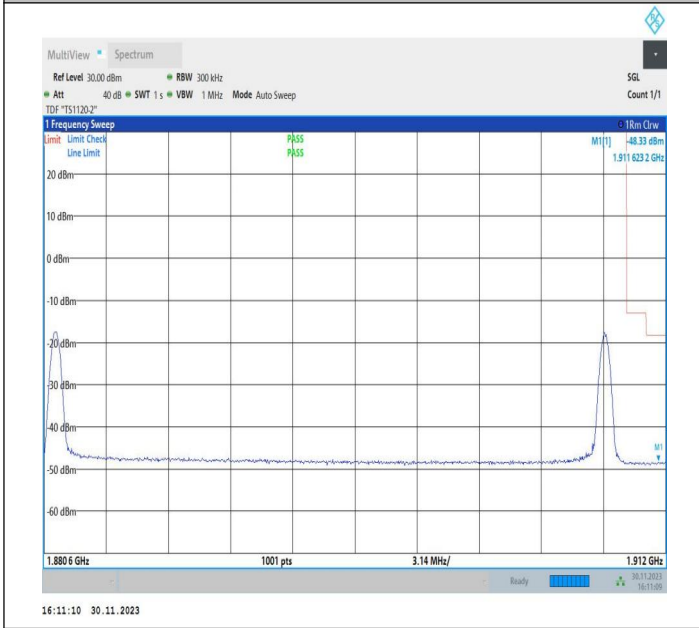

10MHz-20MHz_64QAM@64QAM-64QAM@64QAM_18956-19100_1RB#0@50RB#0-0RB#0@100RB#0

10MHz-20MHz_16QAM@16QAM-16QAM@16QAM_18956-19100_1RB#0@50RB#0-1RB#99@100RB#0