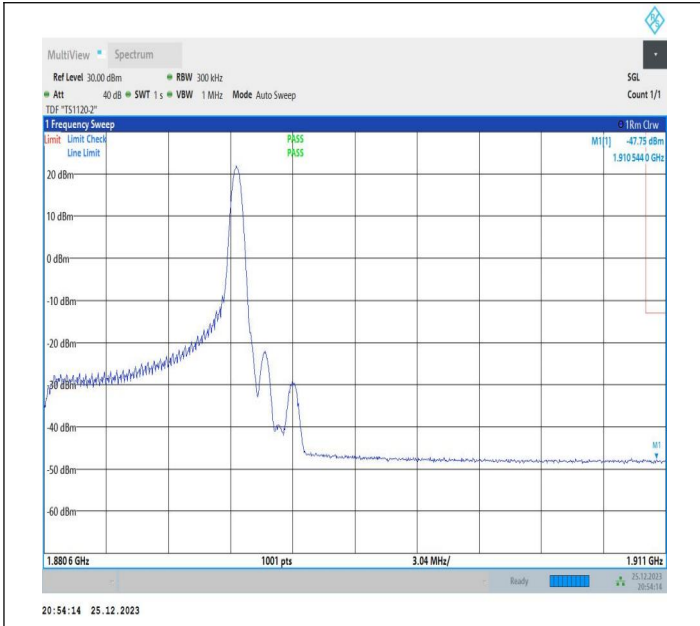

10MHz-20MHz_16QAM@16QAM-16QAM@16QAM_18956-19100_1RB#0@50RB#0-1RB#99@100RB#0

10MHz-20MHz_QPSK@QPSK-QPSK@QPSK_18956-19100_50RB#0@50RB#0-100RB#0@100RB#0

10MHz-20MHz_64QAM@64QAM-64QAM@64QAM_18956-19
100_1RB#49@50RB#0-0RB#0@100RB#0