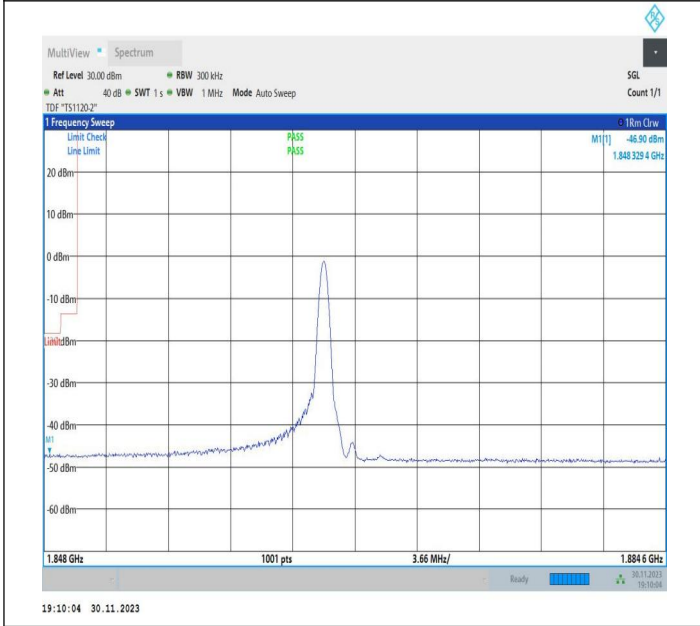

15MHz-15MHz_64QAM@64QAM-64QAM_18975-19125_75RB#0@75RB#0-75RB#0@75RB#0

15MHz-20MHz_QPSK@QPSK-QPSK@QPSK_18678-18849_1RB#74@75RB#0-0RB#0@100RB#0