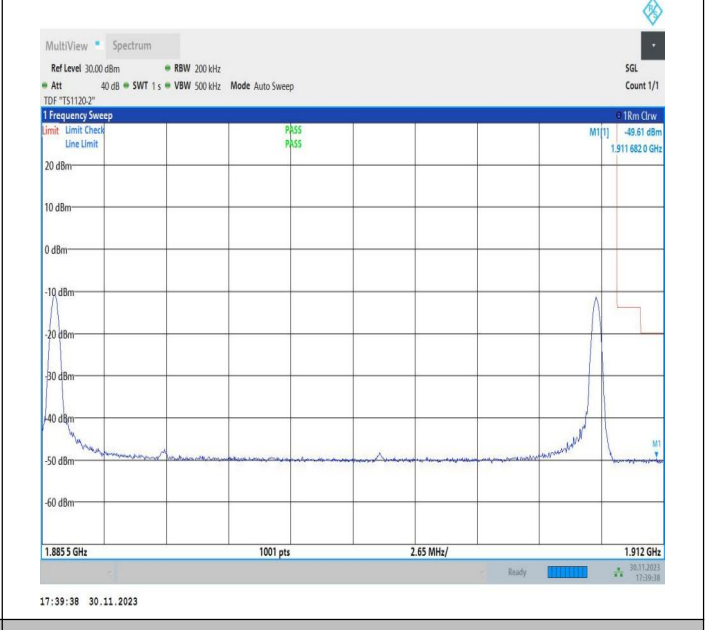

15MHz-10MHz_64QAM@64QAM-64QAM@64QAM_19027-19147_1RB#0@75RB#0-0RB#0@50RB#0

15MHz-10MHz_16QAM@16QAM-16QAM@16QAM_19027-19147_1RB#0@75RB#0-1RB#49@50RB#0