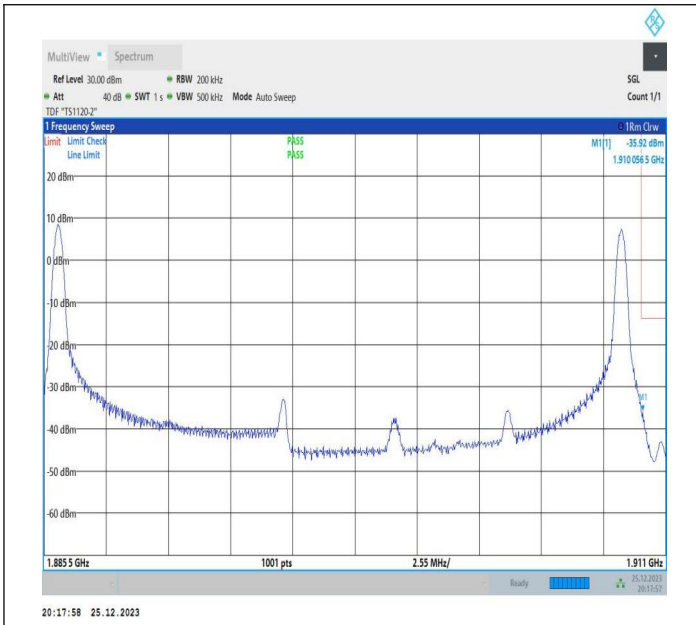

10MHz-15MHz_16QAM@16QAM-16QAM@16QAM_19005-19125_1RB#0@50RB#0-1RB#74@75RB#0

10MHz-15MHz_64QAM@64QAM-64QAM_19005-19125_1RB#0@50RB#0-1RB#74@75RB#0