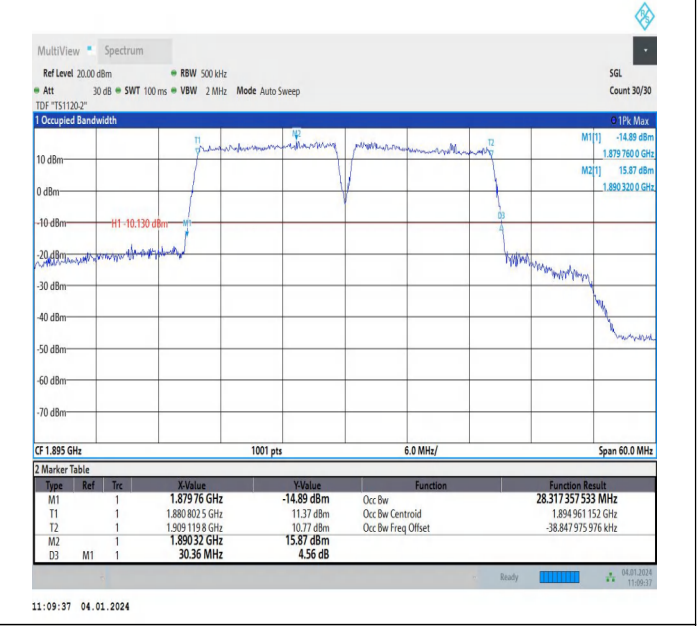

2-2-15MHz-15MHz-64QAM-64QAM-18975-19125-75RB#0-75 RB#0-PASS