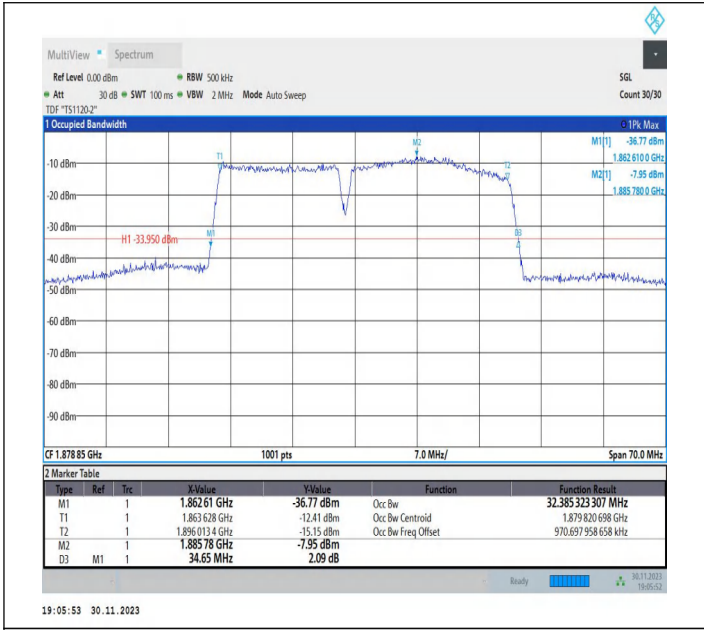

2-2-15MHz-20MHz-QPSK-QPSK-18803-18974-75RB#0-100R B#0-PASS