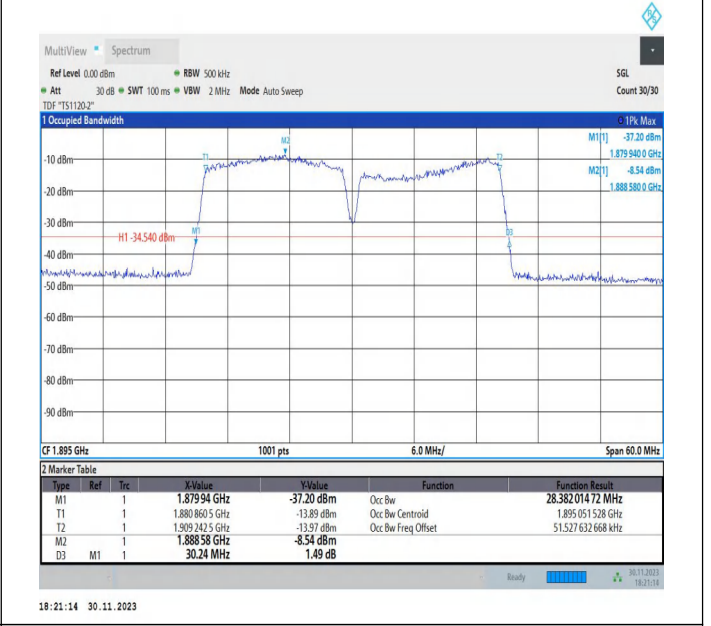

2-2-15MHz-15MHz-16QAM-16QAM-18975-19125-75RB#0-75 RB#0-PASS