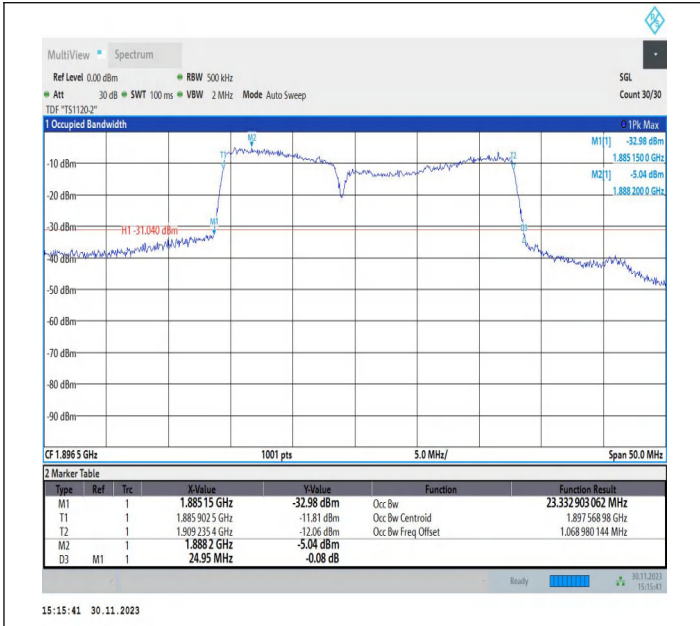

2-2-10MHz-15MHz-16QAM-16QAM-19005-19125-50RB#0-75 RB#0-PASS