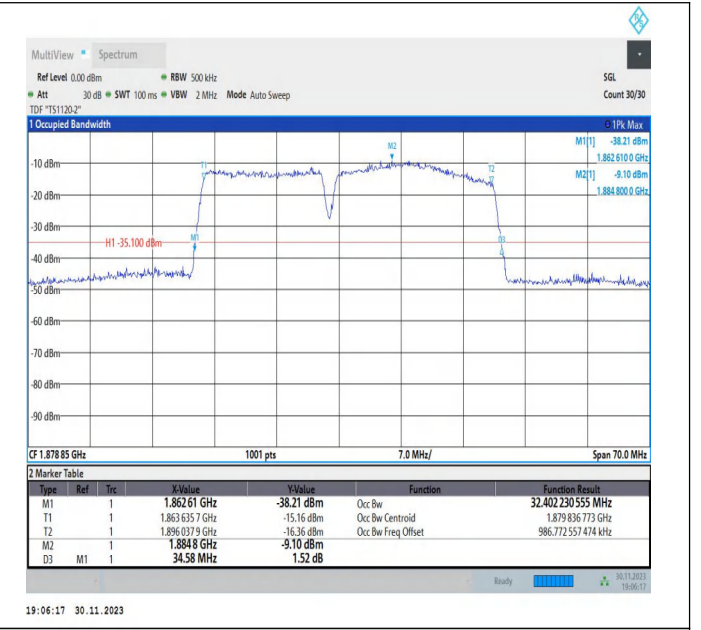

2-2-15MHz-20MHz-16QAM-16QAM-18803-18974-75RB#0-10 ORB#0-PASS