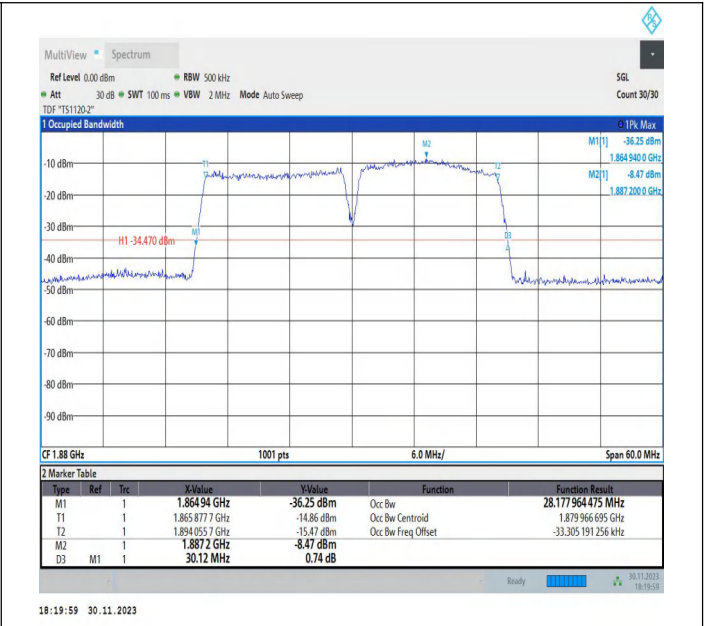

2-2-15MHz-15MHz-16QAM-16QAM-18825-18975-75RB#0-75 RB#0-PASS