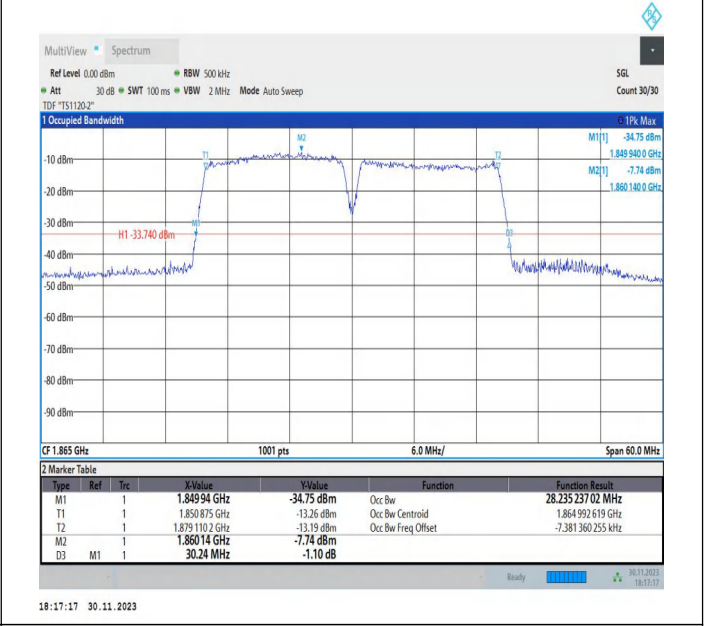

2-2-15MHz-15MHz-QPSK-QPSK-18675-18825-75RB#0-75RB #0-PASS