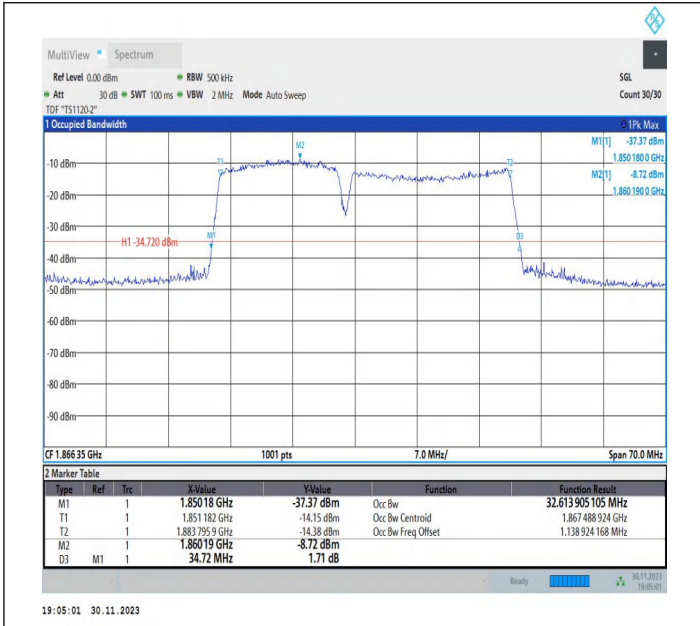

2-2-15MHz-15MHz-QPSK-QPSK-18825-18975-75RB#0-75RB #0-PASS

2-2-15MHz-15MHz-16QAM-16QAM-18825-18975-75RB#0-75 RB#0-PASS

2-2-15MHz-15MHz-QPSK-QPSK-18975-19125-75RB#0-75RB #0-PASS

2-2-15MHz-15MHz-16QAM-16QAM-18975-19125-75RB#0-75 RB#0-PASS