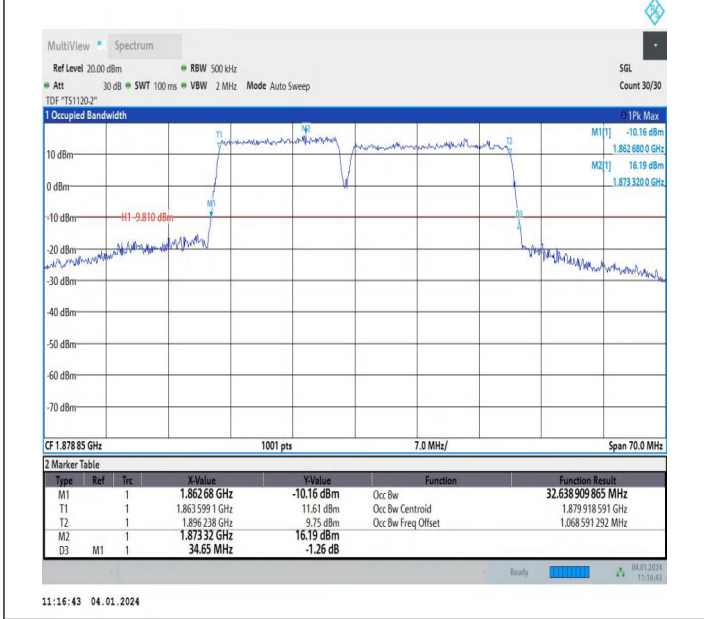

2-2-15MHz-20MHz-64QAM-64QAM-18803-18974-75RB#0-10 ORB#0-PASS