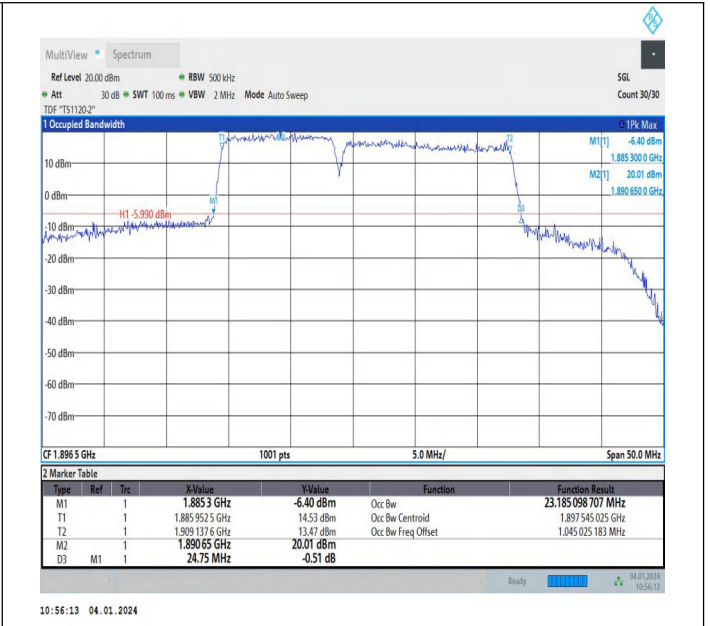

2-2-10MHz-15MHz-64QAM-64QAM-19005-19125-50RB#0-75
RB#0-PASS