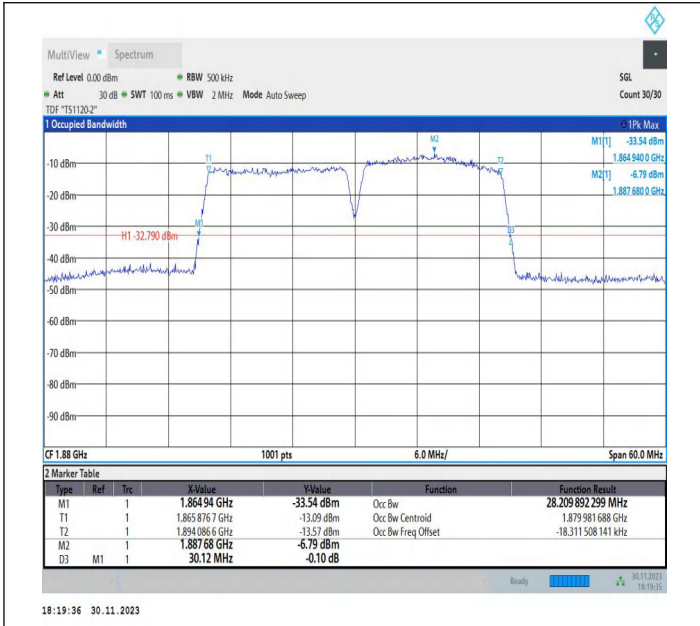

2-2-15MHz-15MHz-QPSK-QPSK-18825-18975-75RB#0-75RB #0-PASS