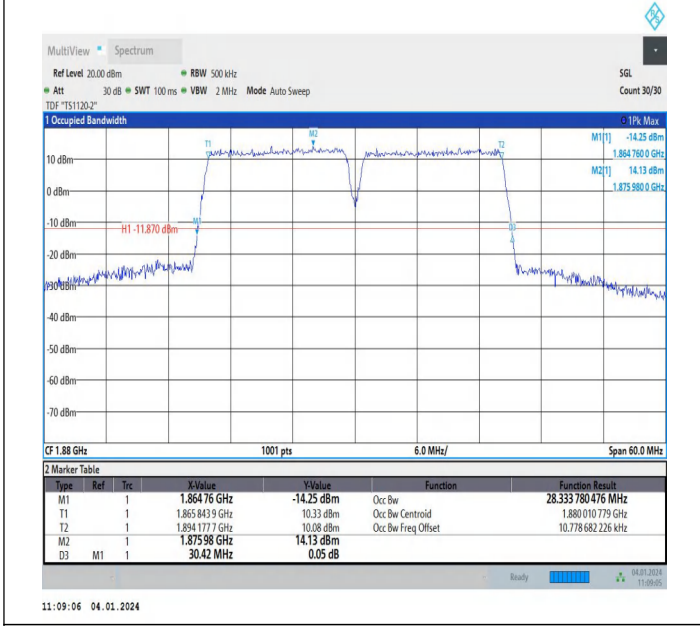

2-2-15MHz-15MHz-64QAM-64QAM-18825-18975-75RB#0-75 RB#0-PASS