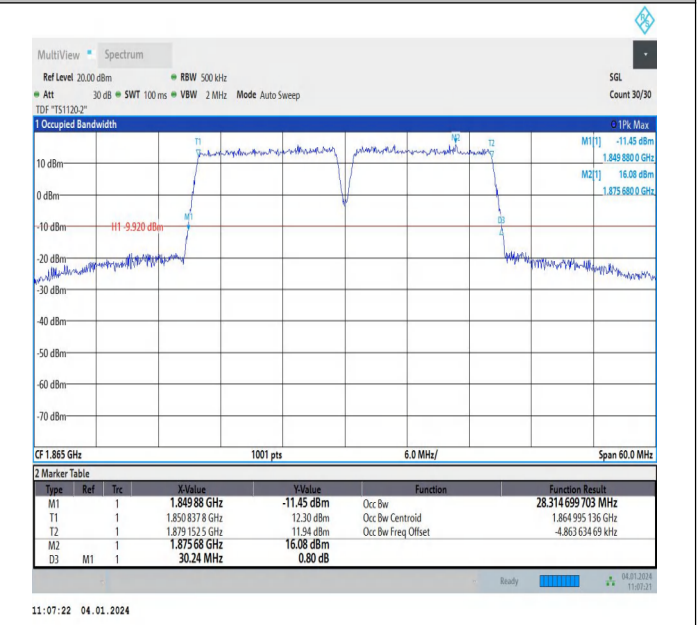

2-2-15MHz-15MHz-64QAM-64QAM-18675-18825-75RB#0-75
RB#0-PASS