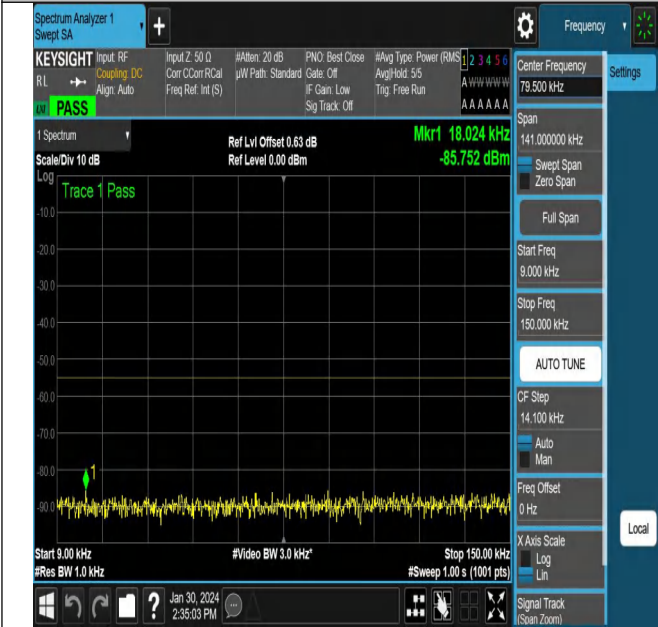

NTNV_N38_PC3_30_15_H_TID6_NS_01_3000_12000_#1

NTNV_N38_PC3_30_15_H_TID7_NS_01_0.009_0.15_#1