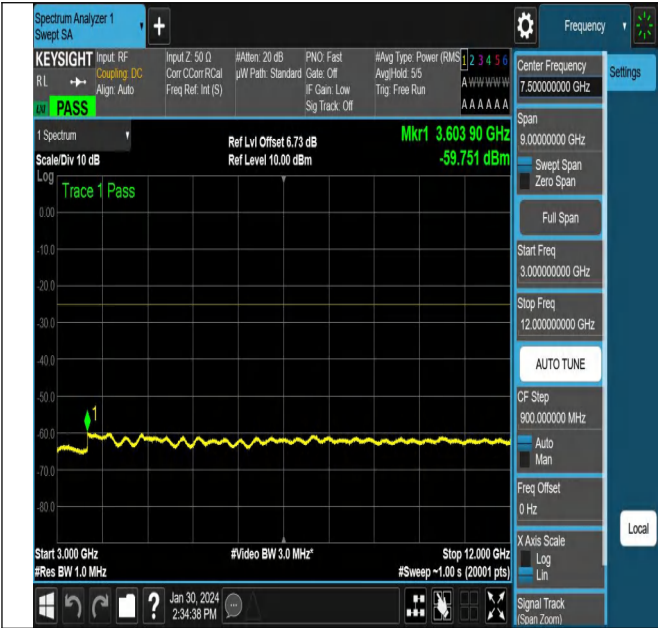

NTNV\_N38\_PC3\_30\_15\_H\_TID6\_NS\_01\_0.009\_0.15\_#1

NTNV\_N38\_PC3\_30\_15\_H\_TID6\_NS\_01\_0.15\_30\_#1

NTNV\_N38\_PC3\_30\_15\_H\_TID6\_NS\_01\_30\_1000\_#1

NTNV\_N38\_PC3\_30\_15\_H\_TID6\_NS\_01\_1000\_3000\_#1