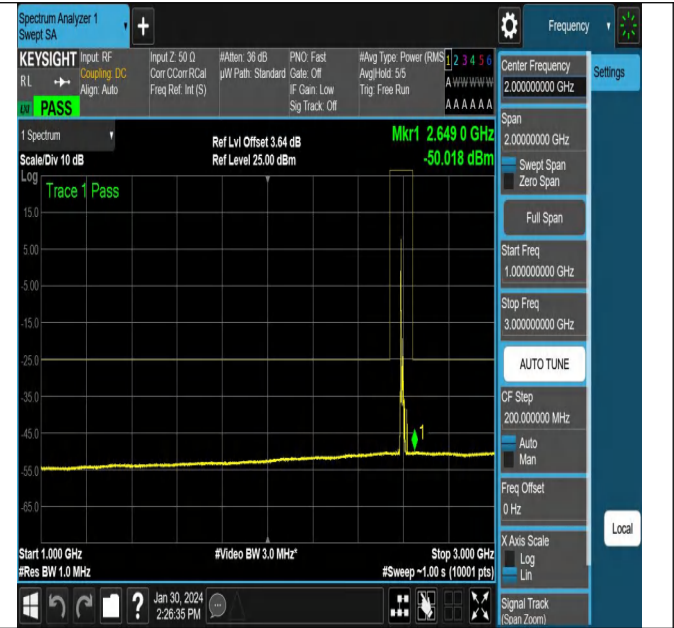

NTNV_N38_PC3_30_15_M_TID5_NS_01_0.15_30_#1

NTNV_N38_PC3_30_15_M_TID5_NS_01_1000_3000_#1