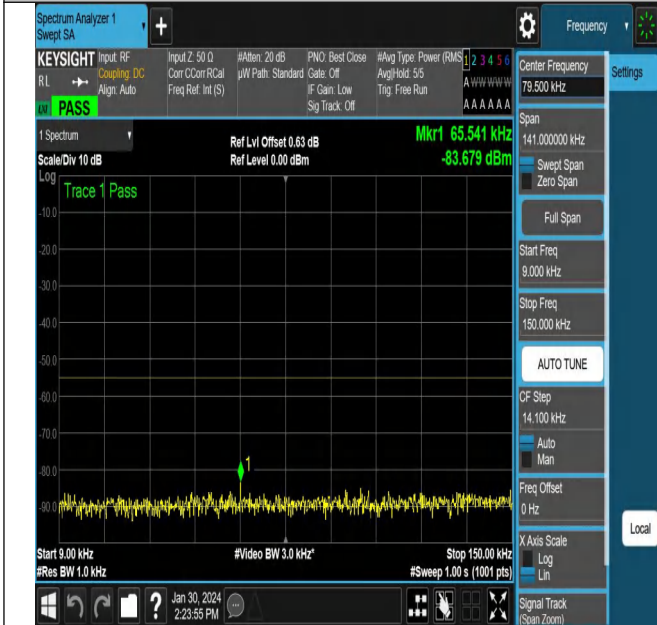

NTNV_N38_PC3_30_15_M_TID2_NS_01_3000_12000_#1

NTNV_N38_PC3_30_15_M_TID3_NS_01_0.009_0.15_#1