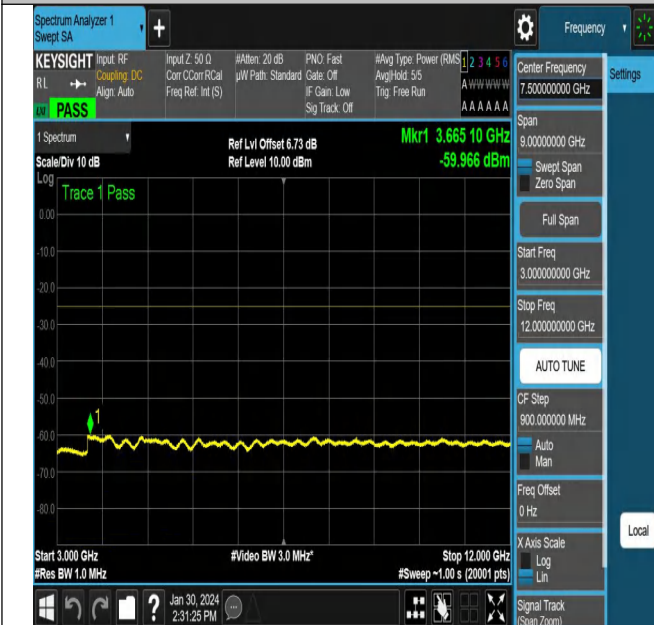

NTNV_N38_PC3_30_15_H_TID3_NS_01_30_1000_#1

NTNV_N38_PC3_30_15_H_TID3_NS_01_3000_12000_#1