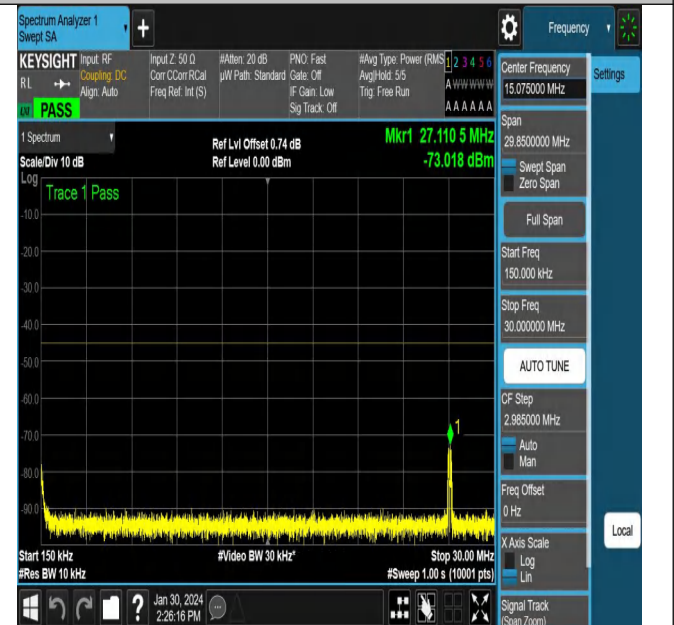

NTNV_N38_PC3_30_15_M_TID4_NS_01_12000_20000_#1

NTNV_N38_PC3_30_15_M_TID5_NS_01_0.15_30_#1