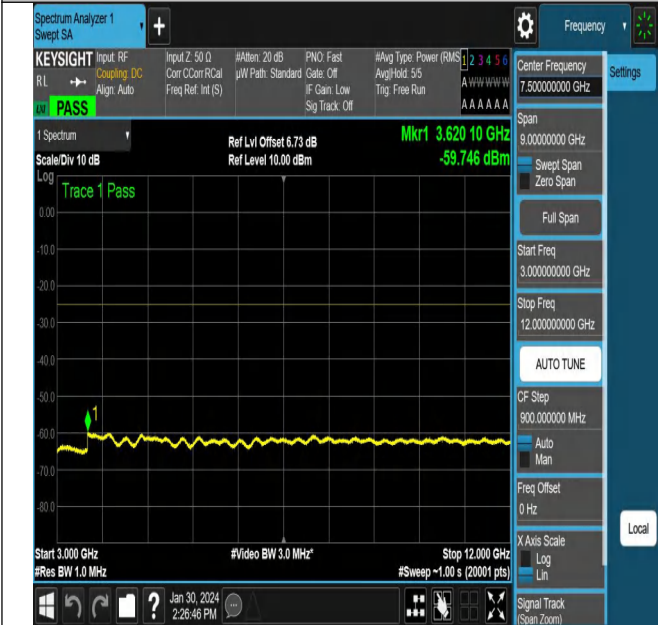

NTNV_N38_PC3_30_15_M_TID5_NS_01_30_1000_#1

NTNV_N38_PC3_30_15_M_TID5_NS_01_3000_12000_#1