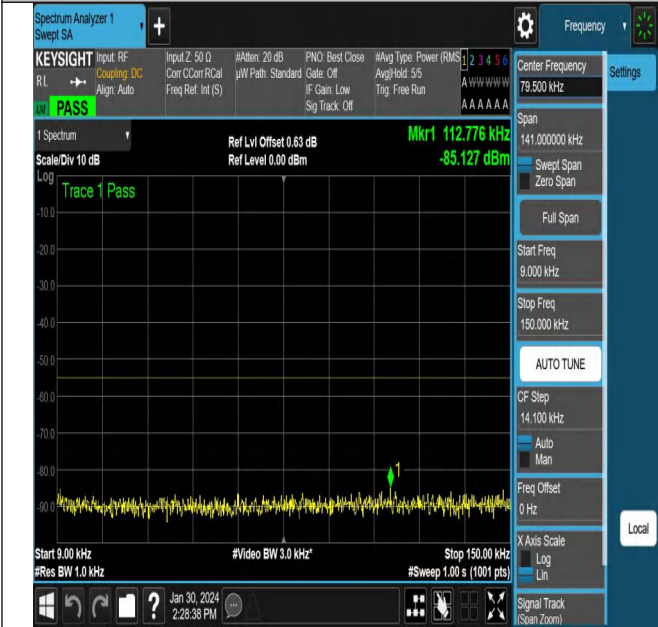

NTNV_N38_PC3_30_15_M_TID6_NS_01_3000_12000_#1

NTNV_N38_PC3_30_15_H_TID1_NS_01_0.009_0.15_#1