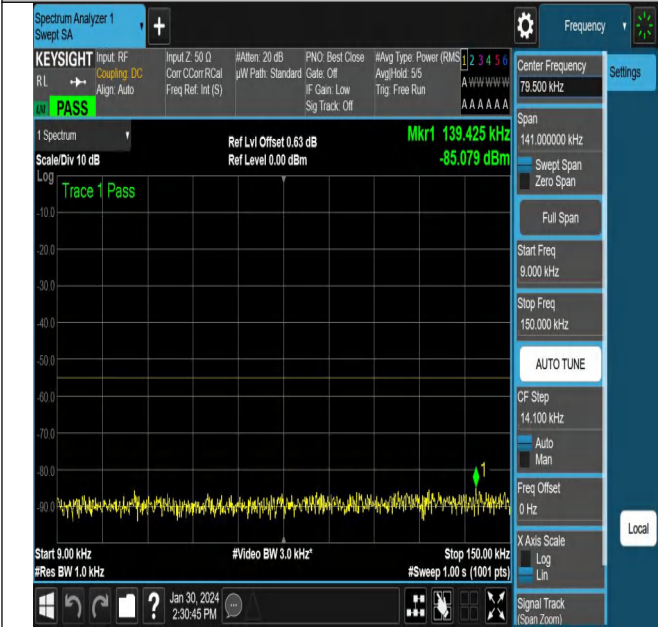

NTNV_N38_PC3_30_15_H_TID2_NS_01_3000_12000_#1

NTNV_N38_PC3_30_15_H_TID3_NS_01_0.009_0.15_#1