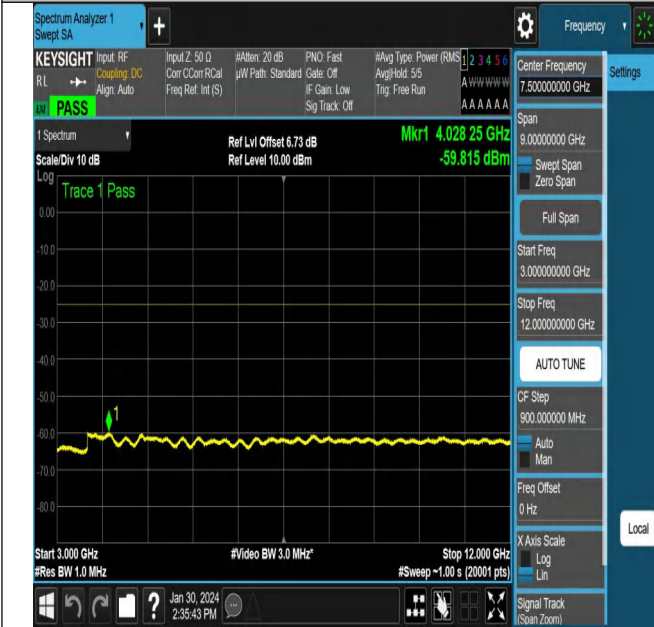

NTNV_N38_PC3_30_15_H_TID7_NS_01_30_1000_#1

NTNV_N38_PC3_30_15_H_TID7_NS_01_3000_12000_#1