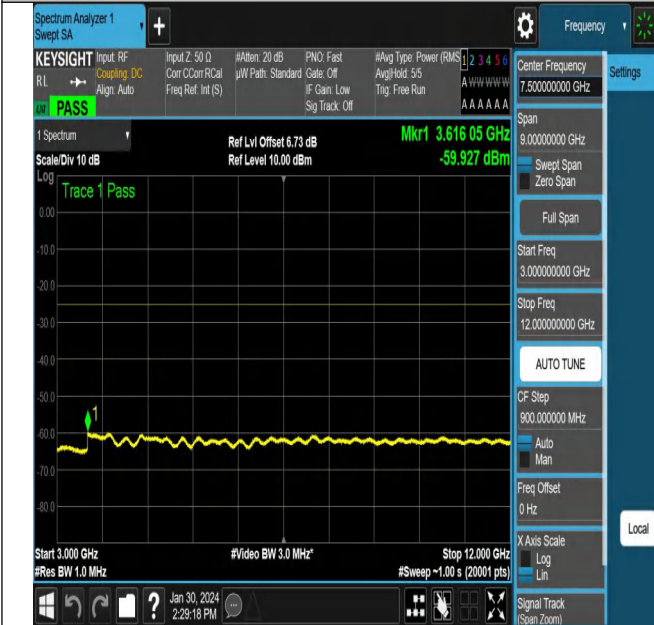

NTNV_N38_PC3_30_15_H_TID1_NS_01_30_1000_#1

NTNV_N38_PC3_30_15_H_TID1_NS_01_3000_12000_#1