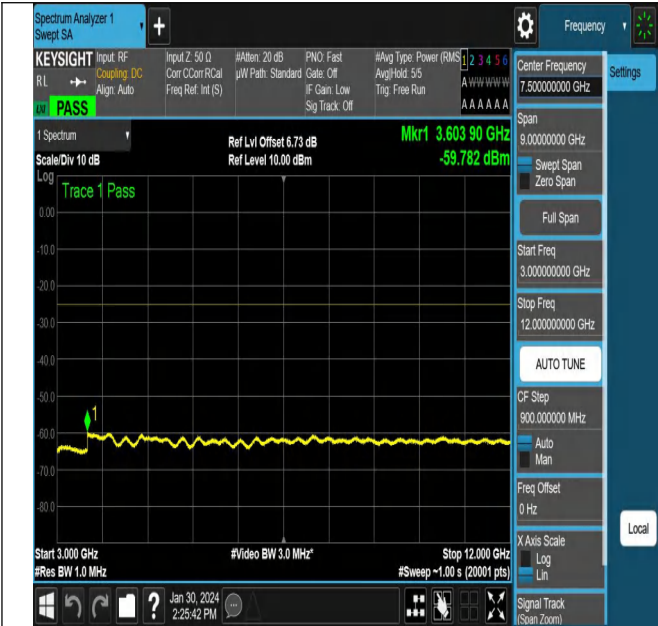

NTNV_N38_PC3_30_15_M_TID4_NS_01_30_1000_#1

NTNV_N38_PC3_30_15_M_TID4_NS_01_3000_12000_#1