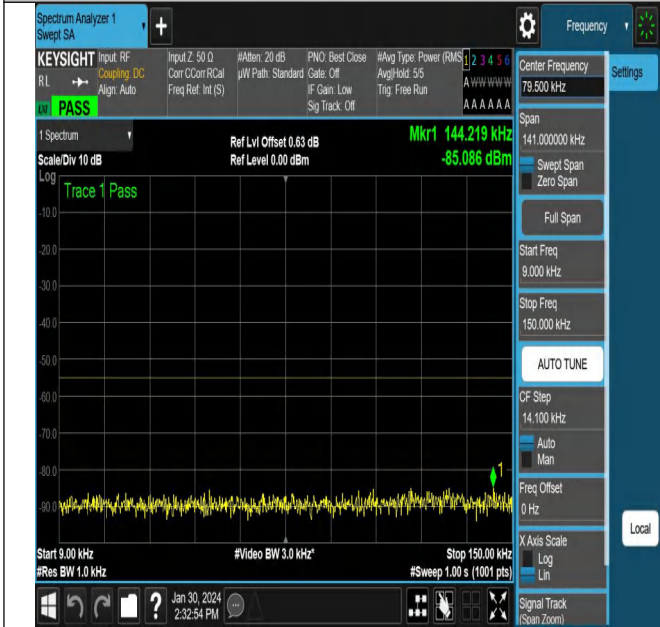

NTNV_N38_PC3_30_15_H_TID4_NS_01_3000_12000_#1

NTNV_N38_PC3_30_15_H_TID5_NS_01_0.009_0.15_#1