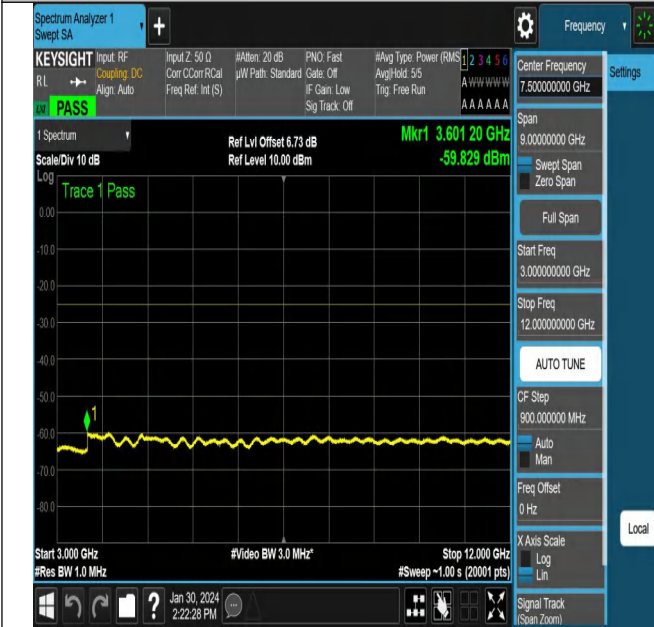

NTNV_N38_PC3_30_15_M_TID1_NS_01_30_1000_#1

NTNV_N38_PC3_30_15_M_TID1_NS_01_3000_12000_#1