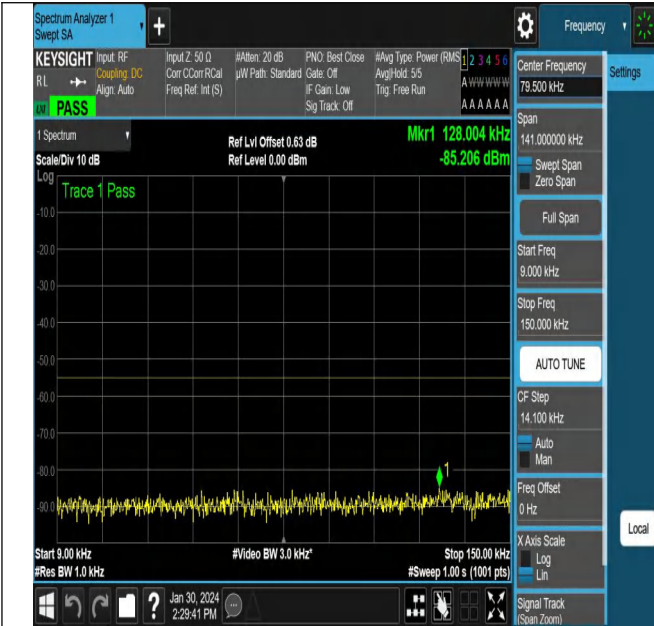

NTNV_N38_PC3_30_15_H_TID1_NS_01_3000_12000_#1

NTNV_N38_PC3_30_15_H_TID2_NS_01_0.009_0.15_#1