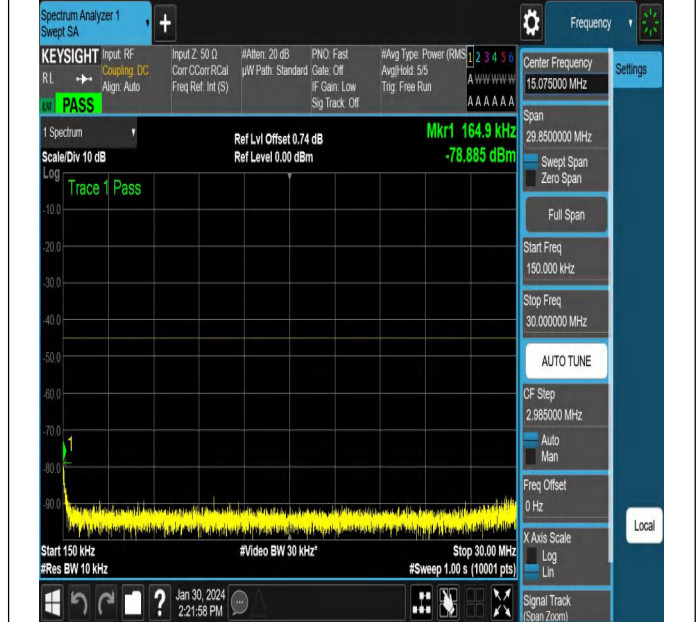

NTNV\_N38\_PC3\_30\_15\_L\_TID6\_NS\_01\_3000\_12000\_#1

NTNV\_N38\_PC3\_30\_15\_L\_TID6\_NS\_01\_12000\_20000\_#1

NTNV\_N38\_PC3\_30\_15\_M\_TID1\_NS\_01\_0.009\_0.15\_#1

NTNV\_N38\_PC3\_30\_15\_M\_TID1\_NS\_01\_0.15\_30\_#1