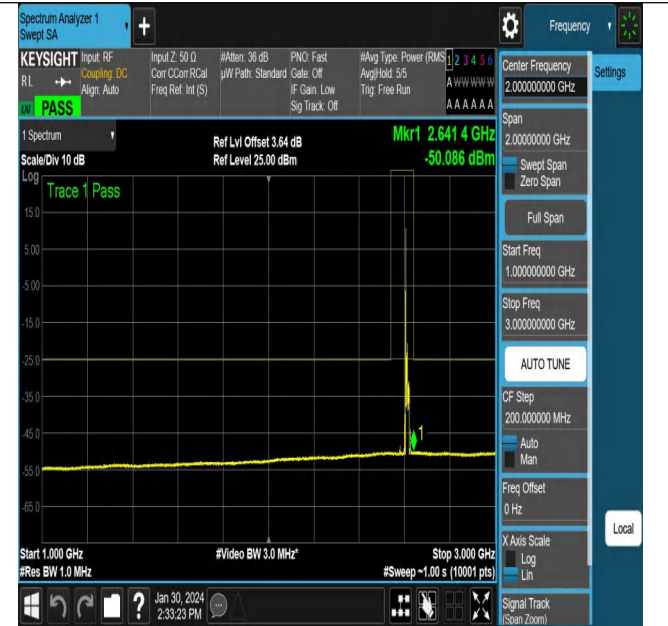

NTNV_N38_PC3_30_15_H_TID5_NS_01_0.15_30_#1

NTNV_N38_PC3_30_15_H_TID5_NS_01_1000_3000_#1