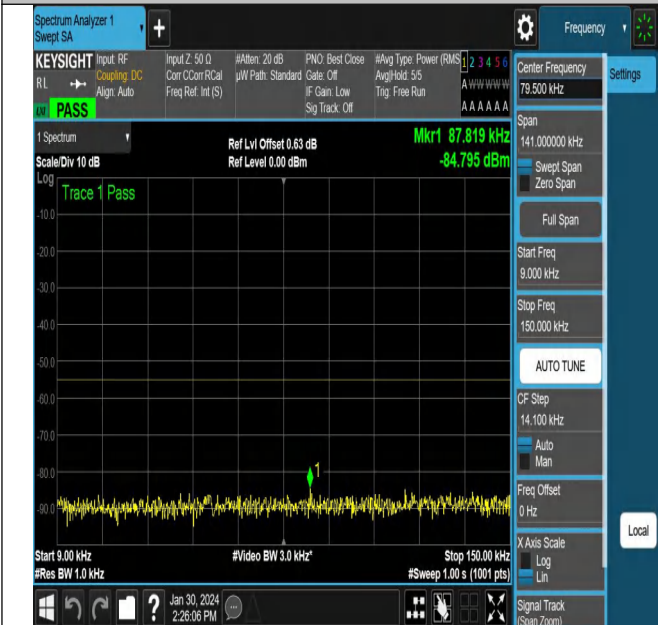

NTNV_N38_PC3_30_15_M_TID4_NS_01_3000_12000_#1

NTNV_N38_PC3_30_15_M_TID5_NS_01_0.009_0.15_#1