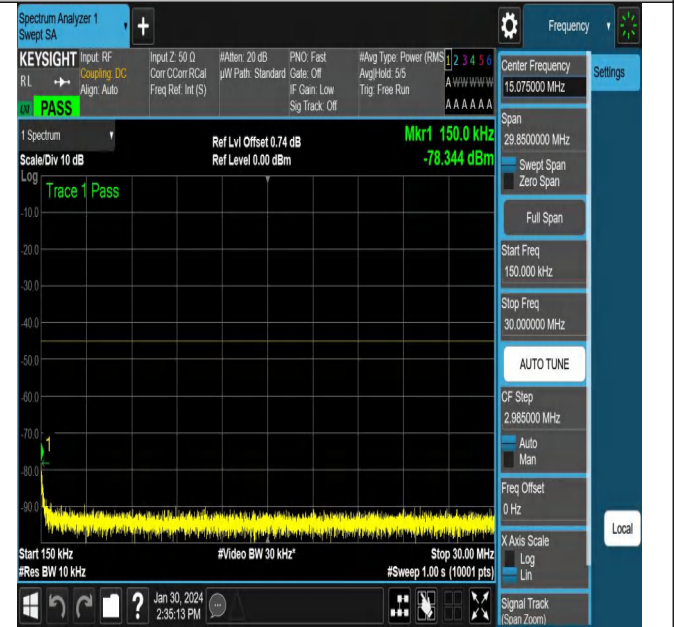

NTNV_N38_PC3_30_15_H_TID6_NS_01_12000_20000_#1

NTNV_N38_PC3_30_15_H_TID7_NS_01_0.15_30_#1