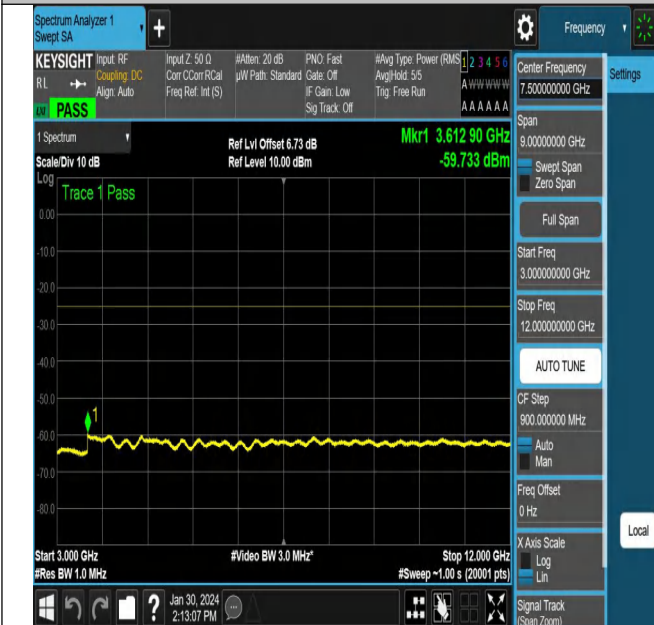

NTNV_N38_PC3_30_10_H_TID5_NS_01_30_1000_#1

NTNV_N38_PC3_30_10_H_TID5_NS_01_3000_12000_#1