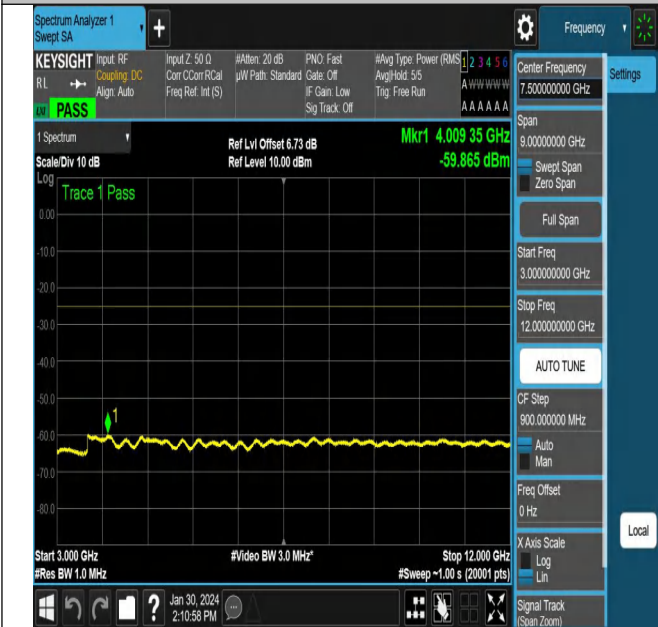

NTNV_N38_PC3_30_10_H_TID3_NS_01_30_1000_#1

NTNV_N38_PC3_30_10_H_TID3_NS_01_3000_12000_#1