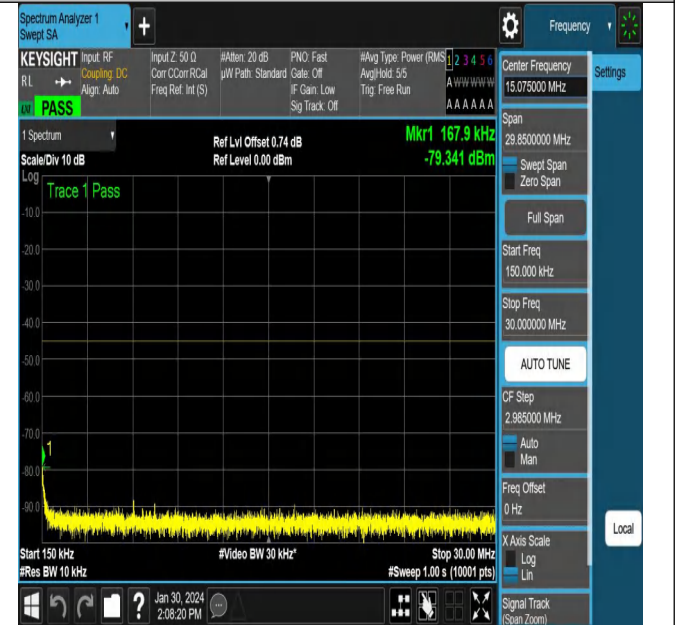

NTNV_N38_PC3_30_10_M_TID6_NS_01_12000_20000_#1

NTNV_N38_PC3_30_10_H_TID1_NS_01_0.15_30_#1