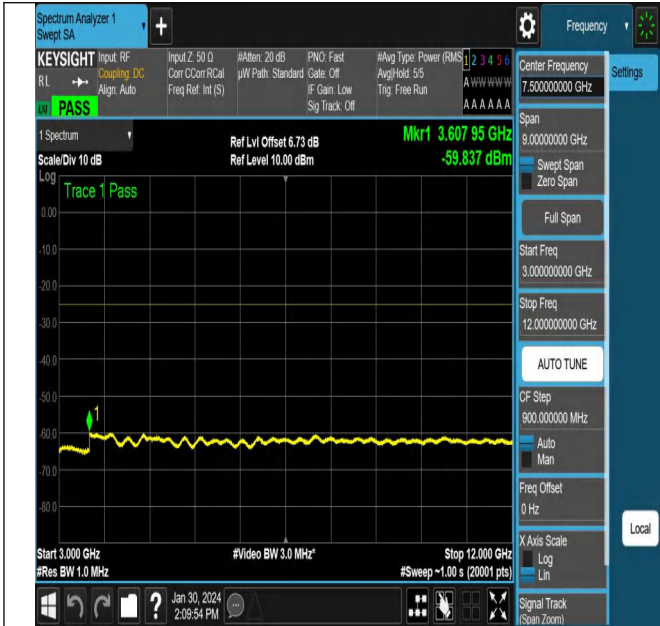

NTNV\_N38\_PC3\_30\_10\_H\_TID2\_NS\_01\_0.009\_0.15\_#1

NTNV\_N38\_PC3\_30\_10\_H\_TID2\_NS\_01\_0.15\_30\_#1

NTNV\_N38\_PC3\_30\_10\_H\_TID2\_NS\_01\_30\_1000\_#1

NTNV\_N38\_PC3\_30\_10\_H\_TID2\_NS\_01\_1000\_3000\_#1