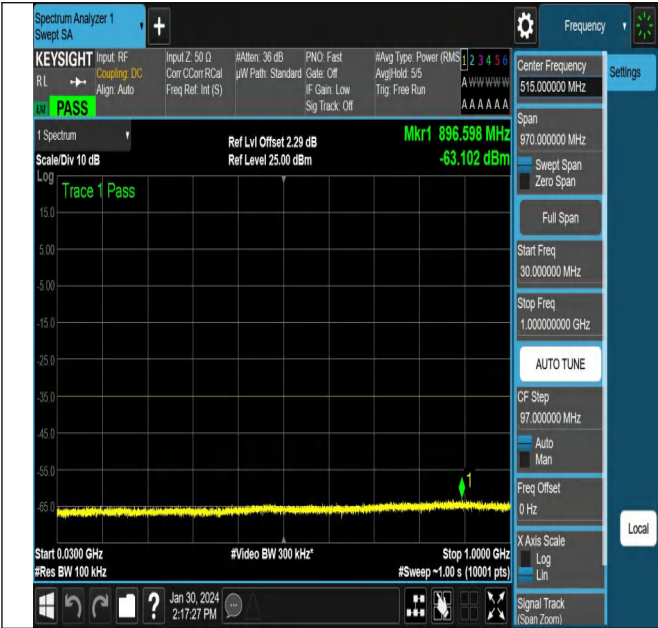

NTNV\_N38\_PC3\_30\_15\_L\_TID2\_NS\_01\_3000\_12000\_#1

NTNV\_N38\_PC3\_30\_15\_L\_TID2\_NS\_01\_12000\_20000\_#1

NTNV\_N38\_PC3\_30\_15\_L\_TID3\_NS\_01\_0.009\_0.15\_#1

NTNV\_N38\_PC3\_30\_15\_L\_TID3\_NS\_01\_0.15\_30\_#1