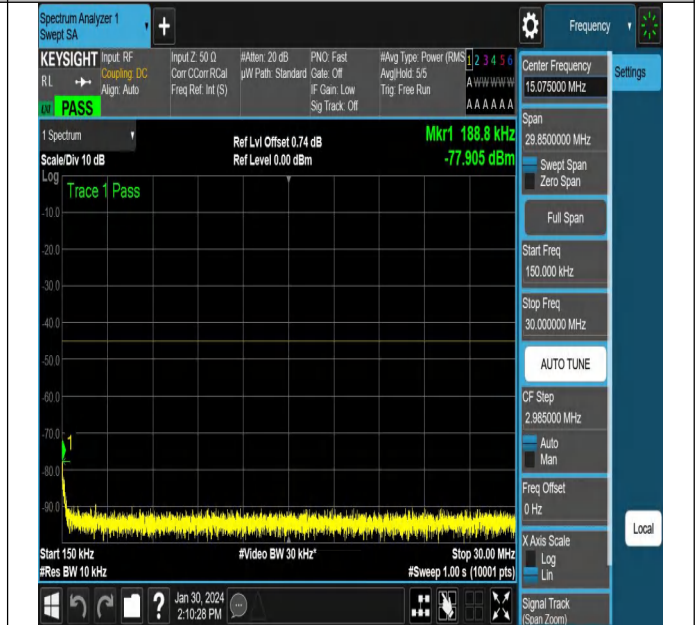

NTNV_N38_PC3_30_10_H_TID2_NS_01_12000_20000_#1

NTNV_N38_PC3_30_10_H_TID3_NS_01_0.15_30_#1