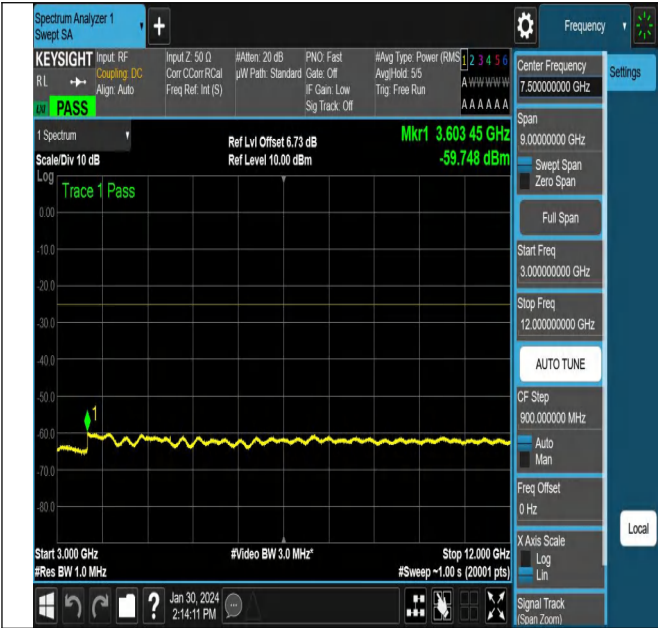

NTNV\_N38\_PC3\_30\_10\_H\_TID6\_NS\_01\_0.009\_0.15\_#1

NTNV\_N38\_PC3\_30\_10\_H\_TID6\_NS\_01\_0.15\_30\_#1

NTNV\_N38\_PC3\_30\_10\_H\_TID6\_NS\_01\_30\_1000\_#1

NTNV\_N38\_PC3\_30\_10\_H\_TID6\_NS\_01\_1000\_3000\_#1