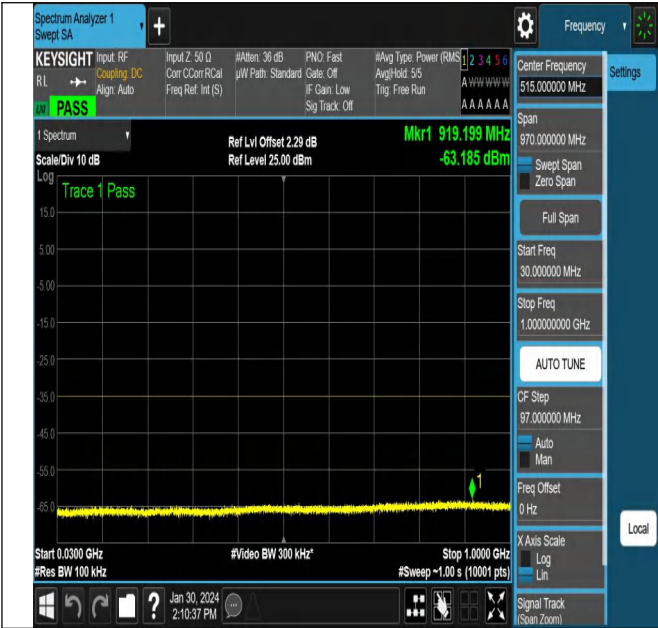

NTNV\_N38\_PC3\_30\_10\_H\_TID2\_NS\_01\_3000\_12000\_#1

NTNV\_N38\_PC3\_30\_10\_H\_TID2\_NS\_01\_12000\_20000\_#1

NTNV\_N38\_PC3\_30\_10\_H\_TID3\_NS\_01\_0.009\_0.15\_#1

NTNV\_N38\_PC3\_30\_10\_H\_TID3\_NS\_01\_0.15\_30\_#1