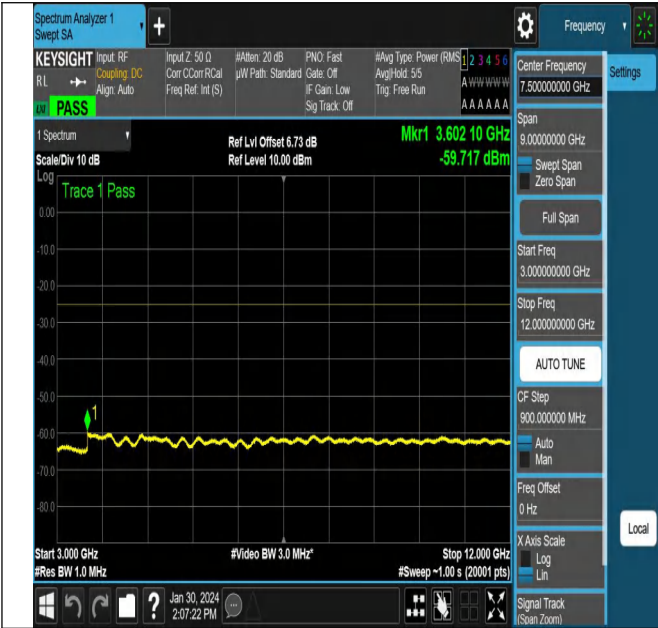

NTNV\_N38\_PC3\_30\_10\_M\_TID6\_NS\_01\_0.009\_0.15\_#1

NTNV\_N38\_PC3\_30\_10\_M\_TID6\_NS\_01\_0.15\_30\_#1

NTNV\_N38\_PC3\_30\_10\_M\_TID6\_NS\_01\_30\_1000\_#1

NTNV\_N38\_PC3\_30\_10\_M\_TID6\_NS\_01\_1000\_3000\_#1