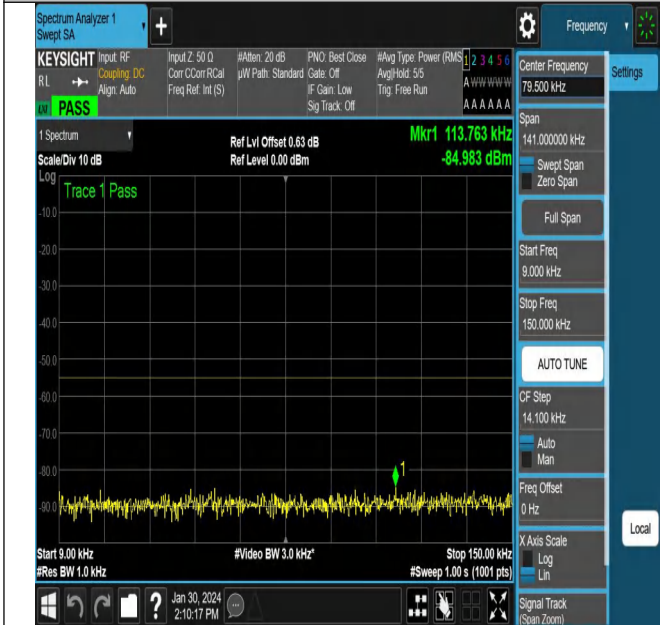

NTNV_N38_PC3_30_10_H_TID2_NS_01_3000_12000_#1

NTNV_N38_PC3_30_10_H_TID3_NS_01_0.009_0.15_#1