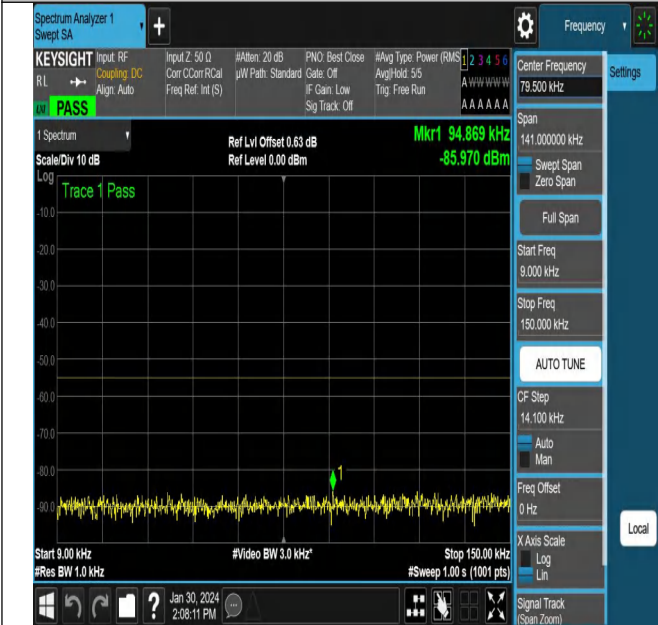

NTNV_N38_PC3_30_10_M_TID6_NS_01_3000_12000_#1

NTNV_N38_PC3_30_10_H_TID1_NS_01_0.009_0.15_#1