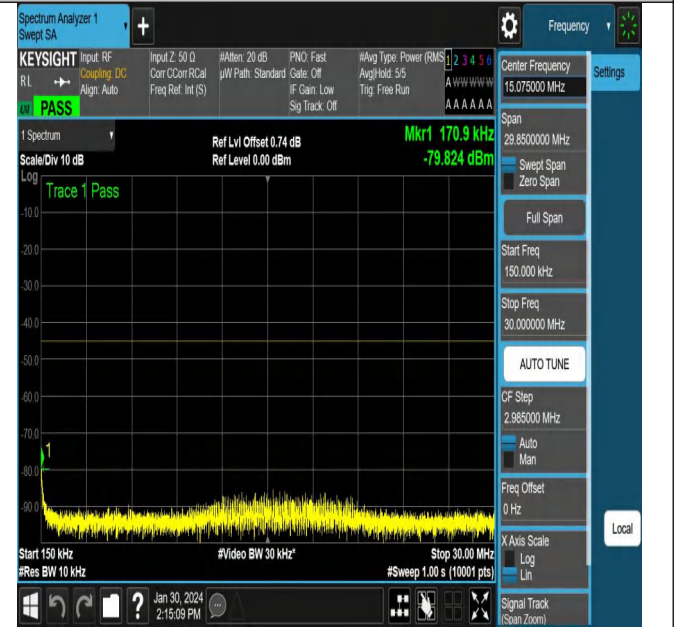

NTNV_N38_PC3_30_10_H_TID6_NS_01_12000_20000_#1

NTNV_N38_PC3_30_15_L_TID1_NS_01_0.15_30_#1