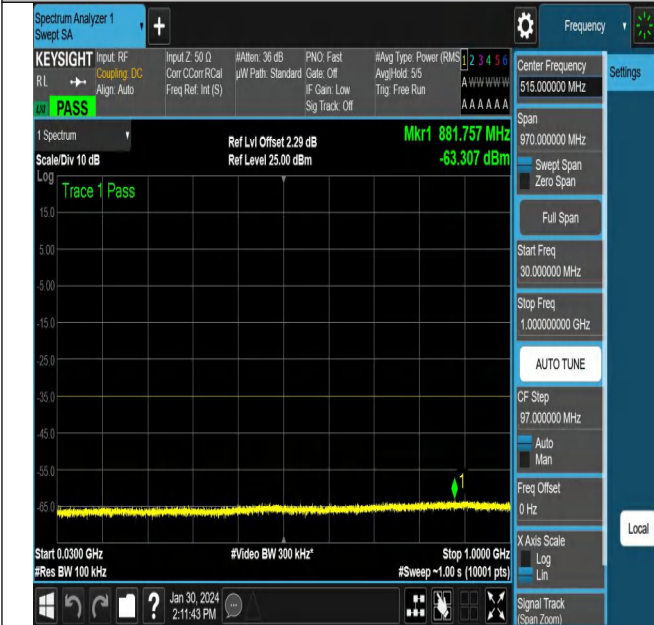

NTNV_N38_PC3_30_10_H_TID4_NS_01_0.009_0.15_#1

NTNV_N38_PC3_30_10_H_TID4_NS_01_30_1000_#1