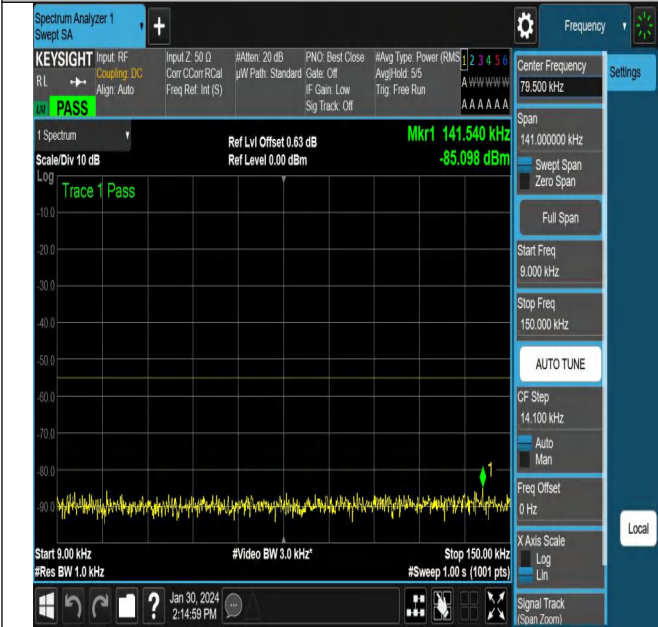

NTNV_N38_PC3_30_10_H_TID6_NS_01_3000_12000_#1

NTNV_N38_PC3_30_15_L_TID1_NS_01_0.009_0.15_#1