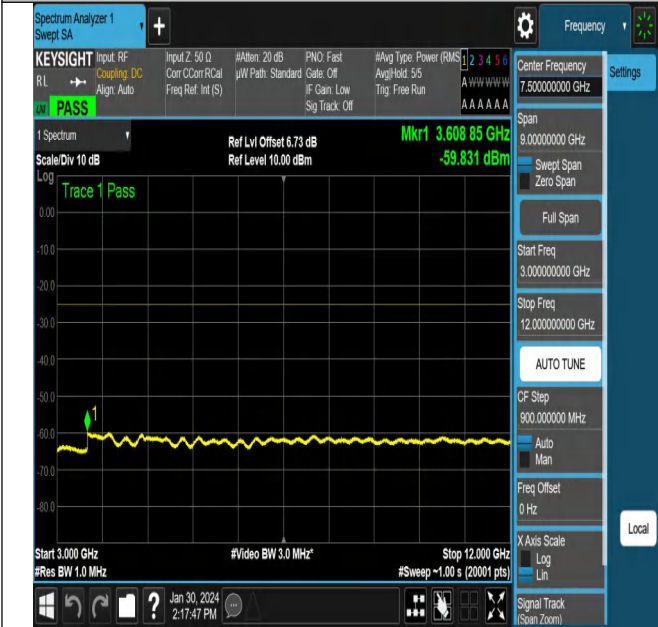

NTNV_N38_PC3_30_15_L_TID3_NS_01_30_1000_#1

NTNV_N38_PC3_30_15_L_TID3_NS_01_3000_12000_#1