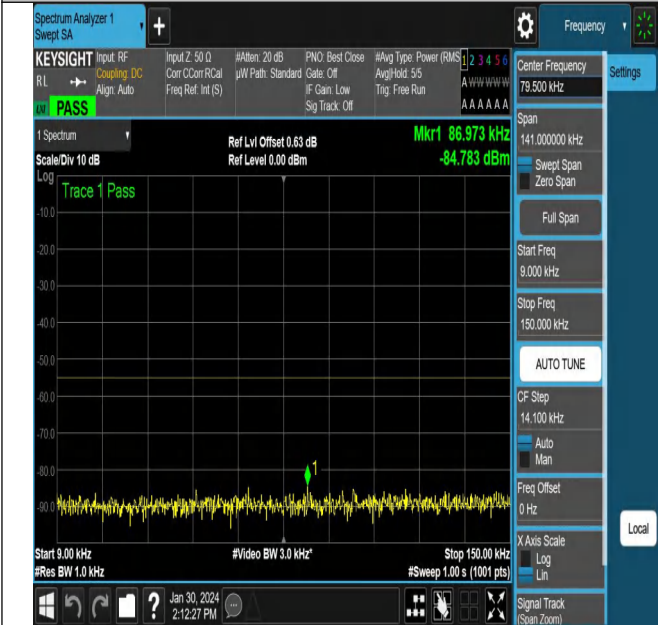

NTNV_N38_PC3_30_10_H_TID4_NS_01_3000_12000_#1

NTNV_N38_PC3_30_10_H_TID5_NS_01_0.009_0.15_#1