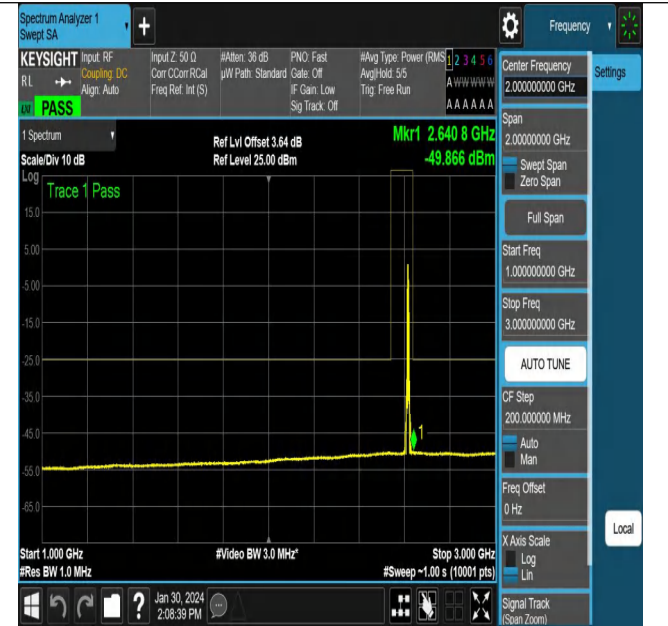

NTNV_N38_PC3_30_10_H_TID1_NS_01_0.15_30_#1

NTNV_N38_PC3_30_10_H_TID1_NS_01_1000_3000_#1