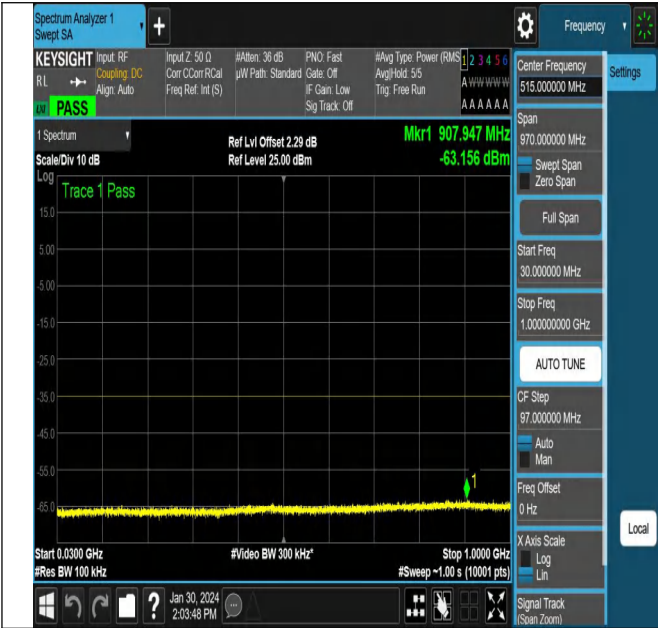

NTNV\_N38\_PC3\_30\_10\_M\_TID2\_NS\_01\_3000\_12000\_#1

NTNV\_N38\_PC3\_30\_10\_M\_TID2\_NS\_01\_12000\_20000\_#1

NTNV\_N38\_PC3\_30\_10\_M\_TID3\_NS\_01\_0.009\_0.15\_#1

NTNV\_N38\_PC3\_30\_10\_M\_TID3\_NS\_01\_0.15\_30\_#1