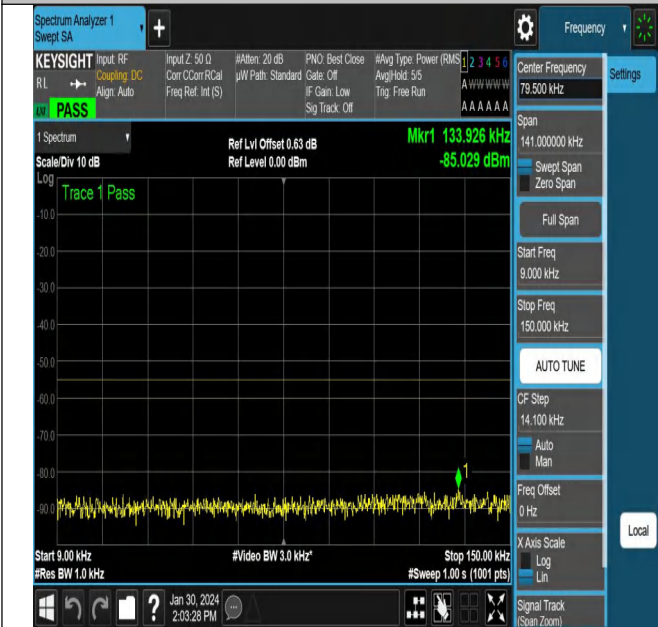

NTNV_N38_PC3_30_10_M_TID2_NS_01_3000_12000_#1

NTNV_N38_PC3_30_10_M_TID3_NS_01_0.009_0.15_#1