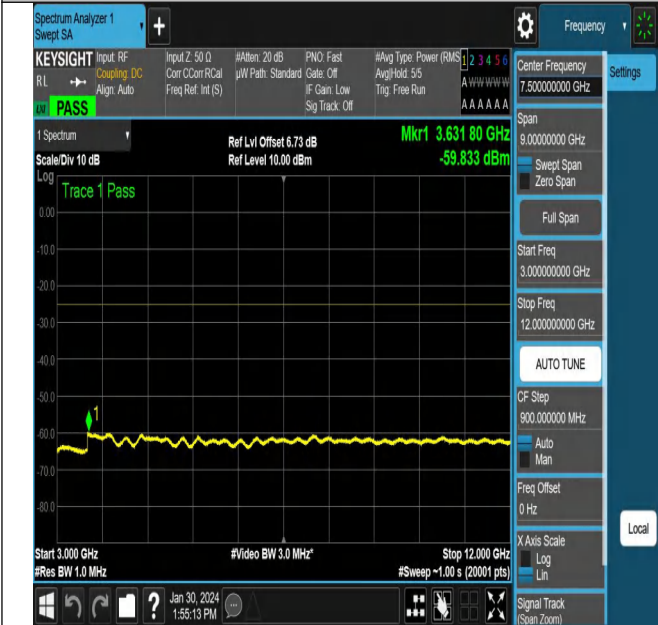

NTNV_N38_PC3_30_10_L_TID1_NS_01_30_1000_#1

NTNV_N38_PC3_30_10_L_TID1_NS_01_3000_12000_#1