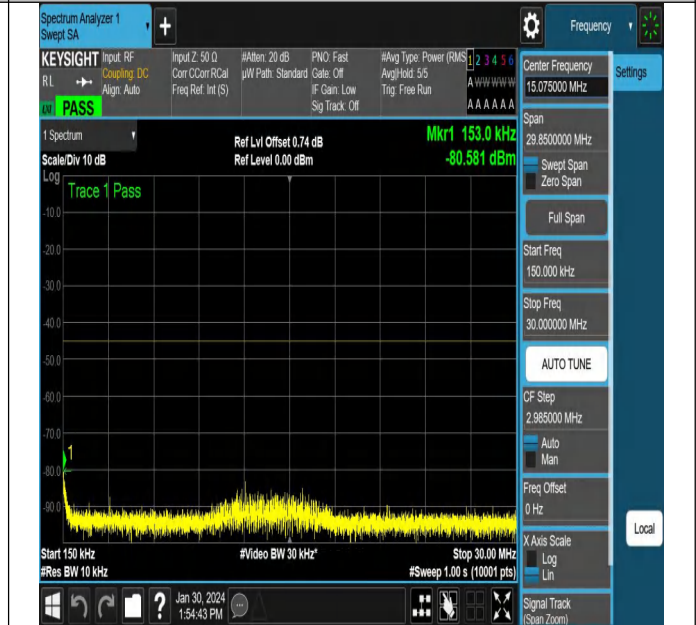

NTNV_N38_PC3_30_40_H_TID6_NS_01_12000_20000_#1

NTNV_N38_PC3_30_10_L_TID1_NS_01_0.15_30_#1