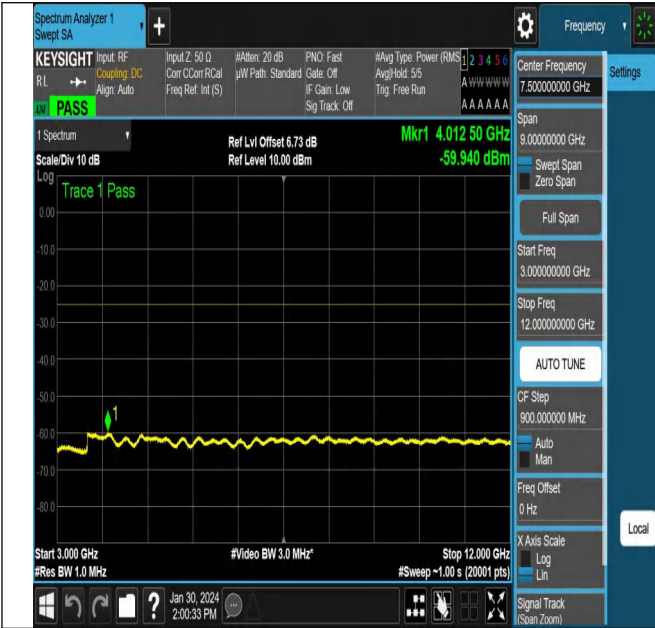

NTNV\_N38\_PC3\_30\_10\_L\_TID6\_NS\_01\_0.009\_0.15\_#1

NTNV\_N38\_PC3\_30\_10\_L\_TID6\_NS\_01\_0.15\_30\_#1

NTNV\_N38\_PC3\_30\_10\_L\_TID6\_NS\_01\_30\_1000\_#1

NTNV\_N38\_PC3\_30\_10\_L\_TID6\_NS\_01\_1000\_3000\_#1