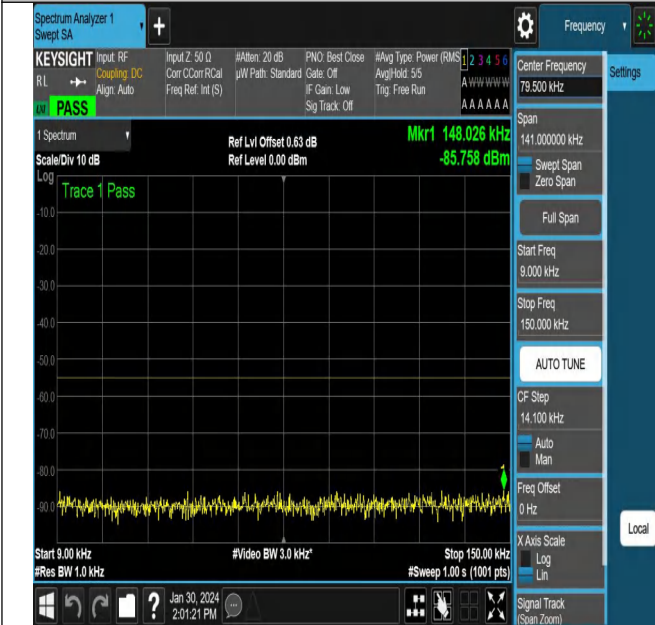

NTNV_N38_PC3_30_10_L_TID6_NS_01_3000_12000_#1

NTNV_N38_PC3_30_10_M_TID1_NS_01_0.009_0.15_#1