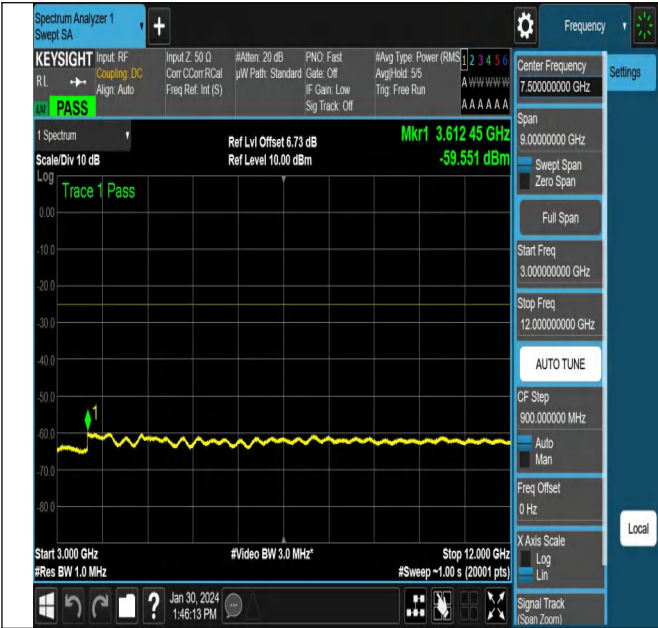

NTNV\_N38\_PC3\_30\_40\_H\_TID4\_NS\_01\_0.009\_0.15\_#1

NTNV\_N38\_PC3\_30\_40\_H\_TID4\_NS\_01\_0.15\_30\_#1

NTNV\_N38\_PC3\_30\_40\_H\_TID4\_NS\_01\_30\_1000\_#1

NTNV\_N38\_PC3\_30\_40\_H\_TID4\_NS\_01\_1000\_3000\_#1