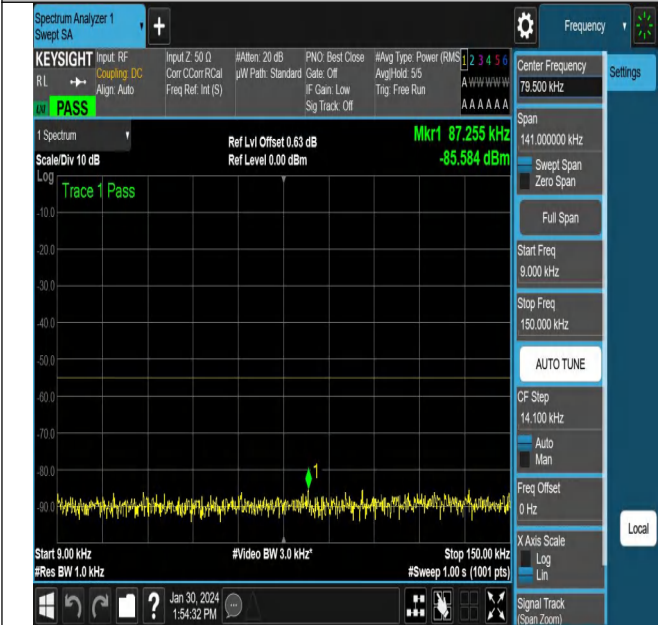

NTNV_N38_PC3_30_40_H_TID6_NS_01_3000_12000_#1

NTNV_N38_PC3_30_10_L_TID1_NS_01_0.009_0.15_#1