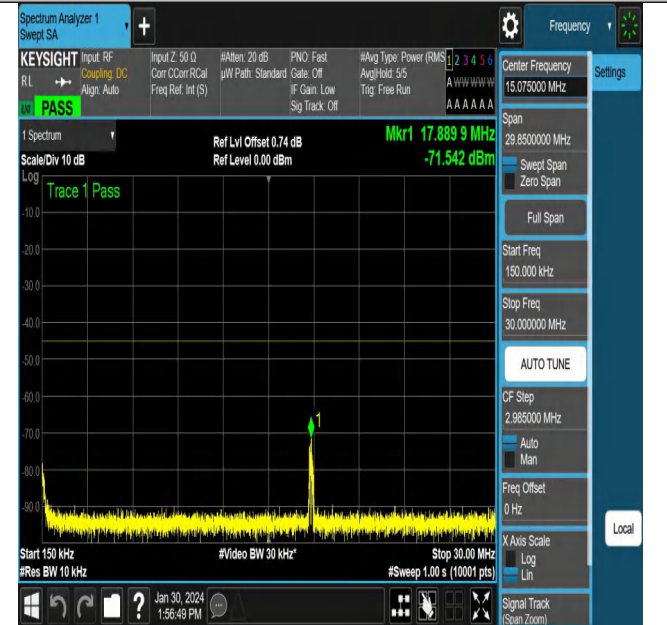

NTNV_N38_PC3_30_10_L_TID2_NS_01_12000_20000_#1

NTNV_N38_PC3_30_10_L_TID3_NS_01_0.15_30_#1