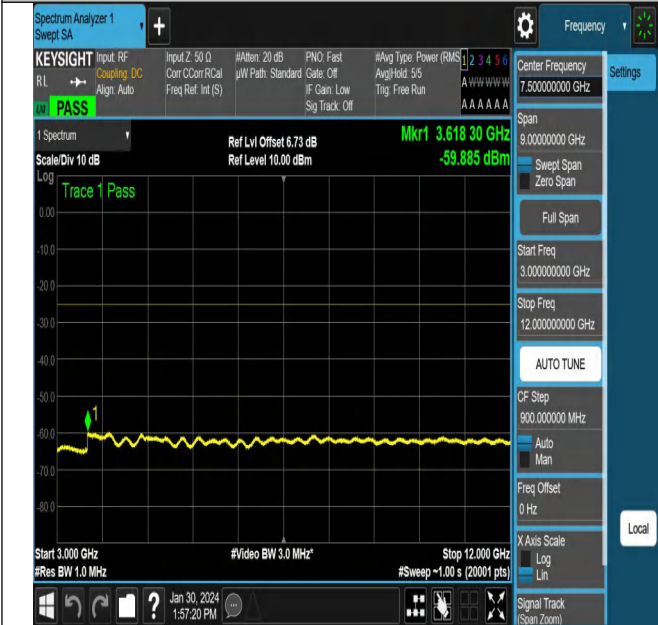

NTNV_N38_PC3_30_10_L_TID3_NS_01_30_1000_#1

NTNV_N38_PC3_30_10_L_TID3_NS_01_3000_12000_#1