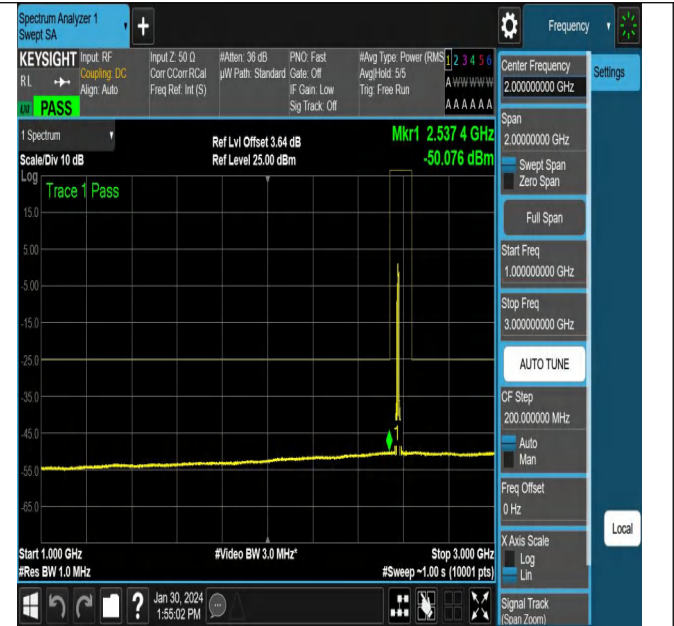

NTNV_N38_PC3_30_10_L_TID1_NS_01_0.15_30_#1

NTNV_N38_PC3_30_10_L_TID1_NS_01_1000_3000_#1