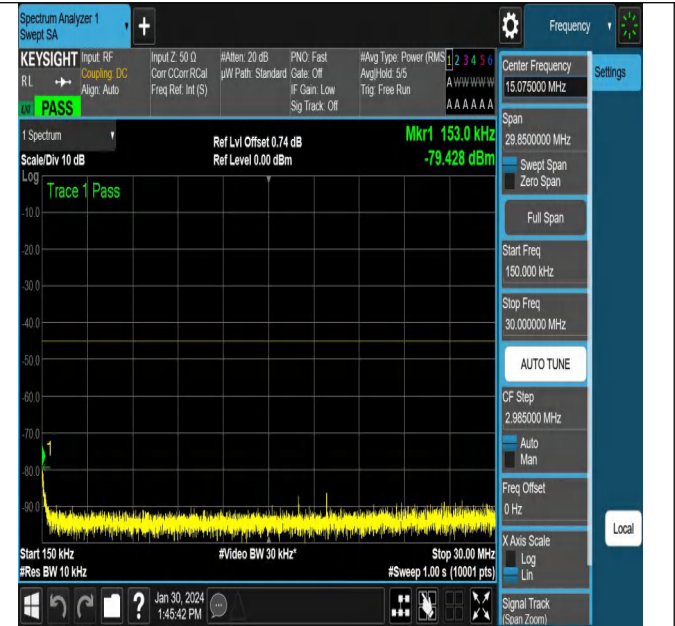

NTNV\_N38\_PC3\_30\_40\_H\_TID4\_NS\_01\_0.009\_0.15\_#1

NTNV\_N38\_PC3\_30\_40\_H\_TID4\_NS\_01\_0.15\_30\_#1

NTNV\_N38\_PC3\_30\_40\_H\_TID4\_NS\_01\_30\_1000\_#1

NTNV\_N38\_PC3\_30\_40\_H\_TID4\_NS\_01\_1000\_3000\_#1