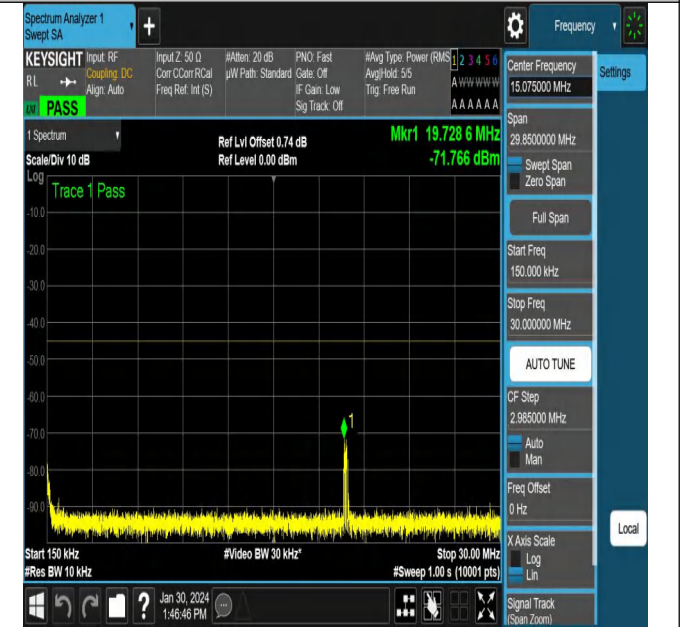

NTNV_N38_PC3_30_40_H_TID4_NS_01_12000_20000_#1

NTNV_N38_PC3_30_40_H_TID5_NS_01_0.15_30_#1