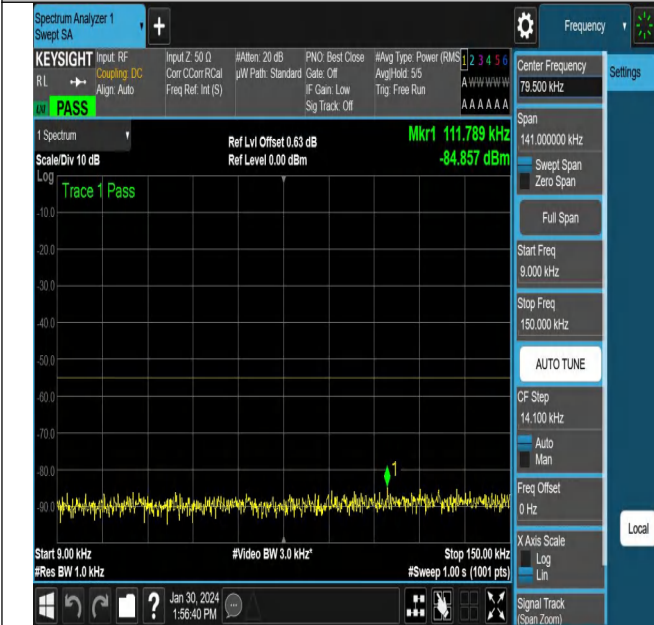

NTNV_N38_PC3_30_10_L_TID2_NS_01_3000_12000_#1

NTNV_N38_PC3_30_10_L_TID3_NS_01_0.009_0.15_#1