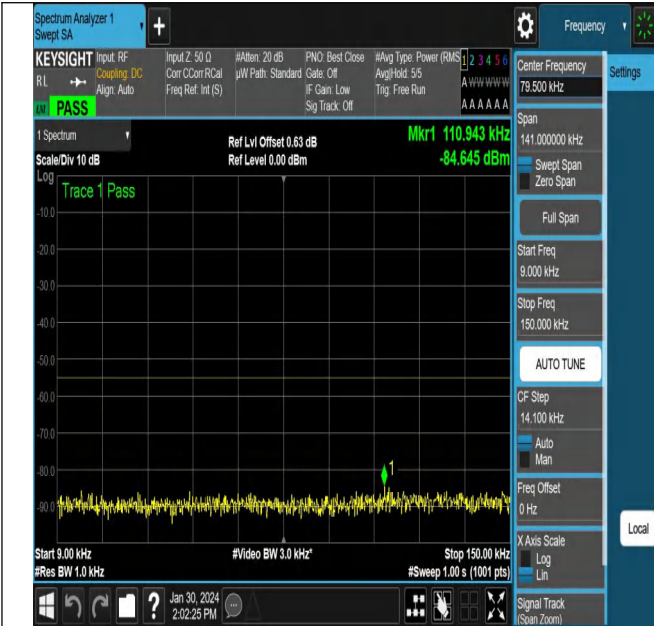

NTNV_N38_PC3_30_10_M_TID1_NS_01_3000_12000_#1

NTNV_N38_PC3_30_10_M_TID2_NS_01_0.009_0.15_#1