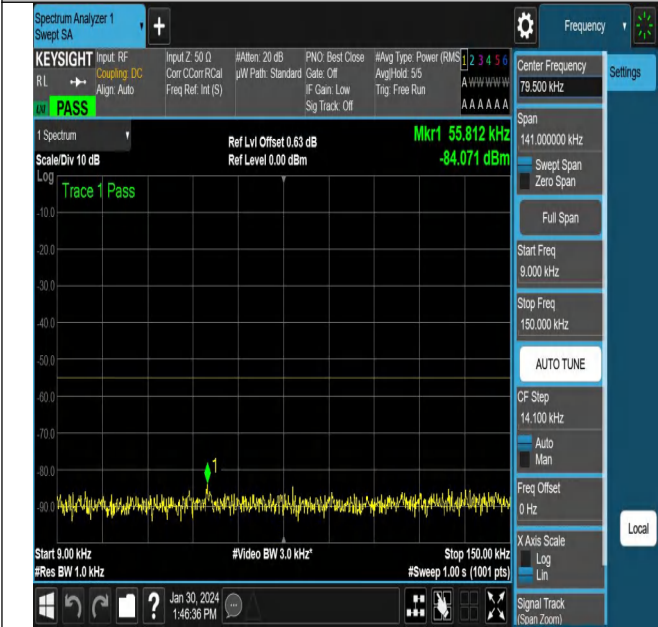

NTNV_N38_PC3_30_40_H_TID4_NS_01_3000_12000_#1

NTNV_N38_PC3_30_40_H_TID5_NS_01_0.009_0.15_#1