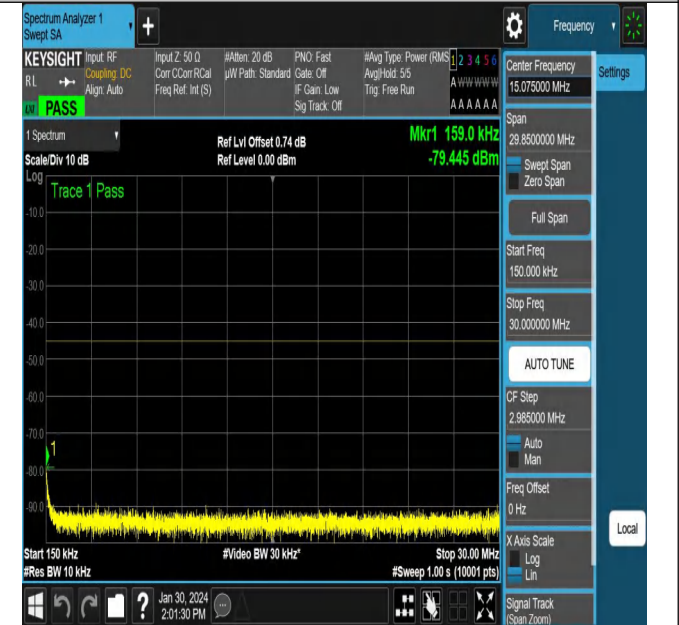

NTNV_N38_PC3_30_10_L_TID6_NS_01_12000_20000_#1

NTNV_N38_PC3_30_10_M_TID1_NS_01_0.15_30_#1