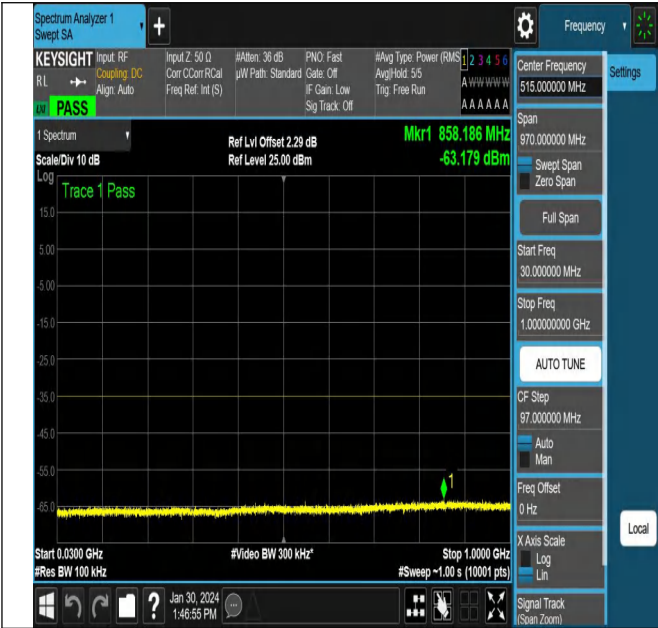

NTNV_N38_PC3_30_40_H_TID5_NS_01_0.009_0.15_#1

NTNV_N38_PC3_30_40_H_TID5_NS_01_30_1000_#1