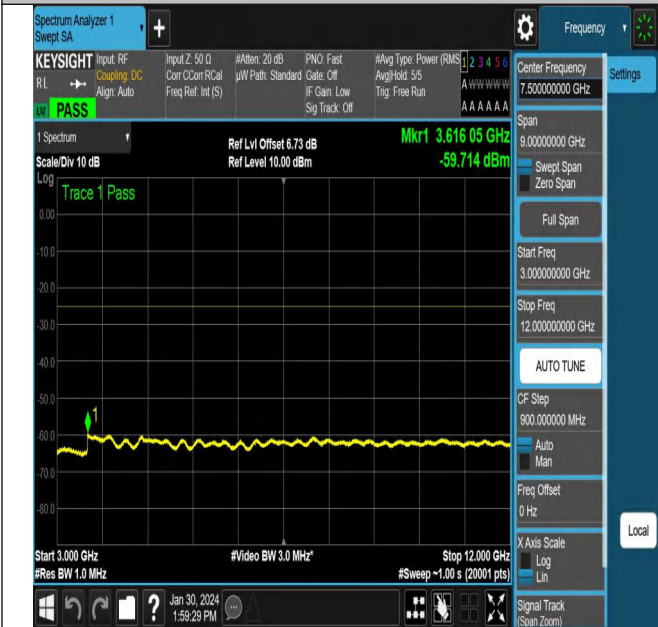

NTNV_N38_PC3_30_10_L_TID5_NS_01_30_1000_#1

NTNV_N38_PC3_30_10_L_TID5_NS_01_3000_12000_#1