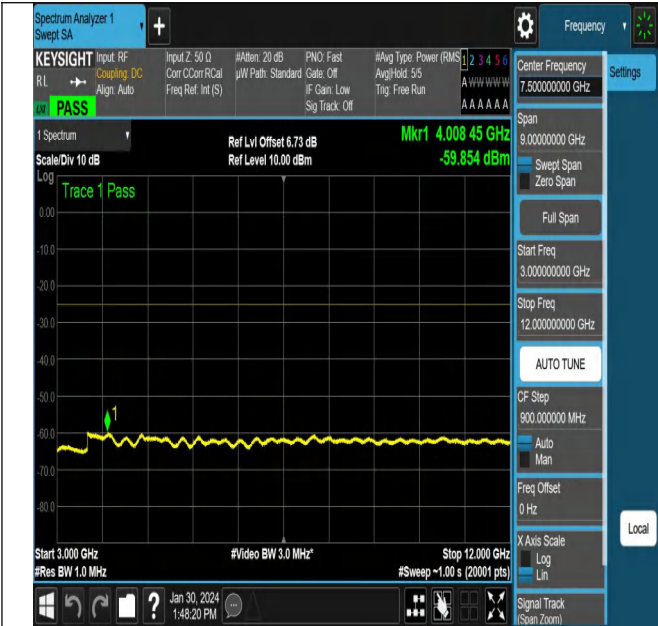

NTNV\_N38\_PC3\_30\_40\_H\_TID6\_NS\_01\_0.009\_0.15\_#1

NTNV\_N38\_PC3\_30\_40\_H\_TID6\_NS\_01\_0.15\_30\_#1

NTNV\_N38\_PC3\_30\_40\_H\_TID6\_NS\_01\_30\_1000\_#1

NTNV\_N38\_PC3\_30\_40\_H\_TID6\_NS\_01\_1000\_3000\_#1