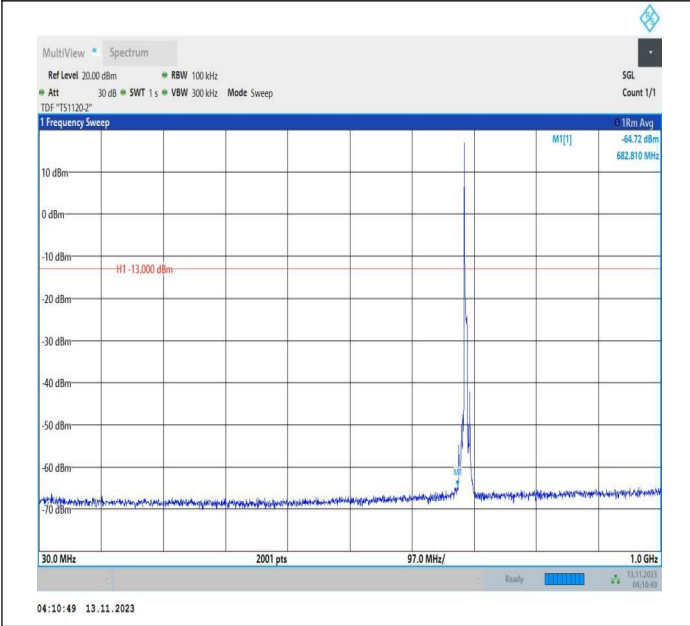

Band71_5MHz_QPSK_133447_1RB#0_30~1000_30~1000