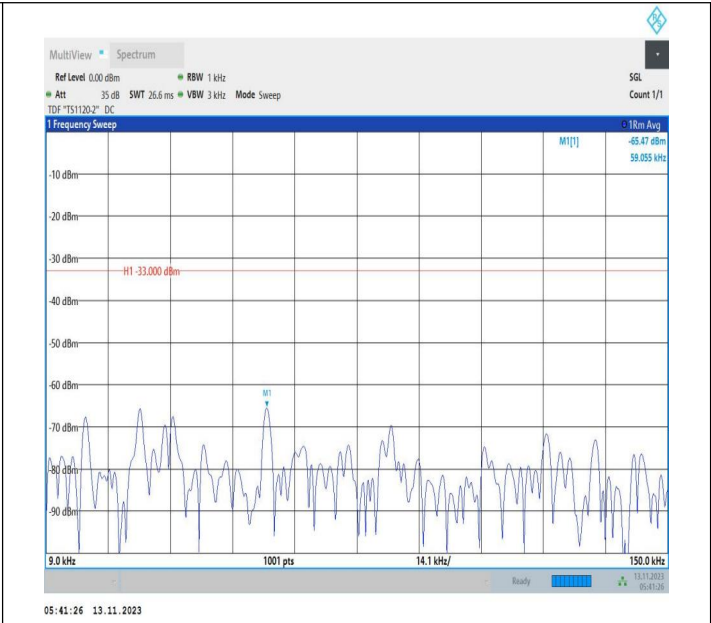

Band71_20MHz_QPSK_133322_1RB#0_0.15~30_0.15~30

Band71_20MHz_QPSK_133322_1RB#0_30~1000_30~1000

Band71_20MHz_QPSK_133322_1RB#0_1000~3000_1000~3000

Band71_20MHz_QPSK_133322_1RB#0_3000~10000_3000~10000

Band71_20MHz_16QAM_133322_1RB#0_0.009~0.15_0.009~0.15