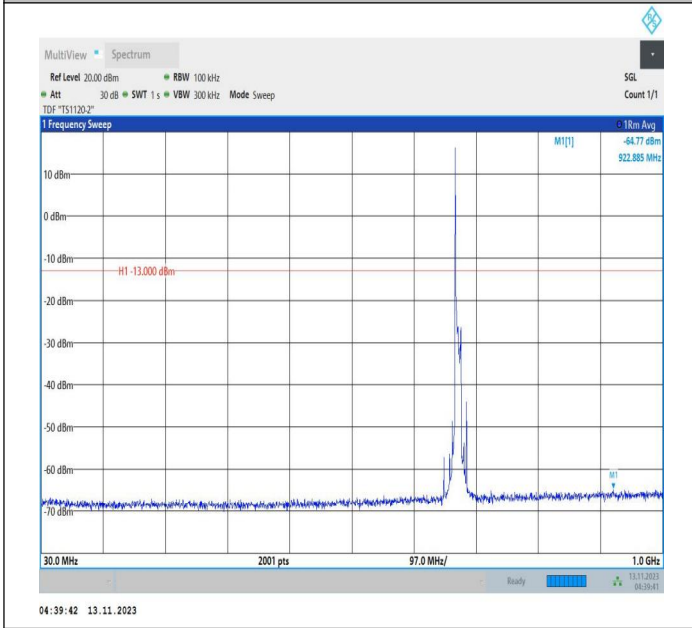

Band71_10MHz_QPSK_133297_1RB#0_30~1000_30~1000