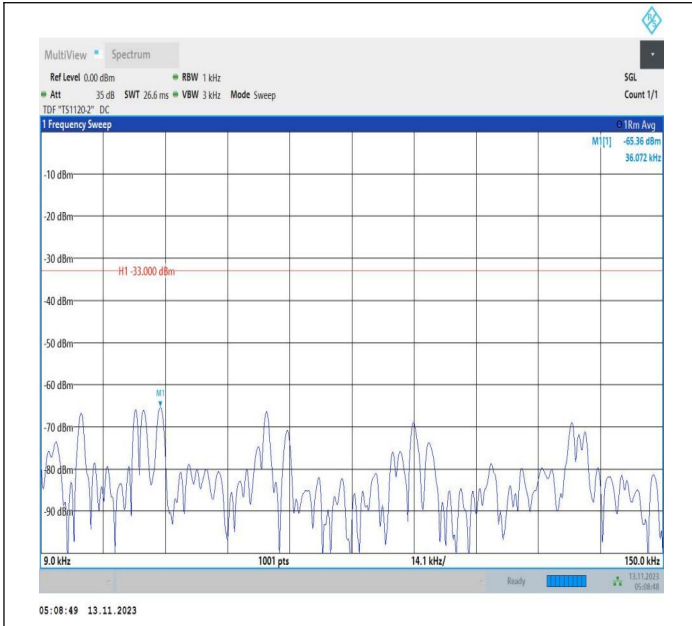

Band71_10MHz_16QAM_133422_1RB#0_0.15~30_0.15~30

Band71_10MHz_16QAM_133422_1RB#0_30~1000_30~1000

Band71_10MHz_16QAM_133422_1RB#0_1000~3000_1000~3000

Band71_10MHz_16QAM_133422_1RB#0_3000~10000_3000~10000

Band71_15MHz_QPSK_133197_1RB#0_0.009~0.15_0.009~0.15