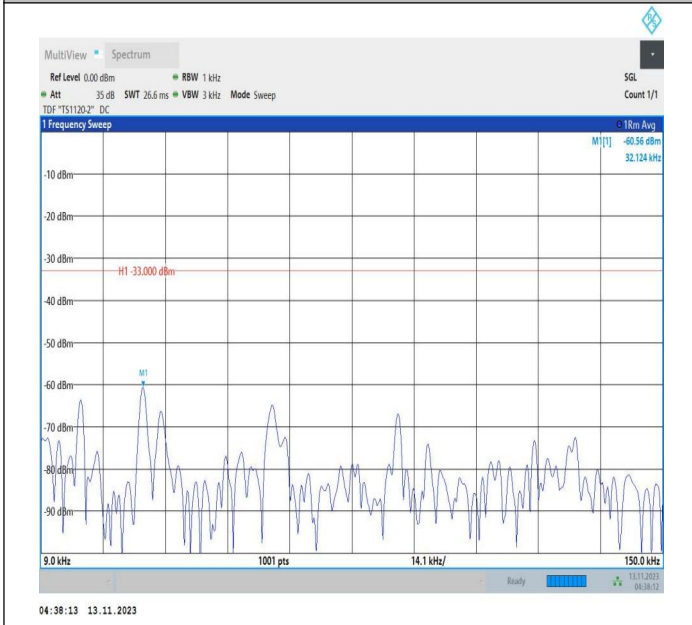

Band71_5MHz_16QAM_133447_1RB#0_0.15~30_0.15~30

Band71_5MHz_16QAM_133447_1RB#0_30~1000_30~1000

Band71_5MHz_16QAM_133447_1RB#0_1000~3000_1000~3000

Band71_5MHz_16QAM_133447_1RB#0_3000~10000_3000~10000

Band71_10MHz_QPSK_133172_1RB#0_0.009~0.15_0.009~0.15