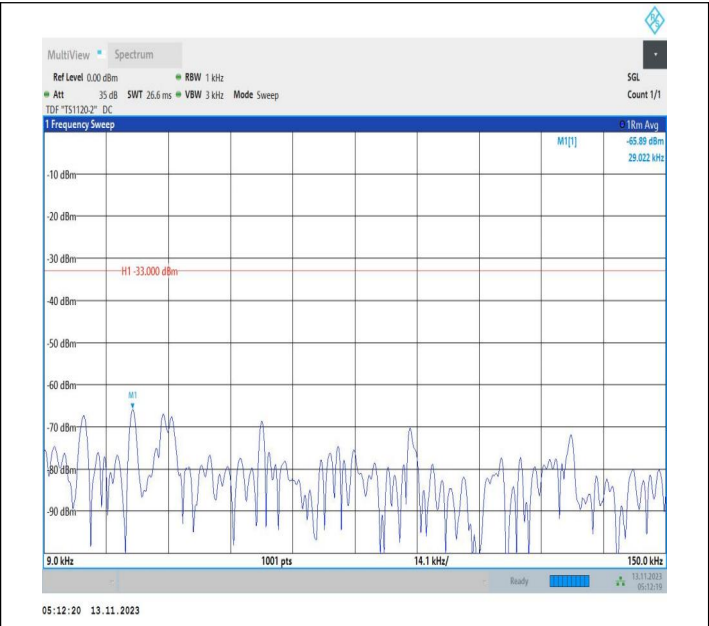

Band71_15MHz_QPSK_133397_1RB#0_0.15~30_0.15~30

Band71_15MHz_QPSK_133397_1RB#0_30~1000_30~1000

Band71_15MHz_QPSK_133397_1RB#0_1000~3000_1000~3000

Band71_15MHz_QPSK_133397_1RB#0_3000~10000_3000~10000

Band71_15MHz_16QAM_133397_1RB#0_0.009~0.15_0.009~0.15