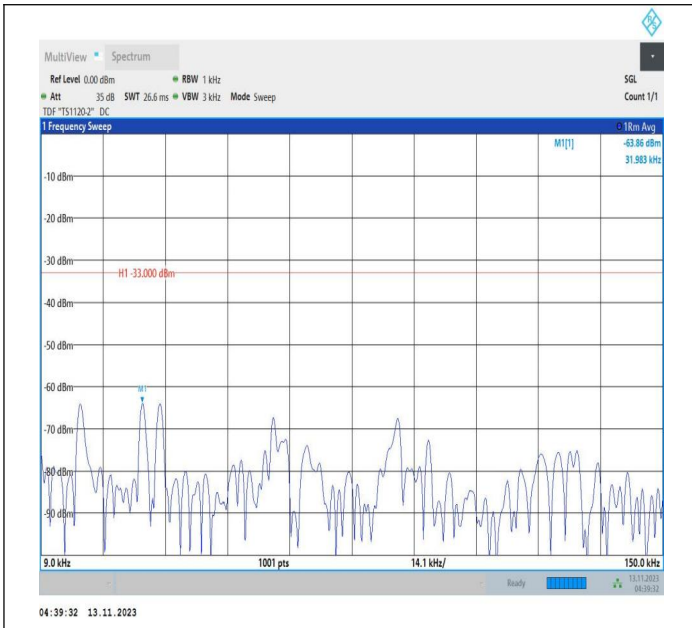

Band71_10MHz_16QAM_133172_1RB#0_0.15~30_0.15~30

Band71_10MHz_16QAM_133172_1RB#0_30~1000_30~1000

Band71_10MHz_16QAM_133172_1RB#0_1000~3000_1000~3000

Band71_10MHz_16QAM_133172_1RB#0_3000~10000_3000~10000

Band71_10MHz_QPSK_133297_1RB#0_0.009~0.15_0.009~0.15