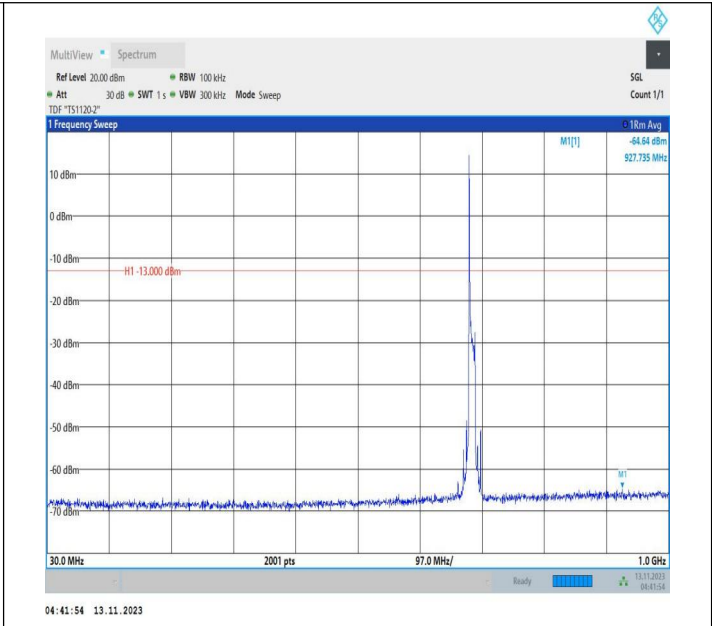

Band71_10MHz_16QAM_133422_1RB#0_30~1000_30~1000