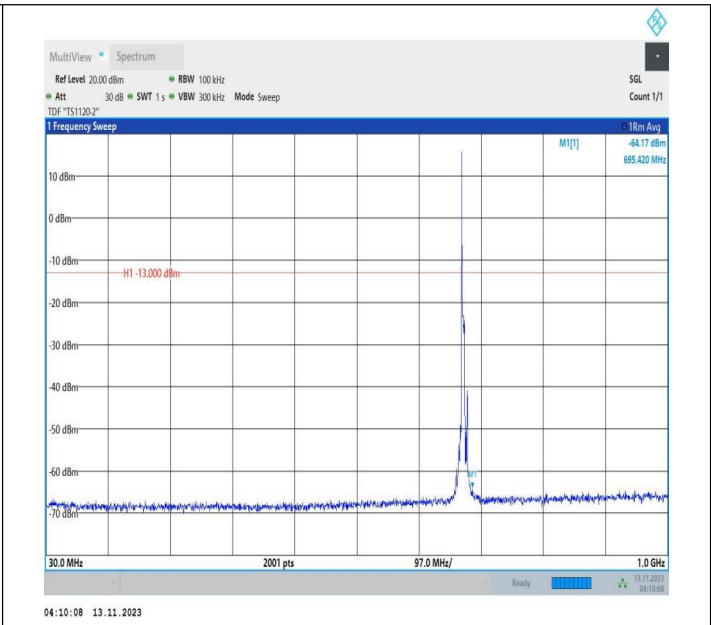

Band71_5MHz_QPSK_133297_1RB#0_30~1000_30~1000

Band71_5MHz_QPSK_133297_1RB#0_1000~3000_1000~300
0

Band71_5MHz_QPSK_133297_1RB#0_3000~10000_3000~1
0000

Band71_5MHz_16QAM_133297_1RB#0_0.009~0.15_0.009~0.
15