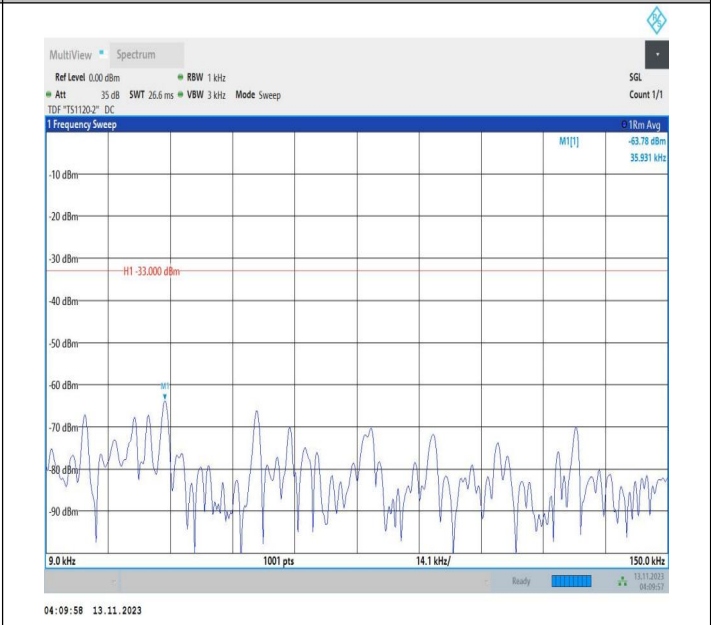

Band71_5MHz_QPSK_133297_1RB#0_30~1000_30~1000

Band71_5MHz_QPSK_133297_1RB#0_1000~3000_1000~300
0

Band71_5MHz_QPSK_133297_1RB#0_3000~10000_3000~1
0000

Band71_5MHz_16QAM_133297_1RB#0_0.009~0.15_0.009~0.
15