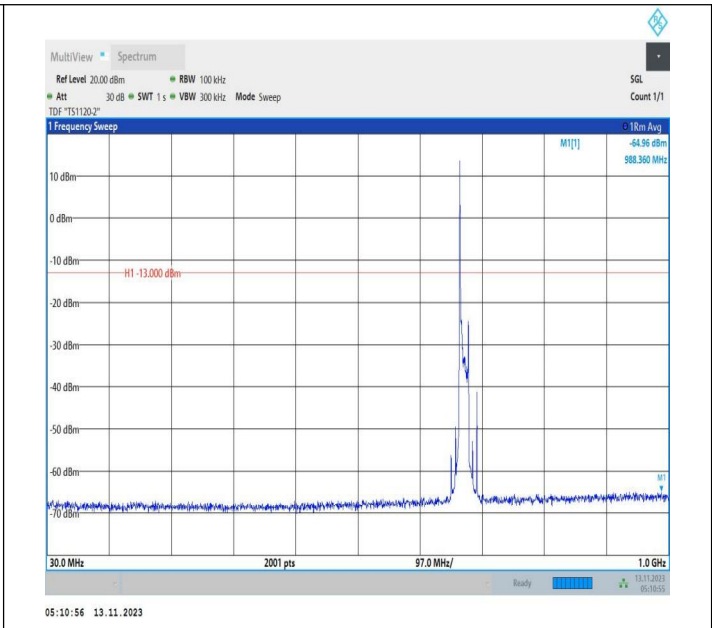

Band71_15MHz_16QAM_133297_1RB#0_30~1000_30~1000