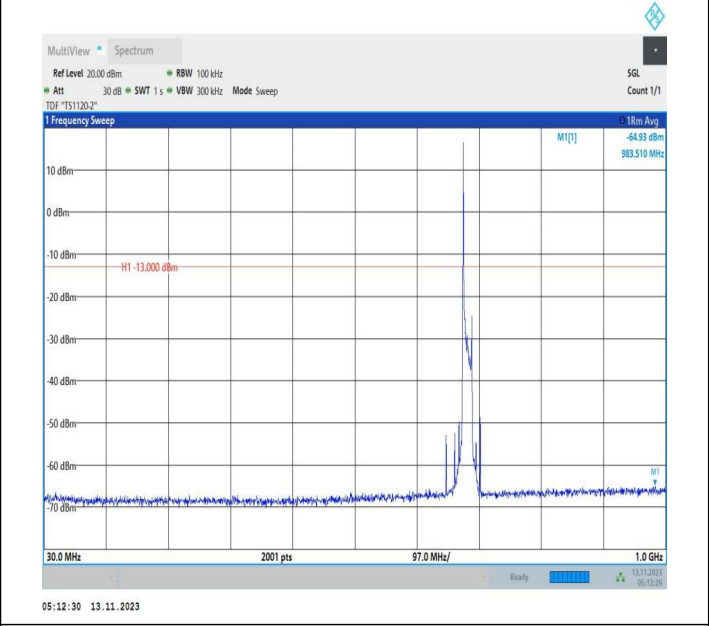

Band71_15MHz_16QAM_133397_1RB#0_30~1000_30~1000