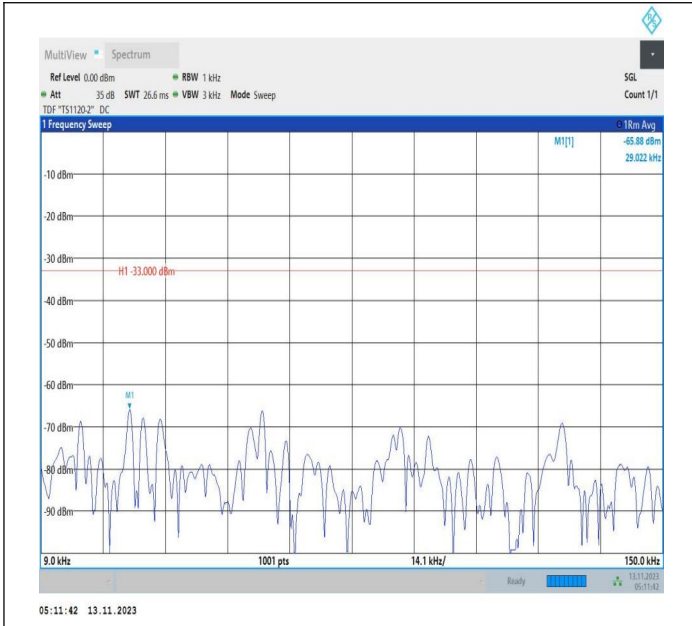

Band71_15MHz_16QAM_133297_1RB#0_0.15~30_0.15~30

Band71_15MHz_16QAM_133297_1RB#0_30~1000_30~1000

Band71_15MHz_16QAM_133297_1RB#0_1000~3000_1000~3000

Band71_15MHz_16QAM_133297_1RB#0_3000~10000_3000~10000

Band71_15MHz_QPSK_133397_1RB#0_0.009~0.15_0.009~0.15