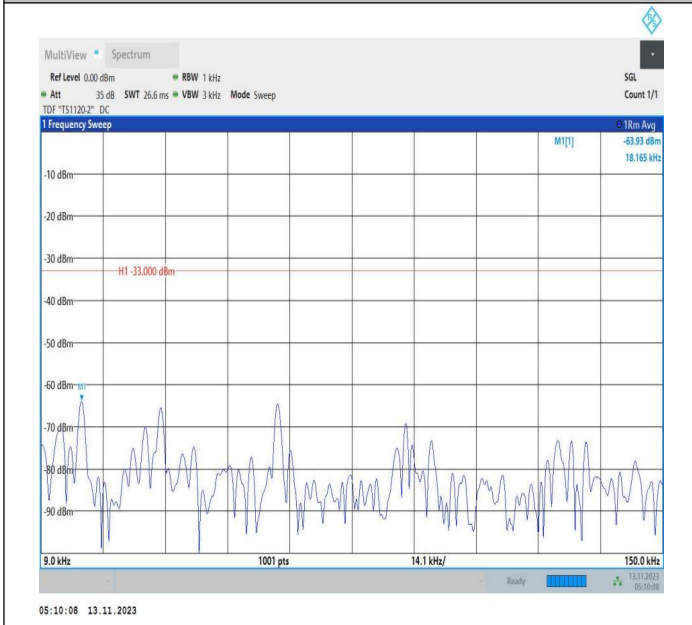

Band71_15MHz_16QAM_133197_1RB#0_0.15~30_0.15~30

Band71_15MHz_16QAM_133197_1RB#0_30~1000_30~1000

Band71_15MHz_16QAM_133197_1RB#0_1000~3000_1000~3000

Band71_15MHz_16QAM_133197_1RB#0_3000~10000_3000~10000

Band71_15MHz_QPSK_133297_1RB#0_0.009~0.15_0.009~0.15