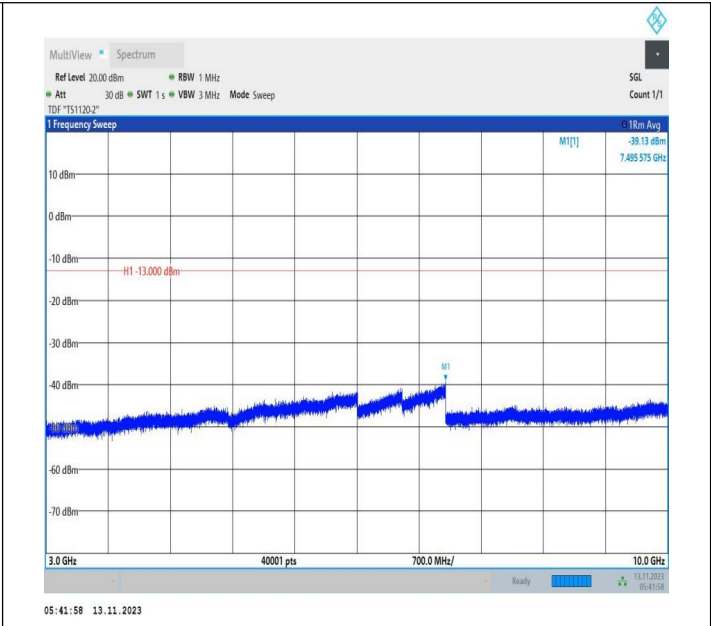

Band71_20MHz_16QAM_133322_1RB#0_3000~10000_3000~10000