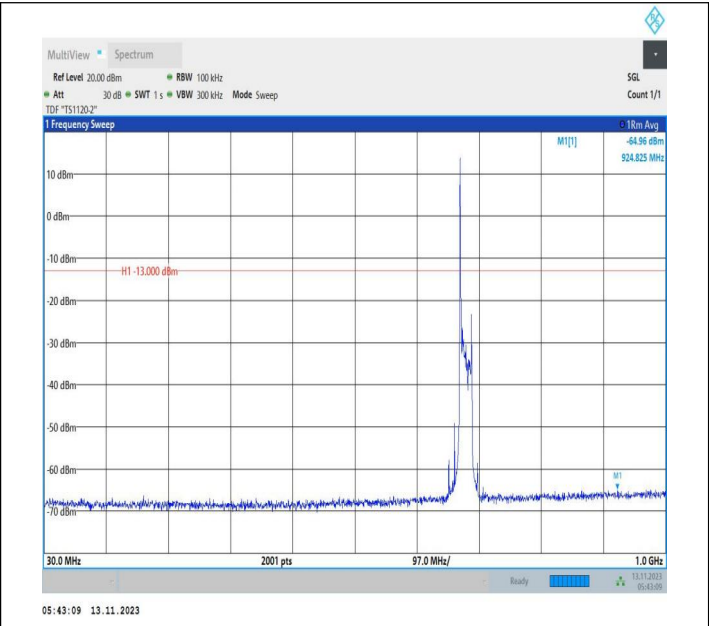

Band71_20MHz_16QAM_133372_1RB#0_30~1000_30~1000