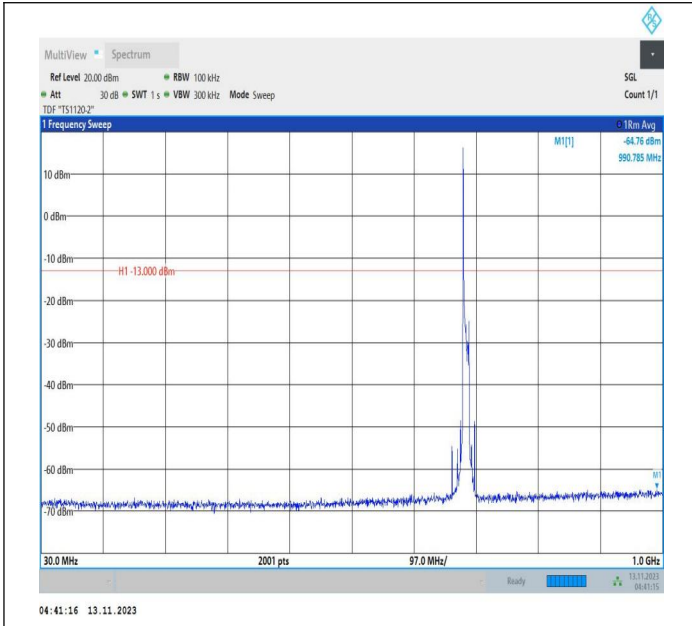

Band71_10MHz_QPSK_133422_1RB#0_30~1000_30~1000