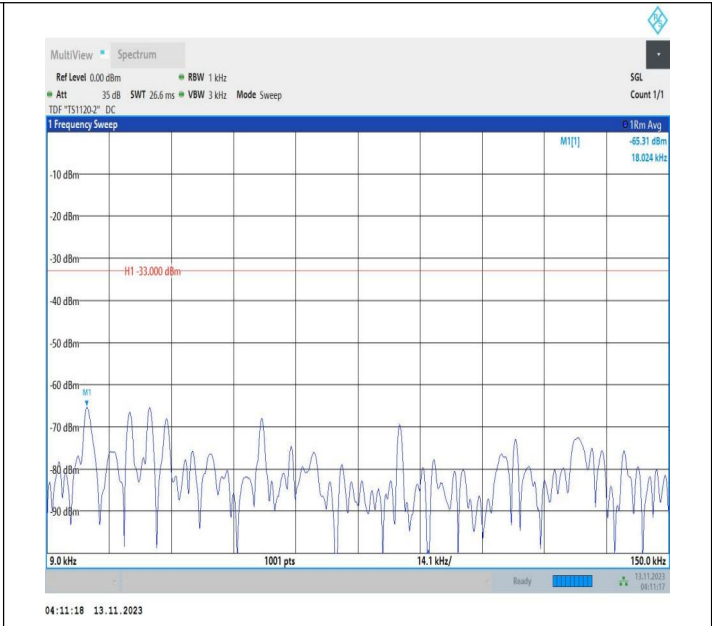

Band71_5MHz_QPSK_133447_1RB#0_0.15~30_0.15~30

Band71_5MHz_QPSK_133447_1RB#0_30~1000_30~1000

Band71_5MHz_QPSK_133447_1RB#0_1000~3000_1000~3000
 0

Band71_5MHz_QPSK_133447_1RB#0_3000~10000_3000~10000

Band71_5MHz_16QAM_133447_1RB#0_0.009~0.15_0.009~0.15