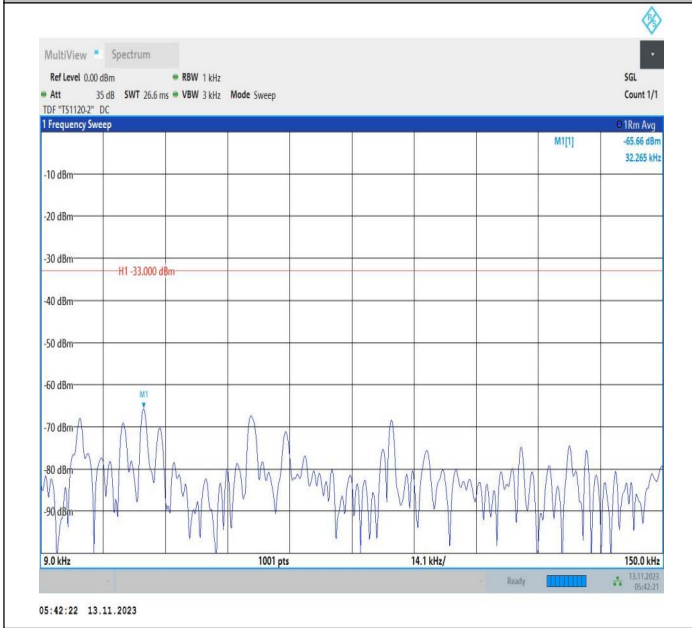

Band71_20MHz_16QAM_133322_1RB#0_0.15~30_0.15~30

Band71_20MHz_16QAM_133322_1RB#0_30~1000_30~1000

Band71_20MHz_16QAM_133322_1RB#0_1000~3000_1000~3000

Band71_20MHz_16QAM_133322_1RB#0_3000~10000_3000~10000

Band71_20MHz_QPSK_133372_1RB#0_0.009~0.15_0.009~0.15