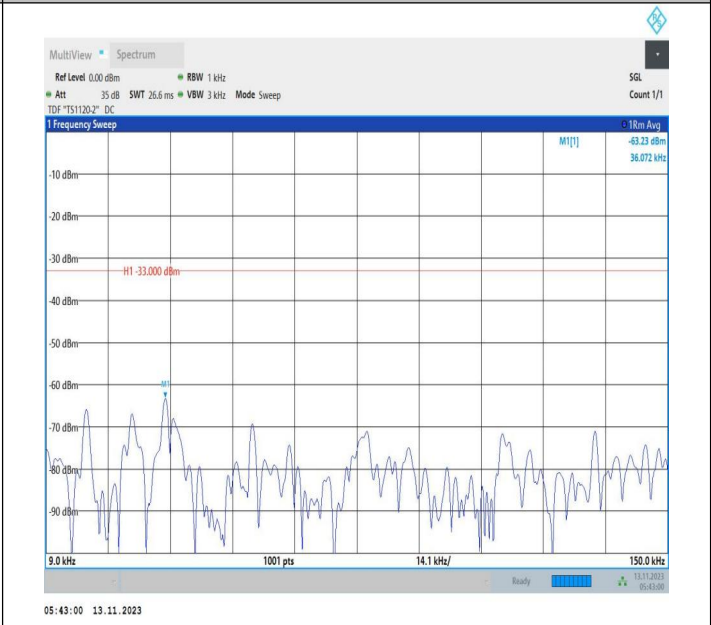

Band71_20MHz_QPSK_133372_1RB#0_0.15~30_0.15~30

Band71_20MHz_QPSK_133372_1RB#0_30~1000_30~1000

Band71_20MHz_QPSK_133372_1RB#0_1000~3000_1000~3000
00

Band71_20MHz_QPSK_133372_1RB#0_3000~10000_3000~10000

Band71_20MHz_16QAM_133372_1RB#0_0.009~0.15_0.009~0.15