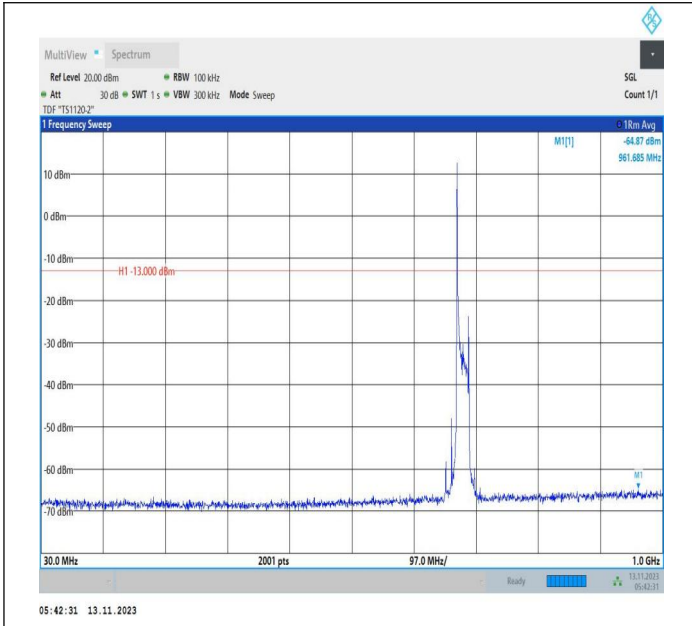

Band71_20MHz_QPSK_133372_1RB#0_30~1000_30~1000