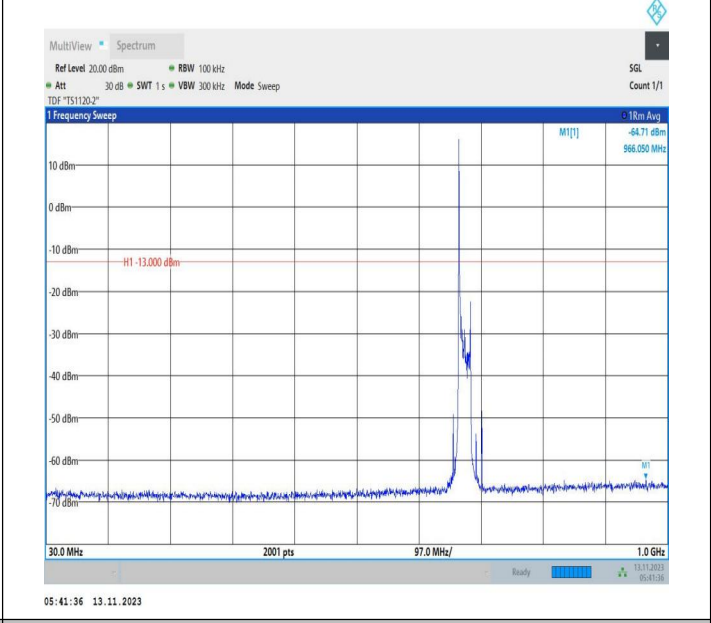

Band71_20MHz_16QAM_133322_1RB#0_30~1000_30~1000