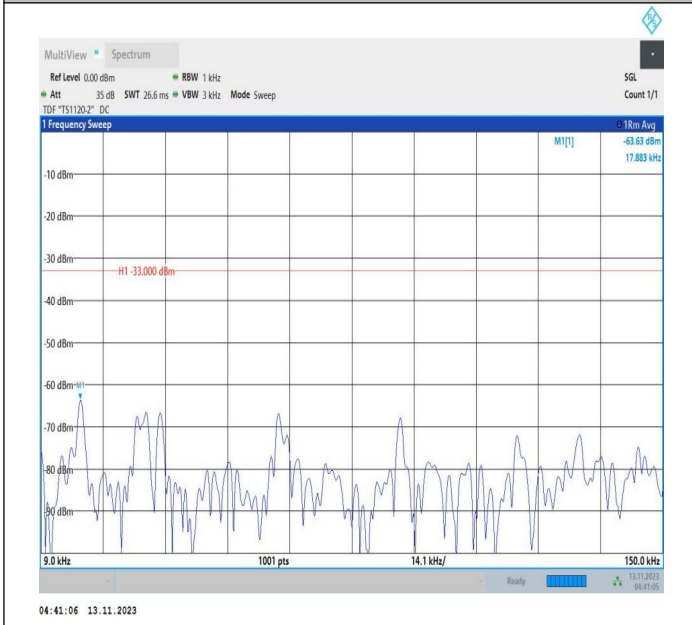

Band71_10MHz_16QAM_133297_1RB#0_0.15~30_0.15~30

Band71_10MHz_16QAM_133297_1RB#0_30~1000_30~1000

Band71_10MHz_16QAM_133297_1RB#0_1000~3000_1000~3000

Band71_10MHz_16QAM_133297_1RB#0_3000~10000_3000~10000

Band71_10MHz_QPSK_133422_1RB#0_0.009~0.15_0.009~0.15