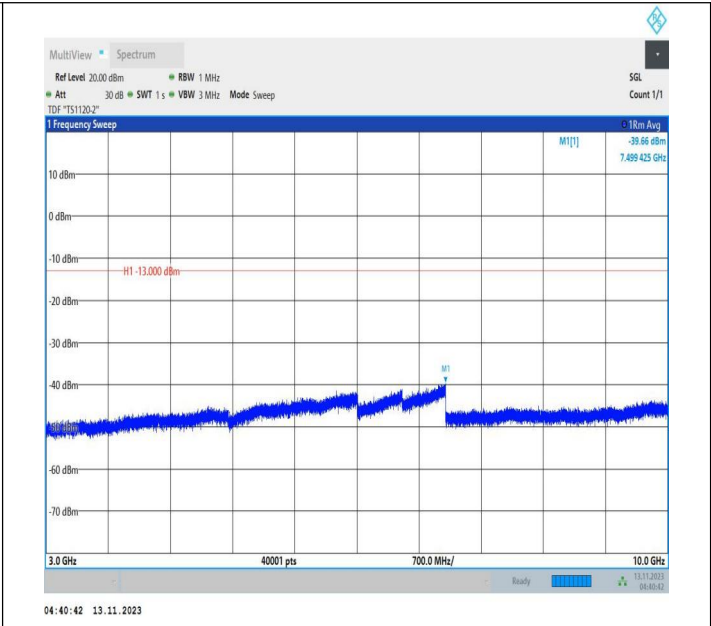

Band71_10MHz_16QAM_133297_1RB#0_3000~10000_3000~10000