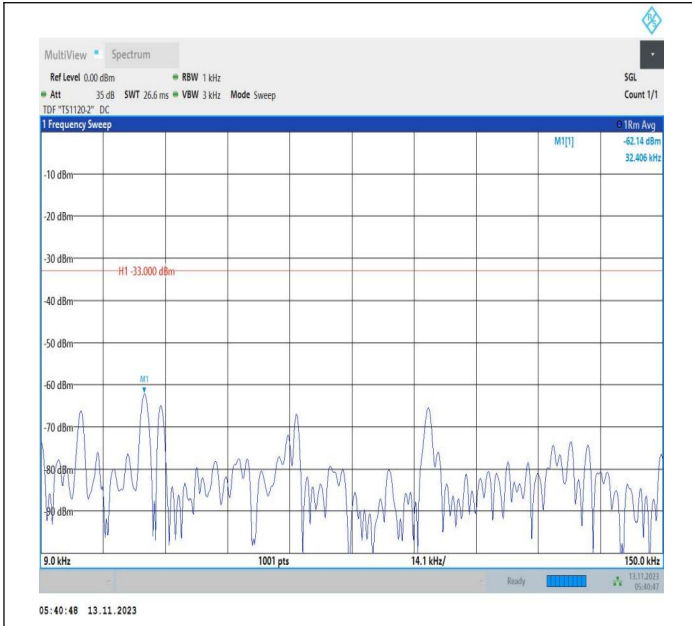

Band71_20MHz_16QAM_133222_1RB#0_0.15~30_0.15~30

Band71_20MHz_16QAM_133222_1RB#0_30~1000_30~1000

Band71_20MHz_16QAM_133222_1RB#0_1000~3000_1000~3000

Band71_20MHz_16QAM_133222_1RB#0_3000~10000_3000~10000

Band71_20MHz_QPSK_133322_1RB#0_0.009~0.15_0.009~0.15