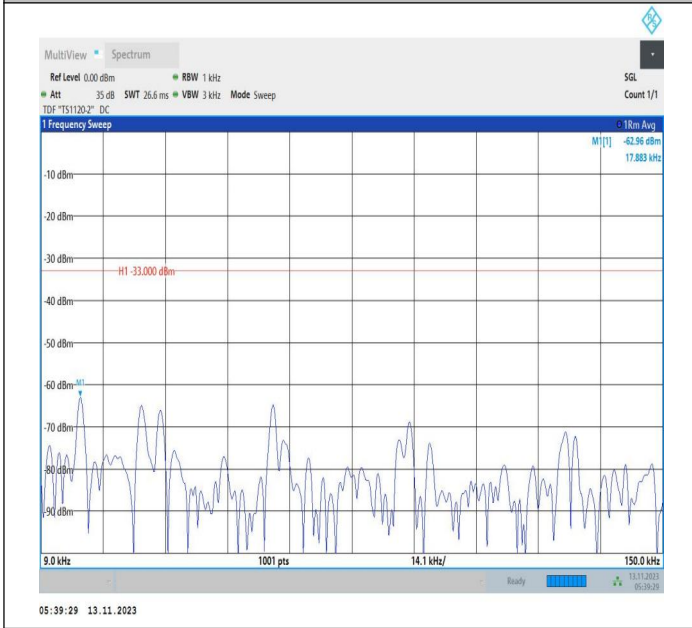

Band71_15MHz_16QAM_133397_1RB#0_0.15~30_0.15~30

Band71_15MHz_16QAM_133397_1RB#0_30~1000_30~1000

Band71_15MHz_16QAM_133397_1RB#0_1000~3000_1000~3000

Band71_15MHz_16QAM_133397_1RB#0_3000~10000_3000~10000

Band71_20MHz_QPSK_133222_1RB#0_0.009~0.15_0.009~0.15