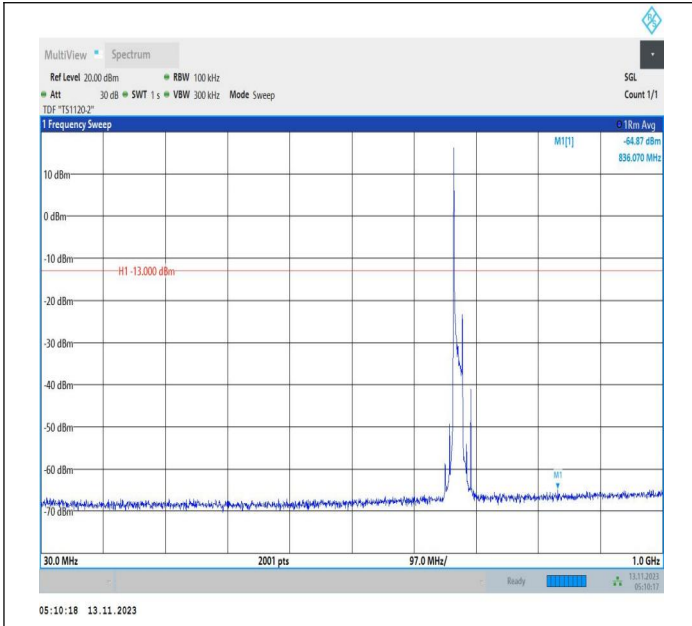

Band71_15MHz_QPSK_133297_1RB#0_30~1000_30~1000