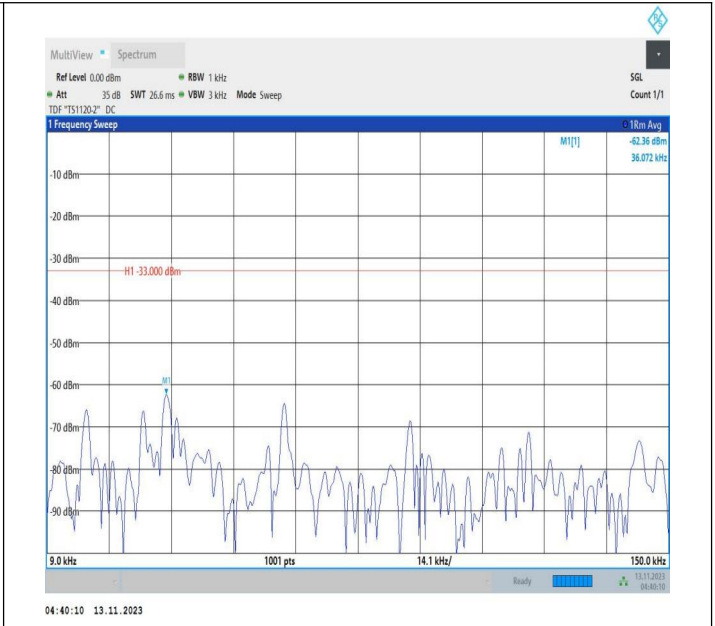

Band71_10MHz_QPSK_133297_1RB#0_0.15~30_0.15~30

Band71_10MHz_QPSK_133297_1RB#0_30~1000_30~1000

Band71_10MHz_QPSK_133297_1RB#0_1000~3000_1000~3000

Band71_10MHz_QPSK_133297_1RB#0_3000~10000_3000~10000

Band71_10MHz_16QAM_133297_1RB#0_0.009~0.15_0.009~0.15