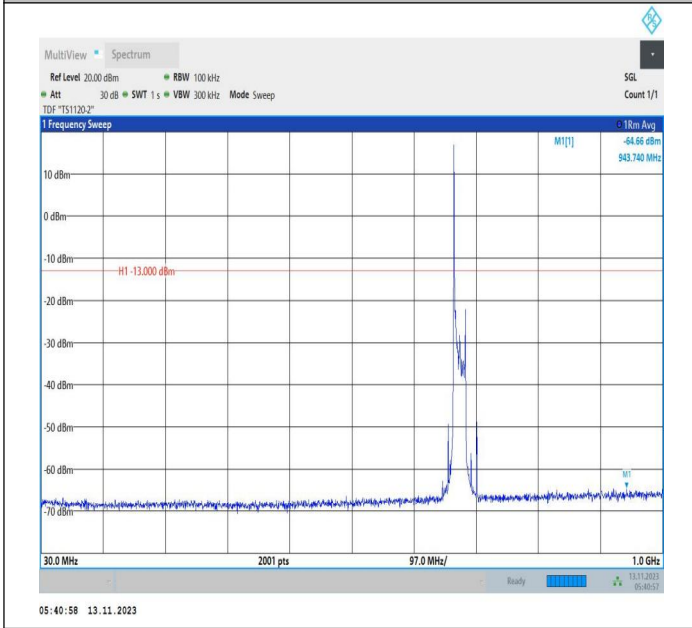

Band71_20MHz_QPSK_133322_1RB#0_30~1000_30~1000