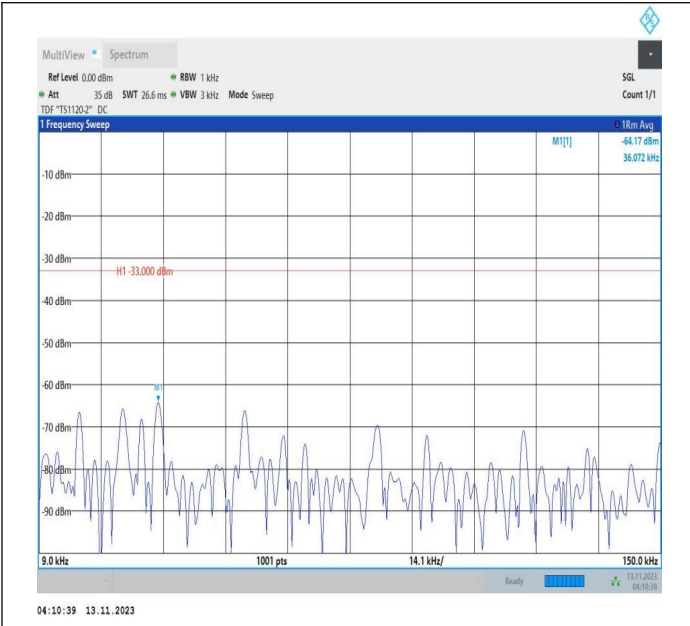

Band71_5MHz_QPSK_133447_1RB#0_0.009~0.15_0.009~0.15
15