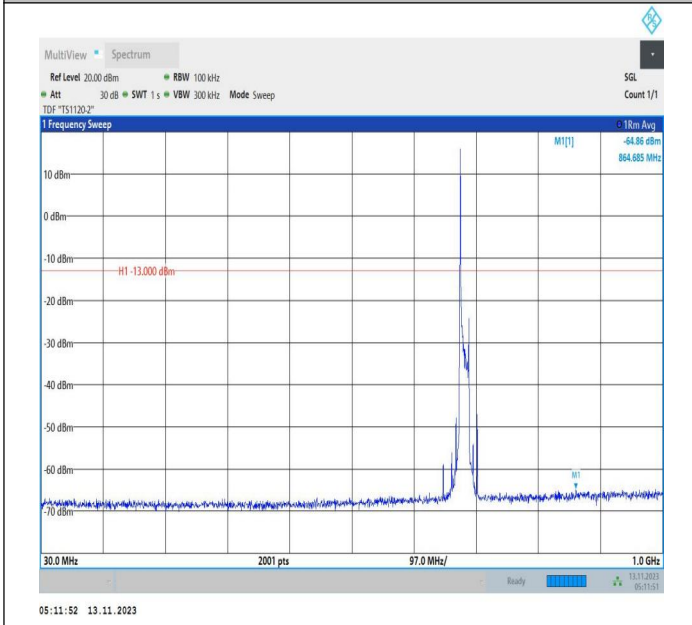

Band71_15MHz_QPSK_133397_1RB#0_30~1000_30~1000