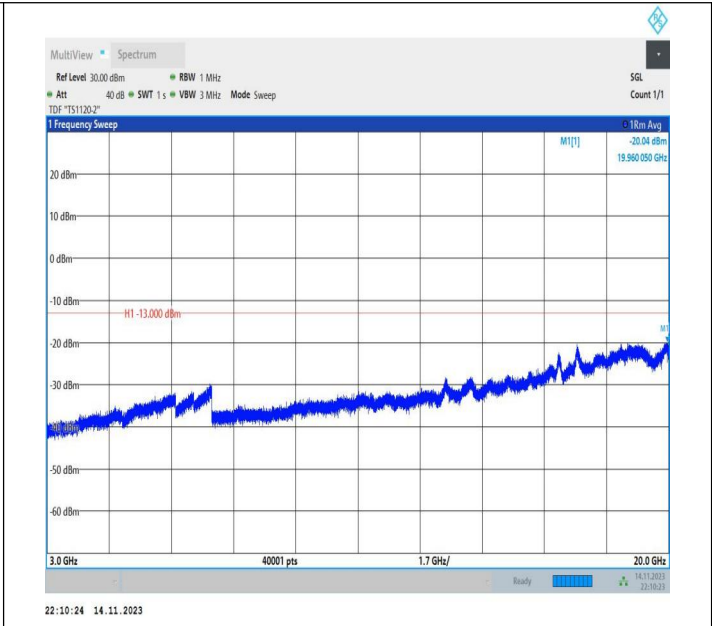

Band66_15MHz_16QAM_132597_1RB#0_3000~20000_3000~20000