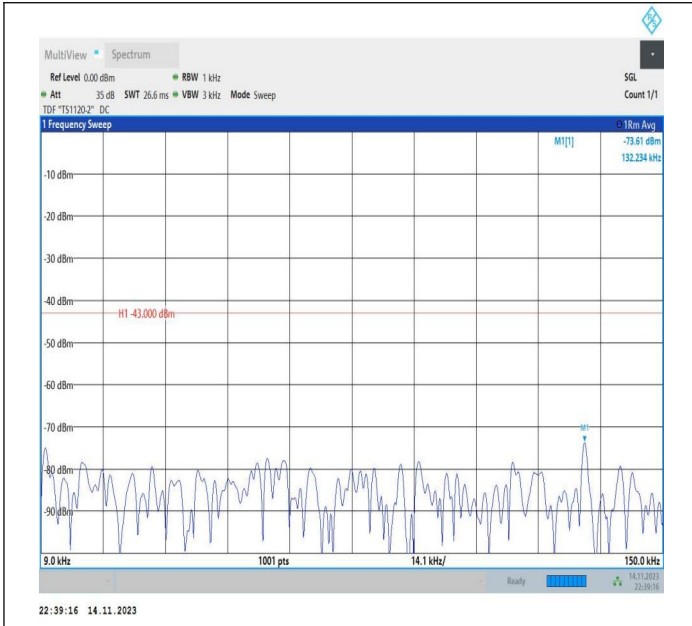

Band66\_20MHz\_16QAM\_132072\_1RB#0\_0.15~30\_0.15~30

Band66\_20MHz\_16QAM\_132072\_1RB#0\_30~1000\_30~1000

Band66\_20MHz\_16QAM\_132072\_1RB#0\_1000~3000\_1000~3000

Band66\_20MHz\_16QAM\_132072\_1RB#0\_3000~20000\_3000~20000