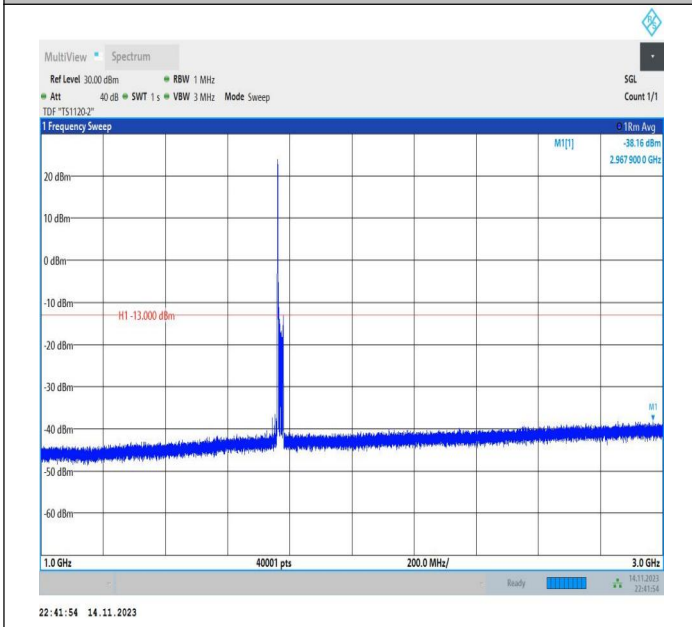

Band66_20MHz_16QAM_132572_1RB#0_1000~3000_1000~3000