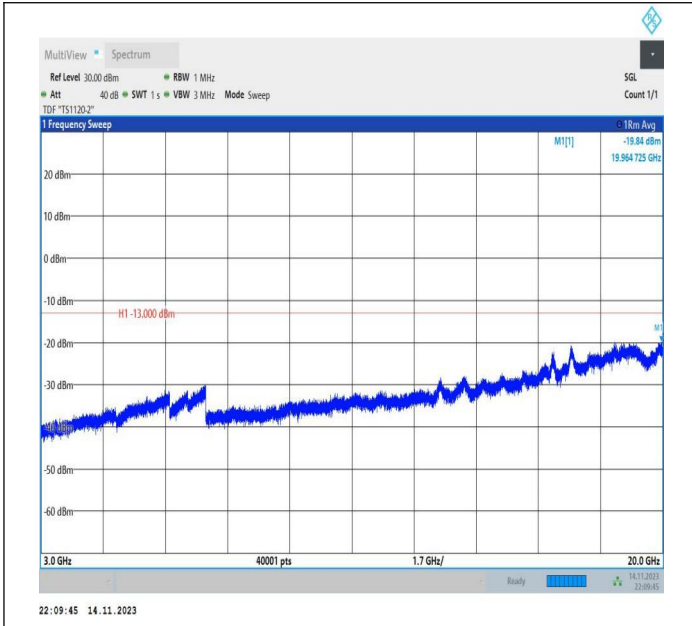

Band66\_15MHz\_QPSK\_132597\_1RB#0\_0.009~0.15\_0.009~0.15

Band66\_15MHz\_QPSK\_132597\_1RB#0\_0.15~30\_0.15~30

Band66\_15MHz\_QPSK\_132597\_1RB#0\_30~1000\_30~1000

Band66\_15MHz\_QPSK\_132597\_1RB#0\_1000~3000\_1000~3000