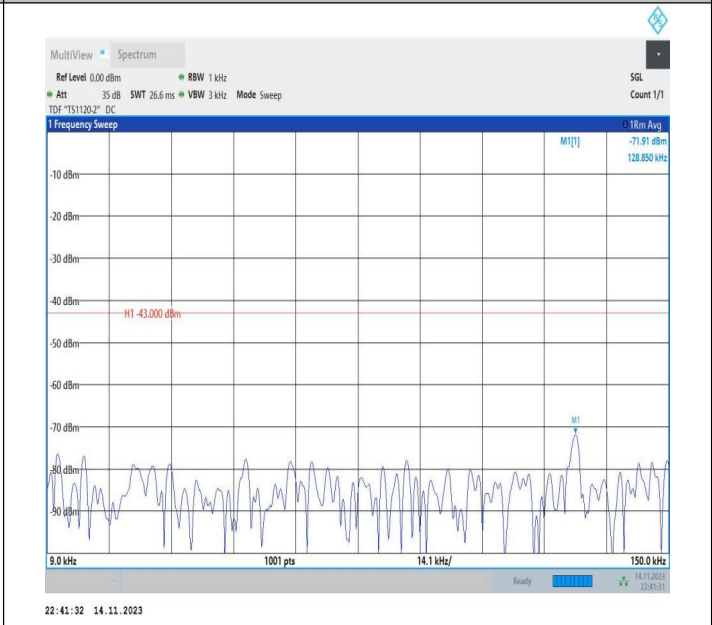

Band66\_20MHz\_QPSK\_132572\_1RB#0\_30~1000\_30~1000

Band66\_20MHz\_QPSK\_132572\_1RB#0\_1000~3000\_1000~3000

00

Band66\_20MHz\_QPSK\_132572\_1RB#0\_3000~20000\_3000~20000

Band66\_20MHz\_16QAM\_132572\_1RB#0\_0.009~0.15\_0.009~0.15