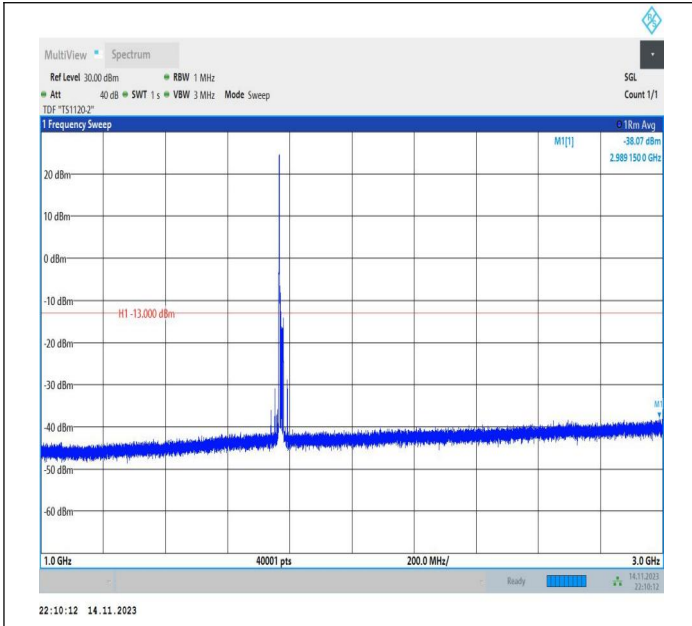

Band66\_15MHz\_QPSK\_132597\_1RB#0\_3000~20000\_3000~20000

Band66\_15MHz\_16QAM\_132597\_1RB#0\_0.009~0.15\_0.009~0.15

Band66\_15MHz\_16QAM\_132597\_1RB#0\_0.15~30\_0.15~30

Band66\_15MHz\_16QAM\_132597\_1RB#0\_30~1000\_30~1000