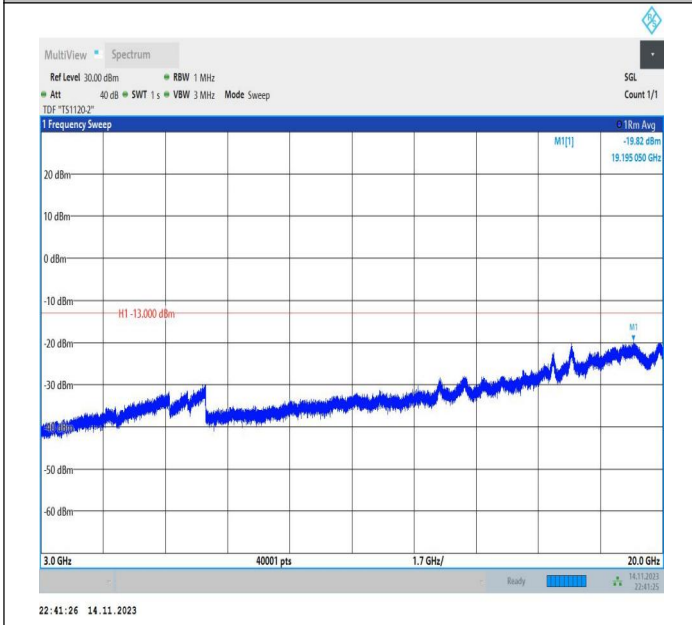

Band66_20MHz_QPSK_132572_1RB#0_3000~20000_3000~20000