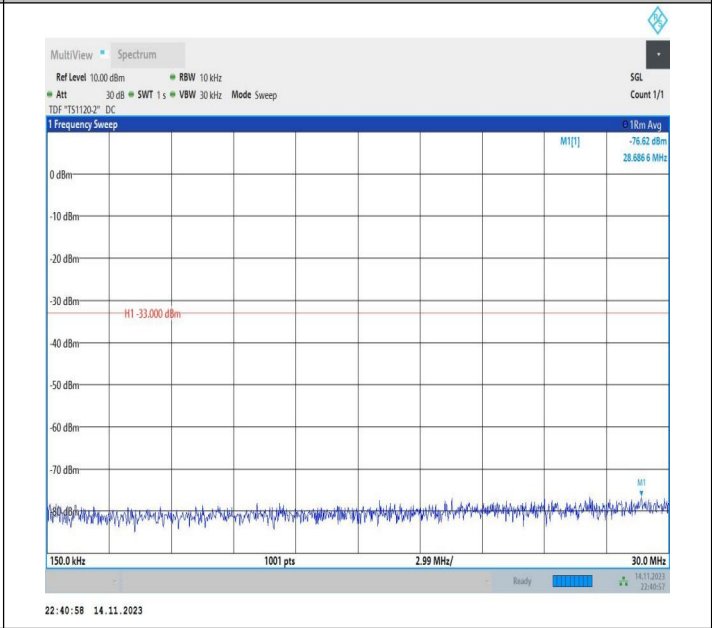

Band66_20MHz_QPSK_132572_1RB#0_0.15~30_0.15~30