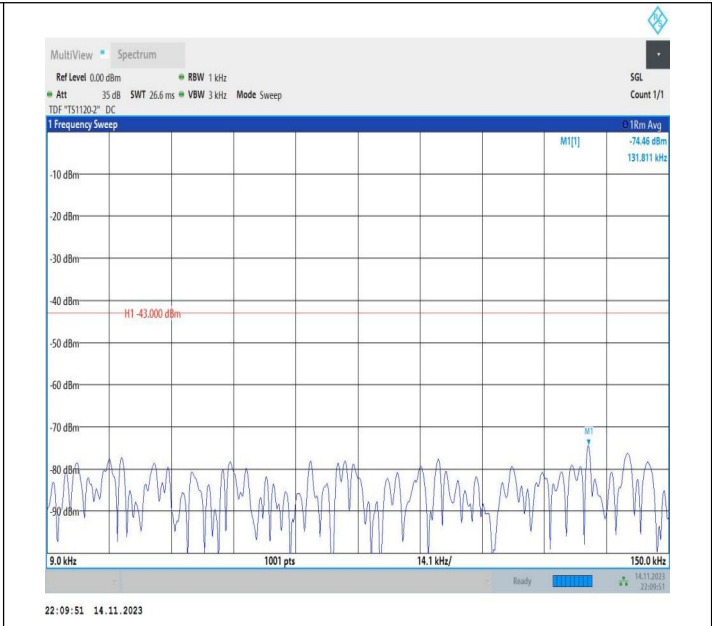

Band66_15MHz_16QAM_132597_1RB#0_0.009~0.15_0.009~0.15