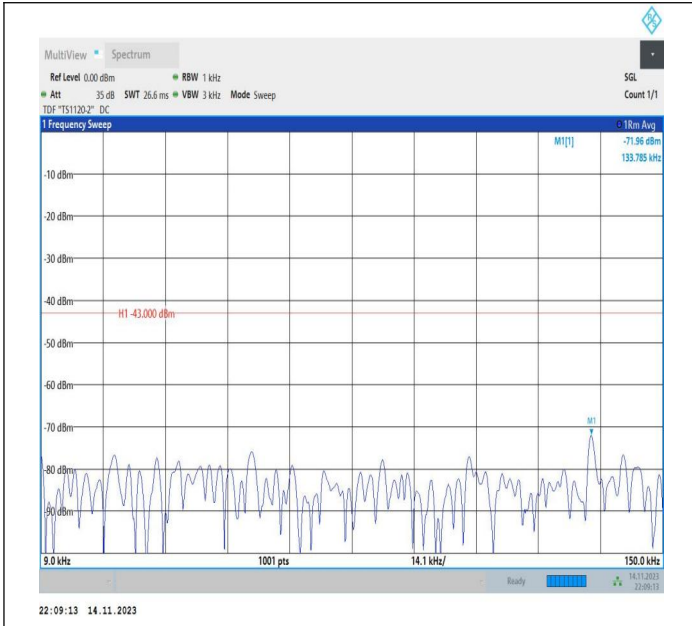

Band66\_15MHz\_16QAM\_132322\_1RB#0\_0.15~30\_0.15~30

Band66\_15MHz\_16QAM\_132322\_1RB#0\_30~1000\_30~1000

Band66\_15MHz\_16QAM\_132322\_1RB#0\_1000~3000\_1000~3000

Band66\_15MHz\_16QAM\_132322\_1RB#0\_3000~20000\_3000~20000