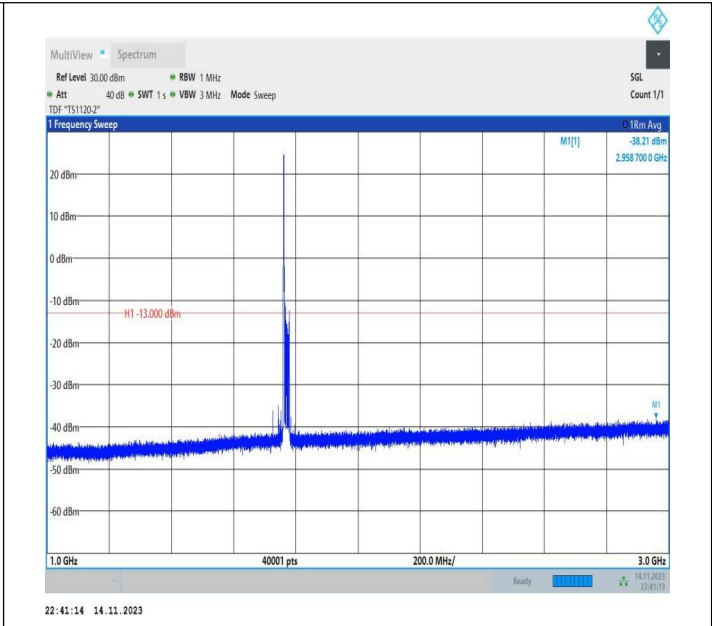

Band66_20MHz_QPSK_132572_1RB#0_1000~3000_1000~3000

00