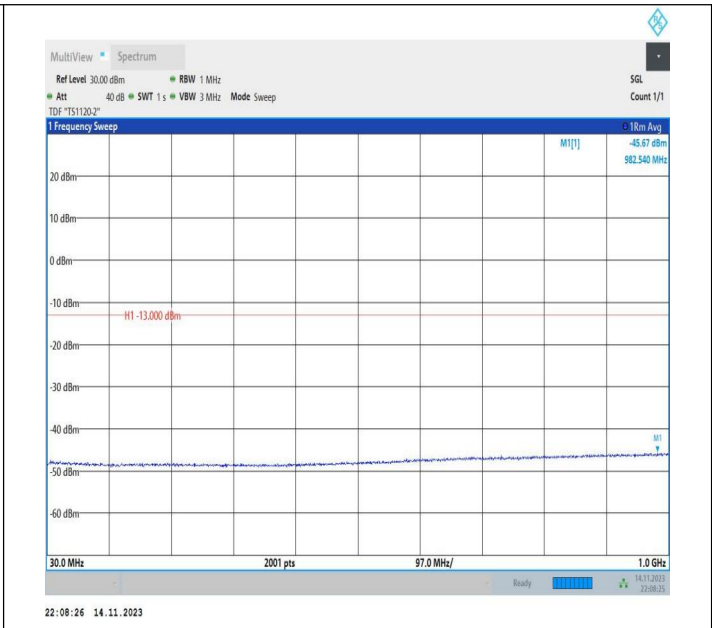

Band66\_15MHz\_16QAM\_132322\_1RB#0\_0.15~30\_0.15~30

Band66\_15MHz\_16QAM\_132322\_1RB#0\_30~1000\_30~1000

Band66\_15MHz\_16QAM\_132322\_1RB#0\_1000~3000\_1000~3000

Band66\_15MHz\_16QAM\_132322\_1RB#0\_3000~20000\_3000~20000