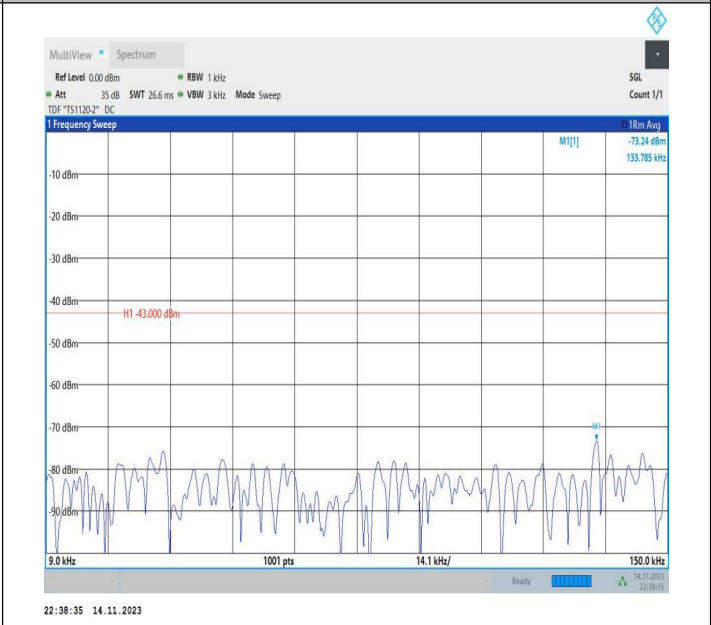

Band66_20MHz_16QAM_132072_1RB#0_0.009~0.15_0.009~0.15