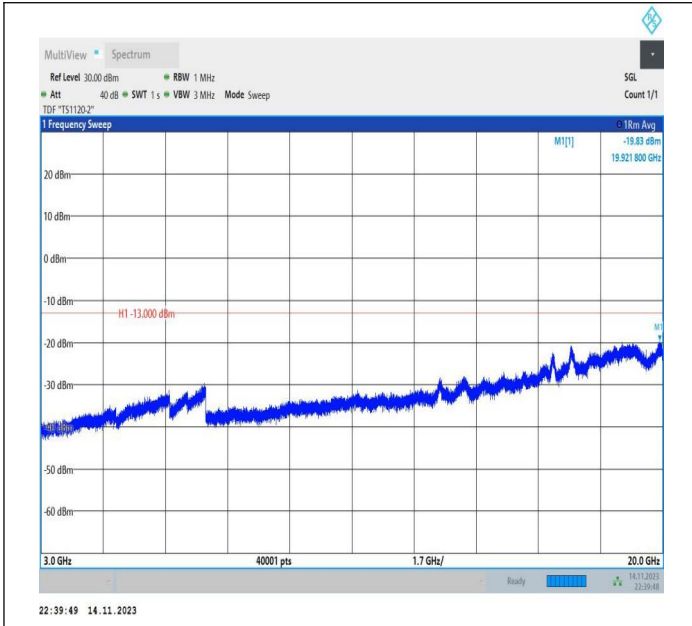

Band66\_20MHz\_QPSK\_132322\_1RB#0\_0.009~0.15\_0.009~0.15

Band66\_20MHz\_QPSK\_132322\_1RB#0\_0.15~30\_0.15~30

Band66\_20MHz\_QPSK\_132322\_1RB#0\_30~1000\_30~1000

Band66\_20MHz\_QPSK\_132322\_1RB#0\_1000~3000\_1000~3000