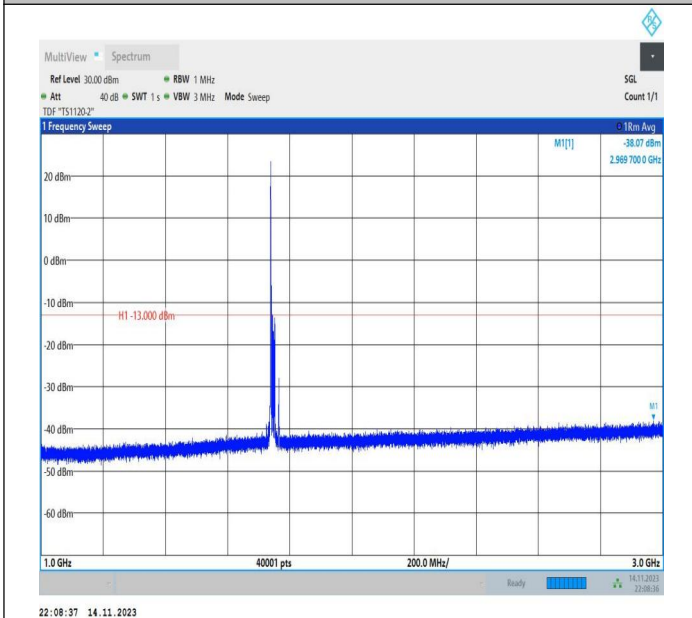

Band66\_15MHz\_16QAM\_132322\_1RB#0\_0.15~30\_0.15~30

Band66\_15MHz\_16QAM\_132322\_1RB#0\_30~1000\_30~1000

Band66\_15MHz\_16QAM\_132322\_1RB#0\_1000~3000\_1000~3000

Band66\_15MHz\_16QAM\_132322\_1RB#0\_3000~20000\_3000~20000