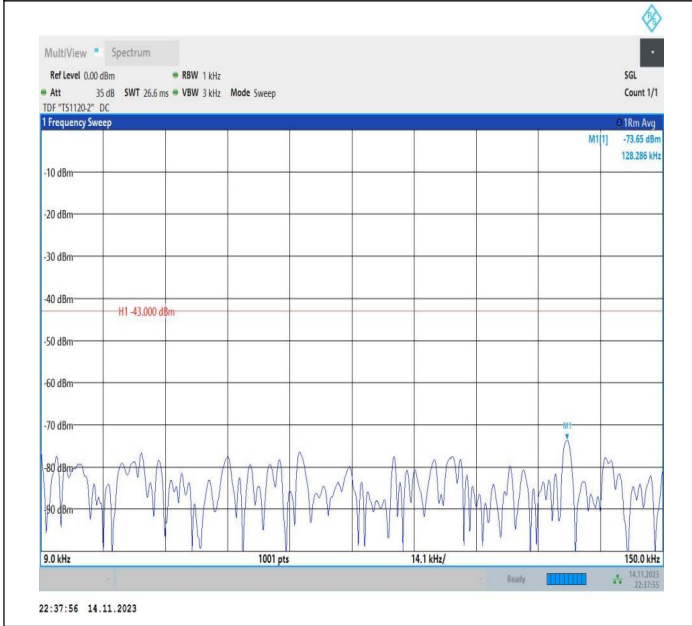

Band66_20MHz_QPSK_132072_1RB#0_0.009~0.15_0.009~0.15