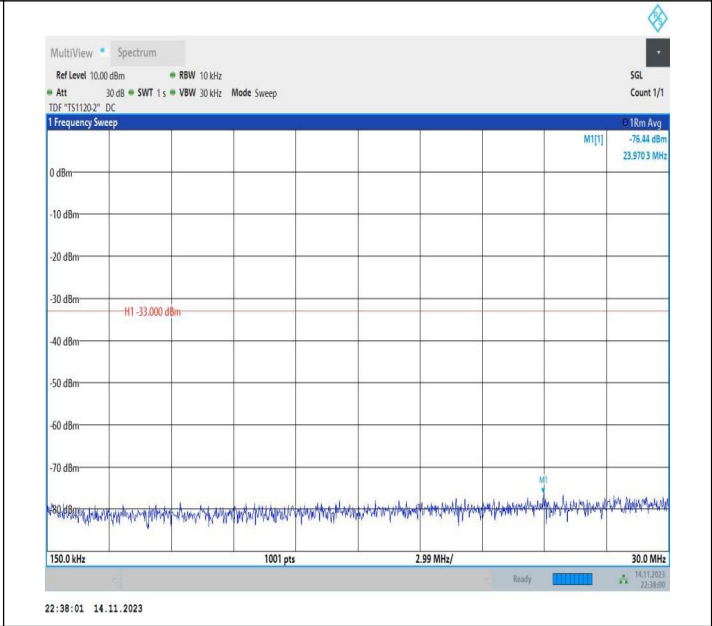

Band66_20MHz_QPSK_132072_1RB#0_0.15~30_0.15~30