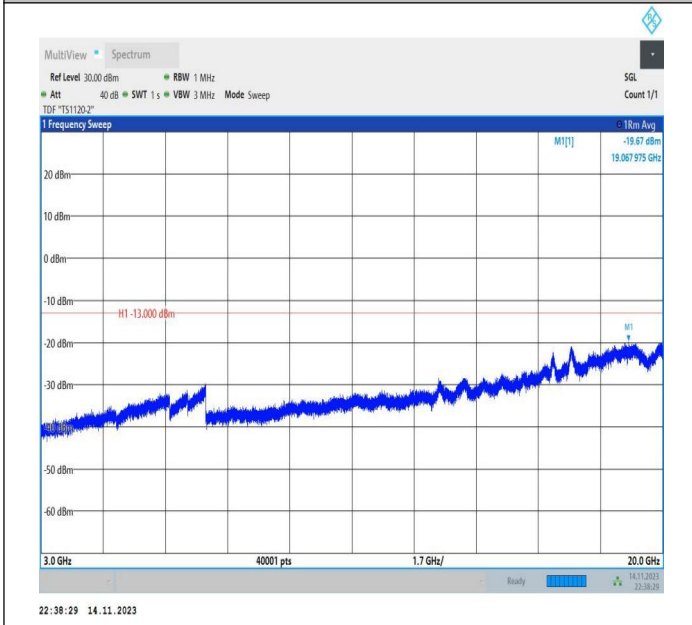

Band66_20MHz_QPSK_132072_1RB#0_3000~20000_3000~20000