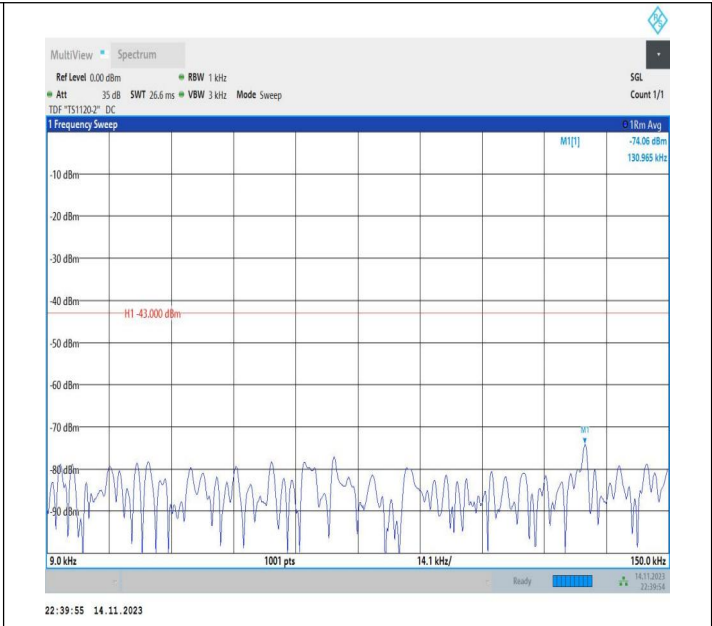

Band66_20MHz_16QAM_132322_1RB#0_0.009~0.15_0.009~0.15