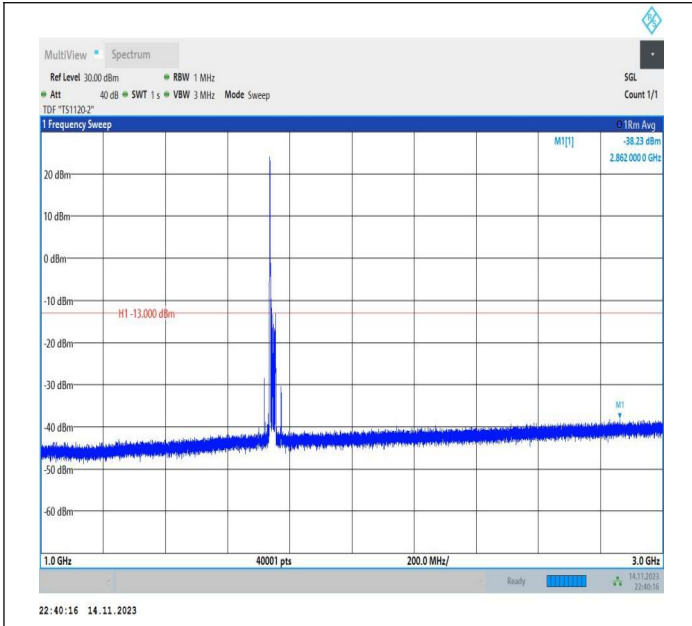

Band66\_20MHz\_QPSK\_132322\_1RB#0\_3000~20000\_3000~20000

Band66\_20MHz\_16QAM\_132322\_1RB#0\_0.009~0.15\_0.009~0.15

Band66\_20MHz\_16QAM\_132322\_1RB#0\_0.15~30\_0.15~30

Band66\_20MHz\_16QAM\_132322\_1RB#0\_30~1000\_30~1000