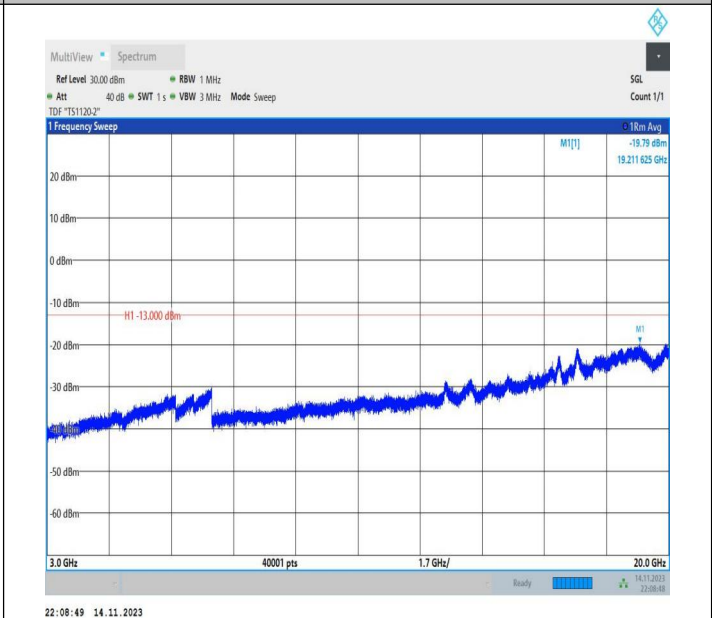

Band66\_15MHz\_16QAM\_132322\_1RB#0\_0.15~30\_0.15~30

Band66\_15MHz\_16QAM\_132322\_1RB#0\_30~1000\_30~1000

Band66\_15MHz\_16QAM\_132322\_1RB#0\_1000~3000\_1000~3000

Band66\_15MHz\_16QAM\_132322\_1RB#0\_3000~20000\_3000~20000