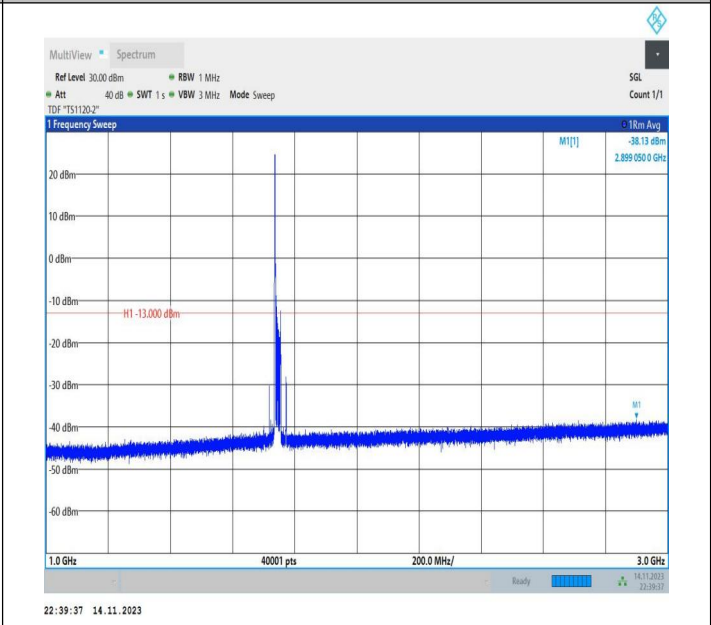

Band66_20MHz_QPSK_132322_1RB#0_1000~3000_1000~3000