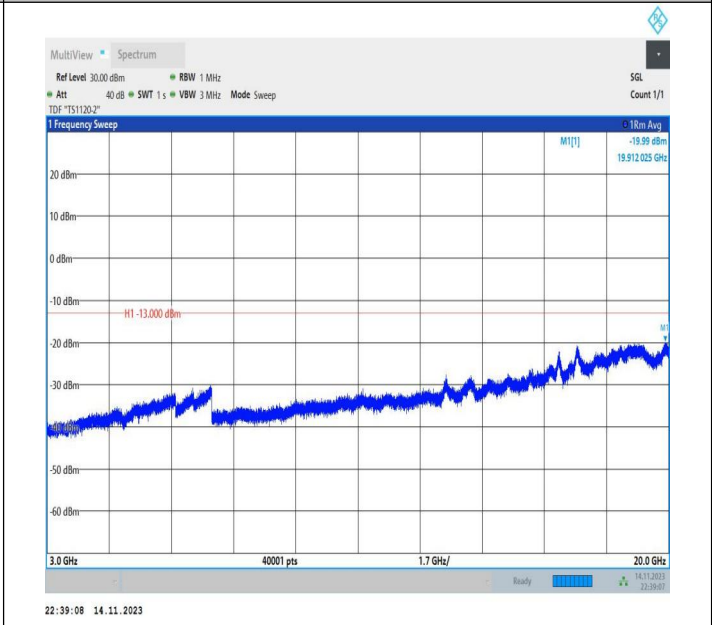

Band66_20MHz_16QAM_132072_1RB#0_3000~20000_3000~20000