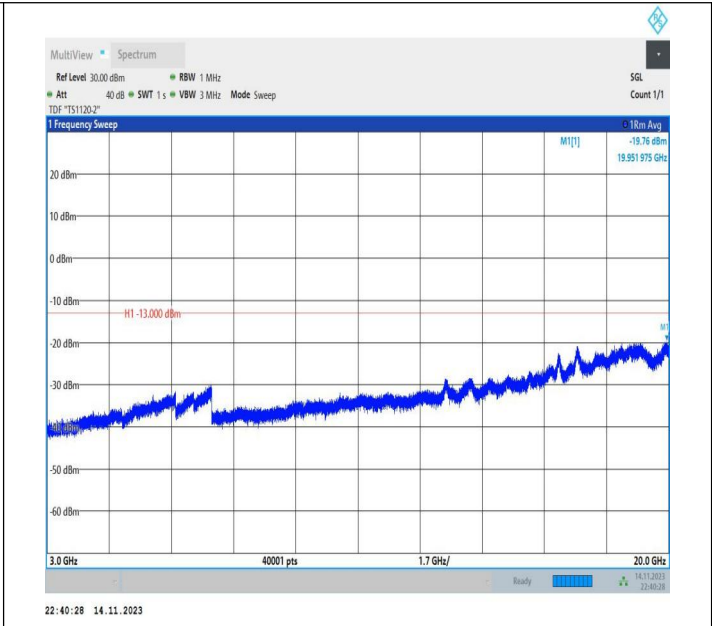

Band66_20MHz_16QAM_132322_1RB#0_3000~20000_3000~20000