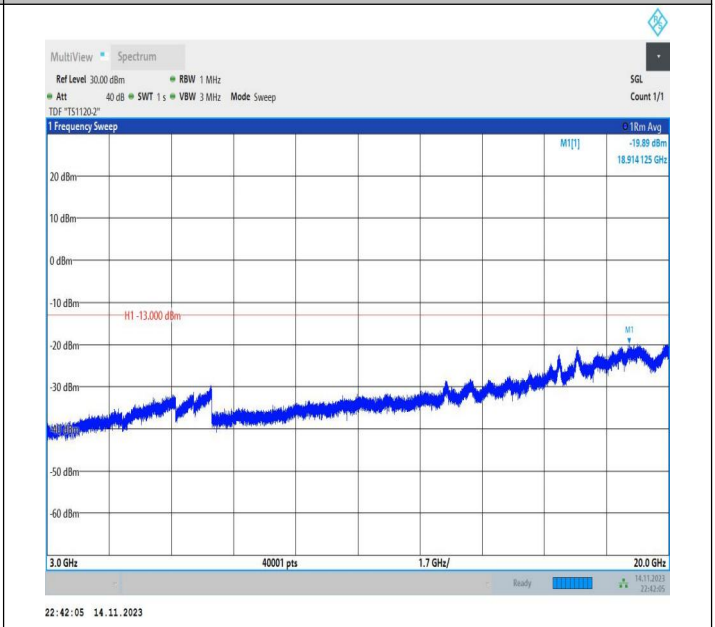

Band66_20MHz_16QAM_132572_1RB#0_3000~20000_3000~20000