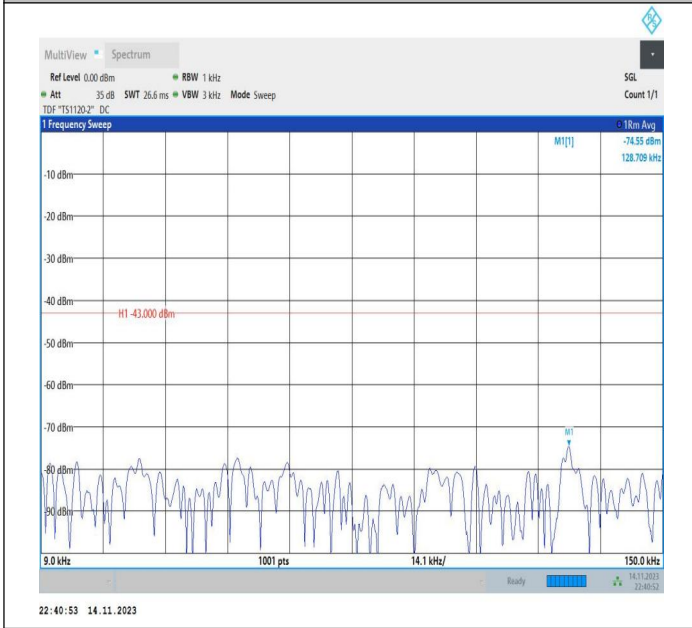

Band66_20MHz_QPSK_132572_1RB#0_0.009~0.15_0.009~0.15