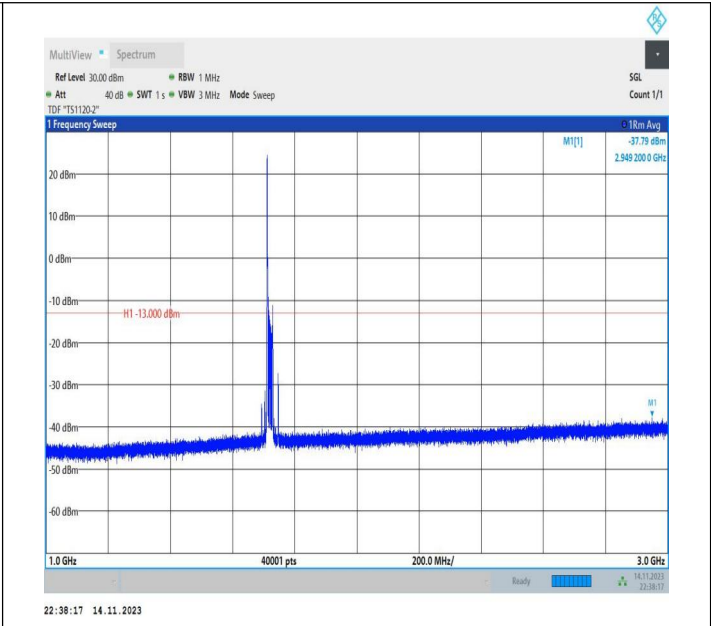

Band66_20MHz_QPSK_132072_1RB#0_1000~3000_1000~3000
00