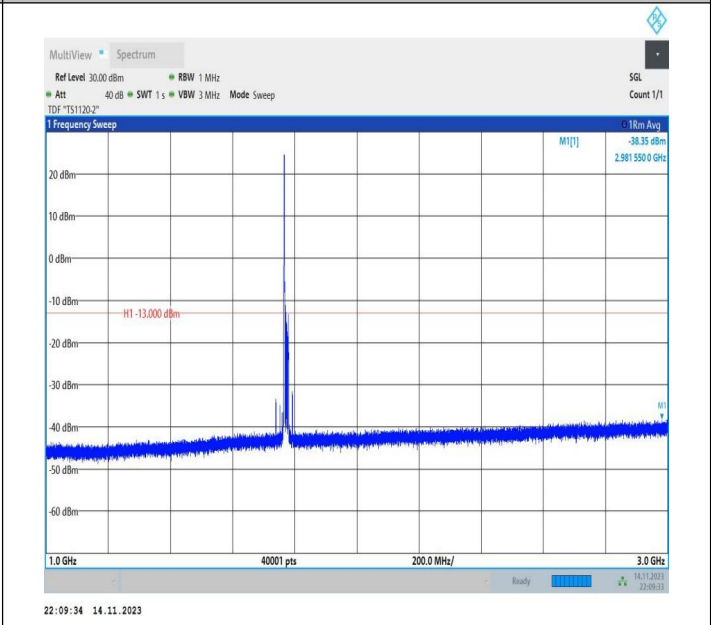

Band66_15MHz_QPSK_132597_1RB#0_1000~3000_1000~3000