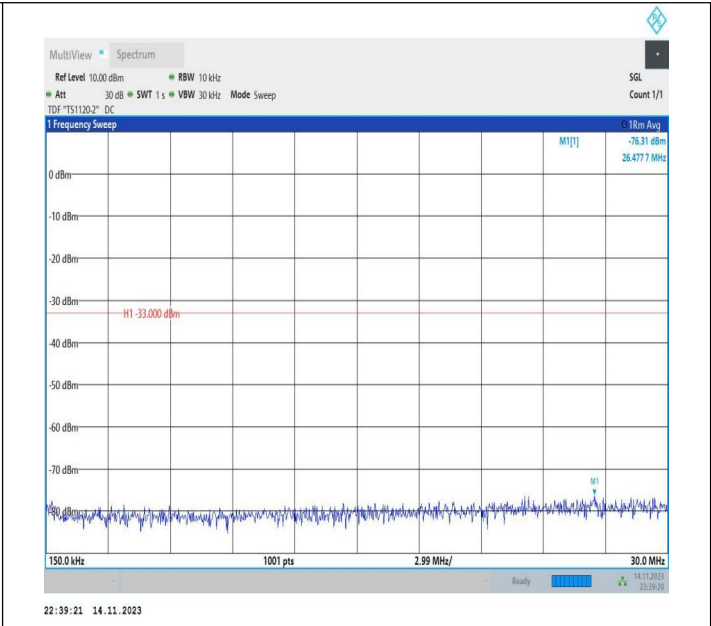

Band66_20MHz_QPSK_132322_1RB#0_0.15~30_0.15~30