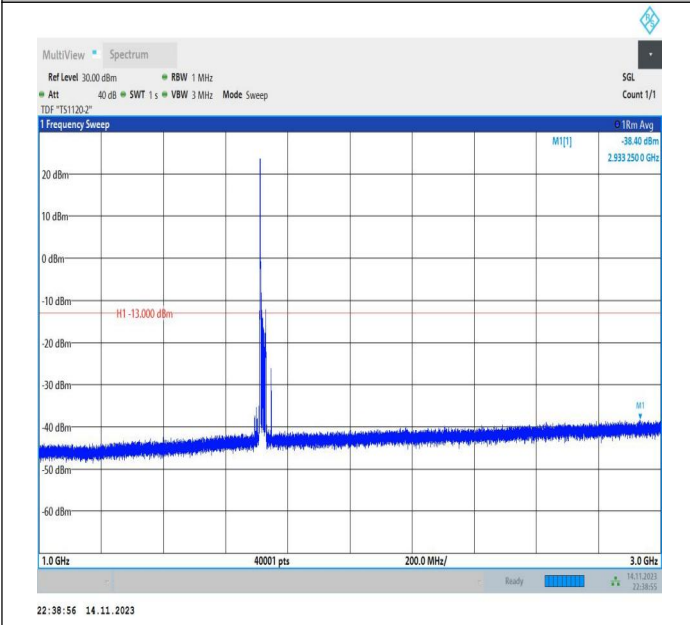

Band66_20MHz_16QAM_132072_1RB#0_1000~3000_1000~3000