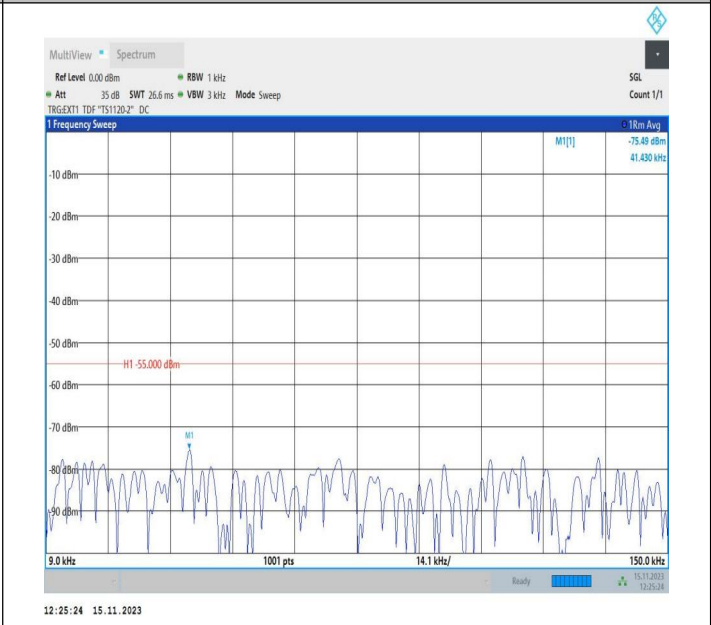

Band38_20MHz_16QAM_38150_1RB#0_0.009~0.15_0.009~0.15