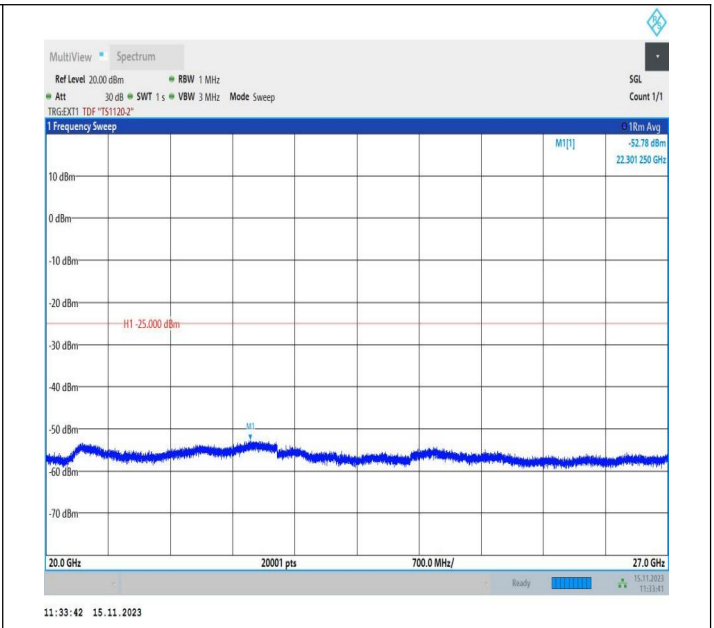

Band38_10MHz_16QAM_38000_1RB#0_20000~27000_20000~27000