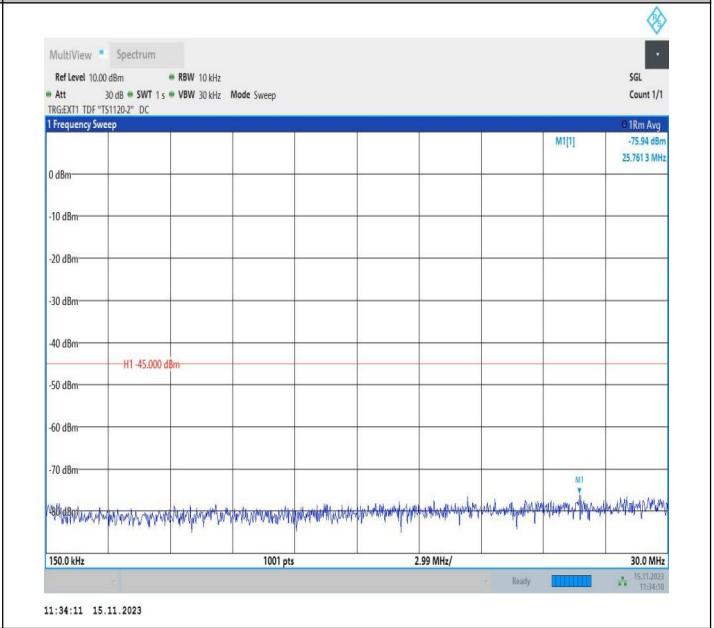

Band38_10MHz_QPSK_38200_1RB#0_0.15~30_0.15~30