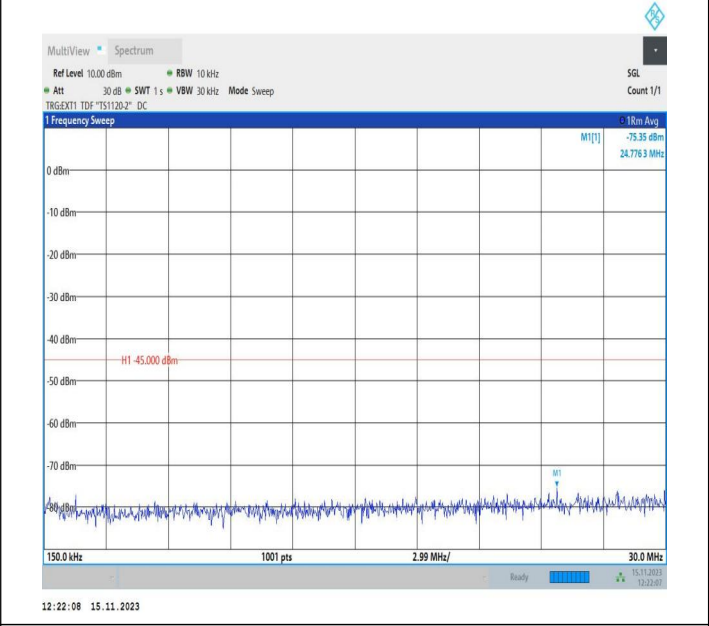

Band38_20MHz_QPSK_37850_1RB#0_0.15~30_0.15~30