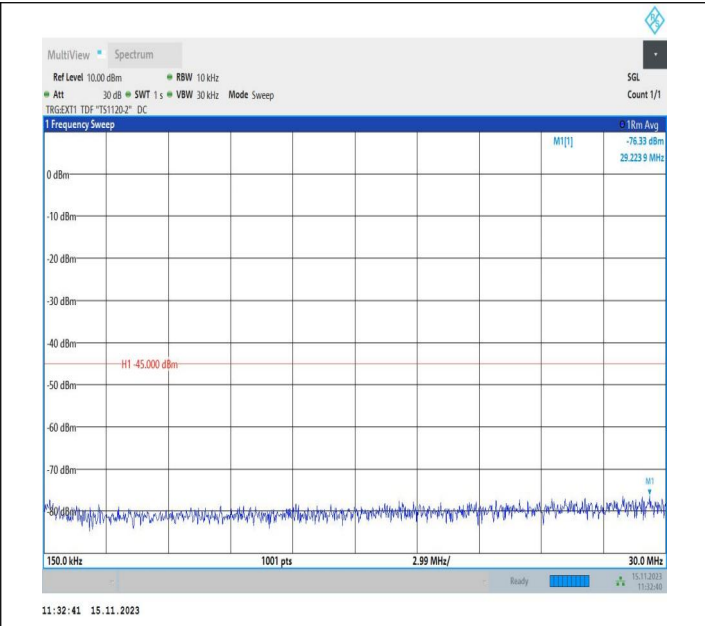

Band38_10MHz_QPSK_38000_1RB#0_0.15~30_0.15~30
000