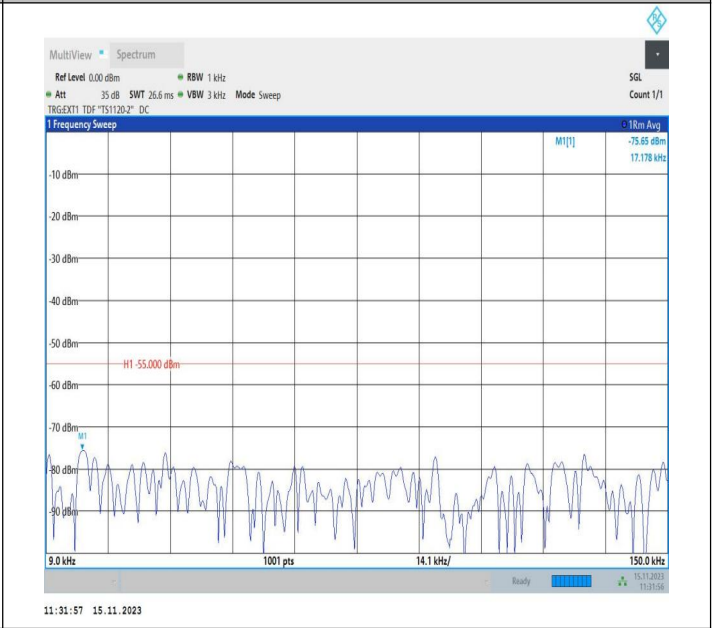

Band38_10MHz_16QAM_37800_1RB#0_0.009~0.15_0.009~0.15