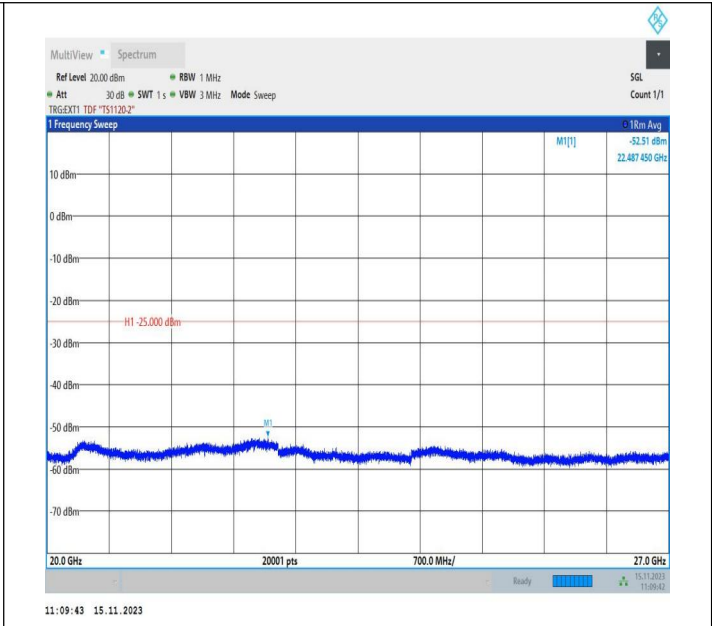

Band38_5MHz_16QAM_38225_1RB#0_20000~27000_20000~27000