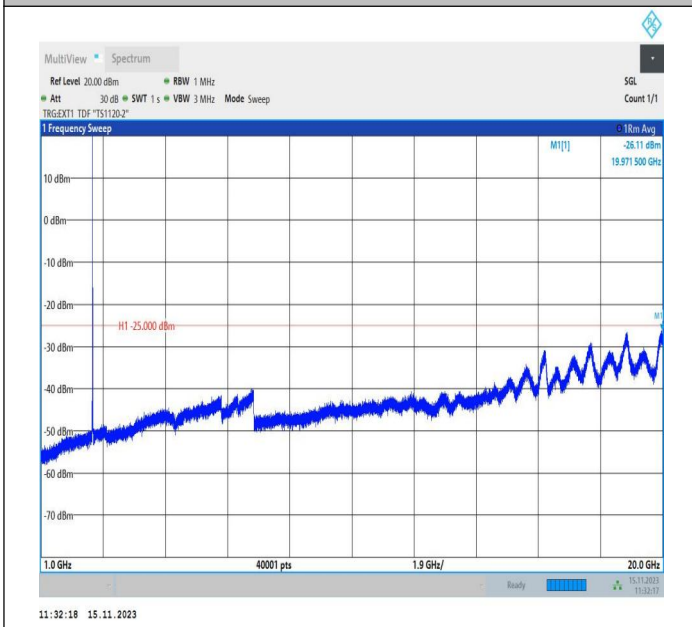

Band38_10MHz_16QAM_37800_1RB#0_1000~20000_1000~20000