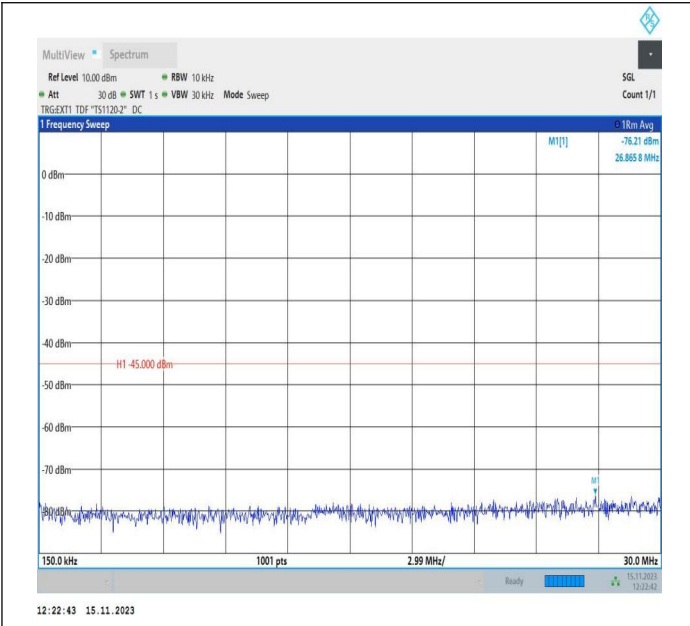

Band38\_20MHz\_QPSK\_37850\_1RB#0\_30~1000\_30~1000

Band38\_20MHz\_QPSK\_37850\_1RB#0\_1000~20000\_1000~20000

Band38\_20MHz\_QPSK\_37850\_1RB#0\_20000~27000\_20000~27000

Band38\_20MHz\_16QAM\_37850\_1RB#0\_0.009~0.15\_0.009~0.15