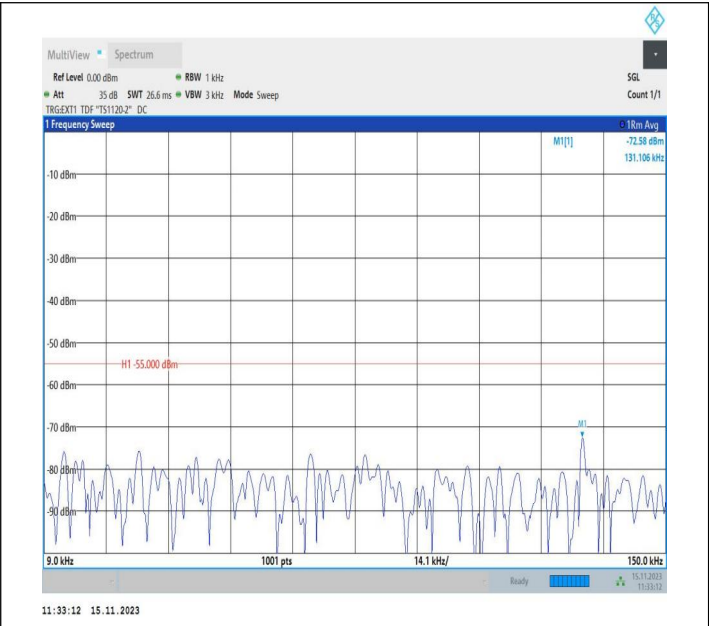

Band38_10MHz_16QAM_38000_1RB#0_0.009~0.15_0.009~0.15
15