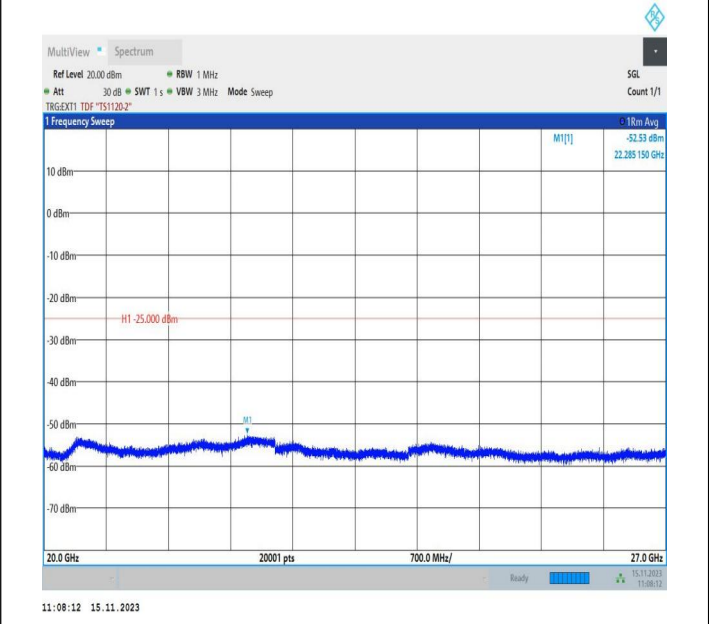

Band38_5MHz_16QAM_38000_1RB#0_20000~27000_20000~27000