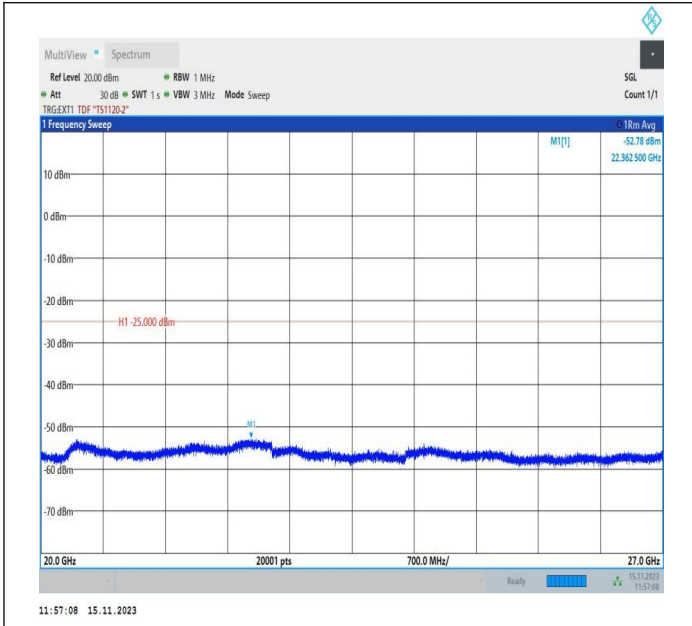

Band38\_15MHz\_QPSK\_37825\_1RB#0\_0.009~0.15\_0.009~0.  
15

Band38\_15MHz\_QPSK\_37825\_1RB#0\_0.15~30\_0.15~30

Band38\_15MHz\_QPSK\_37825\_1RB#0\_30~1000\_30~1000

Band38\_15MHz\_QPSK\_37825\_1RB#0\_1000~20000\_1000~20000