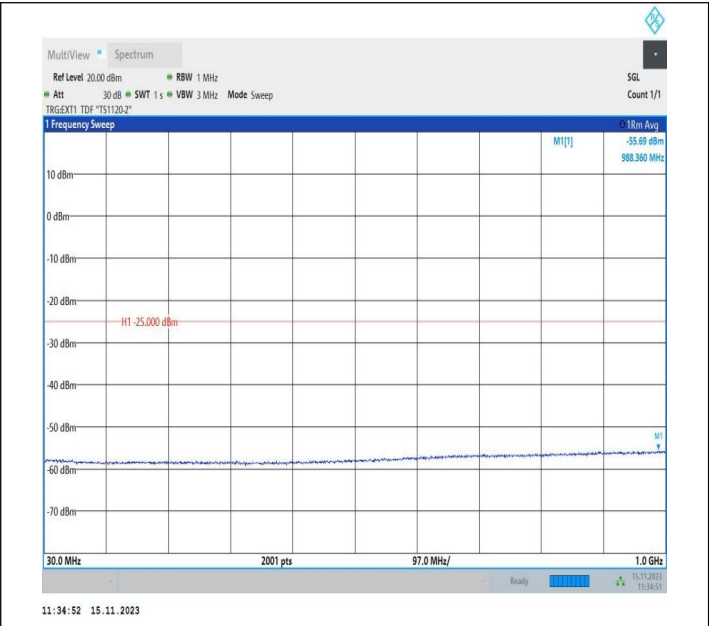

Band38_10MHz_16QAM_38200_1RB#0_30~1000_30~1000