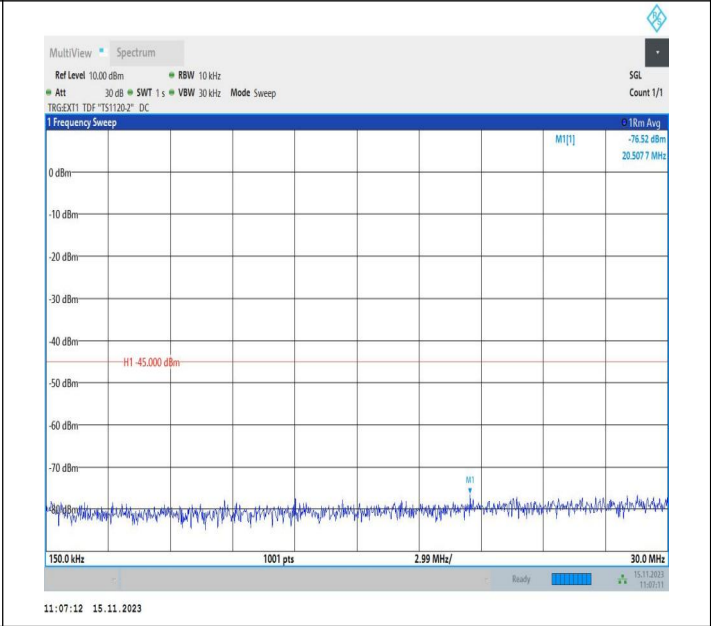

Band38_5MHz_QPSK_38000_1RB#0_0.15~30_0.15~30