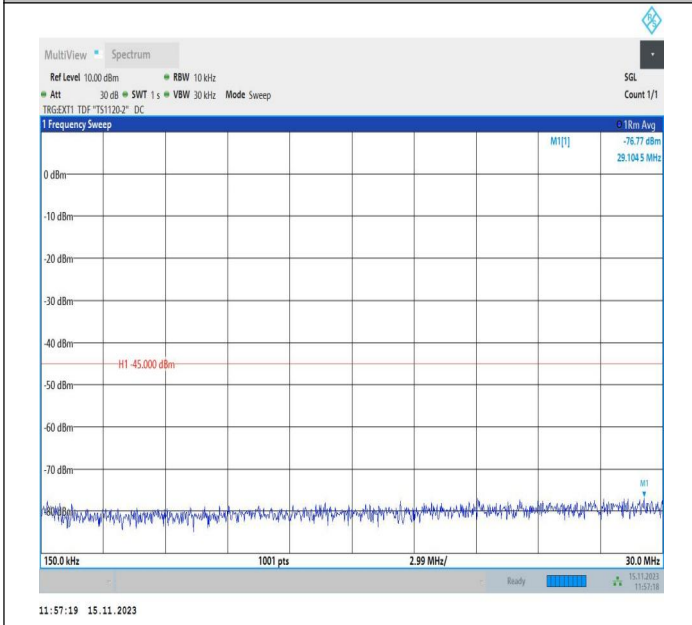

Band38_15MHz_16QAM_37825_1RB#0_0.15~30_0.15~30