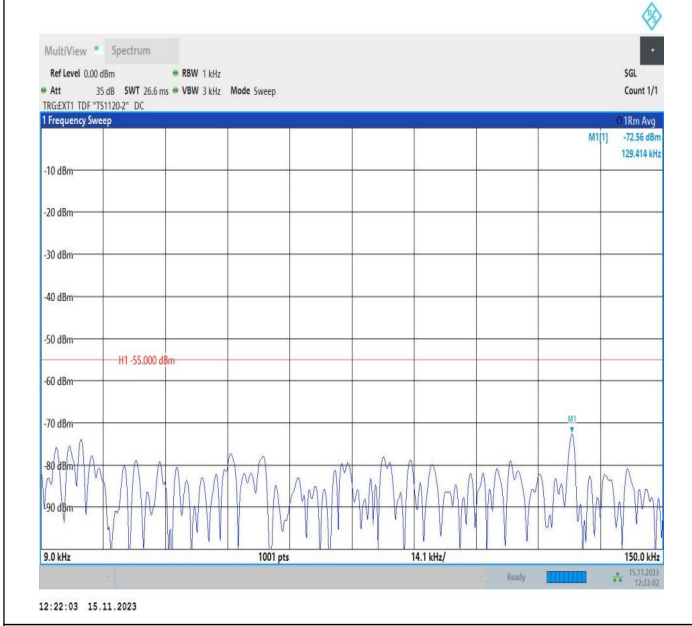

Band38_20MHz_QPSK_37850_1RB#0_0.009~0.15_0.009~0.15