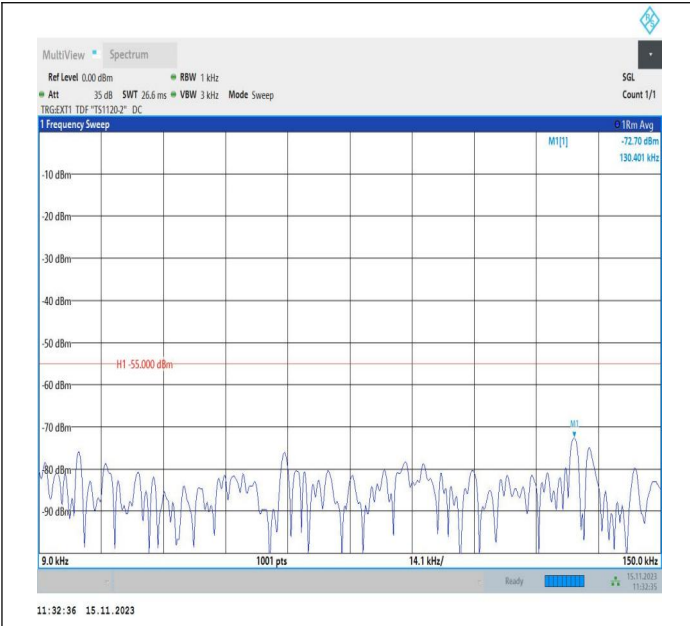

Band38\_10MHz\_16QAM\_37800\_1RB#0\_0.15~30\_0.15~30

Band38\_10MHz\_16QAM\_37800\_1RB#0\_30~1000\_30~1000

Band38\_10MHz\_16QAM\_37800\_1RB#0\_1000~20000\_1000~20000

Band38\_10MHz\_16QAM\_37800\_1RB#0\_20000~27000\_20000~27000