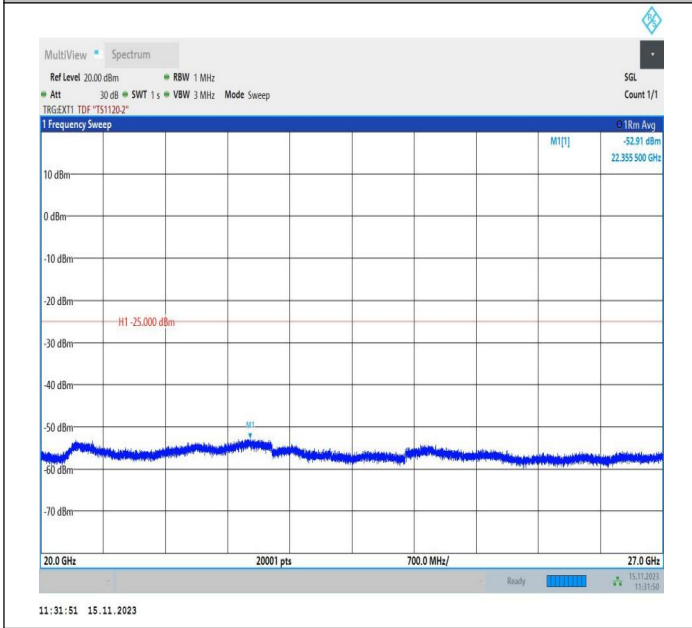

Band38_10MHz_QPSK_37800_1RB#0_20000~27000_20000~27000