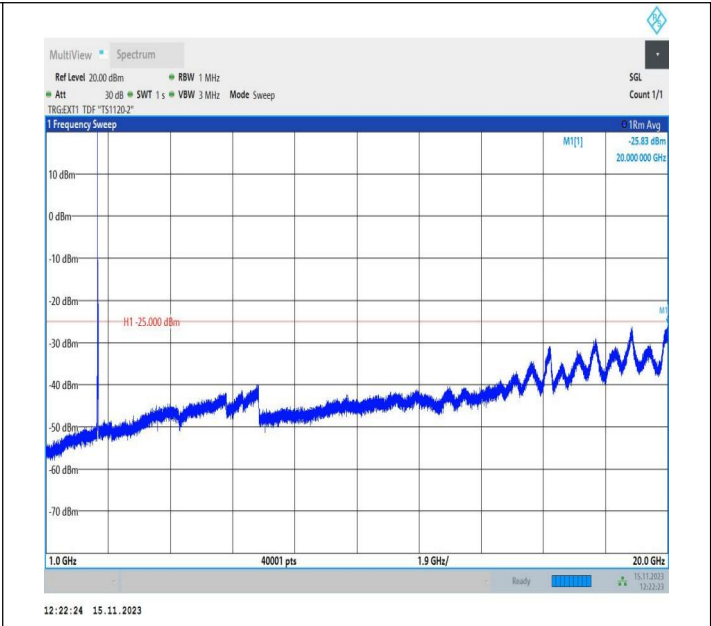

Band38_20MHz_QPSK_37850_1RB#0_1000~20000_1000~20000