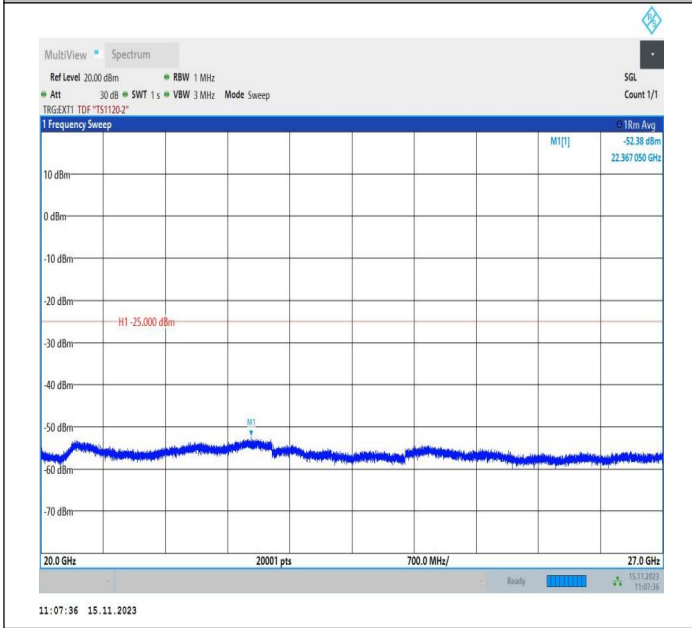

Band38_5MHz_QPSK_38000_1RB#0_20000~27000_20000~27000