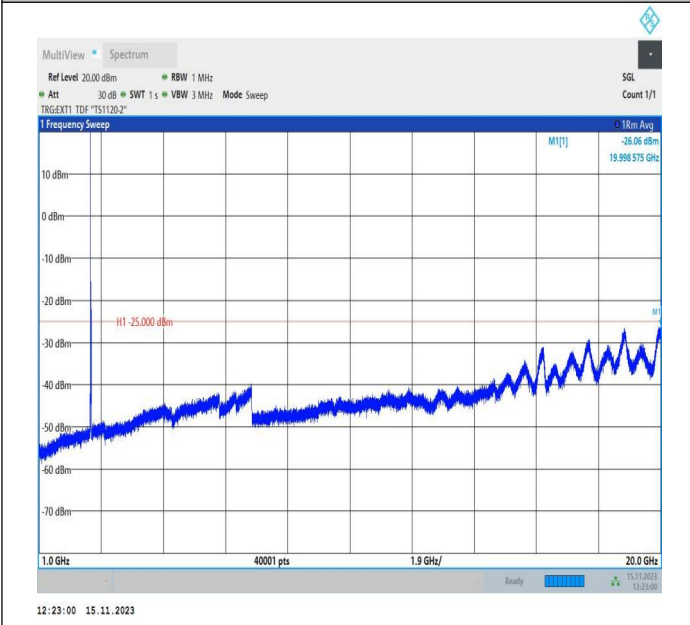

Band38_20MHz_16QAM_37850_1RB#0_1000~20000_1000~20000