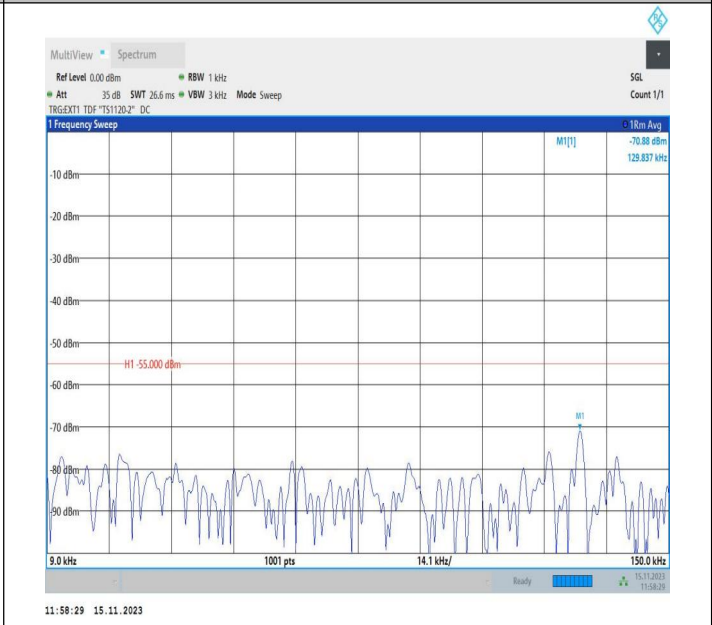

Band38_15MHz_16QAM_38000_1RB#0_0.009~0.15_0.009~0.15