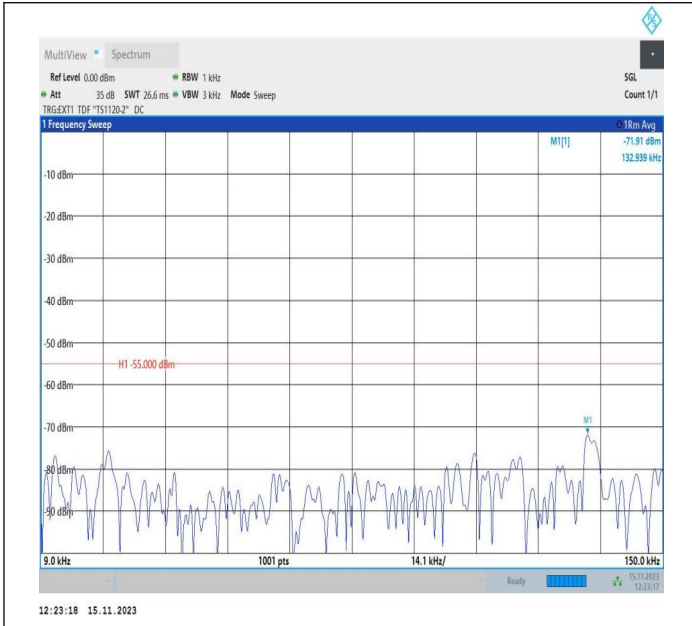

Band38_20MHz_QPSK_38000_1RB#0_0.009~0.15_0.009~0.15
15