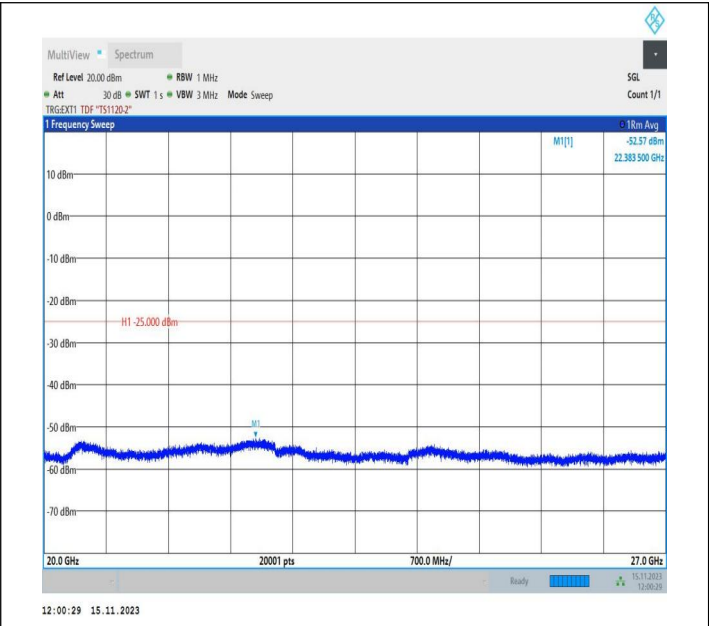

Band38_15MHz_16QAM_38175_1RB#0_20000~27000_20000~27000