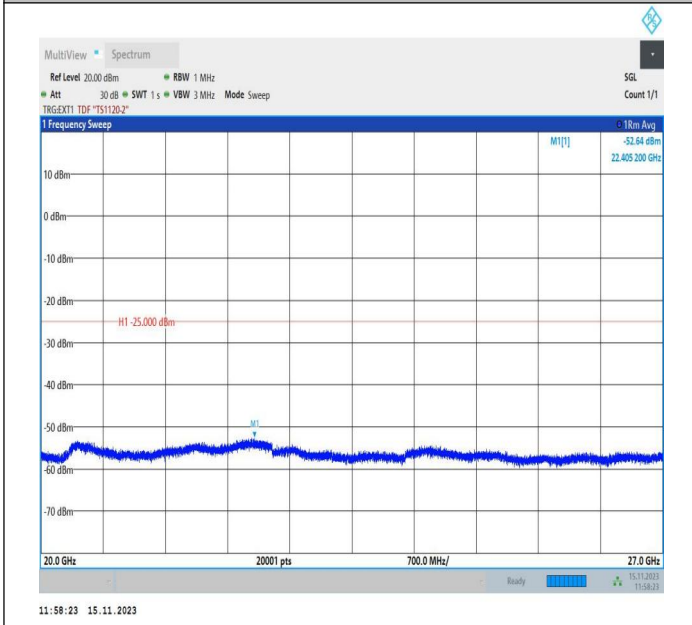

Band38_15MHz_QPSK_38000_1RB#0_20000~27000_20000~27000