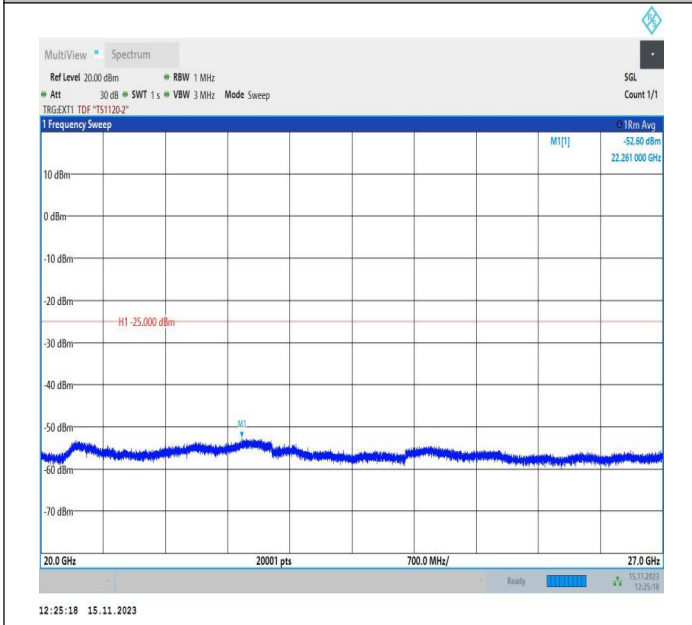

Band38_20MHz_QPSK_38150_1RB#0_20000~27000_20000~27000