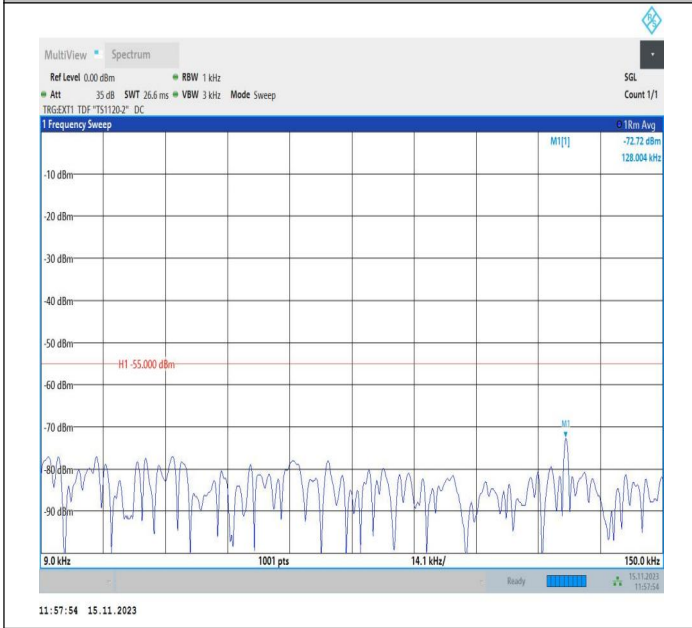

Band38_15MHz_QPSK_38000_1RB#0_0.009~0.15_0.009~0.15