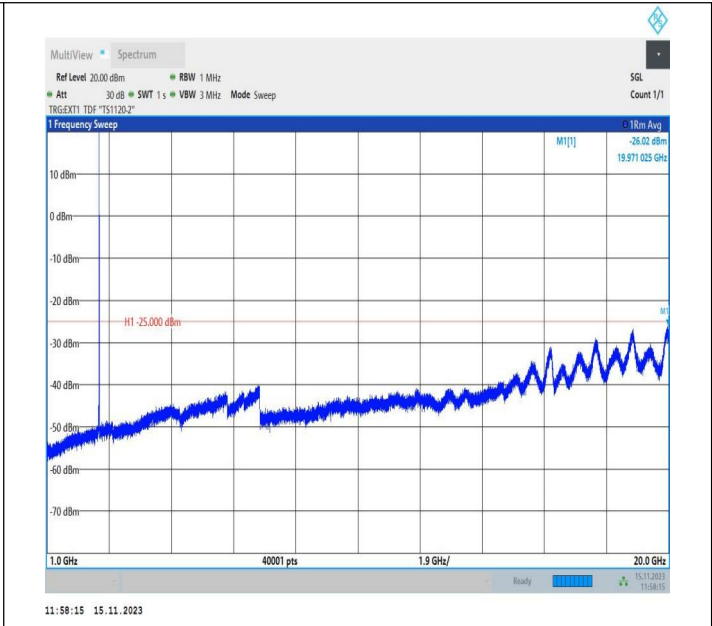

Band38_15MHz_QPSK_38000_1RB#0_1000~20000_1000~20000