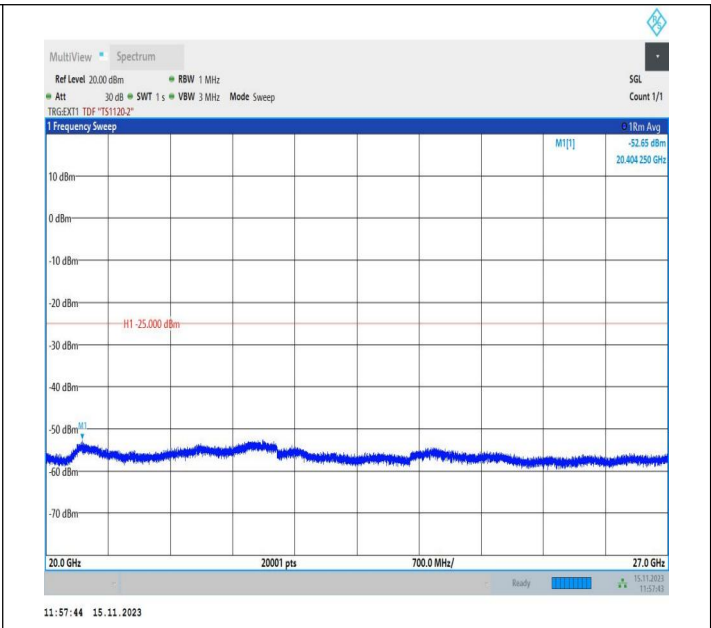

Band38_15MHz_16QAM_37825_1RB#0_20000~27000_20000~27000