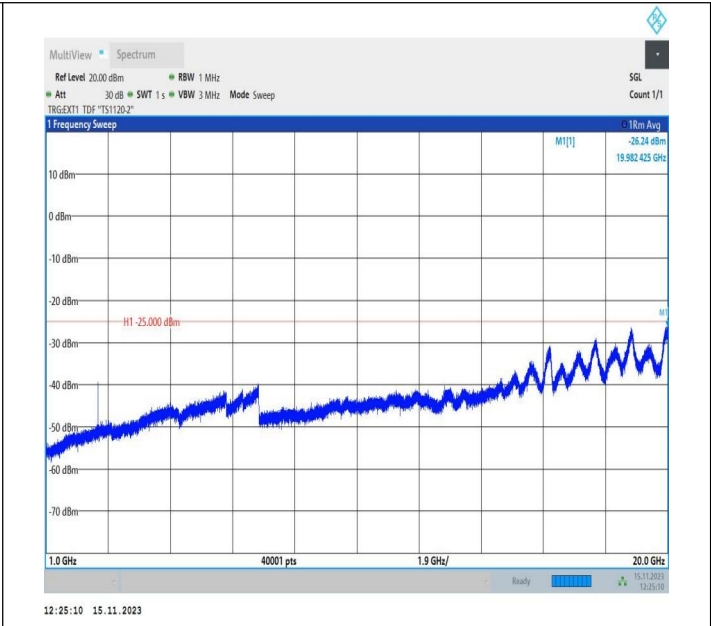

Band38_20MHz_QPSK_38150_1RB#0_1000~20000_1000~20000