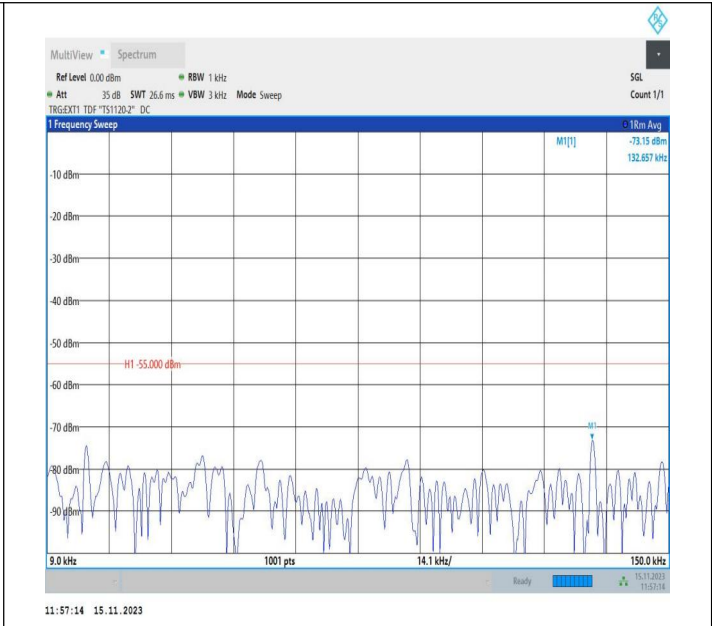

Band38_15MHz_16QAM_37825_1RB#0_0.009~0.15_0.009~0.15
15