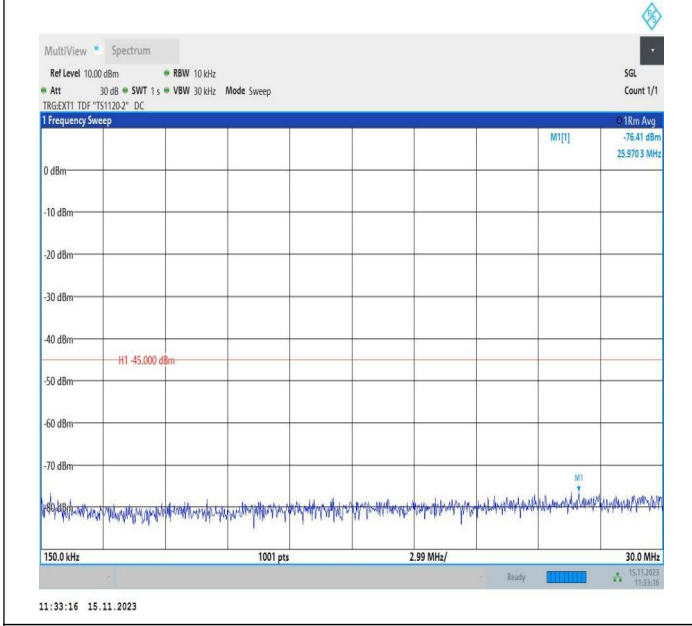

Band38_10MHz_16QAM_38000_1RB#0_0.15~30_0.15~30