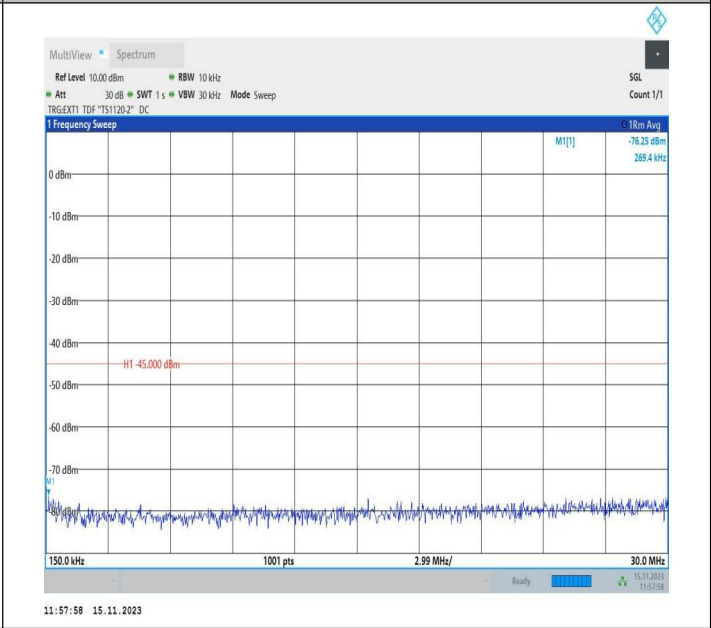

Band38_15MHz_QPSK_38000_1RB#0_0.15~30_0.15~30