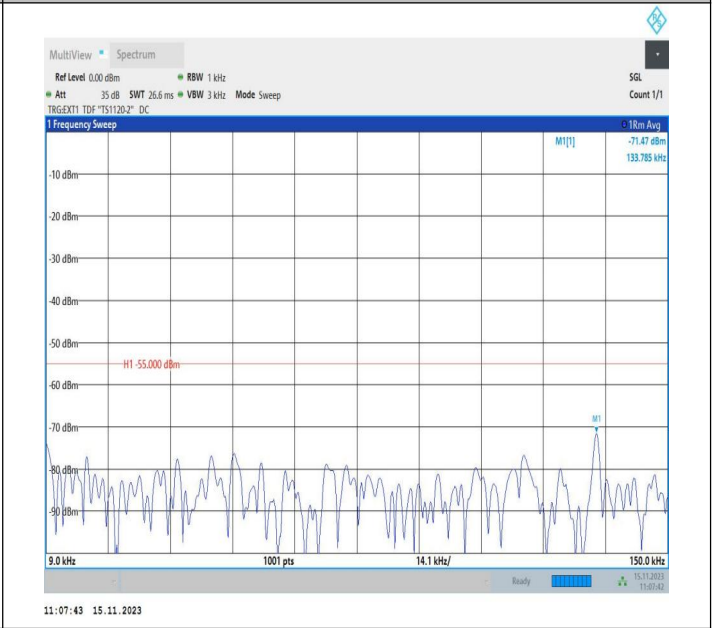

Band38_5MHz_16QAM_38000_1RB#0_0.009~0.15_0.009~0.1
5