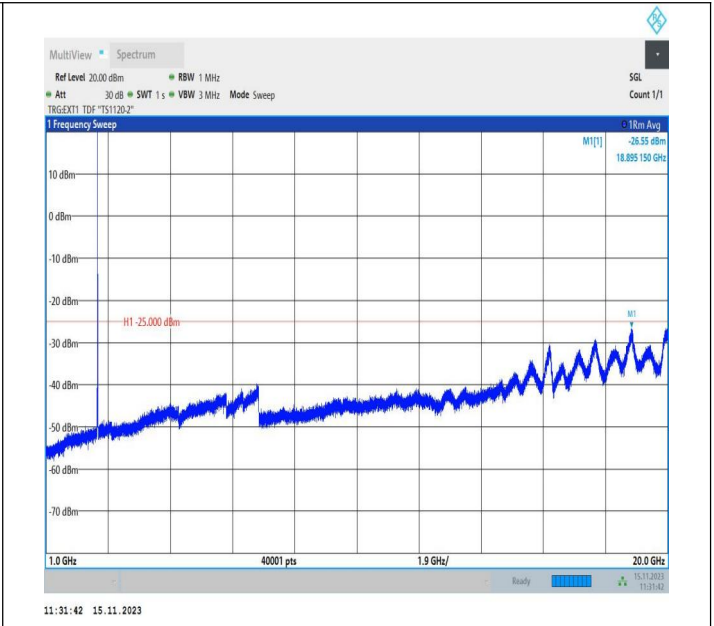

Band38_10MHz_QPSK_37800_1RB#0_1000~20000_1000~20000