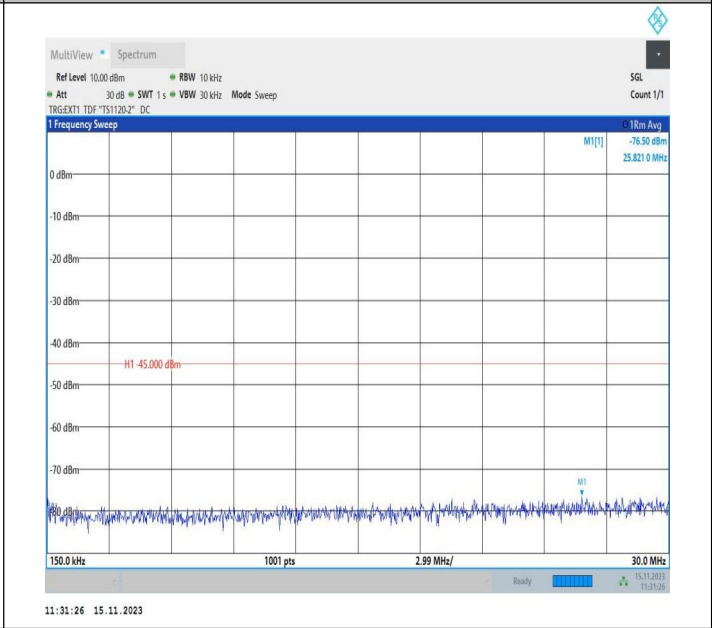

Band38_10MHz_QPSK_37800_1RB#0_0.15~30_0.15~30