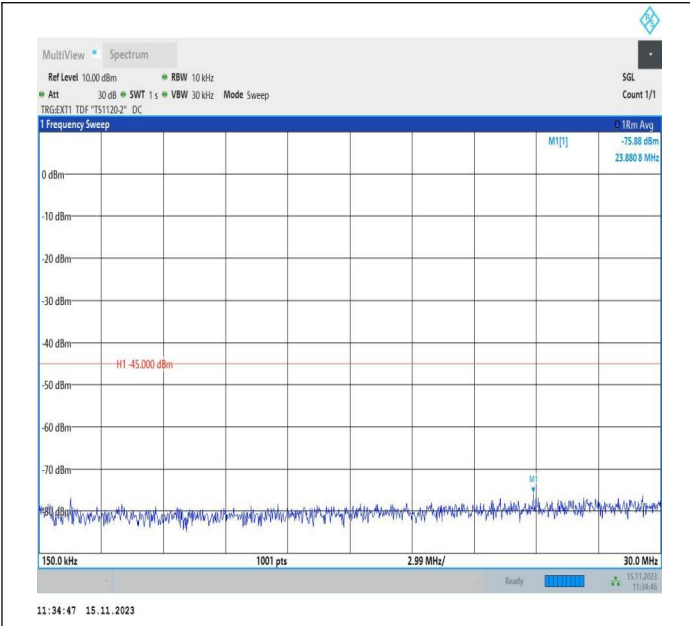

Band38\_10MHz\_QPSK\_38200\_1RB#0\_30~1000\_30~1000

Band38\_10MHz\_QPSK\_38200\_1RB#0\_1000~20000\_1000~20000

Band38\_10MHz\_QPSK\_38200\_1RB#0\_20000~27000\_20000~27000

Band38\_10MHz\_16QAM\_38200\_1RB#0\_0.009~0.15\_0.009~0.15