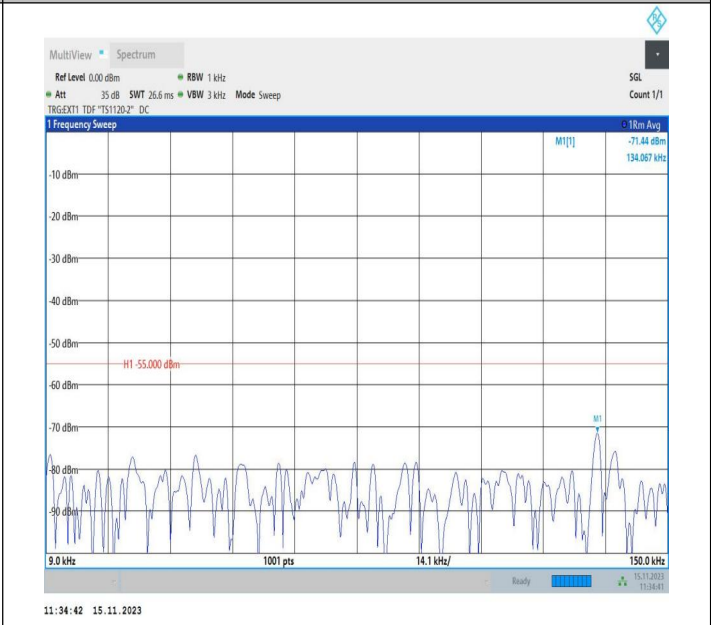

Band38_10MHz_16QAM_38200_1RB#0_0.009~0.15_0.009~0.15