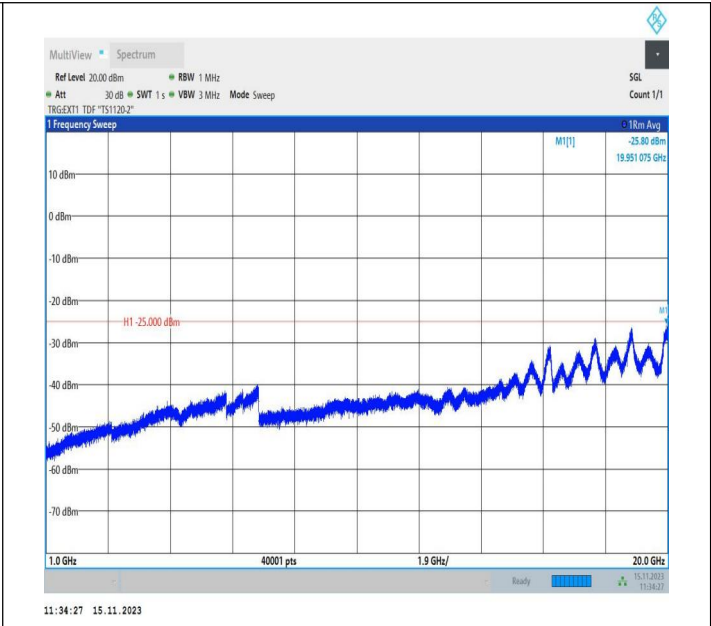

Band38_10MHz_QPSK_38200_1RB#0_1000~20000_1000~20000