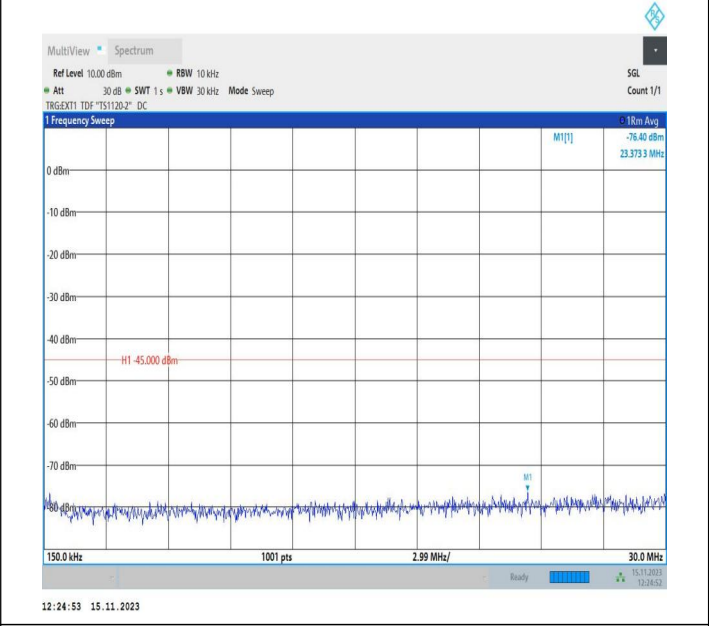

Band38_20MHz_QPSK_38150_1RB#0_0.15~30_0.15~30