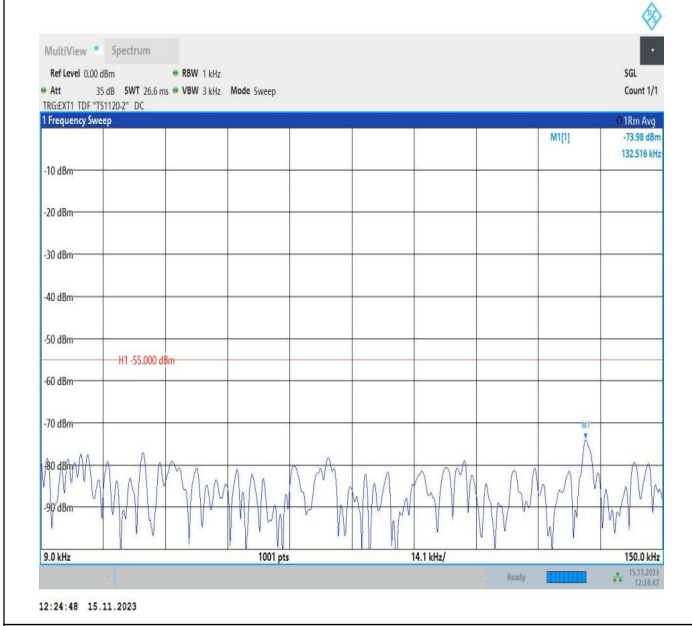

Band38_20MHz_QPSK_38150_1RB#0_0.009~0.15_0.009~0.15