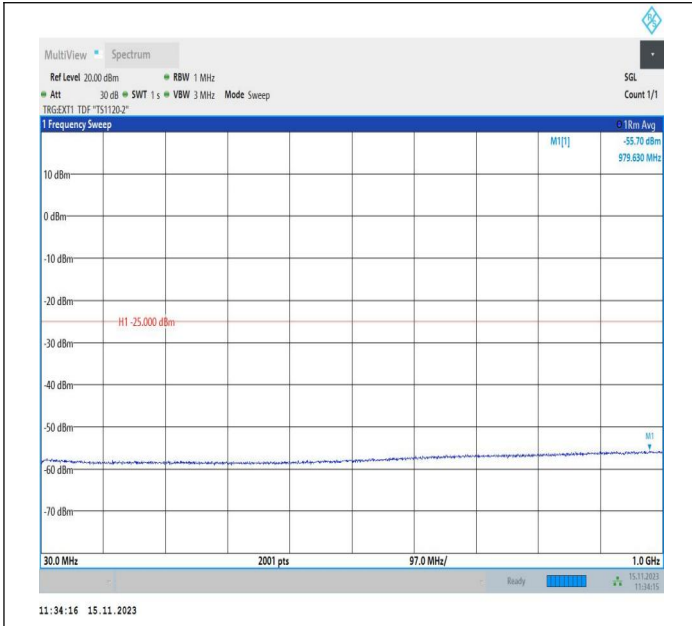

Band38\_10MHz\_16QAM\_38000\_1RB#0\_1000~20000\_1000~20000

Band38\_10MHz\_16QAM\_38000\_1RB#0\_20000~27000\_20000~27000

Band38\_10MHz\_QPSK\_38200\_1RB#0\_0.009~0.15\_0.009~0.15

Band38\_10MHz\_QPSK\_38200\_1RB#0\_0.15~30\_0.15~30