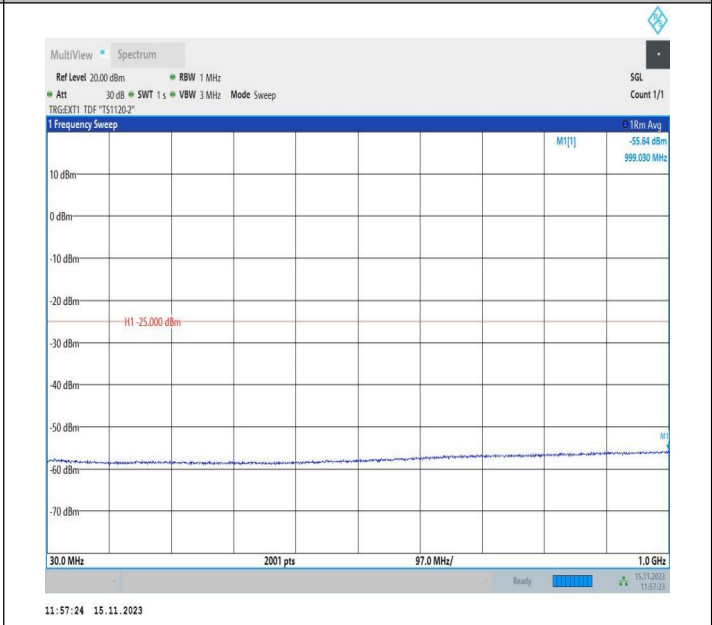

Band38_15MHz_16QAM_37825_1RB#0_30~1000_30~1000