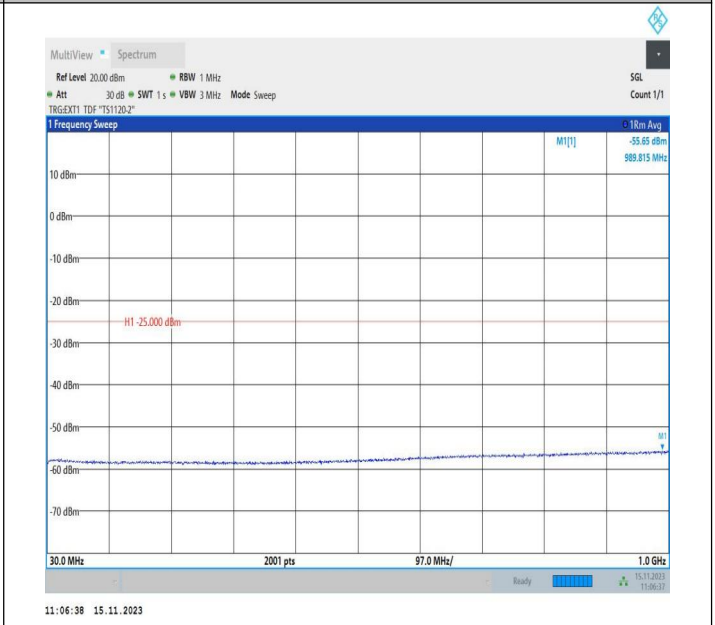

Band38_5MHz_16QAM_37775_1RB#0_30~1000_30~1000