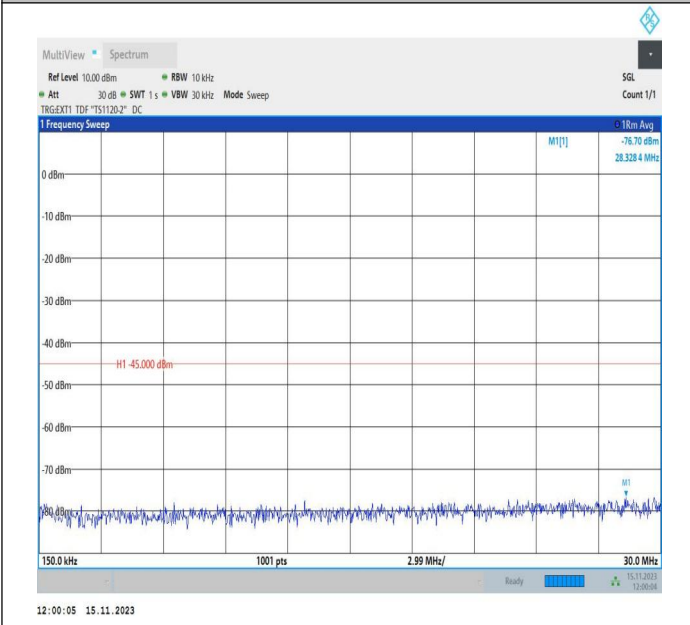

Band38_15MHz_16QAM_38175_1RB#0_0.15~30_0.15~30