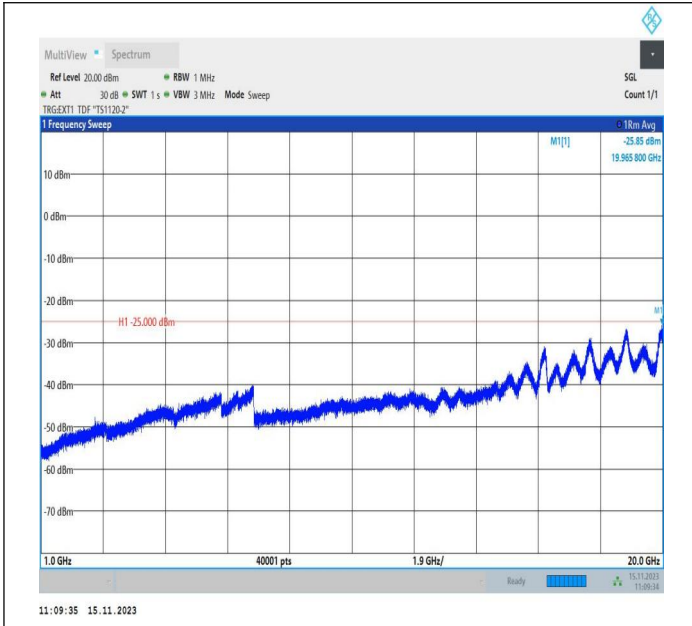

Band38\_5MHz\_QPSK\_38225\_1RB#0\_20000~27000\_20000~27000

Band38\_5MHz\_16QAM\_38225\_1RB#0\_0.009~0.15\_0.009~0.15 5

Band38\_5MHz\_16QAM\_38225\_1RB#0\_0.15~30\_0.15~30

Band38\_5MHz\_16QAM\_38225\_1RB#0\_30~1000\_30~1000