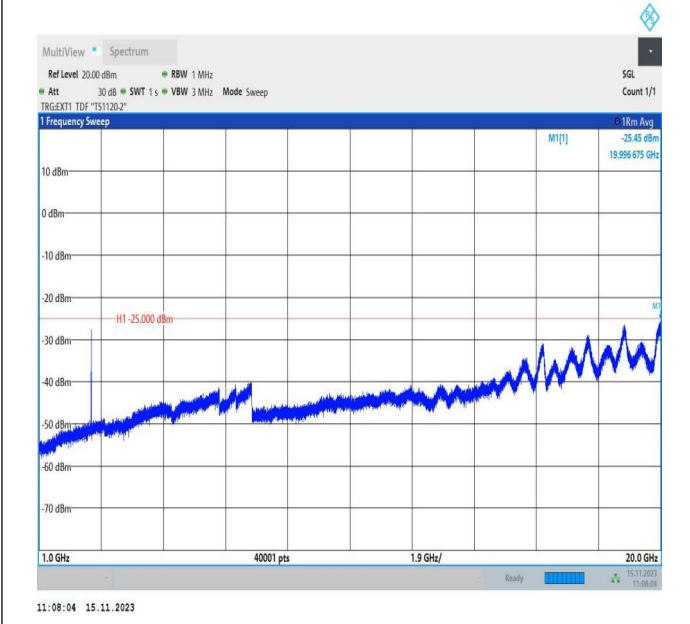

Band38_5MHz_16QAM_38000_1RB#0_1000~20000_1000~20000