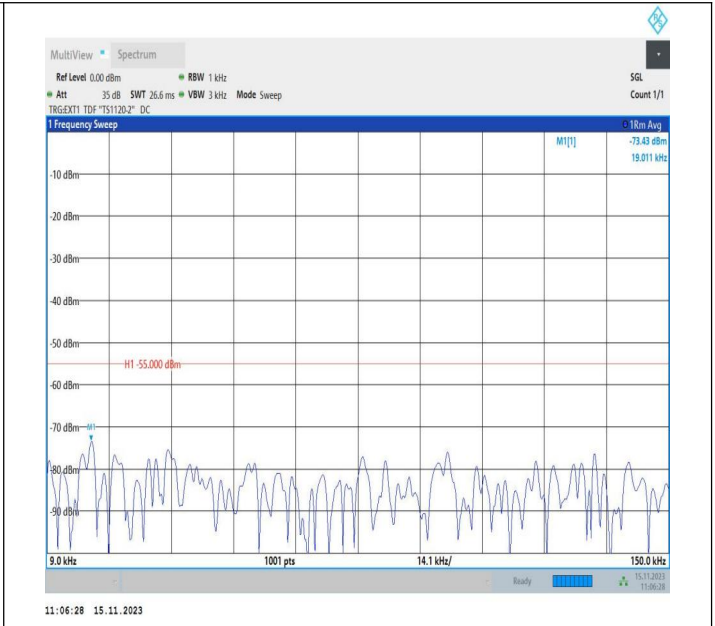

Band38_5MHz_16QAM_37775_1RB#0_0.009~0.15_0.009~0.15
5