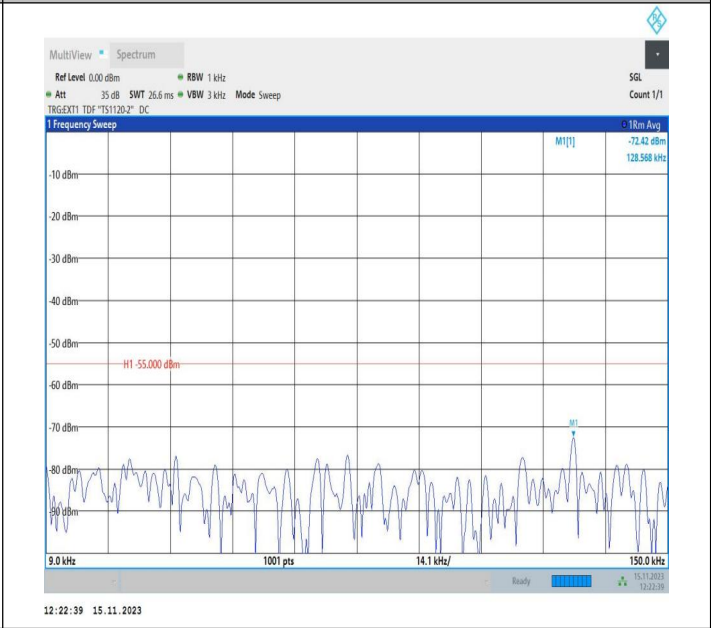

Band38_20MHz_16QAM_37850_1RB#0_0.009~0.15_0.009~0.15