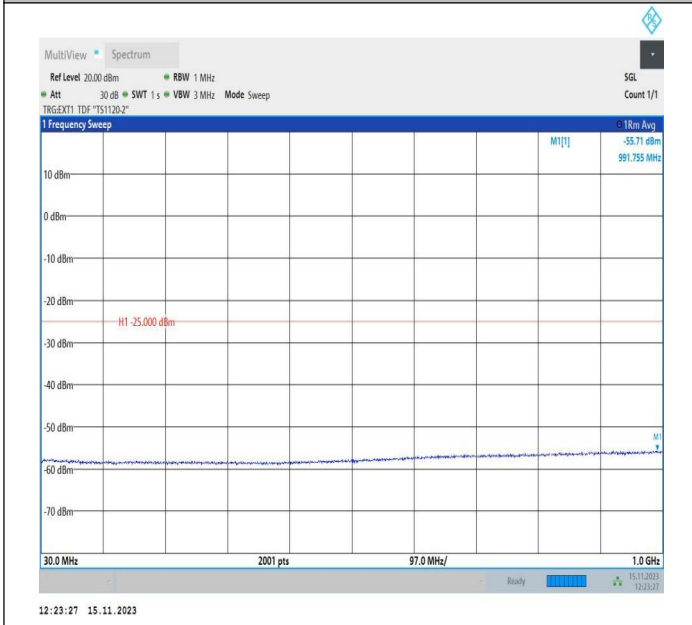

Band38_20MHz_QPSK_38000_1RB#0_30~1000_30~1000