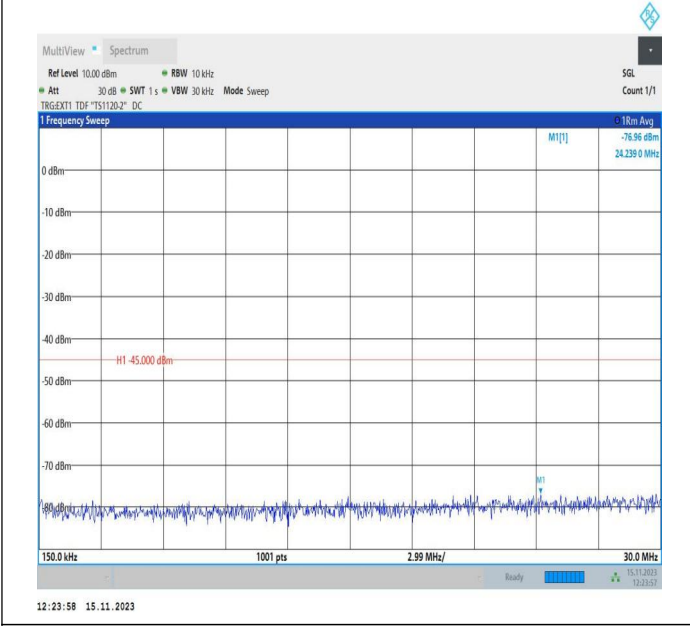

Band38_20MHz_16QAM_38000_1RB#0_0.15~30_0.15~30