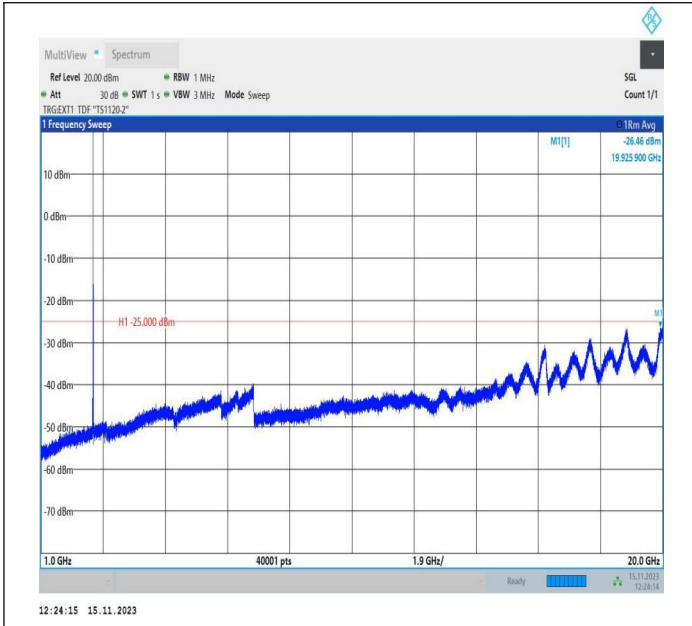

Band38\_20MHz\_QPSK\_38000\_1RB#0\_20000~27000\_20000  
 ~27000

Band38\_20MHz\_16QAM\_38000\_1RB#0\_0.009~0.15\_0.009~0.15  
 15

Band38\_20MHz\_16QAM\_38000\_1RB#0\_0.15~30\_0.15~30

Band38\_20MHz\_16QAM\_38000\_1RB#0\_30~1000\_30~1000