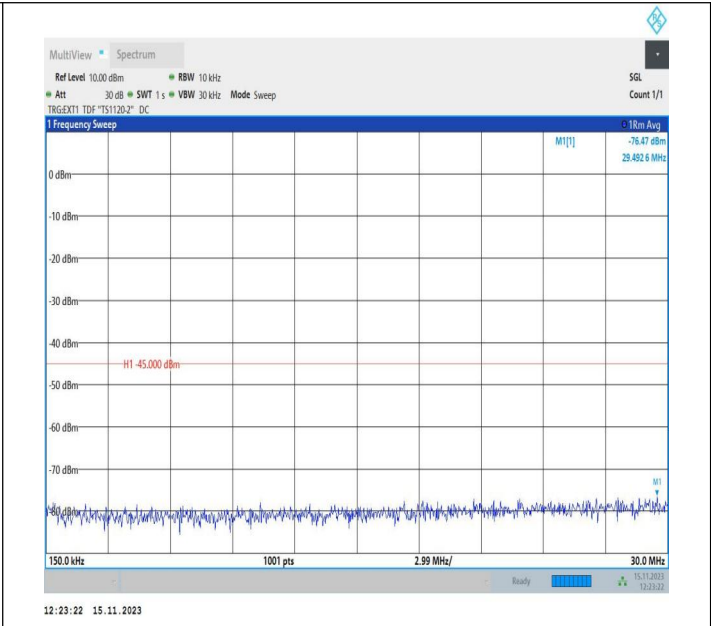

Band38_20MHz_QPSK_38000_1RB#0_0.15~30_0.15~30