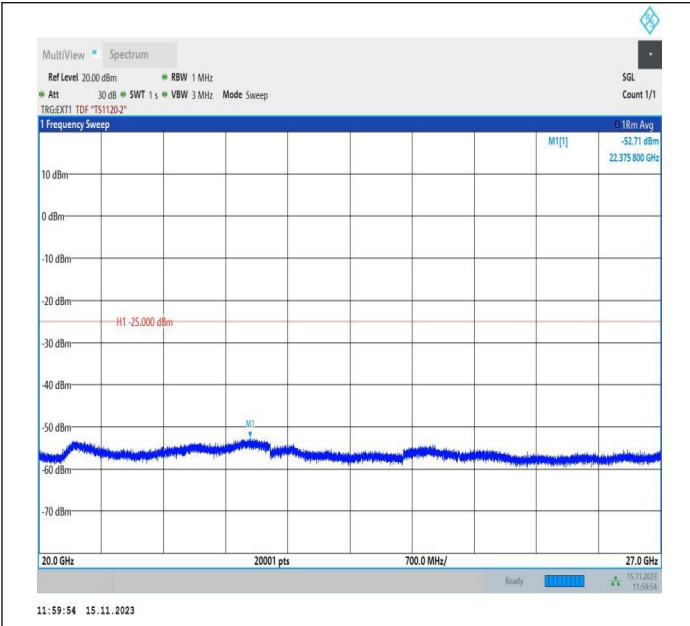

Band38\_15MHz\_QPSK\_38175\_1RB#0\_0.009~0.15\_0.009~0.15  
 15

Band38\_15MHz\_QPSK\_38175\_1RB#0\_0.15~30\_0.15~30  
 000

Band38\_15MHz\_QPSK\_38175\_1RB#0\_30~1000\_30~1000  
 000

Band38\_15MHz\_QPSK\_38175\_1RB#0\_1000~20000\_1000~20000  
 000