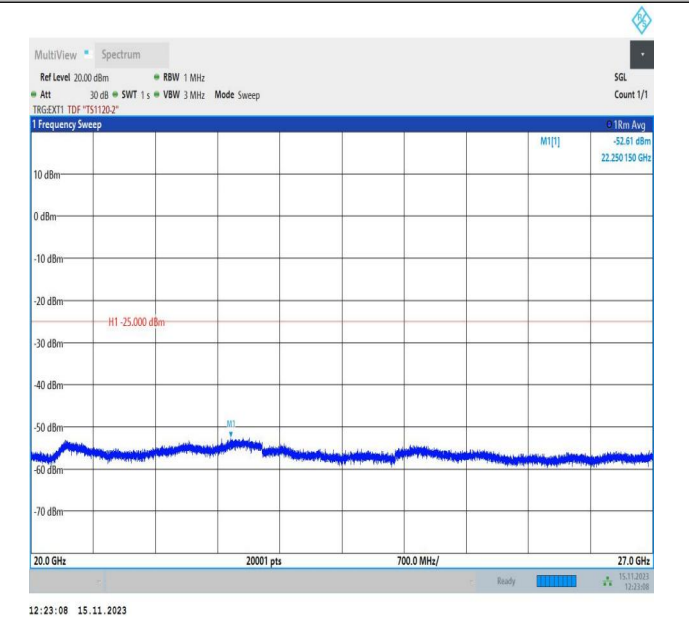

Band38_20MHz_16QAM_37850_1RB#0_20000~27000_20000~27000