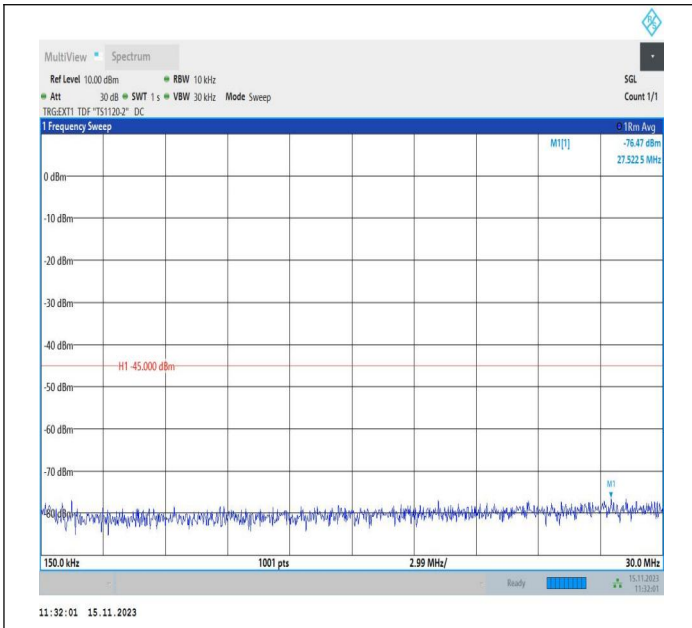

Band38\_10MHz\_QPSK\_37800\_1RB#0\_30~1000\_30~1000

Band38\_10MHz\_QPSK\_37800\_1RB#0\_1000~20000\_1000~20000

Band38\_10MHz\_QPSK\_37800\_1RB#0\_20000~27000\_20000~27000

Band38\_10MHz\_16QAM\_37800\_1RB#0\_0.009~0.15\_0.009~0.15