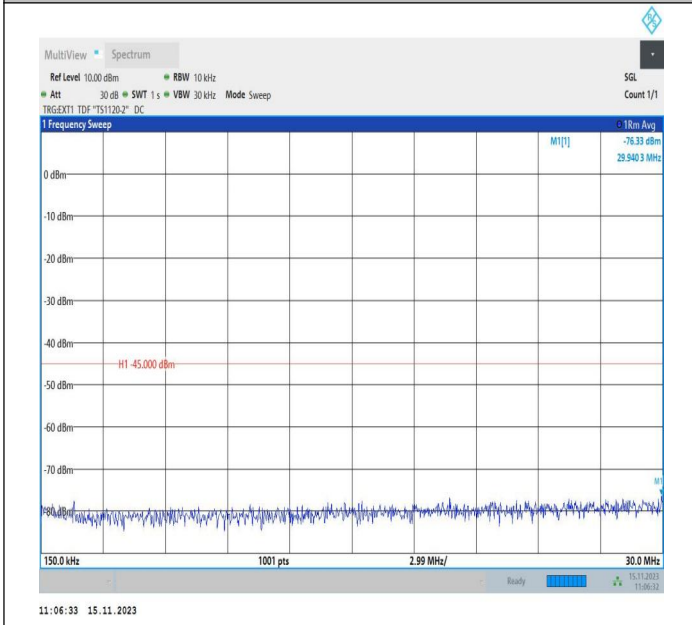

Band38_5MHz_16QAM_37775_1RB#0_0.15~30_0.15~30