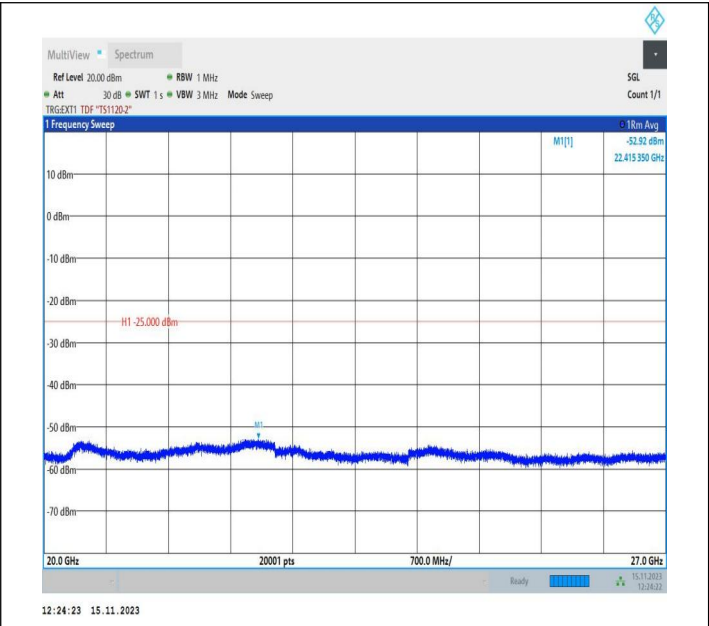

Band38_20MHz_16QAM_38000_1RB#0_20000~27000_20000~27000