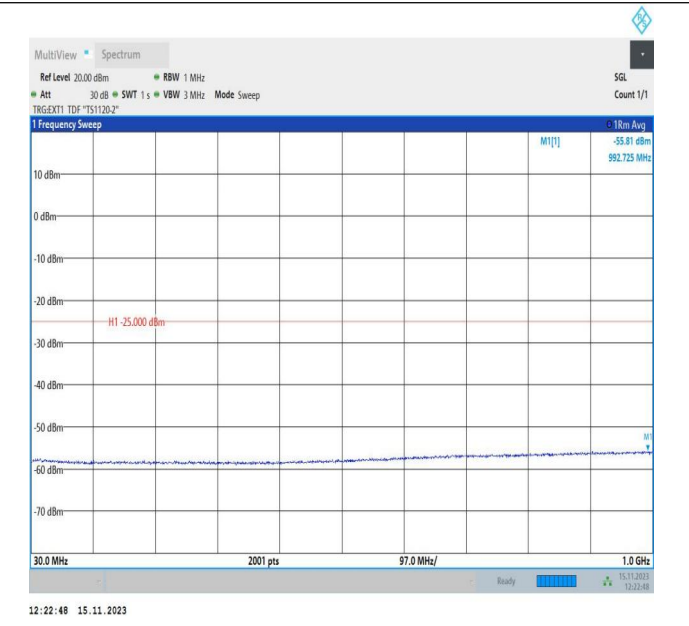

Band38\_20MHz\_QPSK\_37850\_1RB#0\_30~1000\_30~1000

Band38\_20MHz\_QPSK\_37850\_1RB#0\_1000~20000\_1000~20000

Band38\_20MHz\_QPSK\_37850\_1RB#0\_20000~27000\_20000~27000

Band38\_20MHz\_16QAM\_37850\_1RB#0\_0.009~0.15\_0.009~0.15