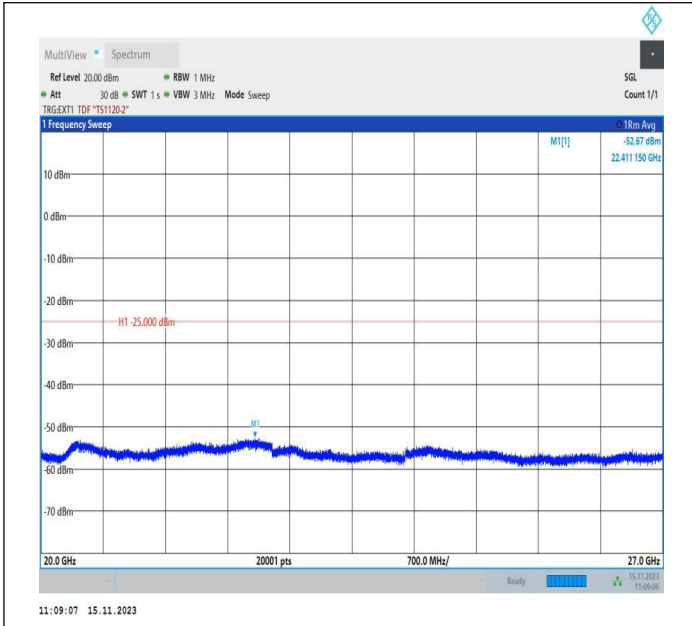

Band38\_5MHz\_QPSK\_38225\_1RB#0\_0.009~0.15\_0.009~0.1  
5

Band38\_5MHz\_QPSK\_38225\_1RB#0\_0.15~30\_0.15~30

Band38\_5MHz\_QPSK\_38225\_1RB#0\_30~1000\_30~1000

Band38\_5MHz\_QPSK\_38225\_1RB#0\_1000~20000\_1000~20000