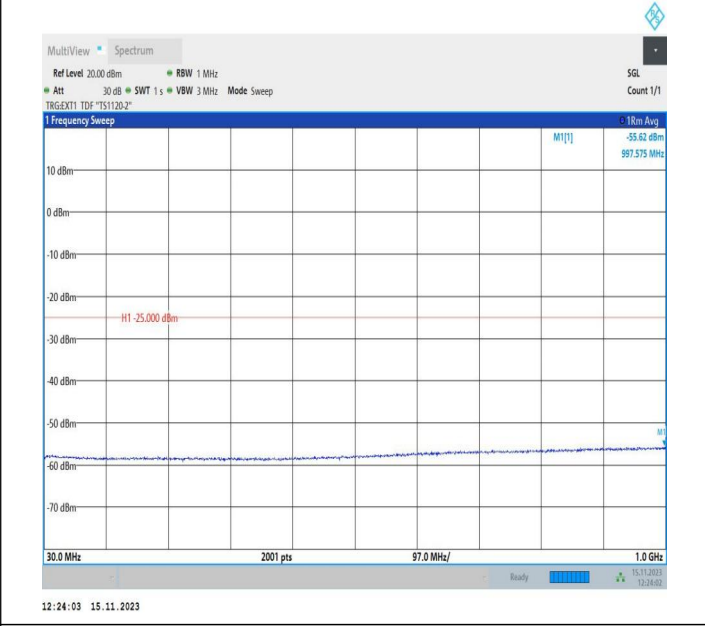

Band38_20MHz_16QAM_38000_1RB#0_30~1000_30~1000