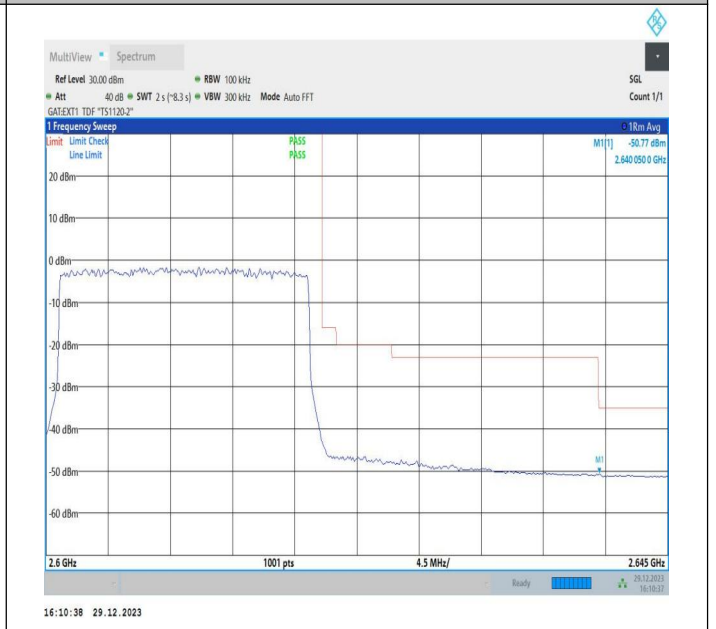

Band38\_20MHz\_64QAM\_37850\_1RB#0

Band38\_20MHz\_64QAM\_37850\_1RB#99

Band38\_20MHz\_64QAM\_37850\_100RB#0

Band38\_20MHz\_64QAM\_38150\_1RB#0

Band38\_20MHz\_64QAM\_38150\_1RB#99

Band38\_20MHz\_64QAM\_38150\_100RB#0

# Conducted Spurious Emission