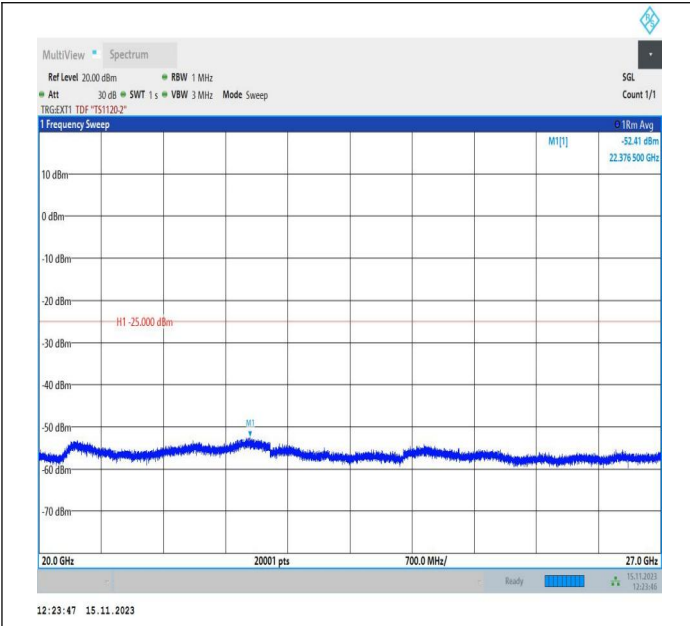

Band38\_20MHz\_QPSK\_38000\_1RB#0\_0.009~0.15\_0.009~0.15  
 15

Band38\_20MHz\_QPSK\_38000\_1RB#0\_0.15~30\_0.15~30

Band38\_20MHz\_QPSK\_38000\_1RB#0\_30~1000\_30~1000

Band38\_20MHz\_QPSK\_38000\_1RB#0\_1000~20000\_1000~20000  
 000