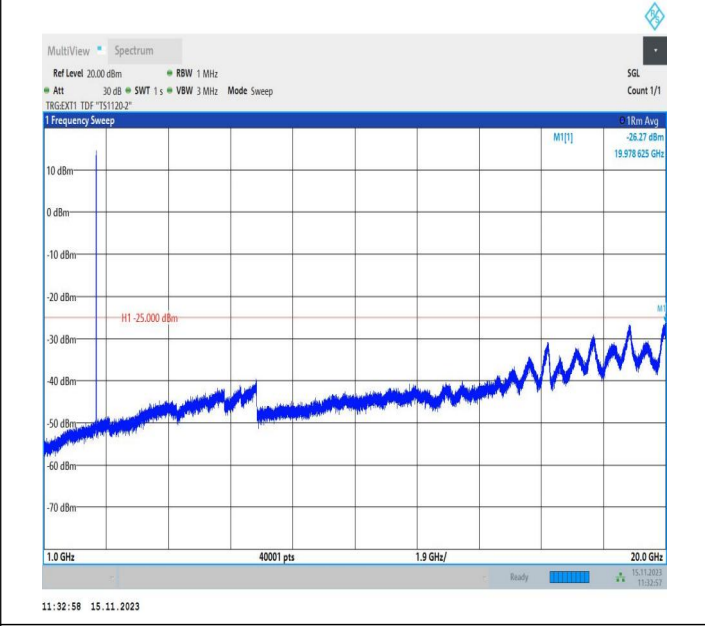

Band38_10MHz_QPSK_38000_1RB#0_1000~20000_1000~20000
000