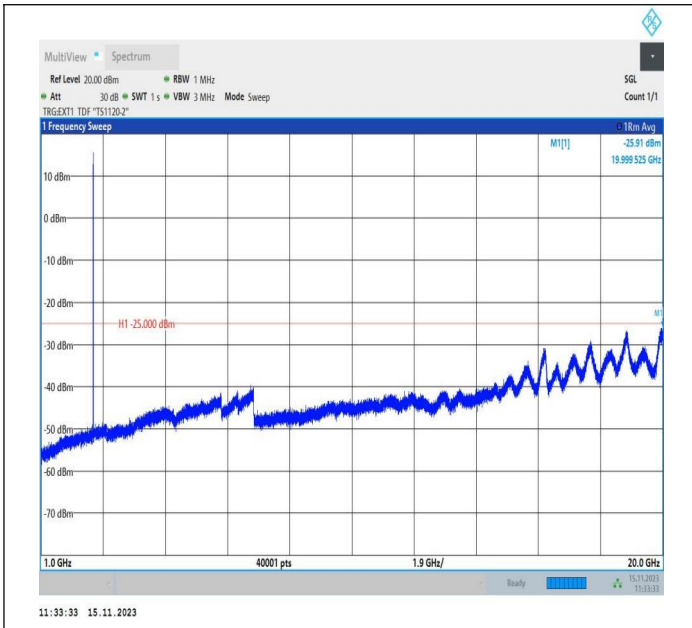

Band38\_10MHz\_QPSK\_38000\_1RB#0\_20000~27000\_20000  
 ~27000

Band38\_10MHz\_16QAM\_38000\_1RB#0\_0.009~0.15\_0.009~0.15  
 15

Band38\_10MHz\_16QAM\_38000\_1RB#0\_0.15~30\_0.15~30

Band38\_10MHz\_16QAM\_38000\_1RB#0\_30~1000\_30~1000