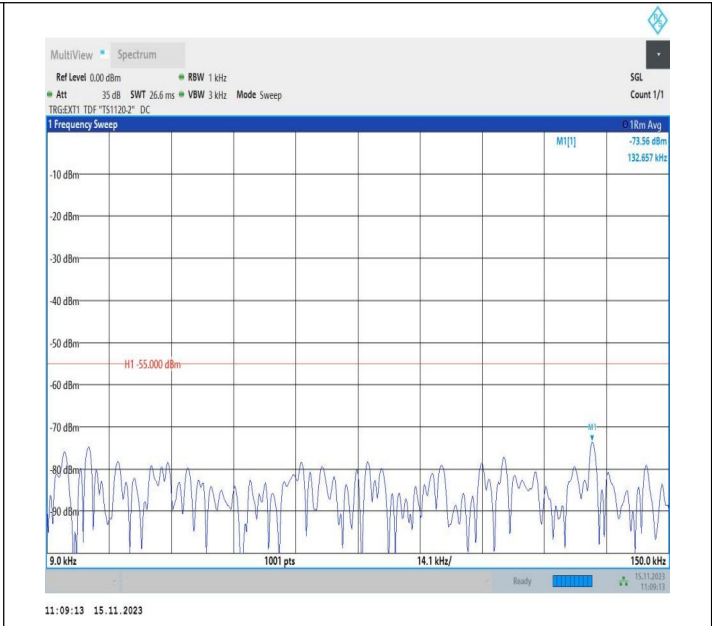

Band38_5MHz_16QAM_38225_1RB#0_0.009~0.15_0.009~0.15 5