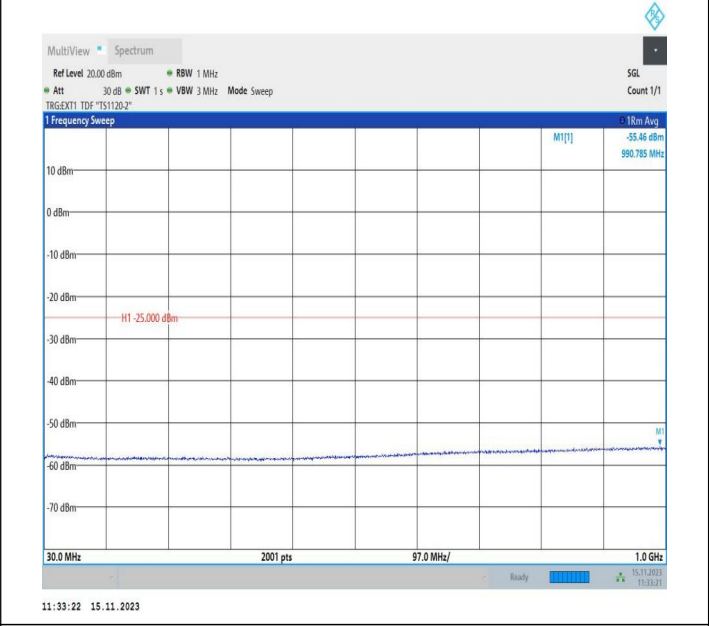

Band38_10MHz_16QAM_38000_1RB#0_30~1000_30~1000