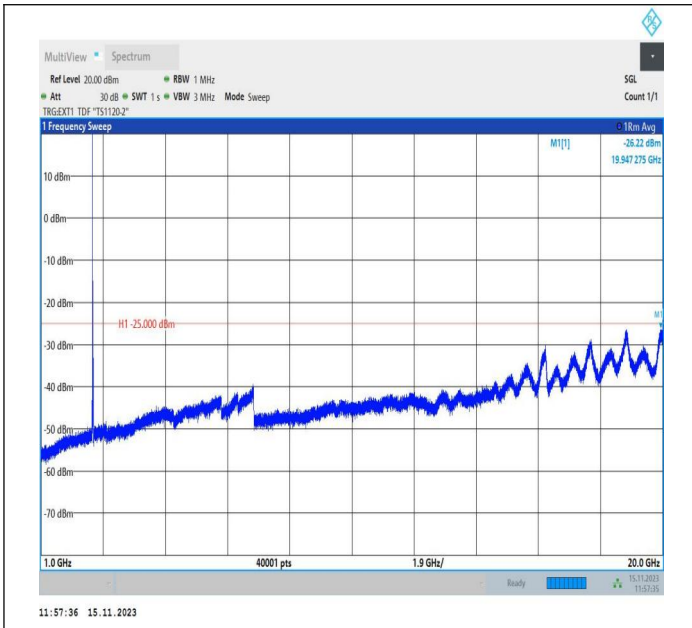

Band38\_15MHz\_QPSK\_37825\_1RB#0\_20000~27000\_20000  
 ~27000

Band38\_15MHz\_16QAM\_37825\_1RB#0\_0.009~0.15\_0.009~0.15  
 15

Band38\_15MHz\_16QAM\_37825\_1RB#0\_0.15~30\_0.15~30

Band38\_15MHz\_16QAM\_37825\_1RB#0\_30~1000\_30~1000