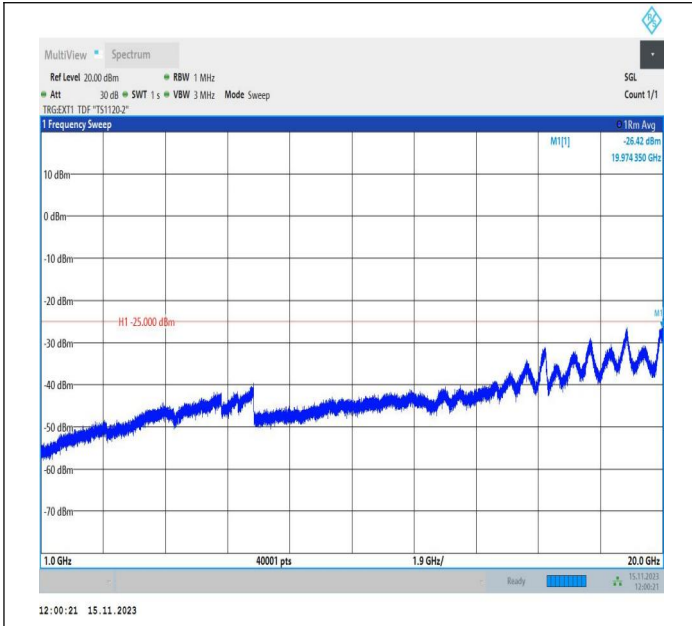

Band38\_15MHz\_QPSK\_38175\_1RB#0\_20000~27000\_20000  
 ~27000

Band38\_15MHz\_16QAM\_38175\_1RB#0\_0.009~0.15\_0.009~0.15  
 15

Band38\_15MHz\_16QAM\_38175\_1RB#0\_0.15~30\_0.15~30

Band38\_15MHz\_16QAM\_38175\_1RB#0\_30~1000\_30~1000