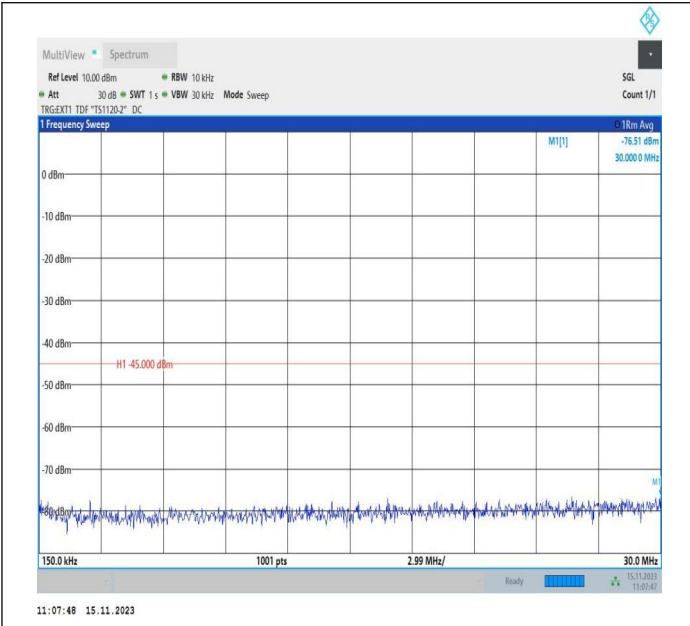

Band38\_5MHz\_QPSK\_38000\_1RB#0\_30~1000\_30~1000

Band38\_5MHz\_QPSK\_38000\_1RB#0\_1000~20000\_1000~200  
00

Band38\_5MHz\_QPSK\_38000\_1RB#0\_20000~27000\_20000~27000

Band38\_5MHz\_16QAM\_38000\_1RB#0\_0.009~0.15\_0.009~0.1  
5