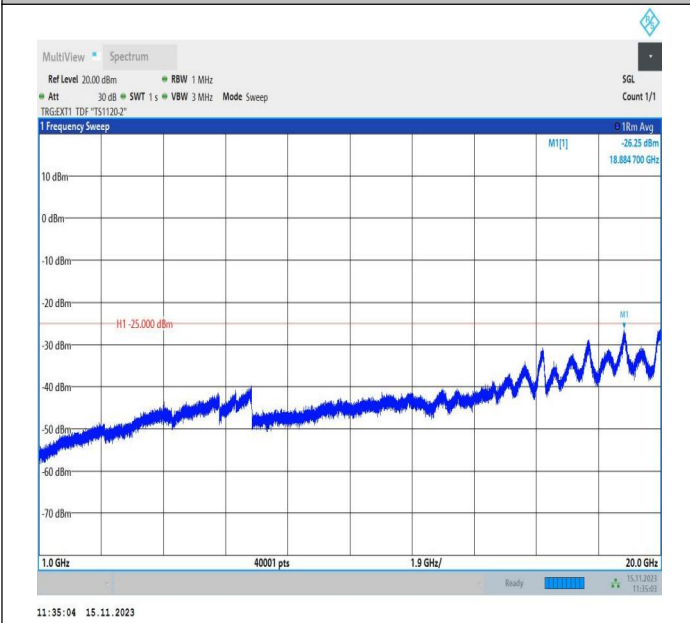

Band38_10MHz_16QAM_38200_1RB#0_1000~20000_1000~20000