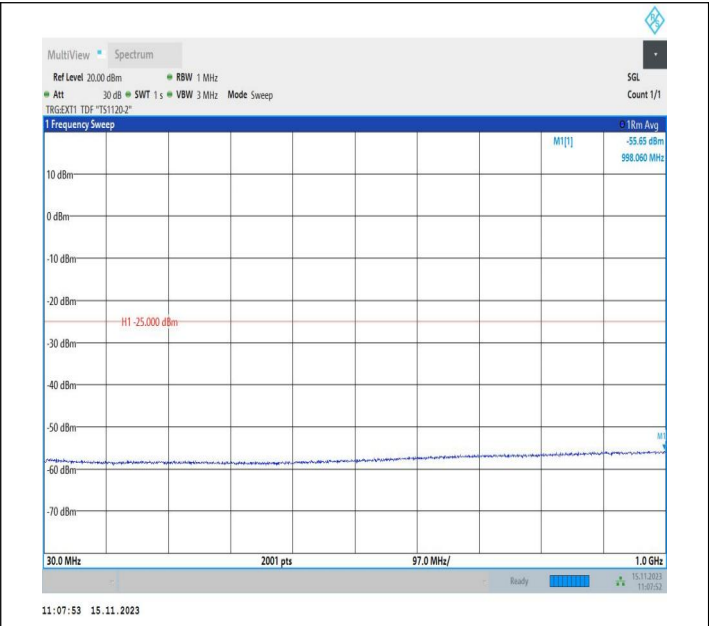

Band38_5MHz_16QAM_38000_1RB#0_30~1000_30~1000