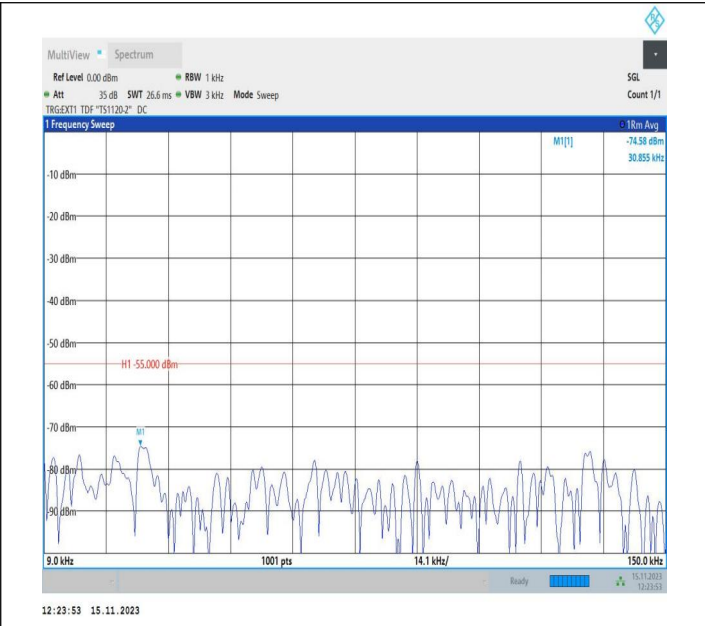

Band38_20MHz_16QAM_38000_1RB#0_0.009~0.15_0.009~0.15
15