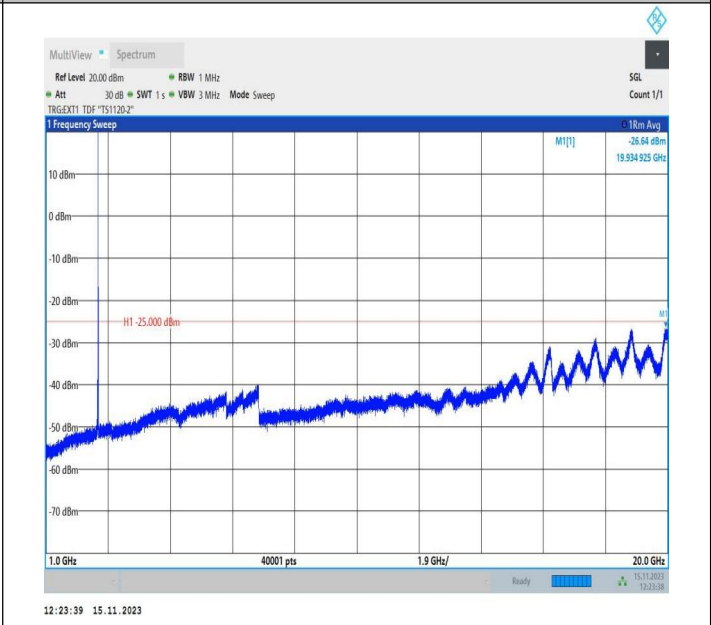

Band38_20MHz_QPSK_38000_1RB#0_1000~20000_1000~20000
000