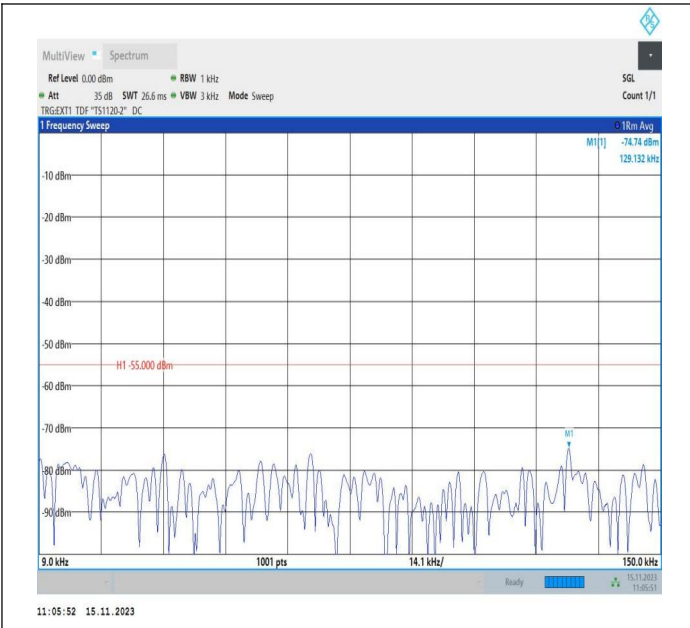

Conducted Spurious Emission

Test Graphs

Band38_5MHz_QPSK_37775_1RB#0_0.009~0.15_0.009~0.1
5