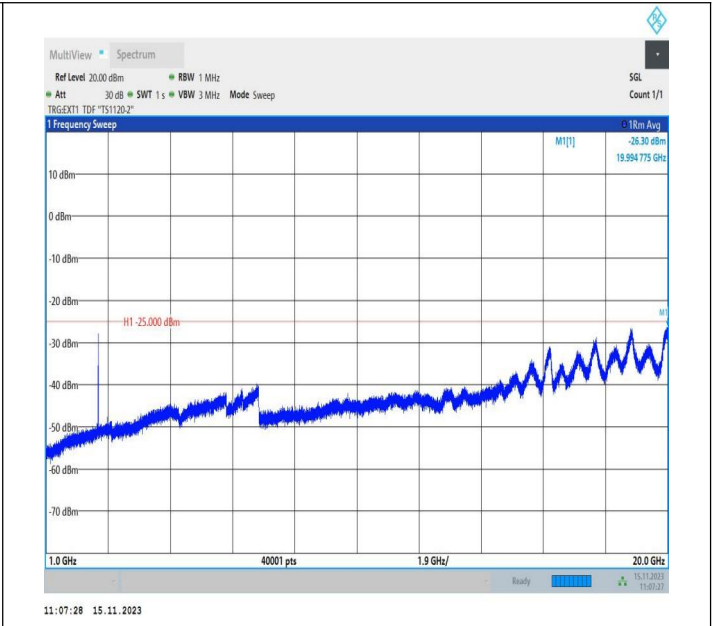

Band38_5MHz_QPSK_38000_1RB#0_1000~20000_1000~200
00