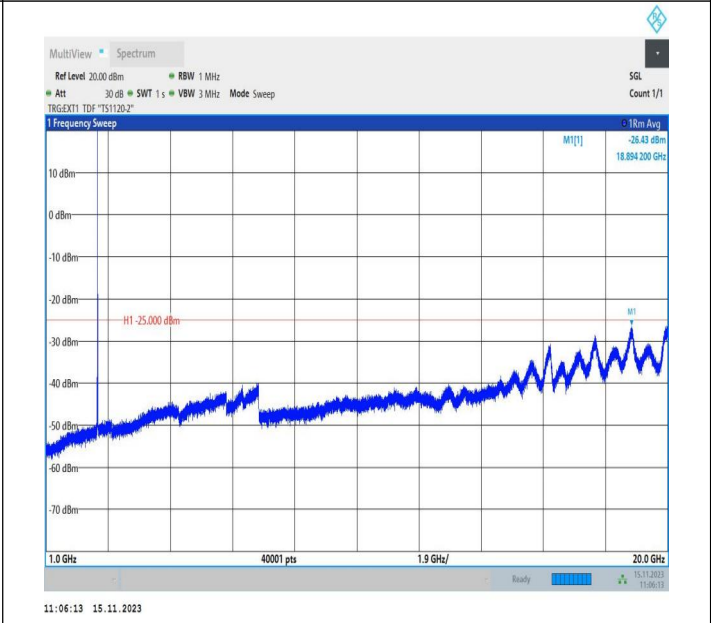

# Conducted Spurious Emission

## Test Graphs

Band38\_5MHz\_QPSK\_37775\_1RB#0\_0.009~0.15\_0.009~0.1  
5

Band38\_5MHz\_QPSK\_37775\_1RB#0\_0.15~30\_0.15~30

Band38\_5MHz\_QPSK\_37775\_1RB#0\_30~1000\_30~1000

Band38\_5MHz\_QPSK\_37775\_1RB#0\_1000~20000\_1000~200  
00