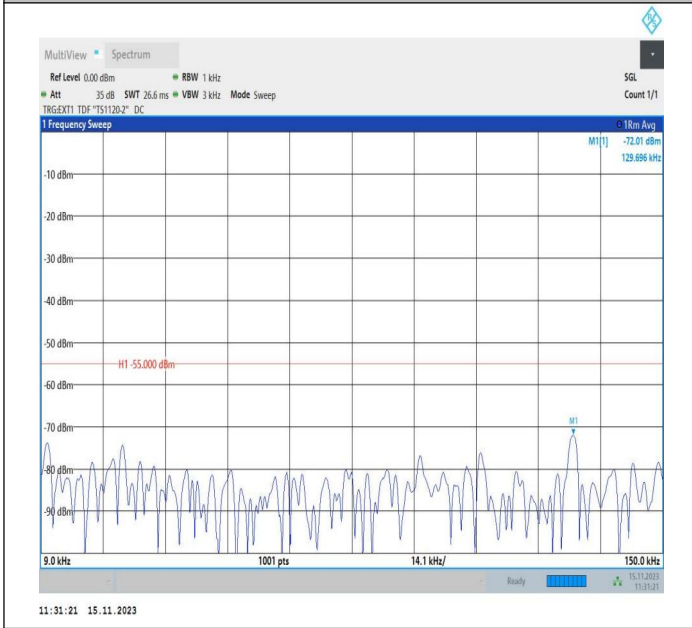

Band38_10MHz_QPSK_37800_1RB#0_0.009~0.15_0.009~0.15