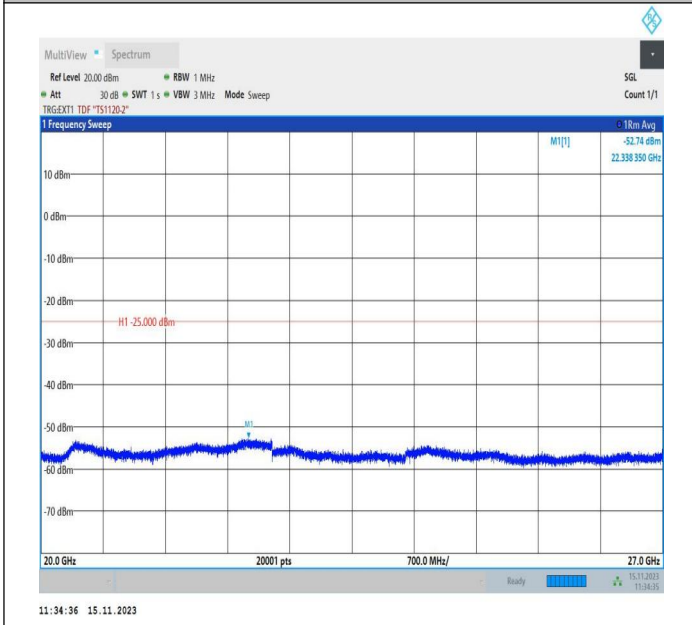

Band38_10MHz_QPSK_38200_1RB#0_20000~27000_20000~27000