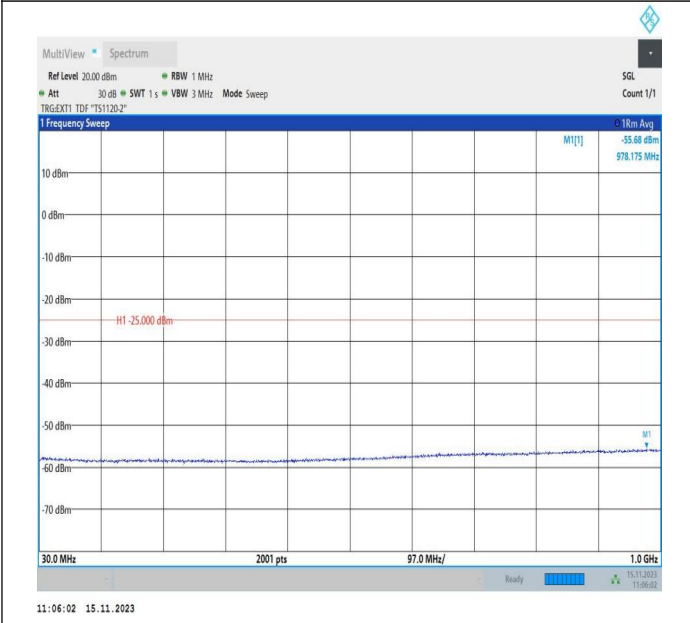

# Conducted Spurious Emission

## Test Graphs

Band38\_5MHz\_QPSK\_37775\_1RB#0\_0.009~0.15\_0.009~0.1  
5

Band38\_5MHz\_QPSK\_37775\_1RB#0\_0.15~30\_0.15~30

Band38\_5MHz\_QPSK\_37775\_1RB#0\_30~1000\_30~1000

Band38\_5MHz\_QPSK\_37775\_1RB#0\_1000~20000\_1000~200  
00