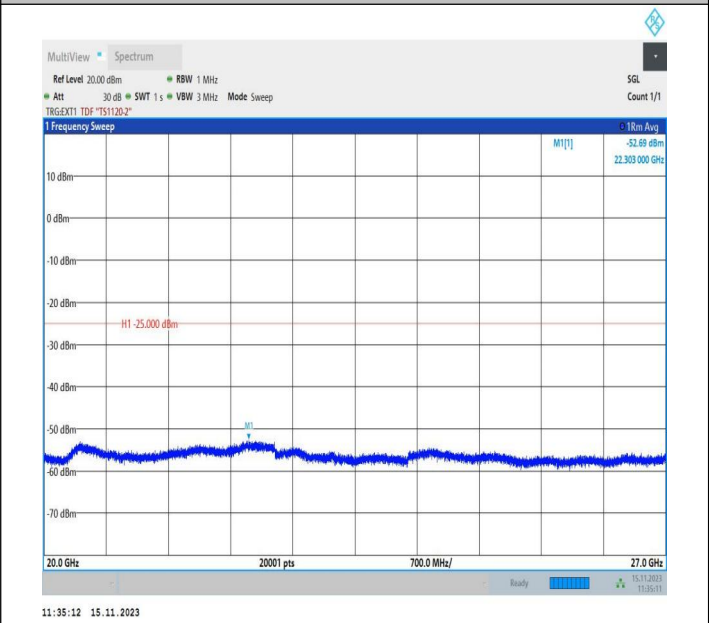

Band38_10MHz_16QAM_38200_1RB#0_20000~27000_20000~27000