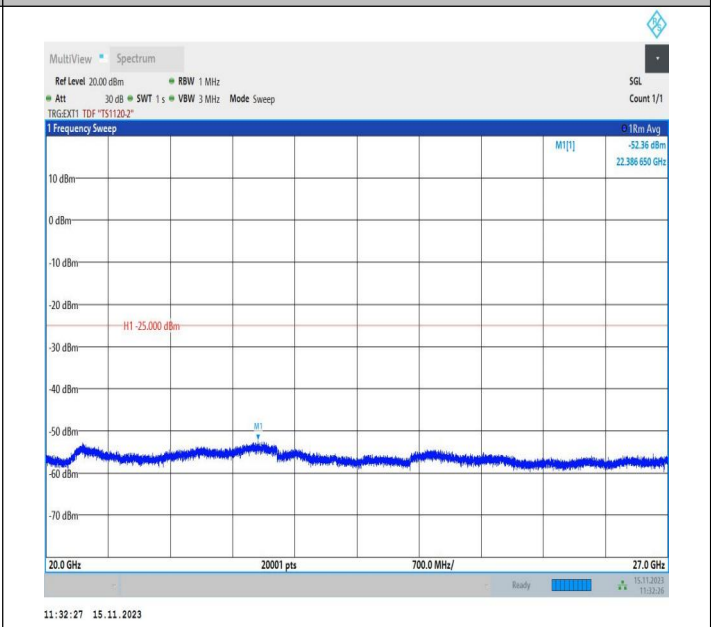

Band38_10MHz_16QAM_37800_1RB#0_20000~27000_20000~27000