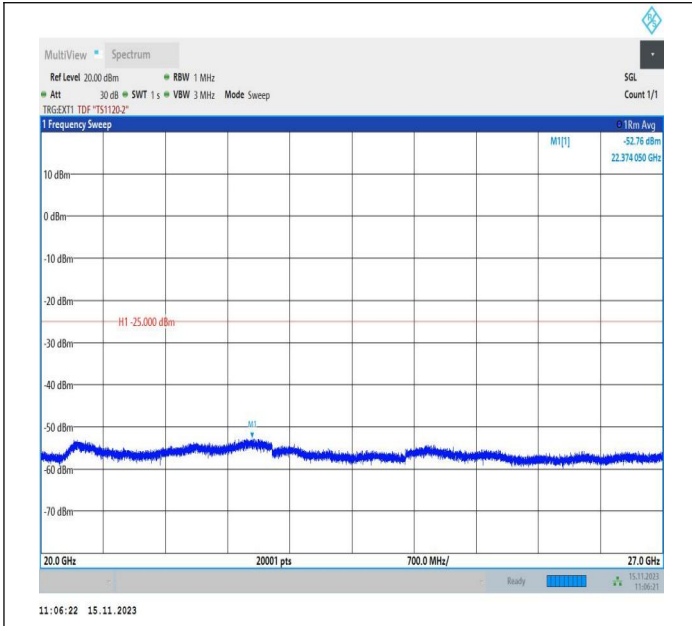

# Conducted Spurious Emission

## Test Graphs

Band38\_5MHz\_QPSK\_37775\_1RB#0\_0.009~0.15\_0.009~0.1  
5

Band38\_5MHz\_QPSK\_37775\_1RB#0\_0.15~30\_0.15~30

Band38\_5MHz\_QPSK\_37775\_1RB#0\_30~1000\_30~1000

Band38\_5MHz\_QPSK\_37775\_1RB#0\_1000~20000\_1000~200  
00