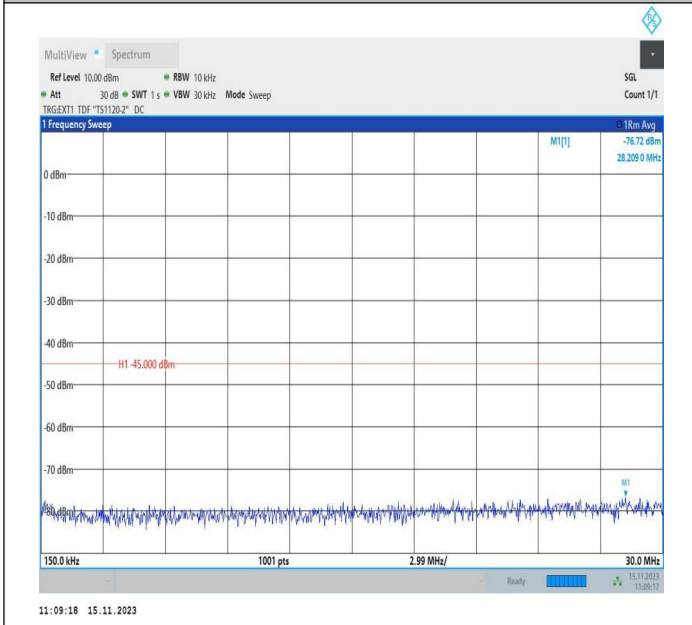

Band38_5MHz_16QAM_38225_1RB#0_0.15~30_0.15~30