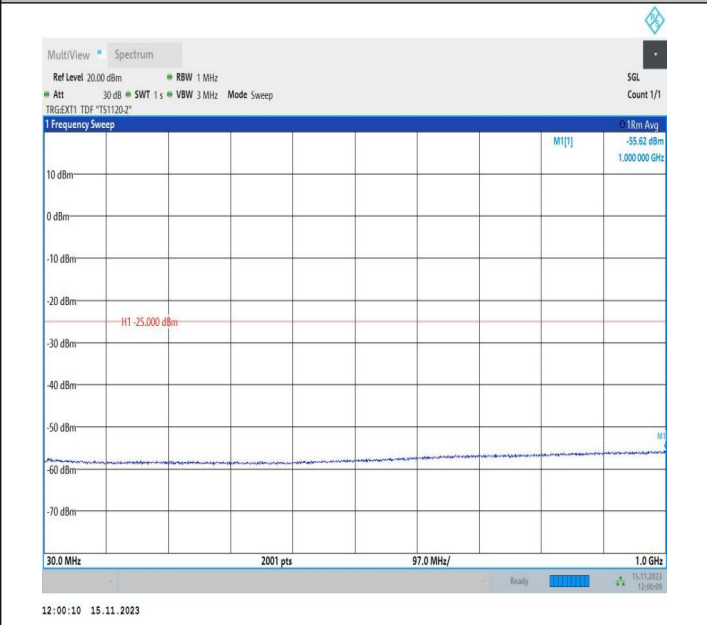

Band38_15MHz_16QAM_38175_1RB#0_30~1000_30~1000