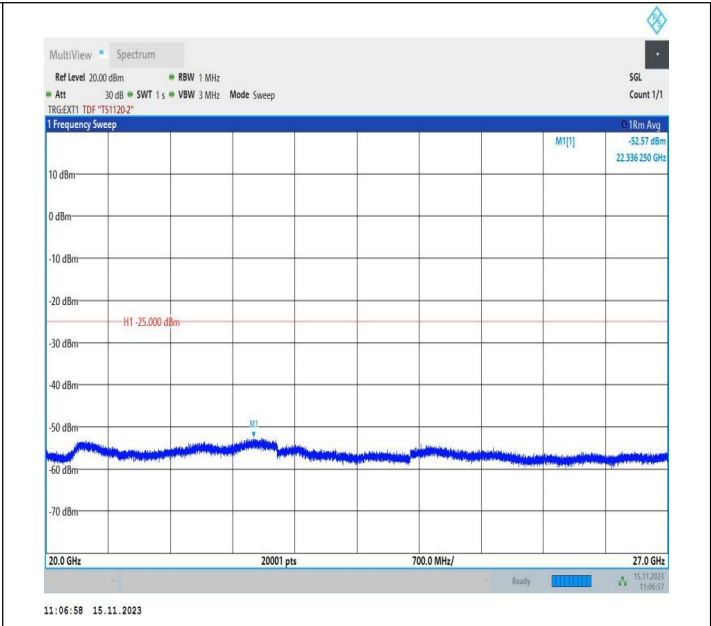

Band38_5MHz_16QAM_37775_1RB#0_20000~27000_20000~27000