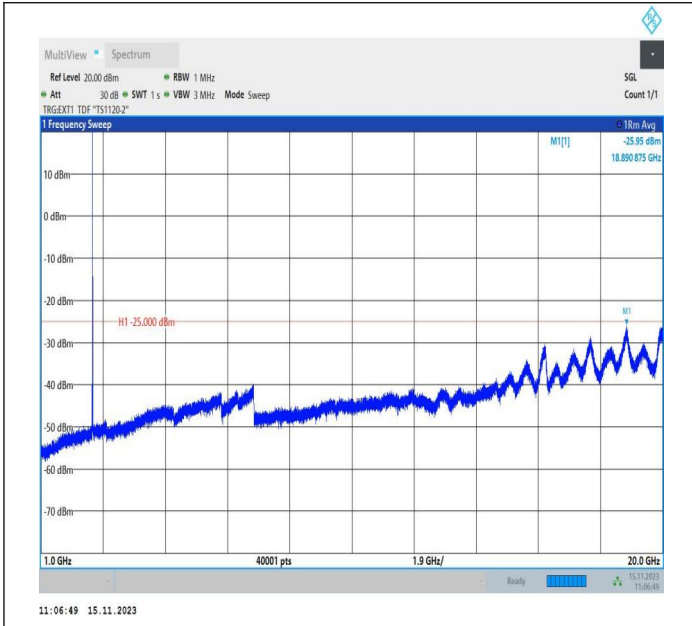

Band38\_5MHz\_QPSK\_37775\_1RB#0\_20000~27000\_20000~27000

Band38\_5MHz\_16QAM\_37775\_1RB#0\_0.009~0.15\_0.009~0.15  
5

Band38\_5MHz\_16QAM\_37775\_1RB#0\_0.15~30\_0.15~30

Band38\_5MHz\_16QAM\_37775\_1RB#0\_30~1000\_30~1000