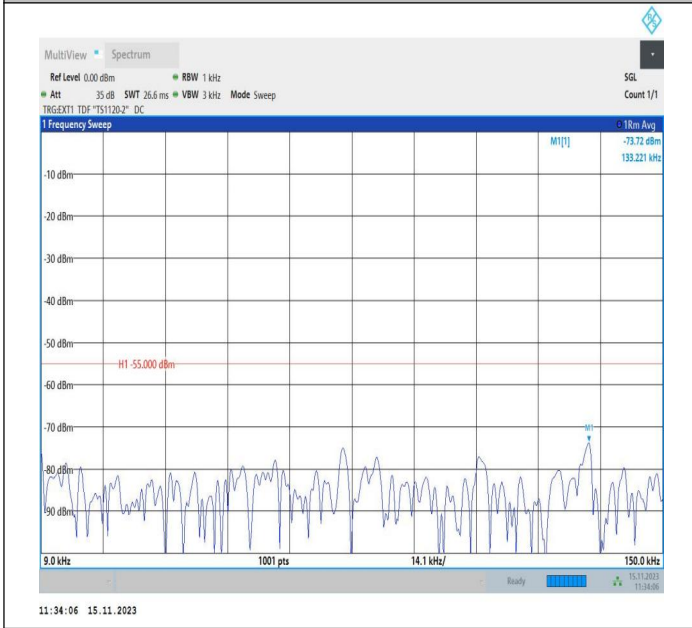

Band38_10MHz_QPSK_38200_1RB#0_0.009~0.15_0.009~0.15