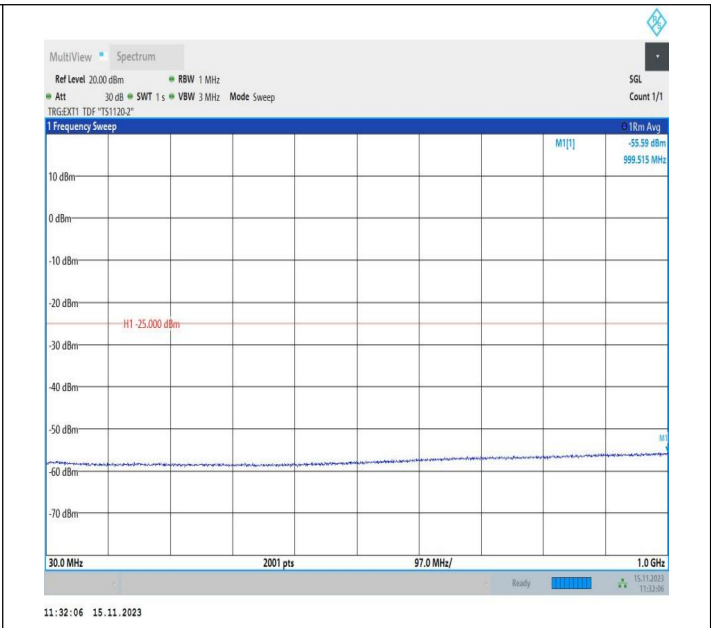

Band38_10MHz_16QAM_37800_1RB#0_30~1000_30~1000