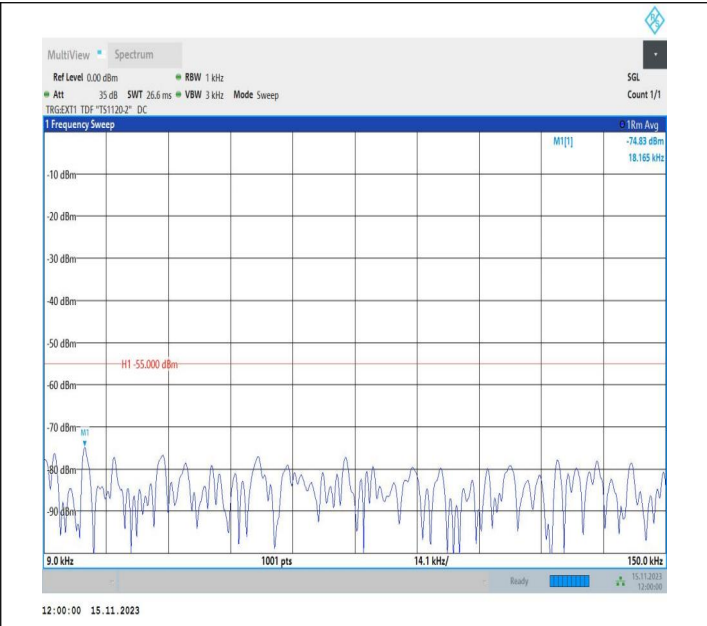

Band38_15MHz_16QAM_38175_1RB#0_0.009~0.15_0.009~0.15
15