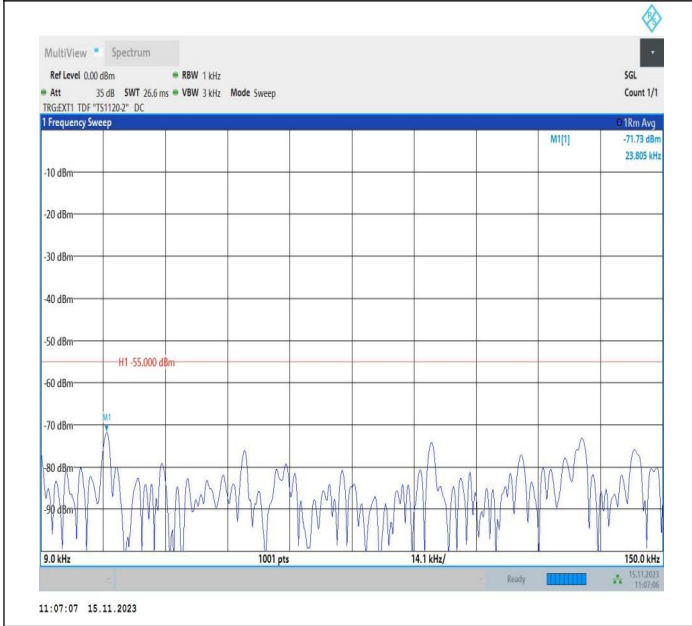

Band38_5MHz_QPSK_38000_1RB#0_0.009~0.15_0.009~0.1