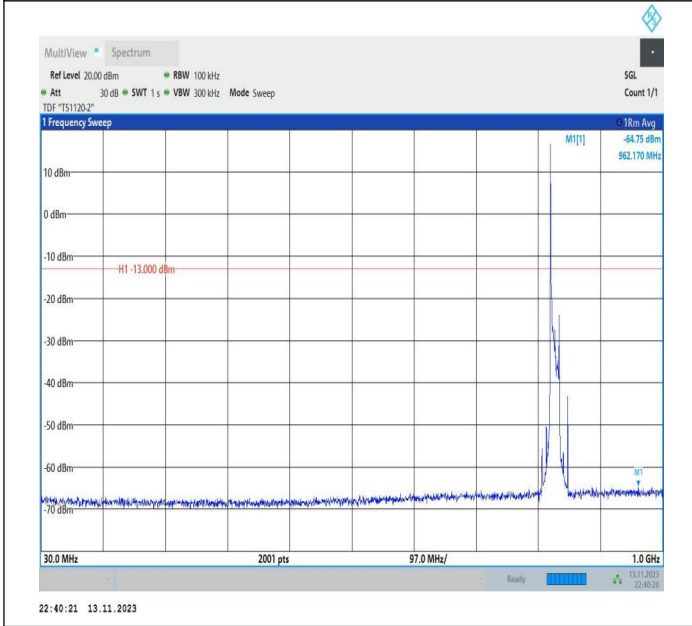

Band26_15MHz_QPSK_26865_1RB#0_30~1000_30~1000
0