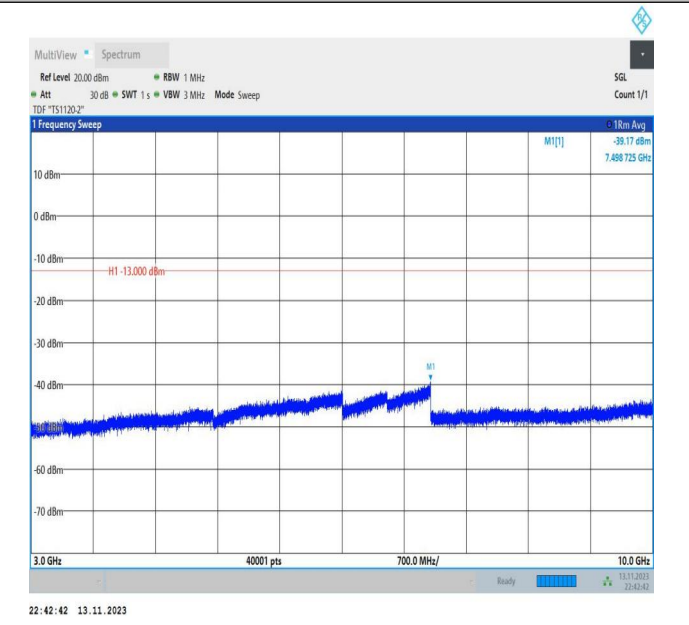

Band26_15MHz_16QAM_26915_1RB#0_3000~10000_3000~10000