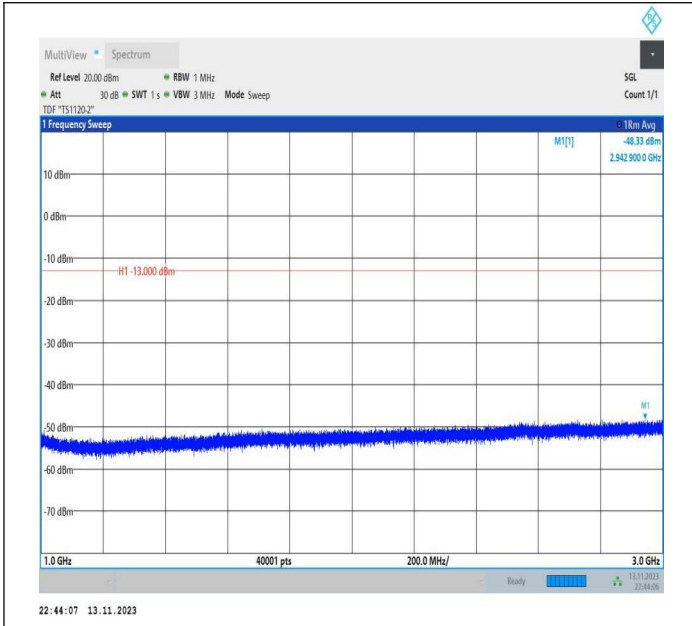

Band26_15MHz_16QAM_26965_1RB#0_1000~3000_1000~3000