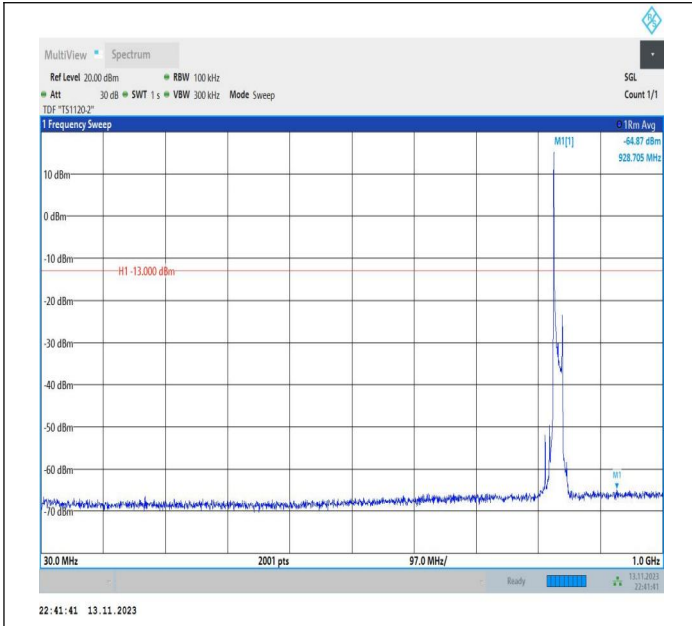

Band26_15MHz_QPSK_26915_1RB#0_30~1000_30~1000