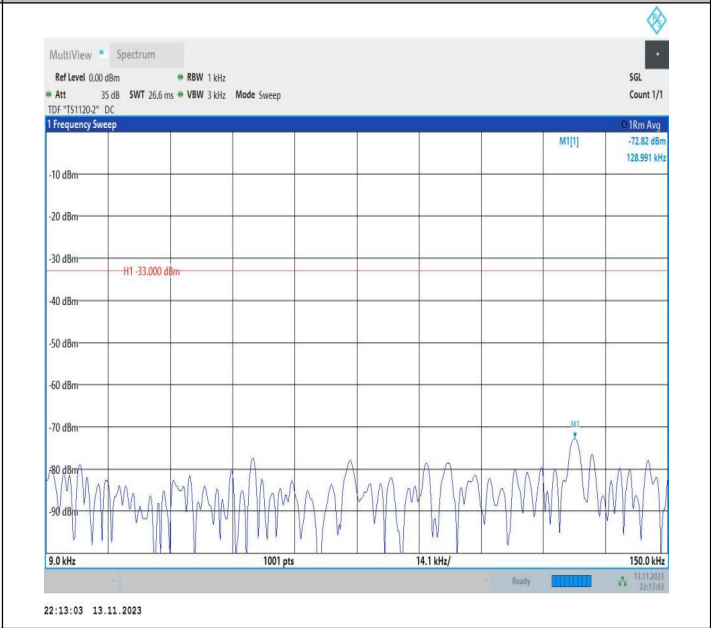

Band26_10MHz_QPSK_26990_1RB#0_0.15~30_0.15~30

Band26_10MHz_QPSK_26990_1RB#0_30~1000_30~1000

Band26_10MHz_QPSK_26990_1RB#0_1000~3000_1000~300
0

Band26_10MHz_QPSK_26990_1RB#0_3000~10000_3000~10000
0000

Band26_10MHz_16QAM_26990_1RB#0_0.009~0.15_0.009~0.15
15