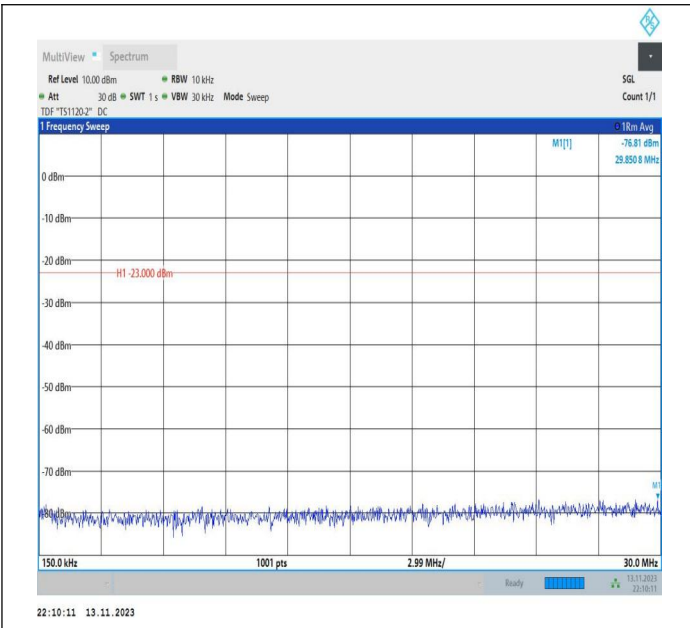

Band26_10MHz_16QAM_26840_1RB#0_0.15~30_0.15~30