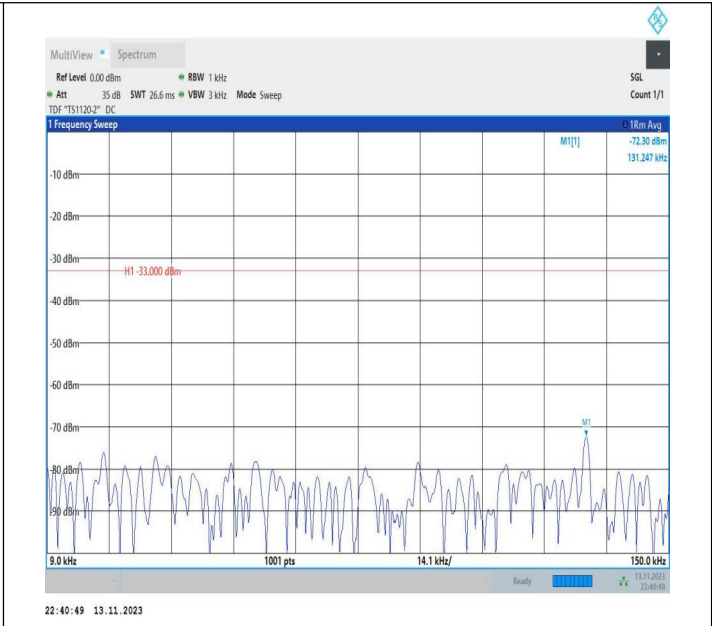

Band26_15MHz_QPSK_26865_1RB#0_0.15~30_0.15~30
 15

Band26_15MHz_QPSK_26865_1RB#0_30~1000_30~1000
 0

Band26_15MHz_QPSK_26865_1RB#0_1000~3000_1000~3000
 0

Band26_15MHz_QPSK_26865_1RB#0_3000~10000_3000~10000