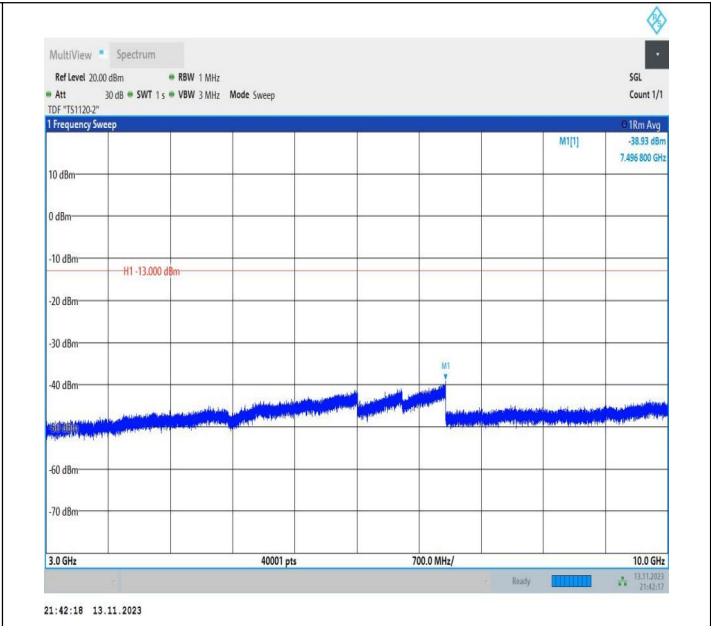

Band26_5MHz_16QAM_27015_1RB#0_1000~3000_1000~30
00

Band26_5MHz_16QAM_27015_1RB#0_3000~10000_3000~10
000

Band26_10MHz_QPSK_26840_1RB#0_0.009~0.15_0.009~0.
15

Band26_10MHz_QPSK_26840_1RB#0_0.15~30_0.15~30

Band26_10MHz_QPSK_26840_1RB#0_30~1000_30~1000