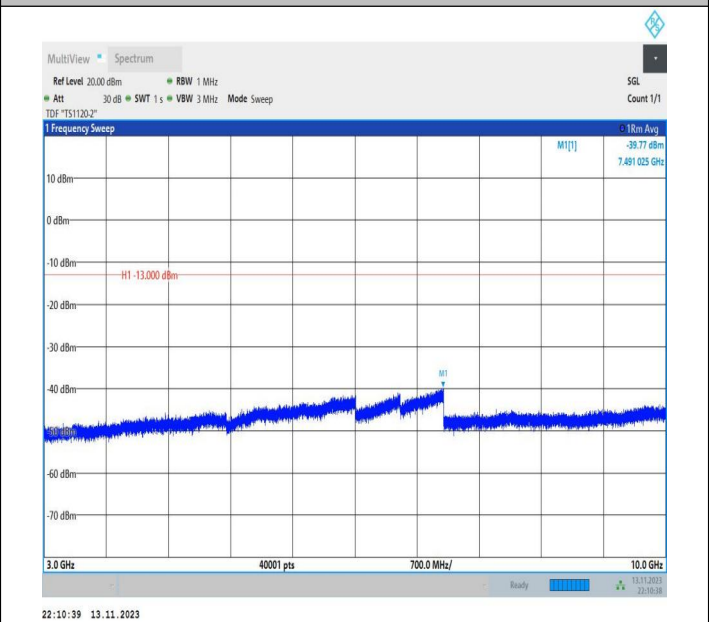

Band26_10MHz_16QAM_26840_1RB#0_3000~10000_3000~10000