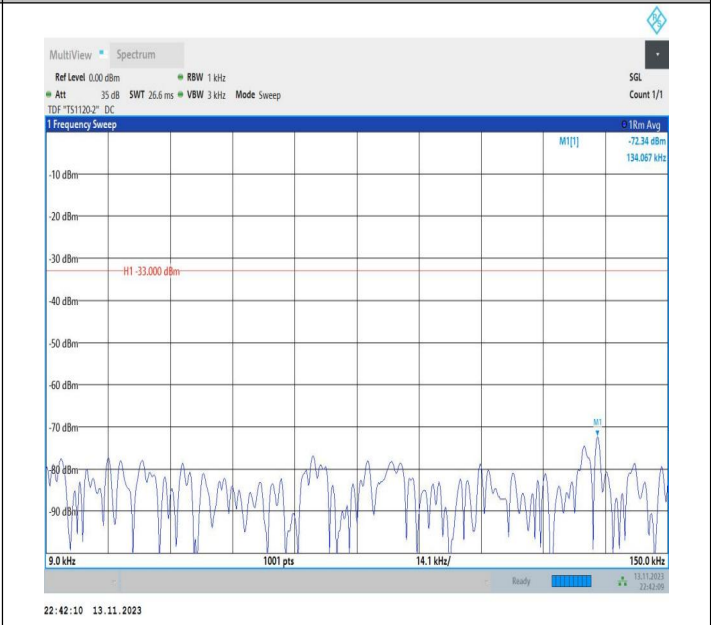

Band26_15MHz_QPSK_26915_1RB#0_0.009~0.15_0.009~0.15

Band26_15MHz_QPSK_26915_1RB#0_0.15~30_0.15~30

Band26_15MHz_QPSK_26915_1RB#0_30~1000_30~1000

Band26_15MHz_QPSK_26915_1RB#0_1000~3000_1000~300
0

Band26_15MHz_QPSK_26915_1RB#0_3000~10000_3000~1
0000