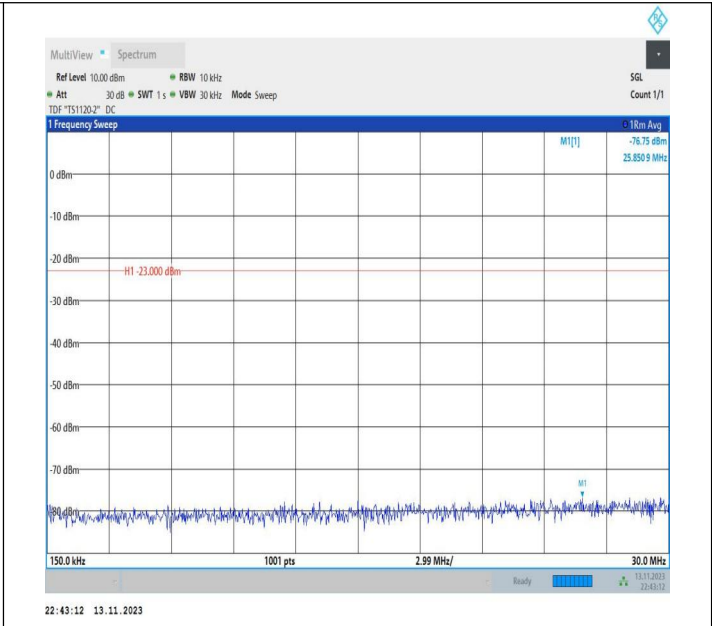

Band26_15MHz_QPSK_26965_1RB#0_0.15~30_0.15~30