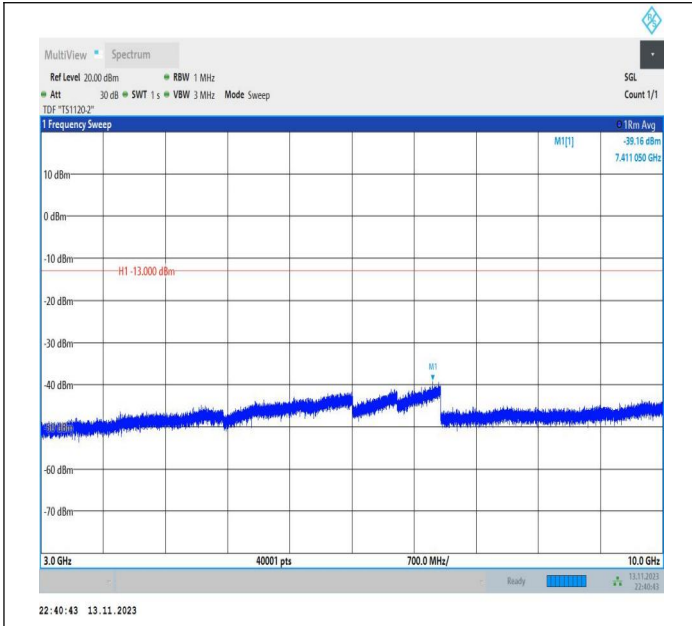

Band26_15MHz_QPSK_26865_1RB#0_3000~10000_3000~10000