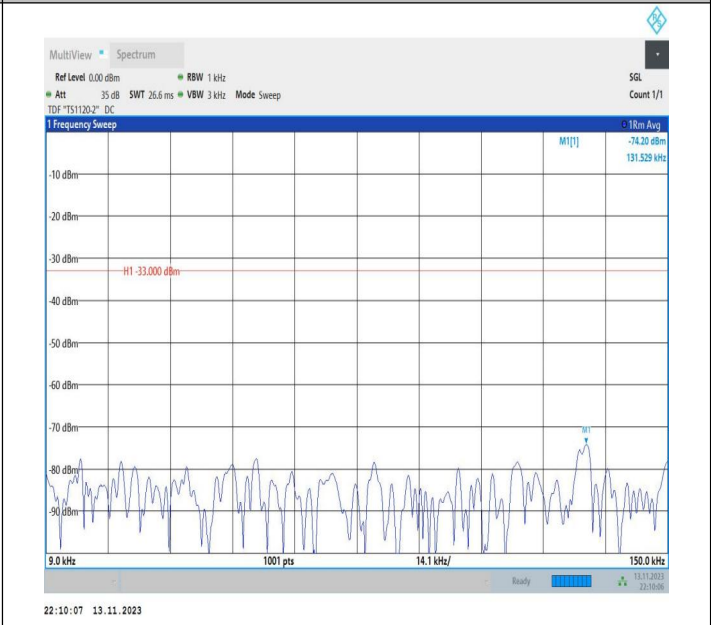

Band26_10MHz_16QAM_26840_1RB#0_0.009~0.15_0.009~0.15
15