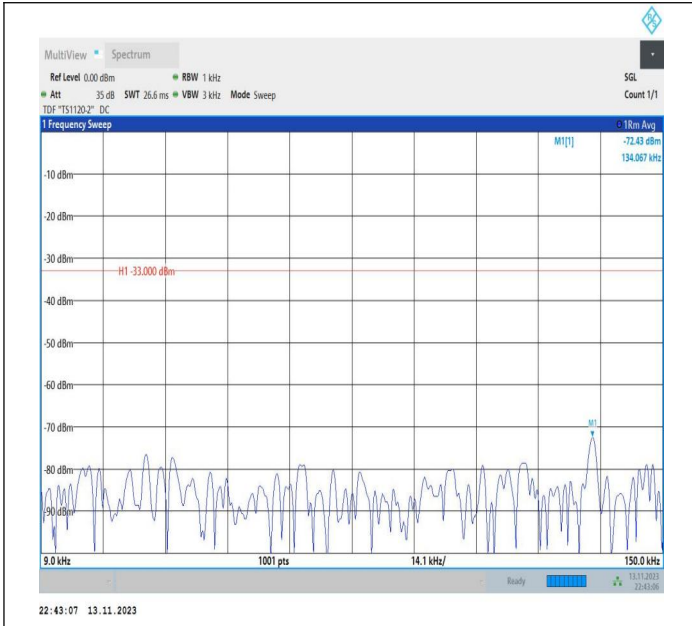

Band26_15MHz_16QAM_26915_1RB#0_0.009~0.15_0.009~0.
15

Band26_15MHz_16QAM_26915_1RB#0_0.15~30_0.15~30

Band26_15MHz_16QAM_26915_1RB#0_30~1000_30~1000

Band26_15MHz_16QAM_26915_1RB#0_1000~3000_1000~3000

Band26_15MHz_16QAM_26915_1RB#0_3000~10000_3000~10000