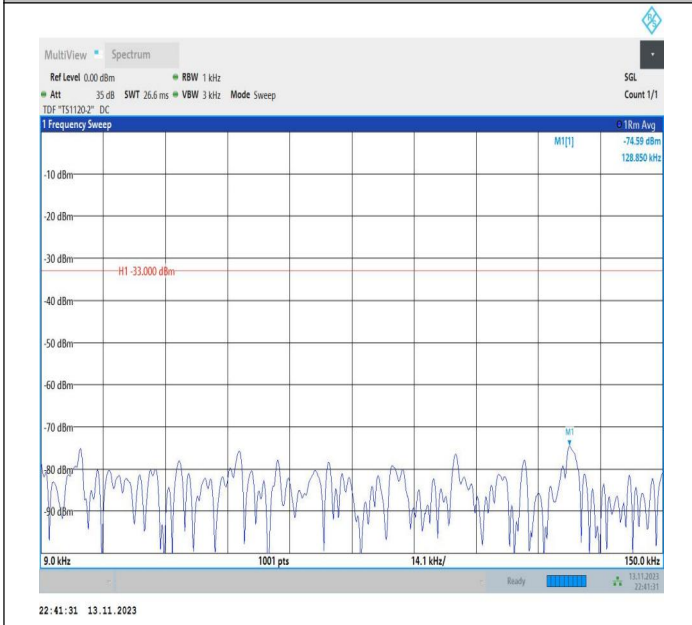

Band26_15MHz_16QAM_26865_1RB#0_0.009~0.15_0.009~0.15

Band26_15MHz_16QAM_26865_1RB#0_0.15~30_0.15~30

Band26_15MHz_16QAM_26865_1RB#0_30~1000_30~1000

Band26_15MHz_16QAM_26865_1RB#0_1000~3000_1000~3000

Band26_15MHz_16QAM_26865_1RB#0_3000~10000_3000~10000