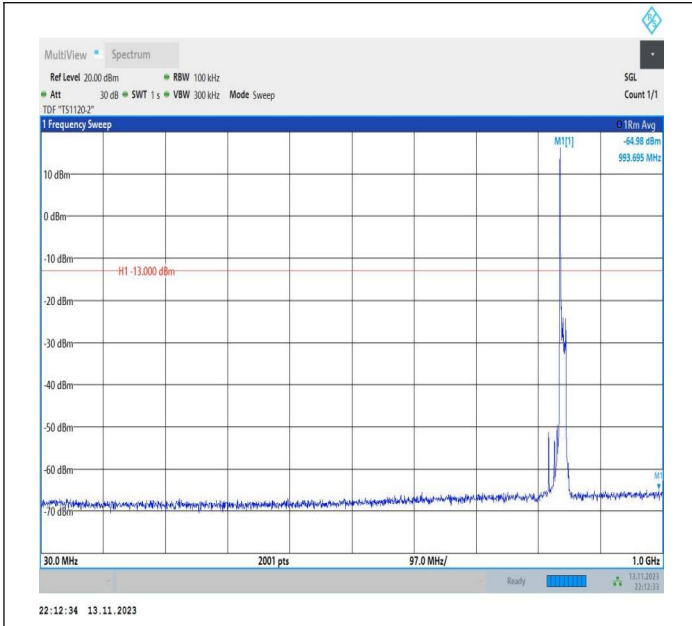

Band26_10MHz_QPSK_26990_1RB#0_30~1000_30~1000