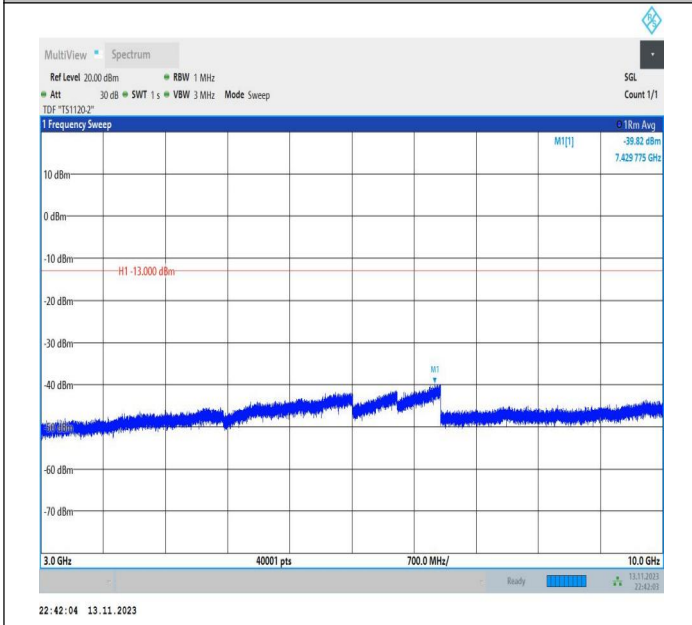

Band26_15MHz_QPSK_26915_1RB#0_0.009~0.15_0.009~0.15

Band26_15MHz_QPSK_26915_1RB#0_0.15~30_0.15~30

Band26_15MHz_QPSK_26915_1RB#0_30~1000_30~1000

Band26_15MHz_QPSK_26915_1RB#0_1000~3000_1000~300
0

Band26_15MHz_QPSK_26915_1RB#0_3000~10000_3000~1
0000