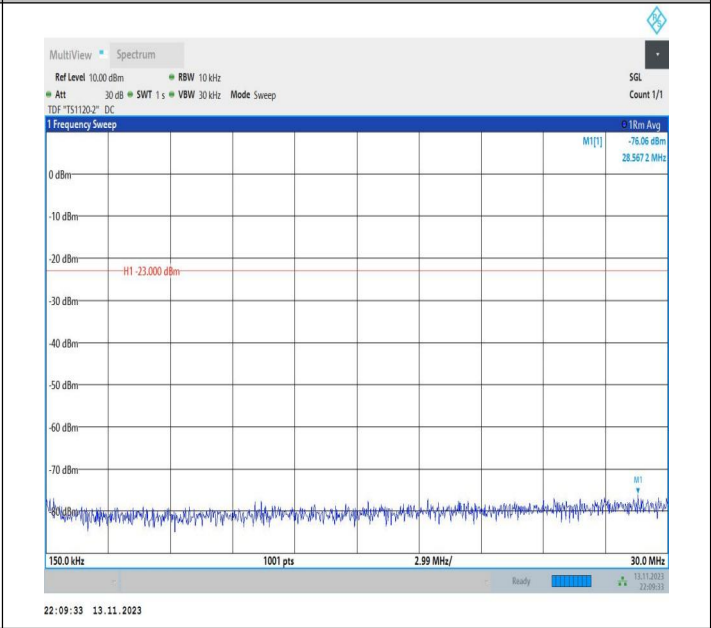

Band26_5MHz_16QAM_27015_1RB#0_1000~3000_1000~30
00

Band26_5MHz_16QAM_27015_1RB#0_3000~10000_3000~10
000

Band26_10MHz_QPSK_26840_1RB#0_0.009~0.15_0.009~0.
15

Band26_10MHz_QPSK_26840_1RB#0_0.15~30_0.15~30

Band26_10MHz_QPSK_26840_1RB#0_30~1000_30~1000