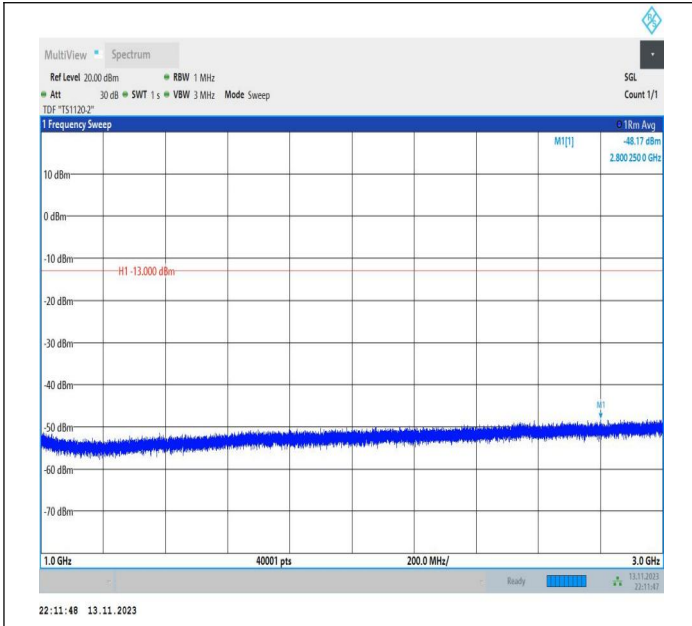

Band26_10MHz_16QAM_26915_1RB#0_1000~3000_1000~3000