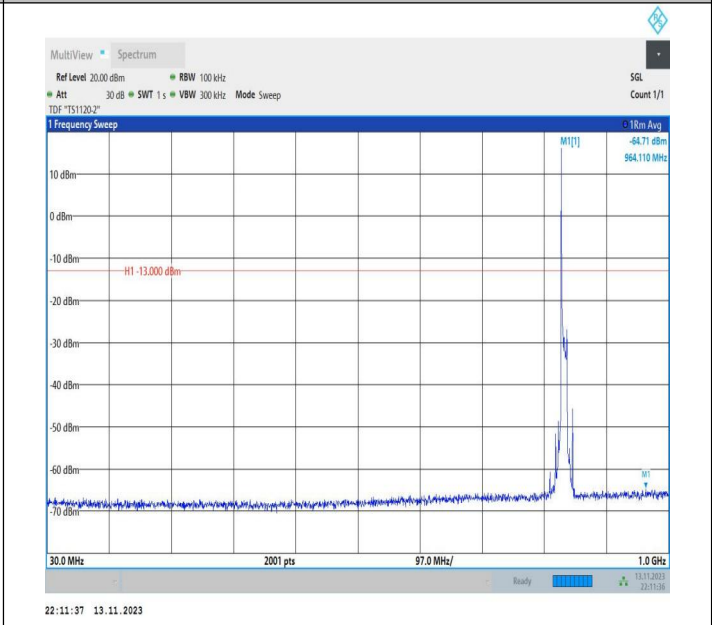

Band26_10MHz_16QAM_26915_1RB#0_30~1000_30~1000