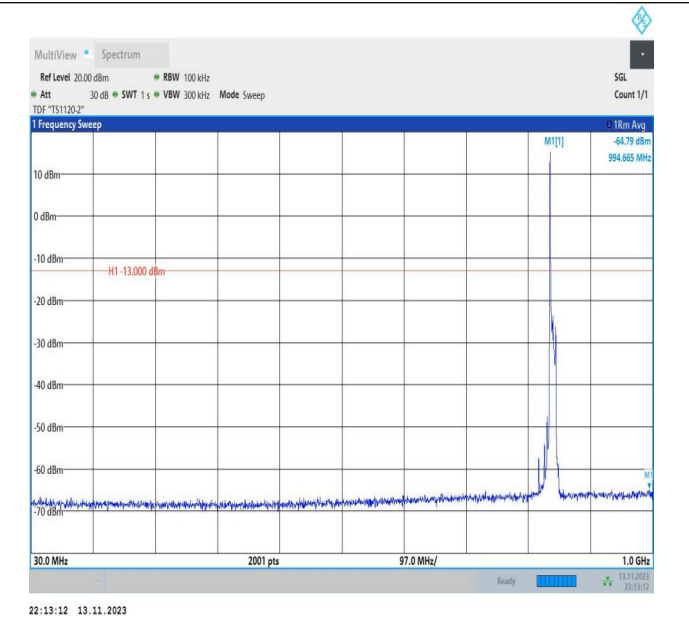

Band26_10MHz_QPSK_26990_1RB#0_0.15~30_0.15~30

Band26_10MHz_QPSK_26990_1RB#0_30~1000_30~1000

Band26_10MHz_QPSK_26990_1RB#0_1000~3000_1000~300
0

Band26_10MHz_QPSK_26990_1RB#0_3000~10000_3000~10000
0000

Band26_10MHz_16QAM_26990_1RB#0_0.009~0.15_0.009~0.15
15