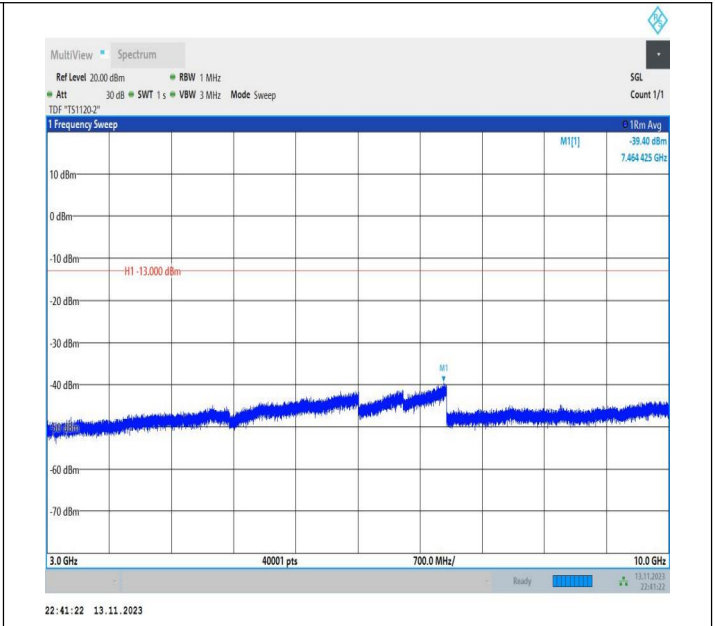

Band26_15MHz_16QAM_26865_1RB#0_0.009~0.15_0.009~0.15

Band26_15MHz_16QAM_26865_1RB#0_0.15~30_0.15~30

Band26_15MHz_16QAM_26865_1RB#0_30~1000_30~1000

Band26_15MHz_16QAM_26865_1RB#0_1000~3000_1000~3000

Band26_15MHz_16QAM_26865_1RB#0_3000~10000_3000~10000