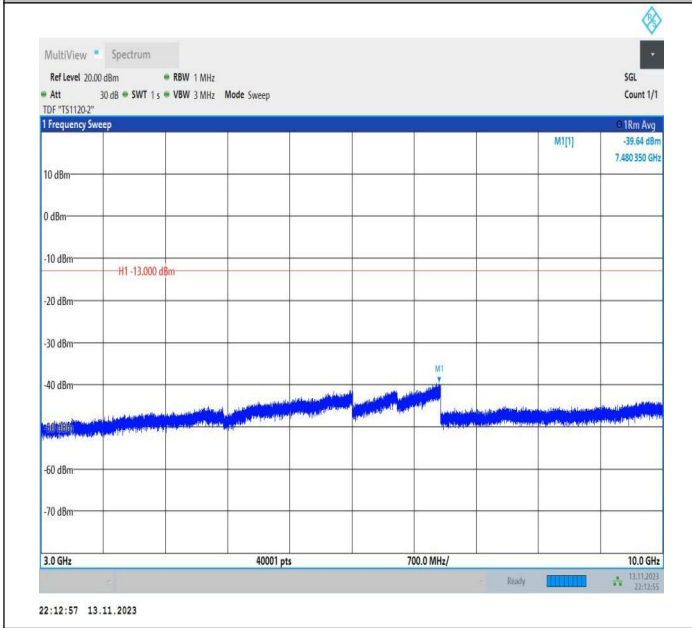

Band26_10MHz_QPSK_26990_1RB#0_3000~10000_3000~10000
0000