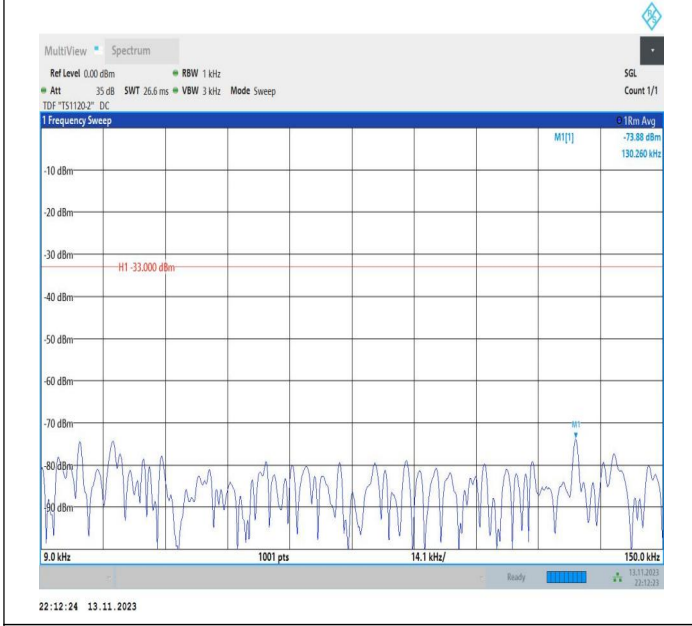

Band26_10MHz_16QAM_26915_1RB#0_0.15~30_0.15~30

Band26_10MHz_16QAM_26915_1RB#0_30~1000_30~1000

Band26_10MHz_16QAM_26915_1RB#0_1000~3000_1000~3000

Band26_10MHz_16QAM_26915_1RB#0_3000~10000_3000~10000

Band26_10MHz_QPSK_26990_1RB#0_0.009~0.15_0.009~0.15