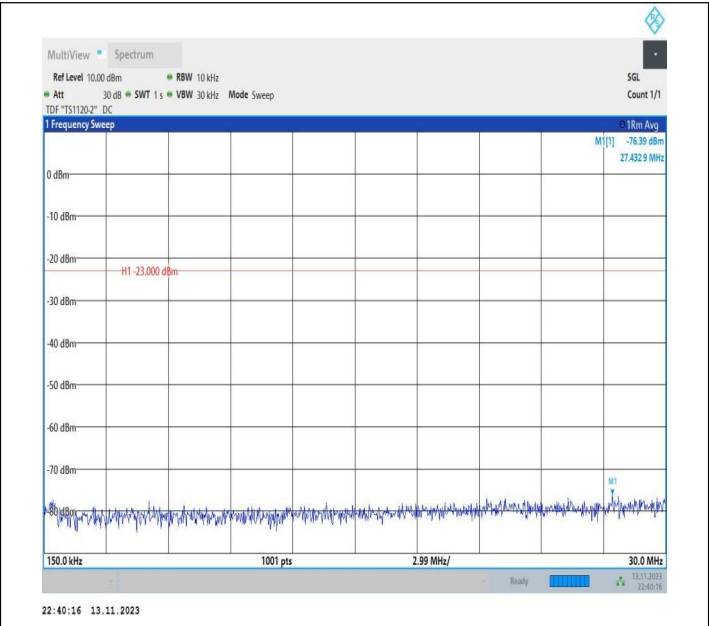

Band26_10MHz_16QAM_26990_1RB#0_0.15~30_0.15~30

Band26_10MHz_16QAM_26990_1RB#0_30~1000_30~1000

Band26_10MHz_16QAM_26990_1RB#0_1000~3000_1000~3000

Band26_10MHz_16QAM_26990_1RB#0_3000~10000_3000~10000

Band26_15MHz_QPSK_26865_1RB#0_0.009~0.15_0.009~0.15
 15