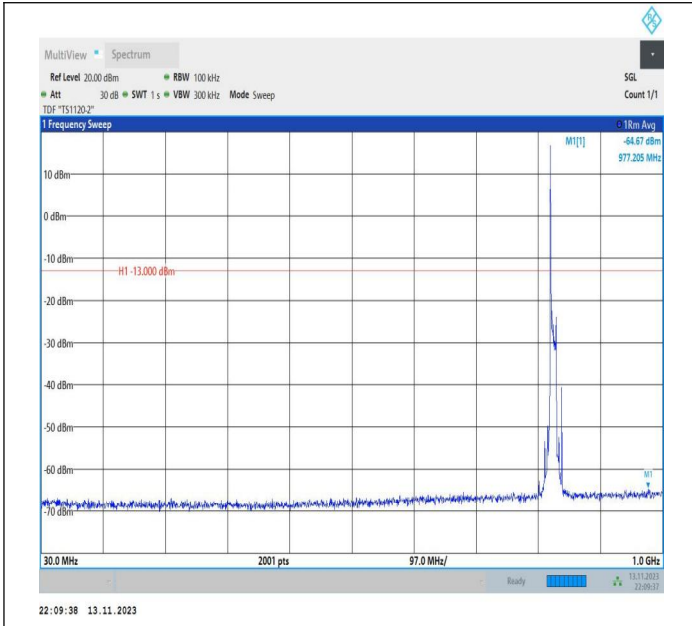

Band26_5MHz_16QAM_27015_1RB#0_1000~3000_1000~30
00

Band26_5MHz_16QAM_27015_1RB#0_3000~10000_3000~10
000

Band26_10MHz_QPSK_26840_1RB#0_0.009~0.15_0.009~0.
15

Band26_10MHz_QPSK_26840_1RB#0_0.15~30_0.15~30

Band26_10MHz_QPSK_26840_1RB#0_30~1000_30~1000