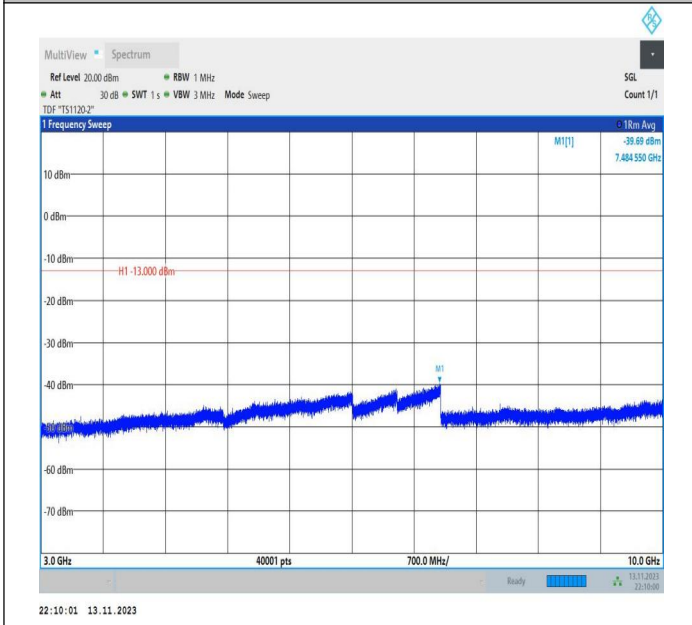

Band26_10MHz_QPSK_26840_1RB#0_3000~10000_3000~10000
0000