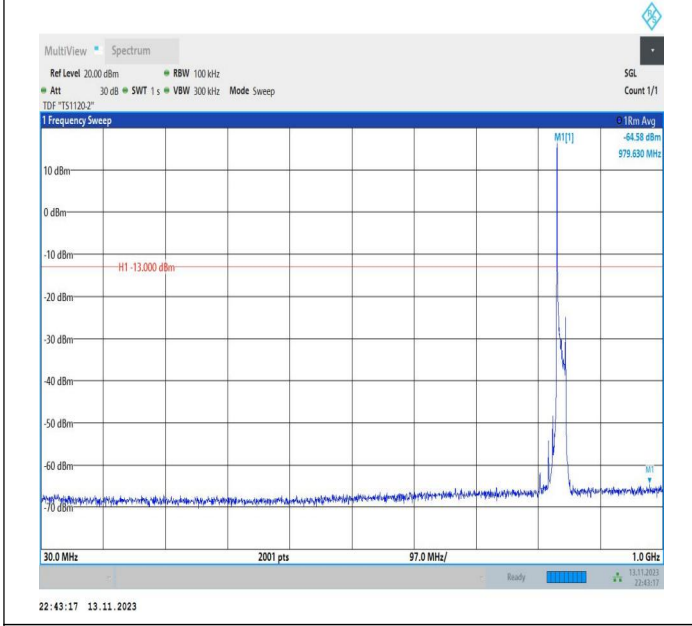

Band26_15MHz_QPSK_26965_1RB#0_30~1000_30~1000