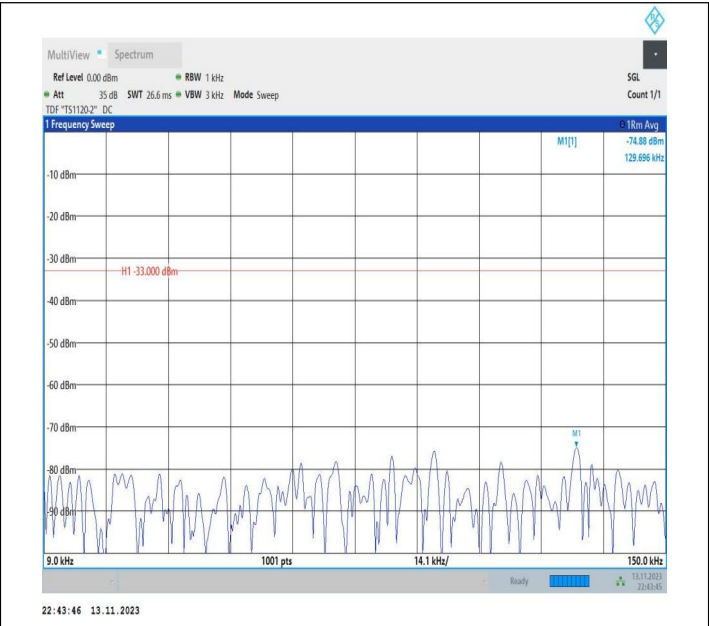

Band26_15MHz_QPSK_26965_1RB#0_0.009~0.15_0.009~0.
15

Band26_15MHz_QPSK_26965_1RB#0_0.15~30_0.15~30

Band26_15MHz_QPSK_26965_1RB#0_30~1000_30~1000

Band26_15MHz_QPSK_26965_1RB#0_1000~3000_1000~300
0

Band26_15MHz_QPSK_26965_1RB#0_3000~10000_3000~10000