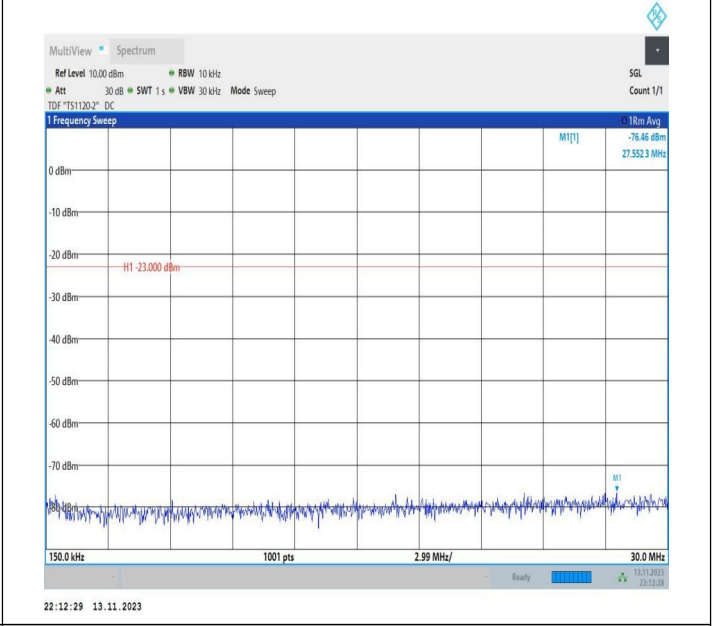

Band26_10MHz_16QAM_26915_1RB#0_0.15~30_0.15~30

Band26_10MHz_16QAM_26915_1RB#0_30~1000_30~1000

Band26_10MHz_16QAM_26915_1RB#0_1000~3000_1000~3000

Band26_10MHz_16QAM_26915_1RB#0_3000~10000_3000~10000

Band26_10MHz_QPSK_26990_1RB#0_0.009~0.15_0.009~0.15