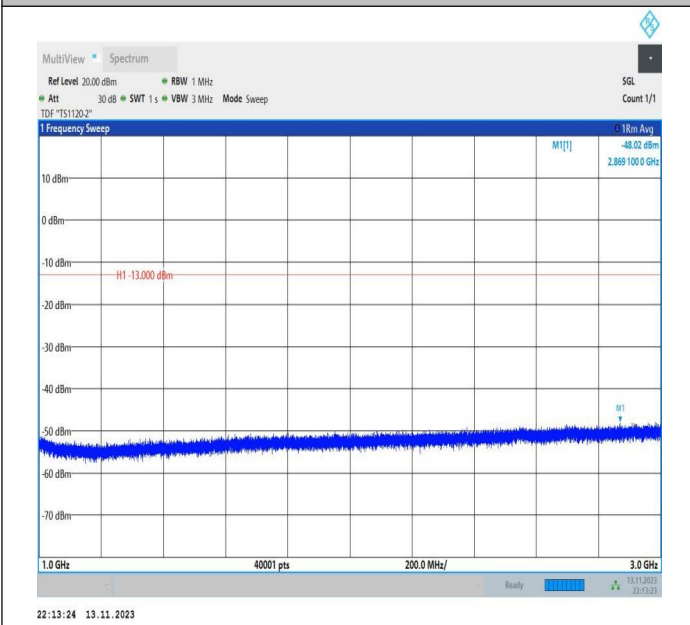

Band26_10MHz_16QAM_26990_1RB#0_1000~3000_1000~3000