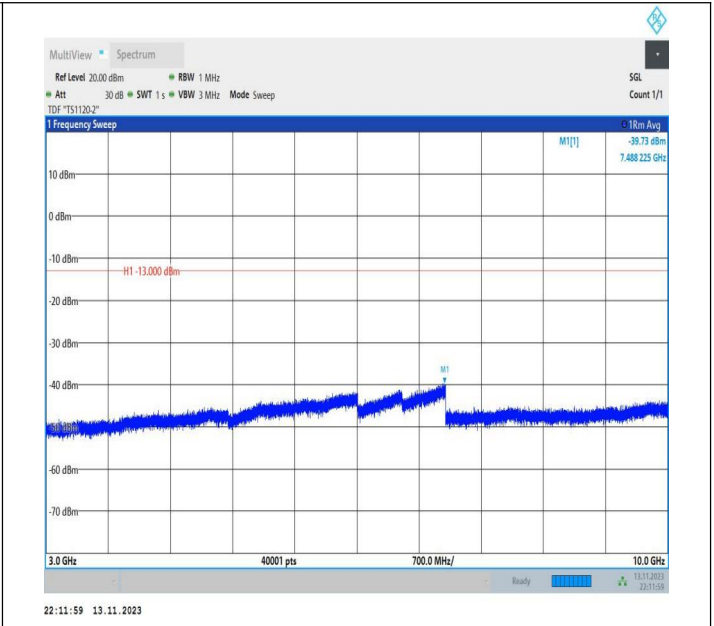

Band26_10MHz_16QAM_26915_1RB#0_3000~10000_3000~10000