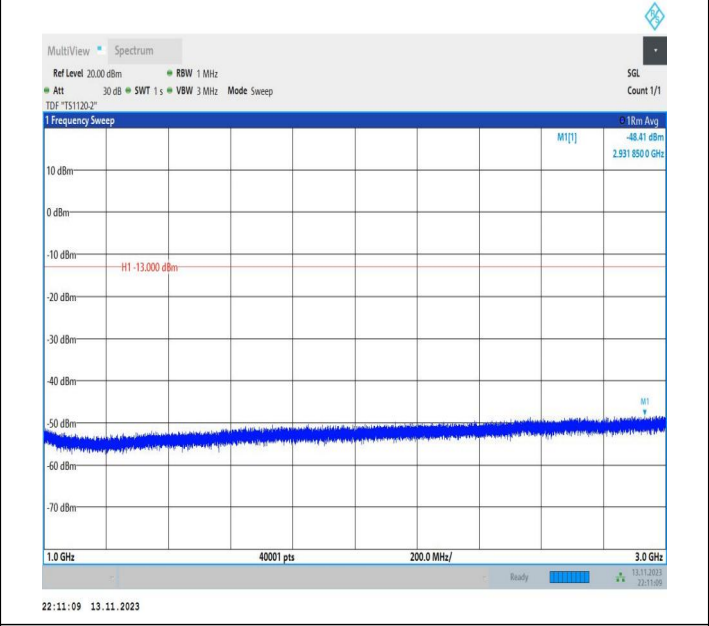

Band26_10MHz_QPSK_26915_1RB#0_1000~3000_1000~3000
0