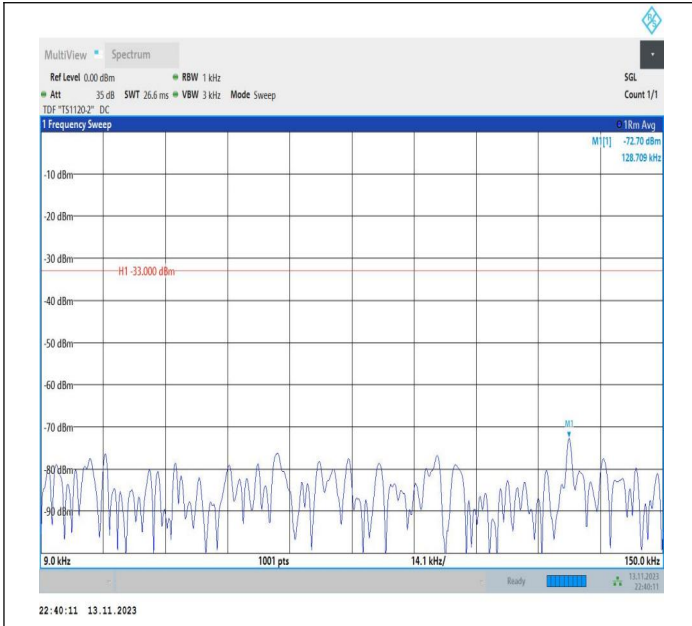

Band26_15MHz_QPSK_26865_1RB#0_0.009~0.15_0.009~0.15
15