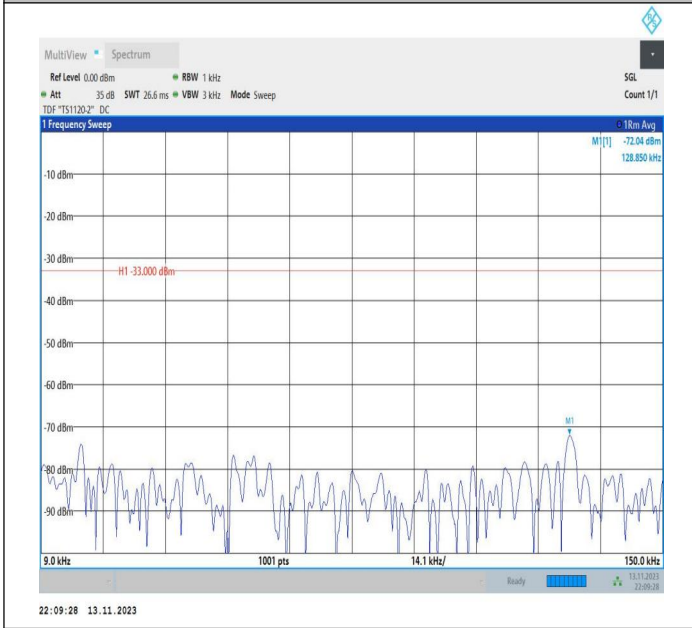

Band26_5MHz_16QAM_27015_1RB#0_1000~3000_1000~30
00

Band26_5MHz_16QAM_27015_1RB#0_3000~10000_3000~10
000

Band26_10MHz_QPSK_26840_1RB#0_0.009~0.15_0.009~0.
15

Band26_10MHz_QPSK_26840_1RB#0_0.15~30_0.15~30

Band26_10MHz_QPSK_26840_1RB#0_30~1000_30~1000