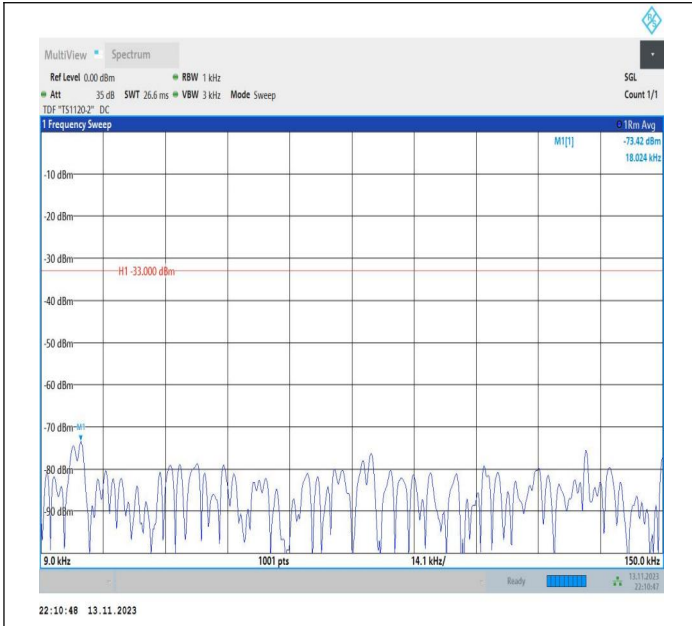

Band26_10MHz_QPSK_26915_1RB#0_0.009~0.15_0.009~0.15
15