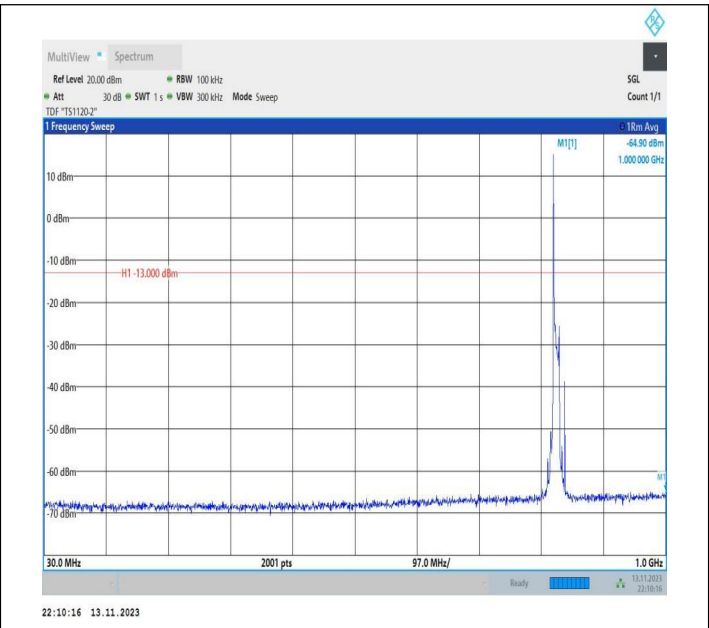

Band26_10MHz_QPSK_26840_1RB#0_1000~3000_1000~300
0

Band26_10MHz_QPSK_26840_1RB#0_3000~10000_3000~10000
0000

Band26_10MHz_16QAM_26840_1RB#0_0.009~0.15_0.009~0.15
15

Band26_10MHz_16QAM_26840_1RB#0_0.15~30_0.15~30