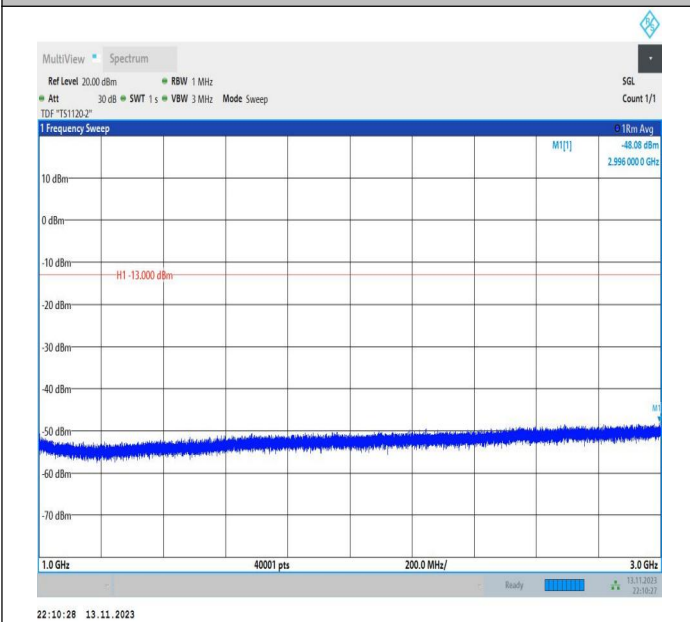

Band26_10MHz_16QAM_26840_1RB#0_1000~3000_1000~3000