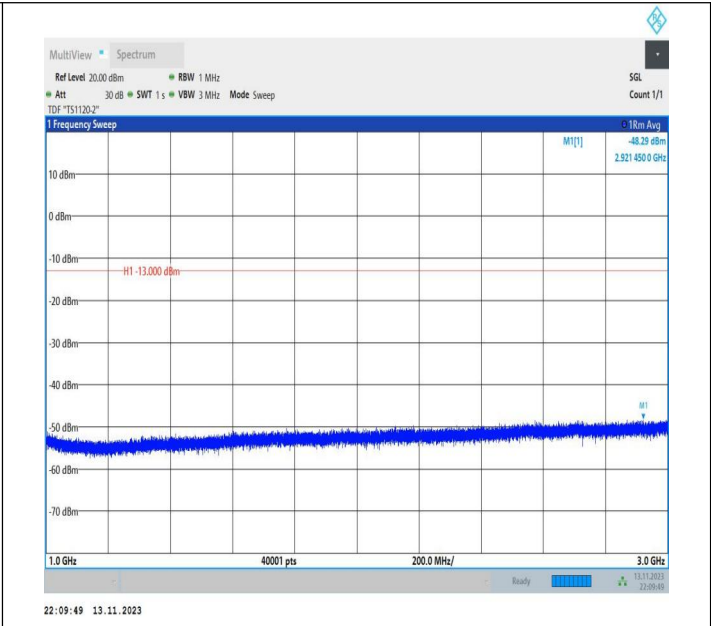

Band26_5MHz_16QAM_27015_1RB#0_1000~3000_1000~30
00

Band26_5MHz_16QAM_27015_1RB#0_3000~10000_3000~10
000

Band26_10MHz_QPSK_26840_1RB#0_0.009~0.15_0.009~0.
15

Band26_10MHz_QPSK_26840_1RB#0_0.15~30_0.15~30

Band26_10MHz_QPSK_26840_1RB#0_30~1000_30~1000