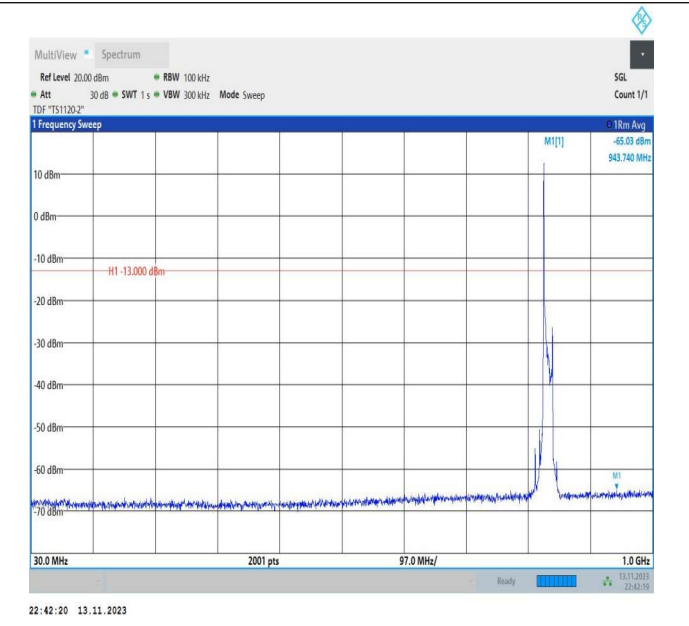

Band26_15MHz_16QAM_26915_1RB#0_30~1000_30~1000