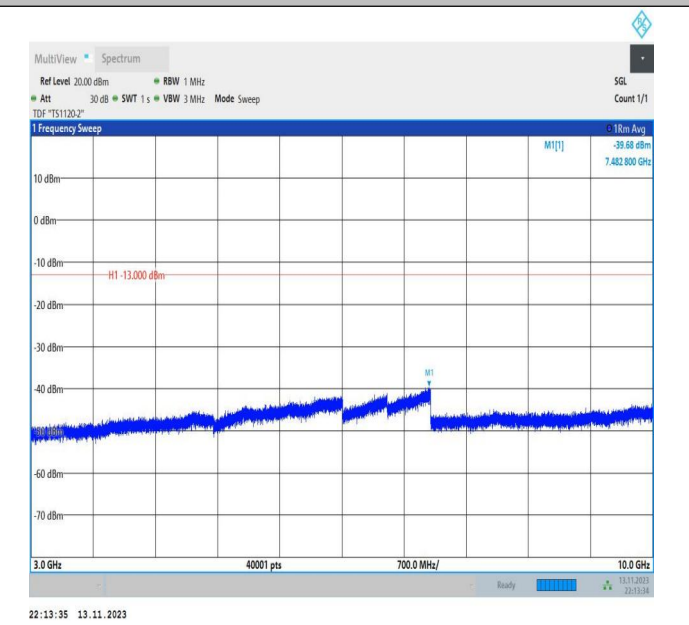

Band26_10MHz_16QAM_26990_1RB#0_3000~10000_3000~10000