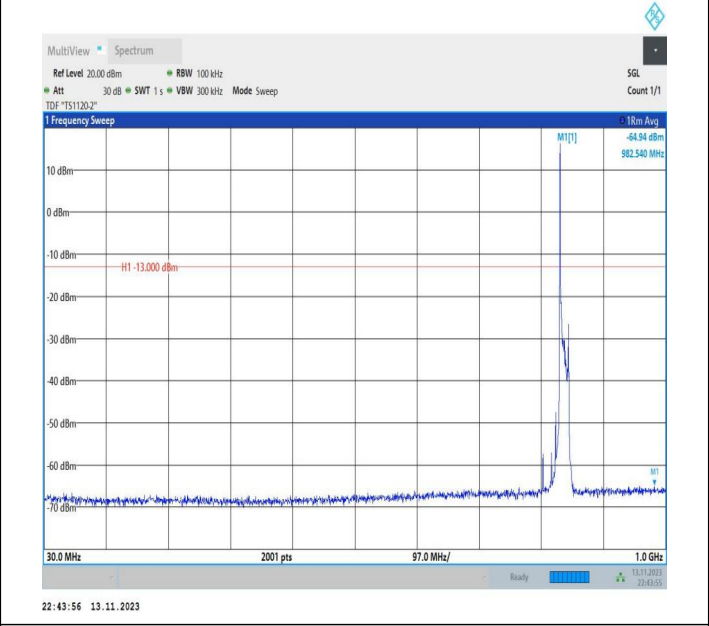

Band26_15MHz_16QAM_26965_1RB#0_30~1000_30~1000