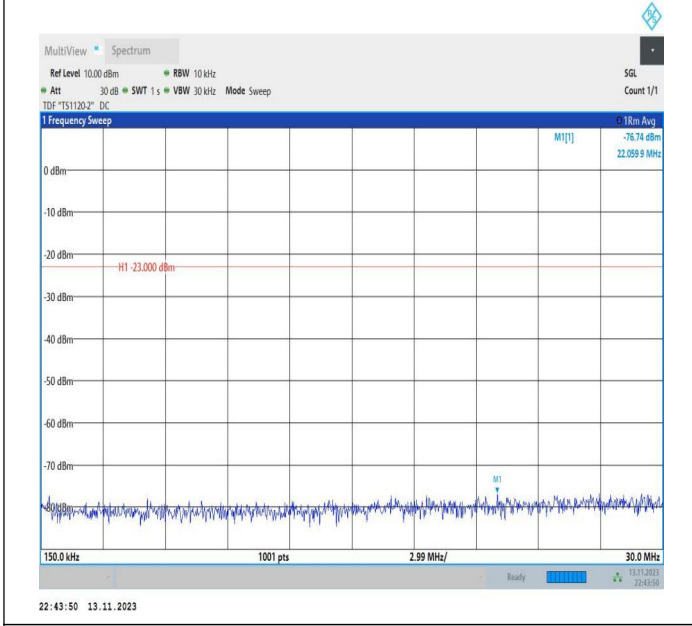

Band26_15MHz_16QAM_26965_1RB#0_0.15~30_0.15~30