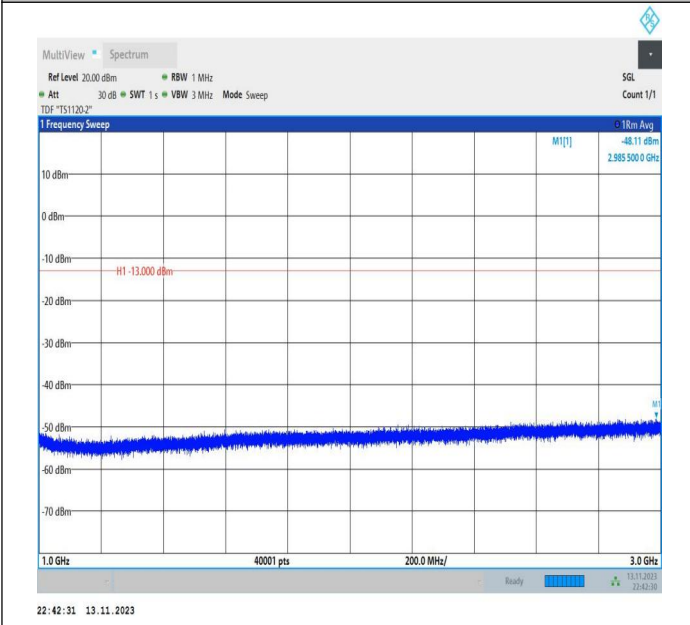

Band26_15MHz_16QAM_26915_1RB#0_1000~3000_1000~3000