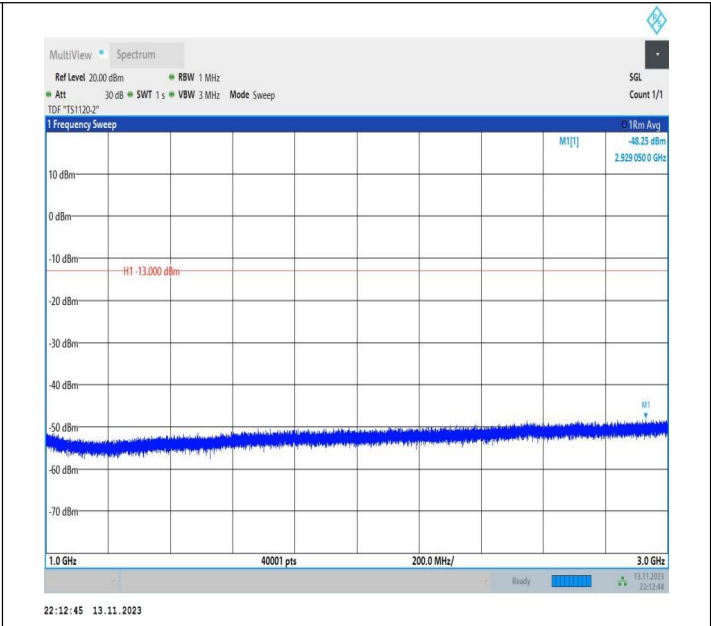

Band26_10MHz_QPSK_26990_1RB#0_1000~3000_1000~300
0