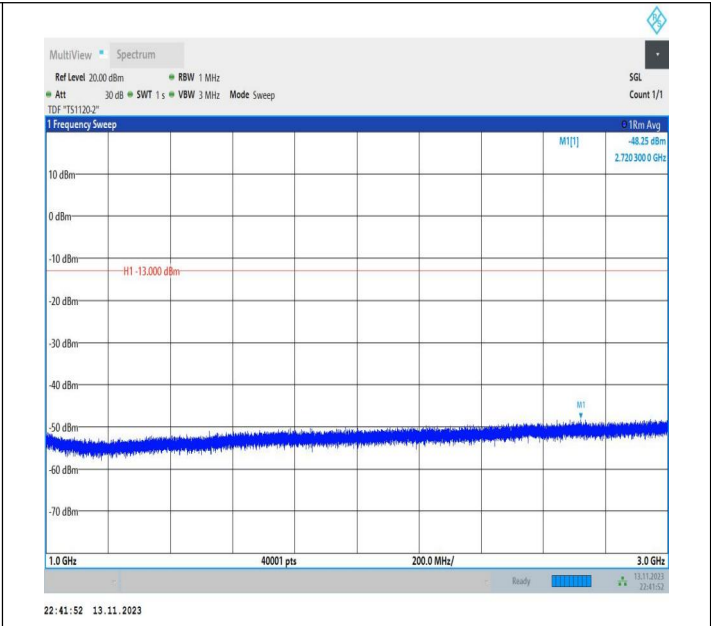

Band26_15MHz_QPSK_26915_1RB#0_1000~3000_1000~300
0