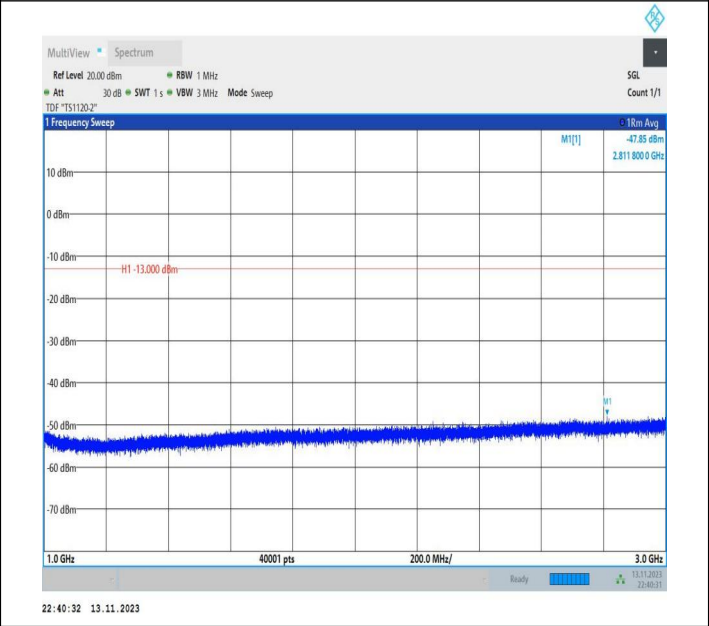

Band26_15MHz_QPSK_26865_1RB#0_1000~3000_1000~3000
0