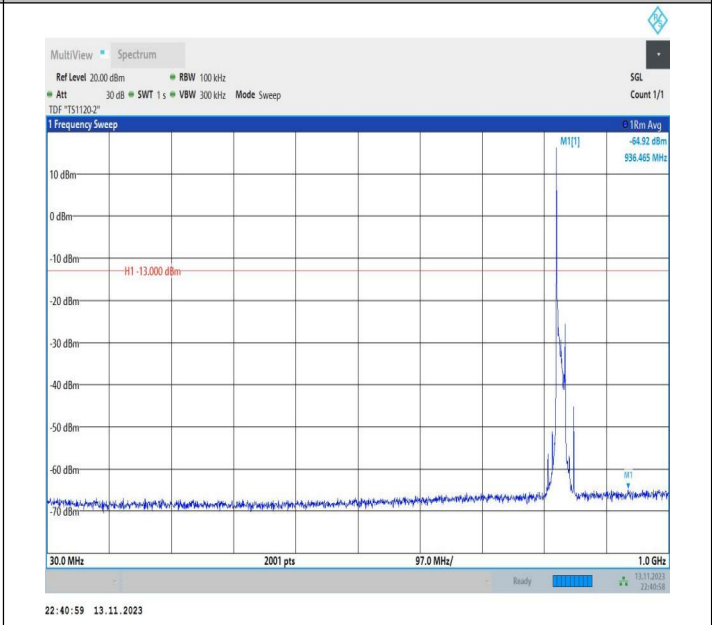

Band26_15MHz_16QAM_26865_1RB#0_30~1000_30~1000