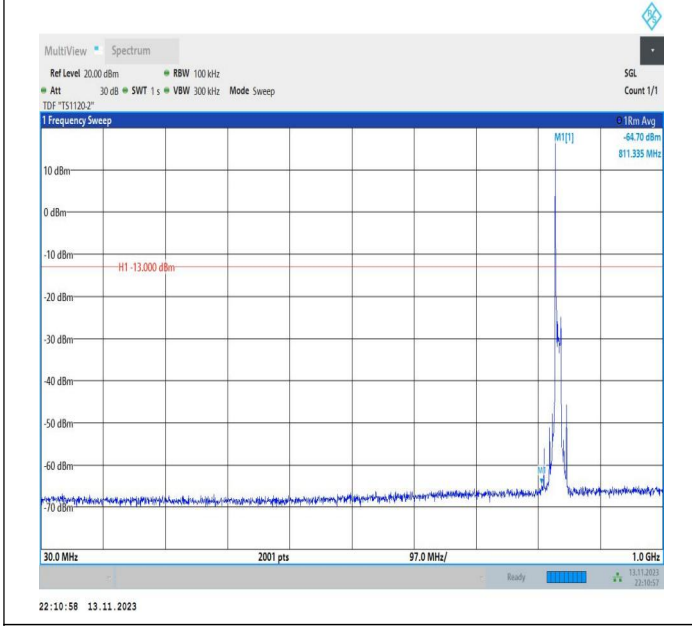

Band26_10MHz_QPSK_26915_1RB#0_30~1000_30~1000