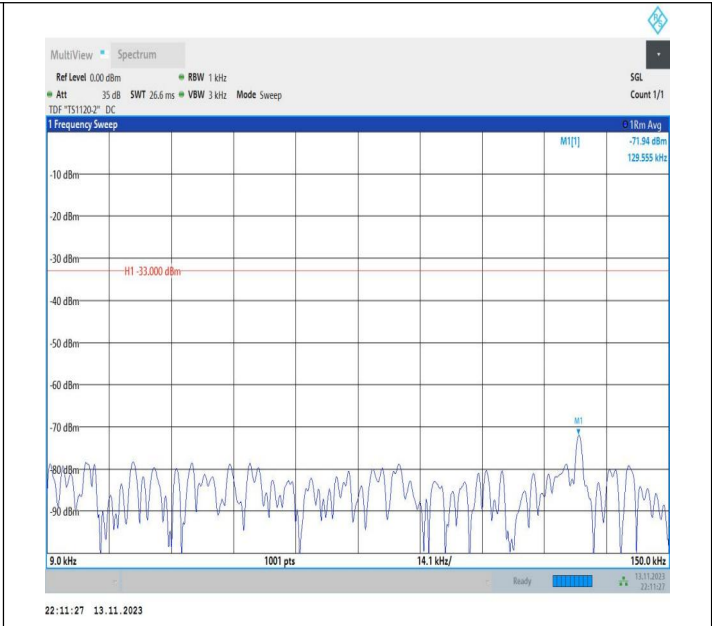

Band26_10MHz_QPSK_26915_1RB#0_0.15~30_0.15~30

Band26_10MHz_QPSK_26915_1RB#0_30~1000_30~1000

Band26_10MHz_QPSK_26915_1RB#0_1000~3000_1000~3000
 0

Band26_10MHz_QPSK_26915_1RB#0_3000~10000_3000~10000

Band26_10MHz_16QAM_26915_1RB#0_0.009~0.15_0.009~0.15