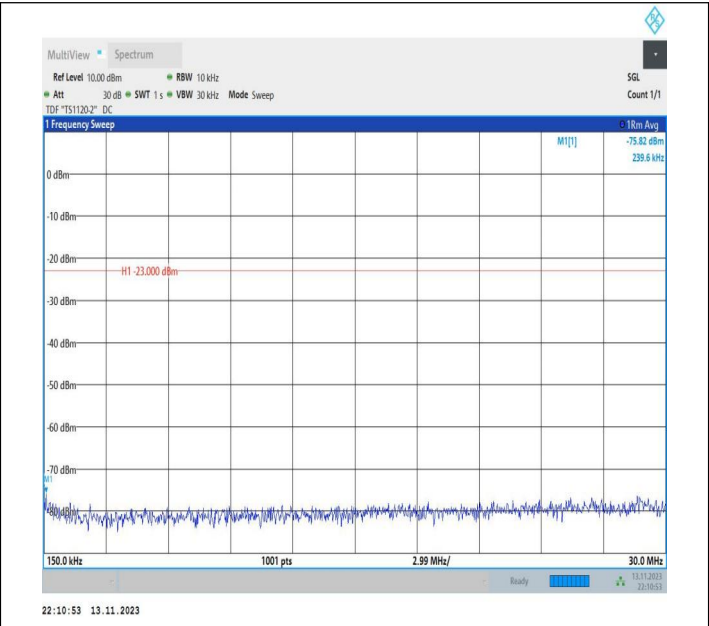

Band26_10MHz_16QAM_26840_1RB#0_30~1000_30~1000

Band26_10MHz_16QAM_26840_1RB#0_1000~3000_1000~3000

Band26_10MHz_16QAM_26840_1RB#0_3000~10000_3000~10000

Band26_10MHz_QPSK_26915_1RB#0_0.009~0.15_0.009~0.15
 15