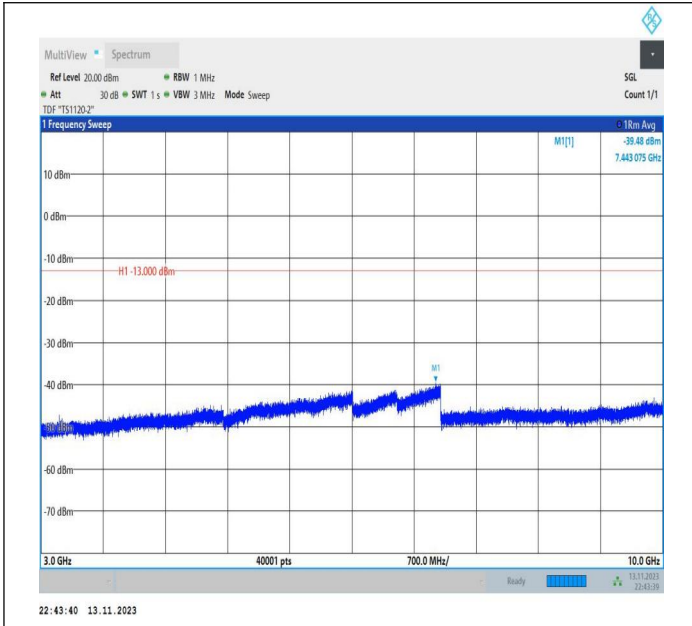

Band26_15MHz_QPSK_26965_1RB#0_0.009~0.15_0.009~0.
15

Band26_15MHz_QPSK_26965_1RB#0_0.15~30_0.15~30

Band26_15MHz_QPSK_26965_1RB#0_30~1000_30~1000

Band26_15MHz_QPSK_26965_1RB#0_1000~3000_1000~300
0

Band26_15MHz_QPSK_26965_1RB#0_3000~10000_3000~10000