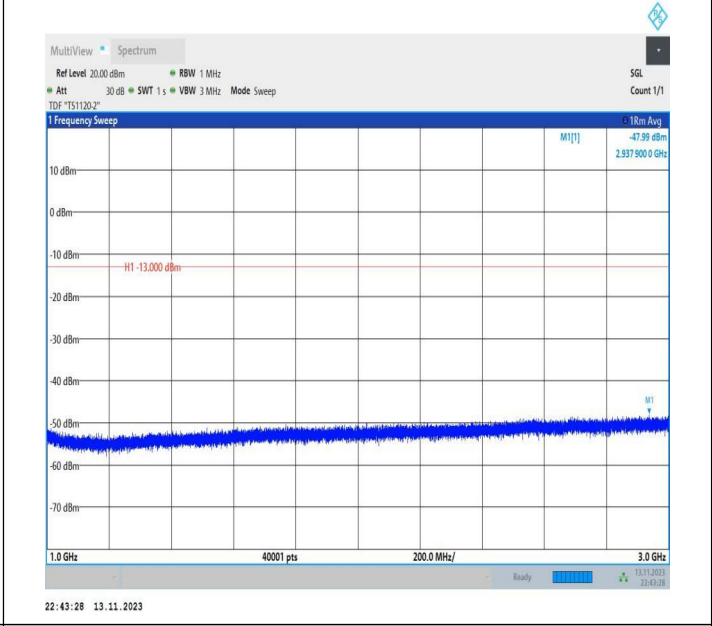

Band26_15MHz_QPSK_26965_1RB#0_1000~3000_1000~300
0