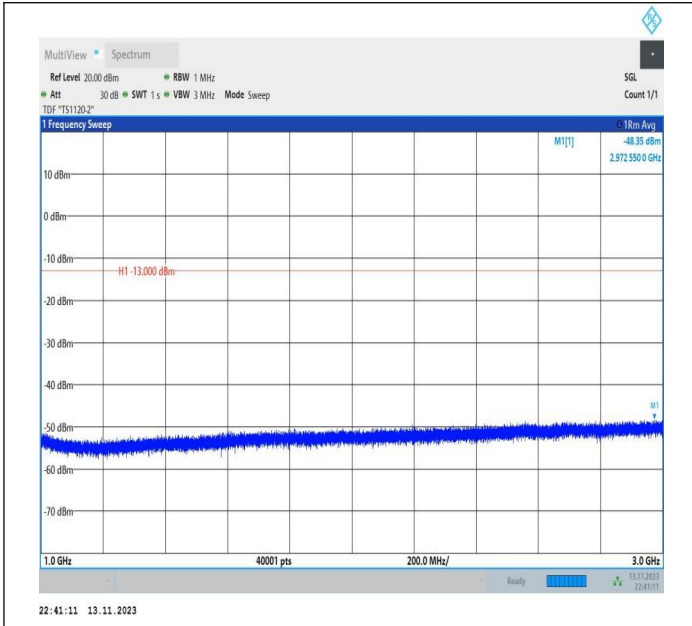

Band26_15MHz_16QAM_26865_1RB#0_1000~3000_1000~3000