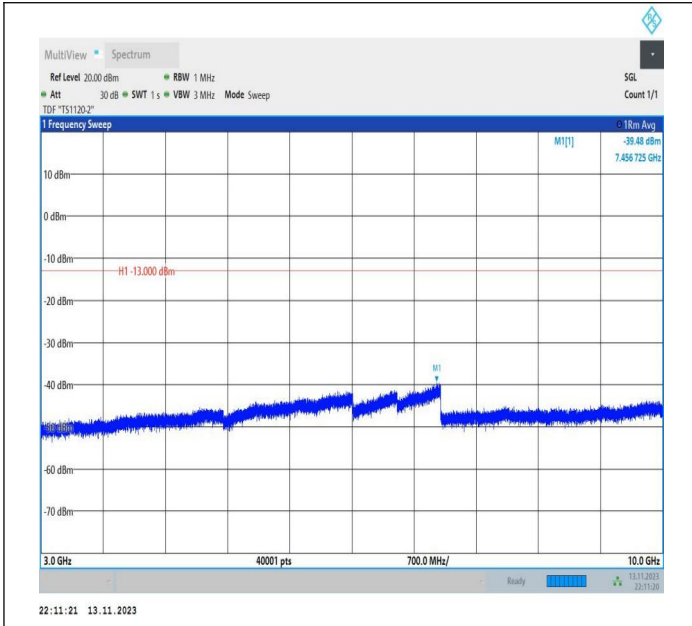

Band26_10MHz_QPSK_26915_1RB#0_3000~10000_3000~10000