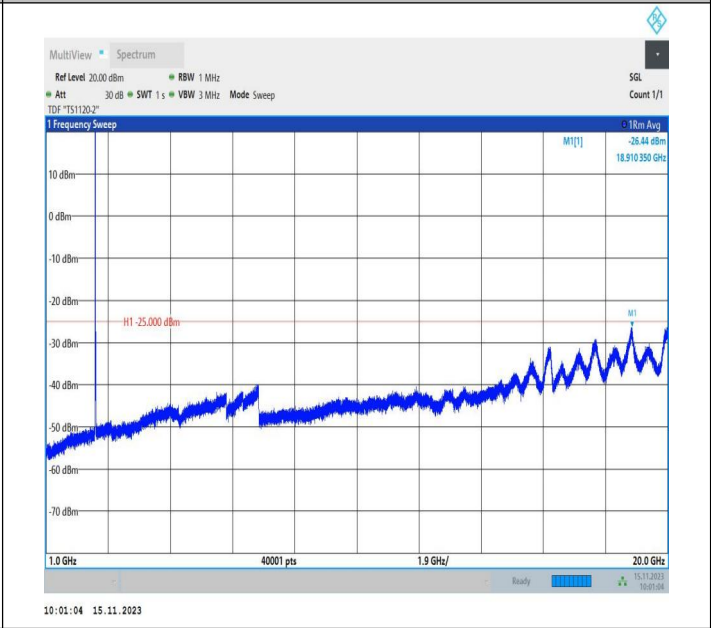

Band7_15MHz_QPSK_20825_1RB#0_1000~20000_1000~20000