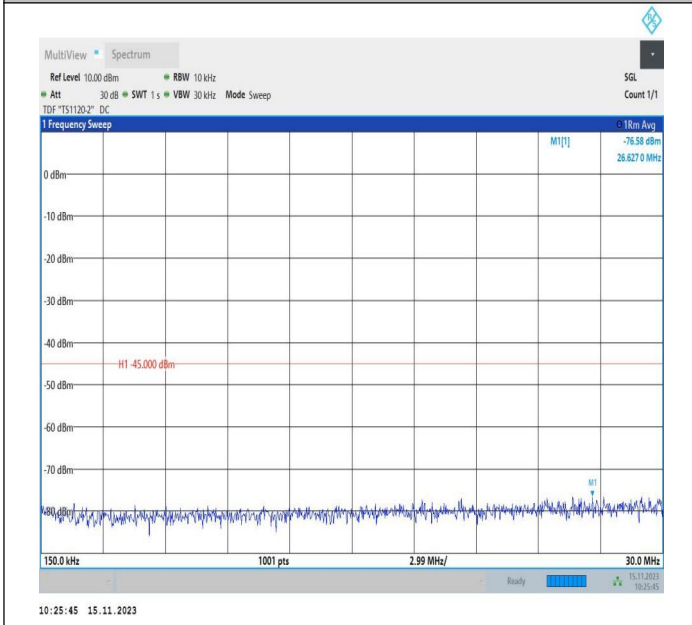

Band7_20MHz_16QAM_21100_1RB#0_0.15~30_0.15~30