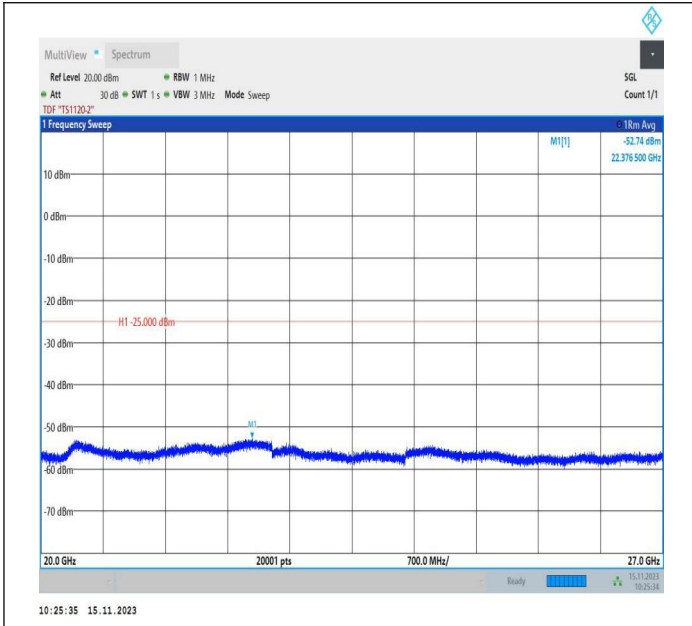

Band7_20MHz_QPSK_21100_1RB#0_20000~27000_20000~27000