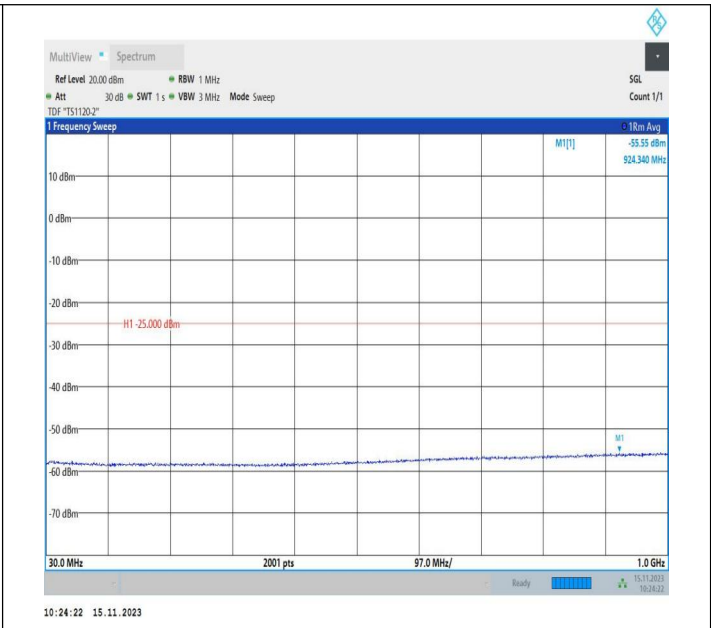

Band7_20MHz_16QAM_20850_1RB#0_30~1000_30~1000