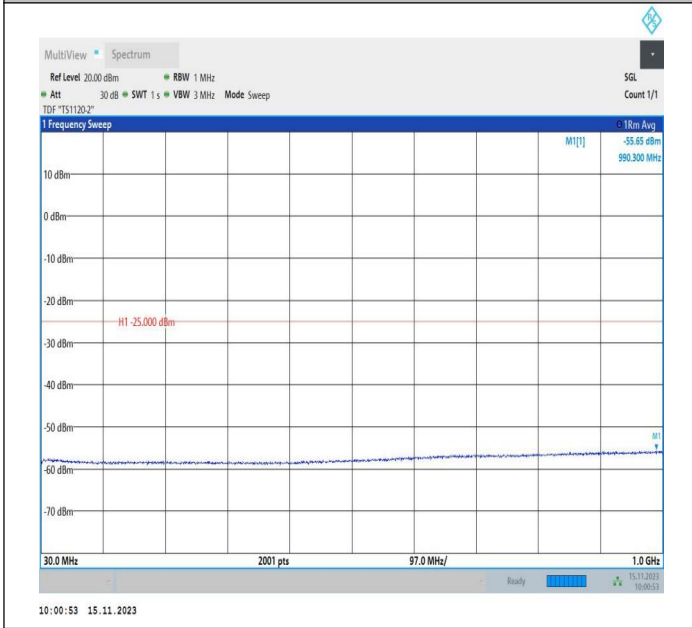

Band7_15MHz_QPSK_20825_1RB#0_30~1000_30~1000