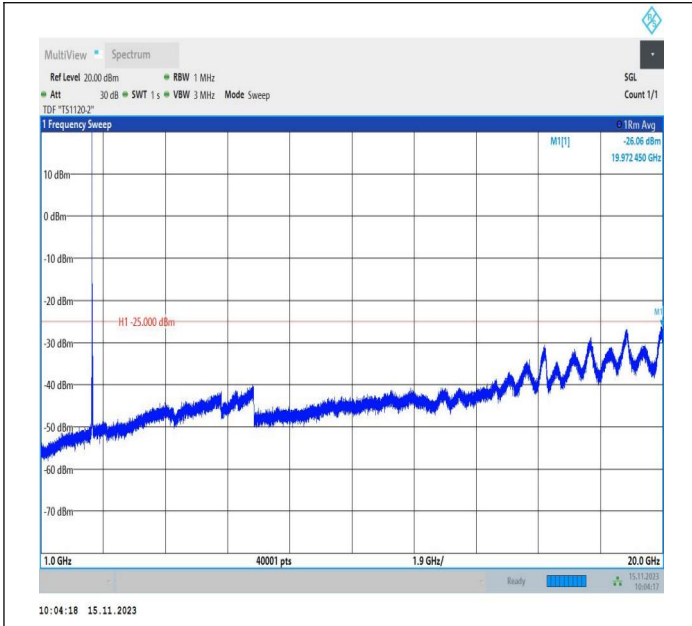

Band7\_15MHz\_QPSK\_21375\_1RB#0\_20000~27000\_20000~27000

Band7\_15MHz\_16QAM\_21375\_1RB#0\_0.009~0.15\_0.009~0.15 5

Band7\_15MHz\_16QAM\_21375\_1RB#0\_0.15~30\_0.15~30

Band7\_15MHz\_16QAM\_21375\_1RB#0\_30~1000\_30~1000