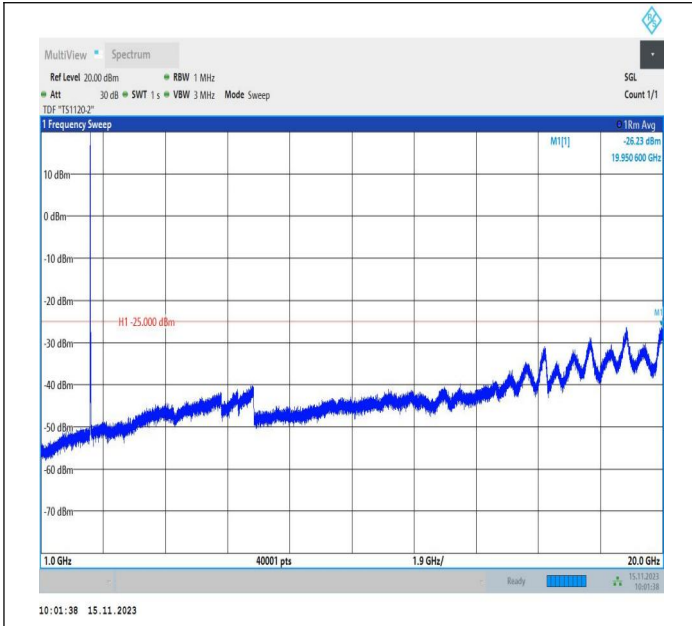

Band7\_15MHz\_QPSK\_20825\_1RB#0\_20000~27000\_20000~27000

Band7\_15MHz\_16QAM\_20825\_1RB#0\_0.009~0.15\_0.009~0.15 5

Band7\_15MHz\_16QAM\_20825\_1RB#0\_0.15~30\_0.15~30

Band7\_15MHz\_16QAM\_20825\_1RB#0\_30~1000\_30~1000