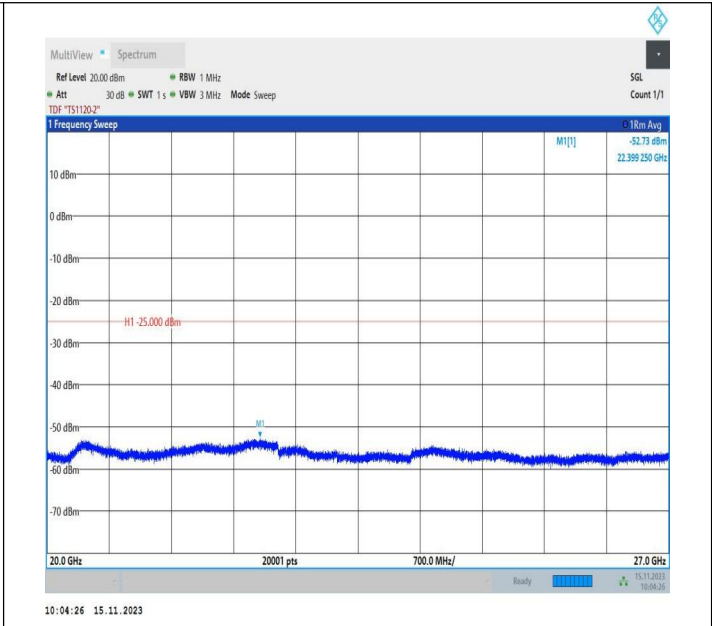

Band7_15MHz_16QAM_21375_1RB#0_20000~27000_20000~27000