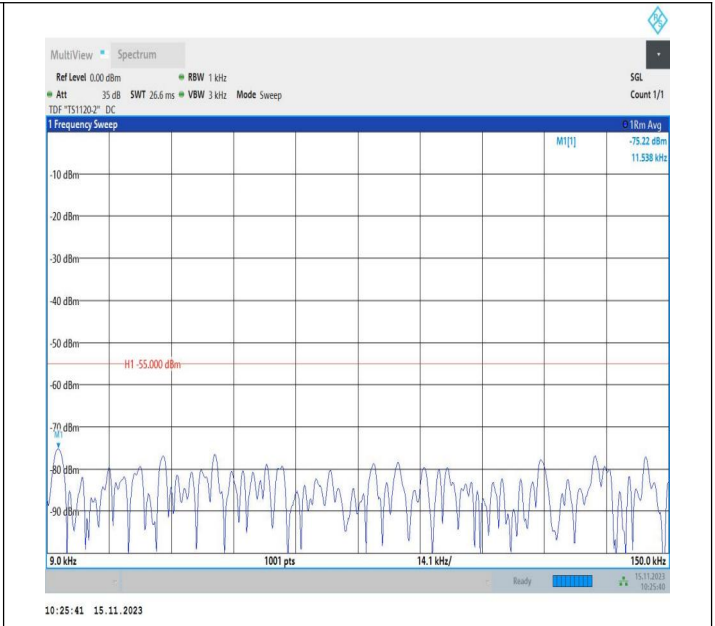

Band7_20MHz_16QAM_21100_1RB#0_0.009~0.15_0.009~0.1 5