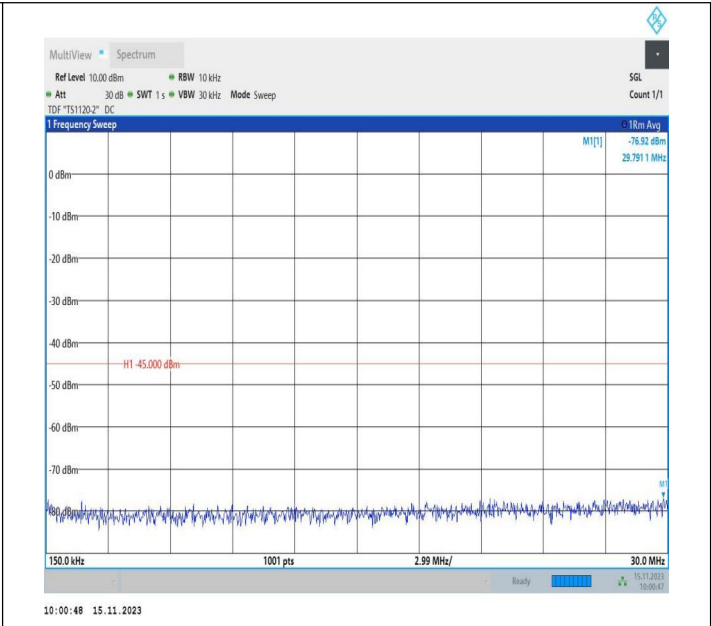

Band7_15MHz_QPSK_20825_1RB#0_0.15~30_0.15~30