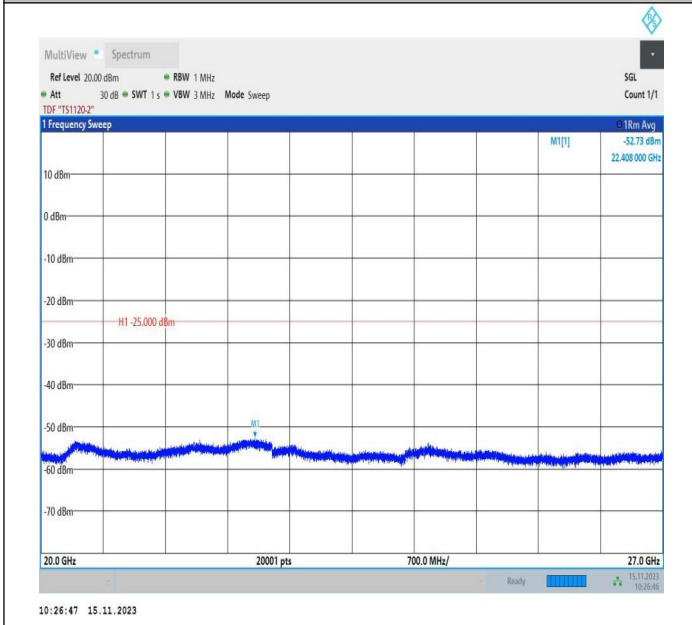

Band7_20MHz_QPSK_21350_1RB#0_20000~27000_20000~27000