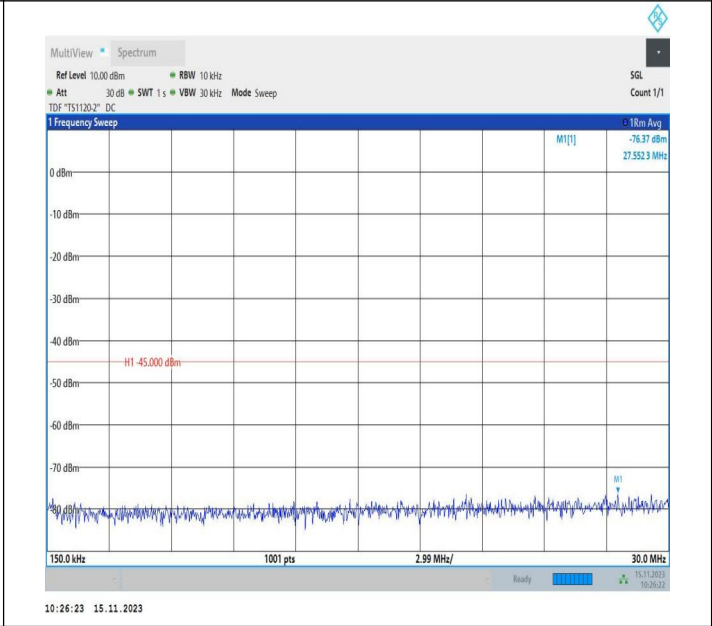

Band7_20MHz_QPSK_21350_1RB#0_0.15~30_0.15~30