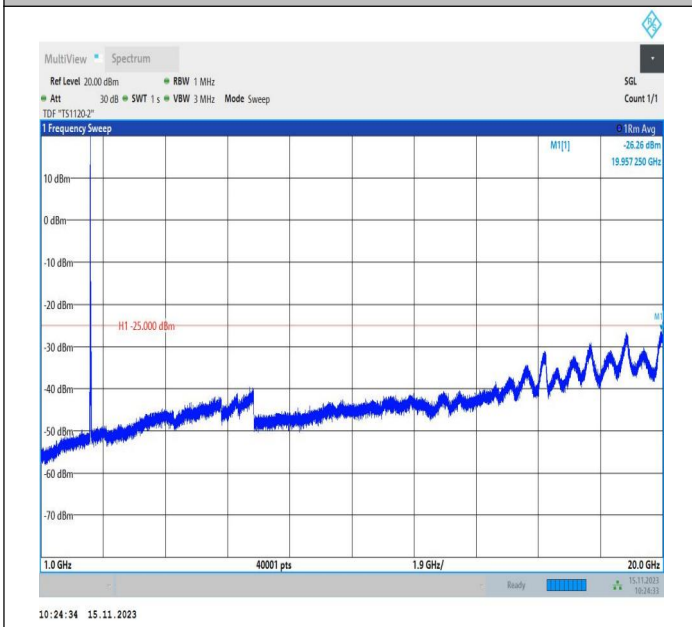

Band7_20MHz_16QAM_20850_1RB#0_1000~20000_1000~20000