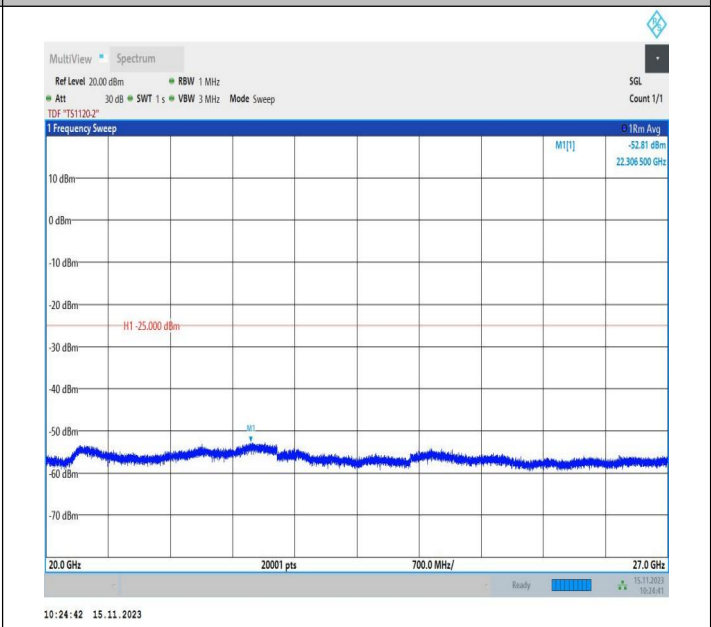

Band7_20MHz_16QAM_20850_1RB#0_20000~27000_20000~27000