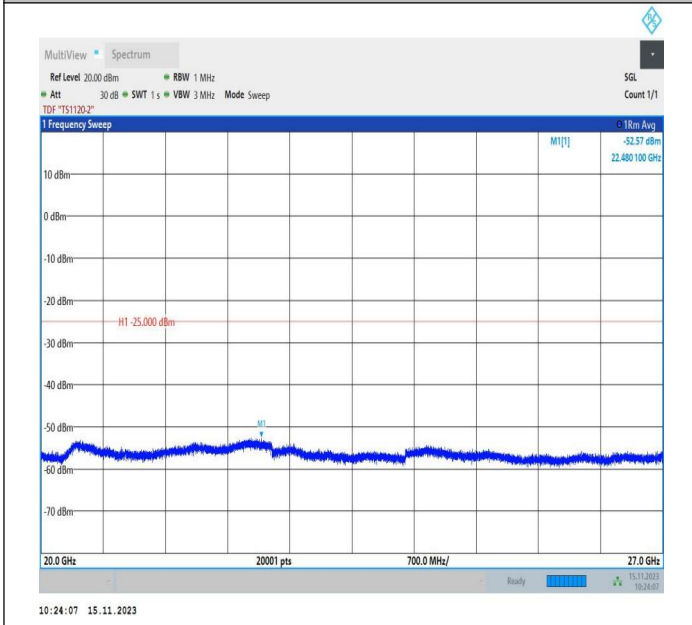

Band7_20MHz_QPSK_20850_1RB#0_20000~27000_20000~27000