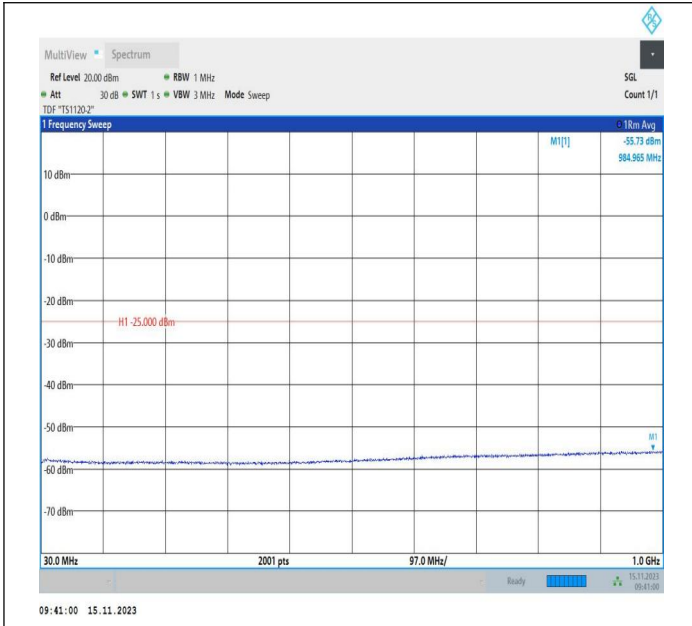

Band7\_10MHz\_16QAM\_21100\_1RB#0\_1000~20000\_1000~20000

Band7\_10MHz\_16QAM\_21100\_1RB#0\_20000~27000\_20000~27000

Band7\_10MHz\_QPSK\_21400\_1RB#0\_0.009~0.15\_0.009~0.1

Band7\_10MHz\_QPSK\_21400\_1RB#0\_0.15~30\_0.15~30