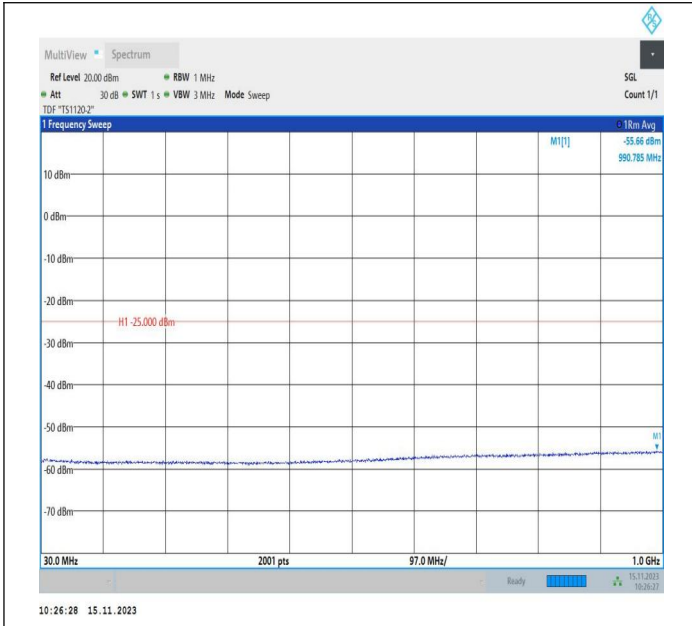

Band7\_20MHz\_16QAM\_21100\_1RB#0\_1000~20000\_1000~20000

Band7\_20MHz\_16QAM\_21100\_1RB#0\_20000~27000\_20000~27000

Band7\_20MHz\_QPSK\_21350\_1RB#0\_0.009~0.15\_0.009~0.1

Band7\_20MHz\_QPSK\_21350\_1RB#0\_0.15~30\_0.15~30