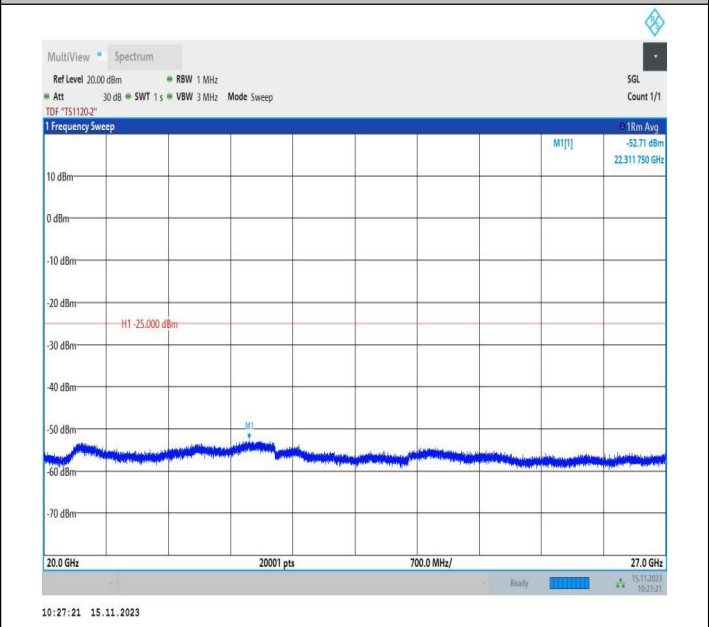

Band7_20MHz_16QAM_21350_1RB#0_20000~27000_20000~27000