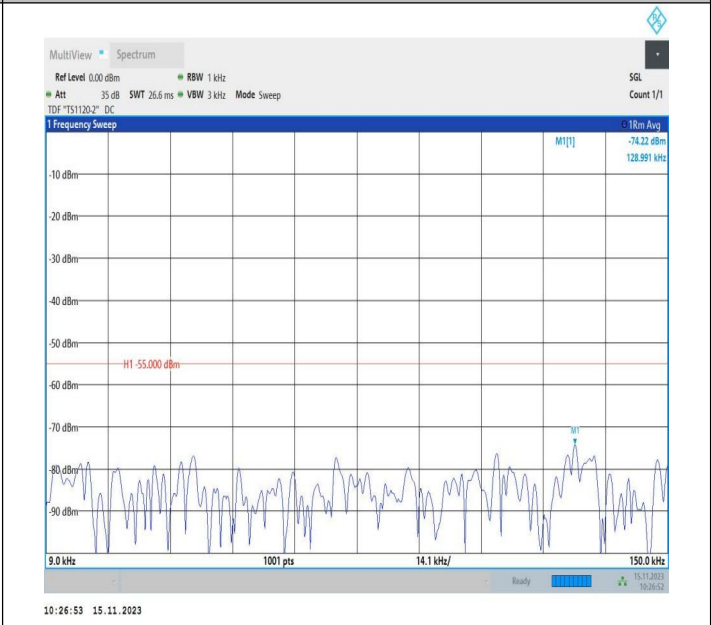

Band7_20MHz_16QAM_21350_1RB#0_0.009~0.15_0.009~0.1
5