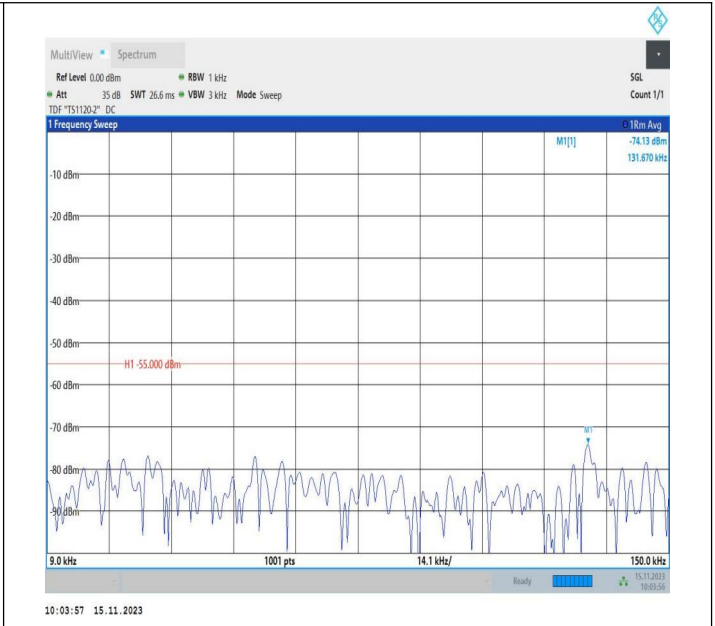

Band7_15MHz_16QAM_21375_1RB#0_0.009~0.15_0.009~0.15 5