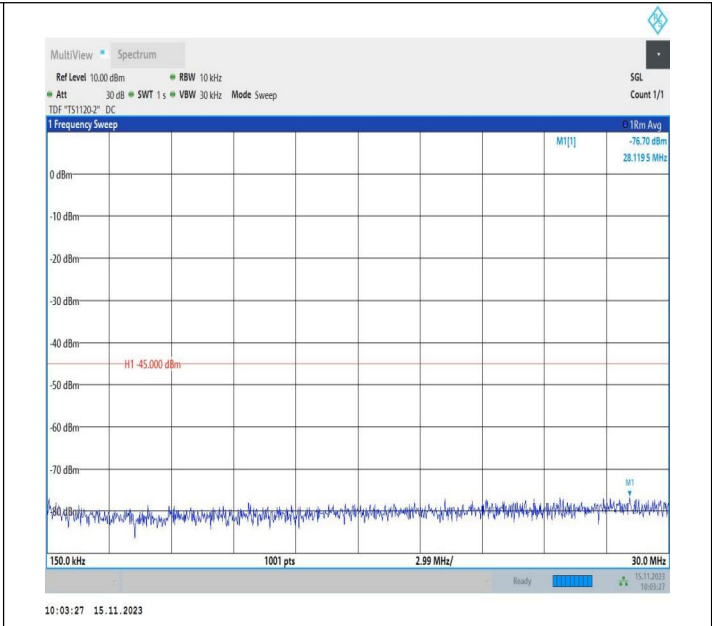

Band7_15MHz_QPSK_21375_1RB#0_0.15~30_0.15~30