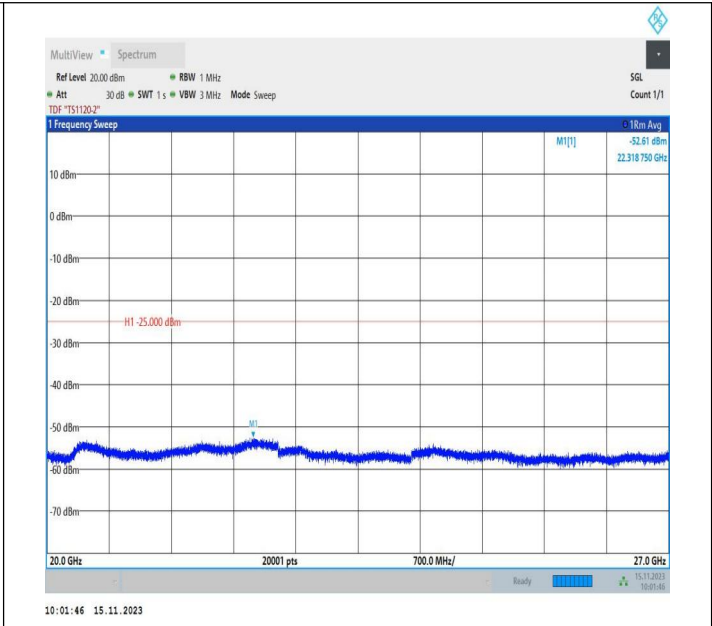

Band7_15MHz_16QAM_20825_1RB#0_20000~27000_20000~27000