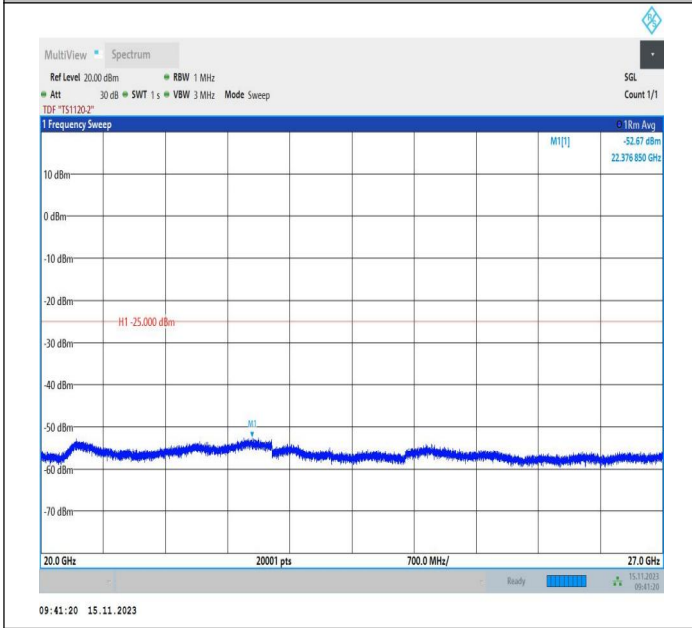

Band7_10MHz_QPSK_21400_1RB#0_20000~27000_20000~27000