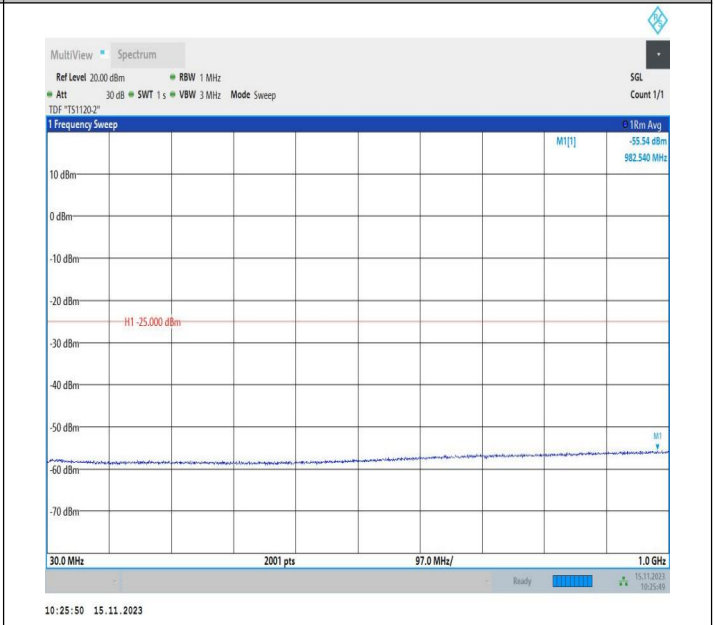

00

Band7\_20MHz\_QPSK\_21100\_1RB#0\_20000~27000\_20000~27000

Band7\_20MHz\_16QAM\_21100\_1RB#0\_0.009~0.15\_0.009~0.1 5

Band7\_20MHz\_16QAM\_21100\_1RB#0\_0.15~30\_0.15~30

Band7\_20MHz\_16QAM\_21100\_1RB#0\_30~1000\_30~1000