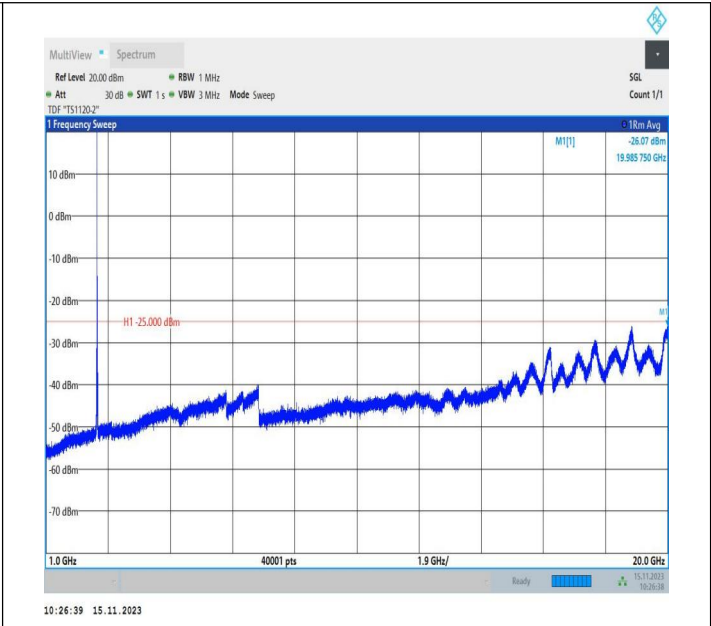

Band7_20MHz_QPSK_21350_1RB#0_1000~20000_1000~200
00