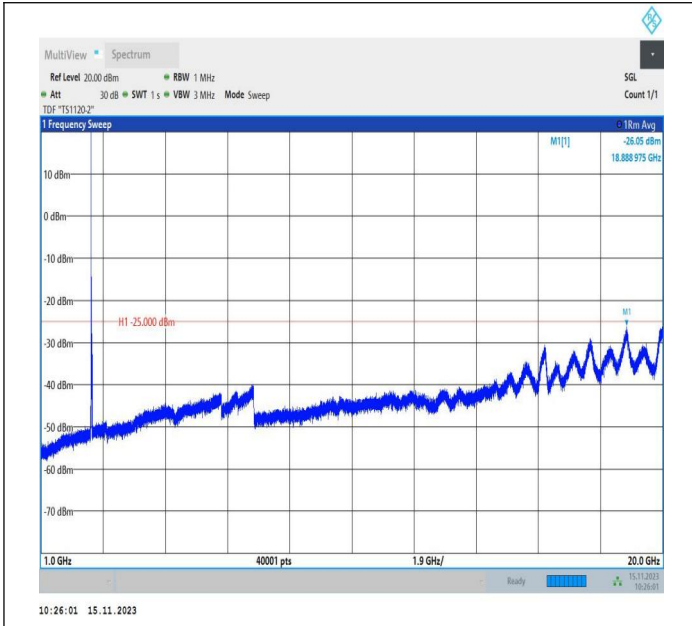

00

Band7\_20MHz\_QPSK\_21100\_1RB#0\_20000~27000\_20000~27000

Band7\_20MHz\_16QAM\_21100\_1RB#0\_0.009~0.15\_0.009~0.1 5

Band7\_20MHz\_16QAM\_21100\_1RB#0\_0.15~30\_0.15~30

Band7\_20MHz\_16QAM\_21100\_1RB#0\_30~1000\_30~1000