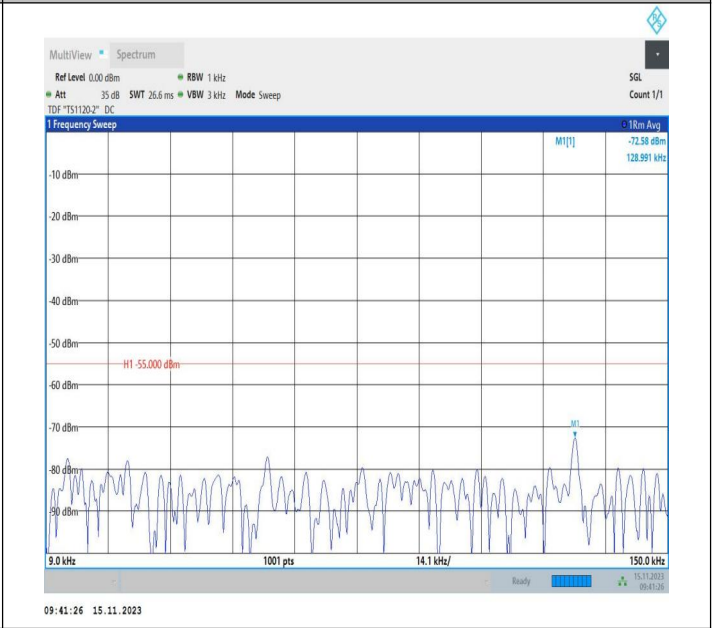

Band7_10MHz_16QAM_21400_1RB#0_0.009~0.15_0.009~0.1
5