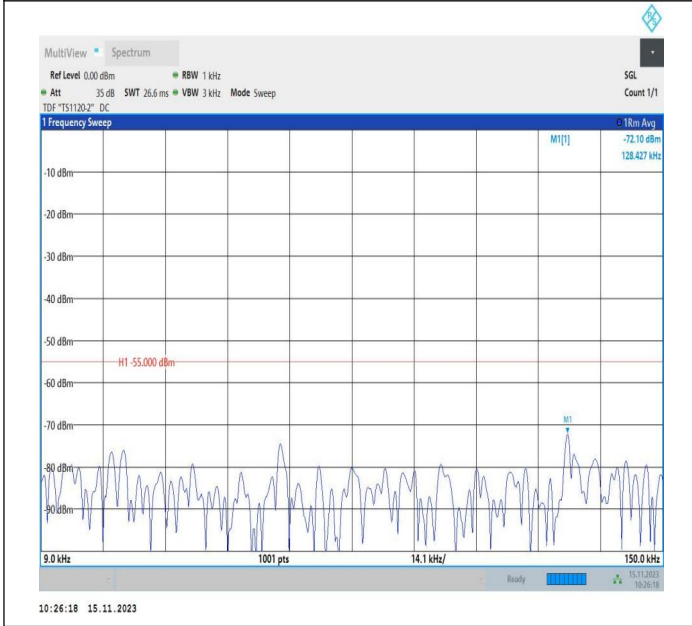

Band7_20MHz_QPSK_21350_1RB#0_0.009~0.15_0.009~0.1