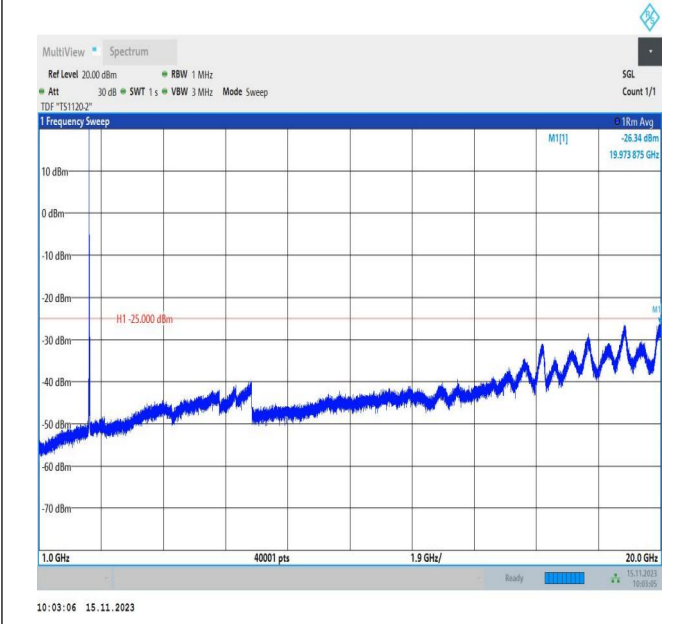

Band7_15MHz_16QAM_21100_1RB#0_1000~20000_1000~20000