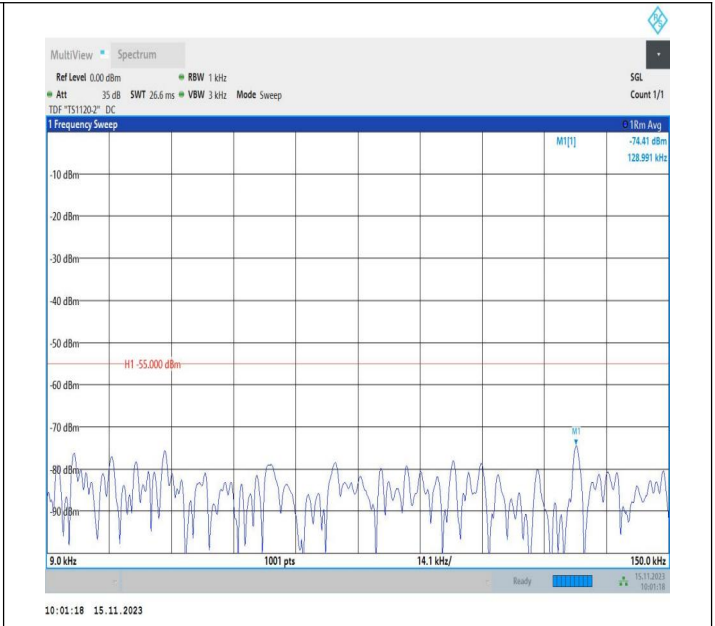

Band7_15MHz_16QAM_20825_1RB#0_0.009~0.15_0.009~0.15 5