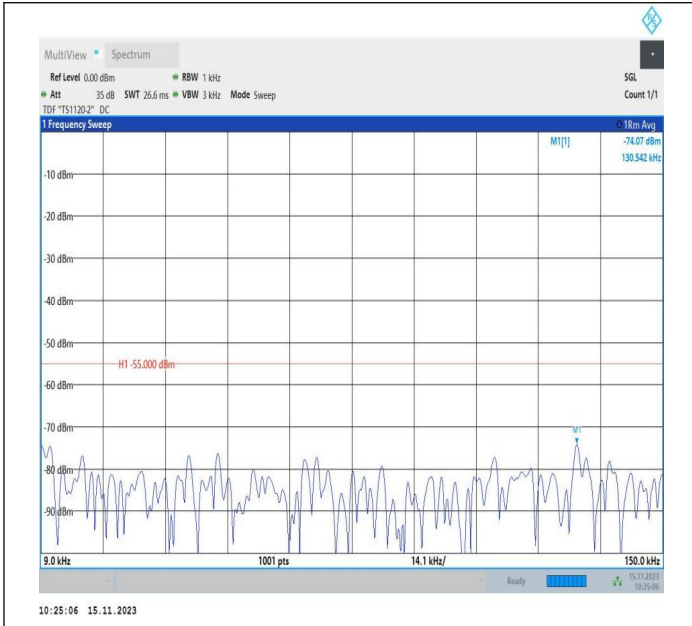

Band7\_20MHz\_16QAM\_20850\_1RB#0\_0.15~30\_0.15~30

Band7\_20MHz\_16QAM\_20850\_1RB#0\_30~1000\_30~1000

Band7\_20MHz\_16QAM\_20850\_1RB#0\_1000~20000\_1000~20000

Band7\_20MHz\_16QAM\_20850\_1RB#0\_20000~27000\_20000~27000