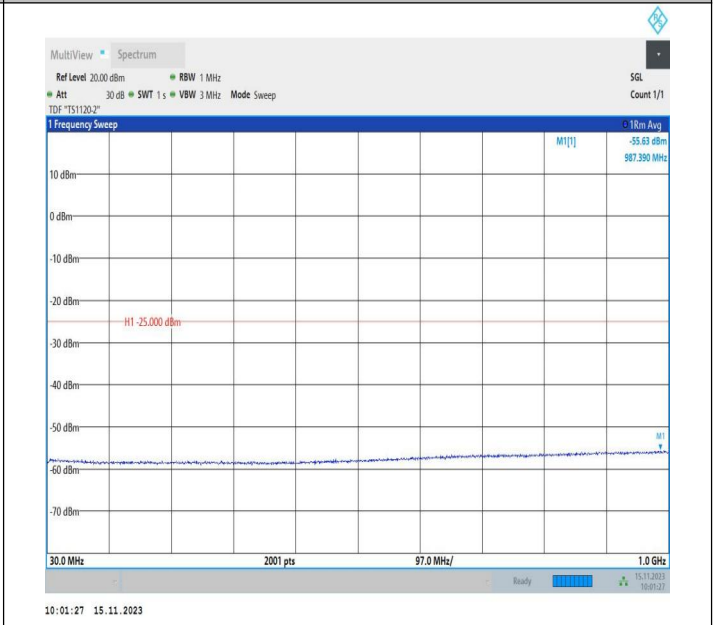

Band7_15MHz_16QAM_20825_1RB#0_30~1000_30~1000