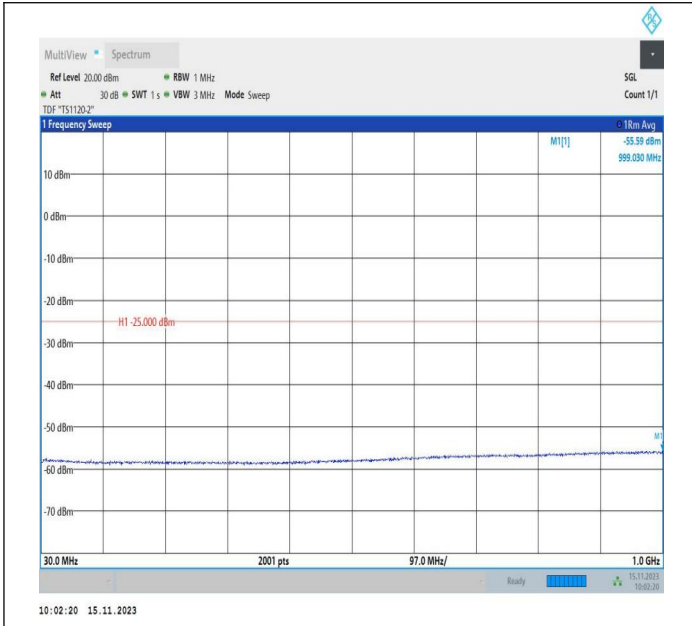

Band7\_15MHz\_16QAM\_20825\_1RB#0\_1000~20000\_1000~20000

Band7\_15MHz\_16QAM\_20825\_1RB#0\_20000~27000\_20000~27000

Band7\_15MHz\_QPSK\_21100\_1RB#0\_0.009~0.15\_0.009~0.1

Band7\_15MHz\_QPSK\_21100\_1RB#0\_0.15~30\_0.15~30