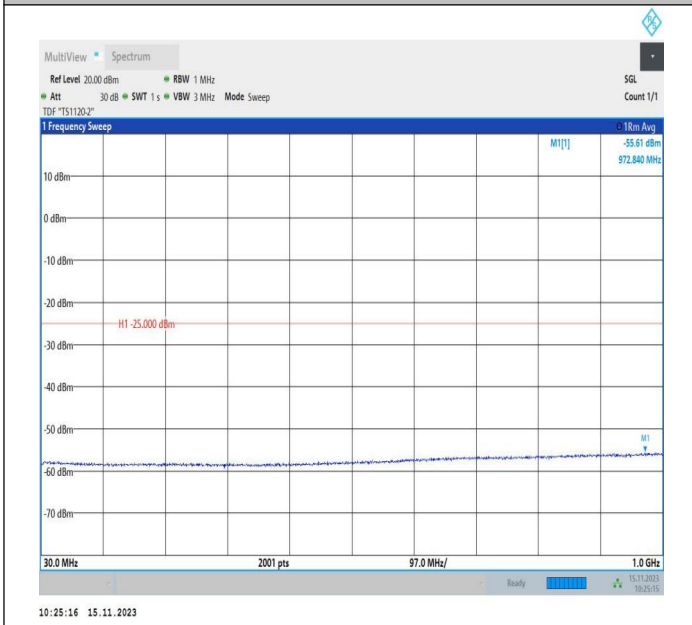

Band7_20MHz_QPSK_21100_1RB#0_30~1000_30~1000