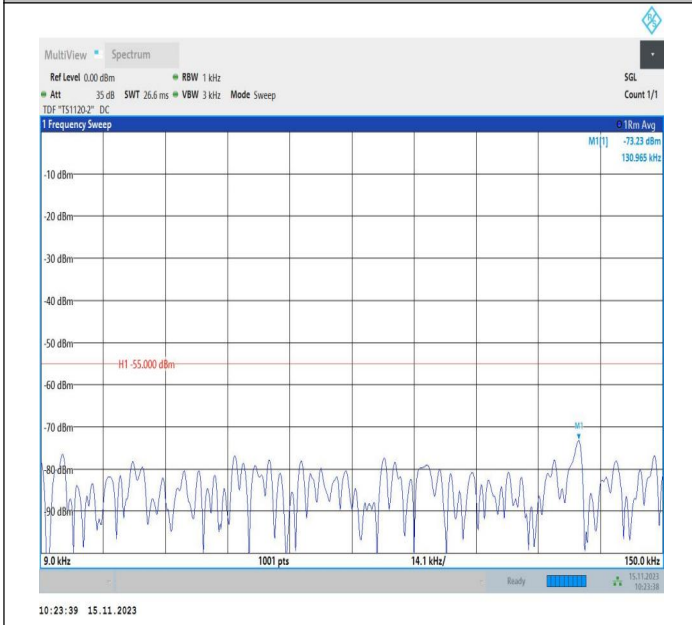

Band7_20MHz_QPSK_20850_1RB#0_0.009~0.15_0.009~0.15