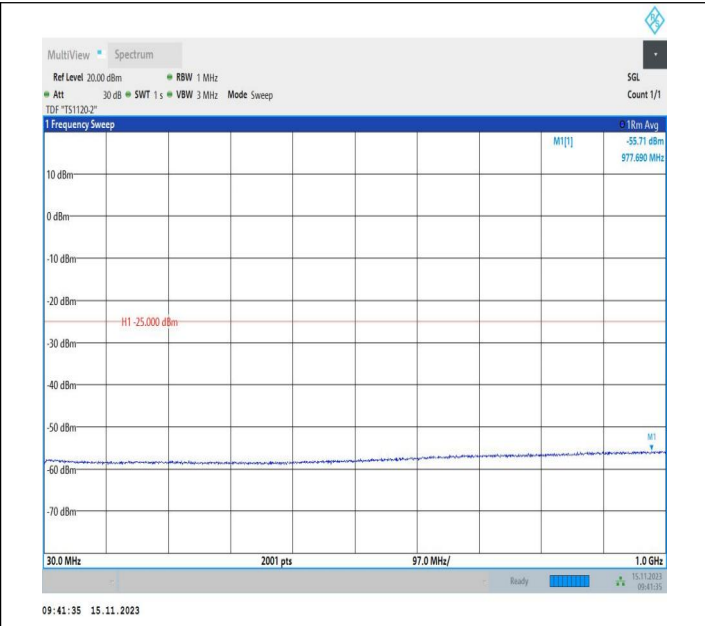

Band7_10MHz_16QAM_21400_1RB#0_30~1000_30~1000