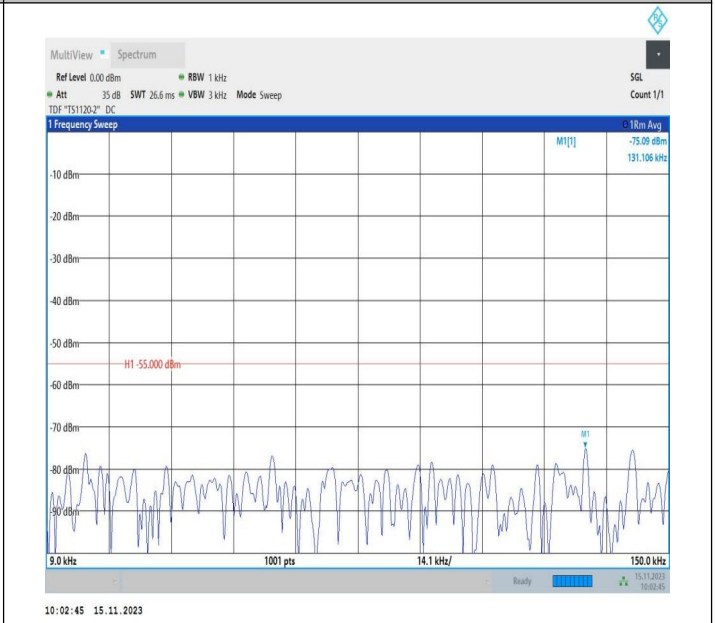

Band7\_15MHz\_QPSK\_21100\_1RB#0\_30~1000\_30~1000

Band7\_15MHz\_QPSK\_21100\_1RB#0\_1000~20000\_1000~200

00

Band7\_15MHz\_QPSK\_21100\_1RB#0\_20000~27000\_20000~27000

Band7\_15MHz\_16QAM\_21100\_1RB#0\_0.009~0.15\_0.009~0.1