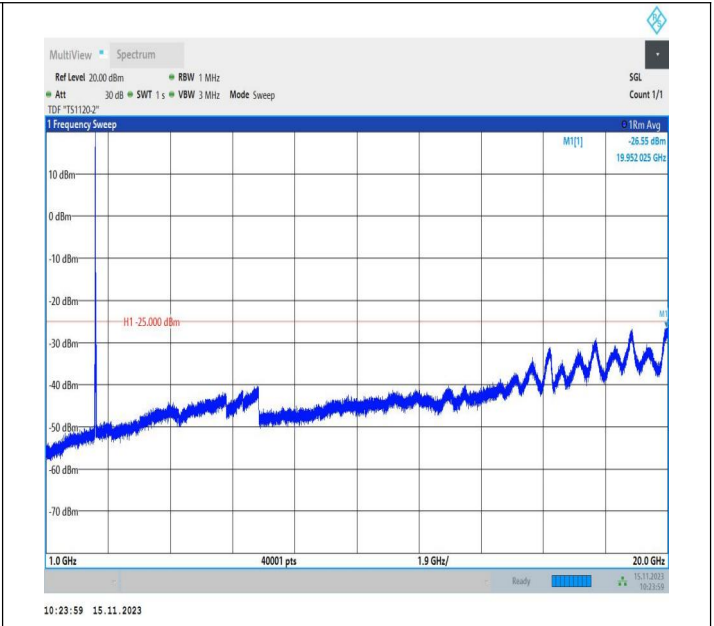

Band7_20MHz_QPSK_20850_1RB#0_1000~20000_1000~200
00