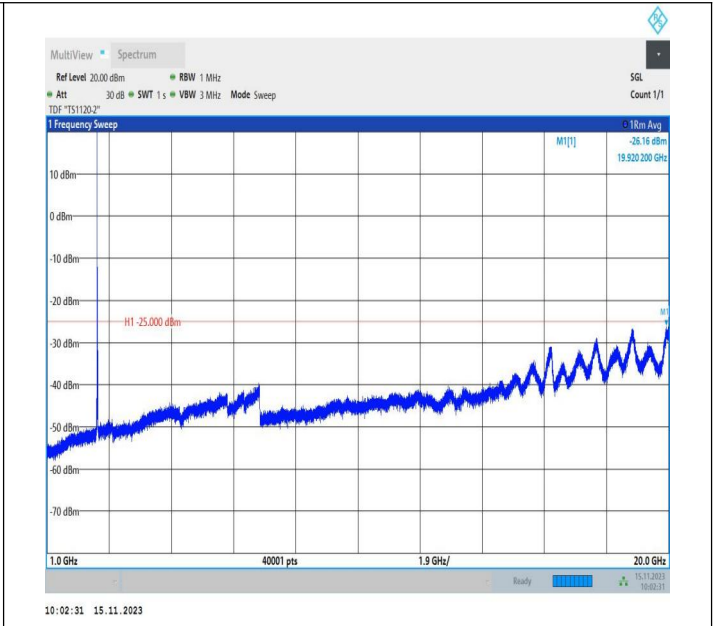

Band7_15MHz_QPSK_21100_1RB#0_1000~20000_1000~200

00