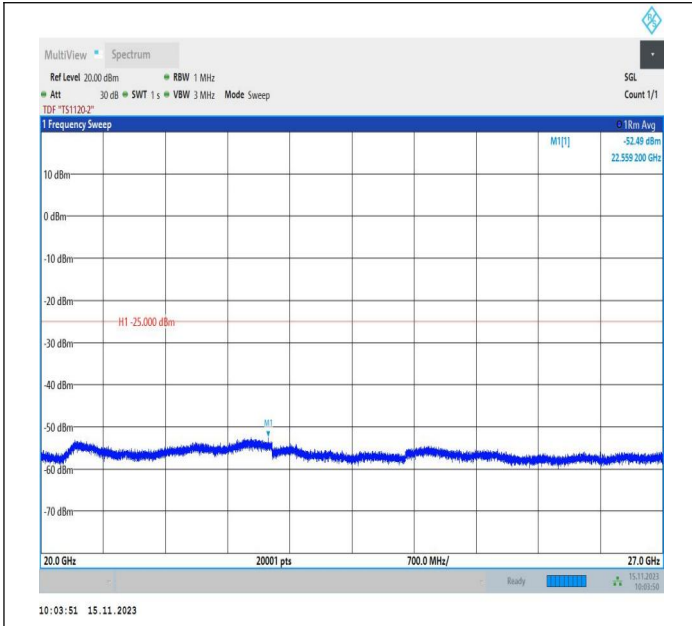

Band7\_15MHz\_QPSK\_21375\_1RB#0\_0.009~0.15\_0.009~0.1  
5

Band7\_15MHz\_QPSK\_21375\_1RB#0\_0.15~30\_0.15~30

Band7\_15MHz\_QPSK\_21375\_1RB#0\_30~1000\_30~1000

Band7\_15MHz\_QPSK\_21375\_1RB#0\_1000~20000\_1000~2000  
00