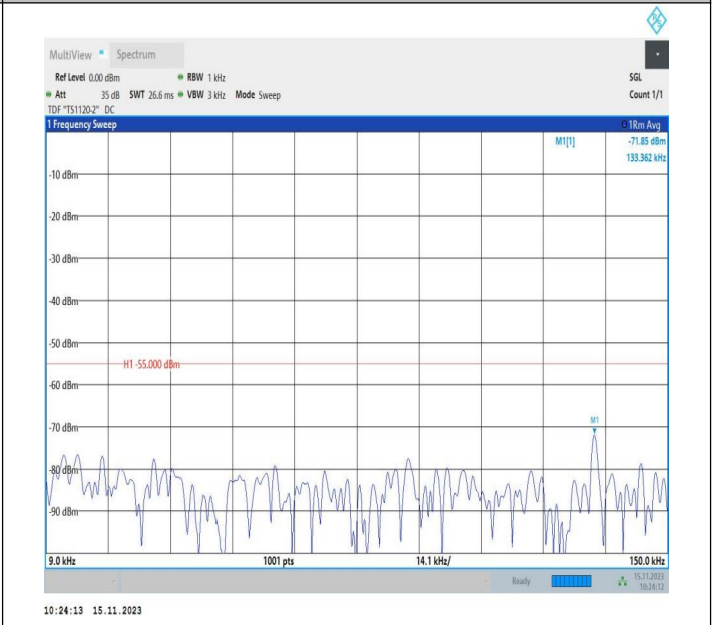

Band7_20MHz_16QAM_20850_1RB#0_0.009~0.15_0.009~0.1
5