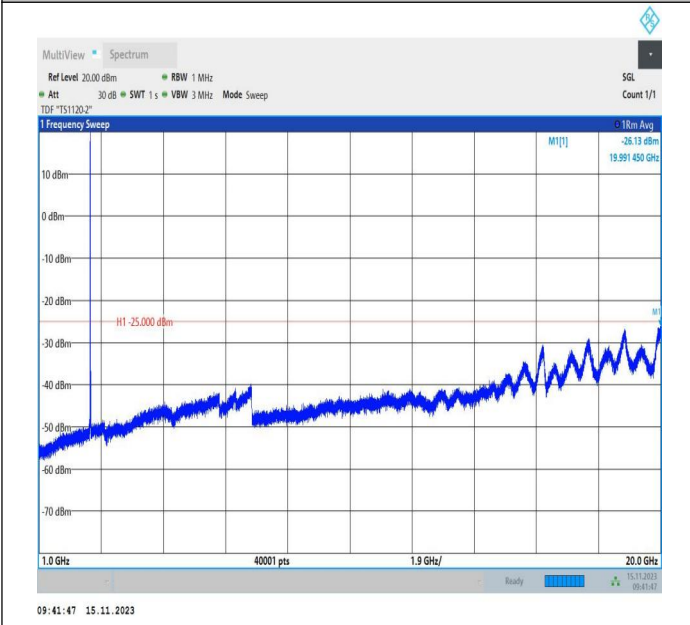

Band7_10MHz_16QAM_21400_1RB#0_1000~20000_1000~20000