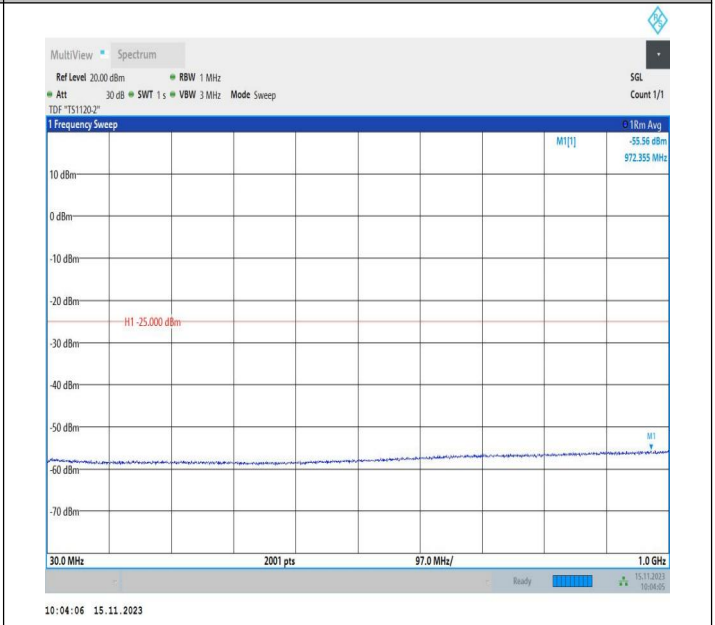

Band7_15MHz_16QAM_21375_1RB#0_30~1000_30~1000