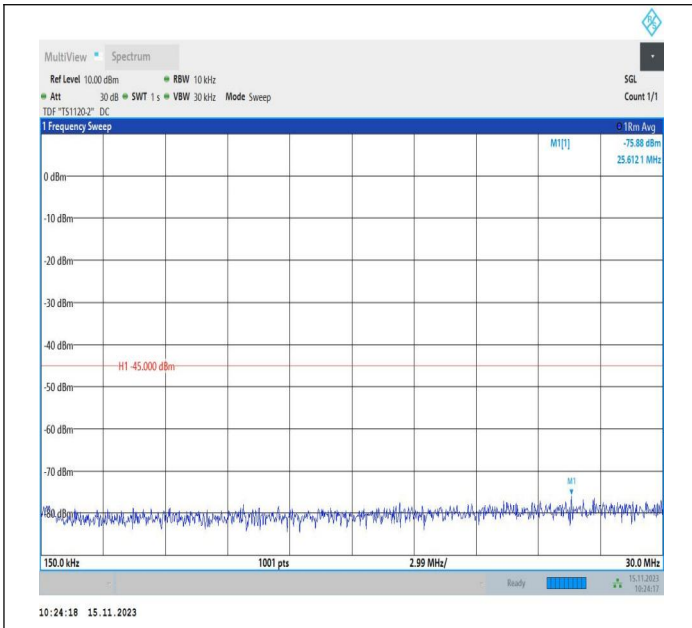

Band7\_20MHz\_QPSK\_20850\_1RB#0\_30~1000\_30~1000

Band7\_20MHz\_QPSK\_20850\_1RB#0\_1000~20000\_1000~200  
00

Band7\_20MHz\_QPSK\_20850\_1RB#0\_20000~27000\_20000~27000

Band7\_20MHz\_16QAM\_20850\_1RB#0\_0.009~0.15\_0.009~0.1  
5