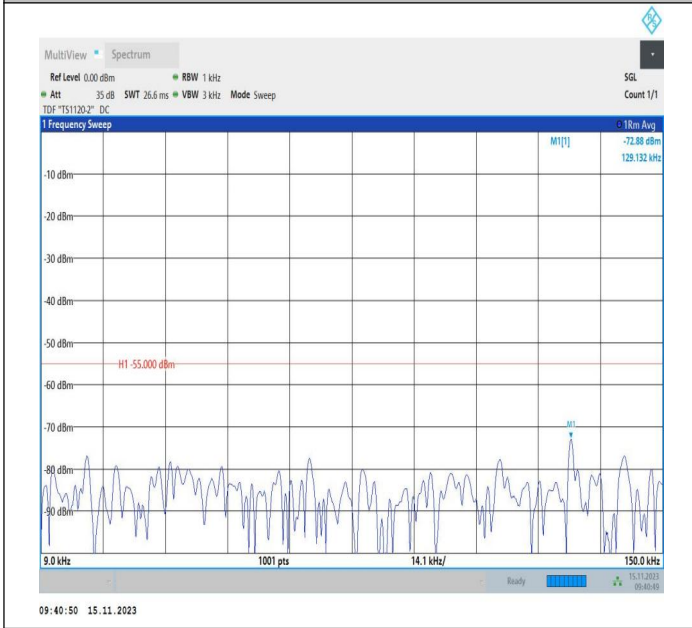

Band7\_10MHz\_16QAM\_21100\_1RB#0\_1000~20000\_1000~20000

Band7\_10MHz\_16QAM\_21100\_1RB#0\_20000~27000\_20000~27000

Band7\_10MHz\_QPSK\_21400\_1RB#0\_0.009~0.15\_0.009~0.1

Band7\_10MHz\_QPSK\_21400\_1RB#0\_0.15~30\_0.15~30