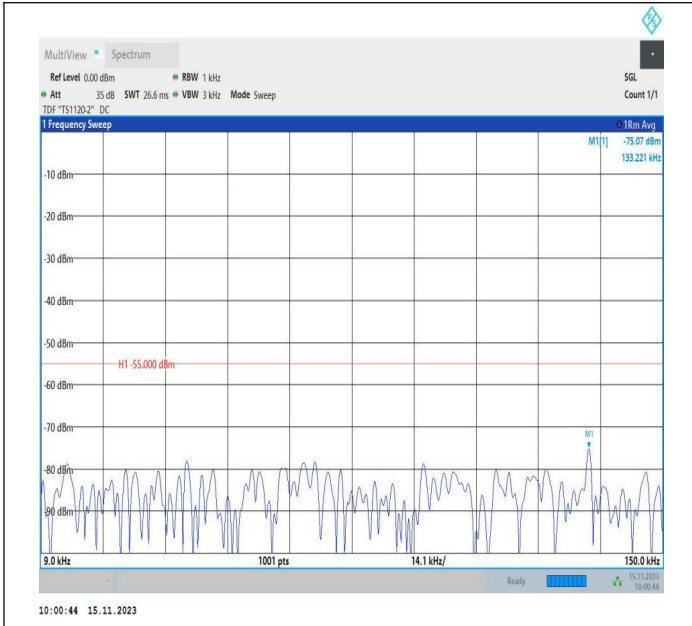

Band7\_10MHz\_16QAM\_21400\_1RB#0\_0.15~30\_0.15~30

Band7\_10MHz\_16QAM\_21400\_1RB#0\_30~1000\_30~1000

Band7\_10MHz\_16QAM\_21400\_1RB#0\_1000~20000\_1000~20000

Band7\_10MHz\_16QAM\_21400\_1RB#0\_20000~27000\_20000~27000