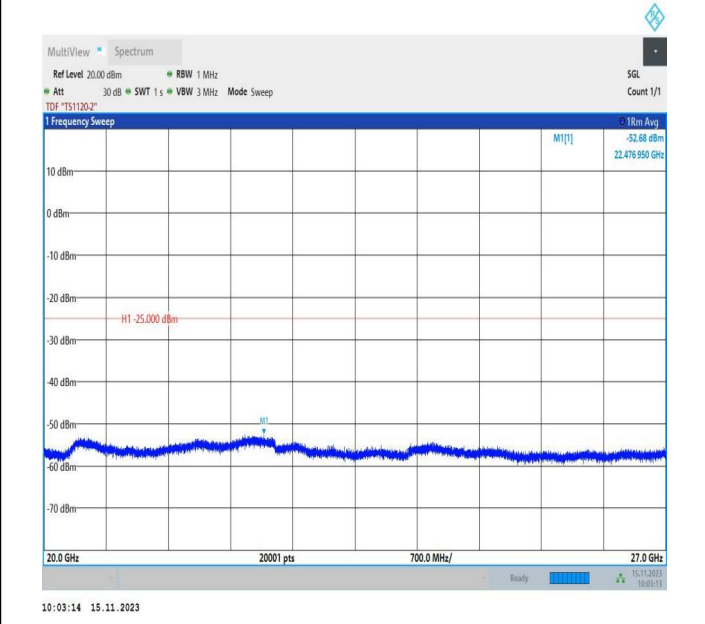

5

Band7\_15MHz\_16QAM\_21100\_1RB#0\_0.15~30\_0.15~30

Band7\_15MHz\_16QAM\_21100\_1RB#0\_30~1000\_30~1000

Band7\_15MHz\_16QAM\_21100\_1RB#0\_1000~20000\_1000~20000

Band7\_15MHz\_16QAM\_21100\_1RB#0\_20000~27000\_20000~27000