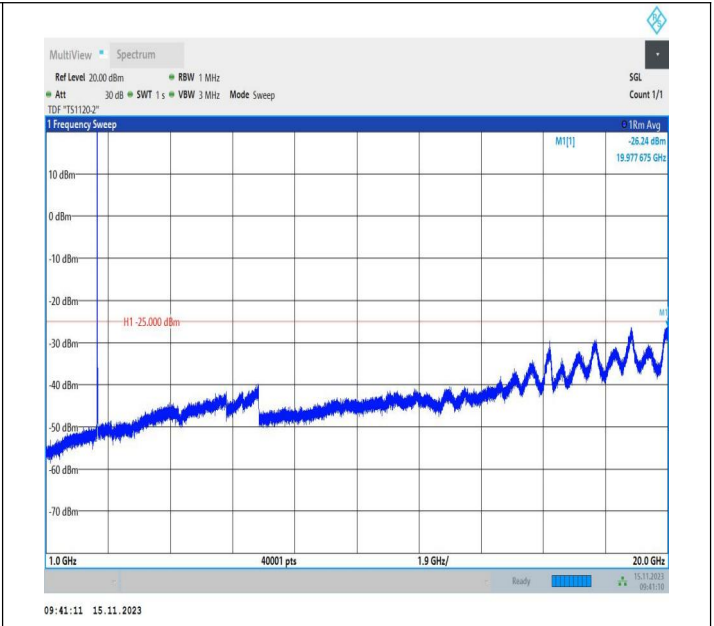

Band7_10MHz_QPSK_21400_1RB#0_1000~20000_1000~200
00