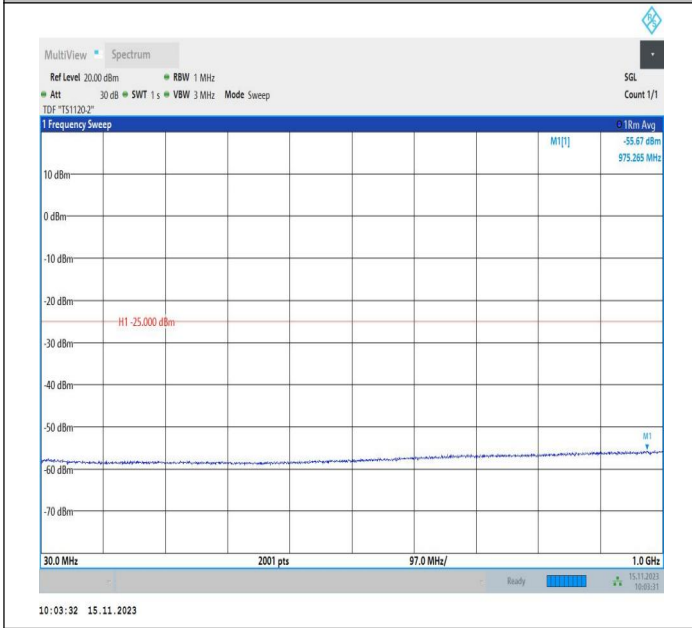

Band7_15MHz_QPSK_21375_1RB#0_30~1000_30~1000