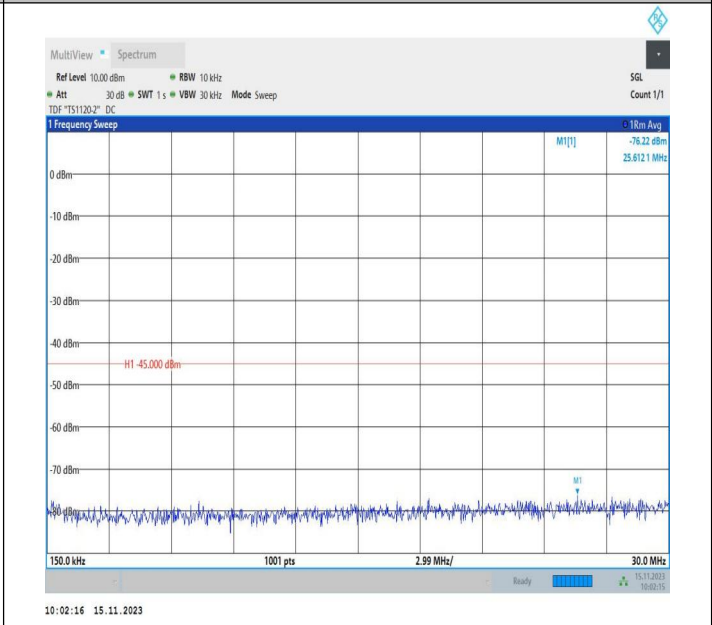

Band7_15MHz_QPSK_21100_1RB#0_0.15~30_0.15~30