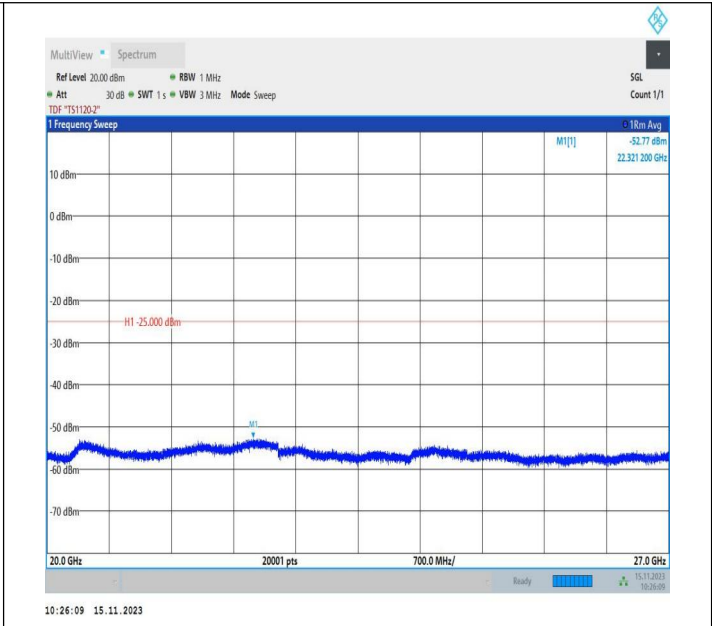

Band7_20MHz_16QAM_21100_1RB#0_20000~27000_20000~27000