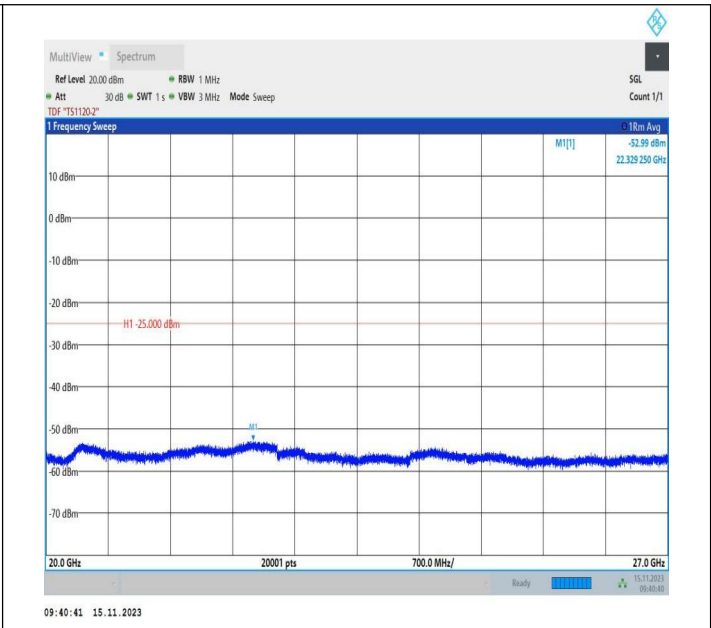

Band7\_10MHz\_16QAM\_21100\_1RB#0\_1000~20000\_1000~20000

Band7\_10MHz\_16QAM\_21100\_1RB#0\_20000~27000\_20000~27000

Band7\_10MHz\_QPSK\_21400\_1RB#0\_0.009~0.15\_0.009~0.1

Band7\_10MHz\_QPSK\_21400\_1RB#0\_0.15~30\_0.15~30