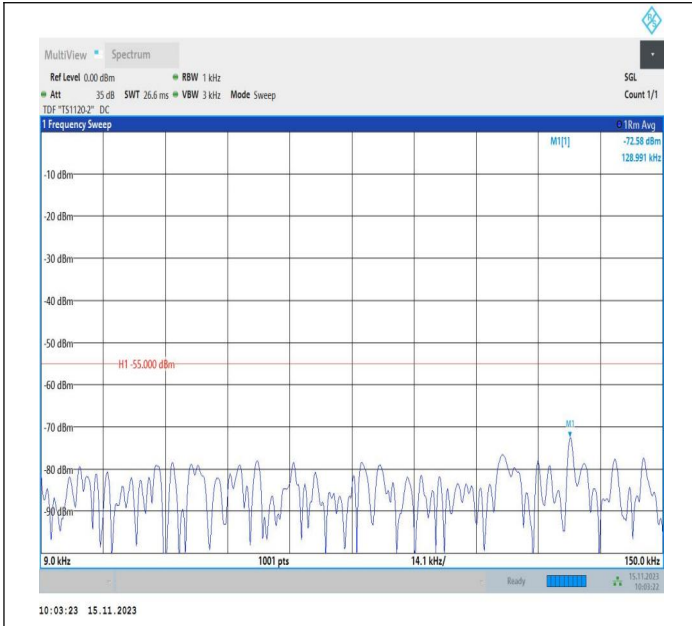

5

Band7\_15MHz\_16QAM\_21100\_1RB#0\_0.15~30\_0.15~30

Band7\_15MHz\_16QAM\_21100\_1RB#0\_30~1000\_30~1000

Band7\_15MHz\_16QAM\_21100\_1RB#0\_1000~20000\_1000~20000

Band7\_15MHz\_16QAM\_21100\_1RB#0\_20000~27000\_20000~27000