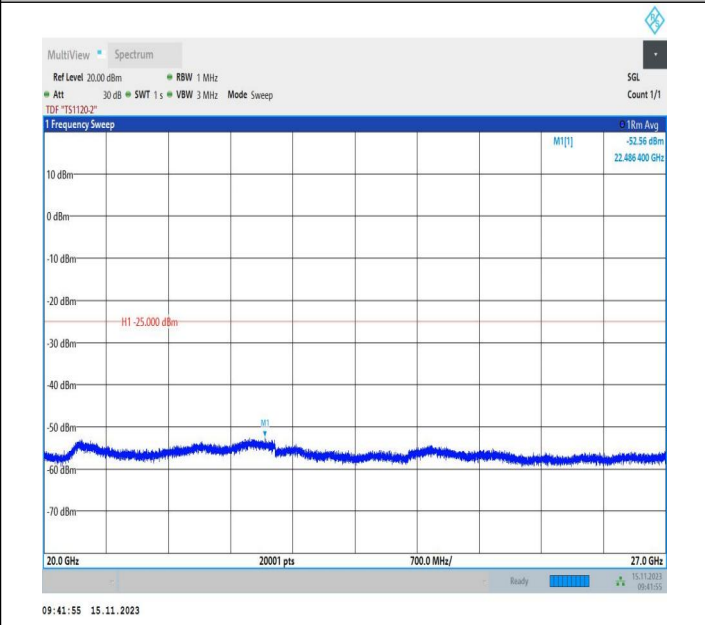

Band7_10MHz_16QAM_21400_1RB#0_20000~27000_20000~27000