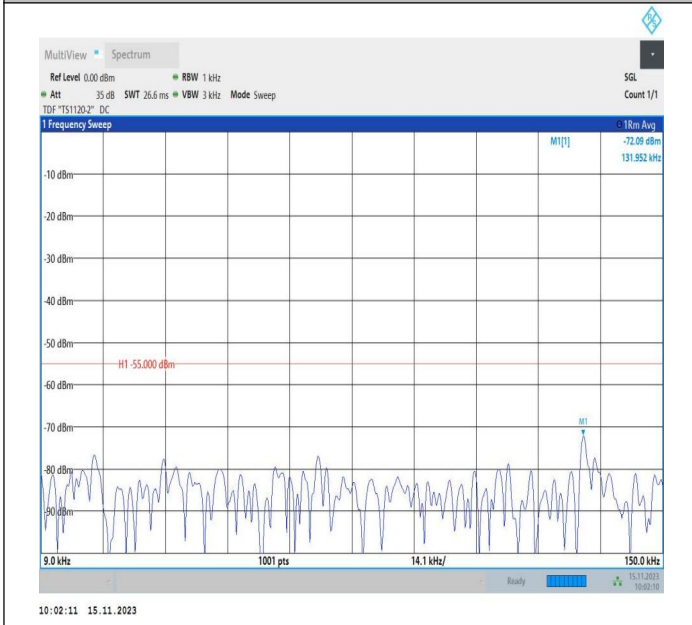

Band7_15MHz_QPSK_21100_1RB#0_0.009~0.15_0.009~0.1