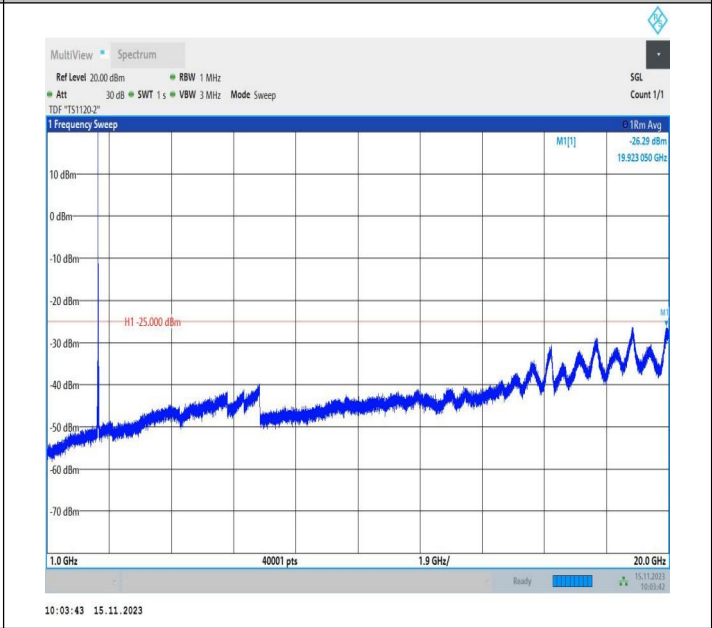

Band7_15MHz_QPSK_21375_1RB#0_1000~20000_1000~2000
00