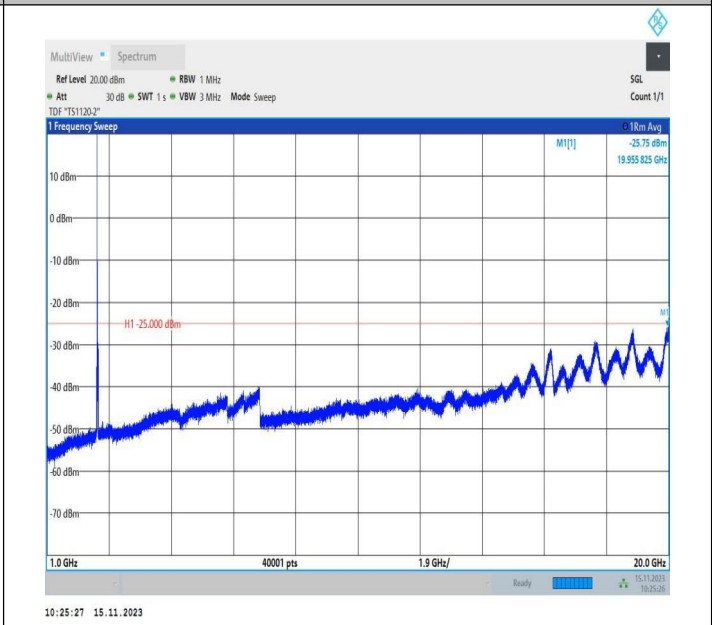

Band7\_20MHz\_QPSK\_21100\_1RB#0\_0.009~0.15\_0.009~0.1

5

Band7\_20MHz\_QPSK\_21100\_1RB#0\_0.15~30\_0.15~30

Band7\_20MHz\_QPSK\_21100\_1RB#0\_30~1000\_30~1000

Band7\_20MHz\_QPSK\_21100\_1RB#0\_1000~20000\_1000~200