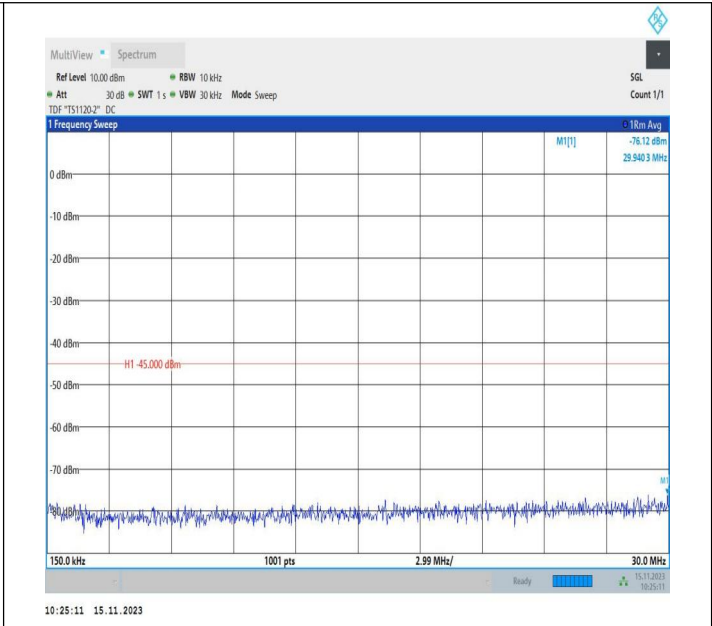

Band7_20MHz_QPSK_21100_1RB#0_0.15~30_0.15~30