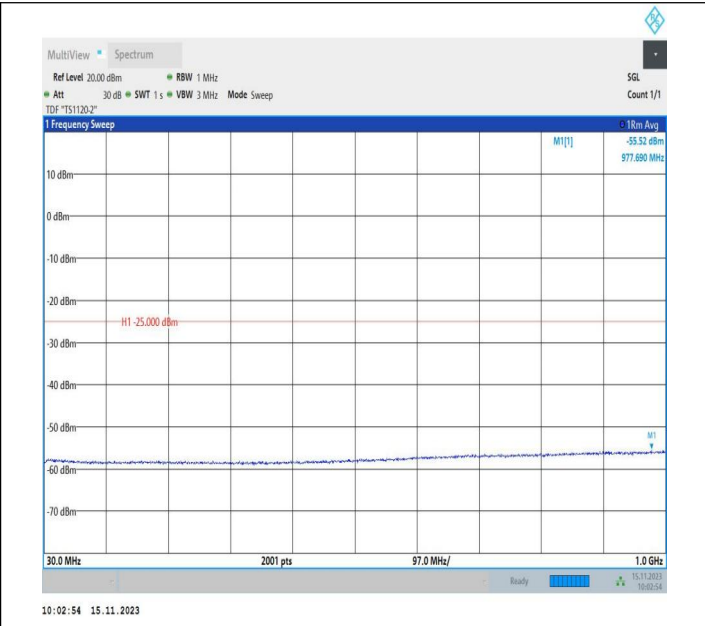

Band7_15MHz_16QAM_21100_1RB#0_30~1000_30~1000