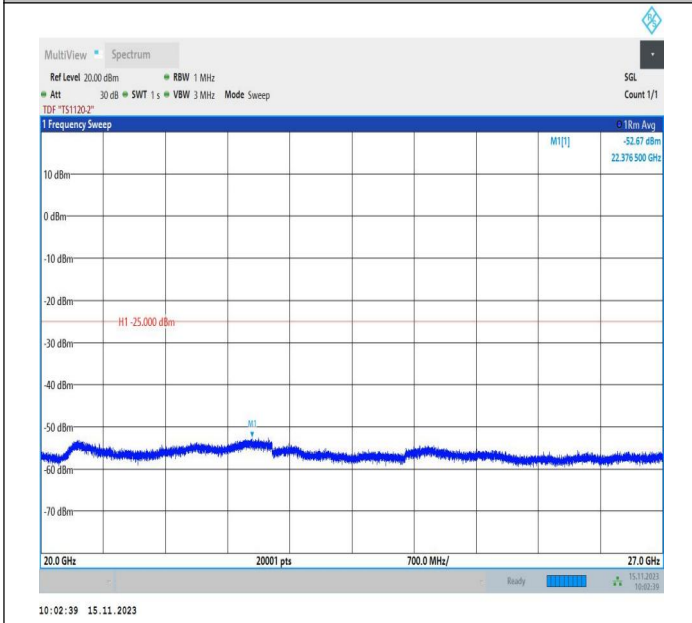

Band7_15MHz_QPSK_21100_1RB#0_20000~27000_20000~27000