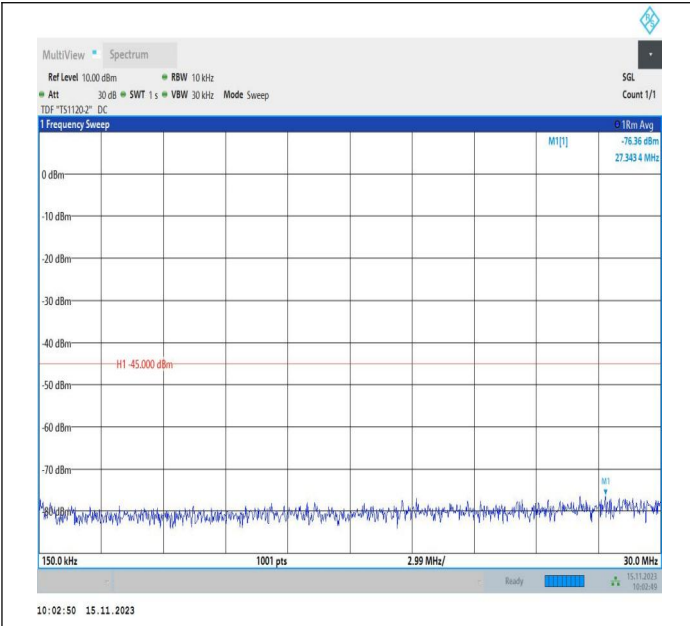

Band7_15MHz_16QAM_21100_1RB#0_0.15~30_0.15~30