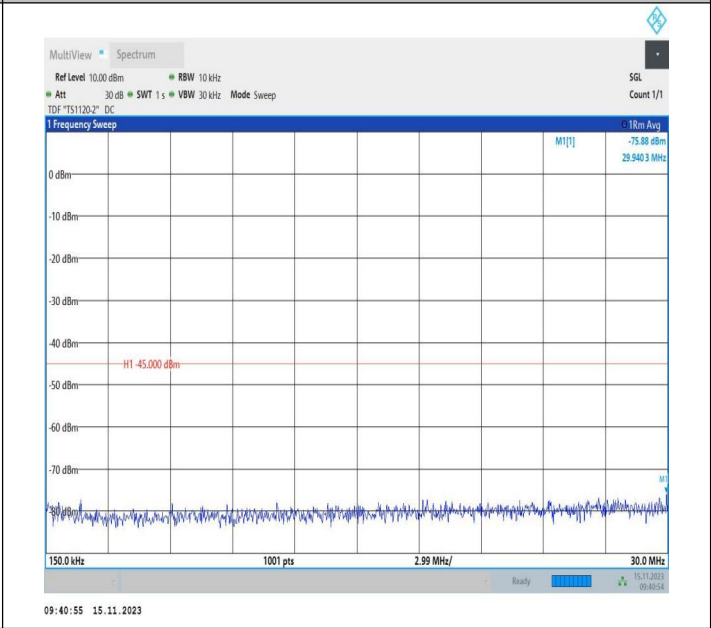

Band7\_10MHz\_16QAM\_21100\_1RB#0\_1000~20000\_1000~20000

Band7\_10MHz\_16QAM\_21100\_1RB#0\_20000~27000\_20000~27000

Band7\_10MHz\_QPSK\_21400\_1RB#0\_0.009~0.15\_0.009~0.1

Band7\_10MHz\_QPSK\_21400\_1RB#0\_0.15~30\_0.15~30