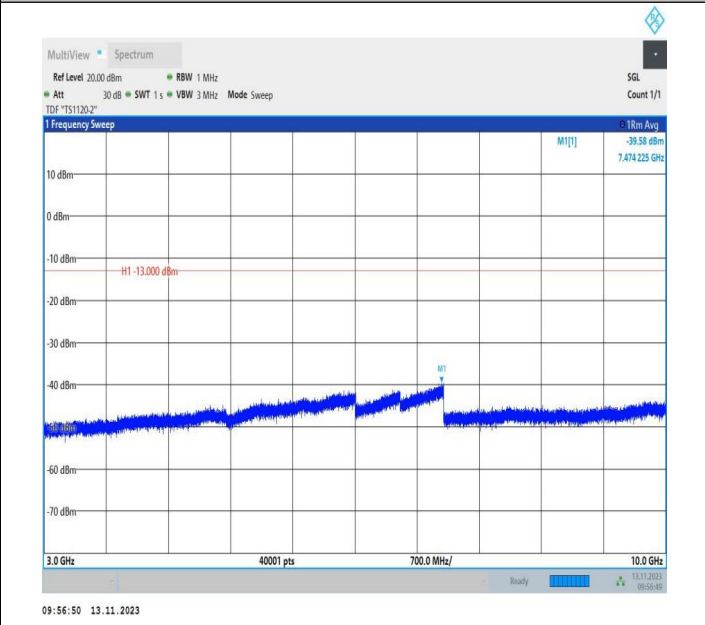

15

Band5_1.4MHz_16QAM_20525_1RB#0_0.15~30_0.15~30

Band5_1.4MHz_16QAM_20525_1RB#0_30~1000_30~1000

Band5_1.4MHz_16QAM_20525_1RB#0_1000~3000_1000~3000

Band5_1.4MHz_16QAM_20525_1RB#0_3000~10000_3000~10000

Band5_1.4MHz_QPSK_20643_1RB#0_0.009~0.15_0.009~0.15
 15