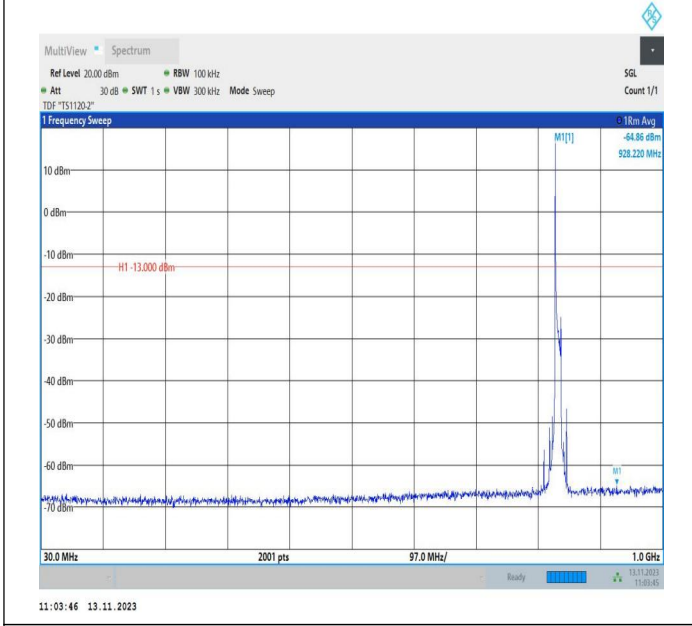

Band5_10MHz_QPSK_20525_1RB#0_30~1000_30~1000