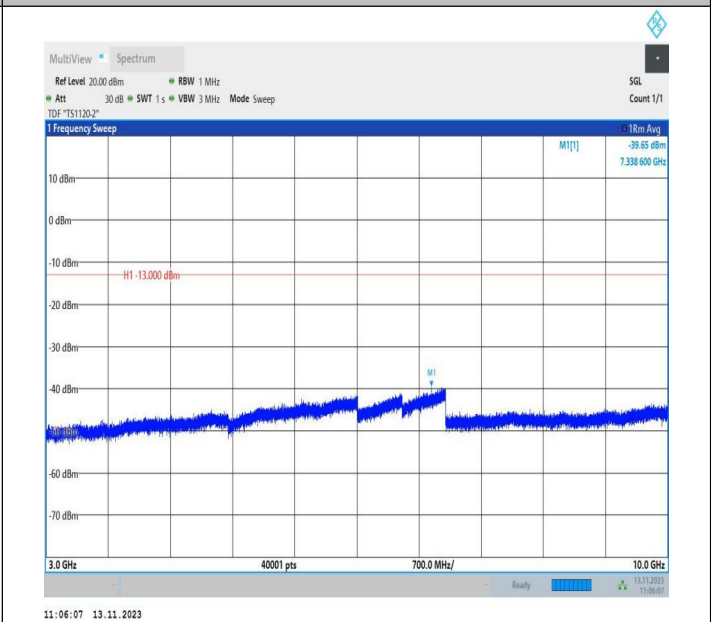

Band5_10MHz_16QAM_20600_1RB#0_0.15~30_0.15~30

Band5_10MHz_16QAM_20600_1RB#0_30~1000_30~1000

Band5_10MHz_16QAM_20600_1RB#0_1000~3000_1000~30

00

Band5_10MHz_16QAM_20600_1RB#0_3000~10000_3000~10

000

Frequency Stability