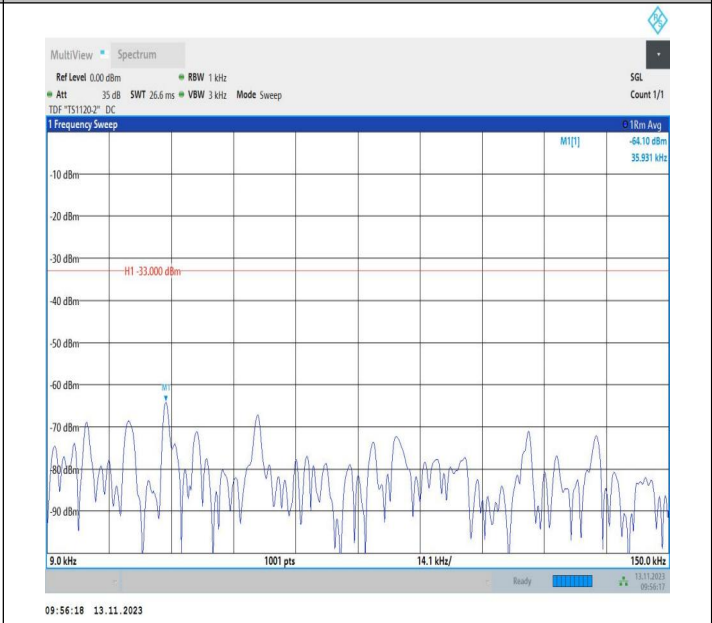

Band5_1.4MHz_QPSK_20525_1RB#0_0.15~30_0.15~30

Band5_1.4MHz_QPSK_20525_1RB#0_30~1000_30~1000

Band5_1.4MHz_QPSK_20525_1RB#0_1000~3000_1000~300

0

Band5_1.4MHz_QPSK_20525_1RB#0_3000~10000_3000~1

0000

Band5_1.4MHz_16QAM_20525_1RB#0_0.009~0.15_0.009~0.