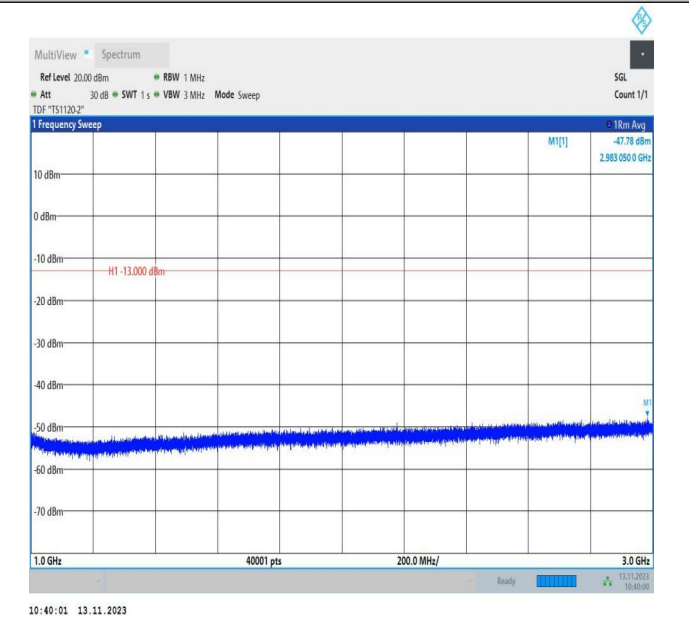

Band5_5MHz_QPSK_20425_1RB#0_1000~3000_1000~3000