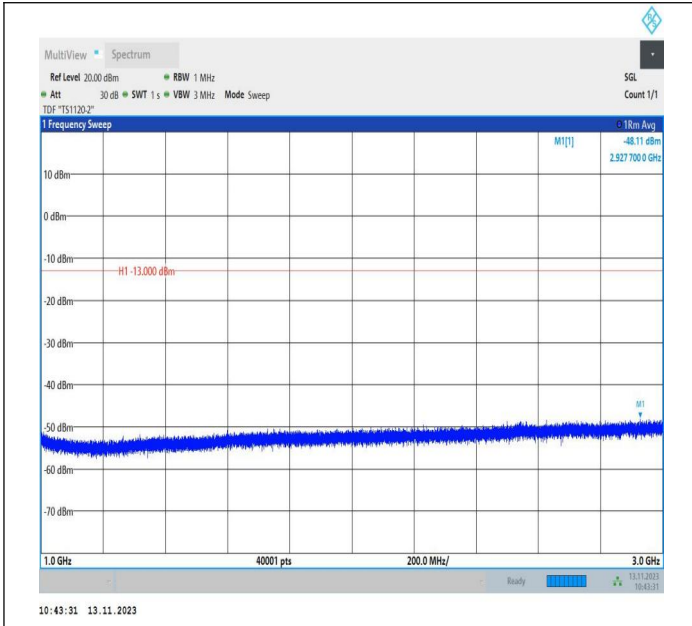

Band5_5MHz_16QAM_20625_1RB#0_1000~3000_1000~300
0