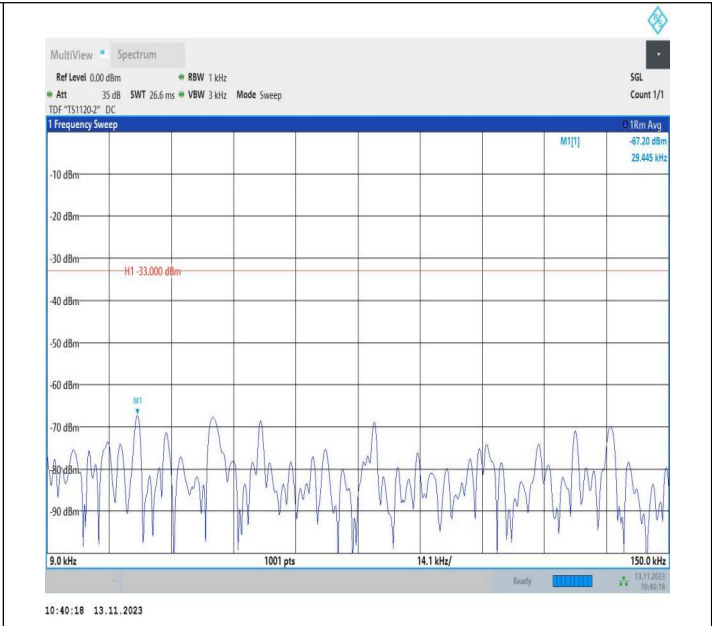

Band5_5MHz_QPSK_20425_1RB#0_0.15~30_0.15~30

Band5_5MHz_QPSK_20425_1RB#0_30~1000_30~1000

Band5_5MHz_QPSK_20425_1RB#0_1000~3000_1000~3000

Band5_5MHz_QPSK_20425_1RB#0_3000~10000_3000~10000

Band5_5MHz_16QAM_20425_1RB#0_0.009~0.15_0.009~0.15