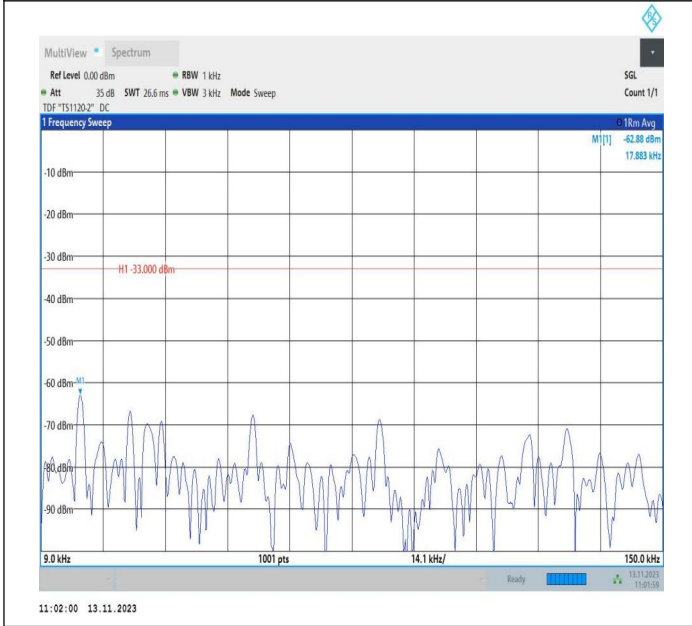

Band5_5MHz_16QAM_20625_1RB#0_0.15~30_0.15~30

Band5_5MHz_16QAM_20625_1RB#0_30~1000_30~1000

Band5_5MHz_16QAM_20625_1RB#0_1000~3000_1000~300
0

Band5_5MHz_16QAM_20625_1RB#0_3000~10000_3000~100
00

Band5_10MHz_QPSK_20450_1RB#0_0.009~0.15_0.009~0.1
5