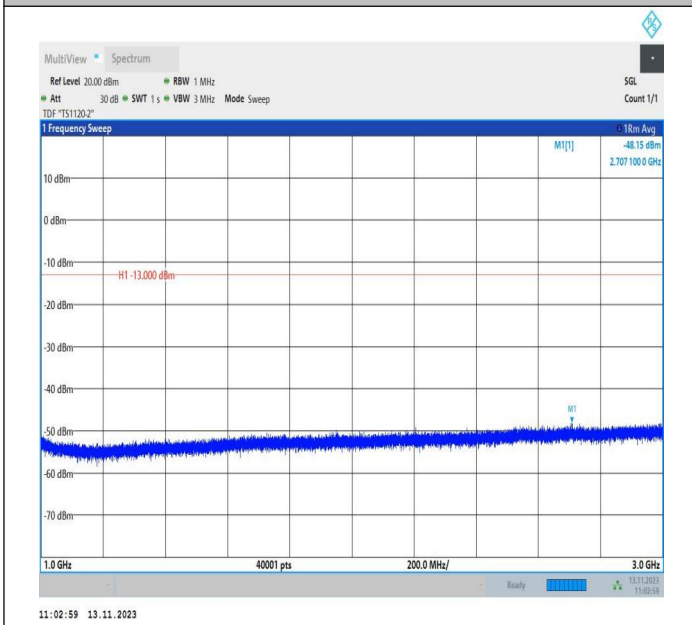

Band5_10MHz_16QAM_2045_1RB#0_1000~3000_1000~30

00