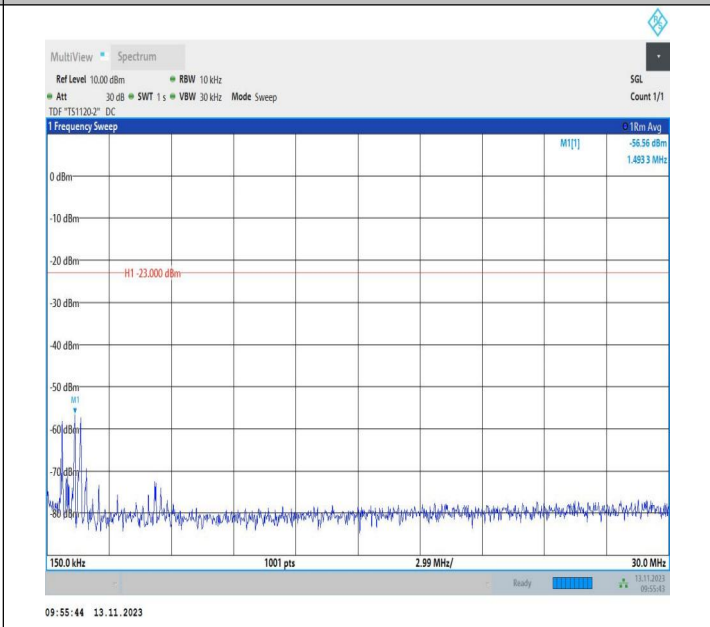

Band5_1.4MHz_16QAM_20407_1RB#0_0.15~30_0.15~30

Band5_1.4MHz_16QAM_20407_1RB#0_30~1000_30~1000

Band5_1.4MHz_16QAM_20407_1RB#0_1000~3000_1000~3000

Band5_1.4MHz_16QAM_20407_1RB#0_3000~10000_3000~10000

Band5_1.4MHz_QPSK_20525_1RB#0_0.009~0.15_0.009~0.15