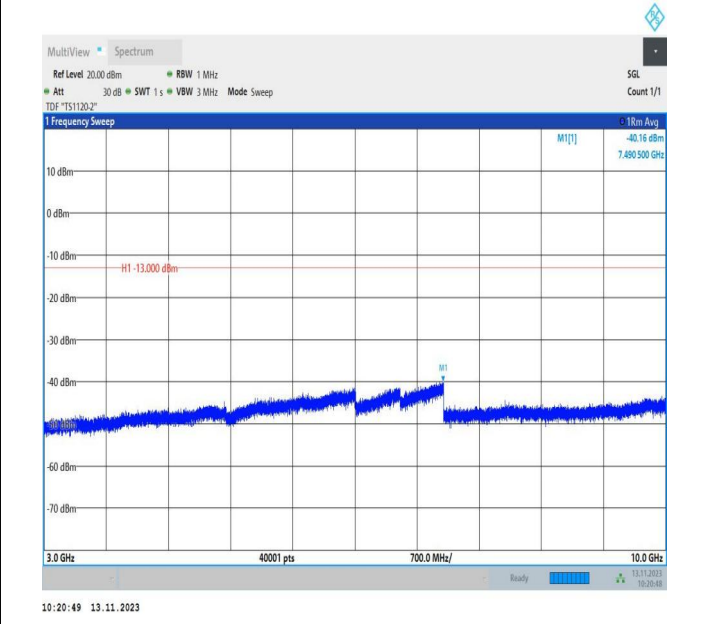

Band5_3MHz_16QAM_20635_1RB#0_3000~10000_3000~100

0

00