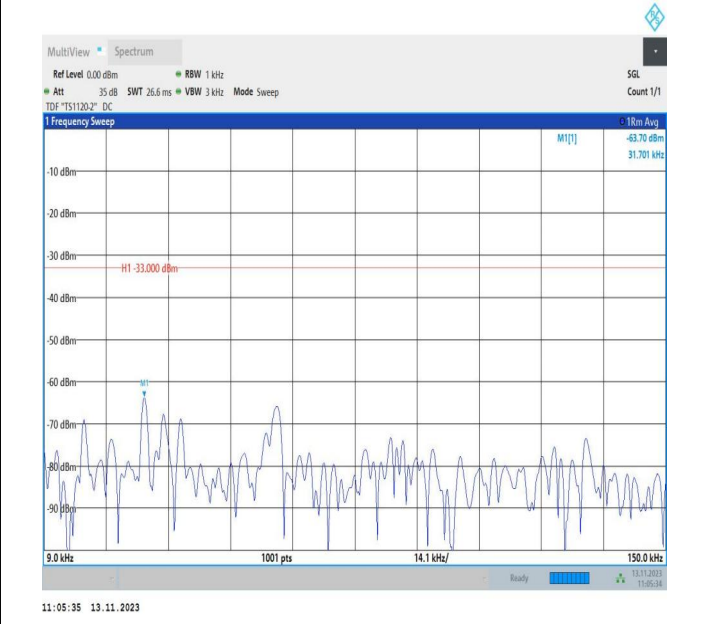

Band5_10MHz_QPSK_20600_1RB#0_0.15~30_0.15~30

Band5_10MHz_QPSK_20600_1RB#0_30~1000_30~1000

Band5_10MHz_QPSK_20600_1RB#0_1000~3000_1000~3000

Band5_10MHz_QPSK_20600_1RB#0_3000~10000_3000~10000

Band5_10MHz_16QAM_20600_1RB#0_0.009~0.15_0.009~0.1