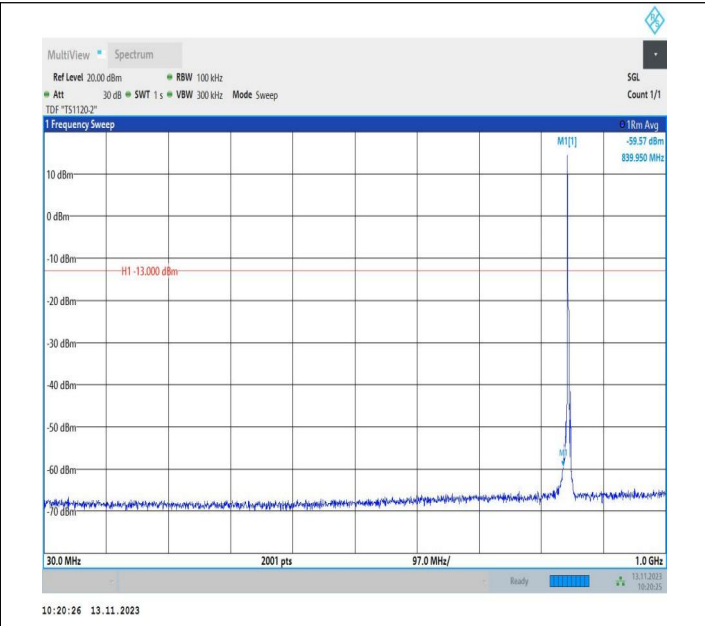

Band5_3MHz_16QAM_20635_1RB#0_30~1000_30~1000