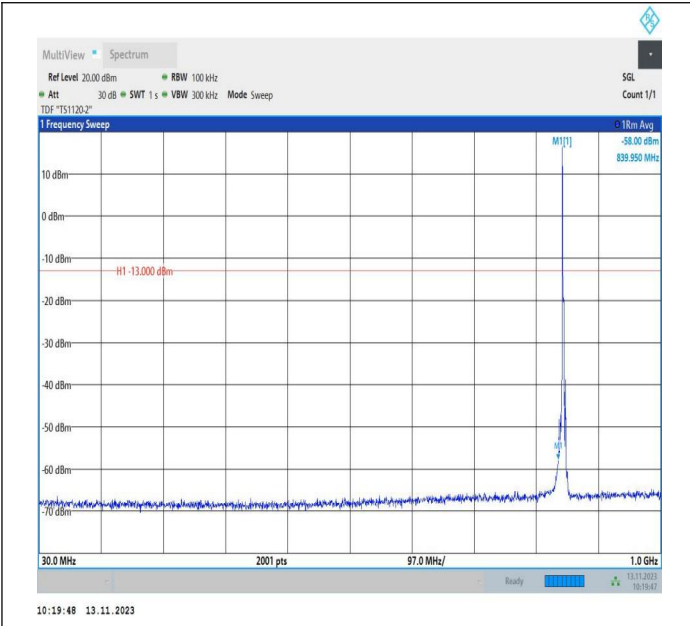

Band5_3MHz_QPSK_20635_1RB#0_30~1000_30~1000