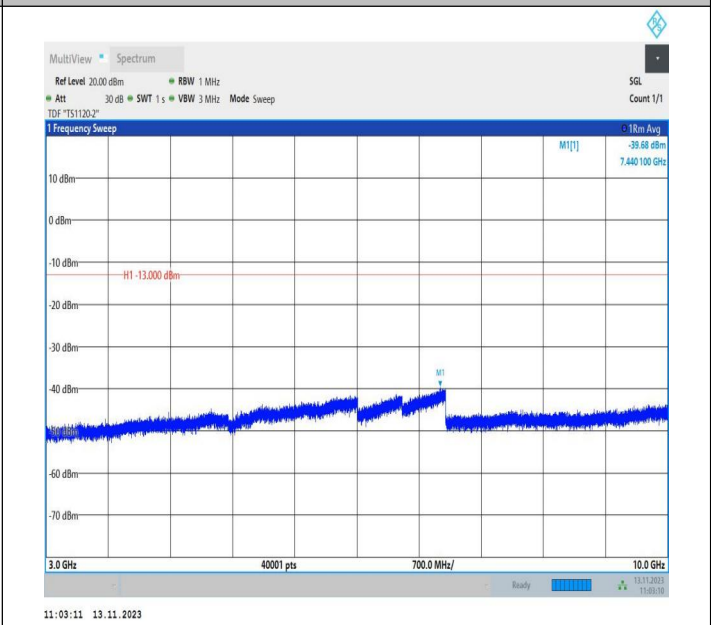

Band5_10MHz_16QAM_2045_1RB#0_0.15~30_0.15~30

Band5_10MHz_16QAM_2045_1RB#0_30~1000_30~1000

Band5_10MHz_16QAM_2045_1RB#0_1000~3000_1000~30

00

Band5_10MHz_16QAM_2045_1RB#0_3000~10000_3000~10

000

Band5_10MHz_QPSK_20525_1RB#0_0.009~0.15_0.009~0.1
 5