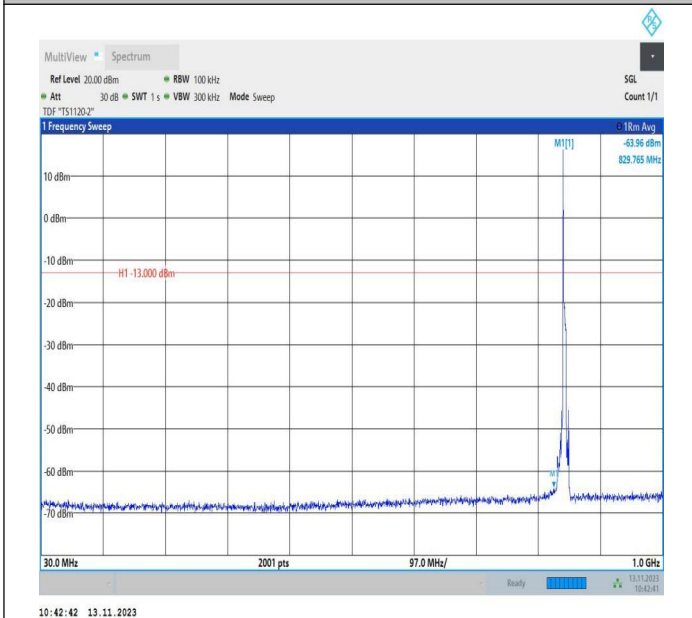

Band5_5MHz_QPSK_20625_1RB#0_30~1000_30~1000