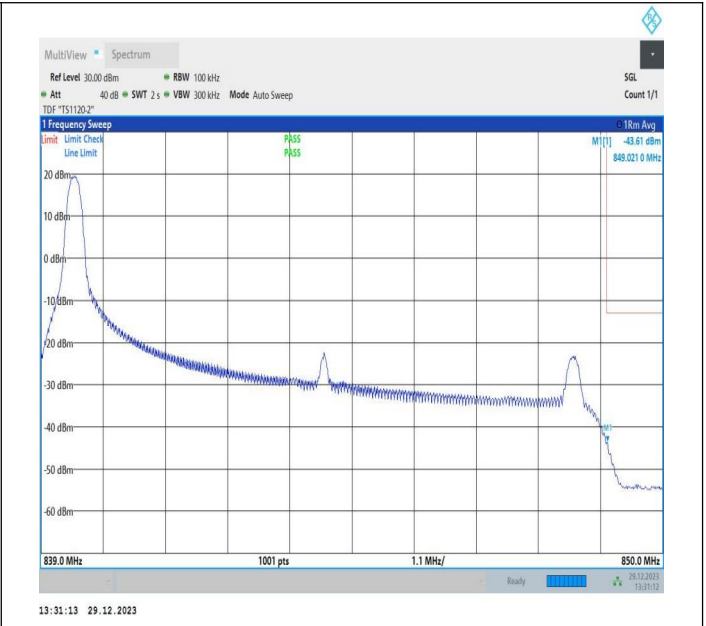

Band5_10MHz_64QAM_20600_1RB#0