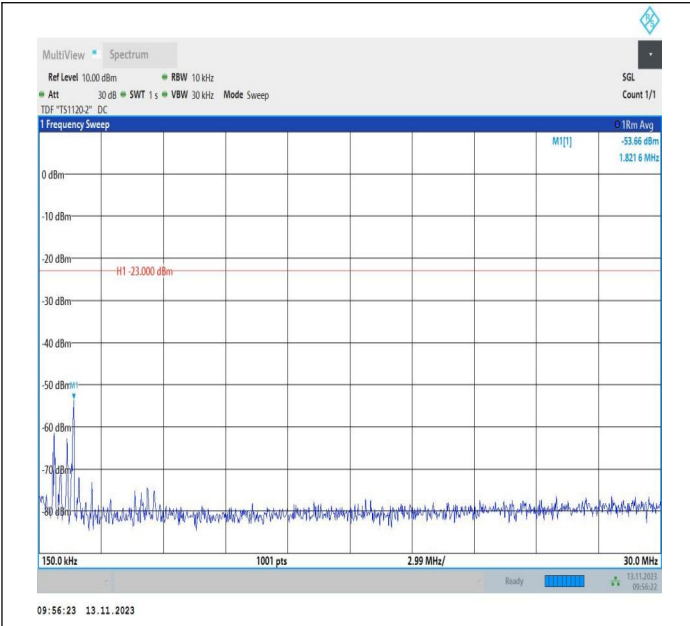

Band5_1.4MHz_16QAM_20525_1RB#0_0.15~30_0.15~30