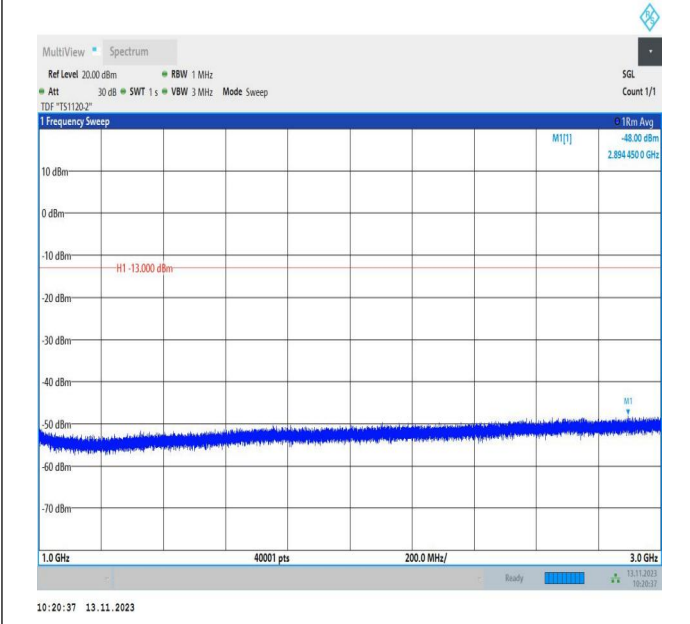

Band5_3MHz_16QAM_20635_1RB#0_1000~3000_1000~300