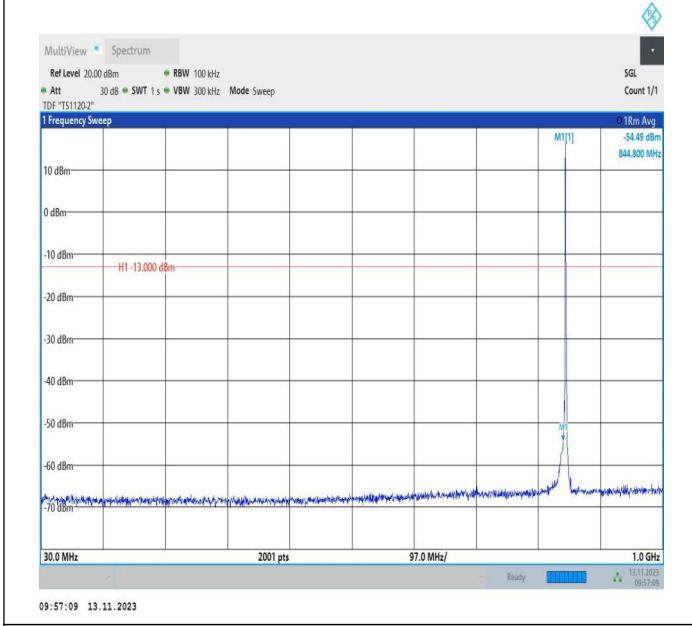

Band5_1.4MHz_QPSK_20643_1RB#0_30~1000_30~1000