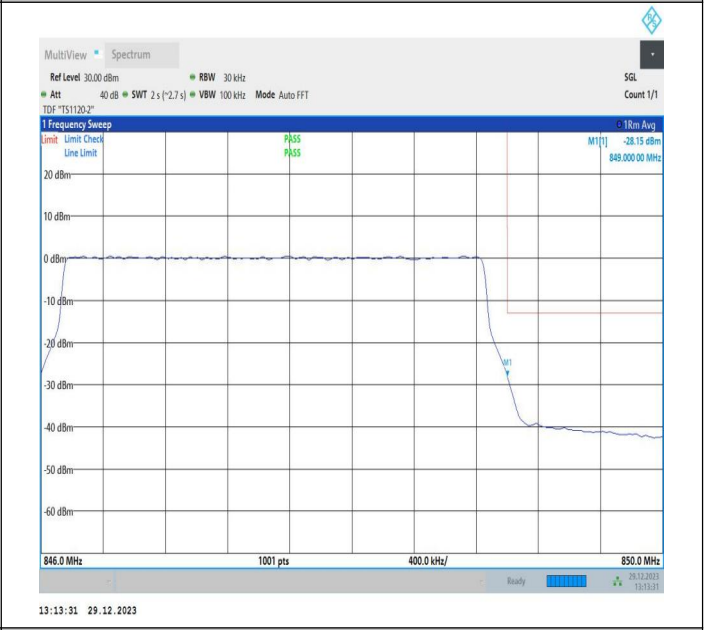

Band5_3MHz_64QAM_20635_15RB#0