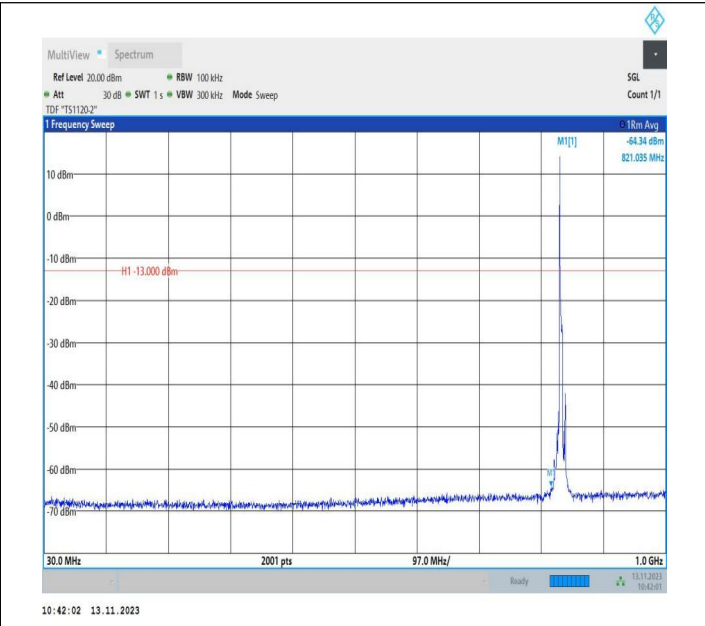

Band5_5MHz_16QAM_20525_1RB#0_30~1000_30~1000