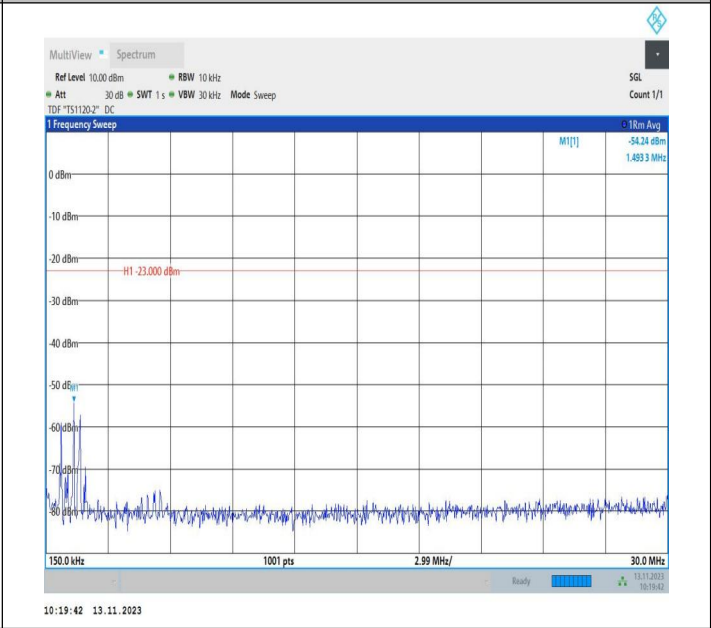

Band5_3MHz_16QAM_20525_1RB#0_0.15~30_0.15~30

Band5_3MHz_16QAM_20525_1RB#0_30~1000_30~1000

Band5_3MHz_16QAM_20525_1RB#0_1000~3000_1000~300
 0

Band5_3MHz_16QAM_20525_1RB#0_3000~10000_3000~100
 00

Band5_3MHz_QPSK_20635_1RB#0_0.009~0.15_0.009~0.15