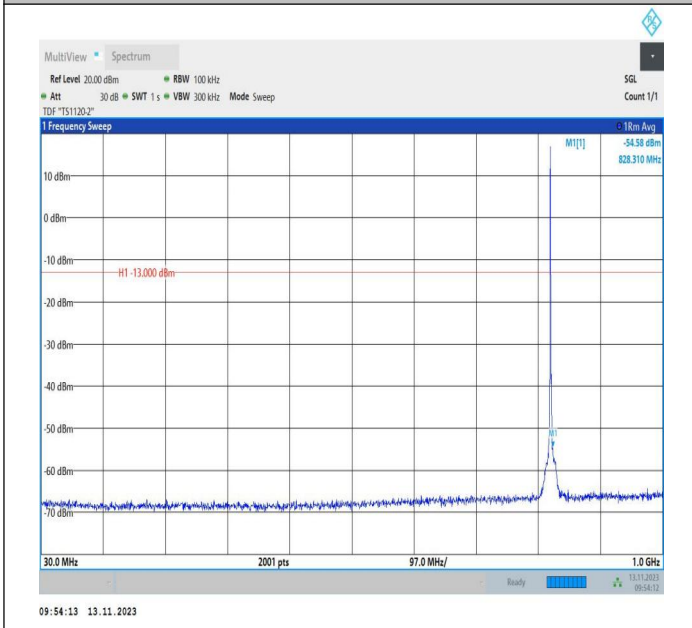

Band5_10MHz_64QAM_20600_1RB#49

Band5_10MHz_64QAM_20600_50RB#0

Conducted Spurious Emission

Test Graphs

Band5_1.4MHz_QPSK_20407_1RB#0_0.009~0.15_0.009~0.15
 15

Band5_1.4MHz_QPSK_20407_1RB#0_0.15~30_0.15~30
 0