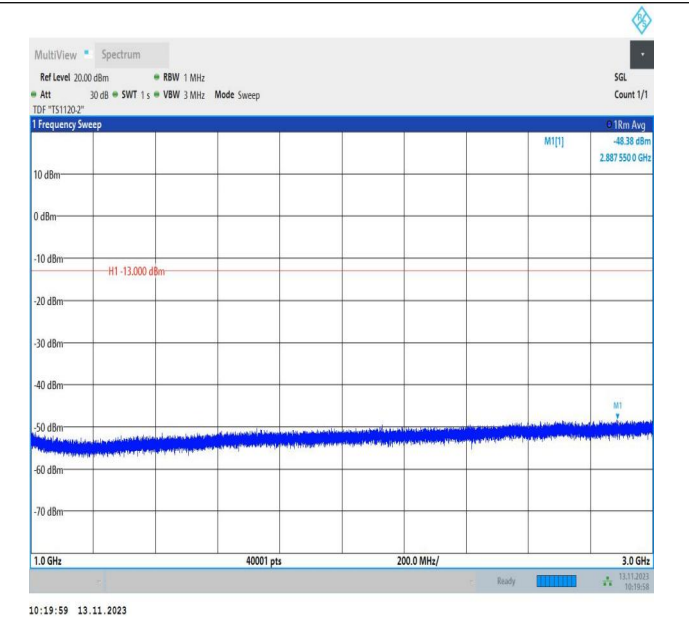

Band5_3MHz_QPSK_20635_1RB#0_1000~3000_1000~3000