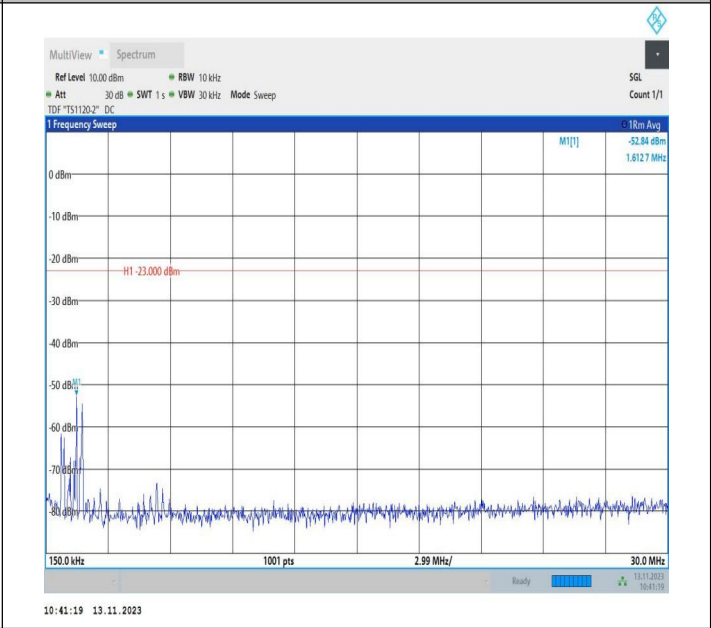

Band5_5MHz_16QAM_20425_1RB#0_0.15~30_0.15~30

Band5_5MHz_16QAM_20425_1RB#0_30~1000_30~1000

Band5_5MHz_16QAM_20425_1RB#0_1000~3000_1000~300
 0

Band5_5MHz_16QAM_20425_1RB#0_3000~10000_3000~100
 00

Band5_5MHz_QPSK_20525_1RB#0_0.009~0.15_0.009~0.15