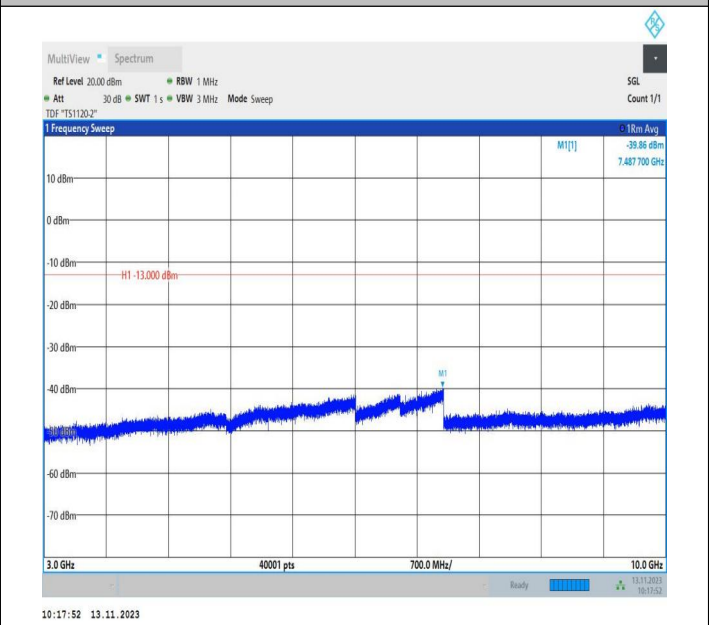

Band5_3MHz_16QAM_20415_1RB#0_3000~10000_3000~100

0

00