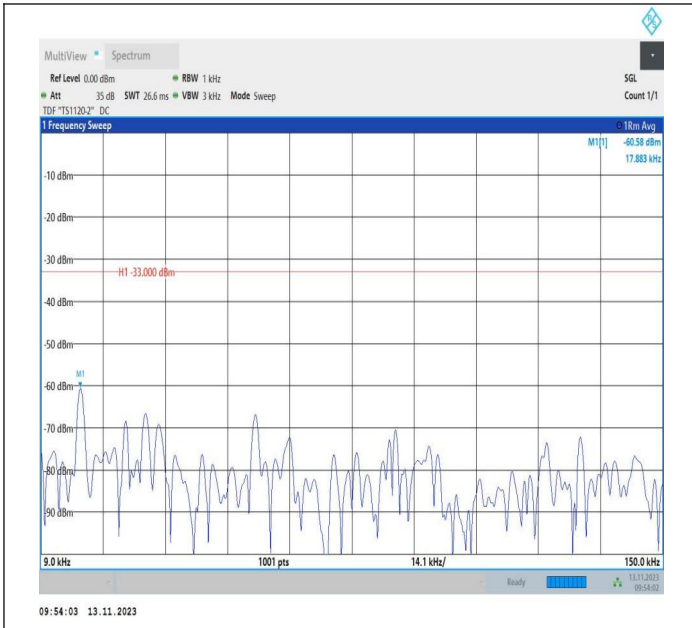

Band5_10MHz_64QAM_20600_1RB#49

Band5_10MHz_64QAM_20600_50RB#0

Conducted Spurious Emission

Test Graphs

Band5_1.4MHz_QPSK_20407_1RB#0_0.009~0.15_0.009~0.15
 15

Band5_1.4MHz_QPSK_20407_1RB#0_0.15~30_0.15~30
 0