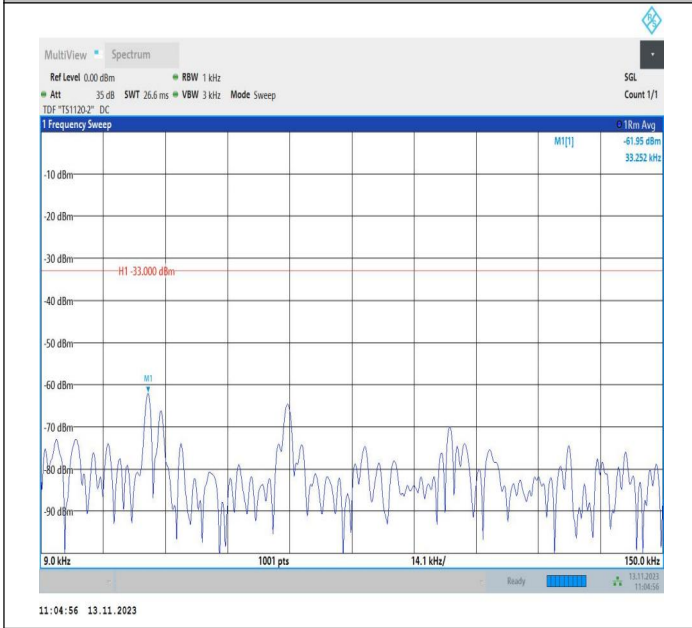

Band5_10MHz_16QAM_20525_1RB#0_0.15~30_0.15~30

Band5_10MHz_16QAM_20525_1RB#0_30~1000_30~1000

Band5_10MHz_16QAM_20525_1RB#0_1000~3000_1000~30
 00

Band5_10MHz_16QAM_20525_1RB#0_3000~10000_3000~10
 000

Band5_10MHz_QPSK_20600_1RB#0_0.009~0.15_0.009~0.1
 5