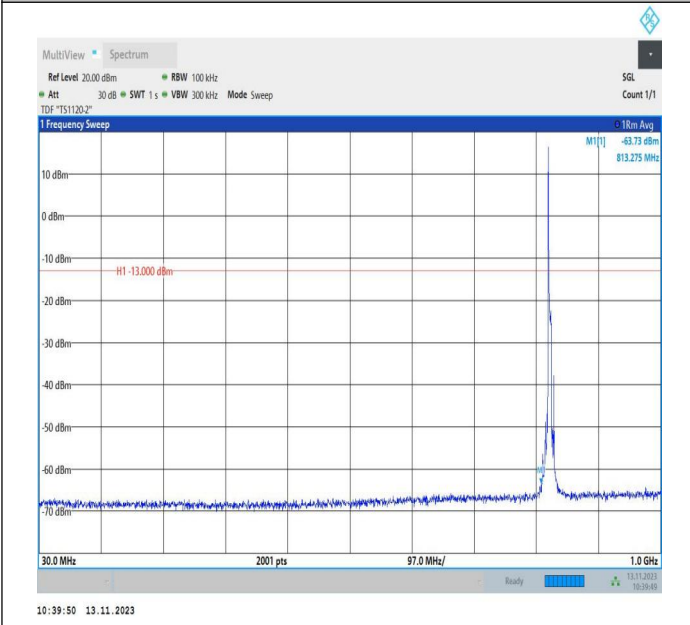

Band5_5MHz_QPSK_20425_1RB#0_30~1000_30~1000