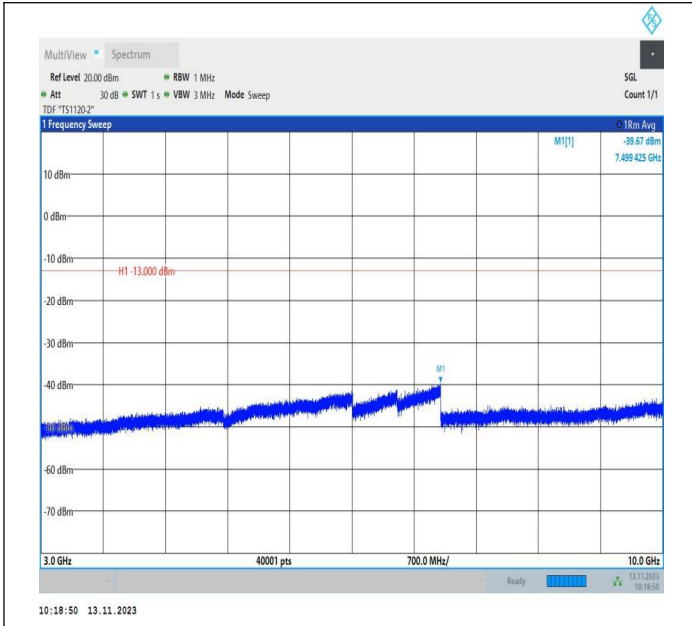

Band5_3MHz_QPSK_20525_1RB#0_3000~10000_3000~10000
00