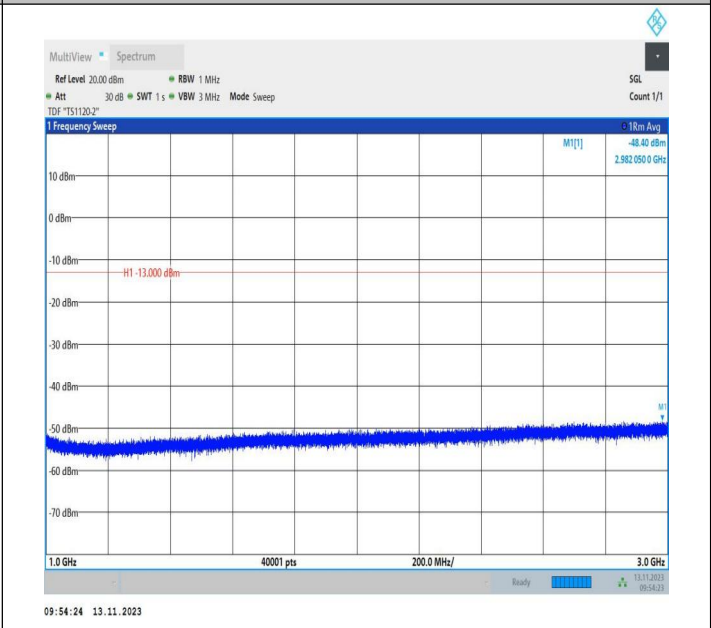

Band5_1.4MHz_QPSK_20407_1RB#0_1000~3000_1000~3000
0