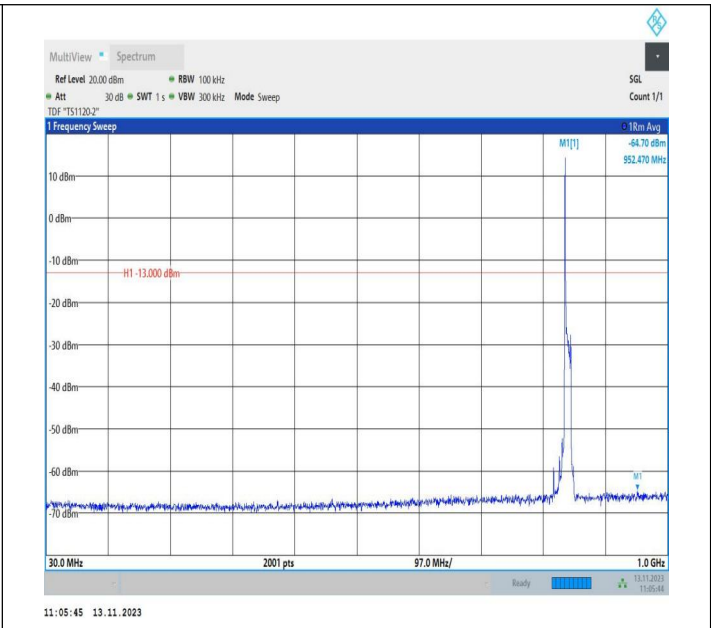

Band5_10MHz_16QAM_20600_1RB#0_30~1000_30~1000