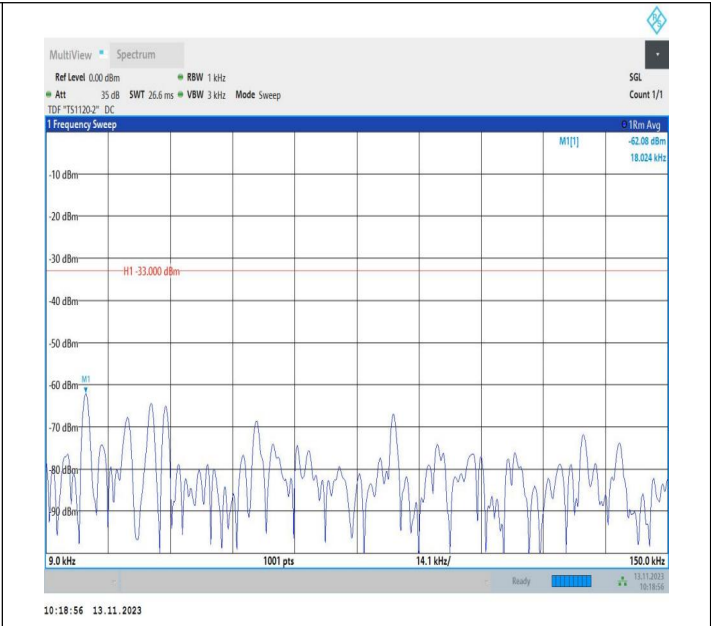

Band5_3MHz_QPSK_20525_1RB#0_0.15~30_0.15~30

Band5_3MHz_QPSK_20525_1RB#0_30~1000_30~1000

Band5_3MHz_QPSK_20525_1RB#0_1000~3000_1000~3000

Band5_3MHz_QPSK_20525_1RB#0_3000~10000_3000~10000
00

Band5_3MHz_16QAM_20525_1RB#0_0.009~0.15_0.009~0.15