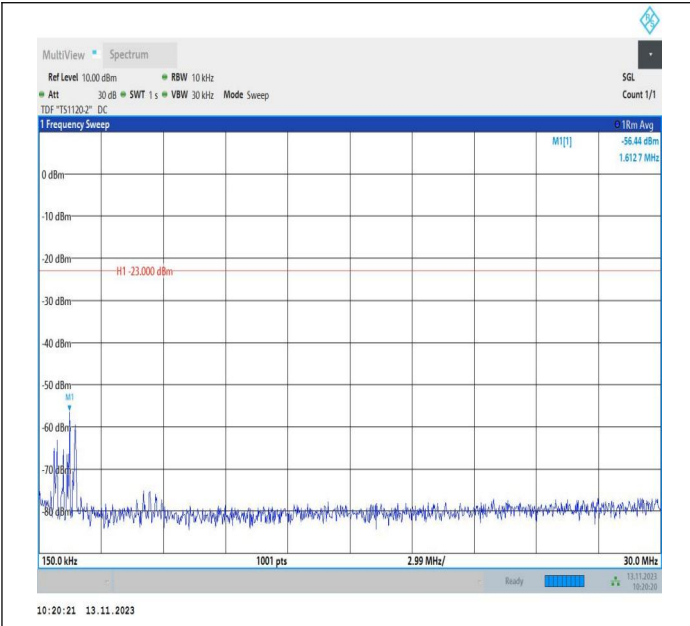

Band5_3MHz_QPSK_20635_1RB#0_0.15~30_0.15~30

Band5_3MHz_QPSK_20635_1RB#0_30~1000_30~1000

Band5_3MHz_QPSK_20635_1RB#0_1000~3000_1000~3000

Band5_3MHz_QPSK_20635_1RB#0_3000~10000_3000~10000
 00

Band5_3MHz_16QAM_20635_1RB#0_0.009~0.15_0.009~0.15