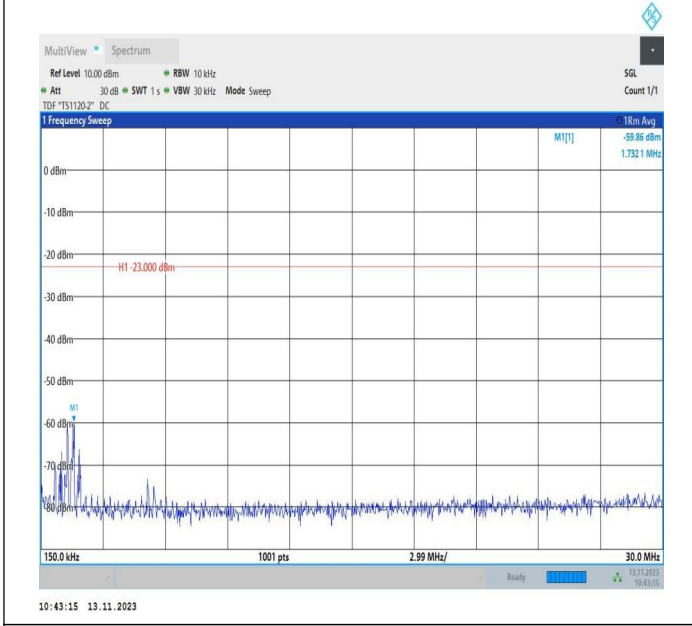

Band5_5MHz_QPSK_20625_1RB#0_0.15~30_0.15~30

Band5_5MHz_QPSK_20625_1RB#0_30~1000_30~1000

Band5_5MHz_QPSK_20625_1RB#0_1000~3000_1000~3000

Band5_5MHz_QPSK_20625_1RB#0_3000~10000_3000~10000

Band5_5MHz_16QAM_20625_1RB#0_0.009~0.15_0.009~0.15