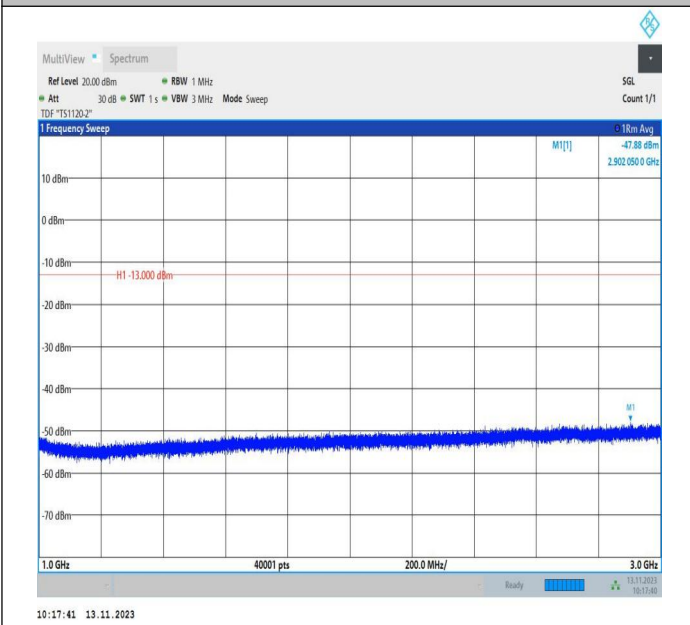

Band5_3MHz_16QAM_20415_1RB#0_1000~3000_1000~300