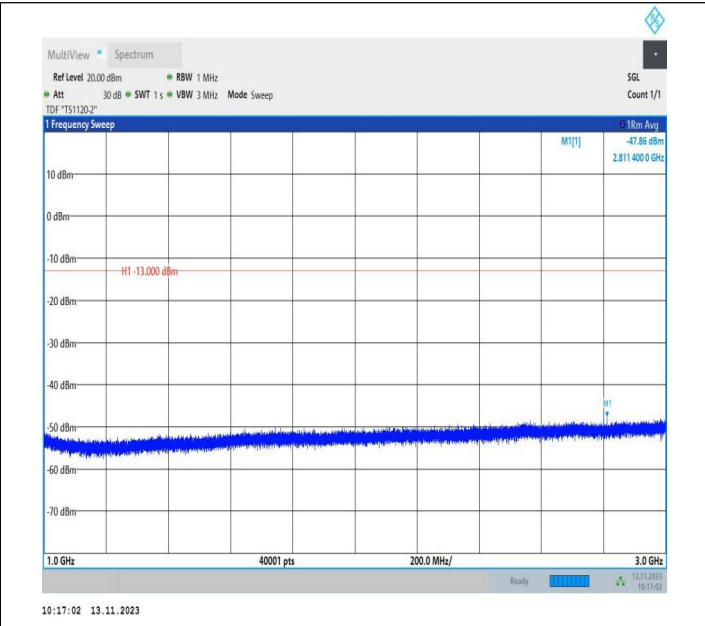

Band5_3MHz_QPSK_20415_1RB#0_1000~3000_1000~3000