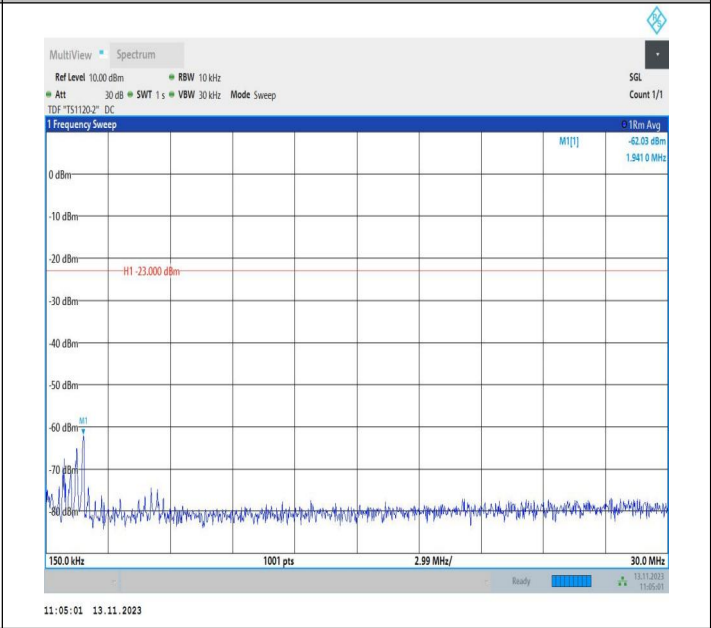

Band5_10MHz_16QAM_20525_1RB#0_0.15~30_0.15~30

Band5_10MHz_16QAM_20525_1RB#0_30~1000_30~1000

Band5_10MHz_16QAM_20525_1RB#0_1000~3000_1000~30
 00

Band5_10MHz_16QAM_20525_1RB#0_3000~10000_3000~10
 000

Band5_10MHz_QPSK_20600_1RB#0_0.009~0.15_0.009~0.1
 5