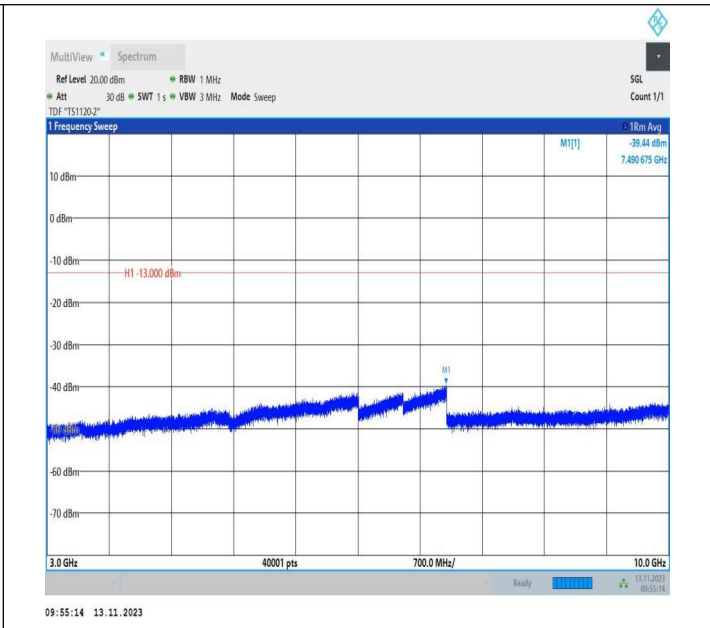

Band5_1.4MHz_16QAM_20407_1RB#0_3000~10000_3000~10000