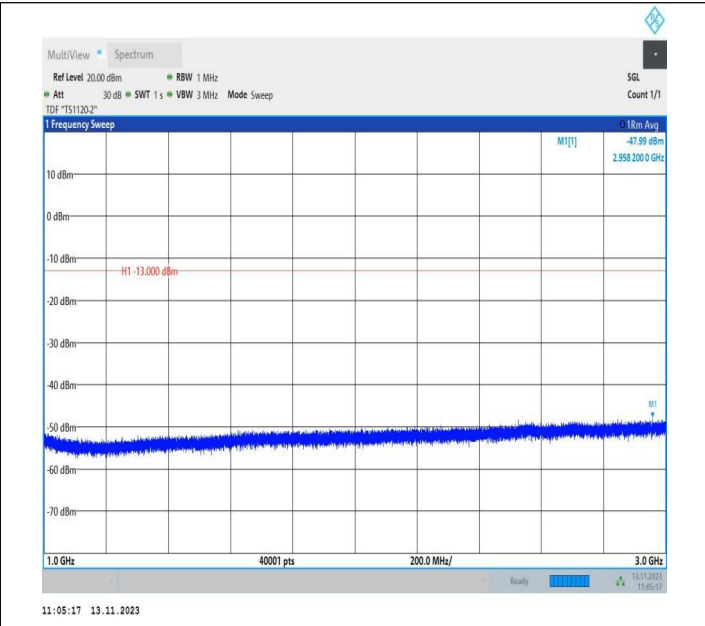

Band5_10MHz_QPSK_20600_1RB#0_1000~3000_1000~3000