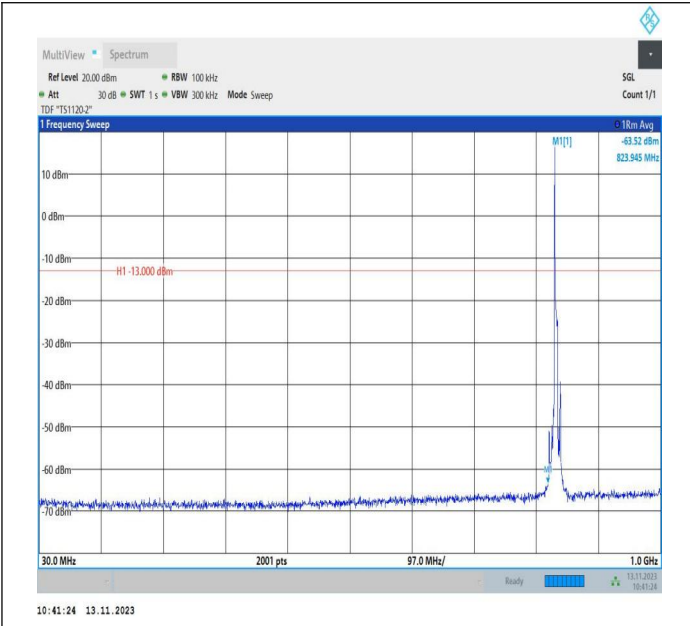

Band5_5MHz_QPSK_20525_1RB#0_30~1000_30~1000