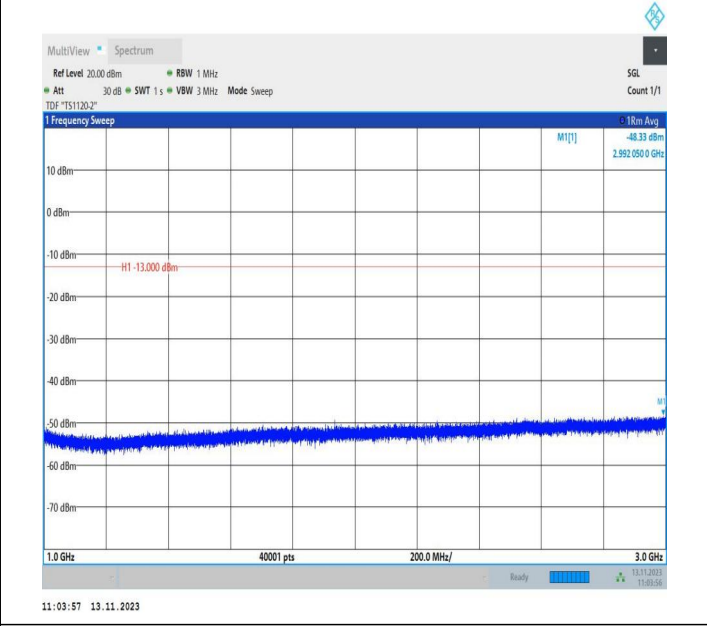

Band5_10MHz_QPSK_20525_1RB#0_1000~3000_1000~3000