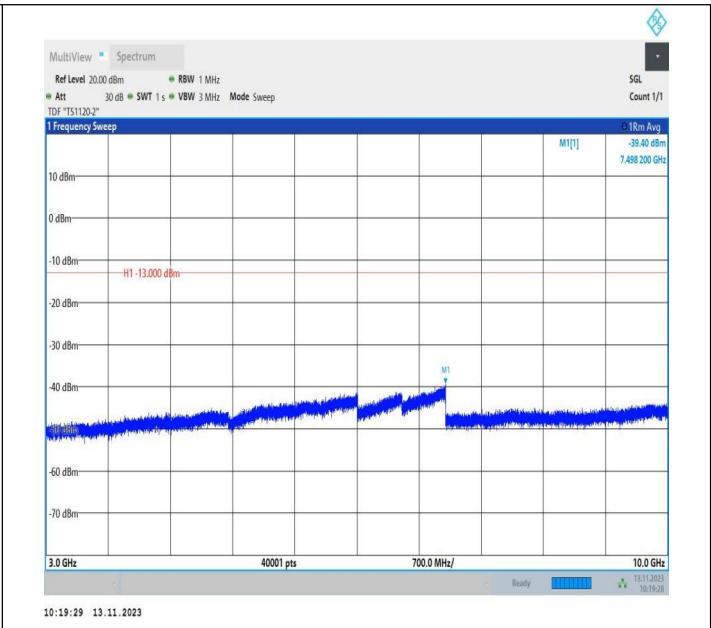

Band5_3MHz_16QAM_20525_1RB#0_3000~10000_3000~100
00