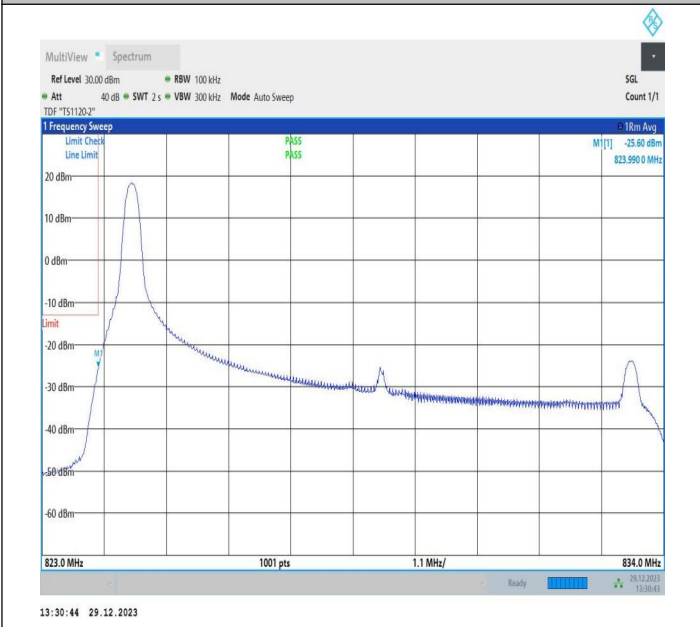

Band5_10MHz_64QAM_20450_1RB#0