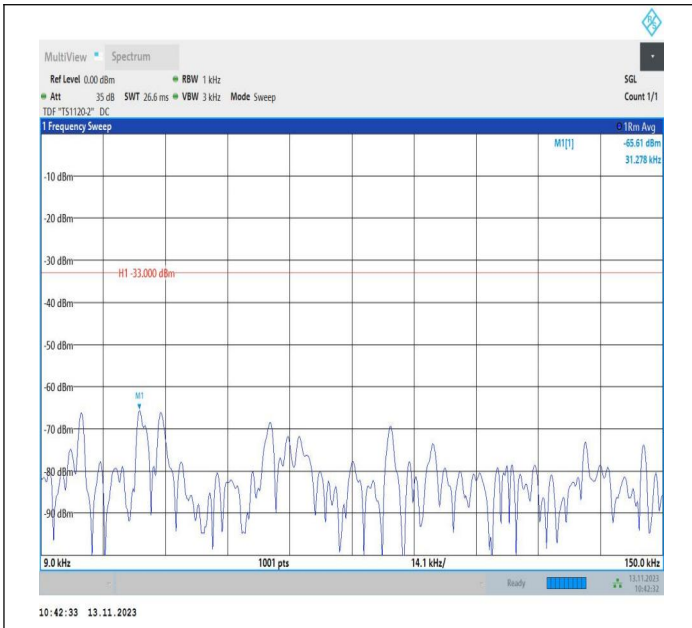

Band5_5MHz_16QAM_20525_1RB#0_0.15~30_0.15~30

Band5_5MHz_16QAM_20525_1RB#0_30~1000_30~1000

Band5_5MHz_16QAM_20525_1RB#0_1000~3000_1000~300

Band5_5MHz_16QAM_20525_1RB#0_3000~10000_3000~100

0

00

Band5_5MHz_QPSK_20625_1RB#0_0.009~0.15_0.009~0.15