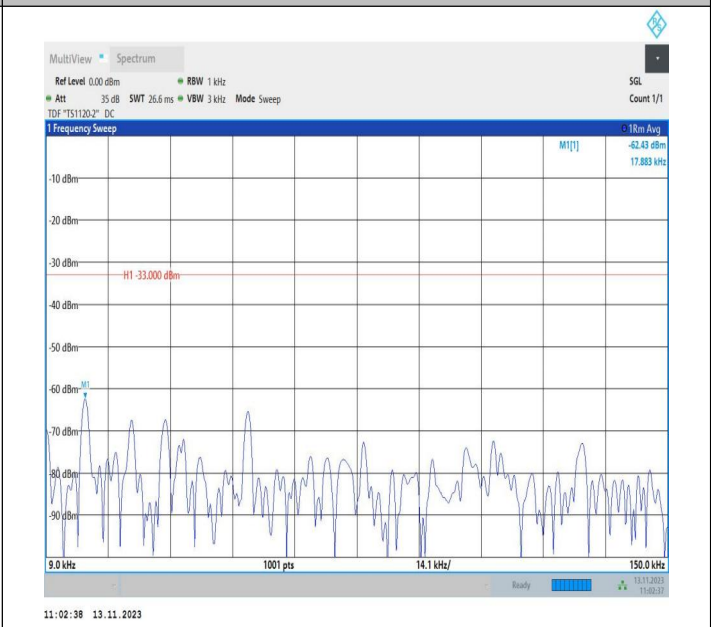

Band5_10MHz_QPSK_20450_1RB#0_0.15~30_0.15~30

Band5_10MHz_QPSK_20450_1RB#0_30~1000_30~1000

Band5_10MHz_QPSK_20450_1RB#0_1000~3000_1000~3000

Band5_10MHz_QPSK_20450_1RB#0_3000~10000_3000~10000

Band5_10MHz_16QAM_20450_1RB#0_0.009~0.15_0.009~0.1