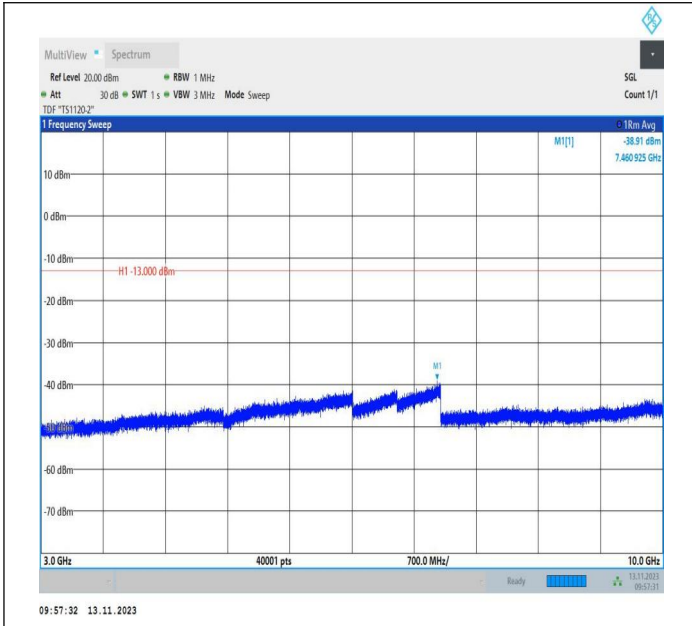

Band5_1.4MHz_QPSK_20643_1RB#0_3000~10000_3000~10000