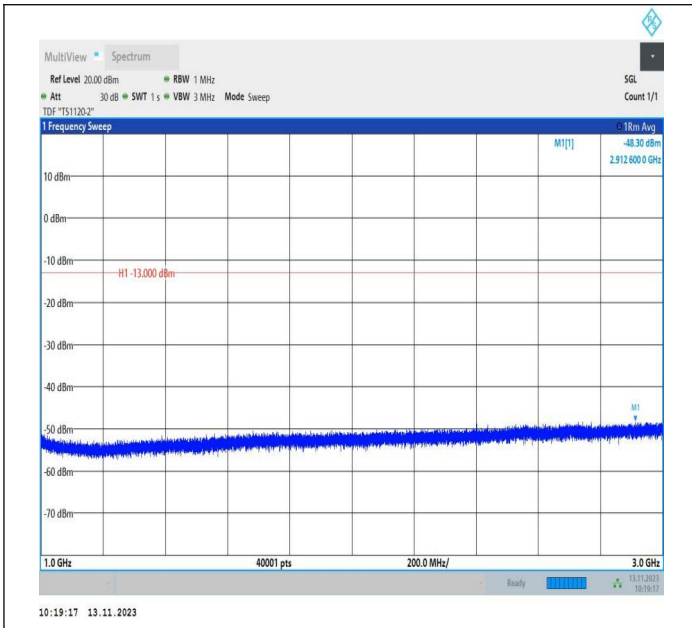

Band5_3MHz_16QAM_20525_1RB#0_1000~3000_1000~300
0