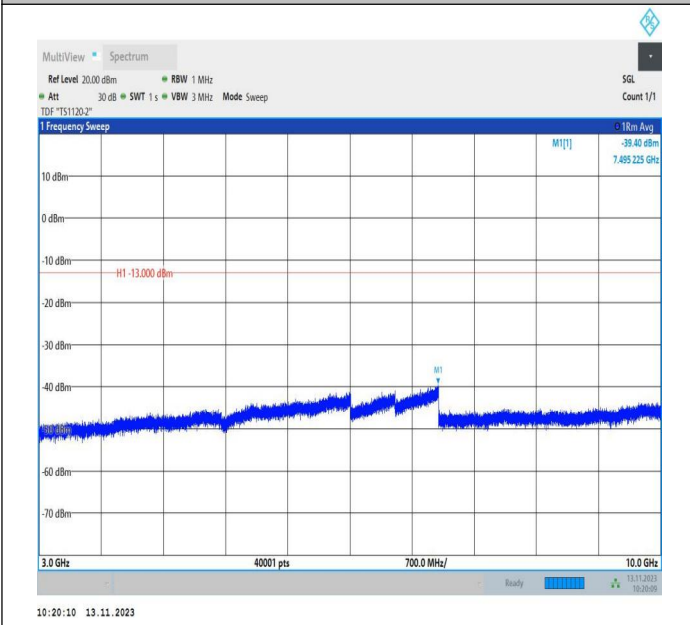

Band5_3MHz_QPSK_20635_1RB#0_3000~10000_3000~10000
00