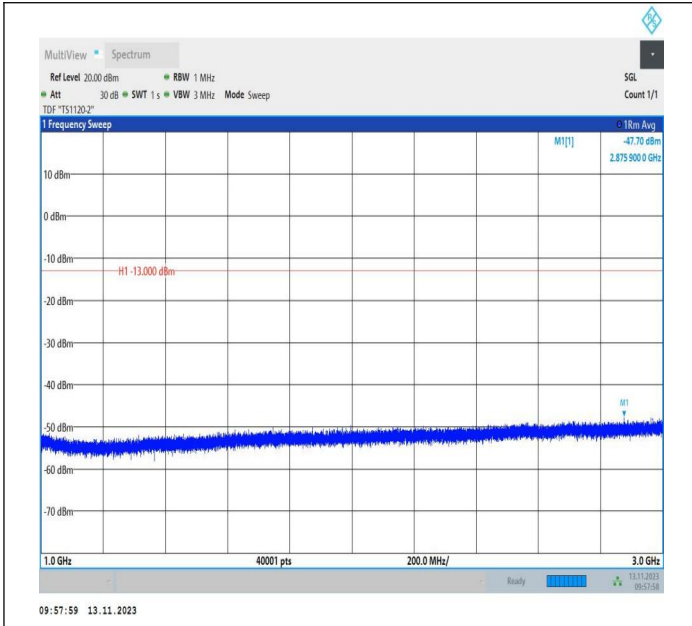

Band5_1.4MHz_16QAM_20643_1RB#0_1000~3000_1000~3000