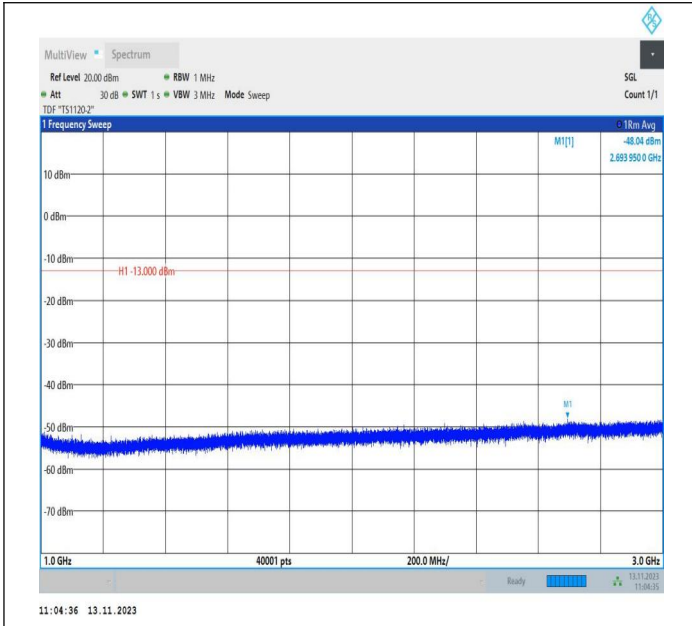

Band5_10MHz_16QAM_20525_1RB#0_1000~3000_1000~30
00