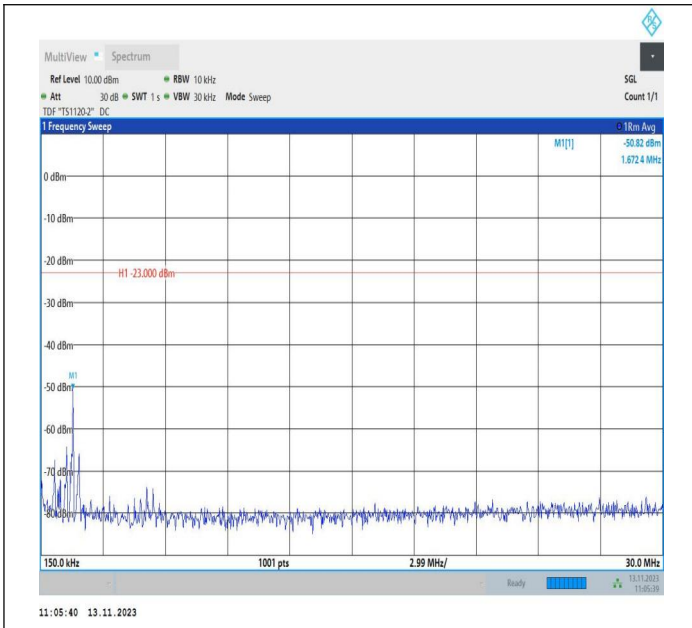

Band5_10MHz_QPSK_20600_1RB#0_0.15~30_0.15~30

Band5_10MHz_QPSK_20600_1RB#0_30~1000_30~1000

Band5_10MHz_QPSK_20600_1RB#0_1000~3000_1000~3000

Band5_10MHz_QPSK_20600_1RB#0_3000~10000_3000~10000

Band5_10MHz_16QAM_20600_1RB#0_0.009~0.15_0.009~0.1