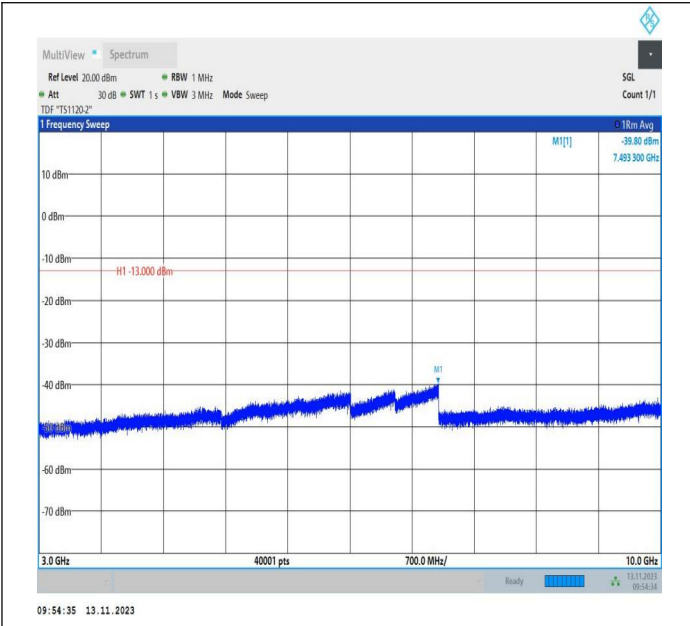

Band5_1.4MHz_QPSK_20407_1RB#0_3000~10000_3000~10000