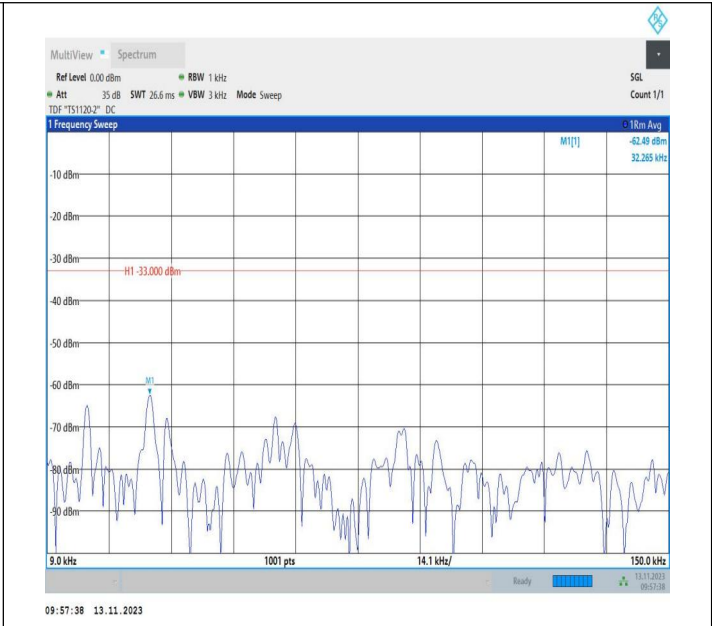

Band5_1.4MHz_QPSK_20643_1RB#0_0.15~30_0.15~30

Band5_1.4MHz_QPSK_20643_1RB#0_30~1000_30~1000

Band5_1.4MHz_QPSK_20643_1RB#0_1000~3000_1000~3000
 0

Band5_1.4MHz_QPSK_20643_1RB#0_3000~10000_3000~10000

Band5_1.4MHz_16QAM_20643_1RB#0_0.009~0.15_0.009~0.15