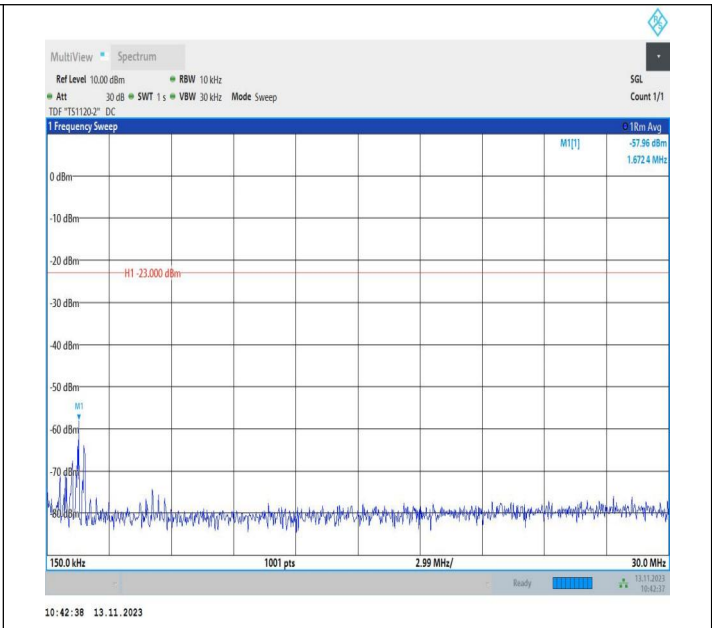

Band5_5MHz_16QAM_20525_1RB#0_0.15~30_0.15~30

Band5_5MHz_16QAM_20525_1RB#0_30~1000_30~1000

Band5_5MHz_16QAM_20525_1RB#0_1000~3000_1000~300

Band5_5MHz_16QAM_20525_1RB#0_3000~10000_3000~100

0

00

Band5_5MHz_QPSK_20625_1RB#0_0.009~0.15_0.009~0.15