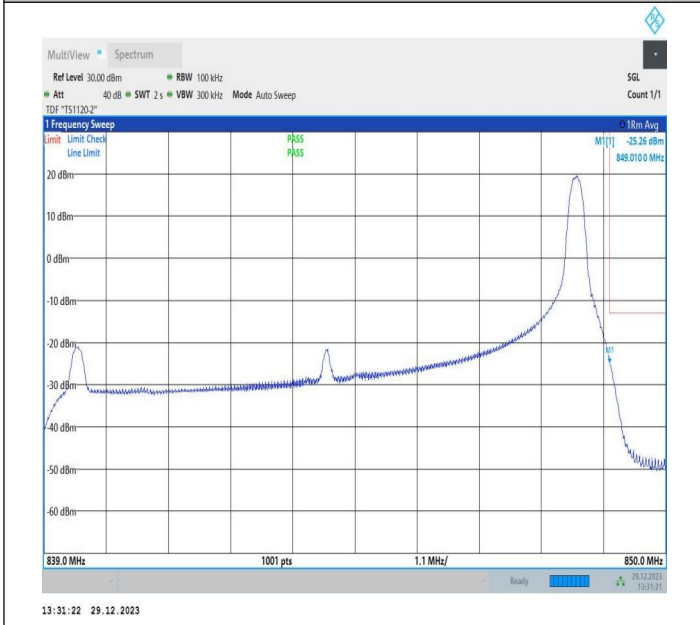

Band5_10MHz_64QAM_20600_1RB#49

Band5_10MHz_64QAM_20600_50RB#0

Conducted Spurious Emission

Test Graphs

Band5_1.4MHz_QPSK_20407_1RB#0_0.009~0.15_0.009~0.15
 15

Band5_1.4MHz_QPSK_20407_1RB#0_0.15~30_0.15~30
 0