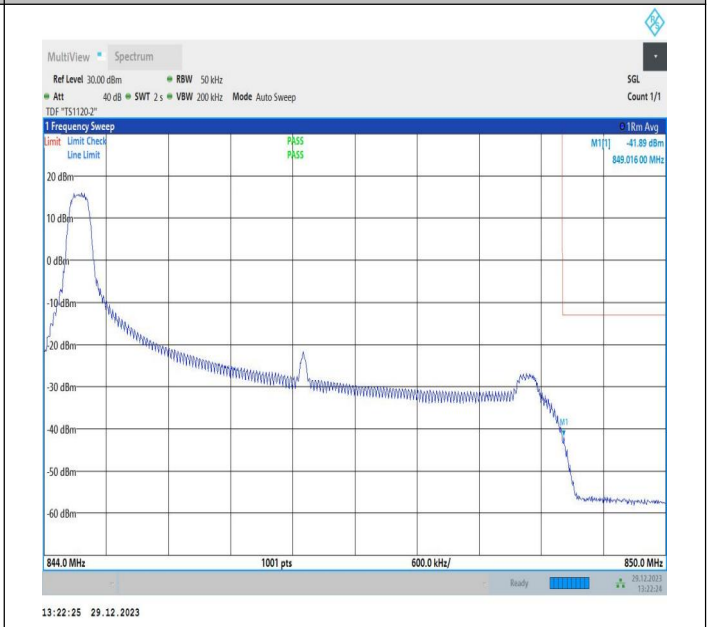

Band5_5MHz_64QAM_20625_1RB#0