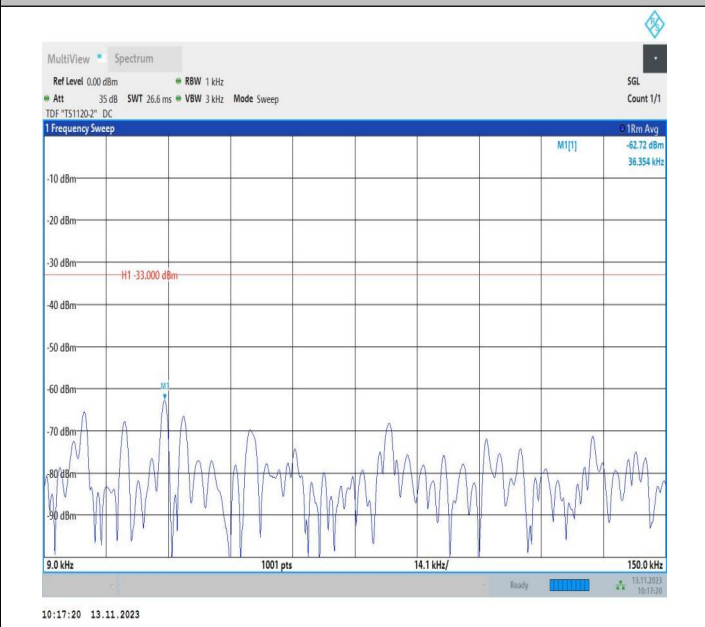

Band5_3MHz_QPSK_20415_1RB#0_0.15~30_0.15~30

Band5_3MHz_QPSK_20415_1RB#0_30~1000_30~1000

Band5_3MHz_QPSK_20415_1RB#0_1000~3000_1000~3000

Band5_3MHz_QPSK_20415_1RB#0_3000~10000_3000~10000

Band5_3MHz_16QAM_20415_1RB#0_0.009~0.15_0.009~0.15