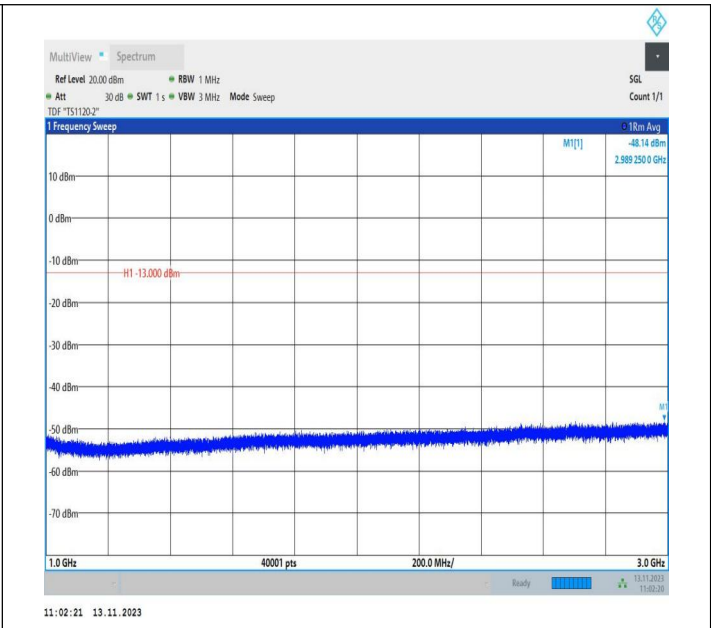

Band5_10MHz_QPSK_20450_1RB#0_1000~3000_1000~3000