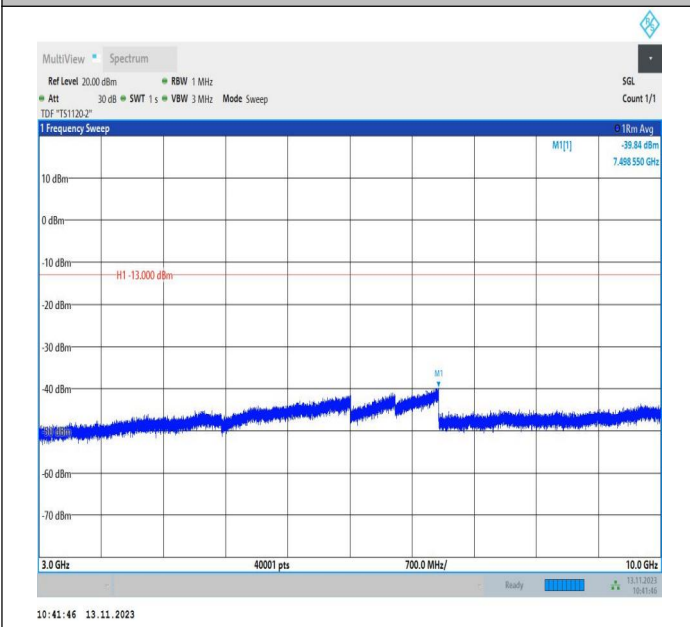

Band5_5MHz_QPSK_20525_1RB#0_3000~10000_3000~10000