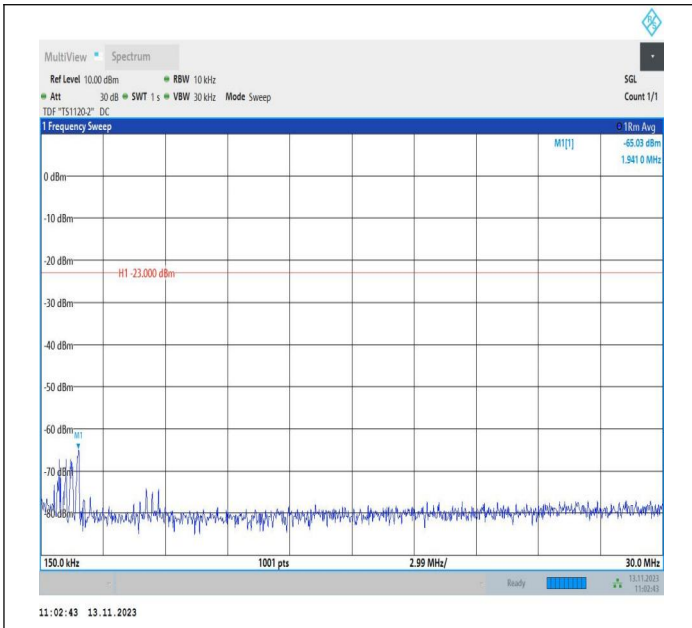

Band5_10MHz_QPSK_20450_1RB#0_0.15~30_0.15~30

Band5_10MHz_QPSK_20450_1RB#0_30~1000_30~1000

Band5_10MHz_QPSK_20450_1RB#0_1000~3000_1000~3000

Band5_10MHz_QPSK_20450_1RB#0_3000~10000_3000~10000

Band5_10MHz_16QAM_20450_1RB#0_0.009~0.15_0.009~0.1