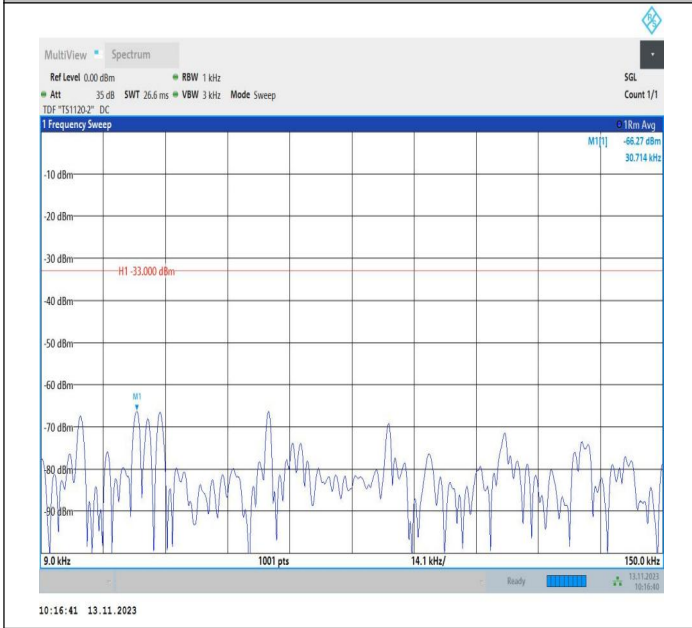

Band5_1.4MHz_16QAM_20643_1RB#0_0.15~30_0.15~30

Band5_1.4MHz_16QAM_20643_1RB#0_30~1000_30~1000

Band5_1.4MHz_16QAM_20643_1RB#0_1000~3000_1000~3000

Band5_1.4MHz_16QAM_20643_1RB#0_3000~10000_3000~10000

Band5_3MHz_QPSK_20415_1RB#0_0.009~0.15_0.009~0.15