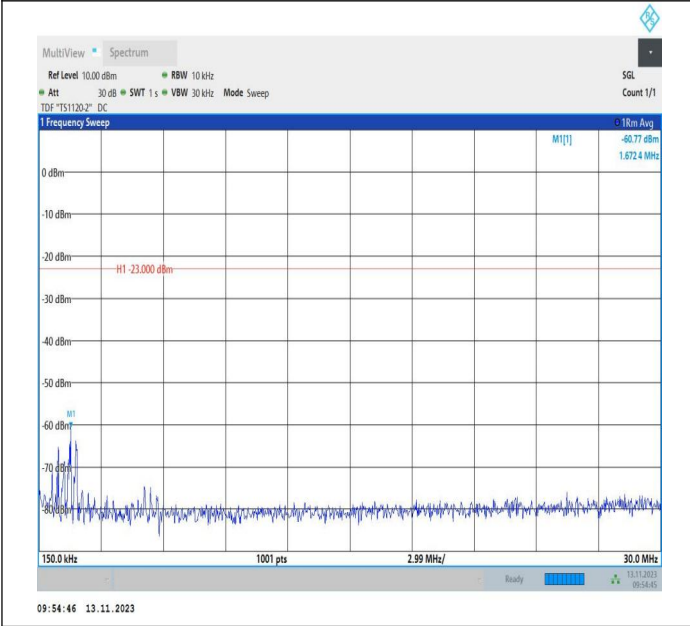

Band5_1.4MHz_QPSK_20407_1RB#0_30~1000_30~1000
 0

Band5_1.4MHz_QPSK_20407_1RB#0_1000~3000_1000~3000
 0

Band5_1.4MHz_QPSK_20407_1RB#0_3000~10000_3000~10000

Band5_1.4MHz_16QAM_20407_1RB#0_0.009~0.15_0.009~0.15