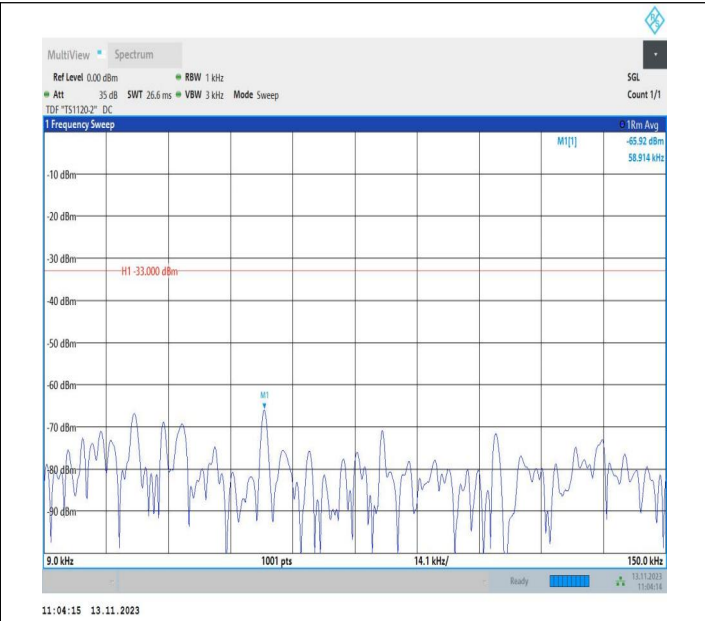

Band5_10MHz_QPSK_20525_1RB#0_0.15~30_0.15~30

Band5_10MHz_QPSK_20525_1RB#0_30~1000_30~1000

Band5_10MHz_QPSK_20525_1RB#0_1000~3000_1000~3000

Band5_10MHz_QPSK_20525_1RB#0_3000~10000_3000~10000

Band5_10MHz_16QAM_20525_1RB#0_0.009~0.15_0.009~0.15