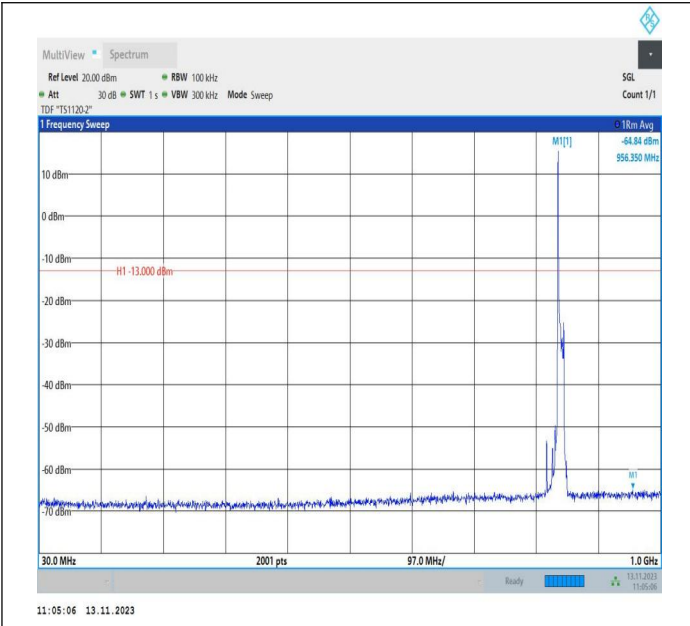

Band5_10MHz_QPSK_20600_1RB#0_30~1000_30~1000