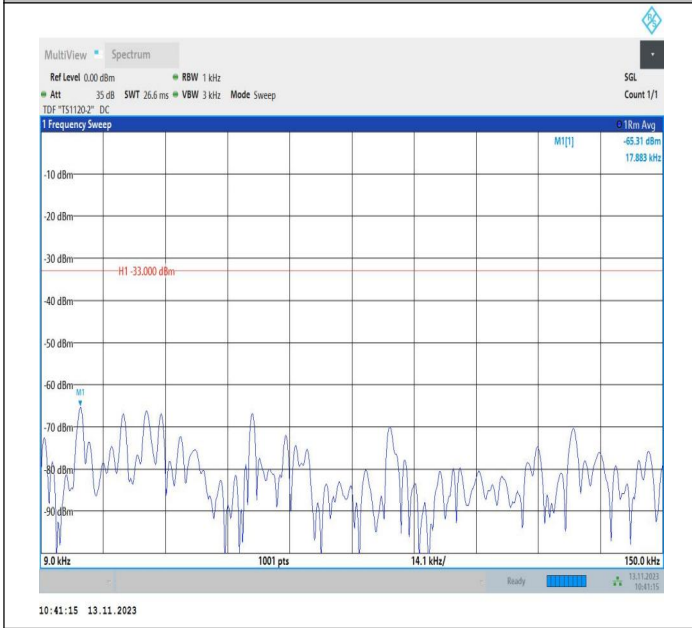

Band5_5MHz_16QAM_20425_1RB#0_0.15~30_0.15~30

Band5_5MHz_16QAM_20425_1RB#0_30~1000_30~1000

Band5_5MHz_16QAM_20425_1RB#0_1000~3000_1000~300
 0

Band5_5MHz_16QAM_20425_1RB#0_3000~10000_3000~100
 00

Band5_5MHz_QPSK_20525_1RB#0_0.009~0.15_0.009~0.15