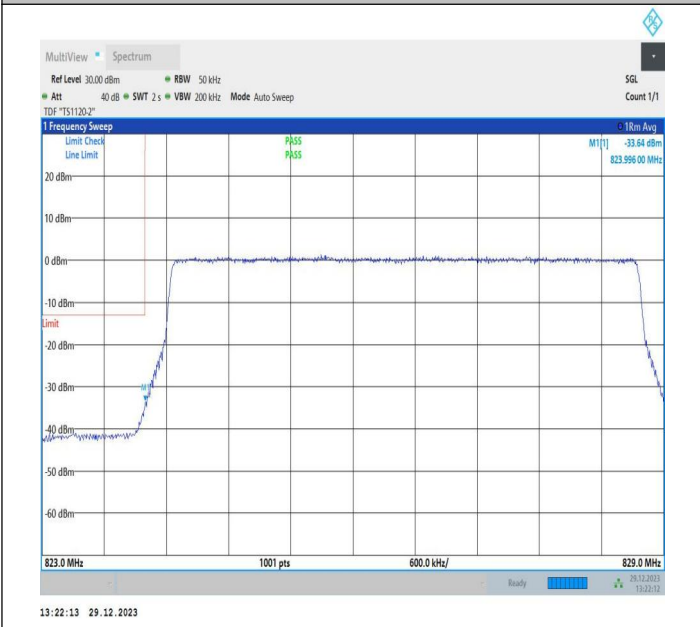

Band5_5MHz_64QAM_20425_25RB#0