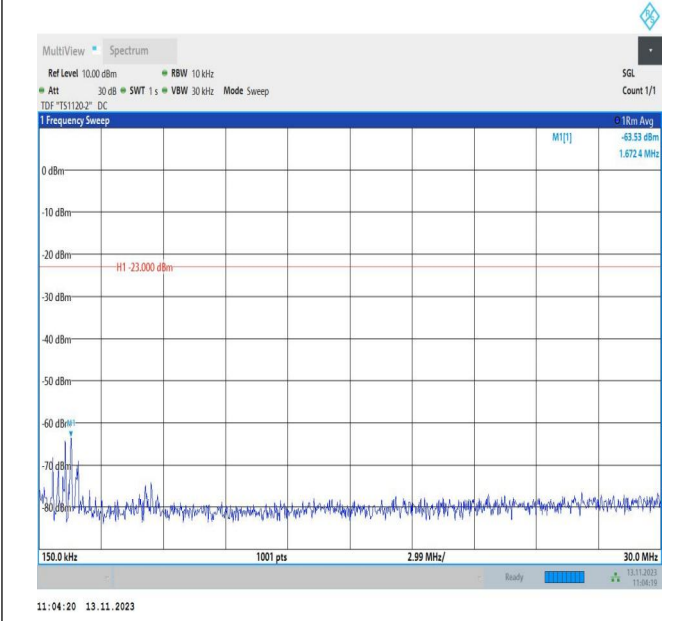

Band5_10MHz_QPSK_20525_1RB#0_0.15~30_0.15~30

Band5_10MHz_QPSK_20525_1RB#0_30~1000_30~1000

Band5_10MHz_QPSK_20525_1RB#0_1000~3000_1000~3000

Band5_10MHz_QPSK_20525_1RB#0_3000~10000_3000~10000

Band5_10MHz_16QAM_20525_1RB#0_0.009~0.15_0.009~0.15