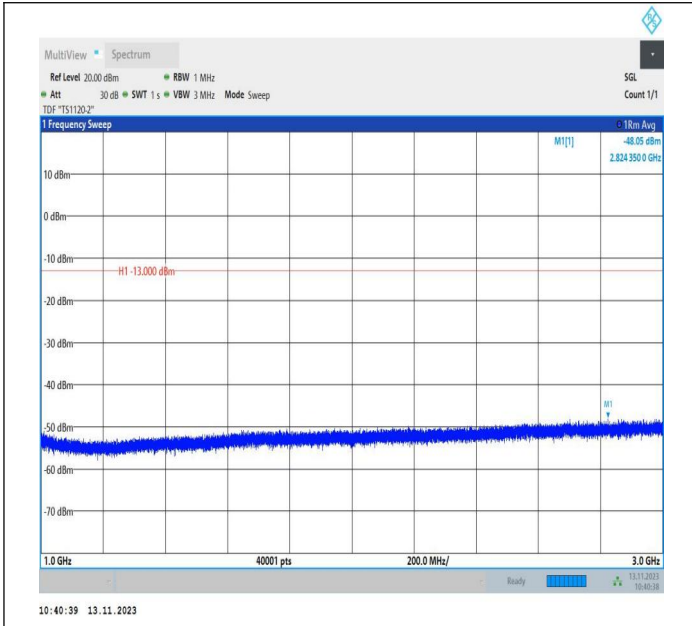

Band5_5MHz_16QAM_20425_1RB#0_1000~3000_1000~300
0