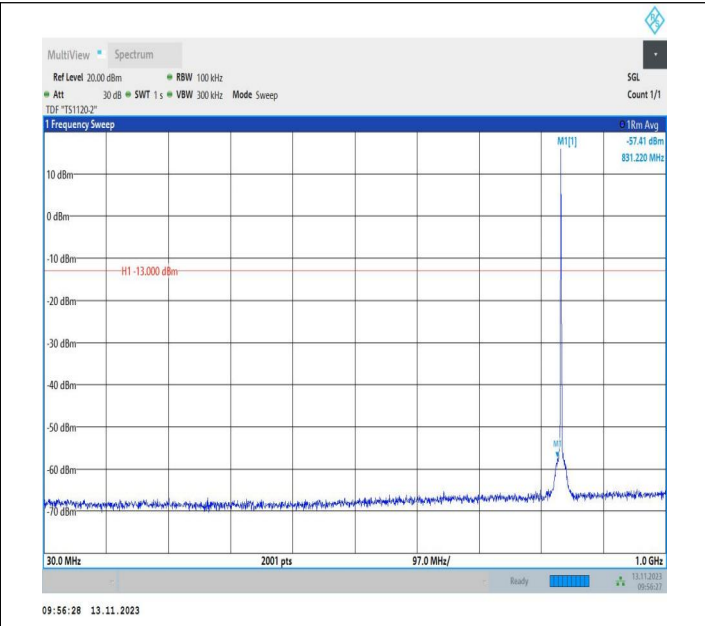

Band5_1.4MHz_16QAM_20525_1RB#0_30~1000_30~1000