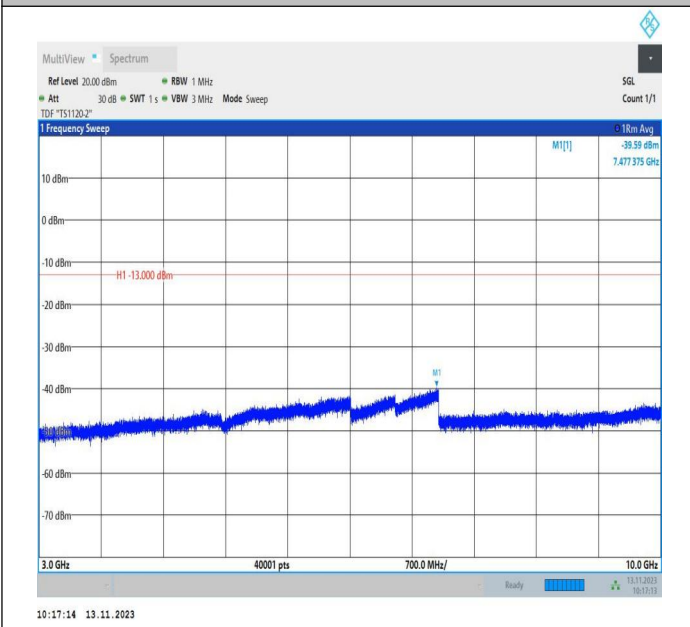

Band5_3MHz_QPSK_20415_1RB#0_3000~10000_3000~10000