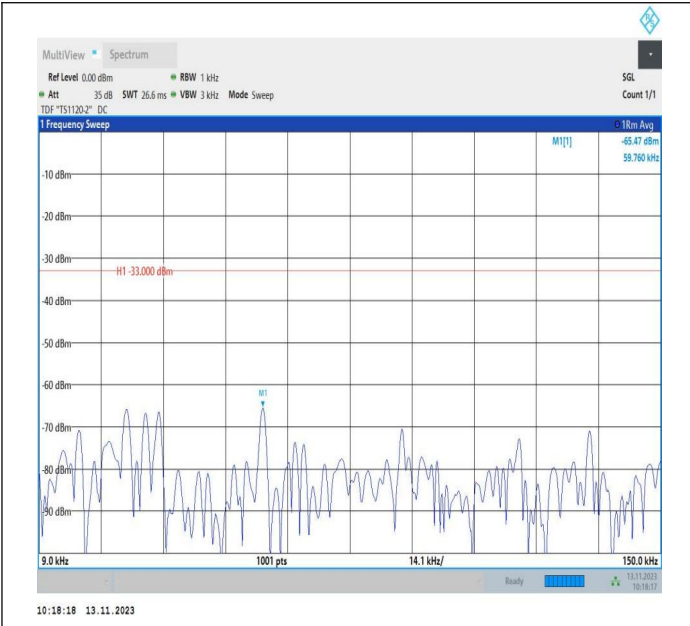

Band5_3MHz_16QAM_20415_1RB#0_0.15~30_0.15~30

Band5_3MHz_16QAM_20415_1RB#0_30~1000_30~1000

Band5_3MHz_16QAM_20415_1RB#0_1000~3000_1000~300

Band5_3MHz_16QAM_20415_1RB#0_3000~10000_3000~100

0

00

Band5_3MHz_QPSK_20525_1RB#0_0.009~0.15_0.009~0.15