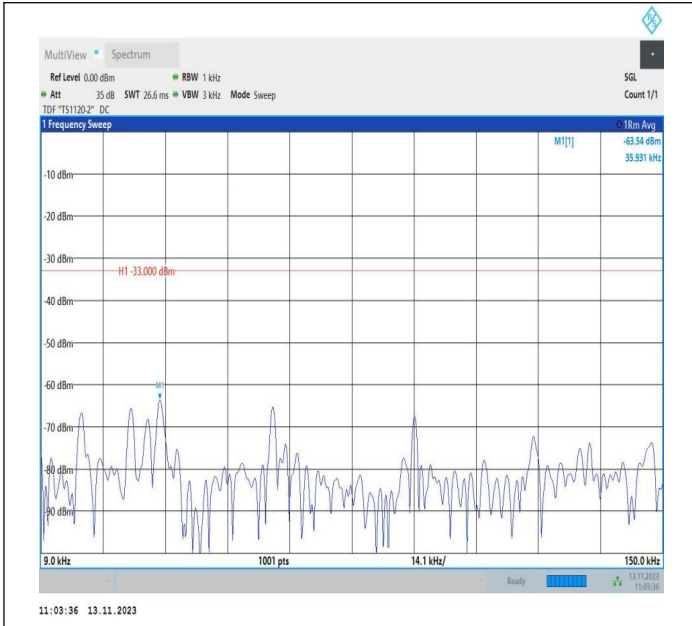

Band5_10MHz_16QAM_2045_1RB#0_0.15~30_0.15~30

Band5_10MHz_16QAM_2045_1RB#0_30~1000_30~1000

Band5_10MHz_16QAM_2045_1RB#0_1000~3000_1000~30

00

Band5_10MHz_16QAM_2045_1RB#0_3000~10000_3000~10

000

Band5_10MHz_QPSK_20525_1RB#0_0.009~0.15_0.009~0.1
 5