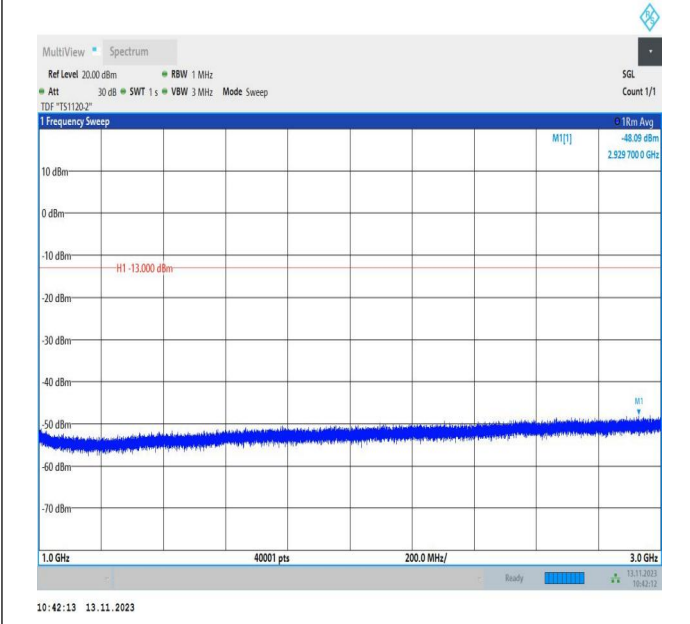

Band5_5MHz_16QAM_20525_1RB#0_1000~3000_1000~300