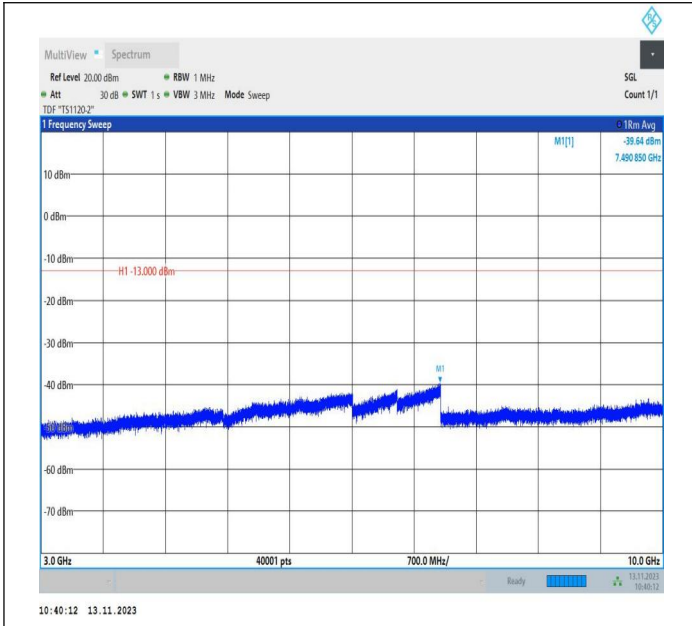

Band5_5MHz_QPSK_20425_1RB#0_3000~10000_3000~10000