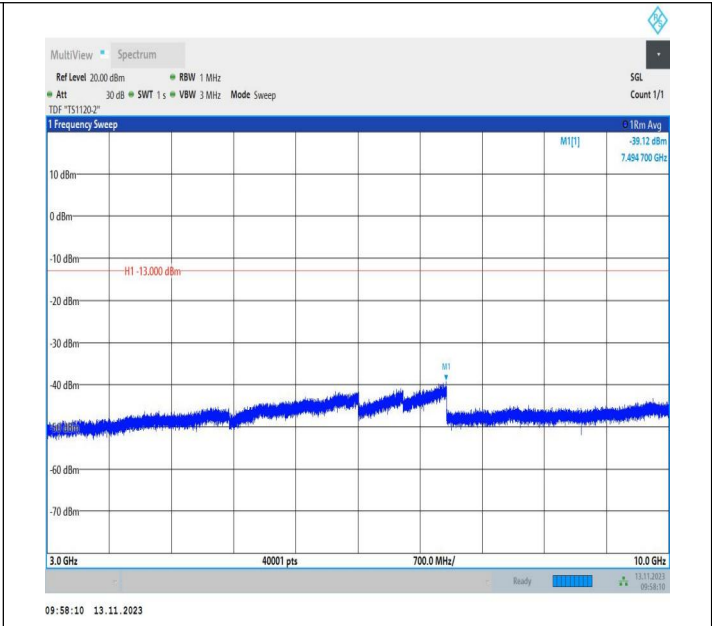

Band5_1.4MHz_16QAM_20643_1RB#0_3000~10000_3000~10000