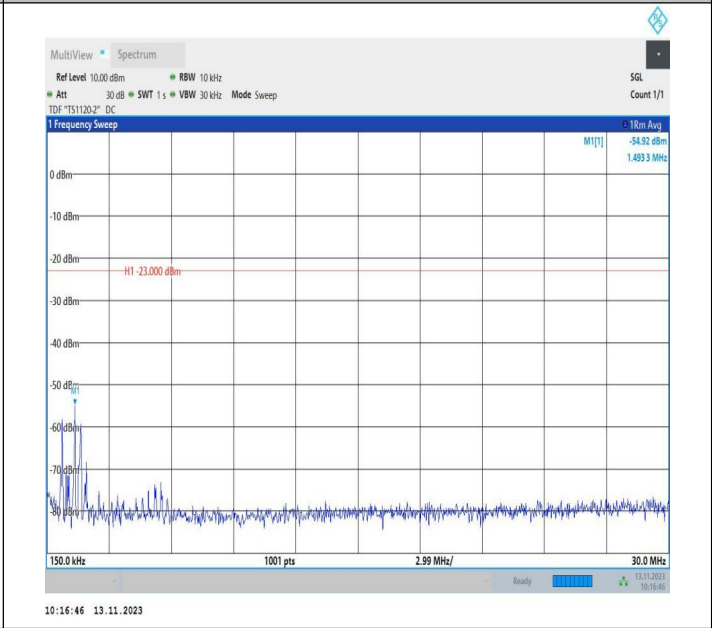

Band5_1.4MHz_16QAM_20643_1RB#0_0.15~30_0.15~30

Band5_1.4MHz_16QAM_20643_1RB#0_30~1000_30~1000

Band5_1.4MHz_16QAM_20643_1RB#0_1000~3000_1000~3000

Band5_1.4MHz_16QAM_20643_1RB#0_3000~10000_3000~10000

Band5_3MHz_QPSK_20415_1RB#0_0.009~0.15_0.009~0.15