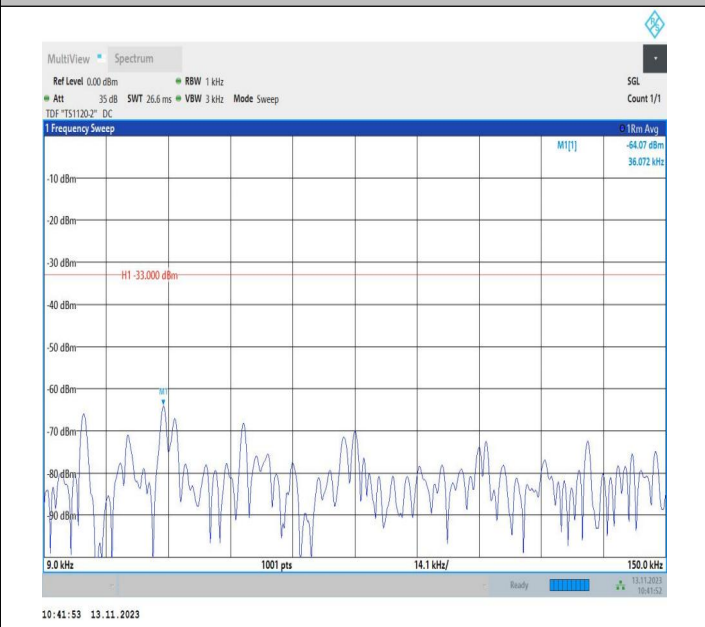

Band5_5MHz_QPSK_20525_1RB#0_0.15~30_0.15~30

Band5_5MHz_QPSK_20525_1RB#0_30~1000_30~1000

Band5_5MHz_QPSK_20525_1RB#0_1000~3000_1000~3000

Band5_5MHz_QPSK_20525_1RB#0_3000~10000_3000~10000

Band5_5MHz_16QAM_20525_1RB#0_0.009~0.15_0.009~0.15