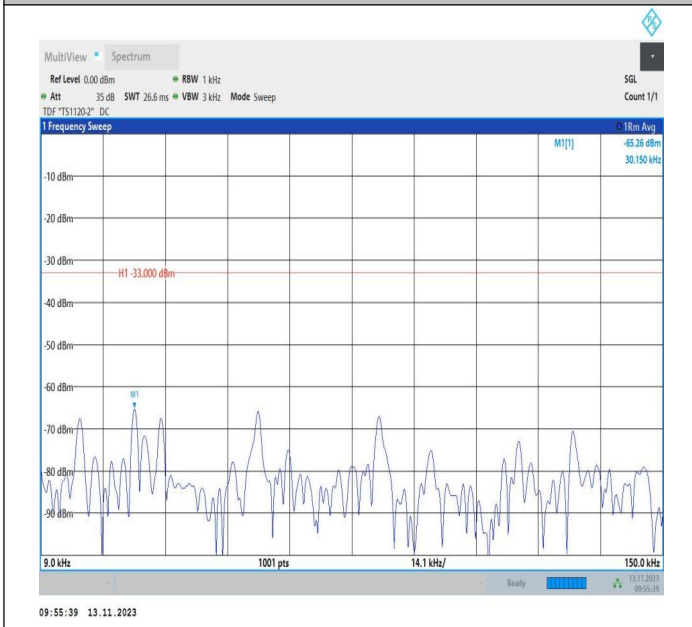

Band5_1.4MHz_16QAM_20407_1RB#0_0.15~30_0.15~30

Band5_1.4MHz_16QAM_20407_1RB#0_30~1000_30~1000

Band5_1.4MHz_16QAM_20407_1RB#0_1000~3000_1000~3000

Band5_1.4MHz_16QAM_20407_1RB#0_3000~10000_3000~10000

Band5_1.4MHz_QPSK_20525_1RB#0_0.009~0.15_0.009~0.15