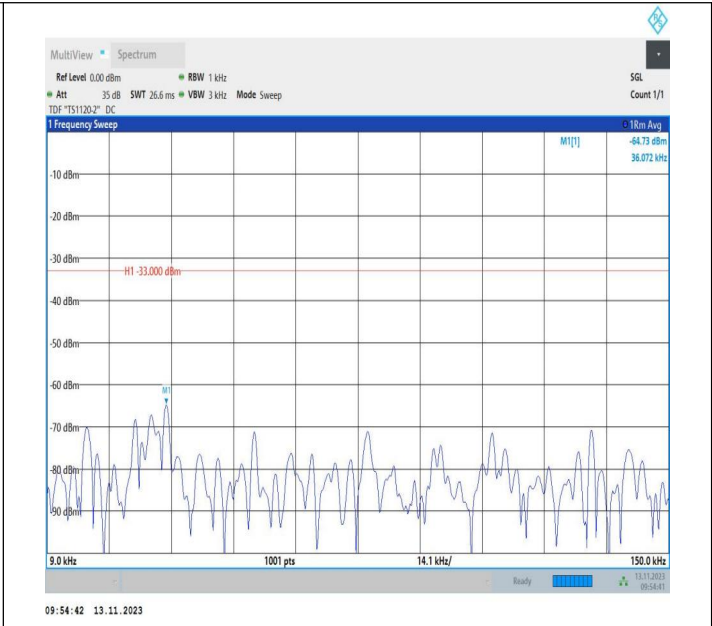

Band5_1.4MHz_16QAM_20407_1RB#0_0.009~0.15_0.009~0.15