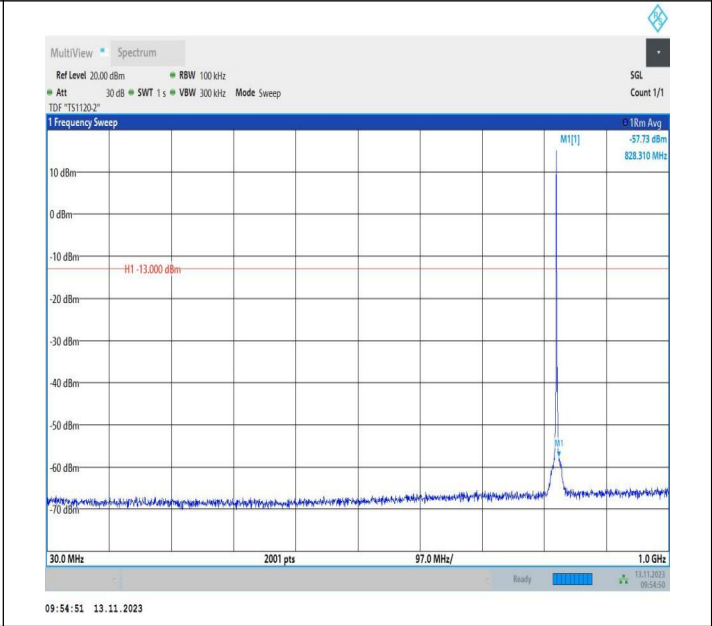

Band5_1.4MHz_16QAM_20407_1RB#0_30~1000_30~1000