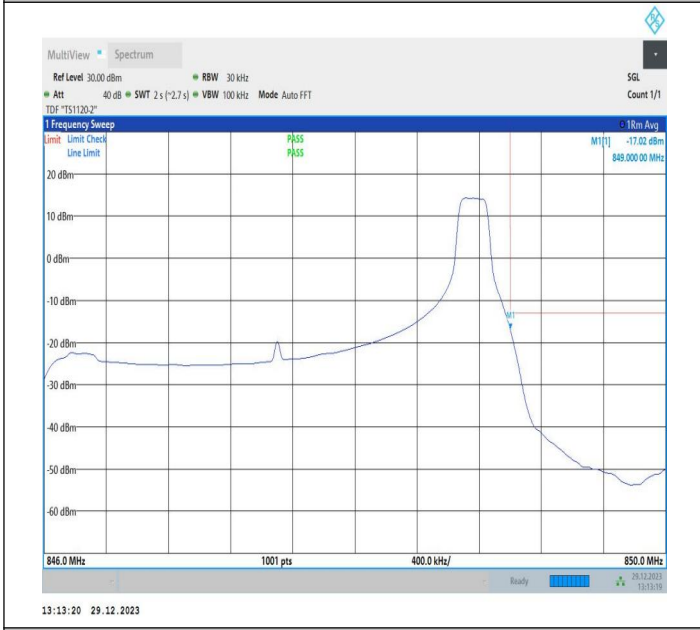

Band5_3MHz_64QAM_20635_1RB#14