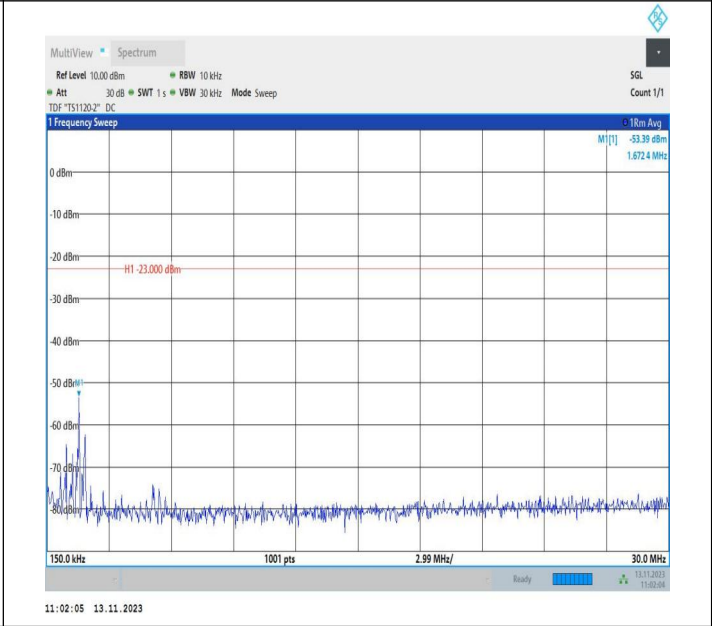

Band5_5MHz_16QAM_20625_1RB#0_0.15~30_0.15~30

Band5_5MHz_16QAM_20625_1RB#0_30~1000_30~1000

Band5_5MHz_16QAM_20625_1RB#0_1000~3000_1000~300
0

Band5_5MHz_16QAM_20625_1RB#0_3000~10000_3000~100
00

Band5_10MHz_QPSK_20450_1RB#0_0.009~0.15_0.009~0.1
5