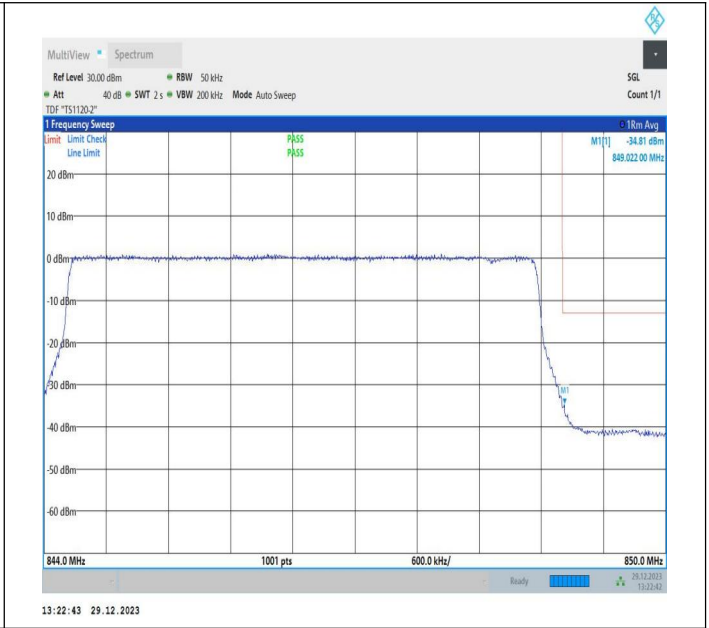

Band5_5MHz_64QAM_20625_25RB#0