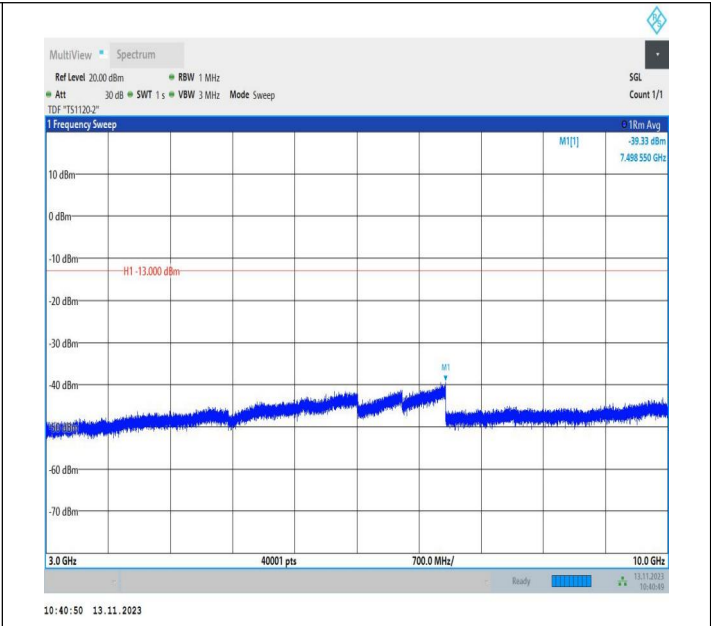

Band5_5MHz_16QAM_20425_1RB#0_3000~10000_3000~100
00