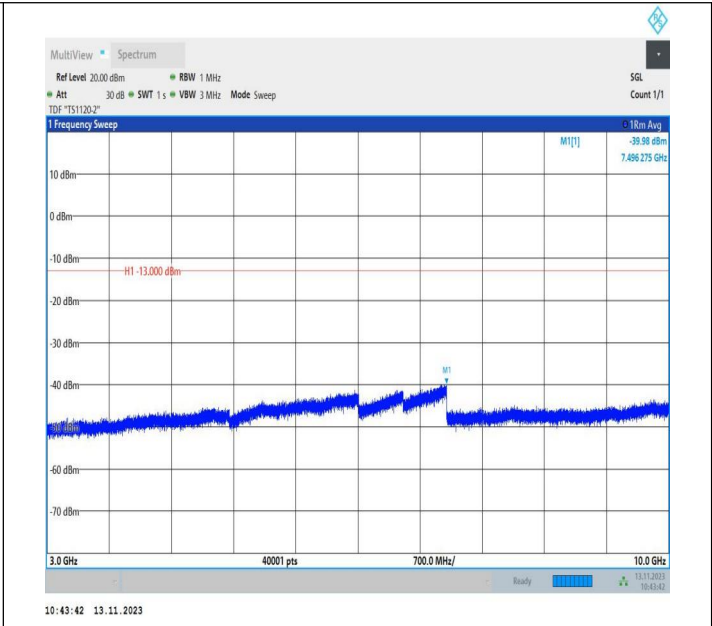

Band5_5MHz_16QAM_20625_1RB#0_3000~10000_3000~100
00