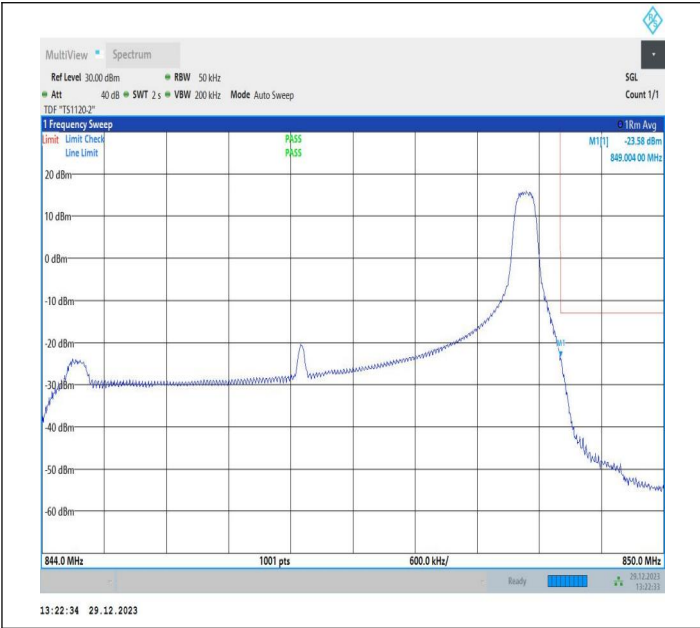

Band5_5MHz_64QAM_20625_1RB#24