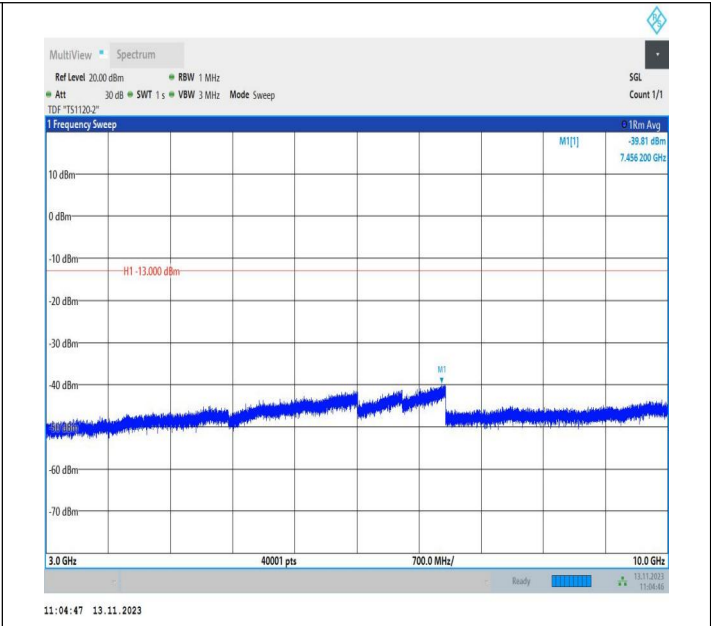

Band5_10MHz_16QAM_20525_1RB#0_3000~10000_3000~10
000