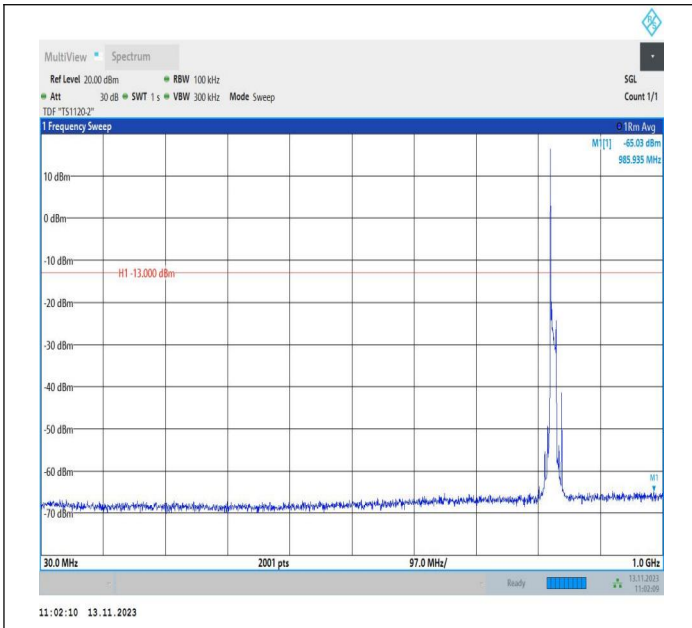

Band5_10MHz_QPSK_20450_1RB#0_30~1000_30~1000