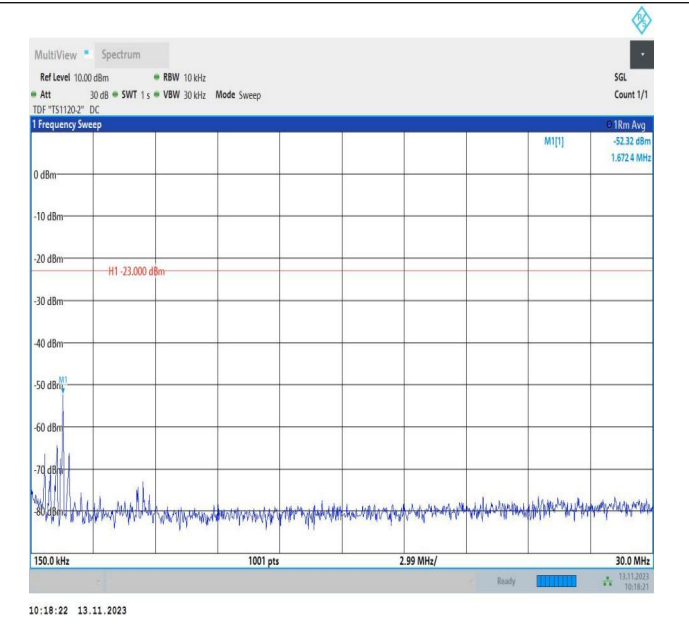

Band5_3MHz_16QAM_20415_1RB#0_0.15~30_0.15~30

Band5_3MHz_16QAM_20415_1RB#0_30~1000_30~1000

Band5_3MHz_16QAM_20415_1RB#0_1000~3000_1000~300

Band5_3MHz_16QAM_20415_1RB#0_3000~10000_3000~100

0

00

Band5_3MHz_QPSK_20525_1RB#0_0.009~0.15_0.009~0.15