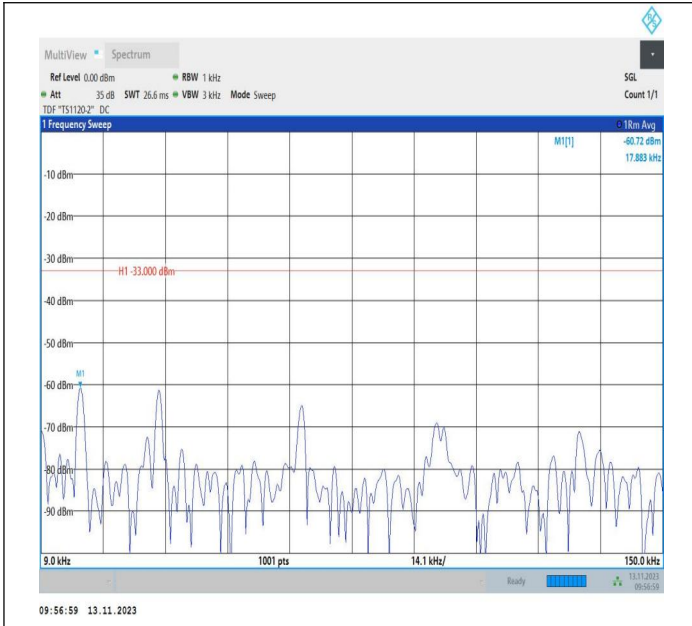

15

Band5_1.4MHz_16QAM_20525_1RB#0_0.15~30_0.15~30

Band5_1.4MHz_16QAM_20525_1RB#0_30~1000_30~1000

Band5_1.4MHz_16QAM_20525_1RB#0_1000~3000_1000~3000

Band5_1.4MHz_16QAM_20525_1RB#0_3000~10000_3000~10000

Band5_1.4MHz_QPSK_20643_1RB#0_0.009~0.15_0.009~0.15
 15