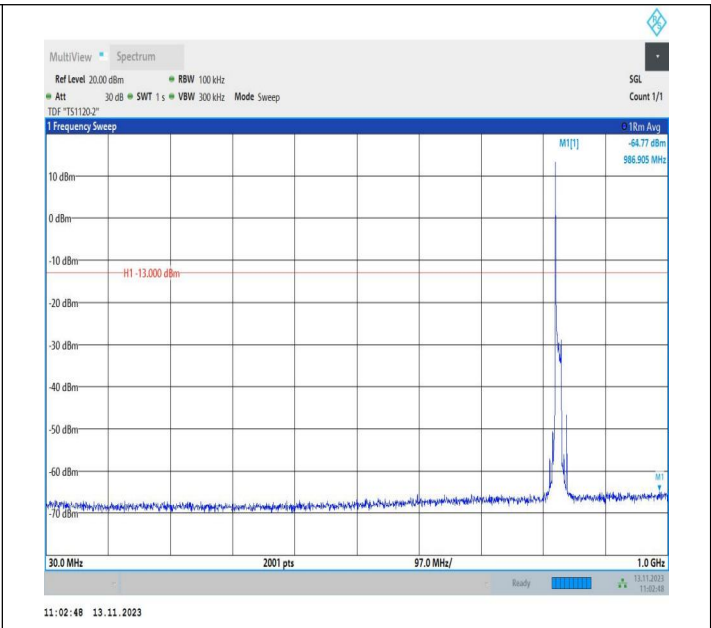

Band5_10MHz_16QAM_2045_1RB#0_30~1000_30~1000