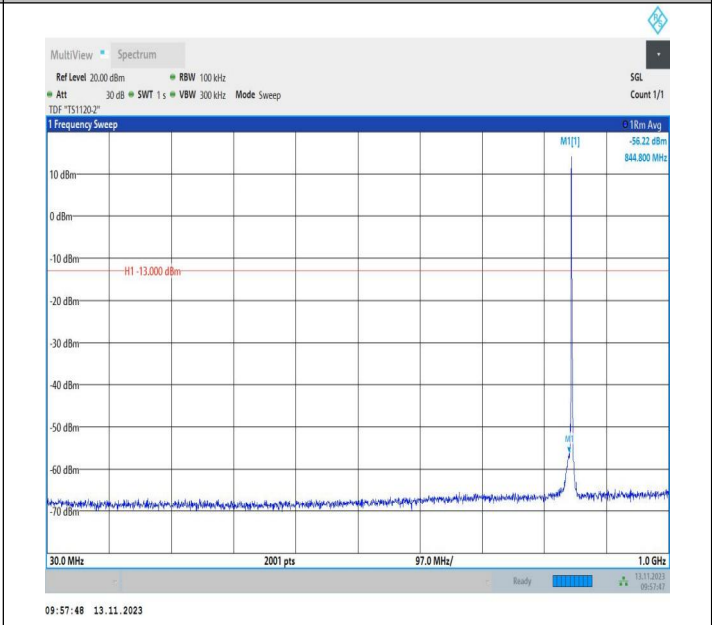

Band5_1.4MHz_16QAM_20643_1RB#0_30~1000_30~1000