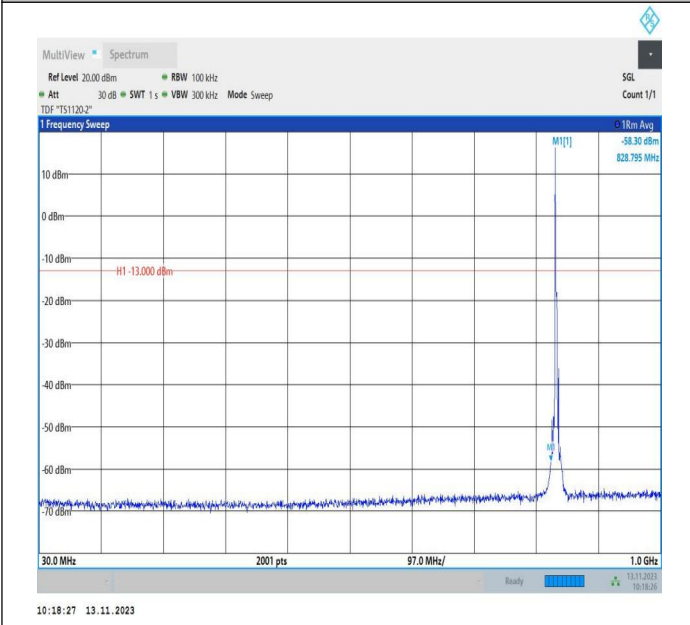

Band5_3MHz_QPSK_20525_1RB#0_30~1000_30~1000