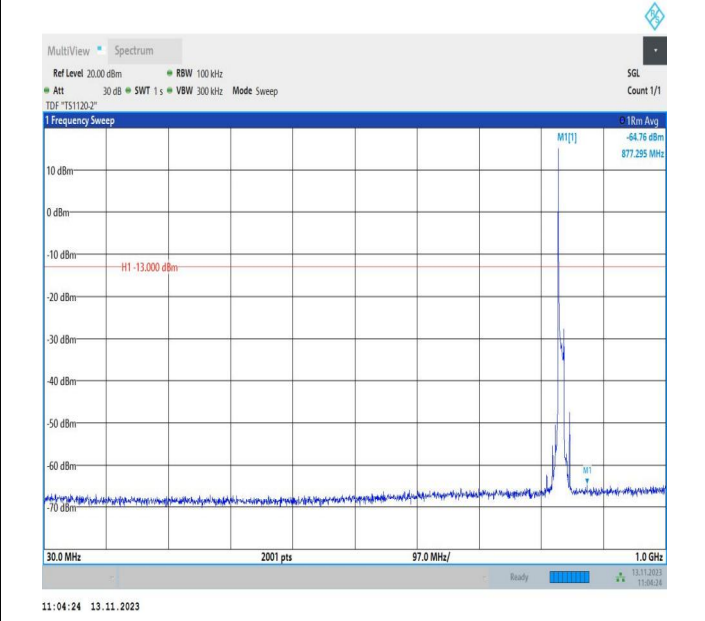

Band5_10MHz_16QAM_20525_1RB#0_30~1000_30~1000