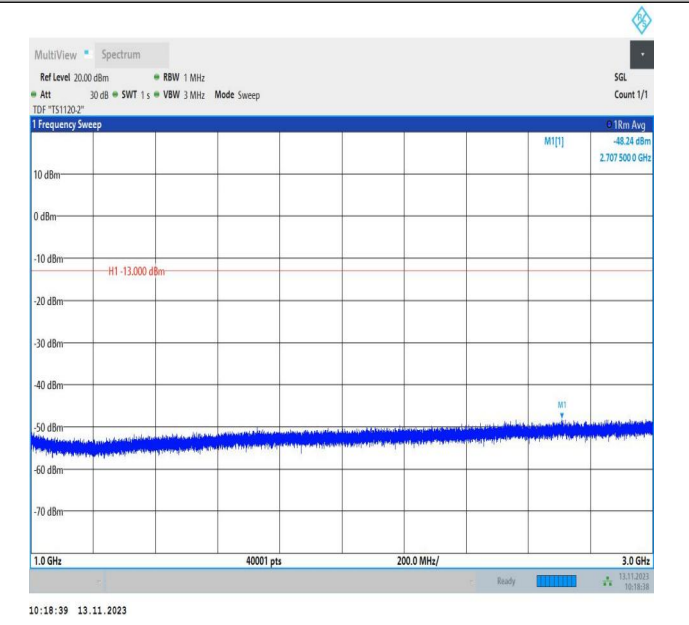

Band5_3MHz_QPSK_20525_1RB#0_1000~3000_1000~3000