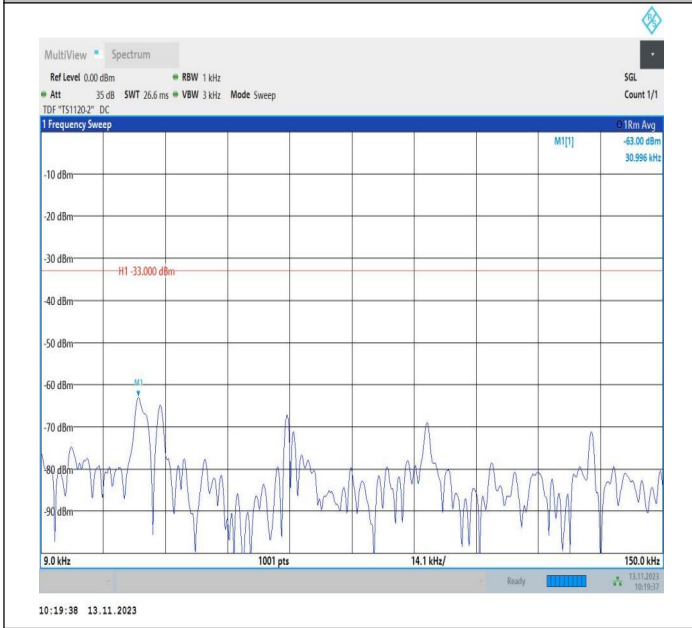

Band5_3MHz_16QAM_20525_1RB#0_0.15~30_0.15~30

Band5_3MHz_16QAM_20525_1RB#0_30~1000_30~1000

Band5_3MHz_16QAM_20525_1RB#0_1000~3000_1000~300
 0

Band5_3MHz_16QAM_20525_1RB#0_3000~10000_3000~100
 00

Band5_3MHz_QPSK_20635_1RB#0_0.009~0.15_0.009~0.15