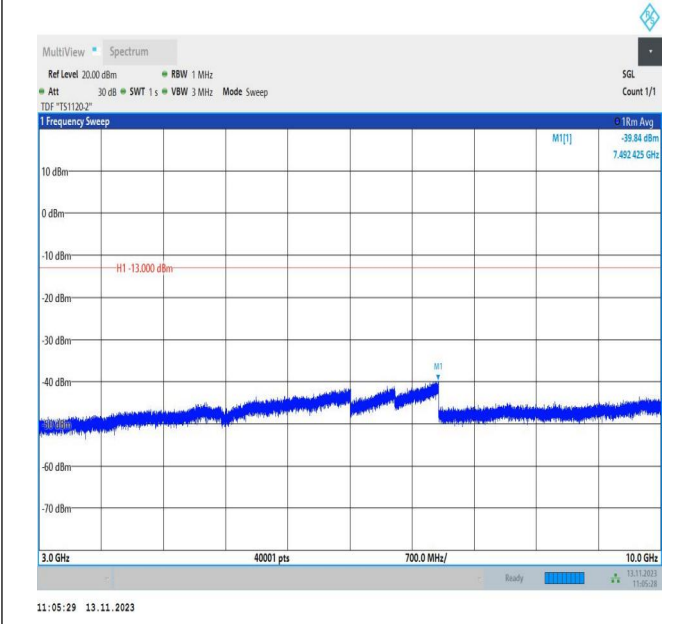

Band5_10MHz_QPSK_20600_1RB#0_3000~10000_3000~10000