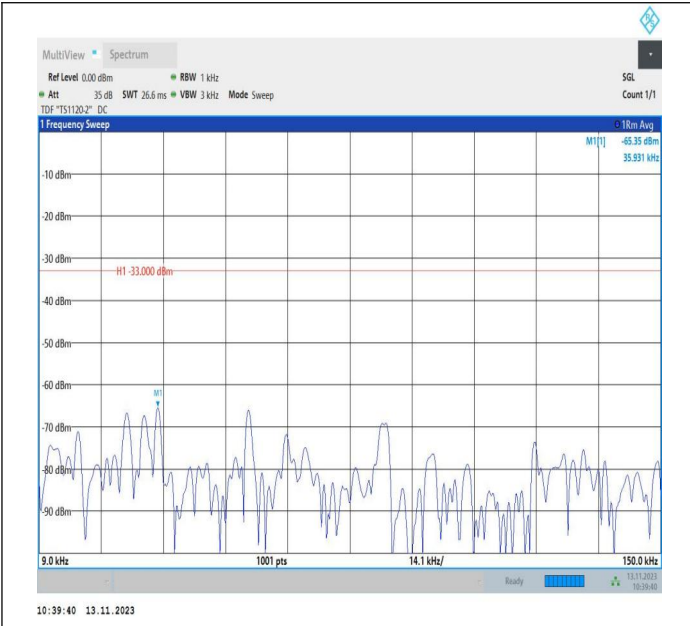

Band5_3MHz_16QAM_20635_1RB#0_0.15~30_0.15~30

Band5_3MHz_16QAM_20635_1RB#0_30~1000_30~1000

Band5_3MHz_16QAM_20635_1RB#0_1000~3000_1000~300

Band5_3MHz_16QAM_20635_1RB#0_3000~10000_3000~100

0

00

Band5_5MHz_QPSK_20425_1RB#0_0.009~0.15_0.009~0.15