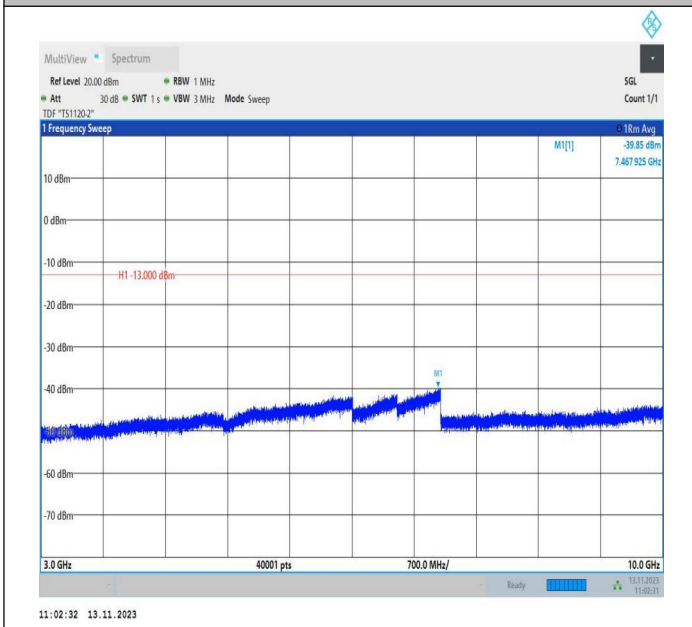

Band5_10MHz_QPSK_20450_1RB#0_3000~10000_3000~10000