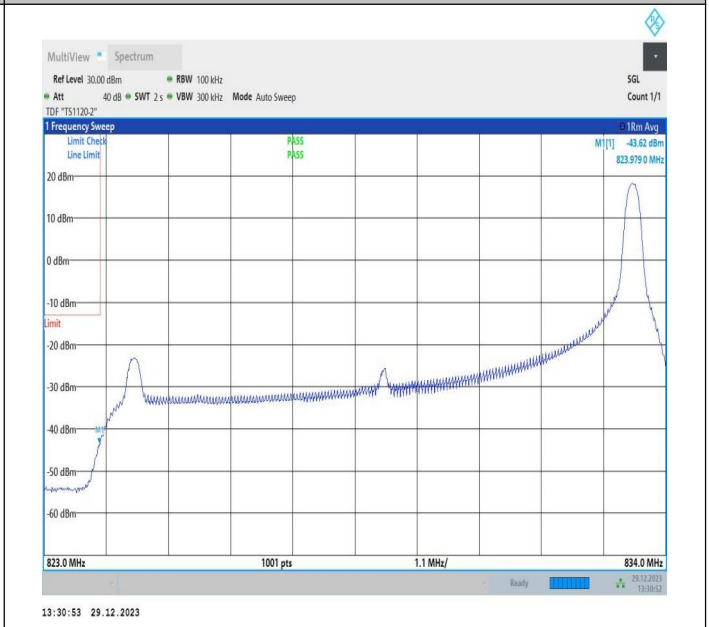

Band5_10MHz_64QAM_20450_1RB#49