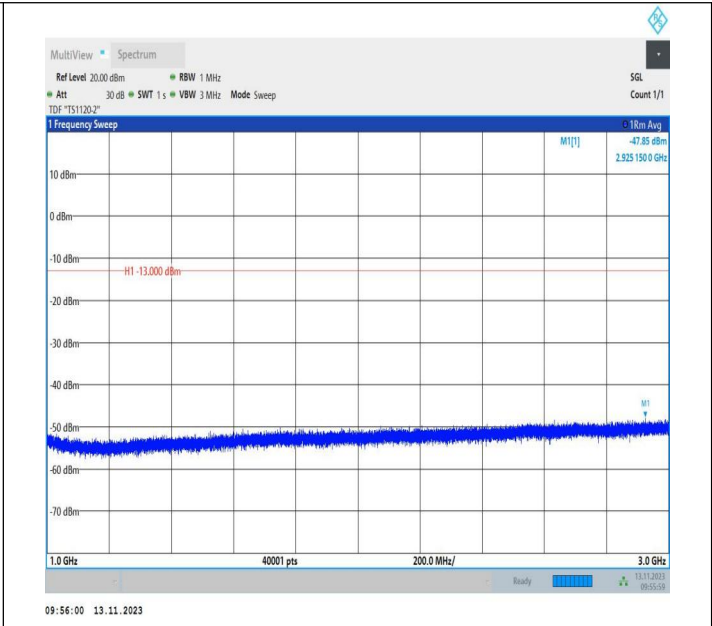

Band5_1.4MHz_QPSK_20525_1RB#0_1000~3000_1000~300

0