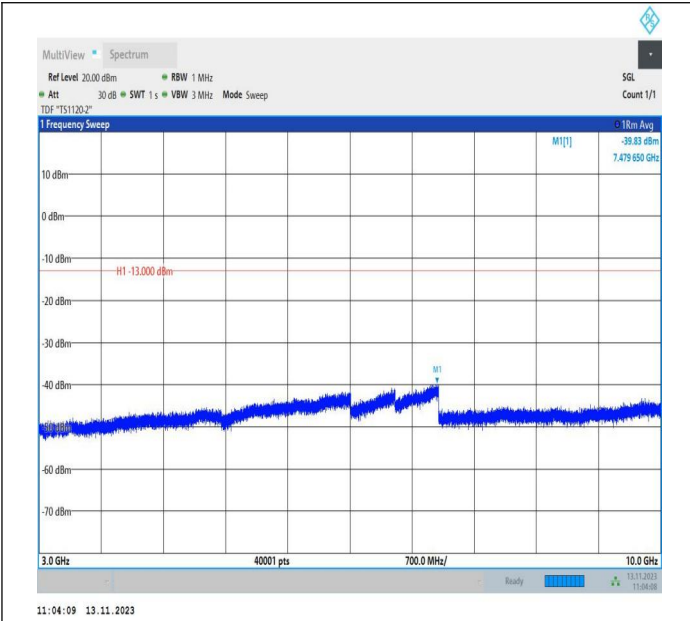

Band5_10MHz_QPSK_20525_1RB#0_3000~10000_3000~10000