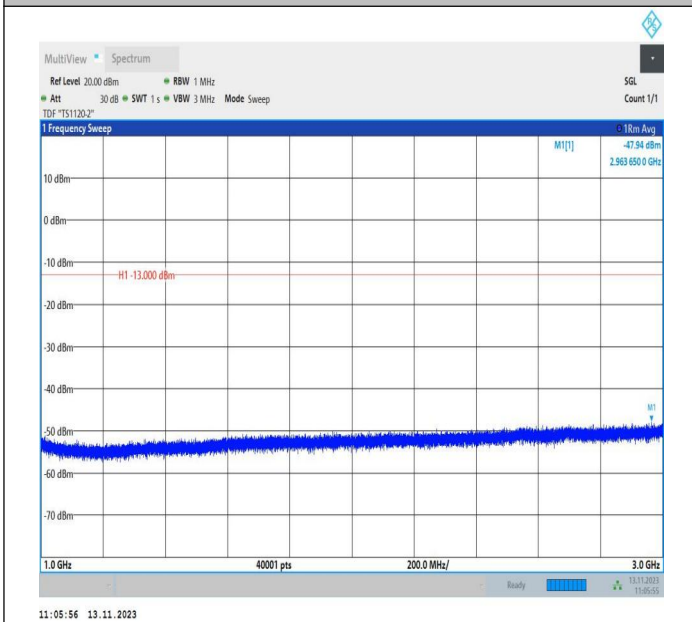

Band5_10MHz_16QAM_20600_1RB#0_1000~3000_1000~30

00