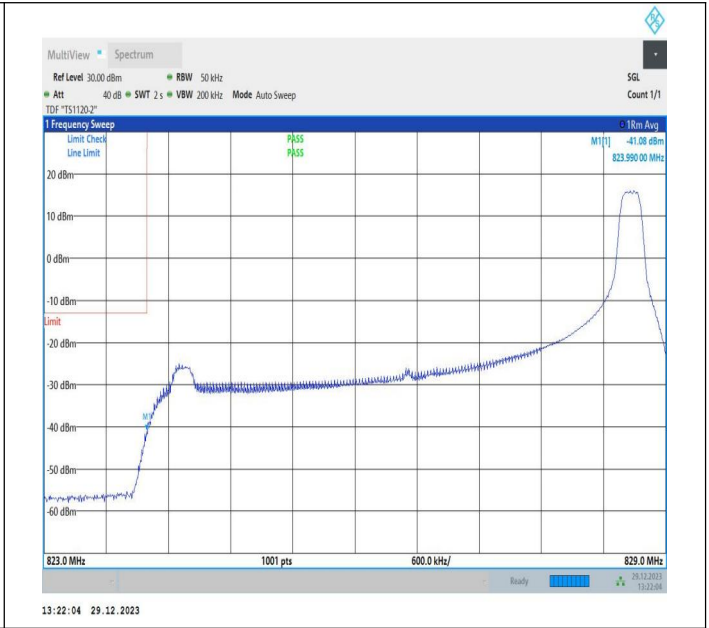

Band5_5MHz_64QAM_20425_1RB#24