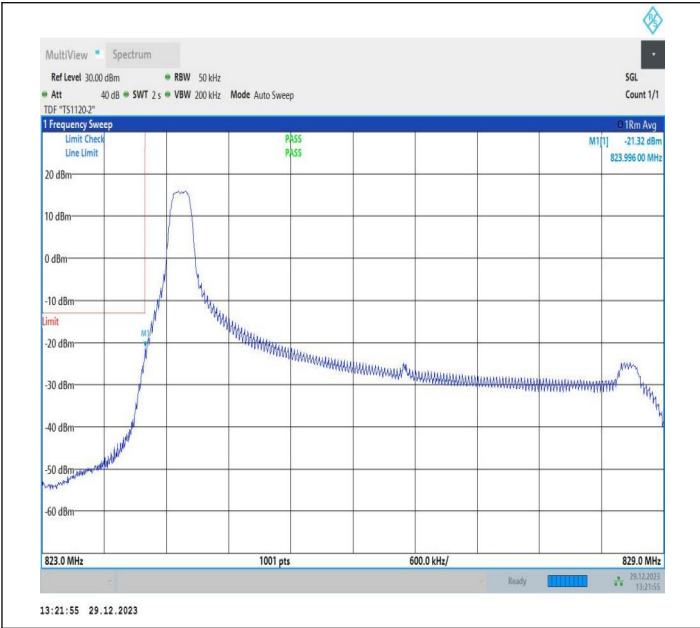

Band5_5MHz_64QAM_20425_1RB#0