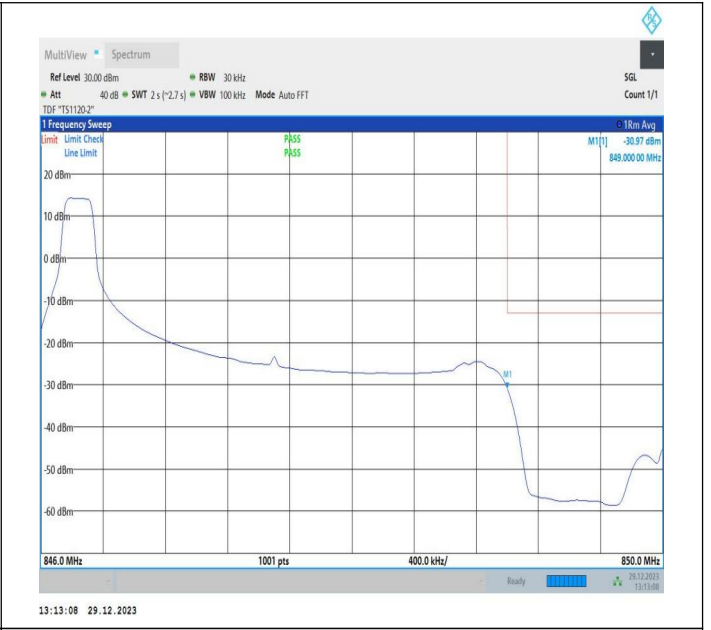

Band5_3MHz_64QAM_20635_1RB#0