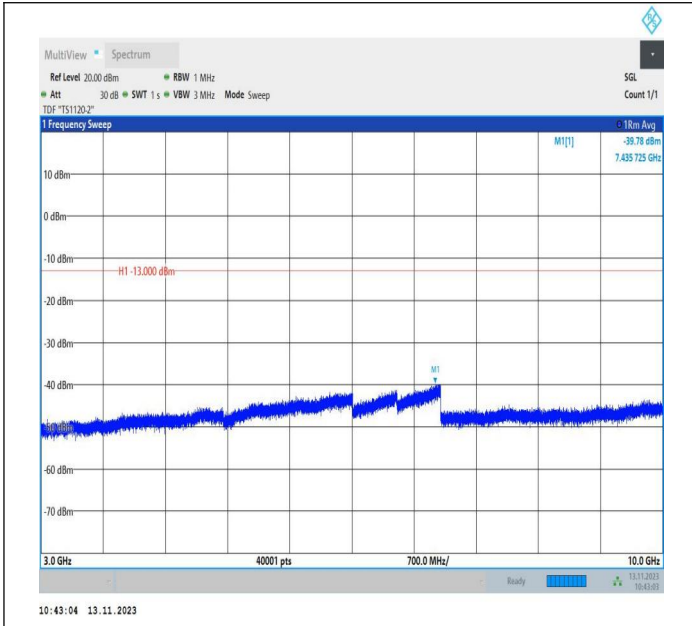

Band5_5MHz_QPSK_20625_1RB#0_3000~10000_3000~10000