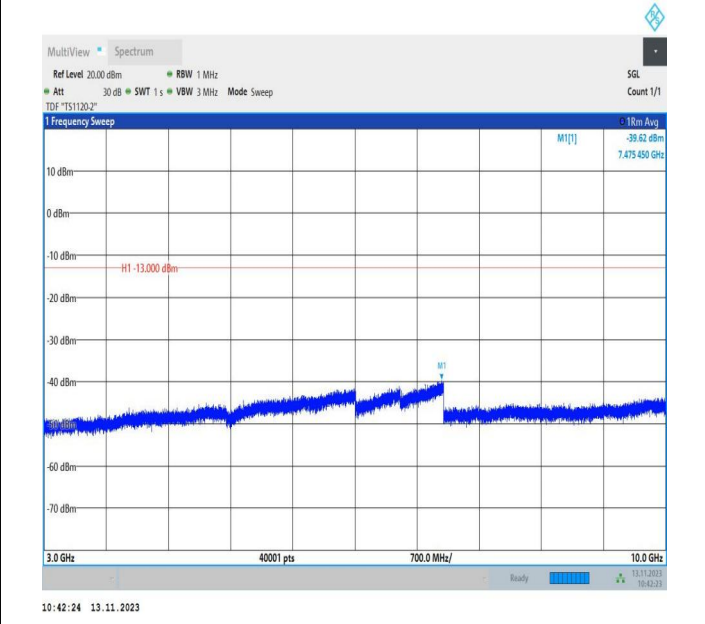

Band5_5MHz_16QAM_20525_1RB#0_3000~10000_3000~100

0

00