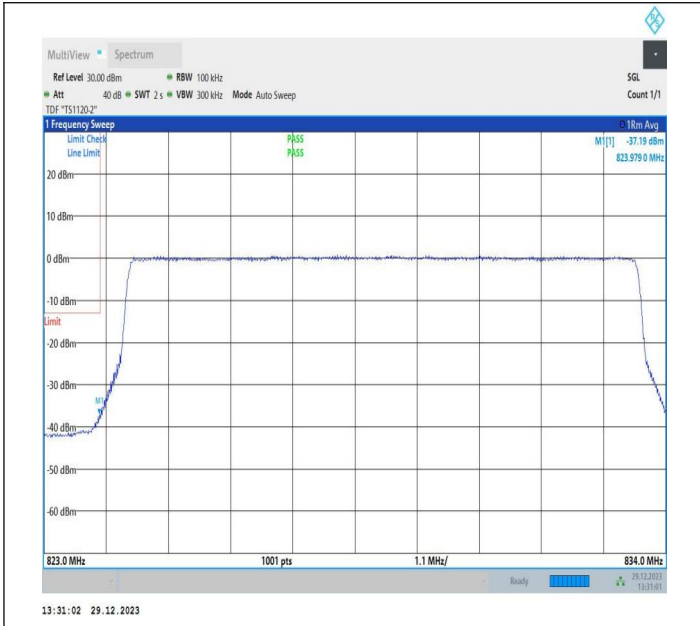

Band5_10MHz_64QAM_20450_50RB#0