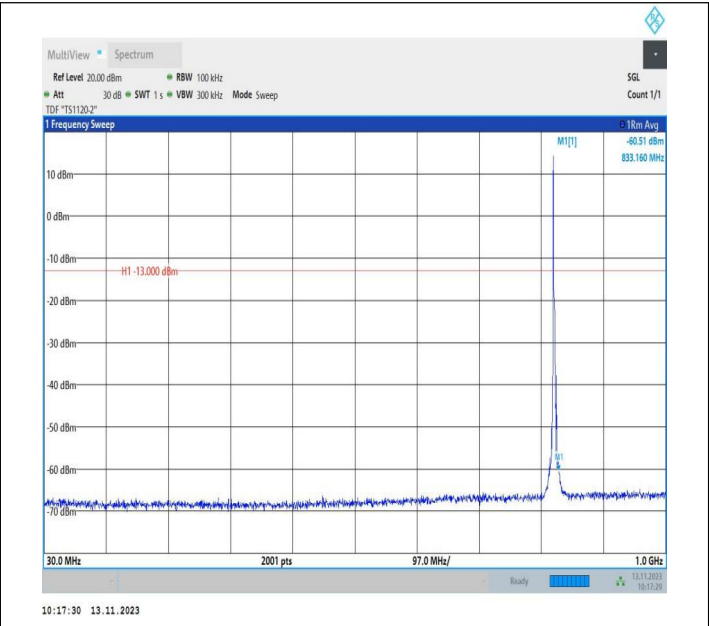

Band5_3MHz_16QAM_20415_1RB#0_30~1000_30~1000