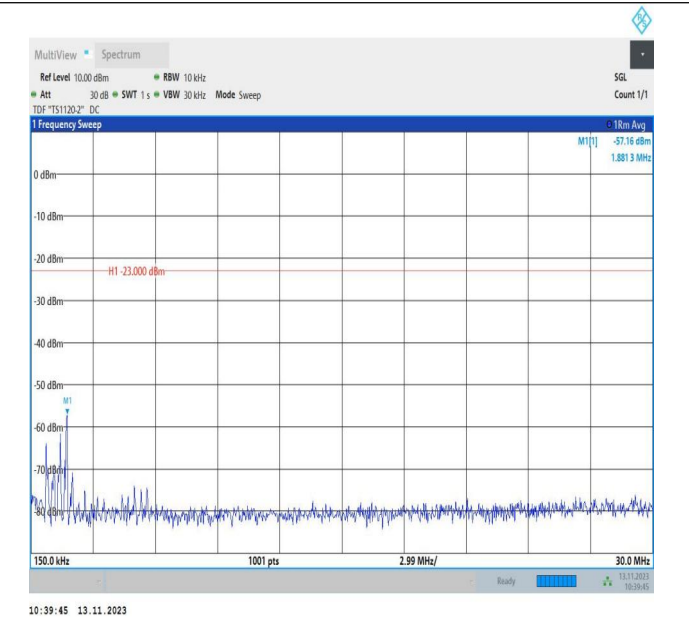

Band5_3MHz_16QAM_20635_1RB#0_0.15~30_0.15~30

Band5_3MHz_16QAM_20635_1RB#0_30~1000_30~1000

Band5_3MHz_16QAM_20635_1RB#0_1000~3000_1000~300

Band5_3MHz_16QAM_20635_1RB#0_3000~10000_3000~100

0

00

Band5_5MHz_QPSK_20425_1RB#0_0.009~0.15_0.009~0.15