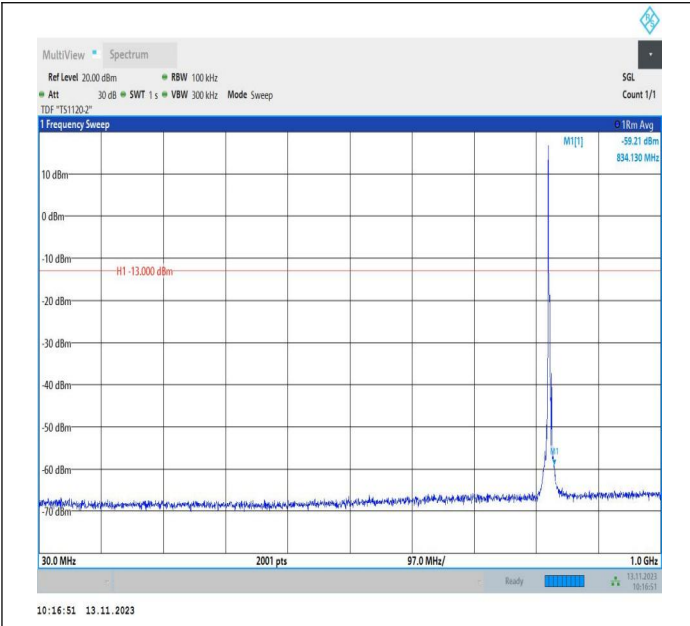

Band5_3MHz_QPSK_20415_1RB#0_30~1000_30~1000