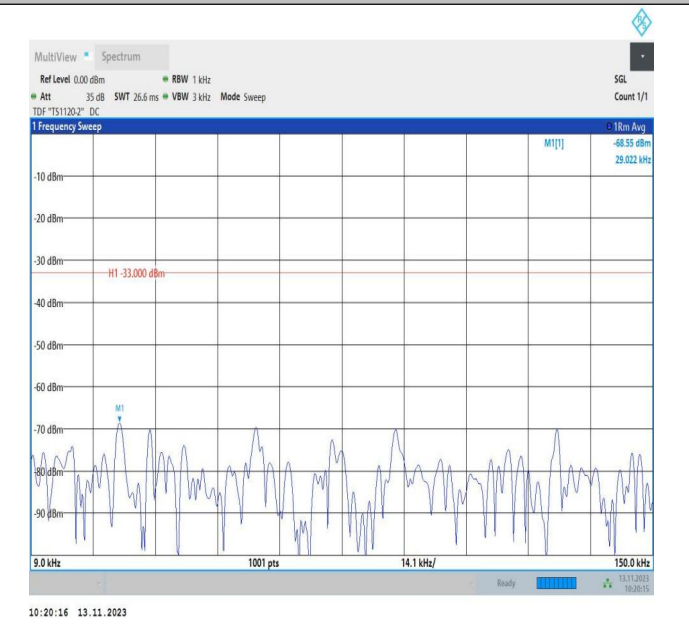

Band5_3MHz_16QAM_20635_1RB#0_0.009~0.15_0.009~0.15