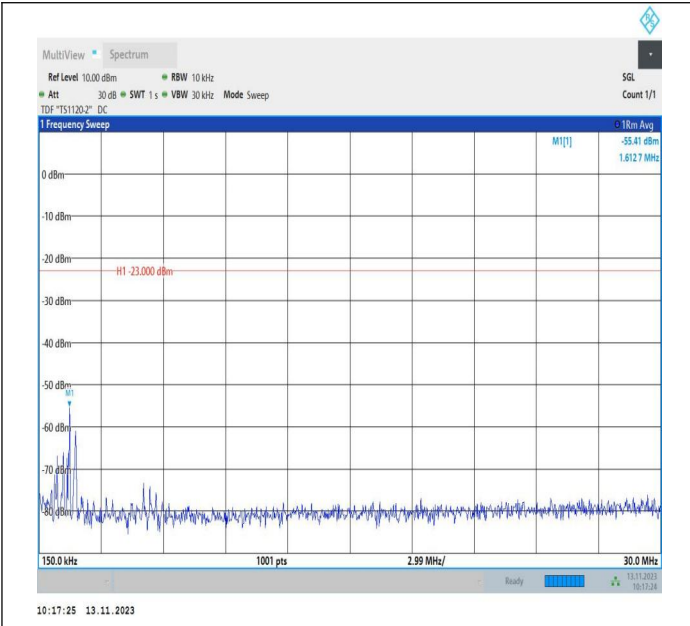

Band5_3MHz_QPSK_20415_1RB#0_0.15~30_0.15~30

Band5_3MHz_QPSK_20415_1RB#0_30~1000_30~1000

Band5_3MHz_QPSK_20415_1RB#0_1000~3000_1000~3000

Band5_3MHz_QPSK_20415_1RB#0_3000~10000_3000~10000

Band5_3MHz_16QAM_20415_1RB#0_0.009~0.15_0.009~0.15