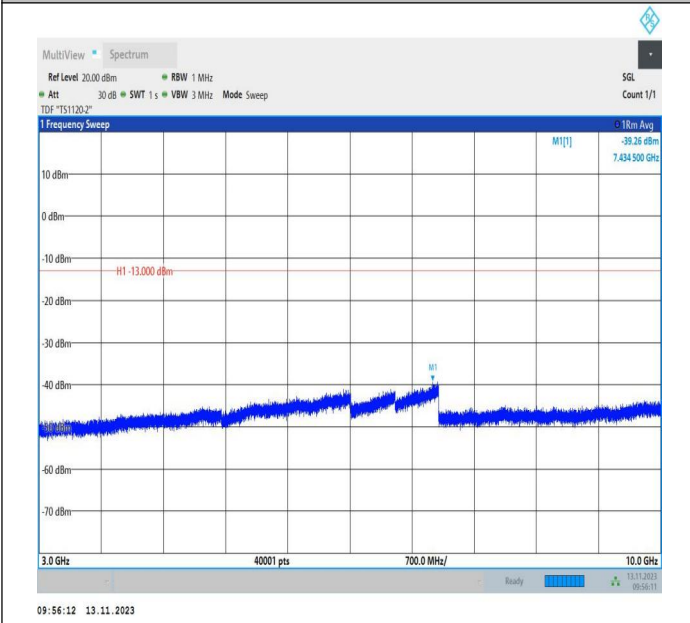

Band5_1.4MHz_QPSK_20525_1RB#0_0.15~30_0.15~30

Band5_1.4MHz_QPSK_20525_1RB#0_30~1000_30~1000

Band5_1.4MHz_QPSK_20525_1RB#0_1000~3000_1000~300

0

Band5_1.4MHz_QPSK_20525_1RB#0_3000~10000_3000~1

0000

Band5_1.4MHz_16QAM_20525_1RB#0_0.009~0.15_0.009~0.