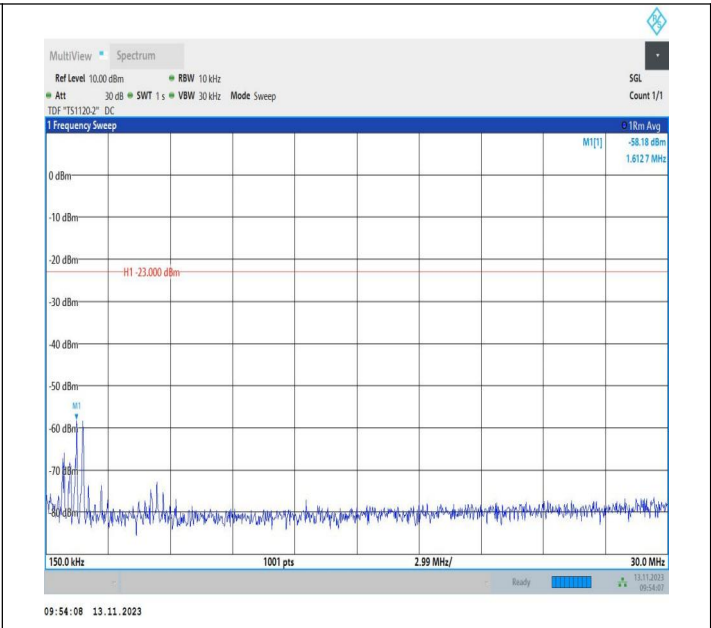

Band5_10MHz_64QAM_20600_1RB#49

Band5_10MHz_64QAM_20600_50RB#0

Conducted Spurious Emission

Test Graphs

Band5_1.4MHz_QPSK_20407_1RB#0_0.009~0.15_0.009~0.15
 15

Band5_1.4MHz_QPSK_20407_1RB#0_0.15~30_0.15~30
 0