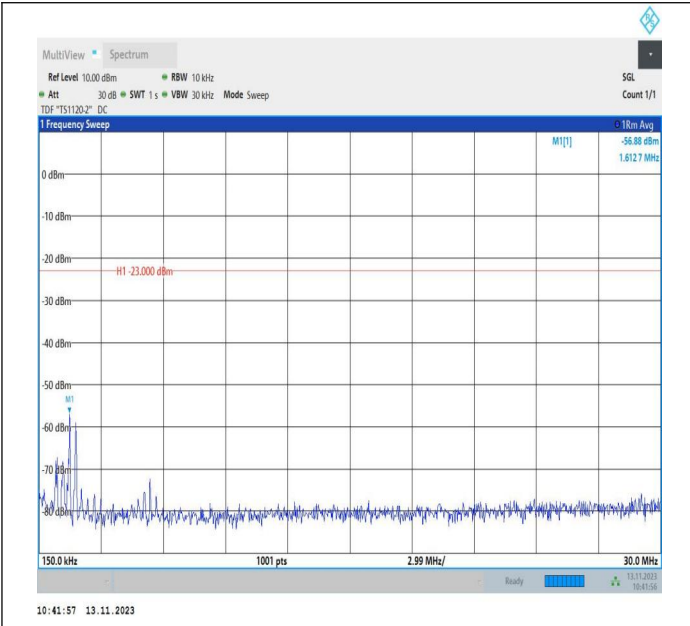

Band5_5MHz_QPSK_20525_1RB#0_0.15~30_0.15~30

Band5_5MHz_QPSK_20525_1RB#0_30~1000_30~1000

Band5_5MHz_QPSK_20525_1RB#0_1000~3000_1000~3000

Band5_5MHz_QPSK_20525_1RB#0_3000~10000_3000~10000

Band5_5MHz_16QAM_20525_1RB#0_0.009~0.15_0.009~0.15