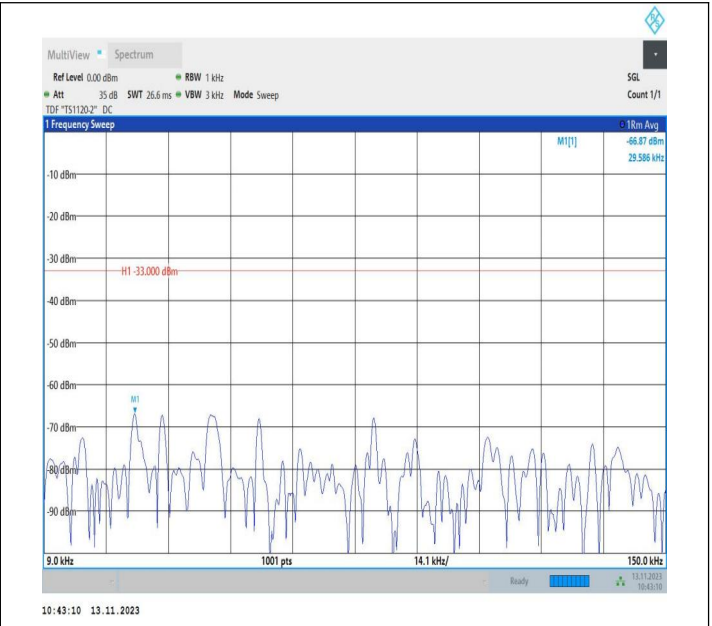

Band5_5MHz_QPSK_20625_1RB#0_0.15~30_0.15~30

Band5_5MHz_QPSK_20625_1RB#0_30~1000_30~1000

Band5_5MHz_QPSK_20625_1RB#0_1000~3000_1000~3000

Band5_5MHz_QPSK_20625_1RB#0_3000~10000_3000~10000

Band5_5MHz_16QAM_20625_1RB#0_0.009~0.15_0.009~0.15