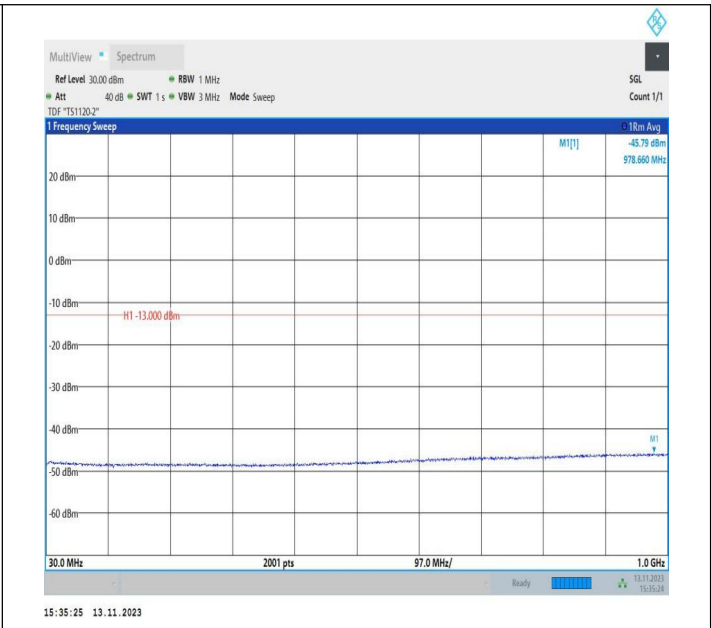

Band4_15MHz_16QAM_20175_1RB#0_0.15~30_0.15~30

Band4_15MHz_16QAM_20175_1RB#0_30~1000_30~1000

Band4_15MHz_16QAM_20175_1RB#0_1000~3000_1000~30

Band4_15MHz_16QAM_20175_1RB#0_3000~20000_3000~20

00

000

Band4_15MHz_QPSK_20325_1RB#0_0.009~0.15_0.009~0.1
 5