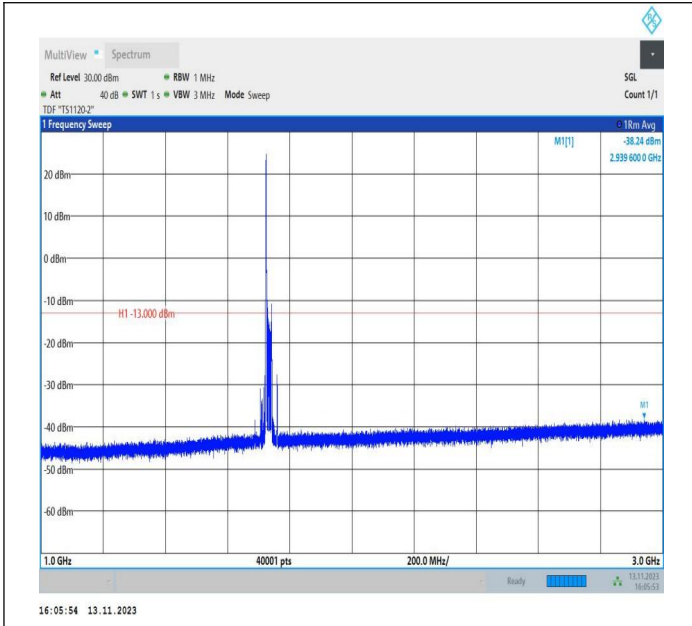

Band4_20MHz_16QAM_20175_1RB#0_1000~3000_1000~30
00