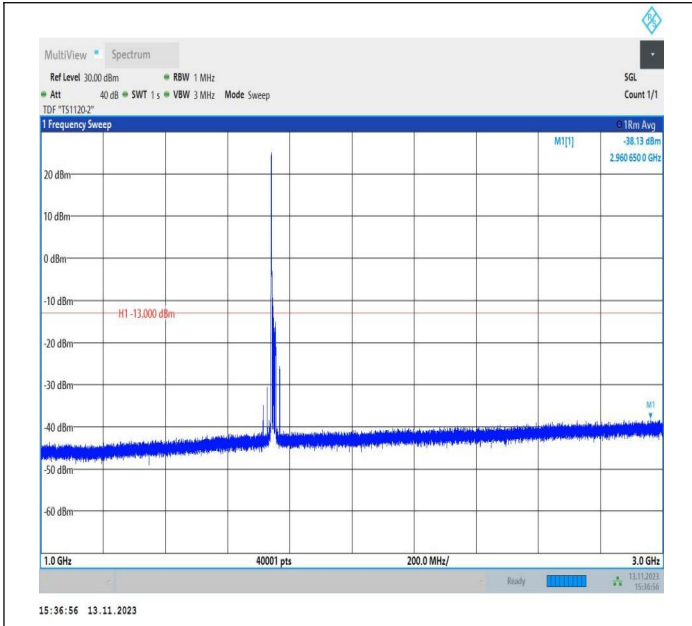

Band4_15MHz_16QAM_20325_1RB#0_1000~3000_1000~30

00