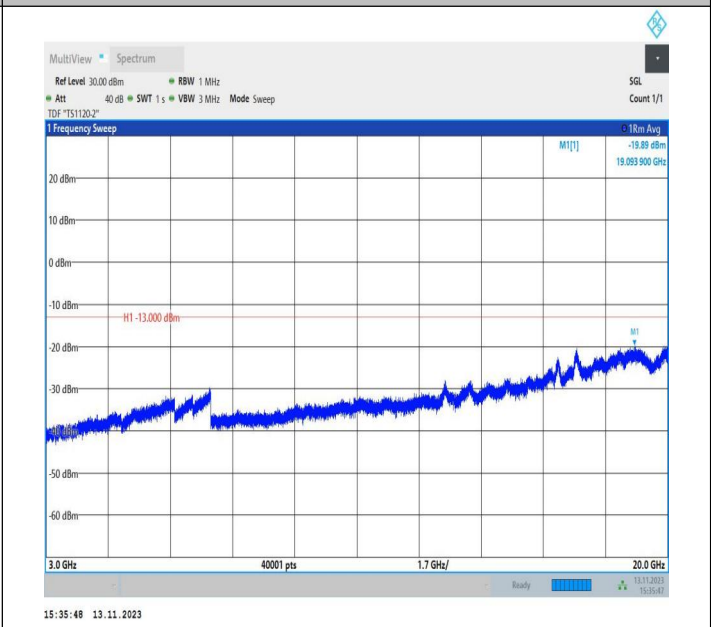

Band4_15MHz_16QAM_20175_1RB#0_0.15~30_0.15~30

Band4_15MHz_16QAM_20175_1RB#0_30~1000_30~1000

Band4_15MHz_16QAM_20175_1RB#0_1000~3000_1000~30

Band4_15MHz_16QAM_20175_1RB#0_3000~20000_3000~20

00

000

Band4_15MHz_QPSK_20325_1RB#0_0.009~0.15_0.009~0.1
 5