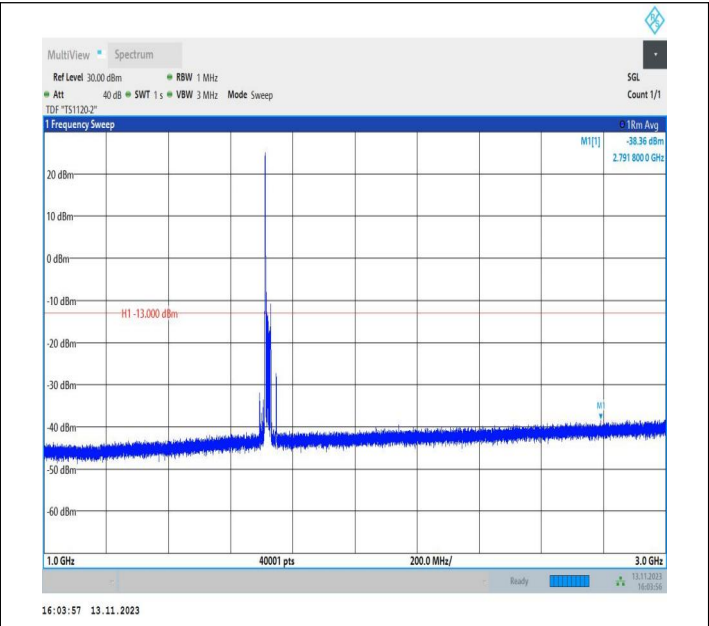

Band4_20MHz_QPSK_20050_1RB#0_1000~3000_1000~3000