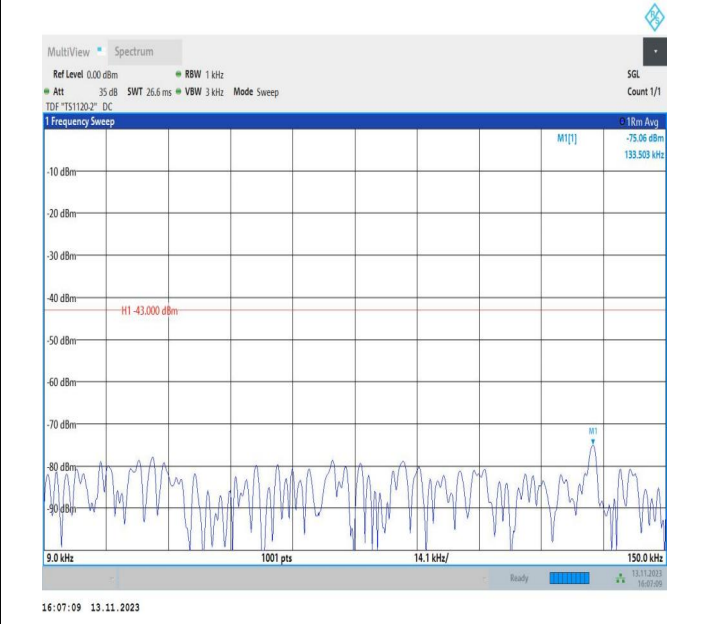

Band4_20MHz_QPSK_20300_1RB#0_0.15~30_0.15~30

Band4_20MHz_QPSK_20300_1RB#0_30~1000_30~1000

Band4_20MHz_QPSK_20300_1RB#0_1000~3000_1000~3000

Band4_20MHz_QPSK_20300_1RB#0_3000~20000_3000~20000
000

Band4_20MHz_16QAM_20300_1RB#0_0.009~0.15_0.009~0.1
5