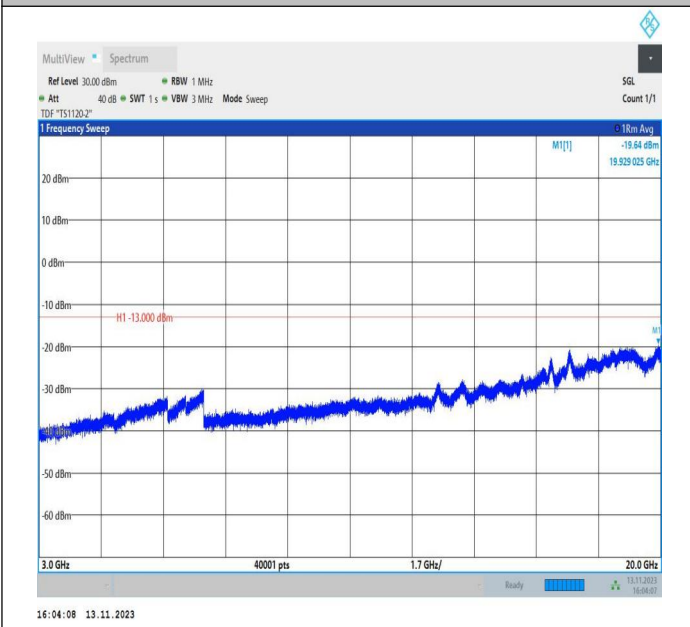

5

Band4_20MHz_QPSK_20050_1RB#0_0.15~30_0.15~30

Band4_20MHz_QPSK_20050_1RB#0_30~1000_30~1000

Band4_20MHz_QPSK_20050_1RB#0_1000~3000_1000~3000

Band4_20MHz_QPSK_20050_1RB#0_3000~20000_3000~20000

Band4_20MHz_16QAM_20050_1RB#0_0.009~0.15_0.009~0.1