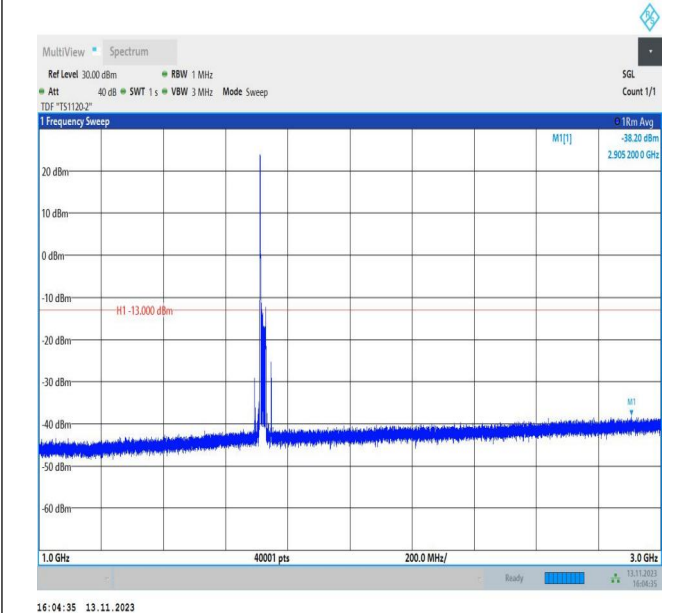

Band4_20MHz_16QAM_20050_1RB#0_1000~3000_1000~30

00