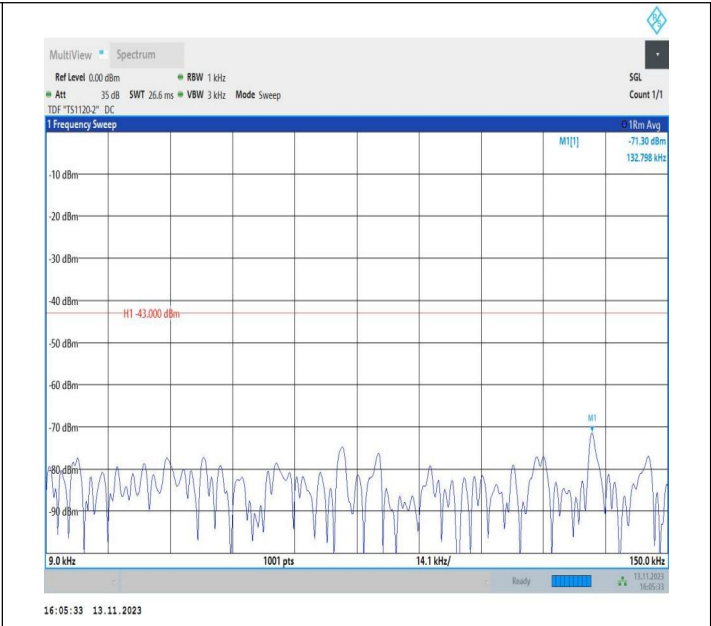

Band4_20MHz_QPSK_20175_1RB#0_0.15~30_0.15~30

Band4_20MHz_QPSK_20175_1RB#0_30~1000_30~1000

Band4_20MHz_QPSK_20175_1RB#0_1000~3000_1000~3000

Band4_20MHz_QPSK_20175_1RB#0_3000~20000_3000~20000

Band4_20MHz_16QAM_20175_1RB#0_0.009~0.15_0.009~0.15