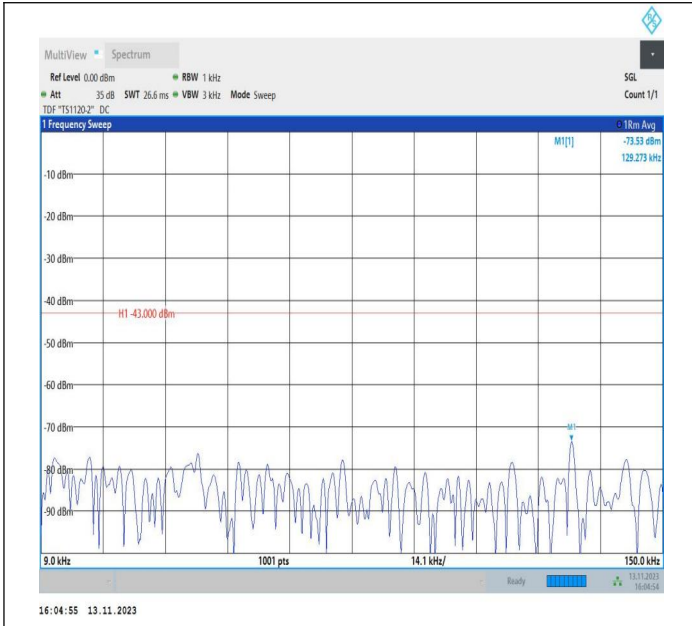

Band4_20MHz_16QAM_20050_1RB#0_0.15~30_0.15~30

Band4_20MHz_16QAM_20050_1RB#0_30~1000_30~1000

Band4_20MHz_16QAM_20050_1RB#0_1000~3000_1000~30

00

Band4_20MHz_16QAM_20050_1RB#0_3000~20000_3000~20

000

Band4_20MHz_QPSK_20175_1RB#0_0.009~0.15_0.009~0.1
 5