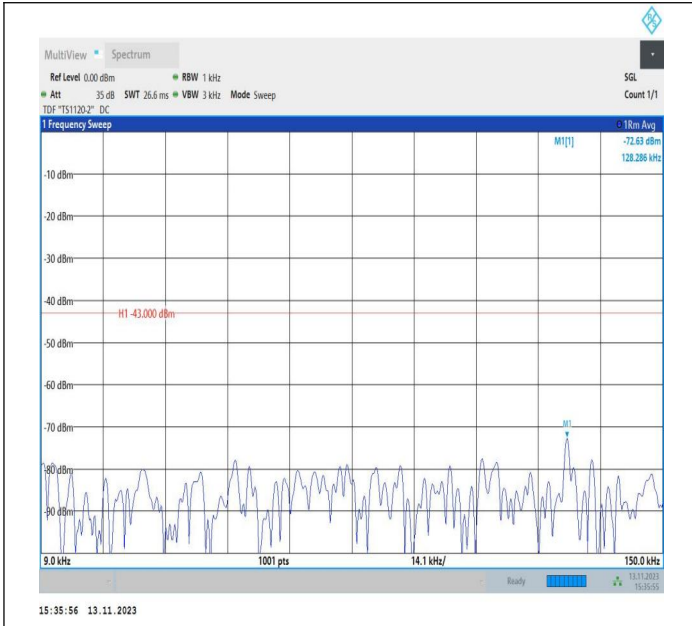

Band4_15MHz_16QAM_20175_1RB#0_0.15~30_0.15~30

Band4_15MHz_16QAM_20175_1RB#0_30~1000_30~1000

Band4_15MHz_16QAM_20175_1RB#0_1000~3000_1000~30

Band4_15MHz_16QAM_20175_1RB#0_3000~20000_3000~20

00

000

Band4_15MHz_QPSK_20325_1RB#0_0.009~0.15_0.009~0.1
 5