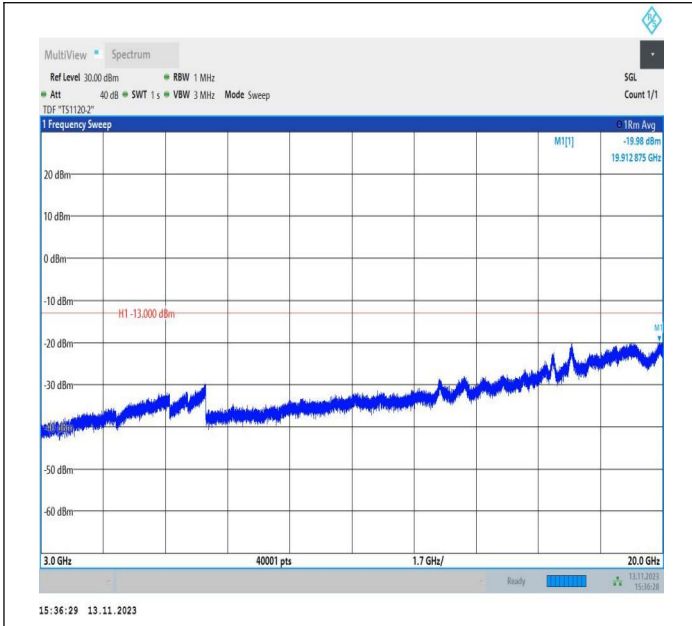

Band4_15MHz_QPSK_20325_1RB#0_3000~20000_3000~20000
000