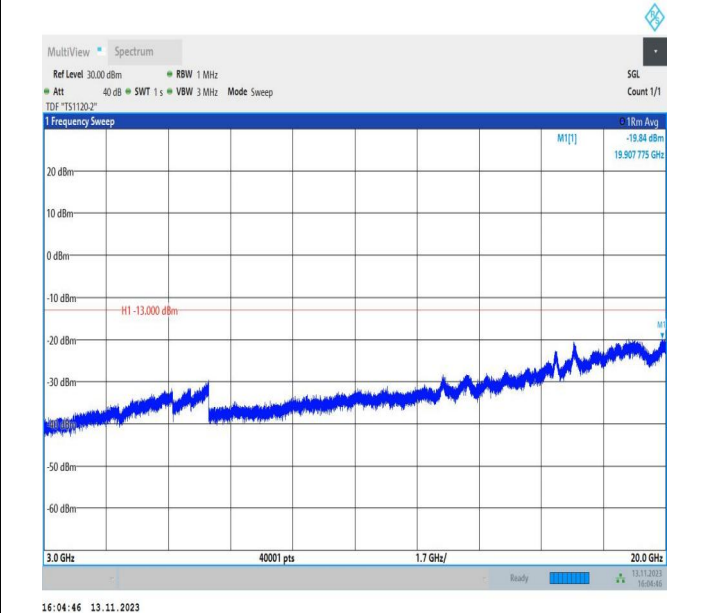

Band4_20MHz_16QAM_20050_1RB#0_0.15~30_0.15~30

Band4_20MHz_16QAM_20050_1RB#0_30~1000_30~1000

Band4_20MHz_16QAM_20050_1RB#0_1000~3000_1000~30

00

Band4_20MHz_16QAM_20050_1RB#0_3000~20000_3000~20

000

Band4_20MHz_QPSK_20175_1RB#0_0.009~0.15_0.009~0.1
 5