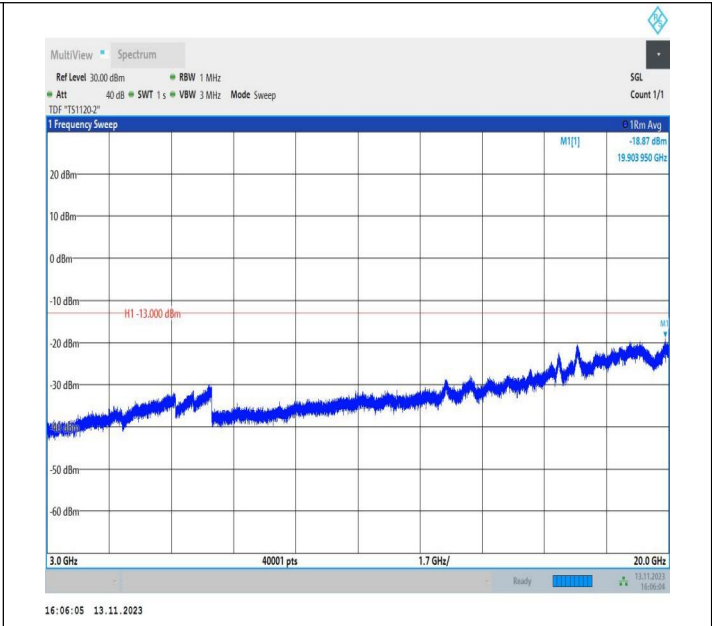

Band4_20MHz_QPSK_20175_1RB#0_0.15~30_0.15~30

Band4_20MHz_QPSK_20175_1RB#0_30~1000_30~1000

Band4_20MHz_QPSK_20175_1RB#0_1000~3000_1000~3000

Band4_20MHz_QPSK_20175_1RB#0_3000~20000_3000~20000

Band4_20MHz_16QAM_20175_1RB#0_0.009~0.15_0.009~0.15

Band4_20MHz_16QAM_20175_1RB#0_0.15~30_0.15~30

Band4_20MHz_16QAM_20175_1RB#0_30~1000_30~1000

Band4_20MHz_16QAM_20175_1RB#0_1000~3000_1000~30
 00

Band4_20MHz_16QAM_20175_1RB#0_3000~20000_3000~20
 000

Band4_20MHz_QPSK_20300_1RB#0_0.009~0.15_0.009~0.1
 5