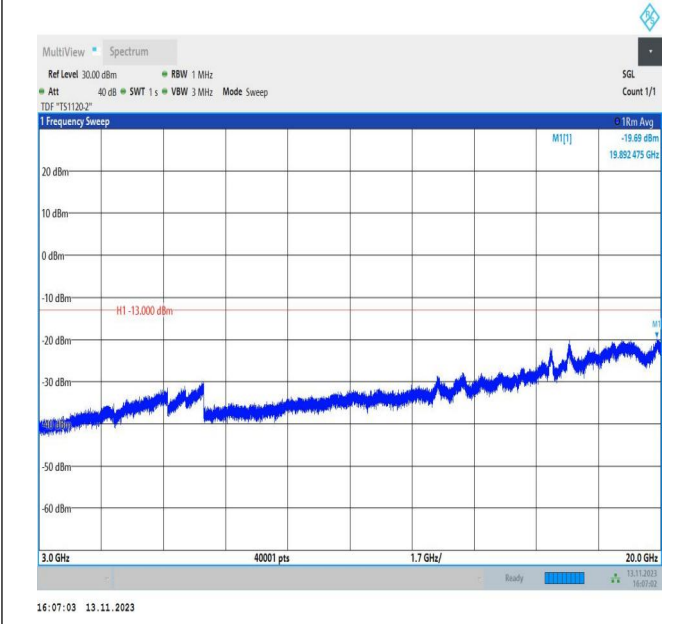

Band4_20MHz_QPSK_20300_1RB#0_3000~20000_3000~20000
000