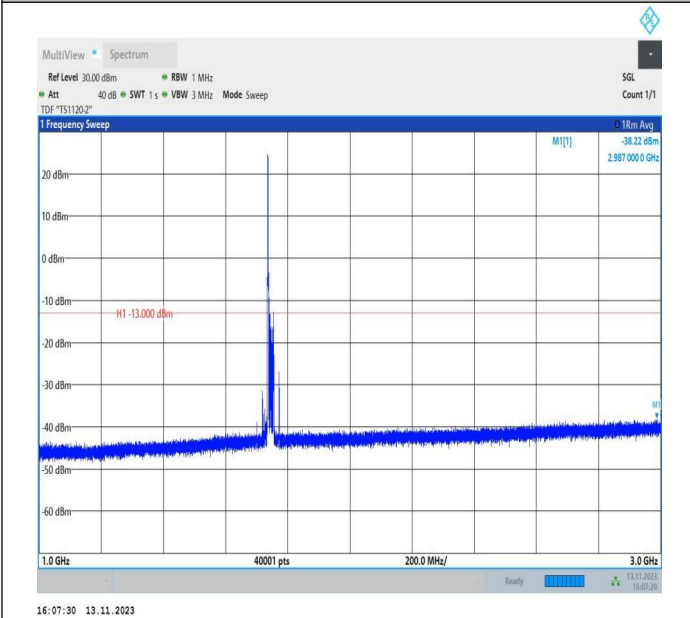

Band4_20MHz_16QAM_20300_1RB#0_1000~3000_1000~30

00