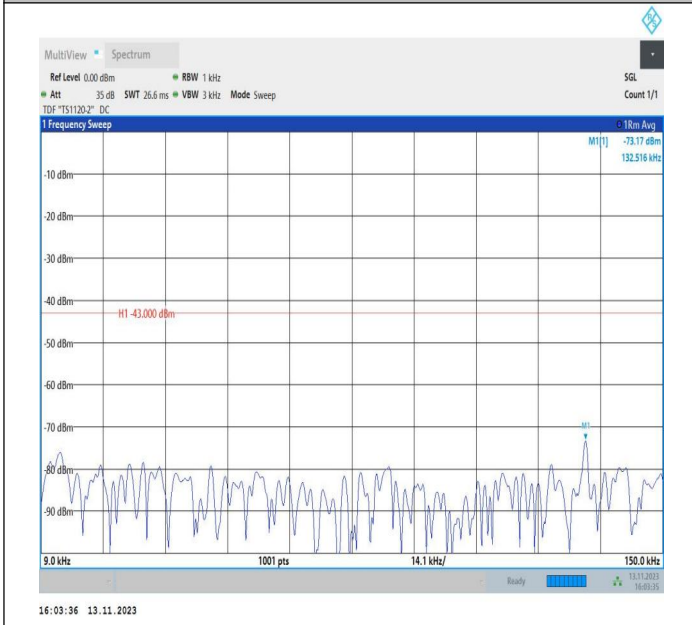

Band4_15MHz_16QAM_20325_1RB#0_0.15~30_0.15~30

Band4_15MHz_16QAM_20325_1RB#0_30~1000_30~1000

Band4_15MHz_16QAM_20325_1RB#0_1000~3000_1000~30

00

Band4_15MHz_16QAM_20325_1RB#0_3000~20000_3000~20

000

Band4_20MHz_QPSK_20050_1RB#0_0.009~0.15_0.009~0.1