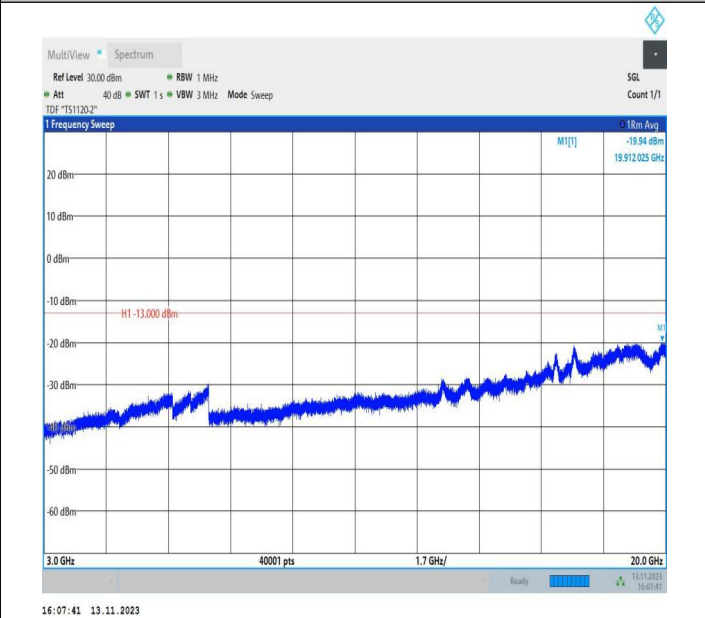

Band4_20MHz_16QAM_20300_1RB#0_0.15~30_0.15~30

Band4_20MHz_16QAM_20300_1RB#0_30~1000_30~1000

Band4_20MHz_16QAM_20300_1RB#0_1000~3000_1000~30

00

Band4_20MHz_16QAM_20300_1RB#0_3000~20000_3000~20

000

Frequency Stability