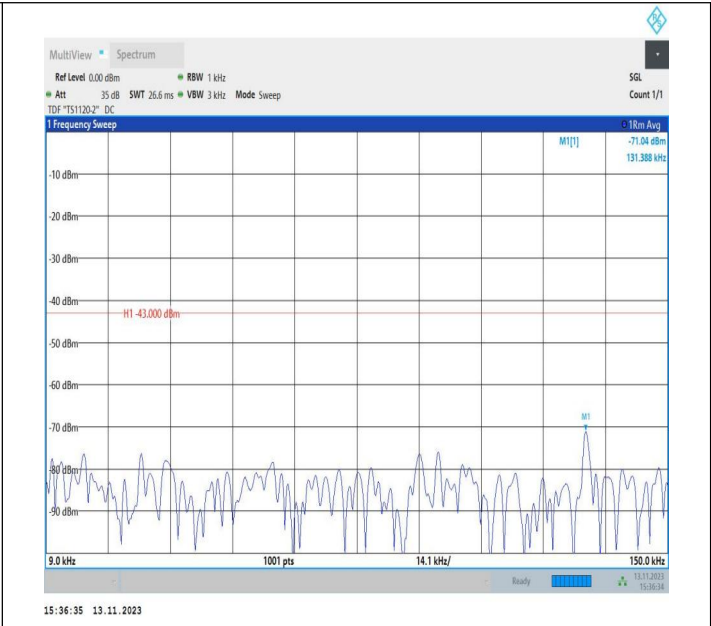

Band4_15MHz_QPSK_20325_1RB#0_0.15~30_0.15~30

Band4_15MHz_QPSK_20325_1RB#0_30~1000_30~1000

Band4_15MHz_QPSK_20325_1RB#0_1000~3000_1000~3000

Band4_15MHz_QPSK_20325_1RB#0_3000~20000_3000~20000
000

Band4_15MHz_16QAM_20325_1RB#0_0.009~0.15_0.009~0.15
5