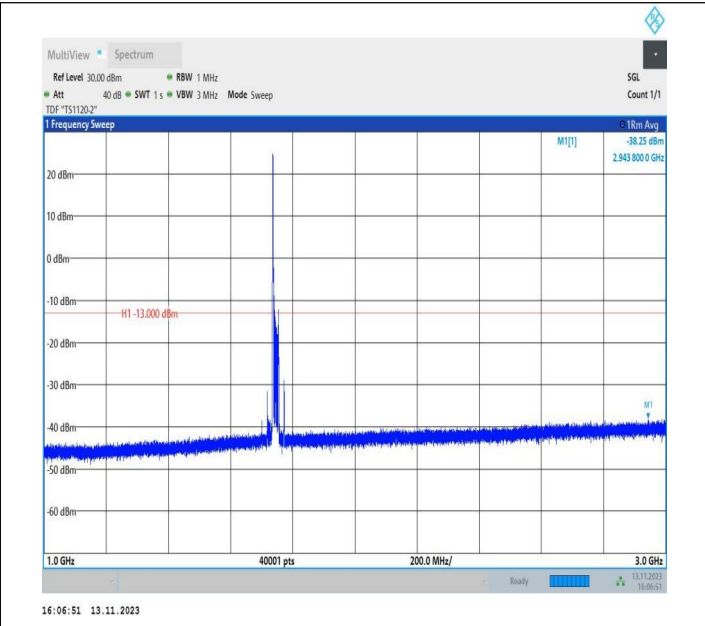

Band4_20MHz_QPSK_20300_1RB#0_1000~3000_1000~3000