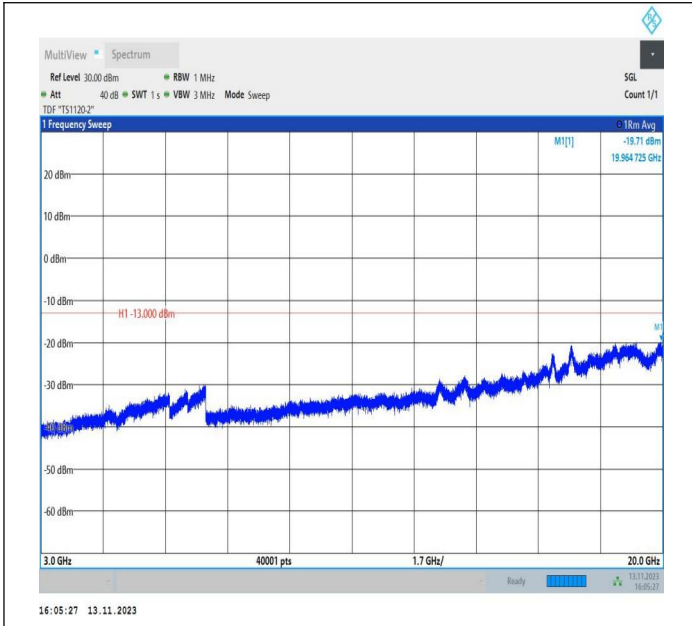

Band4_20MHz_16QAM_20050_1RB#0_0.15~30_0.15~30

Band4_20MHz_16QAM_20050_1RB#0_30~1000_30~1000

Band4_20MHz_16QAM_20050_1RB#0_1000~3000_1000~30

00

Band4_20MHz_16QAM_20050_1RB#0_3000~20000_3000~20

000

Band4_20MHz_QPSK_20175_1RB#0_0.009~0.15_0.009~0.1
 5

Band4_20MHz_QPSK_20175_1RB#0_0.15~30_0.15~30

Band4_20MHz_QPSK_20175_1RB#0_30~1000_30~1000

Band4_20MHz_QPSK_20175_1RB#0_1000~3000_1000~3000

Band4_20MHz_QPSK_20175_1RB#0_3000~20000_3000~20000

Band4_20MHz_16QAM_20175_1RB#0_0.009~0.15_0.009~0.15