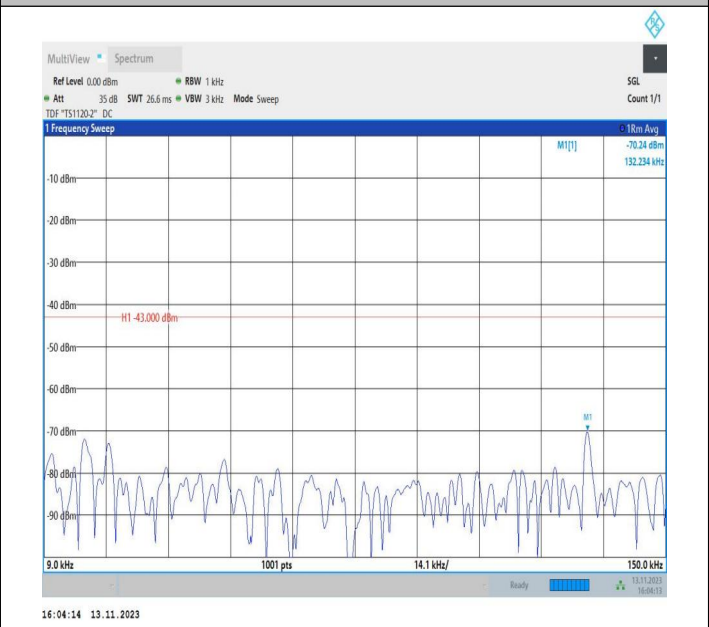

5

Band4_20MHz_QPSK_20050_1RB#0_0.15~30_0.15~30

Band4_20MHz_QPSK_20050_1RB#0_30~1000_30~1000

Band4_20MHz_QPSK_20050_1RB#0_1000~3000_1000~3000

Band4_20MHz_QPSK_20050_1RB#0_3000~20000_3000~20000

Band4_20MHz_16QAM_20050_1RB#0_0.009~0.15_0.009~0.1