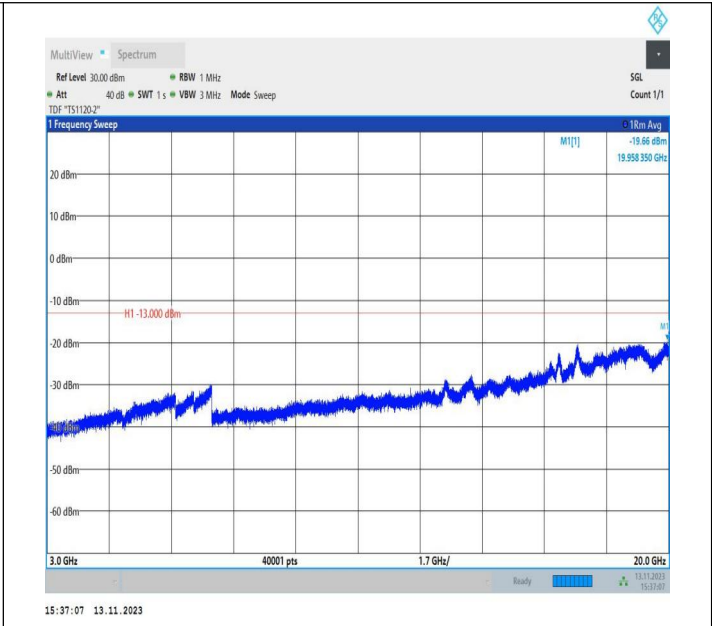

Band4_15MHz_16QAM_20325_1RB#0_0.15~30_0.15~30

Band4_15MHz_16QAM_20325_1RB#0_30~1000_30~1000

Band4_15MHz_16QAM_20325_1RB#0_1000~3000_1000~30

00

Band4_15MHz_16QAM_20325_1RB#0_3000~20000_3000~20

000

Band4_20MHz_QPSK_20050_1RB#0_0.009~0.15_0.009~0.1