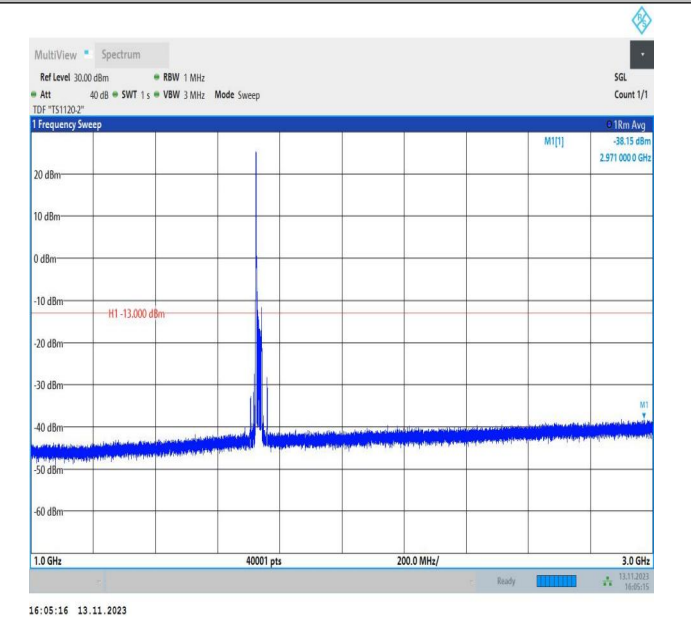

Band4_20MHz_QPSK_20175_1RB#0_1000~3000_1000~3000