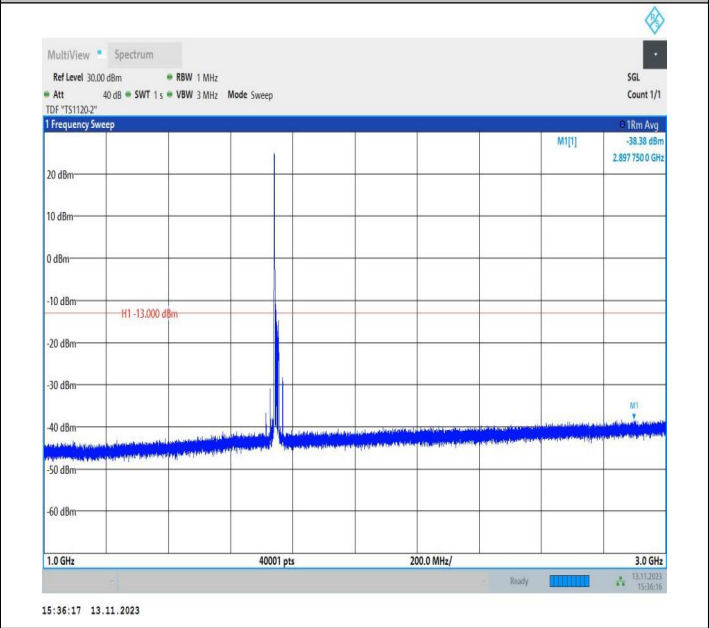

Band4_15MHz_QPSK_20325_1RB#0_1000~3000_1000~3000