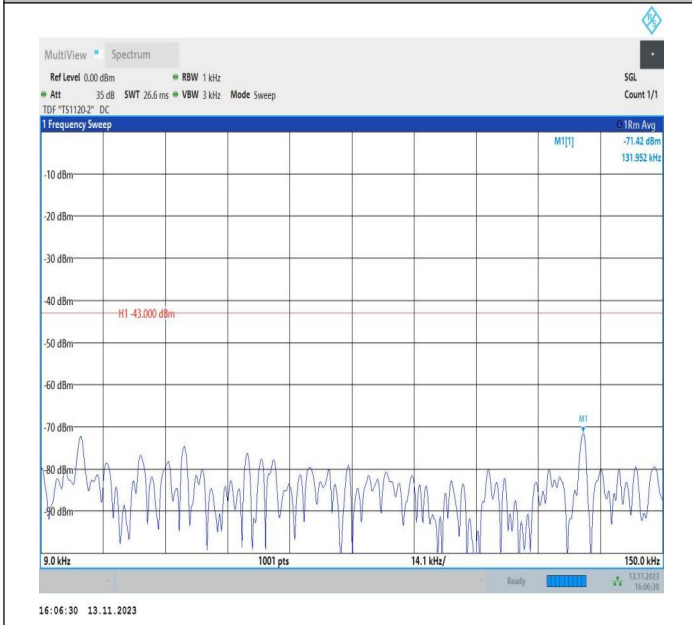

Band4_20MHz_16QAM_20175_1RB#0_0.15~30_0.15~30

Band4_20MHz_16QAM_20175_1RB#0_30~1000_30~1000

Band4_20MHz_16QAM_20175_1RB#0_1000~3000_1000~30
 00

Band4_20MHz_16QAM_20175_1RB#0_3000~20000_3000~20
 000

Band4_20MHz_QPSK_20300_1RB#0_0.009~0.15_0.009~0.1
 5