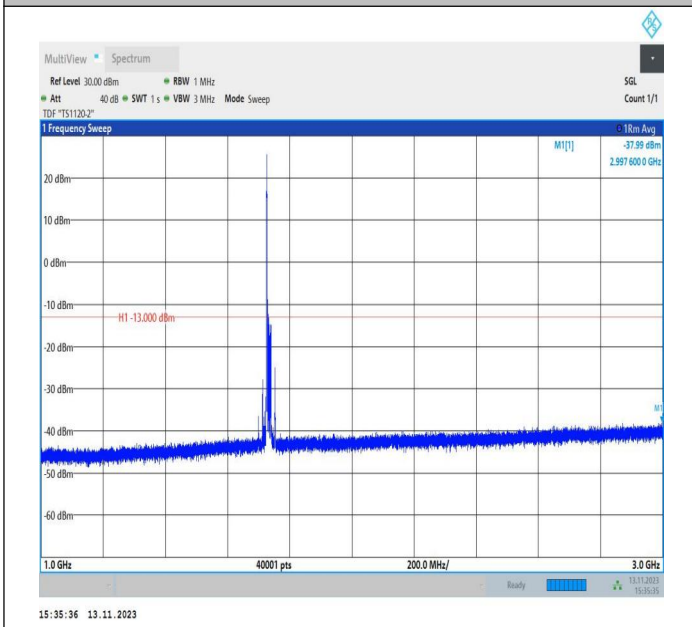

Band4_15MHz_16QAM_20175_1RB#0_0.15~30_0.15~30

Band4_15MHz_16QAM_20175_1RB#0_30~1000_30~1000

Band4_15MHz_16QAM_20175_1RB#0_1000~3000_1000~30

Band4_15MHz_16QAM_20175_1RB#0_3000~20000_3000~20

00

000

Band4_15MHz_QPSK_20325_1RB#0_0.009~0.15_0.009~0.1
 5