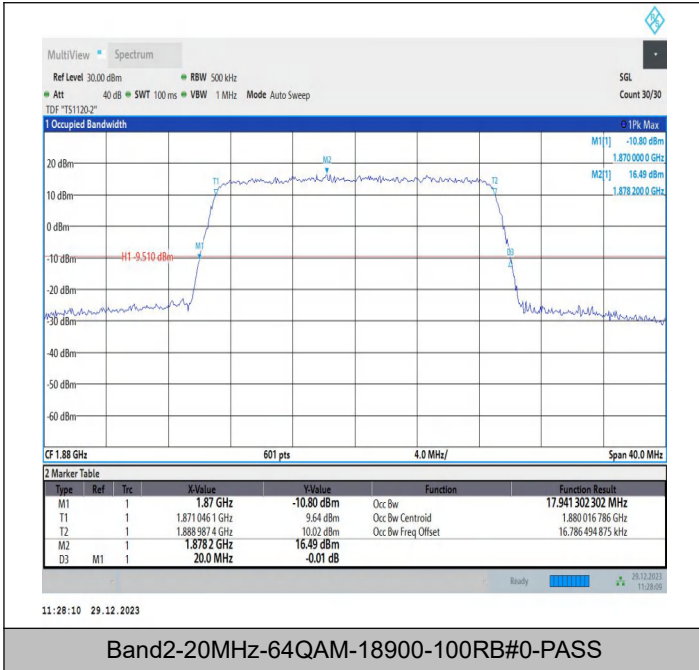

Band2-15MHz-64QAM-18675-75RB#0-PASS

Band2-15MHz-64QAM-18900-75RB#0-PASS

Band2-15MHz-64QAM-19125-75RB#0-PASS

Band2-20MHz-64QAM-18700-100RB#0-PASS

Band Edge

Test Graphs

Band2_1.4MHz_QPSK_18607_1RB#0

Band2_1.4MHz_16QAM_18607_1RB#0