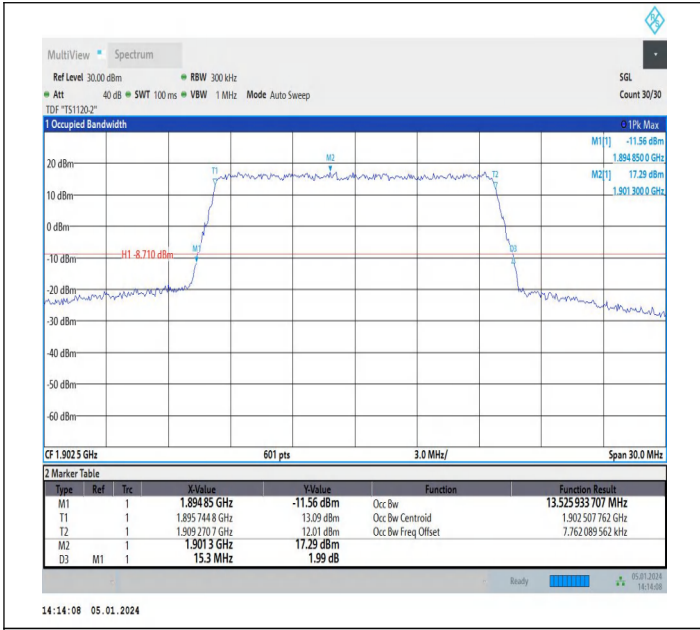

Band2-15MHz-QPSK-18675-75RB#0-PASS

Band2-15MHz-16QAM-18675-75RB#0-PASS

Band2-15MHz-QPSK-18900-75RB#0-PASS

Band2-15MHz-16QAM-18900-75RB#0-PASS

Band2-15MHz-QPSK-19125-75RB#0-PASS

Band2-15MHz-16QAM-19125-75RB#0-PASS