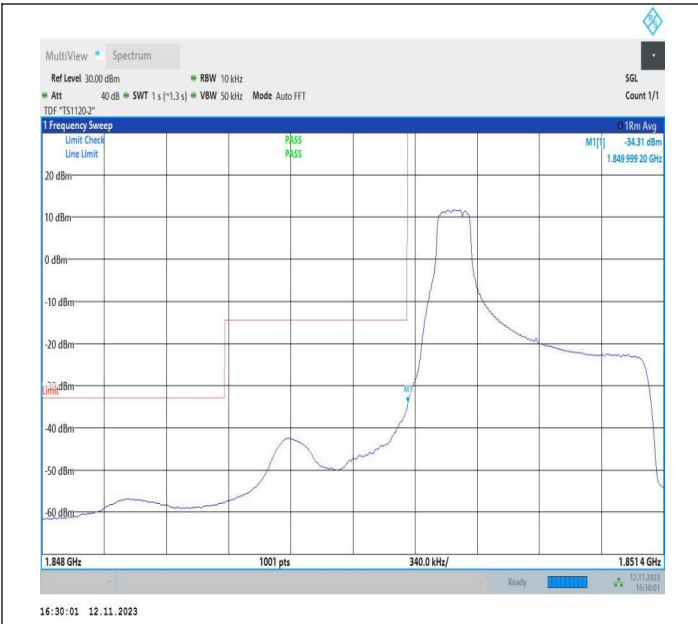

Band2-15MHz-64QAM-18675-75RB#0-PASS

Band2-15MHz-64QAM-18900-75RB#0-PASS

Band2-15MHz-64QAM-19125-75RB#0-PASS

Band2-20MHz-64QAM-18700-100RB#0-PASS

Band Edge

Test Graphs

Band2_1.4MHz_QPSK_18607_1RB#0

Band2_1.4MHz_16QAM_18607_1RB#0