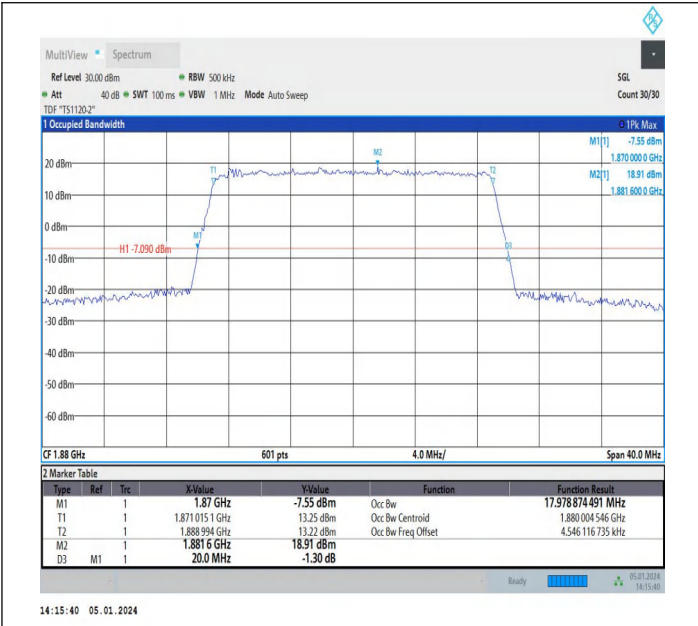

Band2-20MHz-QPSK-18900-100RB#0-PASS