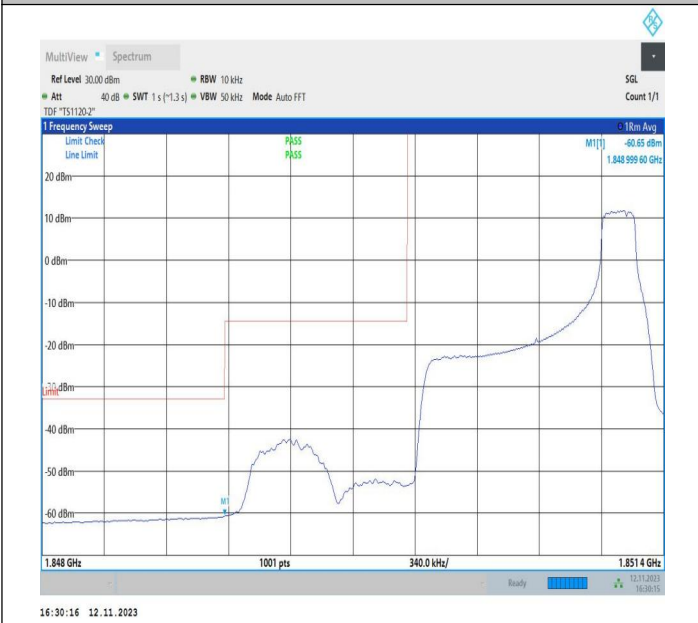

Band2-15MHz-64QAM-18675-75RB#0-PASS

Band2-15MHz-64QAM-18900-75RB#0-PASS

Band2-15MHz-64QAM-19125-75RB#0-PASS

Band2-20MHz-64QAM-18700-100RB#0-PASS

Band Edge

Test Graphs

Band2_1.4MHz_QPSK_18607_1RB#0

Band2_1.4MHz_16QAM_18607_1RB#0