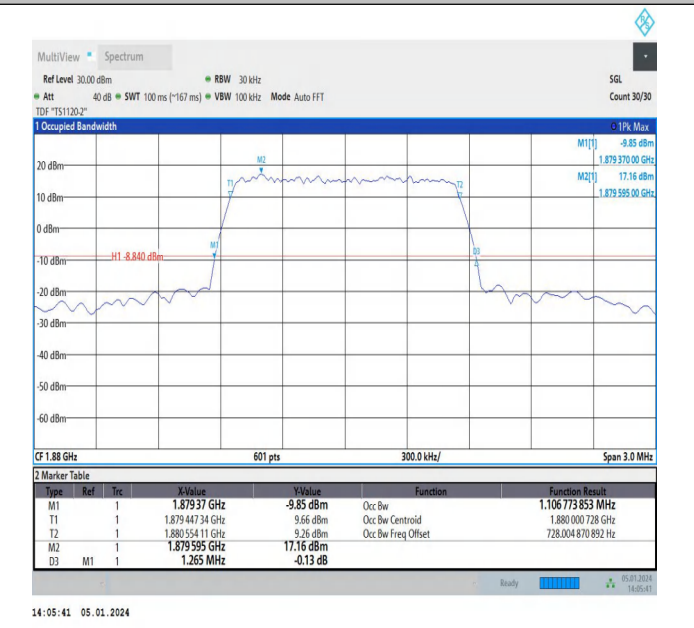

Band2-1.4MHz-16QAM-18900-6RB#0-PASS