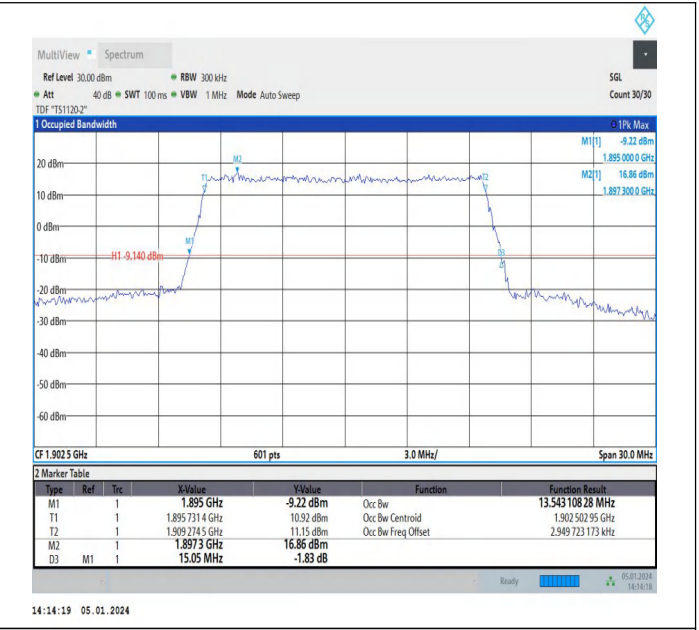

Band2-15MHz-QPSK-18675-75RB#0-PASS

Band2-15MHz-16QAM-18675-75RB#0-PASS

Band2-15MHz-QPSK-18900-75RB#0-PASS

Band2-15MHz-16QAM-18900-75RB#0-PASS

Band2-15MHz-QPSK-19125-75RB#0-PASS

Band2-15MHz-16QAM-19125-75RB#0-PASS