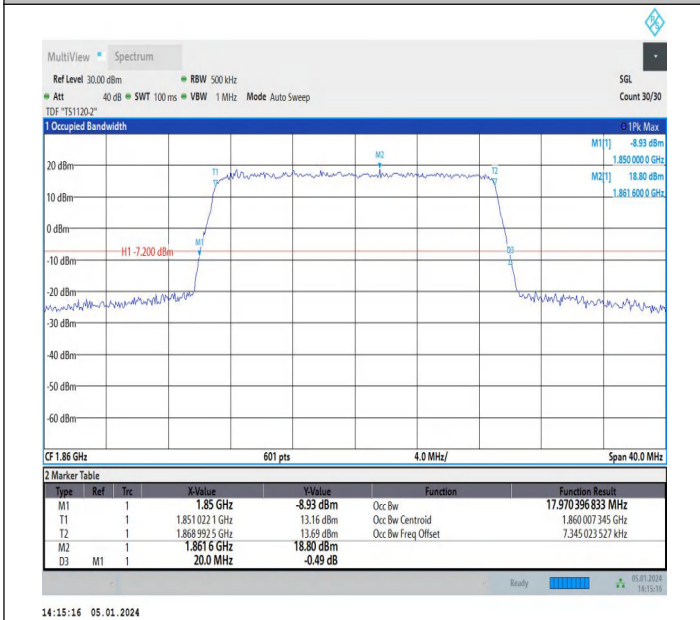

Band2-15MHz-QPSK-18675-75RB#0-PASS

Band2-15MHz-16QAM-18675-75RB#0-PASS

Band2-15MHz-QPSK-18900-75RB#0-PASS

Band2-15MHz-16QAM-18900-75RB#0-PASS

Band2-15MHz-QPSK-19125-75RB#0-PASS

Band2-15MHz-16QAM-19125-75RB#0-PASS