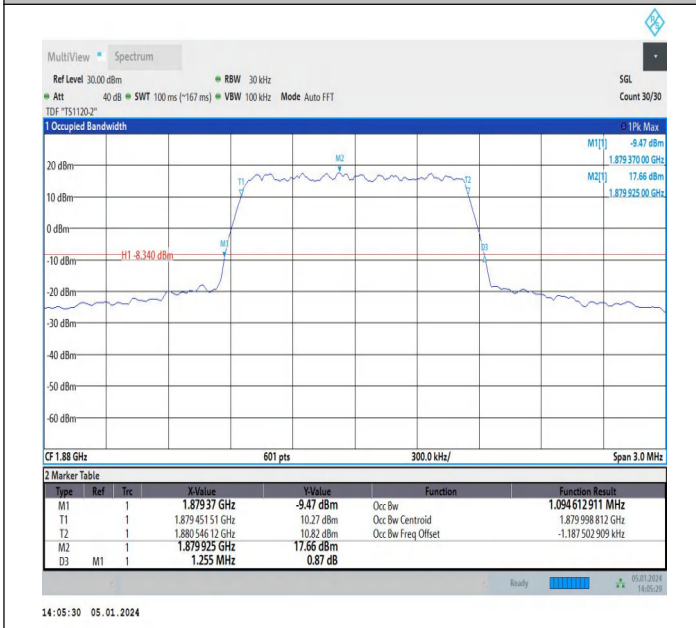

Band2-1.4MHz-QPSK-18900-6RB#0-PASS