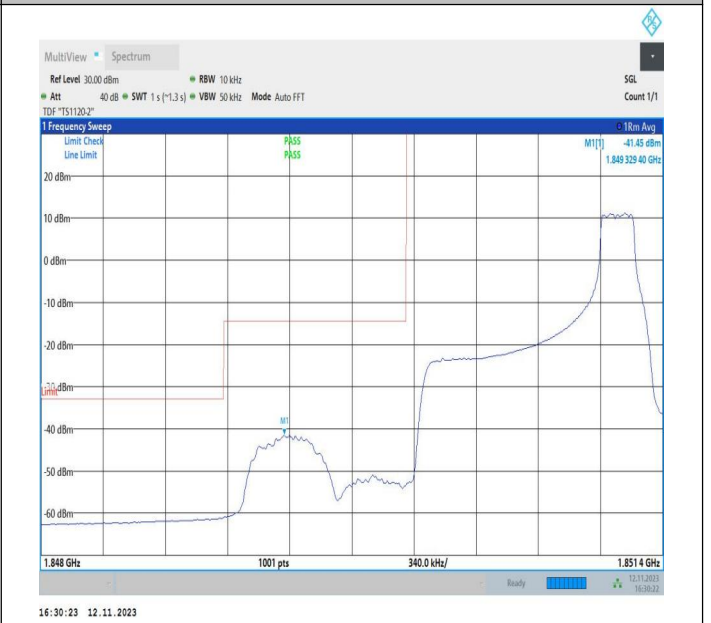

Band2_1.4MHz_16QAM_18607_1RB#5