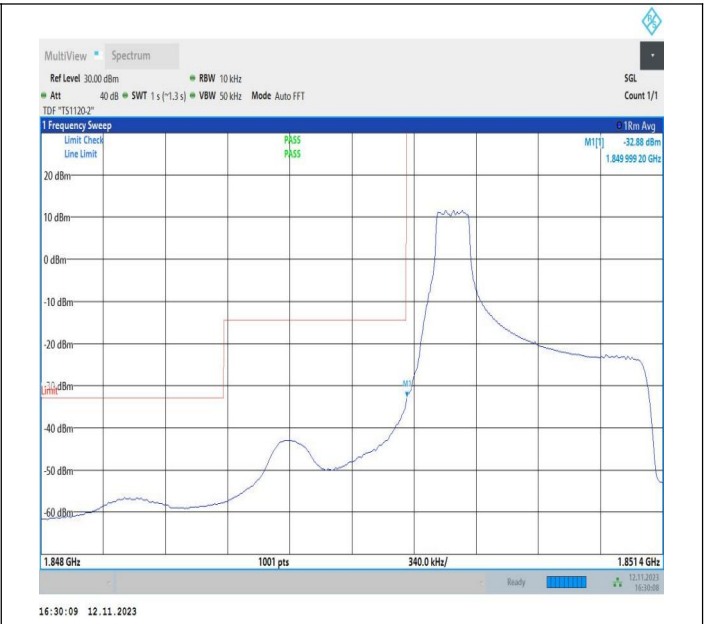

Band2-15MHz-64QAM-18675-75RB#0-PASS

Band2-15MHz-64QAM-18900-75RB#0-PASS

Band2-15MHz-64QAM-19125-75RB#0-PASS

Band2-20MHz-64QAM-18700-100RB#0-PASS

Band Edge

Test Graphs

Band2_1.4MHz_QPSK_18607_1RB#0

Band2_1.4MHz_16QAM_18607_1RB#0