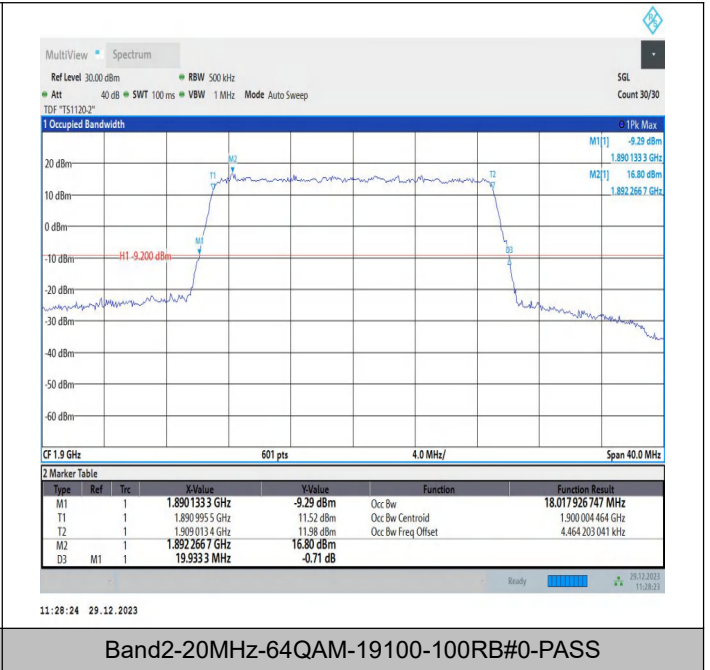

Band2-15MHz-64QAM-18675-75RB#0-PASS

Band2-15MHz-64QAM-18900-75RB#0-PASS

Band2-15MHz-64QAM-19125-75RB#0-PASS

Band2-20MHz-64QAM-18700-100RB#0-PASS

Band Edge

Test Graphs

Band2_1.4MHz_QPSK_18607_1RB#0

Band2_1.4MHz_16QAM_18607_1RB#0