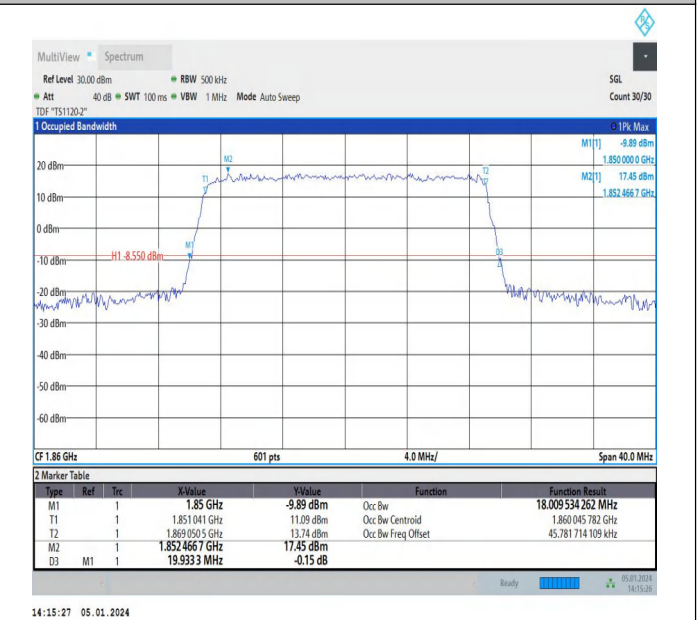

Band2-20MHz-16QAM-18700-100RB#0-PASS