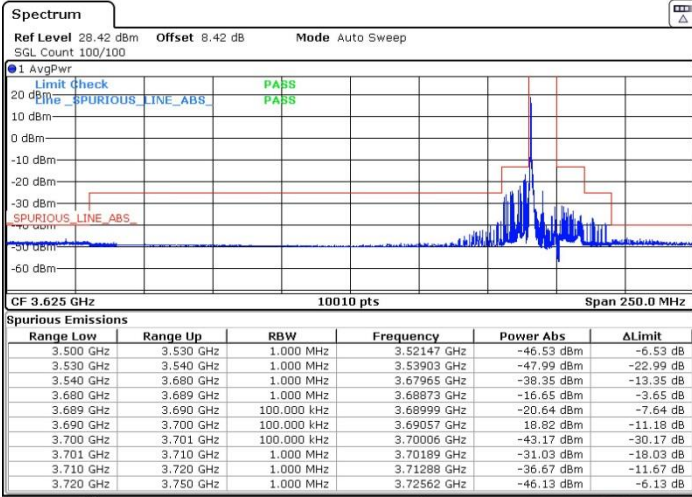

Middle Channel / 1RBmax

Date: 9.FEB.2023 06:08:37

Date: 9.FEB.2023 06:11:14

Middle Channel / Full

N/A

Date: 9.FEB.2023 06:05:40

LTE Band 48 / 10MHz

64QAM

Highest Channel / 1RB0

Highest Channel / 1RBmax

Date: 9.FEB.2023 06:19:07

Date: 9.FEB.2023 06:16:34

Highest Channel / FullIRB

N/A

Date: 9.FEB.2023 06:21:45

LTE Band 48 / 10MHz