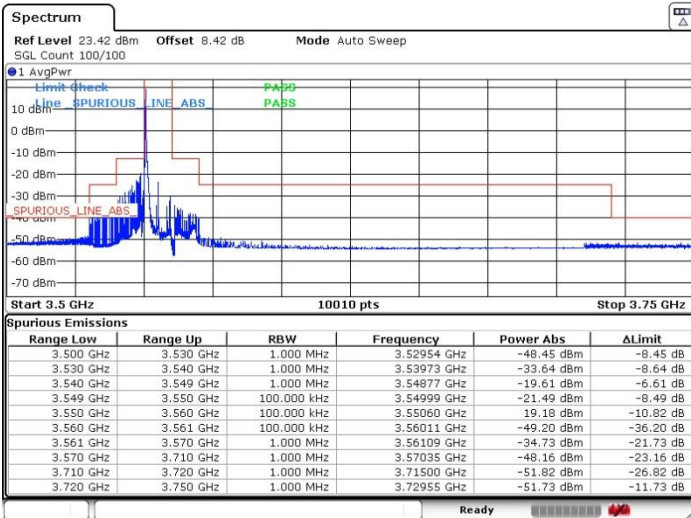

Middle Channel / Full

N/A

Date: 9.FEB.2023 06:04:55

LTE Band 48 / 10MHz

16QAM

Highest Channel / 1RB0

Highest Channel / 1RBmax

Date: 9.FEB.2023 06:18:32

Date: 9.FEB.2023 06:15:50

Highest Channel / FullIRB

N/A

Date: 9.FEB.2023 06:21:06

LTE Band 48 / 10MHz

64QAM

Lowest Channel / 1RB0

Lowest Channel / 1RBmax

Date: 9.FEB.2023 05:54:27

Date: 9.FEB.2023 05:57:50

Lowest Channel / FullIRB

N/A

Date: 9.FEB.2023 06:01:03

LTE Band 48 / 10MHz

64QAM

Middle Channel / 1RB0