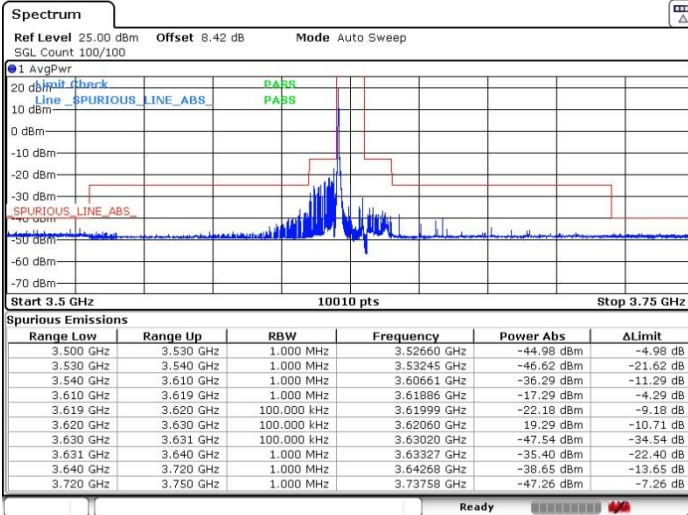

Date: 9.FEB.2023 06:15:50

Highest Channel / FullIRB

N/A

Date: 9.FEB.2023 06:21:06

LTE Band 48 / 10MHz

64QAM

Lowest Channel / 1RB0

Lowest Channel / 1RBmax

Date: 9.FEB.2023 05:54:27

Date: 9.FEB.2023 05:57:50

Lowest Channel / FullIRB

N/A

Date: 9.FEB.2023 06:01:03

LTE Band 48 / 10MHz

64QAM

Middle Channel / 1RB0

Middle Channel / 1RBmax

Date: 9.FEB.2023 06:08:37

Date: 9.FEB.2023 06:11:14

Middle Channel / Full

N/A

Date: 9.FEB.2023 06:05:40

LTE Band 48 / 10MHz

64QAM

Highest Channel / 1RB0

Highest Channel / 1RBmax

Date: 9.FEB.2023 06:19:07

Date: 9.FEB.2023 06:16:34

Highest Channel / FullIRB

N/A

Date: 9.FEB.2023 06:21:45

LTE Band 48 / 10MHz