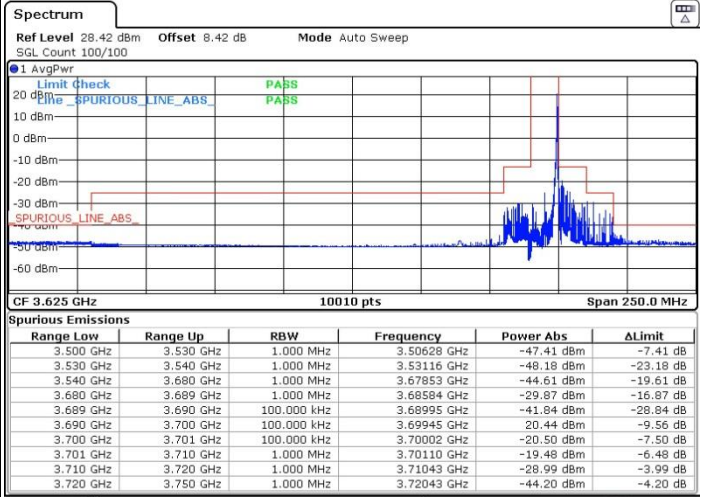

Middle Channel / Full

N/A

Date: 9.FEB.2023 06:04:55

LTE Band 48 / 10MHz

16QAM

Highest Channel / 1RB0

Highest Channel / 1RBmax

Date: 9.FEB.2023 06:18:32

Date: 9.FEB.2023 06:15:50

Highest Channel / FullIRB

N/A

Date: 9.FEB.2023 06:21:06

LTE Band 48 / 10MHz

64QAM

Lowest Channel / 1RB0

Lowest Channel / 1RBmax