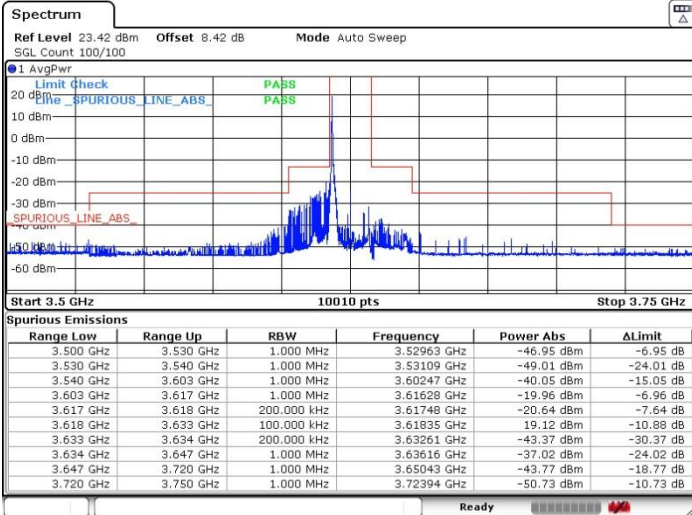

LTE Band 48 / 15MHz

64QAM

Lowest Channel / 1RB0

Lowest Channel / 1RBmax

Date: 9.FEB.2023 06:28:59

Date: 9.FEB.2023 06:31:19

Lowest Channel / FullIRB

N/A

Date: 9.FEB.2023 06:26:41

LTE Band 48 / 15MHz

64QAM

Middle Channel / 1RB0

Middle Channel / 1RBmax

Date: 9.FEB.2023 06:36:30

Date: 9.FEB.2023 06:34:18

Middle Channel / Full

N/A

Date: 9.FEB.2023 06:38:51

LTE Band 48 / 15MHz

64QAM

Highest Channel / 1RB0

Highest Channel / 1RBmax

Date: 9.FEB.2023 06:44:36

Date: 9.FEB.2023 06:47:21