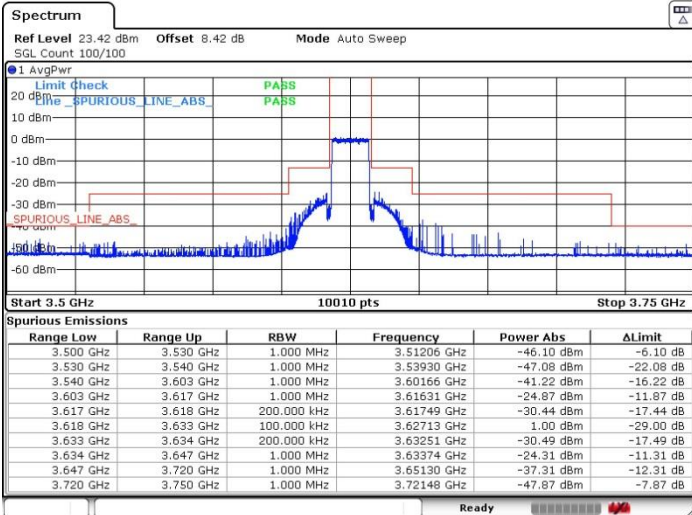

LTE Band 48 / 15MHz

64QAM

Lowest Channel / 1RB0

Lowest Channel / 1RBmax

Date: 9.FEB.2023 06:28:59

Date: 9.FEB.2023 06:31:19

Lowest Channel / FullIRB

N/A

Date: 9.FEB.2023 06:26:41

LTE Band 48 / 15MHz

64QAM

Middle Channel / 1RB0

Middle Channel / 1RBmax

Date: 9.FEB.2023 06:36:30

Date: 9.FEB.2023 06:34:18

Middle Channel / Full

N/A

Date: 9.FEB.2023 06:38:51

LTE Band 48 / 15MHz

64QAM

Highest Channel / 1RB0

Highest Channel / 1RBmax

Date: 9.FEB.2023 06:44:36

Date: 9.FEB.2023 06:47:21