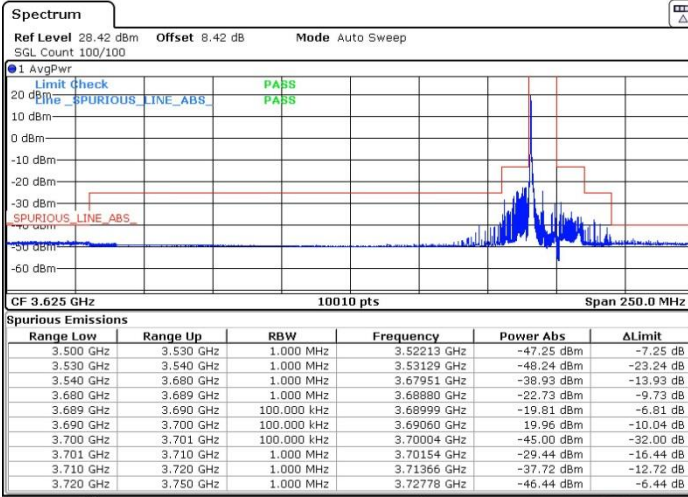

Middle Channel / Full

N/A

Date: 9.FEB.2023 06:04:55

LTE Band 48 / 10MHz

16QAM

Highest Channel / 1RB0

Highest Channel / 1RBmax

Date: 9.FEB.2023 06:18:32

Date: 9.FEB.2023 06:15:50

Highest Channel / FullIRB

N/A

Date: 9.FEB.2023 06:21:06

LTE Band 48 / 10MHz

64QAM

Lowest Channel / 1RB0

Lowest Channel / 1RBmax