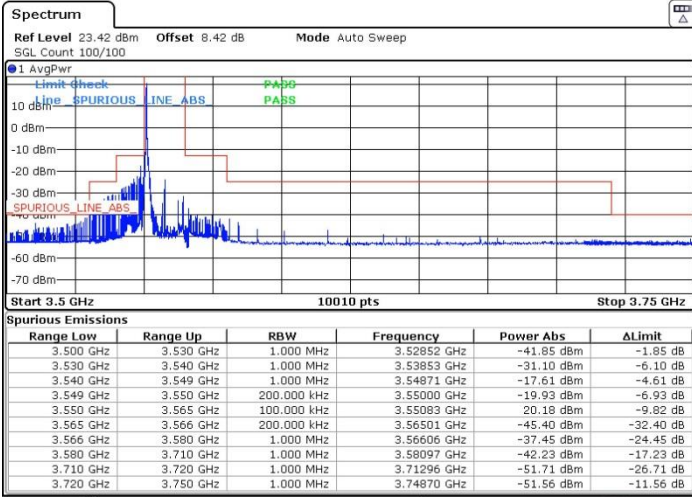

Middle Channel / 1RB0

Middle Channel / 1RBmax

Date: 9.FEB.2023 06:35:56

Date: 9.FEB.2023 06:33:41

Middle Channel / Full

N/A

Date: 9.FEB.2023 06:38:21

LTE Band 48 / 15MHz

16QAM

Highest Channel / 1RB0

Highest Channel / 1RBmax

Date: 9.FEB.2023 06:44:02

Date: 9.FEB.2023 06:46:44

Highest Channel / FullIRB

N/A

Date: 9.FEB.2023 06:41:17

LTE Band 48 / 15MHz

64QAM

Lowest Channel / 1RB0

Lowest Channel / 1RBmax

Date: 9.FEB.2023 06:28:59

Date: 9.FEB.2023 06:31:19

Lowest Channel / FullIRB

N/A