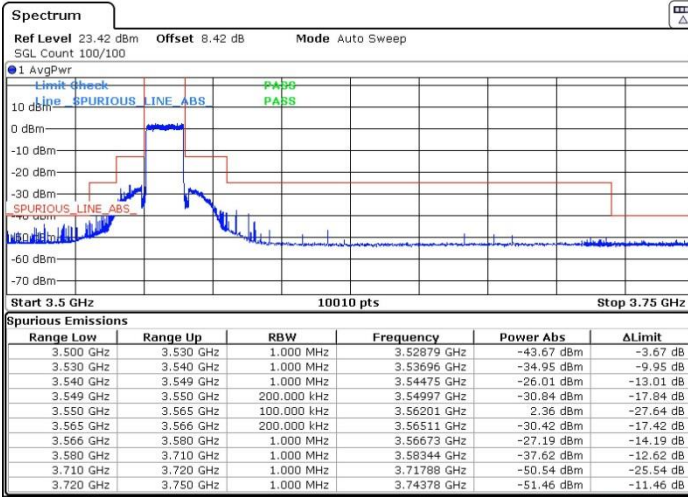

Date: 9.FEB.2023 06:43:23

Date: 9.FEB.2023 06:46:10

Highest Channel / FullIRB

N/A

Date: 9.FEB.2023 06:40:26

LTE Band 48 / 15MHz

16QAM

Lowest Channel / 1RB0

Lowest Channel / 1RBmax

Date: 9.FEB.2023 06:28:20

Date: 9.FEB.2023 06:30:42

Lowest Channel / FullIRB

N/A

Date: 9.FEB.2023 06:26:08

LTE Band 48 / 15MHz

16QAM

Middle Channel / 1RB0

Middle Channel / 1RBmax

Date: 9.FEB.2023 06:35:56

Date: 9.FEB.2023 06:33:41

Middle Channel / Full

N/A

Date: 9.FEB.2023 06:38:21

LTE Band 48 / 15MHz