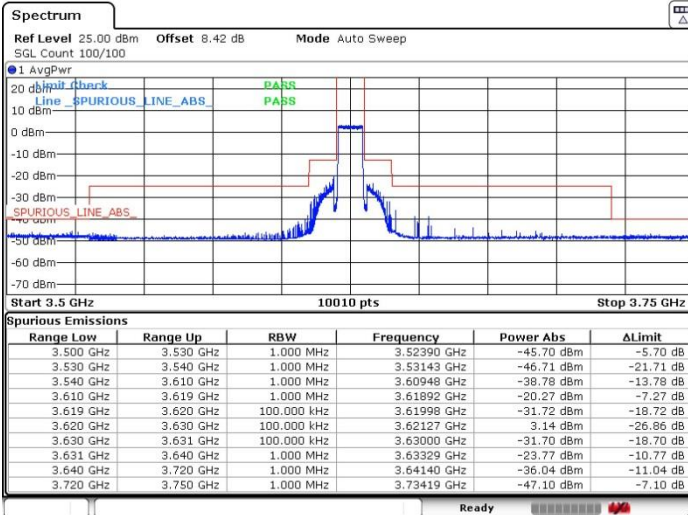

Date: 9.FEB.2023 06:20:30

LTE Band 48 / 10MHz

16QAM

Lowest Channel / 1RB0

Lowest Channel / 1RBmax

Date: 9.FEB.2023 05:53:10

Date: 9.FEB.2023 05:57:01

Lowest Channel / FullIRB

N/A

Date: 9.FEB.2023 06:00:18

LTE Band 48 / 10MHz

16QAM

Middle Channel / 1RB0

Middle Channel / 1RBmax

Date: 9.FEB.2023 06:07:59

Date: 9.FEB.2023 06:10:36

Middle Channel / Full

N/A

Date: 9.FEB.2023 06:04:55

LTE Band 48 / 10MHz

16QAM

Highest Channel / 1RB0

Highest Channel / 1RBmax

Date: 9.FEB.2023 06:18:32