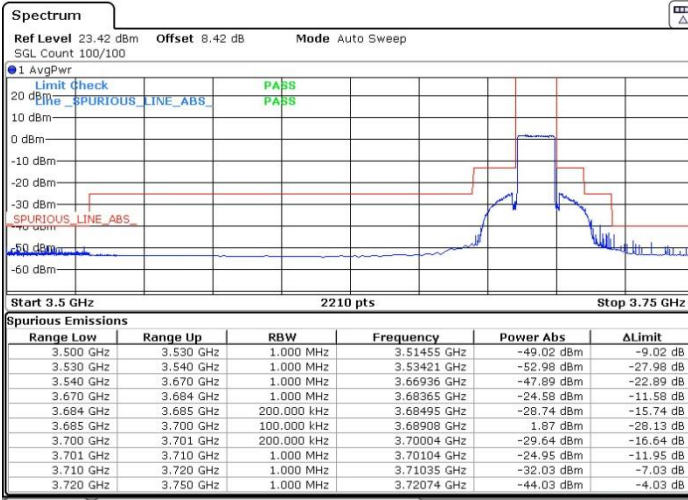

Lowest Channel / FullIRB

N/A

Date: 9.FEB.2023 06:25:22

LTE Band 48 / 15MHz

QPSK

Middle Channel / 1RB0

Middle Channel / 1RBmax

Date: 9.FEB.2023 06:35:23

Date: 9.FEB.2023 06:33:05

Middle Channel / Full

N/A

Date: 9.FEB.2023 06:37:38

LTE Band 48 / 15MHz

QPSK

Highest Channel / 1RB0

Highest Channel / 1RBmax

Date: 9.FEB.2023 06:43:23

Date: 9.FEB.2023 06:46:10

Highest Channel / FullIRB

N/A

Date: 9.FEB.2023 06:40:26

LTE Band 48 / 15MHz

16QAM

Lowest Channel / 1RB0

Lowest Channel / 1RBmax

Date: 9.FEB.2023 06:28:20

Date: 9.FEB.2023 06:30:42

Lowest Channel / FullIRB

N/A

Date: 9.FEB.2023 06:26:08

LTE Band 48 / 15MHz

16QAM