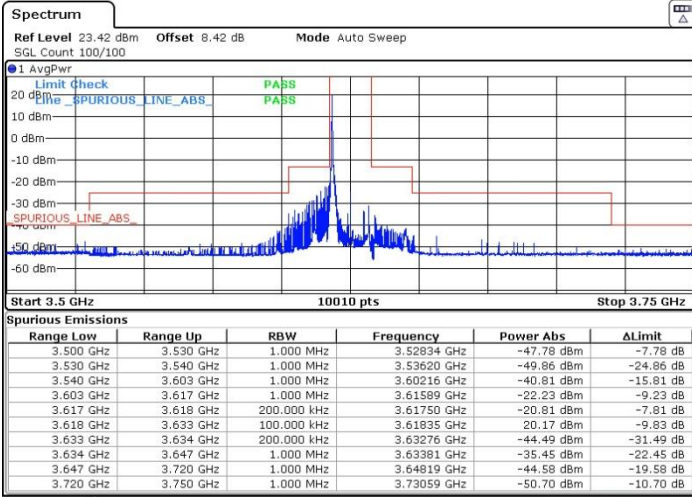

Date: 9.FEB.2023 06:43:23

Date: 9.FEB.2023 06:46:10

Highest Channel / FullIRB

N/A

Date: 9.FEB.2023 06:40:26

LTE Band 48 / 15MHz

16QAM

Lowest Channel / 1RB0

Lowest Channel / 1RBmax

Date: 9.FEB.2023 06:28:20

Date: 9.FEB.2023 06:30:42

Lowest Channel / FullIRB

N/A

Date: 9.FEB.2023 06:26:08

LTE Band 48 / 15MHz

16QAM

Middle Channel / 1RB0

Middle Channel / 1RBmax

Date: 9.FEB.2023 06:35:56

Date: 9.FEB.2023 06:33:41

Middle Channel / Full

N/A

Date: 9.FEB.2023 06:38:21

LTE Band 48 / 15MHz