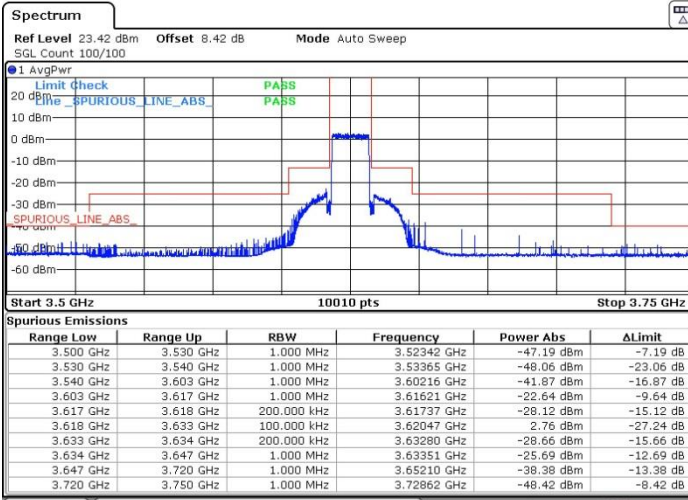

N/A

Date: 9.FEB.2023 06:22:19

LTE Band 48 / 15MHz

QPSK

Lowest Channel / 1RB0

Lowest Channel / 1RBmax

Date: 9.FEB.2023 06:27:50

Date: 9.FEB.2023 06:30:08

Lowest Channel / FullIRB

N/A

Date: 9.FEB.2023 06:25:22

LTE Band 48 / 15MHz

QPSK

Middle Channel / 1RB0

Middle Channel / 1RBmax

Date: 9.FEB.2023 06:35:23

Date: 9.FEB.2023 06:33:05

Middle Channel / Full

N/A

Date: 9.FEB.2023 06:37:38

LTE Band 48 / 15MHz

QPSK

Highest Channel / 1RB0

Highest Channel / 1RBmax