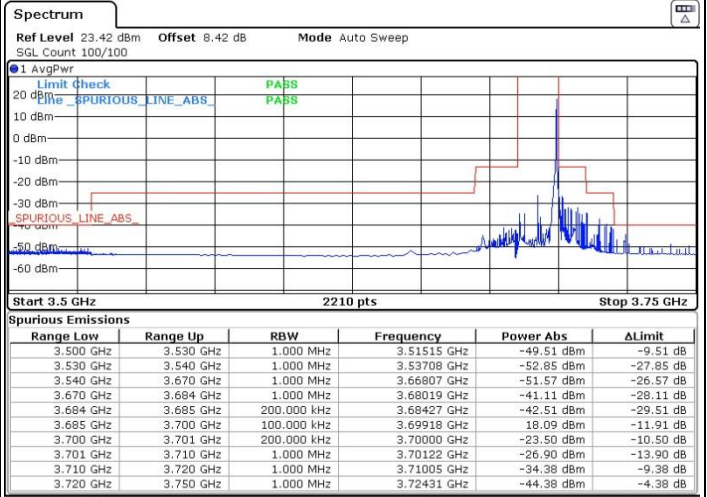

LTE Band 48 / 15MHz

64QAM

Lowest Channel / 1RB0

Lowest Channel / 1RBmax

Date: 9.FEB.2023 06:28:59

Date: 9.FEB.2023 06:31:19

Lowest Channel / FullIRB

N/A

Date: 9.FEB.2023 06:26:41

LTE Band 48 / 15MHz

64QAM

Middle Channel / 1RB0

Middle Channel / 1RBmax

Date: 9.FEB.2023 06:36:30

Date: 9.FEB.2023 06:34:18

Middle Channel / Full

N/A

Date: 9.FEB.2023 06:38:51

LTE Band 48 / 15MHz

64QAM

Highest Channel / 1RB0

Highest Channel / 1RBmax

Date: 9.FEB.2023 06:44:36

Date: 9.FEB.2023 06:47:21

Highest Channel / FullIRB

N/A

Date: 9.FEB.2023 06:41:54