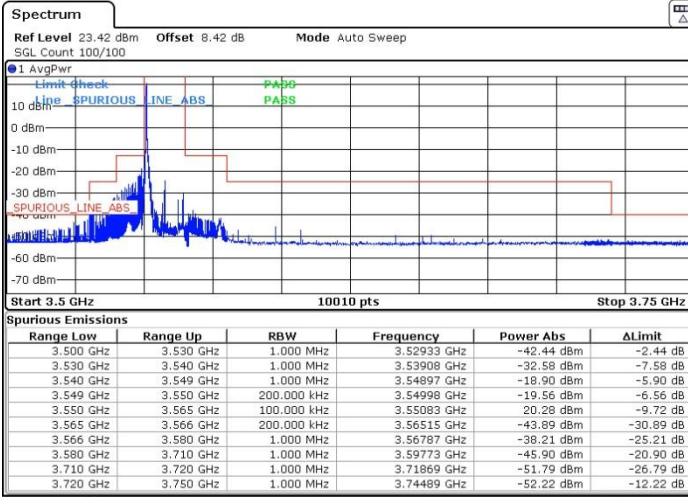

Date: 9.FEB.2023 06:33:05

Middle Channel / Full

N/A

Date: 9.FEB.2023 06:37:38

LTE Band 48 / 15MHz

QPSK

Highest Channel / 1RB0

Highest Channel / 1RBmax

Date: 9.FEB.2023 06:43:23

Date: 9.FEB.2023 06:46:10

Highest Channel / FullIRB

N/A

Date: 9.FEB.2023 06:40:26

LTE Band 48 / 15MHz

16QAM

Lowest Channel / 1RB0

Lowest Channel / 1RBmax

Date: 9.FEB.2023 06:28:20

Date: 9.FEB.2023 06:30:42

Lowest Channel / FullIRB

N/A

Date: 9.FEB.2023 06:26:08

LTE Band 48 / 15MHz

16QAM