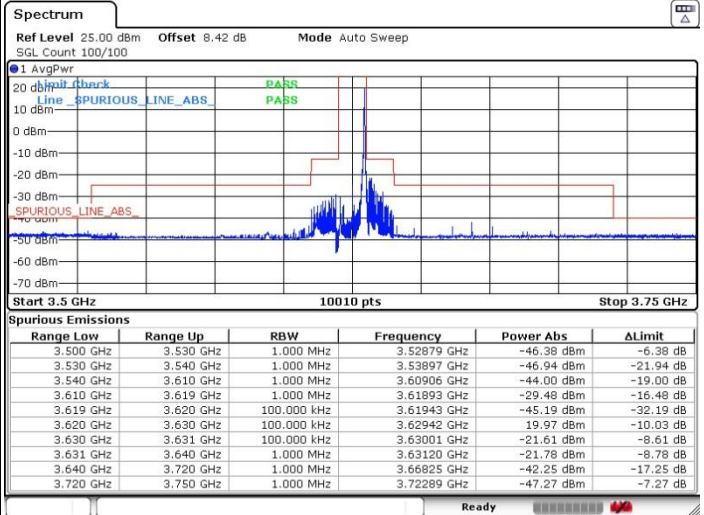

N/A

Date: 9.FEB.2023 06:00:18

LTE Band 48 / 10MHz

16QAM

Middle Channel / 1RB0

Middle Channel / 1RBmax

Date: 9.FEB.2023 06:07:59

Date: 9.FEB.2023 06:10:36

Middle Channel / Full

N/A

Date: 9.FEB.2023 06:04:55

LTE Band 48 / 10MHz

16QAM

Highest Channel / 1RB0

Highest Channel / 1RBmax

Date: 9.FEB.2023 06:18:32