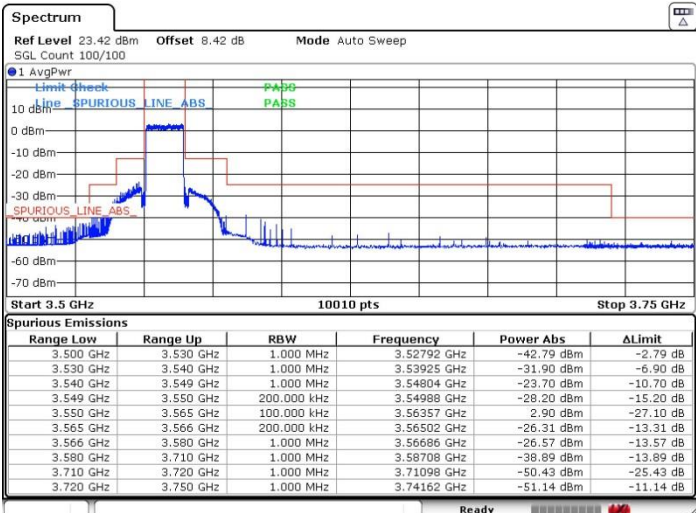

Date: 9.FEB.2023 06:06:20

LTE Band 48 / 10MHz

256QAM

Highest Channel / 1RB0

Highest Channel / 1RBmax

Date: 9.FEB.2023 06:19:45

Date: 9.FEB.2023 06:17:09

Highest Channel / FullIRB

N/A

Date: 9.FEB.2023 06:22:19

LTE Band 48 / 15MHz

QPSK

Lowest Channel / 1RB0

Lowest Channel / 1RBmax

Date: 9.FEB.2023 06:27:50

Date: 9.FEB.2023 06:30:08

Lowest Channel / FullIRB

N/A

Date: 9.FEB.2023 06:25:22

LTE Band 48 / 15MHz

QPSK

Middle Channel / 1RB0

Middle Channel / 1RBmax

Date: 9.FEB.2023 06:35:23