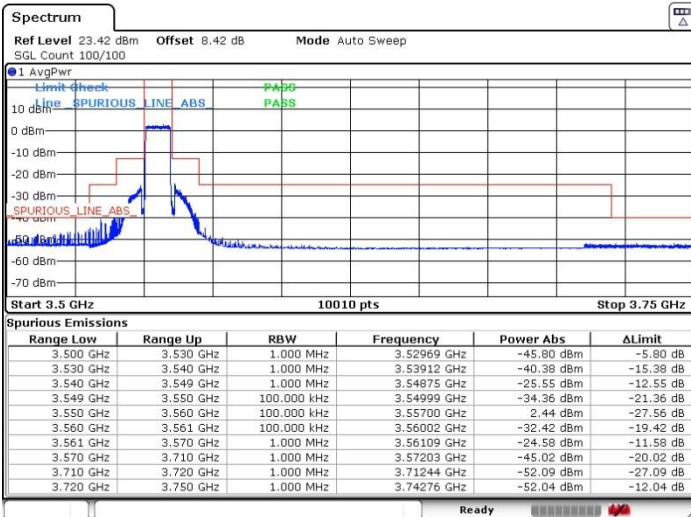

Middle Channel / Full

N/A

Date: 9.FEB.2023 06:04:55

LTE Band 48 / 10MHz

16QAM

Highest Channel / 1RB0

Highest Channel / 1RBmax

Date: 9.FEB.2023 06:18:32

Date: 9.FEB.2023 06:15:50

Highest Channel / FullIRB

N/A

Date: 9.FEB.2023 06:21:06

LTE Band 48 / 10MHz

64QAM

Lowest Channel / 1RB0

Lowest Channel / 1RBmax

Date: 9.FEB.2023 05:54:27

Date: 9.FEB.2023 05:57:50

Lowest Channel / FullIRB

N/A

Date: 9.FEB.2023 06:01:03

LTE Band 48 / 10MHz

64QAM

Middle Channel / 1RB0