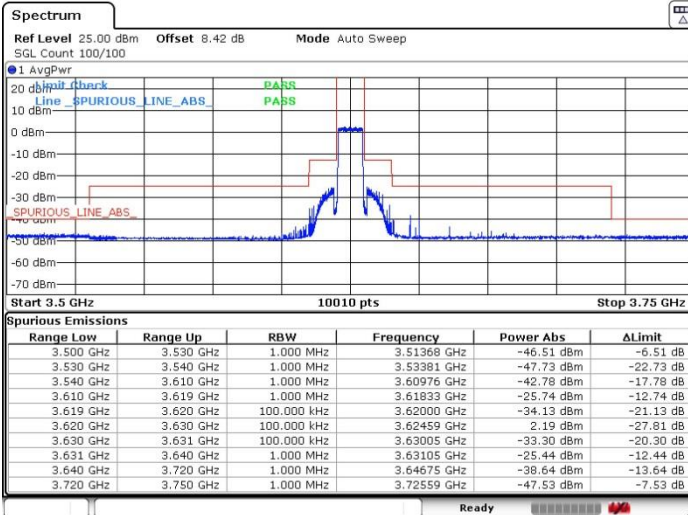

Middle Channel / 1RBmax

Date: 9.FEB.2023 06:08:37

Date: 9.FEB.2023 06:11:14

Middle Channel / Full

N/A

Date: 9.FEB.2023 06:05:40

LTE Band 48 / 10MHz

64QAM

Highest Channel / 1RB0

Highest Channel / 1RBmax

Date: 9.FEB.2023 06:19:07

Date: 9.FEB.2023 06:16:34

Highest Channel / FullIRB

N/A

Date: 9.FEB.2023 06:21:45

LTE Band 48 / 10MHz