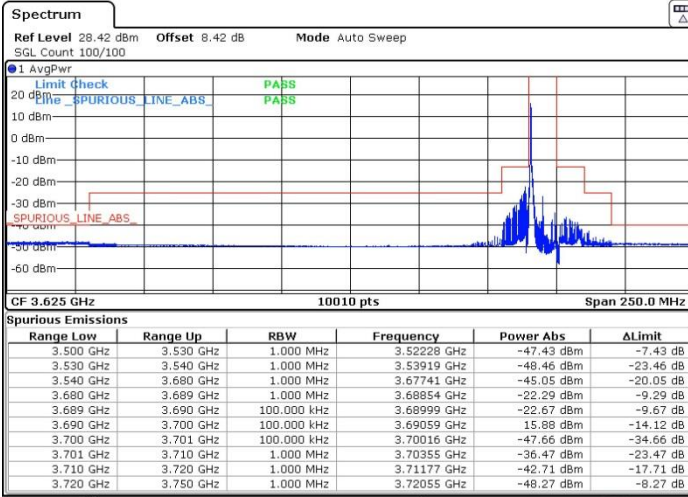

Date: 9.FEB.2023 06:06:20

LTE Band 48 / 10MHz

256QAM

Highest Channel / 1RB0

Highest Channel / 1RBmax

Date: 9.FEB.2023 06:19:45

Date: 9.FEB.2023 06:17:09

Highest Channel / FullIRB

N/A

Date: 9.FEB.2023 06:22:19

LTE Band 48 / 15MHz

QPSK

Lowest Channel / 1RB0

Lowest Channel / 1RBmax

Date: 9.FEB.2023 06:27:50

Date: 9.FEB.2023 06:30:08