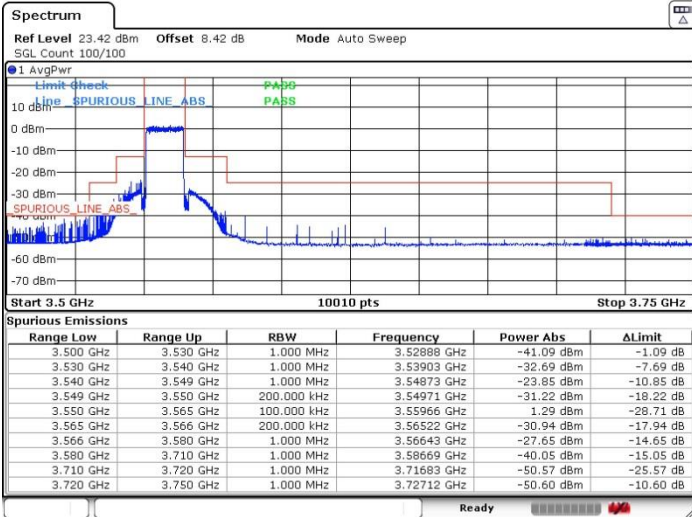

16QAM

Highest Channel / 1RB0

Highest Channel / 1RBmax

Date: 9.FEB.2023 06:44:02

Date: 9.FEB.2023 06:46:44

Highest Channel / FullIRB

N/A

Date: 9.FEB.2023 06:41:17

LTE Band 48 / 15MHz

64QAM

Lowest Channel / 1RB0

Lowest Channel / 1RBmax

Date: 9.FEB.2023 06:28:59

Date: 9.FEB.2023 06:31:19

Lowest Channel / FullIRB

N/A

Date: 9.FEB.2023 06:26:41

LTE Band 48 / 15MHz

64QAM

Middle Channel / 1RB0

Middle Channel / 1RBmax

Date: 9.FEB.2023 06:36:30

Date: 9.FEB.2023 06:34:18

Middle Channel / Full