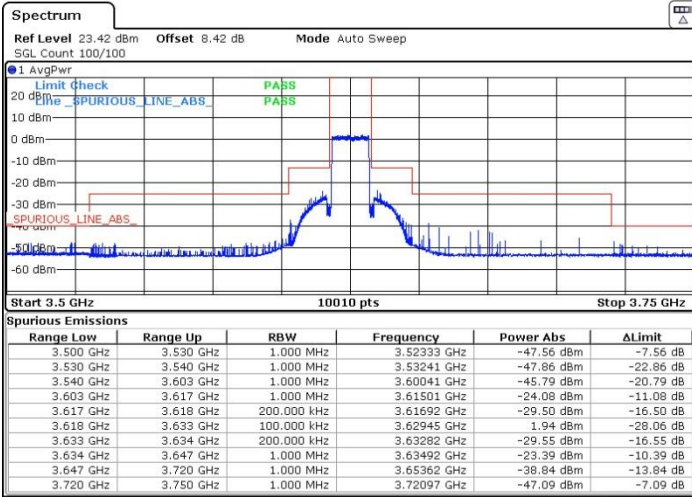

Lowest Channel / 1RBmax

Date: 9.FEB.2023 06:28:20

Date: 9.FEB.2023 06:30:42

Lowest Channel / FullIRB

N/A

Date: 9.FEB.2023 06:26:08

LTE Band 48 / 15MHz

16QAM

Middle Channel / 1RB0

Middle Channel / 1RBmax

Date: 9.FEB.2023 06:35:56

Date: 9.FEB.2023 06:33:41

Middle Channel / Full

N/A

Date: 9.FEB.2023 06:38:21

LTE Band 48 / 15MHz

16QAM

Highest Channel / 1RB0

Highest Channel / 1RBmax

Date: 9.FEB.2023 06:44:02

Date: 9.FEB.2023 06:46:44

Highest Channel / FullIRB

N/A

Date: 9.FEB.2023 06:41:17

LTE Band 48 / 15MHz

64QAM

Lowest Channel / 1RB0

Lowest Channel / 1RBmax

Date: 9.FEB.2023 06:28:59

Date: 9.FEB.2023 06:31:19

Lowest Channel / FullIRB

N/A