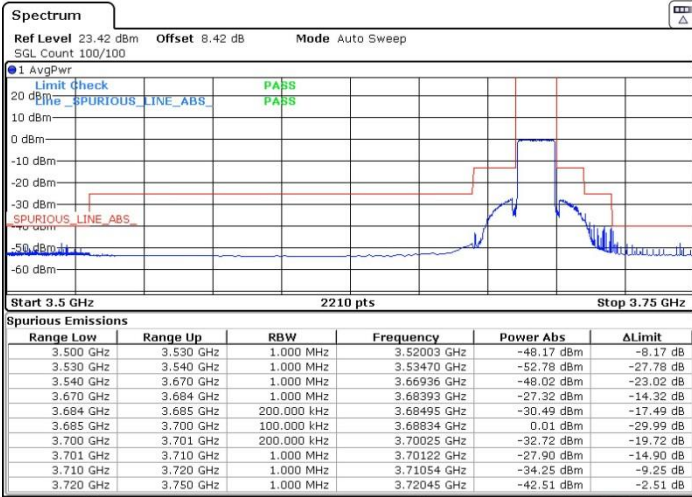

N/A

Date: 9.FEB.2023 06:38:51

LTE Band 48 / 15MHz

64QAM

Highest Channel / 1RB0

Highest Channel / 1RBmax

Date: 9.FEB.2023 06:44:36

Date: 9.FEB.2023 06:47:21

Highest Channel / FullIRB

N/A

Date: 9.FEB.2023 06:41:54