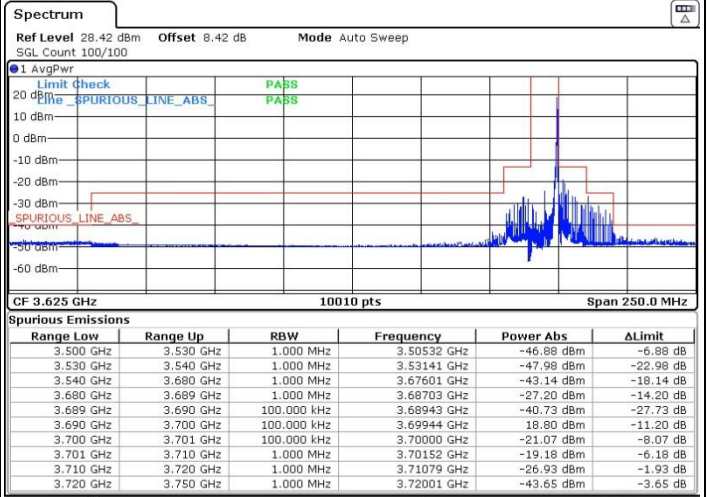

Date: 9.FEB.2023 05:54:27

Date: 9.FEB.2023 05:57:50

Lowest Channel / FullIRB

N/A

Date: 9.FEB.2023 06:01:03

LTE Band 48 / 10MHz

64QAM

Middle Channel / 1RB0

Middle Channel / 1RBmax

Date: 9.FEB.2023 06:08:37

Date: 9.FEB.2023 06:11:14

Middle Channel / Full

N/A

Date: 9.FEB.2023 06:05:40

LTE Band 48 / 10MHz

64QAM

Highest Channel / 1RB0

Highest Channel / 1RBmax

Date: 9.FEB.2023 06:19:07

Date: 9.FEB.2023 06:16:34

Highest Channel / FullIRB

N/A

Date: 9.FEB.2023 06:21:45

LTE Band 48 / 10MHz