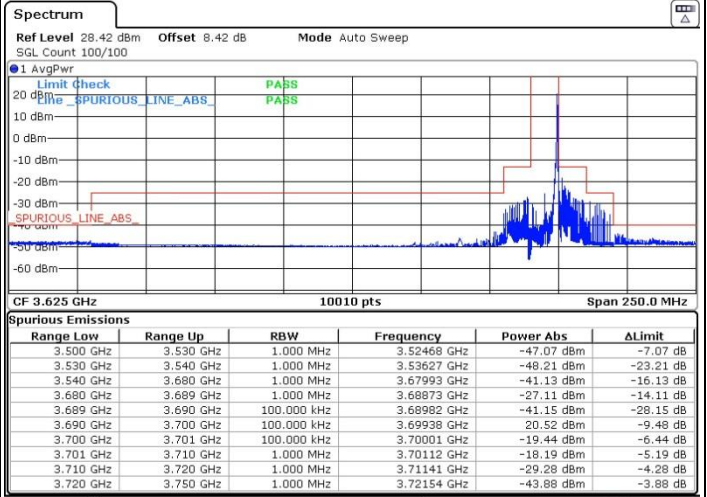

LTE Band 48 / 10MHz

QPSK

Highest Channel / 1RB0

Highest Channel / 1RBmax

Date: 9.FEB.2023 06:17:53

Date: 9.FEB.2023 06:14:22

Highest Channel / FullIRB

N/A

Date: 9.FEB.2023 06:20:30

LTE Band 48 / 10MHz

16QAM

Lowest Channel / 1RB0

Lowest Channel / 1RBmax

Date: 9.FEB.2023 05:53:10

Date: 9.FEB.2023 05:57:01

Lowest Channel / FullIRB