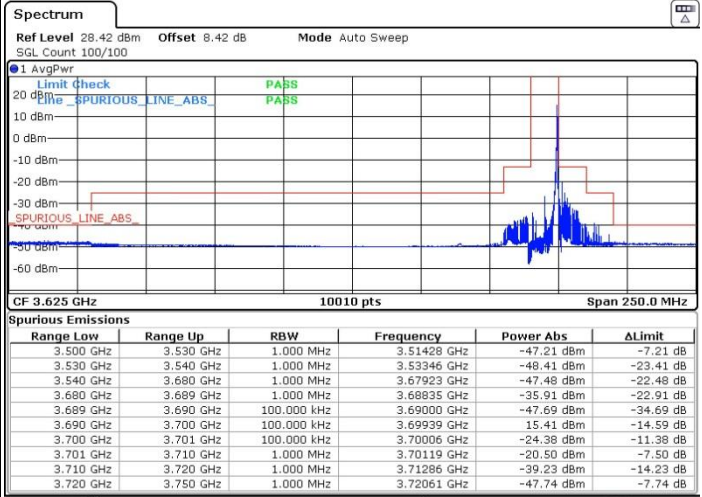

LTE Band 48 / 10MHz

256QAM

Middle Channel / 1RB0

Middle Channel / 1RBmax

Date: 9.FEB.2023 06:09:15

Date: 9.FEB.2023 06:11:50

Middle Channel / Full

N/A

Date: 9.FEB.2023 06:06:20

LTE Band 48 / 10MHz

256QAM

Highest Channel / 1RB0

Highest Channel / 1RBmax

Date: 9.FEB.2023 06:19:45

Date: 9.FEB.2023 06:17:09

Highest Channel / FullIRB

N/A

Date: 9.FEB.2023 06:22:19

LTE Band 48 / 15MHz

QPSK

Lowest Channel / 1RB0

Lowest Channel / 1RBmax

Date: 9.FEB.2023 06:27:50

Date: 9.FEB.2023 06:30:08