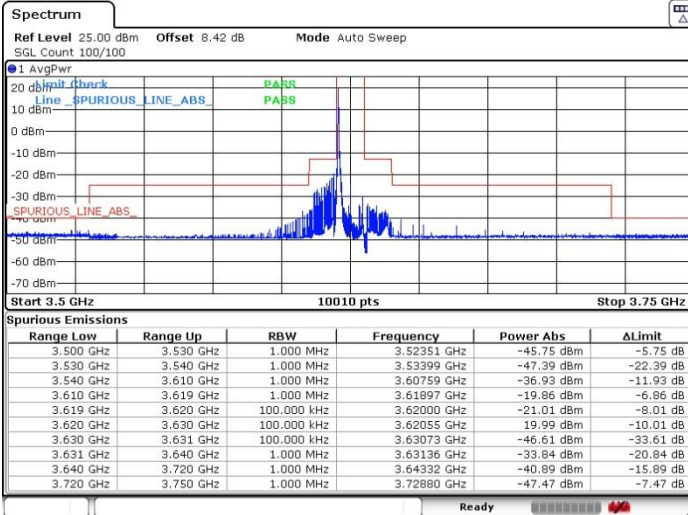

Date: 9.FEB.2023 06:20:30

LTE Band 48 / 10MHz

16QAM

Lowest Channel / 1RB0

Lowest Channel / 1RBmax

Date: 9.FEB.2023 05:53:10

Date: 9.FEB.2023 05:57:01

Lowest Channel / FullIRB

N/A

Date: 9.FEB.2023 06:00:18

LTE Band 48 / 10MHz

16QAM

Middle Channel / 1RB0

Middle Channel / 1RBmax

Date: 9.FEB.2023 06:07:59

Date: 9.FEB.2023 06:10:36

Middle Channel / Full

N/A

Date: 9.FEB.2023 06:04:55

LTE Band 48 / 10MHz

16QAM

Highest Channel / 1RB0

Highest Channel / 1RBmax

Date: 9.FEB.2023 06:18:32