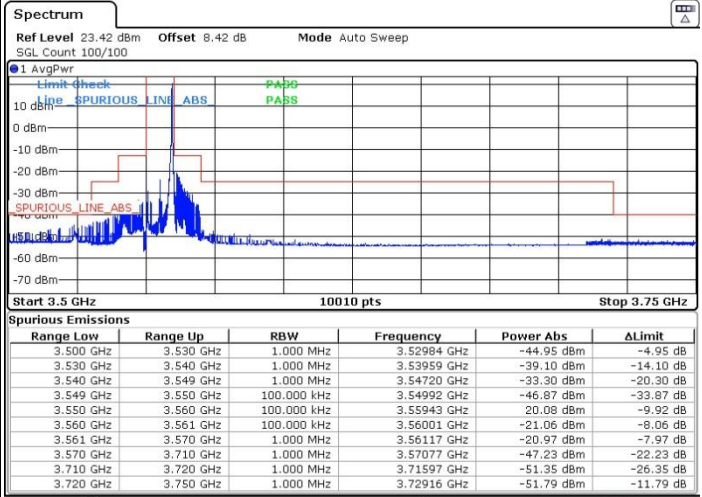

LTE Band 48 / 10MHz

QPSK

Highest Channel / 1RB0

Highest Channel / 1RBmax

Date: 9.FEB.2023 06:17:53

Date: 9.FEB.2023 06:14:22

Highest Channel / FullIRB

N/A

Date: 9.FEB.2023 06:20:30

LTE Band 48 / 10MHz

16QAM

Lowest Channel / 1RB0

Lowest Channel / 1RBmax

Date: 9.FEB.2023 05:53:10

Date: 9.FEB.2023 05:57:01

Lowest Channel / FullIRB

N/A

Date: 9.FEB.2023 06:00:18

LTE Band 48 / 10MHz

16QAM

Middle Channel / 1RB0

Middle Channel / 1RBmax

Date: 9.FEB.2023 06:07:59

Date: 9.FEB.2023 06:10:36