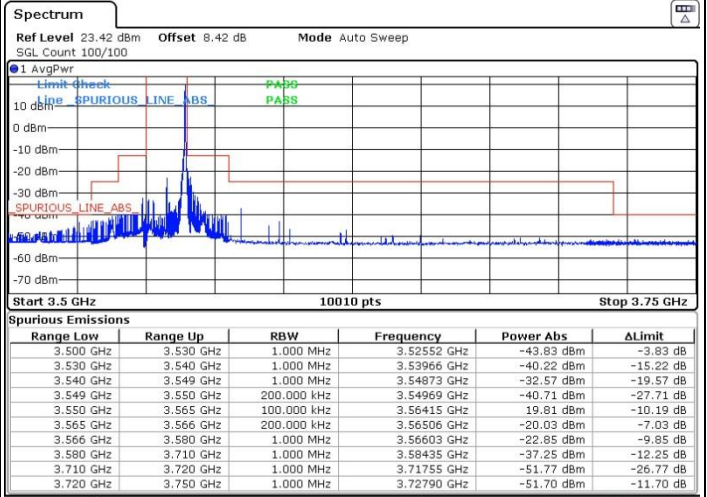

Middle Channel / 1RB0

Middle Channel / 1RBmax

Date: 9.FEB.2023 06:35:56

Date: 9.FEB.2023 06:33:41

Middle Channel / Full

N/A

Date: 9.FEB.2023 06:38:21

LTE Band 48 / 15MHz

16QAM

Highest Channel / 1RB0

Highest Channel / 1RBmax

Date: 9.FEB.2023 06:44:02

Date: 9.FEB.2023 06:46:44

Highest Channel / FullIRB

N/A

Date: 9.FEB.2023 06:41:17

LTE Band 48 / 15MHz

64QAM

Lowest Channel / 1RB0

Lowest Channel / 1RBmax

Date: 9.FEB.2023 06:28:59

Date: 9.FEB.2023 06:31:19

Lowest Channel / FullIRB

N/A