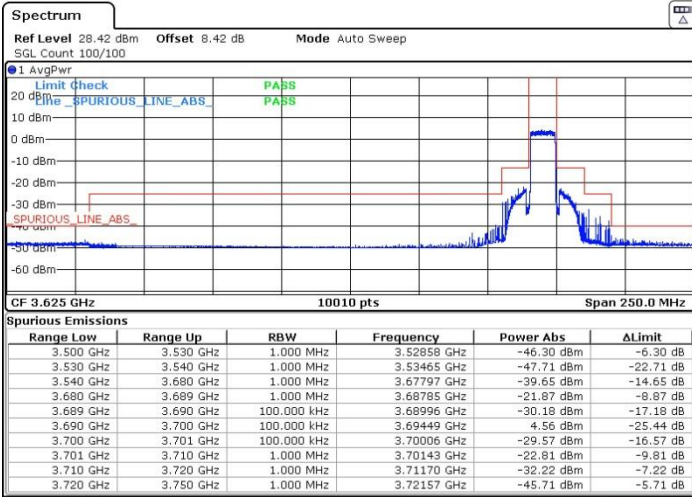

LTE Band 48 / 10MHz

QPSK

Highest Channel / 1RB0

Highest Channel / 1RBmax

Date: 9.FEB.2023 06:17:53

Date: 9.FEB.2023 06:14:22

Highest Channel / FullIRB

N/A

Date: 9.FEB.2023 06:20:30

LTE Band 48 / 10MHz

16QAM

Lowest Channel / 1RB0

Lowest Channel / 1RBmax

Date: 9.FEB.2023 05:53:10

Date: 9.FEB.2023 05:57:01

Lowest Channel / FullIRB