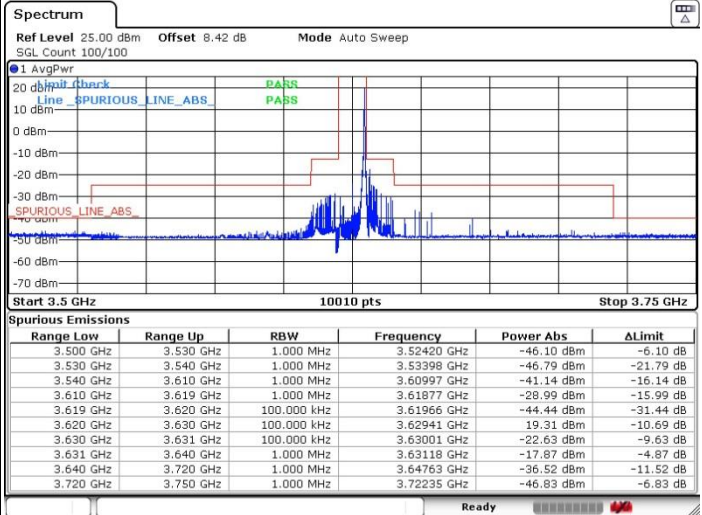

LTE Band 48 / 10MHz

64QAM

Middle Channel / 1RB0

Middle Channel / 1RBmax

Date: 9.FEB.2023 06:08:37

Date: 9.FEB.2023 06:11:14