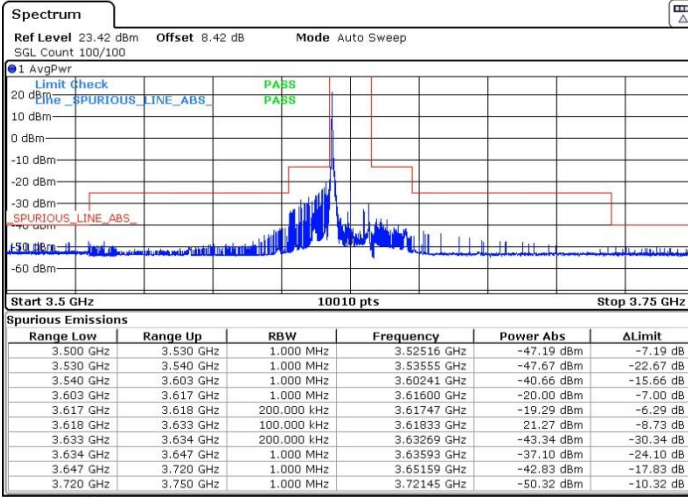

N/A

Date: 9.FEB.2023 06:22:19

LTE Band 48 / 15MHz

QPSK

Lowest Channel / 1RB0

Lowest Channel / 1RBmax

Date: 9.FEB.2023 06:27:50

Date: 9.FEB.2023 06:30:08

Lowest Channel / FullIRB

N/A

Date: 9.FEB.2023 06:25:22

LTE Band 48 / 15MHz

QPSK

Middle Channel / 1RB0

Middle Channel / 1RBmax

Date: 9.FEB.2023 06:35:23

Date: 9.FEB.2023 06:33:05

Middle Channel / Full

N/A

Date: 9.FEB.2023 06:37:38

LTE Band 48 / 15MHz

QPSK

Highest Channel / 1RB0

Highest Channel / 1RBmax