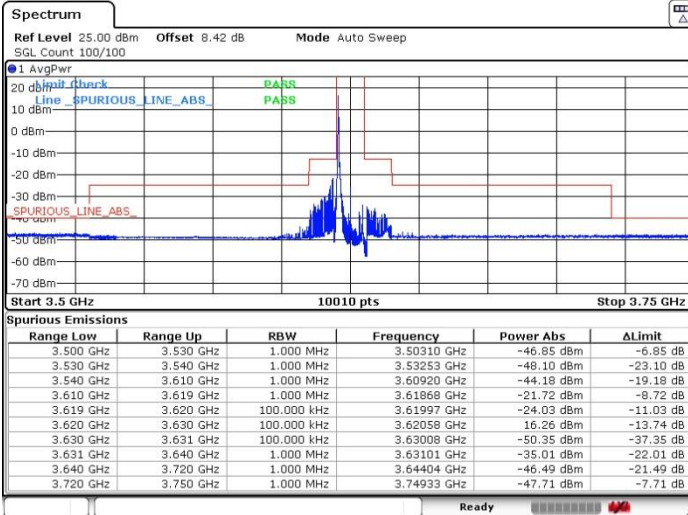

Highest Channel / 1RB0

Highest Channel / 1RBmax

Date: 9.FEB.2023 06:19:07

Date: 9.FEB.2023 06:16:34

Highest Channel / FullIRB

N/A

Date: 9.FEB.2023 06:21:45

LTE Band 48 / 10MHz

256QAM

Lowest Channel / 1RB0

Lowest Channel / 1RBmax

Date: 9.FEB.2023 05:55:26

Date: 9.FEB.2023 05:58:37

Lowest Channel / FullIRB

N/A

Date: 9.FEB.2023 06:01:41

LTE Band 48 / 10MHz

256QAM

Middle Channel / 1RB0

Middle Channel / 1RBmax

Date: 9.FEB.2023 06:09:15

Date: 9.FEB.2023 06:11:50

Middle Channel / Full

N/A

Date: 9.FEB.2023 06:06:20

LTE Band 48 / 10MHz

256QAM

Highest Channel / 1RB0

Highest Channel / 1RBmax

Date: 9.FEB.2023 06:19:45

Date: 9.FEB.2023 06:17:09

Highest Channel / FullIRB