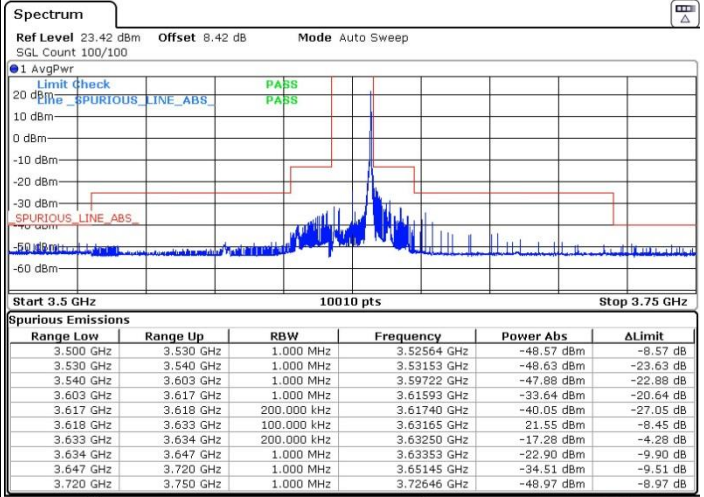

N/A

Date: 9.FEB.2023 06:22:19

LTE Band 48 / 15MHz

QPSK

Lowest Channel / 1RB0

Lowest Channel / 1RBmax

Date: 9.FEB.2023 06:27:50

Date: 9.FEB.2023 06:30:08

Lowest Channel / FullIRB

N/A

Date: 9.FEB.2023 06:25:22

LTE Band 48 / 15MHz

QPSK

Middle Channel / 1RB0

Middle Channel / 1RBmax

Date: 9.FEB.2023 06:35:23

Date: 9.FEB.2023 06:33:05

Middle Channel / Full

N/A

Date: 9.FEB.2023 06:37:38

LTE Band 48 / 15MHz

QPSK

Highest Channel / 1RB0

Highest Channel / 1RBmax

Date: 9.FEB.2023 06:43:23

Date: 9.FEB.2023 06:46:10

Highest Channel / FullIRB

N/A

Date: 9.FEB.2023 06:40:26

LTE Band 48 / 15MHz

16QAM

Lowest Channel / 1RB0