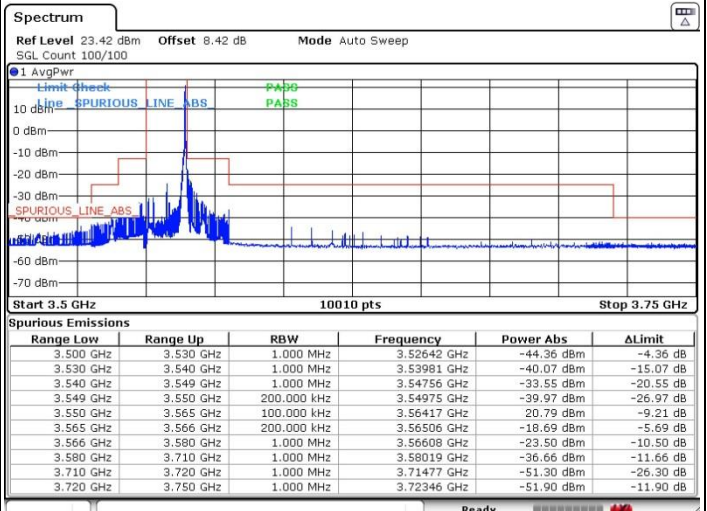

Date: 9.FEB.2023 06:06:20

LTE Band 48 / 10MHz

256QAM

Highest Channel / 1RB0

Highest Channel / 1RBmax

Date: 9.FEB.2023 06:19:45

Date: 9.FEB.2023 06:17:09

Highest Channel / FullIRB

N/A

Date: 9.FEB.2023 06:22:19

LTE Band 48 / 15MHz

QPSK

Lowest Channel / 1RB0

Lowest Channel / 1RBmax

Date: 9.FEB.2023 06:27:50

Date: 9.FEB.2023 06:30:08

Lowest Channel / FullIRB

N/A

Date: 9.FEB.2023 06:25:22

LTE Band 48 / 15MHz

QPSK

Middle Channel / 1RB0

Middle Channel / 1RBmax

Date: 9.FEB.2023 06:35:23

Date: 9.FEB.2023 06:33:05

Middle Channel / Full

N/A

Date: 9.FEB.2023 06:37:38

LTE Band 48 / 15MHz

QPSK

Highest Channel / 1RB0

Highest Channel / 1RBmax