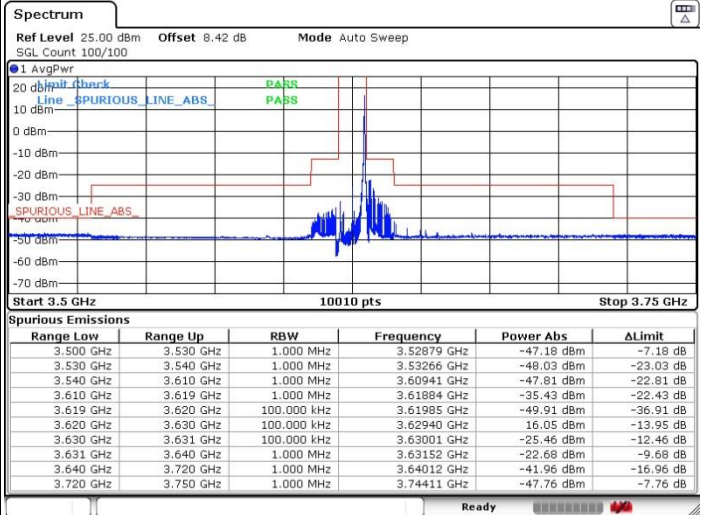

LTE Band 48 / 10MHz

256QAM

Middle Channel / 1RB0

Middle Channel / 1RBmax

Date: 9.FEB.2023 06:09:15

Date: 9.FEB.2023 06:11:50