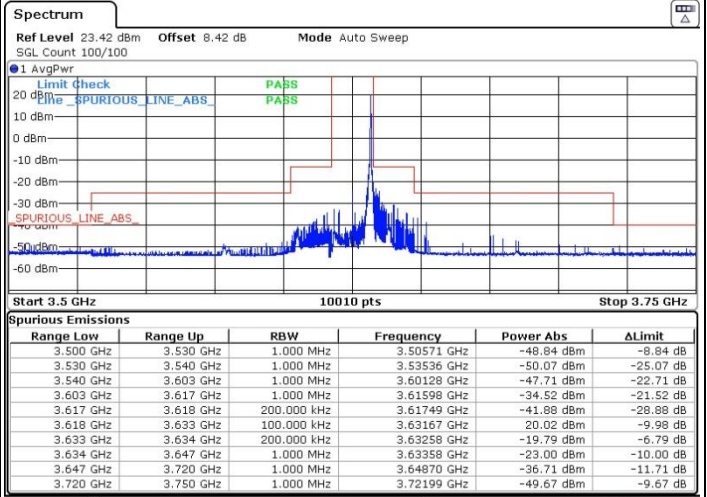

Date: 9.FEB.2023 06:43:23

Date: 9.FEB.2023 06:46:10

Highest Channel / FullIRB

N/A

Date: 9.FEB.2023 06:40:26

LTE Band 48 / 15MHz

16QAM

Lowest Channel / 1RB0

Lowest Channel / 1RBmax

Date: 9.FEB.2023 06:28:20

Date: 9.FEB.2023 06:30:42

Lowest Channel / FullIRB

N/A

Date: 9.FEB.2023 06:26:08

LTE Band 48 / 15MHz

16QAM

Middle Channel / 1RB0

Middle Channel / 1RBmax

Date: 9.FEB.2023 06:35:56

Date: 9.FEB.2023 06:33:41

Middle Channel / Full

N/A

Date: 9.FEB.2023 06:38:21

LTE Band 48 / 15MHz