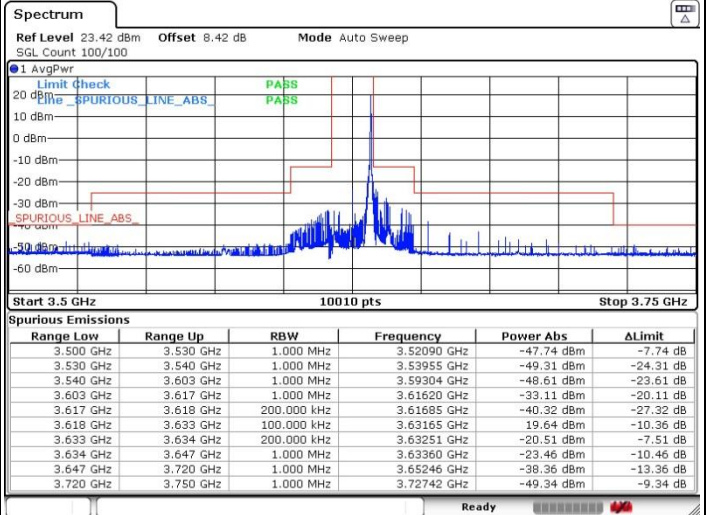

LTE Band 48 / 15MHz

64QAM

Lowest Channel / 1RB0

Lowest Channel / 1RBmax

Date: 9.FEB.2023 06:28:59

Date: 9.FEB.2023 06:31:19

Lowest Channel / FullIRB

N/A

Date: 9.FEB.2023 06:26:41

LTE Band 48 / 15MHz

64QAM

Middle Channel / 1RB0

Middle Channel / 1RBmax

Date: 9.FEB.2023 06:36:30

Date: 9.FEB.2023 06:34:18

Middle Channel / Full

N/A

Date: 9.FEB.2023 06:38:51

LTE Band 48 / 15MHz

64QAM

Highest Channel / 1RB0

Highest Channel / 1RBmax

Date: 9.FEB.2023 06:44:36

Date: 9.FEB.2023 06:47:21