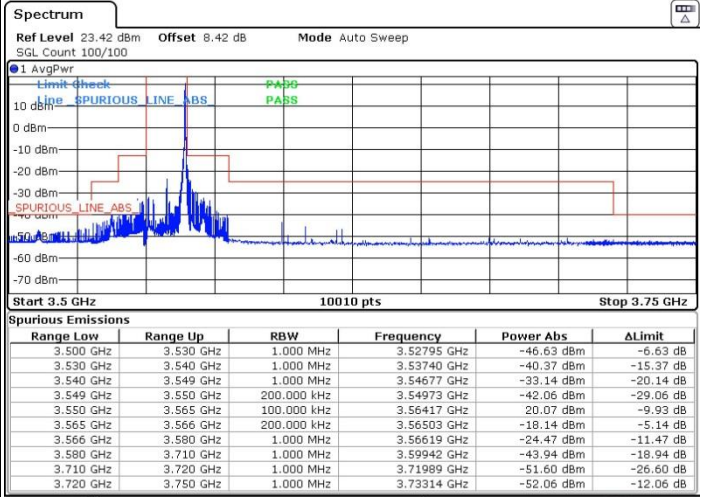

Date: 9.FEB.2023 06:33:05

Middle Channel / Full

N/A

Date: 9.FEB.2023 06:37:38

LTE Band 48 / 15MHz

QPSK

Highest Channel / 1RB0

Highest Channel / 1RBmax

Date: 9.FEB.2023 06:43:23

Date: 9.FEB.2023 06:46:10

Highest Channel / FullIRB

N/A

Date: 9.FEB.2023 06:40:26

LTE Band 48 / 15MHz

16QAM

Lowest Channel / 1RB0

Lowest Channel / 1RBmax

Date: 9.FEB.2023 06:28:20

Date: 9.FEB.2023 06:30:42

Lowest Channel / FullIRB

N/A

Date: 9.FEB.2023 06:26:08

LTE Band 48 / 15MHz

16QAM