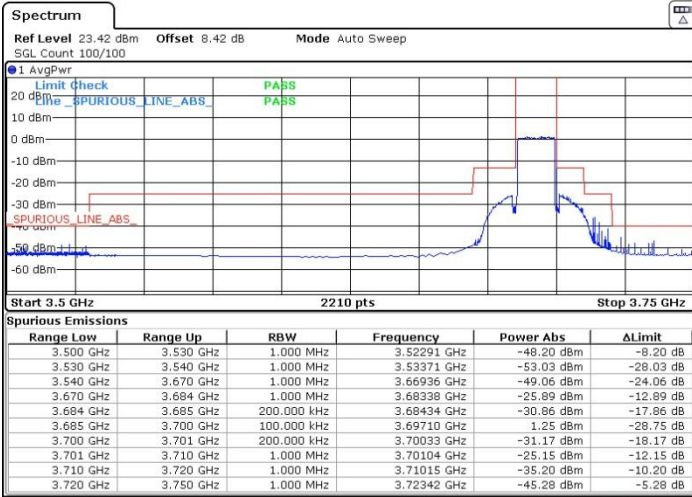

Middle Channel / 1RB0

Middle Channel / 1RBmax

Date: 9.FEB.2023 06:35:56

Date: 9.FEB.2023 06:33:41

Middle Channel / Full

N/A

Date: 9.FEB.2023 06:38:21

LTE Band 48 / 15MHz

16QAM

Highest Channel / 1RB0

Highest Channel / 1RBmax

Date: 9.FEB.2023 06:44:02

Date: 9.FEB.2023 06:46:44

Highest Channel / FullIRB

N/A

Date: 9.FEB.2023 06:41:17

LTE Band 48 / 15MHz

64QAM

Lowest Channel / 1RB0

Lowest Channel / 1RBmax

Date: 9.FEB.2023 06:28:59

Date: 9.FEB.2023 06:31:19

Lowest Channel / FullIRB

N/A