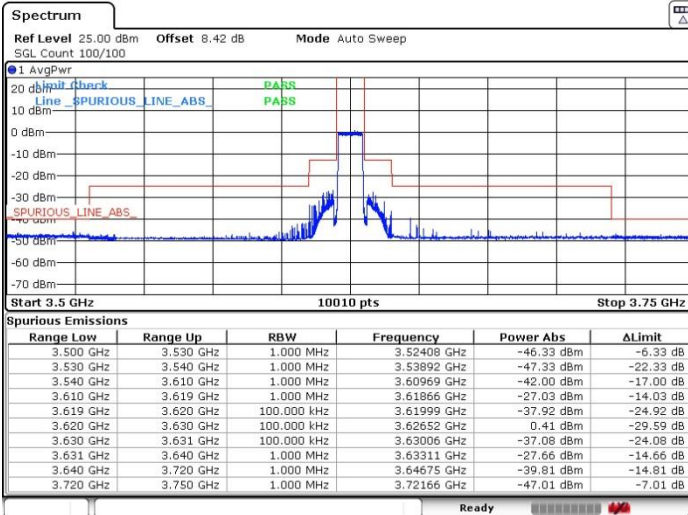

LTE Band 48 / 10MHz

256QAM

Middle Channel / 1RB0

Middle Channel / 1RBmax

Date: 9.FEB.2023 06:09:15

Date: 9.FEB.2023 06:11:50

Middle Channel / Full

N/A

Date: 9.FEB.2023 06:06:20

LTE Band 48 / 10MHz

256QAM

Highest Channel / 1RB0

Highest Channel / 1RBmax

Date: 9.FEB.2023 06:19:45

Date: 9.FEB.2023 06:17:09

Highest Channel / FullIRB