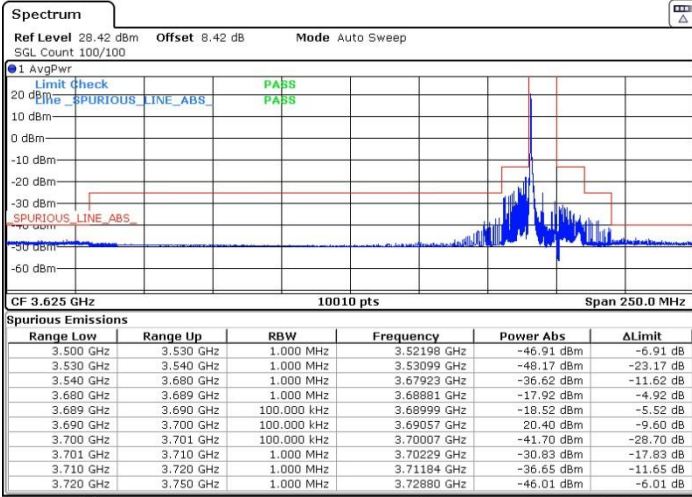

LTE Band 48 / 10MHz

QPSK

Highest Channel / 1RB0

Highest Channel / 1RBmax

Date: 9.FEB.2023 06:17:53

Date: 9.FEB.2023 06:14:22

Highest Channel / FullIRB

N/A

Date: 9.FEB.2023 06:20:30

LTE Band 48 / 10MHz

16QAM

Lowest Channel / 1RB0

Lowest Channel / 1RBmax

Date: 9.FEB.2023 05:53:10

Date: 9.FEB.2023 05:57:01

Lowest Channel / FullIRB