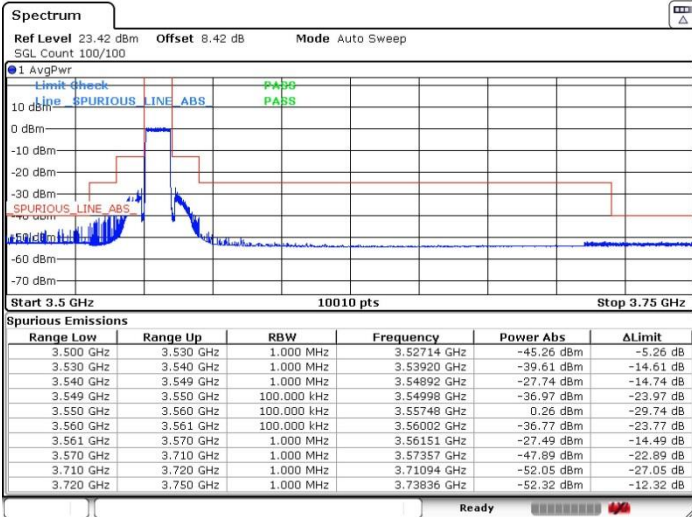

Highest Channel / 1RB0

Highest Channel / 1RBmax

Date: 9.FEB.2023 06:19:07

Date: 9.FEB.2023 06:16:34

Highest Channel / FullIRB

N/A

Date: 9.FEB.2023 06:21:45

LTE Band 48 / 10MHz

256QAM

Lowest Channel / 1RB0

Lowest Channel / 1RBmax

Date: 9.FEB.2023 05:55:26

Date: 9.FEB.2023 05:58:37

Lowest Channel / FullIRB

N/A

Date: 9.FEB.2023 06:01:41

LTE Band 48 / 10MHz

256QAM

Middle Channel / 1RB0

Middle Channel / 1RBmax

Date: 9.FEB.2023 06:09:15

Date: 9.FEB.2023 06:11:50

Middle Channel / Full

N/A

Date: 9.FEB.2023 06:06:20

LTE Band 48 / 10MHz

256QAM

Highest Channel / 1RB0

Highest Channel / 1RBmax

Date: 9.FEB.2023 06:19:45

Date: 9.FEB.2023 06:17:09

Highest Channel / FullIRB