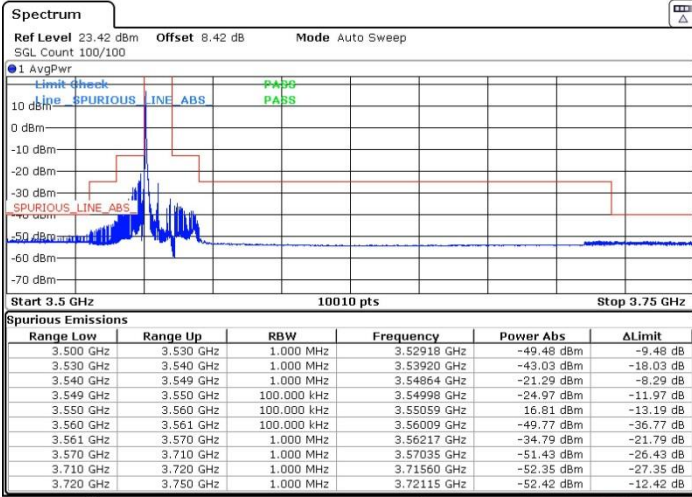

LTE Band 48 / 10MHz

256QAM

Lowest Channel / 1RB0

Lowest Channel / 1RBmax

Date: 9.FEB.2023 05:55:26

Date: 9.FEB.2023 05:58:37