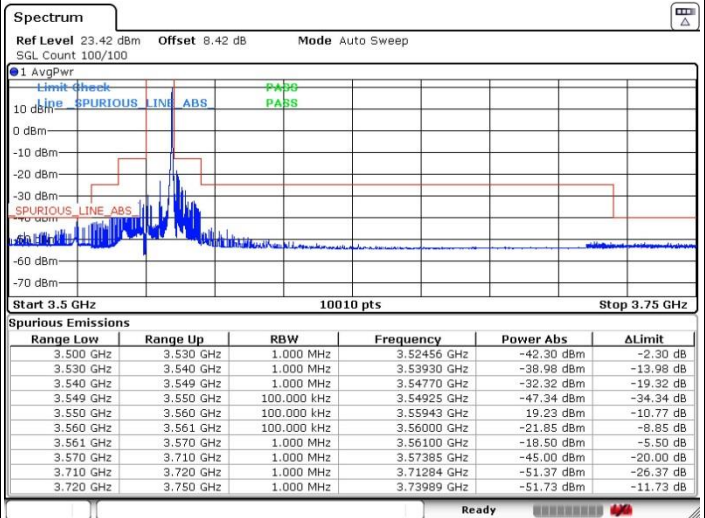

Middle Channel / Full

N/A

Date: 9.FEB.2023 06:04:55

LTE Band 48 / 10MHz

16QAM

Highest Channel / 1RB0

Highest Channel / 1RBmax

Date: 9.FEB.2023 06:18:32

Date: 9.FEB.2023 06:15:50

Highest Channel / FullIRB

N/A

Date: 9.FEB.2023 06:21:06

LTE Band 48 / 10MHz

64QAM

Lowest Channel / 1RB0

Lowest Channel / 1RBmax

Date: 9.FEB.2023 05:54:27

Date: 9.FEB.2023 05:57:50

Lowest Channel / FullIRB

N/A

Date: 9.FEB.2023 06:01:03

LTE Band 48 / 10MHz

64QAM

Middle Channel / 1RB0