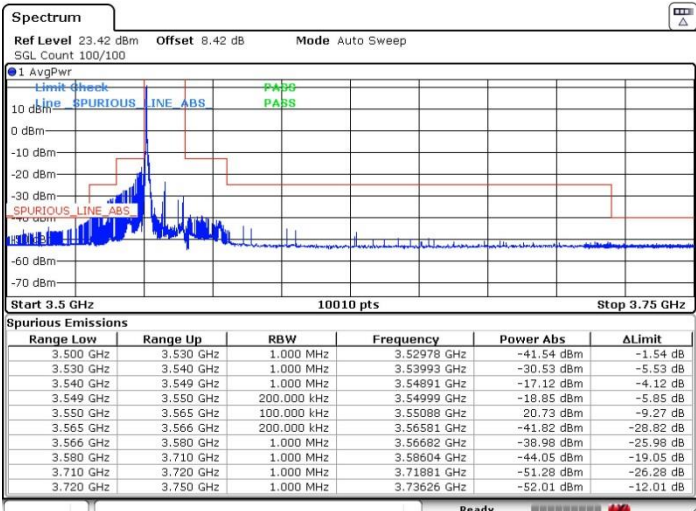

Date: 9.FEB.2023 06:06:20

LTE Band 48 / 10MHz

256QAM

Highest Channel / 1RB0

Highest Channel / 1RBmax

Date: 9.FEB.2023 06:19:45

Date: 9.FEB.2023 06:17:09

Highest Channel / FullIRB

N/A

Date: 9.FEB.2023 06:22:19

LTE Band 48 / 15MHz

QPSK

Lowest Channel / 1RB0

Lowest Channel / 1RBmax

Date: 9.FEB.2023 06:27:50

Date: 9.FEB.2023 06:30:08

Lowest Channel / FullIRB

N/A

Date: 9.FEB.2023 06:25:22

LTE Band 48 / 15MHz

QPSK

Middle Channel / 1RB0

Middle Channel / 1RBmax

Date: 9.FEB.2023 06:35:23