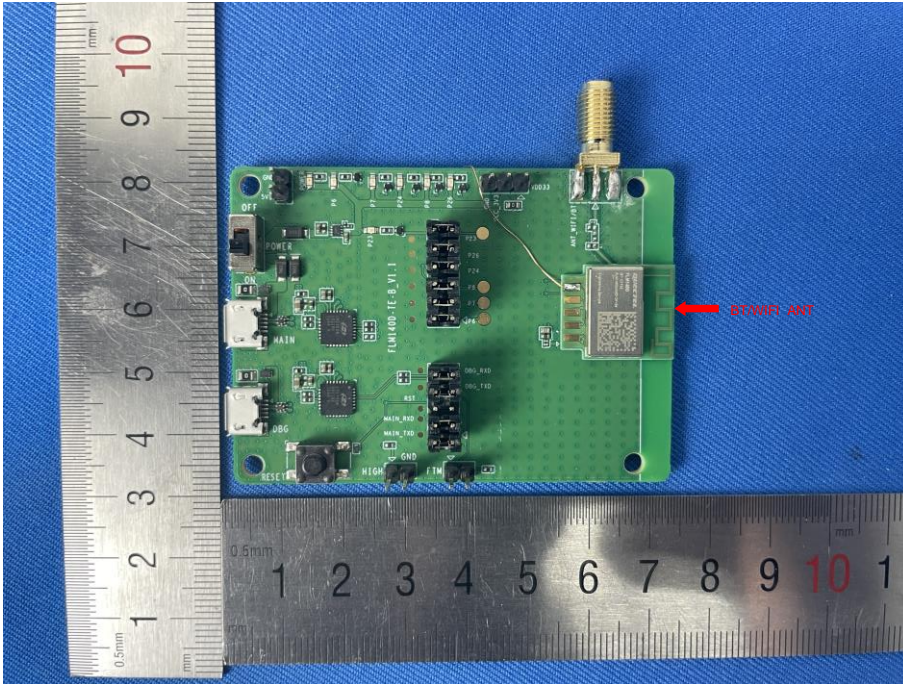

1 Photographs - EUT Constructional Details

Model No. (EUT): FLM140D