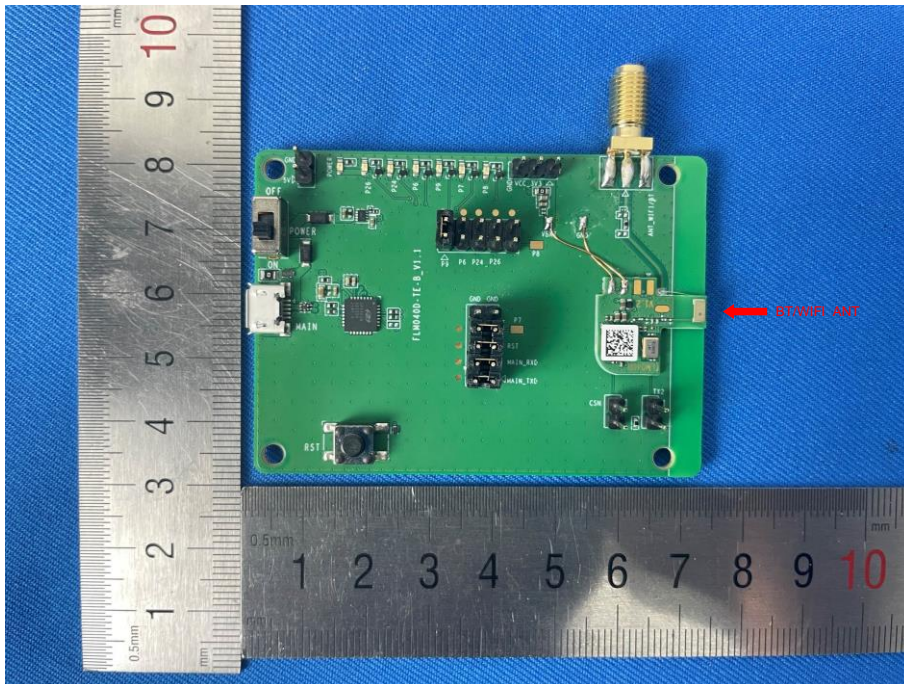

# 1 Photographs - EUT Constructional Details

Model No. (EUT): FLM040D