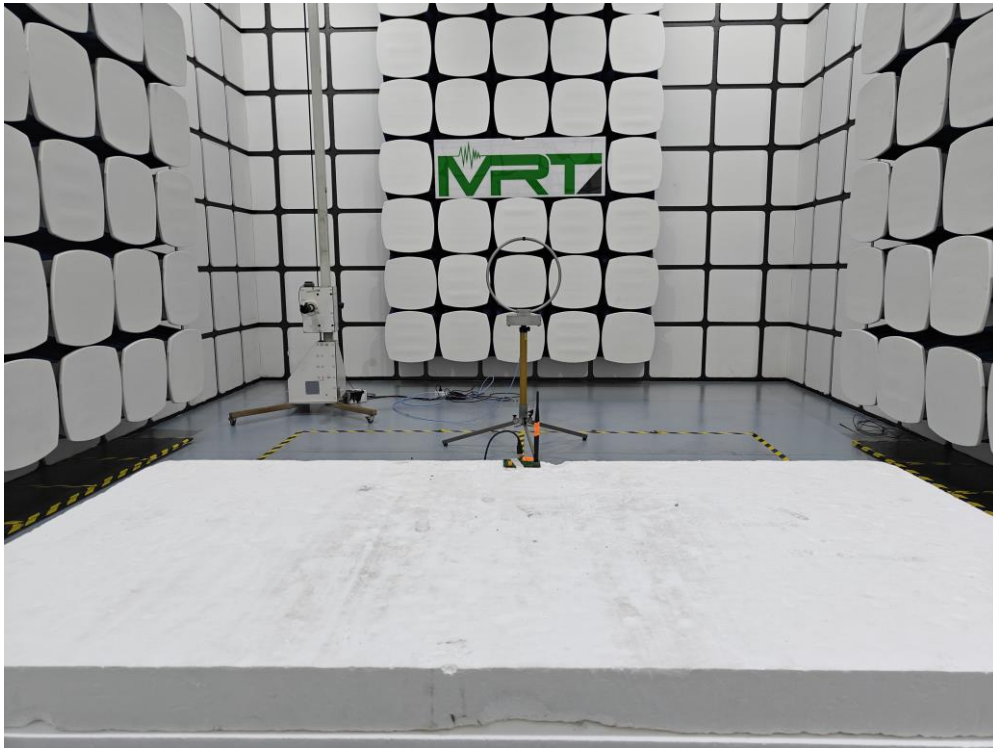

RF Test Setup Photo

Description: Front View of Conducted Emission Test Setup

Description: Back View of Conducted Emission Test Setup

Description: Radiated Spurious Emission Test Setup for Below 30MHz – Z axis

Description: Radiated Spurious Emission Test Setup for Below 1GHz – Z axis

Description: Radiated Spurious Emission Test Setup for Above 1GHz – Z axis

Description: Radiated Spurious Emission Test Setup for Above 1GHz – Z axis