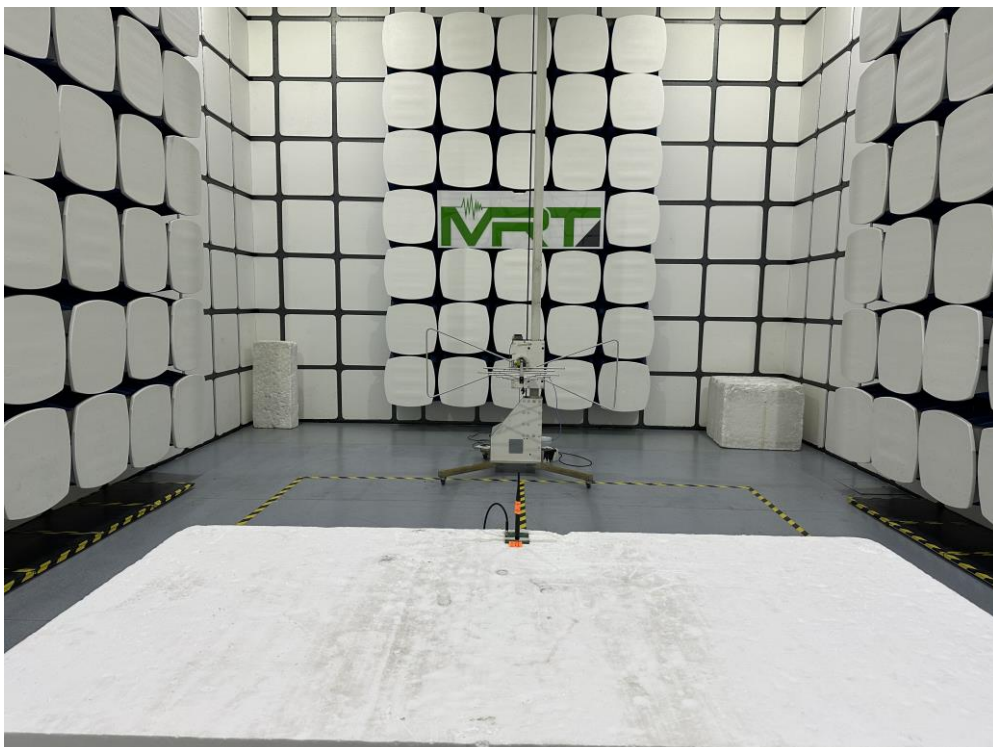

RF Test Setup Photo

Description: Front View of Conducted Emission Test Setup

Description: Back View of Conducted Emission Test Setup

Description: Radiated Spurious Emission Test Setup for Below 30MHz – Z axis

Description: Radiated Spurious Emission Test Setup for Below 1GHz – Z axis

Description: Radiated Spurious Emission Test Setup for Above 1GHz – Z axis

Description: Radiated Spurious Emission Test Setup for Above 1GHz – Z axis