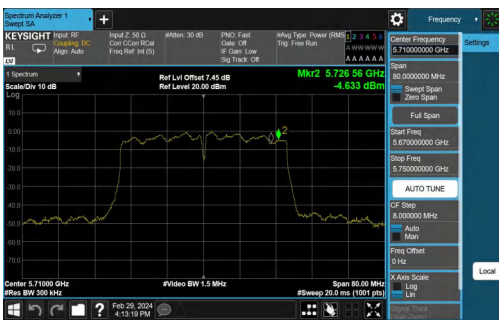

11N40MIMO-Ant1-5710\_UNII-3-PASS

11N40MIMO-Ant2-5710\_UNII-3-PASS

11AC20SISO-Ant1-5500-PASS

11AC20SISO-Ant2-5500-PASS

11AC20SISO-Ant1-5580-PASS

11AC20SISO-Ant2-5580-PASS

11AC20SISO-Ant1-5700-PASS

11AC20SISO-Ant2-5700-PASS

11AC20SISO-Ant1-5720\_UNII-2C-PASS

11AC20SISO-Ant2-5720\_UNII-2C-PASS

11AC20SISO-Ant1-5720\_UNII-3-PASS

11AC20SISO-Ant2-5720\_UNII-3-PASS

11AC20MIMO-Ant1-5500-PASS

11AC20MIMO-Ant2-5500-PASS

11AC20MIMO-Ant1-5580-PASS