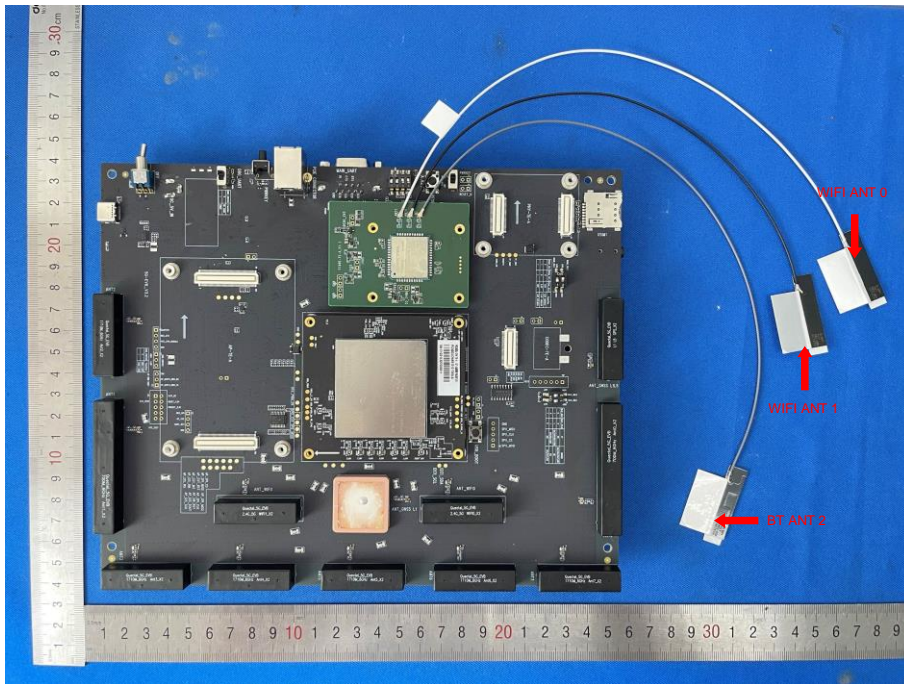

1 Photographs - EUT Constructional Details

Model No. (EUT): FC66E-B