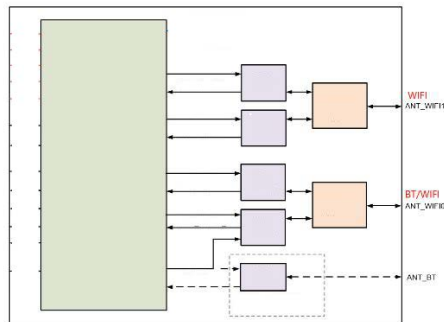

# Statement

We Quectel Wireless Solutions Co., Ltd declare the following models.

**Product Name:** BT&WIFI Module

**Model Number:** FC66E&FC66E-B

**FC66E-B: FCC ID:** XMR2023FC66EB

**IC:** 10224A-2023FC66EB

**Hardware version:** Refer to below table

FC66E and FC66E-B share the similar HW and SW design, the difference is just as follow:

1. FC66E version is BT/WiFi0 shared antenna, FC66E-B version is BT individual antenna

FC66E

FC66E-B

2. The part in the red box are mounted in the FC66E-B version.

FC66E

FC66E-B

We hereby state that there is no any other internal difference between them and the change are mounted part of Bluetooth individual antenna which won't affect the WiFi RF portions