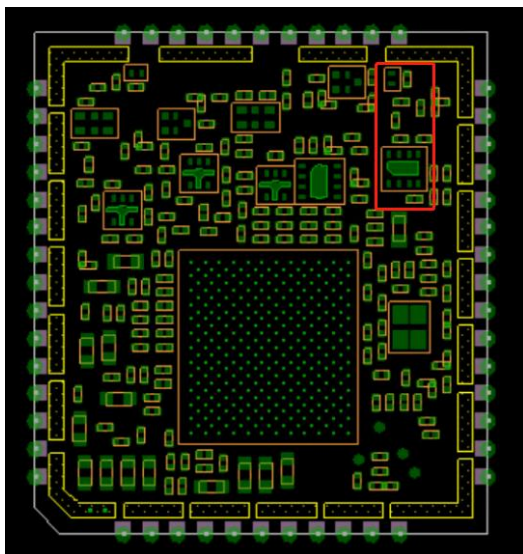

2. The part in the red box are mounted in the FC66E-B version.

FC66E