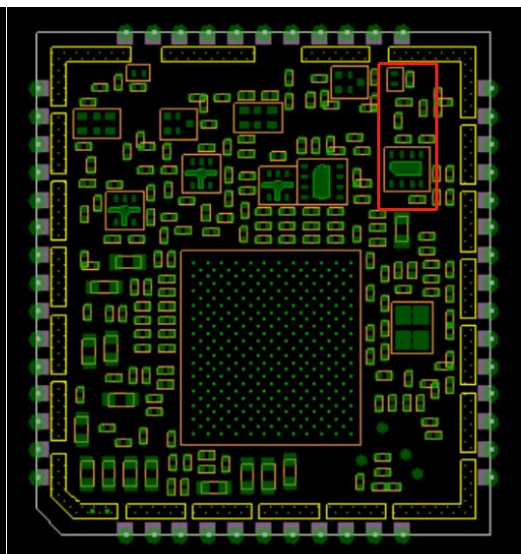

FC66E

FC66E-B

2. The part in the red box are mounted in the FC66E-B version.

FC66E

FC66E-B

We hereby state that there is no any other internal difference between them and the change are mounted part of Bluetooth individual antenna which won't affect the WiFi RF portions