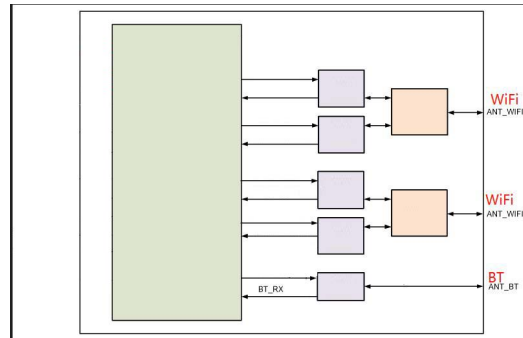

# Statement

We Quectel Wireless Solutions Co., Ltd declare the following models.

**Product Name:** BT&WIFI Module

**Model Number:** FC66E&FC66E-B

**FC66E-B: FCC ID:** XMR2023FC66EB

**IC:** 10224A-2023FC66EB

**Hardware version:** Refer to below table

FC66E and FC66E-B share the similar HW and SW design, the difference is just as follow:

1. FC66E version is BT/WiFi0 shared antenna, FC66E-B version is BT individual antenna

FC66E

FC66E-B

2. The part in the red box are mounted in the FC66E-B version.

FC66E

FC66E-B

We hereby state that there is no any other internal difference between them and the change are mounted part of Bluetooth individual antenna which won't affect the WiFi RF portions