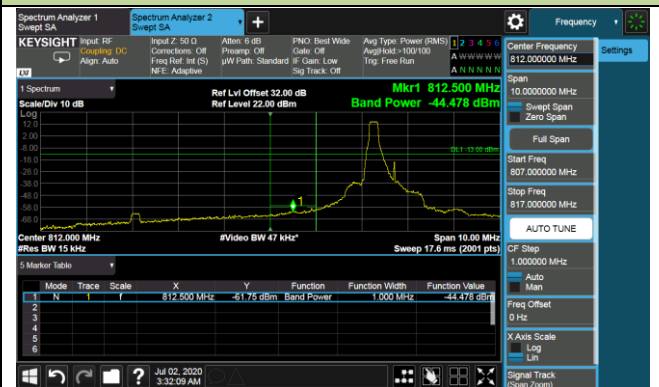

Lower Extended Band Edge