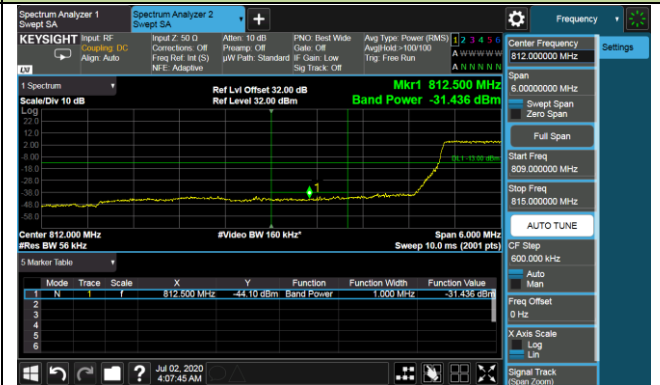

#### Upper Band Edge

#### Upper Extended Band Edge

5MHz Channel Bandwidth - Full RB

Lower Band Edge

Lower Extended Band Edge

Upper Band Edge

Upper Extended Band Edge

10MHz Channel Bandwidth - Full RB

Lower Band Edge