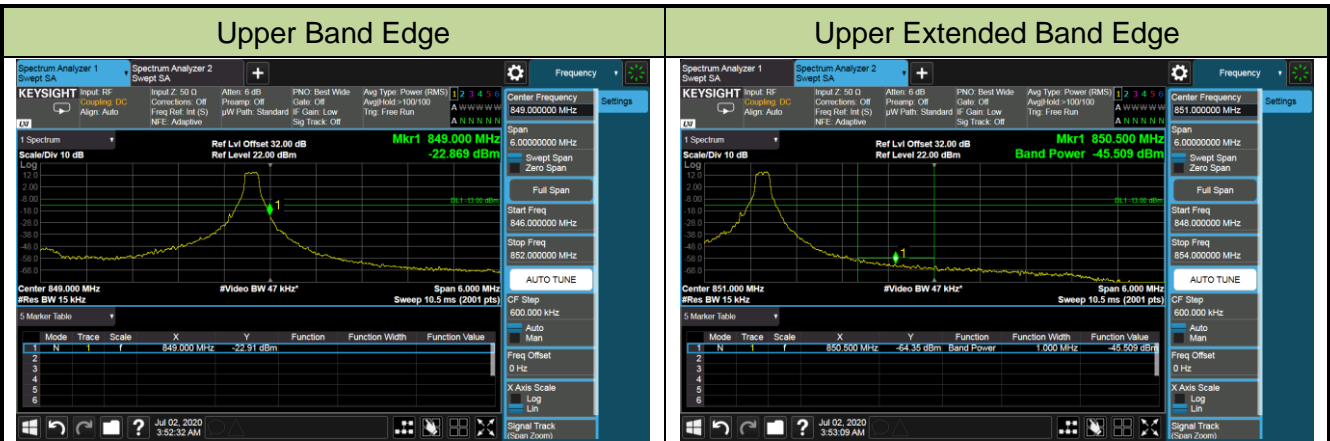

5MHz Channel Bandwidth - 1RB

10MHz Channel Bandwidth - 1RB