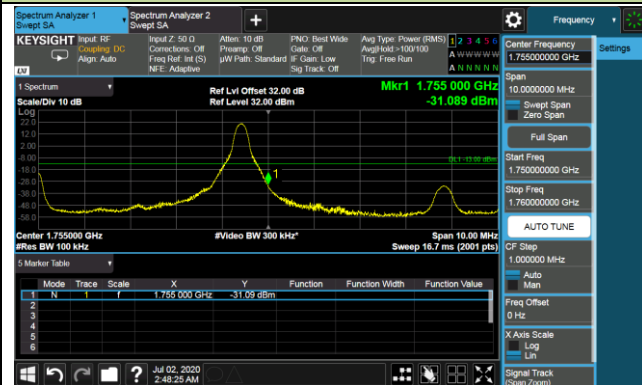

10MHz Channel Bandwidth - 1RB

Upper Band Edge