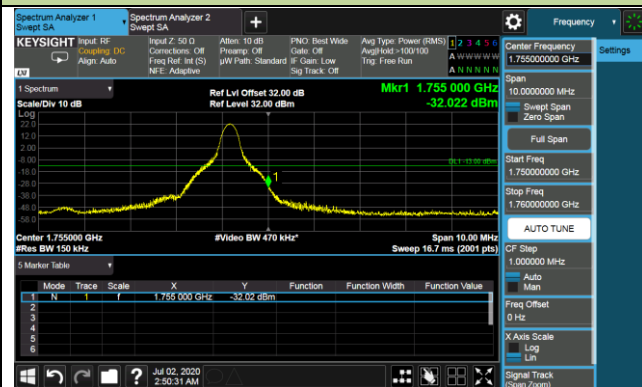

15MHz Channel Bandwidth - 1RB

Upper Band Edge