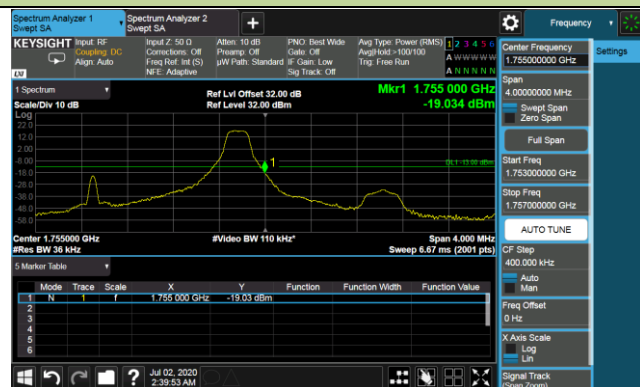

3MHz Channel Bandwidth - 1RB

Upper Band Edge