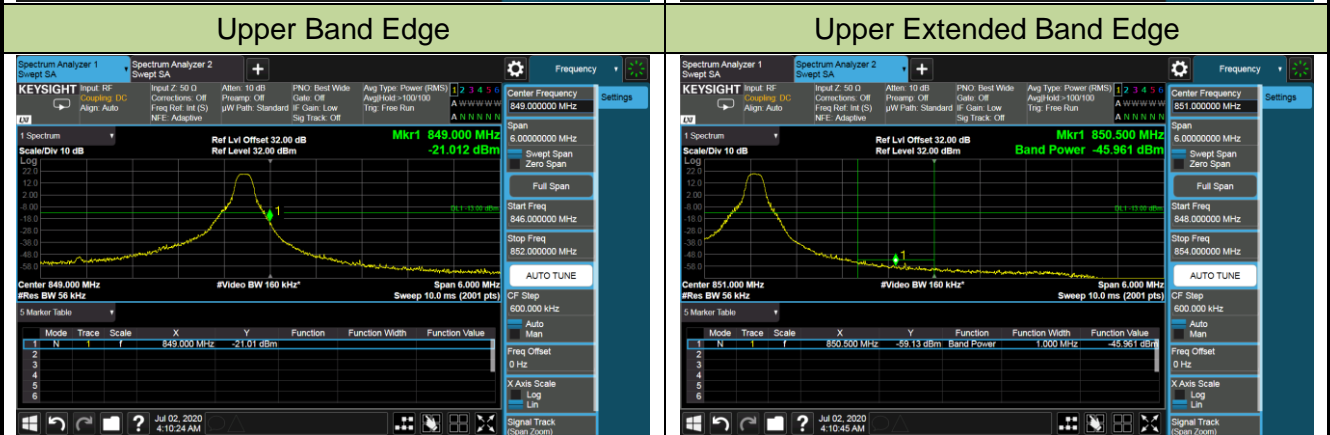

5MHz Channel Bandwidth - 1RB