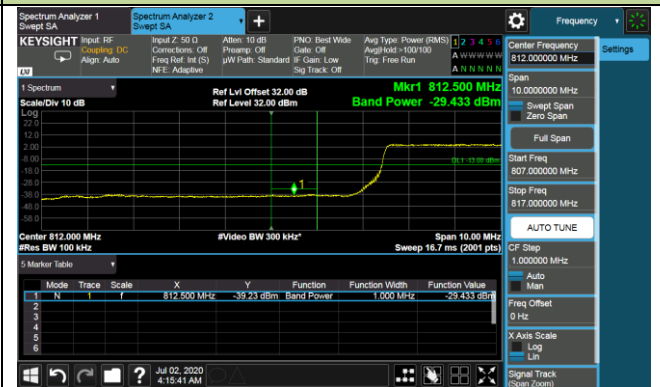

Lower Extended Band Edge