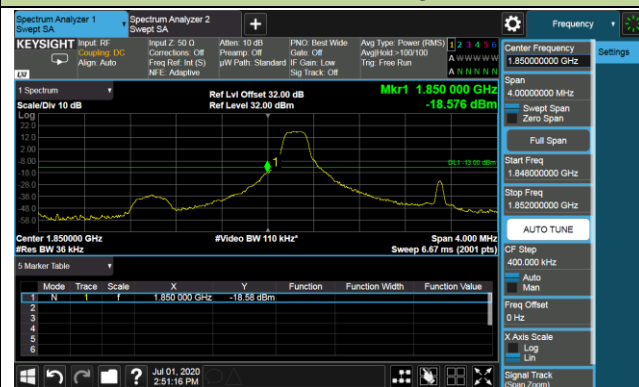

5.5.5. Test Result

Product	LTE-A Cat 16 M.2 Module	Test Engineer	Candy Luo
Test Date	2020/07/01	Test Site	SR6
Test Band	Band 2/5	Test Result	Pass

1.4MHz Channel Bandwidth - 1RB

Lower Band Edge

Lower Extended Band Edge

Upper Band Edge

Upper Extended Band Edge

3MHz Channel Bandwidth - 1RB

Lower Band Edge

Lower Extended Band Edge

5MHz Channel Bandwidth - 1RB

Lower Band Edge

Lower Extended Band Edge

Upper Band Edge

Upper Extended Band Edge

10MHz Channel Bandwidth - 1RB

Lower Band Edge

Lower Extended Band Edge

Upper Band Edge

Upper Extended Band Edge

15MHz Channel Bandwidth - 1RB

Lower Band Edge

Lower Extended Band Edge

Upper Band Edge

Upper Extended Band Edge

20MHz Channel Bandwidth - 1RB

Lower Band Edge

Lower Extended Band Edge

Upper Band Edge