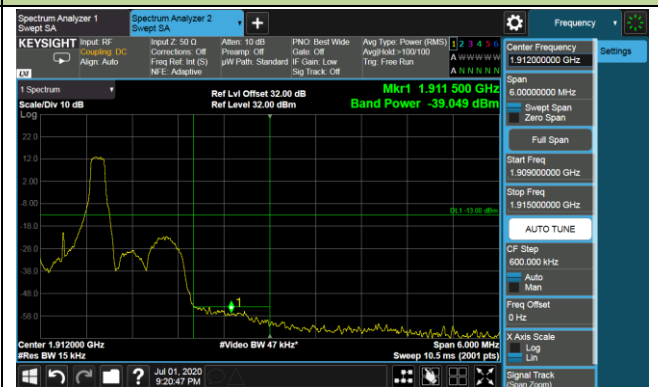

10MHz Channel Bandwidth - Full RB

Lower Band Edge

Lower Extended Band Edge

Upper Band Edge

Upper Extended Band Edge

15MHz Channel Bandwidth - Full RB

Lower Band Edge

Lower Extended Band Edge

Upper Band Edge

Upper Extended Band Edge

20MHz Channel Bandwidth - Full RB

Lower Band Edge

Lower Extended Band Edge

Upper Band Edge

Upper Extended Band Edge

Product	LTE-A Cat 16 M.2 Module	Test Engineer	Candy Luo
Test Date	2020/07/01	Test Site	SR6
Test Band	Band 2	Test Result	Pass

1.4MHz Channel Bandwidth - 1RB

Upper Band Edge

Upper Extended Band Edge

3MHz Channel Bandwidth - 1RB

Upper Band Edge

Upper Extended Band Edge

5MHz Channel Bandwidth - 1RB

Upper Band Edge