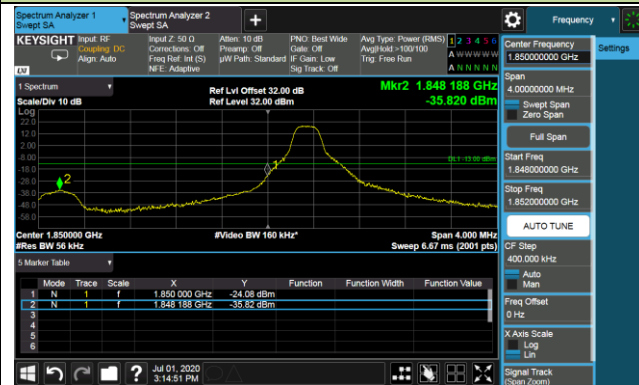

5.5.5. Test Result

Product	LTE-A Cat 16 M.2 Module	Test Engineer	Candy Luo
Test Date	2020/07/01	Test Site	SR6
Test Band	Band 2/5	Test Result	Pass

1.4MHz Channel Bandwidth - 1RB

Lower Band Edge

Lower Extended Band Edge

Upper Band Edge

Upper Extended Band Edge

3MHz Channel Bandwidth - 1RB

Lower Band Edge

Lower Extended Band Edge

5MHz Channel Bandwidth - 1RB

Lower Band Edge

Lower Extended Band Edge

Upper Band Edge

Upper Extended Band Edge

10MHz Channel Bandwidth - 1RB

Lower Band Edge

Lower Extended Band Edge

Upper Band Edge

Upper Extended Band Edge

15MHz Channel Bandwidth - 1RB

Lower Band Edge

Lower Extended Band Edge

Upper Band Edge

Upper Extended Band Edge

20MHz Channel Bandwidth - 1RB

Lower Band Edge

Lower Extended Band Edge

Upper Band Edge