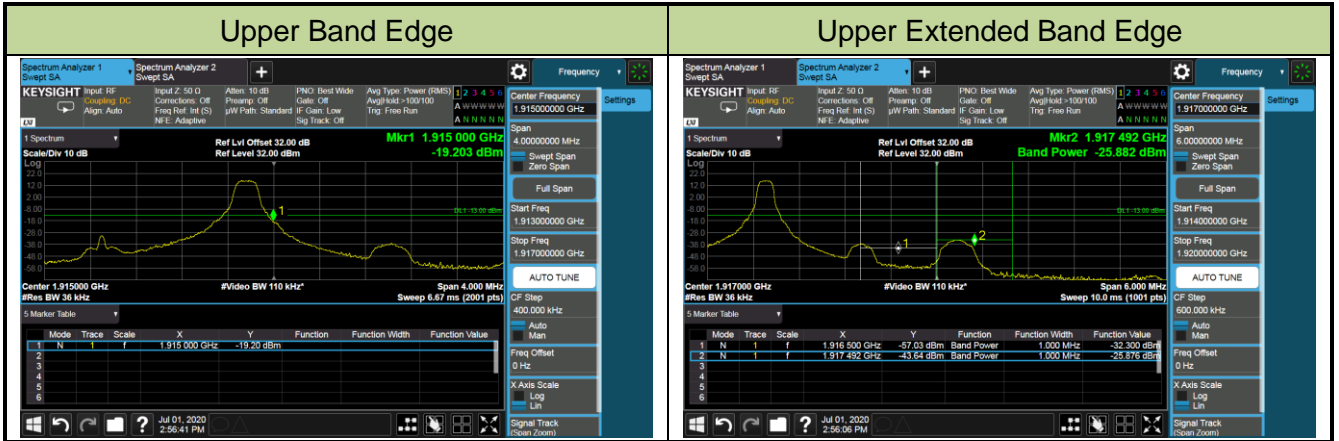

5.5.5. Test Result

Product	LTE-A Cat 16 M.2 Module	Test Engineer	Candy Luo
Test Date	2020/07/01	Test Site	SR6
Test Band	Band 2/5	Test Result	Pass

1.4MHz Channel Bandwidth - 1RB

Lower Band Edge

Lower Extended Band Edge

Upper Band Edge

Upper Extended Band Edge

3MHz Channel Bandwidth - 1RB

Lower Band Edge

Lower Extended Band Edge

5MHz Channel Bandwidth - 1RB

Lower Band Edge

Lower Extended Band Edge

Upper Band Edge

Upper Extended Band Edge

10MHz Channel Bandwidth - 1RB

Lower Band Edge

Lower Extended Band Edge

Upper Band Edge

Upper Extended Band Edge

15MHz Channel Bandwidth - 1RB

Lower Band Edge

Lower Extended Band Edge

Upper Band Edge

Upper Extended Band Edge

20MHz Channel Bandwidth - 1RB

Lower Band Edge

Lower Extended Band Edge

Upper Band Edge