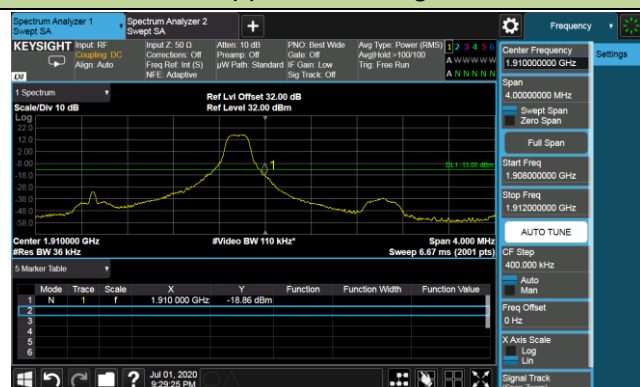

Upper Band Edge

Upper Extended Band Edge

20MHz Channel Bandwidth - Full RB

Lower Band Edge

Lower Extended Band Edge

Upper Band Edge

Upper Extended Band Edge

Product	LTE-A Cat 16 M.2 Module	Test Engineer	Candy Luo
Test Date	2020/07/01	Test Site	SR6
Test Band	Band 2	Test Result	Pass

1.4MHz Channel Bandwidth - 1RB

Upper Band Edge

Upper Extended Band Edge

3MHz Channel Bandwidth - 1RB

Upper Band Edge

Upper Extended Band Edge

5MHz Channel Bandwidth - 1RB

Upper Band Edge

Upper Extended Band Edge

10MHz Channel Bandwidth - 1RB

Upper Band Edge

Upper Extended Band Edge

15MHz Channel Bandwidth - 1RB

Upper Band Edge

Upper Extended Band Edge

20MHz Channel Bandwidth - 1RB