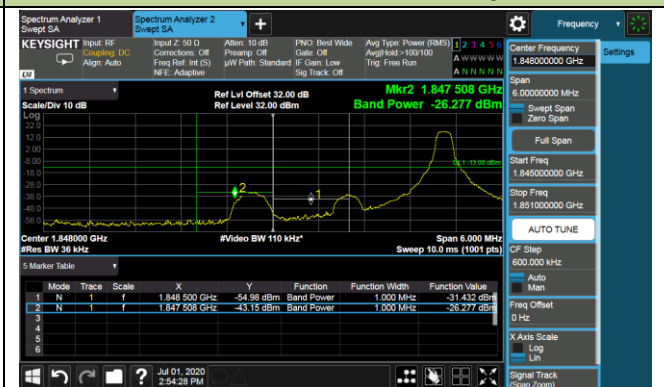

5.5.5. Test Result

Product	LTE-A Cat 16 M.2 Module	Test Engineer	Candy Luo
Test Date	2020/07/01	Test Site	SR6
Test Band	Band 2/5	Test Result	Pass

1.4MHz Channel Bandwidth - 1RB

Lower Band Edge

Lower Extended Band Edge

Upper Band Edge

Upper Extended Band Edge

3MHz Channel Bandwidth - 1RB

Lower Band Edge

Lower Extended Band Edge

5MHz Channel Bandwidth - 1RB

Lower Band Edge

Lower Extended Band Edge

Upper Band Edge

Upper Extended Band Edge

10MHz Channel Bandwidth - 1RB

Lower Band Edge

Lower Extended Band Edge

Upper Band Edge

Upper Extended Band Edge

15MHz Channel Bandwidth - 1RB

Lower Band Edge

Lower Extended Band Edge

Upper Band Edge

Upper Extended Band Edge

20MHz Channel Bandwidth - 1RB

Lower Band Edge

Lower Extended Band Edge

Upper Band Edge