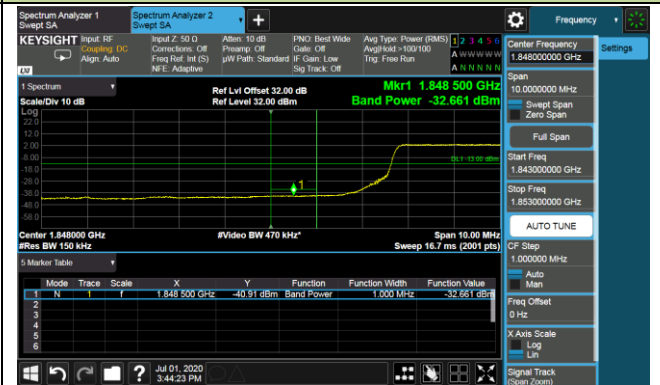

10MHz Channel Bandwidth - Full RB

Lower Band Edge

Lower Extended Band Edge

Upper Band Edge

Upper Extended Band Edge

15MHz Channel Bandwidth - Full RB

Lower Band Edge

Lower Extended Band Edge

Upper Band Edge

Upper Extended Band Edge

20MHz Channel Bandwidth - Full RB

Lower Band Edge

Lower Extended Band Edge

Upper Band Edge

Upper Extended Band Edge

Product	LTE-A Cat 16 M.2 Module	Test Engineer	Candy Luo
Test Date	2020/07/01	Test Site	SR6
Test Band	Band 2	Test Result	Pass