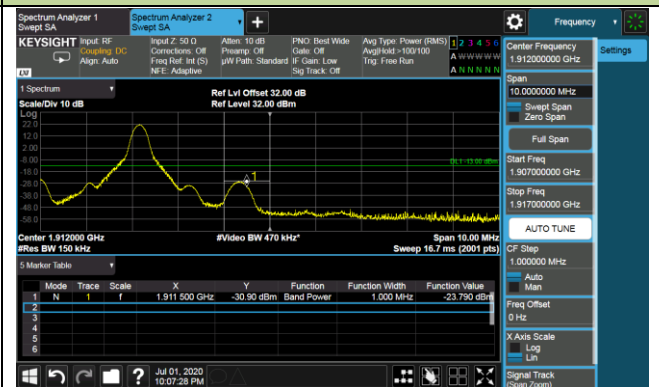

Upper Extended Band Edge

10MHz Channel Bandwidth - 1RB

Upper Band Edge

Upper Extended Band Edge

15MHz Channel Bandwidth - 1RB

Upper Band Edge

Upper Extended Band Edge

20MHz Channel Bandwidth - 1RB