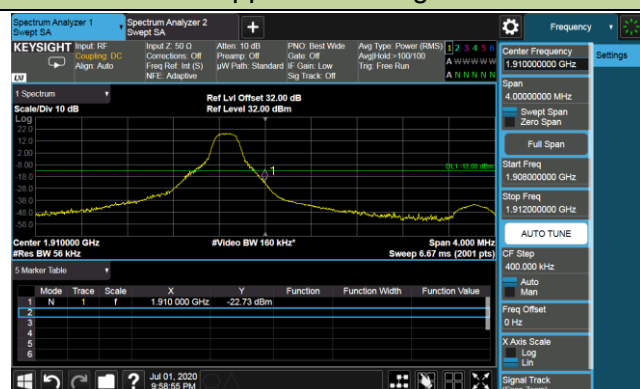

Upper Band Edge

Upper Extended Band Edge

20MHz Channel Bandwidth - Full RB

Lower Band Edge

Lower Extended Band Edge

Upper Band Edge

Upper Extended Band Edge

Product	LTE-A Cat 16 M.2 Module	Test Engineer	Candy Luo
Test Date	2020/07/01	Test Site	SR6
Test Band	Band 2	Test Result	Pass

1.4MHz Channel Bandwidth - 1RB

Upper Band Edge

Upper Extended Band Edge

3MHz Channel Bandwidth - 1RB

Upper Band Edge

Upper Extended Band Edge

5MHz Channel Bandwidth - 1RB

Upper Band Edge

Upper Extended Band Edge

10MHz Channel Bandwidth - 1RB

Upper Band Edge

Upper Extended Band Edge

15MHz Channel Bandwidth - 1RB

Upper Band Edge

Upper Extended Band Edge

20MHz Channel Bandwidth - 1RB