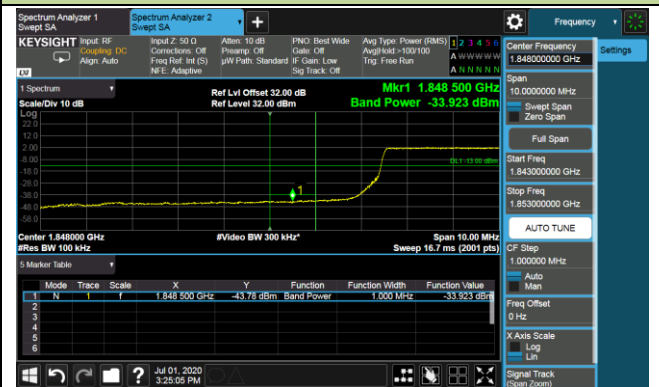

Upper Extended Band Edge

1.4MHz Channel Bandwidth - Full RB

Lower Band Edge

Lower Extended Band Edge

Upper Band Edge

Upper Extended Band Edge

3MHz Channel Bandwidth - Full RB

Lower Band Edge

Lower Extended Band Edge

Upper Band Edge

Upper Extended Band Edge

5MHz Channel Bandwidth - Full RB

Lower Band Edge

Lower Extended Band Edge

Upper Band Edge

Upper Extended Band Edge

10MHz Channel Bandwidth - Full RB

Lower Band Edge

Lower Extended Band Edge

Upper Band Edge

Upper Extended Band Edge

15MHz Channel Bandwidth - Full RB

Lower Band Edge

Lower Extended Band Edge

Upper Band Edge

Upper Extended Band Edge

20MHz Channel Bandwidth - Full RB

Lower Band Edge

Lower Extended Band Edge

Upper Band Edge

Upper Extended Band Edge

Product	LTE-A Cat 16 M.2 Module	Test Engineer	Candy Luo
Test Date	2020/07/01	Test Site	SR6
Test Band	Band 2	Test Result	Pass