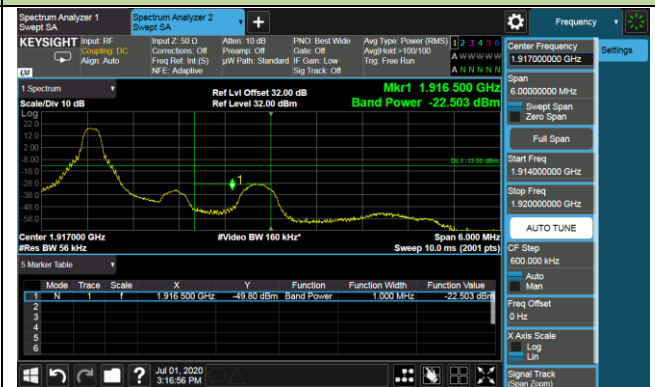

5.5.5. Test Result

Product	LTE-A Cat 16 M.2 Module	Test Engineer	Candy Luo
Test Date	2020/07/01	Test Site	SR6
Test Band	Band 2/5	Test Result	Pass

1.4MHz Channel Bandwidth - 1RB

Lower Band Edge

Lower Extended Band Edge

Upper Band Edge

Upper Extended Band Edge

3MHz Channel Bandwidth - 1RB

Lower Band Edge

Lower Extended Band Edge

5MHz Channel Bandwidth - 1RB

Lower Band Edge

Lower Extended Band Edge

Upper Band Edge

Upper Extended Band Edge

10MHz Channel Bandwidth - 1RB

Lower Band Edge

Lower Extended Band Edge

Upper Band Edge

Upper Extended Band Edge

15MHz Channel Bandwidth - 1RB

Lower Band Edge

Lower Extended Band Edge

Upper Band Edge

Upper Extended Band Edge

20MHz Channel Bandwidth - 1RB

Lower Band Edge

Lower Extended Band Edge

Upper Band Edge