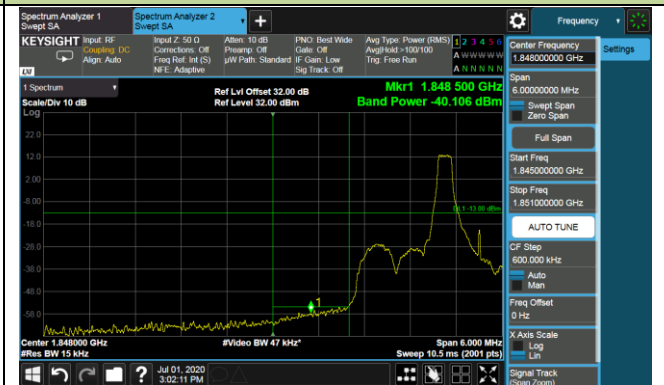

5.5.5. Test Result

Product	LTE-A Cat 16 M.2 Module	Test Engineer	Candy Luo
Test Date	2020/07/01	Test Site	SR6
Test Band	Band 2/5	Test Result	Pass

1.4MHz Channel Bandwidth - 1RB

Lower Band Edge

Lower Extended Band Edge

Upper Band Edge

Upper Extended Band Edge

3MHz Channel Bandwidth - 1RB

Lower Band Edge

Lower Extended Band Edge

5MHz Channel Bandwidth - 1RB

Lower Band Edge

Lower Extended Band Edge

Upper Band Edge

Upper Extended Band Edge

10MHz Channel Bandwidth - 1RB

Lower Band Edge

Lower Extended Band Edge

Upper Band Edge

Upper Extended Band Edge

15MHz Channel Bandwidth - 1RB