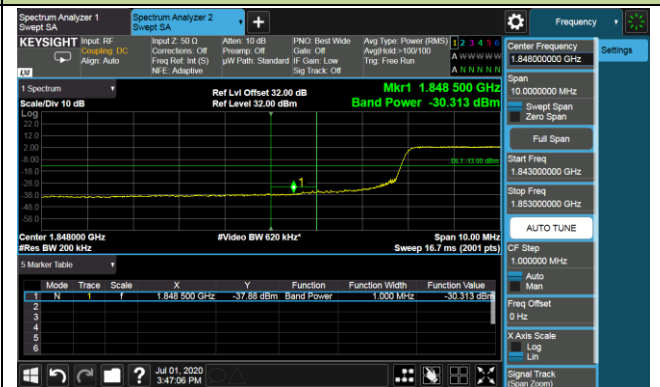

10MHz Channel Bandwidth - Full RB

Lower Band Edge

Lower Extended Band Edge

Upper Band Edge

Upper Extended Band Edge

15MHz Channel Bandwidth - Full RB

Lower Band Edge

Lower Extended Band Edge

Upper Band Edge

Upper Extended Band Edge

20MHz Channel Bandwidth - Full RB

Lower Band Edge

Lower Extended Band Edge

Upper Band Edge

Upper Extended Band Edge

Product	LTE-A Cat 16 M.2 Module	Test Engineer	Candy Luo
Test Date	2020/07/01	Test Site	SR6
Test Band	Band 2	Test Result	Pass

1.4MHz Channel Bandwidth - 1RB

Upper Band Edge

Upper Extended Band Edge

3MHz Channel Bandwidth - 1RB

Upper Band Edge

Upper Extended Band Edge

5MHz Channel Bandwidth - 1RB

Upper Band Edge