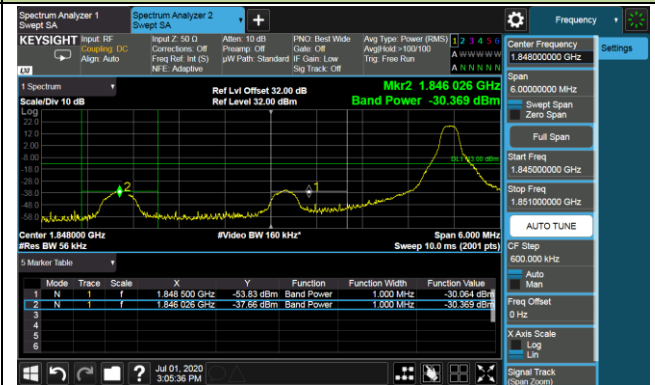

5.5.5. Test Result

Product	LTE-A Cat 16 M.2 Module	Test Engineer	Candy Luo
Test Date	2020/07/01	Test Site	SR6
Test Band	Band 2/5	Test Result	Pass

1.4MHz Channel Bandwidth - 1RB

Lower Band Edge

Lower Extended Band Edge

Upper Band Edge

Upper Extended Band Edge

3MHz Channel Bandwidth - 1RB

Lower Band Edge

Lower Extended Band Edge

5MHz Channel Bandwidth - 1RB

Lower Band Edge

Lower Extended Band Edge

Upper Band Edge

Upper Extended Band Edge

10MHz Channel Bandwidth - 1RB

Lower Band Edge

Lower Extended Band Edge

Upper Band Edge

Upper Extended Band Edge

15MHz Channel Bandwidth - 1RB

Lower Band Edge

Lower Extended Band Edge

Upper Band Edge

Upper Extended Band Edge

20MHz Channel Bandwidth - 1RB

Lower Band Edge

Lower Extended Band Edge

Upper Band Edge