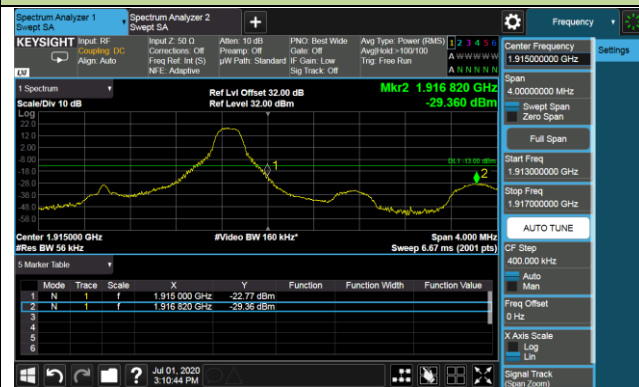

5.5.5. Test Result

Product	LTE-A Cat 16 M.2 Module	Test Engineer	Candy Luo
Test Date	2020/07/01	Test Site	SR6
Test Band	Band 2/5	Test Result	Pass

1.4MHz Channel Bandwidth - 1RB

Lower Band Edge

Lower Extended Band Edge

Upper Band Edge

Upper Extended Band Edge

3MHz Channel Bandwidth - 1RB

Lower Band Edge

Lower Extended Band Edge

5MHz Channel Bandwidth - 1RB

Lower Band Edge

Lower Extended Band Edge

Upper Band Edge

Upper Extended Band Edge

10MHz Channel Bandwidth - 1RB

Lower Band Edge

Lower Extended Band Edge

Upper Band Edge

Upper Extended Band Edge

15MHz Channel Bandwidth - 1RB

Lower Band Edge

Lower Extended Band Edge

Upper Band Edge

Upper Extended Band Edge

20MHz Channel Bandwidth - 1RB

Lower Band Edge

Lower Extended Band Edge

Upper Band Edge