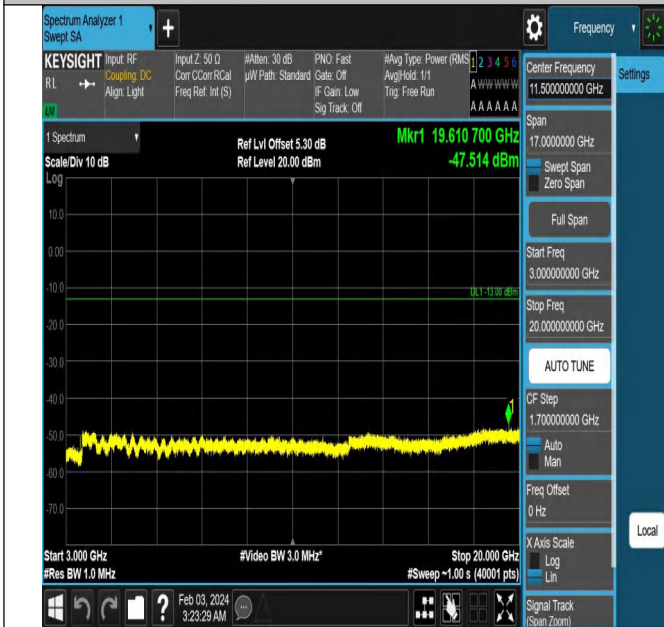

Band66_15MHz_QPSK_132597_1RB#0_3000~20000_3000~20000