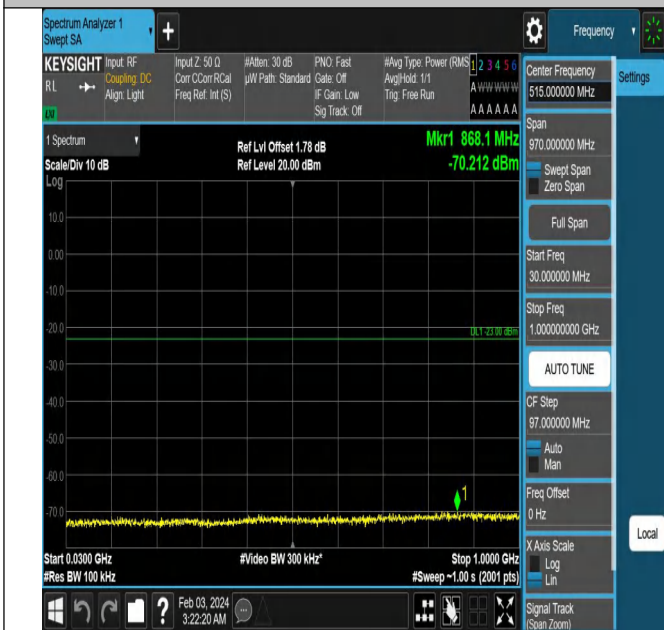

Band66_15MHz_QPSK_132047_1RB#0_30~1000_30~1000