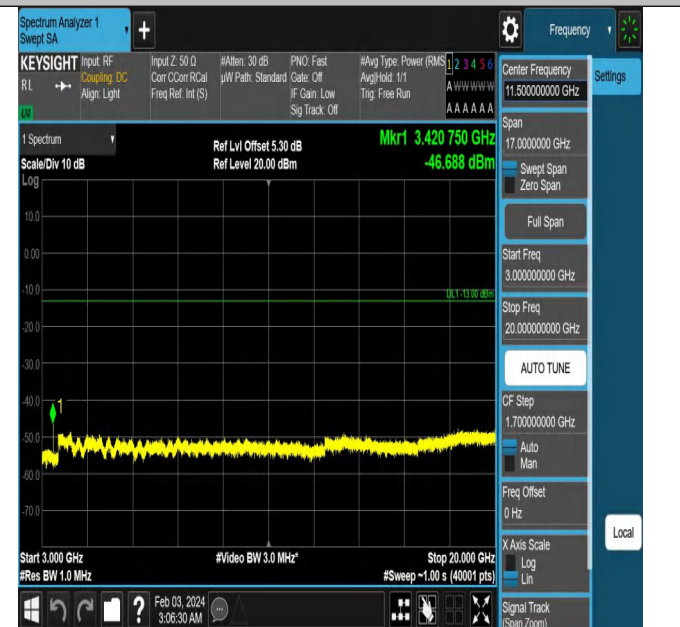

Band66_3MHz_QPSK_131987_1RB#0_3000~20000_3000~2

00

0000