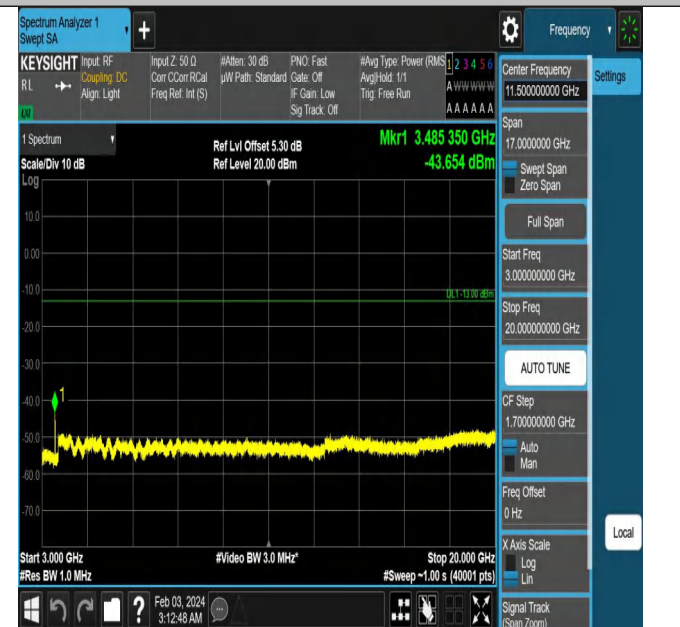

Band66_5MHz_QPSK_132322_1RB#0_3000~20000_3000~2

00

0000