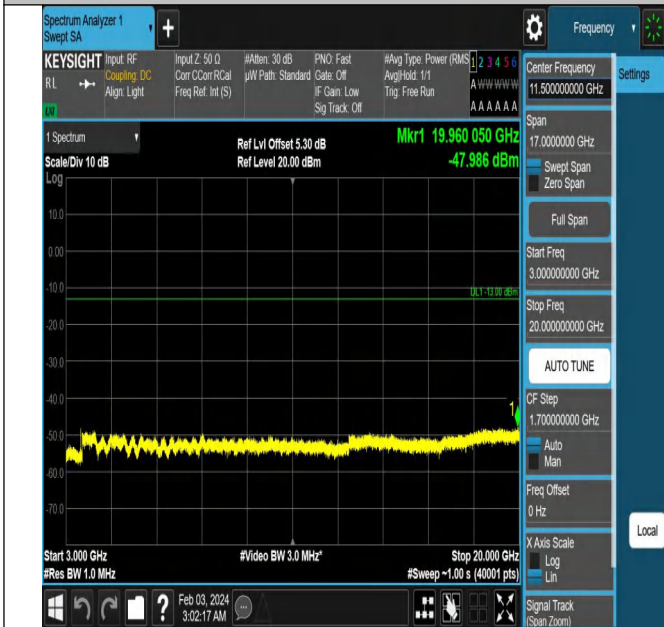

Band66_1.4MHz_QPSK_132665_1RB#0_30~1000_30~1000

Band66_1.4MHz_QPSK_132665_1RB#0_1000~3000_1000~3000

Band66_1.4MHz_QPSK_132665_1RB#0_3000~20000_3000~20000

Band66_3MHz_QPSK_131987_1RB#0_0.009~0.15_0.009~0.15