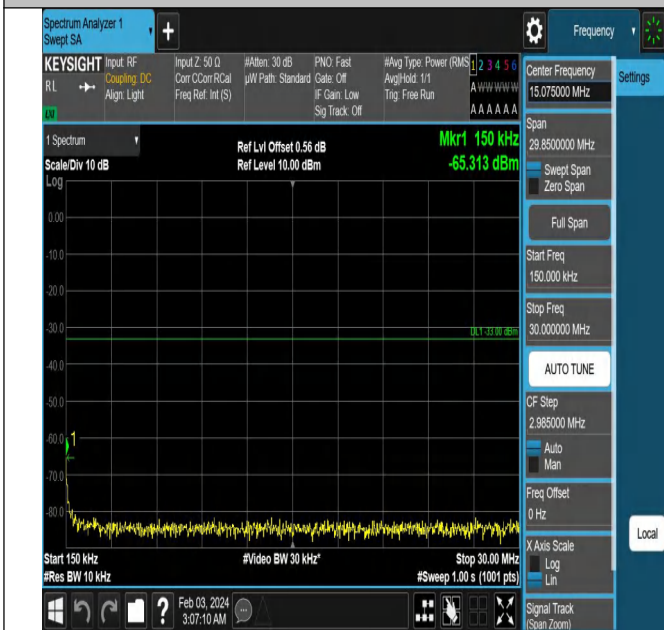

15

Band66_3MHz_QPSK_132322_1RB#0_0.15~30_0.15~30

Band66_3MHz_QPSK_132322_1RB#0_30~1000_30~1000

Band66_3MHz_QPSK_132322_1RB#0_1000~3000_1000~30

00

Band66_3MHz_QPSK_132322_1RB#0_3000~20000_3000~20000

Band66_3MHz_QPSK_132657_1RB#0_0.009~0.15_0.009~0.15