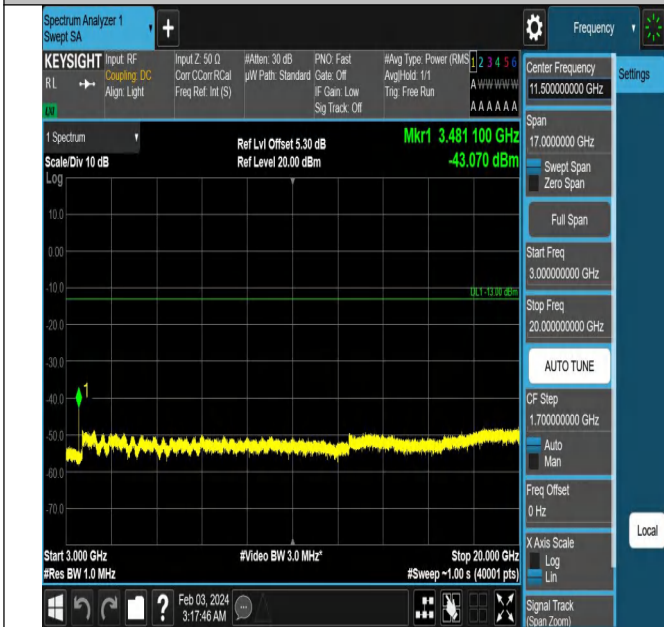

Band66_10MHz_QPSK_132322_1RB#0_3000~20000_3000~20000