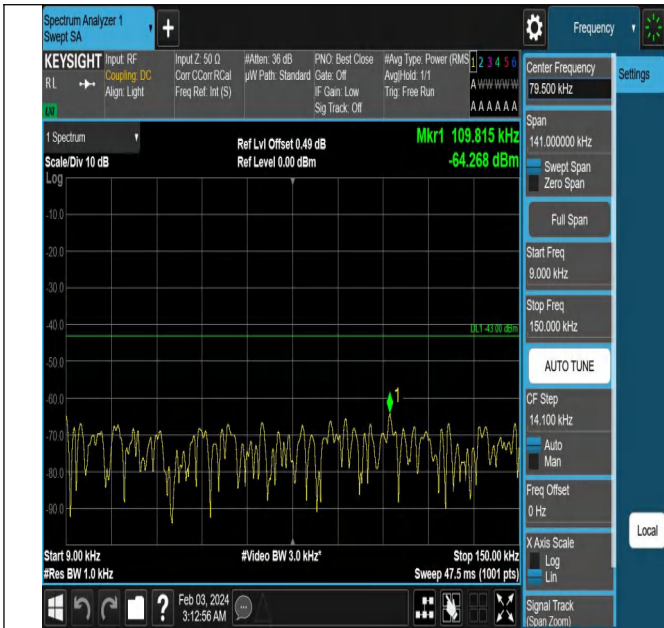

Band66_5MHz_QPSK_132322_1RB#0_0.15~30_0.15~30

Band66_5MHz_QPSK_132322_1RB#0_30~1000_30~1000

Band66_5MHz_QPSK_132322_1RB#0_1000~3000_1000~30

Band66_5MHz_QPSK_132322_1RB#0_3000~20000_3000~2

00

0000

Band66_5MHz_QPSK_132647_1RB#0_0.009~0.15_0.009~0.