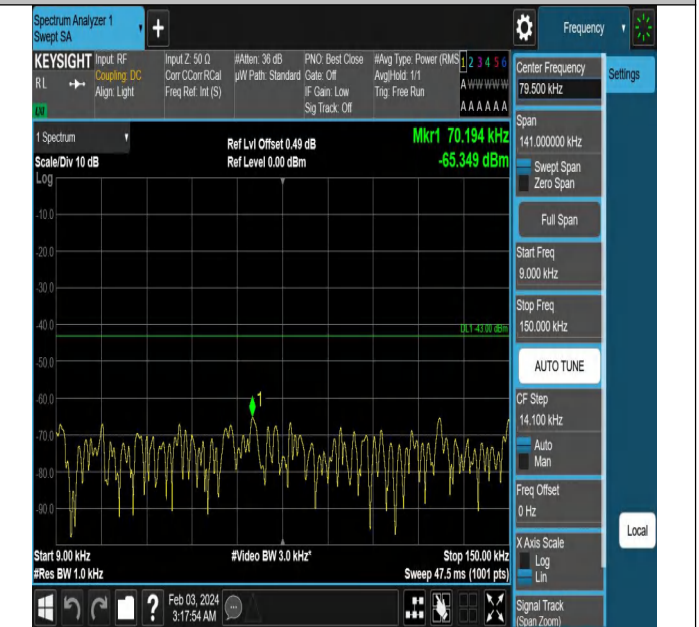

Band66_10MHz_QPSK_132622_1RB#0_0.009~0.15_0.009~0.15