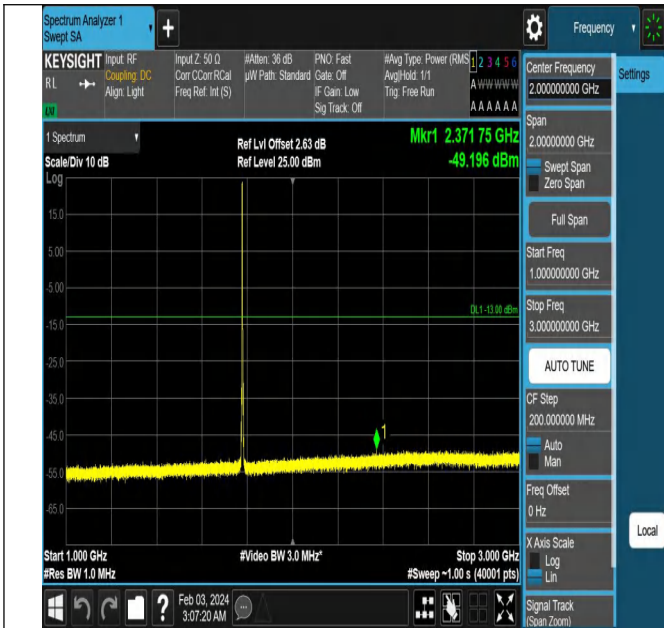

Band66_3MHz_QPSK_132657_1RB#0_1000~3000_1000~30

00

0000