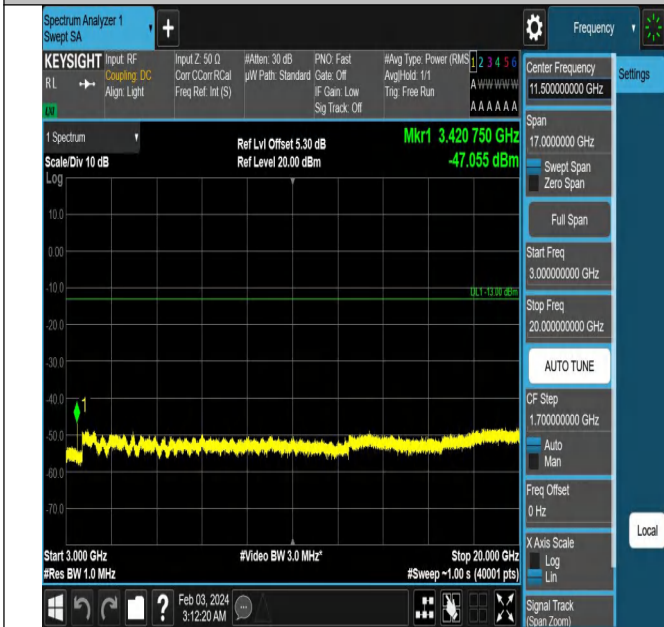

Band66_5MHz_QPSK_131997_1RB#0_3000~20000_3000~20000