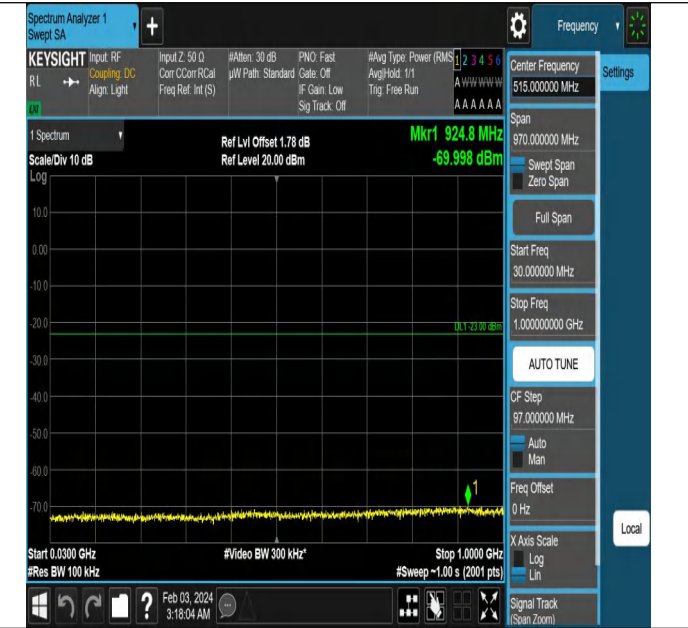

Band66_10MHz_QPSK_132322_1RB#0_0.15~30_0.15~30

Band66_10MHz_QPSK_132322_1RB#0_30~1000_30~1000

Band66_10MHz_QPSK_132322_1RB#0_1000~3000_1000~3000

Band66_10MHz_QPSK_132322_1RB#0_3000~20000_3000~20000

Band66_10MHz_QPSK_132622_1RB#0_0.009~0.15_0.009~0.15