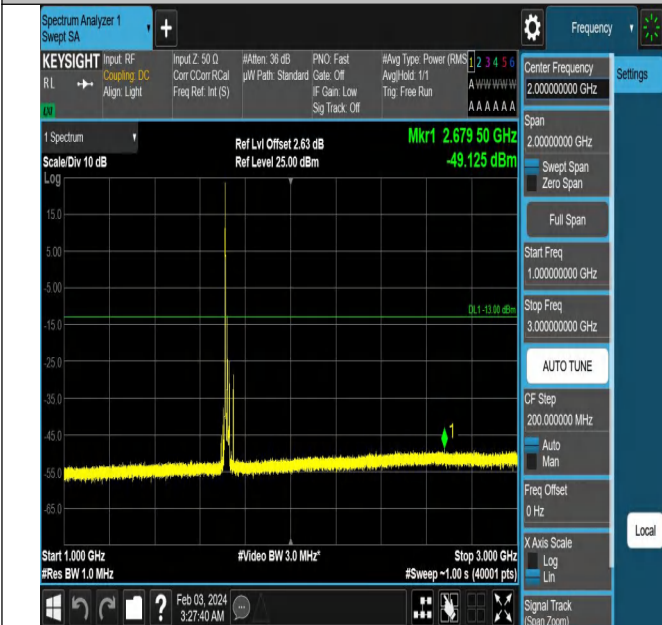

Band66_20MHz_QPSK_132072_1RB#0_1000~3000_1000~3

000

20000