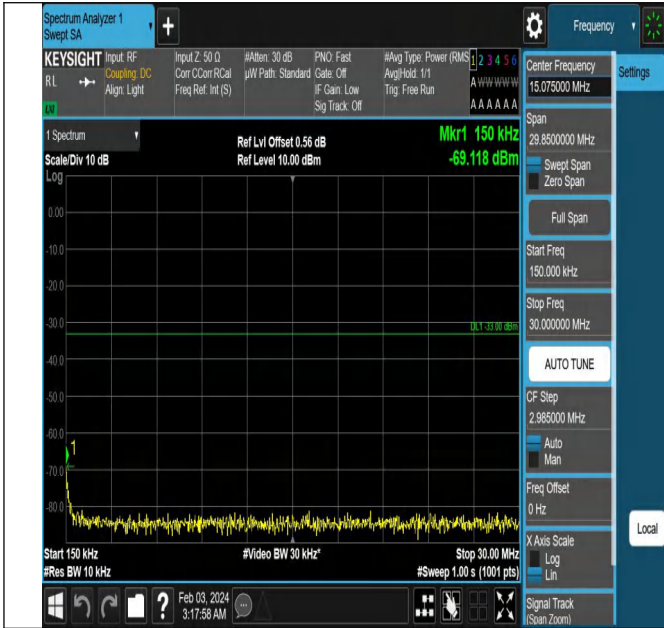

Band66_10MHz_QPSK_132322_1RB#0_0.15~30_0.15~30

Band66_10MHz_QPSK_132322_1RB#0_30~1000_30~1000

Band66_10MHz_QPSK_132322_1RB#0_1000~3000_1000~3000

Band66_10MHz_QPSK_132322_1RB#0_3000~20000_3000~20000

Band66_10MHz_QPSK_132622_1RB#0_0.009~0.15_0.009~0.15