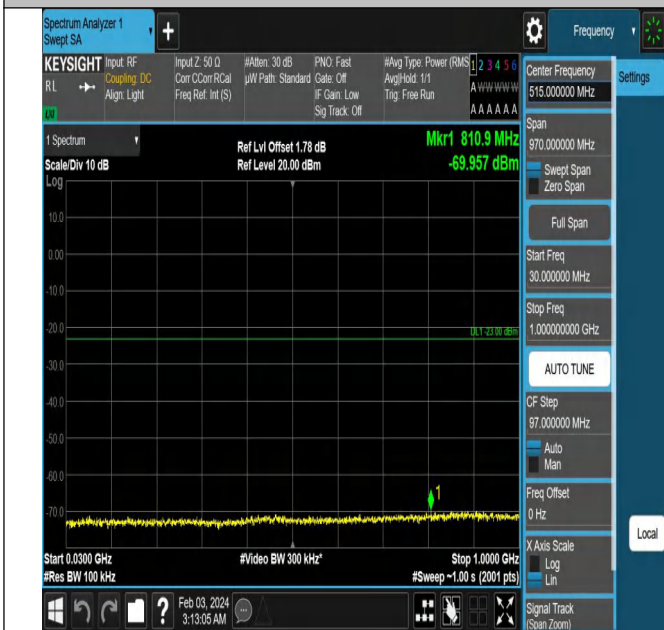

Band66_5MHz_QPSK_132647_1RB#0_30~1000_30~1000

00