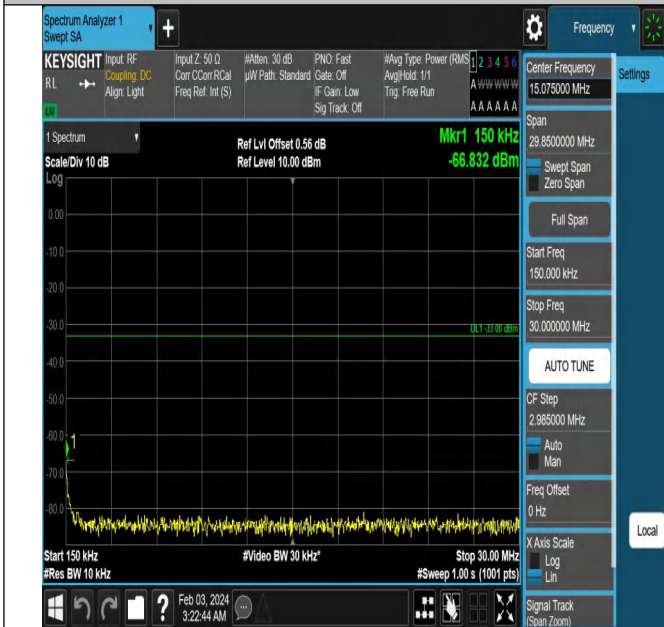

Band66_15MHz_QPSK_132047_1RB#0_0.15~30_0.15~30

Band66_15MHz_QPSK_132047_1RB#0_30~1000_30~1000

Band66_15MHz_QPSK_132047_1RB#0_1000~3000_1000~3000

Band66_15MHz_QPSK_132047_1RB#0_3000~20000_3000~20000

Band66_15MHz_QPSK_132322_1RB#0_0.009~0.15_0.009~0.15