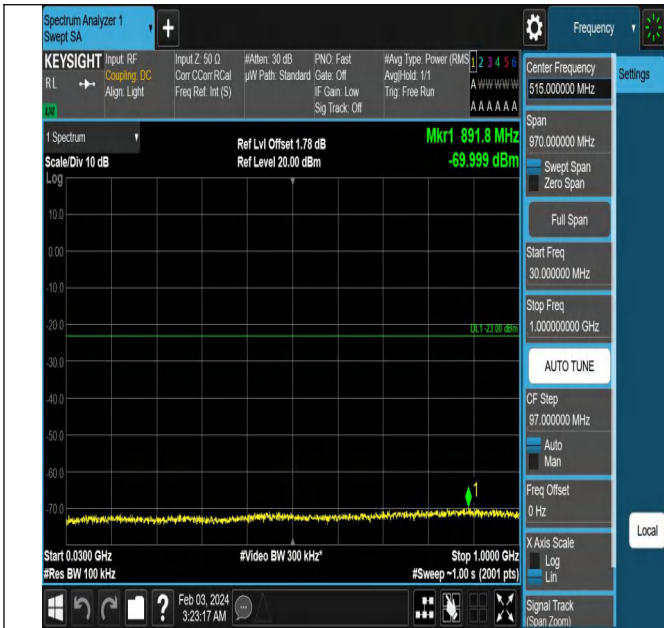

Band66_15MHz_QPSK_132597_1RB#0_30~1000_30~1000