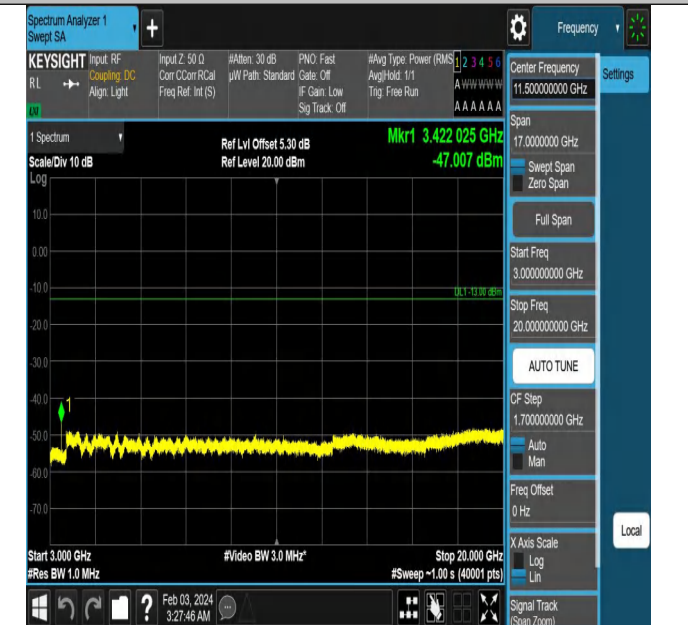

Band66_20MHz_QPSK_132072_1RB#0_3000~20000_3000~

000

20000