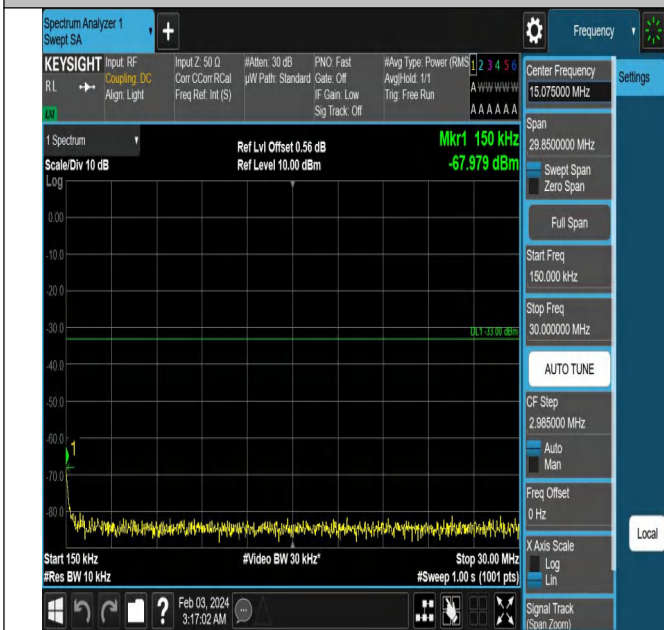

15

Band66_5MHz_QPSK_132647_1RB#0_0.15~30_0.15~30

Band66_5MHz_QPSK_132647_1RB#0_30~1000_30~1000

Band66_5MHz_QPSK_132647_1RB#0_1000~3000_1000~30

00

Band66_5MHz_QPSK_132647_1RB#0_3000~20000_3000~20000

Band66_10MHz_QPSK_132022_1RB#0_0.009~0.15_0.009~0.15