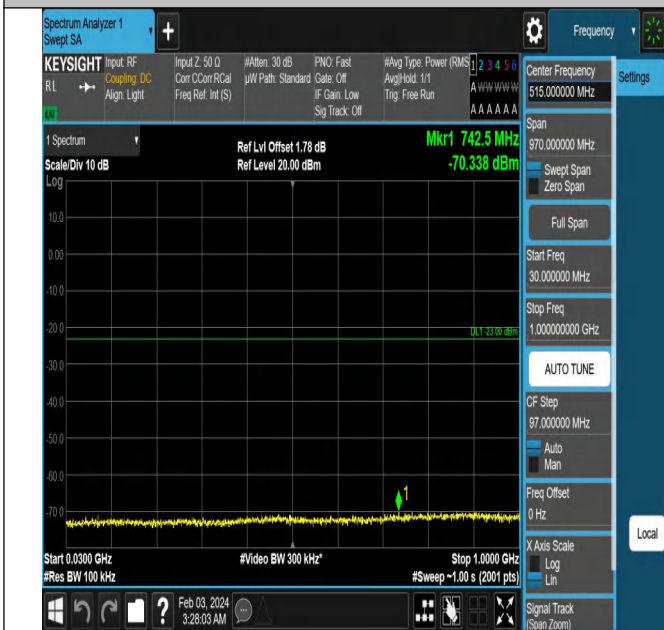

Band66_20MHz_QPSK_132322_1RB#0_30~1000_30~1000