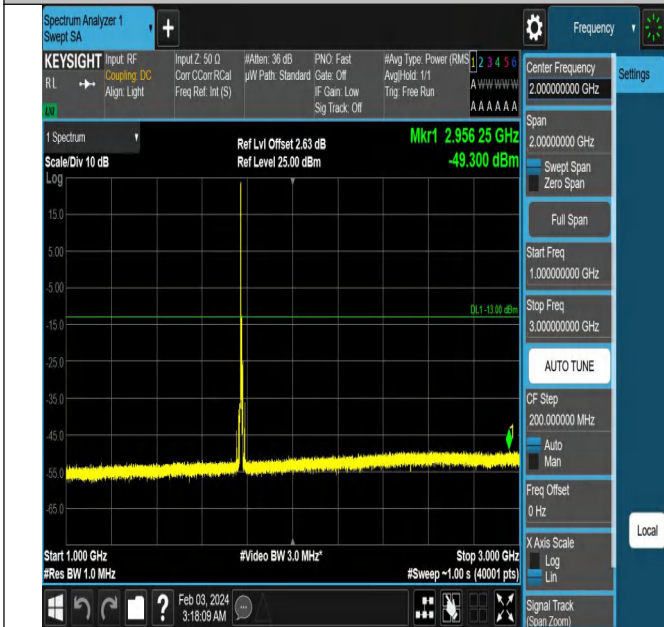

Band66_10MHz_QPSK_132622_1RB#0_1000~3000_1000~3

000

20000