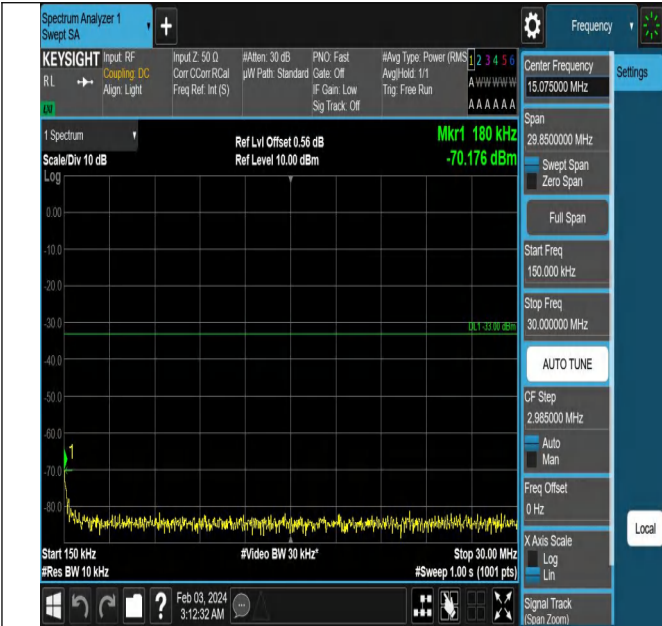

Band66_5MHz_QPSK_131997_1RB#0_0.15~30_0.15~30

15

Band66_5MHz_QPSK_131997_1RB#0_30~1000_30~1000

Band66_5MHz_QPSK_131997_1RB#0_1000~3000_1000~3000

Band66_5MHz_QPSK_131997_1RB#0_3000~20000_3000~20000

Band66_5MHz_QPSK_132322_1RB#0_0.009~0.15_0.009~0.15