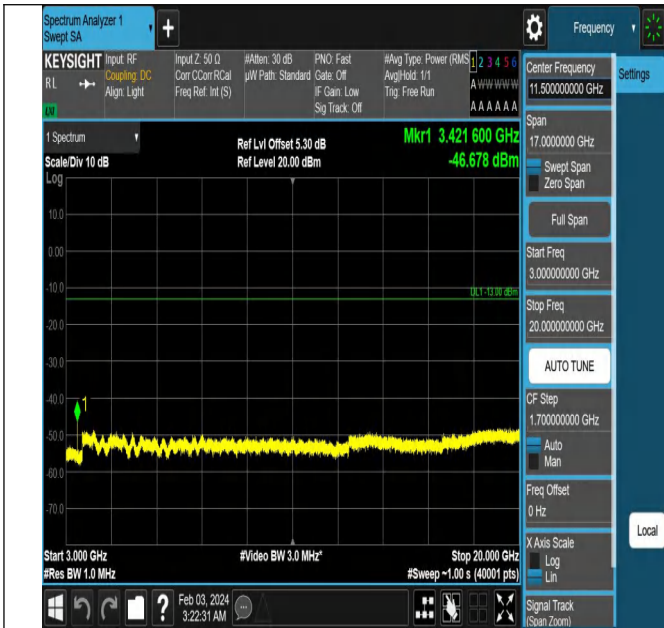

Band66_15MHz_QPSK_132047_1RB#0_3000~20000_3000~20000