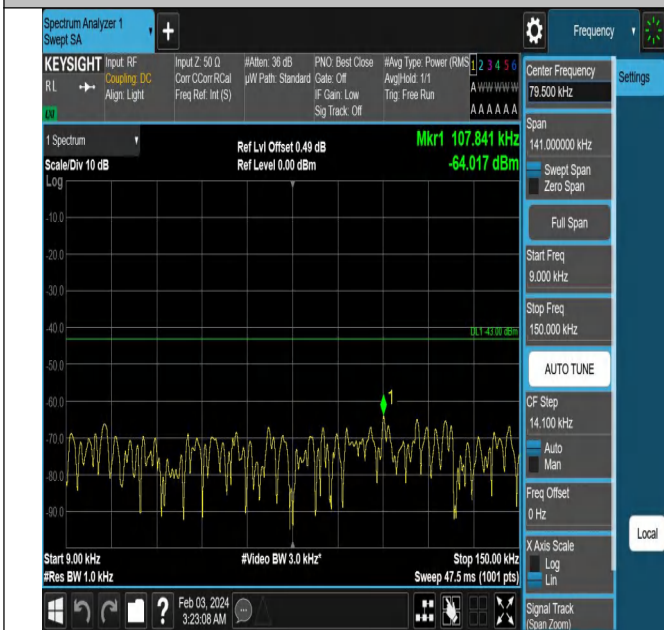

Band66_15MHz_QPSK_132322_1RB#0_0.15~30_0.15~30

Band66_15MHz_QPSK_132322_1RB#0_30~1000_30~1000

Band66_15MHz_QPSK_132322_1RB#0_1000~3000_1000~3000

Band66_15MHz_QPSK_132322_1RB#0_3000~20000_3000~20000

Band66_15MHz_QPSK_132597_1RB#0_0.009~0.15_0.009~0.15