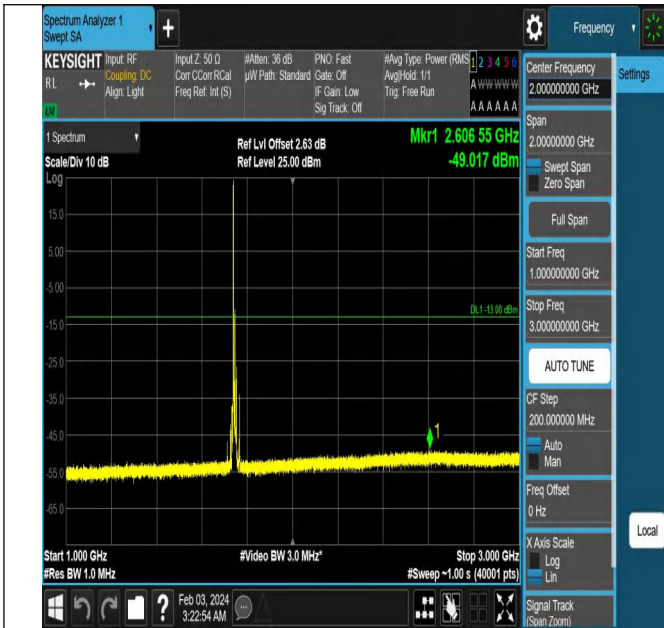

Band66_15MHz_QPSK_132322_1RB#0_1000~3000_1000~3000