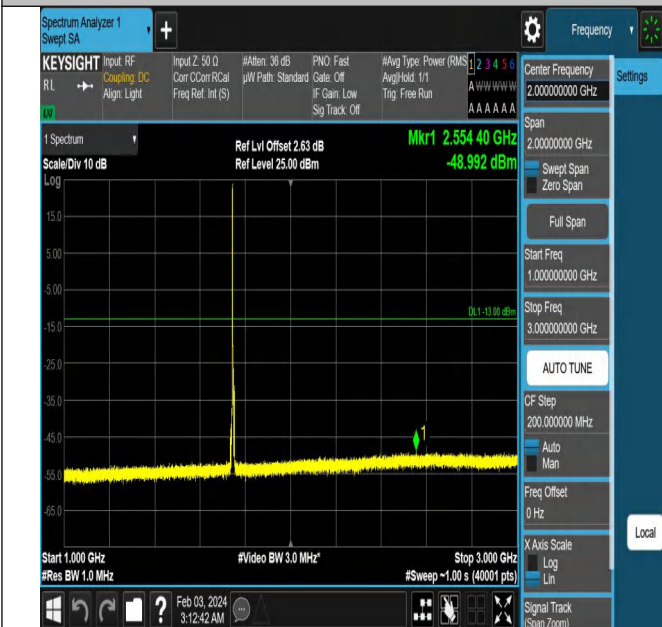

Band66_5MHz_QPSK_132322_1RB#0_1000~3000_1000~30

00

0000