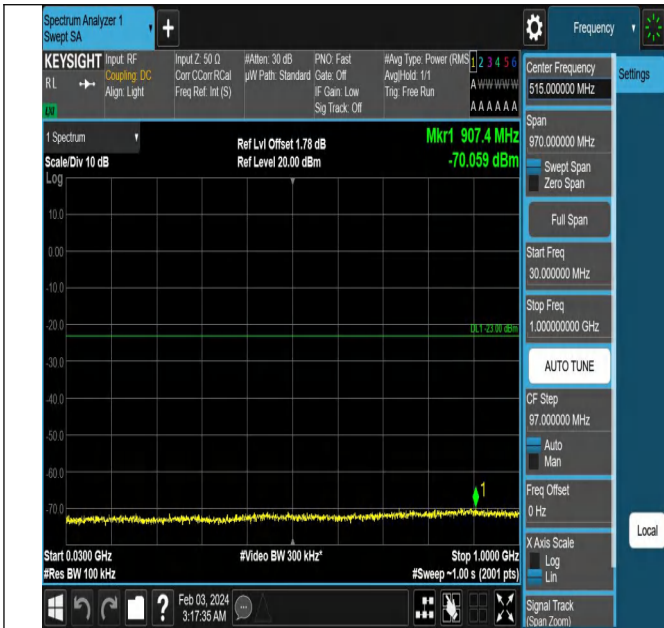

Band66_10MHz_QPSK_132322_1RB#0_30~1000_30~1000