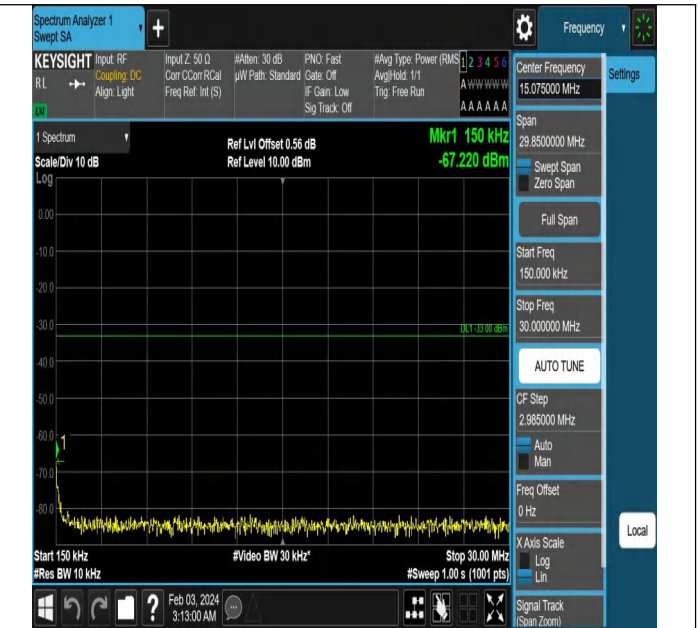

Band66_5MHz_QPSK_132322_1RB#0_0.15~30_0.15~30

Band66_5MHz_QPSK_132322_1RB#0_30~1000_30~1000

Band66_5MHz_QPSK_132322_1RB#0_1000~3000_1000~30

Band66_5MHz_QPSK_132322_1RB#0_3000~20000_3000~2

00

0000

Band66_5MHz_QPSK_132647_1RB#0_0.009~0.15_0.009~0.