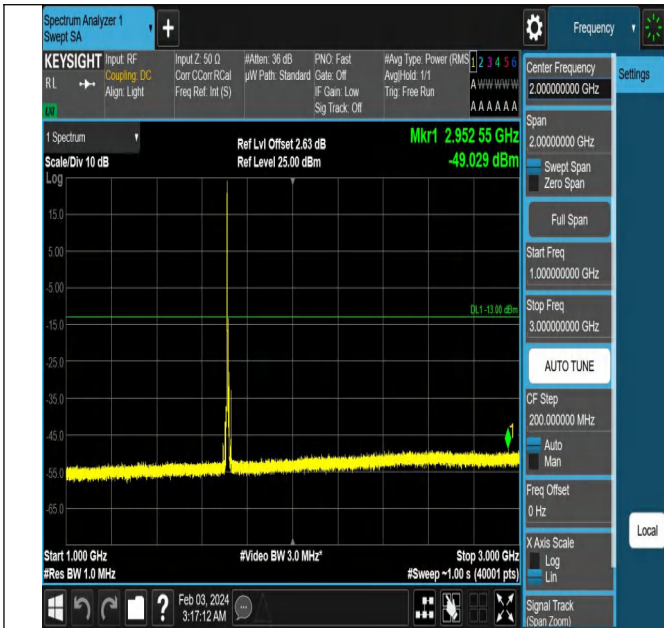

Band66_10MHz_QPSK_132022_1RB#0_1000~3000_1000~3000