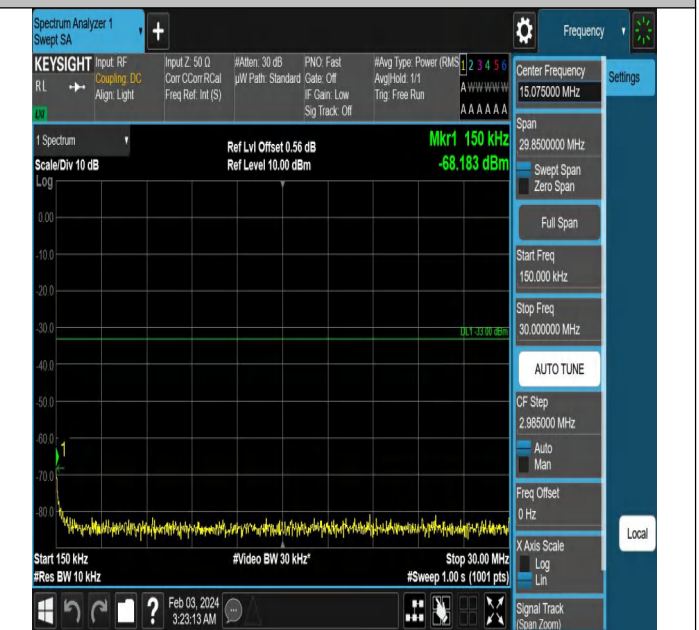

Band66_15MHz_QPSK_132322_1RB#0_0.15~30_0.15~30

Band66_15MHz_QPSK_132322_1RB#0_30~1000_30~1000

Band66_15MHz_QPSK_132322_1RB#0_1000~3000_1000~3000

Band66_15MHz_QPSK_132322_1RB#0_3000~20000_3000~20000

Band66_15MHz_QPSK_132597_1RB#0_0.009~0.15_0.009~0.15