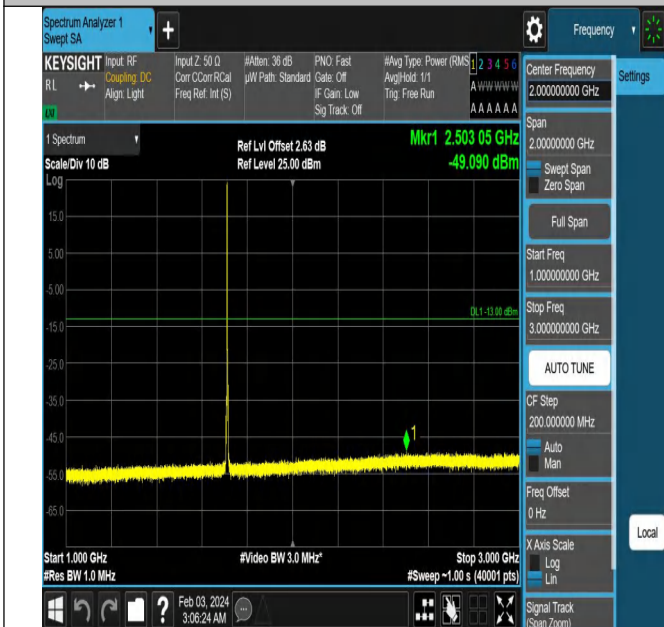

Band66_3MHz_QPSK_131987_1RB#0_1000~3000_1000~30

00

0000