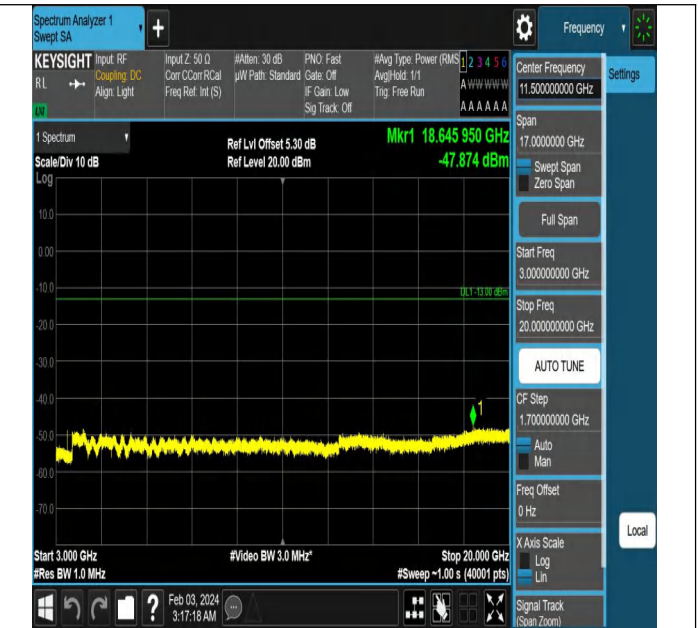

Band66_10MHz_QPSK_132022_1RB#0_3000~20000_3000~20000