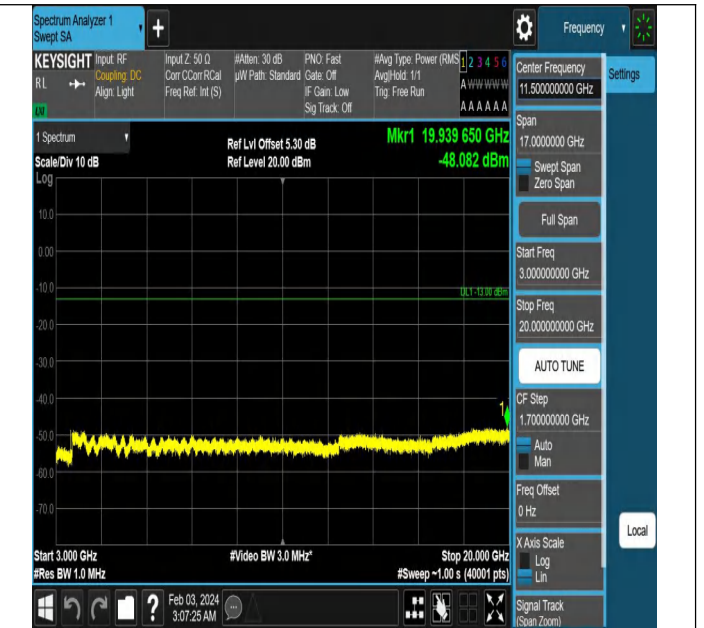

Band66_3MHz_QPSK_132657_1RB#0_3000~20000_3000~2

00

0000