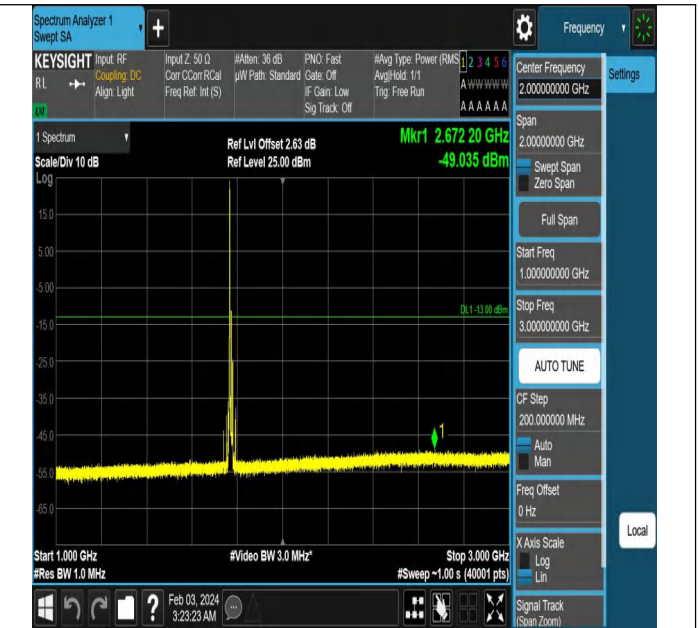

Band66_15MHz_QPSK_132597_1RB#0_1000~3000_1000~3000