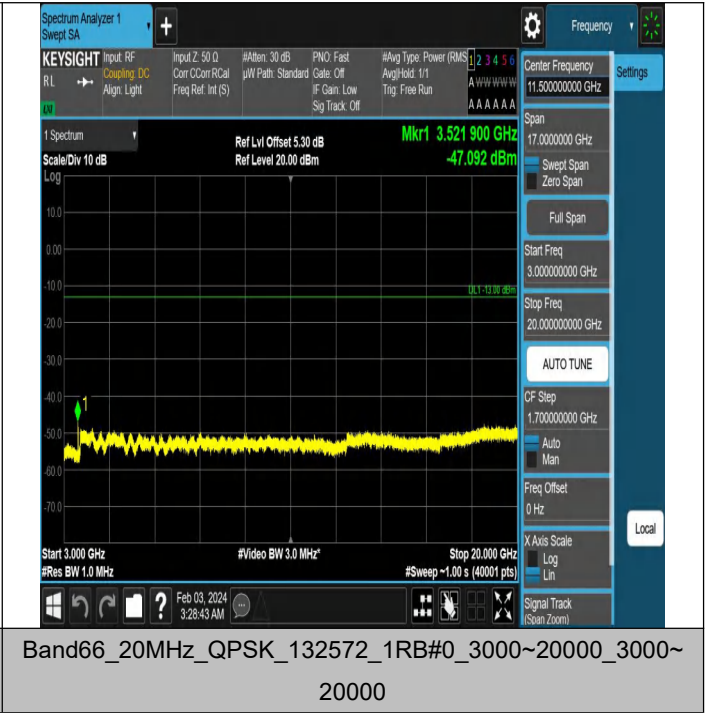

Band66_20MHz_QPSK_132572_1RB#0_0.15~30_0.15~30

Band66_20MHz_QPSK_132572_1RB#0_30~1000_30~1000

Frequency Stability

Test Result

Voltage										
Band	Bandwidth	Modulation	Channel	RB Configure	Voltage [Vdc]	Temperature (°C)	Deviation (Hz)	Deviation (ppm)	Limit (ppm)	Verdict
Band66	20MHz	QPSK	132322	100RB#0	VN	NT	-4.50	-0.002579	±2.5	PASS
Band66	20MHz	QPSK	132322	100RB#0	VL	NT	-6.06	-0.003473	±2.5	PASS
Band66	20MHz	QPSK	132322	100RB#0	VH	NT	-6.29	-0.003605	±2.5	PASS