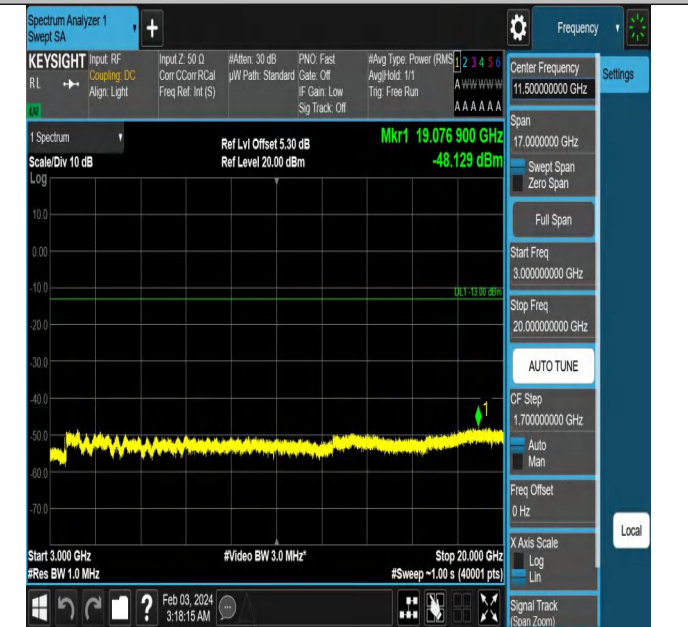

Band66_10MHz_QPSK_132622_1RB#0_3000~20000_3000~

000

20000