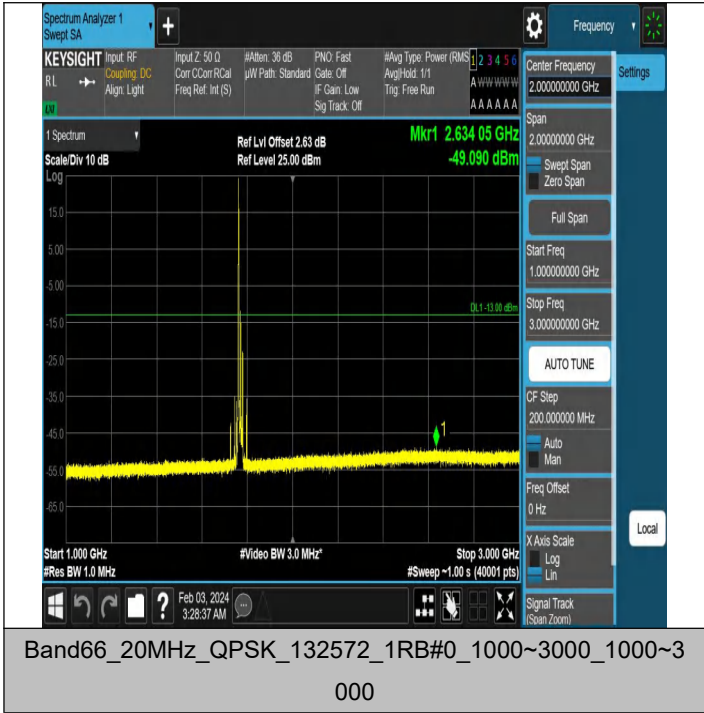

Band66_20MHz_QPSK_132572_1RB#0_0.15~30_0.15~30

Band66_20MHz_QPSK_132572_1RB#0_30~1000_30~1000

Frequency Stability

Test Result

Voltage										
Band	Bandwidth	Modulation	Channel	RB Configure	Voltage [Vdc]	Temperature (°C)	Deviation (Hz)	Deviation (ppm)	Limit (ppm)	Verdict
Band66	20MHz	QPSK	132322	100RB#0	VN	NT	-4.50	-0.002579	±2.5	PASS
Band66	20MHz	QPSK	132322	100RB#0	VL	NT	-6.06	-0.003473	±2.5	PASS
Band66	20MHz	QPSK	132322	100RB#0	VH	NT	-6.29	-0.003605	±2.5	PASS