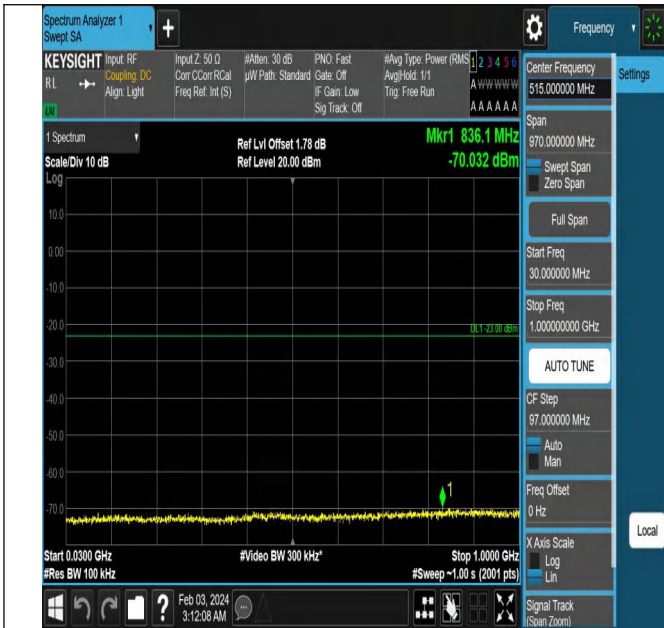

Band66_5MHz_QPSK_131997_1RB#0_30~1000_30~1000