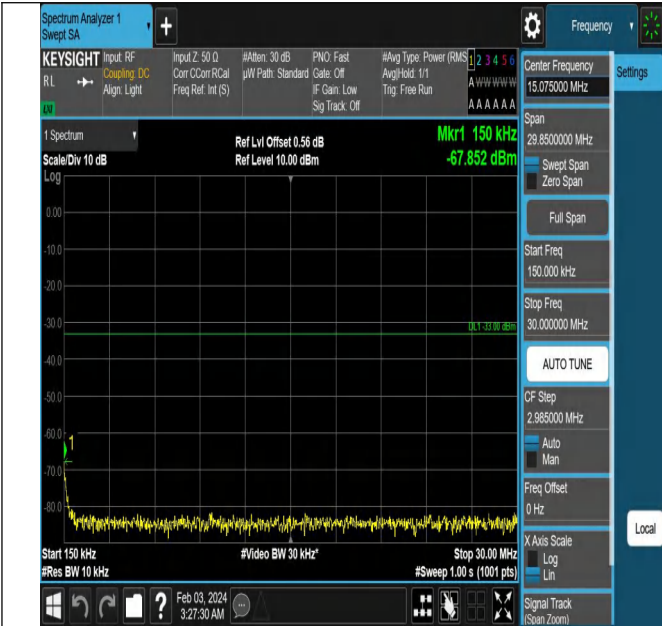

Band66_15MHz_QPSK_132597_1RB#0_0.15~30_0.15~30

Band66_15MHz_QPSK_132597_1RB#0_30~1000_30~1000

Band66_15MHz_QPSK_132597_1RB#0_1000~3000_1000~3000

Band66_15MHz_QPSK_132597_1RB#0_3000~20000_3000~20000

Band66_20MHz_QPSK_132072_1RB#0_0.009~0.15_0.009~0.15