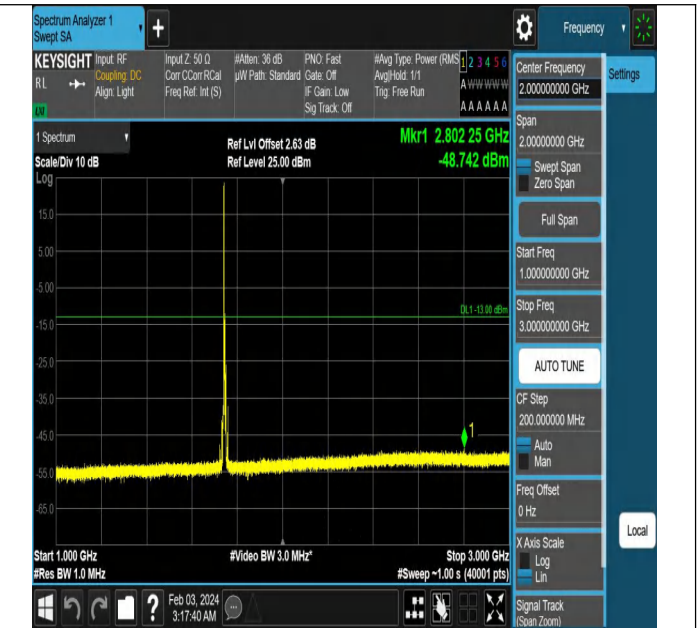

Band66_10MHz_QPSK_132322_1RB#0_1000~3000_1000~3000