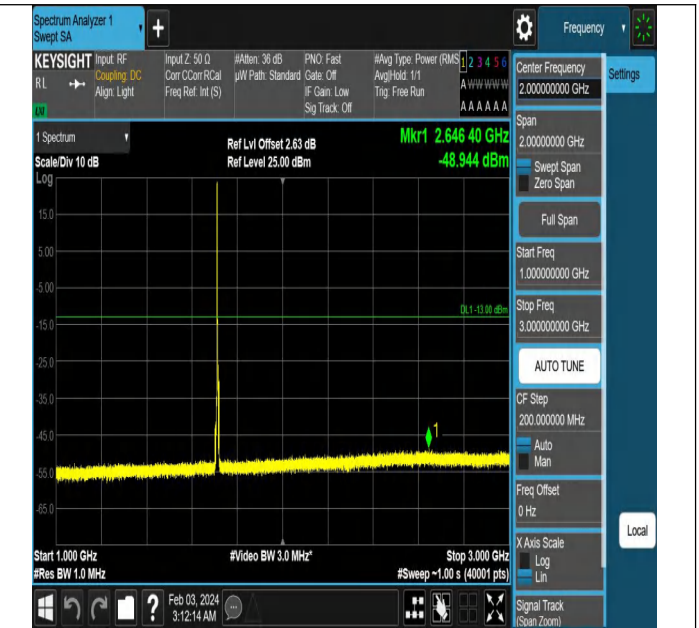

Band66_5MHz_QPSK_131997_1RB#0_1000~3000_1000~3000