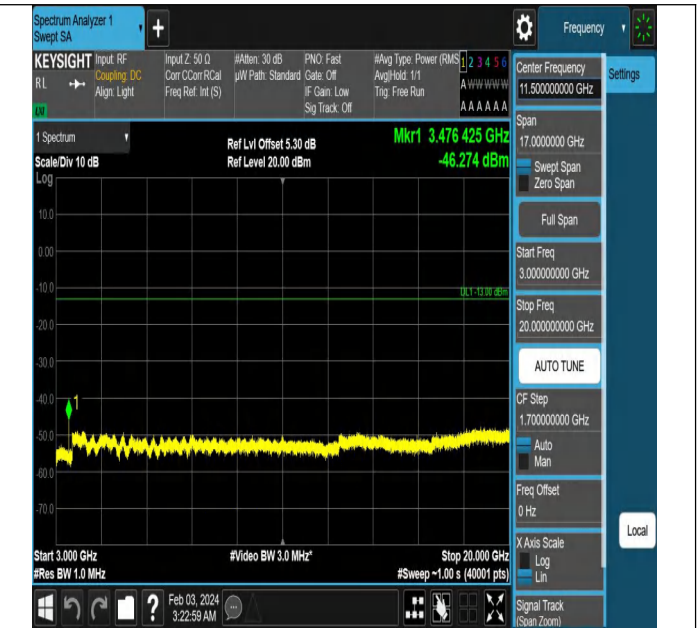

Band66_15MHz_QPSK_132322_1RB#0_3000~20000_3000~20000