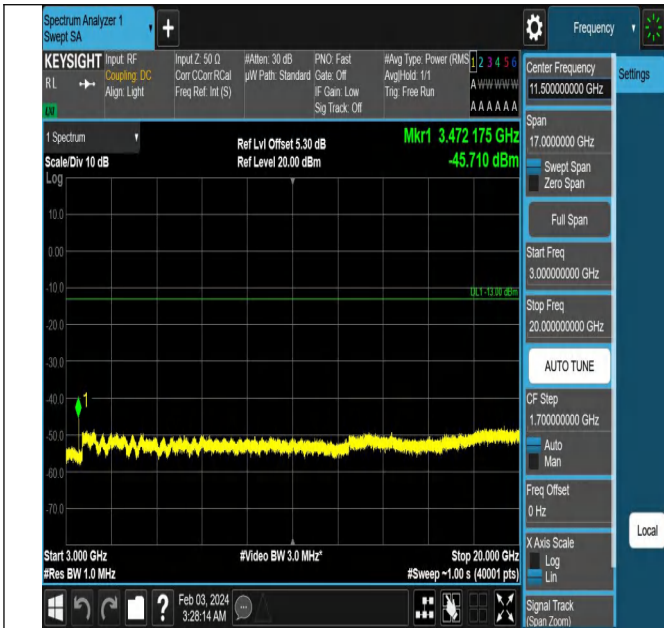

Band66_20MHz_QPSK_132322_1RB#0_3000~20000_3000~20000