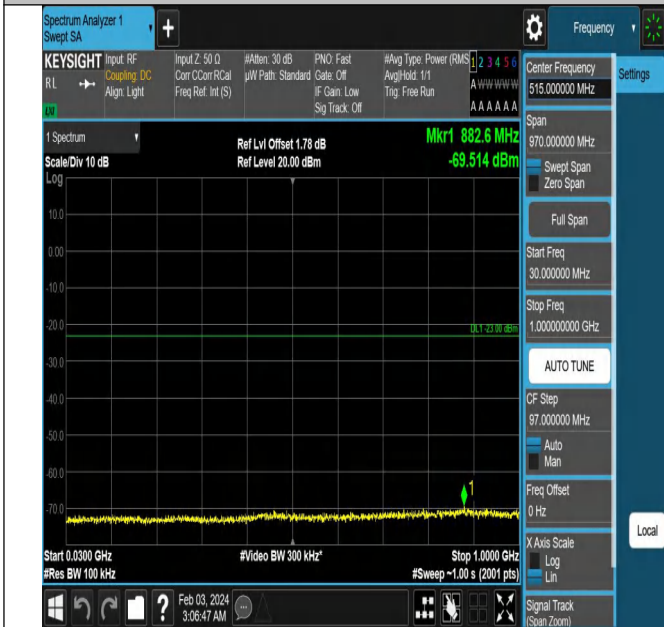

Band66_3MHz_QPSK_132322_1RB#0_30~1000_30~1000