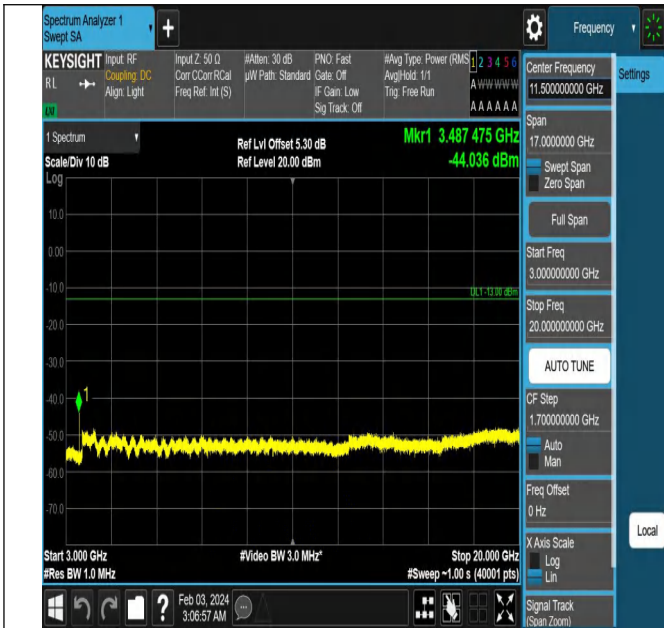

15

Band66_3MHz_QPSK_132322_1RB#0_0.15~30_0.15~30

Band66_3MHz_QPSK_132322_1RB#0_30~1000_30~1000

Band66_3MHz_QPSK_132322_1RB#0_1000~3000_1000~30

00

Band66_3MHz_QPSK_132322_1RB#0_3000~20000_3000~20000

Band66_3MHz_QPSK_132657_1RB#0_0.009~0.15_0.009~0.15