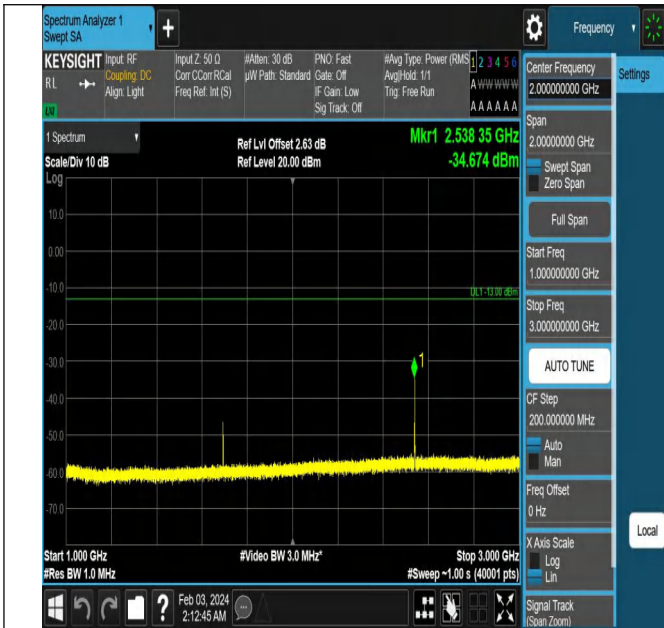

Band5_3MHz_QPSK_20415_1RB#0_3000~10000_3000~10000

Band5_3MHz_QPSK_20525_1RB#0_3000~10000_3000~10000

Band5_3MHz_QPSK_20635_1RB#0_0.009~0.15_0.009~0.15

Band5_3MHz_QPSK_20635_1RB#0_0.15~30_0.15~30

Band5_3MHz_QPSK_20635_1RB#0_30~1000_30~1000