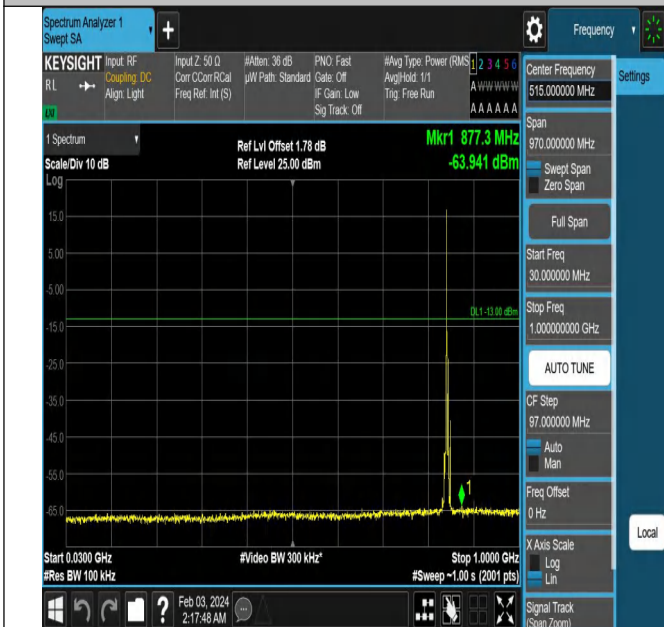

Band5_5MHz_QPSK_20625_1RB#0_30~1000_30~1000