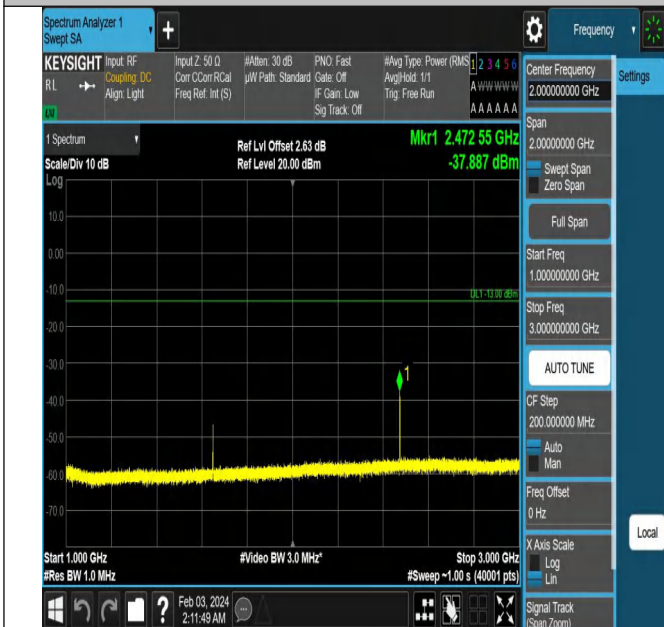

0

Band5_1.4MHz_QPSK_20643_1RB#0_3000~10000_3000~10

Band5_3MHz_QPSK_20415_1RB#0_0.009~0.15_0.009~0.15

000

Band5_3MHz_QPSK_20415_1RB#0_0.15~30_0.15~30

Band5_3MHz_QPSK_20415_1RB#0_30~1000_30~1000

Band5_3MHz_QPSK_20415_1RB#0_1000~3000_1000~3000