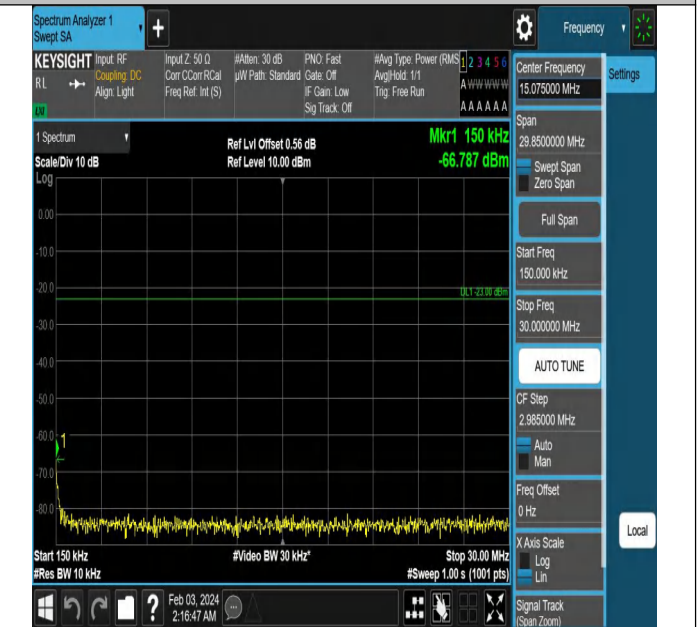

Band5_5MHz_QPSK_20425_1RB#0_0.15~30_0.15~30