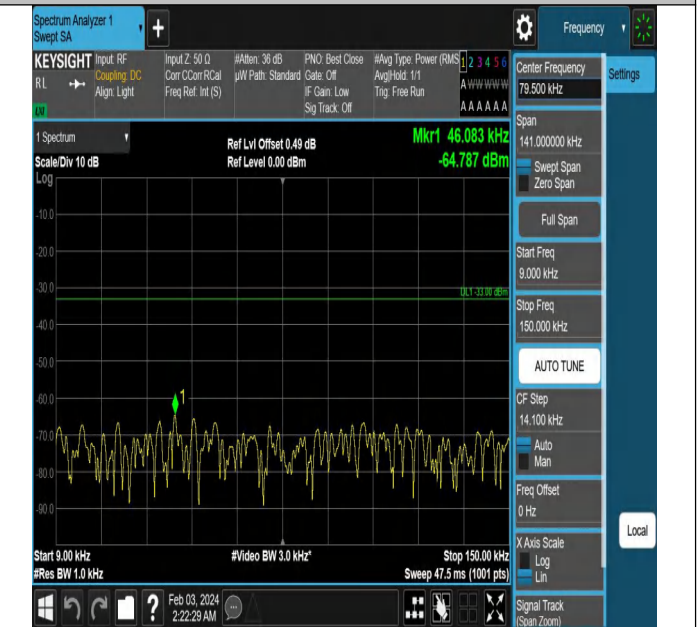

Band5_10MHz_QPSK_20600_1RB#0_0.009~0.15_0.009~0.1

000

5