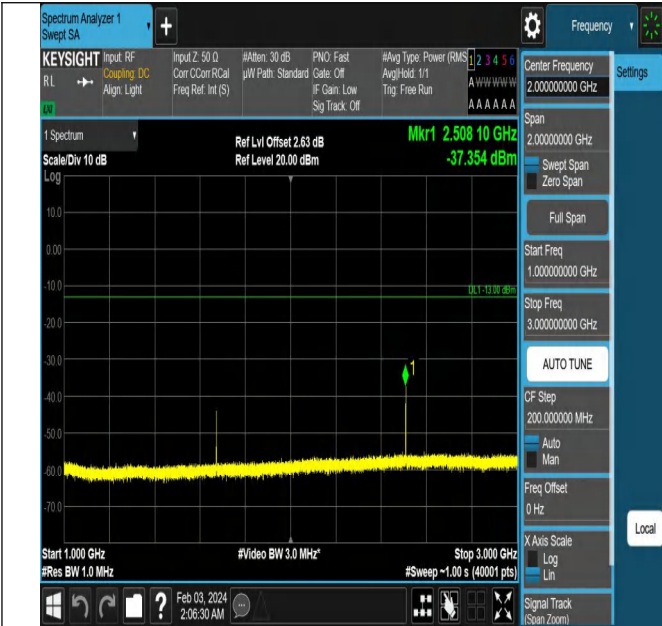

Band5_1.4MHz_QPSK_20407_1RB#0_3000~10000_3000~10

000

Band5_1.4MHz_QPSK_20525_1RB#0_0.009~0.15_0.009~0.1

5

Band5_1.4MHz_QPSK_20525_1RB#0_0.15~30_0.15~30

Band5_1.4MHz_QPSK_20525_1RB#0_30~1000_30~1000

Band5_1.4MHz_QPSK_20525_1RB#0_1000~3000_1000~300

0

Band5_1.4MHz_QPSK_20525_1RB#0_3000~10000_3000~10

000

Band5_1.4MHz_QPSK_20643_1RB#0_0.009~0.15_0.009~0.1

5

Band5_1.4MHz_QPSK_20643_1RB#0_0.15~30_0.15~30

Band5_1.4MHz_QPSK_20643_1RB#0_30~1000_30~1000

Band5_1.4MHz_QPSK_20643_1RB#0_1000~3000_1000~300