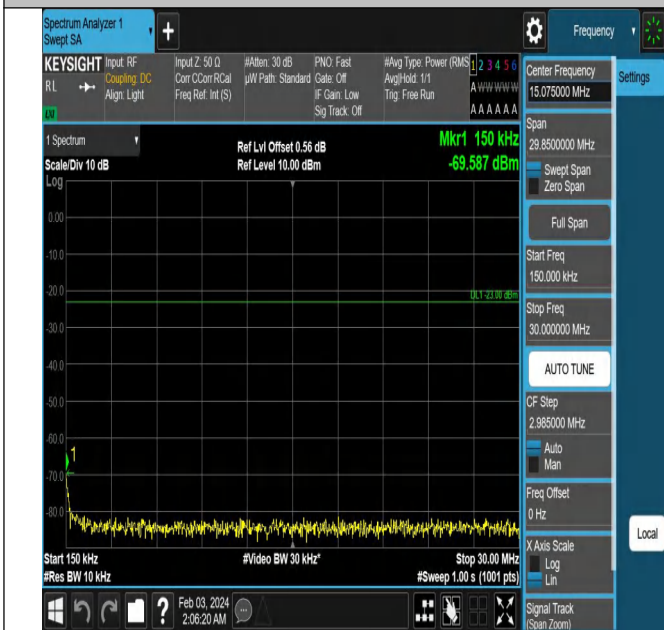

Band5_1.4MHz_QPSK_20407_1RB#0_3000~10000_3000~10

000

Band5_1.4MHz_QPSK_20525_1RB#0_0.009~0.15_0.009~0.1

5

Band5_1.4MHz_QPSK_20525_1RB#0_0.15~30_0.15~30

Band5_1.4MHz_QPSK_20525_1RB#0_30~1000_30~1000

Band5_1.4MHz_QPSK_20525_1RB#0_1000~3000_1000~300

0

Band5_1.4MHz_QPSK_20525_1RB#0_3000~10000_3000~10

000

Band5_1.4MHz_QPSK_20643_1RB#0_0.009~0.15_0.009~0.1

5

Band5_1.4MHz_QPSK_20643_1RB#0_0.15~30_0.15~30

Band5_1.4MHz_QPSK_20643_1RB#0_30~1000_30~1000

Band5_1.4MHz_QPSK_20643_1RB#0_1000~3000_1000~300