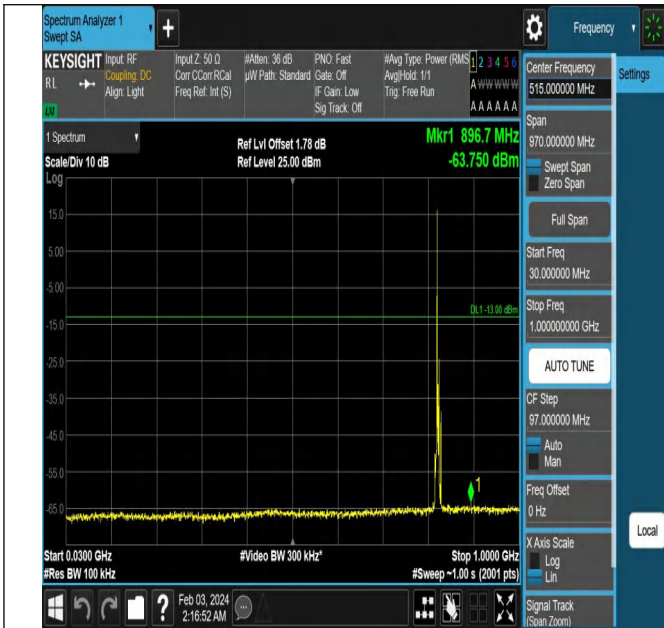

Band5_3MHz_QPSK_20635_1RB#0_1000~3000_1000~3000

Band5_3MHz_QPSK_20635_1RB#0_3000~10000_3000~100
00

Band5_5MHz_QPSK_20425_1RB#0_0.009~0.15_0.009~0.15

Band5_5MHz_QPSK_20425_1RB#0_0.15~30_0.15~30

Band5_5MHz_QPSK_20425_1RB#0_30~1000_30~1000