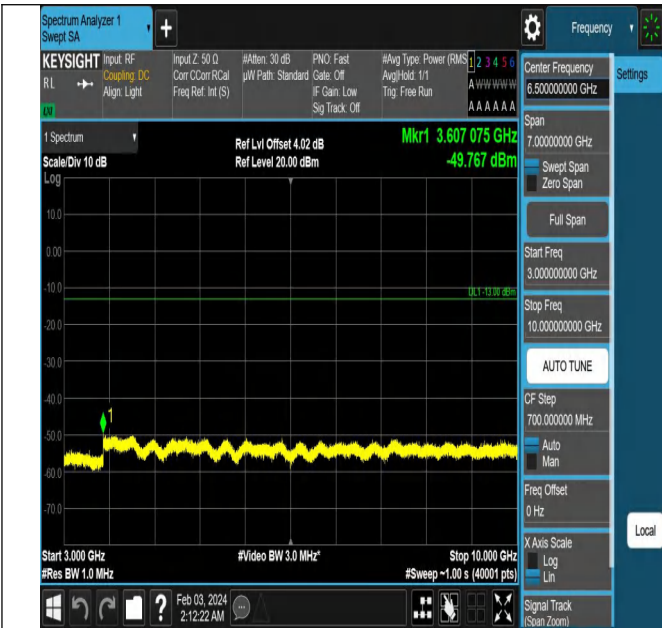

Band5_3MHz_QPSK_20525_1RB#0_3000~10000_3000~10000