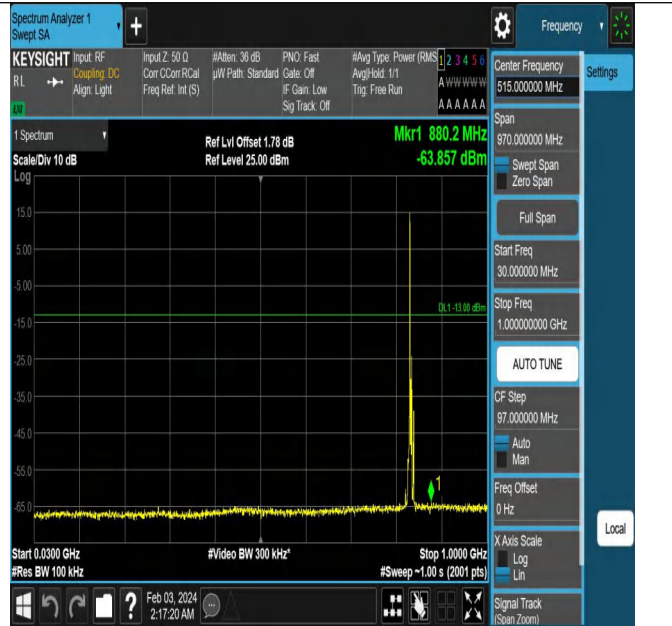

Band5_5MHz_QPSK_20525_1RB#0_30~1000_30~1000