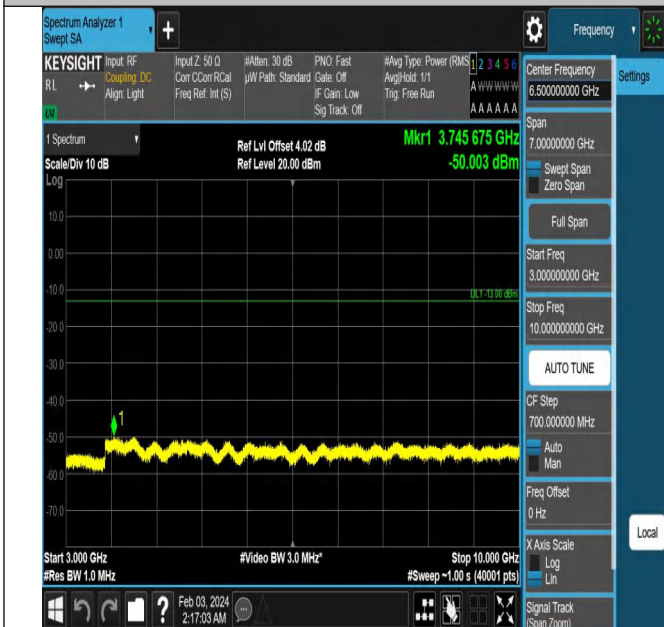

Band5_5MHz_QPSK_20425_1RB#0_3000~10000_3000~100

00