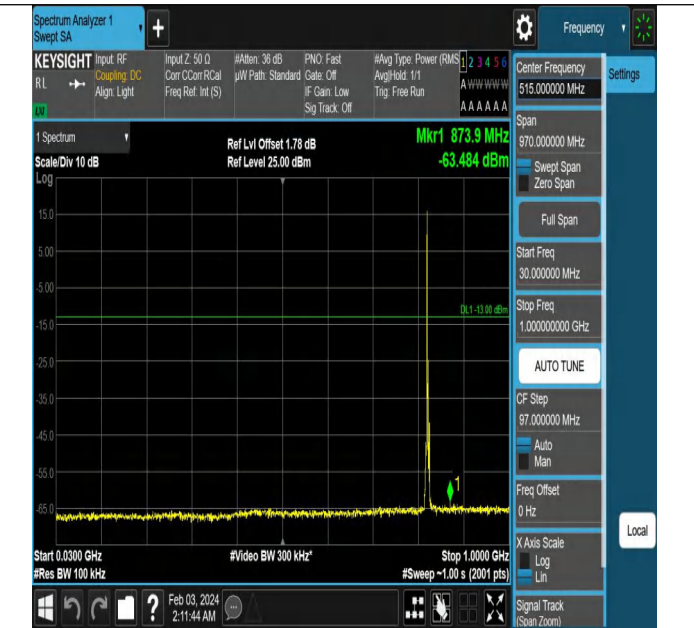

0

Band5_1.4MHz_QPSK_20525_1RB#0_3000~10000_3000~10

000

Band5_1.4MHz_QPSK_20643_1RB#0_0.009~0.15_0.009~0.1

5

Band5_1.4MHz_QPSK_20643_1RB#0_0.15~30_0.15~30

Band5_1.4MHz_QPSK_20643_1RB#0_30~1000_30~1000

Band5_1.4MHz_QPSK_20643_1RB#0_1000~3000_1000~300

0

Band5_1.4MHz_QPSK_20643_1RB#0_3000~10000_3000~10

Band5_3MHz_QPSK_20415_1RB#0_0.009~0.15_0.009~0.15

000

Band5_3MHz_QPSK_20415_1RB#0_0.15~30_0.15~30

Band5_3MHz_QPSK_20415_1RB#0_30~1000_30~1000

Band5_3MHz_QPSK_20415_1RB#0_1000~3000_1000~3000