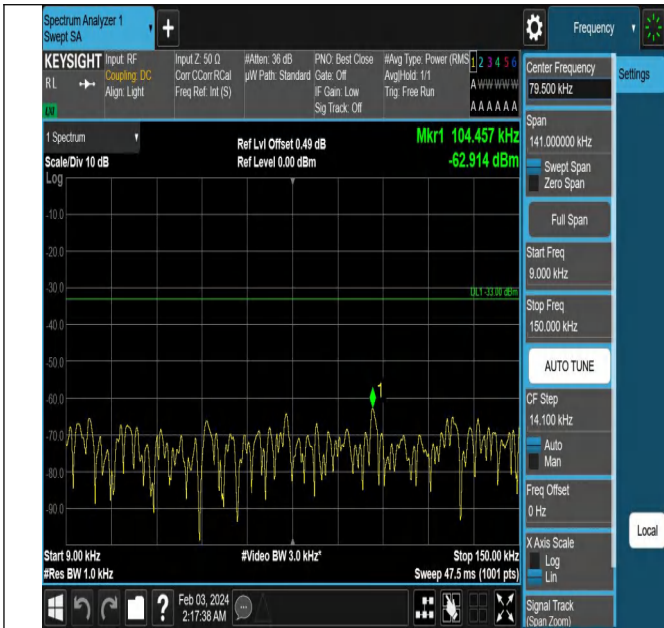

Band5_5MHz_QPSK_20625_1RB#0_0.009~0.15_0.009~0.15