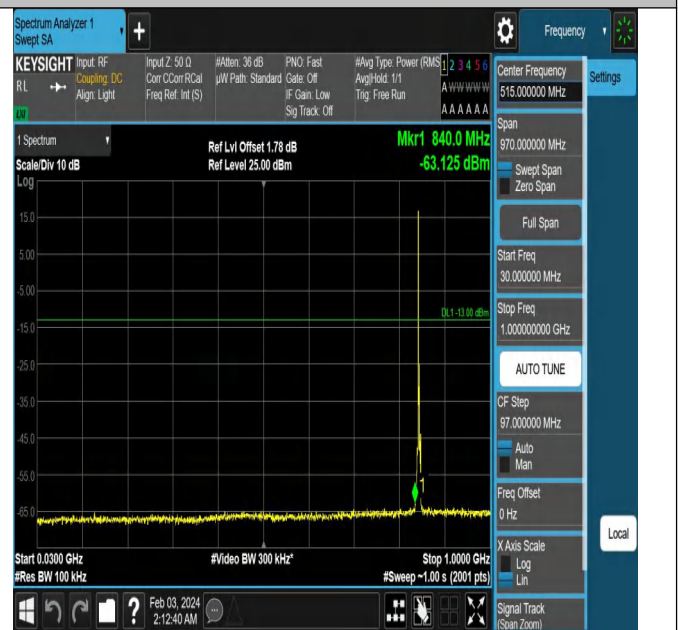

Band5_3MHz_QPSK_20415_1RB#0_3000~10000_3000~10000

Band5_3MHz_QPSK_20525_1RB#0_3000~10000_3000~10000

Band5_3MHz_QPSK_20635_1RB#0_0.009~0.15_0.009~0.15

Band5_3MHz_QPSK_20635_1RB#0_0.15~30_0.15~30

Band5_3MHz_QPSK_20635_1RB#0_30~1000_30~1000