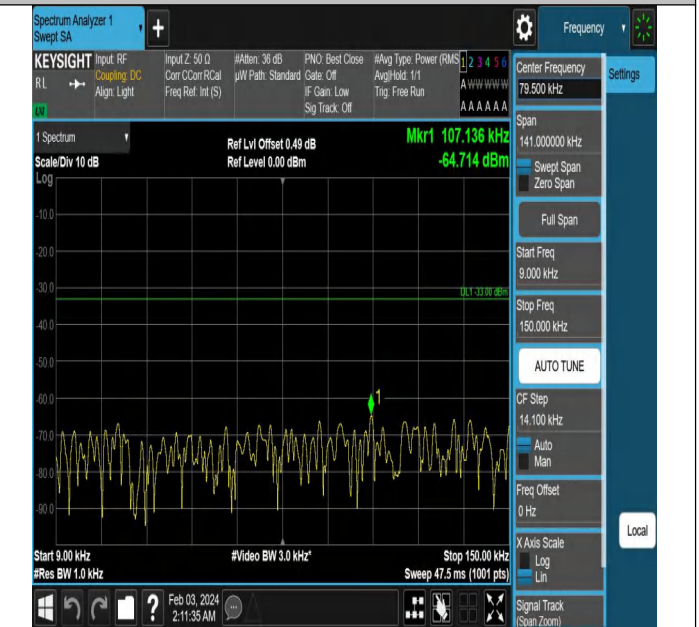

Band5_3MHz_QPSK_20415_1RB#0_0.009~0.15_0.009~0.15

000