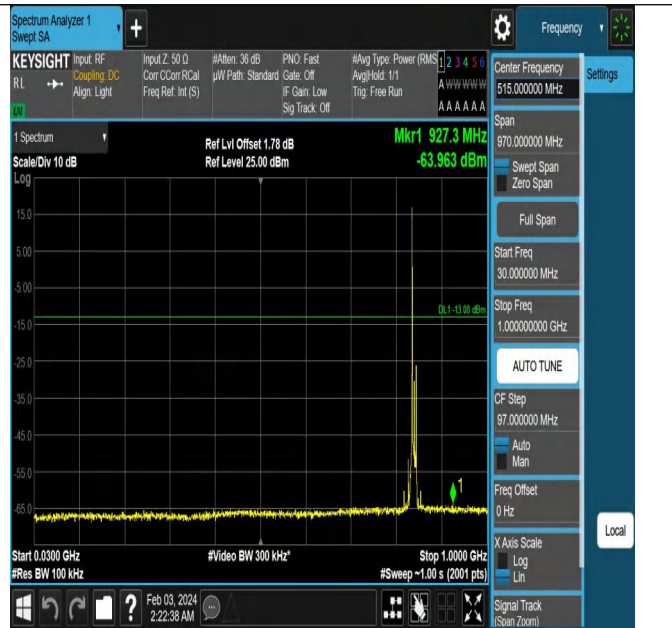

Band5_10MHz_QPSK_20525_1RB#0_1000~3000_1000~300

0

Band5_10MHz_QPSK_20525_1RB#0_3000~10000_3000~10

Band5_10MHz_QPSK_20600_1RB#0_0.009~0.15_0.009~0.1

000

5

Band5_10MHz_QPSK_20600_1RB#0_0.15~30_0.15~30

Band5_10MHz_QPSK_20600_1RB#0_30~1000_30~1000

Band5_10MHz_QPSK_20600_1RB#0_1000~3000_1000~300

Band5_10MHz_QPSK_20600_1RB#0_3000~10000_3000~10

0

000

Frequency Stability

Test Result

Voltage										
Band	Bandwidth	Modulation	Channel	RB Configure	Voltage [Vdc]	Temperature (°C)	Deviation (Hz)	Deviation (ppm)	Limit (ppm)	Verdict
Band5	10MHz	QPSK	20525	50RB#0	VN	NT	-3.32	-0.003969	±2.5	PASS
Band5	10MHz	QPSK	20525	50RB#0	VL	NT	-3.96	-0.004734	±2.5	PASS
Band5	10MHz	QPSK	20525	50RB#0	VH	NT	-3.39	-0.004053	±2.5	PASS