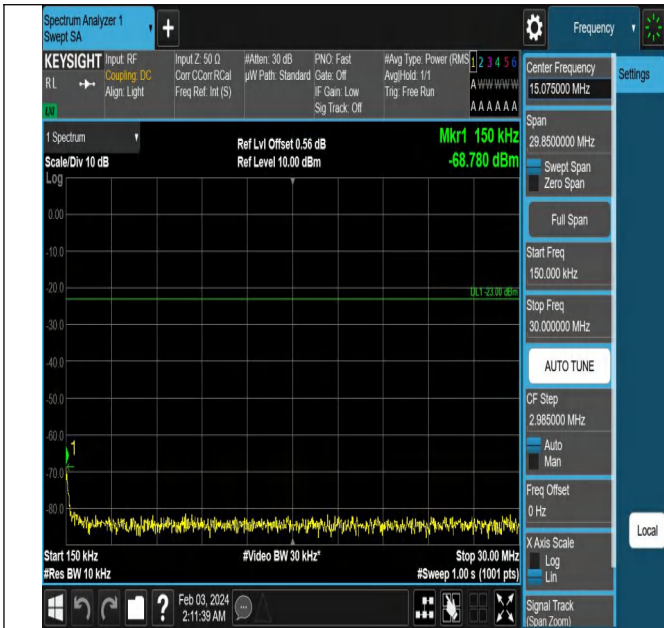

0

Band5_1.4MHz_QPSK_20525_1RB#0_3000~10000_3000~10

000

Band5_1.4MHz_QPSK_20643_1RB#0_0.009~0.15_0.009~0.1

5

Band5_1.4MHz_QPSK_20643_1RB#0_0.15~30_0.15~30

Band5_1.4MHz_QPSK_20643_1RB#0_30~1000_30~1000

Band5_1.4MHz_QPSK_20643_1RB#0_1000~3000_1000~300

0

Band5_1.4MHz_QPSK_20643_1RB#0_3000~10000_3000~10

Band5_3MHz_QPSK_20415_1RB#0_0.009~0.15_0.009~0.15

000

Band5_3MHz_QPSK_20415_1RB#0_0.15~30_0.15~30

Band5_3MHz_QPSK_20415_1RB#0_30~1000_30~1000

Band5_3MHz_QPSK_20415_1RB#0_1000~3000_1000~3000