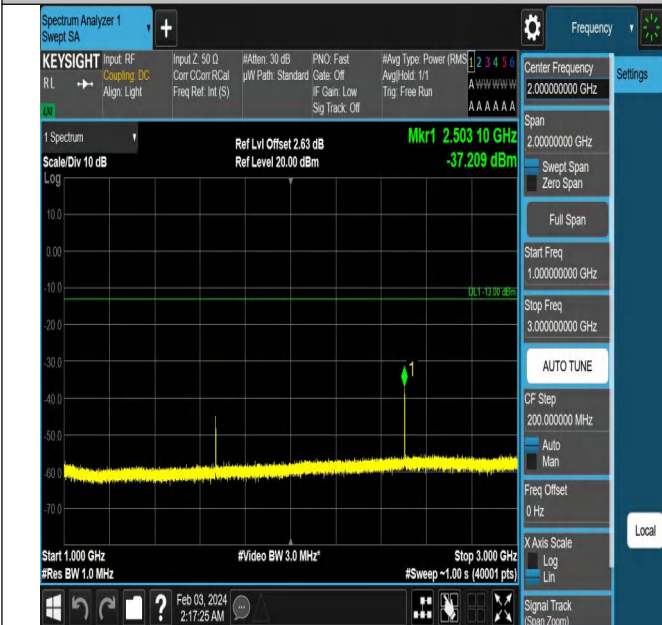

Band5_5MHz_QPSK_20425_1RB#0_1000~3000_1000~3000

Band5_5MHz_QPSK_20425_1RB#0_3000~10000_3000~100

Band5_5MHz_QPSK_20525_1RB#0_0.009~0.15_0.009~0.15

00

Band5_5MHz_QPSK_20525_1RB#0_0.15~30_0.15~30

Band5_5MHz_QPSK_20525_1RB#0_30~1000_30~1000