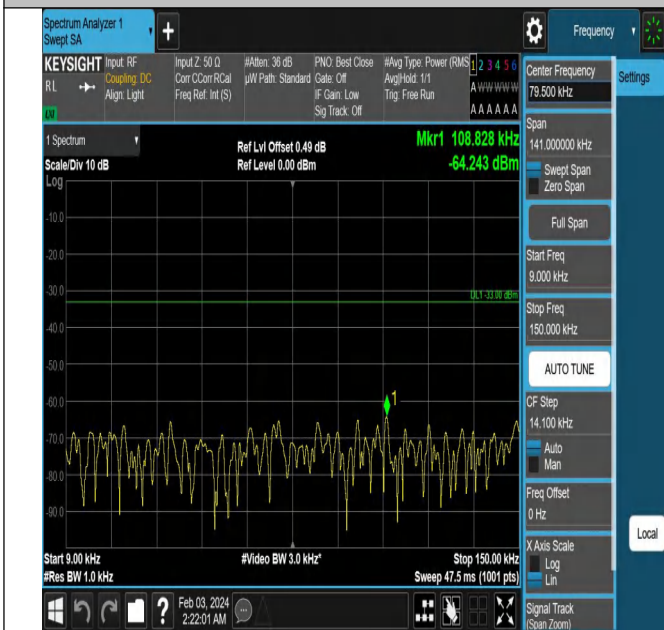

Band5_10MHz_QPSK_20525_1RB#0_0.009~0.15_0.009~0.1

5