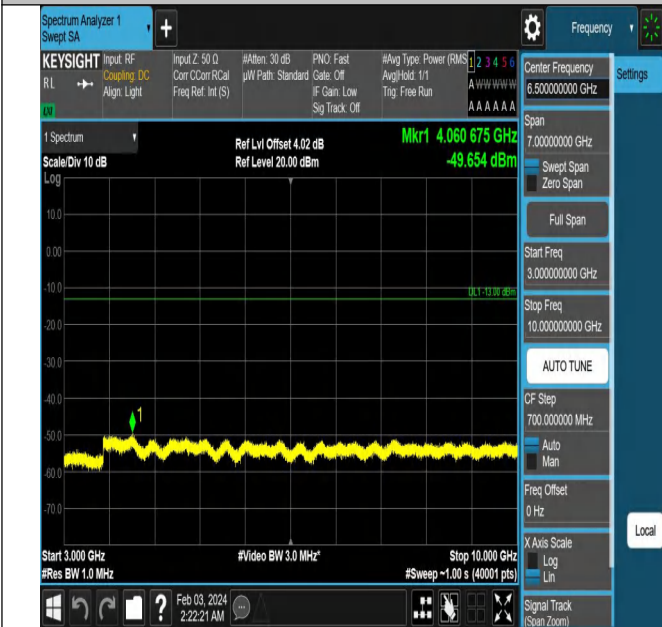

Band5_10MHz_QPSK_20525_1RB#0_3000~10000_3000~10

000

5