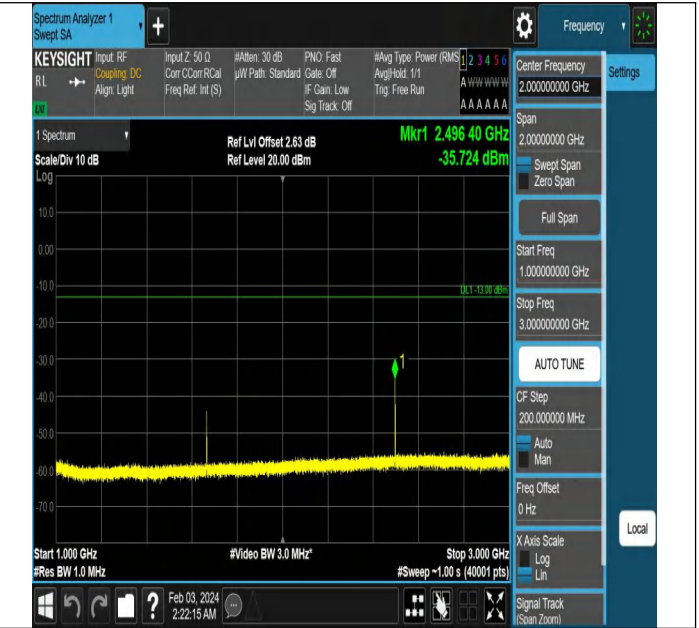

Band5_10MHz_QPSK_20450_1RB#0_1000~3000_1000~300

Band5_10MHz_QPSK_20450_1RB#0_3000~10000_3000~10

0

000

Band5_10MHz_QPSK_20525_1RB#0_0.009~0.15_0.009~0.1

Band5_10MHz_QPSK_20525_1RB#0_0.15~30_0.15~30

5

Band5_10MHz_QPSK_20525_1RB#0_30~1000_30~1000