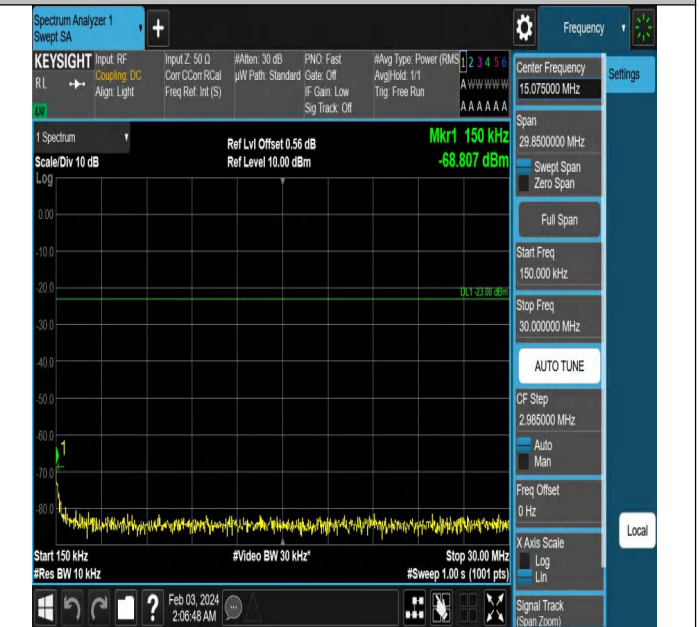

0

Band5_1.4MHz_QPSK_20525_1RB#0_3000~10000_3000~10

000

Band5_1.4MHz_QPSK_20643_1RB#0_0.009~0.15_0.009~0.1

5

Band5_1.4MHz_QPSK_20643_1RB#0_0.15~30_0.15~30

Band5_1.4MHz_QPSK_20643_1RB#0_30~1000_30~1000

Band5_1.4MHz_QPSK_20643_1RB#0_1000~3000_1000~300

0

Band5_1.4MHz_QPSK_20643_1RB#0_3000~10000_3000~10

Band5_3MHz_QPSK_20415_1RB#0_0.009~0.15_0.009~0.15

000

Band5_3MHz_QPSK_20415_1RB#0_0.15~30_0.15~30

Band5_3MHz_QPSK_20415_1RB#0_30~1000_30~1000

Band5_3MHz_QPSK_20415_1RB#0_1000~3000_1000~3000