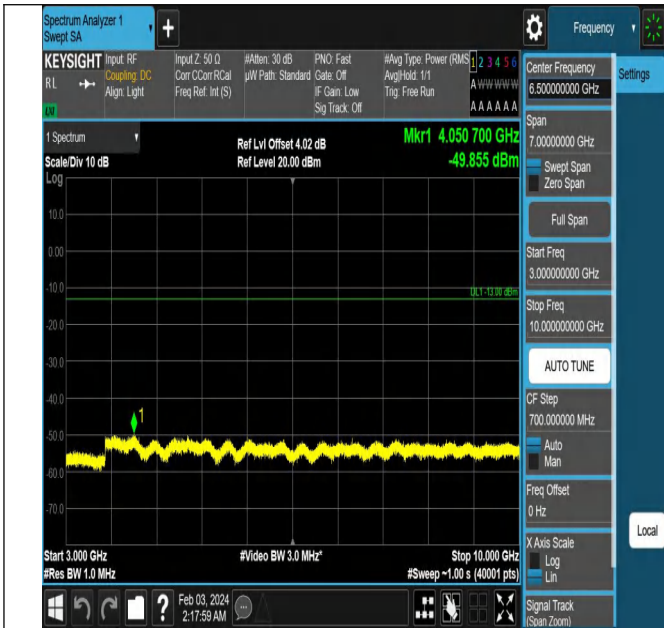

Band5_5MHz_QPSK_20625_1RB#0_3000~10000_3000~100

00