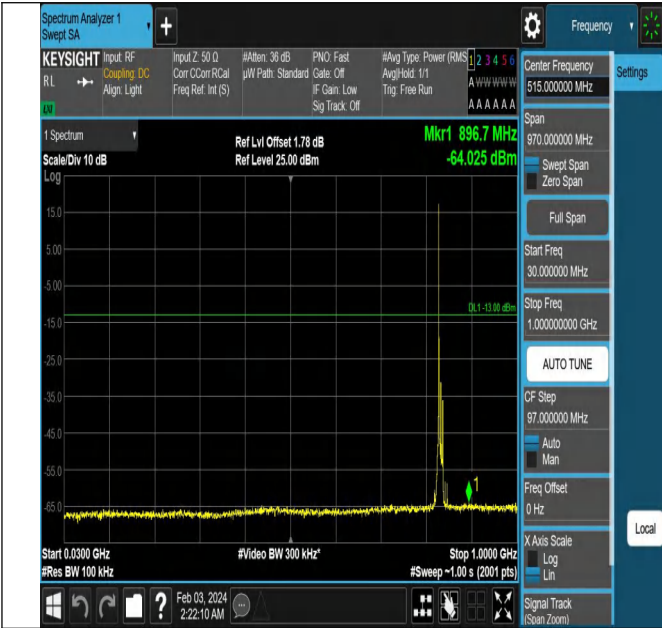

Band5_10MHz_QPSK_20450_1RB#0_1000~3000_1000~300

Band5_10MHz_QPSK_20450_1RB#0_3000~10000_3000~10

0

000

Band5_10MHz_QPSK_20525_1RB#0_0.009~0.15_0.009~0.1

Band5_10MHz_QPSK_20525_1RB#0_0.15~30_0.15~30

5

Band5_10MHz_QPSK_20525_1RB#0_30~1000_30~1000