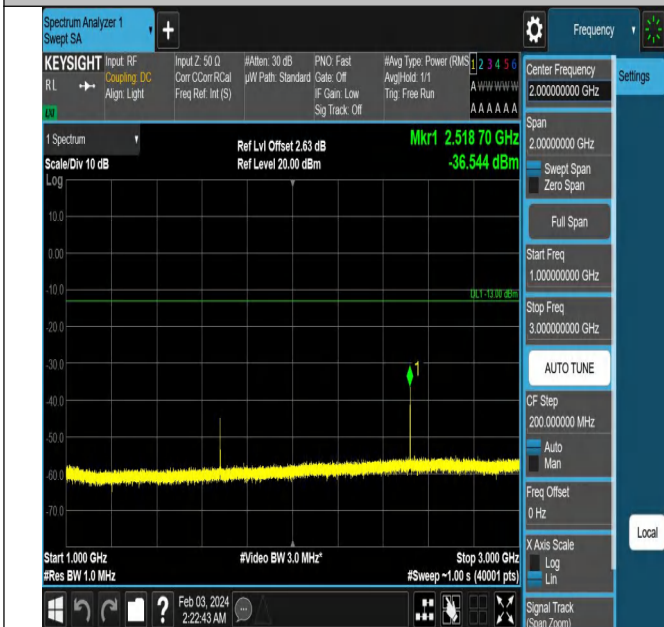

Band5_10MHz_QPSK_20600_1RB#0_1000~3000_1000~300

Band5_10MHz_QPSK_20600_1RB#0_3000~10000_3000~10

0

000

Frequency Stability

Test Result

Voltage										
Band	Bandwidth	Modulation	Channel	RB Configure	Voltage [Vdc]	Temperature (°C)	Deviation (Hz)	Deviation (ppm)	Limit (ppm)	Verdict
Band5	10MHz	QPSK	20525	50RB#0	VN	NT	-3.32	-0.003969	±2.5	PASS
Band5	10MHz	QPSK	20525	50RB#0	VL	NT	-3.96	-0.004734	±2.5	PASS
Band5	10MHz	QPSK	20525	50RB#0	VH	NT	-3.39	-0.004053	±2.5	PASS