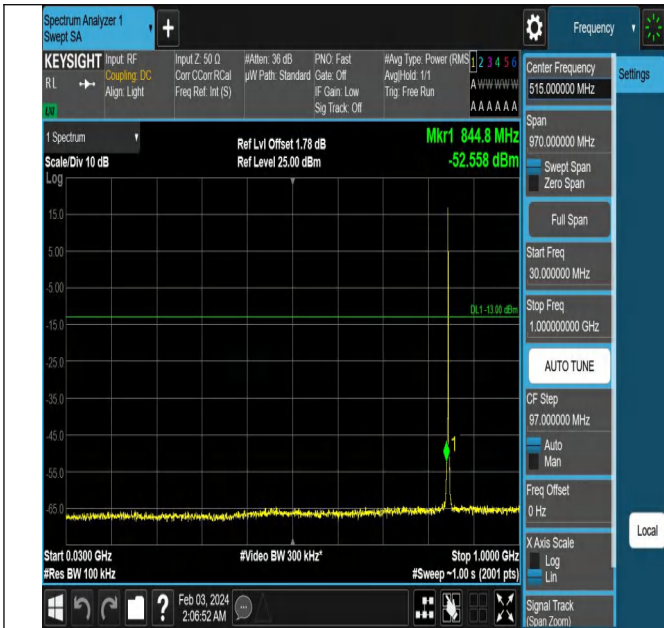

0

Band5_1.4MHz_QPSK_20525_1RB#0_3000~10000_3000~10

000

Band5_1.4MHz_QPSK_20643_1RB#0_0.009~0.15_0.009~0.1

5

Band5_1.4MHz_QPSK_20643_1RB#0_0.15~30_0.15~30

Band5_1.4MHz_QPSK_20643_1RB#0_30~1000_30~1000

Band5_1.4MHz_QPSK_20643_1RB#0_1000~3000_1000~300

0

Band5_1.4MHz_QPSK_20643_1RB#0_3000~10000_3000~10

Band5_3MHz_QPSK_20415_1RB#0_0.009~0.15_0.009~0.15

000

Band5_3MHz_QPSK_20415_1RB#0_0.15~30_0.15~30

Band5_3MHz_QPSK_20415_1RB#0_30~1000_30~1000

Band5_3MHz_QPSK_20415_1RB#0_1000~3000_1000~3000