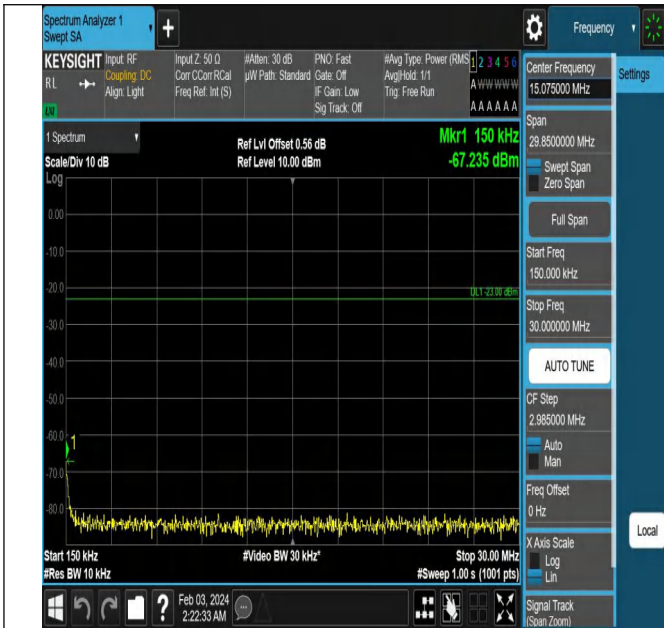

Band5_10MHz_QPSK_20525_1RB#0_1000~3000_1000~300

0

Band5_10MHz_QPSK_20525_1RB#0_3000~10000_3000~10

Band5_10MHz_QPSK_20600_1RB#0_0.009~0.15_0.009~0.1

000

5

Band5_10MHz_QPSK_20600_1RB#0_0.15~30_0.15~30

Band5_10MHz_QPSK_20600_1RB#0_30~1000_30~1000

Band5_10MHz_QPSK_20600_1RB#0_1000~3000_1000~300

Band5_10MHz_QPSK_20600_1RB#0_3000~10000_3000~10

0

000

Frequency Stability

Test Result

Voltage										
Band	Bandwidth	Modulation	Channel	RB Configure	Voltage [Vdc]	Temperature (°C)	Deviation (Hz)	Deviation (ppm)	Limit (ppm)	Verdict
Band5	10MHz	QPSK	20525	50RB#0	VN	NT	-3.32	-0.003969	±2.5	PASS
Band5	10MHz	QPSK	20525	50RB#0	VL	NT	-3.96	-0.004734	±2.5	PASS
Band5	10MHz	QPSK	20525	50RB#0	VH	NT	-3.39	-0.004053	±2.5	PASS