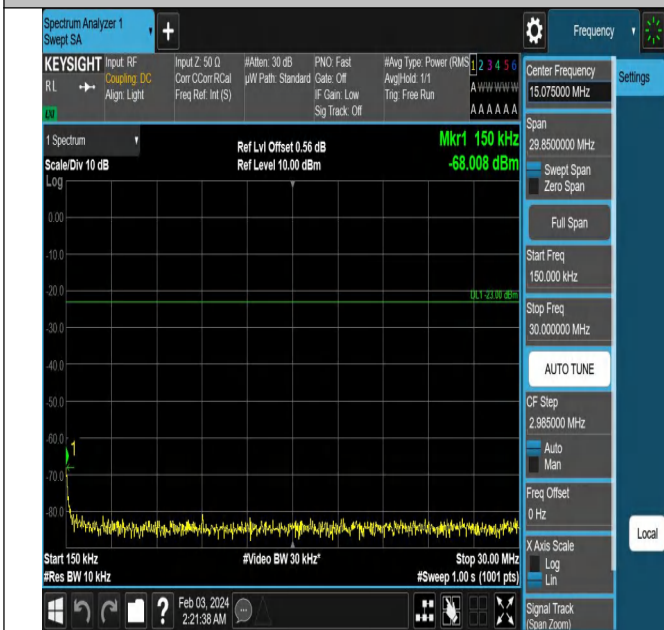

Band5_5MHz_QPSK_20625_1RB#0_1000~3000_1000~3000

Band5_5MHz_QPSK_20625_1RB#0_3000~10000_3000~100

00

Band5_10MHz_QPSK_20450_1RB#0_0.009~0.15_0.009~0.1

5

Band5_10MHz_QPSK_20450_1RB#0_0.15~30_0.15~30

Band5_10MHz_QPSK_20450_1RB#0_30~1000_30~1000