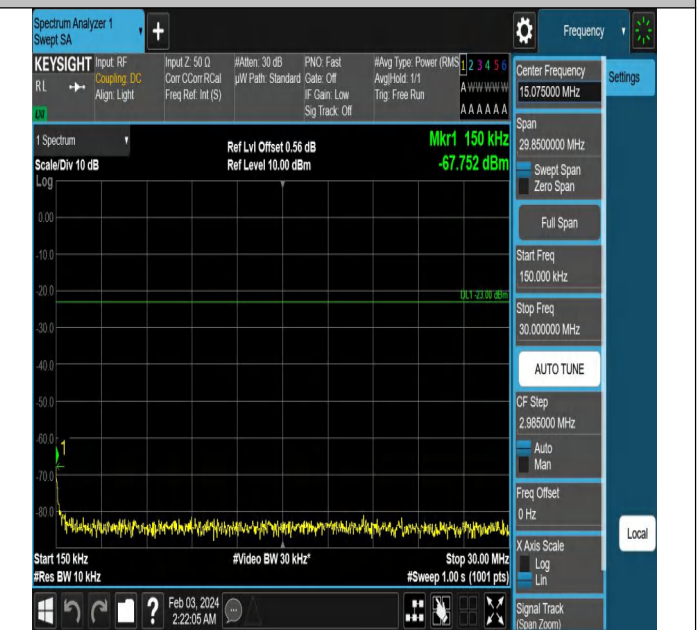

Band5_10MHz_QPSK_20525_1RB#0_0.15~30_0.15~30

5