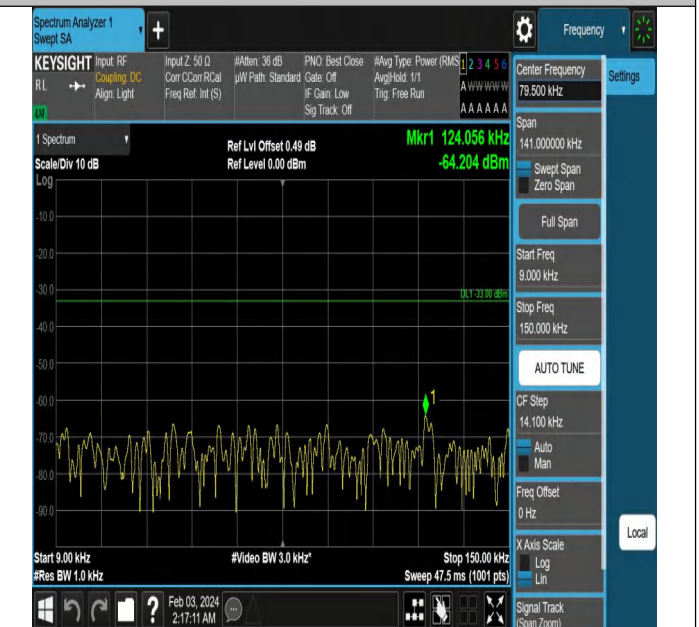

Band5_5MHz_QPSK_20525_1RB#0_0.009~0.15_0.009~0.15

00