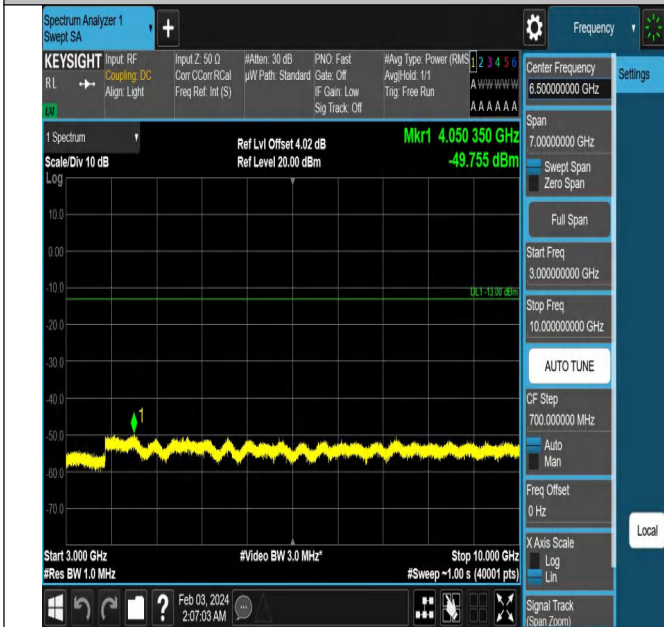

Band5_1.4MHz_QPSK_20643_1RB#0_3000~10000_3000~10

000