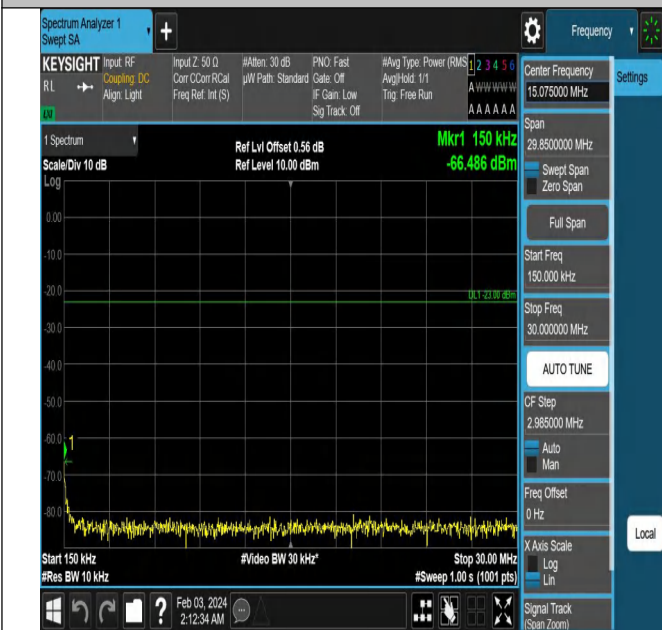

Band5_3MHz_QPSK_20635_1RB#0_0.15~30_0.15~30