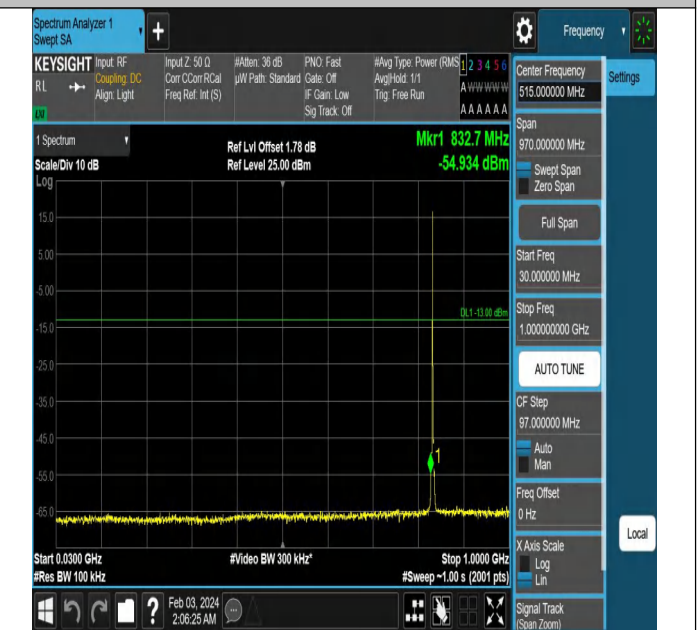

Band5_1.4MHz_QPSK_20407_1RB#0_3000~10000_3000~10

000

Band5_1.4MHz_QPSK_20525_1RB#0_0.009~0.15_0.009~0.1

5

Band5_1.4MHz_QPSK_20525_1RB#0_0.15~30_0.15~30

Band5_1.4MHz_QPSK_20525_1RB#0_30~1000_30~1000

Band5_1.4MHz_QPSK_20525_1RB#0_1000~3000_1000~300

0

Band5_1.4MHz_QPSK_20525_1RB#0_3000~10000_3000~10

000

Band5_1.4MHz_QPSK_20643_1RB#0_0.009~0.15_0.009~0.1

5

Band5_1.4MHz_QPSK_20643_1RB#0_0.15~30_0.15~30

Band5_1.4MHz_QPSK_20643_1RB#0_30~1000_30~1000

Band5_1.4MHz_QPSK_20643_1RB#0_1000~3000_1000~300