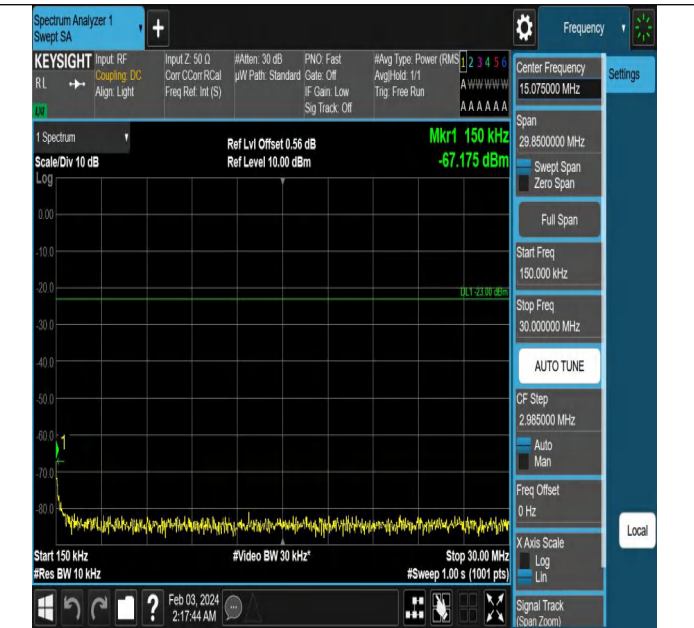

Band5_5MHz_QPSK_20625_1RB#0_0.15~30_0.15~30