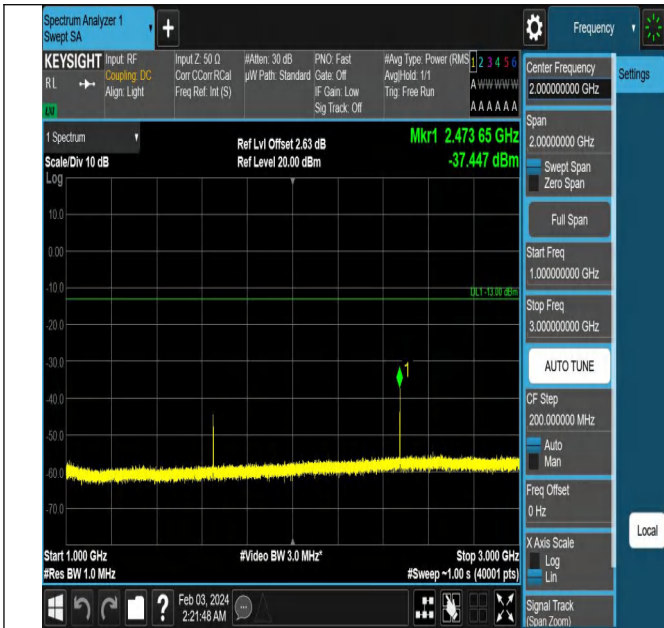

Band5_5MHz_QPSK_20625_1RB#0_1000~3000_1000~3000

Band5_5MHz_QPSK_20625_1RB#0_3000~10000_3000~100

00

Band5_10MHz_QPSK_20450_1RB#0_0.009~0.15_0.009~0.1

5

Band5_10MHz_QPSK_20450_1RB#0_0.15~30_0.15~30

Band5_10MHz_QPSK_20450_1RB#0_30~1000_30~1000