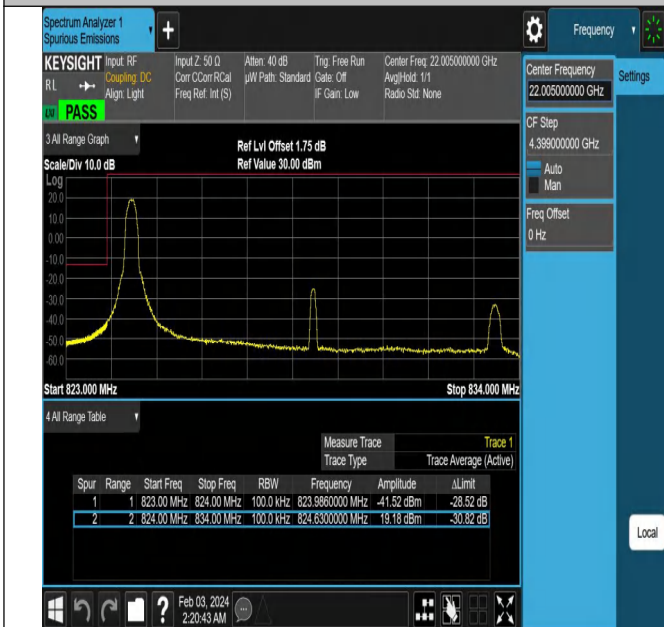

Band5_10MHz_QPSK_20450_1RB#0