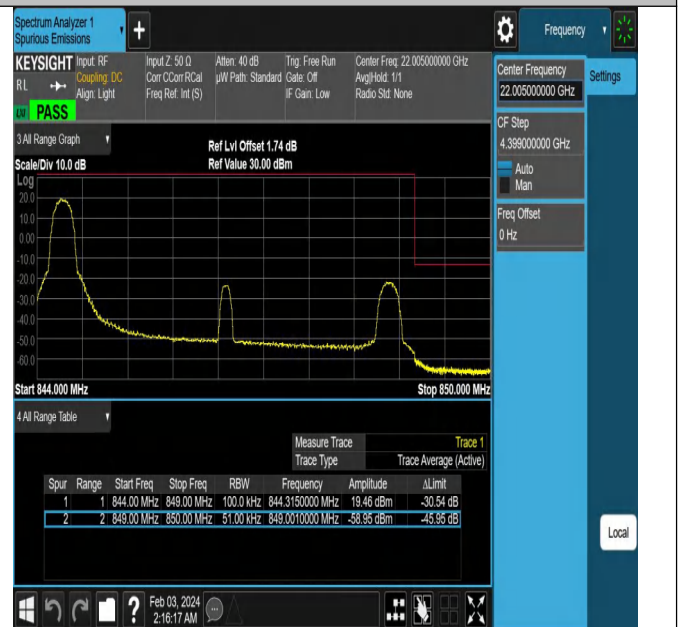

Band5_5MHz_QPSK_20625_1RB#0