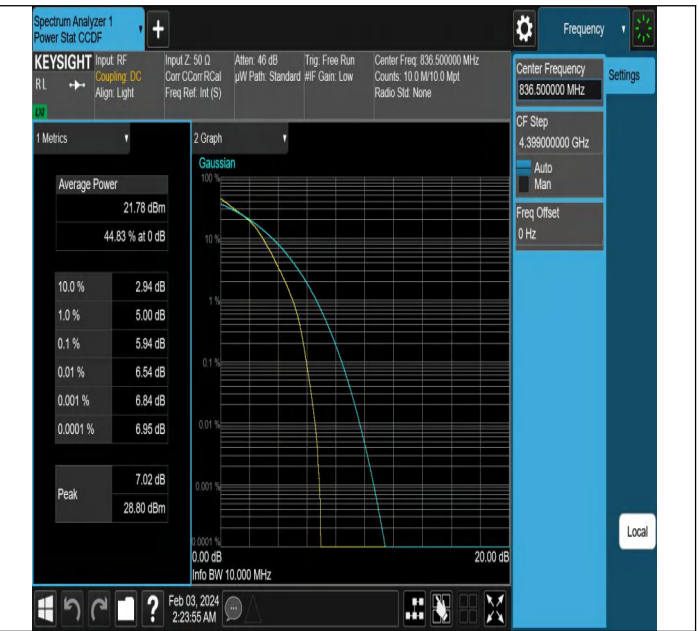

Peak-to-Average Ratio(CCDF)

Test Result

Band	Bandwidth	Modulation	Channel	RB Configuration	Result(dB)	Limit(dB)	Verdict
Band5	10MHz	QPSK	20525	50RB#0	5.04	13	PASS
Band5	10MHz	16QAM	20525	50RB#0	5.94	13	PASS

Test Graphs

Band5-10MHz-QPSK-20525-50RB#0-PASS

Band5-10MHz-16QAM-20525-50RB#0-PASS

26dB Bandwidth and Occupied Bandwidth

Test Result

Band	Bandwidth	Modulation	Channel	RB Configuration	Occupied Bandwidth (MHz)	26dB Bandwidth (MHz)	Verdict
Band5	1.4MHz	QPSK	20525	6RB#0	1.0965	1.298	PASS
Band5	1.4MHz	16QAM	20525	6RB#0	1.1024	1.296	PASS
Band5	3MHz	QPSK	20525	15RB#0	2.7030	2.972	PASS
Band5	3MHz	16QAM	20525	15RB#0	2.6864	2.964	PASS
Band5	5MHz	QPSK	20525	25RB#0	4.5087	5.031	PASS
Band5	5MHz	16QAM	20525	25RB#0	4.5066	4.978	PASS
Band5	10MHz	QPSK	20525	50RB#0	8.9572	9.903	PASS
Band5	10MHz	16QAM	20525	50RB#0	8.9644	9.832	PASS