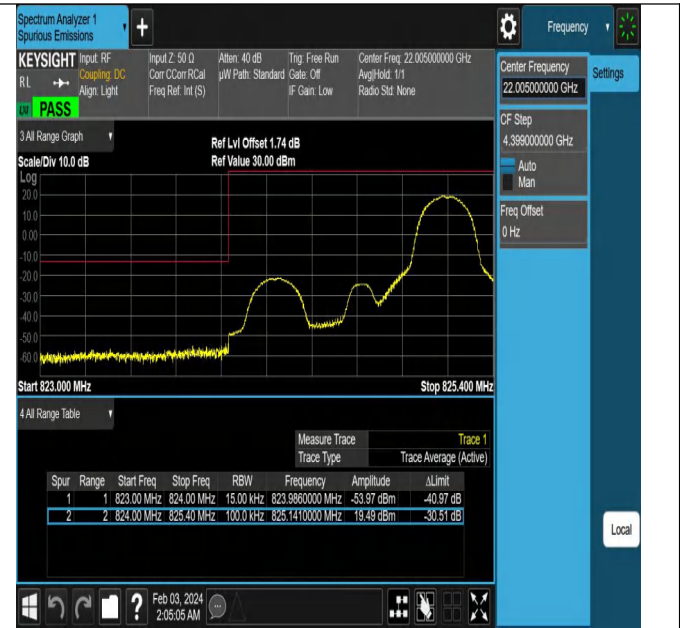

Test Graphs

Band5-10MHz-QPSK-20525-50RB#0-PASS

Band5-10MHz-16QAM-20525-50RB#0-PASS

26dB Bandwidth and Occupied Bandwidth

Test Result

Band	Bandwidth	Modulation	Channel	RB Configuration	Occupied Bandwidth (MHz)	26dB Bandwidth (MHz)	Verdict
Band5	1.4MHz	QPSK	20525	6RB#0	1.0965	1.298	PASS
Band5	1.4MHz	16QAM	20525	6RB#0	1.1024	1.296	PASS
Band5	3MHz	QPSK	20525	15RB#0	2.7030	2.972	PASS
Band5	3MHz	16QAM	20525	15RB#0	2.6864	2.964	PASS
Band5	5MHz	QPSK	20525	25RB#0	4.5087	5.031	PASS
Band5	5MHz	16QAM	20525	25RB#0	4.5066	4.978	PASS
Band5	10MHz	QPSK	20525	50RB#0	8.9572	9.903	PASS
Band5	10MHz	16QAM	20525	50RB#0	8.9644	9.832	PASS

Test Graphs

Band Edge

Test Graphs

Band5_1.4MHz_QPSK_20407_1RB#0

Band5_1.4MHz_QPSK_20407_1RB#5

Band5_1.4MHz_QPSK_20407_6RB#0

Band5_1.4MHz_QPSK_20643_1RB#0

Band5_1.4MHz_QPSK_20643_1RB#5