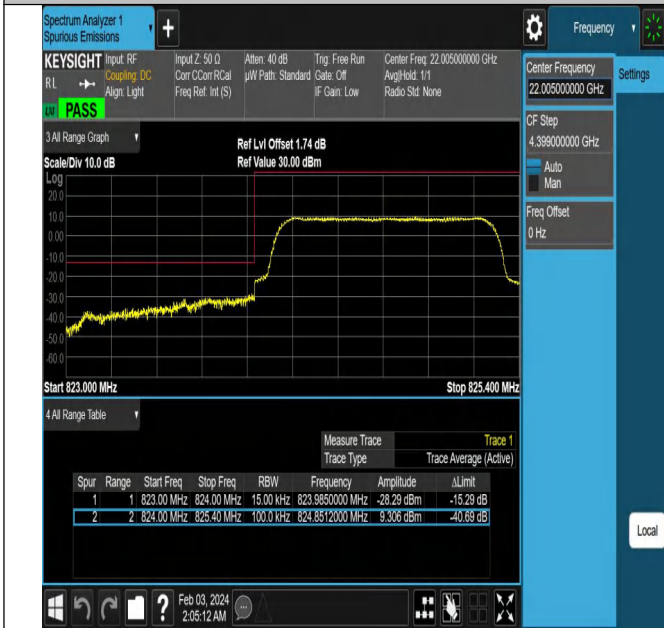

Peak-to-Average Ratio(CCDF)

Test Result

Band	Bandwidth	Modulation	Channel	RB Configuration	Result(dB)	Limit(dB)	Verdict
Band5	10MHz	QPSK	20525	50RB#0	5.04	13	PASS
Band5	10MHz	16QAM	20525	50RB#0	5.94	13	PASS

Test Graphs

Band5-10MHz-QPSK-20525-50RB#0-PASS

Band5-10MHz-16QAM-20525-50RB#0-PASS

26dB Bandwidth and Occupied Bandwidth

Test Result

Band	Bandwidth	Modulation	Channel	RB Configuration	Occupied Bandwidth (MHz)	26dB Bandwidth (MHz)	Verdict
Band5	1.4MHz	QPSK	20525	6RB#0	1.0965	1.298	PASS
Band5	1.4MHz	16QAM	20525	6RB#0	1.1024	1.296	PASS
Band5	3MHz	QPSK	20525	15RB#0	2.7030	2.972	PASS
Band5	3MHz	16QAM	20525	15RB#0	2.6864	2.964	PASS
Band5	5MHz	QPSK	20525	25RB#0	4.5087	5.031	PASS
Band5	5MHz	16QAM	20525	25RB#0	4.5066	4.978	PASS
Band5	10MHz	QPSK	20525	50RB#0	8.9572	9.903	PASS
Band5	10MHz	16QAM	20525	50RB#0	8.9644	9.832	PASS

Test Graphs

Band Edge

Test Graphs

Band5_1.4MHz_QPSK_20407_1RB#0

Band5_1.4MHz_QPSK_20407_1RB#5

Band5_1.4MHz_QPSK_20407_6RB#0

Band5_1.4MHz_QPSK_20643_1RB#0

Band5_1.4MHz_QPSK_20643_1RB#5