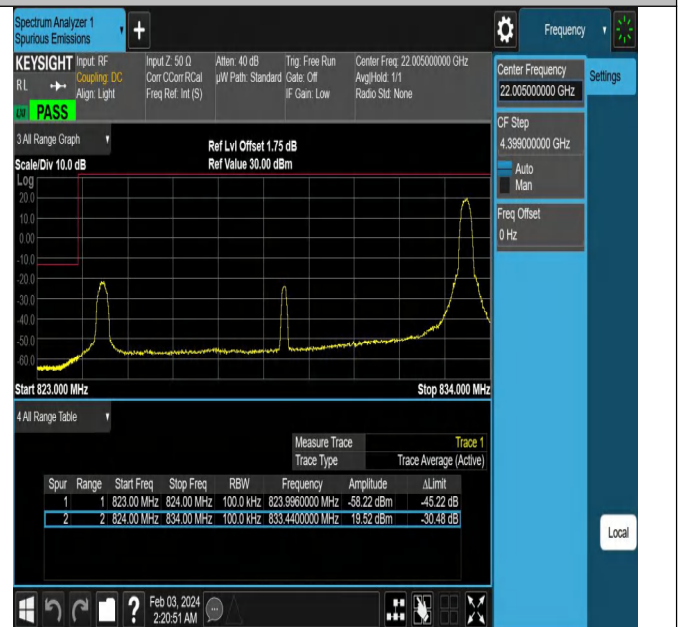

Band5_10MHz_QPSK_20450_1RB#49