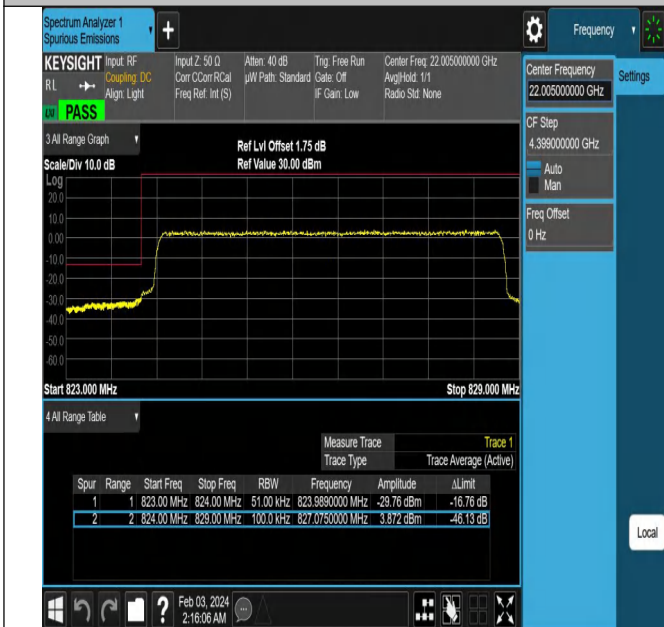

Test Graphs

Band Edge

Test Graphs

Band5_1.4MHz_QPSK_20407_1RB#0

Band5_1.4MHz_QPSK_20407_1RB#5

Band5_1.4MHz_QPSK_20407_6RB#0

Band5_1.4MHz_QPSK_20643_1RB#0

Band5_1.4MHz_QPSK_20643_1RB#5

Band5_1.4MHz_QPSK_20643_6RB#0

Band5_3MHz_QPSK_20415_1RB#0

Band5_3MHz_QPSK_20415_1RB#14

Band5_5MHz_QPSK_20425_1RB#0

Band5_5MHz_QPSK_20425_1RB#24

Band5_5MHz_QPSK_20425_25RB#0

Band5_5MHz_QPSK_20625_1RB#0

Band5_5MHz_QPSK_20625_1RB#24

Band5_5MHz_QPSK_20625_25RB#0

Band5_10MHz_QPSK_20450_1RB#0

Band5_10MHz_QPSK_20450_1RB#49

Conducted Spurious Emission

Test Graphs

Band5_1.4MHz_QPSK_20407_1RB#0_0.009~0.15_0.009~0.1
5

Band5_1.4MHz_QPSK_20407_1RB#0_0.15~30_0.15~30