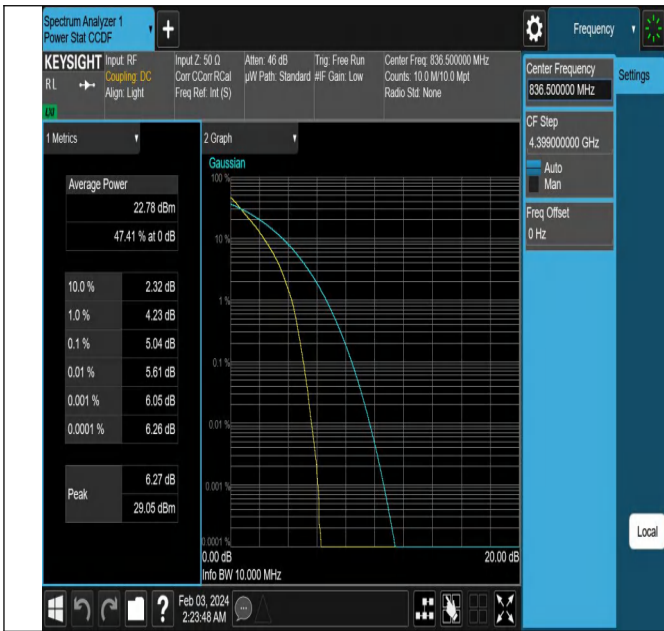

Test Graphs

Band5-10MHz-QPSK-20525-50RB#0-PASS