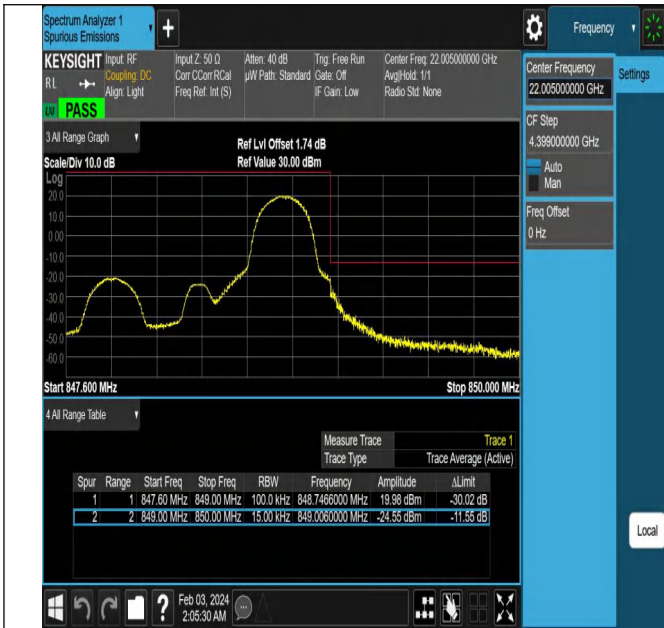

Test Graphs

Band Edge

Test Graphs

Band5_1.4MHz_QPSK_20407_1RB#0

Band5_1.4MHz_QPSK_20407_1RB#5

Band5_1.4MHz_QPSK_20407_6RB#0

Band5_1.4MHz_QPSK_20643_1RB#0

Band5_1.4MHz_QPSK_20643_1RB#5