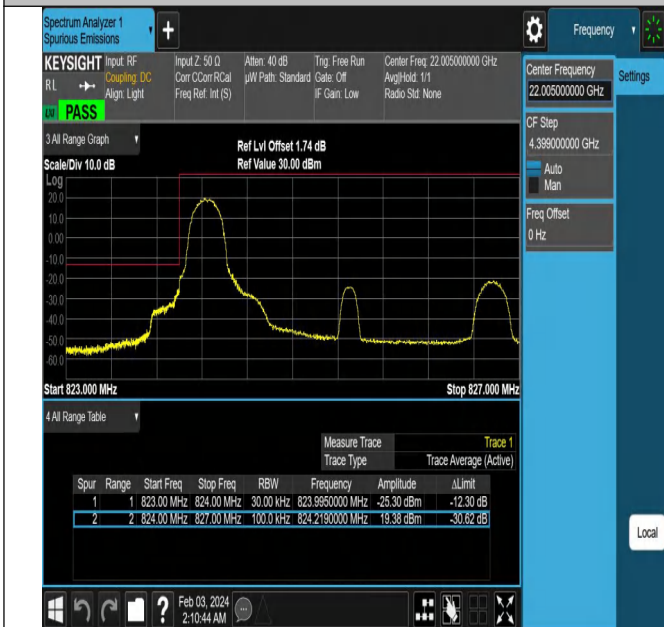

Band5_3MHz_QPSK_20415_1RB#0