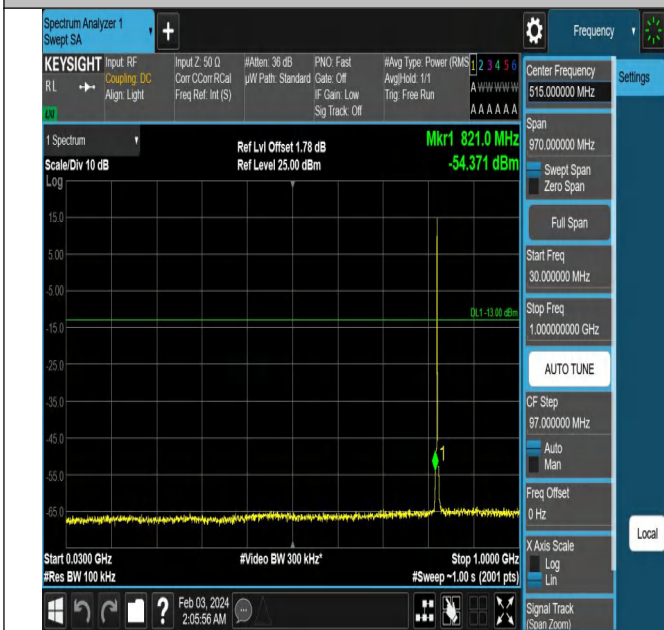

Band5_5MHz_QPSK_20625_25RB#0

Band5_10MHz_QPSK_20450_1RB#0

Band5_10MHz_QPSK_20450_1RB#49

Conducted Spurious Emission

Test Graphs

Band5_1.4MHz_QPSK_20407_1RB#0_0.009~0.15_0.009~0.1
5

Band5_1.4MHz_QPSK_20407_1RB#0_0.15~30_0.15~30