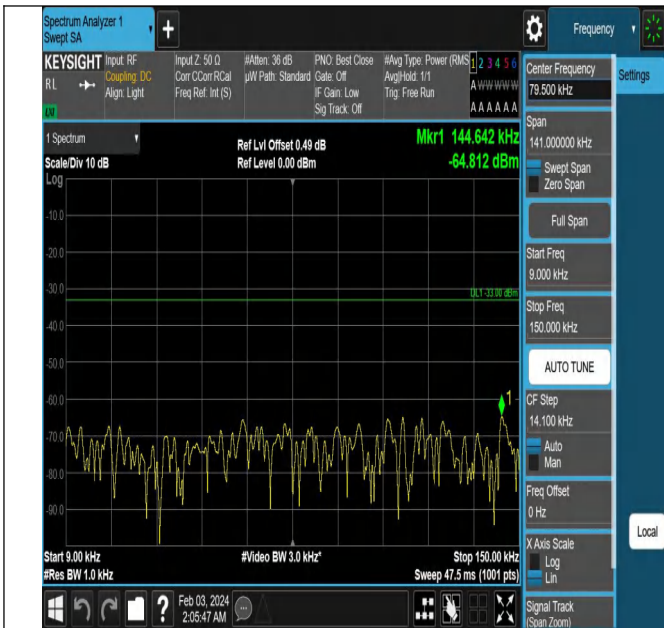

Band5_5MHz_QPSK_20625_25RB#0

Band5_10MHz_QPSK_20450_1RB#0

Band5_10MHz_QPSK_20450_1RB#49

Conducted Spurious Emission

Test Graphs

Band5_1.4MHz_QPSK_20407_1RB#0_0.009~0.15_0.009~0.1
5

Band5_1.4MHz_QPSK_20407_1RB#0_0.15~30_0.15~30