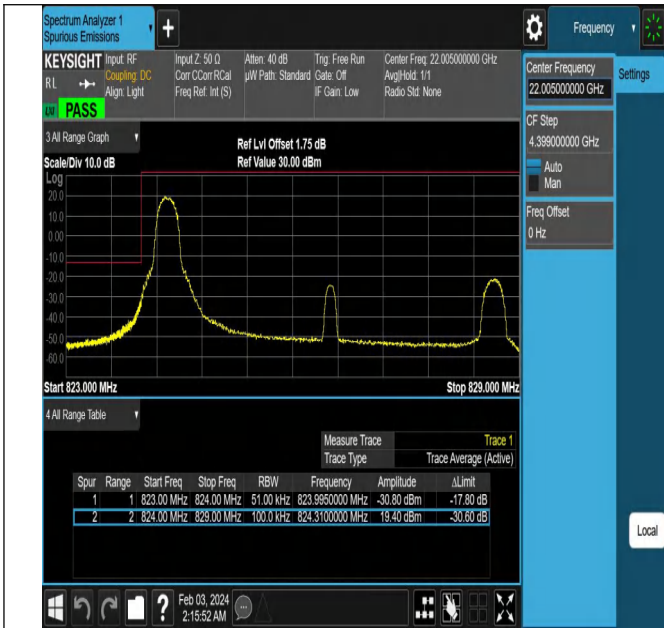

Band5_5MHz_QPSK_20425_1RB#0