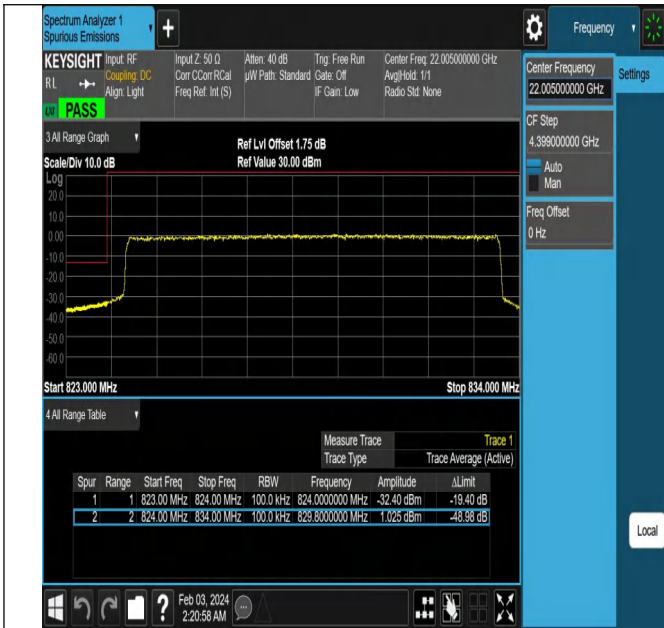

Band5_5MHz_QPSK_20625_25RB#0

Band5_10MHz_QPSK_20450_1RB#0

Band5_10MHz_QPSK_20450_1RB#49

Conducted Spurious Emission

Test Graphs

Band5_1.4MHz_QPSK_20407_1RB#0_0.009~0.15_0.009~0.1
5

Band5_1.4MHz_QPSK_20407_1RB#0_0.15~30_0.15~30