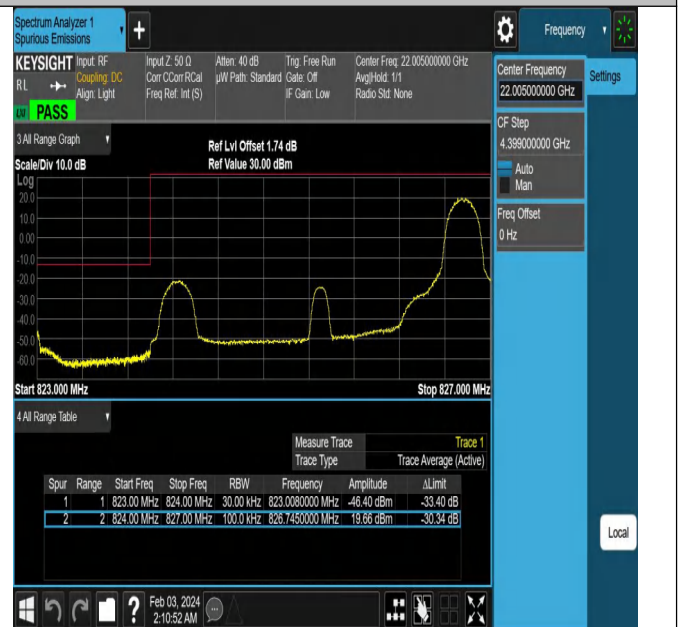

Band5_3MHz_QPSK_20415_1RB#14