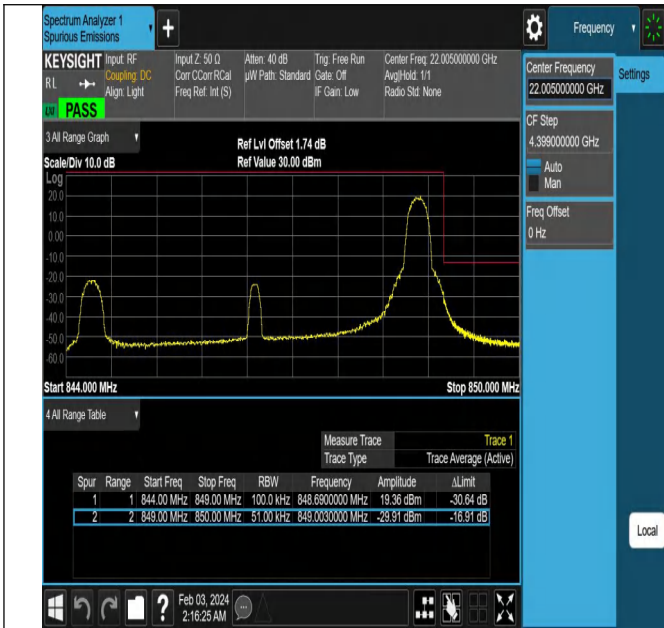

Band5_5MHz_QPSK_20625_1RB#24