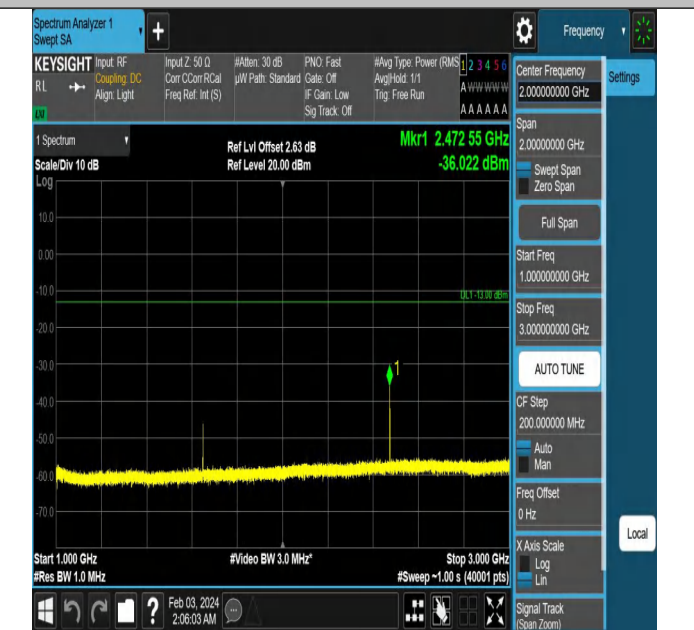

Band5_5MHz_QPSK_20625_25RB#0

Band5_10MHz_QPSK_20450_1RB#0

Band5_10MHz_QPSK_20450_1RB#49

Conducted Spurious Emission

Test Graphs

Band5_1.4MHz_QPSK_20407_1RB#0_0.009~0.15_0.009~0.1
5

Band5_1.4MHz_QPSK_20407_1RB#0_0.15~30_0.15~30