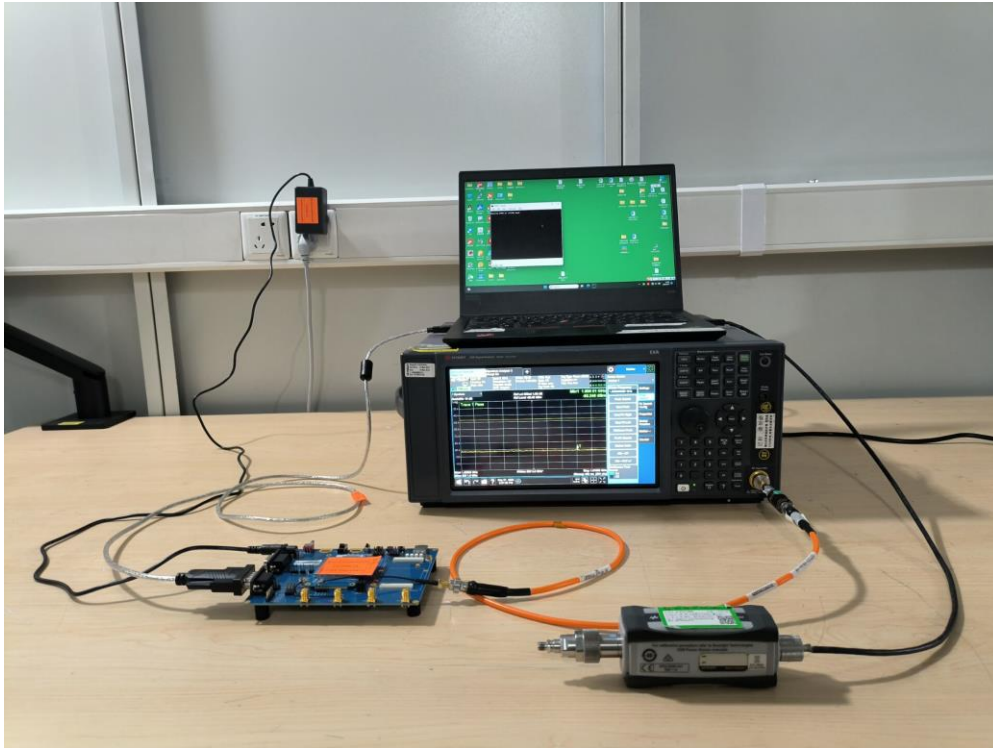

RF Test Setup Photo

Description: Radiated Spurious Emission Test Setup for Below 1GHz

Description: Radiated Spurious Emission Test Setup for Above 1GHz

Description: Conducted Test Setup

EMC Test Setup Photo

Test Mode 1 & 2

Description: Radiated Emission Test Setup (Below 1GHz)

Test Mode 1 & 2

Description: Radiated Emission Test Setup (Above 1GHz)