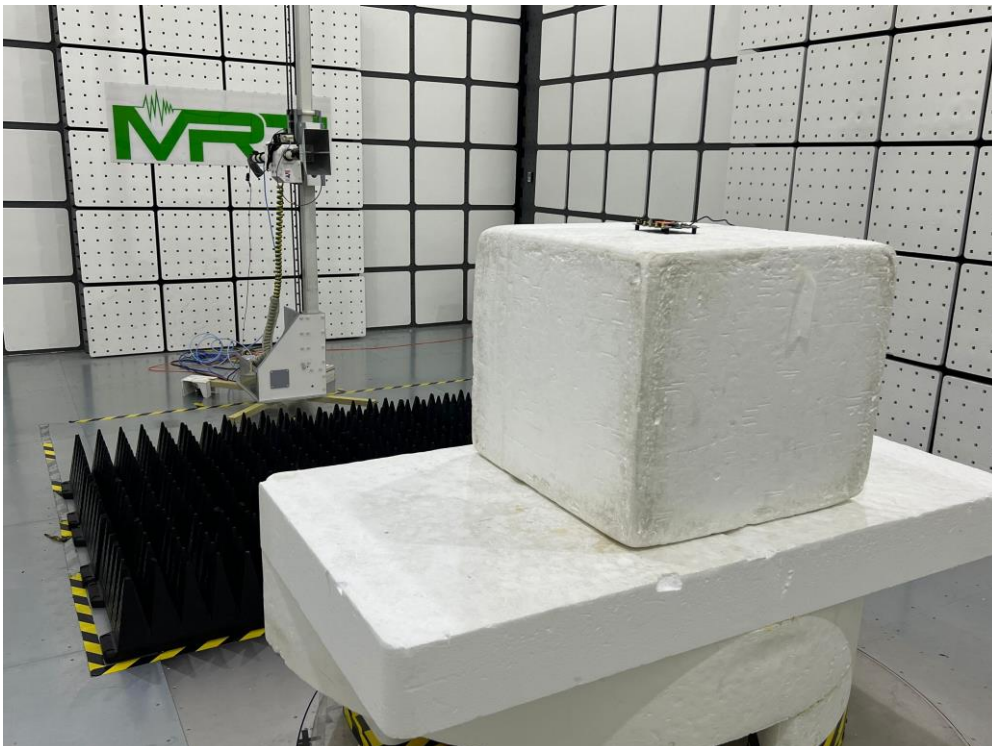

RF Test Setup Photo

Description: Radiated Spurious Emission Test Setup for Below 1GHz

Description: Radiated Spurious Emission Test Setup for Above 1GHz

Description: Conducted Test Setup

EMC Test Setup Photo

Test Mode 1 & 2

Description: Radiated Emission Test Setup (Below 1GHz)

Test Mode 1 & 2

Description: Radiated Emission Test Setup (Above 1GHz)