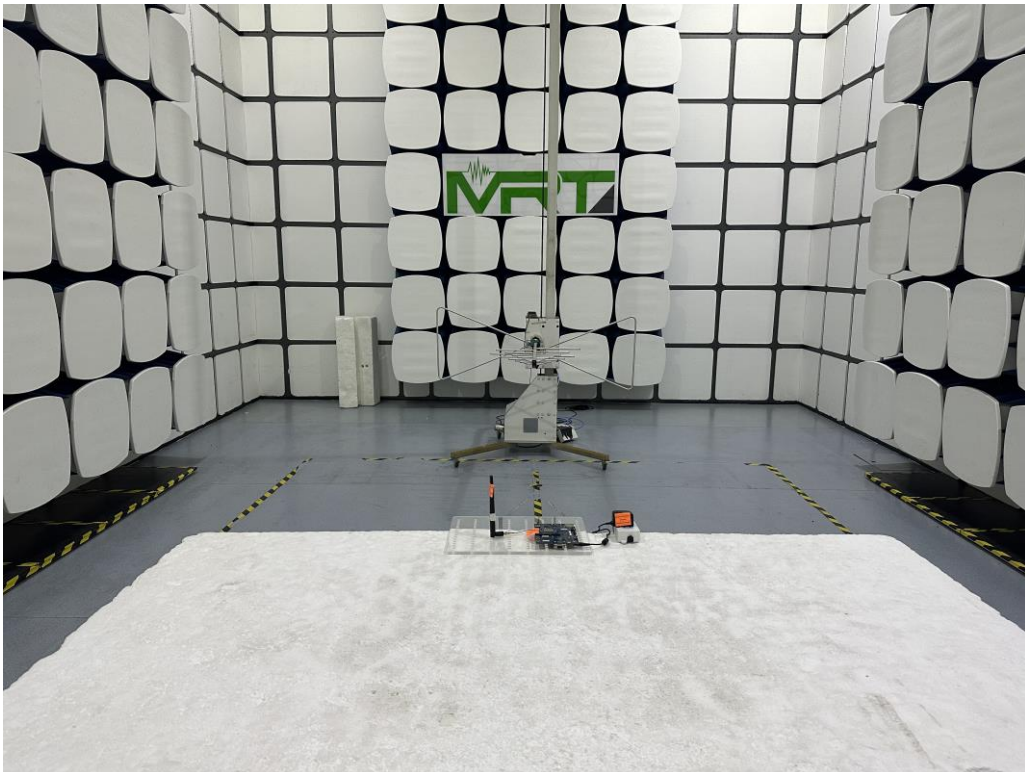

## RF Test Setup Photograph

Description: Radiated Spurious Emission Test Setup for 9kHz to 30MHz

Description: Radiated Spurious Emission Test Setup for 30MHz to 1GHz

Description: Radiated Spurious Emission Test Setup for 1GHz to 18GHz

Description: Radiated Spurious Emission Test Setup for above 18GHz