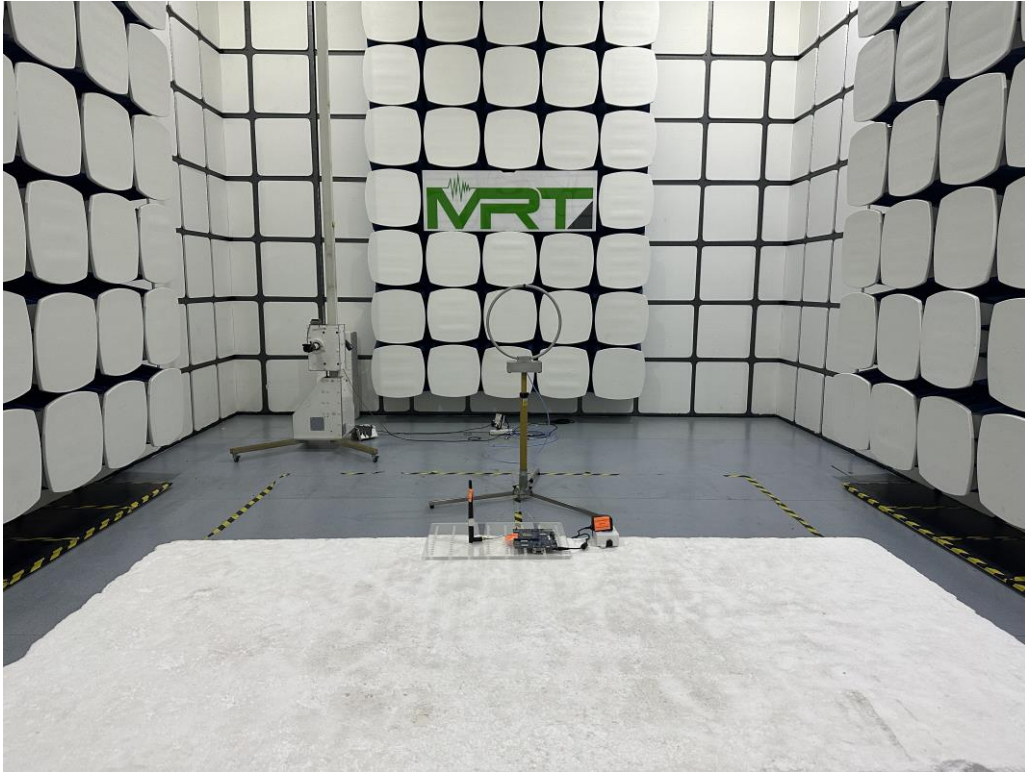

## RF Test Setup Photograph

Description: Radiated Spurious Emission Test Setup for 9kHz to 30MHz

Description: Radiated Spurious Emission Test Setup for 30MHz to 1GHz

Description: Radiated Spurious Emission Test Setup for 1GHz to 18GHz

Description: Radiated Spurious Emission Test Setup for above 18GHz