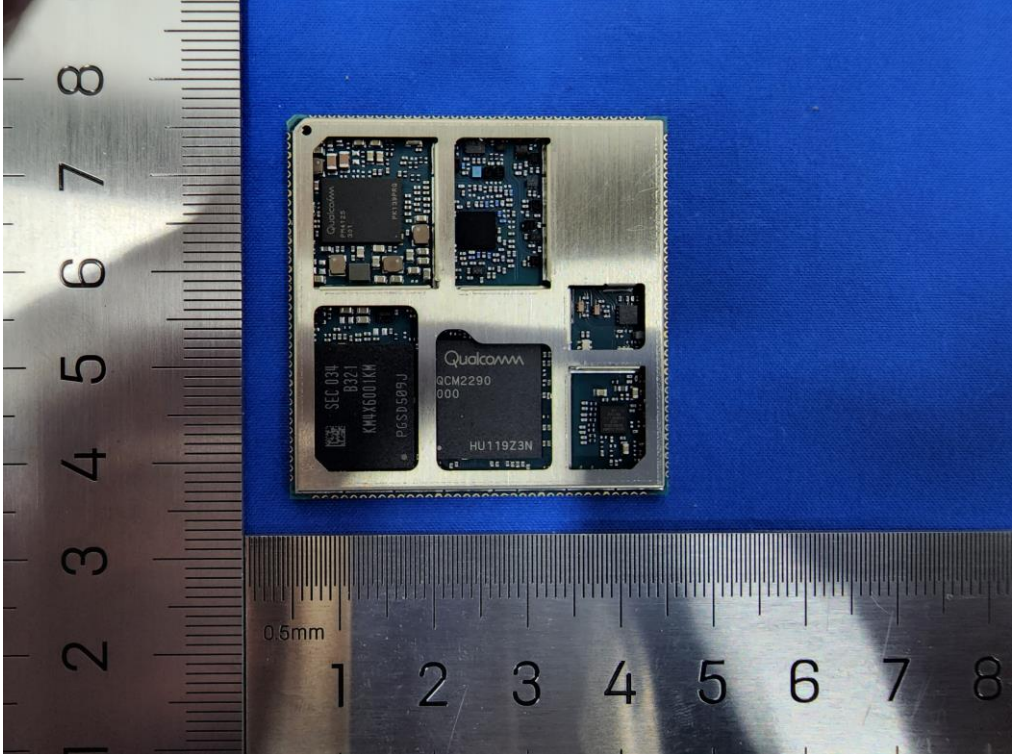

1 Photographs - EUT Constructional Details

Model No.:SC200E-NA

LPDDR4X Hardware Version: R1.0

LPDDR4X Software Version: SC200ENANAR01A03

Model No.:SC200E-NA

LPDDR3 Hardware Version: R1.1

LPDDR3 Software Version: SC200ENATAR02A01