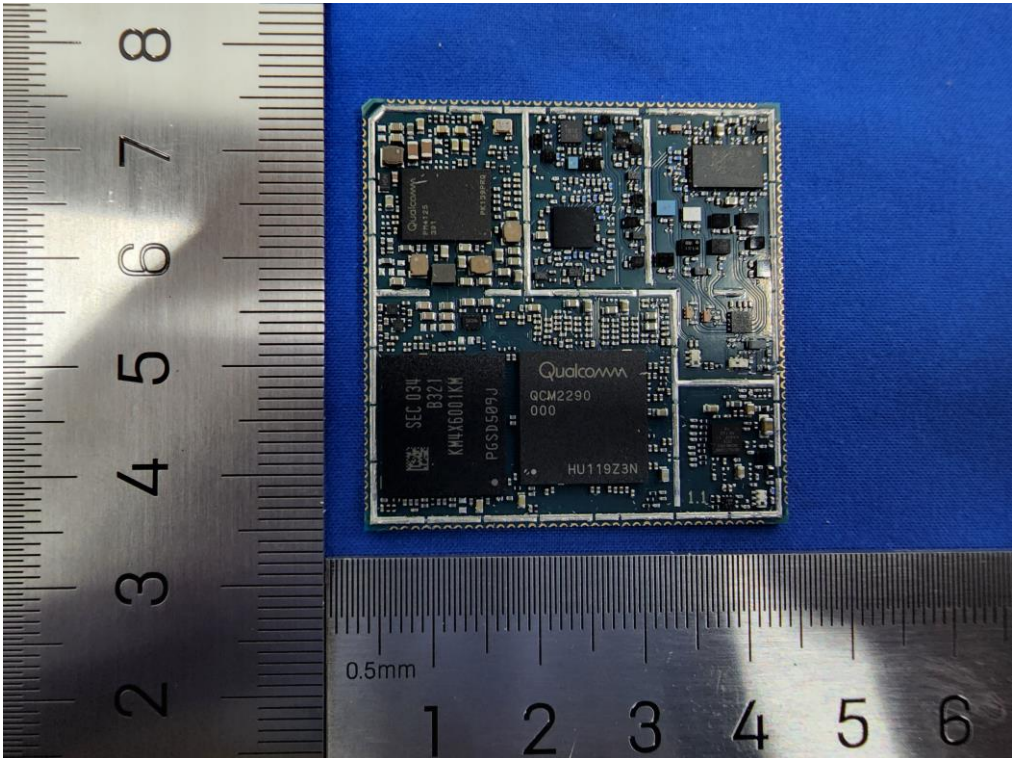

1 Photographs - EUT Constructional Details

Model No.:SC200E-NA

LPDDR4X Hardware Version: R1.0

LPDDR4X Software Version: SC200ENANAR01A03

Model No.:SC200E-NA

LPDDR3 Hardware Version: R1.1

LPDDR3 Software Version: SC200ENATAR02A01