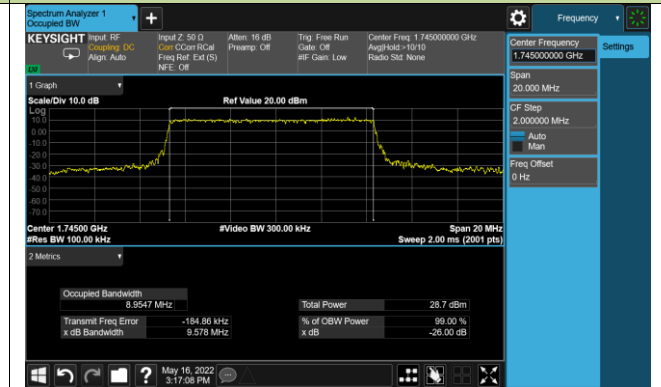

40MHz Channel Bandwidth

99% Bandwidth - 16QAM

5MHz Channel Bandwidth

10MHz Channel Bandwidth

15MHz Channel Bandwidth

20MHz Channel Bandwidth

30MHz Channel Bandwidth

40MHz Channel Bandwidth