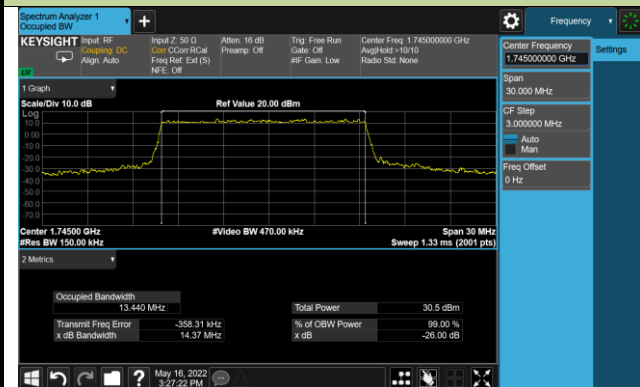

30MHz Channel Bandwidth

40MHz Channel Bandwidth

99% Bandwidth - QPSK

5MHz Channel Bandwidth

10MHz Channel Bandwidth

15MHz Channel Bandwidth

20MHz Channel Bandwidth

30MHz Channel Bandwidth