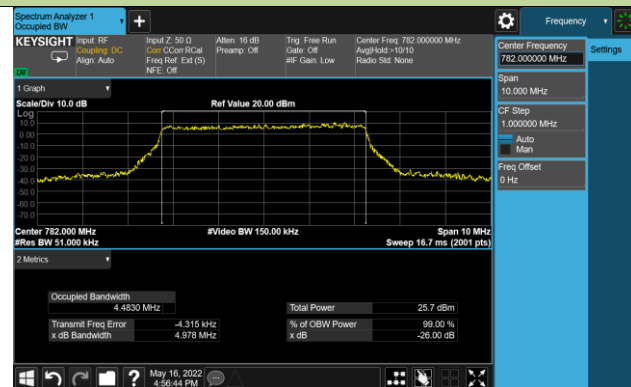

10MHz Channel Bandwidth

99% Bandwidth - 64QAM

5MHz Channel Bandwidth

10MHz Channel Bandwidth

99% Bandwidth - 256QAM

5MHz Channel Bandwidth

10MHz Channel Bandwidth

Test Site	SIP-SR1	Test Engineer	Candy Luo
Test Date	2022/05/12	Test Band	n25