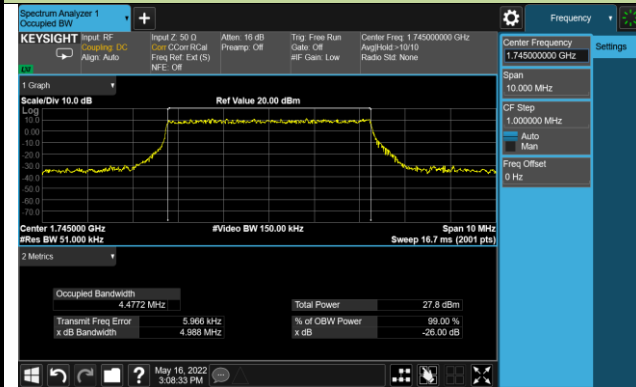

99% Bandwidth - 64QAM

5MHz Channel Bandwidth