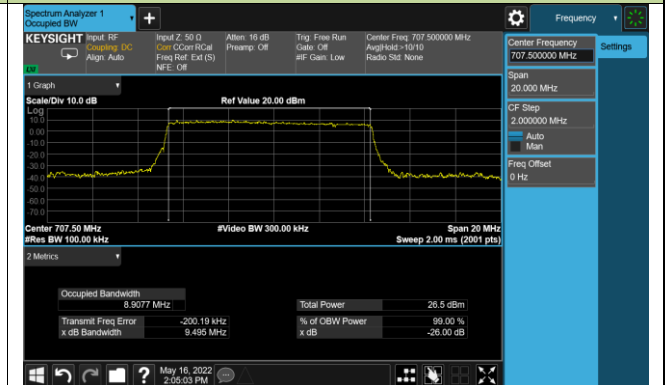

99% Bandwidth - 256QAM

5MHz Channel Bandwidth

10MHz Channel Bandwidth

15MHz Channel Bandwidth

Test Site	SIP-SR1	Test Engineer	Candy Luo
Test Date	2022/05/16	Test Band	n13

Frequency (MHz)	Bandwidth (MHz)	99% Bandwidth (MHz)
PI/2 BPSK		
707.5	5	4.46
707.5	10	8.89
QPSK		
707.5	5	4.48
707.5	10	8.91
16QAM		
707.5	5	4.48
707.5	10	8.94
64QAM		
707.5	5	4.47
707.5	10	8.92
256QAM		
707.5	5	4.48
707.5	10	8.92

99% Bandwidth - PI/2 BPSK

5MHz Channel Bandwidth

10MHz Channel Bandwidth

99% Bandwidth - QPSK

5MHz Channel Bandwidth

10MHz Channel Bandwidth

99% Bandwidth - 16QAM

5MHz Channel Bandwidth