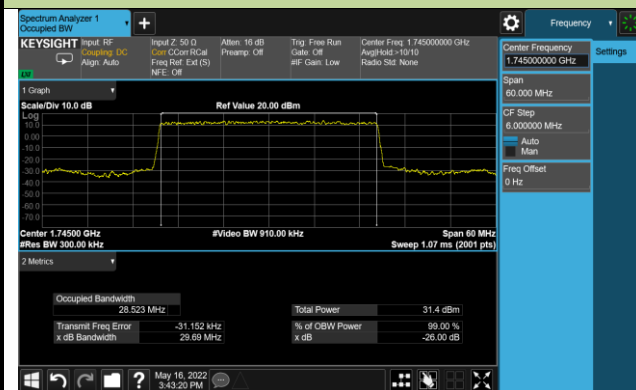

30MHz Channel Bandwidth