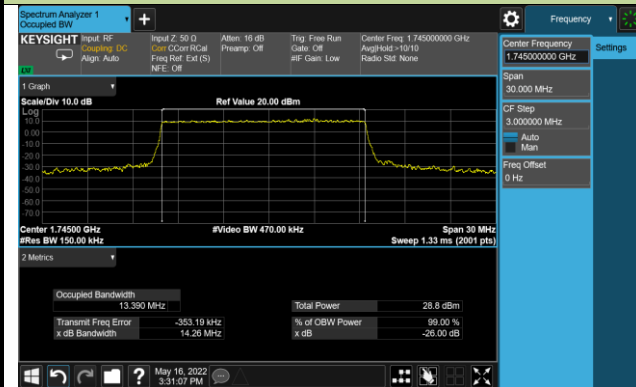

15MHz Channel Bandwidth