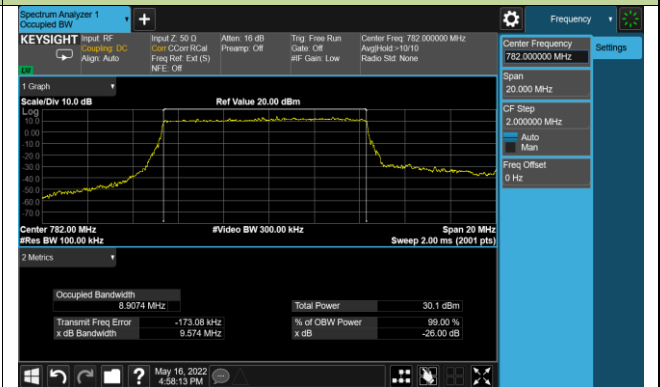

99% Bandwidth - PI/2 BPSK

5MHz Channel Bandwidth

10MHz Channel Bandwidth

99% Bandwidth - QPSK

5MHz Channel Bandwidth

10MHz Channel Bandwidth

99% Bandwidth - 16QAM

5MHz Channel Bandwidth

10MHz Channel Bandwidth

99% Bandwidth - 64QAM

5MHz Channel Bandwidth

10MHz Channel Bandwidth

99% Bandwidth - 256QAM

5MHz Channel Bandwidth

10MHz Channel Bandwidth

Test Site	SIP-SR1	Test Engineer	Candy Luo
Test Date	2022/05/12	Test Band	n25