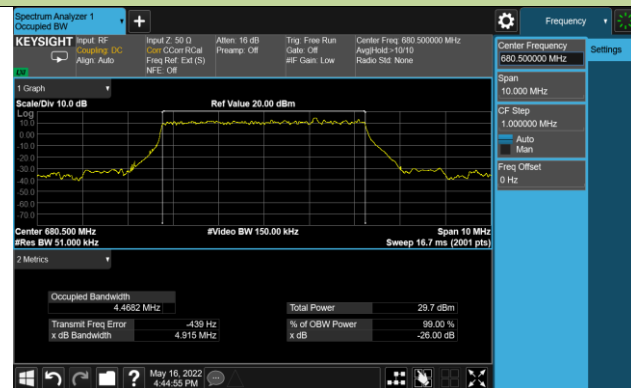

99% Bandwidth - PI/2 BPSK

5MHz Channel Bandwidth