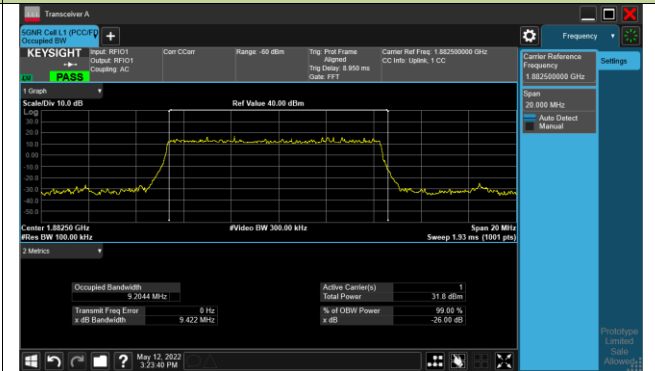

10MHz Channel Bandwidth