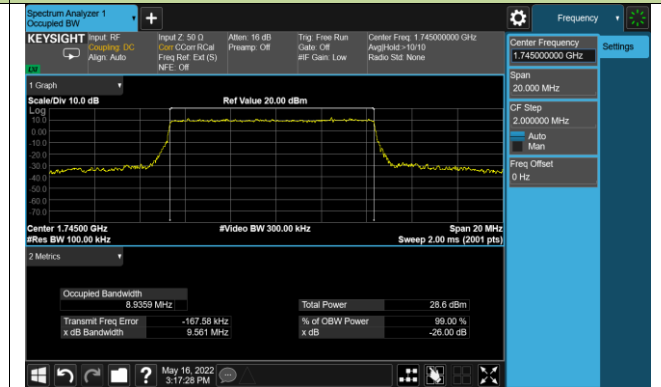

10MHz Channel Bandwidth