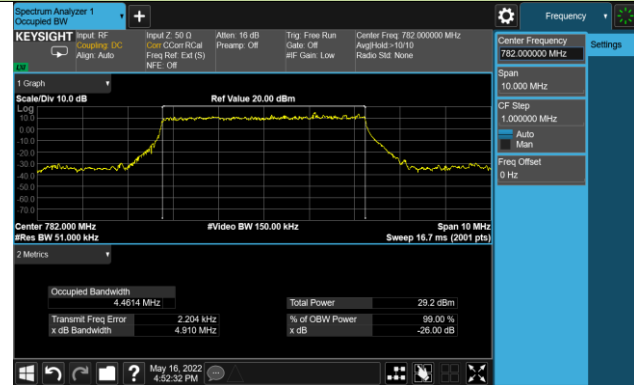

99% Bandwidth - PI/2 BPSK

5MHz Channel Bandwidth