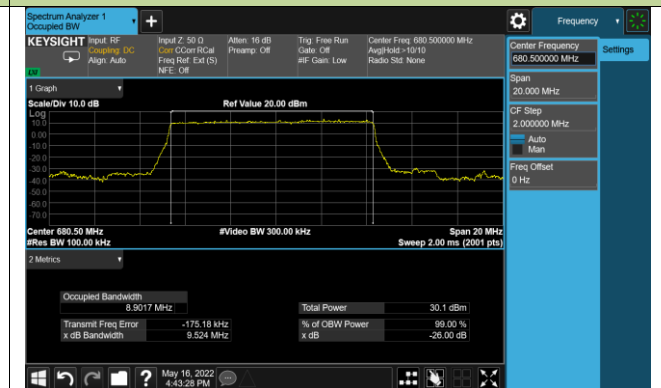

10MHz Channel Bandwidth