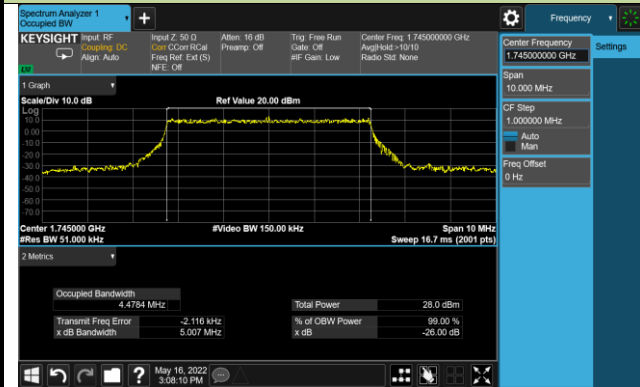

99% Bandwidth - 16QAM

5MHz Channel Bandwidth