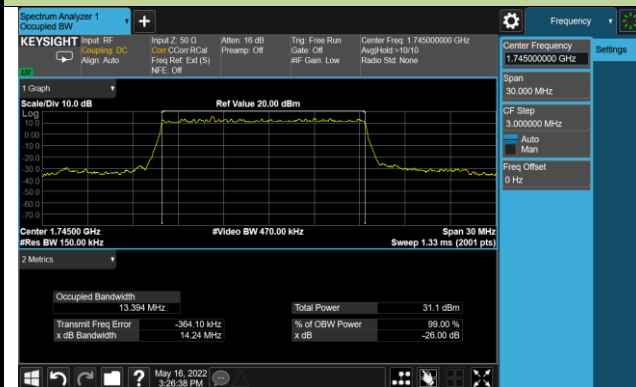

256QAM		
1745.0	5	4.48
1745.0	10	8.94
1745.0	15	13.42
1745.0	20	17.82
1745.0	30	28.52
1745.0	40	38.47

99% Bandwidth - PI/2 BPSK

5MHz Channel Bandwidth

10MHz Channel Bandwidth

15MHz Channel Bandwidth

20MHz Channel Bandwidth