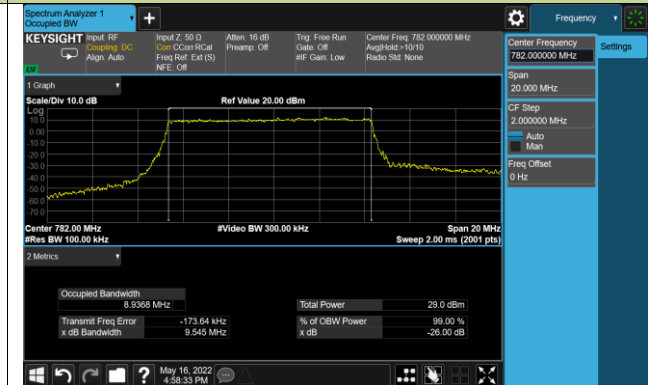

99% Bandwidth - PI/2 BPSK

5MHz Channel Bandwidth

10MHz Channel Bandwidth

99% Bandwidth - QPSK

5MHz Channel Bandwidth

10MHz Channel Bandwidth

99% Bandwidth - 16QAM

5MHz Channel Bandwidth

10MHz Channel Bandwidth

99% Bandwidth - 64QAM

5MHz Channel Bandwidth

10MHz Channel Bandwidth

99% Bandwidth - 256QAM

5MHz Channel Bandwidth

10MHz Channel Bandwidth

Test Site	SIP-SR1	Test Engineer	Candy Luo
Test Date	2022/05/12	Test Band	n25