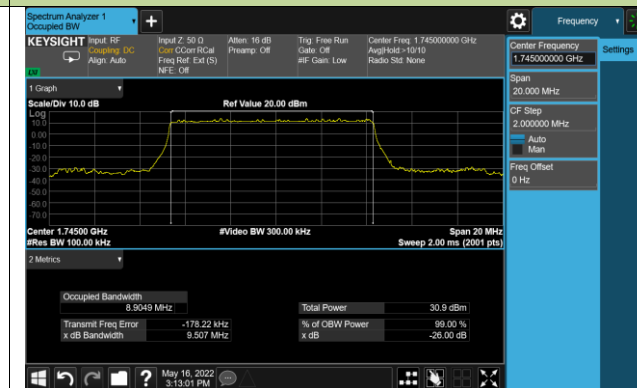

10MHz Channel Bandwidth