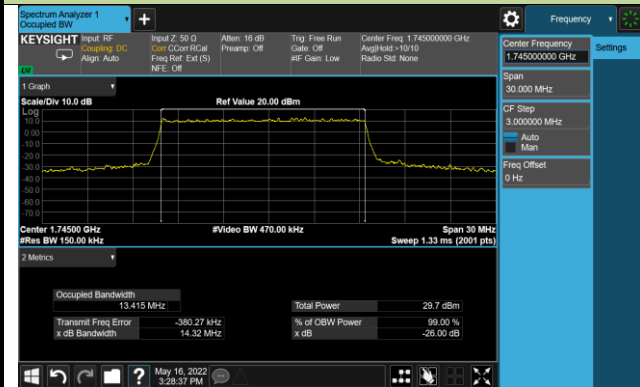

40MHz Channel Bandwidth

99% Bandwidth - 16QAM

5MHz Channel Bandwidth

10MHz Channel Bandwidth

15MHz Channel Bandwidth

20MHz Channel Bandwidth

30MHz Channel Bandwidth

40MHz Channel Bandwidth