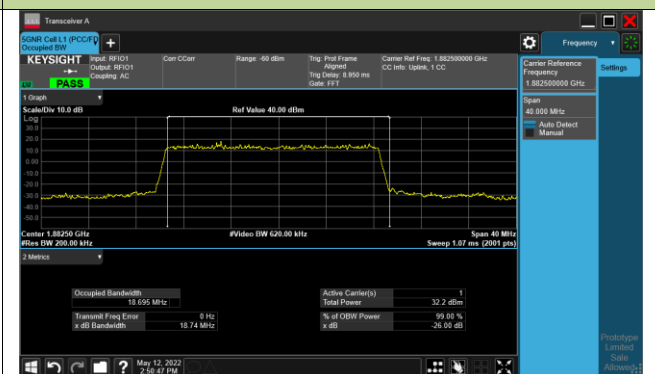

20MHz Channel Bandwidth