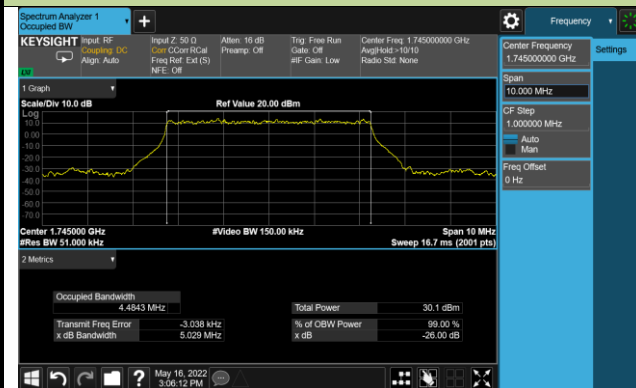

99% Bandwidth - PI/2 BPSK

5MHz Channel Bandwidth