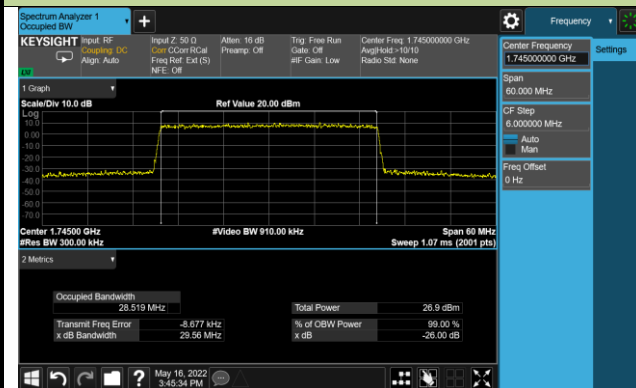

5MHz Channel Bandwidth

10MHz Channel Bandwidth

15MHz Channel Bandwidth

20MHz Channel Bandwidth

30MHz Channel Bandwidth

40MHz Channel Bandwidth

Test Site	SIP-SR1	Test Engineer	Candy Luo
Test Date	2022/05/16	Test Band	n71