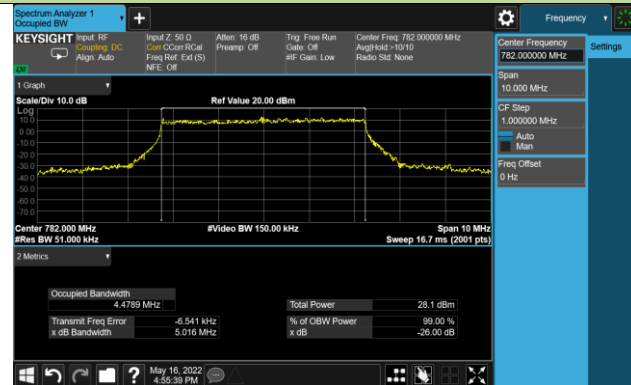

99% Bandwidth - PI/2 BPSK

5MHz Channel Bandwidth

10MHz Channel Bandwidth

99% Bandwidth - QPSK

5MHz Channel Bandwidth

10MHz Channel Bandwidth

99% Bandwidth - 16QAM

5MHz Channel Bandwidth

10MHz Channel Bandwidth

99% Bandwidth - 64QAM

5MHz Channel Bandwidth

10MHz Channel Bandwidth

99% Bandwidth - 256QAM

5MHz Channel Bandwidth

10MHz Channel Bandwidth

Test Site	SIP-SR1	Test Engineer	Candy Luo
Test Date	2022/05/12	Test Band	n25