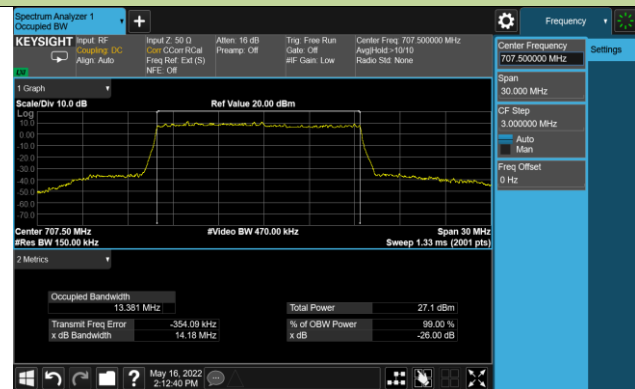

99% Bandwidth - 256QAM

5MHz Channel Bandwidth

10MHz Channel Bandwidth

15MHz Channel Bandwidth

Test Site	SIP-SR1	Test Engineer	Candy Luo
Test Date	2022/05/16	Test Band	n13

Frequency (MHz)	Bandwidth (MHz)	99% Bandwidth (MHz)
PI/2 BPSK		
707.5	5	4.46
707.5	10	8.89
QPSK		
707.5	5	4.48
707.5	10	8.91
16QAM		
707.5	5	4.48
707.5	10	8.94
64QAM		
707.5	5	4.47
707.5	10	8.92
256QAM		
707.5	5	4.48
707.5	10	8.92

99% Bandwidth - PI/2 BPSK

5MHz Channel Bandwidth

10MHz Channel Bandwidth

99% Bandwidth - QPSK

5MHz Channel Bandwidth

10MHz Channel Bandwidth

99% Bandwidth - 16QAM

5MHz Channel Bandwidth