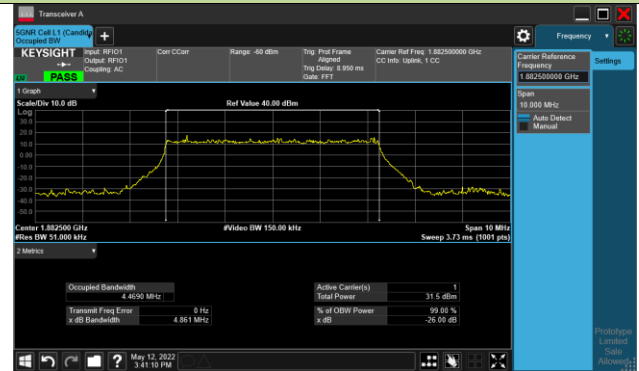

99% Bandwidth - PI/2 BPSK

5MHz Channel Bandwidth