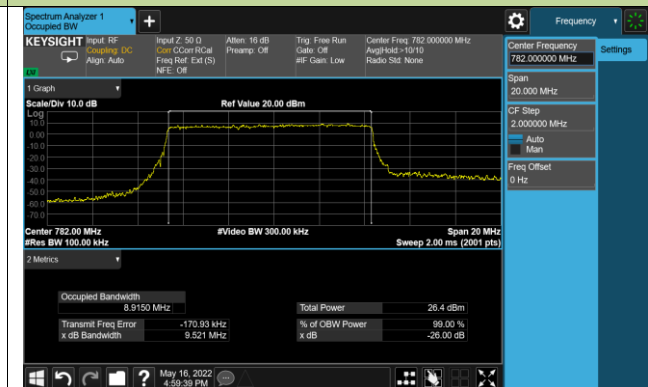

10MHz Channel Bandwidth

99% Bandwidth - 64QAM

5MHz Channel Bandwidth

10MHz Channel Bandwidth

99% Bandwidth - 256QAM

5MHz Channel Bandwidth

10MHz Channel Bandwidth

Test Site	SIP-SR1	Test Engineer	Candy Luo
Test Date	2022/05/12	Test Band	n25