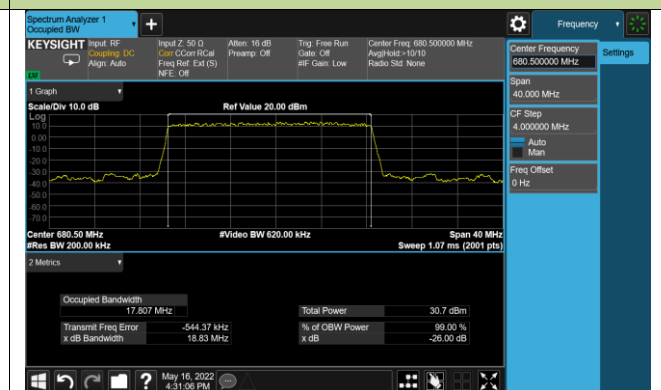

99% Bandwidth - PI/2 BPSK

5MHz Channel Bandwidth

10MHz Channel Bandwidth

15MHz Channel Bandwidth

20MHz Channel Bandwidth

99% Bandwidth - QPSK

5MHz Channel Bandwidth

10MHz Channel Bandwidth