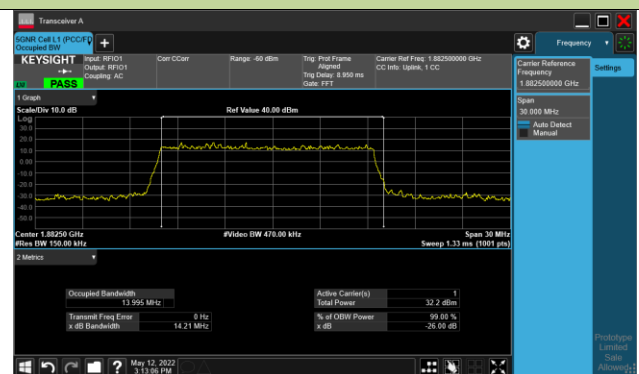

256QAM		
1882.5	5	4.48
1882.5	10	9.22
1882.5	15	14.00
1882.5	20	18.75
1882.5	25	23.62
1882.5	30	28.52
1882.5	40	38.49

99% Bandwidth - PI/2 BPSK

5MHz Channel Bandwidth

10MHz Channel Bandwidth

15MHz Channel Bandwidth