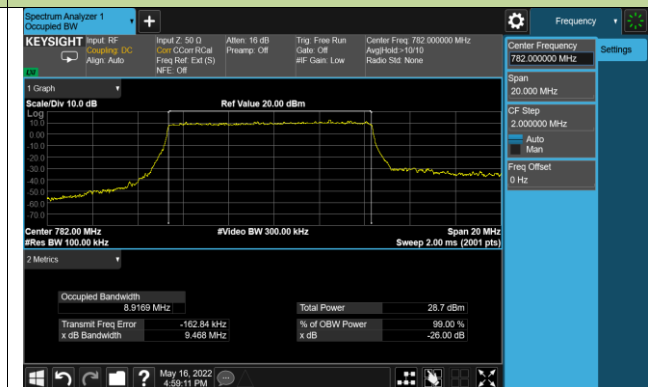

10MHz Channel Bandwidth

99% Bandwidth - 64QAM

5MHz Channel Bandwidth

10MHz Channel Bandwidth

99% Bandwidth - 256QAM

5MHz Channel Bandwidth

10MHz Channel Bandwidth

Test Site	SIP-SR1	Test Engineer	Candy Luo
Test Date	2022/05/12	Test Band	n25