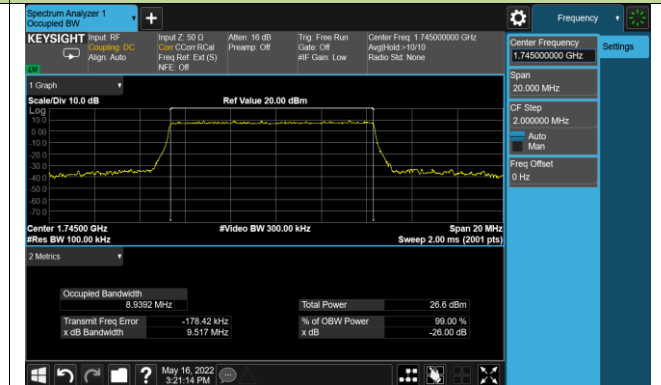

10MHz Channel Bandwidth