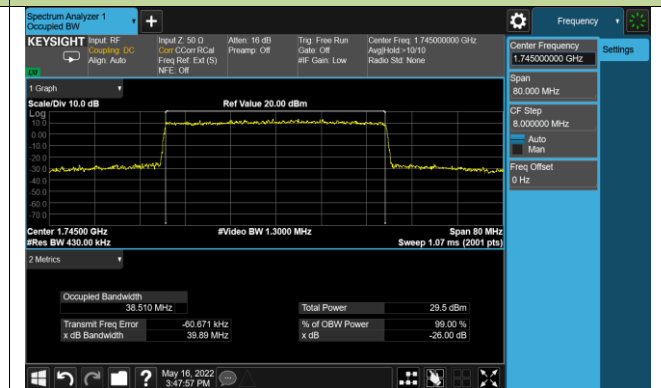

40MHz Channel Bandwidth

99% Bandwidth - 16QAM

5MHz Channel Bandwidth

10MHz Channel Bandwidth

15MHz Channel Bandwidth

20MHz Channel Bandwidth

30MHz Channel Bandwidth

40MHz Channel Bandwidth