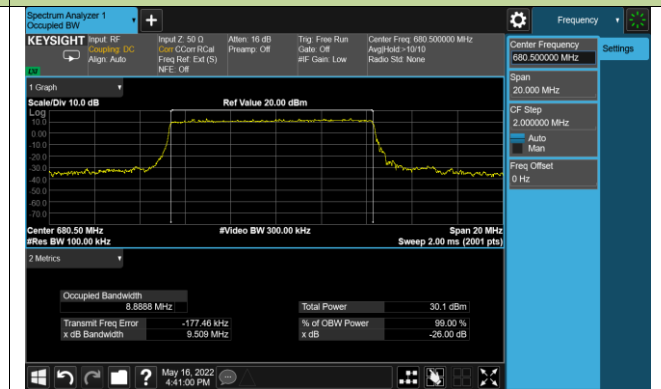

99% Bandwidth - PI/2 BPSK

5MHz Channel Bandwidth

10MHz Channel Bandwidth

15MHz Channel Bandwidth

20MHz Channel Bandwidth

99% Bandwidth - QPSK

5MHz Channel Bandwidth

10MHz Channel Bandwidth