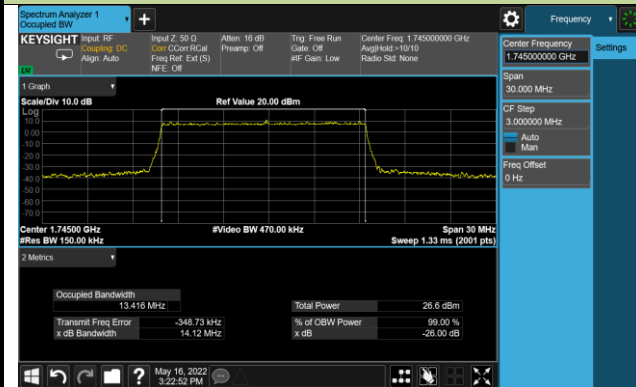

5MHz Channel Bandwidth

10MHz Channel Bandwidth

15MHz Channel Bandwidth

20MHz Channel Bandwidth

30MHz Channel Bandwidth

40MHz Channel Bandwidth

Test Site	SIP-SR1	Test Engineer	Candy Luo
Test Date	2022/05/16	Test Band	n71