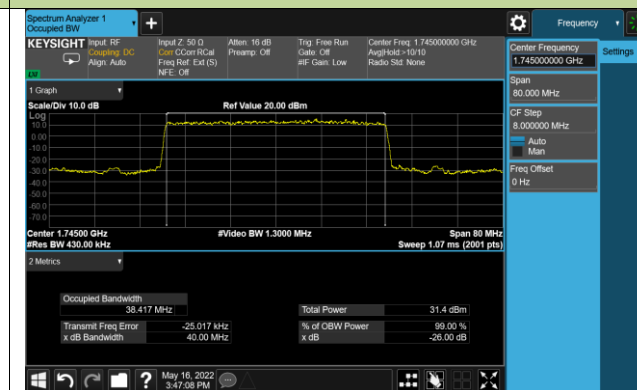

40MHz Channel Bandwidth