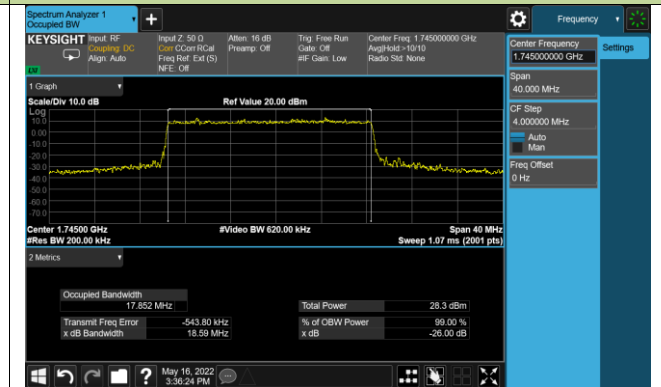

99% Bandwidth - 64QAM

5MHz Channel Bandwidth

10MHz Channel Bandwidth

15MHz Channel Bandwidth

20MHz Channel Bandwidth

30MHz Channel Bandwidth

40MHz Channel Bandwidth

99% Bandwidth - 256QAM