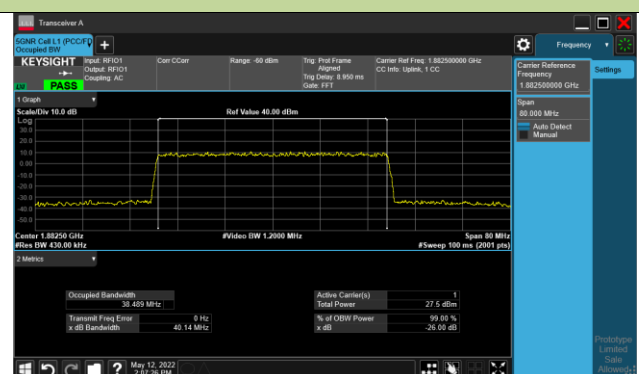

20MHz Channel Bandwidth

25MHz Channel Bandwidth

30MHz Channel Bandwidth

40MHz Channel Bandwidth

Test Site	SIP-SR1	Test Engineer	Candy Luo
Test Date	2022/05/16	Test Band	n66

Frequency (MHz)	Bandwidth (MHz)	99% Bandwidth (MHz)
PI/2 BPSK		
1745.0	5	4.48
1745.0	10	8.90
1745.0	15	13.39
1745.0	20	17.84
1745.0	30	28.52
1745.0	40	38.42
QPSK		
1745.0	5	4.48
1745.0	10	8.90
1745.0	15	13.44
1745.0	20	17.84
1745.0	30	28.51
1745.0	40	38.43
16QAM		
1745.0	5	4.48
1745.0	10	8.95
1745.0	15	13.42
1745.0	20	17.90
1745.0	30	28.51
1745.0	40	38.51
64QAM		
1745.0	5	4.48
1745.0	10	8.94
1745.0	15	13.39
1745.0	20	17.85
1745.0	30	28.60
1745.0	40	38.48