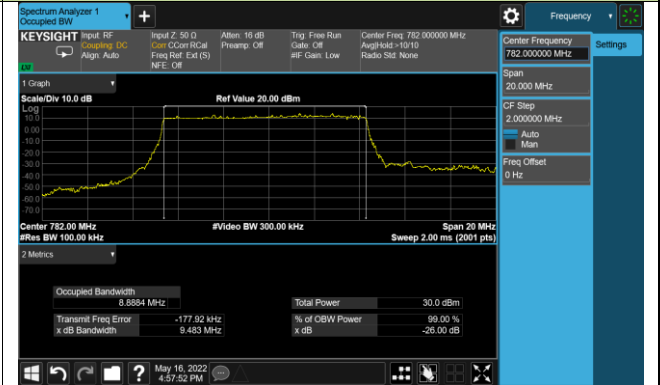

10MHz Channel Bandwidth