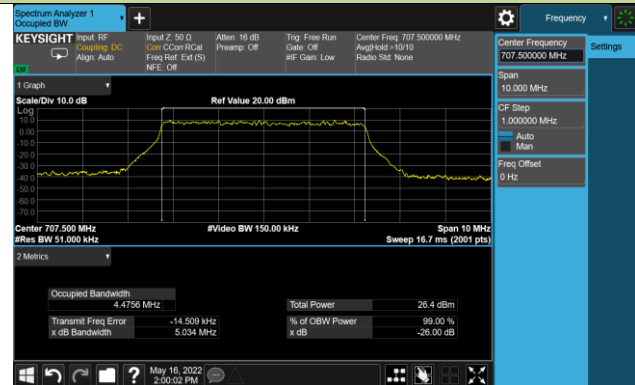

99% Bandwidth - 256QAM

5MHz Channel Bandwidth

10MHz Channel Bandwidth

15MHz Channel Bandwidth

Test Site	SIP-SR1	Test Engineer	Candy Luo
Test Date	2022/05/16	Test Band	n13

Frequency (MHz)	Bandwidth (MHz)	99% Bandwidth (MHz)
PI/2 BPSK		
707.5	5	4.46
707.5	10	8.89
QPSK		
707.5	5	4.48
707.5	10	8.91
16QAM		
707.5	5	4.48
707.5	10	8.94
64QAM		
707.5	5	4.47
707.5	10	8.92
256QAM		
707.5	5	4.48
707.5	10	8.92