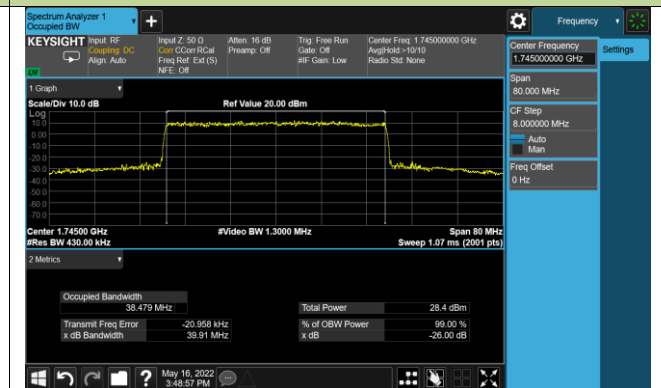

40MHz Channel Bandwidth