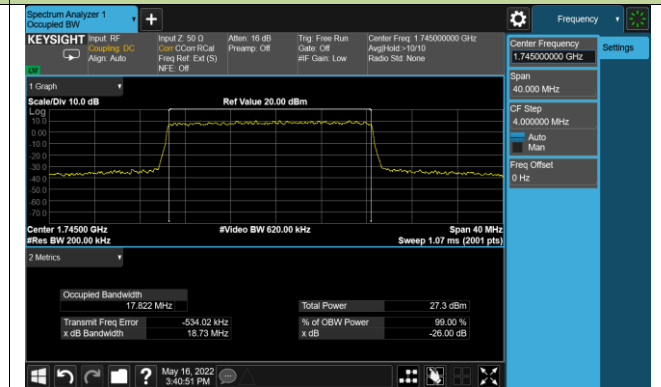

5MHz Channel Bandwidth

10MHz Channel Bandwidth

15MHz Channel Bandwidth

20MHz Channel Bandwidth

30MHz Channel Bandwidth

40MHz Channel Bandwidth

Test Site	SIP-SR1	Test Engineer	Candy Luo
Test Date	2022/05/16	Test Band	n71