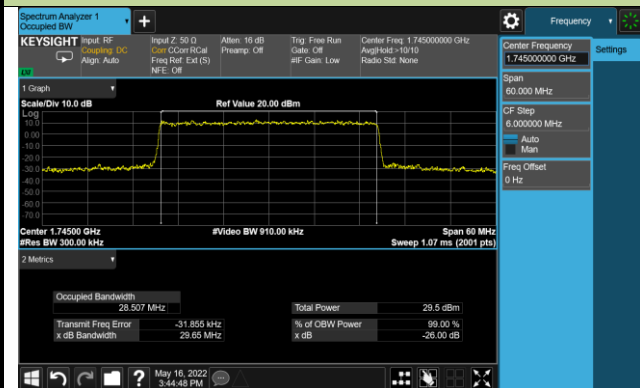

40MHz Channel Bandwidth

99% Bandwidth - 16QAM

5MHz Channel Bandwidth

10MHz Channel Bandwidth

15MHz Channel Bandwidth

20MHz Channel Bandwidth

30MHz Channel Bandwidth

40MHz Channel Bandwidth