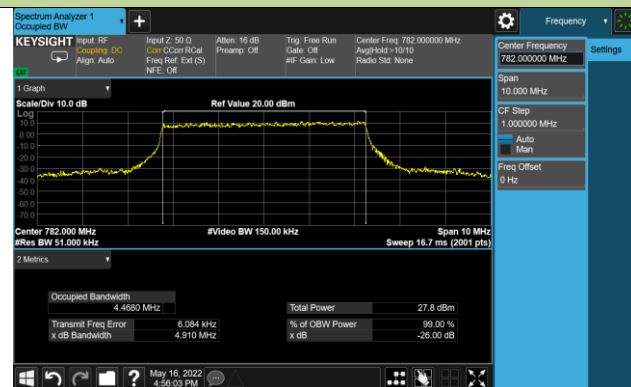

99% Bandwidth - PI/2 BPSK

5MHz Channel Bandwidth

10MHz Channel Bandwidth

99% Bandwidth - QPSK

5MHz Channel Bandwidth

10MHz Channel Bandwidth

99% Bandwidth - 16QAM

5MHz Channel Bandwidth

10MHz Channel Bandwidth

99% Bandwidth - 64QAM

5MHz Channel Bandwidth

10MHz Channel Bandwidth

99% Bandwidth - 256QAM

5MHz Channel Bandwidth

10MHz Channel Bandwidth

Test Site	SIP-SR1	Test Engineer	Candy Luo
Test Date	2022/05/12	Test Band	n25