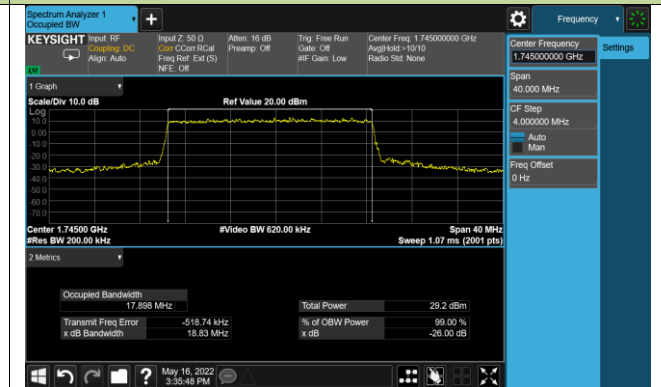

40MHz Channel Bandwidth

99% Bandwidth - 16QAM

5MHz Channel Bandwidth

10MHz Channel Bandwidth

15MHz Channel Bandwidth

20MHz Channel Bandwidth

30MHz Channel Bandwidth

40MHz Channel Bandwidth