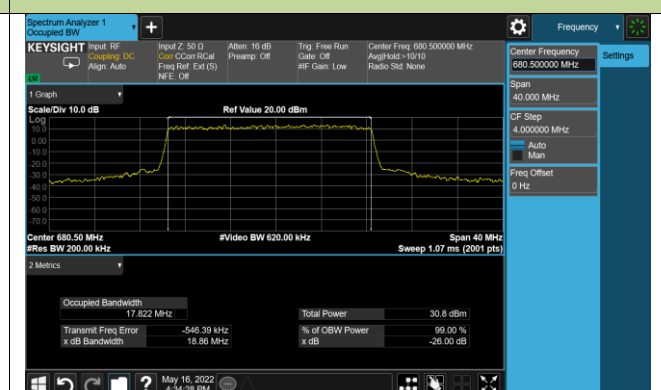

20MHz Channel Bandwidth