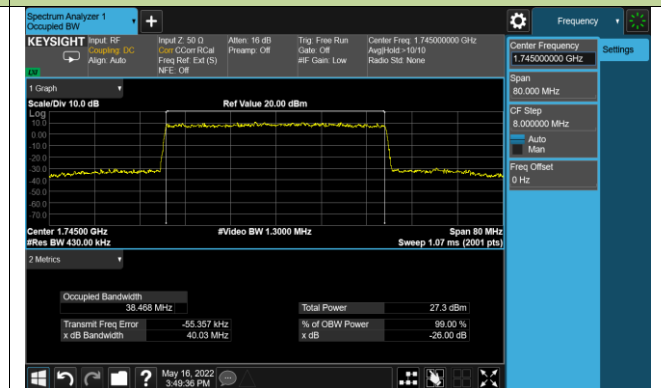

5MHz Channel Bandwidth

10MHz Channel Bandwidth

15MHz Channel Bandwidth

20MHz Channel Bandwidth

30MHz Channel Bandwidth

40MHz Channel Bandwidth

Test Site	SIP-SR1	Test Engineer	Candy Luo
Test Date	2022/05/16	Test Band	n71