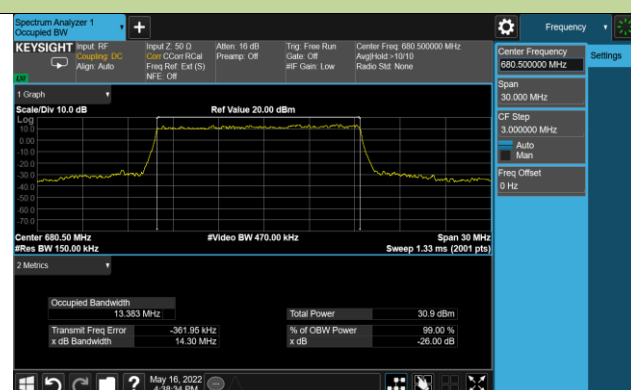

15MHz Channel Bandwidth