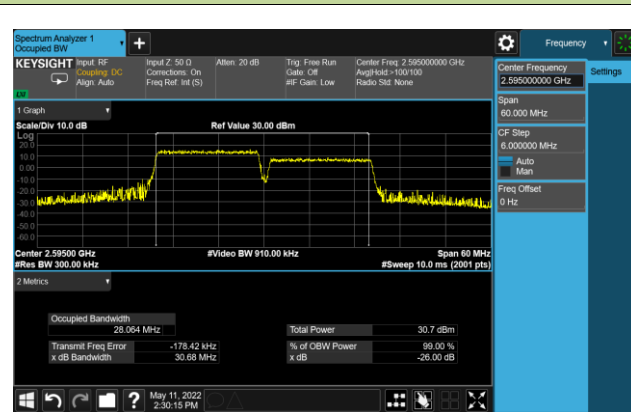

99% Bandwidth - QPSK

15+15MHz Channel Bandwidth

20+20MHz Channel Bandwidth

99% Bandwidth - 16QAM

15+15MHz Channel Bandwidth

20+20MHz Channel Bandwidth

99% Bandwidth - 64QAM

15+15MHz Channel Bandwidth