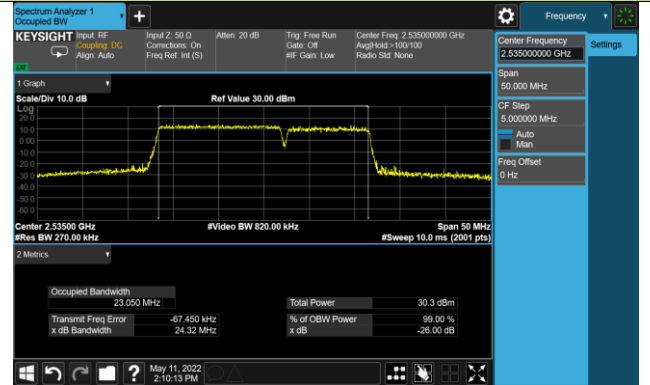

15+10MHz Channel Bandwidth