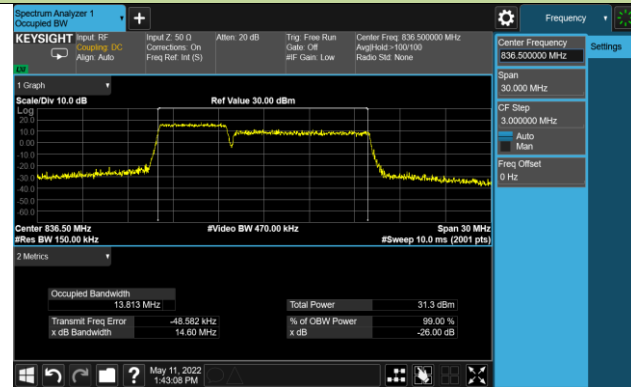

99% Bandwidth - QPSK

5+10MHz Channel Bandwidth