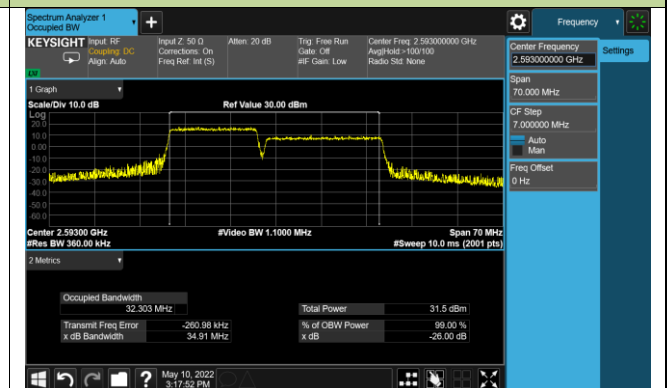

99% Bandwidth - QPSK

5+20MHz Channel Bandwidth

10+15MHz Channel Bandwidth

10+20MHz Channel Bandwidth

15+10MHz Channel Bandwidth

15+15MHz Channel Bandwidth

15+20MHz Channel Bandwidth

99% Bandwidth - 16QAM