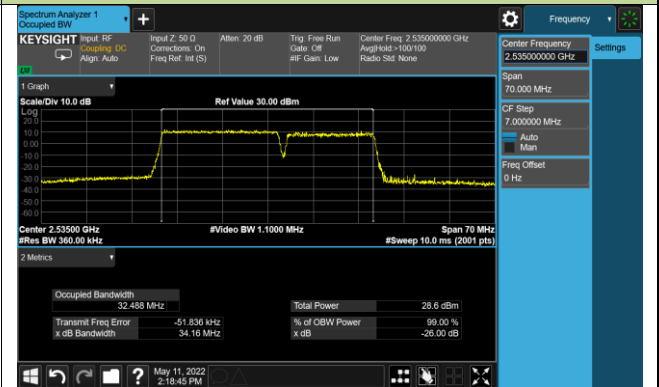

99% Bandwidth - 64QAM

10+20MHz Channel Bandwidth

15+10MHz Channel Bandwidth

15+15MHz Channel Bandwidth

15+20MHz Channel Bandwidth

20+10MHz Channel Bandwidth

20+15MHz Channel Bandwidth

20+20MHz Channel Bandwidth