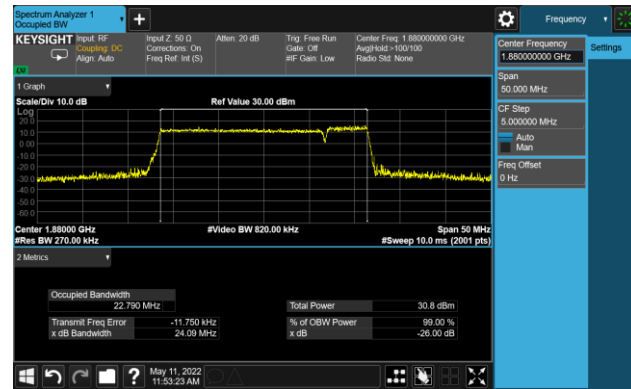

99% Bandwidth - 16QAM

5+20MHz Channel Bandwidth

10+15MHz Channel Bandwidth

10+20MHz Channel Bandwidth

15+10MHz Channel Bandwidth

15+15MHz Channel Bandwidth

15+20MHz Channel Bandwidth

20+5MHz Channel Bandwidth