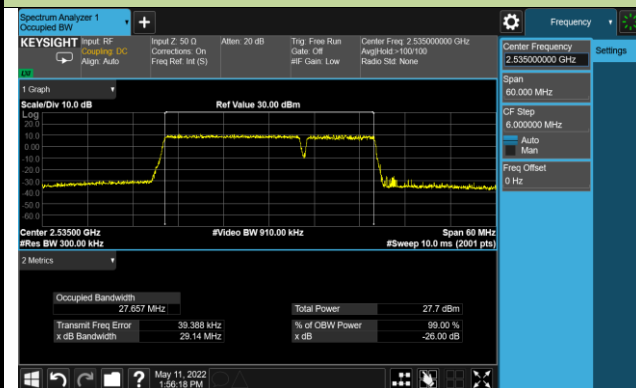

99% Bandwidth - 256QAM

10+20MHz Channel Bandwidth

15+10MHz Channel Bandwidth

15+15MHz Channel Bandwidth

15+20MHz Channel Bandwidth

20+10MHz Channel Bandwidth

20+15MHz Channel Bandwidth

20+20MHz Channel Bandwidth