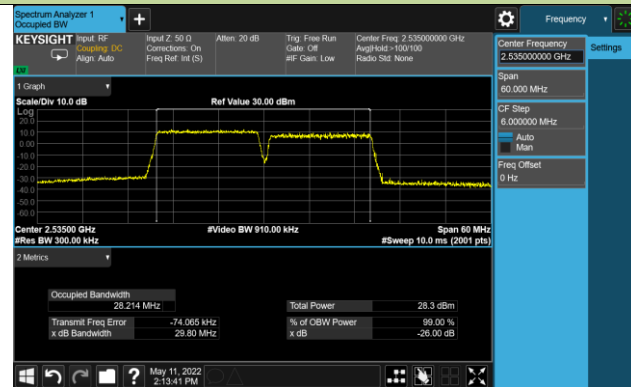

99% Bandwidth - 64QAM

10+20MHz Channel Bandwidth

15+10MHz Channel Bandwidth

15+15MHz Channel Bandwidth

15+20MHz Channel Bandwidth

20+10MHz Channel Bandwidth

20+15MHz Channel Bandwidth

20+20MHz Channel Bandwidth