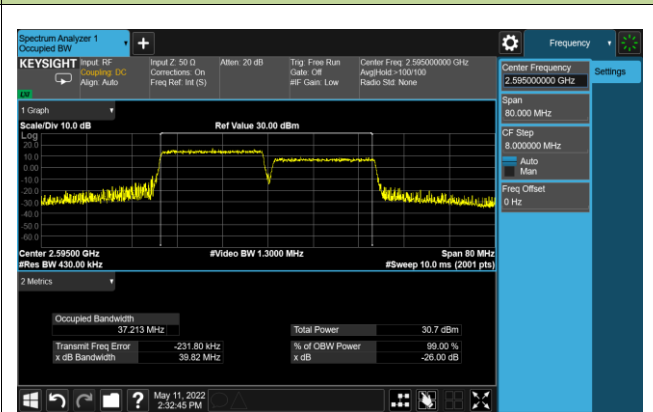

99% Bandwidth - QPSK

15+15MHz Channel Bandwidth

20+20MHz Channel Bandwidth

99% Bandwidth - 16QAM

15+15MHz Channel Bandwidth

20+20MHz Channel Bandwidth

99% Bandwidth - 64QAM

15+15MHz Channel Bandwidth