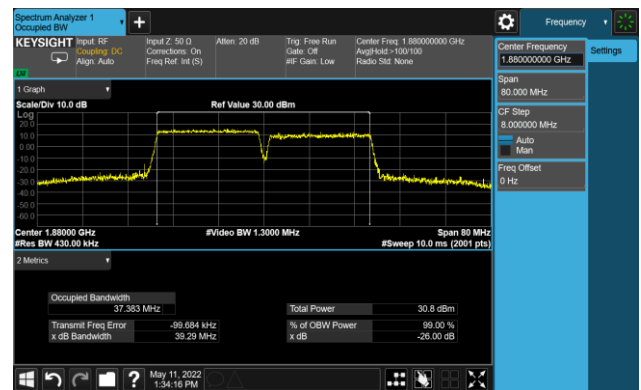

20+20MHz Channel Bandwidth