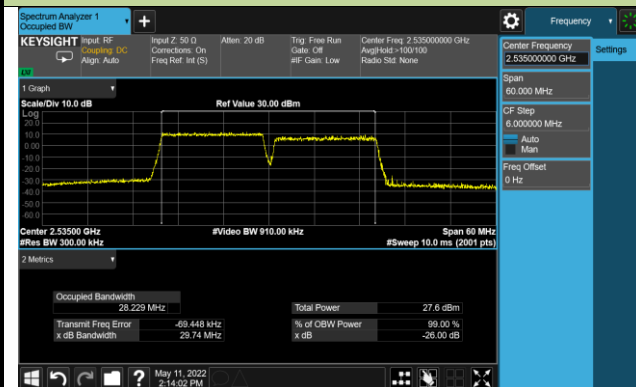

99% Bandwidth - 256QAM

10+20MHz Channel Bandwidth

15+10MHz Channel Bandwidth

15+15MHz Channel Bandwidth

15+20MHz Channel Bandwidth

20+10MHz Channel Bandwidth

20+15MHz Channel Bandwidth

20+20MHz Channel Bandwidth