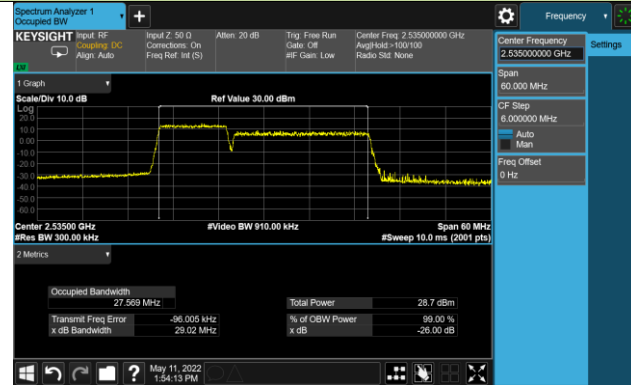

99% Bandwidth - 64QAM

10+20MHz Channel Bandwidth