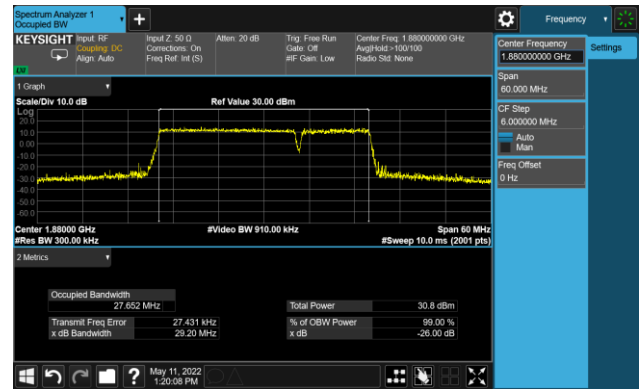

20+10MHz Channel Bandwidth