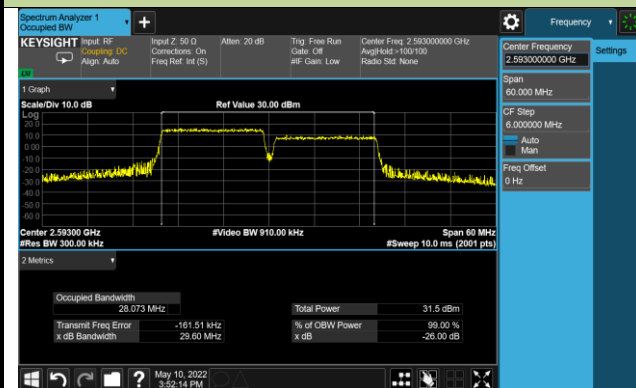

99% Bandwidth - QPSK

5+20MHz Channel Bandwidth

10+15MHz Channel Bandwidth

10+20MHz Channel Bandwidth

15+10MHz Channel Bandwidth

15+15MHz Channel Bandwidth

15+20MHz Channel Bandwidth

99% Bandwidth - 16QAM