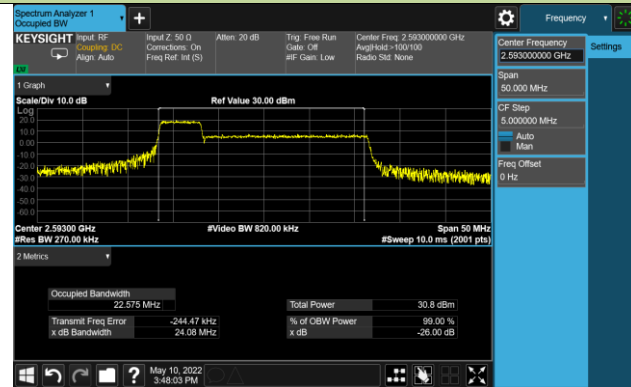

99% Bandwidth - 16QAM

5+20MHz Channel Bandwidth