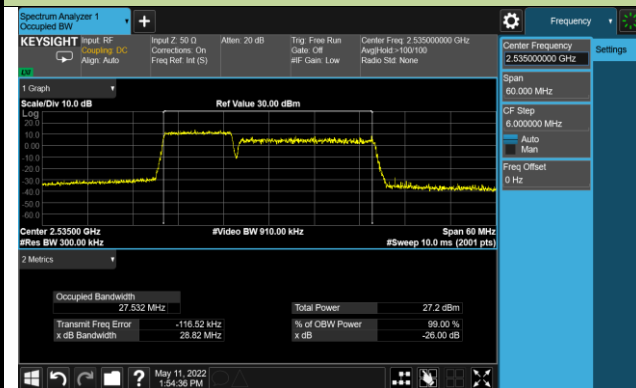

99% Bandwidth - 256QAM

10+20MHz Channel Bandwidth