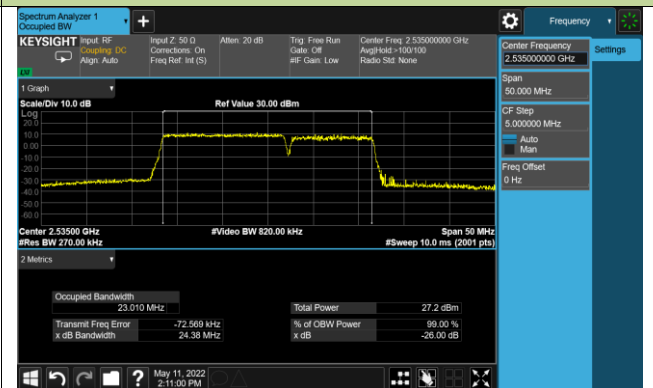

15+10MHz Channel Bandwidth