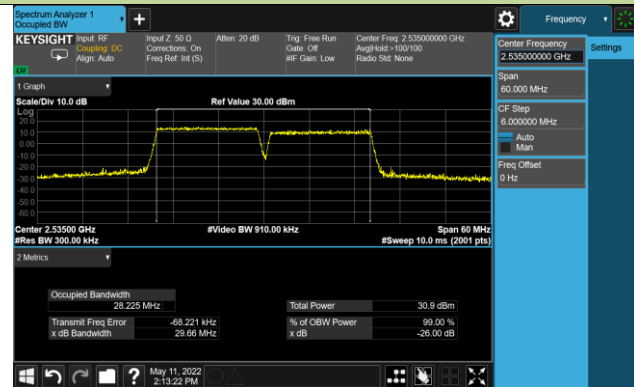

99% Bandwidth - 16QAM

10+20MHz Channel Bandwidth

15+10MHz Channel Bandwidth

15+15MHz Channel Bandwidth

15+20MHz Channel Bandwidth

20+10MHz Channel Bandwidth

20+15MHz Channel Bandwidth

20+20MHz Channel Bandwidth