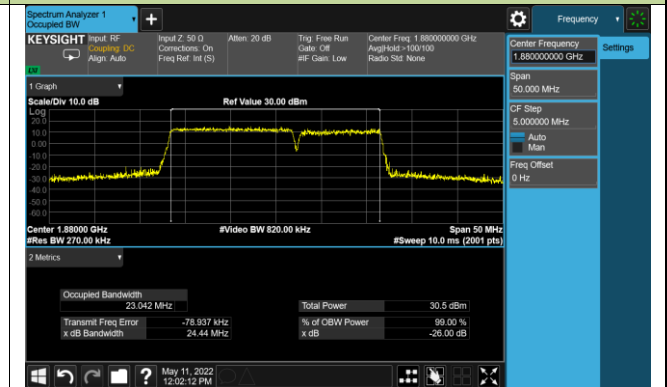

99% Bandwidth - 16QAM

5+20MHz Channel Bandwidth

10+15MHz Channel Bandwidth

10+20MHz Channel Bandwidth

15+10MHz Channel Bandwidth

15+15MHz Channel Bandwidth

15+20MHz Channel Bandwidth

20+5MHz Channel Bandwidth