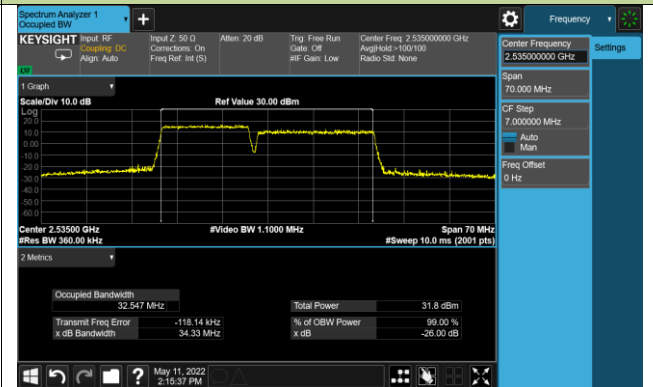

99% Bandwidth - QPSK

10+20MHz Channel Bandwidth

15+10MHz Channel Bandwidth

15+15MHz Channel Bandwidth

15+20MHz Channel Bandwidth

20+10MHz Channel Bandwidth

20+15MHz Channel Bandwidth

20+20MHz Channel Bandwidth