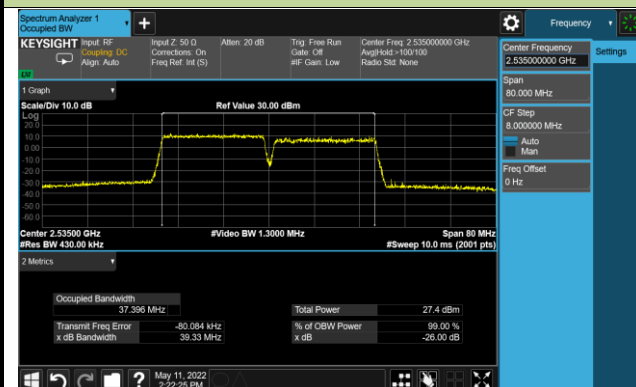

99% Bandwidth - 256QAM

10+20MHz Channel Bandwidth

15+10MHz Channel Bandwidth

15+15MHz Channel Bandwidth

15+20MHz Channel Bandwidth

20+10MHz Channel Bandwidth

20+15MHz Channel Bandwidth

20+20MHz Channel Bandwidth

Test Site	SIP-SR1	Test Engineer	Allen Zou
Test Date	2022/05/11	Test Band	Intra-Band CA_38C

Modulation	Frequency (MHz)	Bandwidth (MHz)	99% Bandwidth (MHz)
QPSK	2587.5 + 2602.5	15+15	28.06
	2585.1 + 2604.9	20+20	37.28
16QAM	2587.5 + 2602.5	15+15	28.06
	2585.1 + 2604.9	20+20	37.21
64QAM	2587.5 + 2602.5	15+15	28.06
	2585.1 + 2604.9	20+20	37.22
256QAM	2587.5 + 2602.5	15+15	28.08
	2585.1 + 2604.9	20+20	37.17