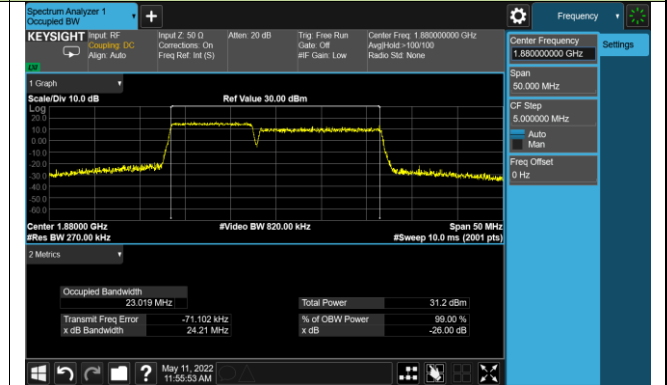

99% Bandwidth - 16QAM

5+20MHz Channel Bandwidth

10+15MHz Channel Bandwidth

10+20MHz Channel Bandwidth

15+10MHz Channel Bandwidth

15+15MHz Channel Bandwidth

15+20MHz Channel Bandwidth

20+5MHz Channel Bandwidth