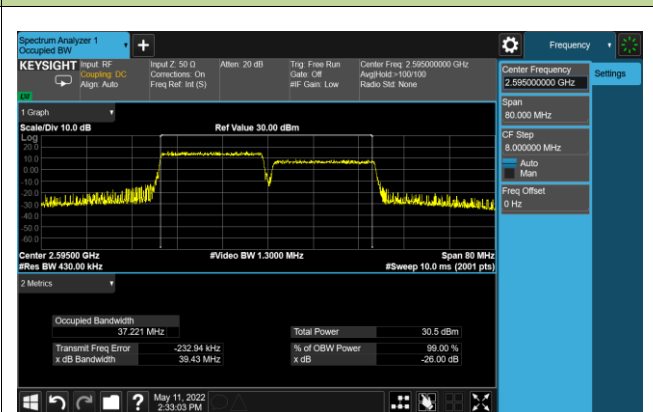

20+20MHz Channel Bandwidth