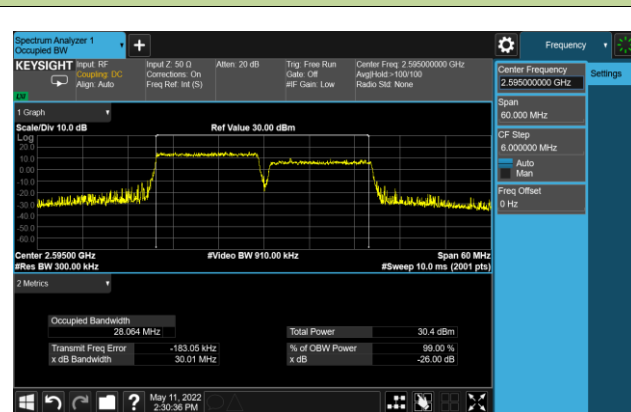

99% Bandwidth - QPSK

15+15MHz Channel Bandwidth

20+20MHz Channel Bandwidth

99% Bandwidth - 16QAM

15+15MHz Channel Bandwidth

20+20MHz Channel Bandwidth

99% Bandwidth - 64QAM

15+15MHz Channel Bandwidth