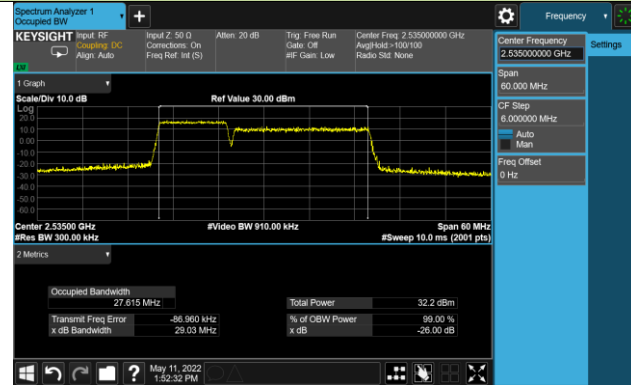

99% Bandwidth - QPSK

10+20MHz Channel Bandwidth