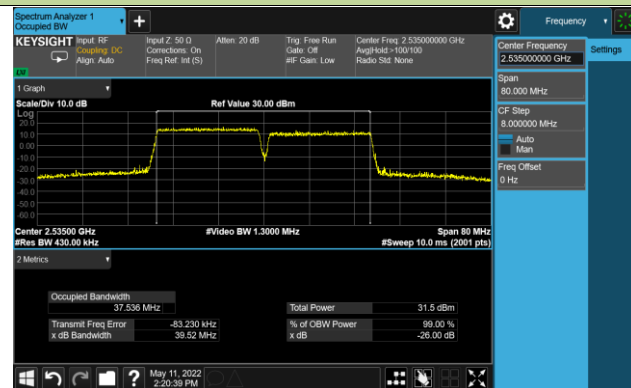

99% Bandwidth - QPSK

10+20MHz Channel Bandwidth

15+10MHz Channel Bandwidth

15+15MHz Channel Bandwidth

15+20MHz Channel Bandwidth

20+10MHz Channel Bandwidth

20+15MHz Channel Bandwidth

20+20MHz Channel Bandwidth