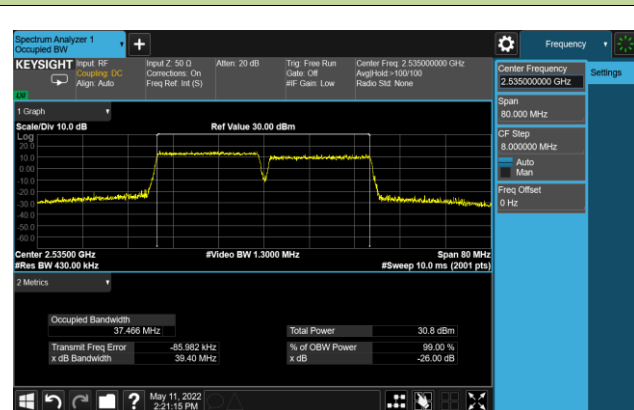

99% Bandwidth - 16QAM

10+20MHz Channel Bandwidth

15+10MHz Channel Bandwidth

15+15MHz Channel Bandwidth

15+20MHz Channel Bandwidth

20+10MHz Channel Bandwidth

20+15MHz Channel Bandwidth

20+20MHz Channel Bandwidth