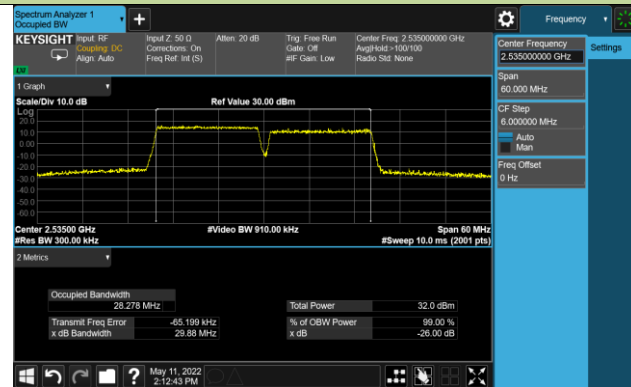

99% Bandwidth - QPSK

10+20MHz Channel Bandwidth

15+10MHz Channel Bandwidth

15+15MHz Channel Bandwidth

15+20MHz Channel Bandwidth

20+10MHz Channel Bandwidth

20+15MHz Channel Bandwidth

20+20MHz Channel Bandwidth