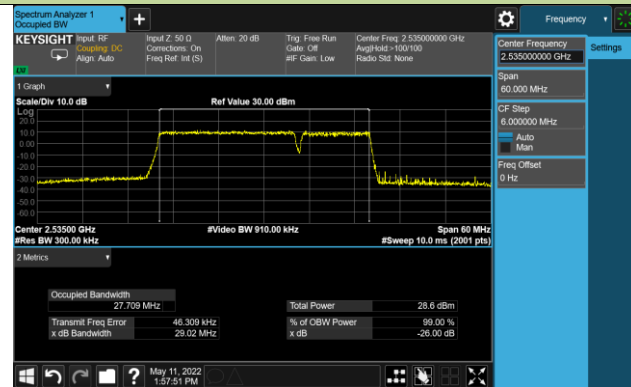

99% Bandwidth - 64QAM

10+20MHz Channel Bandwidth

15+10MHz Channel Bandwidth

15+15MHz Channel Bandwidth

15+20MHz Channel Bandwidth

20+10MHz Channel Bandwidth

20+15MHz Channel Bandwidth

20+20MHz Channel Bandwidth