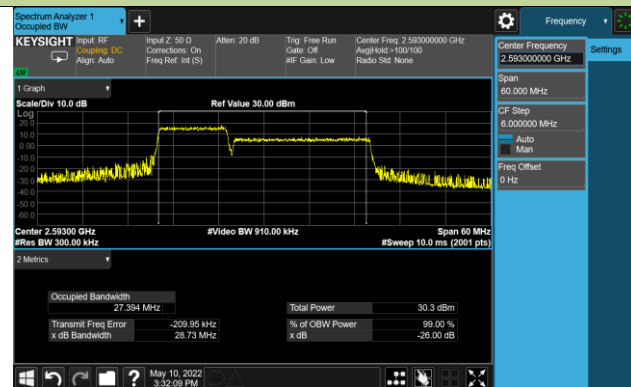

10+20MHz Channel Bandwidth