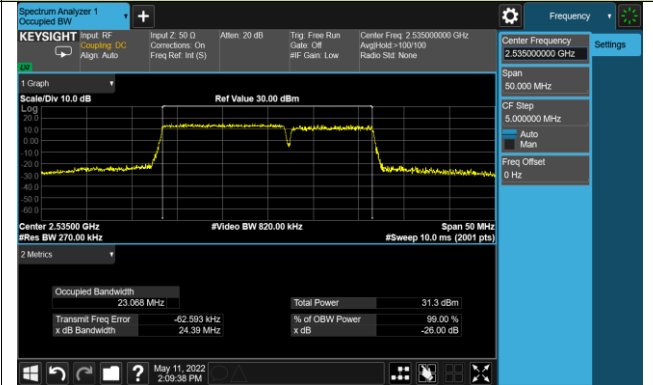

15+10MHz Channel Bandwidth