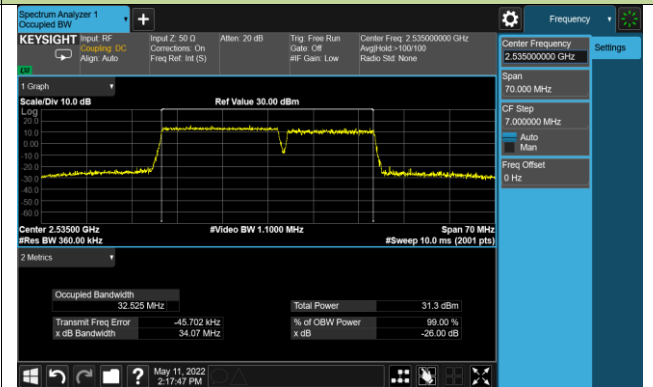

99% Bandwidth - QPSK

10+20MHz Channel Bandwidth

15+10MHz Channel Bandwidth

15+15MHz Channel Bandwidth

15+20MHz Channel Bandwidth

20+10MHz Channel Bandwidth

20+15MHz Channel Bandwidth

20+20MHz Channel Bandwidth