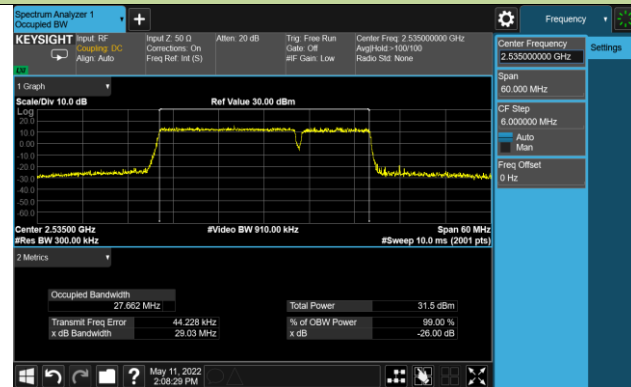

99% Bandwidth - QPSK

10+20MHz Channel Bandwidth

15+10MHz Channel Bandwidth

15+15MHz Channel Bandwidth

15+20MHz Channel Bandwidth

20+10MHz Channel Bandwidth

20+15MHz Channel Bandwidth

20+20MHz Channel Bandwidth