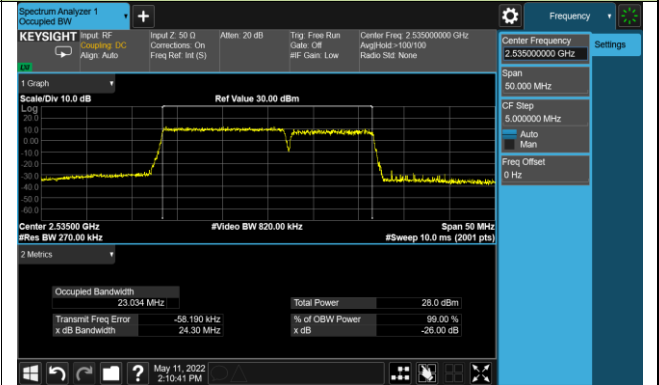

15+10MHz Channel Bandwidth