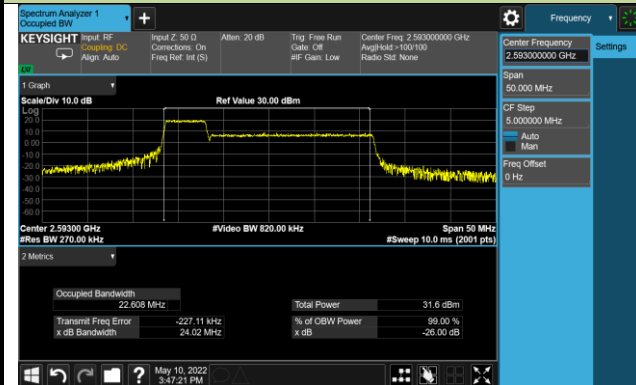

99% Bandwidth - QPSK

5+20MHz Channel Bandwidth