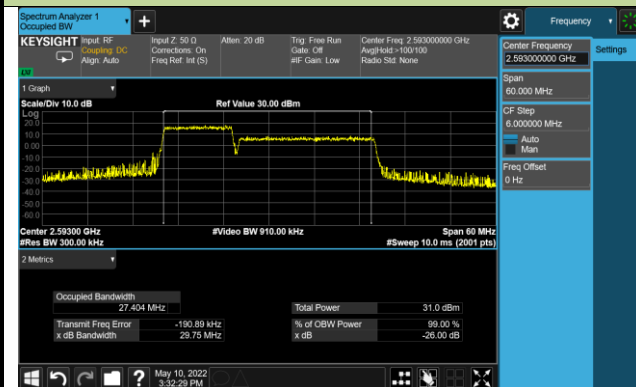

99% Bandwidth - QPSK

5+20MHz Channel Bandwidth

10+15MHz Channel Bandwidth

10+20MHz Channel Bandwidth

15+10MHz Channel Bandwidth

15+15MHz Channel Bandwidth

15+20MHz Channel Bandwidth

99% Bandwidth - 16QAM