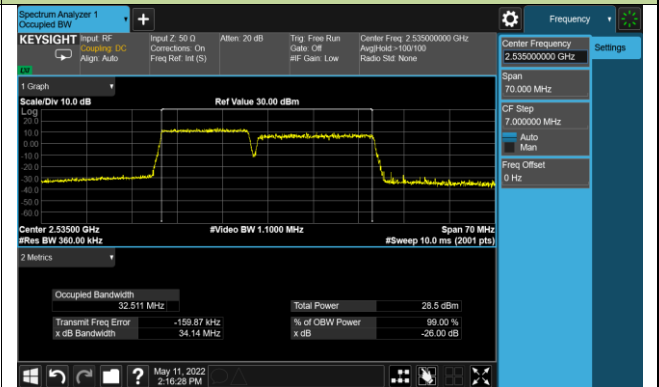

99% Bandwidth - 64QAM

10+20MHz Channel Bandwidth

15+10MHz Channel Bandwidth

15+15MHz Channel Bandwidth

15+20MHz Channel Bandwidth

20+10MHz Channel Bandwidth

20+15MHz Channel Bandwidth

20+20MHz Channel Bandwidth