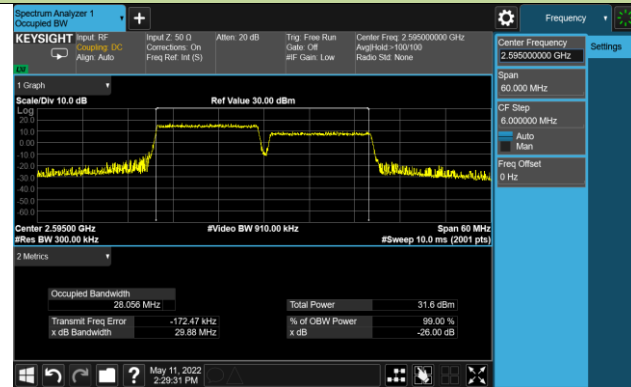

99% Bandwidth - QPSK

15+15MHz Channel Bandwidth