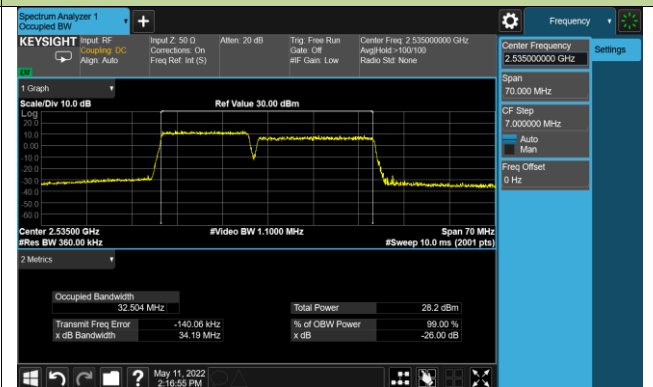

99% Bandwidth - 256QAM

10+20MHz Channel Bandwidth

15+10MHz Channel Bandwidth

15+15MHz Channel Bandwidth

15+20MHz Channel Bandwidth

20+10MHz Channel Bandwidth

20+15MHz Channel Bandwidth

20+20MHz Channel Bandwidth

Test Site	SIP-SR1	Test Engineer	Allen Zou
Test Date	2022/05/11	Test Band	Intra-Band CA_38C

Modulation	Frequency (MHz)	Bandwidth (MHz)	99% Bandwidth (MHz)
QPSK	2587.5 + 2602.5	15+15	28.06
	2585.1 + 2604.9	20+20	37.28
16QAM	2587.5 + 2602.5	15+15	28.06
	2585.1 + 2604.9	20+20	37.21
64QAM	2587.5 + 2602.5	15+15	28.06
	2585.1 + 2604.9	20+20	37.22
256QAM	2587.5 + 2602.5	15+15	28.08
	2585.1 + 2604.9	20+20	37.17