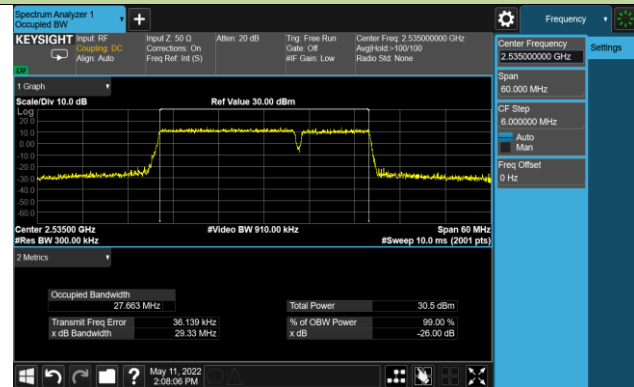

99% Bandwidth - 16QAM

10+20MHz Channel Bandwidth

15+10MHz Channel Bandwidth

15+15MHz Channel Bandwidth

15+20MHz Channel Bandwidth

20+10MHz Channel Bandwidth

20+15MHz Channel Bandwidth

20+20MHz Channel Bandwidth