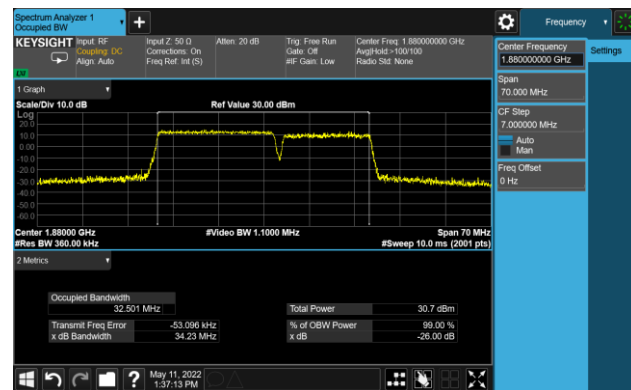

20+15MHz Channel Bandwidth