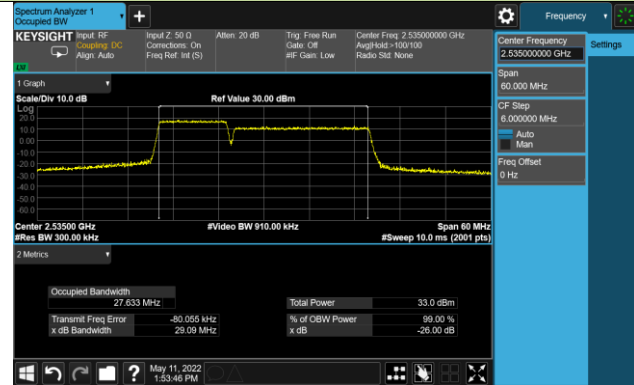

99% Bandwidth - 16QAM

10+20MHz Channel Bandwidth