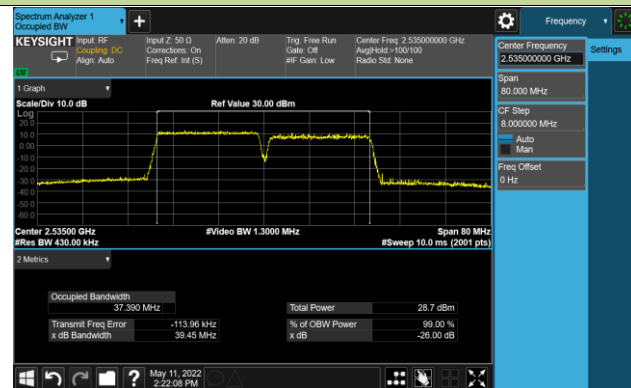

99% Bandwidth - 64QAM

10+20MHz Channel Bandwidth

15+10MHz Channel Bandwidth

15+15MHz Channel Bandwidth

15+20MHz Channel Bandwidth

20+10MHz Channel Bandwidth

20+15MHz Channel Bandwidth

20+20MHz Channel Bandwidth