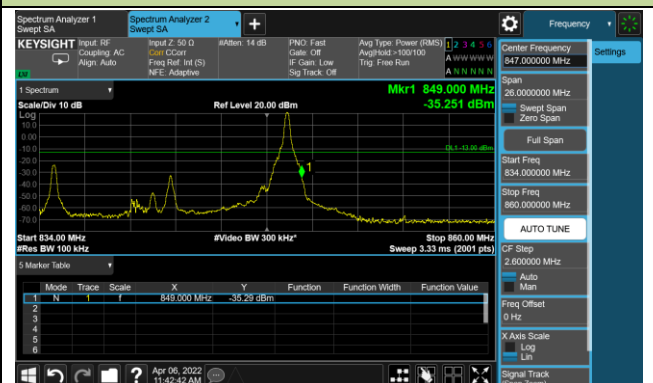

1.4MHz Channel Bandwidth - 1RB

Lower Band Edge

Upper Band Edge

3MHz Channel Bandwidth - 1RB

Lower Band Edge

Upper Band Edge

5MHz Channel Bandwidth - 1RB

Lower Band Edge

Upper Band Edge

10MHz Channel Bandwidth - 1RB

Lower Band Edge

Upper Band Edge

15MHz Channel Bandwidth - 1RB

Lower Band Edge

Upper Band Edge

1.4MHz Channel Bandwidth - Full RB

Lower Band Edge

Upper Band Edge

3MHz Channel Bandwidth - Full RB

Lower Band Edge

Upper Band Edge

5MHz Channel Bandwidth - Full RB

Lower Band Edge

Upper Band Edge

10MHz Channel Bandwidth - Full RB

Lower Band Edge

Upper Band Edge

Test Site	WZ-SR6	Test Engineer	Cloud Guo
Test Date	2022/04/01	Test Band	LTE Band 7

10MHz Channel Bandwidth - 1RB

Lower Band Edge

Upper Band Edge