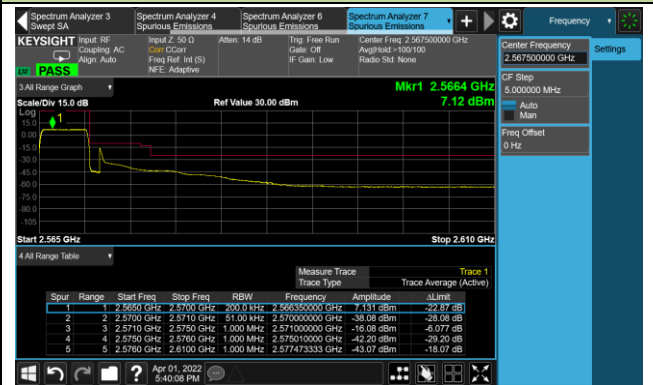

10MHz Channel Bandwidth - Full RB

Lower Band Edge

Upper Band Edge

Test Site	WZ-SR6	Test Engineer	Cloud Guo
Test Date	2022/04/01	Test Band	LTE Band 7

10MHz Channel Bandwidth - 1RB

Lower Band Edge

Upper Band Edge

15MHz Channel Bandwidth - 1RB

Lower Band Edge

Upper Band Edge

20MHz Channel Bandwidth - 1RB

Lower Band Edge

Upper Band Edge

5MHz Channel Bandwidth - Full RB

Lower Band Edge

Upper Band Edge

10MHz Channel Bandwidth - Full RB

Lower Band Edge

Upper Band Edge

15MHz Channel Bandwidth - Full RB

Lower Band Edge

Upper Band Edge

Test Site	WZ-SR6	Test Engineer	Cloud Guo
Test Date	2022/04/06	Test Band	LTE Band 12/17