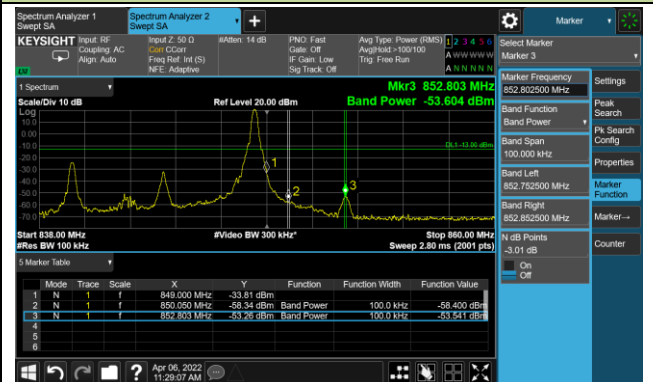

1.4MHz Channel Bandwidth - 1RB

Lower Band Edge

Upper Band Edge

3MHz Channel Bandwidth - 1RB

Lower Band Edge

Upper Band Edge

5MHz Channel Bandwidth - 1RB

Lower Band Edge

Upper Band Edge

10MHz Channel Bandwidth - 1RB

Lower Band Edge

Upper Band Edge

15MHz Channel Bandwidth - 1RB

Lower Band Edge

Upper Band Edge

1.4MHz Channel Bandwidth - Full RB

Lower Band Edge

Upper Band Edge

3MHz Channel Bandwidth - Full RB

Lower Band Edge

Upper Band Edge

5MHz Channel Bandwidth - Full RB

Lower Band Edge

Upper Band Edge

10MHz Channel Bandwidth - Full RB

Lower Band Edge

Upper Band Edge

Test Site	WZ-SR6	Test Engineer	Cloud Guo
Test Date	2022/04/01	Test Band	LTE Band 7

10MHz Channel Bandwidth - 1RB

Lower Band Edge

Upper Band Edge