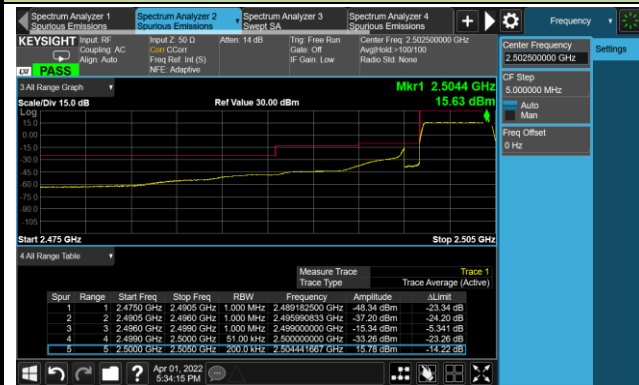

10MHz Channel Bandwidth - Full RB

Lower Band Edge

Upper Band Edge

Test Site	WZ-SR6	Test Engineer	Cloud Guo
Test Date	2022/04/01	Test Band	LTE Band 7

10MHz Channel Bandwidth - 1RB

Lower Band Edge

Upper Band Edge

15MHz Channel Bandwidth - 1RB

Lower Band Edge

Upper Band Edge

20MHz Channel Bandwidth - 1RB

Lower Band Edge

Upper Band Edge

5MHz Channel Bandwidth - Full RB

Lower Band Edge

Upper Band Edge

10MHz Channel Bandwidth - Full RB

Lower Band Edge

Upper Band Edge

15MHz Channel Bandwidth - Full RB

Lower Band Edge

Upper Band Edge

Test Site	WZ-SR6	Test Engineer	Cloud Guo
Test Date	2022/04/06	Test Band	LTE Band 12/17