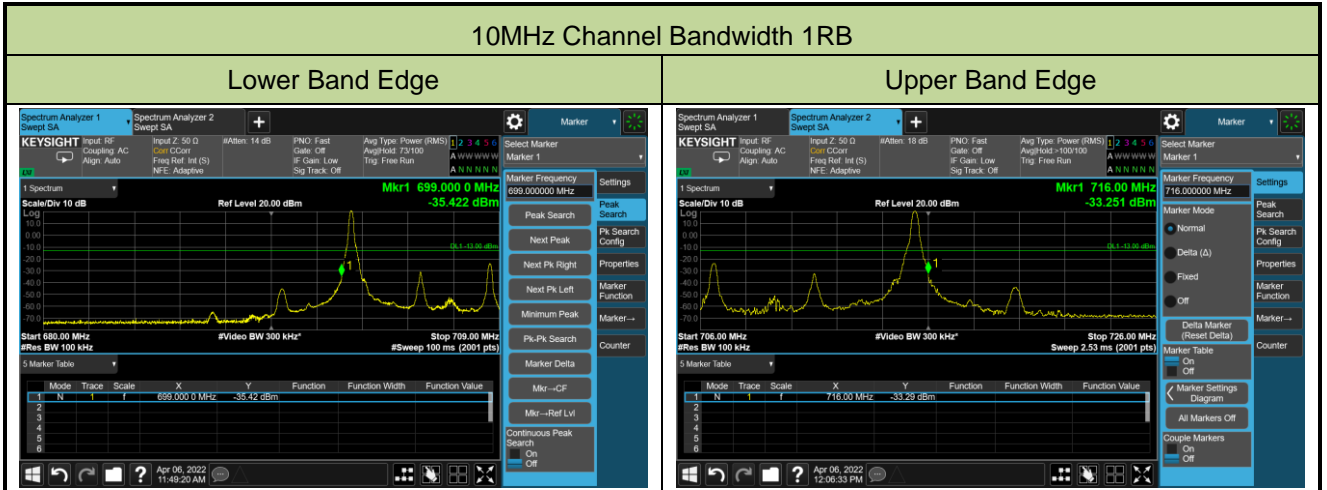

15MHz Channel Bandwidth - 1RB

Lower Band Edge

Upper Band Edge

20MHz Channel Bandwidth - 1RB

Lower Band Edge

Upper Band Edge

5MHz Channel Bandwidth - Full RB

Lower Band Edge

Upper Band Edge

10MHz Channel Bandwidth - Full RB

Lower Band Edge

Upper Band Edge

15MHz Channel Bandwidth - Full RB

Lower Band Edge

Upper Band Edge

Test Site	WZ-SR6	Test Engineer	Cloud Guo
Test Date	2022/04/06	Test Band	LTE Band 12/17

1.4MHz Channel Bandwidth Full RB

Lower Band Edge

Upper Band Edge

3MHz Channel Bandwidth Full RB

Lower Band Edge

Lower Extended Band Edge

5MHz Channel Bandwidth Full RB

Lower Band Edge

Lower Extended Band Edge

10MHz Channel Bandwidth Full RB

Lower Band Edge

Lower Extended Band Edge

Test Site	WZ-SR6	Test Engineer	Cloud Guo
Test Date	2022/04/06	Test Band	LTE Band 17

5MHz Channel Bandwidth Full RB