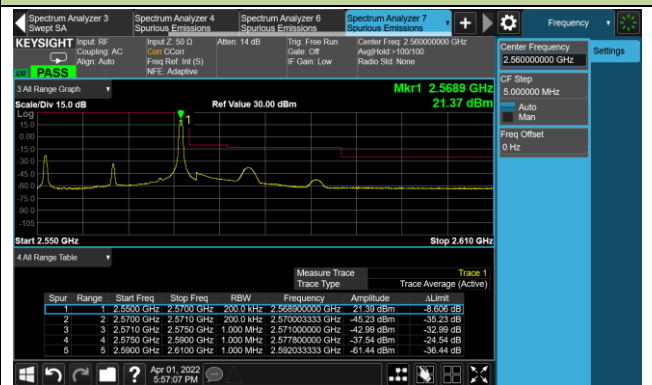

10MHz Channel Bandwidth - Full RB

Lower Band Edge

Upper Band Edge

Test Site	WZ-SR6	Test Engineer	Cloud Guo
Test Date	2022/04/01	Test Band	LTE Band 7

10MHz Channel Bandwidth - 1RB

Lower Band Edge

Upper Band Edge

15MHz Channel Bandwidth - 1RB

Lower Band Edge

Upper Band Edge

20MHz Channel Bandwidth - 1RB

Lower Band Edge

Upper Band Edge

5MHz Channel Bandwidth - Full RB

Lower Band Edge

Upper Band Edge

10MHz Channel Bandwidth - Full RB

Lower Band Edge

Upper Band Edge

15MHz Channel Bandwidth - Full RB

Lower Band Edge

Upper Band Edge

Test Site	WZ-SR6	Test Engineer	Cloud Guo
Test Date	2022/04/06	Test Band	LTE Band 12/17