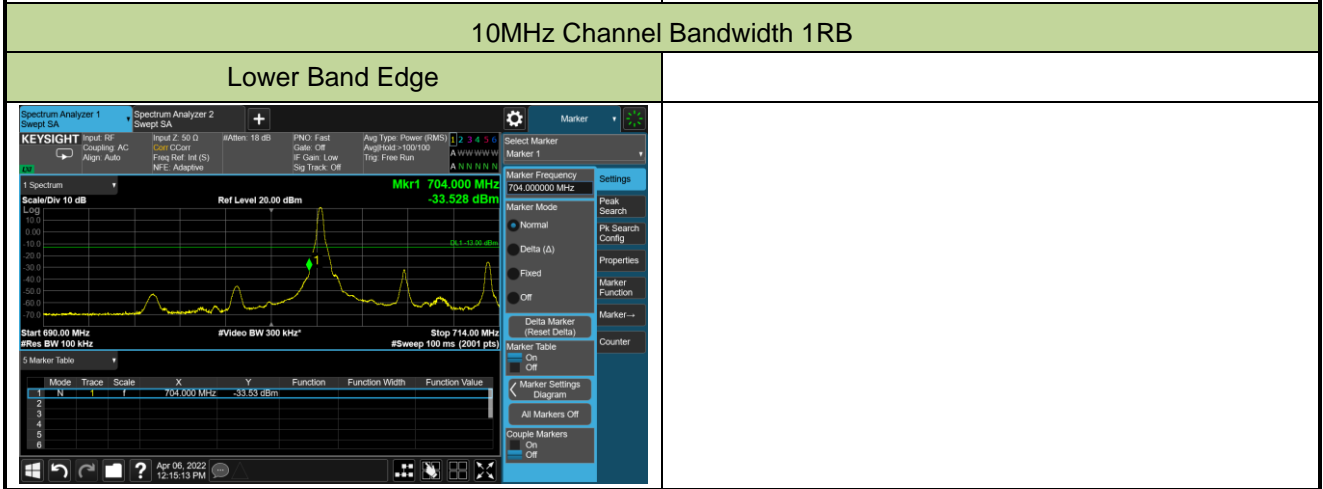

1.4MHz Channel Bandwidth Full RB

Lower Band Edge

Upper Band Edge

3MHz Channel Bandwidth Full RB

Lower Band Edge

Lower Extended Band Edge

5MHz Channel Bandwidth Full RB

Lower Band Edge

Lower Extended Band Edge

10MHz Channel Bandwidth Full RB

Lower Band Edge

Lower Extended Band Edge

Test Site	WZ-SR6	Test Engineer	Cloud Guo
Test Date	2022/04/06	Test Band	LTE Band 17

5MHz Channel Bandwidth Full RB

Lower Band Edge

10MHz Channel Bandwidth Full RB

Lower Band Edge

Test Site	WZ-SR6	Test Engineer	Cloud Guo
Test Date	2022/04/01	Test Band	LTE Band 13

5MHz Channel Bandwidth Full RB

Lower Band Edge

Upper Band Edge