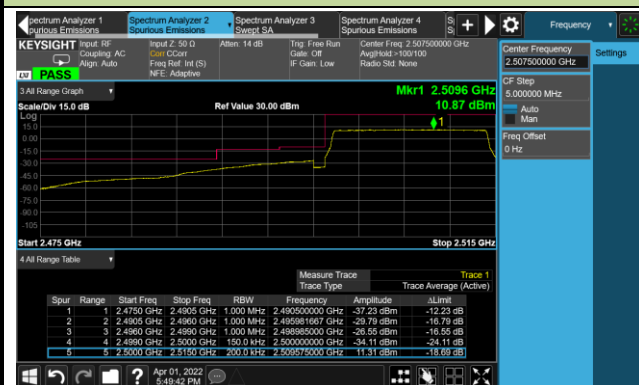

15MHz Channel Bandwidth - 1RB

Lower Band Edge

Upper Band Edge

20MHz Channel Bandwidth - 1RB

Lower Band Edge

Upper Band Edge

5MHz Channel Bandwidth - Full RB

Lower Band Edge

Upper Band Edge

10MHz Channel Bandwidth - Full RB

Lower Band Edge

Upper Band Edge

15MHz Channel Bandwidth - Full RB

Lower Band Edge

Upper Band Edge

Test Site	WZ-SR6	Test Engineer	Cloud Guo
Test Date	2022/04/06	Test Band	LTE Band 12/17

1.4MHz Channel Bandwidth Full RB

Lower Band Edge

Upper Band Edge

3MHz Channel Bandwidth Full RB

Lower Band Edge

Lower Extended Band Edge

5MHz Channel Bandwidth Full RB

Lower Band Edge

Lower Extended Band Edge

10MHz Channel Bandwidth Full RB

Lower Band Edge

Lower Extended Band Edge

Test Site	WZ-SR6	Test Engineer	Cloud Guo
Test Date	2022/04/06	Test Band	LTE Band 17

5MHz Channel Bandwidth Full RB