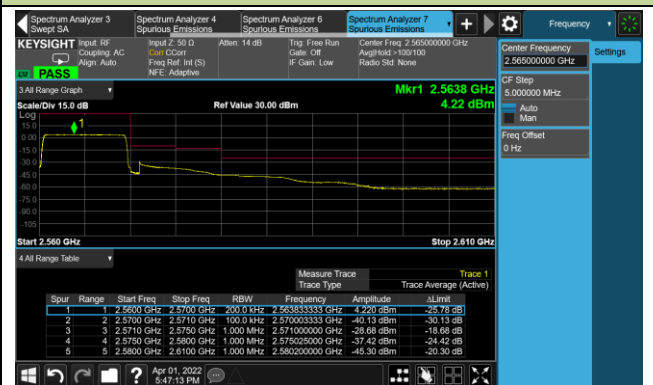

15MHz Channel Bandwidth - 1RB

Lower Band Edge

Upper Band Edge

20MHz Channel Bandwidth - 1RB

Lower Band Edge

Upper Band Edge

5MHz Channel Bandwidth - Full RB

Lower Band Edge

Upper Band Edge

10MHz Channel Bandwidth - Full RB

Lower Band Edge

Upper Band Edge

15MHz Channel Bandwidth - Full RB

Lower Band Edge

Upper Band Edge

Test Site	WZ-SR6	Test Engineer	Cloud Guo
Test Date	2022/04/06	Test Band	LTE Band 12/17

1.4MHz Channel Bandwidth Full RB

Lower Band Edge

Upper Band Edge

3MHz Channel Bandwidth Full RB

Lower Band Edge

Lower Extended Band Edge

5MHz Channel Bandwidth Full RB

Lower Band Edge

Lower Extended Band Edge

10MHz Channel Bandwidth Full RB

Lower Band Edge

Lower Extended Band Edge

Test Site	WZ-SR6	Test Engineer	Cloud Guo
Test Date	2022/04/06	Test Band	LTE Band 17

5MHz Channel Bandwidth Full RB