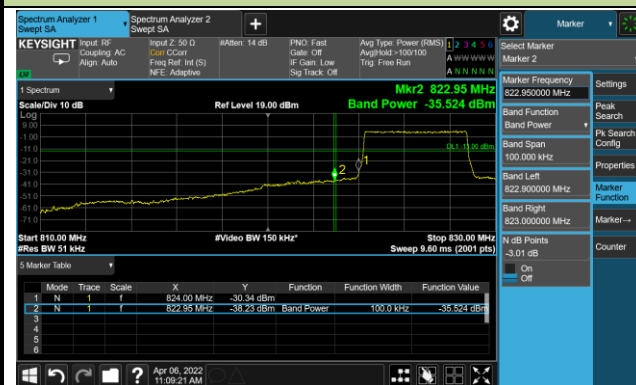

Upper Band Edge

10MHz Channel Bandwidth - 1RB

Lower Band Edge

Upper Band Edge

15MHz Channel Bandwidth - 1RB

Lower Band Edge

Upper Band Edge

1.4MHz Channel Bandwidth - Full RB

Lower Band Edge

Upper Band Edge

3MHz Channel Bandwidth - Full RB

Lower Band Edge

Upper Band Edge

5MHz Channel Bandwidth - Full RB

Lower Band Edge

Upper Band Edge

10MHz Channel Bandwidth - Full RB

Lower Band Edge

Upper Band Edge

Test Site	WZ-SR6	Test Engineer	Cloud Guo
Test Date	2022/04/01	Test Band	LTE Band 7

10MHz Channel Bandwidth - 1RB

Lower Band Edge

Upper Band Edge