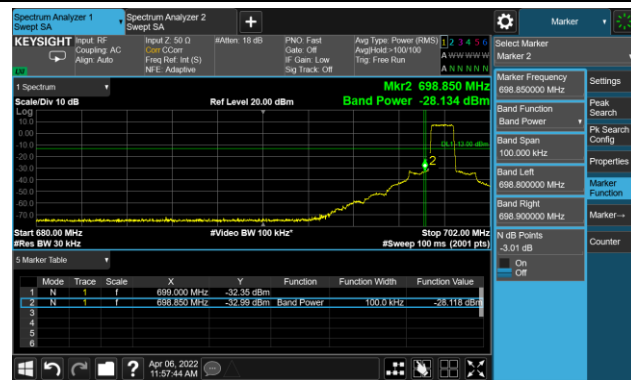

Upper Band Edge

10MHz Channel Bandwidth - Full RB

Lower Band Edge

Upper Band Edge

15MHz Channel Bandwidth - Full RB

Lower Band Edge

Upper Band Edge

Test Site	WZ-SR6	Test Engineer	Cloud Guo
Test Date	2022/04/06	Test Band	LTE Band 12/17

1.4MHz Channel Bandwidth Full RB

Lower Band Edge

Upper Band Edge

3MHz Channel Bandwidth Full RB

Lower Band Edge

Lower Extended Band Edge

5MHz Channel Bandwidth Full RB

Lower Band Edge