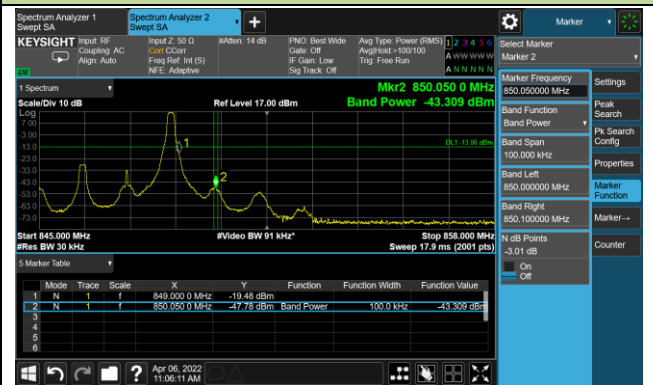

10MHz Channel Bandwidth - Full RB

Upper Band Edge

15MHz Channel Bandwidth - Full RB

Upper Band Edge

20MHz Channel Bandwidth - Full RB

Upper Band Edge

Test Site	WZ-SR6	Test Engineer	Cloud Guo
Test Date	2022/04/06	Test Band	LTE Band 5/26

1.4MHz Channel Bandwidth - 1RB

Lower Band Edge

Upper Band Edge

3MHz Channel Bandwidth - 1RB

Lower Band Edge

Upper Band Edge

5MHz Channel Bandwidth - 1RB

Lower Band Edge

Upper Band Edge

10MHz Channel Bandwidth - 1RB

Lower Band Edge

Upper Band Edge

15MHz Channel Bandwidth - 1RB

Lower Band Edge

Upper Band Edge

1.4MHz Channel Bandwidth - Full RB

Lower Band Edge

Upper Band Edge

3MHz Channel Bandwidth - Full RB

Lower Band Edge

Upper Band Edge

5MHz Channel Bandwidth - Full RB

Lower Band Edge

Upper Band Edge