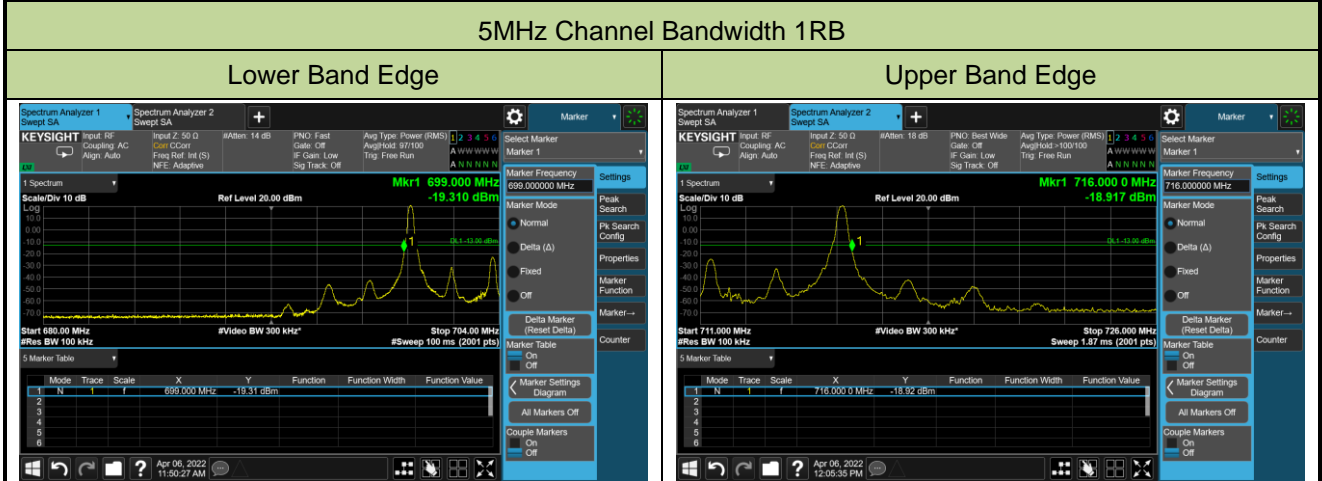

15MHz Channel Bandwidth - 1RB

Lower Band Edge

Upper Band Edge

20MHz Channel Bandwidth - 1RB

Lower Band Edge

Upper Band Edge

5MHz Channel Bandwidth - Full RB

Lower Band Edge

Upper Band Edge

10MHz Channel Bandwidth - Full RB

Lower Band Edge

Upper Band Edge

15MHz Channel Bandwidth - Full RB

Lower Band Edge

Upper Band Edge

Test Site	WZ-SR6	Test Engineer	Cloud Guo
Test Date	2022/04/06	Test Band	LTE Band 12/17

1.4MHz Channel Bandwidth Full RB

Lower Band Edge

Upper Band Edge

3MHz Channel Bandwidth Full RB

Lower Band Edge

Lower Extended Band Edge

5MHz Channel Bandwidth Full RB

Lower Band Edge

Lower Extended Band Edge

10MHz Channel Bandwidth Full RB

Lower Band Edge

Lower Extended Band Edge

Test Site	WZ-SR6	Test Engineer	Cloud Guo
Test Date	2022/04/06	Test Band	LTE Band 17

5MHz Channel Bandwidth Full RB