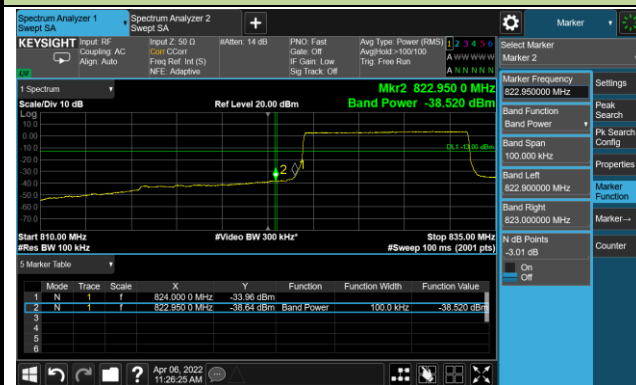

Upper Band Edge

10MHz Channel Bandwidth - 1RB

Lower Band Edge

Upper Band Edge

15MHz Channel Bandwidth - 1RB

Lower Band Edge

Upper Band Edge

1.4MHz Channel Bandwidth - Full RB

Lower Band Edge

Upper Band Edge

3MHz Channel Bandwidth - Full RB

Lower Band Edge

Upper Band Edge

5MHz Channel Bandwidth - Full RB

Lower Band Edge

Upper Band Edge

10MHz Channel Bandwidth - Full RB

Lower Band Edge

Upper Band Edge

Test Site	WZ-SR6	Test Engineer	Cloud Guo
Test Date	2022/04/01	Test Band	LTE Band 7

10MHz Channel Bandwidth - 1RB

Lower Band Edge

Upper Band Edge