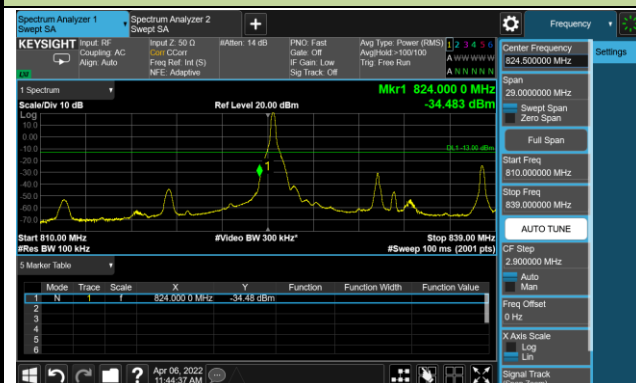

1.4MHz Channel Bandwidth - 1RB

Lower Band Edge

Upper Band Edge

3MHz Channel Bandwidth - 1RB

Lower Band Edge

Upper Band Edge

5MHz Channel Bandwidth - 1RB

Lower Band Edge

Upper Band Edge

10MHz Channel Bandwidth - 1RB

Lower Band Edge

Upper Band Edge

15MHz Channel Bandwidth - 1RB

Lower Band Edge

Upper Band Edge

1.4MHz Channel Bandwidth - Full RB

Lower Band Edge

Upper Band Edge

3MHz Channel Bandwidth - Full RB

Lower Band Edge

Upper Band Edge

5MHz Channel Bandwidth - Full RB

Lower Band Edge

Upper Band Edge

10MHz Channel Bandwidth - Full RB

Lower Band Edge

Upper Band Edge

Test Site	WZ-SR6	Test Engineer	Cloud Guo
Test Date	2022/04/01	Test Band	LTE Band 7

10MHz Channel Bandwidth - 1RB

Lower Band Edge

Upper Band Edge