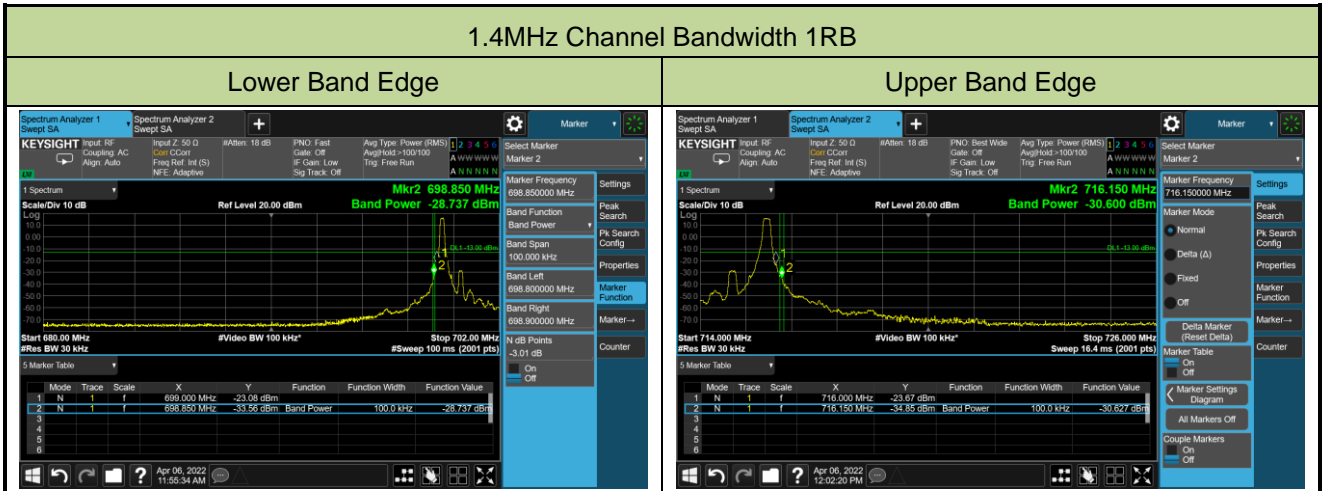

15MHz Channel Bandwidth - 1RB

Lower Band Edge

Upper Band Edge

20MHz Channel Bandwidth - 1RB

Lower Band Edge

Upper Band Edge

5MHz Channel Bandwidth - Full RB

Lower Band Edge

Upper Band Edge

10MHz Channel Bandwidth - Full RB

Lower Band Edge

Upper Band Edge

15MHz Channel Bandwidth - Full RB

Lower Band Edge

Upper Band Edge

Test Site	WZ-SR6	Test Engineer	Cloud Guo
Test Date	2022/04/06	Test Band	LTE Band 12/17

1.4MHz Channel Bandwidth Full RB

Lower Band Edge

Upper Band Edge

3MHz Channel Bandwidth Full RB

Lower Band Edge

Lower Extended Band Edge

5MHz Channel Bandwidth Full RB

Lower Band Edge

Lower Extended Band Edge

10MHz Channel Bandwidth Full RB

Lower Band Edge

Lower Extended Band Edge

Test Site	WZ-SR6	Test Engineer	Cloud Guo
Test Date	2022/04/06	Test Band	LTE Band 17

5MHz Channel Bandwidth Full RB