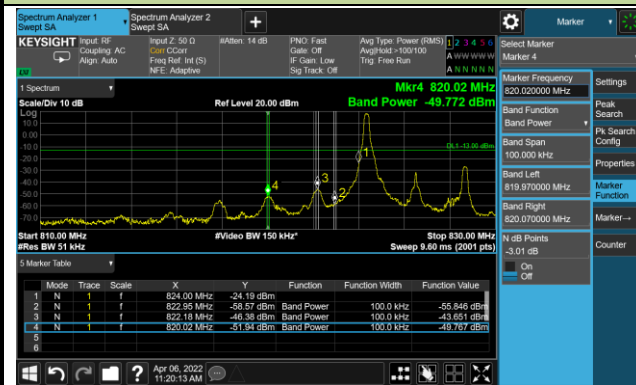

10MHz Channel Bandwidth - Full RB

Upper Band Edge

15MHz Channel Bandwidth - Full RB

Upper Band Edge

20MHz Channel Bandwidth - Full RB

Upper Band Edge

Test Site	WZ-SR6	Test Engineer	Cloud Guo
Test Date	2022/04/06	Test Band	LTE Band 5/26

1.4MHz Channel Bandwidth - 1RB

Lower Band Edge

Upper Band Edge

3MHz Channel Bandwidth - 1RB

Lower Band Edge

Upper Band Edge

5MHz Channel Bandwidth - 1RB

Lower Band Edge

Upper Band Edge

10MHz Channel Bandwidth - 1RB

Lower Band Edge

Upper Band Edge

15MHz Channel Bandwidth - 1RB

Lower Band Edge

Upper Band Edge

1.4MHz Channel Bandwidth - Full RB