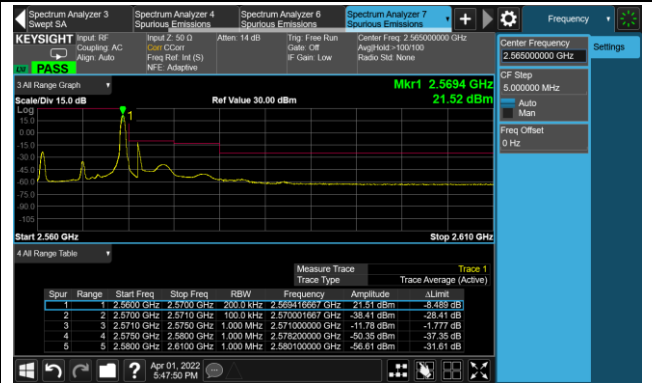

Lower Band Edge

Upper Band Edge

3MHz Channel Bandwidth - Full RB

Lower Band Edge

Upper Band Edge

5MHz Channel Bandwidth - Full RB

Lower Band Edge

Upper Band Edge

10MHz Channel Bandwidth - Full RB

Lower Band Edge

Upper Band Edge

Test Site	WZ-SR6	Test Engineer	Cloud Guo
Test Date	2022/04/01	Test Band	LTE Band 7

10MHz Channel Bandwidth - 1RB

Lower Band Edge

Upper Band Edge

15MHz Channel Bandwidth - 1RB

Lower Band Edge

Upper Band Edge

20MHz Channel Bandwidth - 1RB

Lower Band Edge

Upper Band Edge

5MHz Channel Bandwidth - Full RB

Lower Band Edge

Upper Band Edge

10MHz Channel Bandwidth - Full RB

Lower Band Edge

Upper Band Edge

15MHz Channel Bandwidth - Full RB

Lower Band Edge

Upper Band Edge

Test Site	WZ-SR6	Test Engineer	Cloud Guo
Test Date	2022/04/06	Test Band	LTE Band 12/17