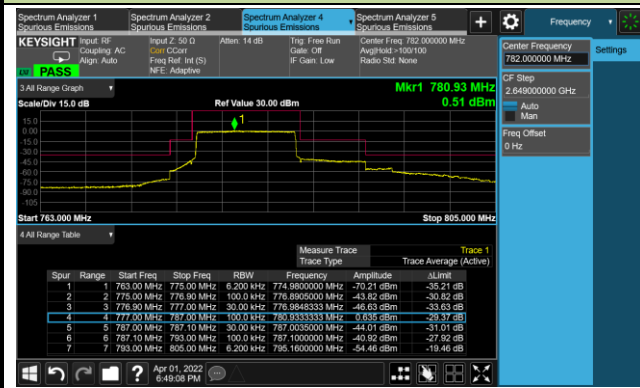

Lower Extended Band Edge

10MHz Channel Bandwidth Full RB

Lower Band Edge

Lower Extended Band Edge

Test Site	WZ-SR6	Test Engineer	Cloud Guo
Test Date	2022/04/06	Test Band	LTE Band 17

5MHz Channel Bandwidth Full RB

Lower Band Edge

10MHz Channel Bandwidth Full RB

Lower Band Edge

Test Site	WZ-SR6	Test Engineer	Cloud Guo
Test Date	2022/04/01	Test Band	LTE Band 13

5MHz Channel Bandwidth Full RB

Lower Band Edge

Upper Band Edge

10MHz Channel Bandwidth Full RB

Middle ACP

Test Site	WZ-SR6	Test Engineer	Cloud Guo
Test Date	2022/04/01	Test Band	LTE Band 38/41