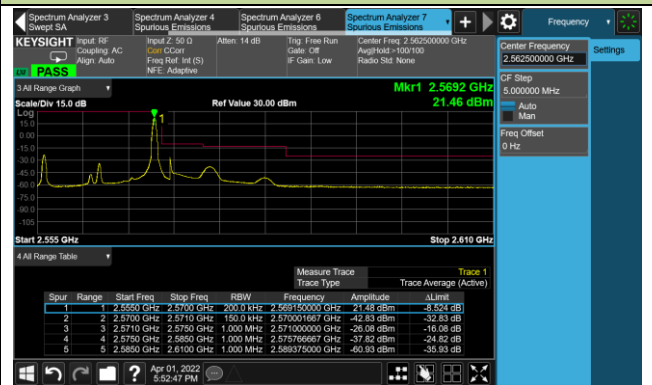

Lower Band Edge

Upper Band Edge

3MHz Channel Bandwidth - Full RB

Lower Band Edge

Upper Band Edge

5MHz Channel Bandwidth - Full RB

Lower Band Edge

Upper Band Edge

10MHz Channel Bandwidth - Full RB

Lower Band Edge

Upper Band Edge

Test Site	WZ-SR6	Test Engineer	Cloud Guo
Test Date	2022/04/01	Test Band	LTE Band 7

10MHz Channel Bandwidth - 1RB

Lower Band Edge

Upper Band Edge

15MHz Channel Bandwidth - 1RB

Lower Band Edge

Upper Band Edge

20MHz Channel Bandwidth - 1RB

Lower Band Edge

Upper Band Edge

5MHz Channel Bandwidth - Full RB

Lower Band Edge

Upper Band Edge

10MHz Channel Bandwidth - Full RB

Lower Band Edge

Upper Band Edge

15MHz Channel Bandwidth - Full RB

Lower Band Edge

Upper Band Edge

Test Site	WZ-SR6	Test Engineer	Cloud Guo
Test Date	2022/04/06	Test Band	LTE Band 12/17