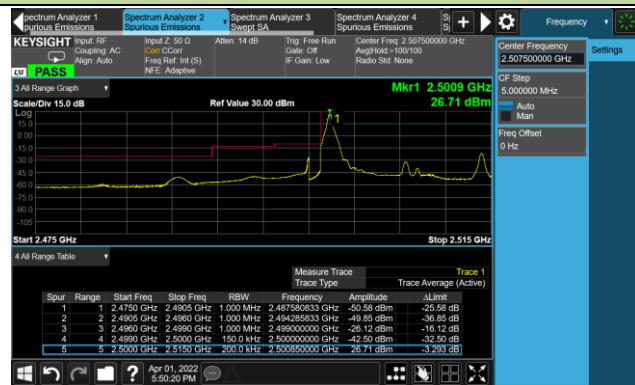

Lower Band Edge

Upper Band Edge

3MHz Channel Bandwidth - Full RB

Lower Band Edge

Upper Band Edge

5MHz Channel Bandwidth - Full RB

Lower Band Edge

Upper Band Edge

10MHz Channel Bandwidth - Full RB

Lower Band Edge

Upper Band Edge

Test Site	WZ-SR6	Test Engineer	Cloud Guo
Test Date	2022/04/01	Test Band	LTE Band 7

10MHz Channel Bandwidth - 1RB

Lower Band Edge

Upper Band Edge

15MHz Channel Bandwidth - 1RB

Lower Band Edge

Upper Band Edge

20MHz Channel Bandwidth - 1RB

Lower Band Edge

Upper Band Edge

5MHz Channel Bandwidth - Full RB

Lower Band Edge

Upper Band Edge

10MHz Channel Bandwidth - Full RB

Lower Band Edge

Upper Band Edge

15MHz Channel Bandwidth - Full RB

Lower Band Edge

Upper Band Edge

Test Site	WZ-SR6	Test Engineer	Cloud Guo
Test Date	2022/04/06	Test Band	LTE Band 12/17