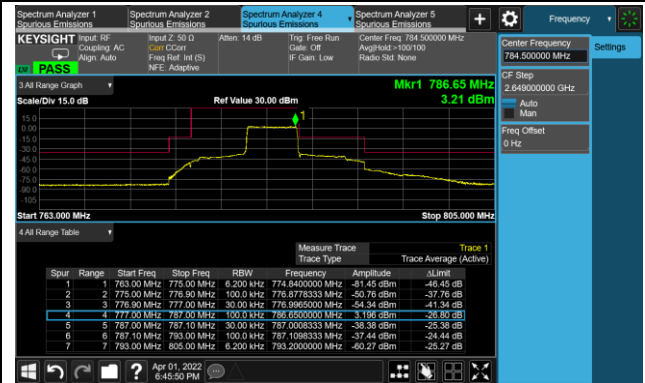

Lower Extended Band Edge

10MHz Channel Bandwidth Full RB

Lower Band Edge

Lower Extended Band Edge

Test Site	WZ-SR6	Test Engineer	Cloud Guo
Test Date	2022/04/06	Test Band	LTE Band 17

5MHz Channel Bandwidth Full RB

Lower Band Edge

10MHz Channel Bandwidth Full RB

Lower Band Edge

Test Site	WZ-SR6	Test Engineer	Cloud Guo
Test Date	2022/04/01	Test Band	LTE Band 13

5MHz Channel Bandwidth Full RB

Lower Band Edge

Upper Band Edge

10MHz Channel Bandwidth Full RB

Middle ACP

Test Site	WZ-SR6	Test Engineer	Cloud Guo
Test Date	2022/04/01	Test Band	LTE Band 38/41