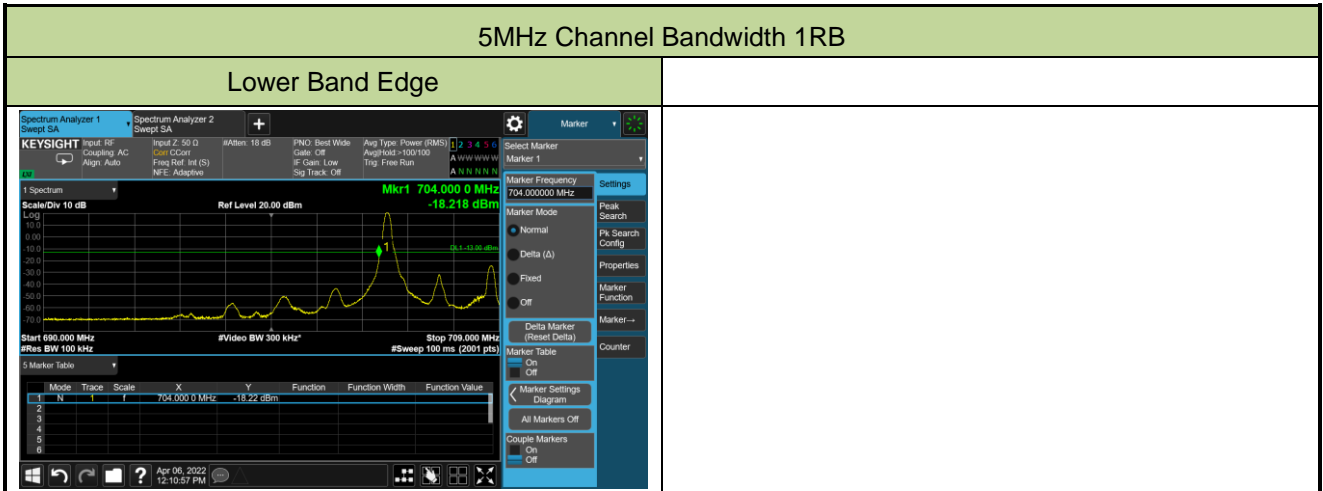

Lower Extended Band Edge

10MHz Channel Bandwidth Full RB

Lower Band Edge

Lower Extended Band Edge

Test Site	WZ-SR6	Test Engineer	Cloud Guo
Test Date	2022/04/06	Test Band	LTE Band 17

5MHz Channel Bandwidth Full RB

Lower Band Edge

10MHz Channel Bandwidth Full RB

Lower Band Edge

Test Site	WZ-SR6	Test Engineer	Cloud Guo
Test Date	2022/04/01	Test Band	LTE Band 13

5MHz Channel Bandwidth Full RB

Lower Band Edge

Upper Band Edge