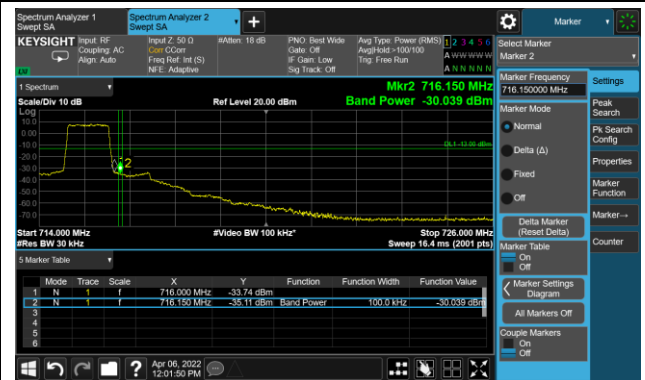

15MHz Channel Bandwidth - 1RB

Lower Band Edge

Upper Band Edge

20MHz Channel Bandwidth - 1RB

Lower Band Edge

Upper Band Edge

5MHz Channel Bandwidth - Full RB

Lower Band Edge

Upper Band Edge

10MHz Channel Bandwidth - Full RB

Lower Band Edge

Upper Band Edge

15MHz Channel Bandwidth - Full RB

Lower Band Edge

Upper Band Edge

Test Site	WZ-SR6	Test Engineer	Cloud Guo
Test Date	2022/04/06	Test Band	LTE Band 12/17

1.4MHz Channel Bandwidth Full RB

Lower Band Edge

Upper Band Edge

3MHz Channel Bandwidth Full RB

Lower Band Edge

Lower Extended Band Edge

5MHz Channel Bandwidth Full RB

Lower Band Edge