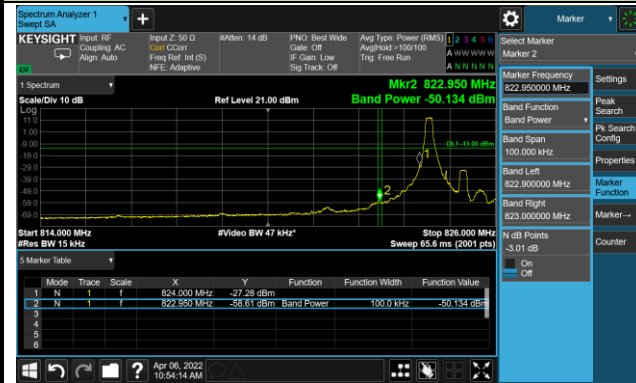

10MHz Channel Bandwidth - Full RB

Upper Band Edge

15MHz Channel Bandwidth - Full RB

Upper Band Edge

20MHz Channel Bandwidth - Full RB

Upper Band Edge

Test Site	WZ-SR6	Test Engineer	Cloud Guo
Test Date	2022/04/06	Test Band	LTE Band 5/26

1.4MHz Channel Bandwidth - 1RB

Lower Band Edge

Upper Band Edge

3MHz Channel Bandwidth - 1RB

Lower Band Edge

Upper Band Edge

5MHz Channel Bandwidth - 1RB

Lower Band Edge

Upper Band Edge

10MHz Channel Bandwidth - 1RB

Lower Band Edge

Upper Band Edge

15MHz Channel Bandwidth - 1RB

Lower Band Edge

Upper Band Edge

1.4MHz Channel Bandwidth - Full RB