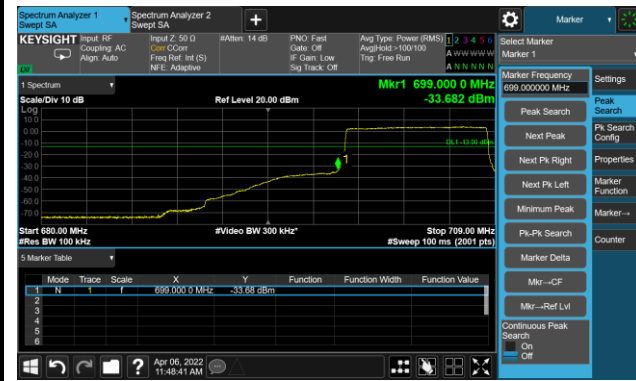

Upper Band Edge

10MHz Channel Bandwidth - Full RB

Lower Band Edge

Upper Band Edge

15MHz Channel Bandwidth - Full RB

Lower Band Edge

Upper Band Edge

Test Site	WZ-SR6	Test Engineer	Cloud Guo
Test Date	2022/04/06	Test Band	LTE Band 12/17

1.4MHz Channel Bandwidth Full RB

Lower Band Edge

Upper Band Edge

3MHz Channel Bandwidth Full RB

Lower Band Edge

Lower Extended Band Edge

5MHz Channel Bandwidth Full RB

Lower Band Edge

Lower Extended Band Edge

10MHz Channel Bandwidth Full RB

Lower Band Edge

Lower Extended Band Edge

Test Site	WZ-SR6	Test Engineer	Cloud Guo
Test Date	2022/04/06	Test Band	LTE Band 17

5MHz Channel Bandwidth Full RB

Lower Band Edge

10MHz Channel Bandwidth Full RB

Lower Band Edge

Test Site	WZ-SR6	Test Engineer	Cloud Guo
Test Date	2022/04/01	Test Band	LTE Band 13

5MHz Channel Bandwidth Full RB

Lower Band Edge

Upper Band Edge