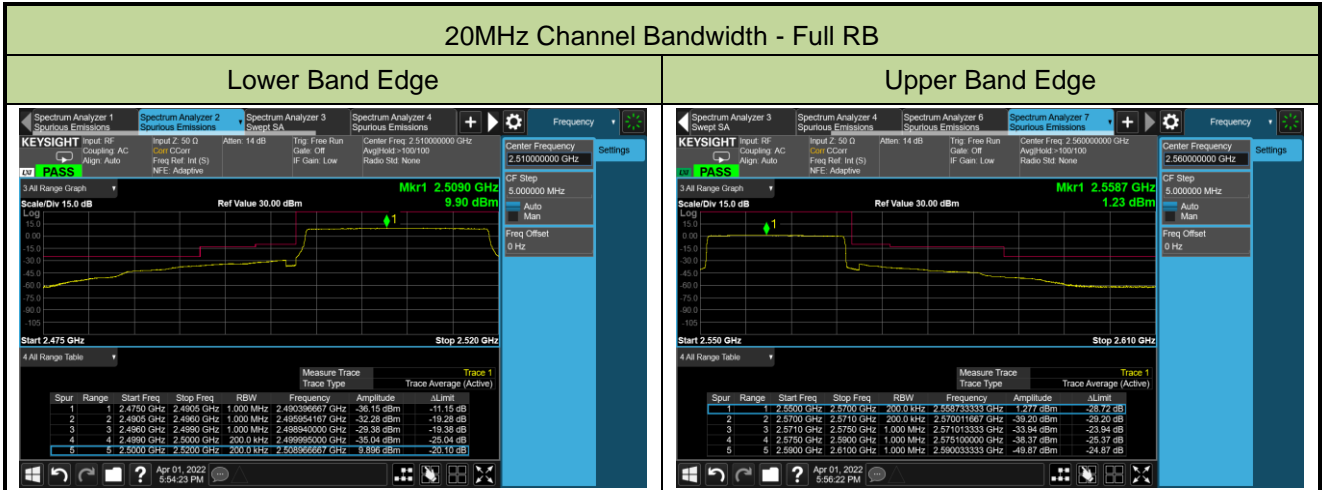

15MHz Channel Bandwidth - 1RB

Lower Band Edge

Upper Band Edge

20MHz Channel Bandwidth - 1RB

Lower Band Edge

Upper Band Edge

5MHz Channel Bandwidth - Full RB

Lower Band Edge

Upper Band Edge

10MHz Channel Bandwidth - Full RB

Lower Band Edge

Upper Band Edge

15MHz Channel Bandwidth - Full RB

Lower Band Edge

Upper Band Edge

Test Site	WZ-SR6	Test Engineer	Cloud Guo
Test Date	2022/04/06	Test Band	LTE Band 12/17

1.4MHz Channel Bandwidth Full RB

Lower Band Edge

Upper Band Edge

3MHz Channel Bandwidth Full RB

Lower Band Edge

Lower Extended Band Edge

5MHz Channel Bandwidth Full RB

Lower Band Edge

Lower Extended Band Edge

10MHz Channel Bandwidth Full RB

Lower Band Edge

Lower Extended Band Edge

Test Site	WZ-SR6	Test Engineer	Cloud Guo
Test Date	2022/04/06	Test Band	LTE Band 17

5MHz Channel Bandwidth Full RB