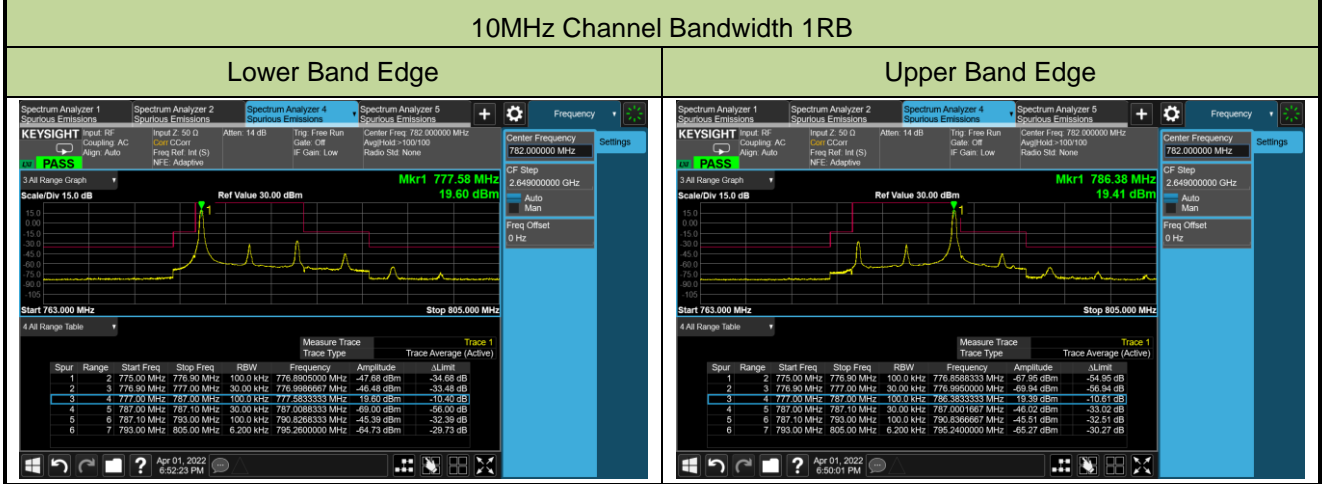

1.4MHz Channel Bandwidth Full RB

Lower Band Edge

Upper Band Edge

3MHz Channel Bandwidth Full RB

Lower Band Edge

Lower Extended Band Edge

5MHz Channel Bandwidth Full RB

Lower Band Edge

Lower Extended Band Edge

10MHz Channel Bandwidth Full RB

Lower Band Edge

Lower Extended Band Edge

Test Site	WZ-SR6	Test Engineer	Cloud Guo
Test Date	2022/04/06	Test Band	LTE Band 17

5MHz Channel Bandwidth Full RB

Lower Band Edge

10MHz Channel Bandwidth Full RB

Lower Band Edge

Test Site	WZ-SR6	Test Engineer	Cloud Guo
Test Date	2022/04/01	Test Band	LTE Band 13

5MHz Channel Bandwidth Full RB

Lower Band Edge

Upper Band Edge

10MHz Channel Bandwidth Full RB

Middle ACP

Test Site	WZ-SR6	Test Engineer	Cloud Guo
Test Date	2022/04/01	Test Band	LTE Band 38/41