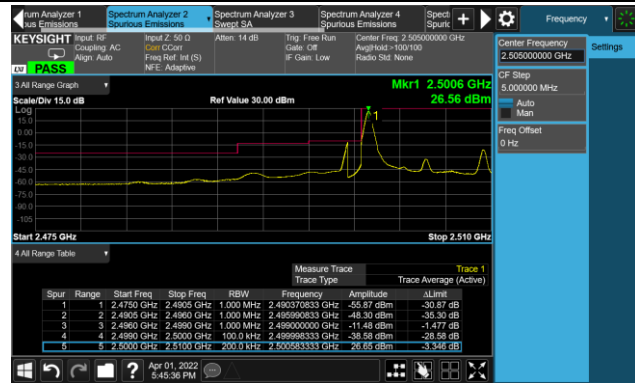

Lower Band Edge

Upper Band Edge

3MHz Channel Bandwidth - Full RB

Lower Band Edge

Upper Band Edge

5MHz Channel Bandwidth - Full RB

Lower Band Edge

Upper Band Edge

10MHz Channel Bandwidth - Full RB

Lower Band Edge

Upper Band Edge

Test Site	WZ-SR6	Test Engineer	Cloud Guo
Test Date	2022/04/01	Test Band	LTE Band 7

10MHz Channel Bandwidth - 1RB

Lower Band Edge

Upper Band Edge

15MHz Channel Bandwidth - 1RB

Lower Band Edge

Upper Band Edge

20MHz Channel Bandwidth - 1RB

Lower Band Edge

Upper Band Edge

5MHz Channel Bandwidth - Full RB

Lower Band Edge

Upper Band Edge

10MHz Channel Bandwidth - Full RB

Lower Band Edge

Upper Band Edge

15MHz Channel Bandwidth - Full RB

Lower Band Edge

Upper Band Edge

Test Site	WZ-SR6	Test Engineer	Cloud Guo
Test Date	2022/04/06	Test Band	LTE Band 12/17