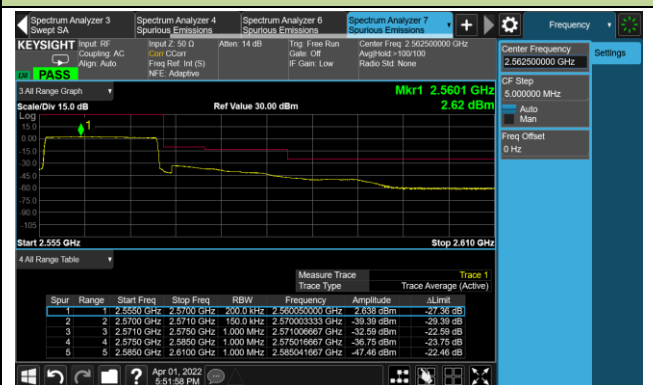

15MHz Channel Bandwidth - 1RB

Lower Band Edge

Upper Band Edge

20MHz Channel Bandwidth - 1RB

Lower Band Edge

Upper Band Edge

5MHz Channel Bandwidth - Full RB

Lower Band Edge

Upper Band Edge

10MHz Channel Bandwidth - Full RB

Lower Band Edge

Upper Band Edge

15MHz Channel Bandwidth - Full RB

Lower Band Edge

Upper Band Edge

Test Site	WZ-SR6	Test Engineer	Cloud Guo
Test Date	2022/04/06	Test Band	LTE Band 12/17

1.4MHz Channel Bandwidth Full RB

Lower Band Edge

Upper Band Edge

3MHz Channel Bandwidth Full RB

Lower Band Edge

Lower Extended Band Edge

5MHz Channel Bandwidth Full RB

Lower Band Edge

Lower Extended Band Edge

10MHz Channel Bandwidth Full RB

Lower Band Edge

Lower Extended Band Edge

Test Site	WZ-SR6	Test Engineer	Cloud Guo
Test Date	2022/04/06	Test Band	LTE Band 17

5MHz Channel Bandwidth Full RB