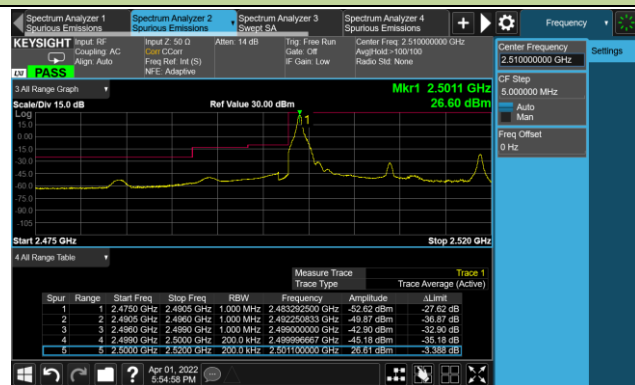

10MHz Channel Bandwidth - Full RB

Lower Band Edge

Upper Band Edge

Test Site	WZ-SR6	Test Engineer	Cloud Guo
Test Date	2022/04/01	Test Band	LTE Band 7

10MHz Channel Bandwidth - 1RB

Lower Band Edge

Upper Band Edge

15MHz Channel Bandwidth - 1RB

Lower Band Edge

Upper Band Edge

20MHz Channel Bandwidth - 1RB

Lower Band Edge

Upper Band Edge

5MHz Channel Bandwidth - Full RB

Lower Band Edge

Upper Band Edge

10MHz Channel Bandwidth - Full RB

Lower Band Edge

Upper Band Edge

15MHz Channel Bandwidth - Full RB

Lower Band Edge

Upper Band Edge

Test Site	WZ-SR6	Test Engineer	Cloud Guo
Test Date	2022/04/06	Test Band	LTE Band 12/17