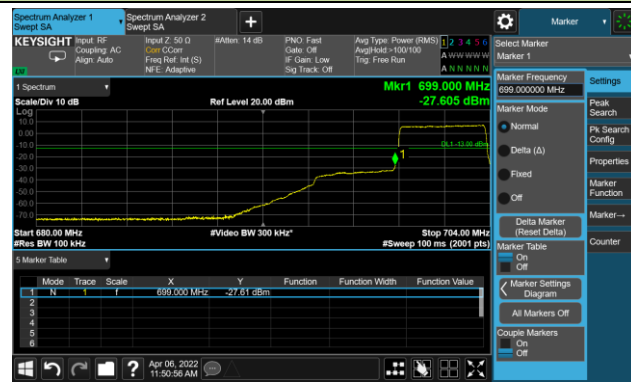

Upper Band Edge

10MHz Channel Bandwidth - Full RB

Lower Band Edge

Upper Band Edge

15MHz Channel Bandwidth - Full RB

Lower Band Edge

Upper Band Edge

Test Site	WZ-SR6	Test Engineer	Cloud Guo
Test Date	2022/04/06	Test Band	LTE Band 12/17

1.4MHz Channel Bandwidth Full RB

Lower Band Edge

Upper Band Edge

3MHz Channel Bandwidth Full RB

Lower Band Edge

Lower Extended Band Edge

5MHz Channel Bandwidth Full RB

Lower Band Edge

Lower Extended Band Edge

10MHz Channel Bandwidth Full RB

Lower Band Edge

Lower Extended Band Edge

Test Site	WZ-SR6	Test Engineer	Cloud Guo
Test Date	2022/04/06	Test Band	LTE Band 17

5MHz Channel Bandwidth Full RB