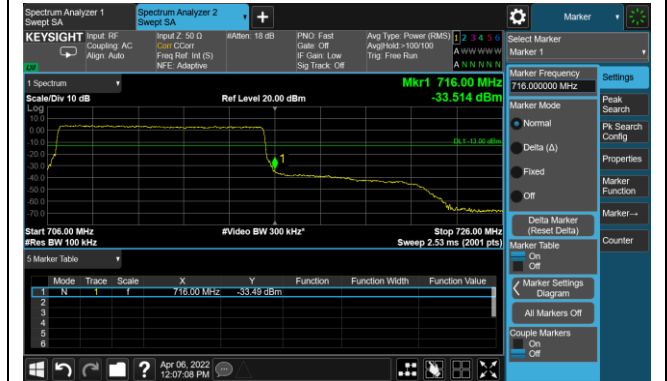

Upper Band Edge

10MHz Channel Bandwidth - Full RB

Lower Band Edge

Upper Band Edge

15MHz Channel Bandwidth - Full RB

Lower Band Edge

Upper Band Edge

Test Site	WZ-SR6	Test Engineer	Cloud Guo
Test Date	2022/04/06	Test Band	LTE Band 12/17

1.4MHz Channel Bandwidth Full RB

Lower Band Edge

Upper Band Edge

3MHz Channel Bandwidth Full RB

Lower Band Edge

Lower Extended Band Edge

5MHz Channel Bandwidth Full RB

Lower Band Edge

Lower Extended Band Edge

10MHz Channel Bandwidth Full RB

Lower Band Edge

Lower Extended Band Edge

Test Site	WZ-SR6	Test Engineer	Cloud Guo
Test Date	2022/04/06	Test Band	LTE Band 17

5MHz Channel Bandwidth Full RB