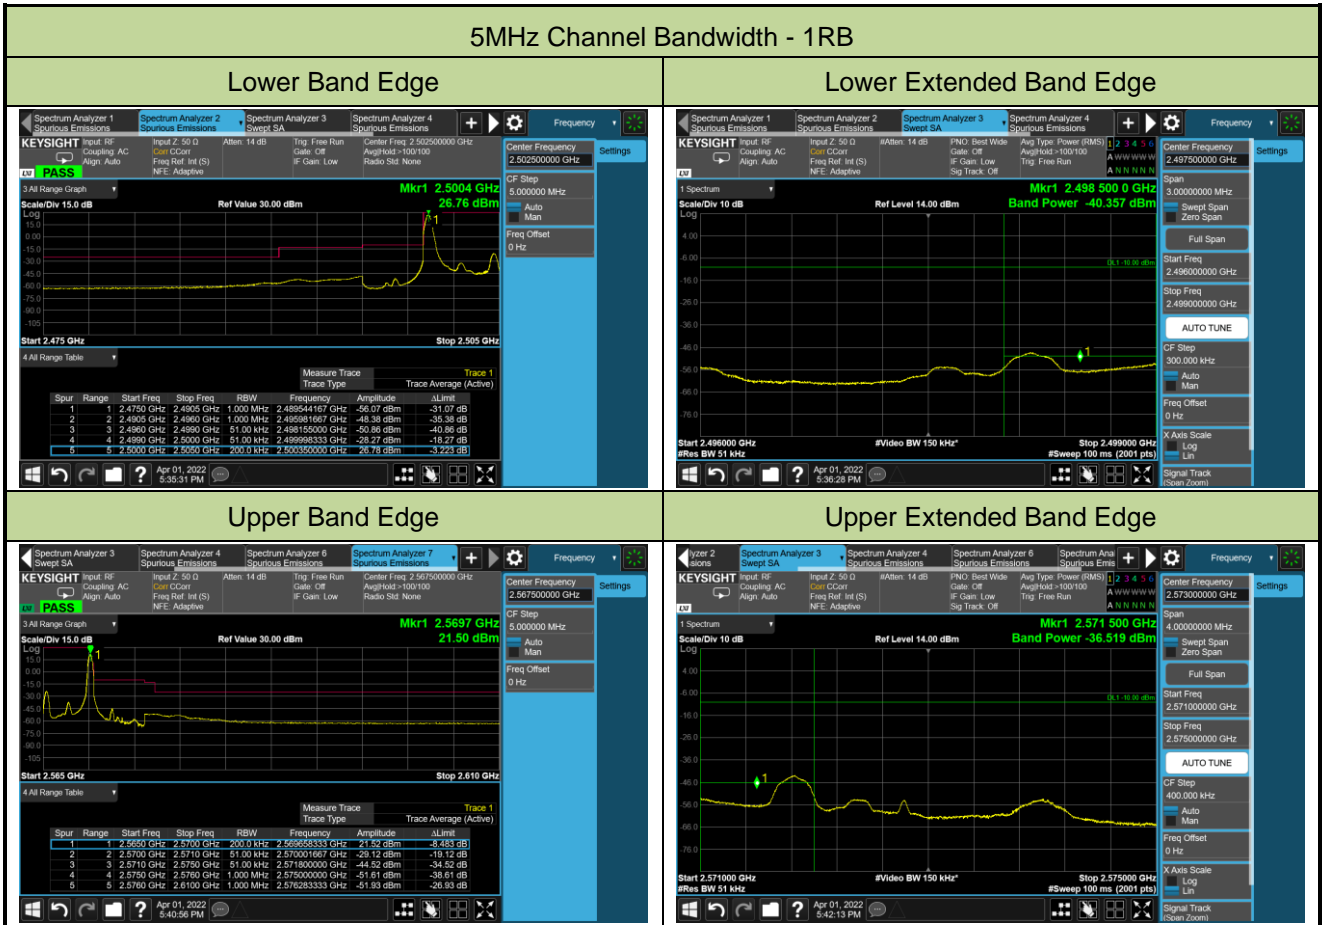

Lower Band Edge

Upper Band Edge

3MHz Channel Bandwidth - Full RB

Lower Band Edge

Upper Band Edge

5MHz Channel Bandwidth - Full RB

Lower Band Edge

Upper Band Edge

10MHz Channel Bandwidth - Full RB

Lower Band Edge

Upper Band Edge

Test Site	WZ-SR6	Test Engineer	Cloud Guo
Test Date	2022/04/01	Test Band	LTE Band 7

10MHz Channel Bandwidth - 1RB

Lower Band Edge

Upper Band Edge

15MHz Channel Bandwidth - 1RB

Lower Band Edge

Upper Band Edge

20MHz Channel Bandwidth - 1RB

Lower Band Edge

Upper Band Edge

5MHz Channel Bandwidth - Full RB

Lower Band Edge

Upper Band Edge

10MHz Channel Bandwidth - Full RB

Lower Band Edge

Upper Band Edge

15MHz Channel Bandwidth - Full RB

Lower Band Edge

Upper Band Edge

Test Site	WZ-SR6	Test Engineer	Cloud Guo
Test Date	2022/04/06	Test Band	LTE Band 12/17