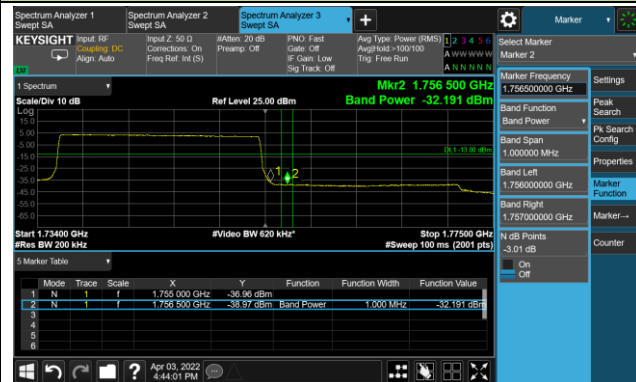

10MHz Channel Bandwidth - Full RB

Upper Band Edge

15MHz Channel Bandwidth - Full RB

Upper Band Edge

20MHz Channel Bandwidth - Full RB

Upper Band Edge

Test Site	WZ-SR6	Test Engineer	Cloud Guo
Test Date	2022/04/06	Test Band	LTE Band 5/26

1.4MHz Channel Bandwidth - 1RB

Lower Band Edge

Upper Band Edge

3MHz Channel Bandwidth - 1RB

Lower Band Edge

Upper Band Edge

5MHz Channel Bandwidth - 1RB

Lower Band Edge

Upper Band Edge

10MHz Channel Bandwidth - 1RB

Lower Band Edge

Upper Band Edge

15MHz Channel Bandwidth - 1RB

Lower Band Edge

Upper Band Edge

1.4MHz Channel Bandwidth - Full RB