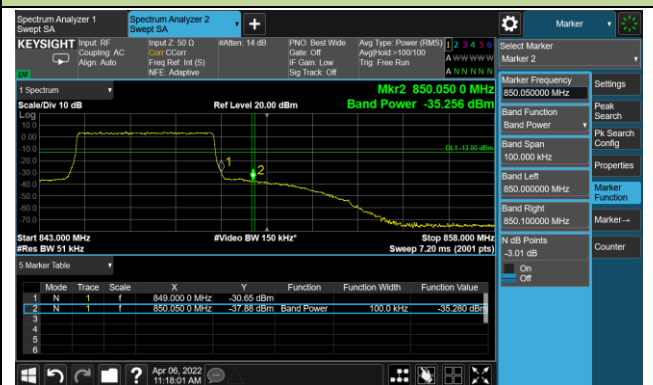

Upper Band Edge

10MHz Channel Bandwidth - 1RB

Lower Band Edge

Upper Band Edge

15MHz Channel Bandwidth - 1RB

Lower Band Edge

Upper Band Edge

1.4MHz Channel Bandwidth - Full RB

Lower Band Edge

Upper Band Edge

3MHz Channel Bandwidth - Full RB

Lower Band Edge

Upper Band Edge

5MHz Channel Bandwidth - Full RB

Lower Band Edge

Upper Band Edge

10MHz Channel Bandwidth - Full RB

Lower Band Edge

Upper Band Edge

Test Site	WZ-SR6	Test Engineer	Cloud Guo
Test Date	2022/04/01	Test Band	LTE Band 7

10MHz Channel Bandwidth - 1RB

Lower Band Edge

Upper Band Edge