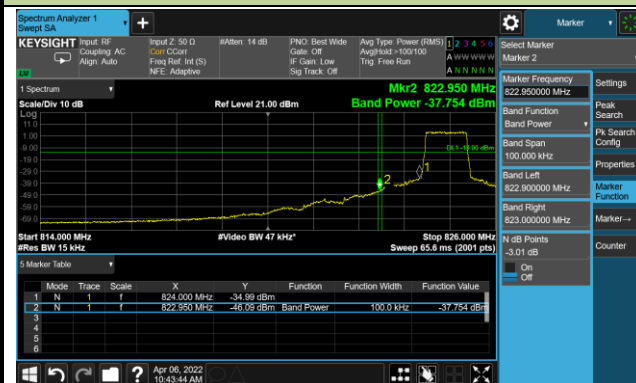

1.4MHz Channel Bandwidth - 1RB

Lower Band Edge

Upper Band Edge

3MHz Channel Bandwidth - 1RB

Lower Band Edge

Upper Band Edge

5MHz Channel Bandwidth - 1RB

Lower Band Edge

Upper Band Edge

10MHz Channel Bandwidth - 1RB

Lower Band Edge

Upper Band Edge

15MHz Channel Bandwidth - 1RB

Lower Band Edge

Upper Band Edge

1.4MHz Channel Bandwidth - Full RB

Lower Band Edge

Upper Band Edge

3MHz Channel Bandwidth - Full RB

Lower Band Edge

Upper Band Edge

5MHz Channel Bandwidth - Full RB

Lower Band Edge

Upper Band Edge

10MHz Channel Bandwidth - Full RB

Lower Band Edge

Upper Band Edge

Test Site	WZ-SR6	Test Engineer	Cloud Guo
Test Date	2022/04/01	Test Band	LTE Band 7

10MHz Channel Bandwidth - 1RB

Lower Band Edge

Upper Band Edge