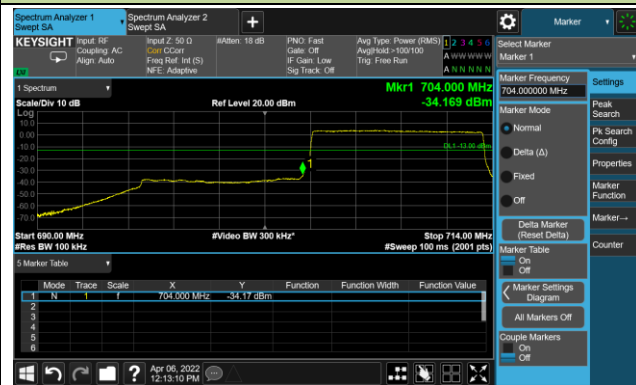

Lower Extended Band Edge

10MHz Channel Bandwidth Full RB

Lower Band Edge

Lower Extended Band Edge

Test Site	WZ-SR6	Test Engineer	Cloud Guo
Test Date	2022/04/06	Test Band	LTE Band 17

5MHz Channel Bandwidth Full RB

Lower Band Edge

10MHz Channel Bandwidth Full RB

Lower Band Edge

Test Site	WZ-SR6	Test Engineer	Cloud Guo
Test Date	2022/04/01	Test Band	LTE Band 13

5MHz Channel Bandwidth Full RB

Lower Band Edge

Upper Band Edge