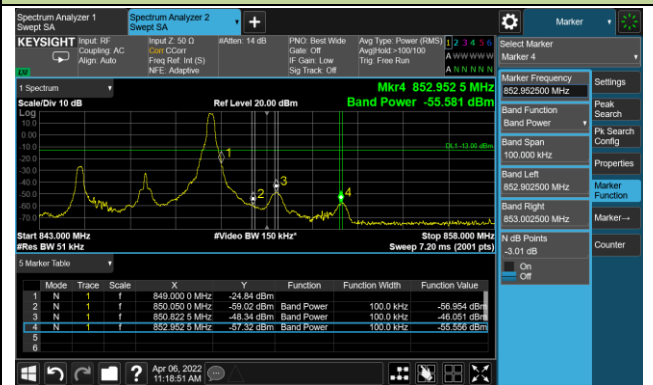

10MHz Channel Bandwidth - Full RB

Upper Band Edge

15MHz Channel Bandwidth - Full RB

Upper Band Edge

20MHz Channel Bandwidth - Full RB

Upper Band Edge

Test Site	WZ-SR6	Test Engineer	Cloud Guo
Test Date	2022/04/06	Test Band	LTE Band 5/26

1.4MHz Channel Bandwidth - 1RB

Lower Band Edge

Upper Band Edge

3MHz Channel Bandwidth - 1RB

Lower Band Edge

Upper Band Edge

5MHz Channel Bandwidth - 1RB

Lower Band Edge

Upper Band Edge

10MHz Channel Bandwidth - 1RB

Lower Band Edge

Upper Band Edge

15MHz Channel Bandwidth - 1RB

Lower Band Edge

Upper Band Edge

1.4MHz Channel Bandwidth - Full RB

Lower Band Edge

Upper Band Edge

3MHz Channel Bandwidth - Full RB

Lower Band Edge

Upper Band Edge

5MHz Channel Bandwidth - Full RB

Lower Band Edge

Upper Band Edge