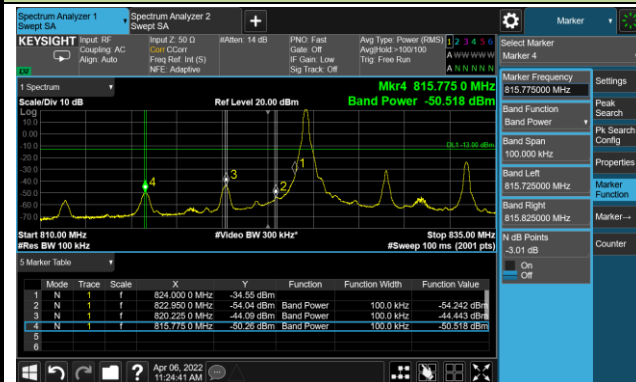

10MHz Channel Bandwidth - Full RB

Upper Band Edge

15MHz Channel Bandwidth - Full RB

Upper Band Edge

20MHz Channel Bandwidth - Full RB

Upper Band Edge

Test Site	WZ-SR6	Test Engineer	Cloud Guo
Test Date	2022/04/06	Test Band	LTE Band 5/26

1.4MHz Channel Bandwidth - 1RB

Lower Band Edge

Upper Band Edge

3MHz Channel Bandwidth - 1RB

Lower Band Edge

Upper Band Edge

5MHz Channel Bandwidth - 1RB

Lower Band Edge

Upper Band Edge

10MHz Channel Bandwidth - 1RB

Lower Band Edge

Upper Band Edge

15MHz Channel Bandwidth - 1RB

Lower Band Edge

Upper Band Edge

1.4MHz Channel Bandwidth - Full RB