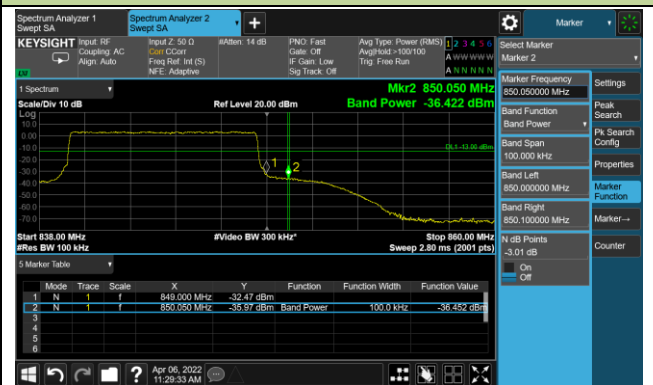

Upper Band Edge

10MHz Channel Bandwidth - 1RB

Lower Band Edge

Upper Band Edge

15MHz Channel Bandwidth - 1RB

Lower Band Edge

Upper Band Edge

1.4MHz Channel Bandwidth - Full RB

Lower Band Edge

Upper Band Edge

3MHz Channel Bandwidth - Full RB

Lower Band Edge

Upper Band Edge

5MHz Channel Bandwidth - Full RB

Lower Band Edge

Upper Band Edge

10MHz Channel Bandwidth - Full RB

Lower Band Edge

Upper Band Edge

Test Site	WZ-SR6	Test Engineer	Cloud Guo
Test Date	2022/04/01	Test Band	LTE Band 7

10MHz Channel Bandwidth - 1RB

Lower Band Edge

Upper Band Edge