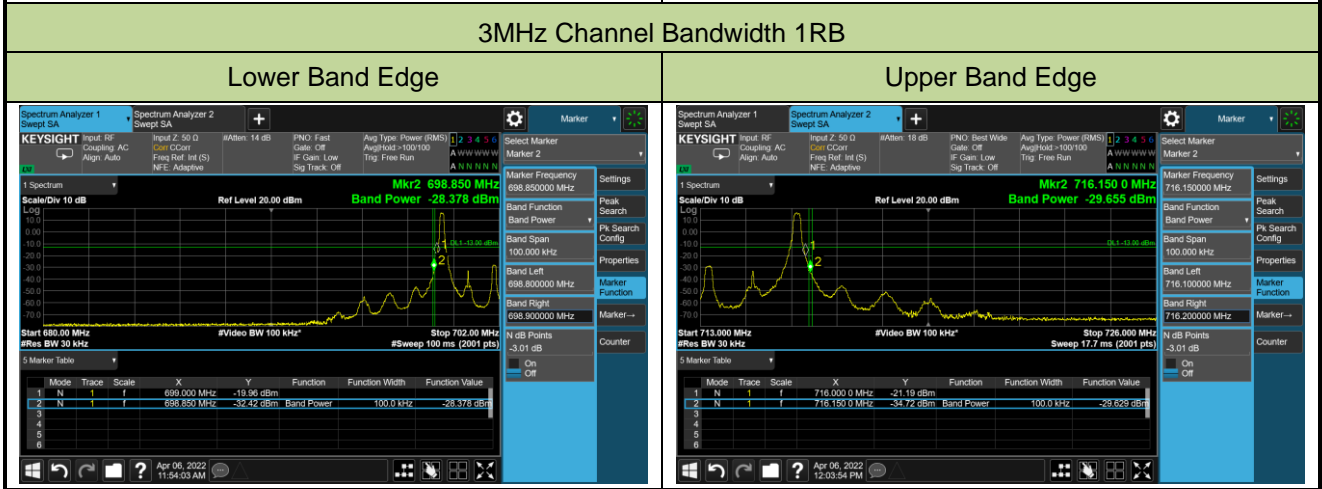

15MHz Channel Bandwidth - 1RB

Lower Band Edge

Upper Band Edge

20MHz Channel Bandwidth - 1RB

Lower Band Edge

Upper Band Edge

5MHz Channel Bandwidth - Full RB

Lower Band Edge

Upper Band Edge

10MHz Channel Bandwidth - Full RB

Lower Band Edge

Upper Band Edge

15MHz Channel Bandwidth - Full RB

Lower Band Edge

Upper Band Edge

Test Site	WZ-SR6	Test Engineer	Cloud Guo
Test Date	2022/04/06	Test Band	LTE Band 12/17

1.4MHz Channel Bandwidth Full RB

Lower Band Edge

Upper Band Edge

3MHz Channel Bandwidth Full RB

Lower Band Edge

Lower Extended Band Edge

5MHz Channel Bandwidth Full RB

Lower Band Edge

Lower Extended Band Edge

10MHz Channel Bandwidth Full RB

Lower Band Edge

Lower Extended Band Edge

Test Site	WZ-SR6	Test Engineer	Cloud Guo
Test Date	2022/04/06	Test Band	LTE Band 17

5MHz Channel Bandwidth Full RB