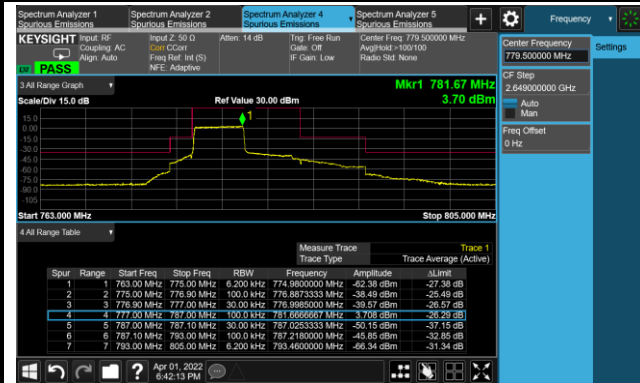

Lower Extended Band Edge

10MHz Channel Bandwidth Full RB

Lower Band Edge

Lower Extended Band Edge

Test Site	WZ-SR6	Test Engineer	Cloud Guo
Test Date	2022/04/06	Test Band	LTE Band 17

5MHz Channel Bandwidth Full RB

Lower Band Edge

10MHz Channel Bandwidth Full RB

Lower Band Edge

Test Site	WZ-SR6	Test Engineer	Cloud Guo
Test Date	2022/04/01	Test Band	LTE Band 13

5MHz Channel Bandwidth Full RB

Lower Band Edge

Upper Band Edge

10MHz Channel Bandwidth Full RB

Middle ACP

Test Site	WZ-SR6	Test Engineer	Cloud Guo
Test Date	2022/04/01	Test Band	LTE Band 38/41