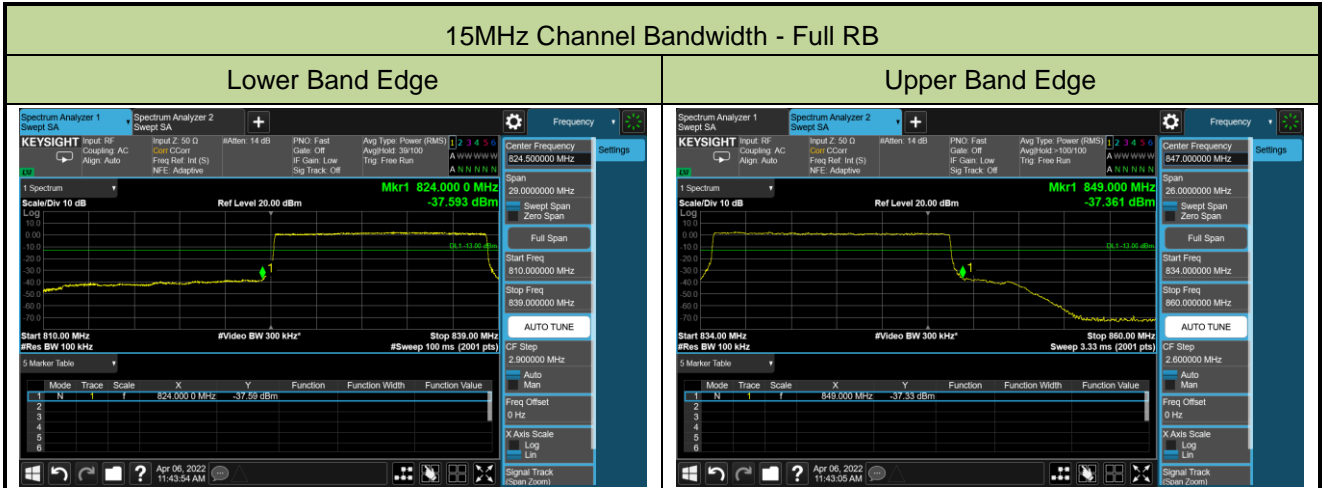

Upper Band Edge

10MHz Channel Bandwidth - 1RB

Lower Band Edge

Upper Band Edge

15MHz Channel Bandwidth - 1RB

Lower Band Edge

Upper Band Edge

1.4MHz Channel Bandwidth - Full RB

Lower Band Edge

Upper Band Edge

3MHz Channel Bandwidth - Full RB

Lower Band Edge

Upper Band Edge

5MHz Channel Bandwidth - Full RB

Lower Band Edge

Upper Band Edge

10MHz Channel Bandwidth - Full RB

Lower Band Edge

Upper Band Edge

Test Site	WZ-SR6	Test Engineer	Cloud Guo
Test Date	2022/04/01	Test Band	LTE Band 7

10MHz Channel Bandwidth - 1RB

Lower Band Edge

Upper Band Edge