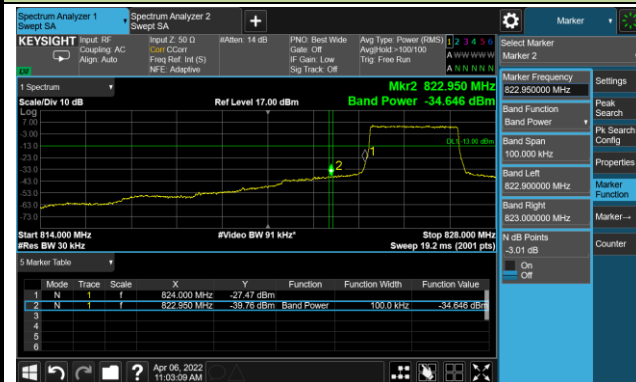

Upper Band Edge

10MHz Channel Bandwidth - 1RB

Lower Band Edge

Upper Band Edge

15MHz Channel Bandwidth - 1RB

Lower Band Edge

Upper Band Edge

1.4MHz Channel Bandwidth - Full RB

Lower Band Edge

Upper Band Edge

3MHz Channel Bandwidth - Full RB

Lower Band Edge

Upper Band Edge

5MHz Channel Bandwidth - Full RB

Lower Band Edge

Upper Band Edge

10MHz Channel Bandwidth - Full RB

Lower Band Edge

Upper Band Edge

Test Site	WZ-SR6	Test Engineer	Cloud Guo
Test Date	2022/04/01	Test Band	LTE Band 7

10MHz Channel Bandwidth - 1RB

Lower Band Edge

Upper Band Edge