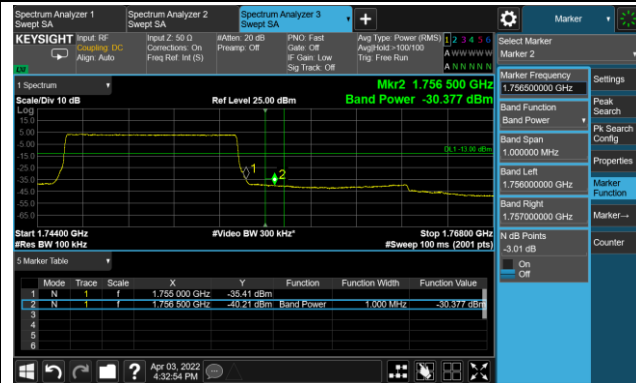

10MHz Channel Bandwidth - Full RB

Upper Band Edge

15MHz Channel Bandwidth - Full RB

Upper Band Edge

20MHz Channel Bandwidth - Full RB

Upper Band Edge

Test Site	WZ-SR6	Test Engineer	Cloud Guo
Test Date	2022/04/06	Test Band	LTE Band 5/26

1.4MHz Channel Bandwidth - 1RB

Lower Band Edge

Upper Band Edge

3MHz Channel Bandwidth - 1RB

Lower Band Edge

Upper Band Edge

5MHz Channel Bandwidth - 1RB

Lower Band Edge