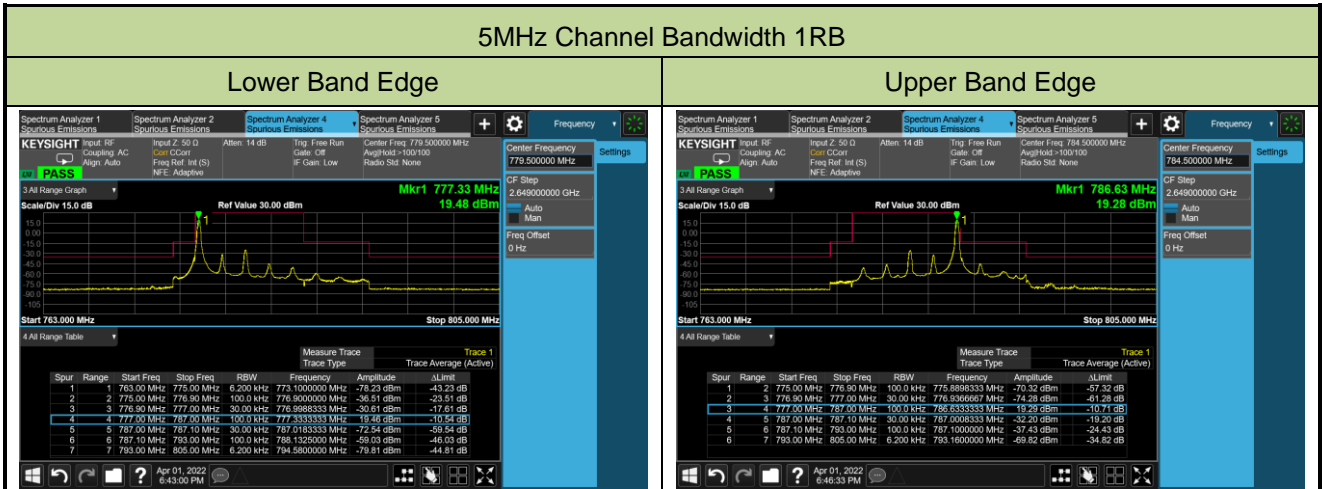

Lower Extended Band Edge

10MHz Channel Bandwidth Full RB

Lower Band Edge

Lower Extended Band Edge

Test Site	WZ-SR6	Test Engineer	Cloud Guo
Test Date	2022/04/06	Test Band	LTE Band 17

5MHz Channel Bandwidth Full RB

Lower Band Edge

10MHz Channel Bandwidth Full RB

Lower Band Edge

Test Site	WZ-SR6	Test Engineer	Cloud Guo
Test Date	2022/04/01	Test Band	LTE Band 13

5MHz Channel Bandwidth Full RB

Lower Band Edge

Upper Band Edge

10MHz Channel Bandwidth Full RB

Middle ACP

Test Site	WZ-SR6	Test Engineer	Cloud Guo
Test Date	2022/04/01	Test Band	LTE Band 38/41