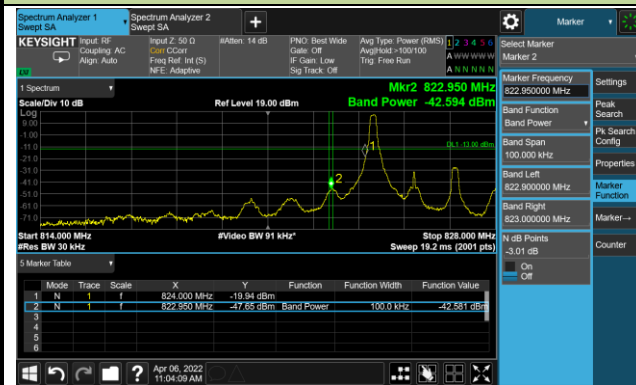

10MHz Channel Bandwidth - Full RB

Upper Band Edge

15MHz Channel Bandwidth - Full RB

Upper Band Edge

20MHz Channel Bandwidth - Full RB

Upper Band Edge

Test Site	WZ-SR6	Test Engineer	Cloud Guo
Test Date	2022/04/06	Test Band	LTE Band 5/26

1.4MHz Channel Bandwidth - 1RB

Lower Band Edge

Upper Band Edge

3MHz Channel Bandwidth - 1RB

Lower Band Edge

Upper Band Edge

5MHz Channel Bandwidth - 1RB

Lower Band Edge

Upper Band Edge

10MHz Channel Bandwidth - 1RB

Lower Band Edge

Upper Band Edge

15MHz Channel Bandwidth - 1RB

Lower Band Edge

Upper Band Edge

1.4MHz Channel Bandwidth - Full RB