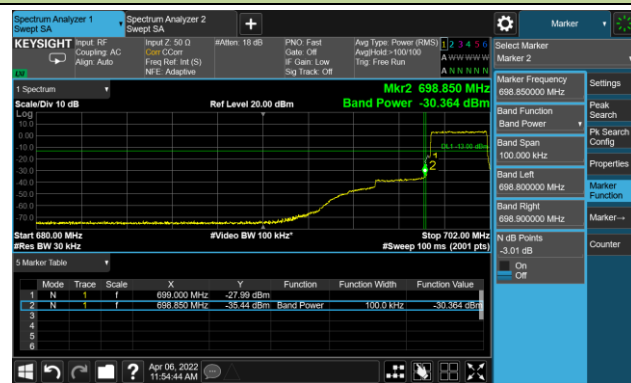

Upper Band Edge

10MHz Channel Bandwidth - Full RB

Lower Band Edge

Upper Band Edge

15MHz Channel Bandwidth - Full RB

Lower Band Edge

Upper Band Edge

Test Site	WZ-SR6	Test Engineer	Cloud Guo
Test Date	2022/04/06	Test Band	LTE Band 12/17

1.4MHz Channel Bandwidth Full RB

Lower Band Edge

Upper Band Edge

3MHz Channel Bandwidth Full RB

Lower Band Edge

Lower Extended Band Edge

5MHz Channel Bandwidth Full RB

Lower Band Edge

Lower Extended Band Edge

10MHz Channel Bandwidth Full RB

Lower Band Edge

Lower Extended Band Edge

Test Site	WZ-SR6	Test Engineer	Cloud Guo
Test Date	2022/04/06	Test Band	LTE Band 17

5MHz Channel Bandwidth Full RB