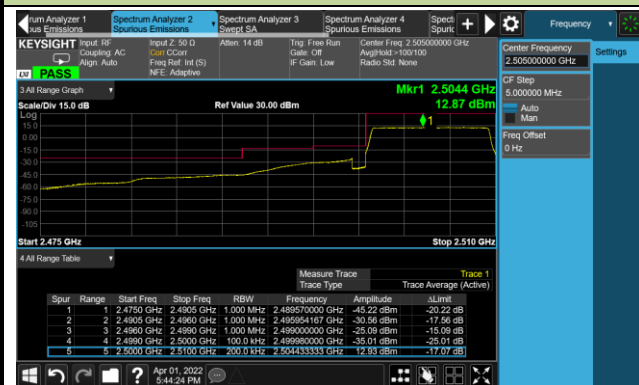

10MHz Channel Bandwidth - Full RB

Lower Band Edge

Upper Band Edge

Test Site	WZ-SR6	Test Engineer	Cloud Guo
Test Date	2022/04/01	Test Band	LTE Band 7

10MHz Channel Bandwidth - 1RB

Lower Band Edge

Upper Band Edge

15MHz Channel Bandwidth - 1RB

Lower Band Edge

Upper Band Edge

20MHz Channel Bandwidth - 1RB

Lower Band Edge

Upper Band Edge

5MHz Channel Bandwidth - Full RB

Lower Band Edge

Upper Band Edge

10MHz Channel Bandwidth - Full RB

Lower Band Edge

Upper Band Edge

15MHz Channel Bandwidth - Full RB

Lower Band Edge

Upper Band Edge

Test Site	WZ-SR6	Test Engineer	Cloud Guo
Test Date	2022/04/06	Test Band	LTE Band 12/17