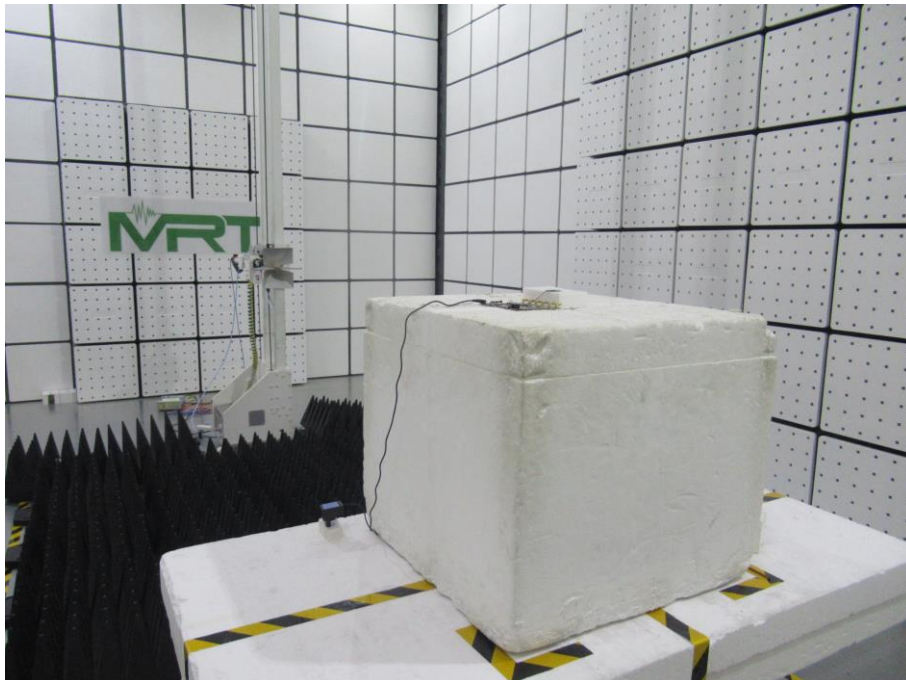

## RF Test Setup Photograph

Description: Transmitter Spurious Emissions Test Setup (30MHz ~ 1GHz)

Description: Transmitter Spurious Emissions Test Setup (1GHz ~ 18GHz)

Description: Transmitter Spurious Emissions Test Setup (18GHz ~ 40GHz)

Description: Conducted Test Setup