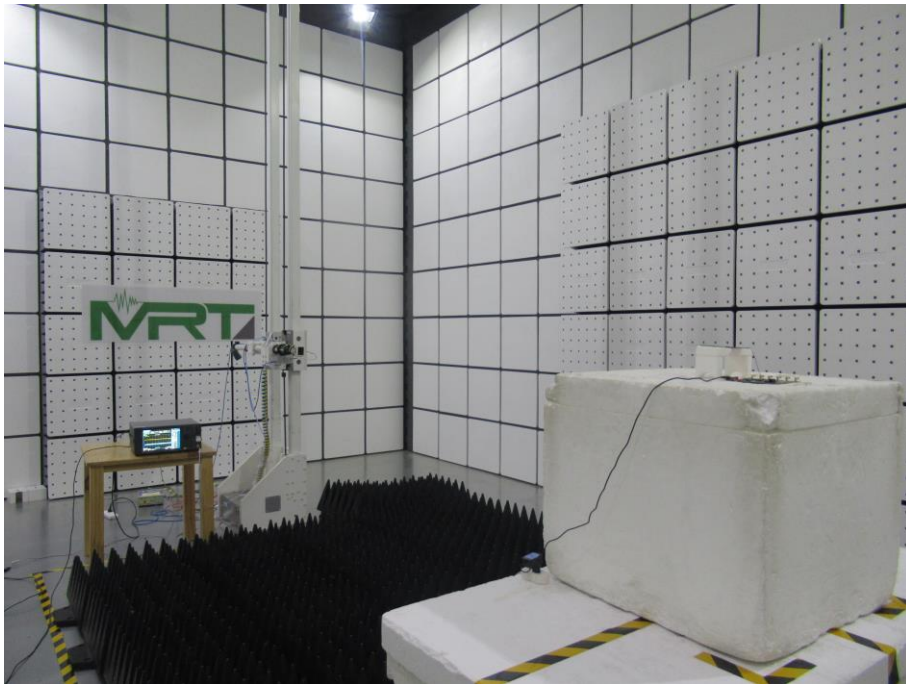

## RF Test Setup Photograph

Description: Transmitter Spurious Emissions Test Setup (30MHz ~ 1GHz)

Description: Transmitter Spurious Emissions Test Setup (1GHz ~ 18GHz)

Description: Transmitter Spurious Emissions Test Setup (18GHz ~ 40GHz)

Description: Conducted Test Setup