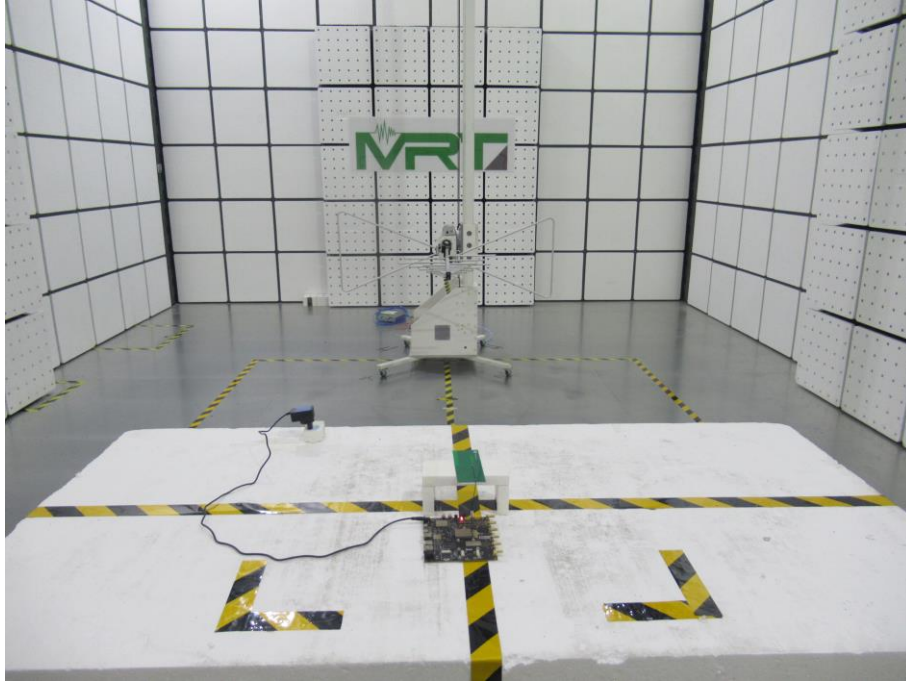

## RF Test Setup Photograph

Description: Transmitter Spurious Emissions Test Setup (30MHz ~ 1GHz)

Description: Transmitter Spurious Emissions Test Setup (1GHz ~ 18GHz)

Description: Transmitter Spurious Emissions Test Setup (18GHz ~ 40GHz)

Description: Conducted Test Setup