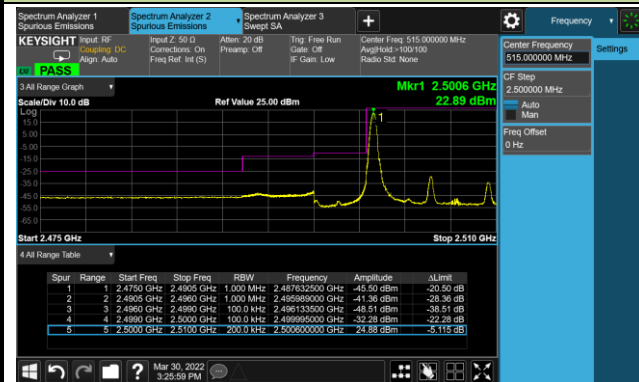

10MHz Channel Bandwidth - 1RB

Lower Band Edge