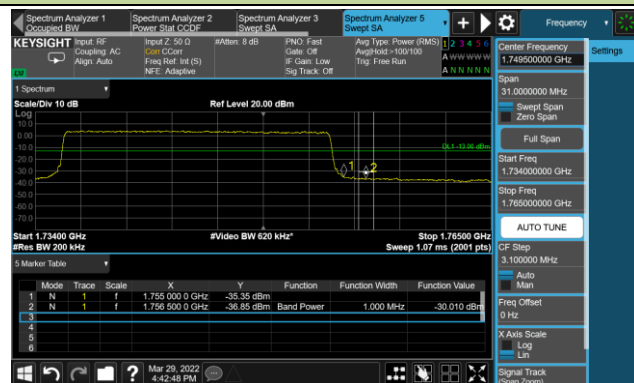

20MHz Channel Bandwidth - Full RB

Upper Band Edge