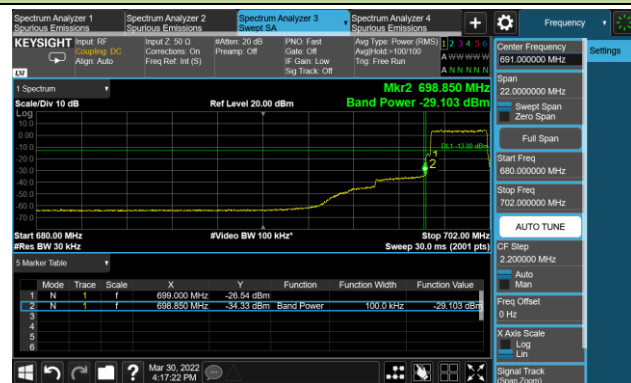

3MHz Channel Bandwidth Full RB

Lower Band Edge