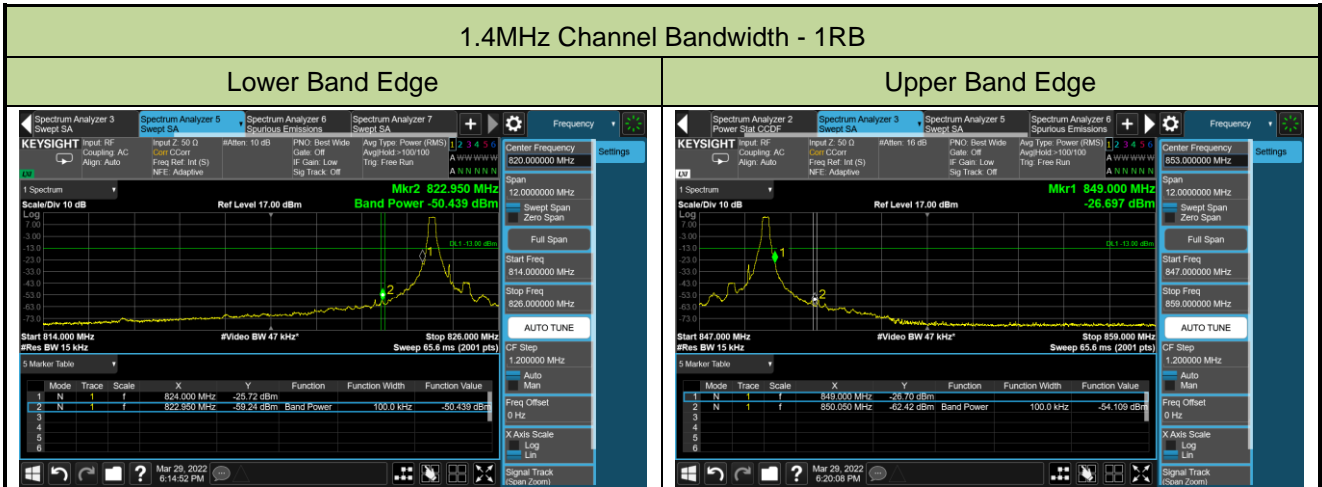

## 15MHz Channel Bandwidth - Full RB

## Upper Band Edge

## 20MHz Channel Bandwidth - Full RB

## Upper Band Edge

Test Site	WZ-SR6	Test Engineer	Cloud Guo
Test Date	2022/04/01~2022/04/06	Test Band	LTE Band 5/26

10MHz Channel Bandwidth - 1RB

Lower Band Edge

Upper Band Edge

15MHz Channel Bandwidth - 1RB