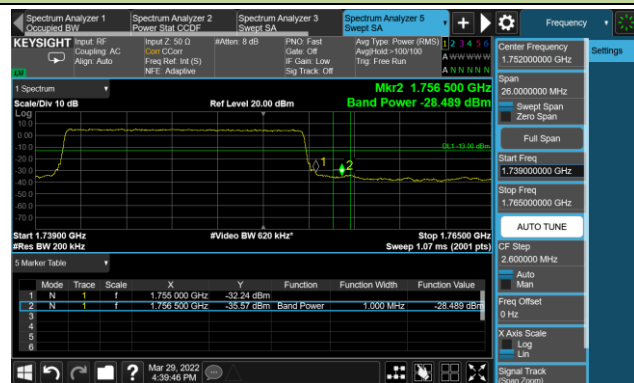

15MHz Channel Bandwidth - Full RB

Upper Band Edge