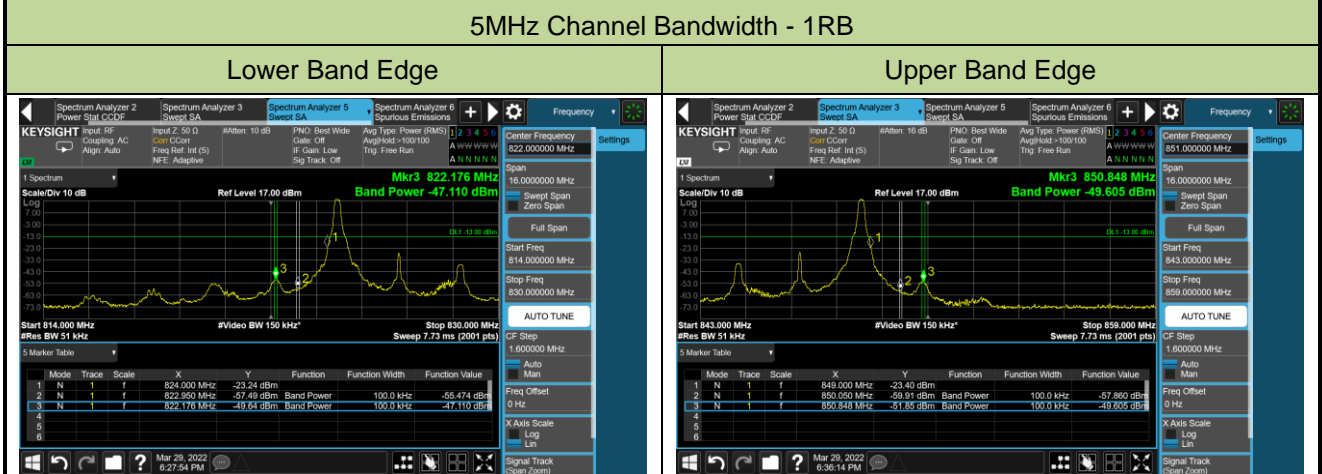

## 15MHz Channel Bandwidth - Full RB

## Upper Band Edge

## 20MHz Channel Bandwidth - Full RB

## Upper Band Edge

Test Site	WZ-SR6	Test Engineer	Cloud Guo
Test Date	2022/04/01~2022/04/06	Test Band	LTE Band 5/26

10MHz Channel Bandwidth - 1RB

Lower Band Edge

Upper Band Edge

15MHz Channel Bandwidth - 1RB