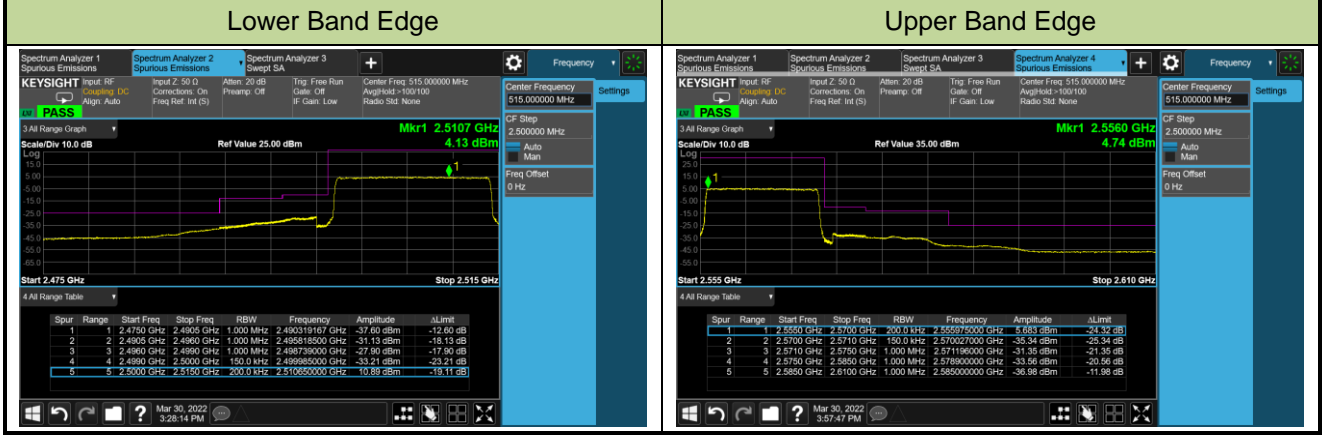

15MHz Channel Bandwidth - Full RB