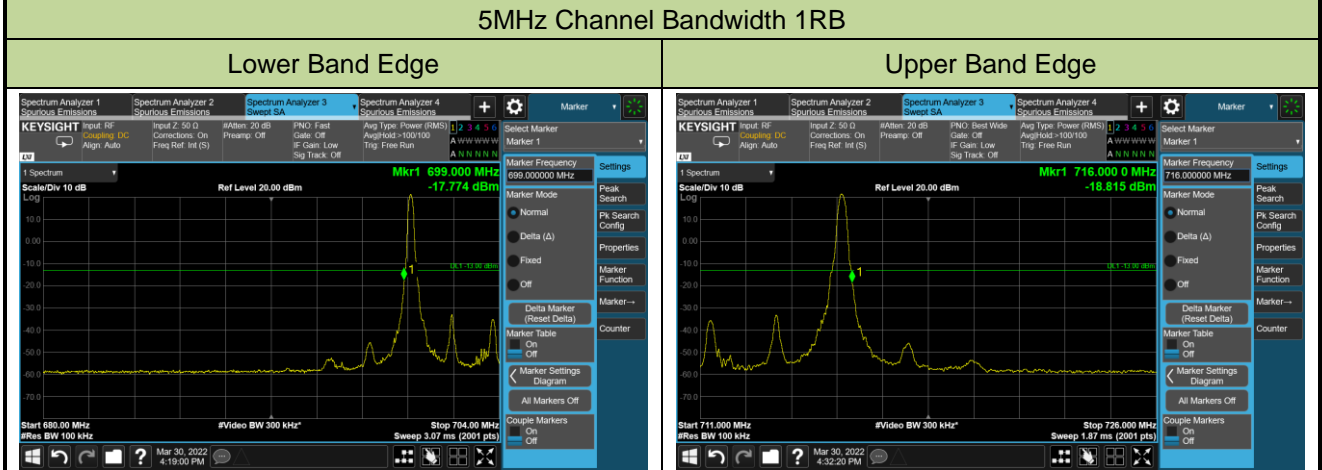

### 5MHz Channel Bandwidth - Full RB

### 10MHz Channel Bandwidth - Full RB

### 15MHz Channel Bandwidth - Full RB

Test Site	WZ-SR6	Test Engineer	Cloud Guo
Test Date	2022/04/01~2022/04/06	Test Band	LTE Band 12/17

### 1.4MHz Channel Bandwidth Full RB