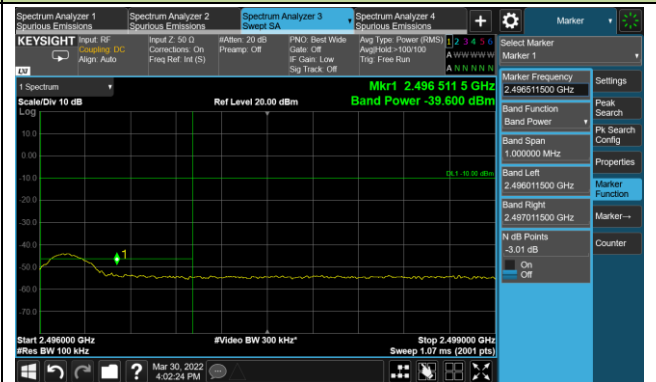

Lower Extended Band Edge