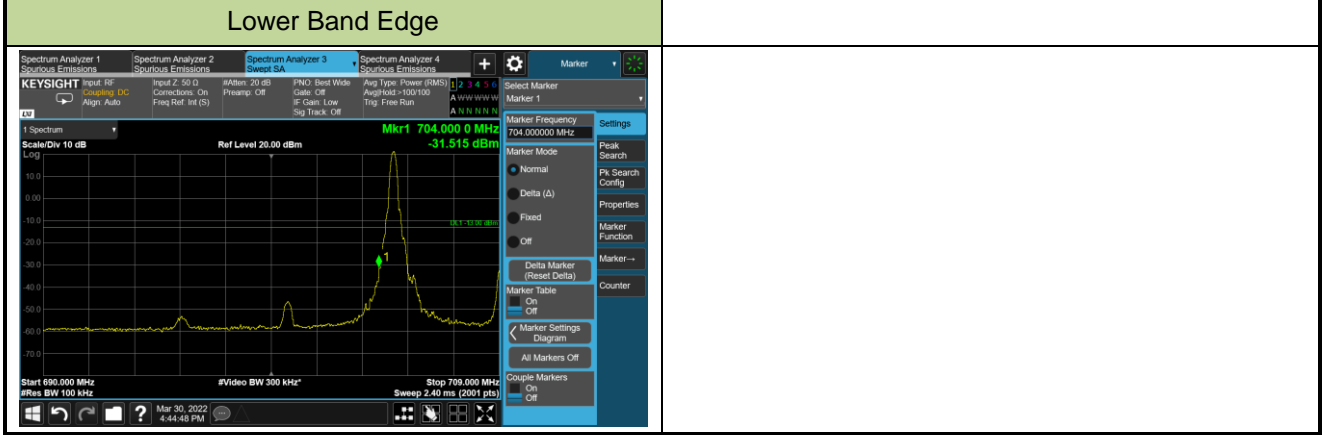

10MHz Channel Bandwidth 1RB