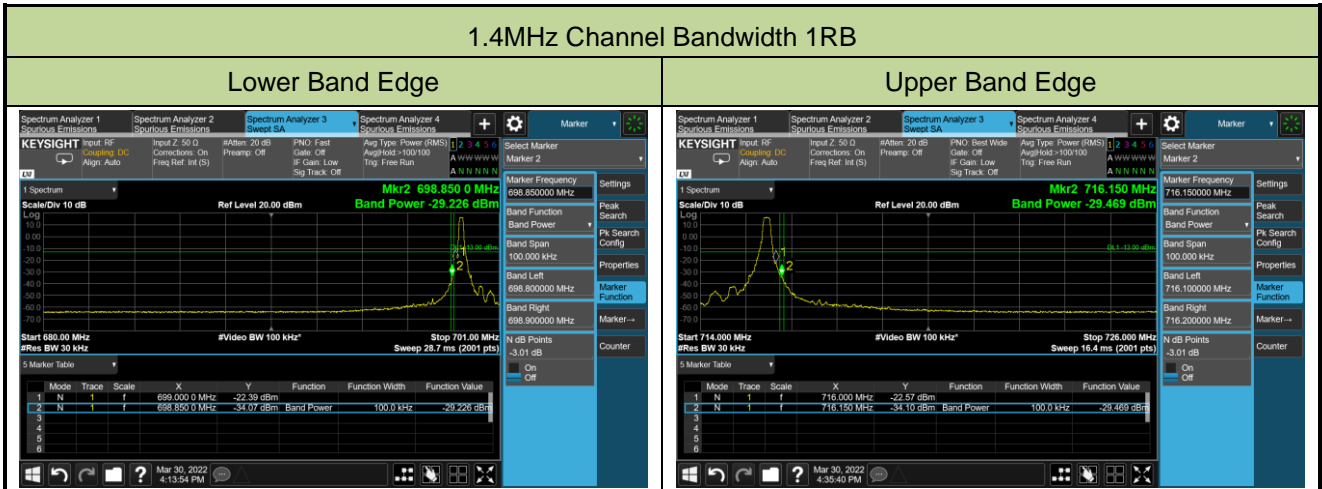

### 5MHz Channel Bandwidth - Full RB

### 10MHz Channel Bandwidth - Full RB

### 15MHz Channel Bandwidth - Full RB

Test Site	WZ-SR6	Test Engineer	Cloud Guo
Test Date	2022/04/01~2022/04/06	Test Band	LTE Band 12/17