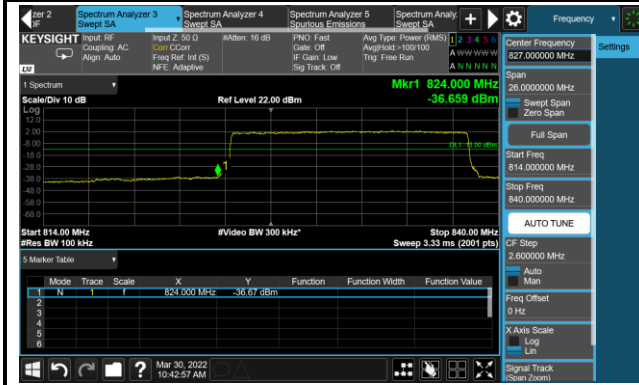

## Lower Band Edge

## Upper Band Edge

15MHz Channel Bandwidth - Full RB

Lower Band Edge

Upper Band Edge

Test Site	WZ-SR6	Test Engineer	Cloud Guo
Test Date	2022/04/01~2022/04/06	Test Band	LTE Band 7