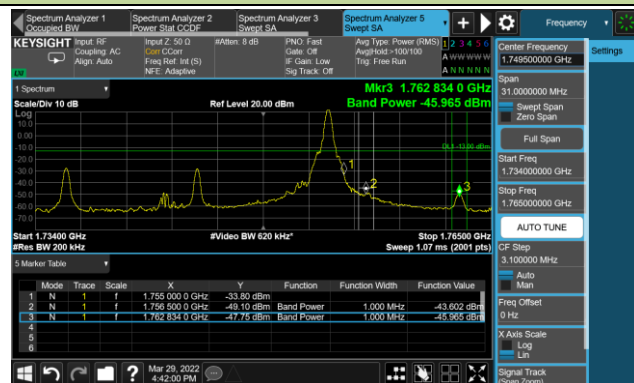

10MHz Channel Bandwidth - 1RB

Upper Band Edge

15MHz Channel Bandwidth - 1RB

Upper Band Edge

20MHz Channel Bandwidth - 1RB

Upper Band Edge

## 1.4MHz Channel Bandwidth - Full RB