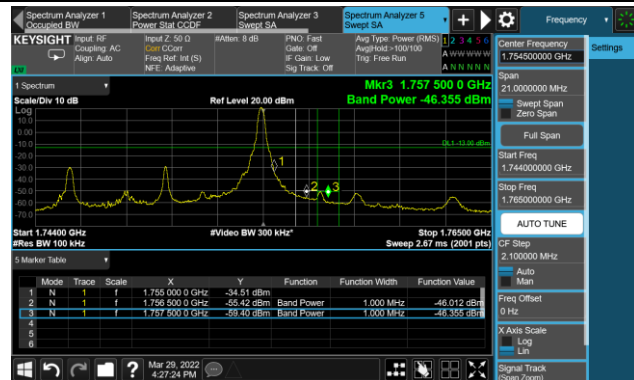

10MHz Channel Bandwidth - 1RB

Upper Band Edge

15MHz Channel Bandwidth - 1RB

Upper Band Edge

20MHz Channel Bandwidth - 1RB

Upper Band Edge

## 1.4MHz Channel Bandwidth - Full RB