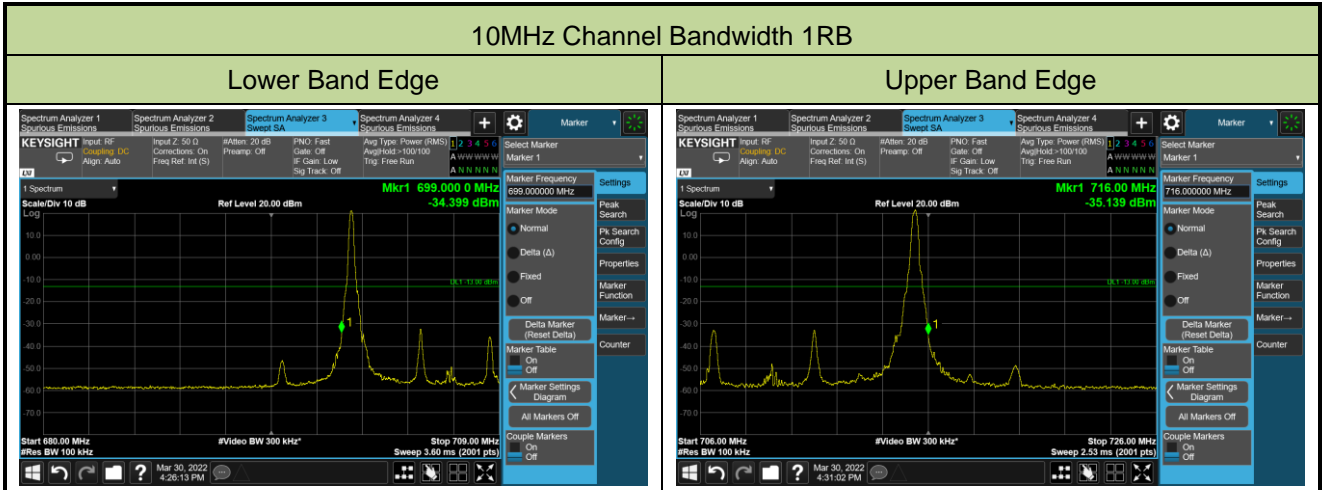

### 5MHz Channel Bandwidth - Full RB

### 10MHz Channel Bandwidth - Full RB

### 15MHz Channel Bandwidth - Full RB

Test Site	WZ-SR6	Test Engineer	Cloud Guo
Test Date	2022/04/01~2022/04/06	Test Band	LTE Band 12/17