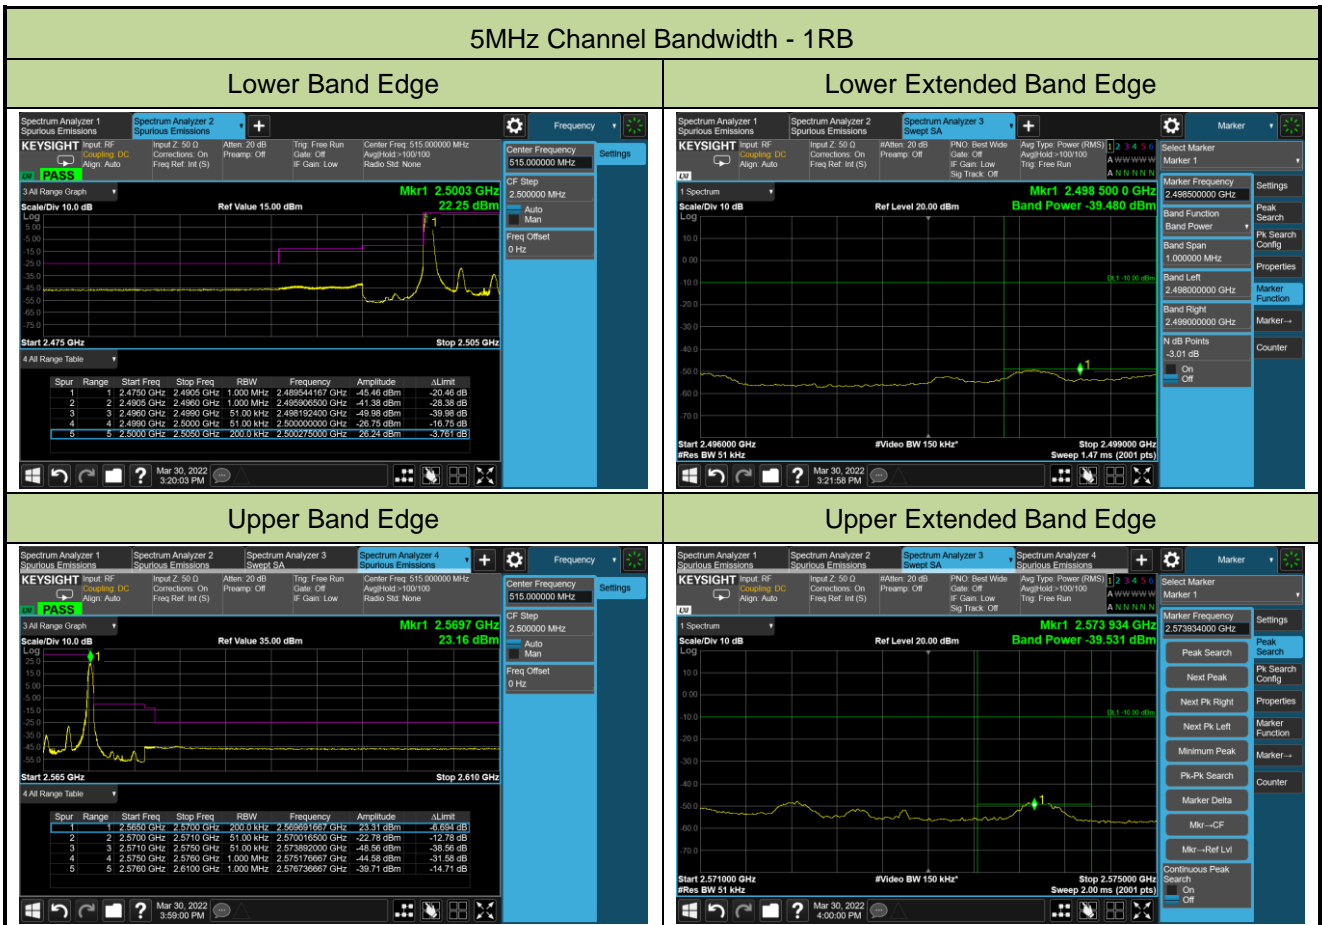

## Lower Band Edge

## Upper Band Edge

15MHz Channel Bandwidth - Full RB

Lower Band Edge

Upper Band Edge

Test Site	WZ-SR6	Test Engineer	Cloud Guo
Test Date	2022/04/01~2022/04/06	Test Band	LTE Band 7

### 10MHz Channel Bandwidth - 1RB

#### Lower Band Edge