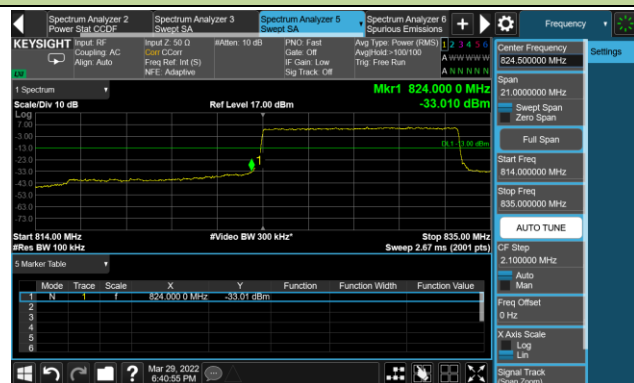

10MHz Channel Bandwidth - Full RB

Lower Band Edge