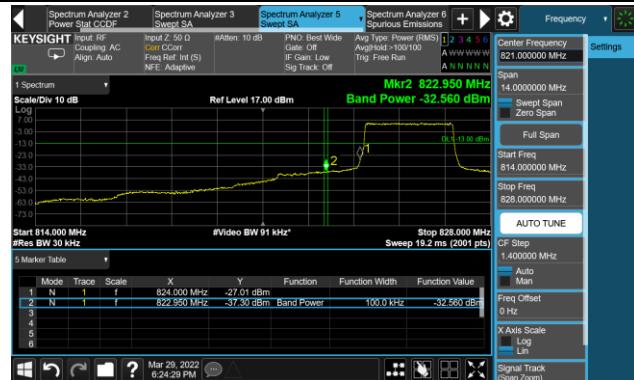

3MHz Channel Bandwidth - Full RB

Lower Band Edge