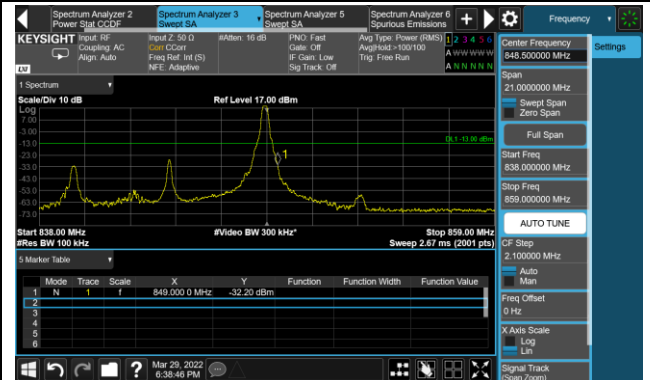

## Upper Band Edge

Test Site	WZ-SR6	Test Engineer	Cloud Guo
Test Date	2022/04/01~2022/04/06	Test Band	LTE Band 5/26

10MHz Channel Bandwidth - 1RB

Lower Band Edge

Upper Band Edge

15MHz Channel Bandwidth - 1RB

Lower Band Edge

Upper Band Edge

1.4MHz Channel Bandwidth - Full RB

Lower Band Edge

Upper Band Edge