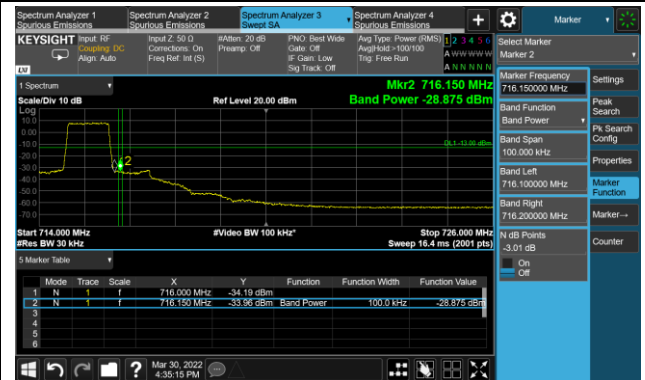

Upper Band Edge