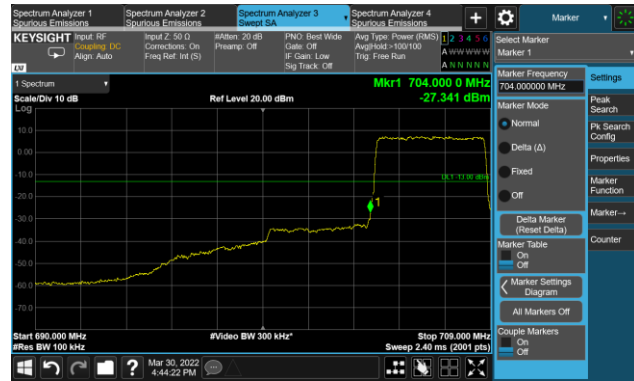

#### Lower Band Edge

### 5MHz Channel Bandwidth 1RB

### 10MHz Channel Bandwidth 1RB

**5MHz Channel Bandwidth Full RB**

**Lower Band Edge**

**10MHz Channel Bandwidth Full RB**

**Lower Band Edge**