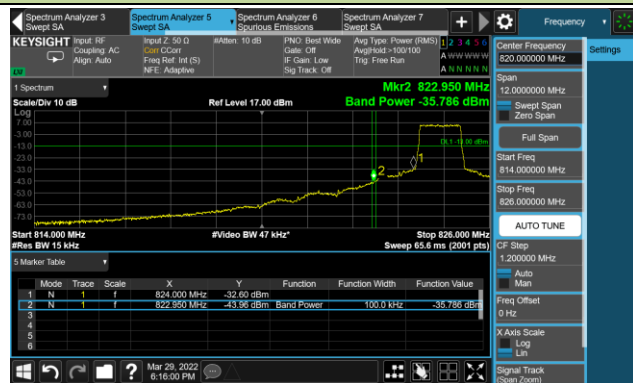

## Upper Band Edge

Test Site	WZ-SR6	Test Engineer	Cloud Guo
Test Date	2022/04/01~2022/04/06	Test Band	LTE Band 5/26

10MHz Channel Bandwidth - 1RB

Lower Band Edge

Upper Band Edge

15MHz Channel Bandwidth - 1RB

Lower Band Edge

Upper Band Edge

1.4MHz Channel Bandwidth - Full RB

Lower Band Edge

Upper Band Edge