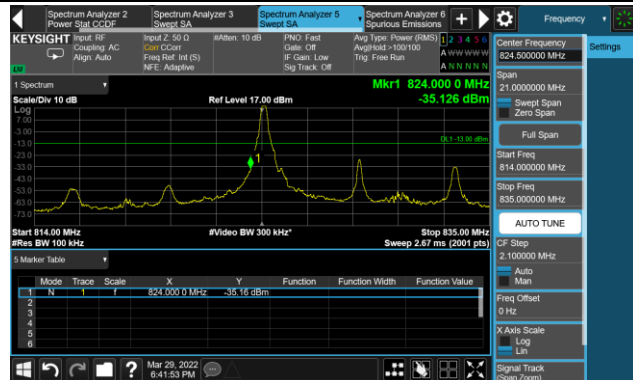

## 20MHz Channel Bandwidth - Full RB

## Upper Band Edge

Test Site	WZ-SR6	Test Engineer	Cloud Guo
Test Date	2022/04/01~2022/04/06	Test Band	LTE Band 5/26

10MHz Channel Bandwidth - 1RB

Lower Band Edge

Upper Band Edge

15MHz Channel Bandwidth - 1RB

Lower Band Edge

Upper Band Edge

1.4MHz Channel Bandwidth - Full RB

Lower Band Edge

Upper Band Edge