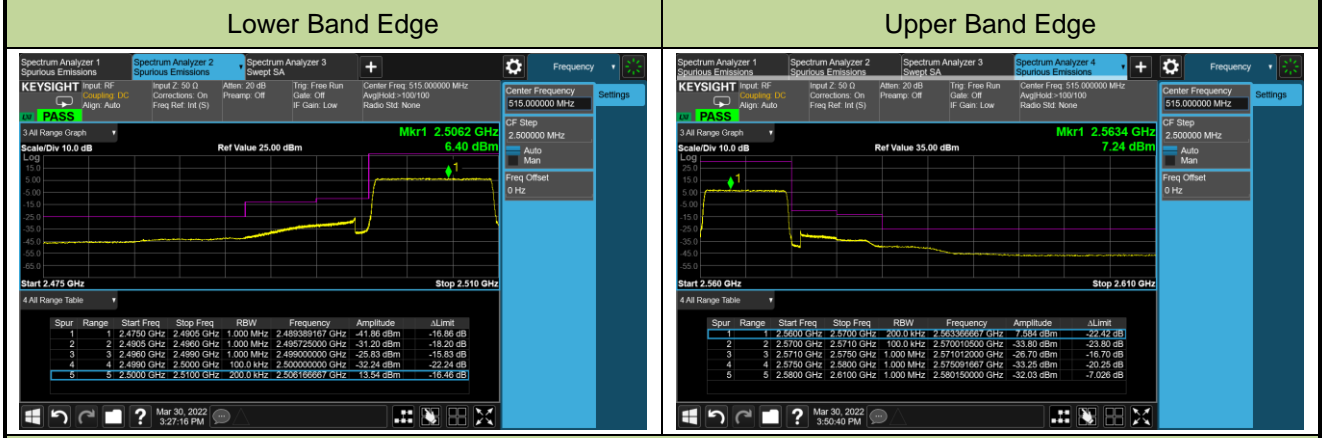

#### Lower Band Edge

#### Upper Band Edge

### 5MHz Channel Bandwidth - Full RB

### 10MHz Channel Bandwidth - Full RB