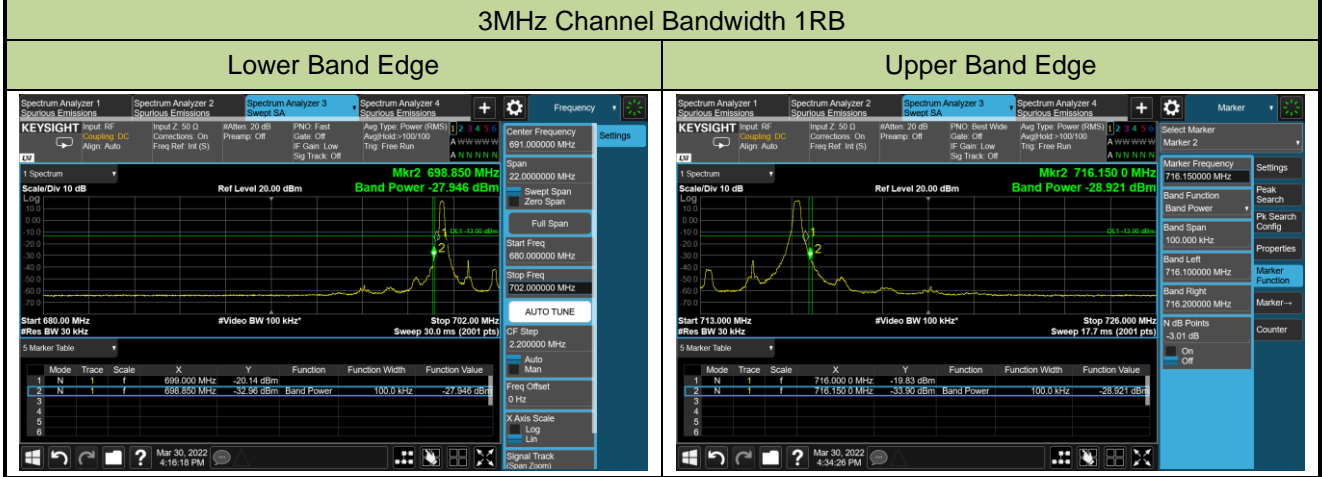

### 5MHz Channel Bandwidth - Full RB

### 10MHz Channel Bandwidth - Full RB

### 15MHz Channel Bandwidth - Full RB

Test Site	WZ-SR6	Test Engineer	Cloud Guo
Test Date	2022/04/01~2022/04/06	Test Band	LTE Band 12/17