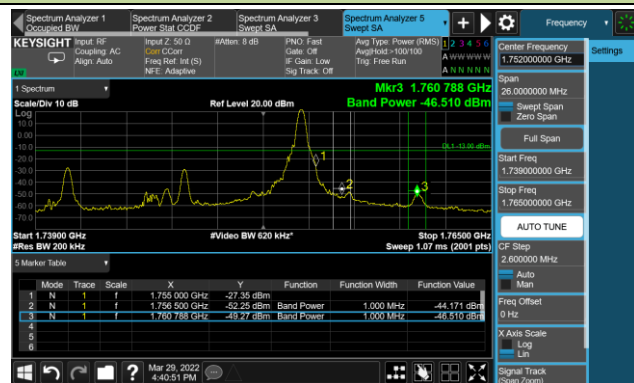

10MHz Channel Bandwidth - 1RB

Upper Band Edge

15MHz Channel Bandwidth - 1RB

Upper Band Edge

20MHz Channel Bandwidth - 1RB

Upper Band Edge

## 1.4MHz Channel Bandwidth - Full RB