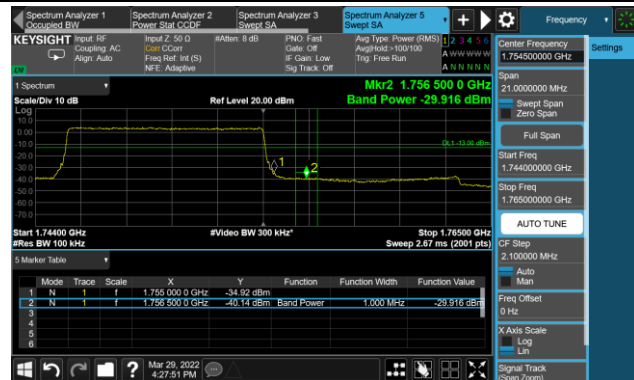

10MHz Channel Bandwidth - Full RB

Upper Band Edge