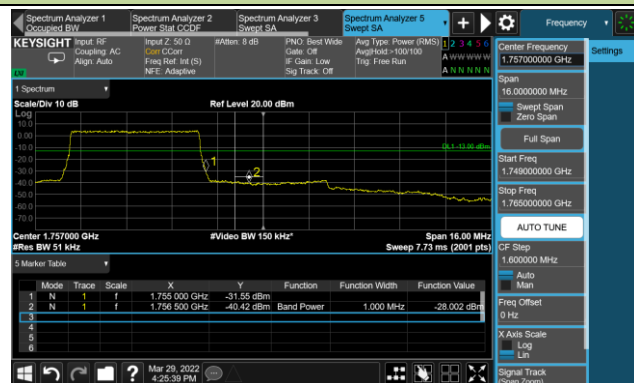

5MHz Channel Bandwidth - Full RB

Upper Band Edge