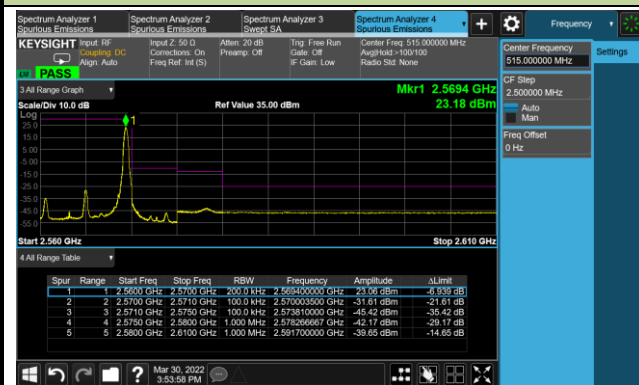

Upper Band Edge