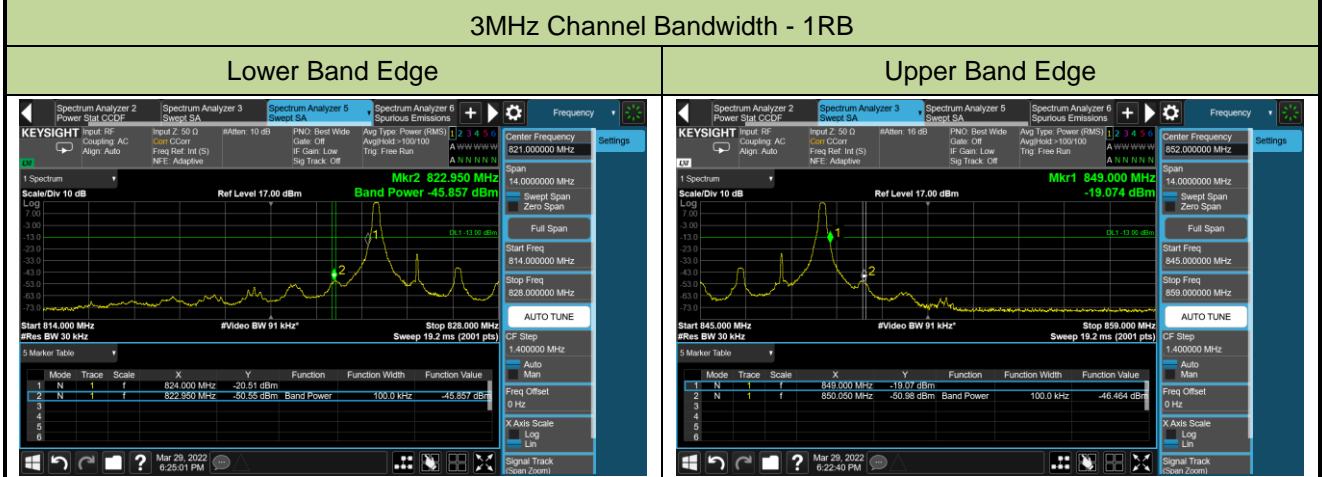

## 15MHz Channel Bandwidth - Full RB

## Upper Band Edge

## 20MHz Channel Bandwidth - Full RB

## Upper Band Edge

Test Site	WZ-SR6	Test Engineer	Cloud Guo
Test Date	2022/04/01~2022/04/06	Test Band	LTE Band 5/26

10MHz Channel Bandwidth - 1RB

Lower Band Edge

Upper Band Edge

15MHz Channel Bandwidth - 1RB