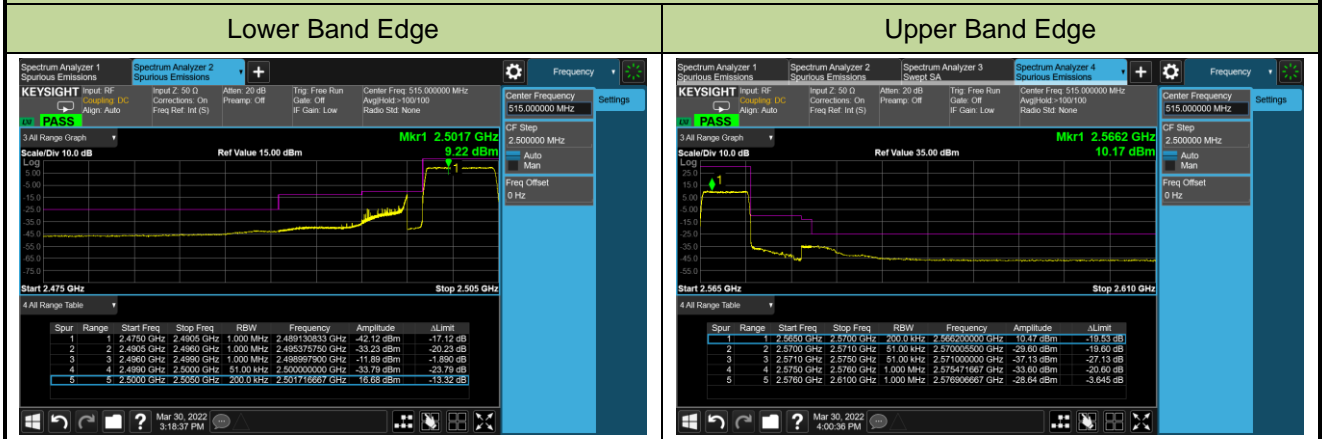

### 15MHz Channel Bandwidth - 1RB

#### Lower Band Edge

#### Upper Band Edge

### 5MHz Channel Bandwidth - Full RB