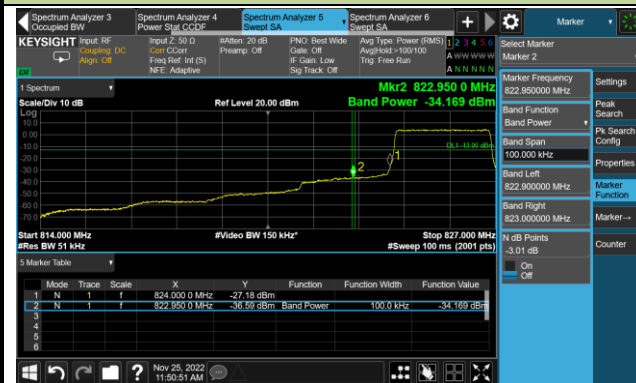

3MHz Channel Bandwidth - Full RB

Lower Band Edge