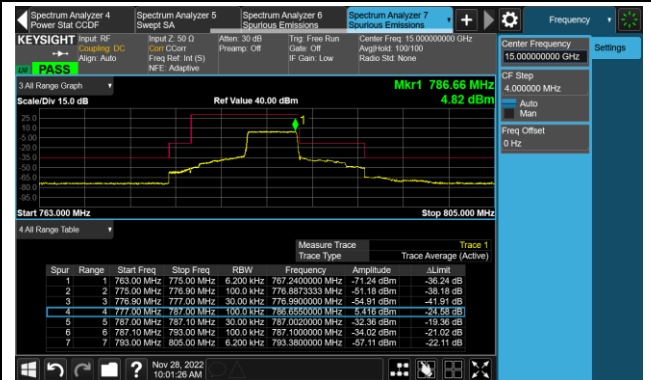

Upper Band Edge