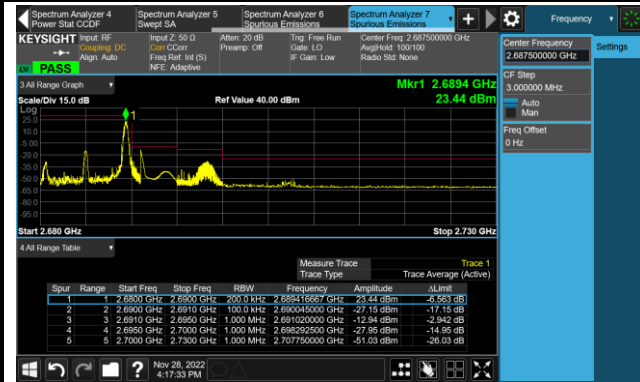

Upper Band Edge