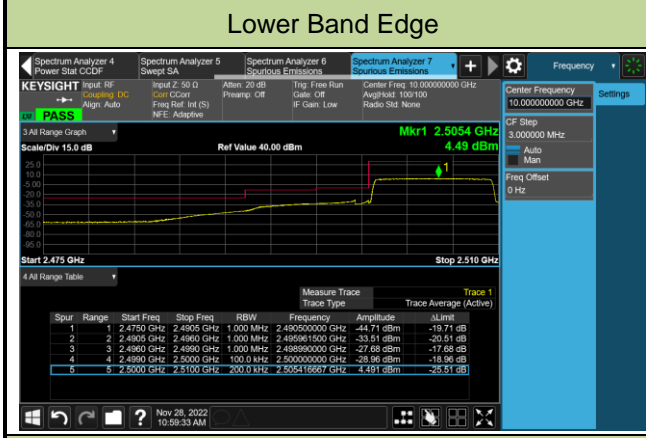

## 20MHz Channel Bandwidth - 1RB

## Lower Band Edge

## Upper Band Edge

**5MHz Channel Bandwidth - Full RB**

**10MHz Channel Bandwidth - Full RB**

**15MHz Channel Bandwidth - Full RB**

Test Site	WZ-SR6	Test Engineer	Cloud Guo
Test Date	2022/11/25	Test Band	LTE Band 12

## 1.4MHz Channel Bandwidth 1RB