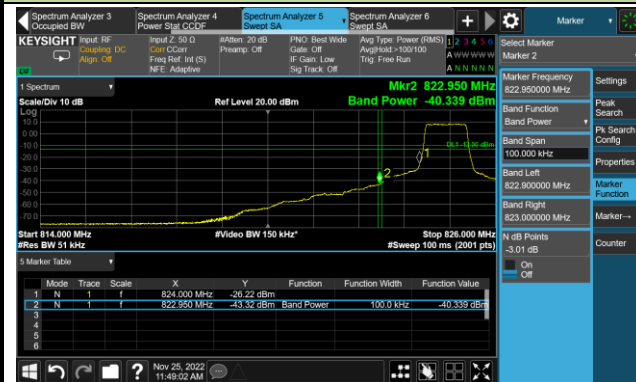

1.4MHz Channel Bandwidth - Full RB

Lower Band Edge