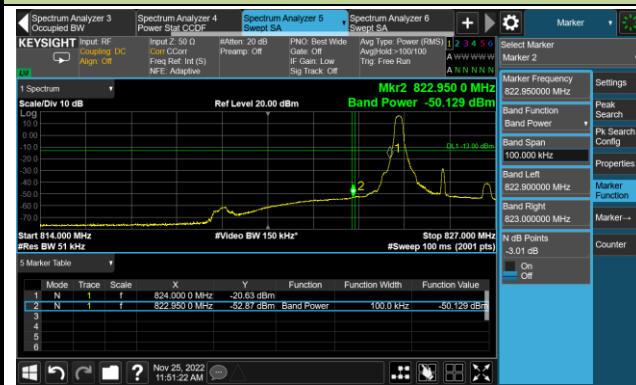

3MHz Channel Bandwidth - 1RB

Lower Band Edge