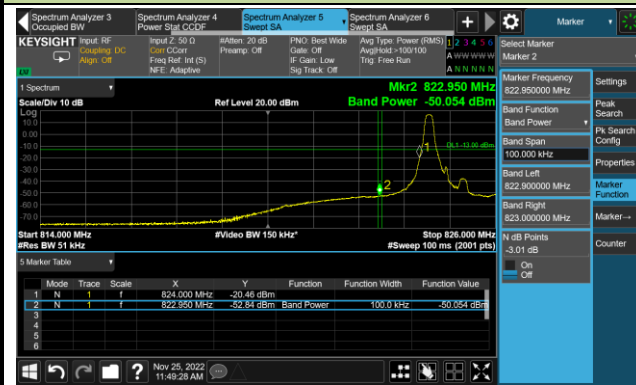

Test Site	WZ-SR6	Test Engineer	Cloud Guo
Test Date	2022/11/25	Test Band	LTE Band 5/26

1.4MHz Channel Bandwidth - 1RB

Lower Band Edge