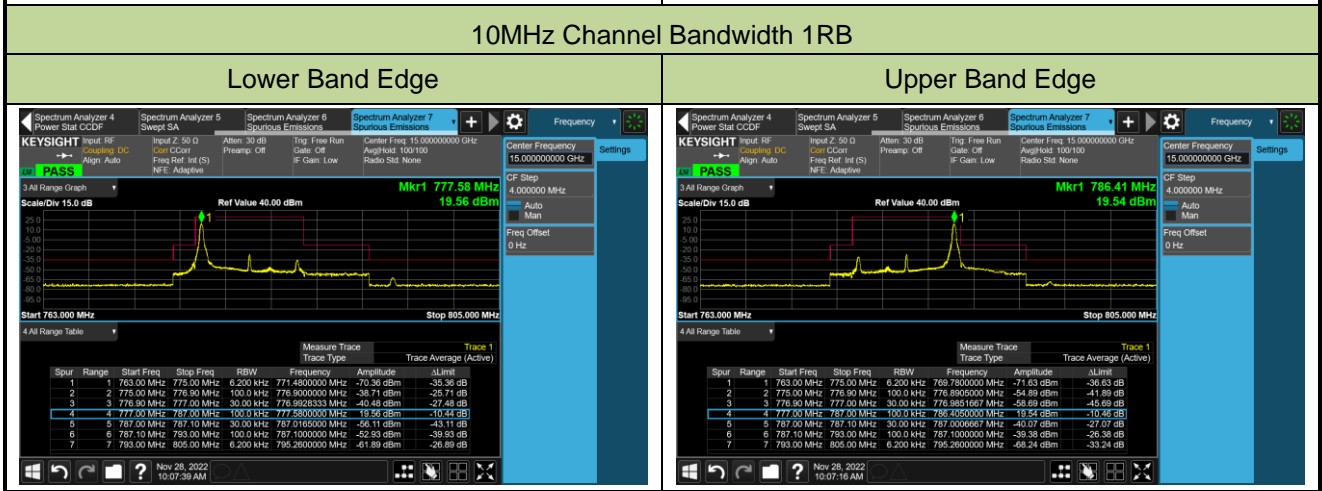

### 5MHz Channel Bandwidth Full RB

#### Lower Band Edge

#### Upper Band Edge

Test Site	WZ-SR6	Test Engineer	Cloud Guo
Test Date	2022/11/28	Test Band	LTE Band 13