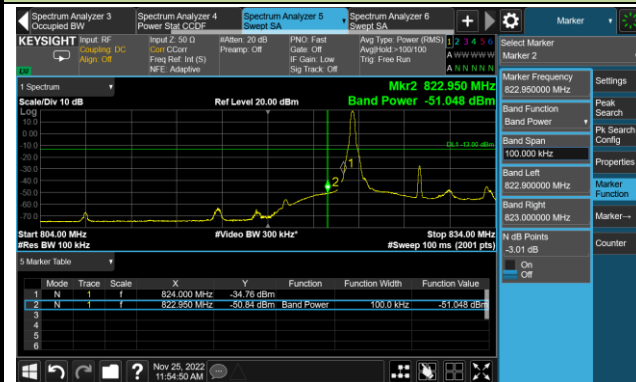

10MHz Channel Bandwidth - 1RB

Lower Band Edge