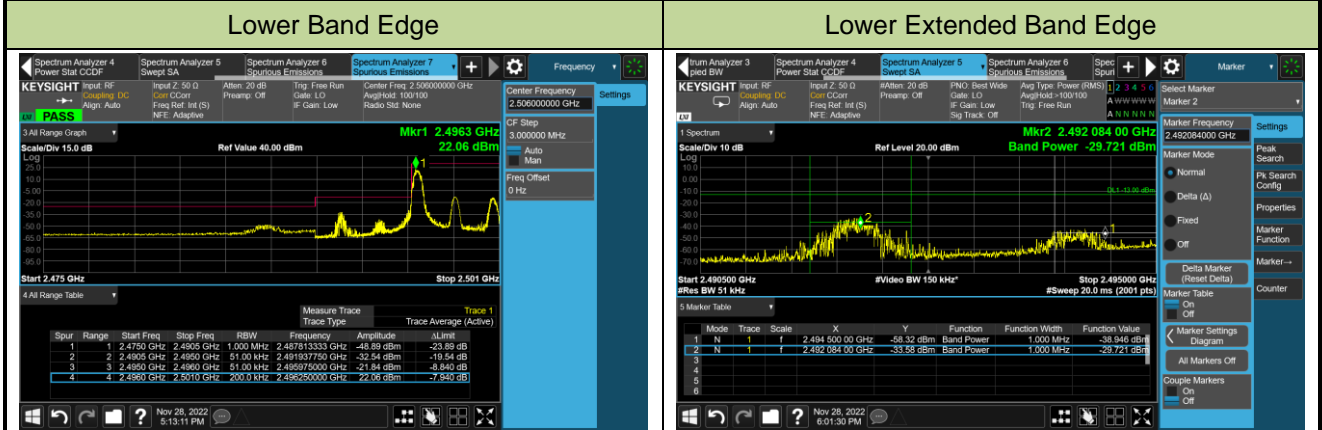

Test Site	WZ-SR6	Test Engineer	Cloud Guo
Test Date	2022/11/28	Test Band	LTE Band 38/41

5MHz Channel Bandwidth - 1RB