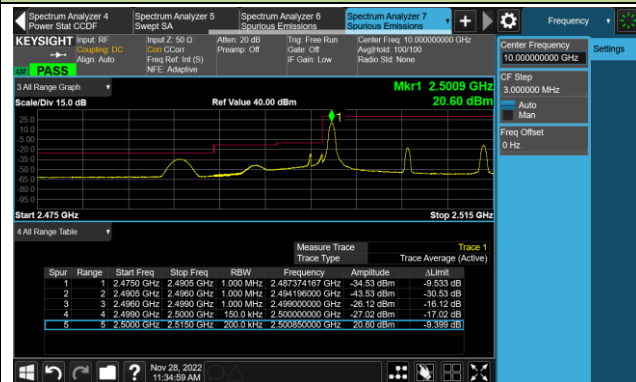

15MHz Channel Bandwidth - 1RB

Lower Band Edge