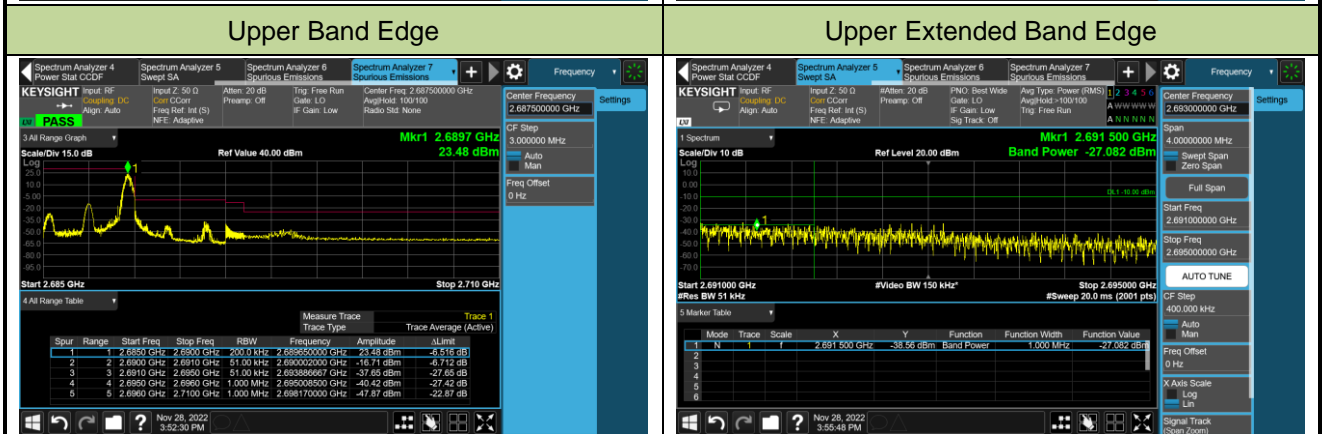

Test Site	WZ-SR6	Test Engineer	Cloud Guo
Test Date	2022/11/28	Test Band	LTE Band 38/41

5MHz Channel Bandwidth - 1RB