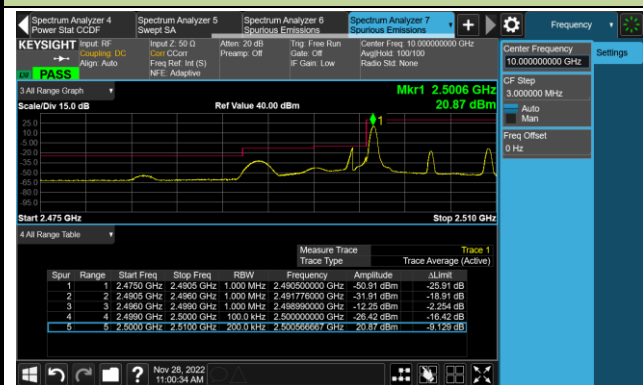

#### Lower Band Edge

#### Upper Band Edge

Test Site	WZ-SR6	Test Engineer	Cloud Guo
Test Date	2022/11/28	Test Band	LTE Band 7

5MHz Channel Bandwidth - 1RB

Lower Band Edge

Lower Extended Band Edge

Upper Band Edge

Upper Extended Band Edge

10MHz Channel Bandwidth - 1RB

Lower Band Edge

Upper Band Edge