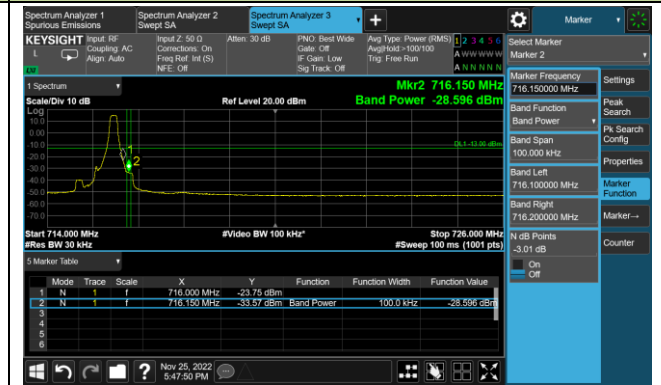

Upper Band Edge