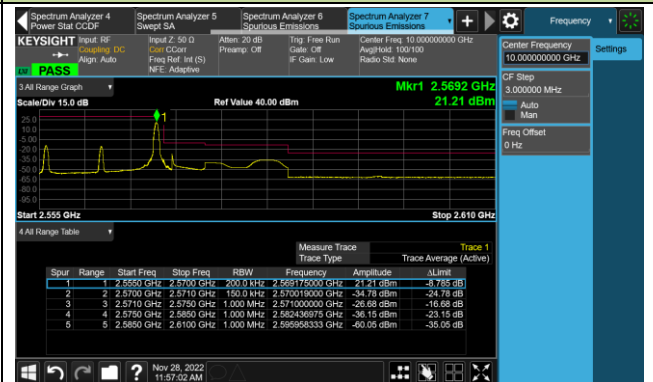

Upper Band Edge