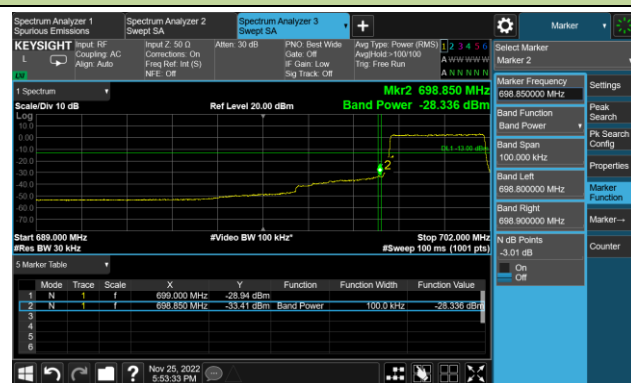

3MHz Channel Bandwidth Full RB

Lower Band Edge