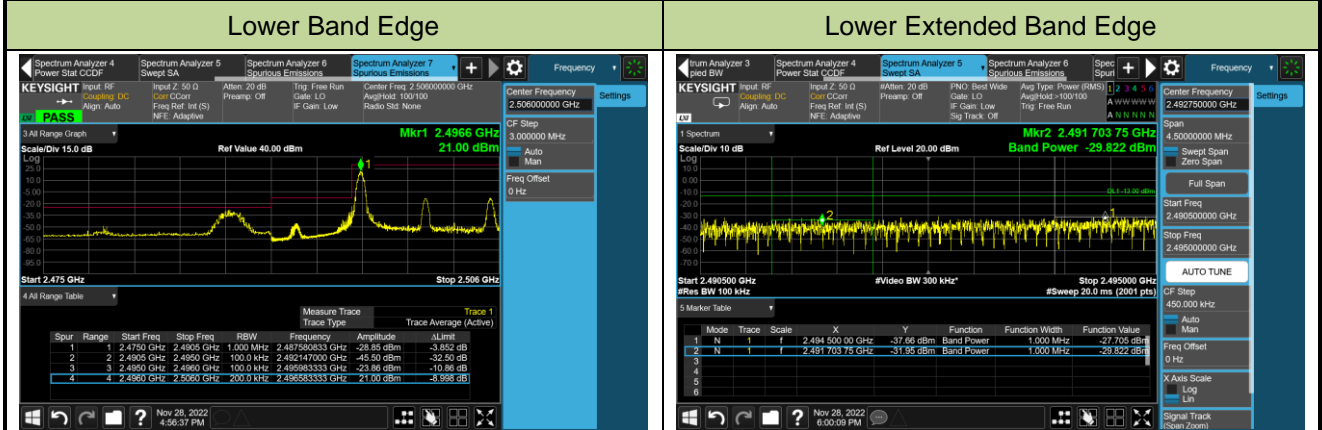

### 10MHz Channel Bandwidth Full RB

#### Middle ACP

Test Site	WZ-SR6	Test Engineer	Cloud Guo
Test Date	2022/11/28	Test Band	LTE Band 38/41

### 5MHz Channel Bandwidth - 1RB

### 10MHz Channel Bandwidth - 1RB