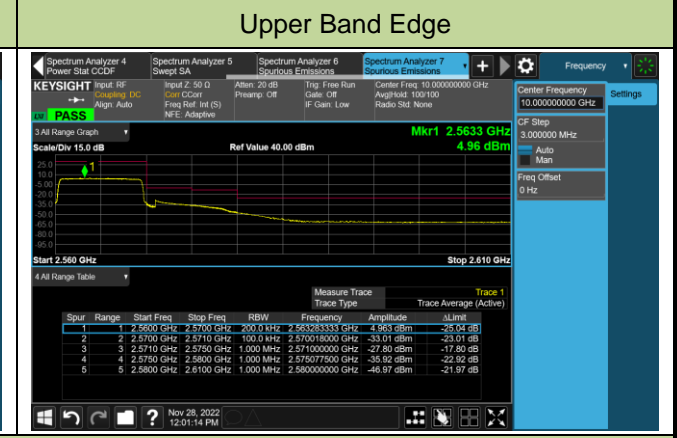

## 20MHz Channel Bandwidth - 1RB

## Lower Band Edge

## Upper Band Edge

**5MHz Channel Bandwidth - Full RB**

**10MHz Channel Bandwidth - Full RB**

**15MHz Channel Bandwidth - Full RB**

Test Site	WZ-SR6	Test Engineer	Cloud Guo
Test Date	2022/11/25	Test Band	LTE Band 12

## 1.4MHz Channel Bandwidth 1RB