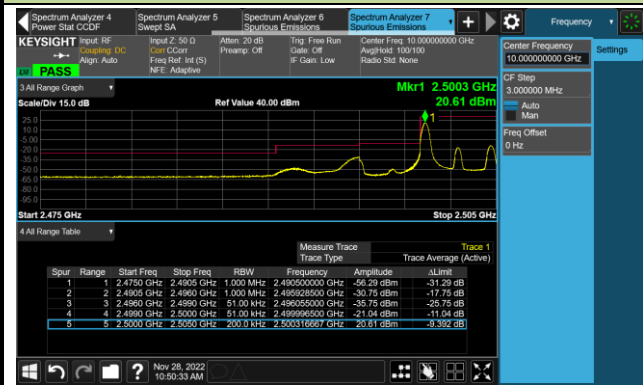

### 15MHz Channel Bandwidth - Full RB

#### Lower Band Edge

#### Upper Band Edge

Test Site	WZ-SR6	Test Engineer	Cloud Guo
Test Date	2022/11/28	Test Band	LTE Band 7

5MHz Channel Bandwidth - 1RB

Lower Band Edge

Lower Extended Band Edge

Upper Band Edge

Upper Extended Band Edge