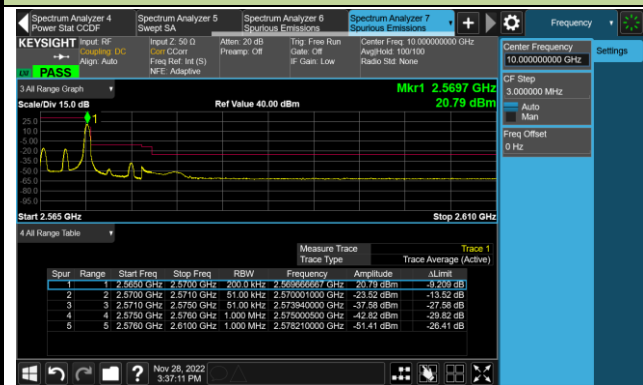

#### Lower Band Edge

#### Upper Band Edge

Test Site	WZ-SR6	Test Engineer	Cloud Guo
Test Date	2022/11/28	Test Band	LTE Band 7

5MHz Channel Bandwidth - 1RB

Lower Band Edge

Lower Extended Band Edge

Upper Band Edge

Upper Extended Band Edge

10MHz Channel Bandwidth - 1RB

Lower Band Edge

Upper Band Edge