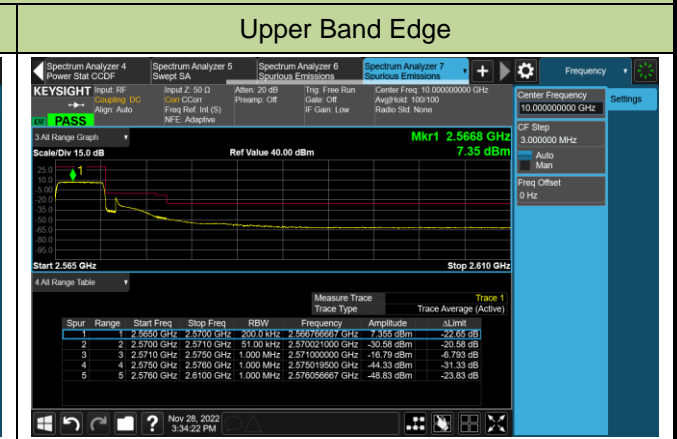

5MHz Channel Bandwidth - Full RB