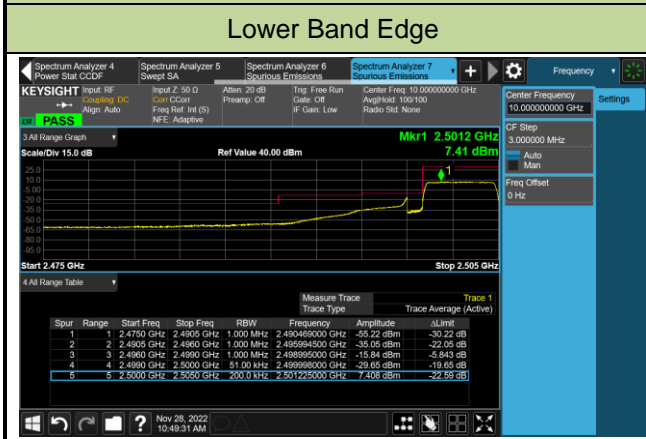

5MHz Channel Bandwidth - Full RB