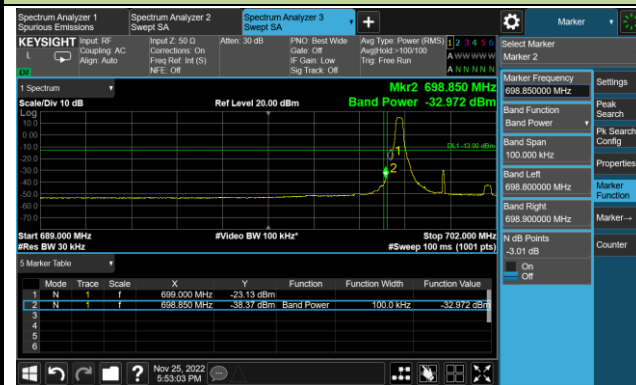

3MHz Channel Bandwidth 1RB

Lower Band Edge