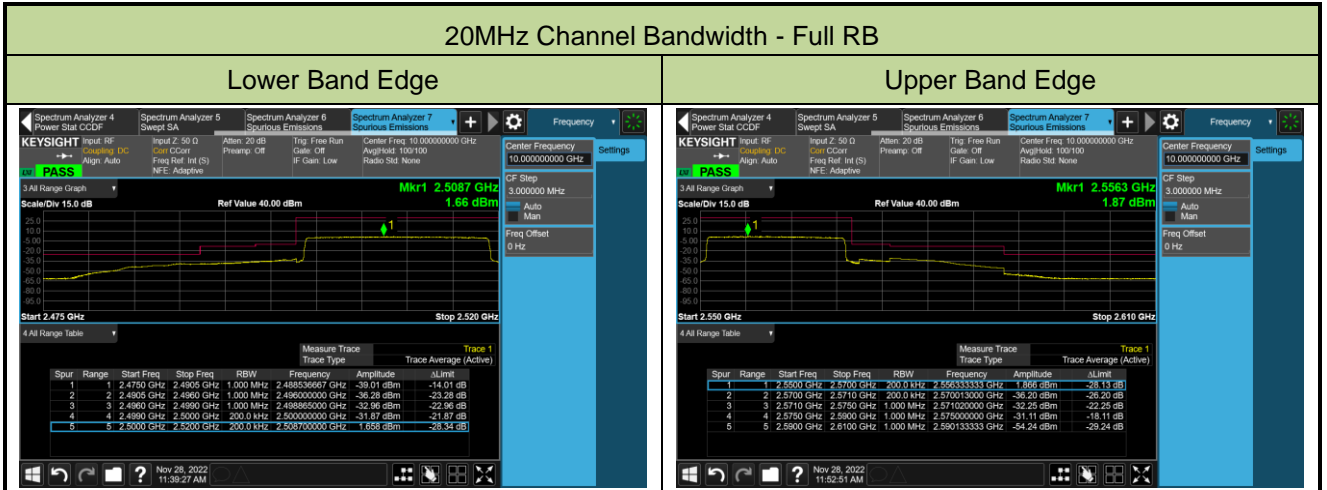

## Lower Band Edge

## Upper Band Edge

**5MHz Channel Bandwidth - Full RB**

**10MHz Channel Bandwidth - Full RB**

**15MHz Channel Bandwidth - Full RB**

Test Site	WZ-SR6	Test Engineer	Cloud Guo
Test Date	2022/11/25	Test Band	LTE Band 12

## 1.4MHz Channel Bandwidth 1RB