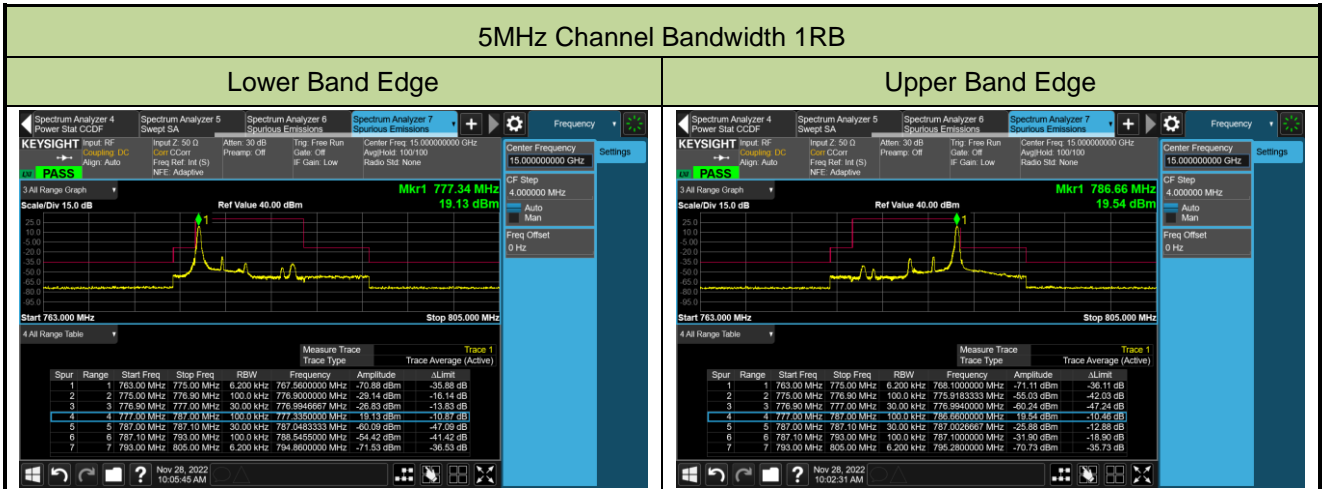

### 5MHz Channel Bandwidth Full RB

#### Lower Band Edge

#### Upper Band Edge

Test Site	WZ-SR6	Test Engineer	Cloud Guo
Test Date	2022/11/28	Test Band	LTE Band 13