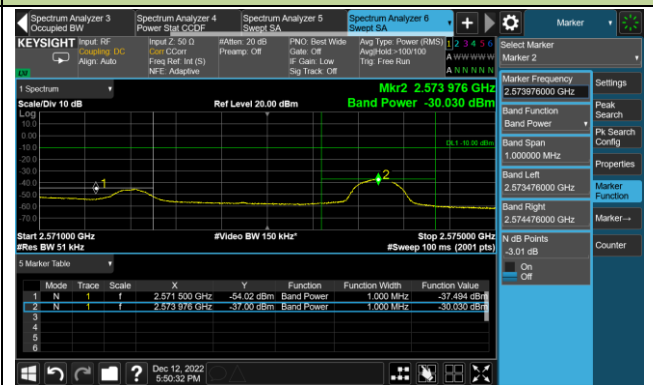

#### Lower Band Edge

#### Upper Band Edge

Test Site	WZ-SR6	Test Engineer	Cloud Guo
Test Date	2022/11/28	Test Band	LTE Band 7

5MHz Channel Bandwidth - 1RB

Lower Band Edge

Lower Extended Band Edge

Upper Band Edge

Upper Extended Band Edge

10MHz Channel Bandwidth - 1RB

Lower Band Edge

Upper Band Edge