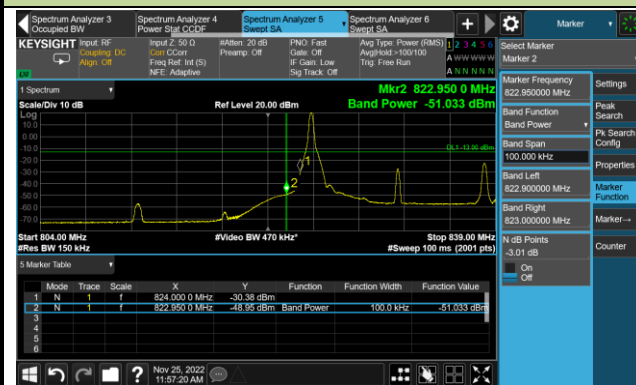

15MHz Channel Bandwidth - 1RB

Lower Band Edge