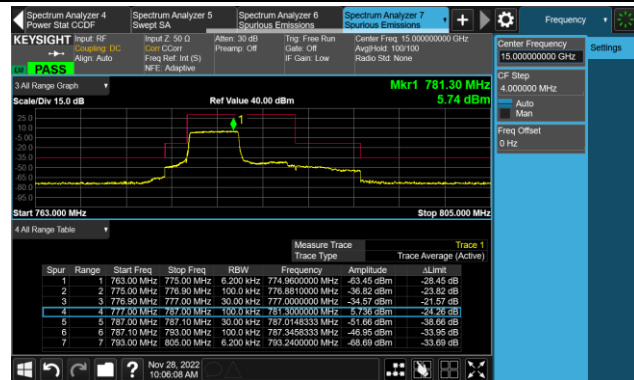

5MHz Channel Bandwidth Full RB

Lower Band Edge