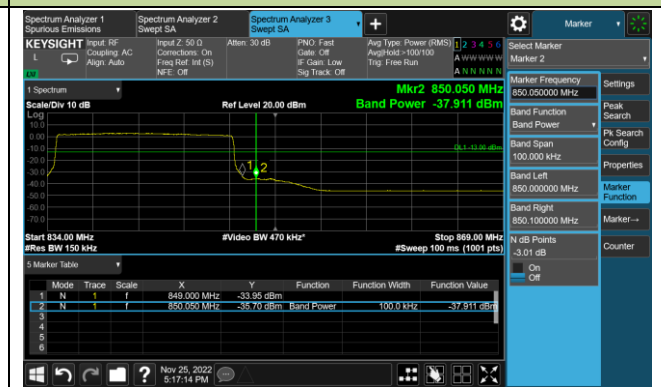

Upper Band Edge