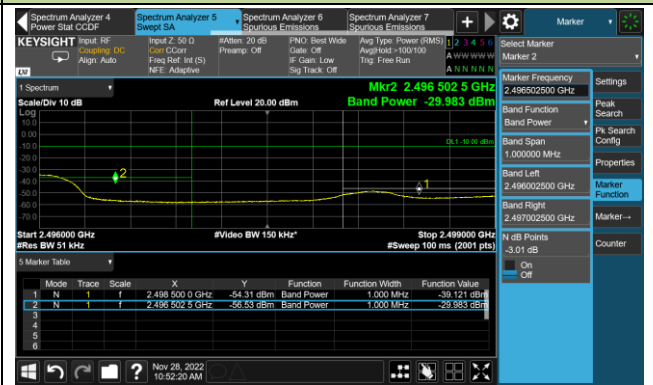

#### Lower Band Edge

#### Upper Band Edge

Test Site	WZ-SR6	Test Engineer	Cloud Guo
Test Date	2022/11/28	Test Band	LTE Band 7

5MHz Channel Bandwidth - 1RB

Lower Band Edge

Lower Extended Band Edge

Upper Band Edge

Upper Extended Band Edge

10MHz Channel Bandwidth - 1RB

Lower Band Edge

Upper Band Edge