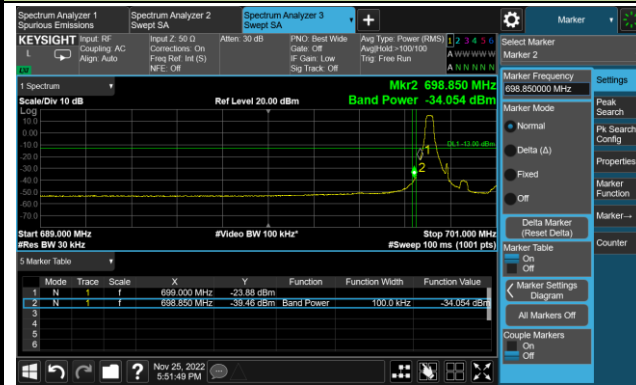

Test Site	WZ-SR6	Test Engineer	Cloud Guo
Test Date	2022/11/25	Test Band	LTE Band 12

1.4MHz Channel Bandwidth 1RB

Lower Band Edge