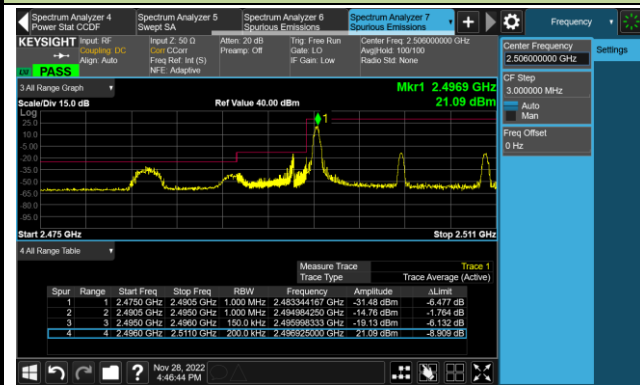

15MHz Channel Bandwidth - 1RB

Lower Band Edge