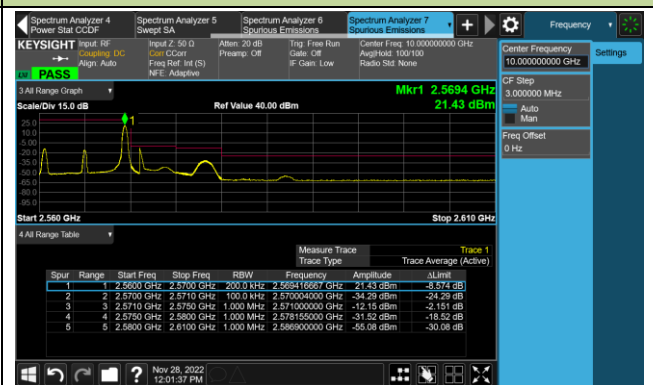

#### Lower Band Edge

#### Upper Band Edge

Test Site	WZ-SR6	Test Engineer	Cloud Guo
Test Date	2022/11/28	Test Band	LTE Band 7

5MHz Channel Bandwidth - 1RB

Lower Band Edge

Lower Extended Band Edge

Upper Band Edge

Upper Extended Band Edge

10MHz Channel Bandwidth - 1RB

Lower Band Edge

Upper Band Edge