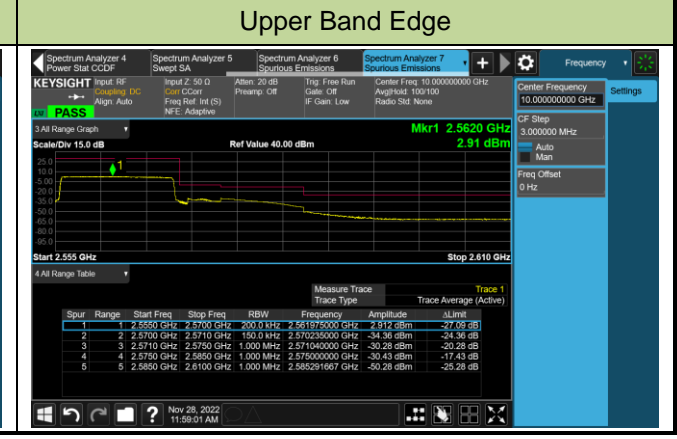

## Lower Band Edge

## Upper Band Edge

**5MHz Channel Bandwidth - Full RB**

**10MHz Channel Bandwidth - Full RB**

**15MHz Channel Bandwidth - Full RB**

Test Site	WZ-SR6	Test Engineer	Cloud Guo
Test Date	2022/11/25	Test Band	LTE Band 12

## 1.4MHz Channel Bandwidth 1RB