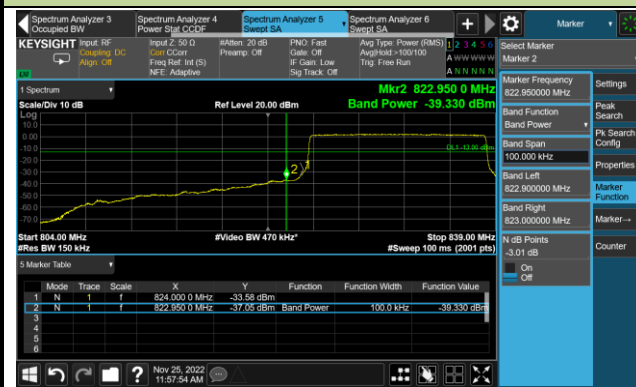

15MHz Channel Bandwidth - Full RB

Lower Band Edge