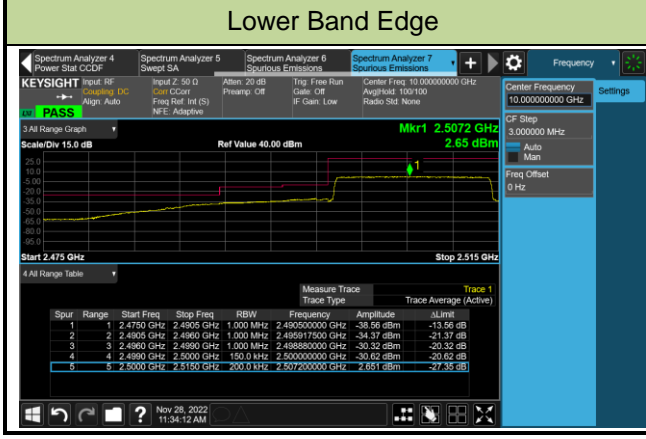

## Lower Band Edge

## Upper Band Edge

**5MHz Channel Bandwidth - Full RB**

**10MHz Channel Bandwidth - Full RB**

**15MHz Channel Bandwidth - Full RB**

Test Site	WZ-SR6	Test Engineer	Cloud Guo
Test Date	2022/11/25	Test Band	LTE Band 12

## 1.4MHz Channel Bandwidth 1RB