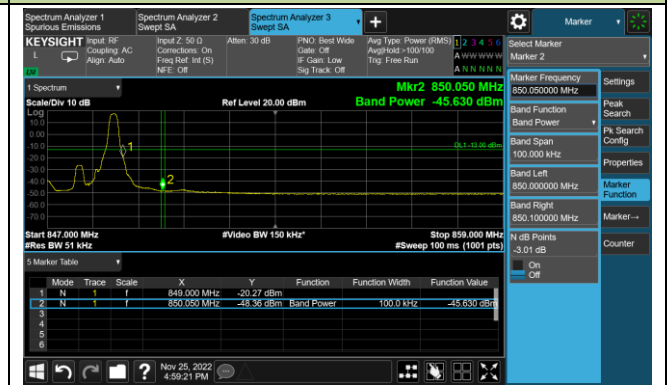

Upper Band Edge