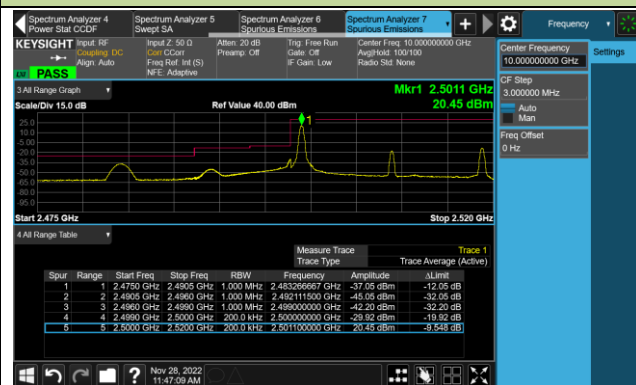

20MHz Channel Bandwidth - 1RB

Lower Band Edge