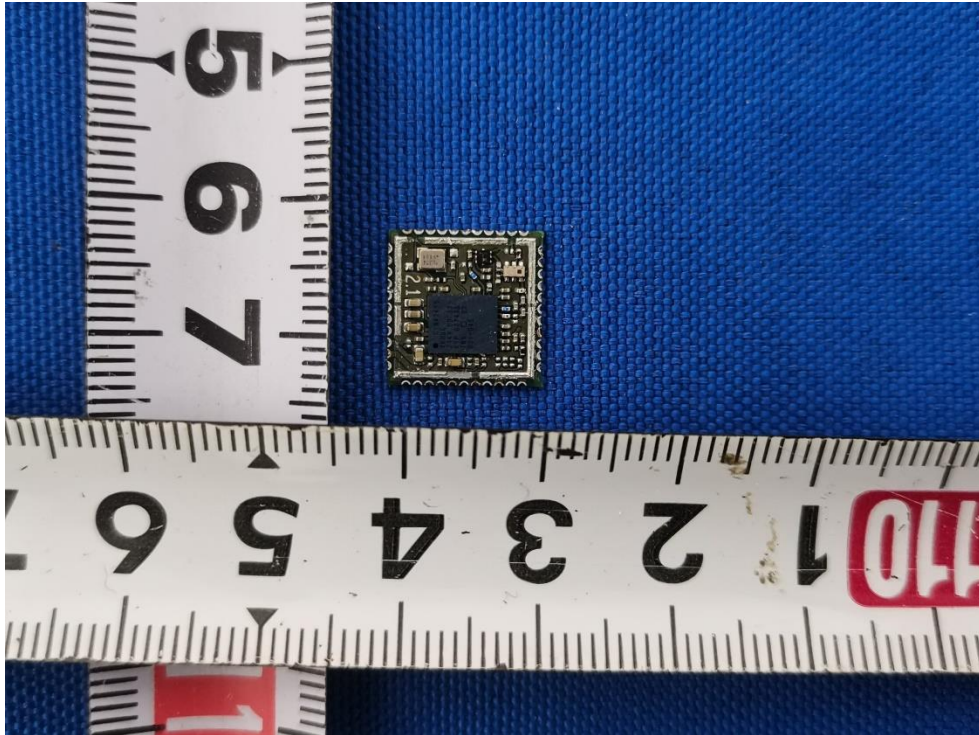

Appendix for Internal Photographs

Project No:	022022-5799
Equipment:	WIFI&Bluetooth Module
Model:	FC905A
FCC ID:	XMR202208FC905A

END