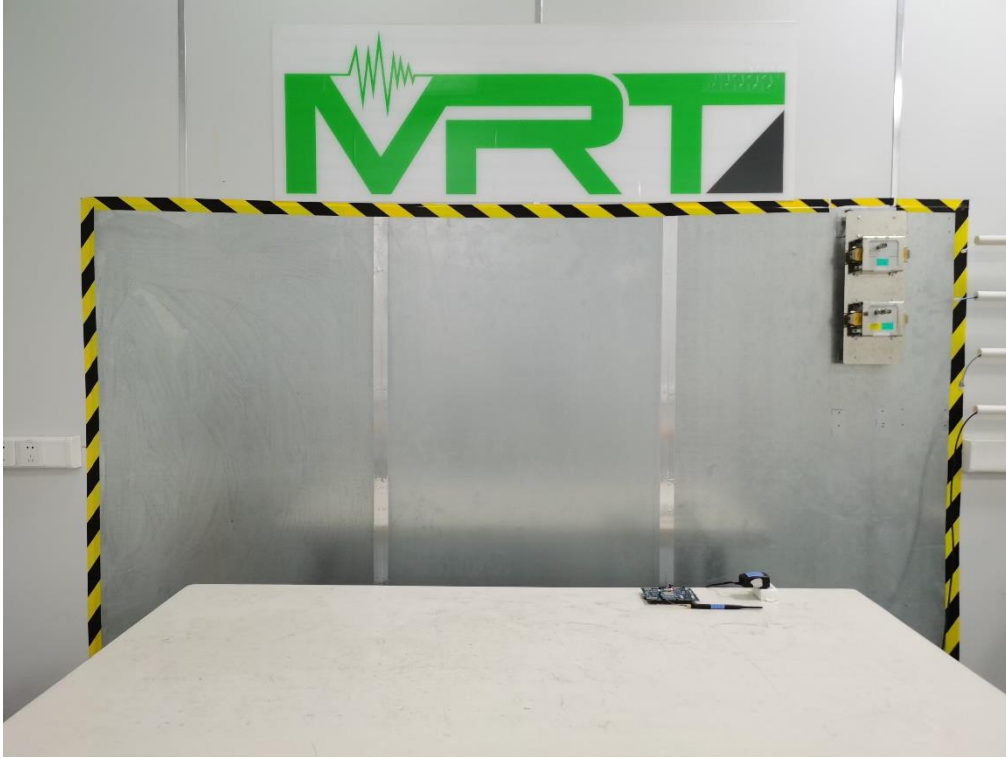

RF Test Setup Photograph

Description: Front View of Conducted Emission Test Setup

Description: Back View of Conducted Emission Test Setup

Description: Radiated Spurious Emission Test Setup for below 1GHz
For Bluetooth-BR/EDR