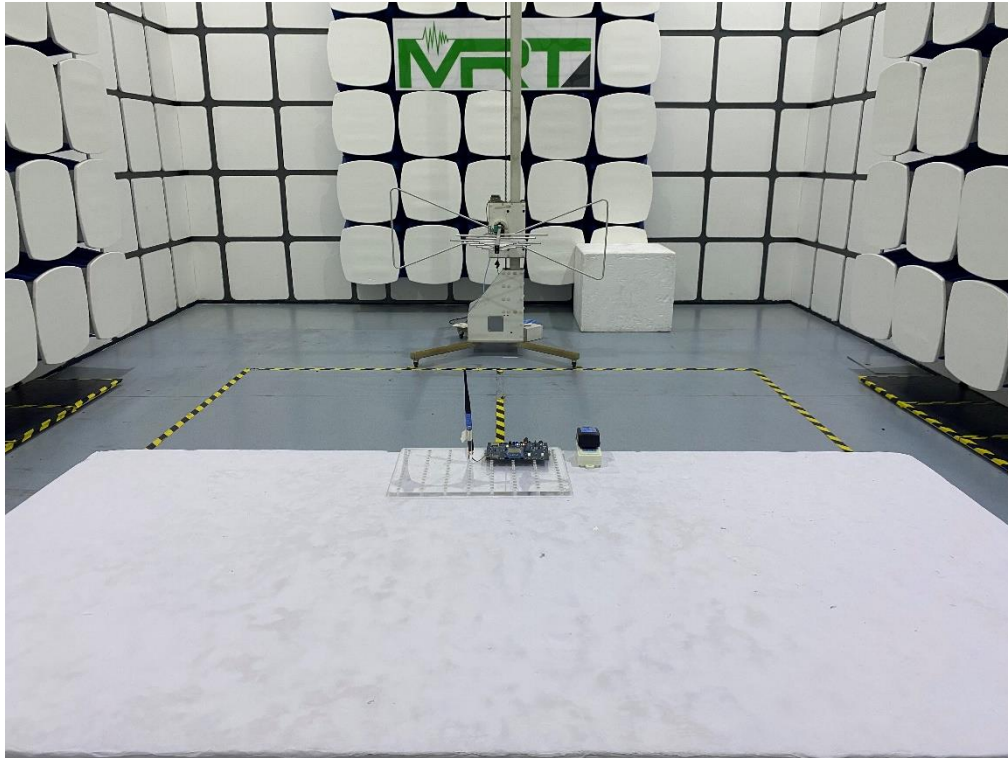

RF Test Setup Photograph

Description: Front View of Conducted Emission Test Setup

Description: Back View of Conducted Emission Test Setup

Description: Radiated Spurious Emission Test Setup for below 1GHz
For Bluetooth-BR/EDR

Description: Radiated Spurious Emission Test Setup for above 1GHz
For Bluetooth-BR/EDR

Description: Radiated Spurious Emission Test Setup for below 1GHz
For Bluetooth-LE

Description: Radiated Spurious Emission Test Setup for above 1GHz
For Bluetooth-LE