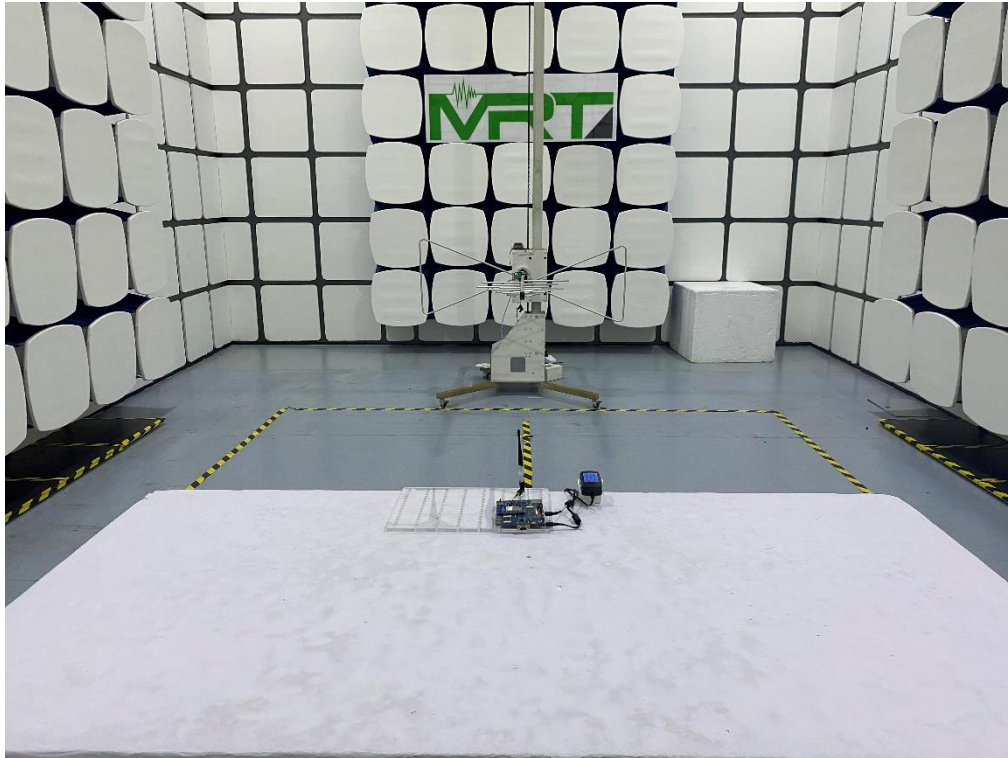

RF Test Setup Photograph

Description: Front View of Conducted Emission Test Setup

Description: Back View of Conducted Emission Test Setup

Description: Radiated Spurious Emission Test Setup for below 1GHz
For Bluetooth-BR/EDR

Description: Radiated Spurious Emission Test Setup for above 1GHz
For Bluetooth-BR/EDR

Description: Radiated Spurious Emission Test Setup for below 1GHz
For Bluetooth-LE

Description: Radiated Spurious Emission Test Setup for above 1GHz
For Bluetooth-LE