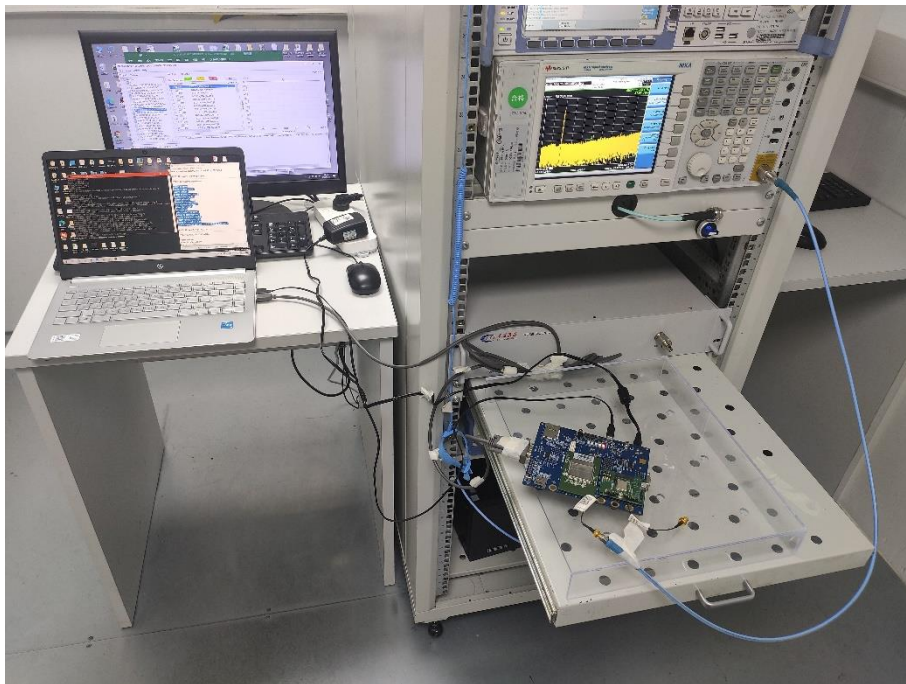

TEST SETUP PHOTOS

1 Radiated Test Photo

Below 30MHz

30MHz-1GHz

Close-up

Above 1GHz

Close-up

2 Conducted Test Photo

Conducted Test-BT3.0

Conducted Test-BLE

Conducted Test-WIFI

DFS

3 Conducted Emissions

Test Photo 1

Test Photo 2