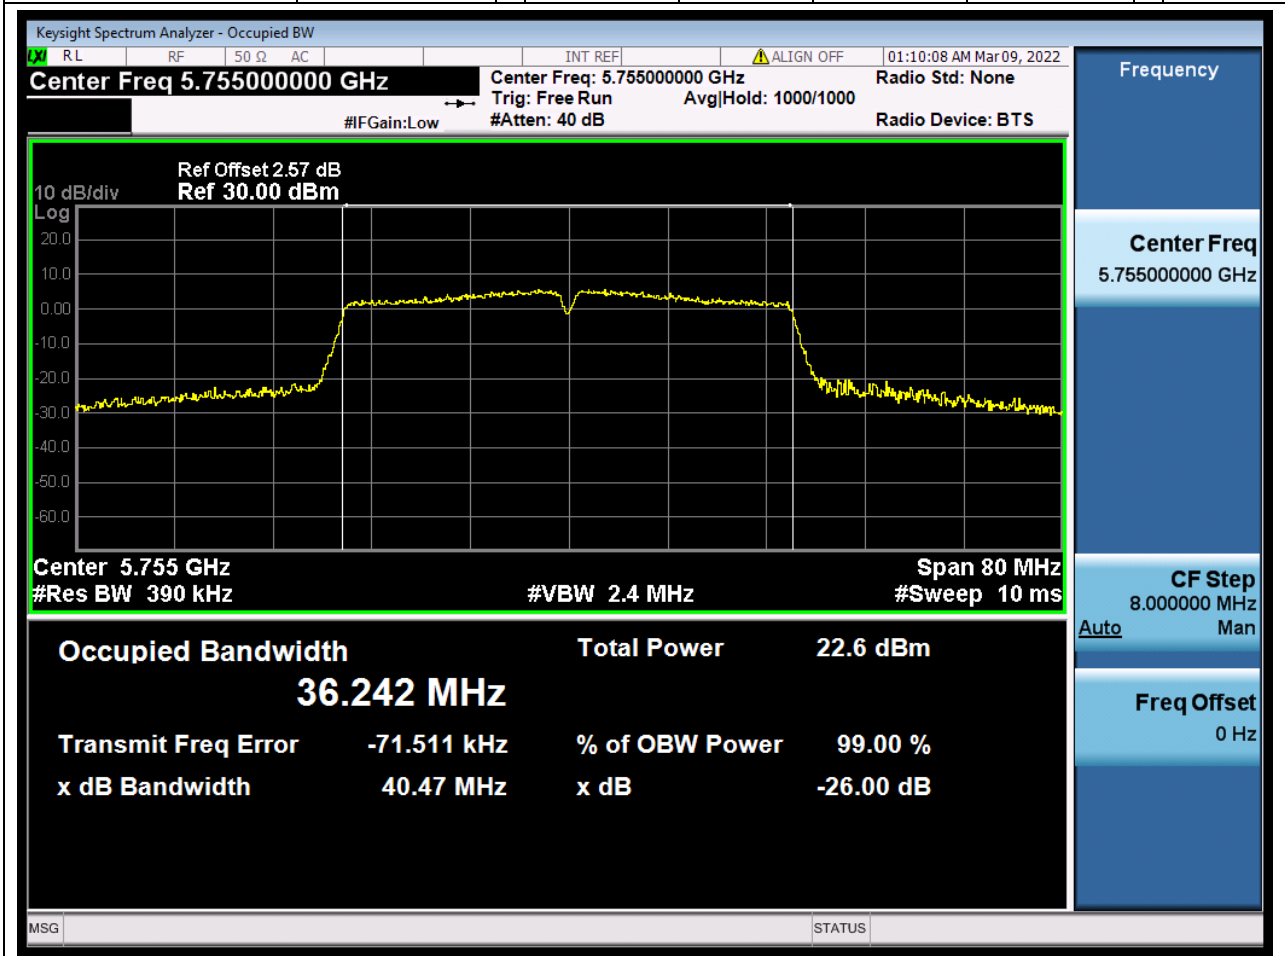

56. 802.11ac\_20M\_Band4\_H

56.1. A.2.2-99% Bandwidth(NTNV)

Center Frequency (MHz)	OBW Power (%)	RBW (MHz)	Detector	Limit (MHz)	OBW (MHz)	Verdict
5825	99	0.2	Peak	0	17.918225	Unknown

### 57.1. A.2.2-99% Bandwidth(NTNV)

Center Frequency (MHz)	OBW Power (%)	RBW (MHz)	Detector	Limit (MHz)	OBW (MHz)	Verdict
5755	99	0.39	Peak	0	36.242216	Unknown