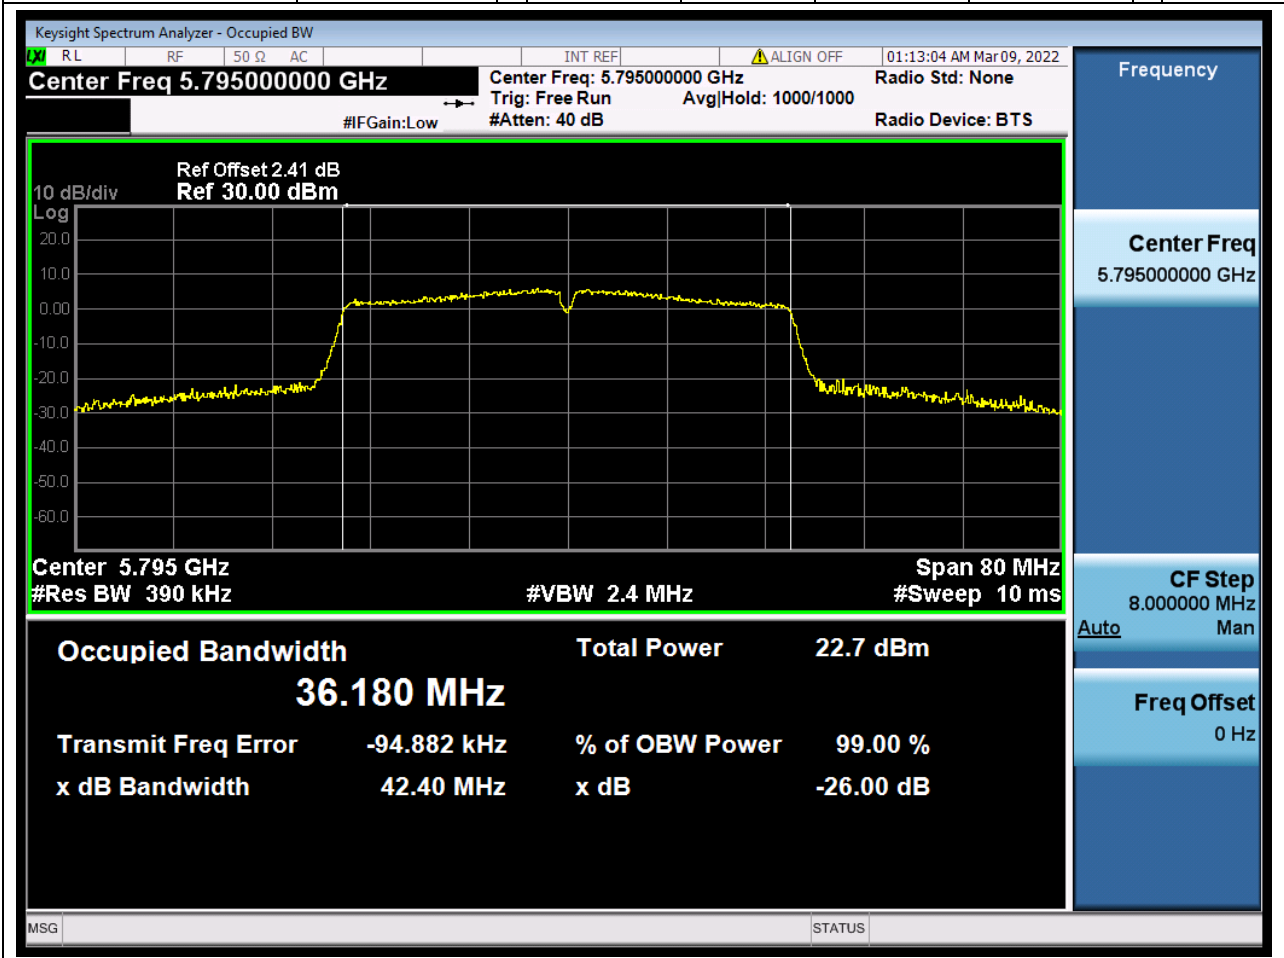

### 57.1. A.2.2-99% Bandwidth(NTNV)

Center Frequency (MHz)	OBW Power (%)	RBW (MHz)	Detector	Limit (MHz)	OBW (MHz)	Verdict
5755	99	0.39	Peak	0	36.242216	Unknown

## 58. 802.11ac\_40M\_Band4\_H

### 58.1. A.2.2-99% Bandwidth(NTNV)

Center Frequency (MHz)	OBW Power (%)	RBW (MHz)	Detector	Limit (MHz)	OBW (MHz)	Verdict
5795	99	0.39	Peak	0	36.18008	Unknown