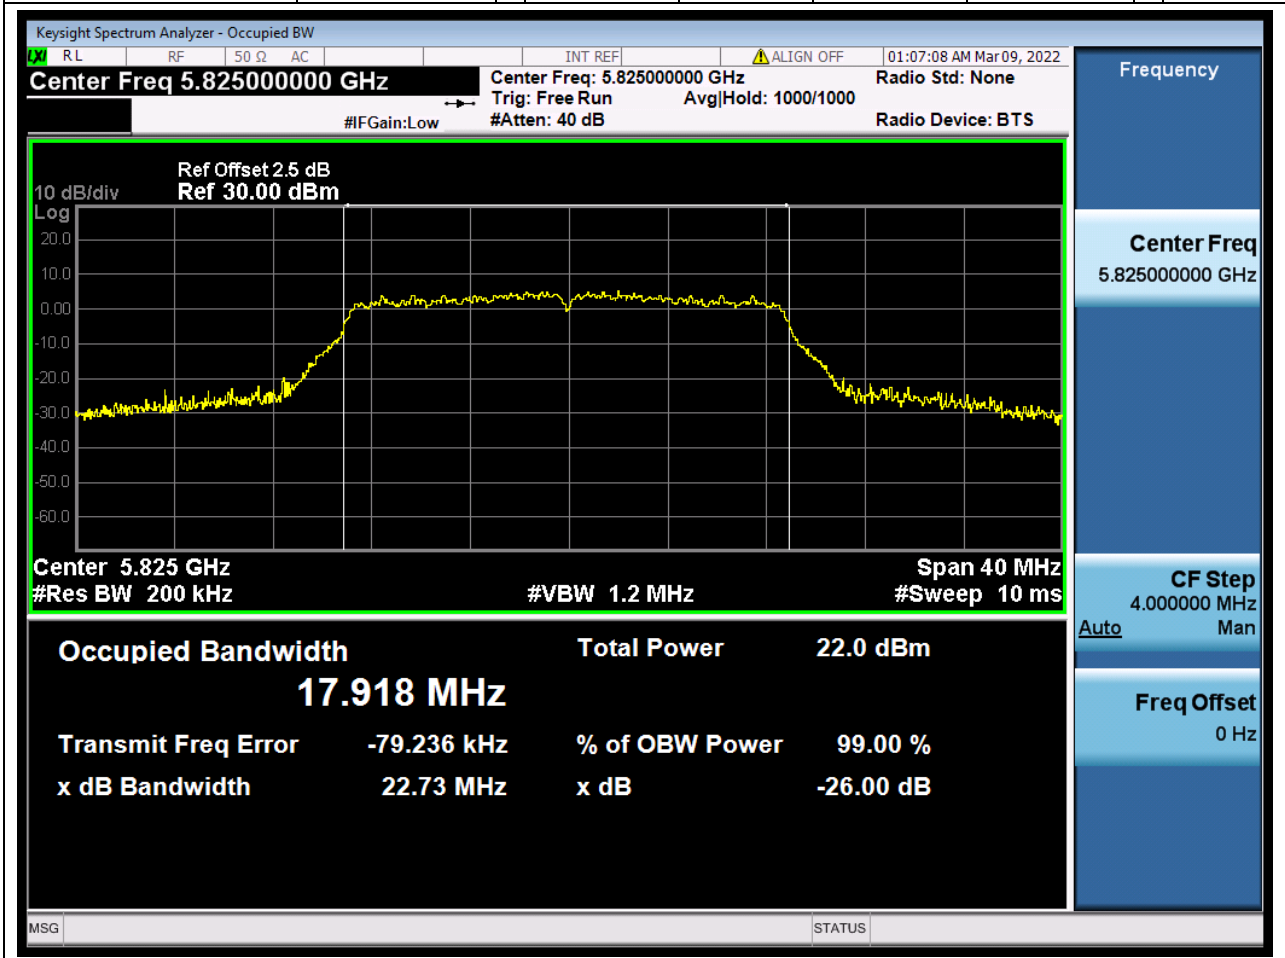

56. 802.11ac\_20M\_Band4\_H

56.1. A.2.2-99% Bandwidth(NTNV)

Center Frequency (MHz)	OBW Power (%)	RBW (MHz)	Detector	Limit (MHz)	OBW (MHz)	Verdict
5825	99	0.2	Peak	0	17.918225	Unknown

### 57.1. A.2.2-99% Bandwidth(NTNV)

Center Frequency (MHz)	OBW Power (%)	RBW (MHz)	Detector	Limit (MHz)	OBW (MHz)	Verdict
5755	99	0.39	Peak	0	36.242216	Unknown