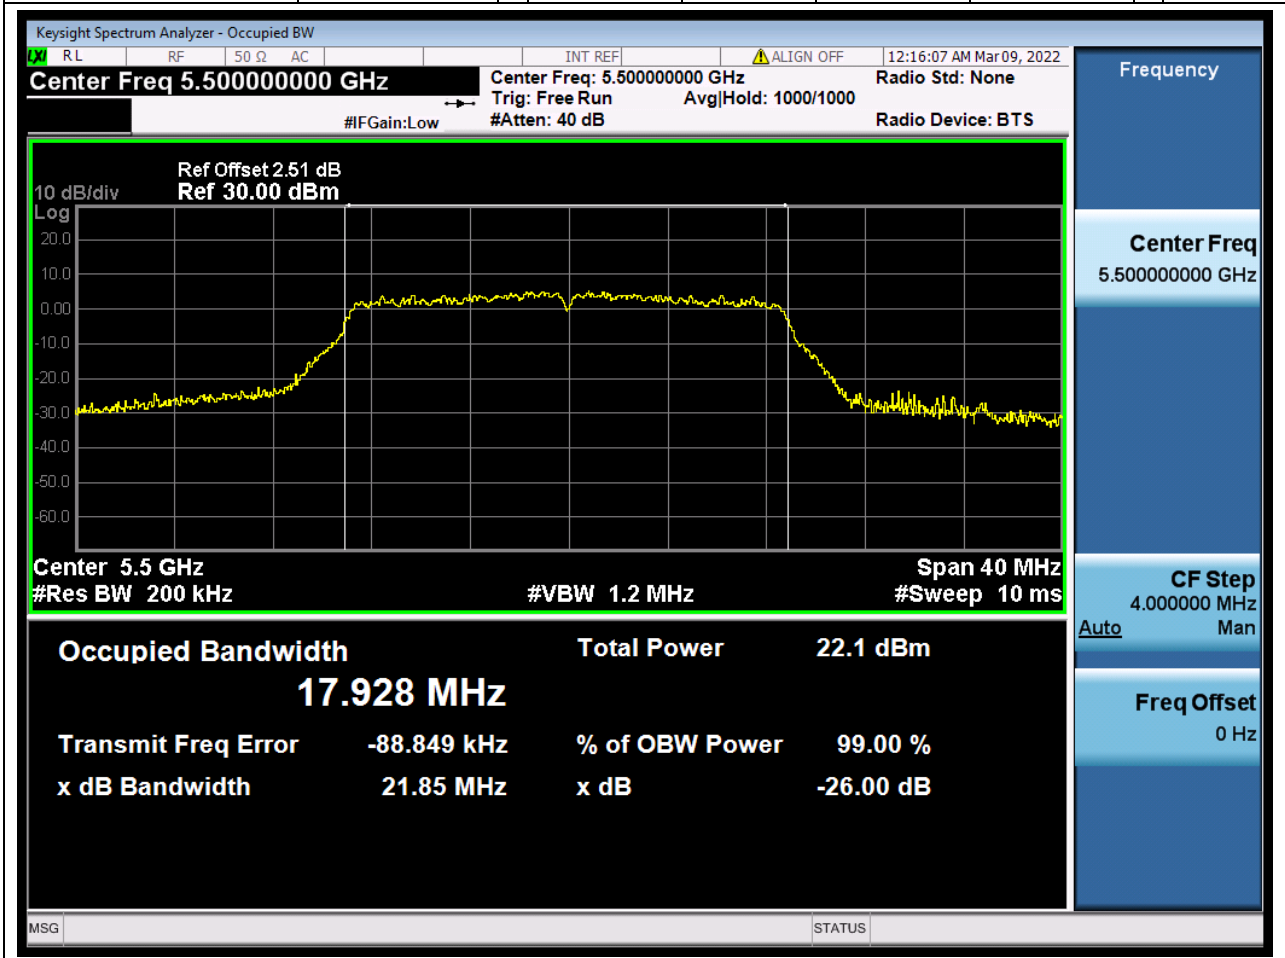

38. 802.11ac_20M_Band3_L

38.1. A.2.2-99% Bandwidth(NTNV)

Center Frequency (MHz)	OBW Power (%)	RBW (MHz)	Detector	Limit (MHz)	OBW (MHz)	Verdict
5500	99	0.2	Peak	0	17.92826	Unknown