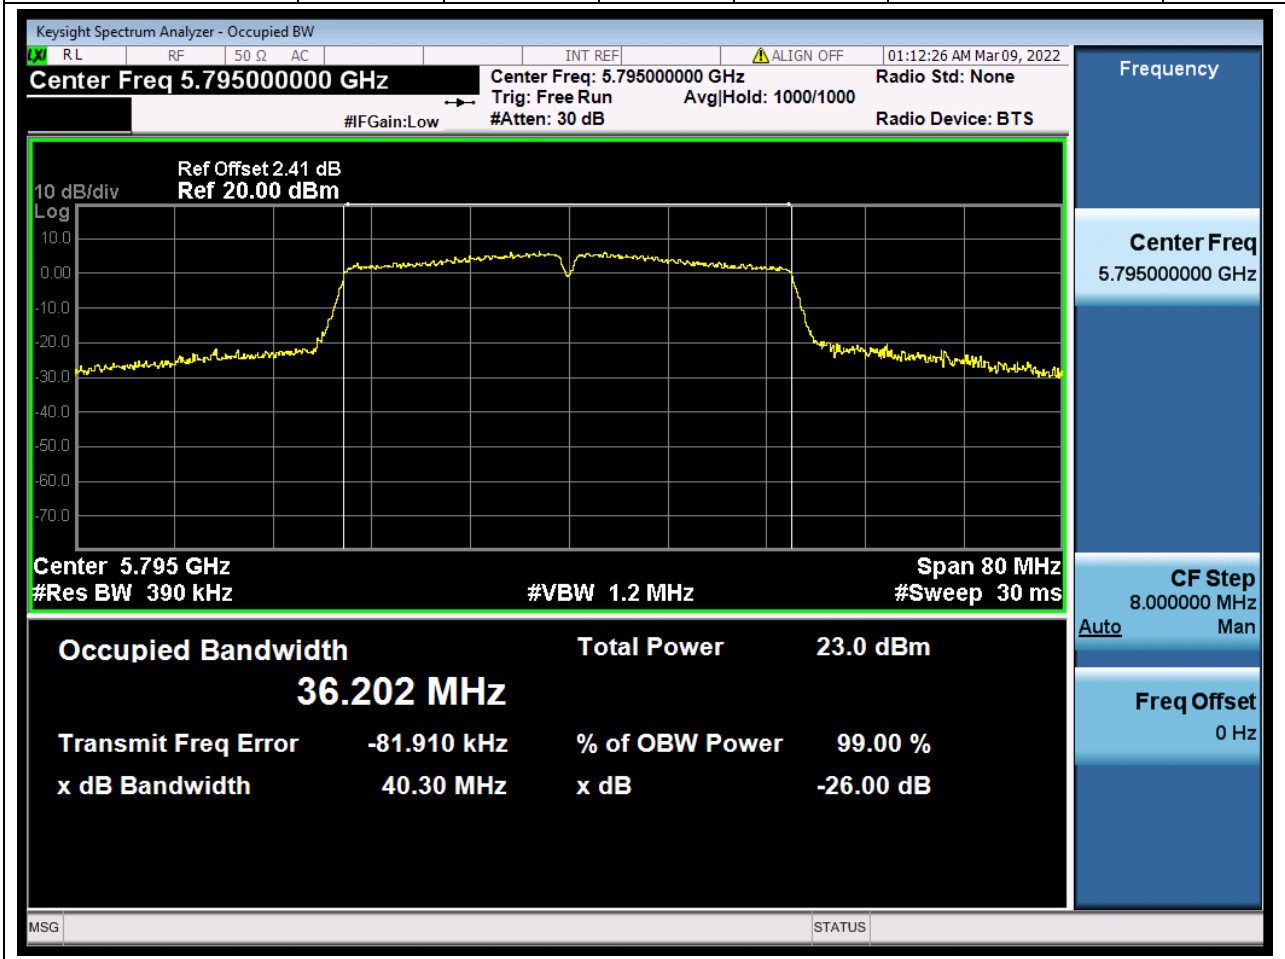

58. 802.11ac_40M_Band4_H

58.1. A.2-26dB Bandwidth(NTNV)

Center Frequency (MHz)	XdB Down	RBW (MHz)	Detector	Limit (MHz)	XdB BandWidth (MHz)	Verdict
5795	26	0.39	Peak	0	40.300828	Unknow