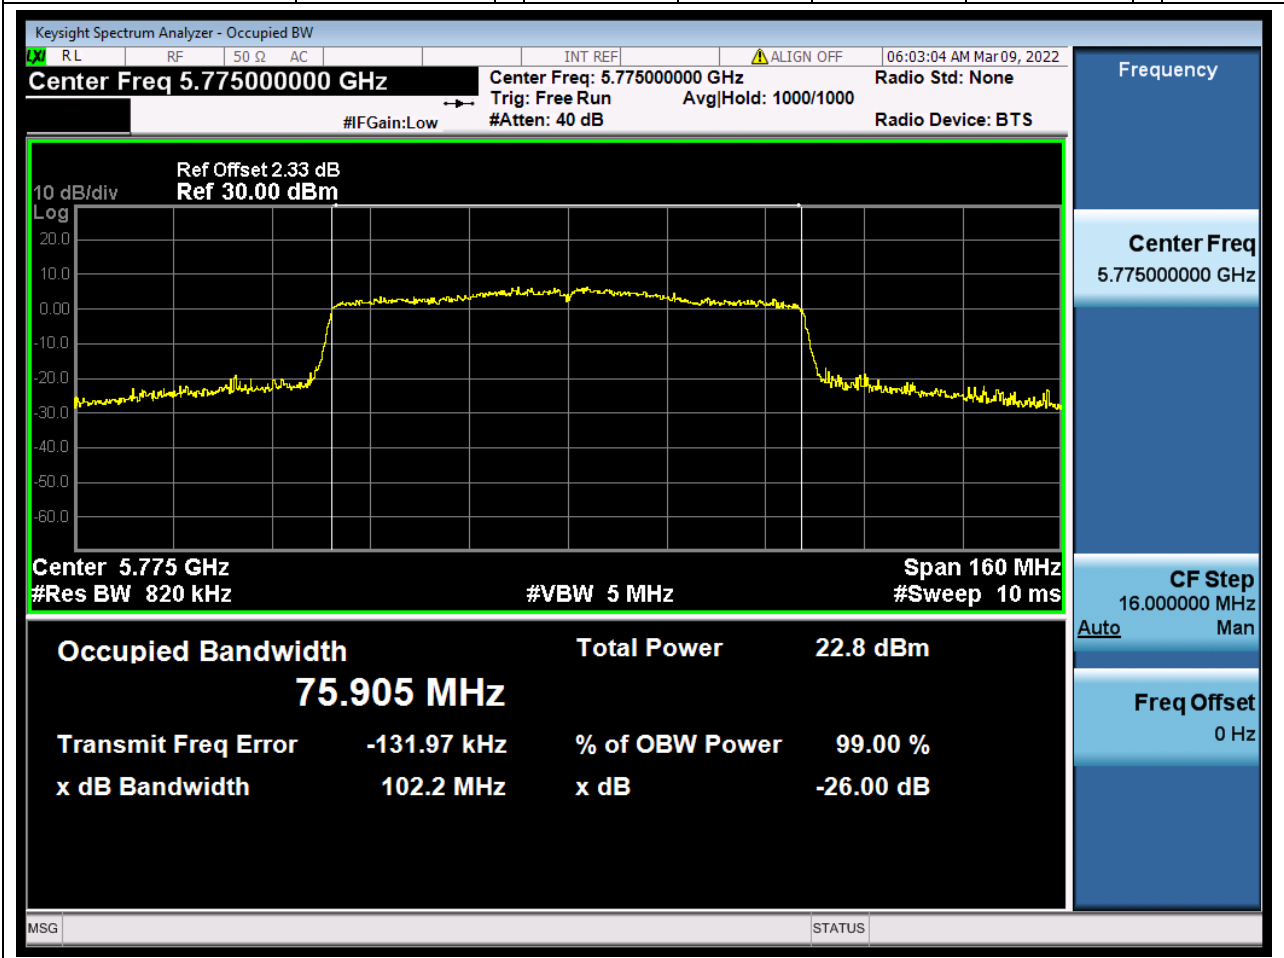

59. 802.11ac_80M_Band4_M

59.1. A.2.2-99% Bandwidth(NTNV)

Center Frequency (MHz)	OBW Power (%)	RBW (MHz)	Detector	Limit (MHz)	OBW (MHz)	Verdict
5775	99	0.82	Peak	0	75.905265	Unknown