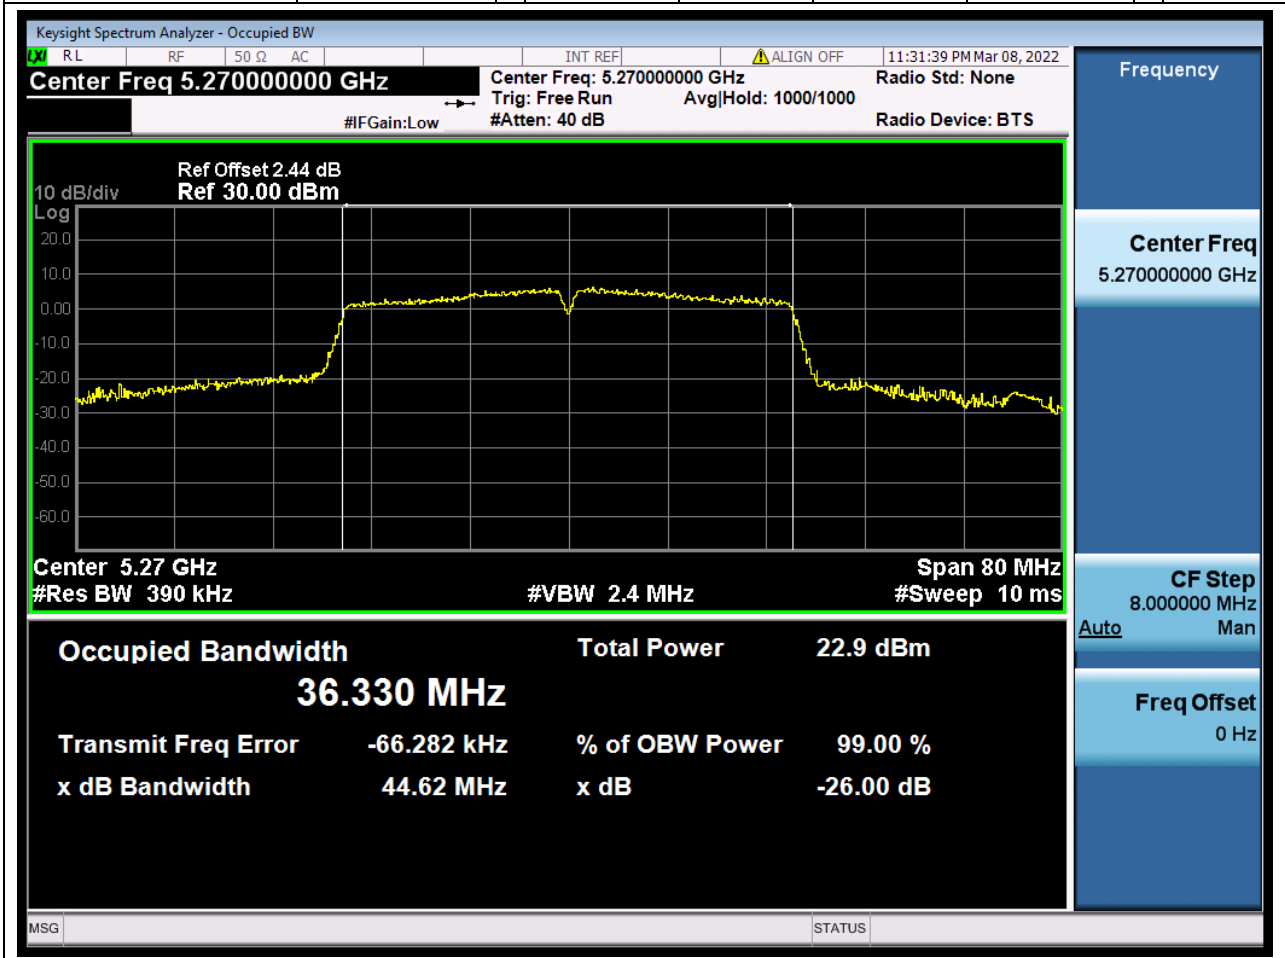

21. 802.11n_40M_Band2_L

21.1. A.2.2-99% Bandwidth(NTNV)

Center Frequency (MHz)	OBW Power (%)	RBW (MHz)	Detector	Limit (MHz)	OBW (MHz)	Verdict
5270	99	0.39	Peak	0	36.330025	Unknown