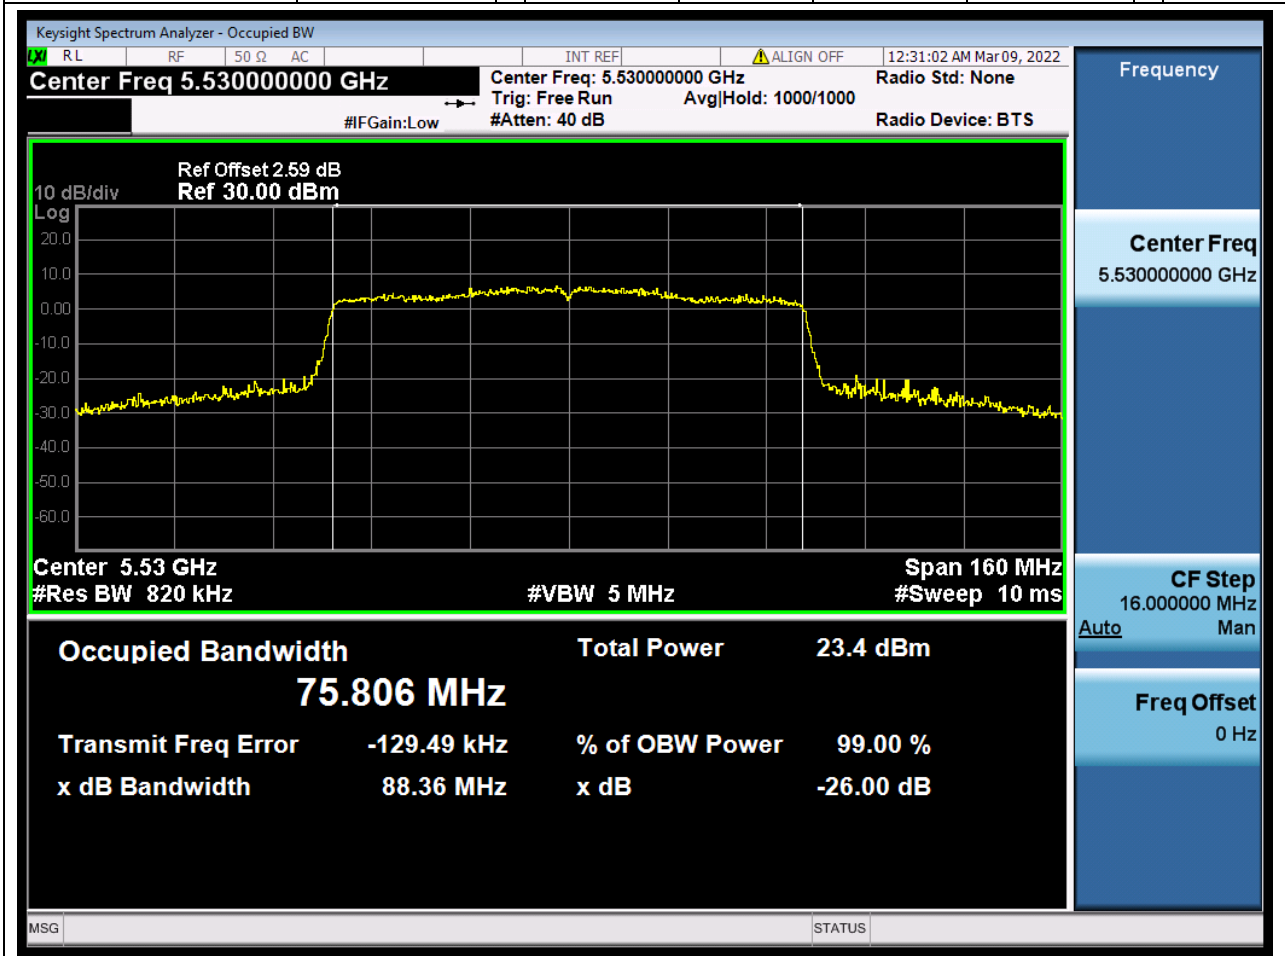

44. 802.11ac_80M_Band3_L

44.1. A.2.2-99% Bandwidth(NTNV)

Center Frequency (MHz)	OBW Power (%)	RBW (MHz)	Detector	Limit (MHz)	OBW (MHz)	Verdict
5530	99	0.82	Peak	0	75.806208	Unknown