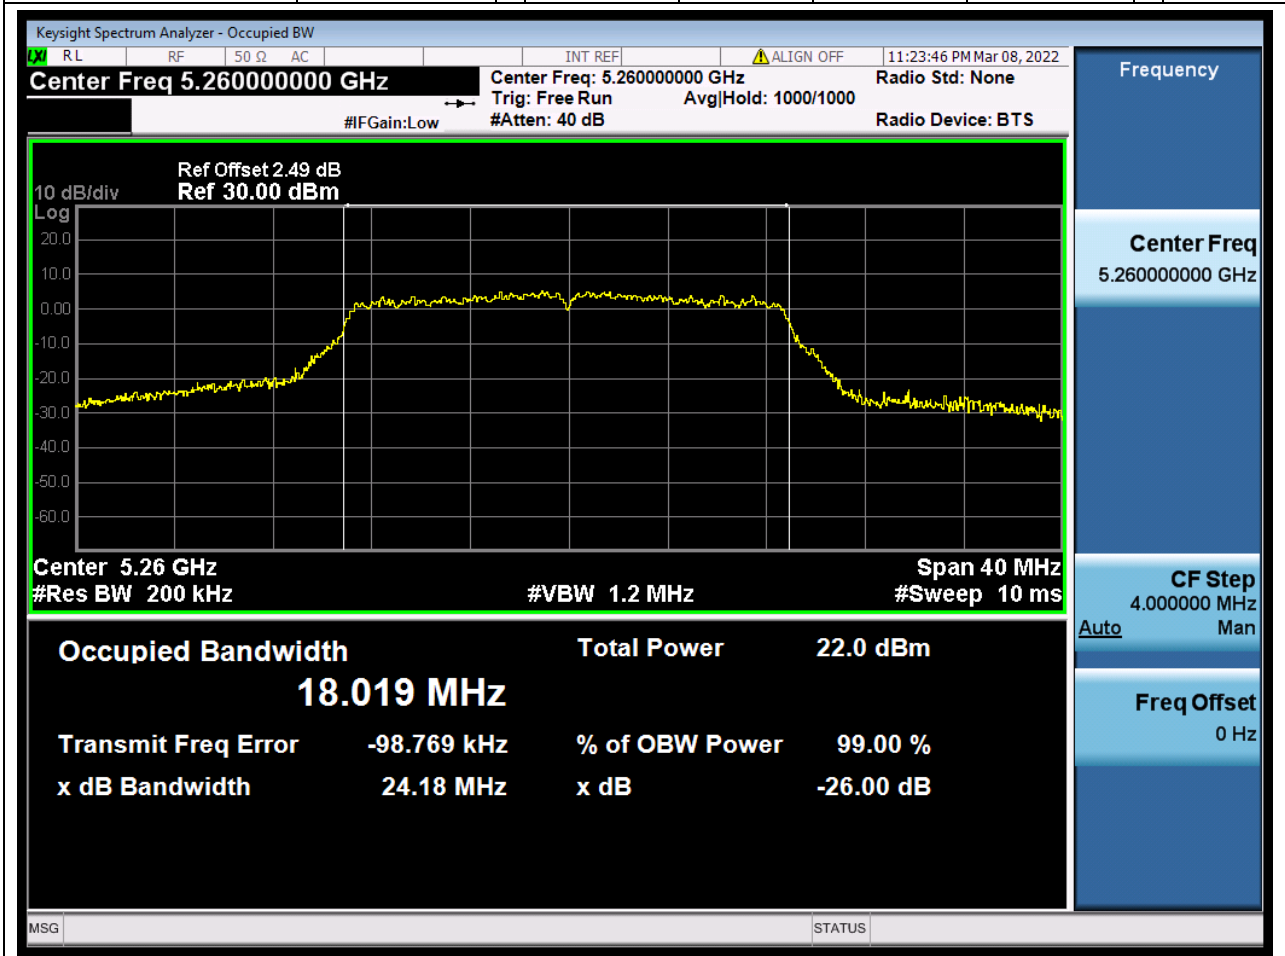

18. 802.11n_20M_Band2_L

18.1. A.2.2-99% Bandwidth(NTNV)

Center Frequency (MHz)	OBW Power (%)	RBW (MHz)	Detector	Limit (MHz)	OBW (MHz)	Verdict
5260	99	0.2	Peak	0	18.018801	Unknown