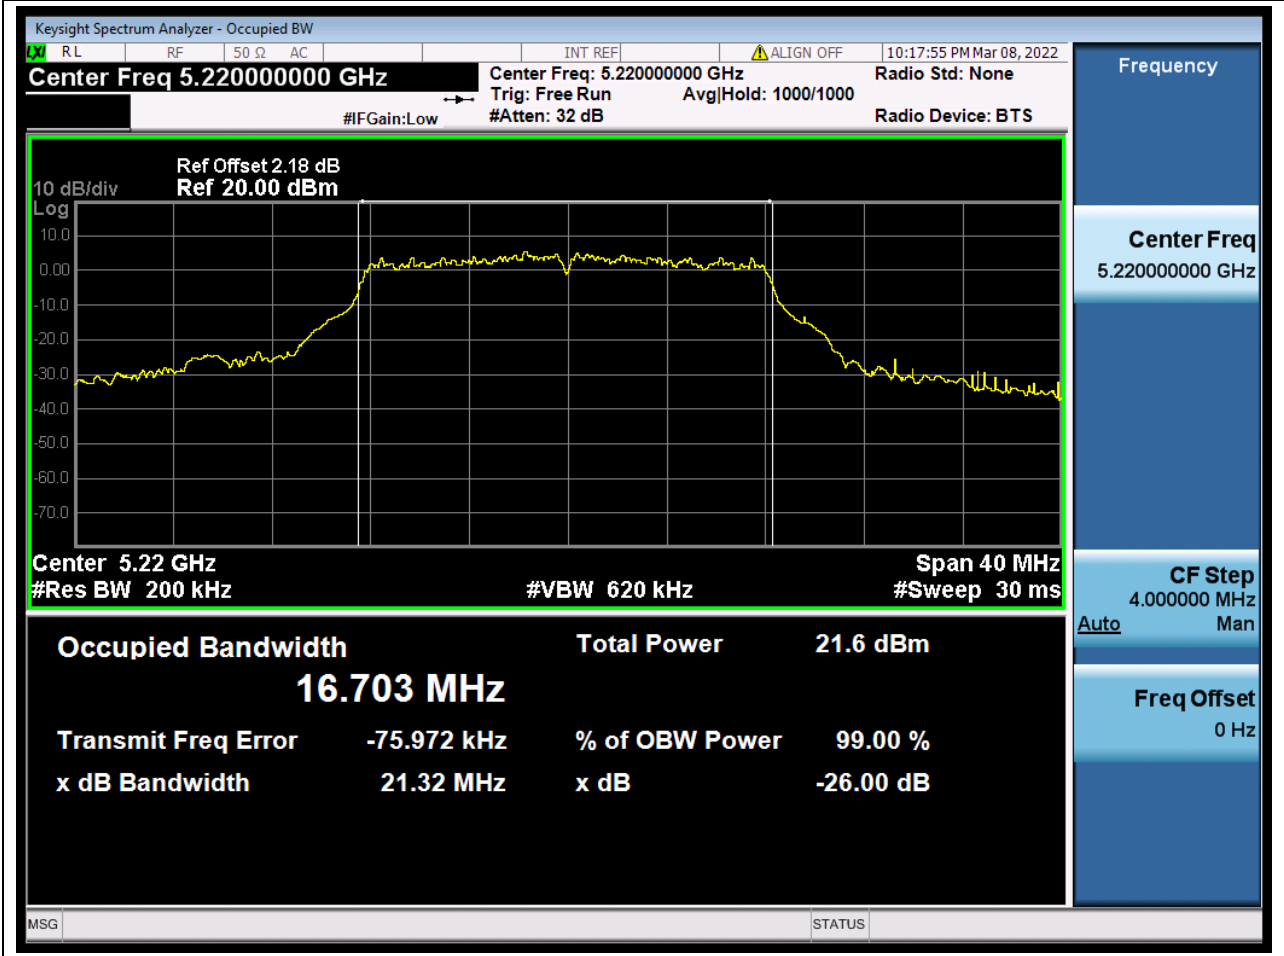

2. 802.11a_20M_Band1_M

2.1. A.2-26dB Bandwidth(NTNV)

Center Frequency (MHz)	XdB Down	RBW (MHz)	Detector	Limit (MHz)	XdB BandWidth (MHz)	Verdict
5220	26	0.2	Peak	0	21.318326	Unknow