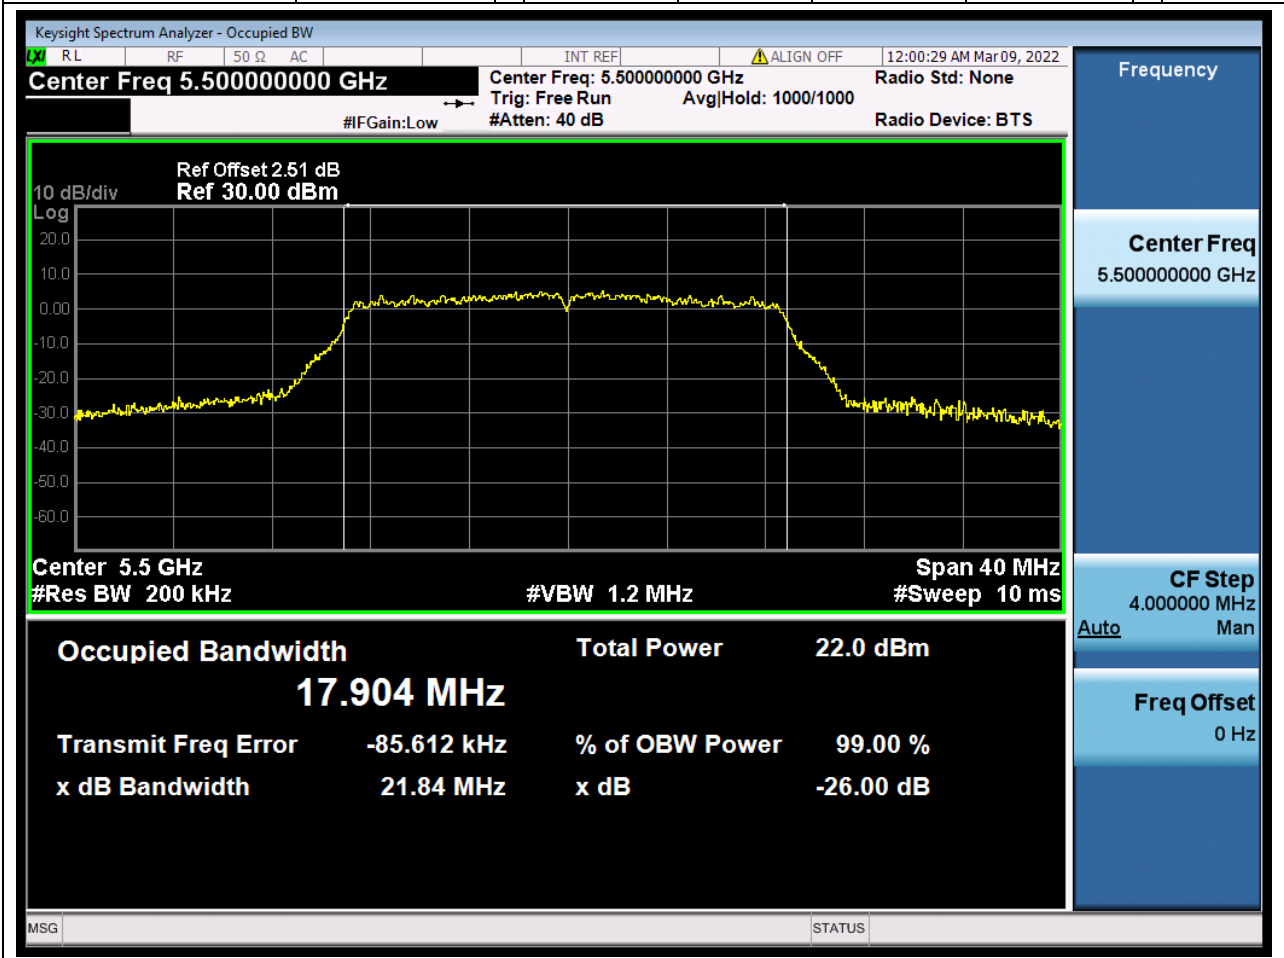

32. 802.11n_20M_Band3_L

32.1. A.2.2-99% Bandwidth(NTNV)

Center Frequency (MHz)	OBW Power (%)	RBW (MHz)	Detector	Limit (MHz)	OBW (MHz)	Verdict
5500	99	0.2	Peak	0	17.903504	Unknown