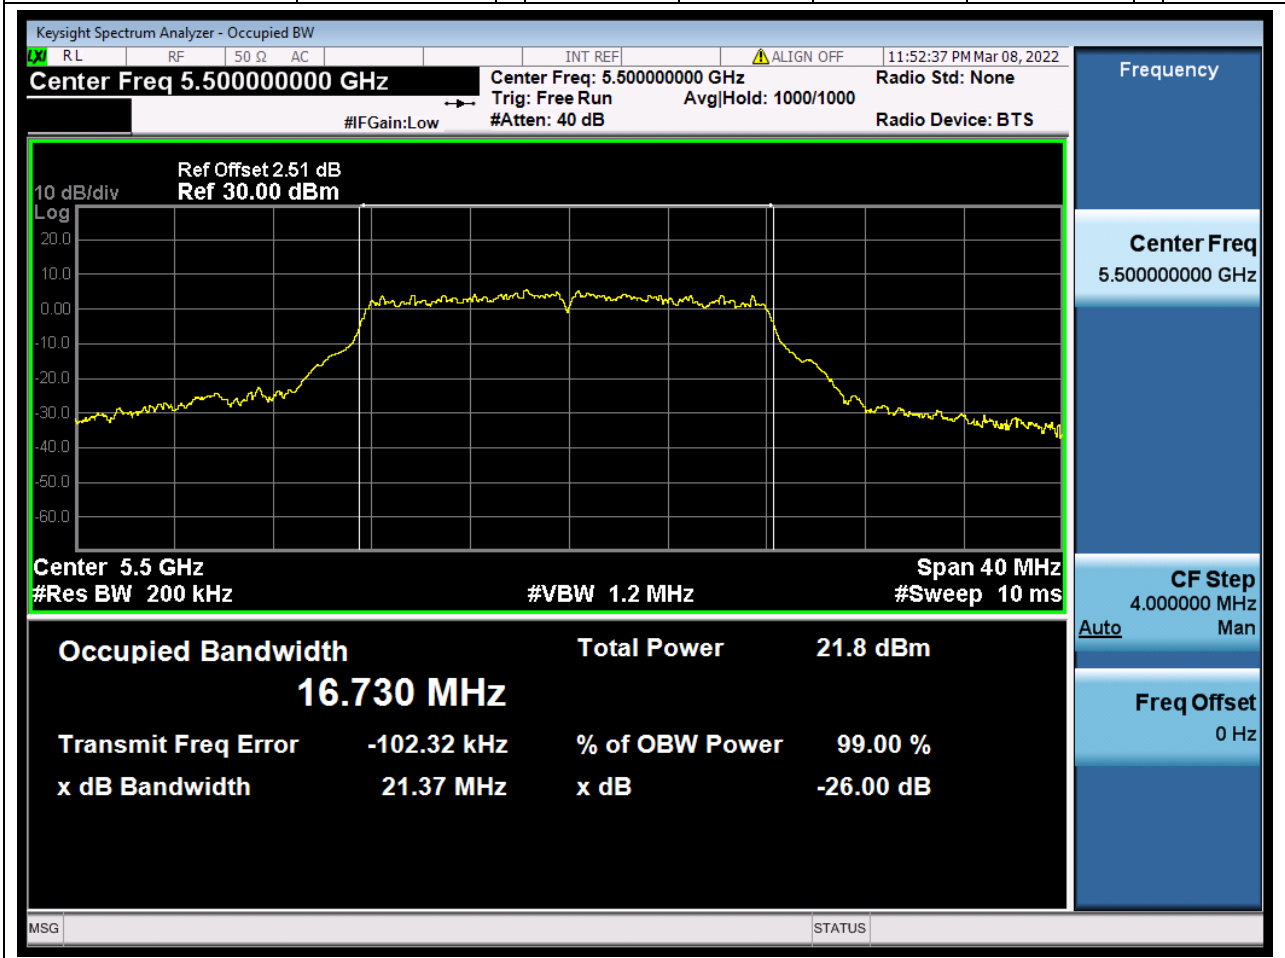

29. 802.11a_20M_Band3_L

29.1. A.2.2-99% Bandwidth(NTNV)

Center Frequency (MHz)	OBW Power (%)	RBW (MHz)	Detector	Limit (MHz)	OBW (MHz)	Verdict
5500	99	0.2	Peak	0	16.729808	Unknown