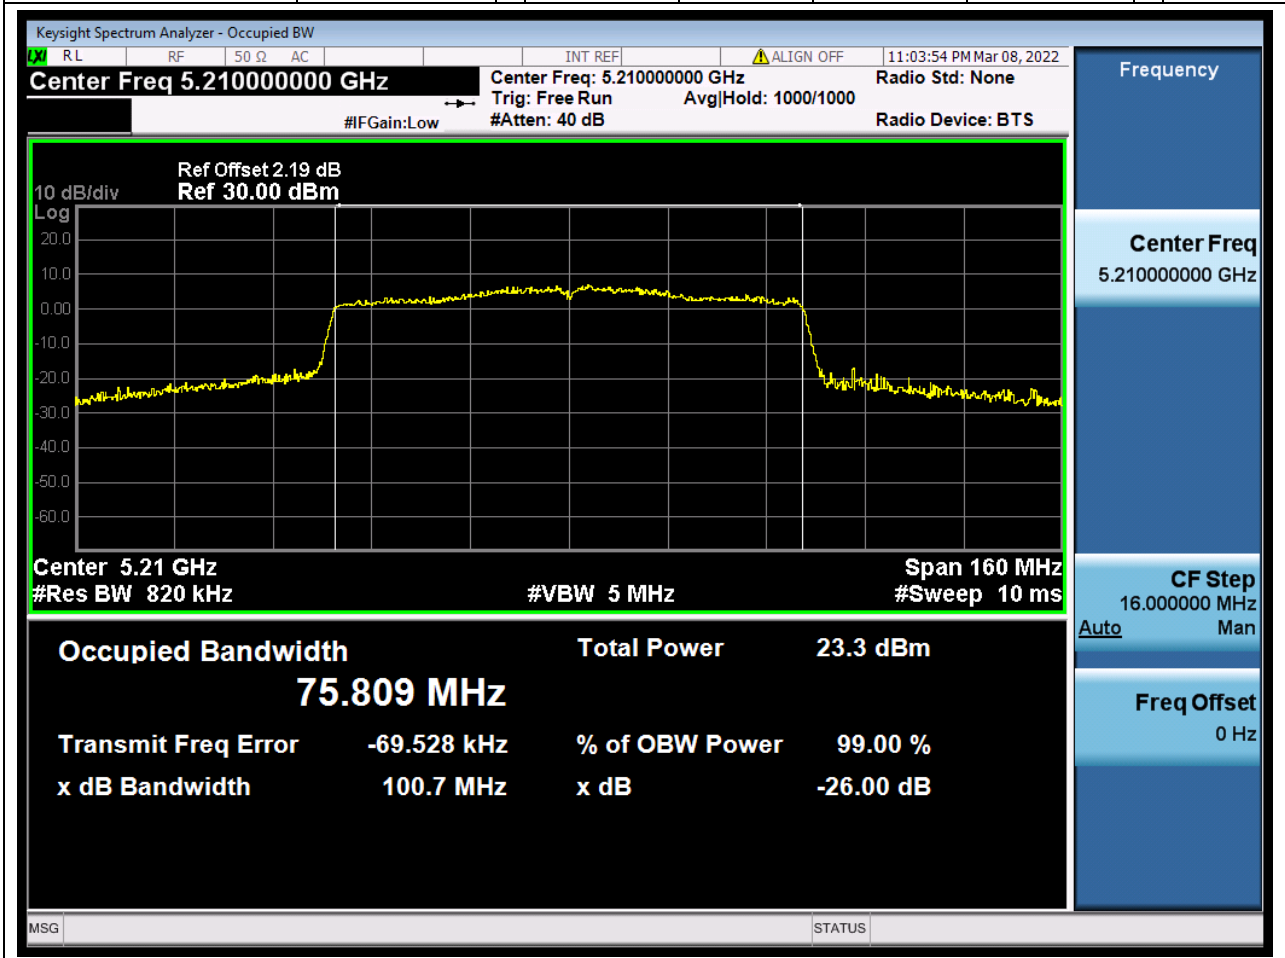

14. 802.11ac_80M_Band1_M

14.1. A.2.2-99% Bandwidth(NTNV)

Center Frequency (MHz)	OBW Power (%)	RBW (MHz)	Detector	Limit (MHz)	OBW (MHz)	Verdict
5210	99	0.82	Peak	0	75.808909	Unknown