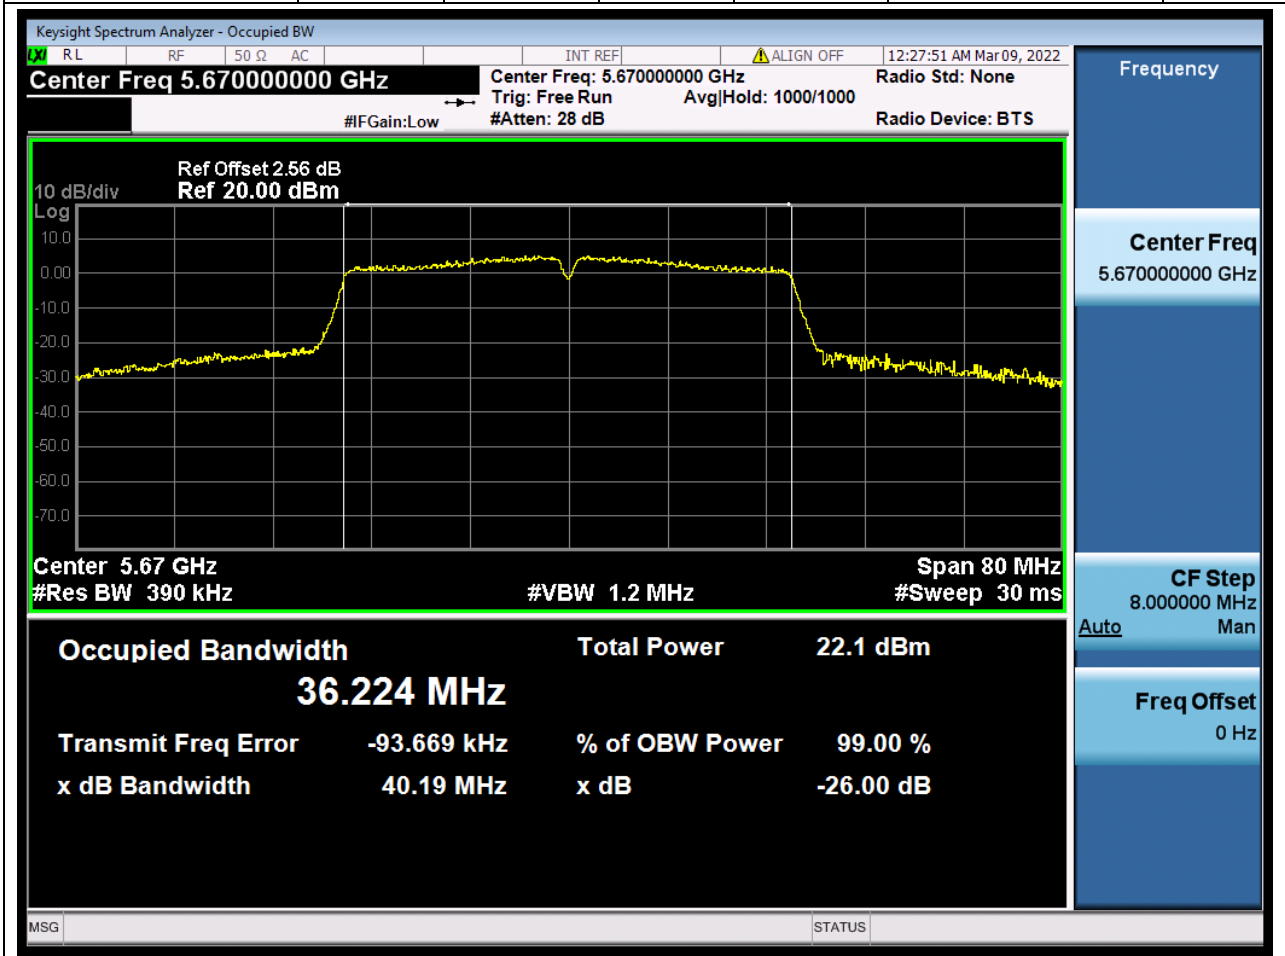

43. 802.11ac_40M_Band3_H

43.1. A.2-26dB Bandwidth(NTNV)

Center Frequency (MHz)	XdB Down	RBW (MHz)	Detector	Limit (MHz)	XdB BandWidth (MHz)	Verdict
5670	26	0.39	Peak	0	40.190527	Unknow