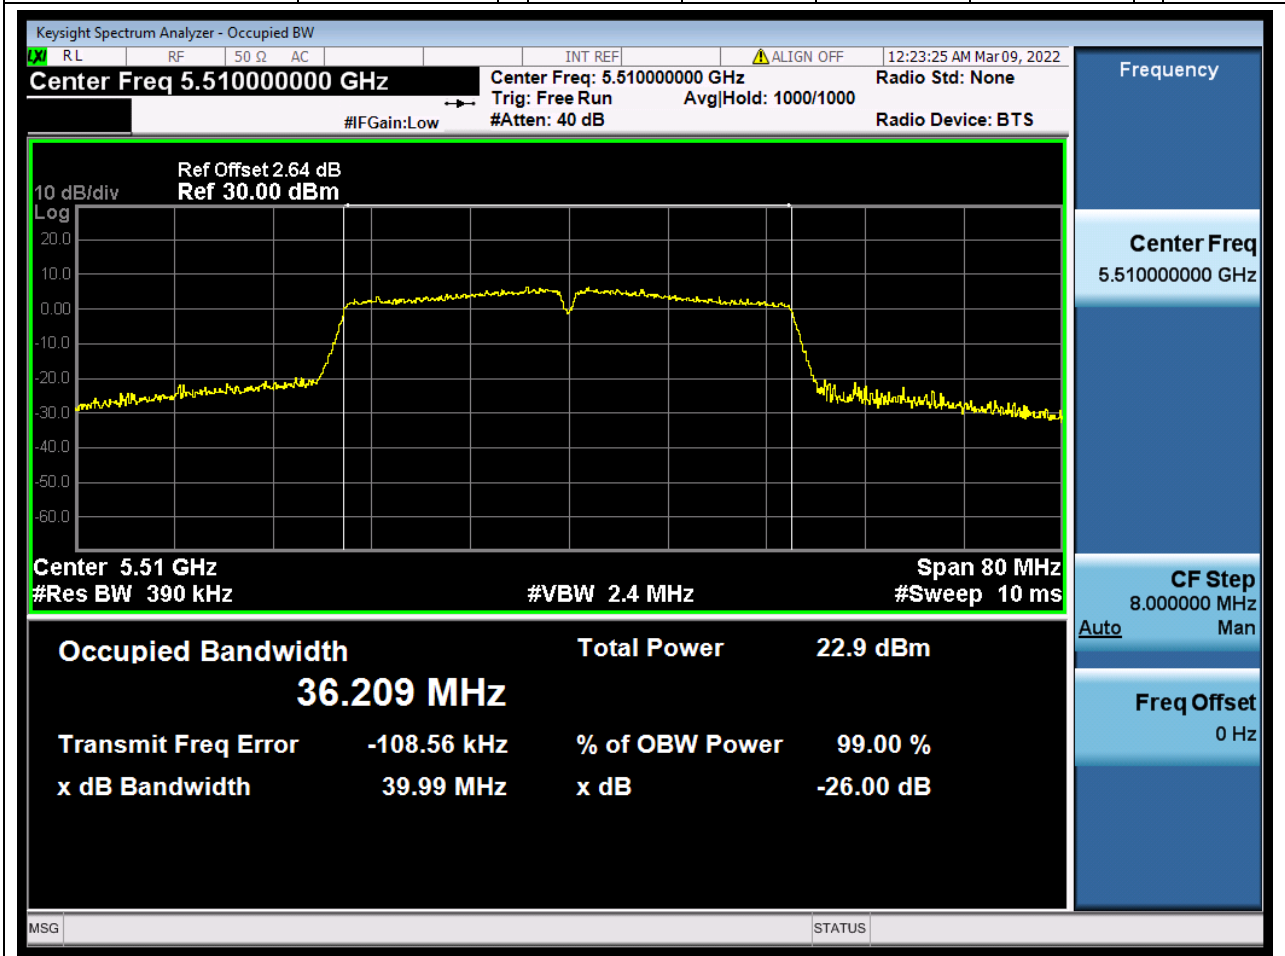

41. 802.11ac_40M_Band3_L

41.1. A.2.2-99% Bandwidth(NTNV)

Center Frequency (MHz)	OBW Power (%)	RBW (MHz)	Detector	Limit (MHz)	OBW (MHz)	Verdict
5510	99	0.39	Peak	0	36.20851	Unknown