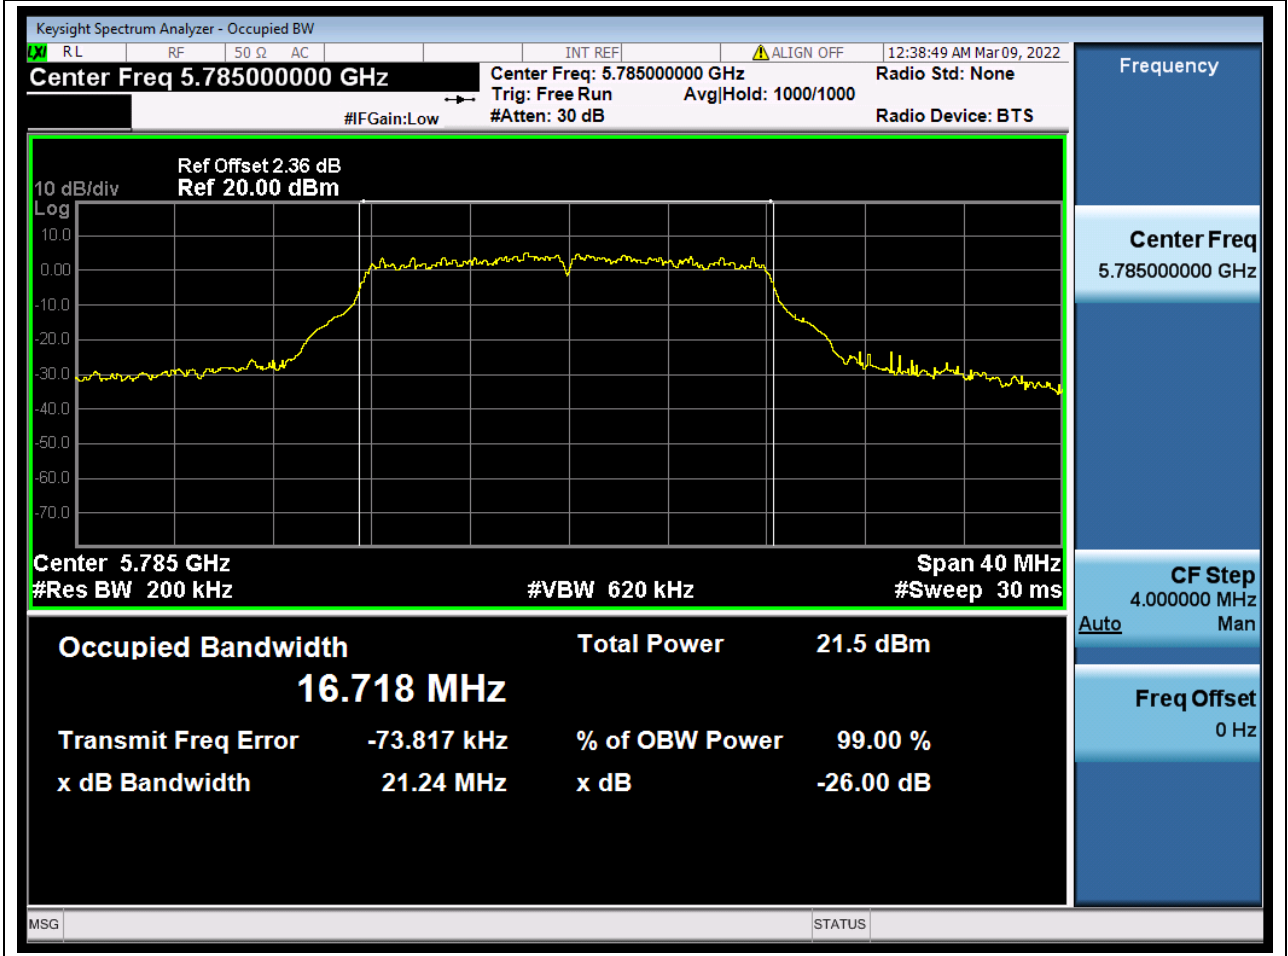

47. 802.11a_20M_Band4_M

47.1. A.2-26dB Bandwidth(NTNV)

Center Frequency (MHz)	XdB Down	RBW (MHz)	Detector	Limit (MHz)	XdB BandWidth (MHz)	Verdict
5785	26	0.2	Peak	0	21.237568	Unknow