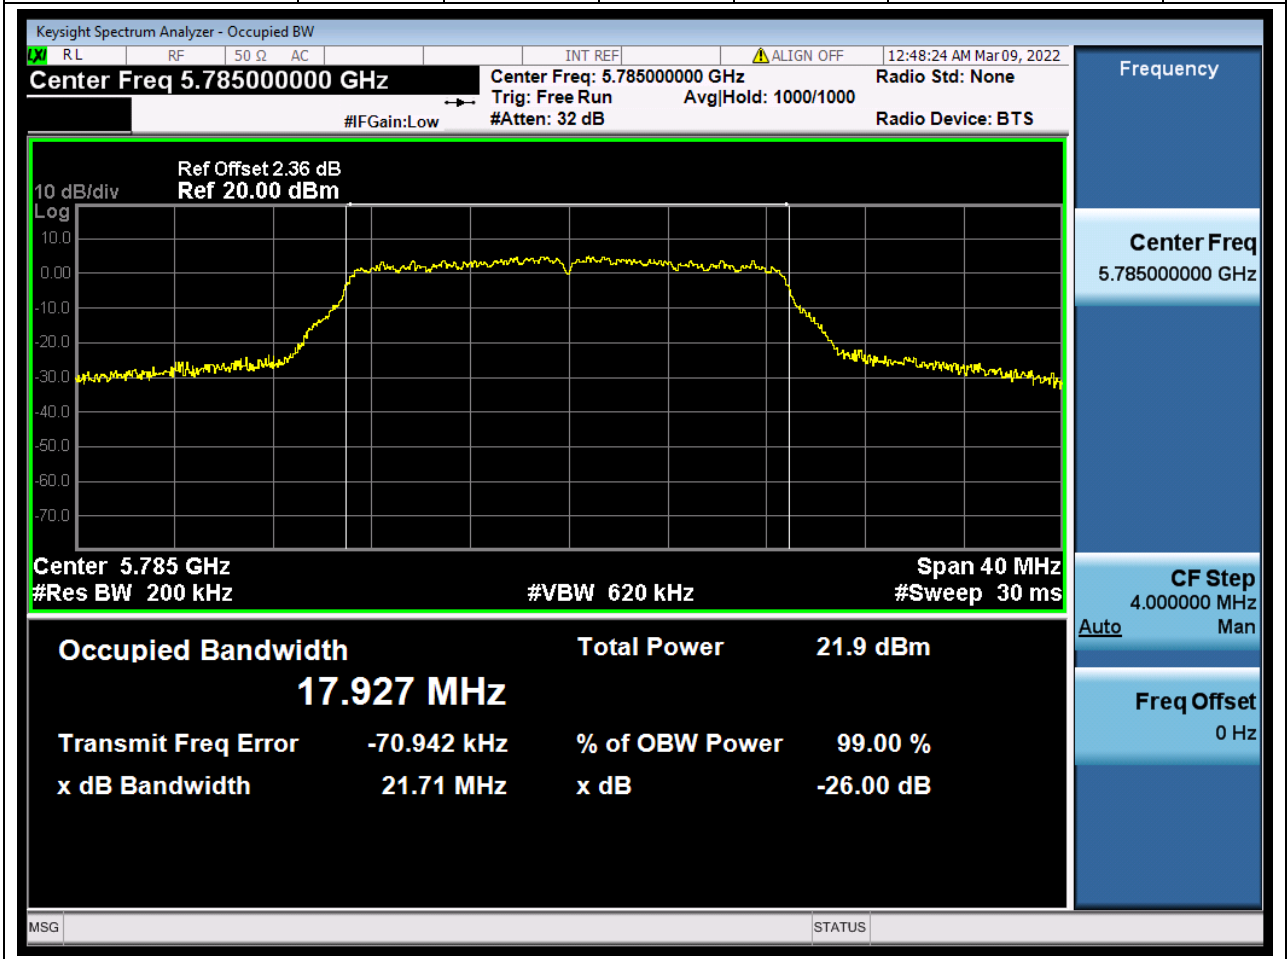

50. 802.11n_20M_Band4_M

50.1. A.2-26dB Bandwidth(NTNV)

Center Frequency (MHz)	XdB Down	RBW (MHz)	Detector	Limit (MHz)	XdB BandWidth (MHz)	Verdict
5785	26	0.2	Peak	0	21.714543	Unknow