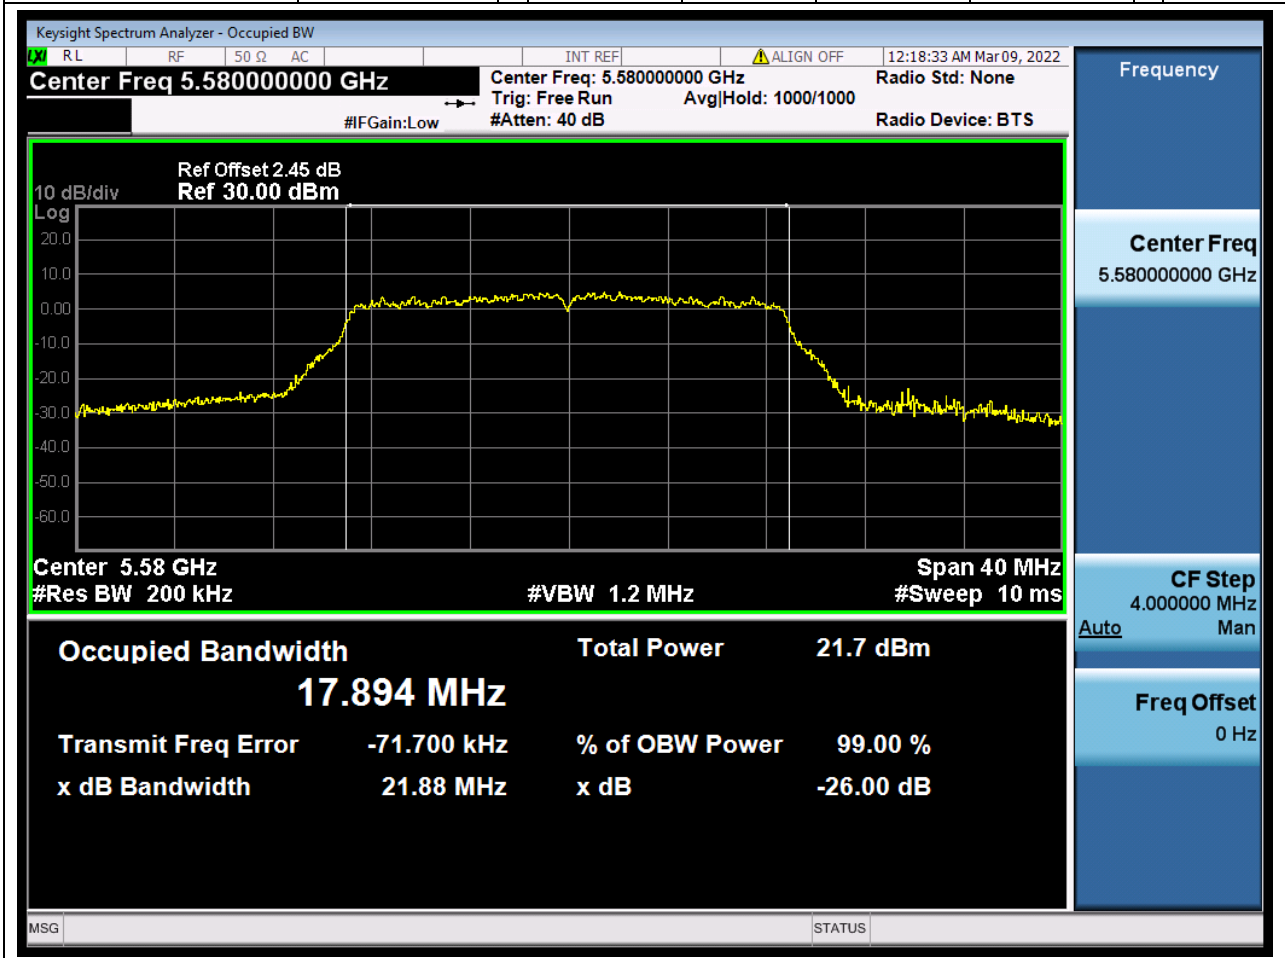

39. 802.11ac_20M_Band3_M

39.1. A.2.2-99% Bandwidth(NTNV)

Center Frequency (MHz)	OBW Power (%)	RBW (MHz)	Detector	Limit (MHz)	OBW (MHz)	Verdict
5580	99	0.2	Peak	0	17.89429	Unknown