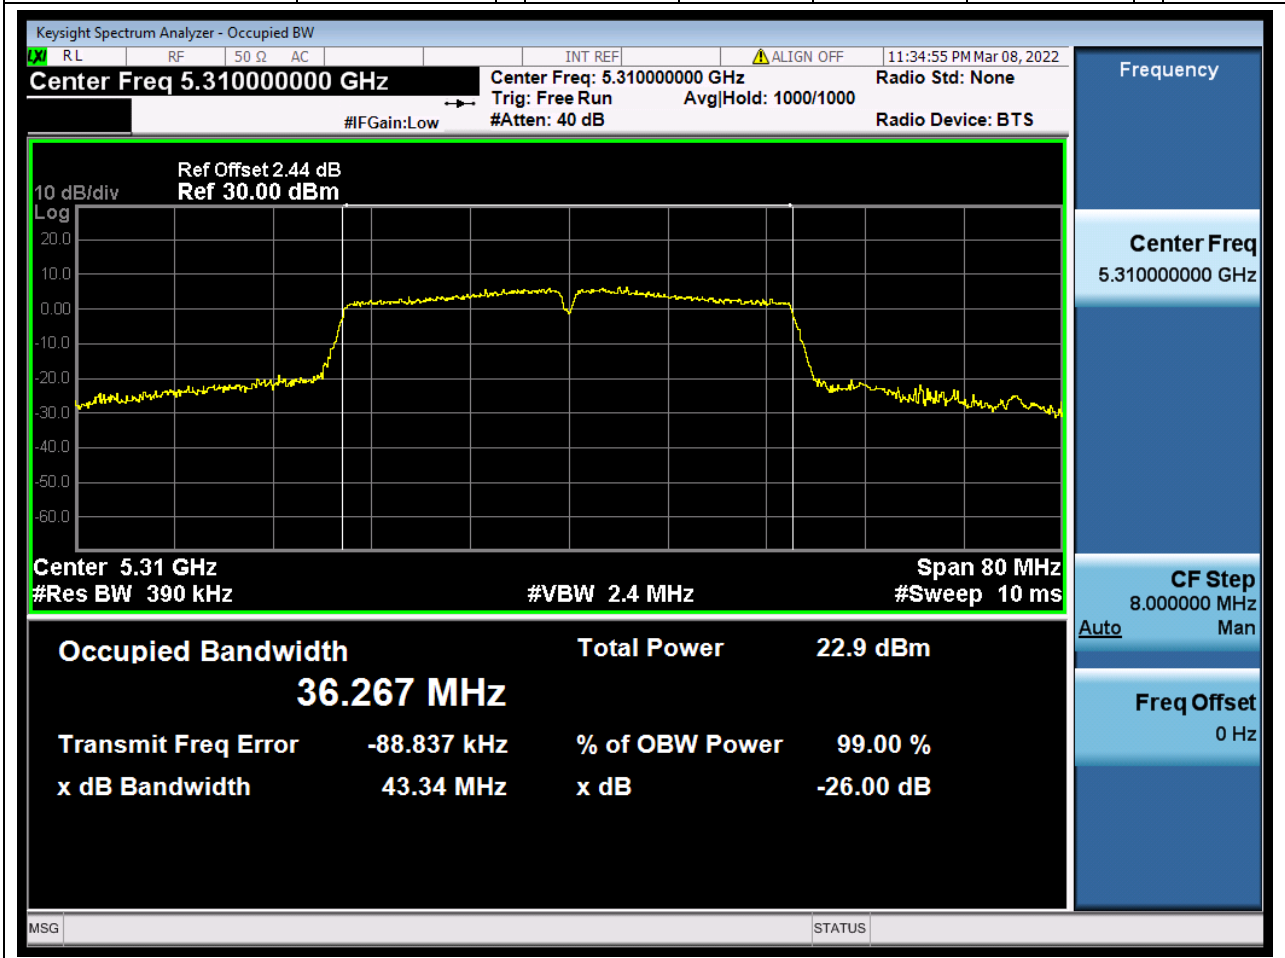

22. 802.11n_40M_Band2_H

22.1. A.2.2-99% Bandwidth(NTNV)

Center Frequency (MHz)	OBW Power (%)	RBW (MHz)	Detector	Limit (MHz)	OBW (MHz)	Verdict
5310	99	0.39	Peak	0	36.267272	Unknown