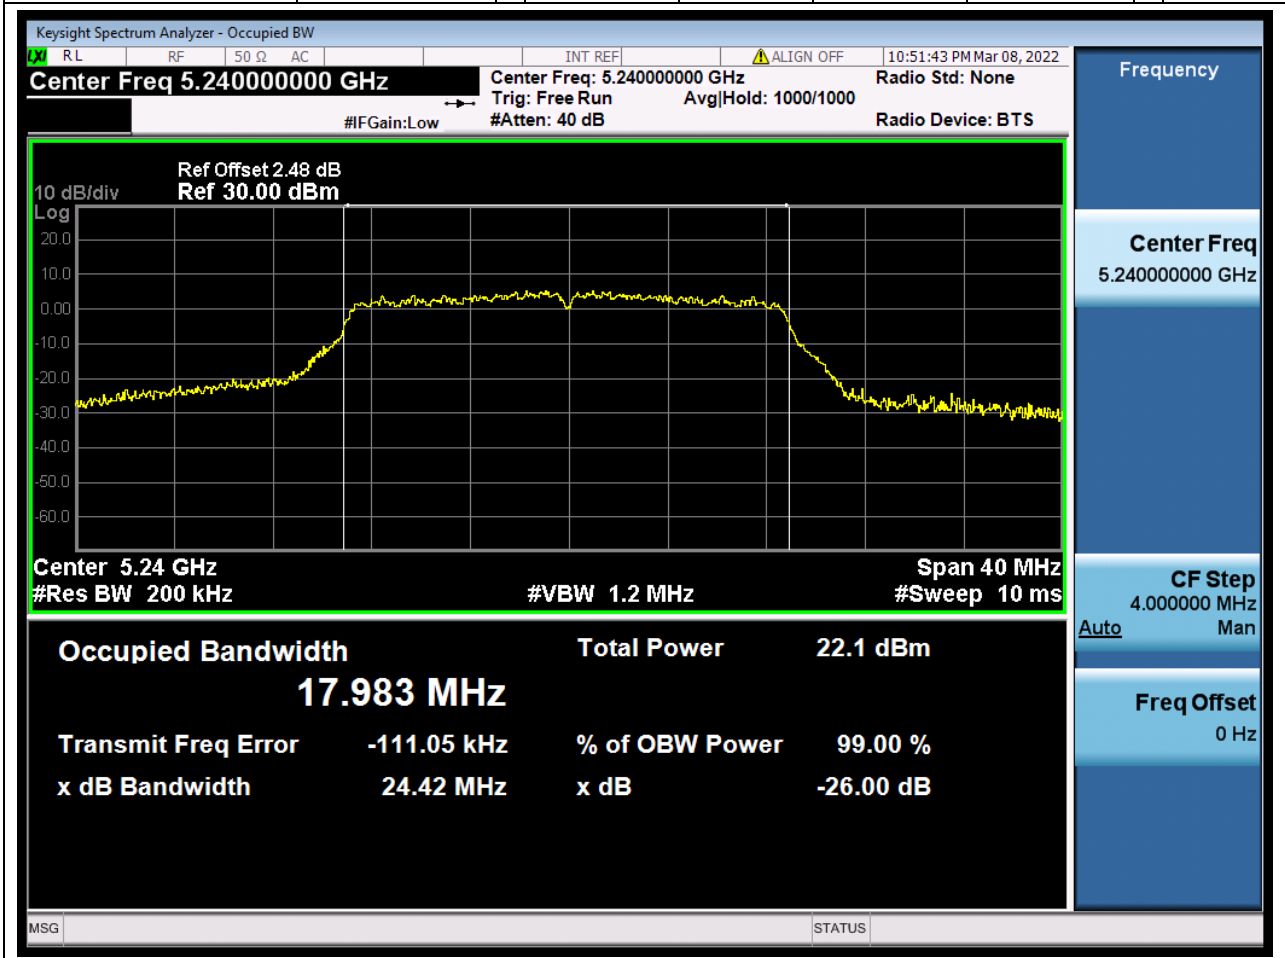

11. 802.11ac_20M_Band1_H

11.1. A.2.2-99% Bandwidth(NTNV)

Center Frequency (MHz)	OBW Power (%)	RBW (MHz)	Detector	Limit (MHz)	OBW (MHz)	Verdict
5240	99	0.2	Peak	0	17.983009	Unknow