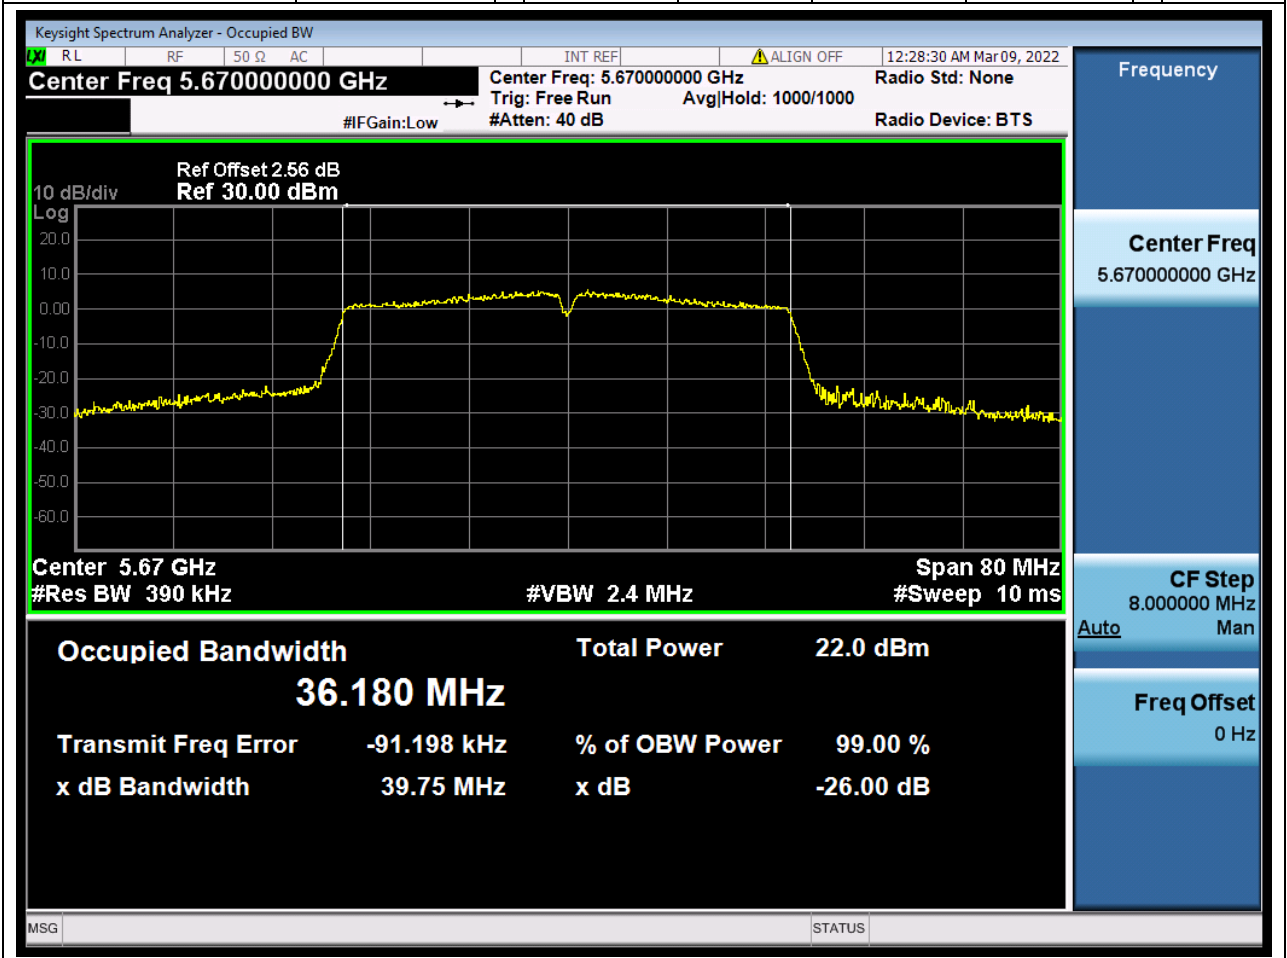

43. 802.11ac_40M_Band3_H

43.1. A.2.2-99% Bandwidth(NTNV)

Center Frequency (MHz)	OBW Power (%)	RBW (MHz)	Detector	Limit (MHz)	OBW (MHz)	Verdict
5670	99	0.39	Peak	0	36.179562	Unknown