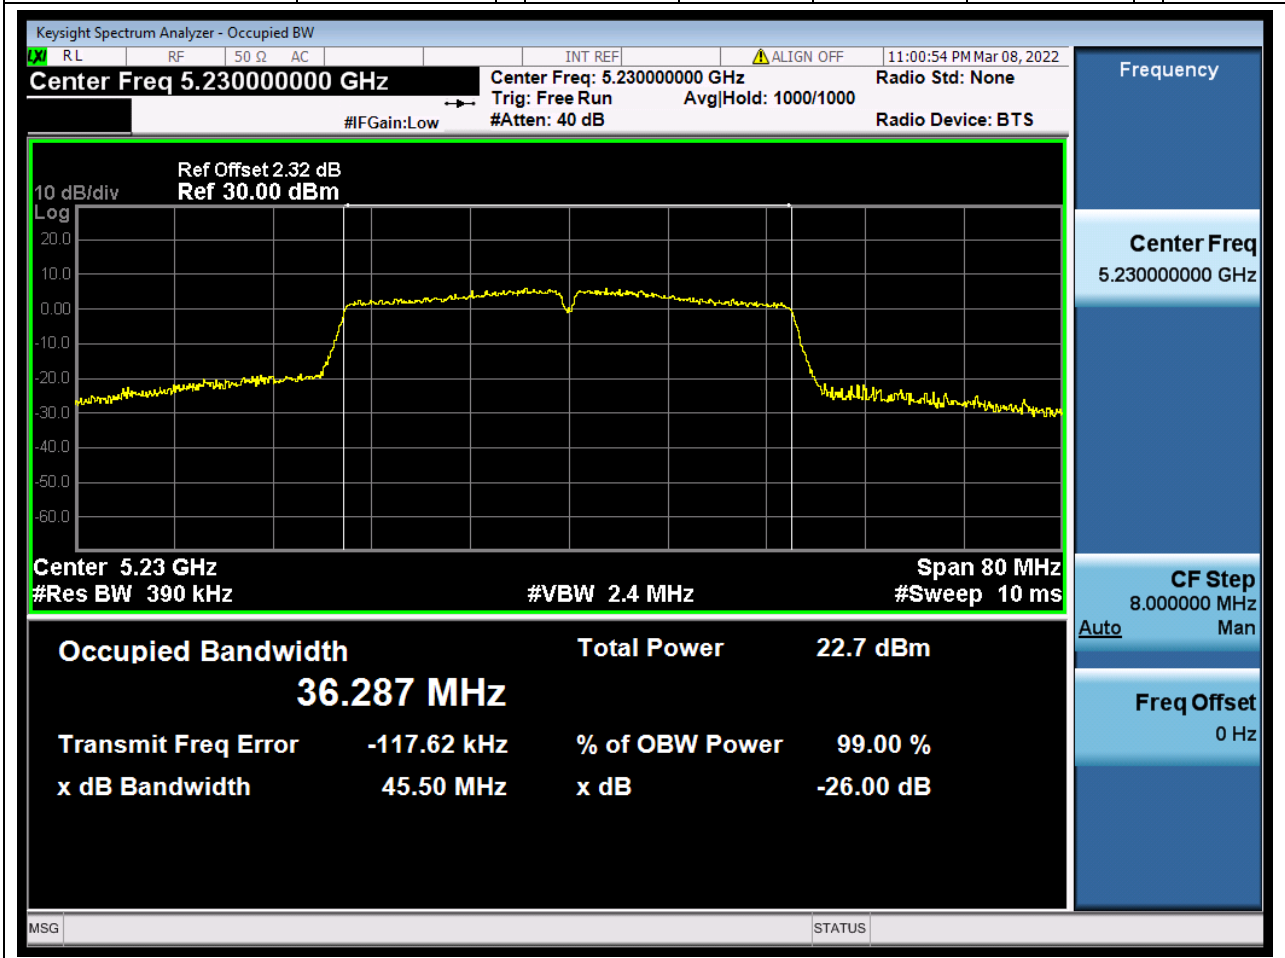

13. 802.11ac_40M_Band1_H

13.1. A.2.2-99% Bandwidth(NTNV)

Center Frequency (MHz)	OBW Power (%)	RBW (MHz)	Detector	Limit (MHz)	OBW (MHz)	Verdict
5230	99	0.39	Peak	0	36.287008	Unknown