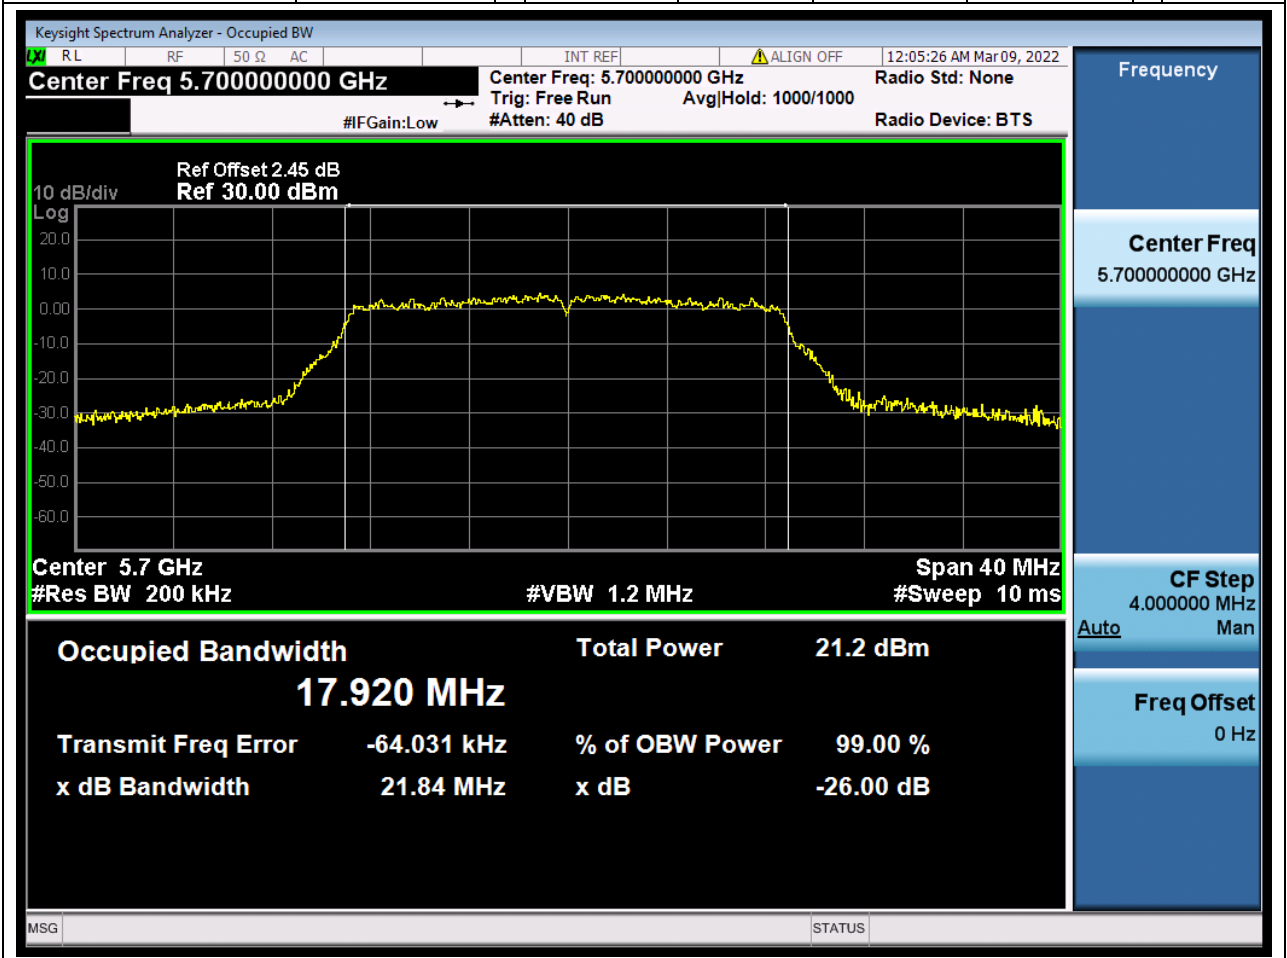

34. 802.11n_20M_Band3_H

34.1. A.2.2-99% Bandwidth(NTNV)

Center Frequency (MHz)	OBW Power (%)	RBW (MHz)	Detector	Limit (MHz)	OBW (MHz)	Verdict
5700	99	0.2	Peak	0	17.920119	Unknown