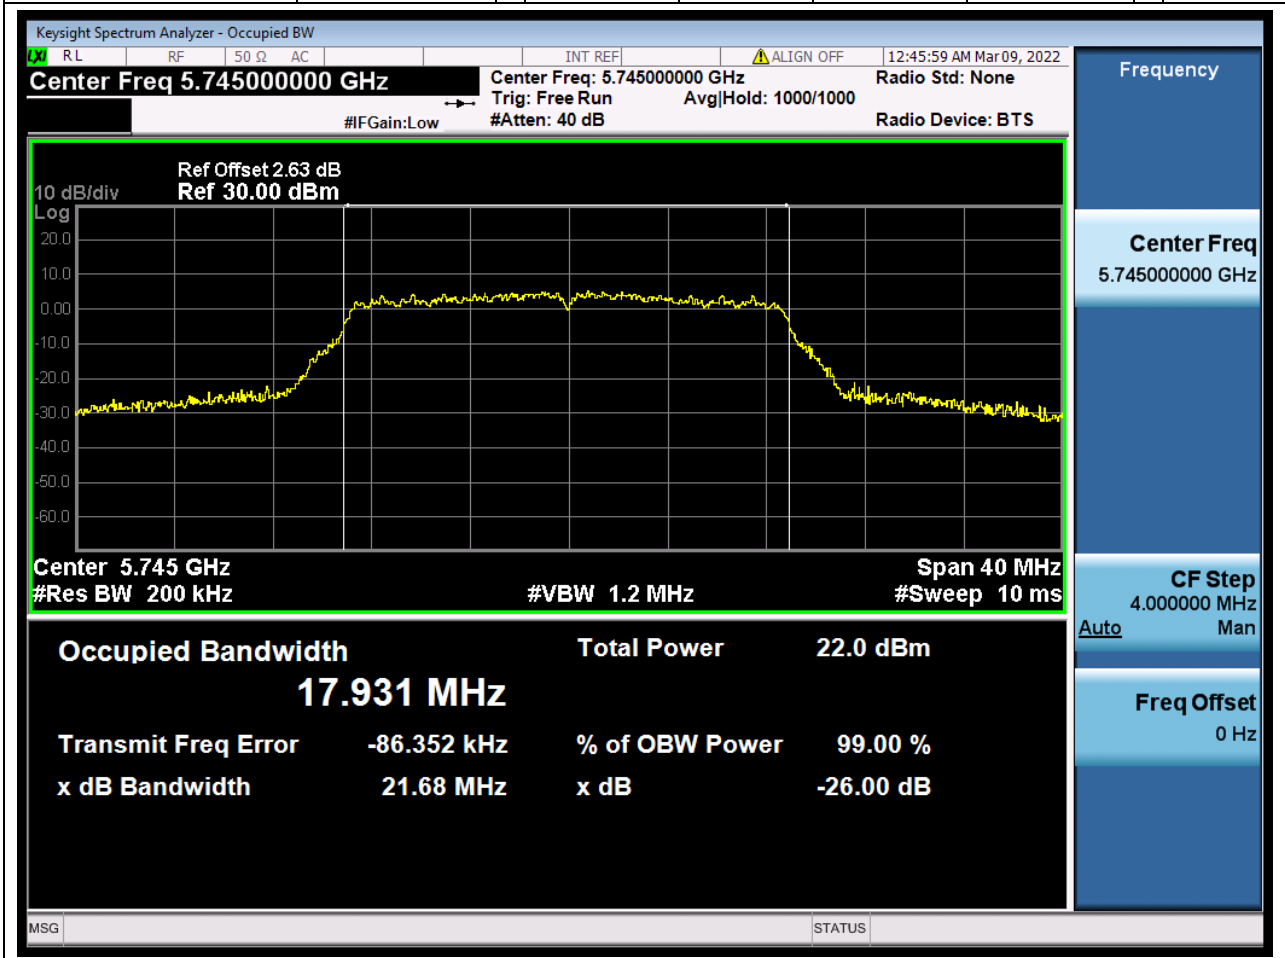

49. 802.11n_20M_Band4_L

49.1. A.2.2-99% Bandwidth(NTNV)

Center Frequency (MHz)	OBW Power (%)	RBW (MHz)	Detector	Limit (MHz)	OBW (MHz)	Verdict
5745	99	0.2	Peak	0	17.931062	Unknown