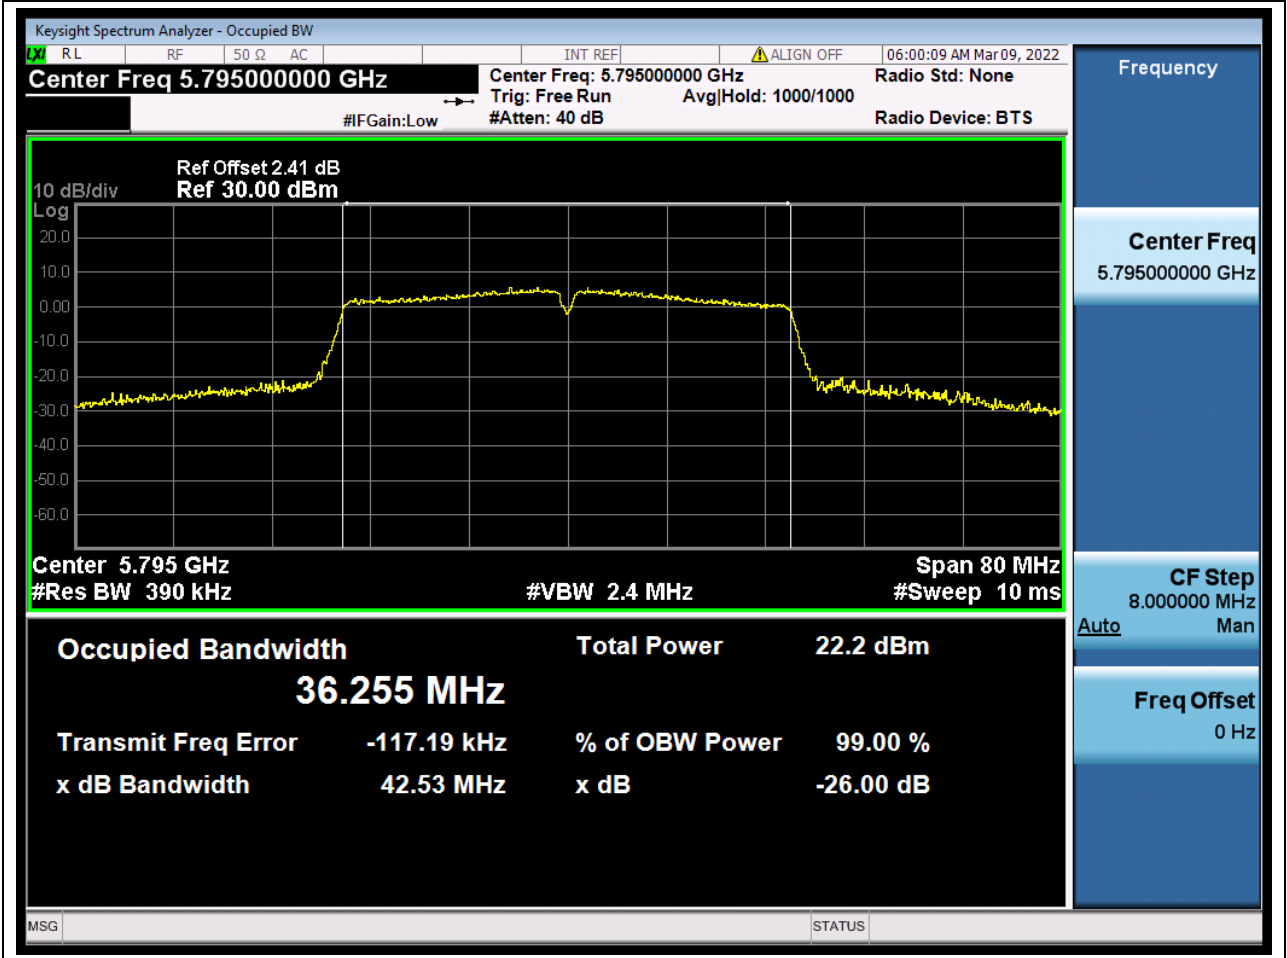

58. 802.11ac\_40M\_Band4\_H

58.1. A.2.2-99% Bandwidth(NTNV)

Center Frequency (MHz)	OBW Power (%)	RBW (MHz)	Detector	Limit (MHz)	OBW (MHz)	Verdict
5795	99	0.39	Peak	0	36.254888	Unknown