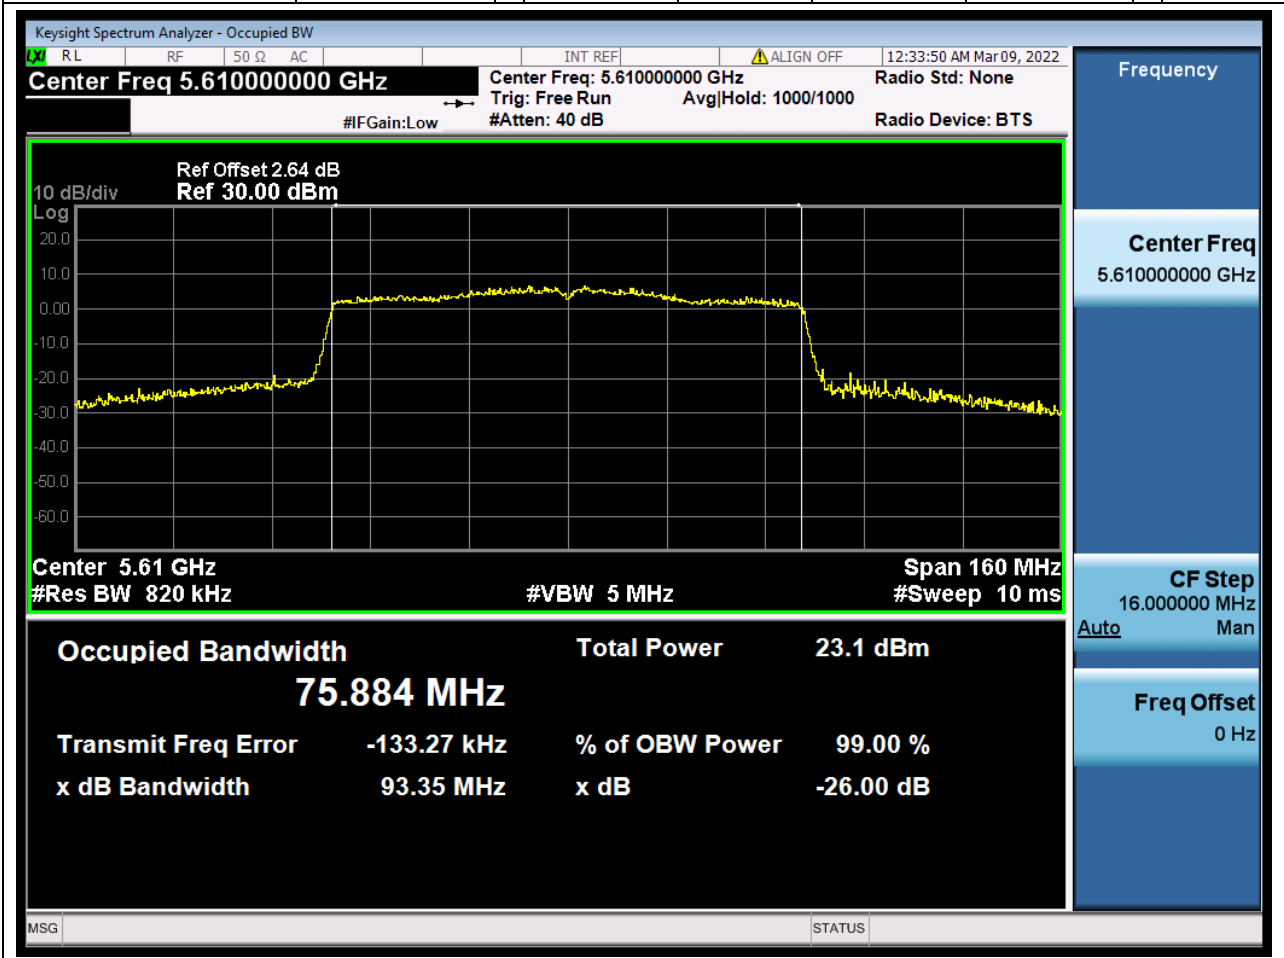

45. 802.11ac_80M_Band3_M

45.1. A.2.2-99% Bandwidth(NTNV)

Center Frequency (MHz)	OBW Power (%)	RBW (MHz)	Detector	Limit (MHz)	OBW (MHz)	Verdict
5610	99	0.82	Peak	0	75.883949	Unknown