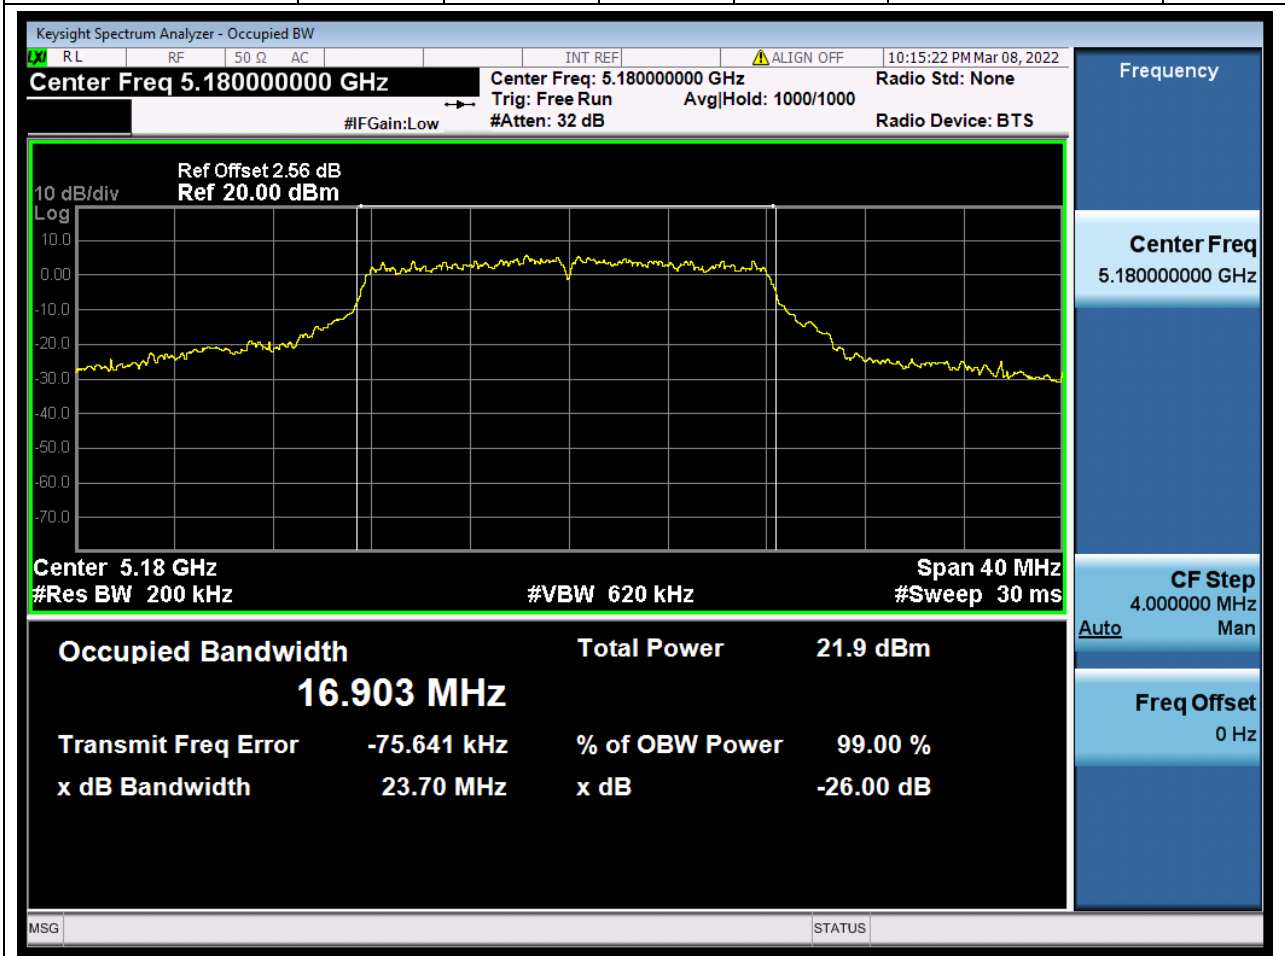

Aux. Antenna

1. 802.11a_20M_Band1_L

1.1. A.2-26dB Bandwidth(NTNV)

Center Frequency (MHz)	XdB Down	RBW (MHz)	Detector	Limit (MHz)	XdB BandWidth (MHz)	Verdict
5180	26	0.2	Peak	0	23.703539	Unknow