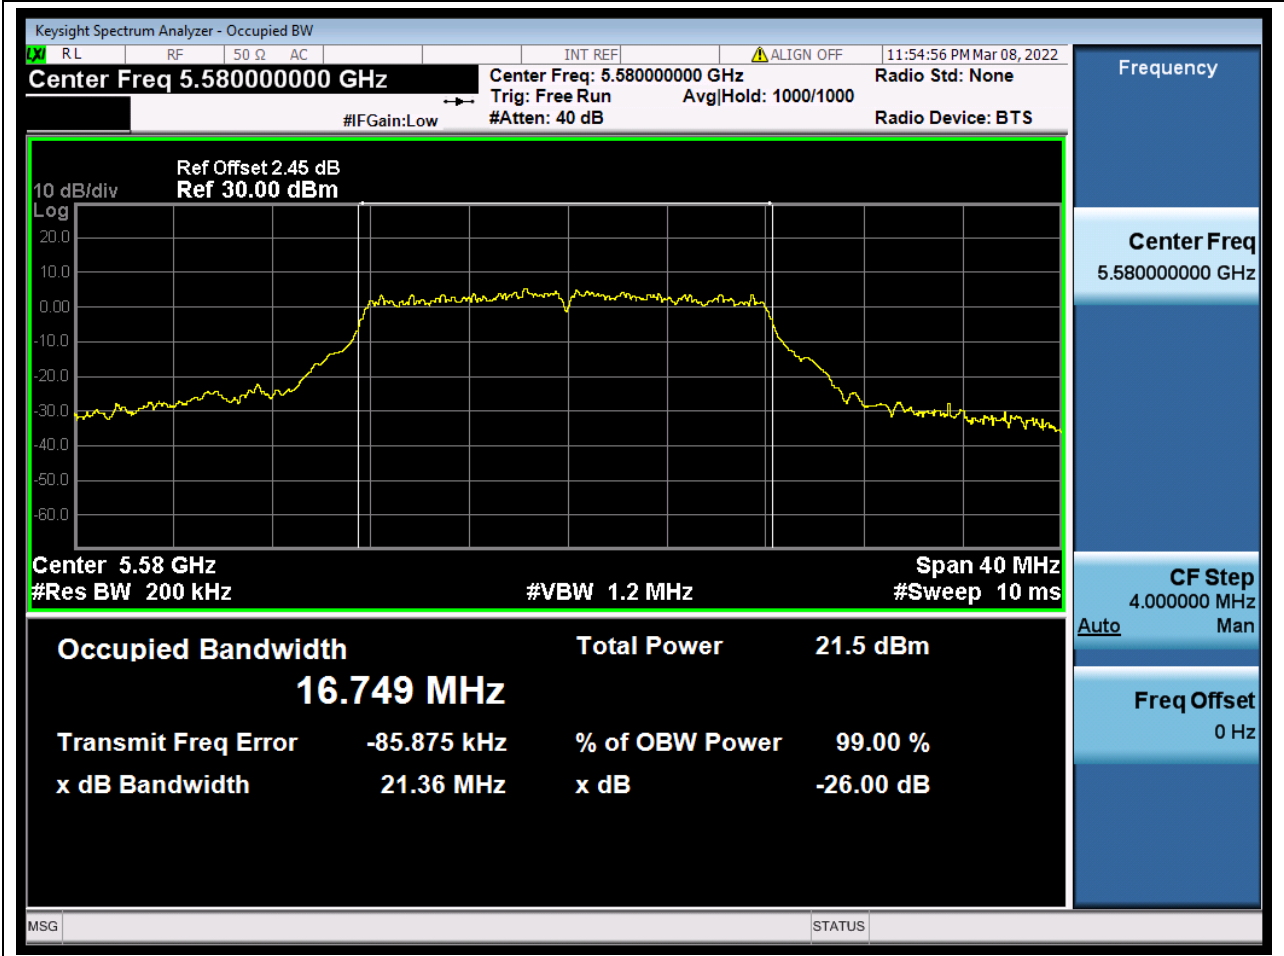

30. 802.11a_20M_Band3_M

30.1. A.2.2-99% Bandwidth(NTNV)

Center Frequency (MHz)	OBW Power (%)	RBW (MHz)	Detector	Limit (MHz)	OBW (MHz)	Verdict
5580	99	0.2	Peak	0	16.748663	Unknown