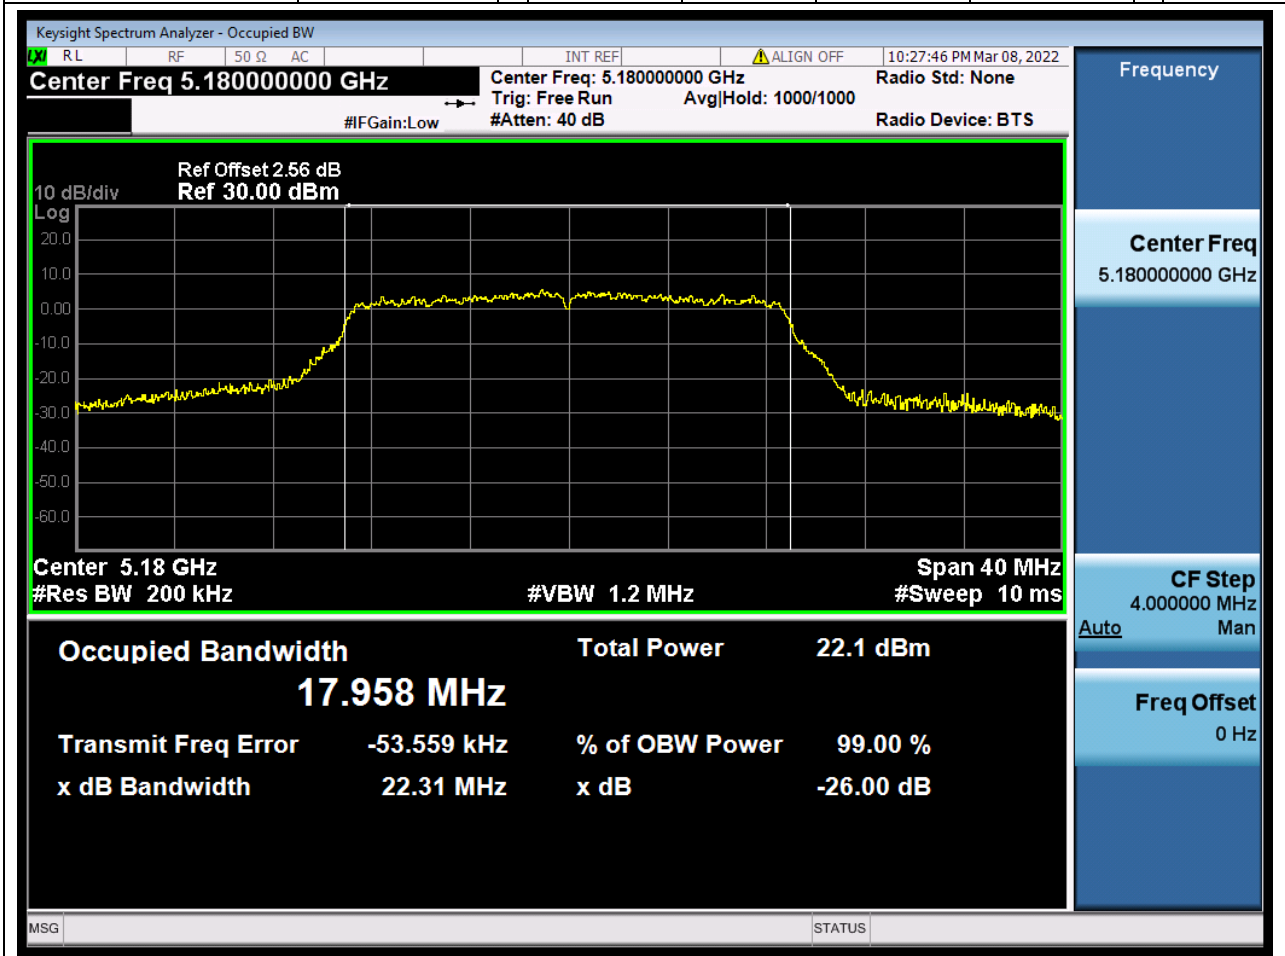

4. 802.11n_20M_Band1_L

4.1. A.2.2-99% Bandwidth(NTNV)

Center Frequency (MHz)	OBW Power (%)	RBW (MHz)	Detector	Limit (MHz)	OBW (MHz)	Verdict
5180	99	0.2	Peak	0	17.95765	Unknown