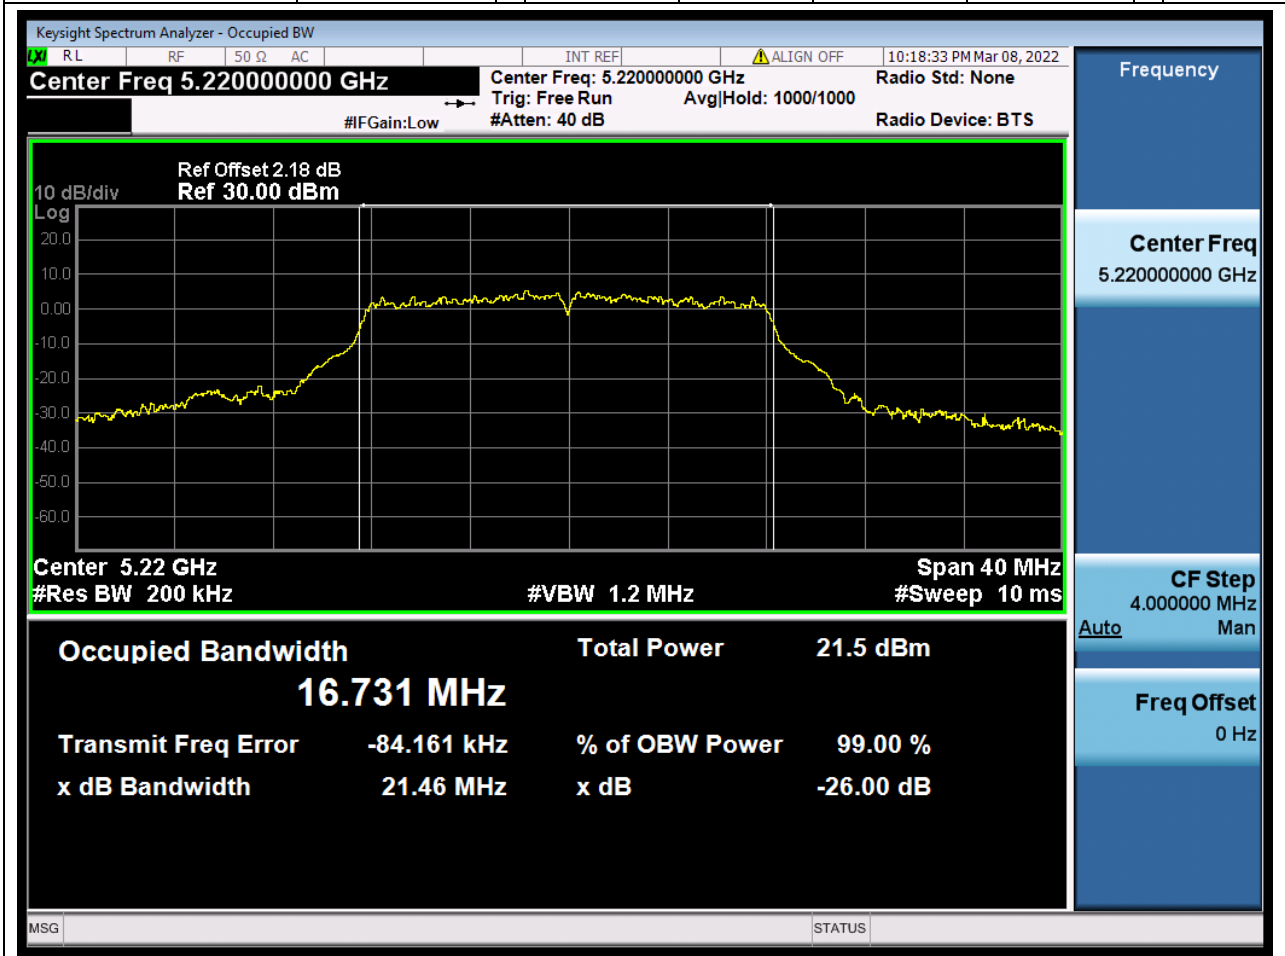

2. 802.11a_20M_Band1_M

2.1. A.2.2-99% Bandwidth(NTNV)

Center Frequency (MHz)	OBW Power (%)	RBW (MHz)	Detector	Limit (MHz)	OBW (MHz)	Verdict
5220	99	0.2	Peak	0	16.730913	Unknown