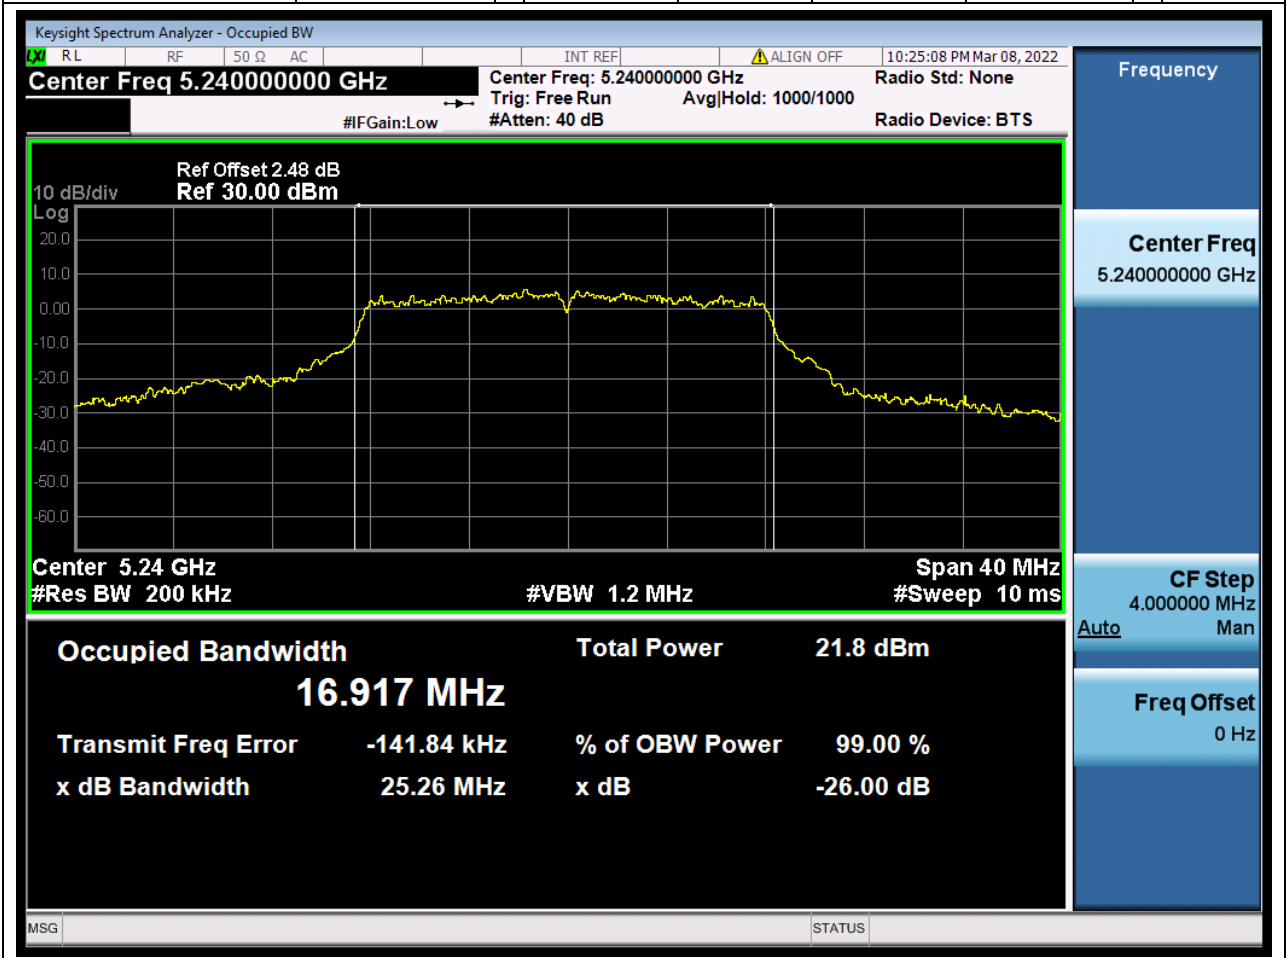

3. 802.11a_20M_Band1_H

3.1. A.2.2-99% Bandwidth(NTNV)

Center Frequency (MHz)	OBW Power (%)	RBW (MHz)	Detector	Limit (MHz)	OBW (MHz)	Verdict
5240	99	0.2	Peak	0	16.917085	Unknown