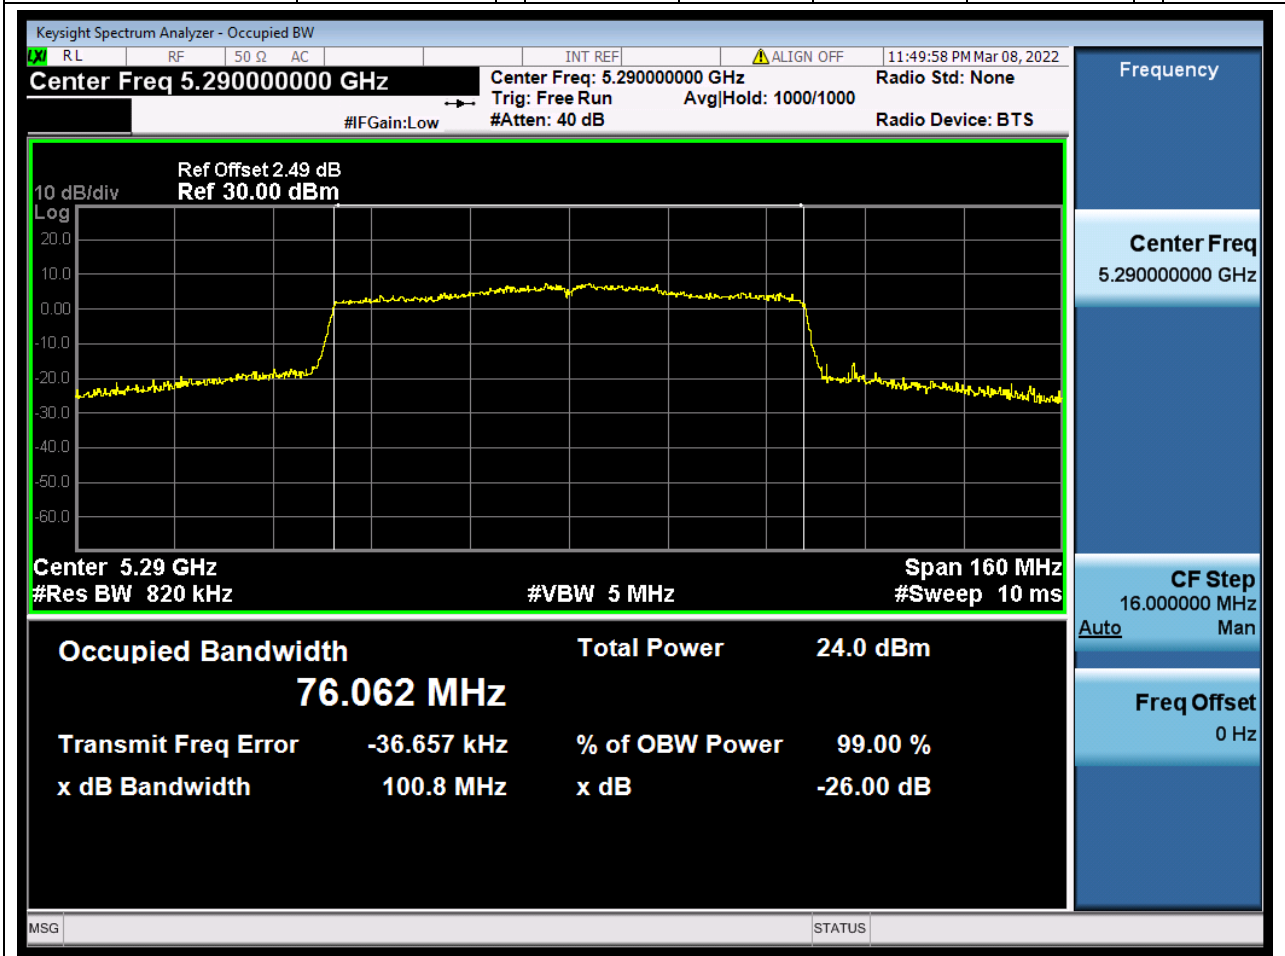

28. 802.11ac_80M_Band2_M

28.1. A.2.2-99% Bandwidth(NTNV)

Center Frequency (MHz)	OBW Power (%)	RBW (MHz)	Detector	Limit (MHz)	OBW (MHz)	Verdict
5290	99	0.82	Peak	0	76.062347	Unknown