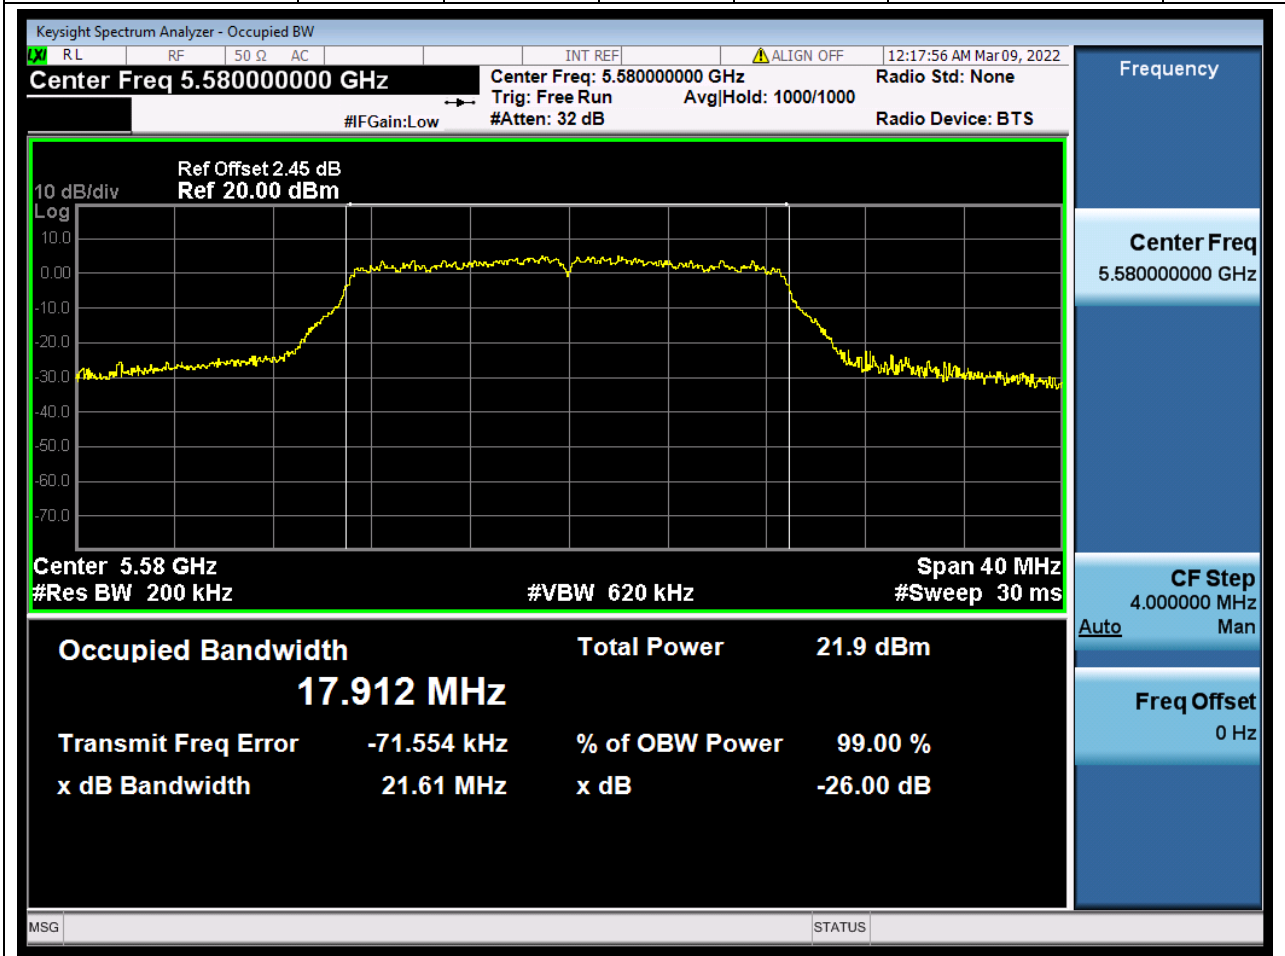

39. 802.11ac_20M_Band3_M

39.1. A.2-26dB Bandwidth(NTNV)

Center Frequency (MHz)	XdB Down	RBW (MHz)	Detector	Limit (MHz)	XdB BandWidth (MHz)	Verdict
5580	26	0.2	Peak	0	21.611844	Unknow