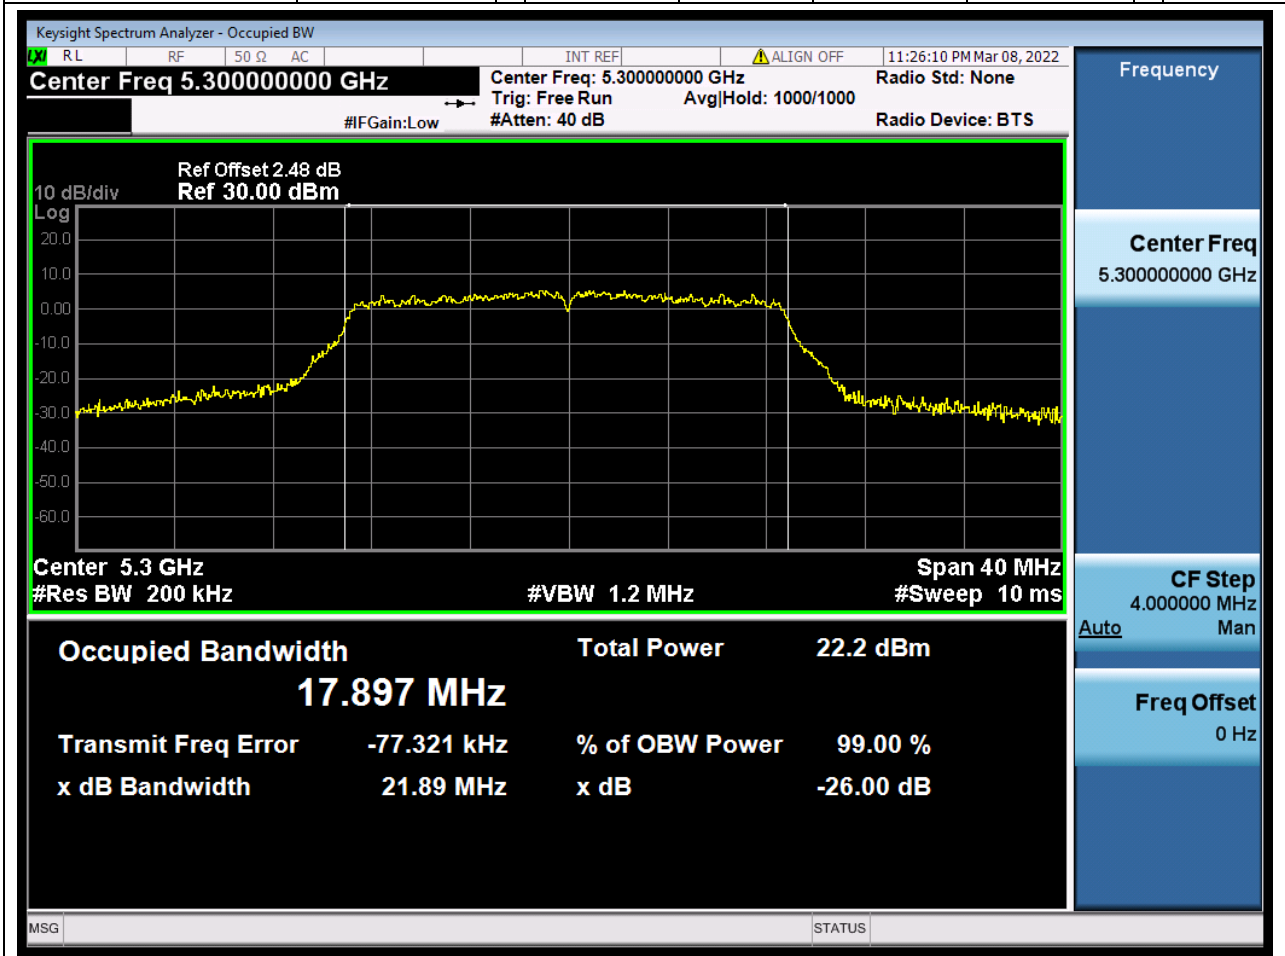

19. 802.11n_20M_Band2_M

19.1. A.2.2-99% Bandwidth(NTNV)

Center Frequency (MHz)	OBW Power (%)	RBW (MHz)	Detector	Limit (MHz)	OBW (MHz)	Verdict
5300	99	0.2	Peak	0	17.897254	Unknown