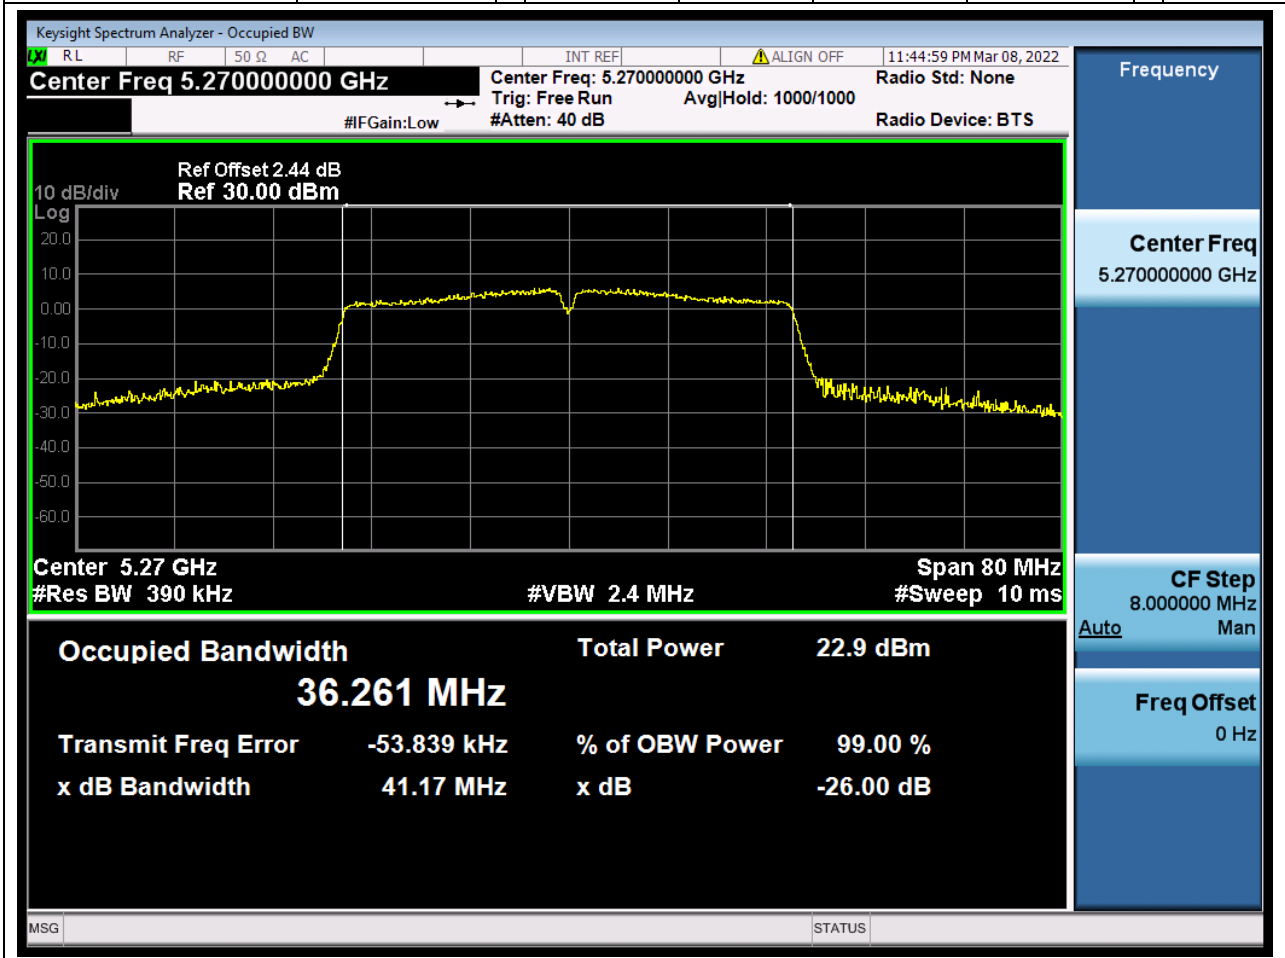

26. 802.11ac_40M_Band2_L

26.1. A.2.2-99% Bandwidth(NTNV)

Center Frequency (MHz)	OBW Power (%)	RBW (MHz)	Detector	Limit (MHz)	OBW (MHz)	Verdict
5270	99	0.39	Peak	0	36.261488	Unknown