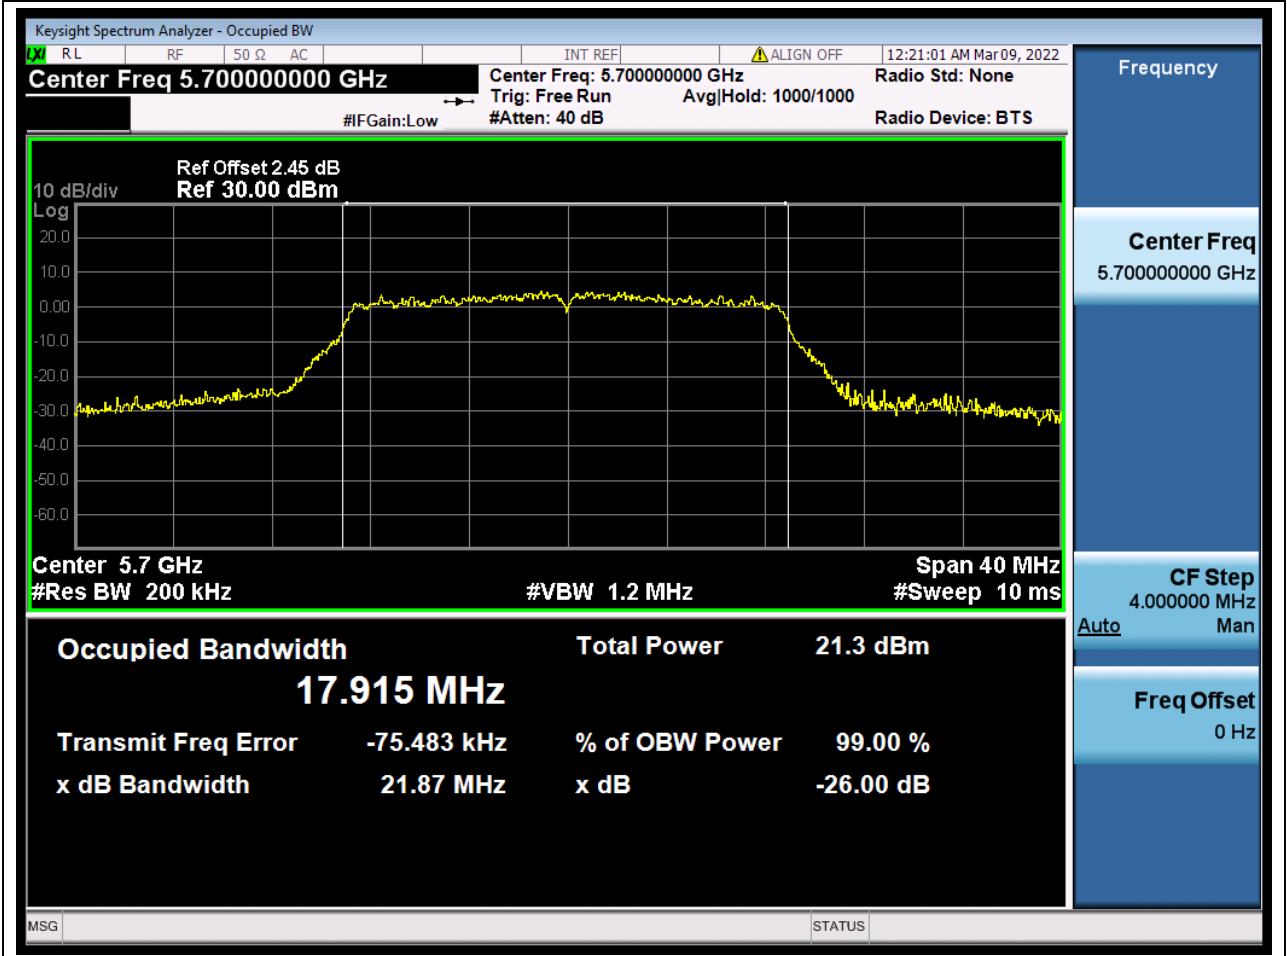

40. 802.11ac_20M_Band3_H

40.1. A.2.2-99% Bandwidth(NTNV)

Center Frequency (MHz)	OBW Power (%)	RBW (MHz)	Detector	Limit (MHz)	OBW (MHz)	Verdict
5700	99	0.2	Peak	0	17.915205	Unknown