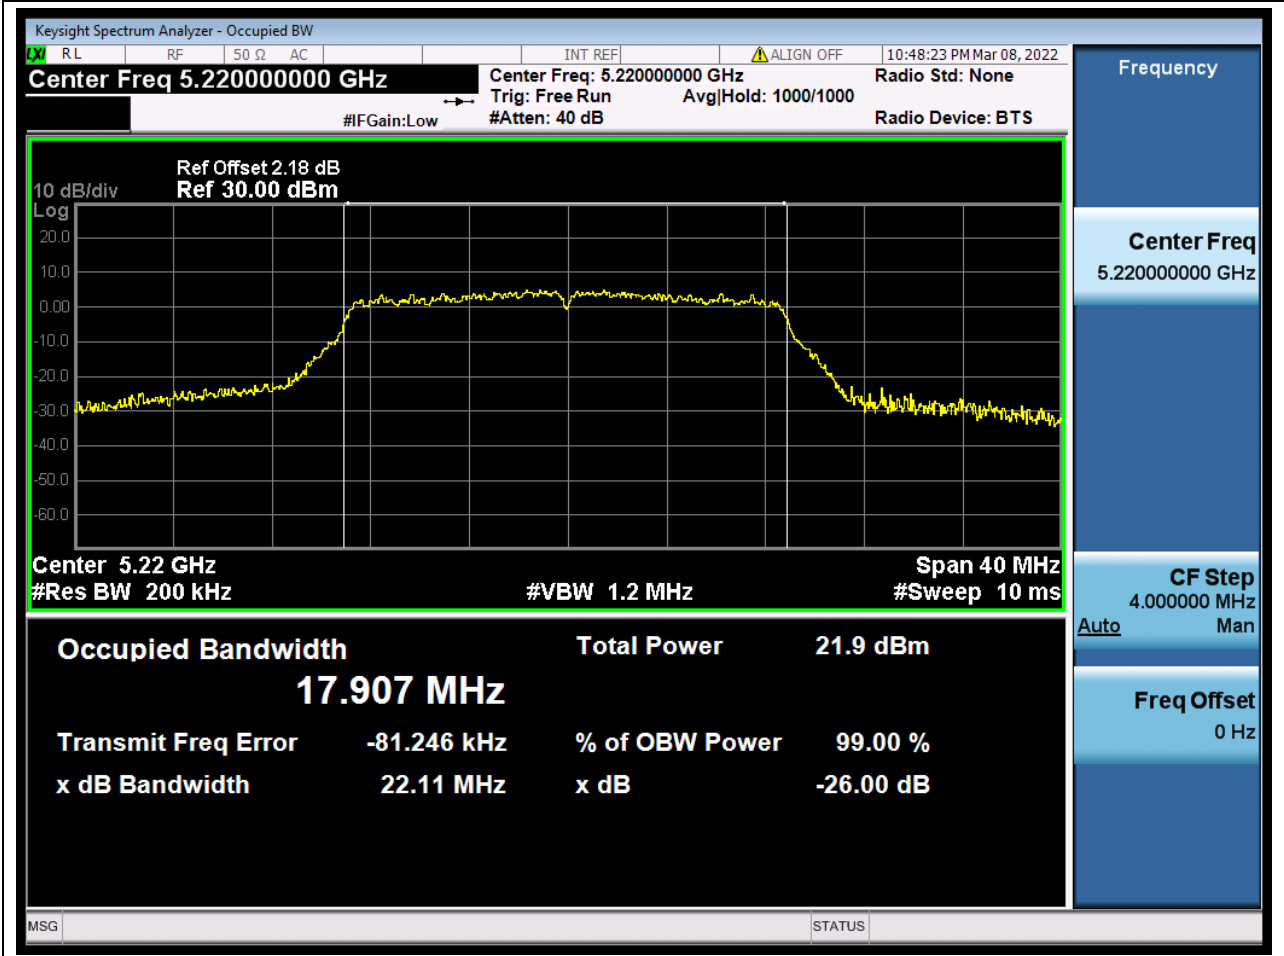

10. 802.11ac_20M_Band1_M

10.1. A.2.2-99% Bandwidth(NTNV)

Center Frequency (MHz)	OBW Power (%)	RBW (MHz)	Detector	Limit (MHz)	OBW (MHz)	Verdict
5220	99	0.2	Peak	0	17.907091	Unknown