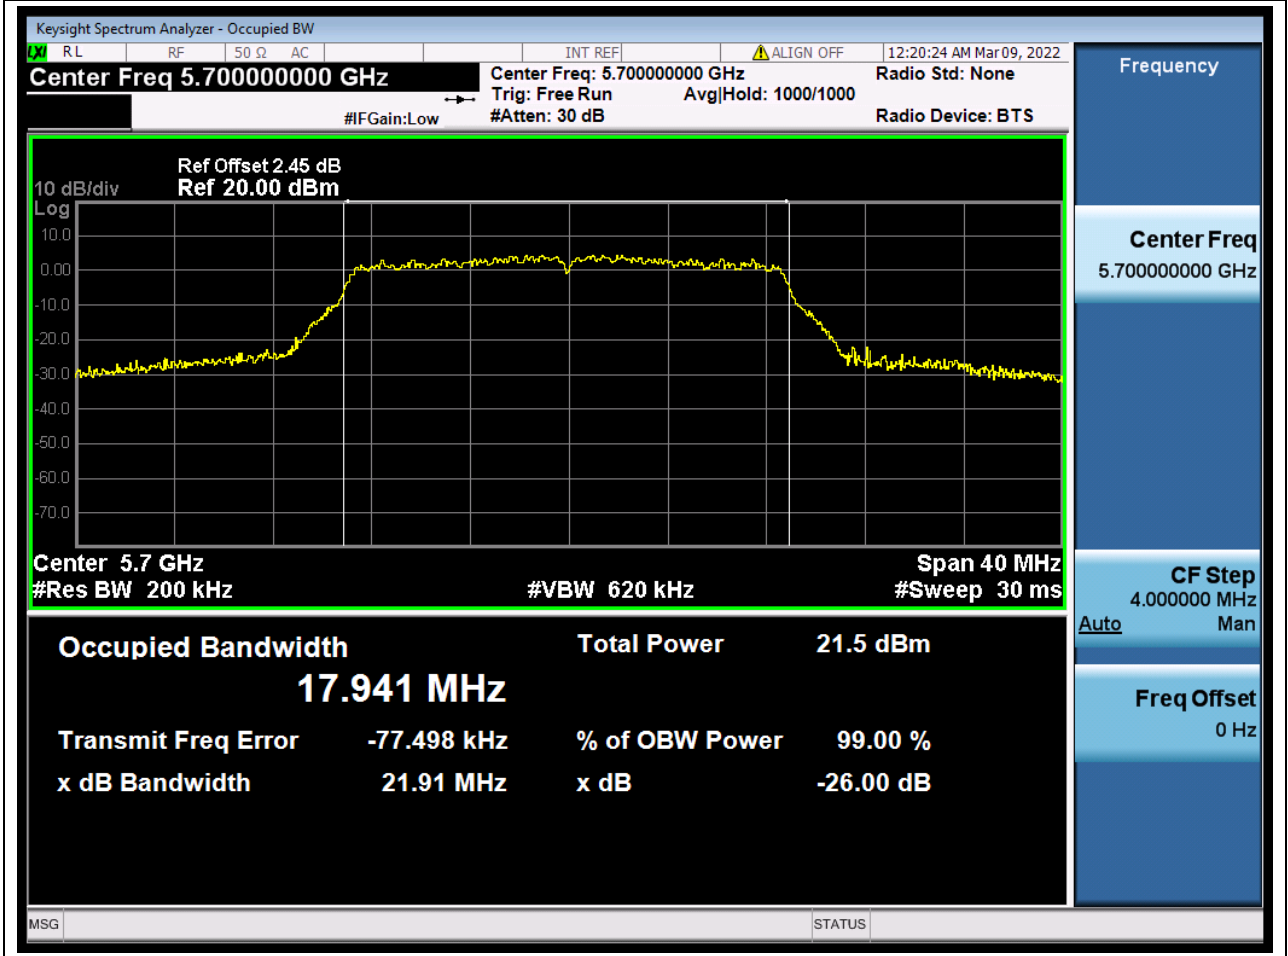

40. 802.11ac_20M_Band3_H

40.1. A.2-26dB Bandwidth(NTNV)

Center Frequency (MHz)	XdB Down	RBW (MHz)	Detector	Limit (MHz)	XdB BandWidth (MHz)	Verdict
5700	26	0.2	Peak	0	21.90544	Unknow