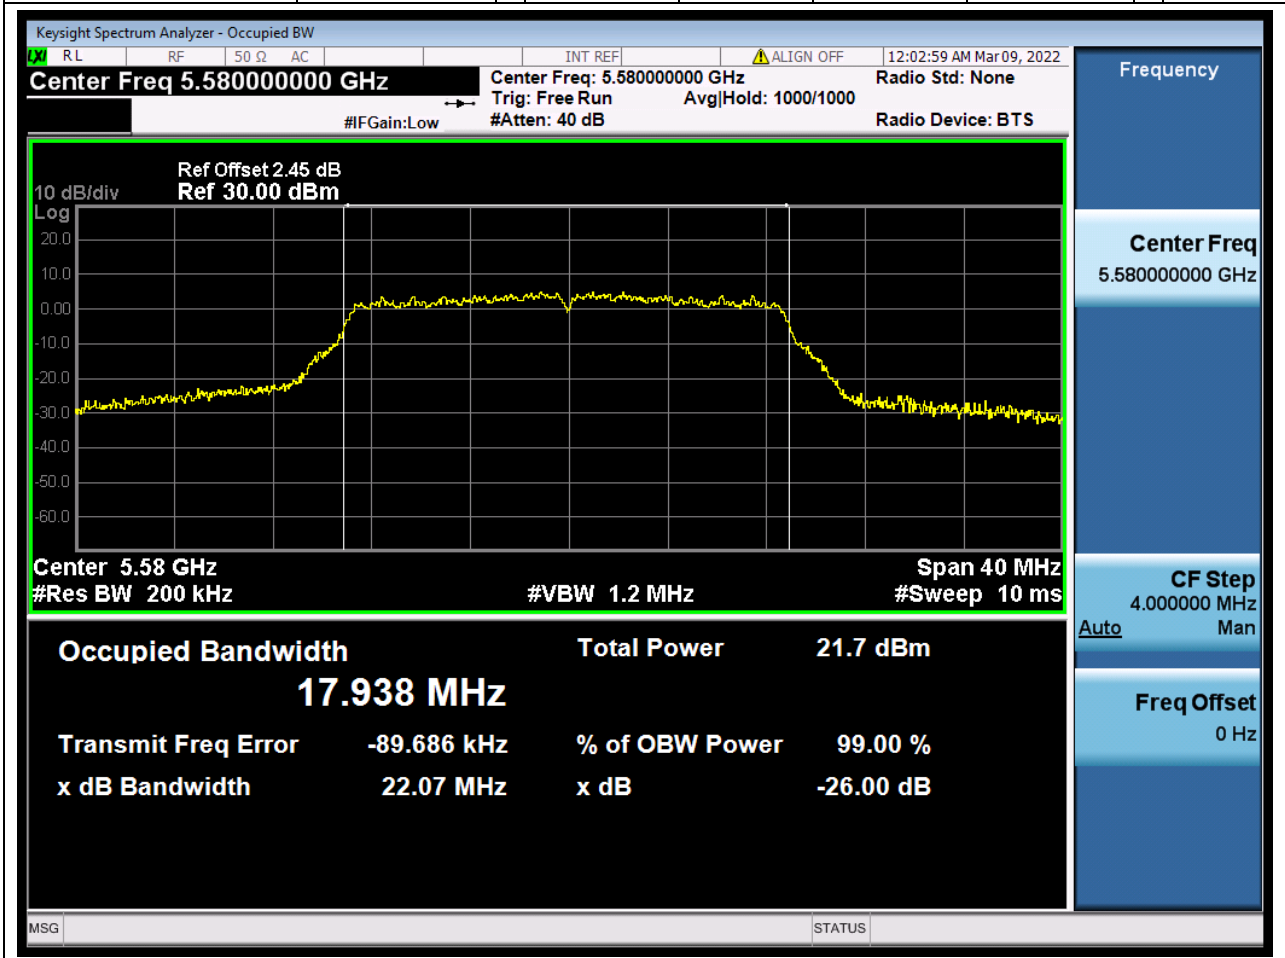

33. 802.11n_20M_Band3_M

33.1. A.2.2-99% Bandwidth(NTNV)

Center Frequency (MHz)	OBW Power (%)	RBW (MHz)	Detector	Limit (MHz)	OBW (MHz)	Verdict
5580	99	0.2	Peak	0	17.938057	Unknown