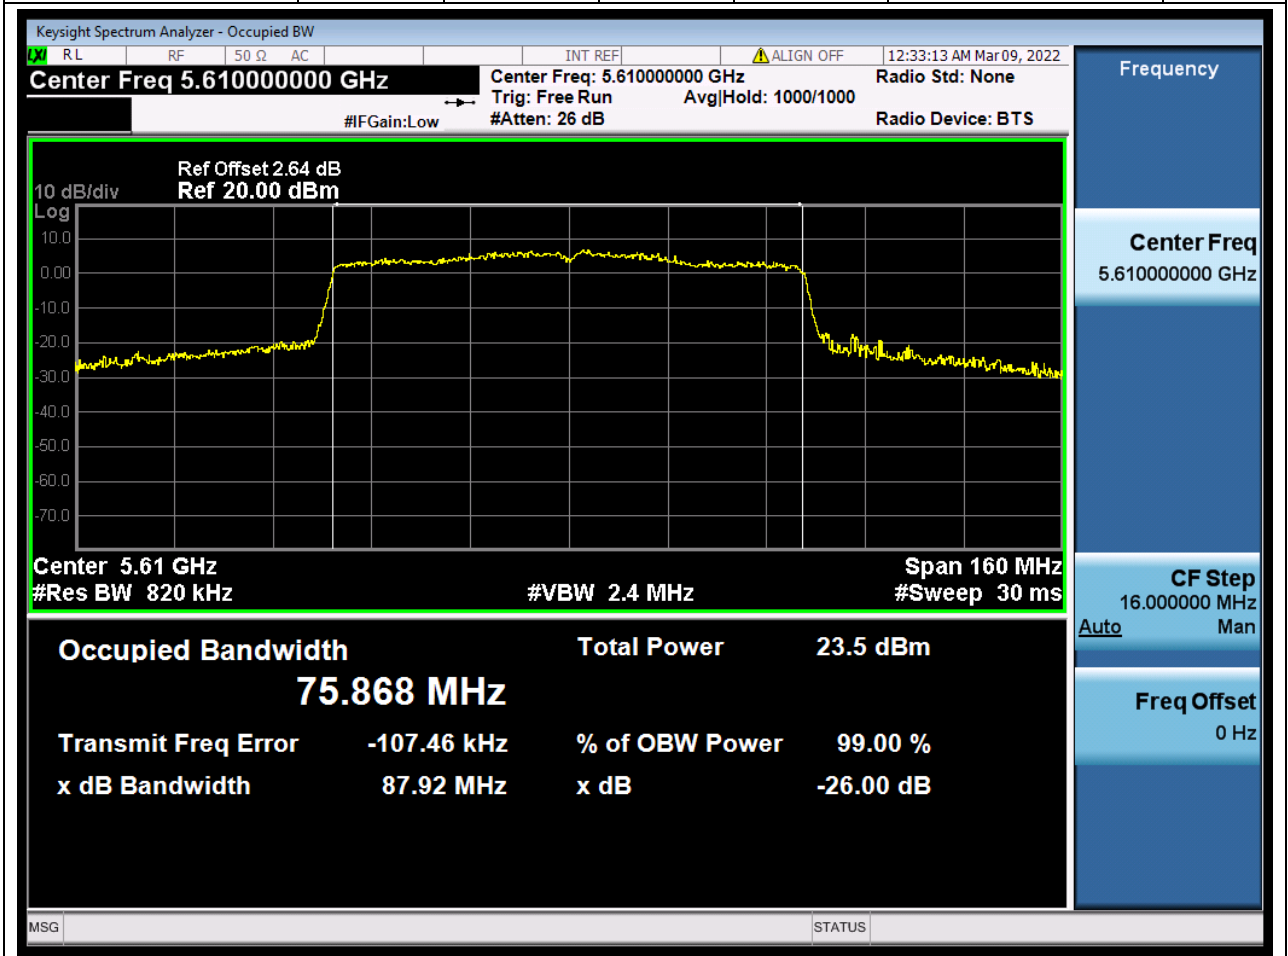

45. 802.11ac_80M_Band3_M

45.1. A.2-26dB Bandwidth(NTNV)

Center Frequency (MHz)	XdB Down	RBW (MHz)	Detector	Limit (MHz)	XdB BandWidth (MHz)	Verdict
5610	26	0.82	Peak	0	87.924277	Unknow