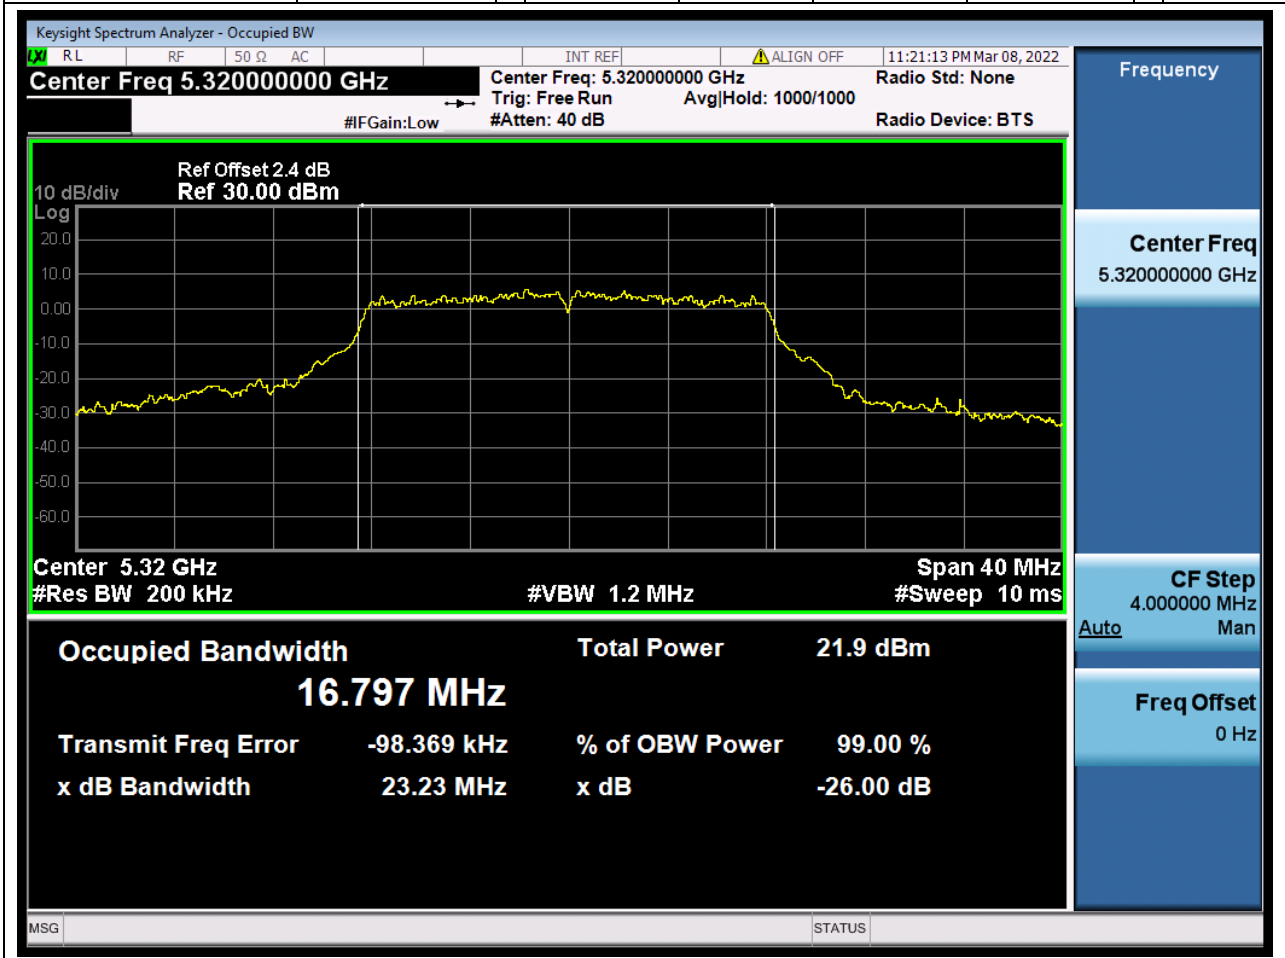

17. 802.11a_20M_Band2_H

17.2. A.2.2-99% Bandwidth(NTNV)

Center Frequency (MHz)	OBW Power (%)	RBW (MHz)	Detector	Limit (MHz)	OBW (MHz)	Verdict
5320	99	0.2	Peak	0	16.797431	Unknown