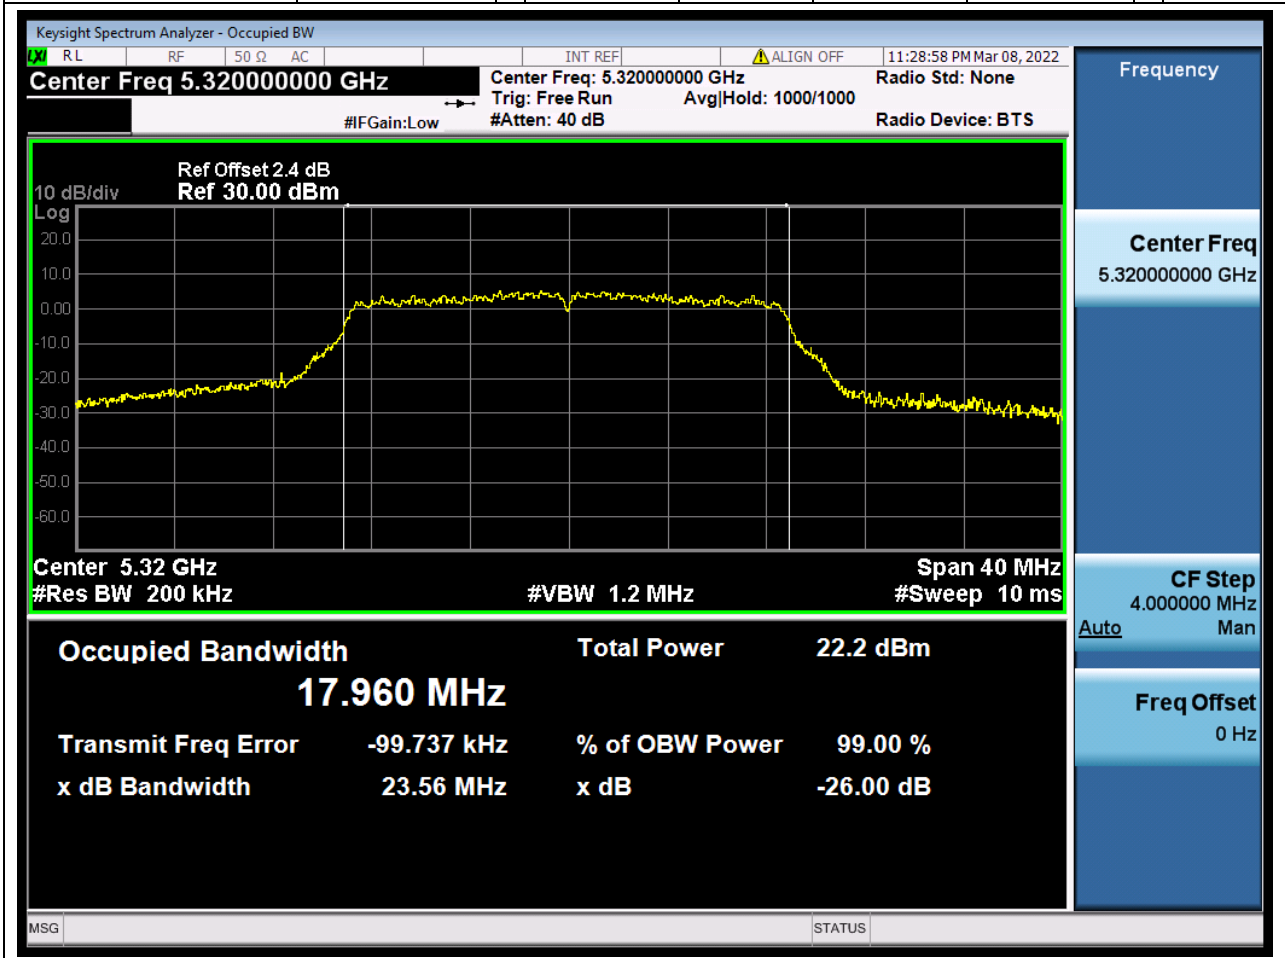

20. 802.11n_20M_Band2_H

20.1. A.2.2-99% Bandwidth(NTNV)

Center Frequency (MHz)	OBW Power (%)	RBW (MHz)	Detector	Limit (MHz)	OBW (MHz)	Verdict
5320	99	0.2	Peak	0	17.959598	Unknown