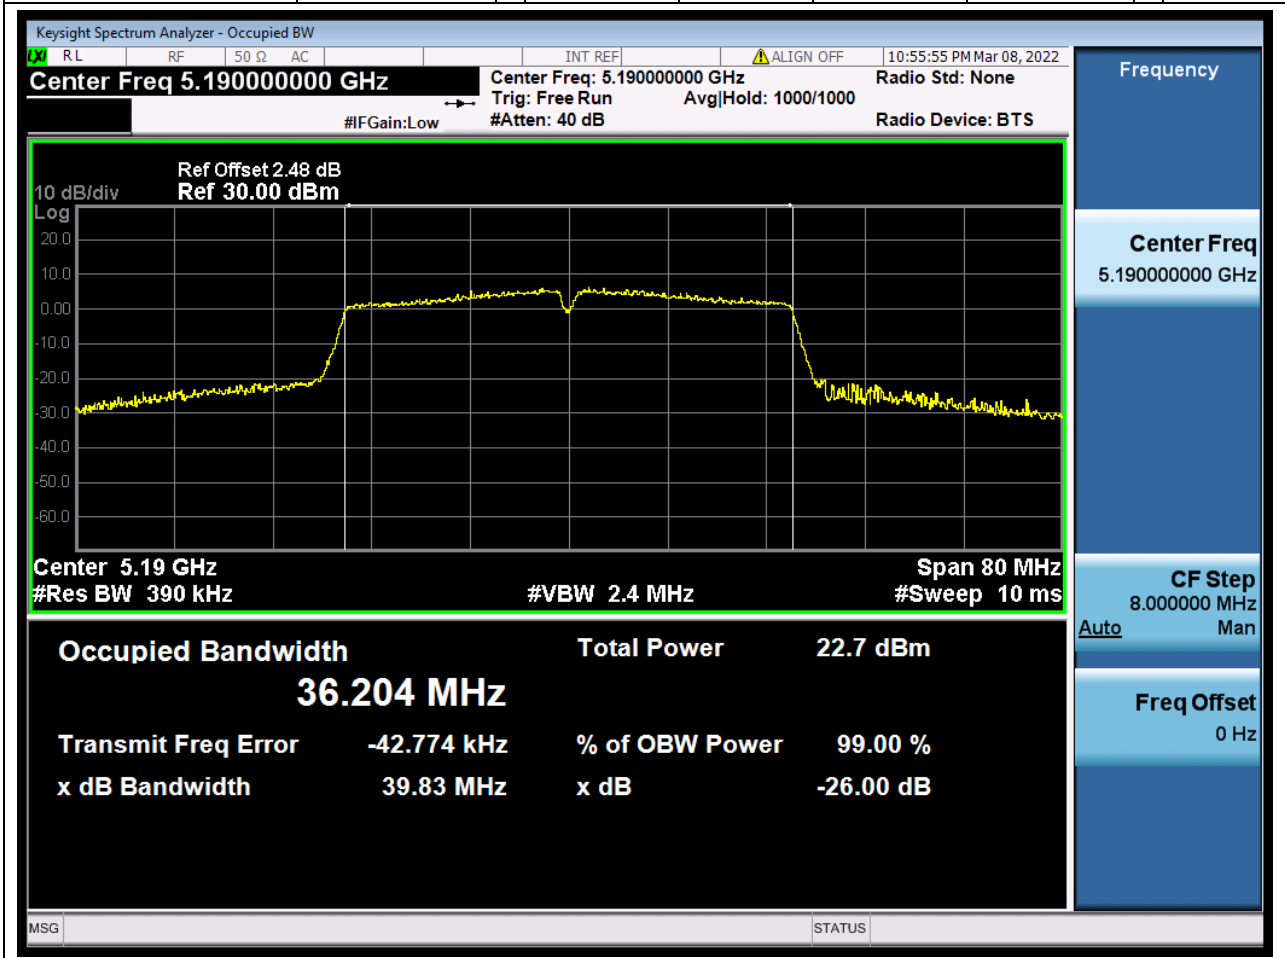

12. 802.11ac_40M_Band1_L

12.1. A.2.2-99% Bandwidth(NTNV)

Center Frequency (MHz)	OBW Power (%)	RBW (MHz)	Detector	Limit (MHz)	OBW (MHz)	Verdict
5190	99	0.39	Peak	0	36.204372	Unknown