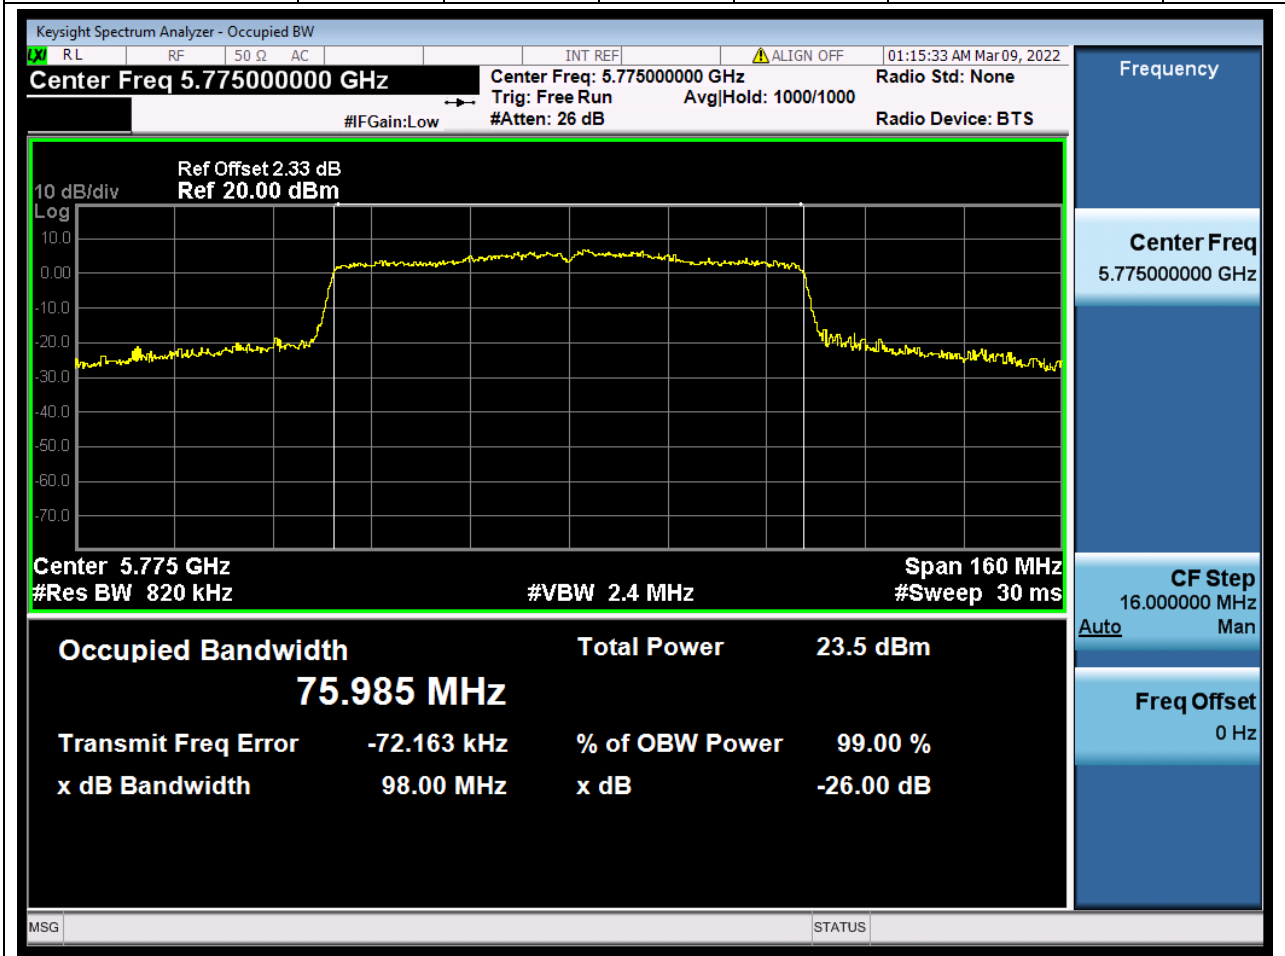

59. 802.11ac_80M_Band4_M

59.1. A.2-26dB Bandwidth(NTNV)

Center Frequency (MHz)	XdB Down	RBW (MHz)	Detector	Limit (MHz)	XdB BandWidth (MHz)	Verdict
5775	26	0.82	Peak	0	97.997549	Unknow