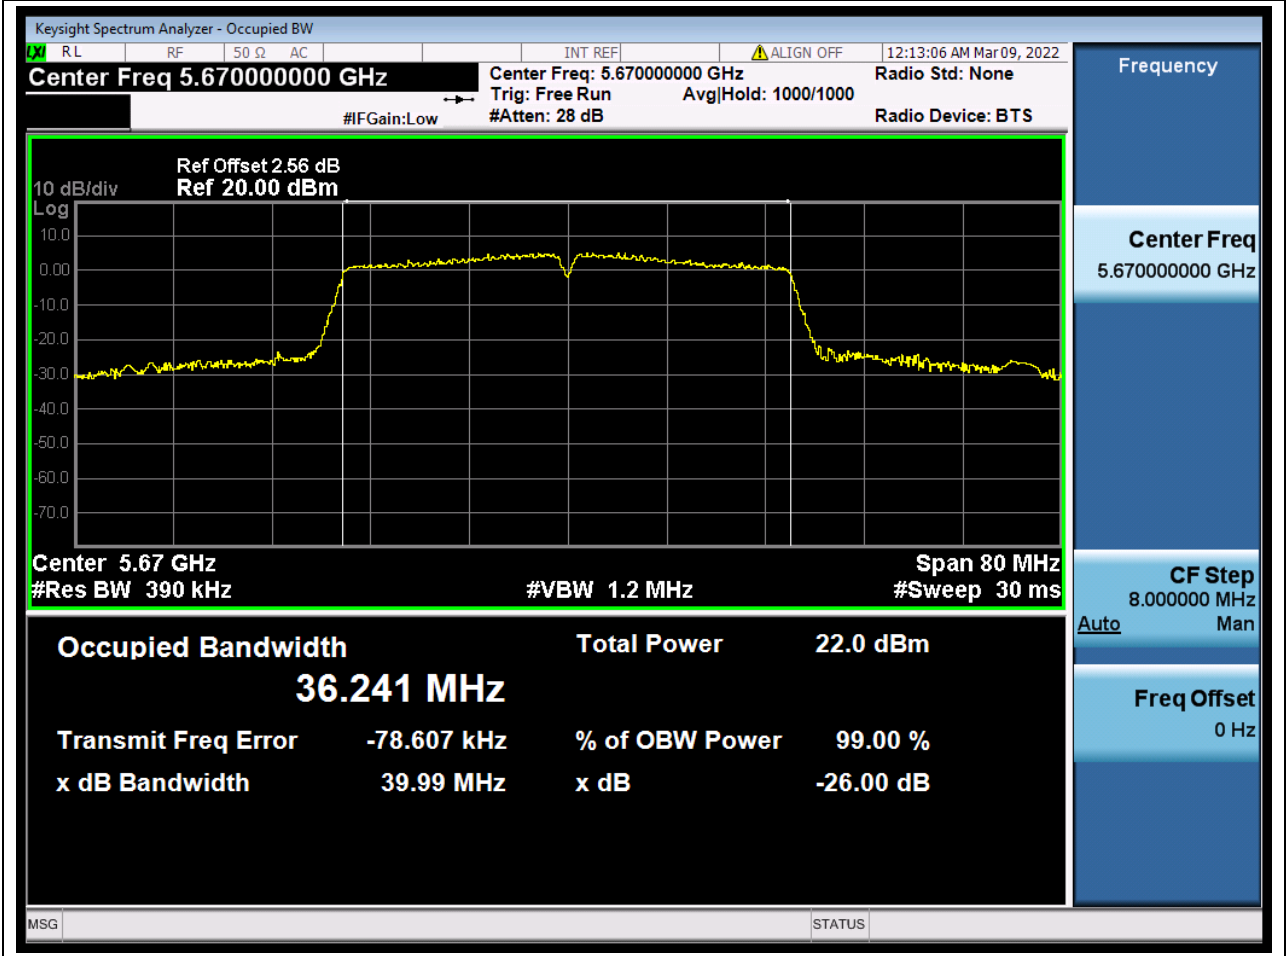

37. 802.11n_40M_Band3_H

37.1. A.2-26dB Bandwidth(NTNV)

Center Frequency (MHz)	XdB Down	RBW (MHz)	Detector	Limit (MHz)	XdB BandWidth (MHz)	Verdict
5670	26	0.39	Peak	0	39.987264	Unknow