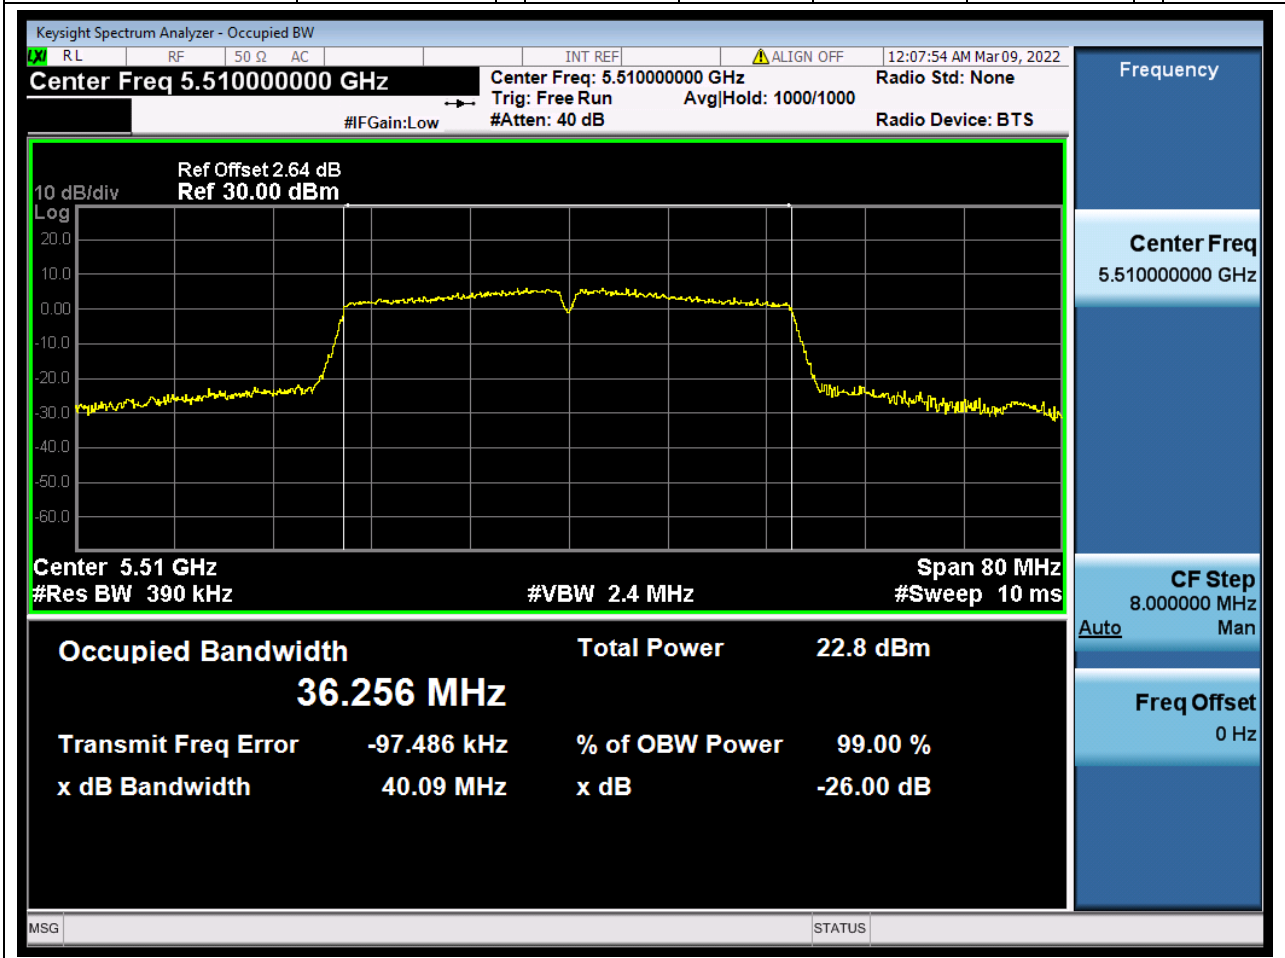

35. 802.11n_40M_Band3_L

35.1. A.2.2-99% Bandwidth(NTNV)

Center Frequency (MHz)	OBW Power (%)	RBW (MHz)	Detector	Limit (MHz)	OBW (MHz)	Verdict
5510	99	0.39	Peak	0	36.255737	Unknown