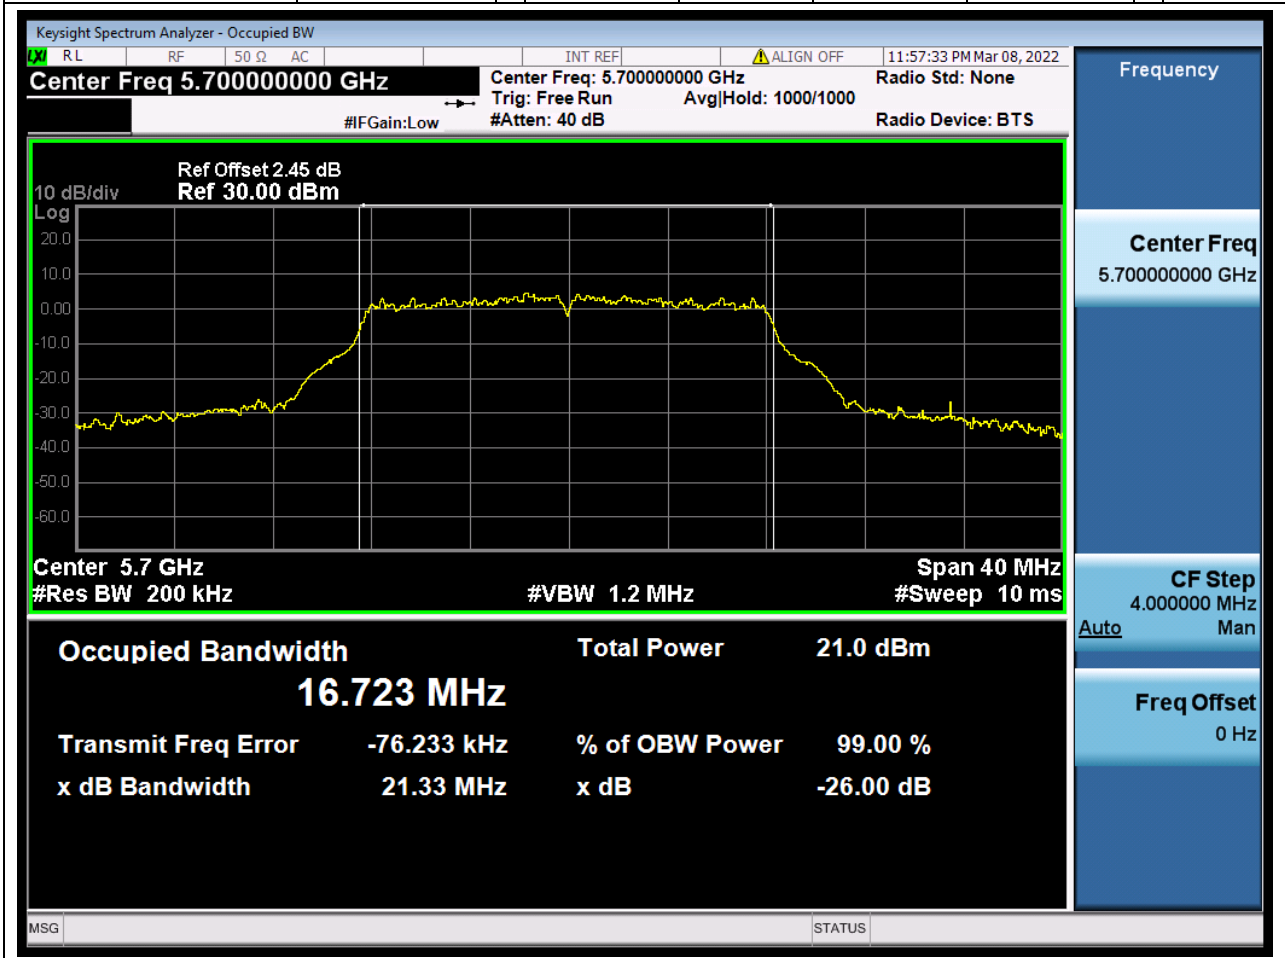

31. 802.11a_20M_Band3_H

31.1. A.2.2-99% Bandwidth(NTNV)

Center Frequency (MHz)	OBW Power (%)	RBW (MHz)	Detector	Limit (MHz)	OBW (MHz)	Verdict
5700	99	0.2	Peak	0	16.722812	Unknown