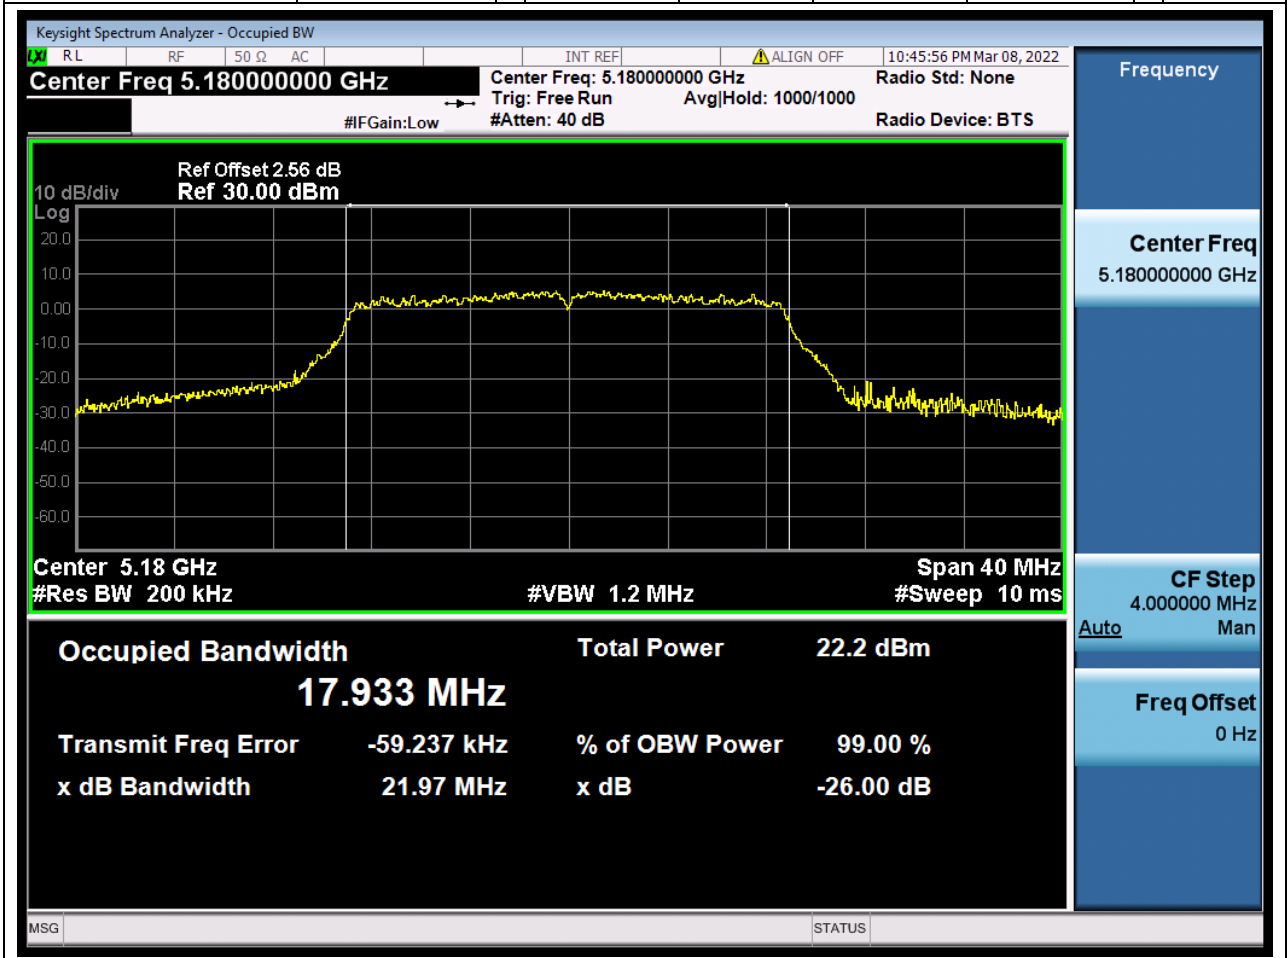

9. 802.11ac_20M_Band1_L

9.1. A.2.2-99% Bandwidth(NTNV)

Center Frequency (MHz)	OBW Power (%)	RBW (MHz)	Detector	Limit (MHz)	OBW (MHz)	Verdict
5180	99	0.2	Peak	0	17.933425	Unknown