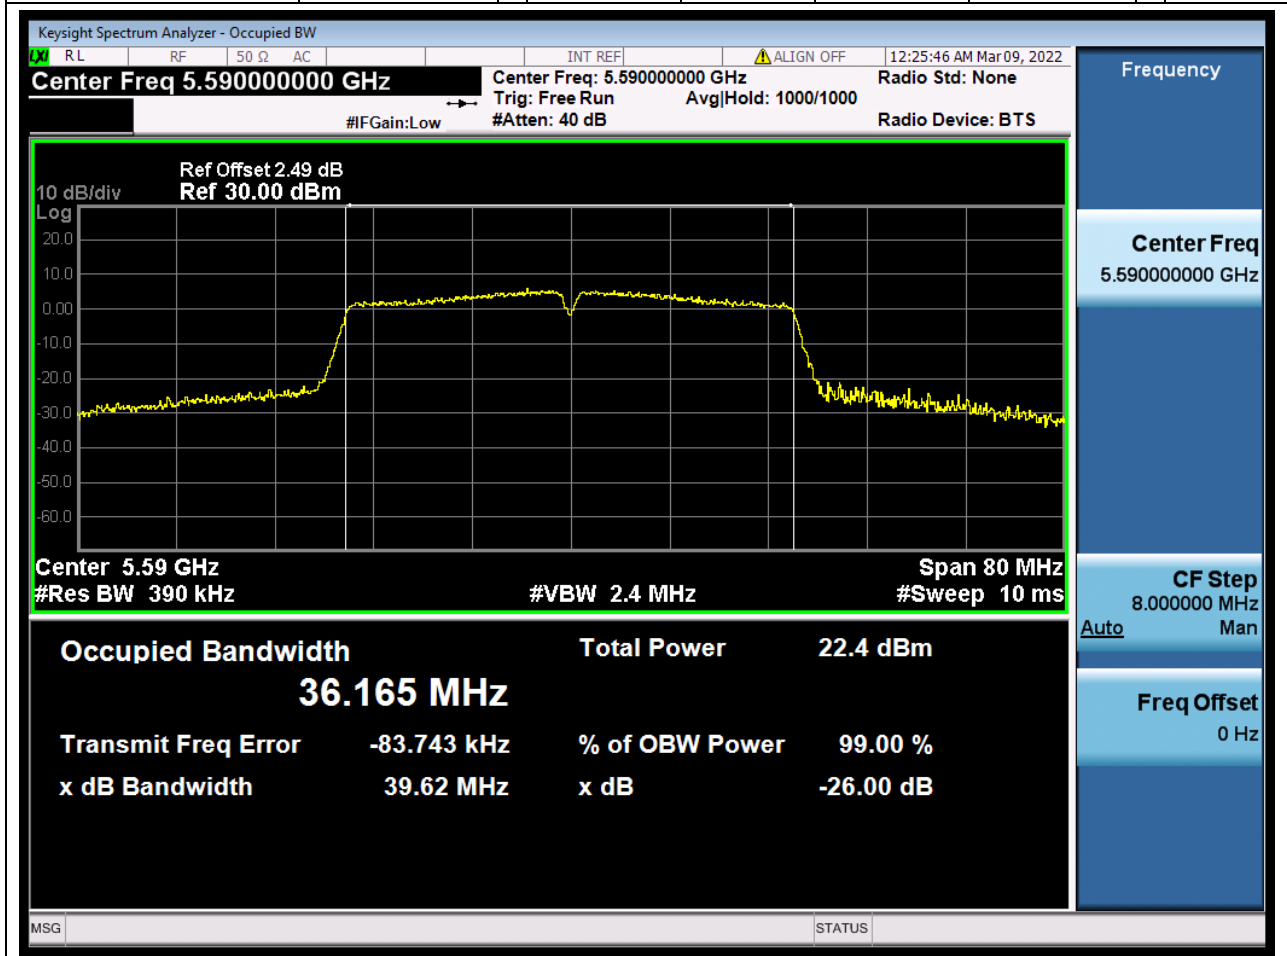

42. 802.11ac_40M_Band3_M

42.1. A.2.2-99% Bandwidth(NTNV)

Center Frequency (MHz)	OBW Power (%)	RBW (MHz)	Detector	Limit (MHz)	OBW (MHz)	Verdict
5590	99	0.39	Peak	0	36.164642	Unknown