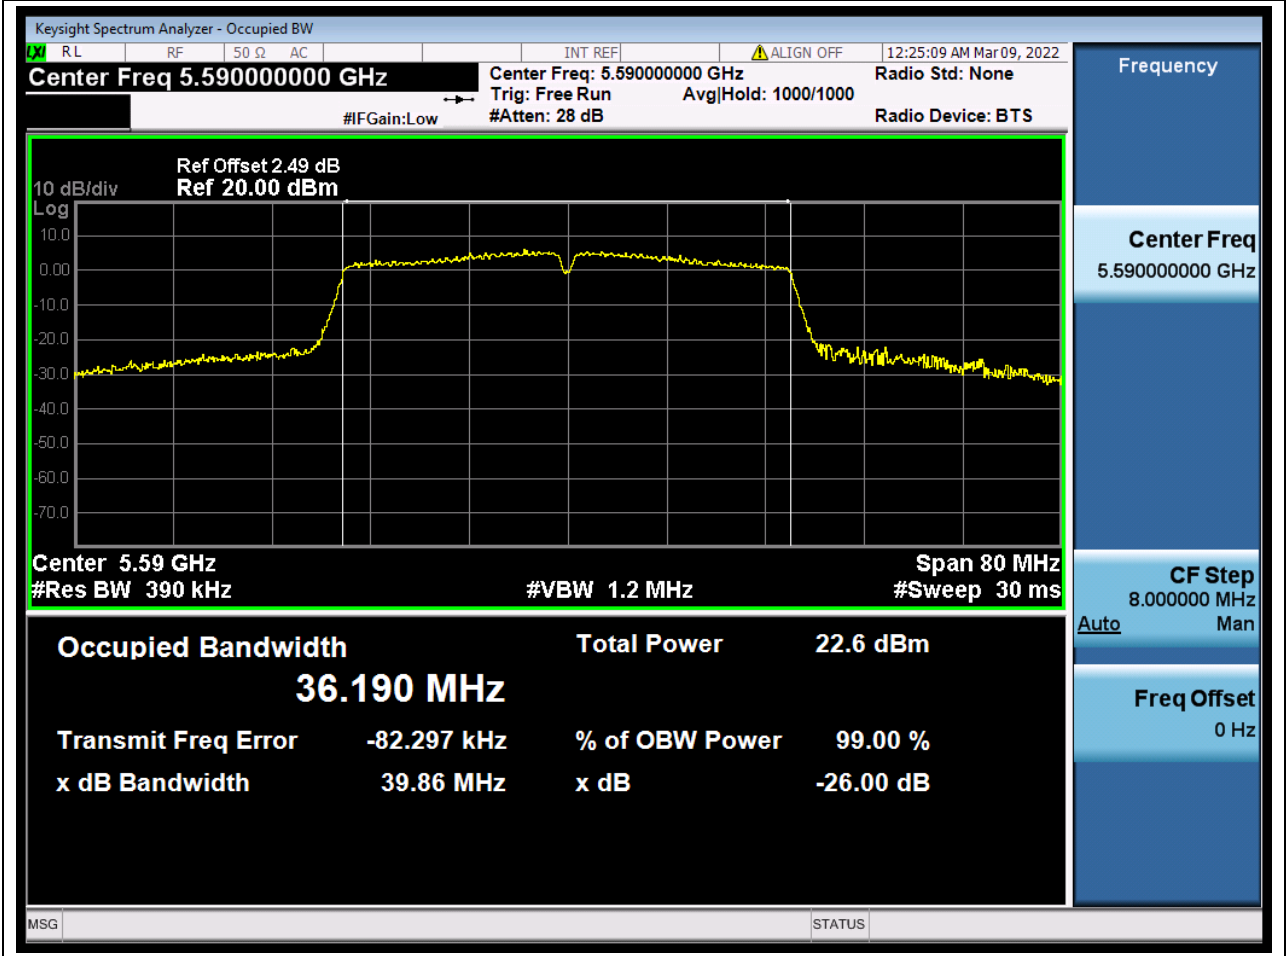

42. 802.11ac_40M_Band3_M

42.1. A.2-26dB Bandwidth(NTNV)

Center Frequency (MHz)	XdB Down	RBW (MHz)	Detector	Limit (MHz)	XdB BandWidth (MHz)	Verdict
5590	26	0.39	Peak	0	39.856983	Unknow