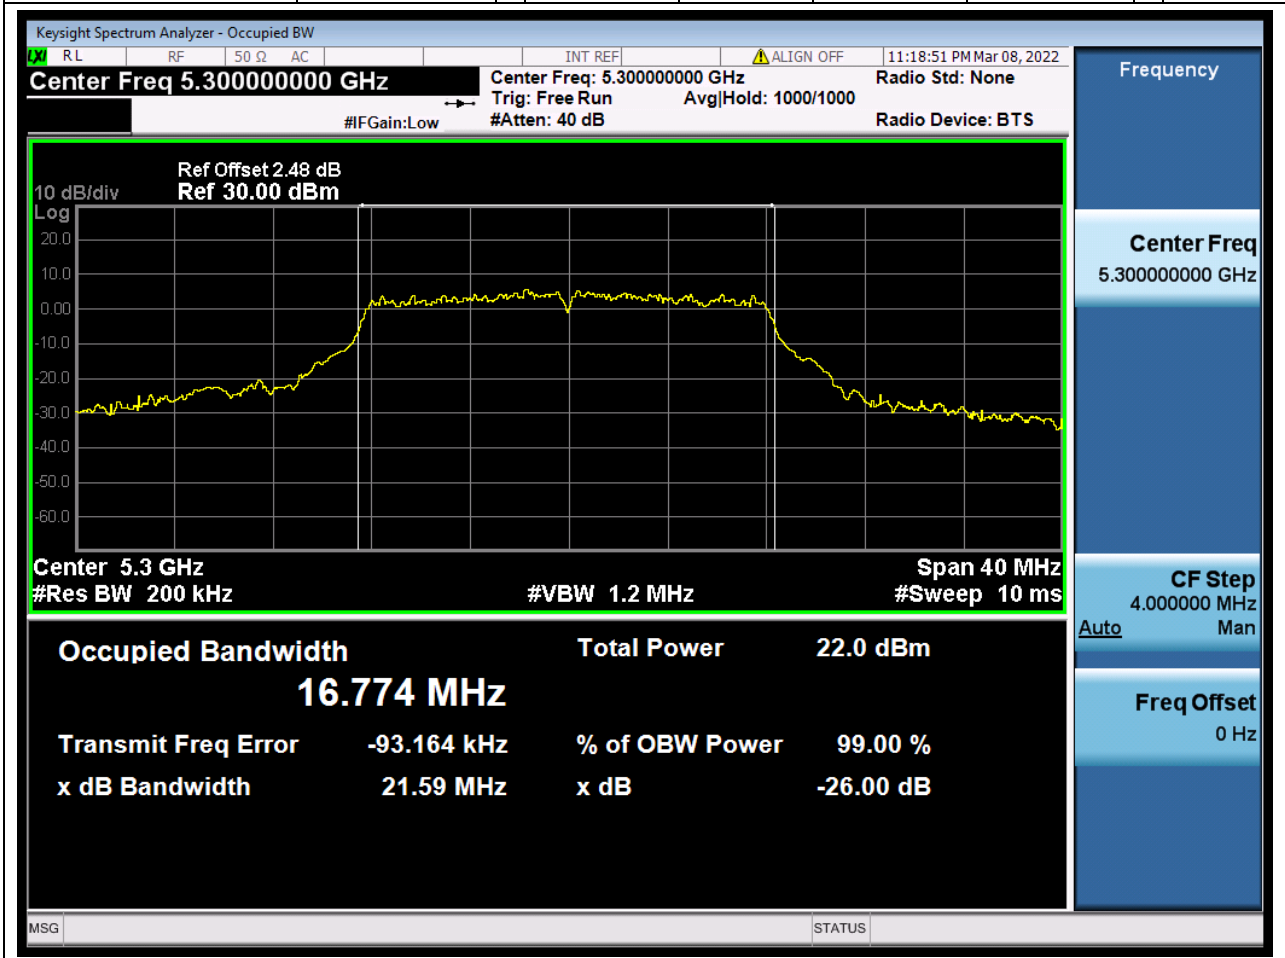

16. 802.11a_20M_Band2_M

16.2. A.2.2-99% Bandwidth(NTNV)

Center Frequency (MHz)	OBW Power (%)	RBW (MHz)	Detector	Limit (MHz)	OBW (MHz)	Verdict
5300	99	0.2	Peak	0	16.773771	Unknown