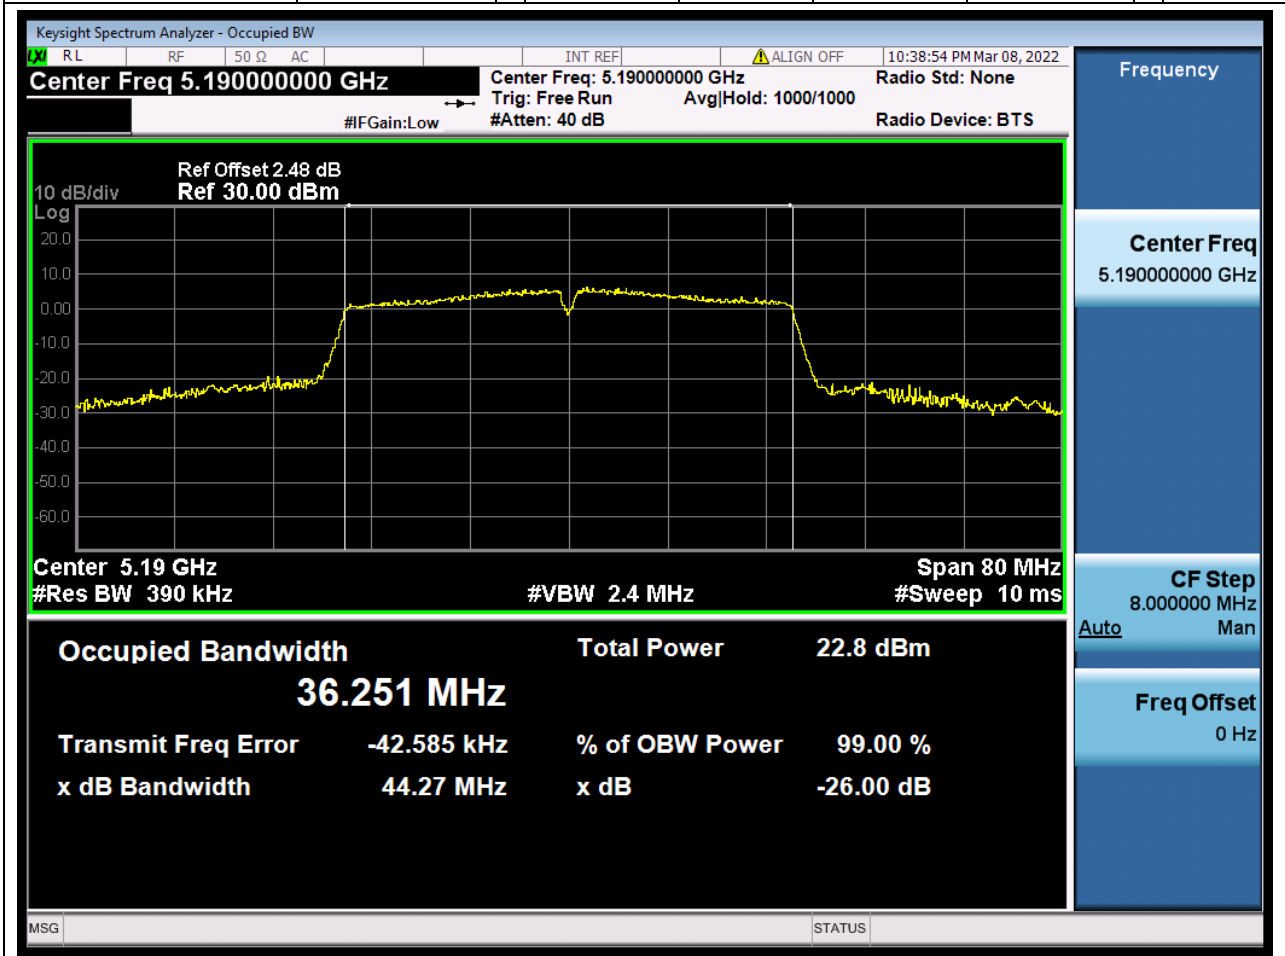

7. 802.11n_40M_Band1_L

7.1. A.2.2-99% Bandwidth(NTNV)

Center Frequency (MHz)	OBW Power (%)	RBW (MHz)	Detector	Limit (MHz)	OBW (MHz)	Verdict
5190	99	0.39	Peak	0	36.250891	Unknown