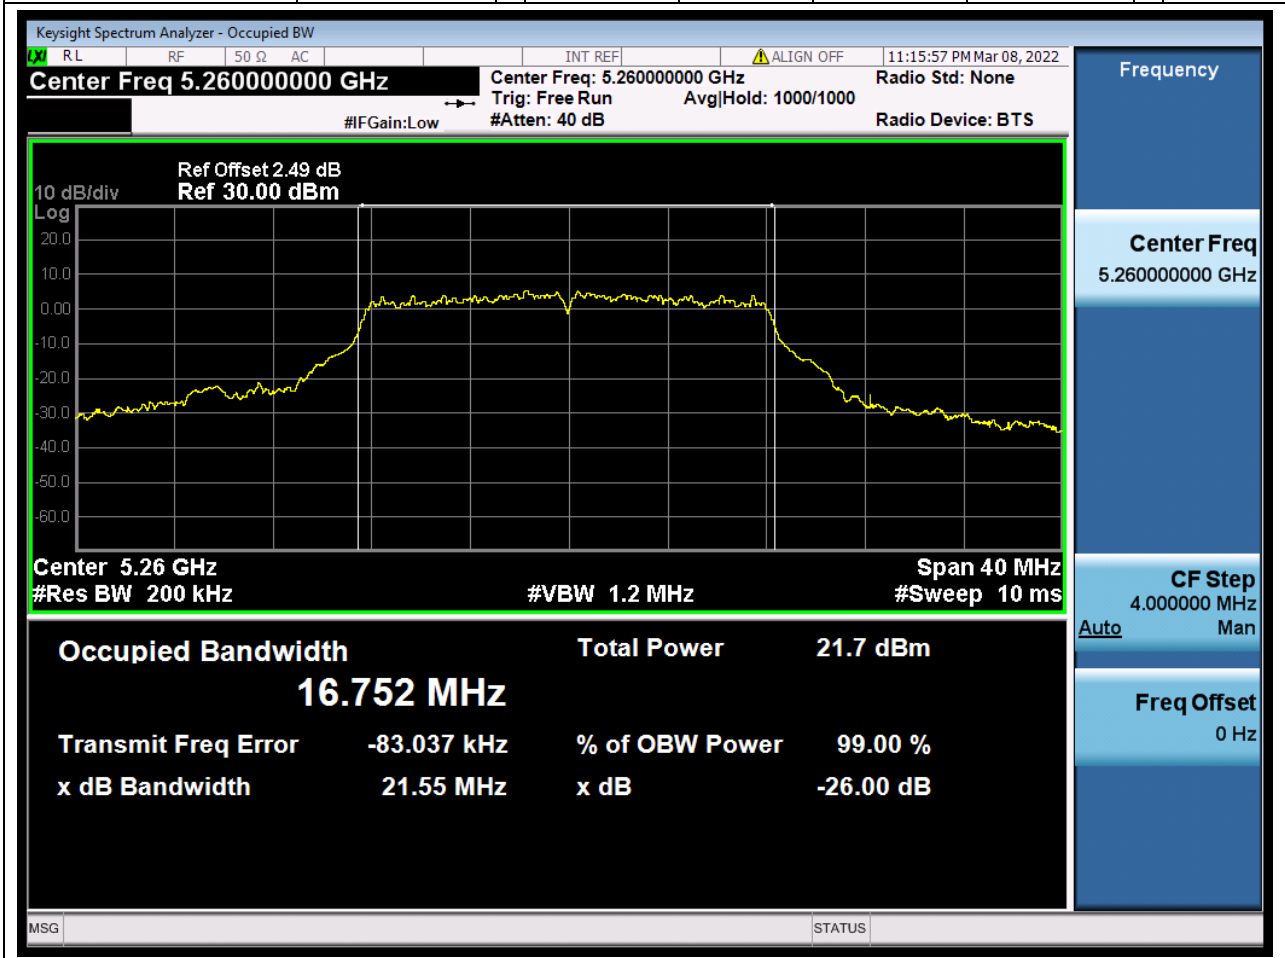

15. 802.11a_20M_Band2_L

15.2. A.2.2-99% Bandwidth(NTNV)

Center Frequency (MHz)	OBW Power (%)	RBW (MHz)	Detector	Limit (MHz)	OBW (MHz)	Verdict
5260	99	0.2	Peak	0	16.752484	Unknown