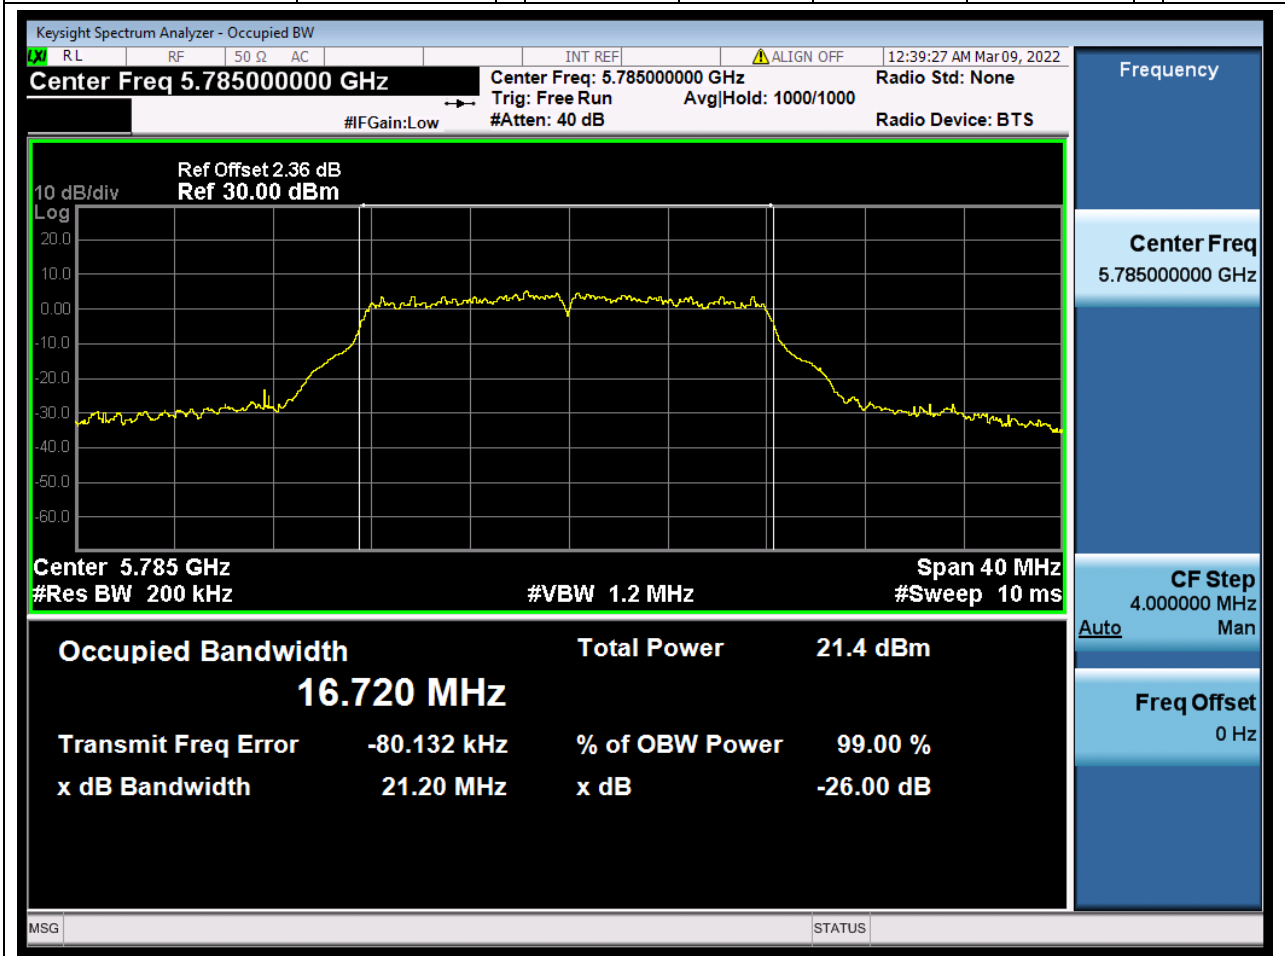

47. 802.11a_20M_Band4_M

47.1. A.2.2-99% Bandwidth(NTNV)

Center Frequency (MHz)	OBW Power (%)	RBW (MHz)	Detector	Limit (MHz)	OBW (MHz)	Verdict
5785	99	0.2	Peak	0	16.719768	Unknown