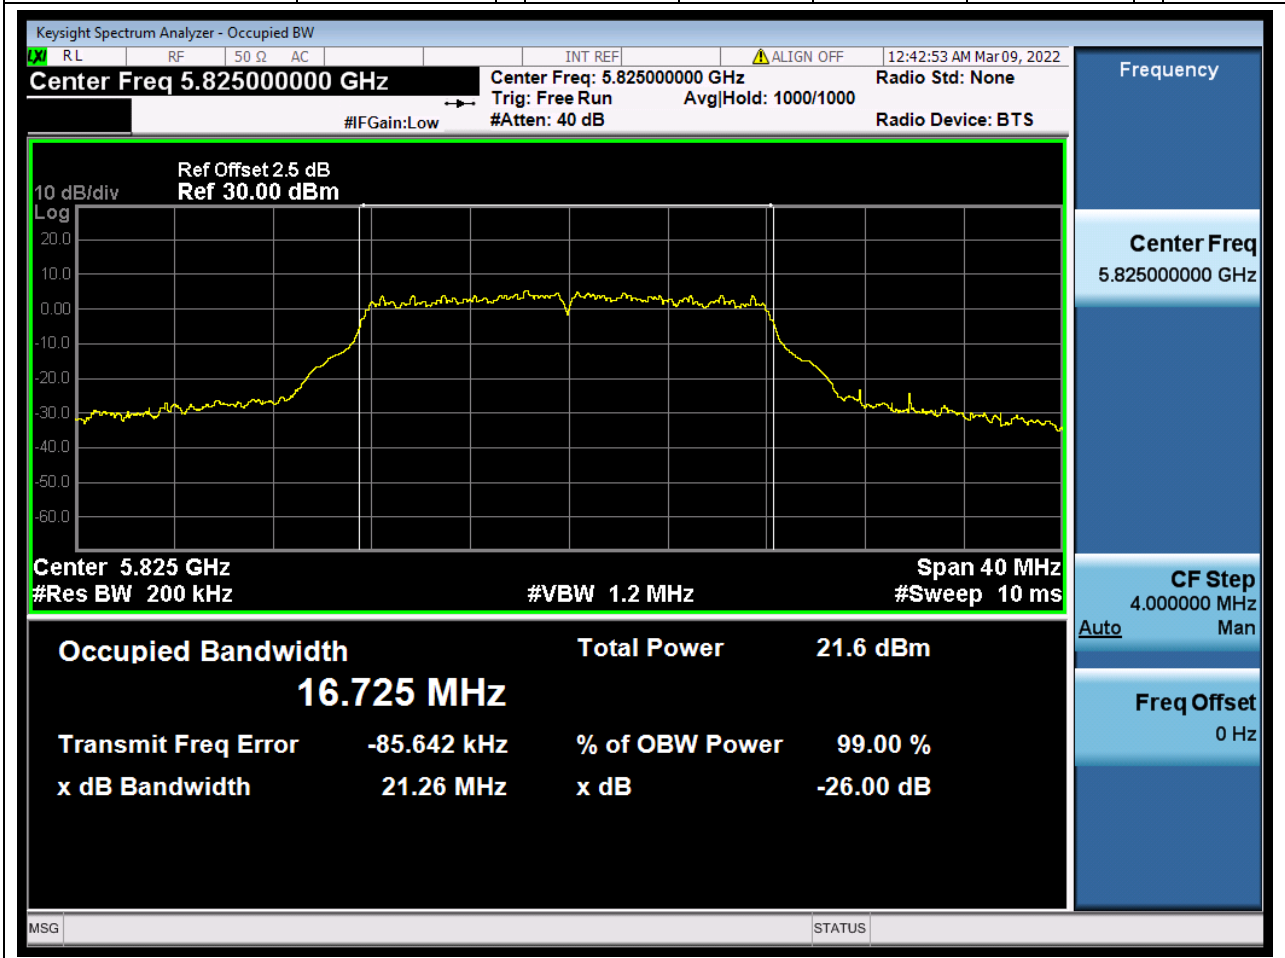

48. 802.11a_20M_Band4_H

48.1. A.2.2-99% Bandwidth(NTNV)

Center Frequency (MHz)	OBW Power (%)	RBW (MHz)	Detector	Limit (MHz)	OBW (MHz)	Verdict
5825	99	0.2	Peak	0	16.725005	Unknown