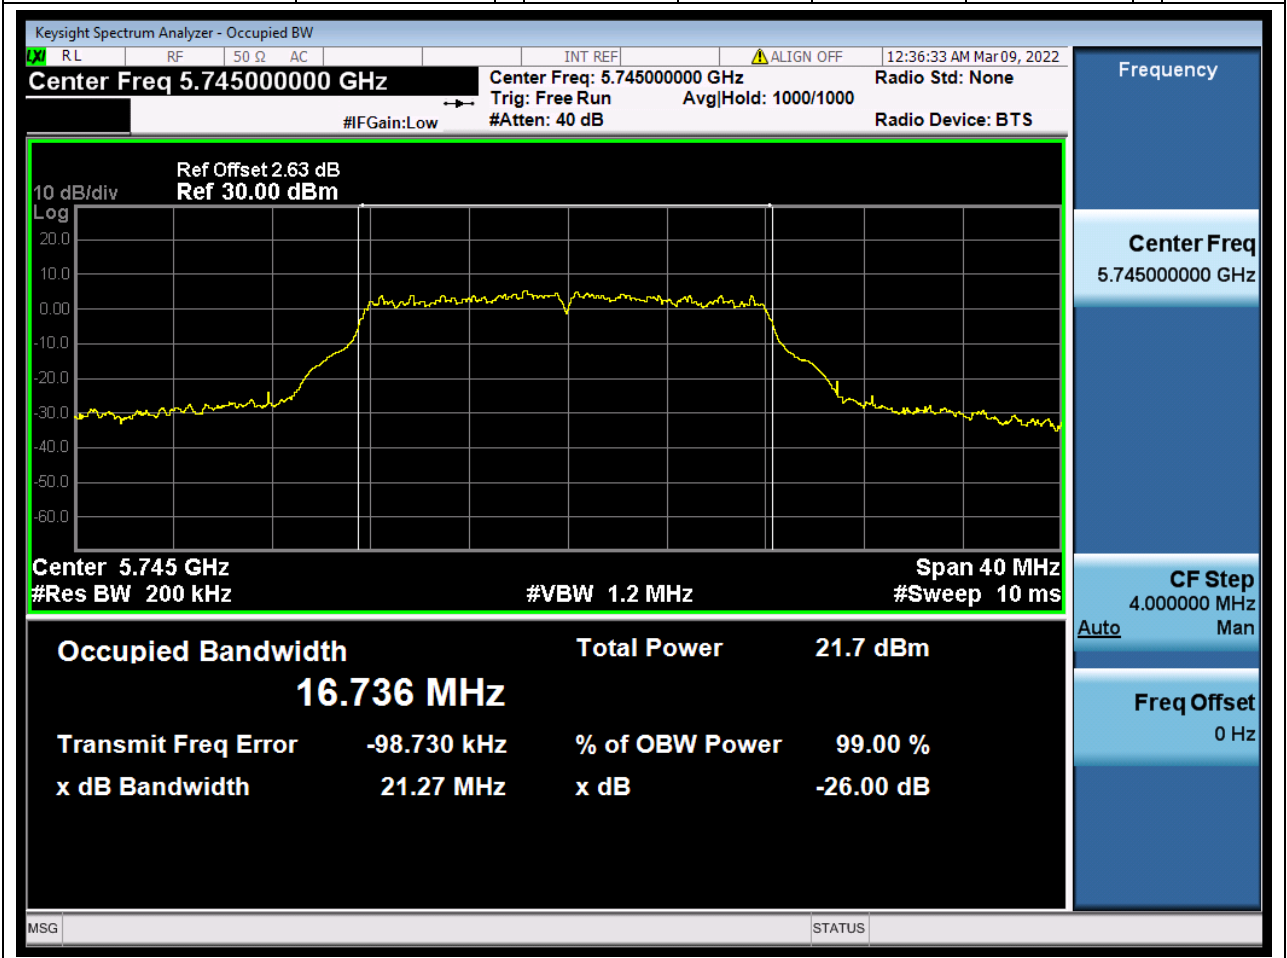

46. 802.11a_20M_Band4_L

46.1. A.2.2-99% Bandwidth(NTNV)

Center Frequency (MHz)	OBW Power (%)	RBW (MHz)	Detector	Limit (MHz)	OBW (MHz)	Verdict
5745	99	0.2	Peak	0	16.735535	Unknown