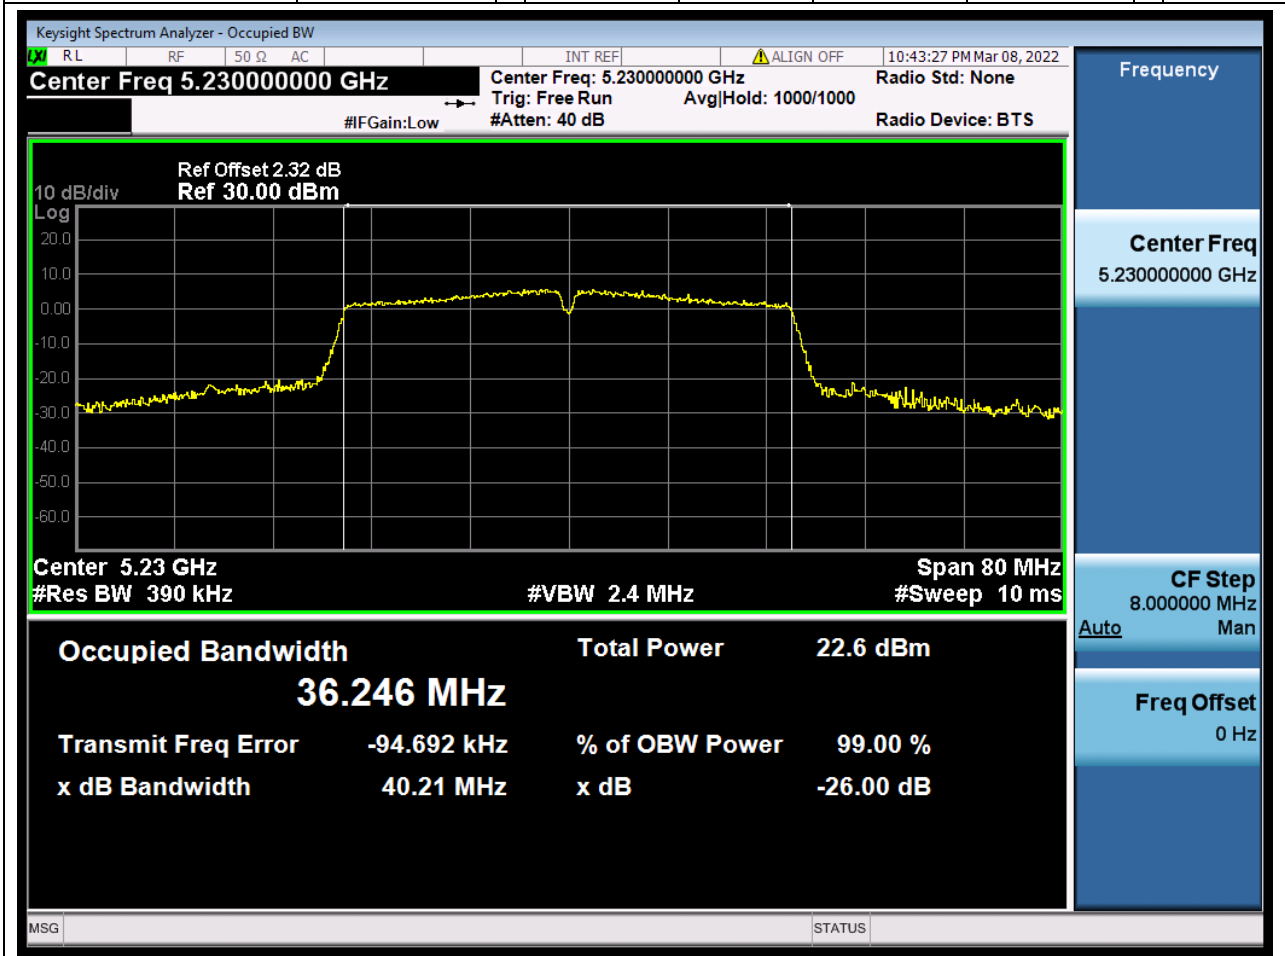

8. 802.11n_40M_Band1_H

8.1. A.2.2-99% Bandwidth(NTNV)

Center Frequency (MHz)	OBW Power (%)	RBW (MHz)	Detector	Limit (MHz)	OBW (MHz)	Verdict
5230	99	0.39	Peak	0	36.246336	Unknown