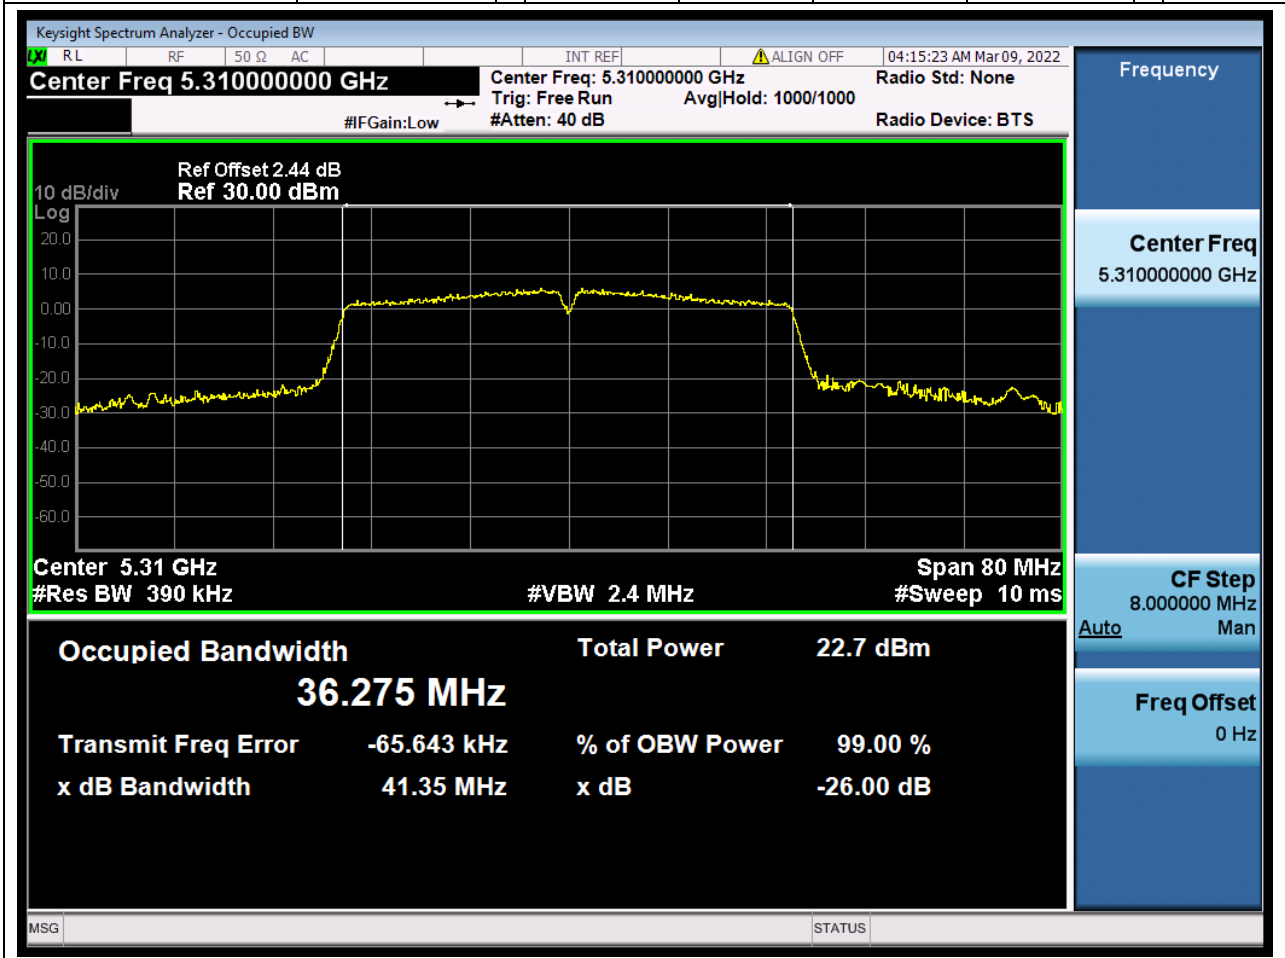

22. 802.11n_40M_Band2_H

22.1. A.2.2-99% Bandwidth(NTNV)

Center Frequency (MHz)	OBW Power (%)	RBW (MHz)	Detector	Limit (MHz)	OBW (MHz)	Verdict
5310	99	0.39	Peak	0	36.275216	Unknown