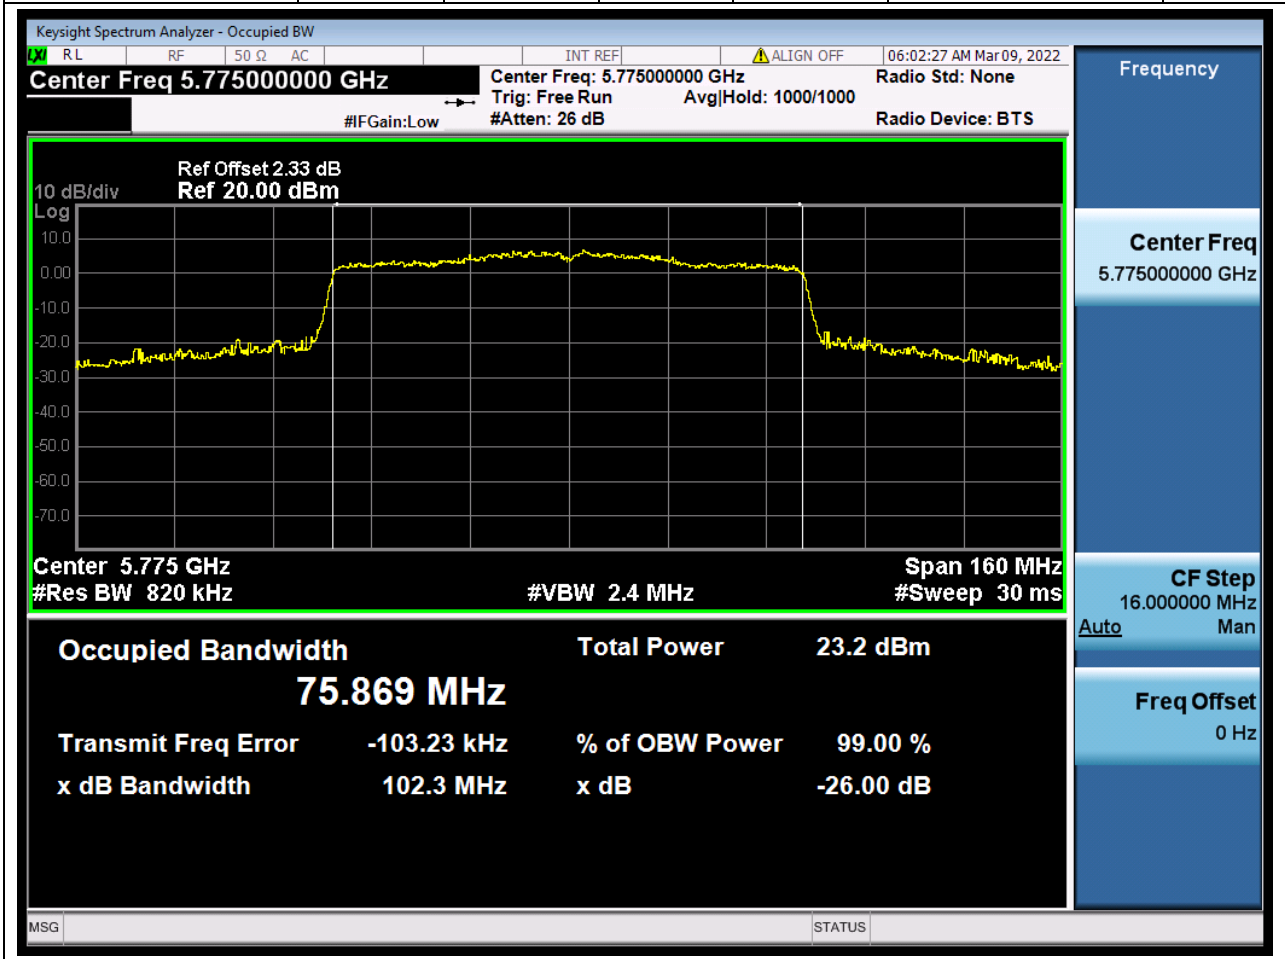

59. 802.11ac_80M_Band4_M

59.1. A.2-26dB Bandwidth(NTNV)

Center Frequency (MHz)	XdB Down	RBW (MHz)	Detector	Limit (MHz)	XdB BandWidth (MHz)	Verdict
5775	26	0.82	Peak	0	102.332377	Unknow