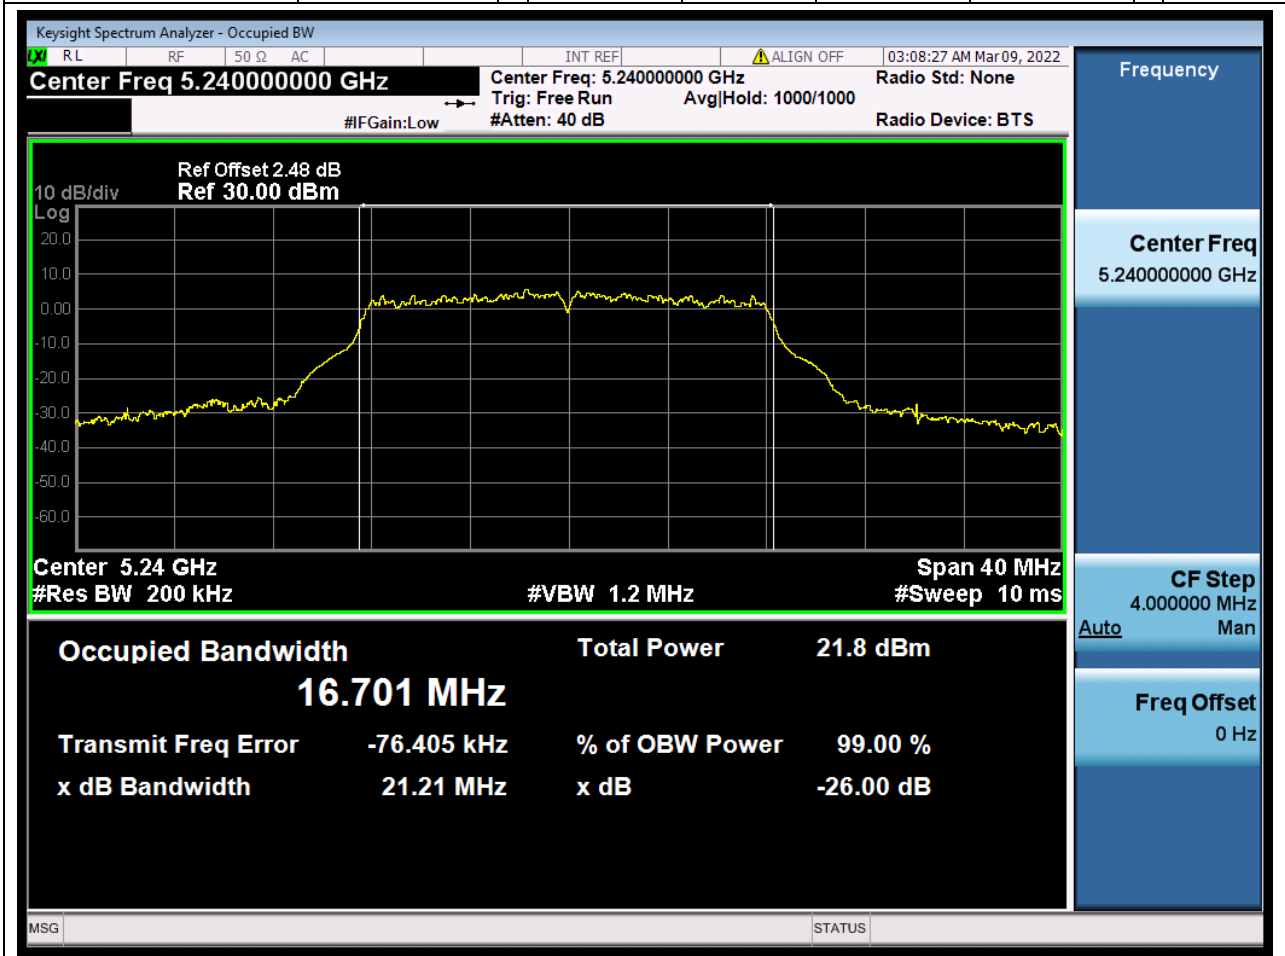

3. 802.11a_20M_Band1_H

3.1. A.2.2-99% Bandwidth(NTNV)

Center Frequency (MHz)	OBW Power (%)	RBW (MHz)	Detector	Limit (MHz)	OBW (MHz)	Verdict
5240	99	0.2	Peak	0	16.70097	Unknown