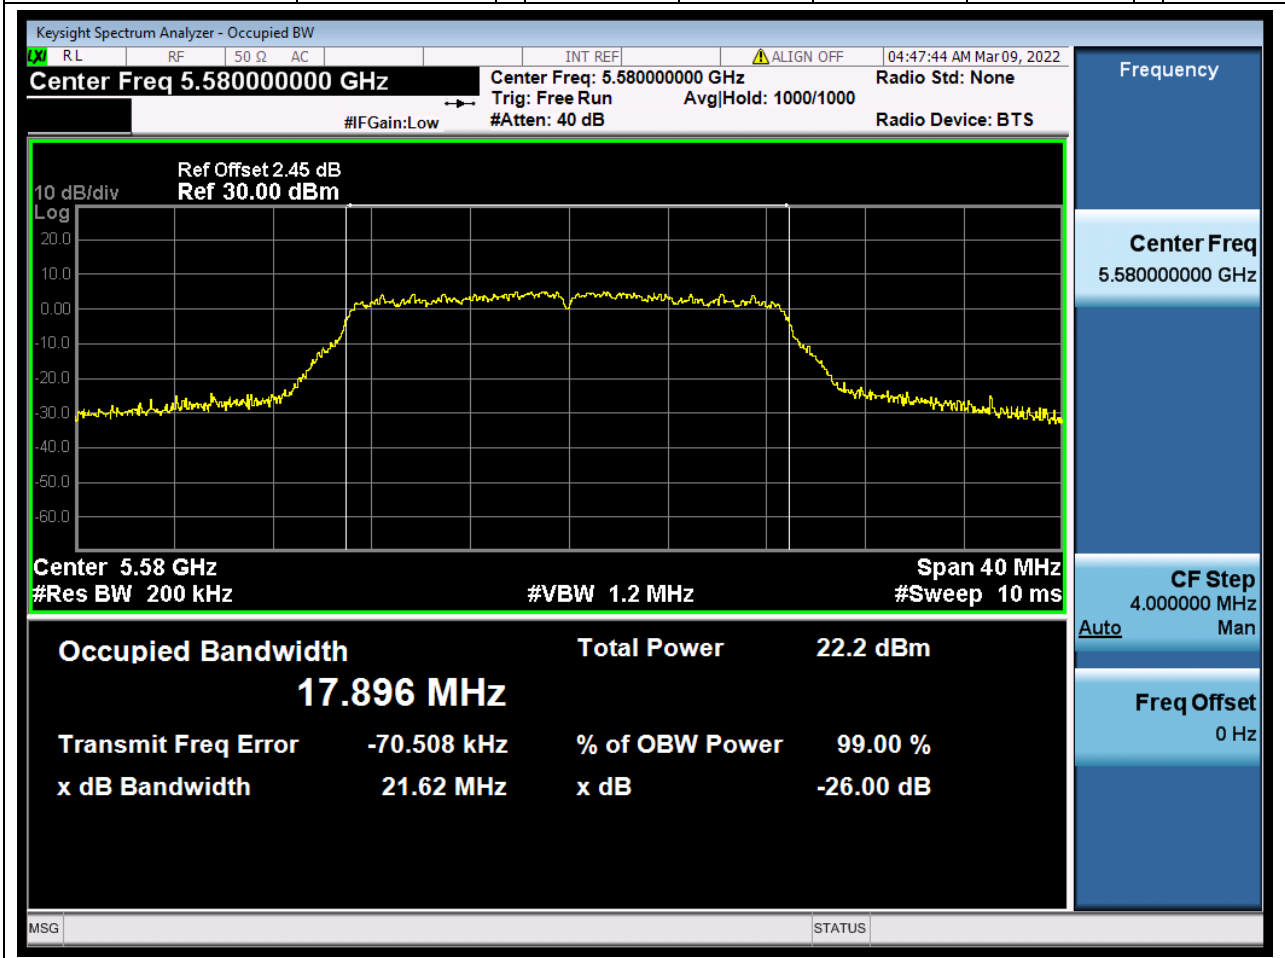

33. 802.11n_20M_Band3_M

33.1. A.2.2-99% Bandwidth(NTNV)

Center Frequency (MHz)	OBW Power (%)	RBW (MHz)	Detector	Limit (MHz)	OBW (MHz)	Verdict
5580	99	0.2	Peak	0	17.896259	Unknown