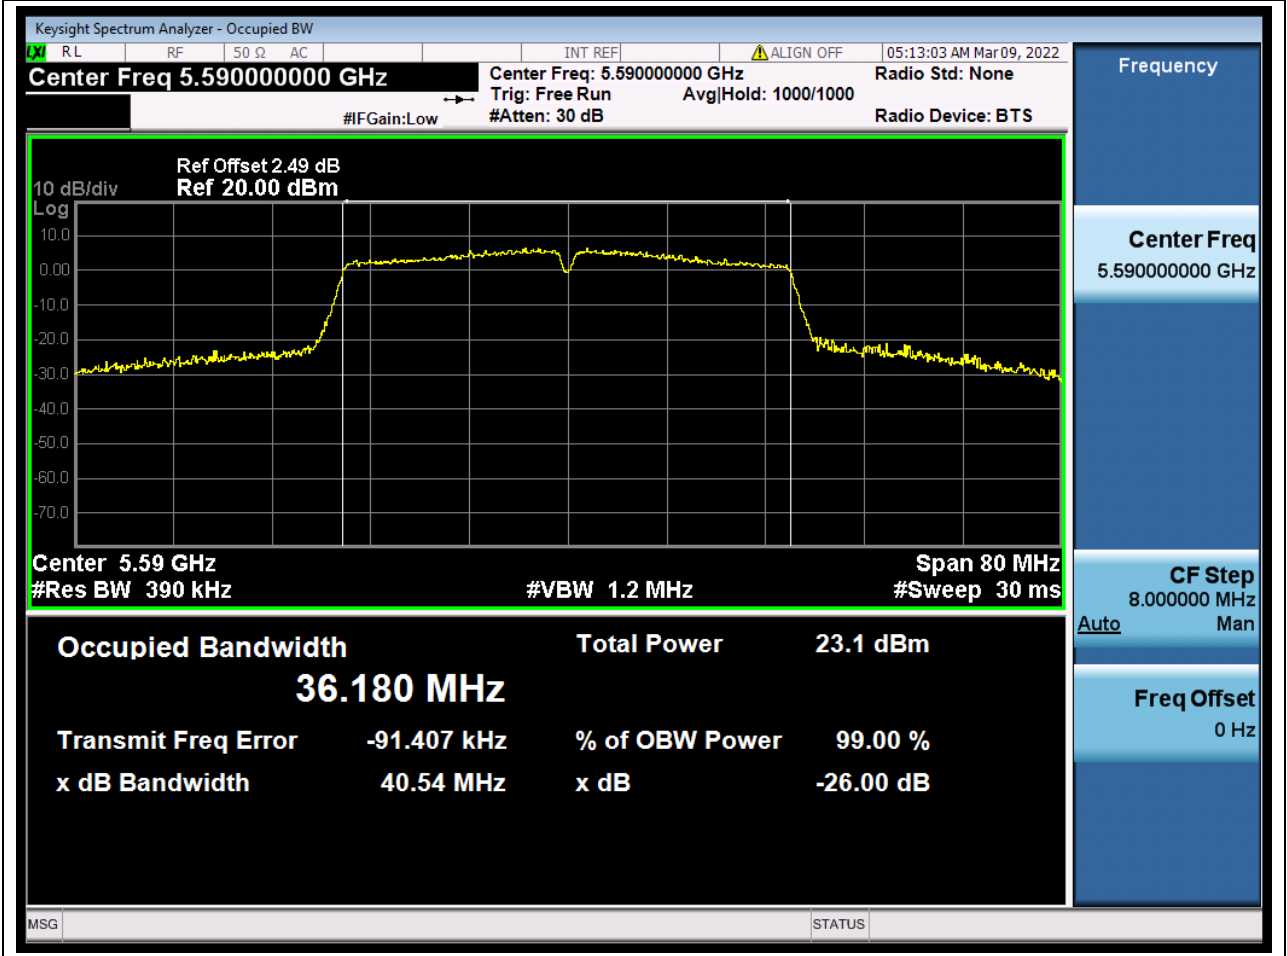

42. 802.11ac_40M_Band3_M

42.1. A.2-26dB Bandwidth(NTNV)

Center Frequency (MHz)	XdB Down	RBW (MHz)	Detector	Limit (MHz)	XdB BandWidth (MHz)	Verdict
5590	26	0.39	Peak	0	40.538444	Unknow