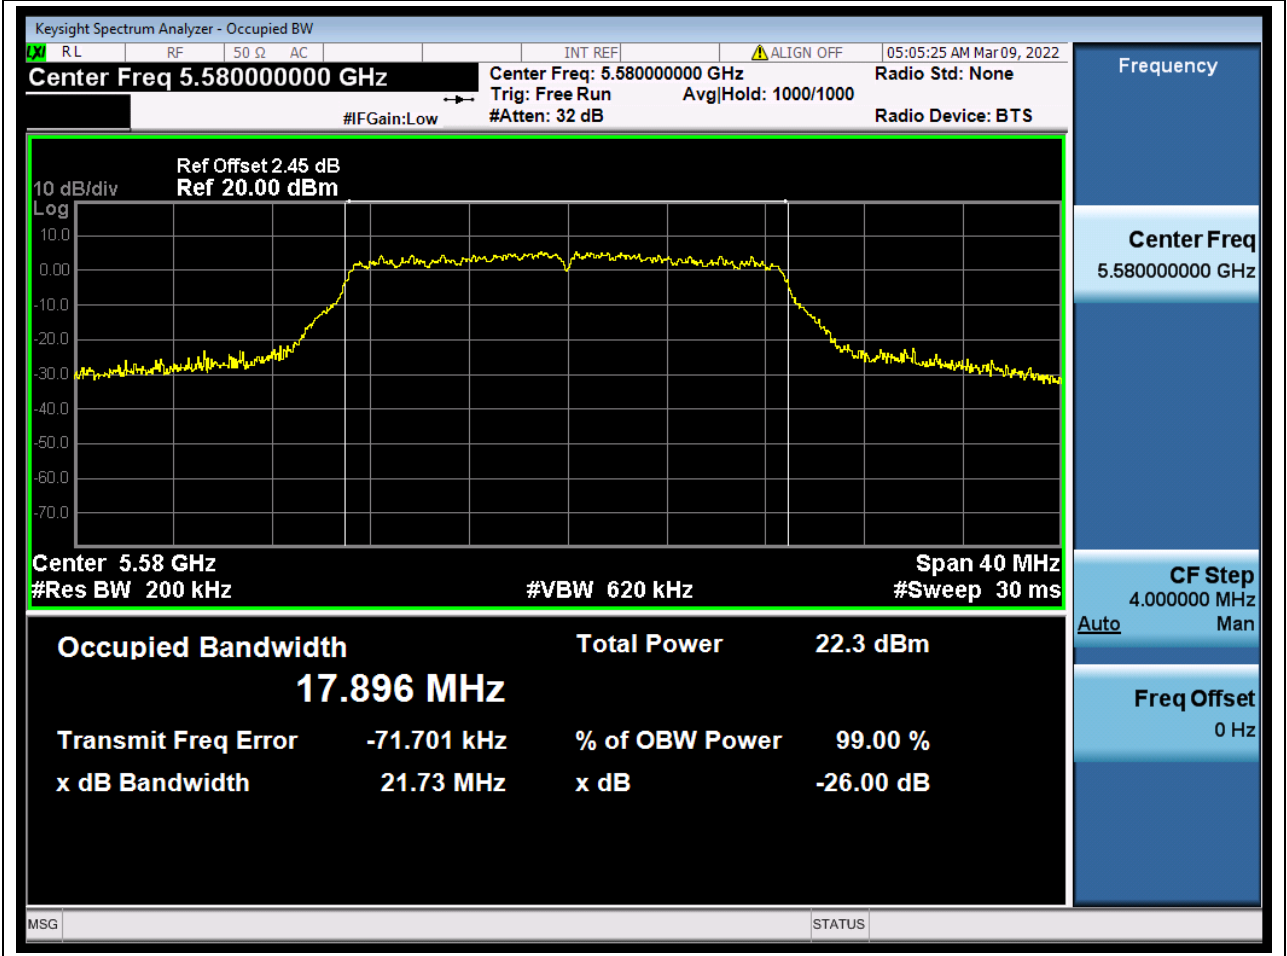

39. 802.11ac_20M_Band3_M

39.1. A.2-26dB Bandwidth(NTNV)

Center Frequency (MHz)	XdB Down	RBW (MHz)	Detector	Limit (MHz)	XdB BandWidth (MHz)	Verdict
5580	26	0.2	Peak	0	21.727729	Unknow