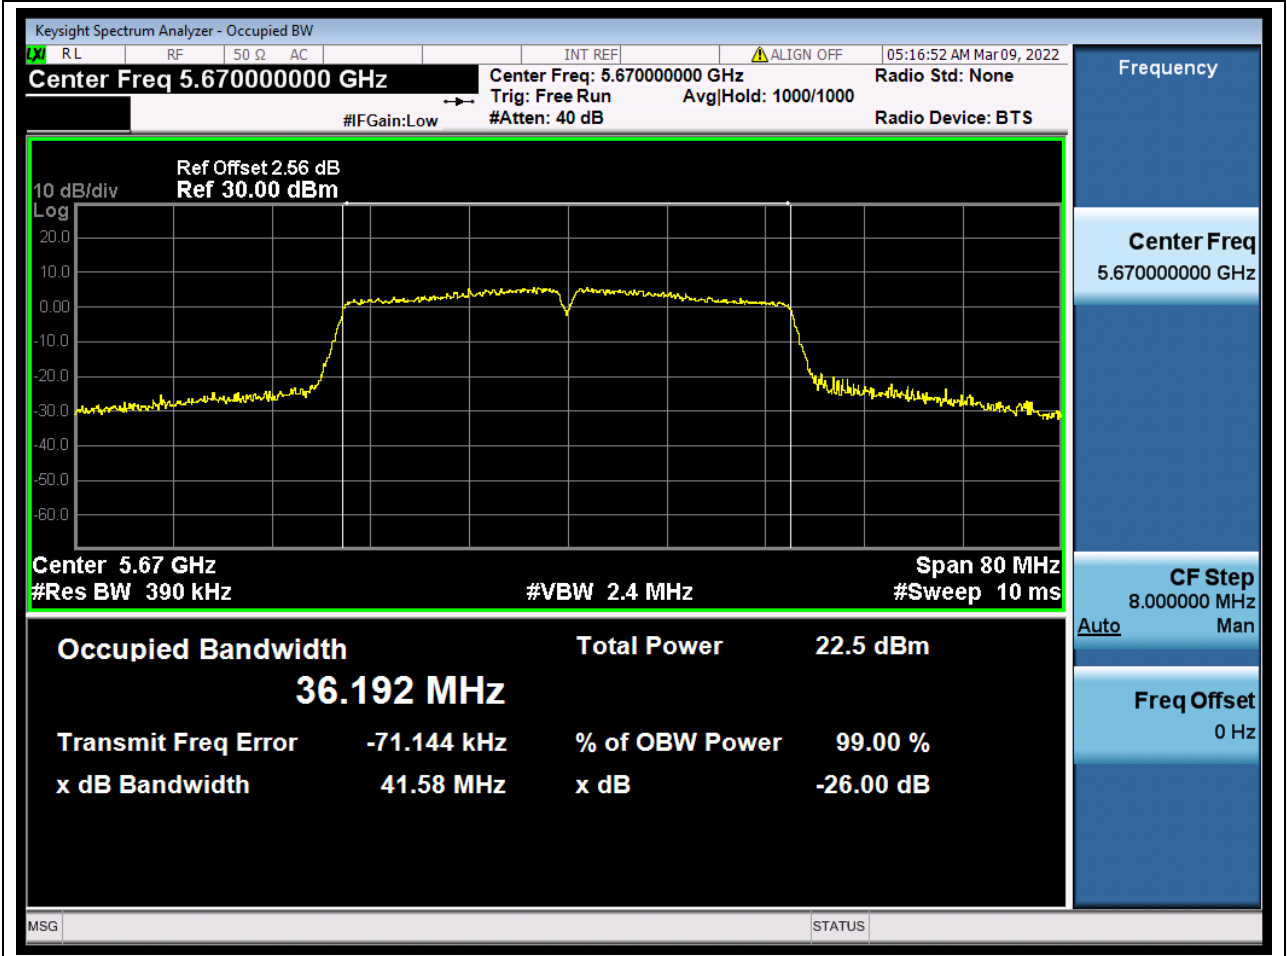

43. 802.11ac_40M_Band3_H

43.1. A.2.2-99% Bandwidth(NTNV)

Center Frequency (MHz)	OBW Power (%)	RBW (MHz)	Detector	Limit (MHz)	OBW (MHz)	Verdict
5670	99	0.39	Peak	0	36.192237	Unknown