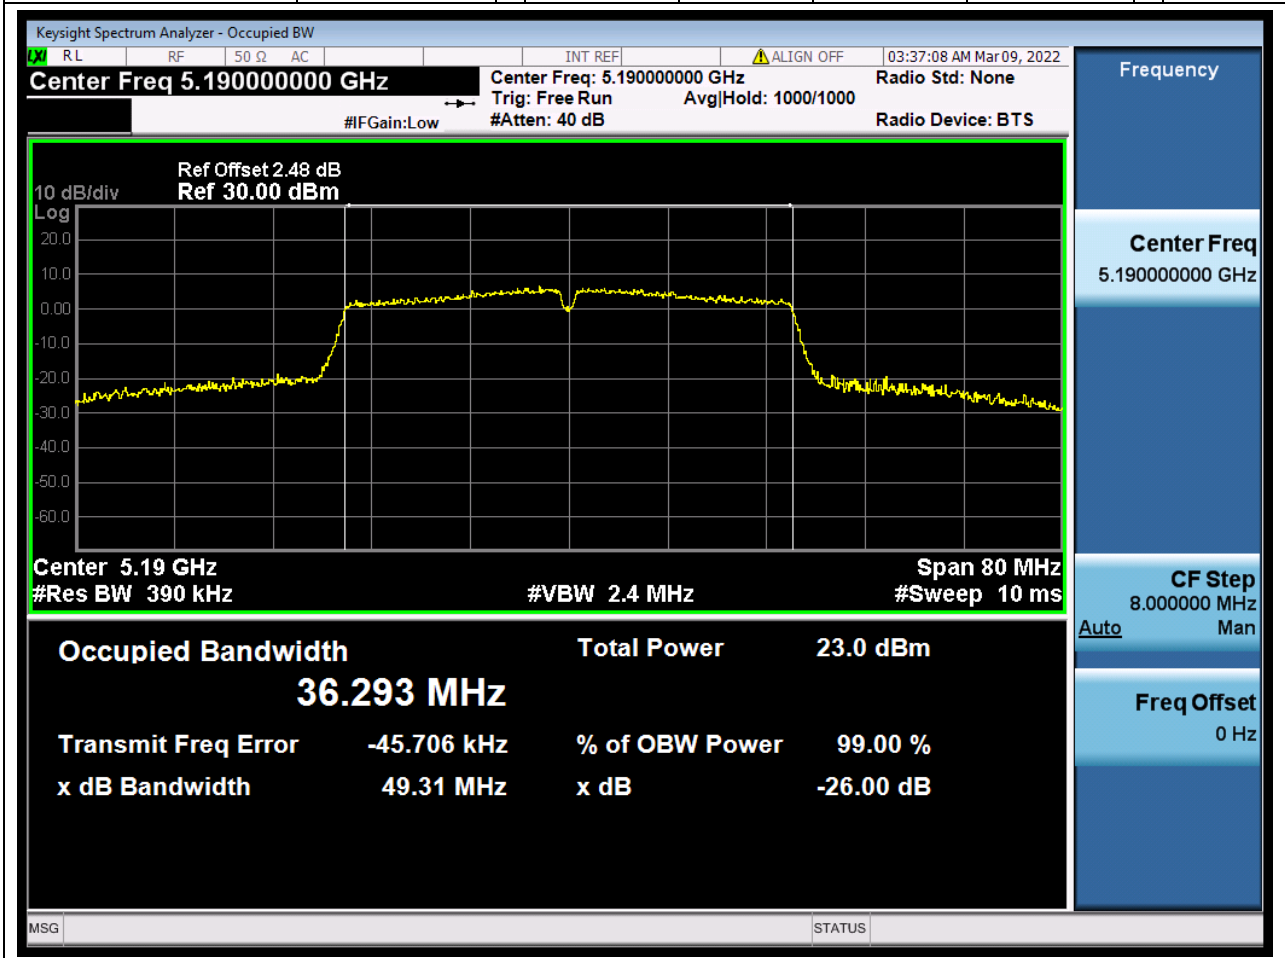

12. 802.11ac_40M_Band1_L

12.1. A.2.2-99% Bandwidth(NTNV)

Center Frequency (MHz)	OBW Power (%)	RBW (MHz)	Detector	Limit (MHz)	OBW (MHz)	Verdict
5190	99	0.39	Peak	0	36.293309	Unknown