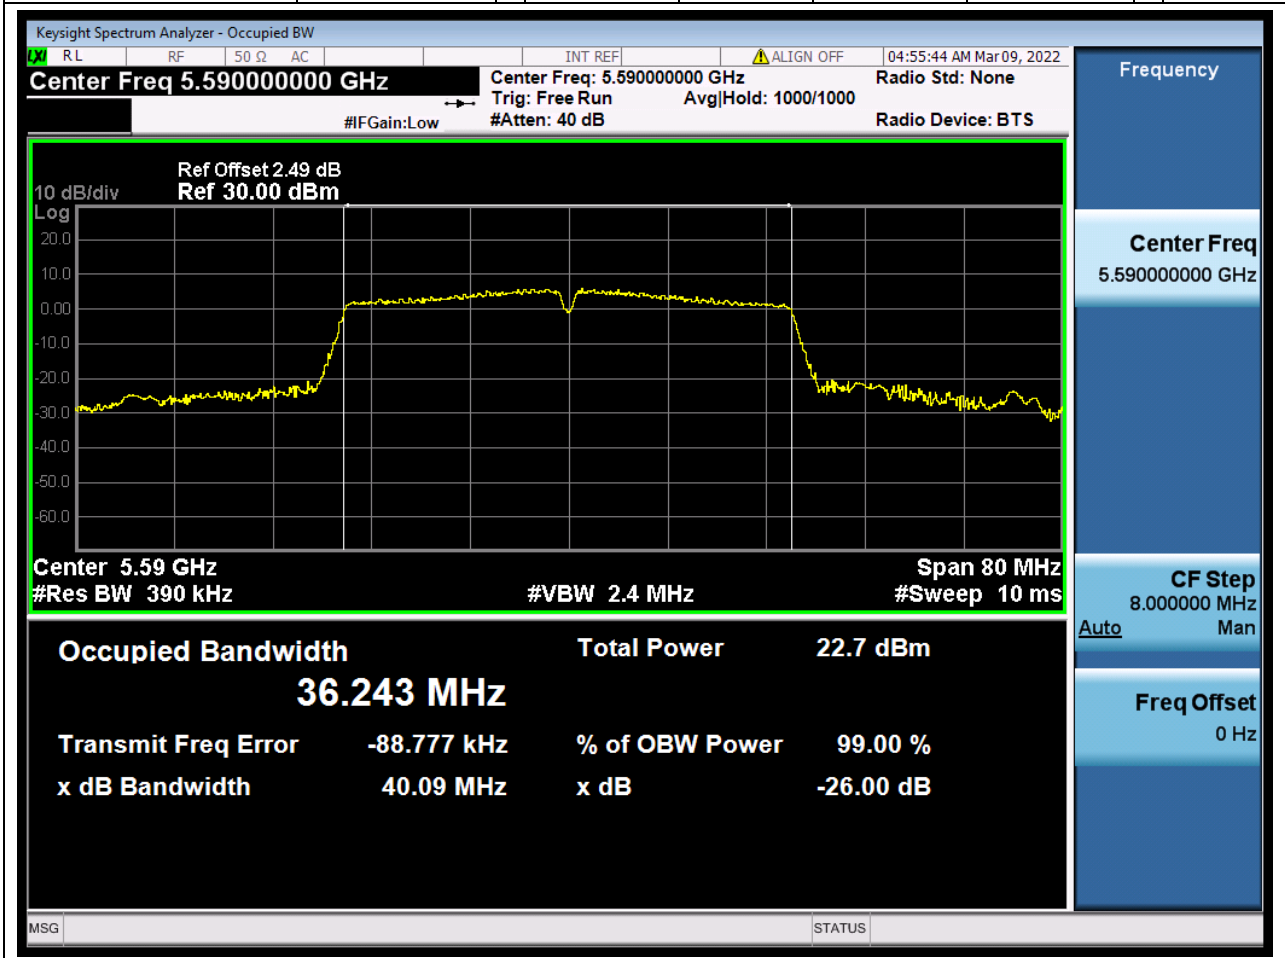

36. 802.11n_40M_Band3_M

36.1. A.2.2-99% Bandwidth(NTNV)

Center Frequency (MHz)	OBW Power (%)	RBW (MHz)	Detector	Limit (MHz)	OBW (MHz)	Verdict
5590	99	0.39	Peak	0	36.242963	Unknown