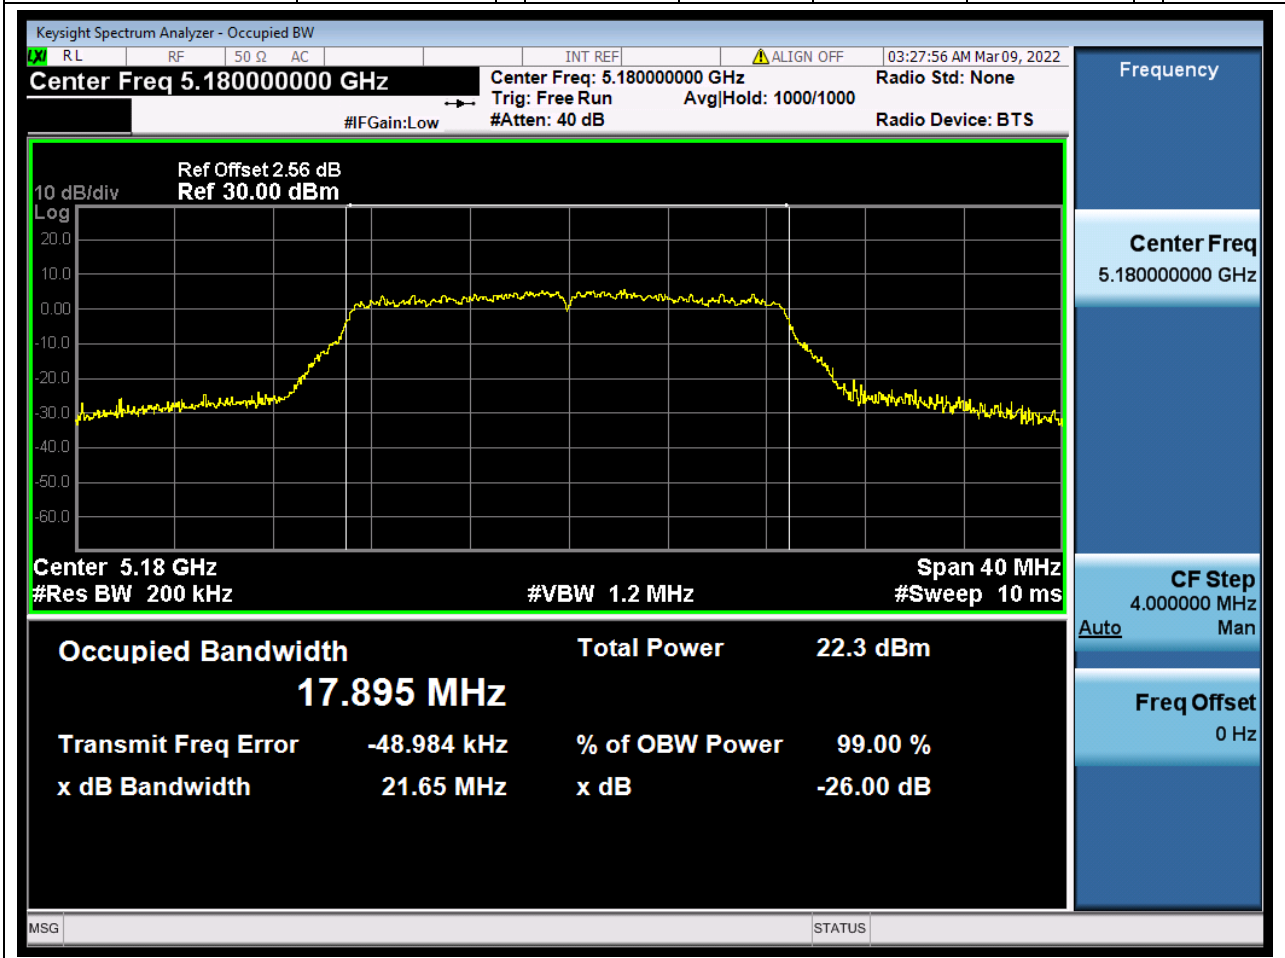

9. 802.11ac_20M_Band1_L

9.1. A.2.2-99% Bandwidth(NTNV)

Center Frequency (MHz)	OBW Power (%)	RBW (MHz)	Detector	Limit (MHz)	OBW (MHz)	Verdict
5180	99	0.2	Peak	0	17.895049	Unknown