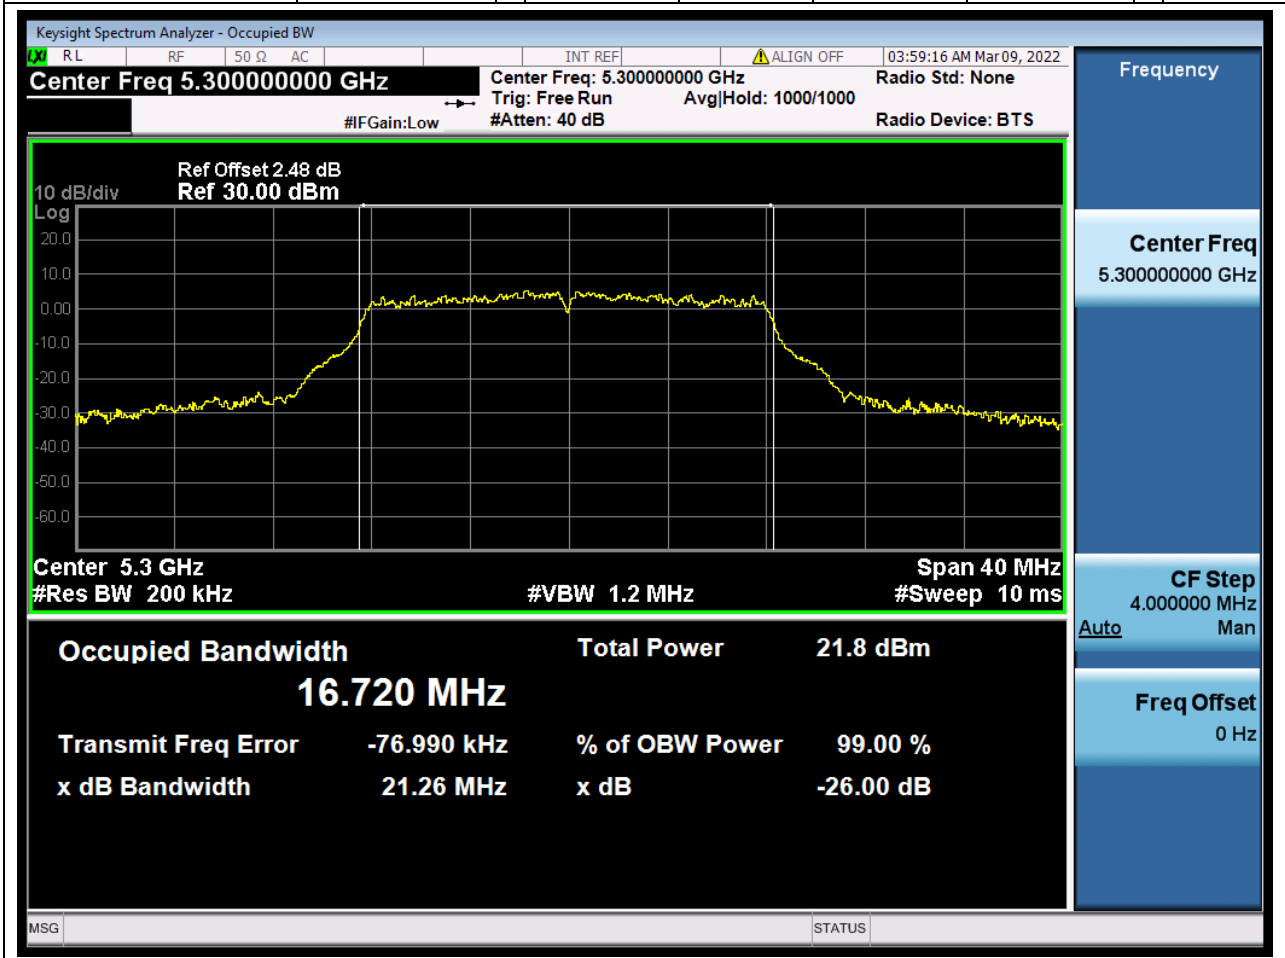

16. 802.11a_20M_Band2_M

16.1. A.2.2-99% Bandwidth(NTNV)

Center Frequency (MHz)	OBW Power (%)	RBW (MHz)	Detector	Limit (MHz)	OBW (MHz)	Verdict
5300	99	0.2	Peak	0	16.719503	Unknown