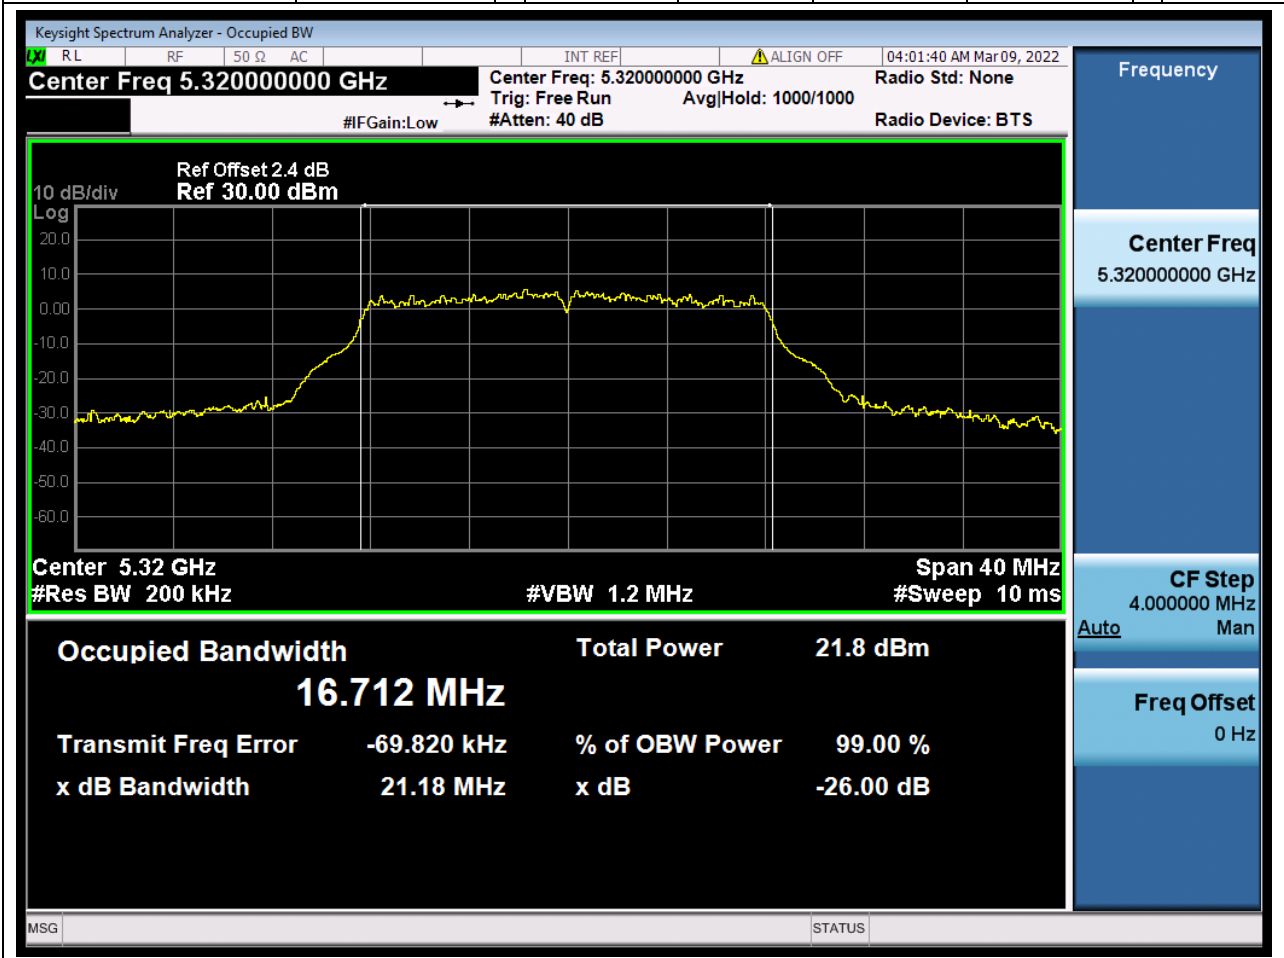

17. 802.11a_20M_Band2_H

17.1. A.2.2-99% Bandwidth(NTNV)

Center Frequency (MHz)	OBW Power (%)	RBW (MHz)	Detector	Limit (MHz)	OBW (MHz)	Verdict
5320	99	0.2	Peak	0	16.711519	Unknown