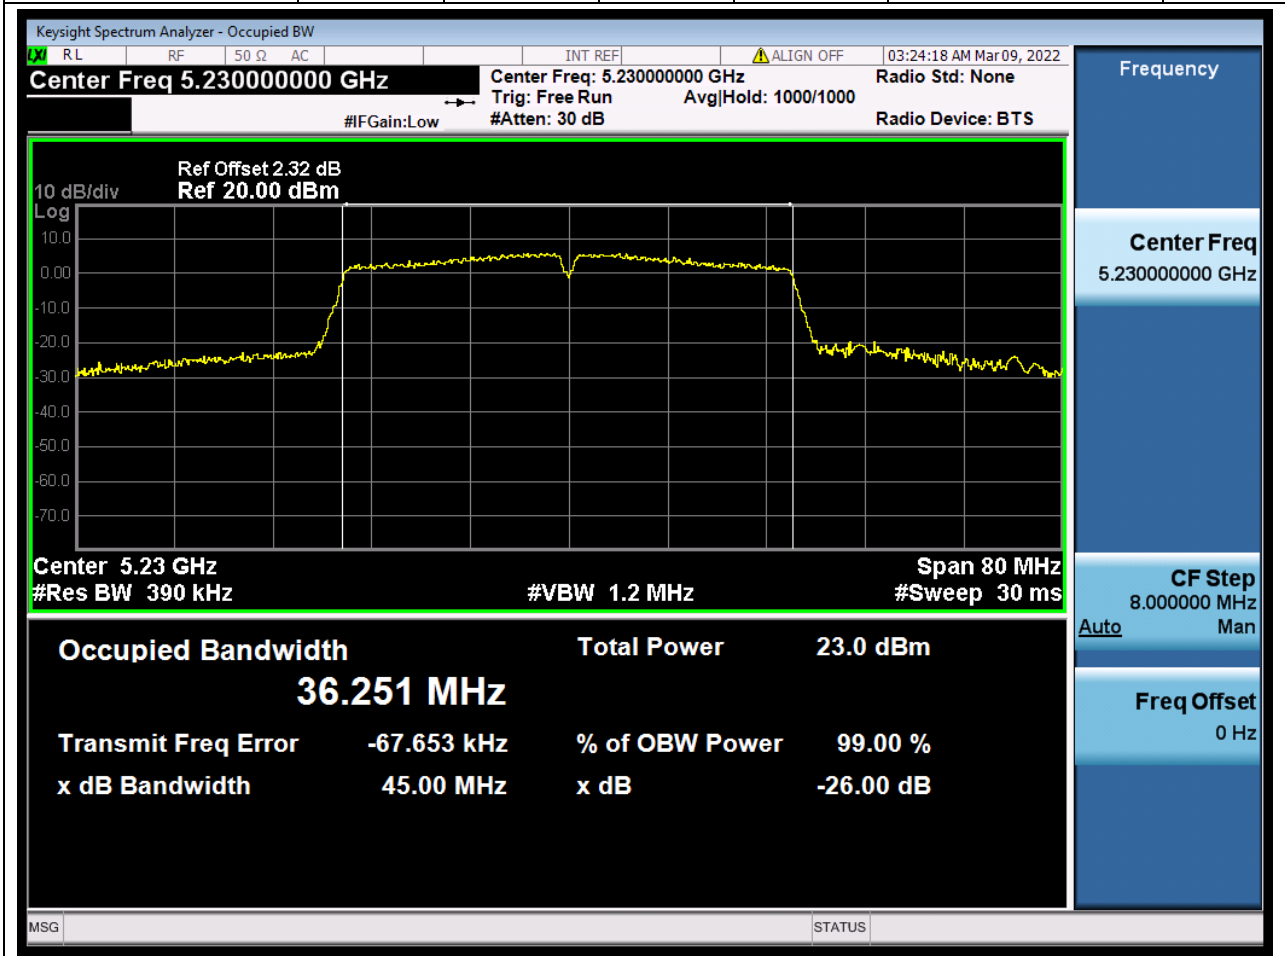

8. 802.11n_40M_Band1_H

8.1. A.2-26dB Bandwidth(NTNV)

Center Frequency (MHz)	XdB Down	RBW (MHz)	Detector	Limit (MHz)	XdB BandWidth (MHz)	Verdict
5230	26	0.39	Peak	0	44.997992	Unknow