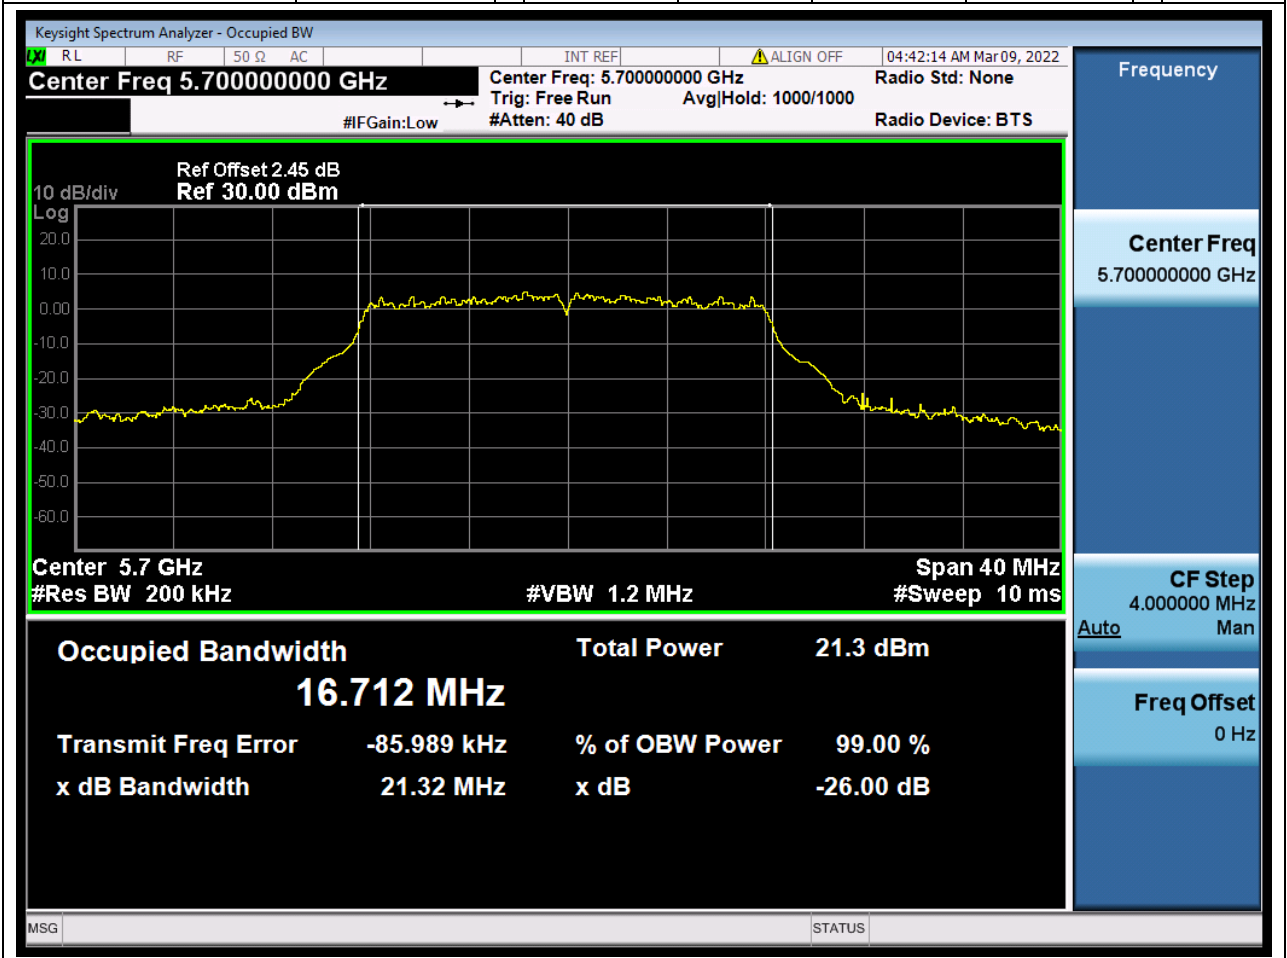

31. 802.11a_20M_Band3_H

31.1. A.2.2-99% Bandwidth(NTNV)

Center Frequency (MHz)	OBW Power (%)	RBW (MHz)	Detector	Limit (MHz)	OBW (MHz)	Verdict
5700	99	0.2	Peak	0	16.712125	Unknown