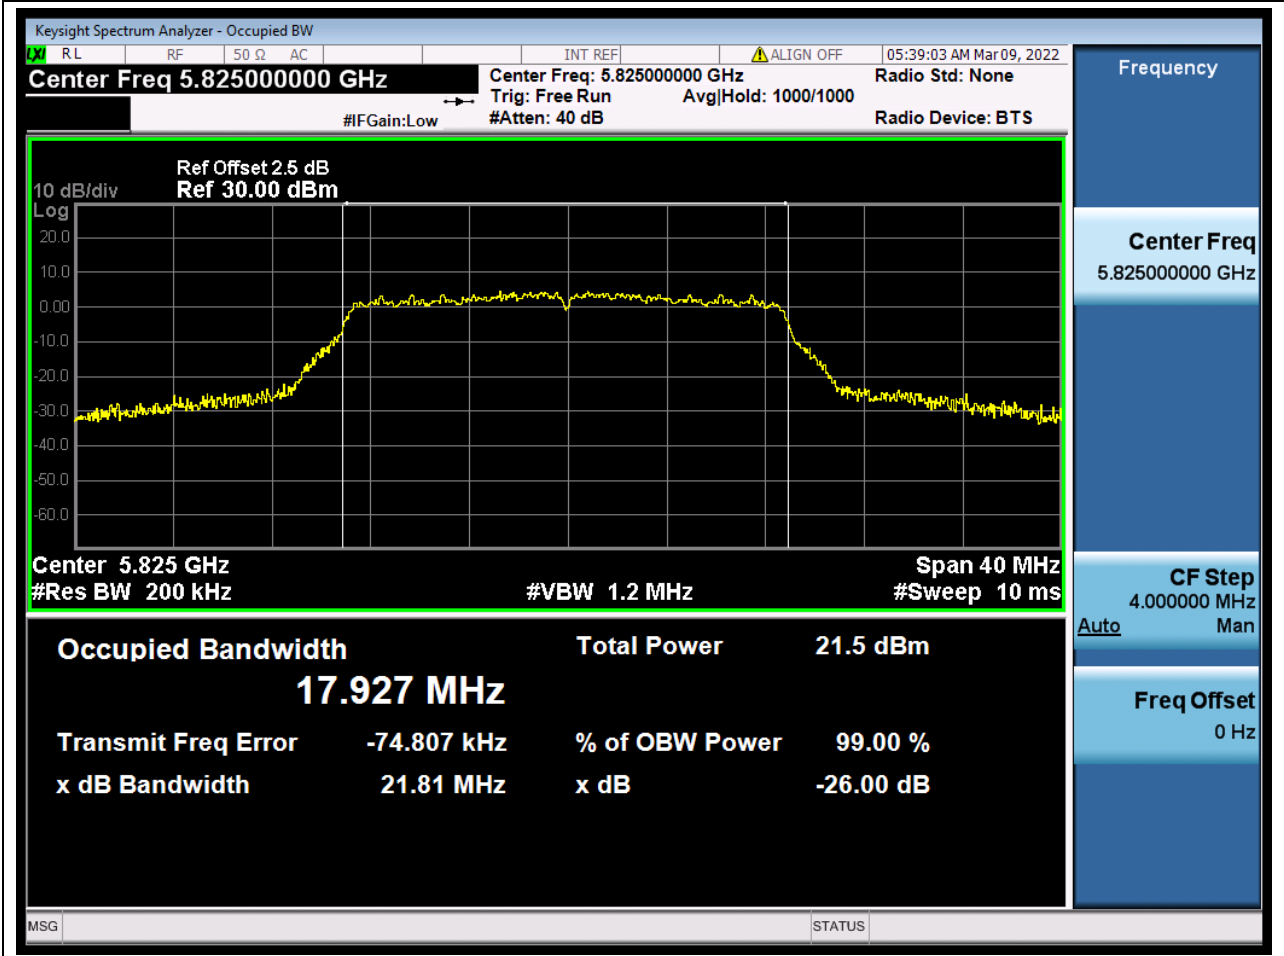

51. 802.11n_20M_Band4_H

51.1. A.2.2-99% Bandwidth(NTNV)

Center Frequency (MHz)	OBW Power (%)	RBW (MHz)	Detector	Limit (MHz)	OBW (MHz)	Verdict
5825	99	0.2	Peak	0	17.926767	Unknown