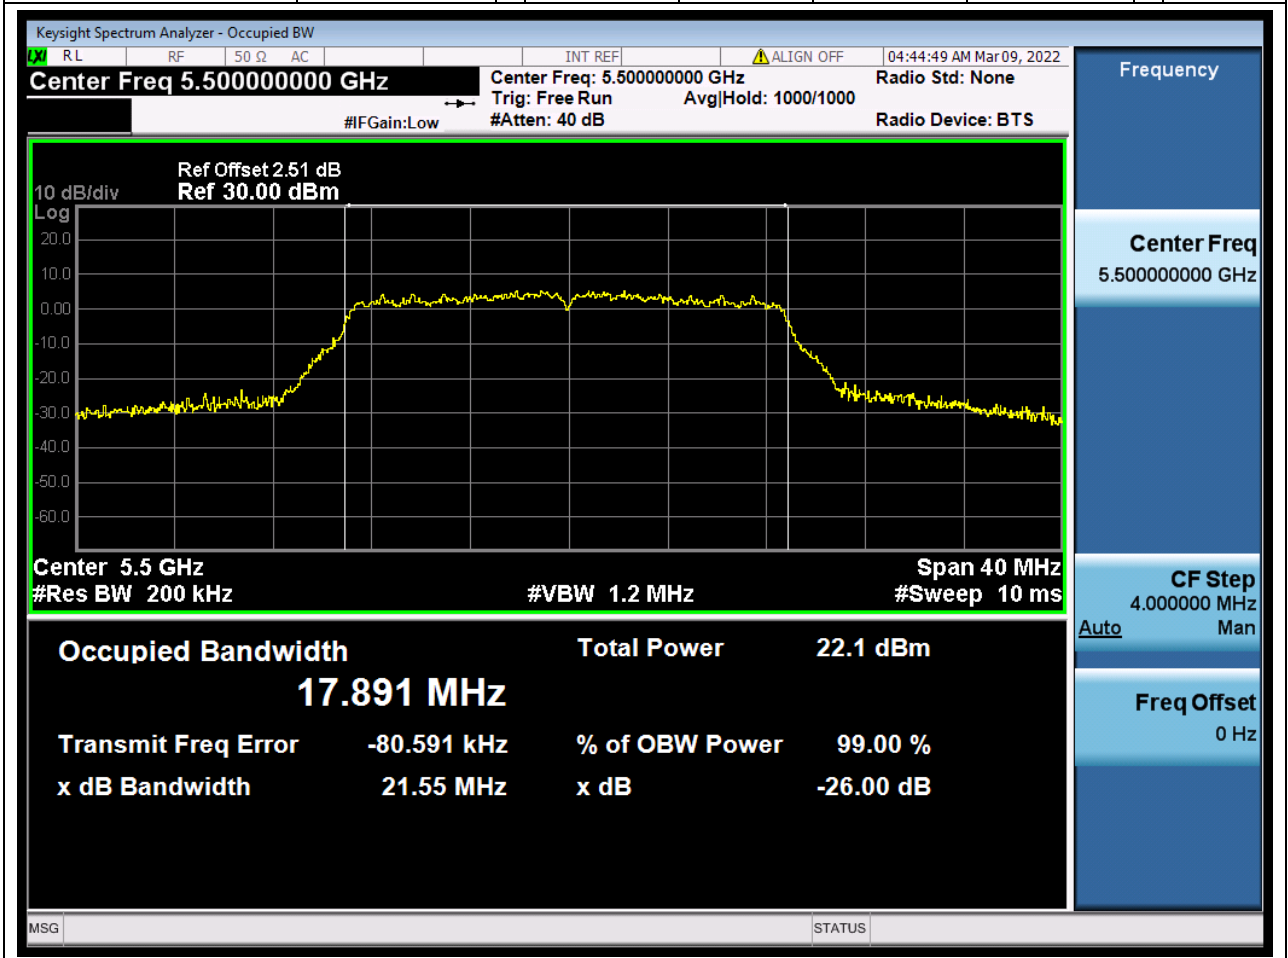

32. 802.11n_20M_Band3_L

32.1. A.2.2-99% Bandwidth(NTNV)

Center Frequency (MHz)	OBW Power (%)	RBW (MHz)	Detector	Limit (MHz)	OBW (MHz)	Verdict
5500	99	0.2	Peak	0	17.890768	Unknown