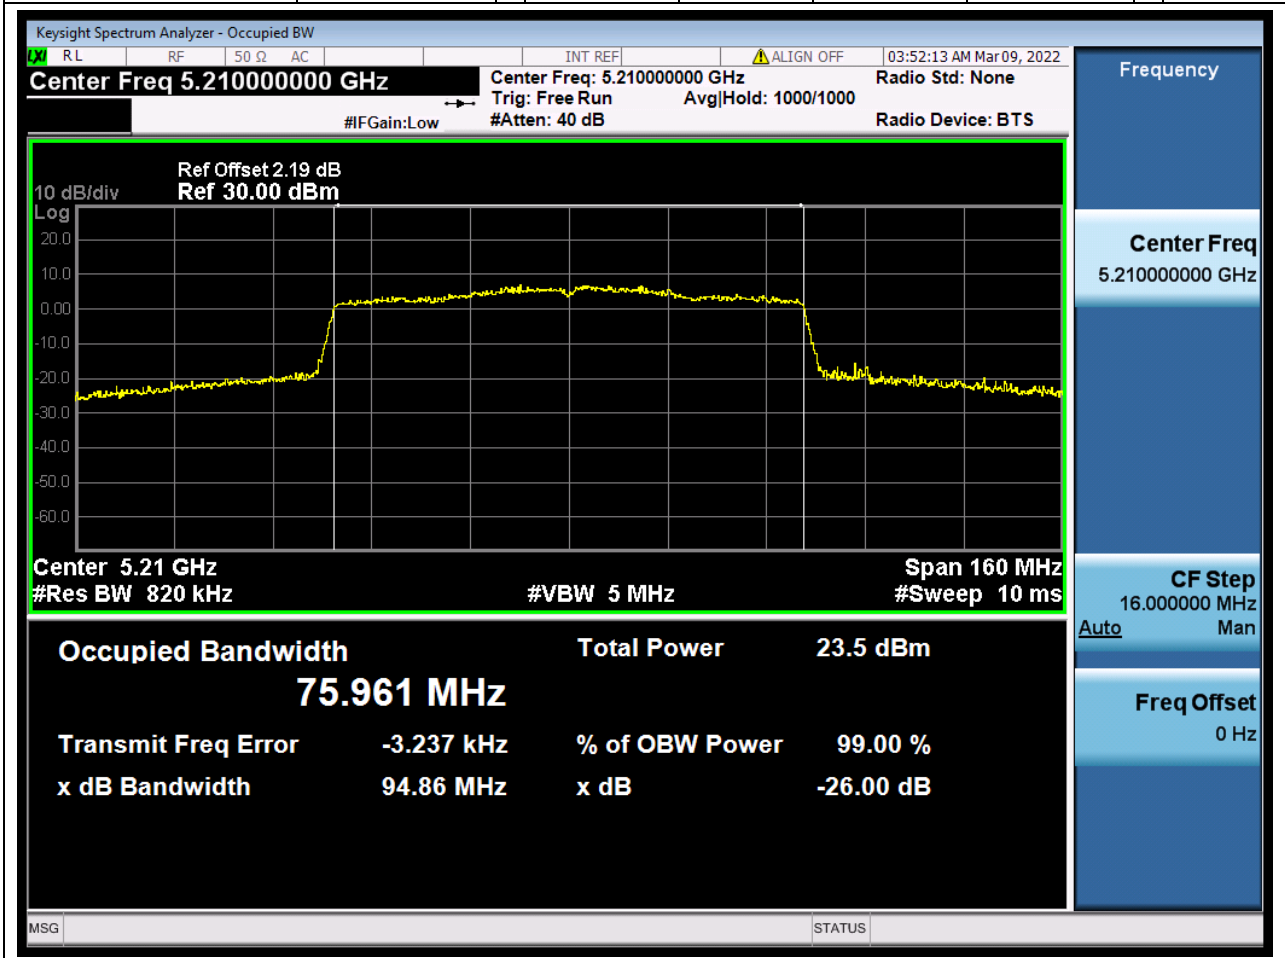

14. 802.11ac_80M_Band1_M

14.1. A.2.2-99% Bandwidth(NTNV)

Center Frequency (MHz)	OBW Power (%)	RBW (MHz)	Detector	Limit (MHz)	OBW (MHz)	Verdict
5210	99	0.82	Peak	0	75.961272	Unknown