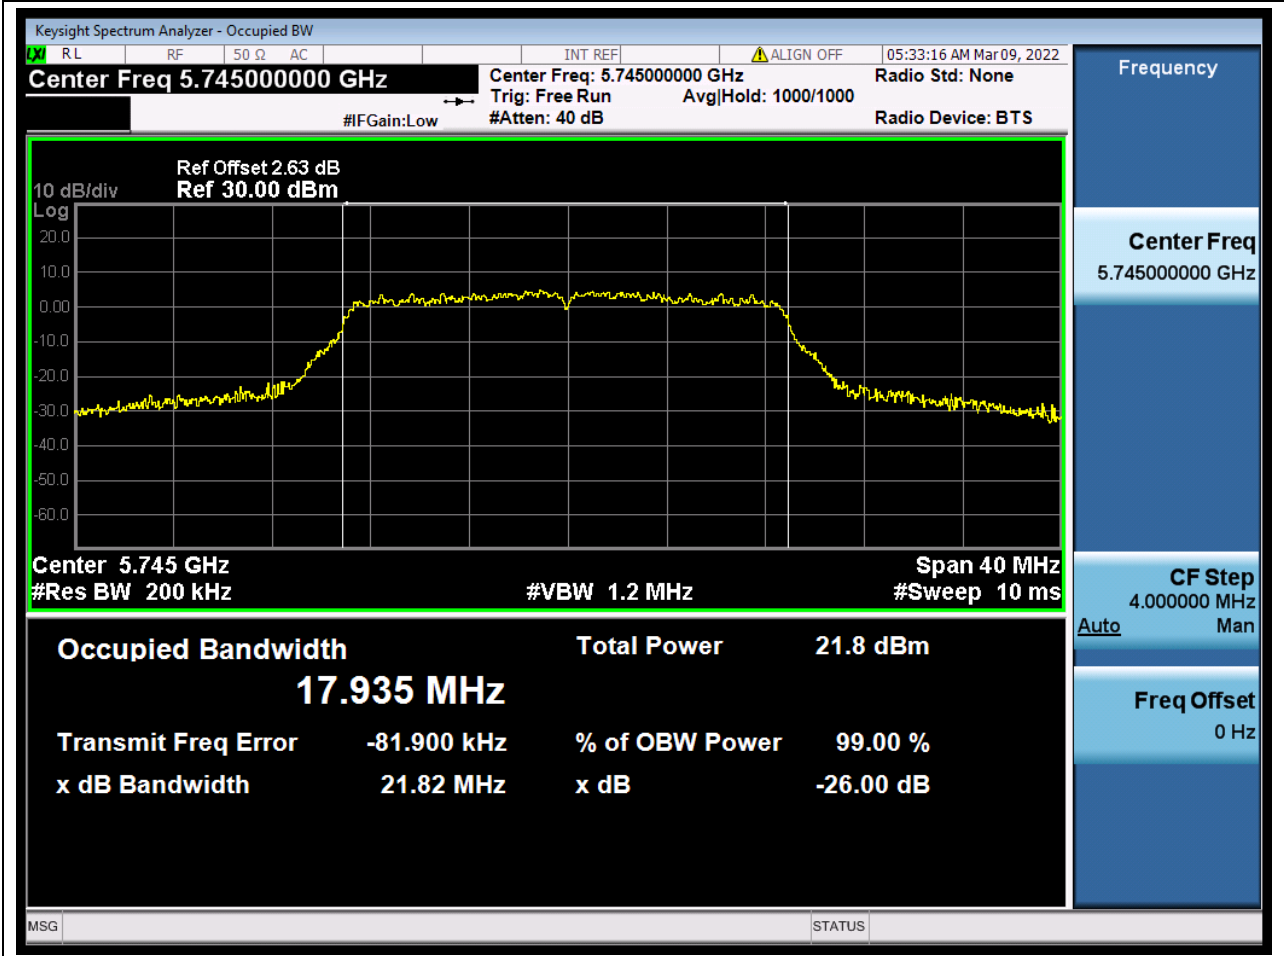

49. 802.11n_20M_Band4_L

49.1. A.2.2-99% Bandwidth(NTNV)

Center Frequency (MHz)	OBW Power (%)	RBW (MHz)	Detector	Limit (MHz)	OBW (MHz)	Verdict
5745	99	0.2	Peak	0	17.935141	Unknown