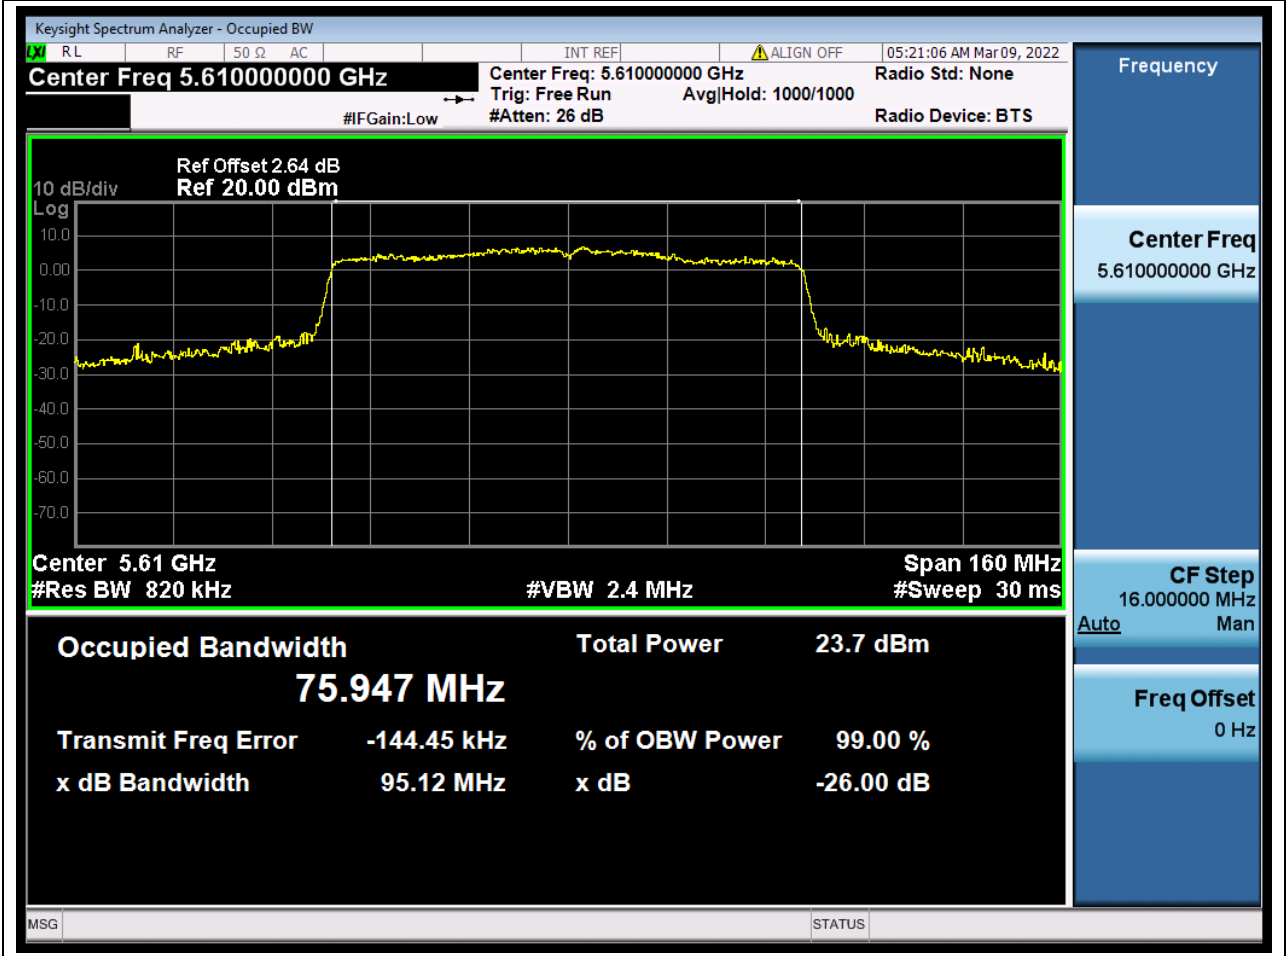

45. 802.11ac_80M_Band3_M

45.1. A.2-26dB Bandwidth(NTNV)

Center Frequency (MHz)	XdB Down	RBW (MHz)	Detector	Limit (MHz)	XdB BandWidth (MHz)	Verdict
5610	26	0.82	Peak	0	95.117842	Unknow