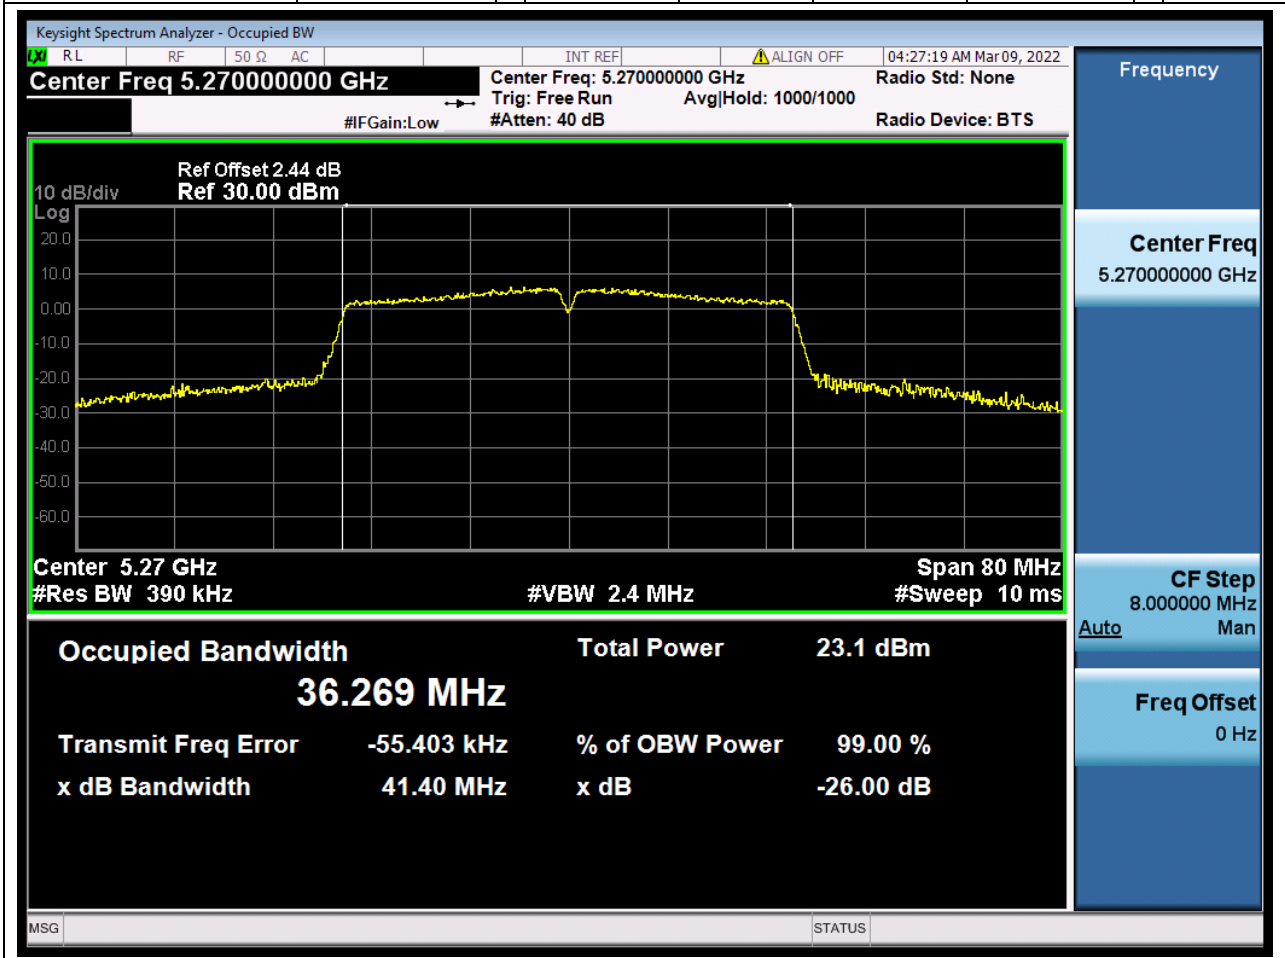

26. 802.11ac_40M_Band2_L

26.1. A.2.2-99% Bandwidth(NTNV)

Center Frequency (MHz)	OBW Power (%)	RBW (MHz)	Detector	Limit (MHz)	OBW (MHz)	Verdict
5270	99	0.39	Peak	0	36.269435	Unknown