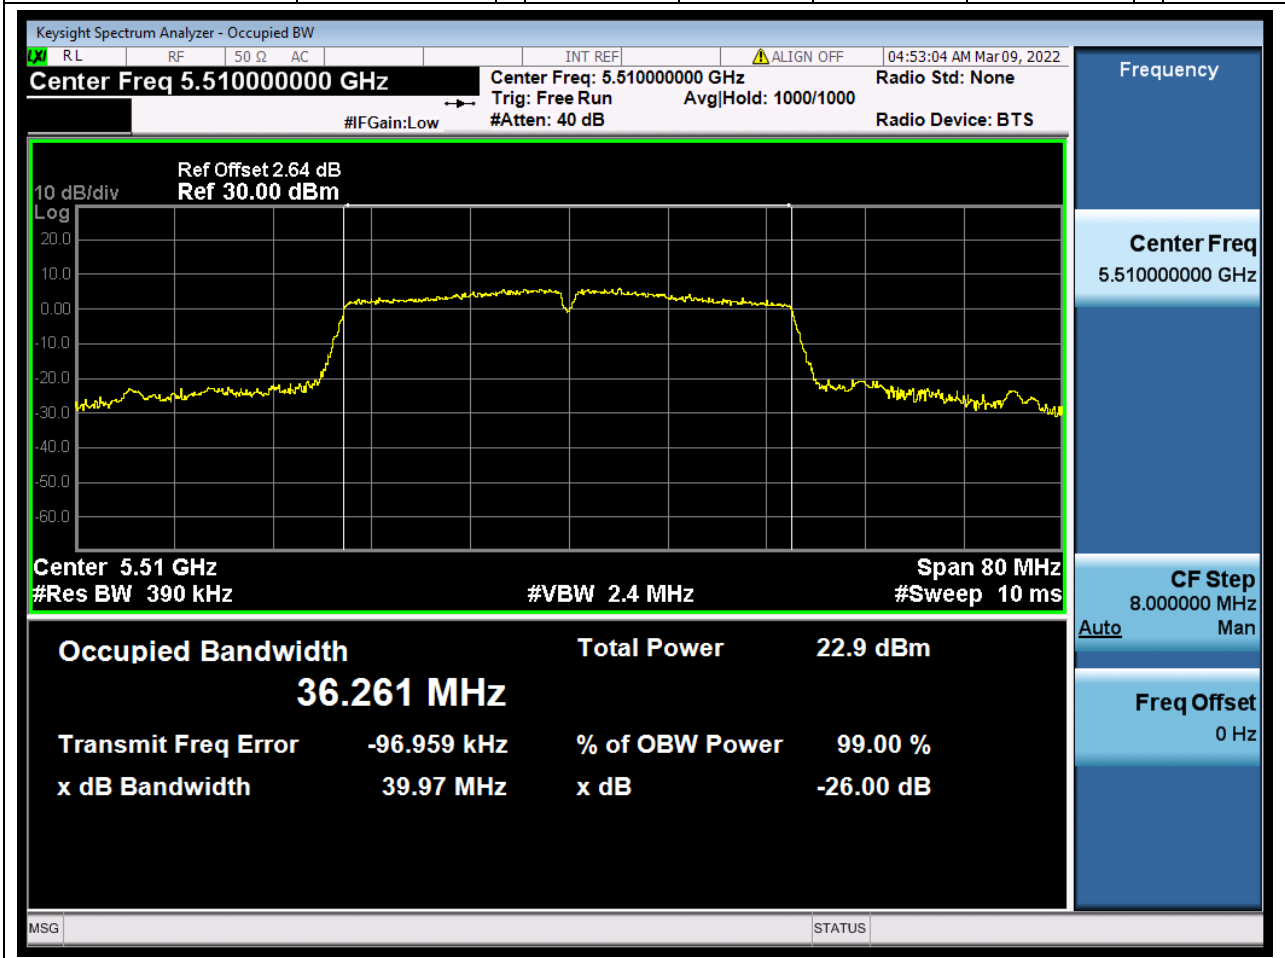

35. 802.11n_40M_Band3_L

35.1. A.2.2-99% Bandwidth(NTNV)

Center Frequency (MHz)	OBW Power (%)	RBW (MHz)	Detector	Limit (MHz)	OBW (MHz)	Verdict
5510	99	0.39	Peak	0	36.260609	Unknown