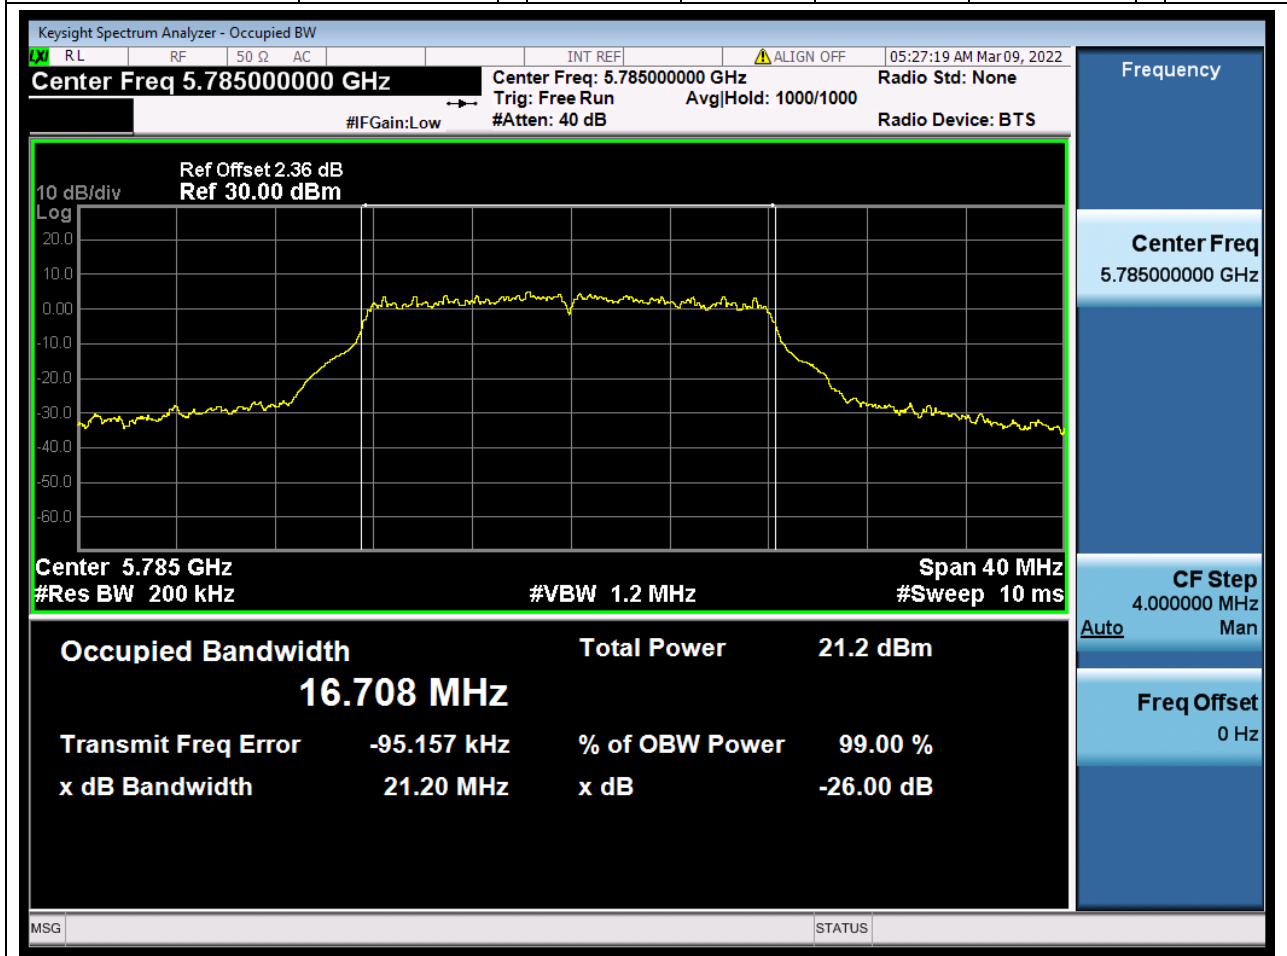

47. 802.11a_20M_Band4_M

47.1. A.2.2-99% Bandwidth(NTNV)

Center Frequency (MHz)	OBW Power (%)	RBW (MHz)	Detector	Limit (MHz)	OBW (MHz)	Verdict
5785	99	0.2	Peak	0	16.708036	Unknown