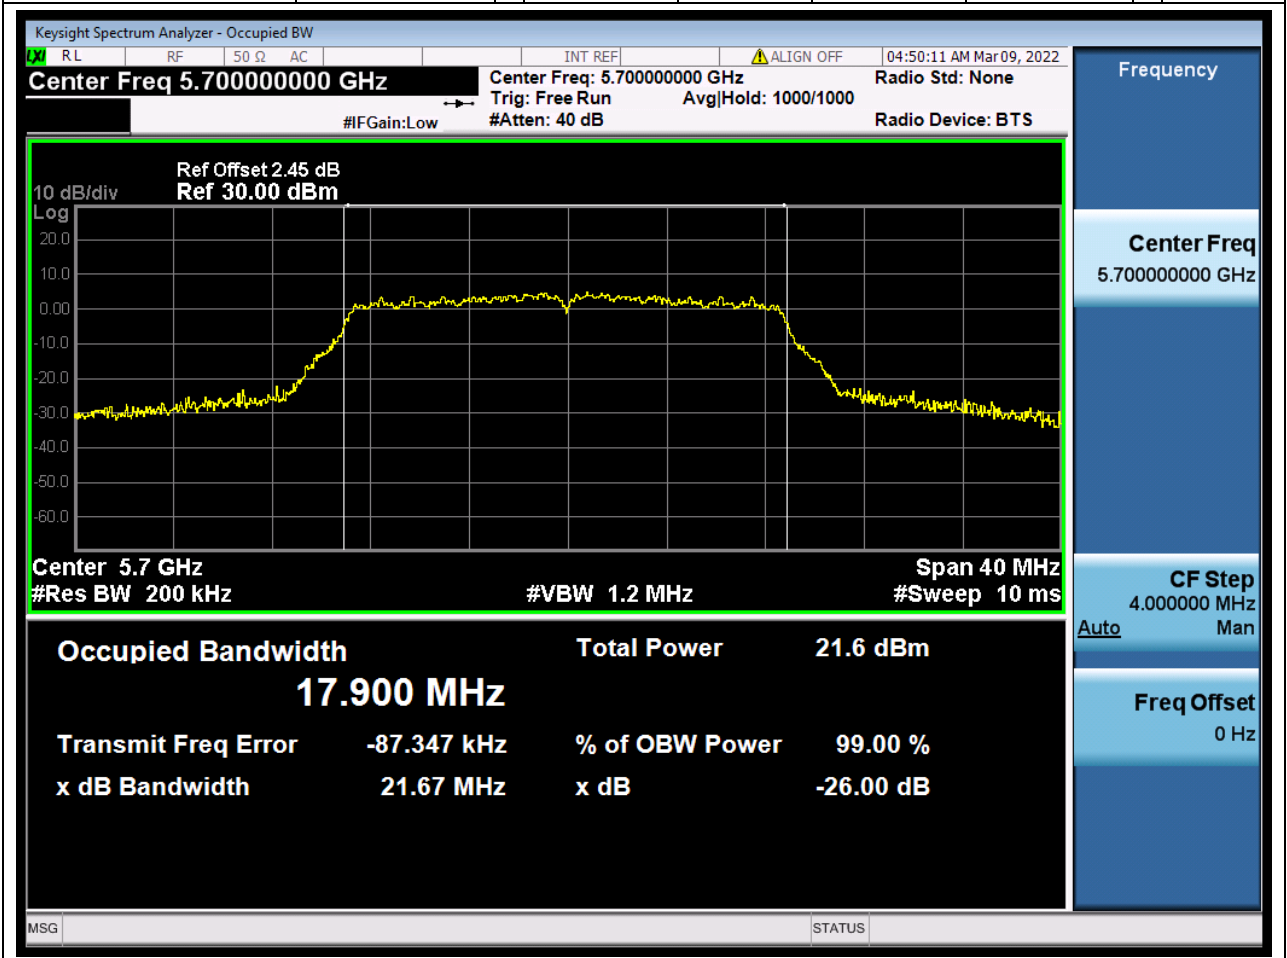

34. 802.11n_20M_Band3_H

34.1. A.2.2-99% Bandwidth(NTNV)

Center Frequency (MHz)	OBW Power (%)	RBW (MHz)	Detector	Limit (MHz)	OBW (MHz)	Verdict
5700	99	0.2	Peak	0	17.900371	Unknown