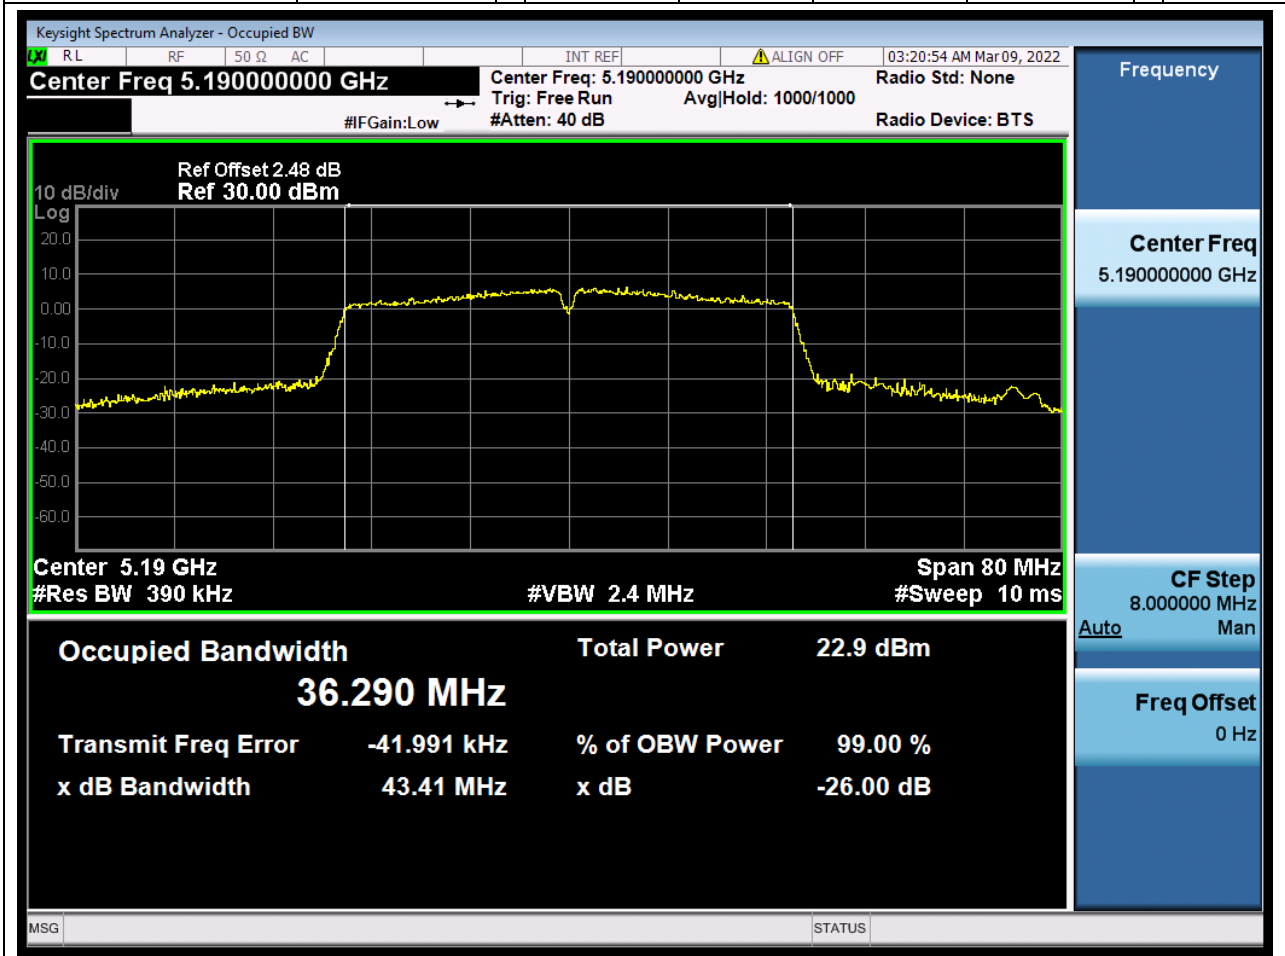

7. 802.11n_40M_Band1_L

7.1. A.2.2-99% Bandwidth(NTNV)

Center Frequency (MHz)	OBW Power (%)	RBW (MHz)	Detector	Limit (MHz)	OBW (MHz)	Verdict
5190	99	0.39	Peak	0	36.289909	Unknown