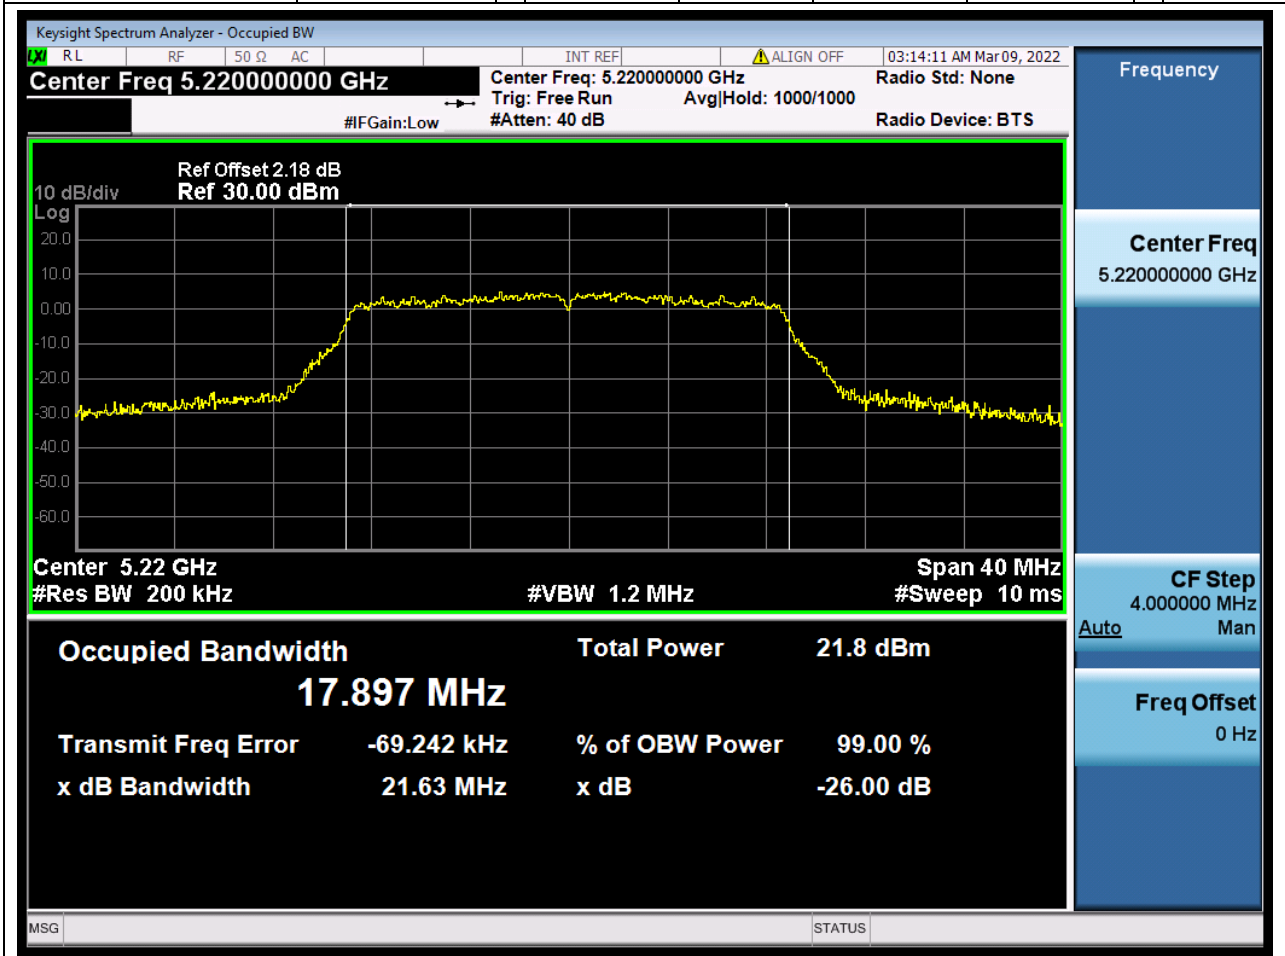

5. 802.11n_20M_Band1_M

5.1. A.2.2-99% Bandwidth(NTNV)

Center Frequency (MHz)	OBW Power (%)	RBW (MHz)	Detector	Limit (MHz)	OBW (MHz)	Verdict
5220	99	0.2	Peak	0	17.897198	Unknown