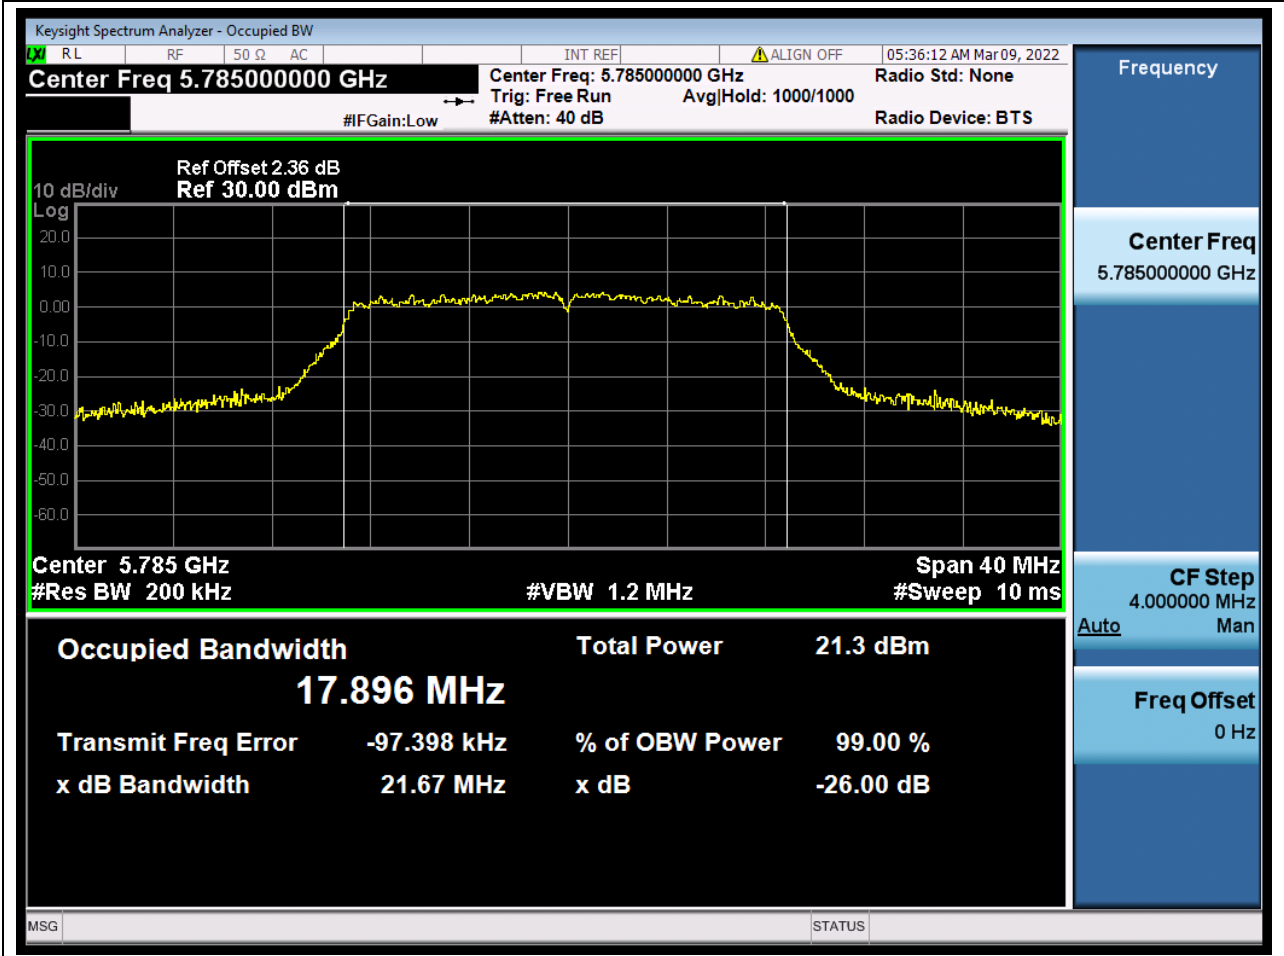

50. 802.11n_20M_Band4_M

50.1. A.2.2-99% Bandwidth(NTNV)

Center Frequency (MHz)	OBW Power (%)	RBW (MHz)	Detector	Limit (MHz)	OBW (MHz)	Verdict
5785	99	0.2	Peak	0	17.89555	Unknown