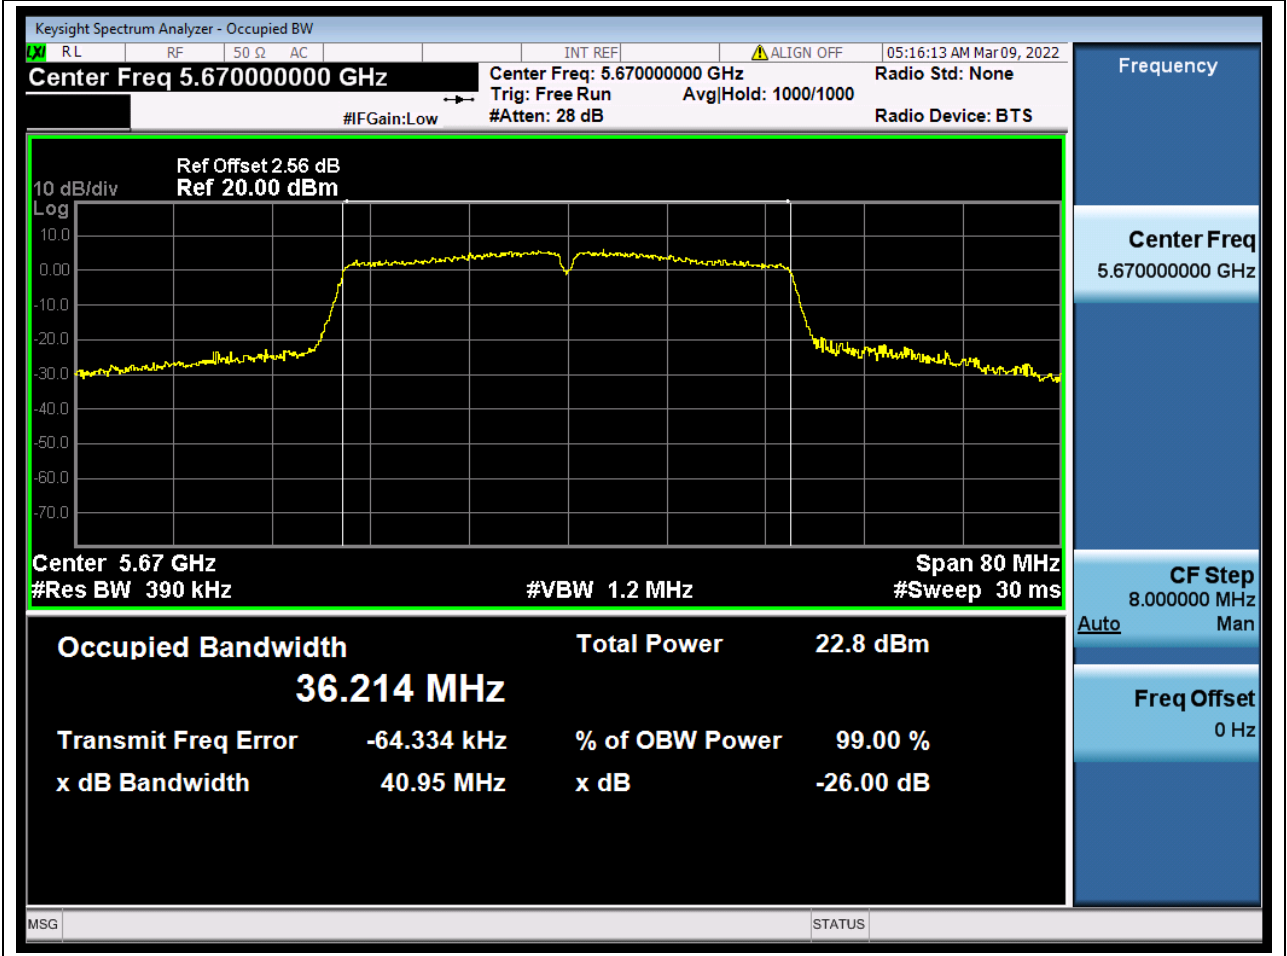

43. 802.11ac_40M_Band3_H

43.1. A.2-26dB Bandwidth(NTNV)

Center Frequency (MHz)	XdB Down	RBW (MHz)	Detector	Limit (MHz)	XdB BandWidth (MHz)	Verdict
5670	26	0.39	Peak	0	40.952737	Unknow