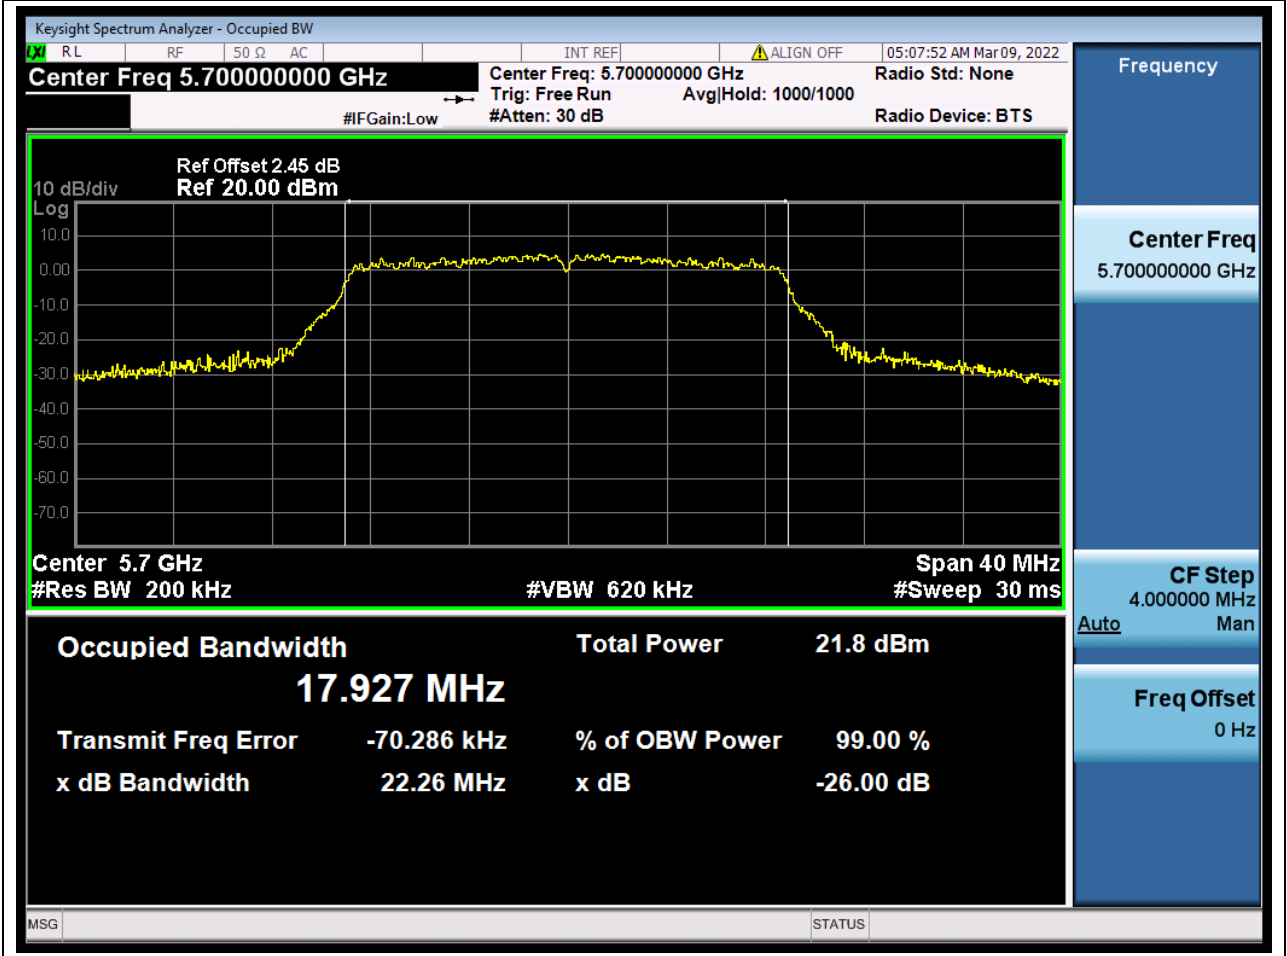

40. 802.11ac_20M_Band3_H

40.1. A.2-26dB Bandwidth(NTNV)

Center Frequency (MHz)	XdB Down	RBW (MHz)	Detector	Limit (MHz)	XdB BandWidth (MHz)	Verdict
5700	26	0.2	Peak	0	22.257323	Unknow