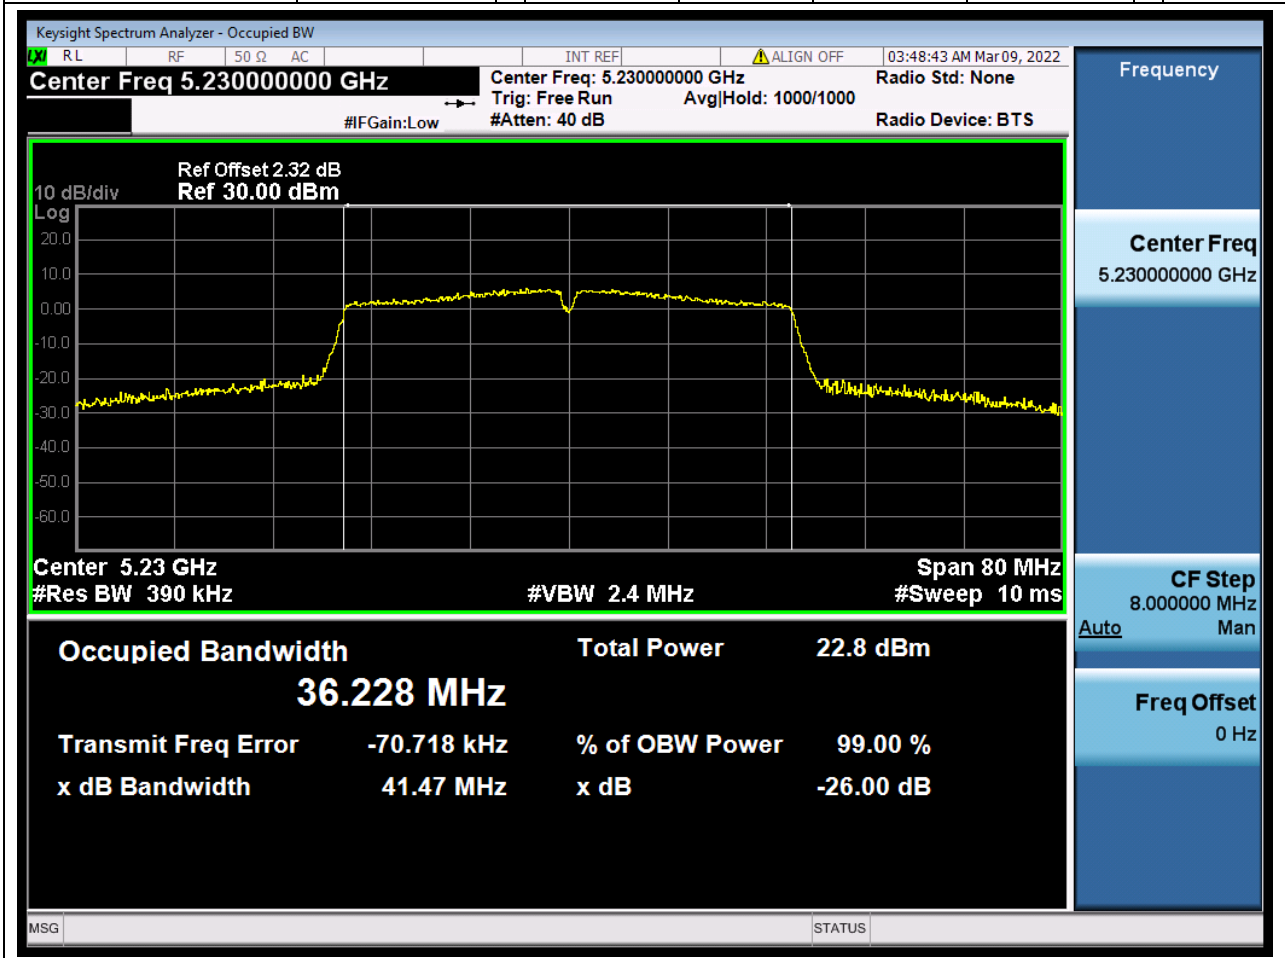

13. 802.11ac_40M_Band1_H

13.1. A.2.2-99% Bandwidth(NTNV)

Center Frequency (MHz)	OBW Power (%)	RBW (MHz)	Detector	Limit (MHz)	OBW (MHz)	Verdict
5230	99	0.39	Peak	0	36.228334	Unknown