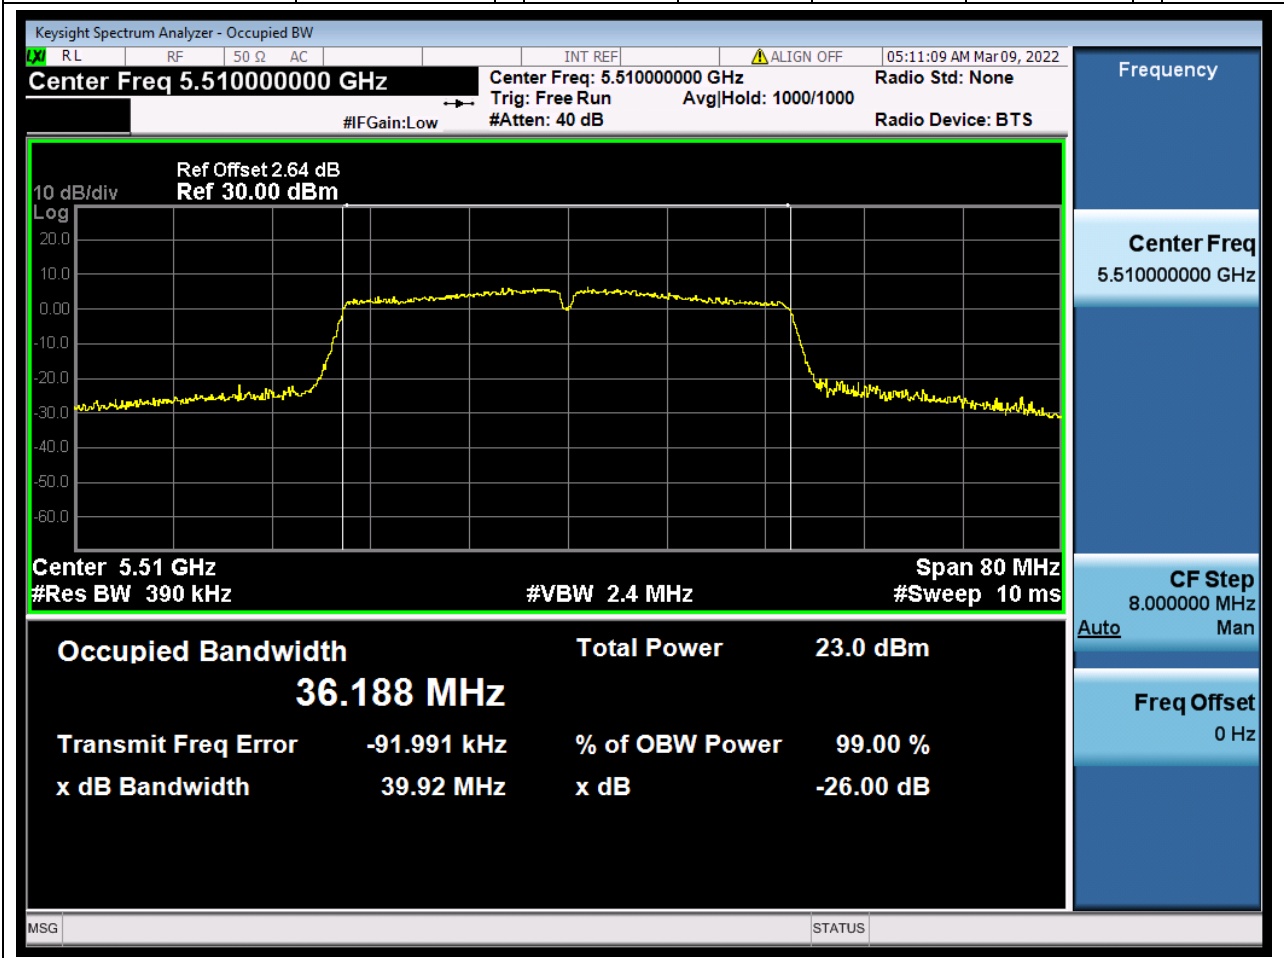

41. 802.11ac_40M_Band3_L

41.1. A.2.2-99% Bandwidth(NTNV)

Center Frequency (MHz)	OBW Power (%)	RBW (MHz)	Detector	Limit (MHz)	OBW (MHz)	Verdict
5510	99	0.39	Peak	0	36.187572	Unknown