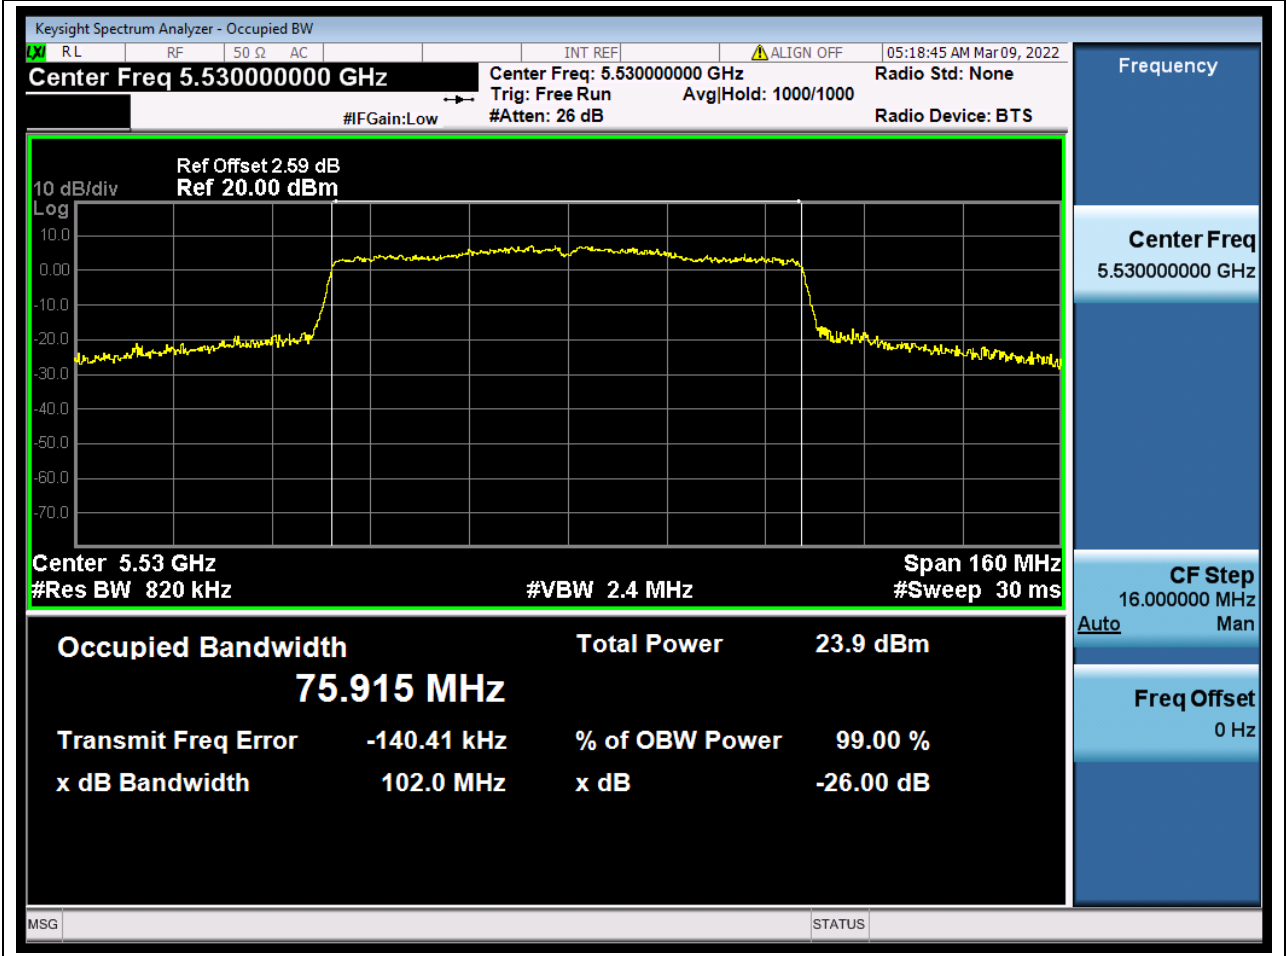

44. 802.11ac_80M_Band3_L

44.1. A.2-26dB Bandwidth(NTNV)

Center Frequency (MHz)	XdB Down	RBW (MHz)	Detector	Limit (MHz)	XdB BandWidth (MHz)	Verdict
5530	26	0.82	Peak	0	101.959576	Unknow