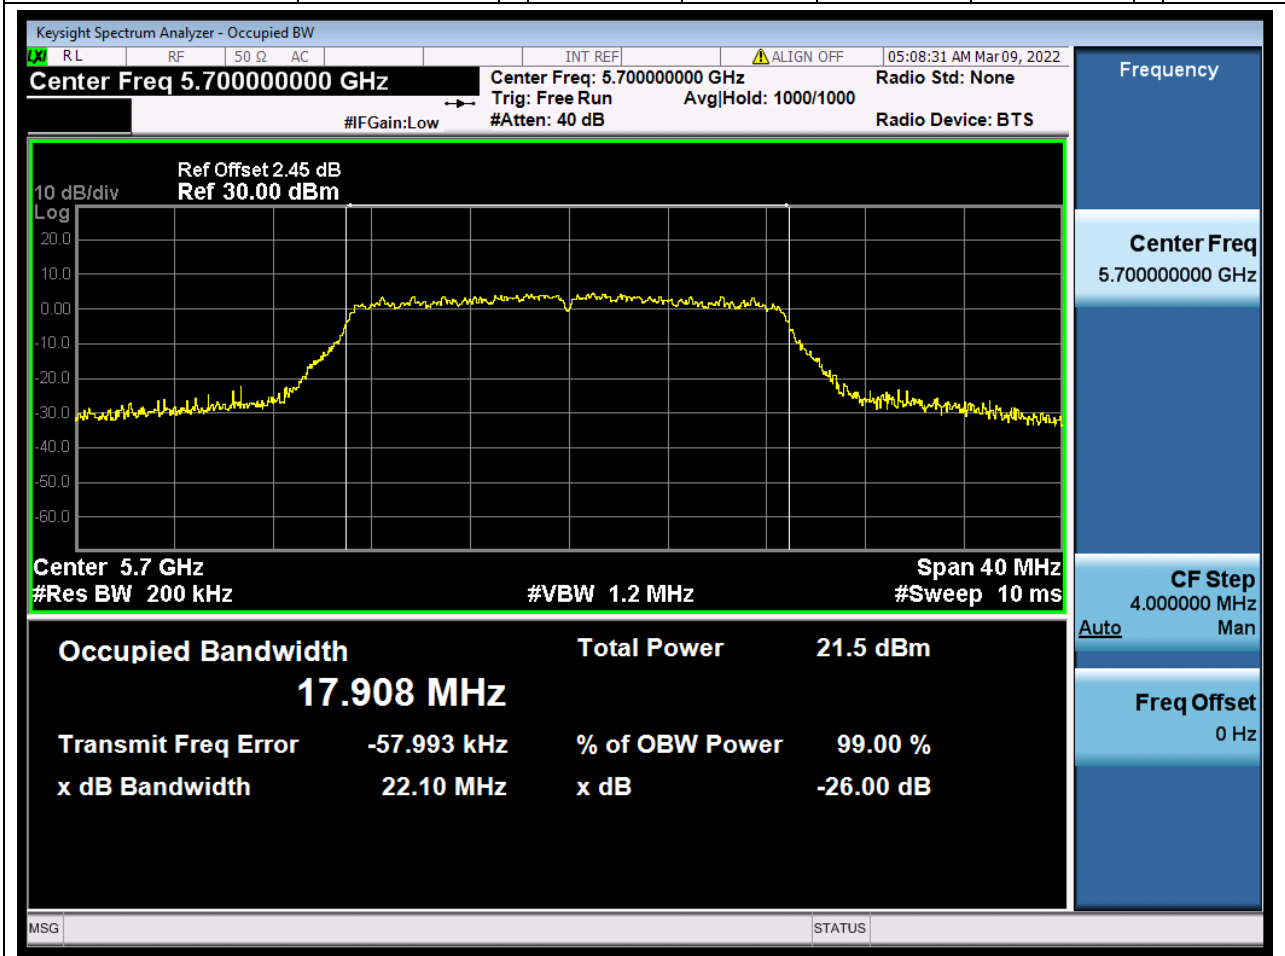

40. 802.11ac_20M_Band3_H

40.1. A.2.2-99% Bandwidth(NTNV)

Center Frequency (MHz)	OBW Power (%)	RBW (MHz)	Detector	Limit (MHz)	OBW (MHz)	Verdict
5700	99	0.2	Peak	0	17.90811	Unknown