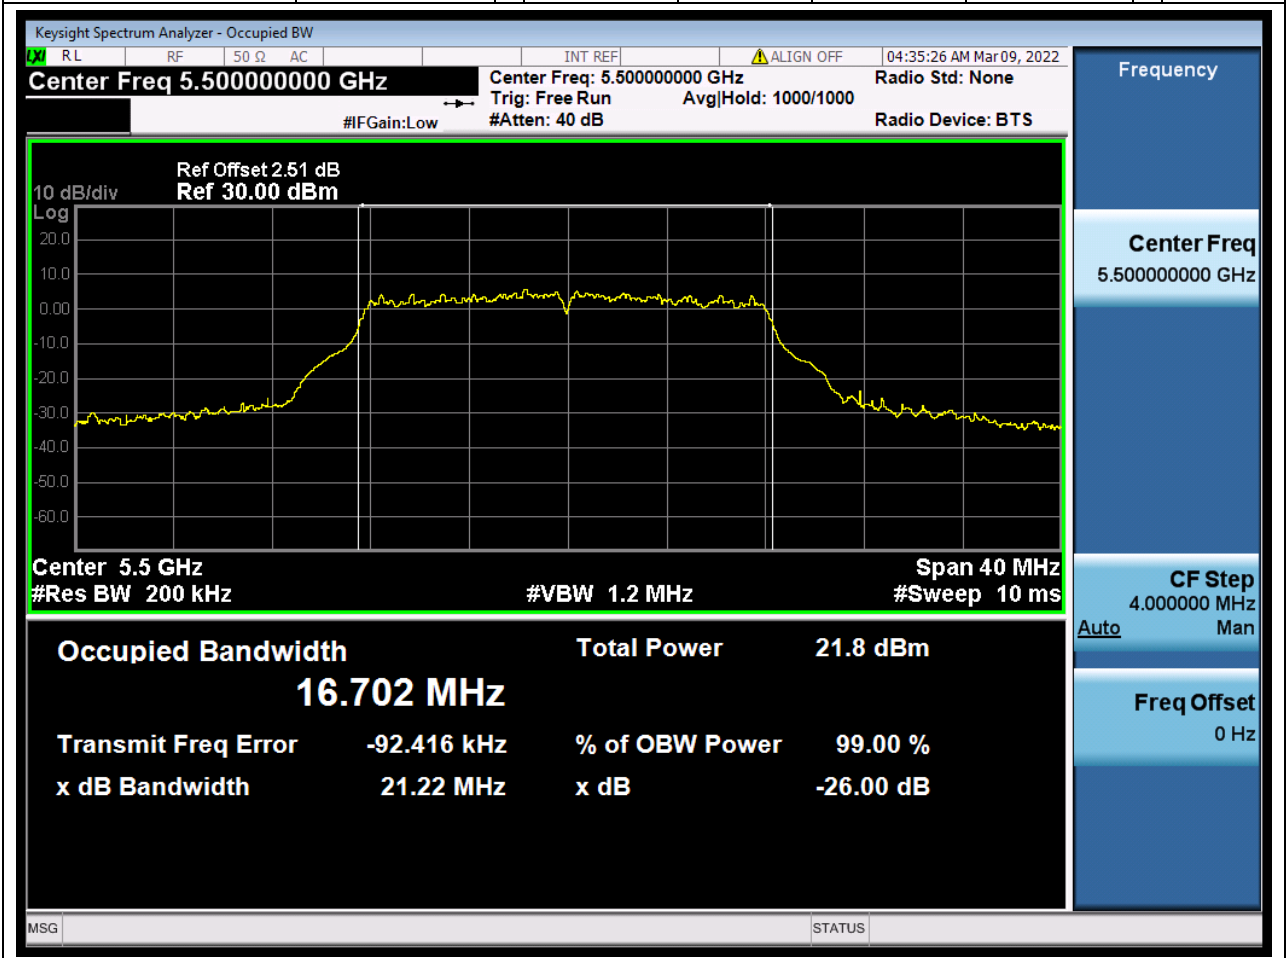

29. 802.11a_20M_Band3_L

29.1. A.2.2-99% Bandwidth(NTNV)

Center Frequency (MHz)	OBW Power (%)	RBW (MHz)	Detector	Limit (MHz)	OBW (MHz)	Verdict
5500	99	0.2	Peak	0	16.701941	Unknown