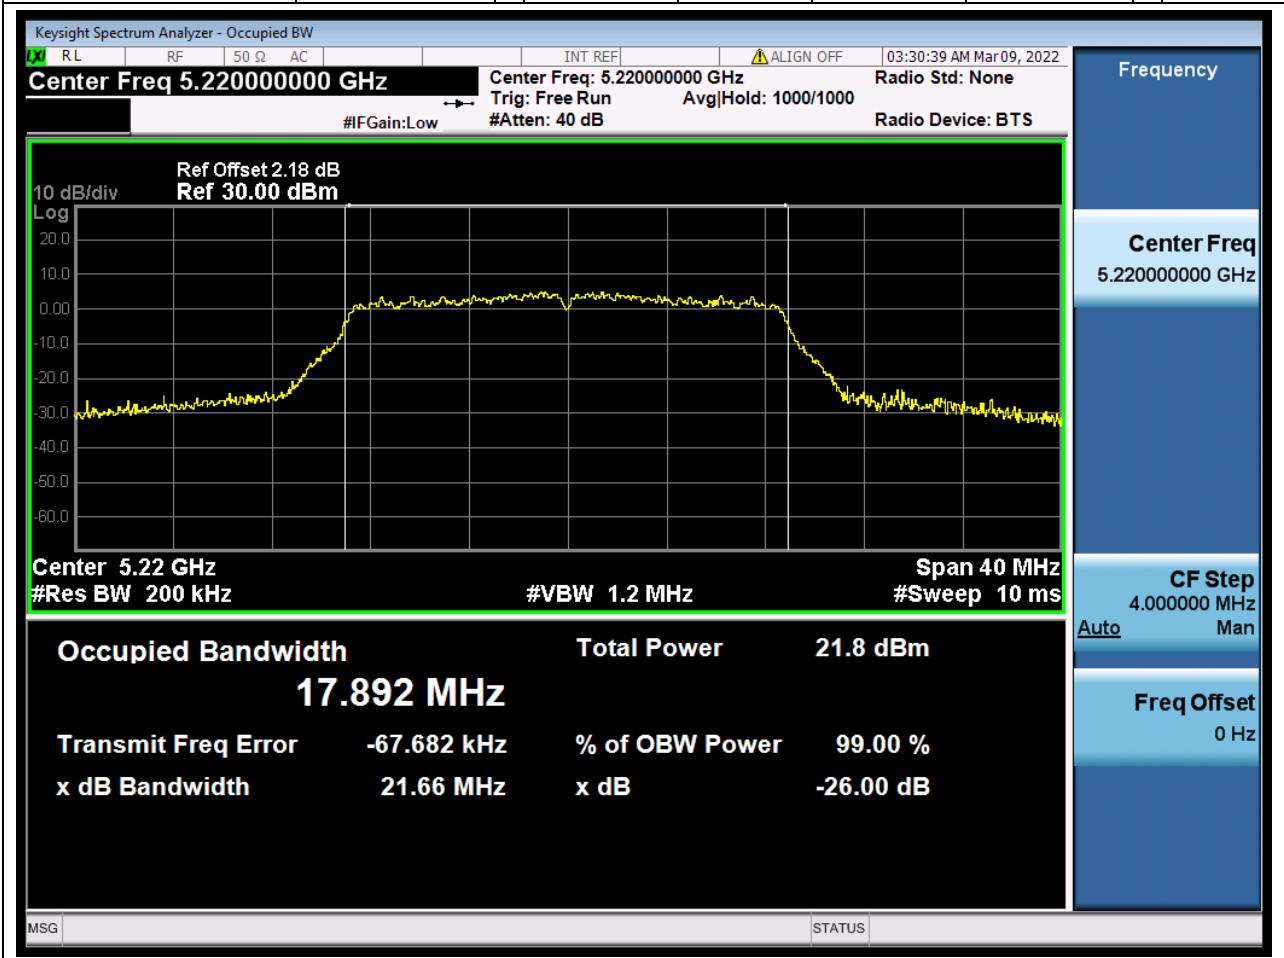

10. 802.11ac_20M_Band1_M

10.1. A.2.2-99% Bandwidth(NTNV)

Center Frequency (MHz)	OBW Power (%)	RBW (MHz)	Detector	Limit (MHz)	OBW (MHz)	Verdict
5220	99	0.2	Peak	0	17.891731	Unknown