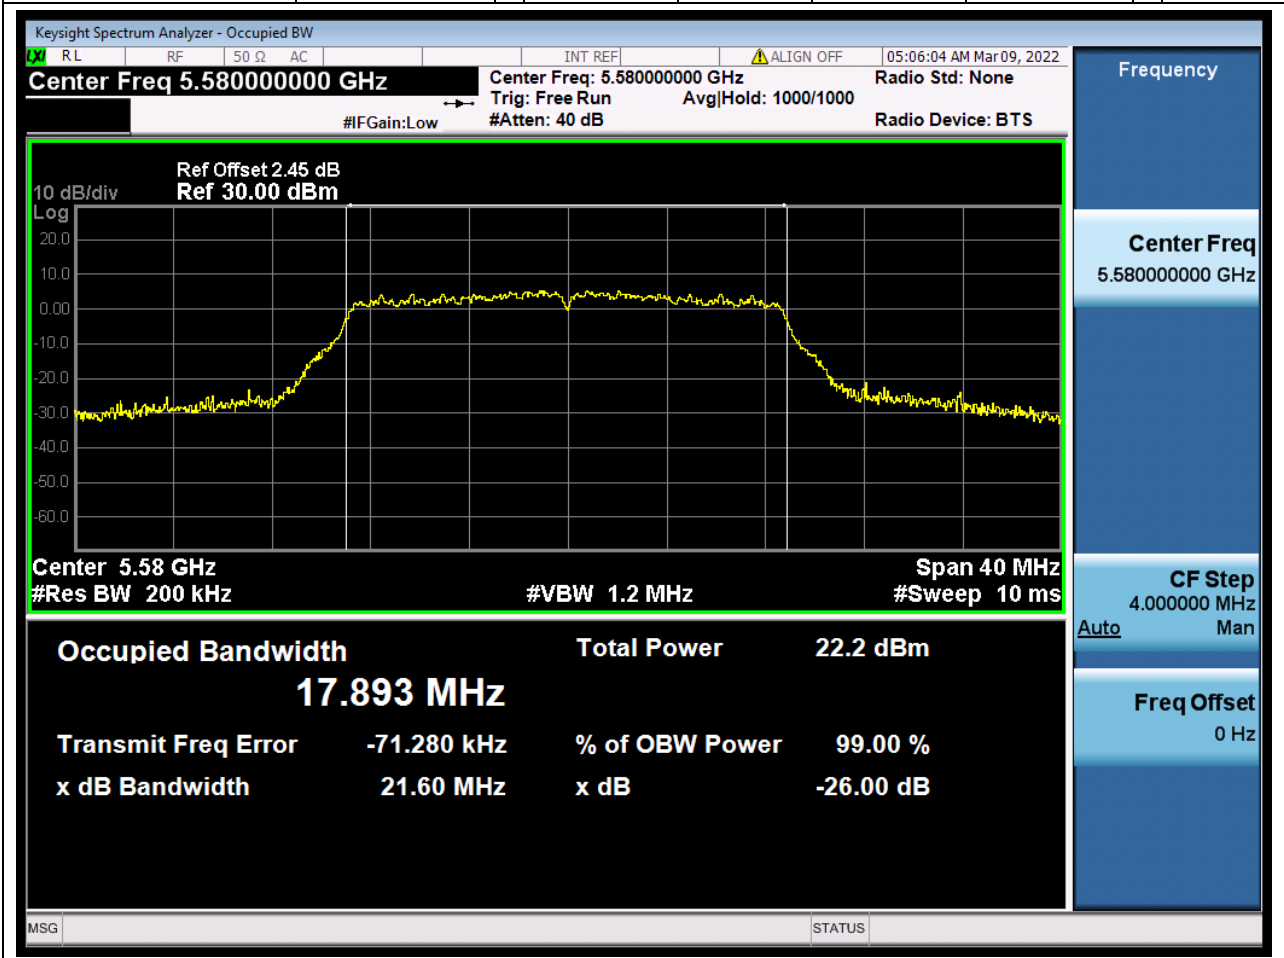

39. 802.11ac_20M_Band3_M

39.1. A.2.2-99% Bandwidth(NTNV)

Center Frequency (MHz)	OBW Power (%)	RBW (MHz)	Detector	Limit (MHz)	OBW (MHz)	Verdict
5580	99	0.2	Peak	0	17.892673	Unknown