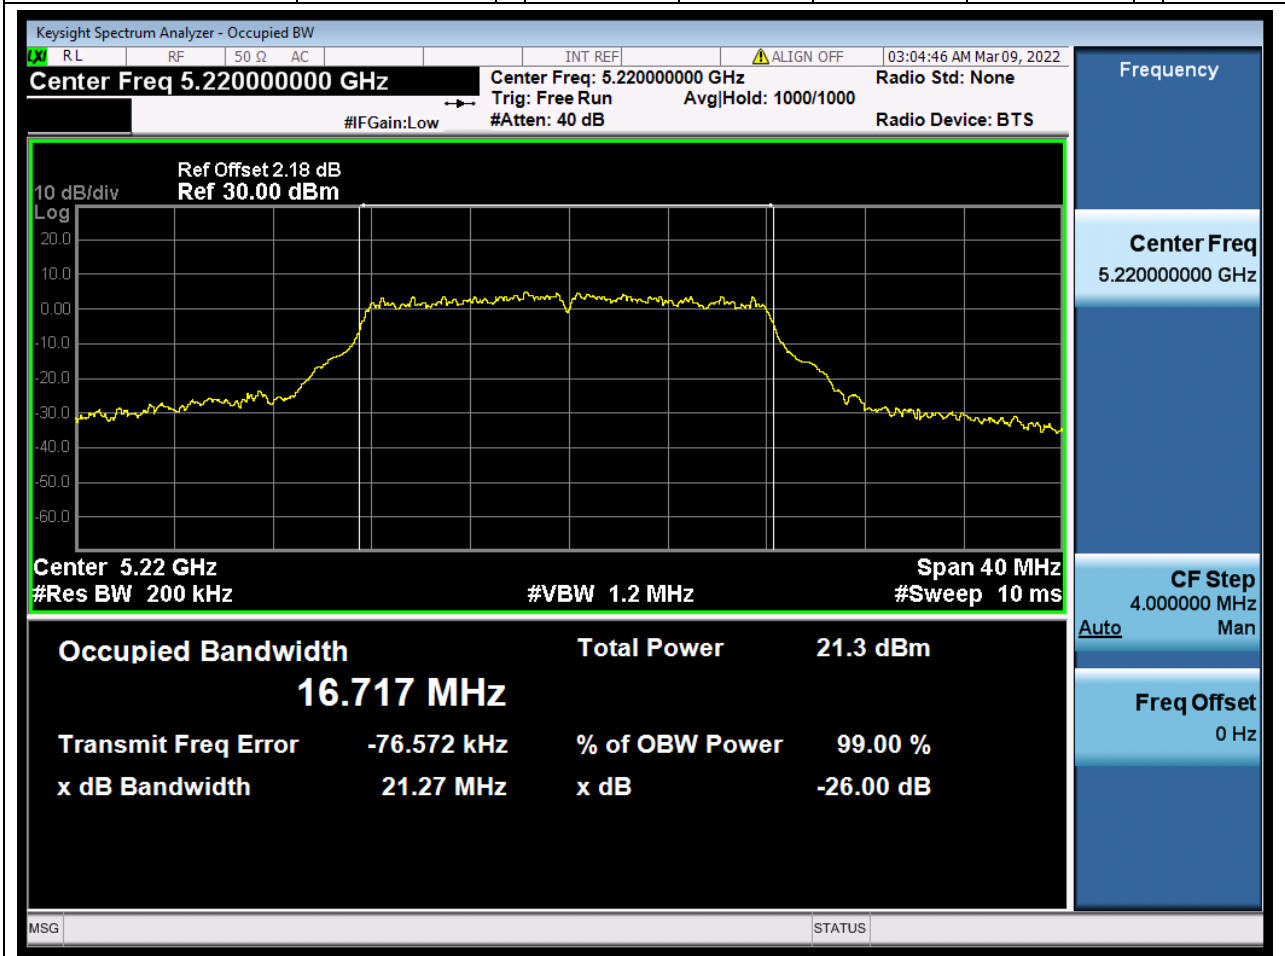

2. 802.11a_20M_Band1_M

2.1. A.2.2-99% Bandwidth(NTNV)

Center Frequency (MHz)	OBW Power (%)	RBW (MHz)	Detector	Limit (MHz)	OBW (MHz)	Verdict
5220	99	0.2	Peak	0	16.717192	Unknown