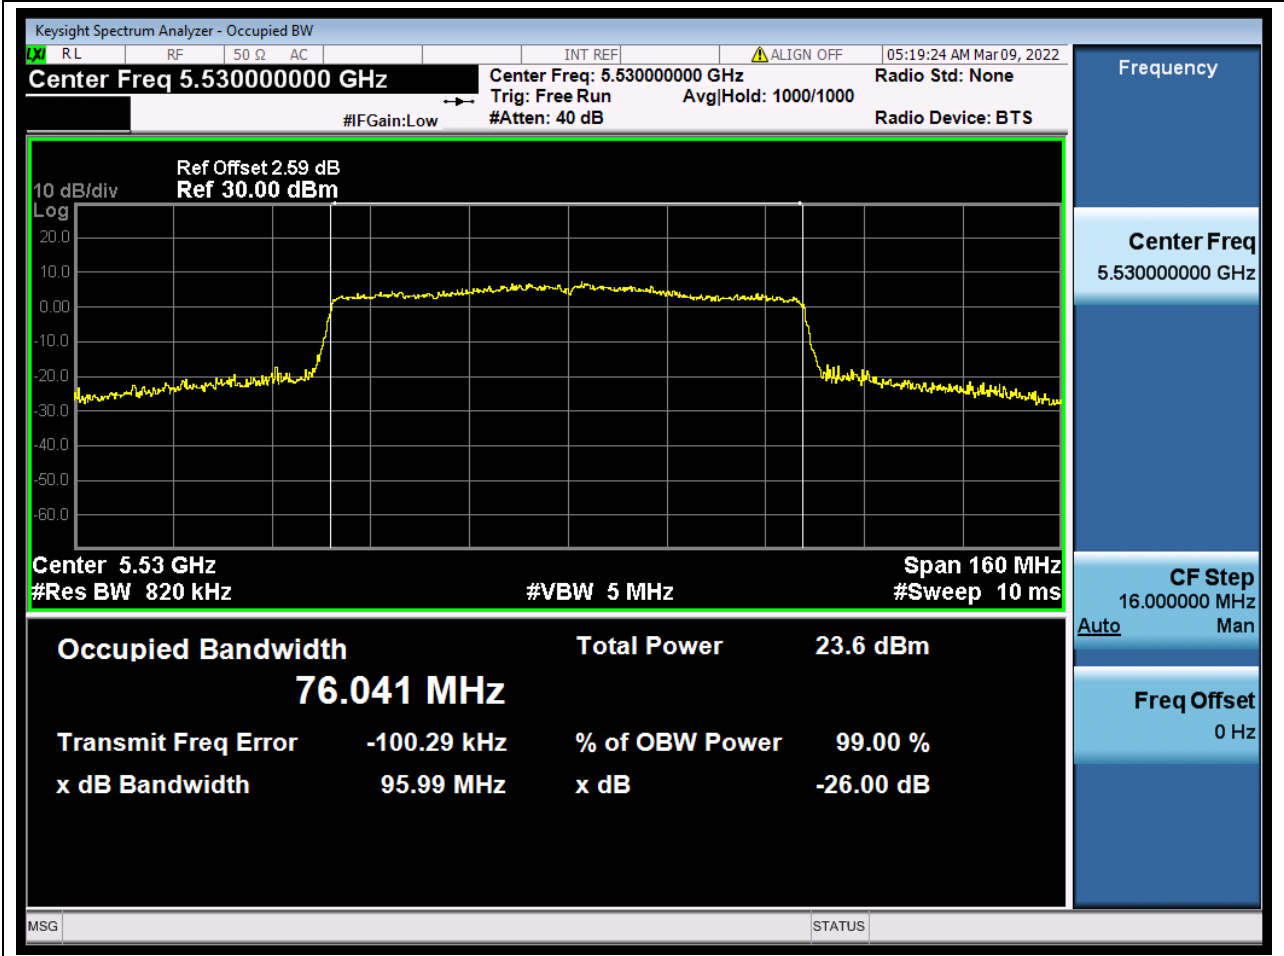

44. 802.11ac_80M_Band3_L

44.1. A.2.2-99% Bandwidth(NTNV)

Center Frequency (MHz)	OBW Power (%)	RBW (MHz)	Detector	Limit (MHz)	OBW (MHz)	Verdict
5530	99	0.82	Peak	0	76.041002	Unknown