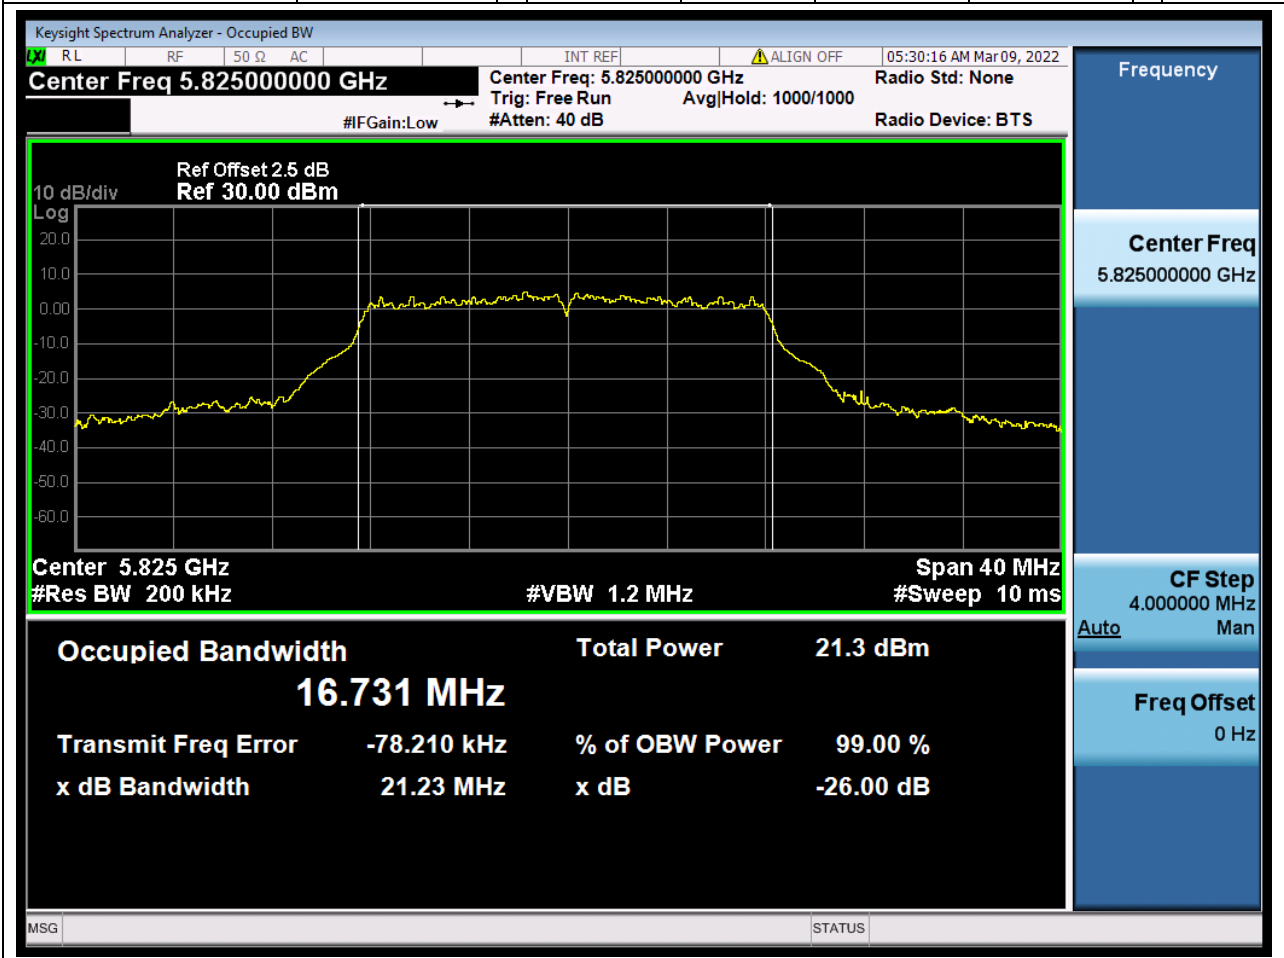

48. 802.11a_20M_Band4_H

48.1. A.2.2-99% Bandwidth(NTNV)

Center Frequency (MHz)	OBW Power (%)	RBW (MHz)	Detector	Limit (MHz)	OBW (MHz)	Verdict
5825	99	0.2	Peak	0	16.73137	Unknown