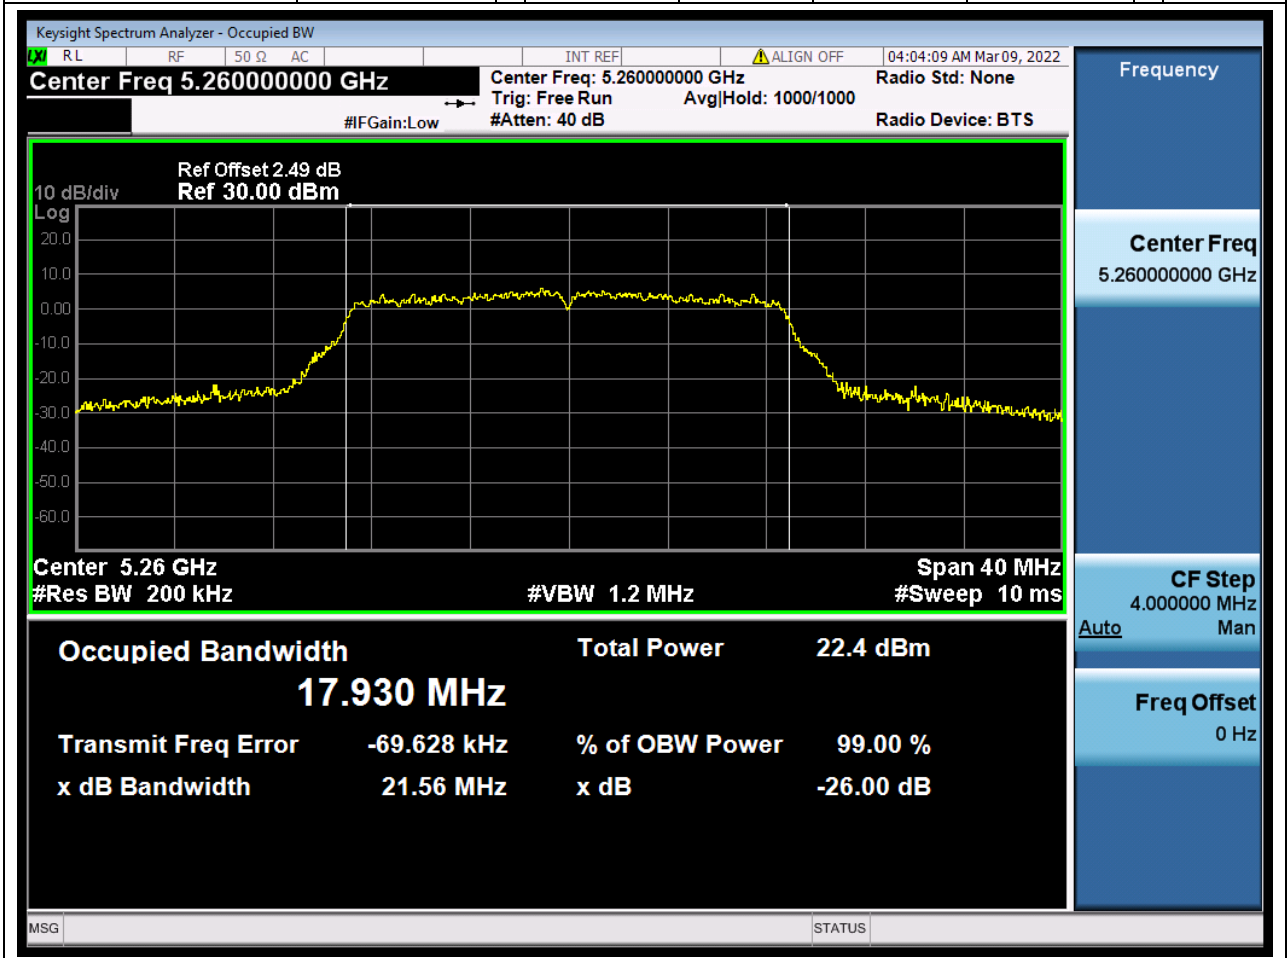

18. 802.11n_20M_Band2_L

18.1. A.2.2-99% Bandwidth(NTNV)

Center Frequency (MHz)	OBW Power (%)	RBW (MHz)	Detector	Limit (MHz)	OBW (MHz)	Verdict
5260	99	0.2	Peak	0	17.929577	Unknown