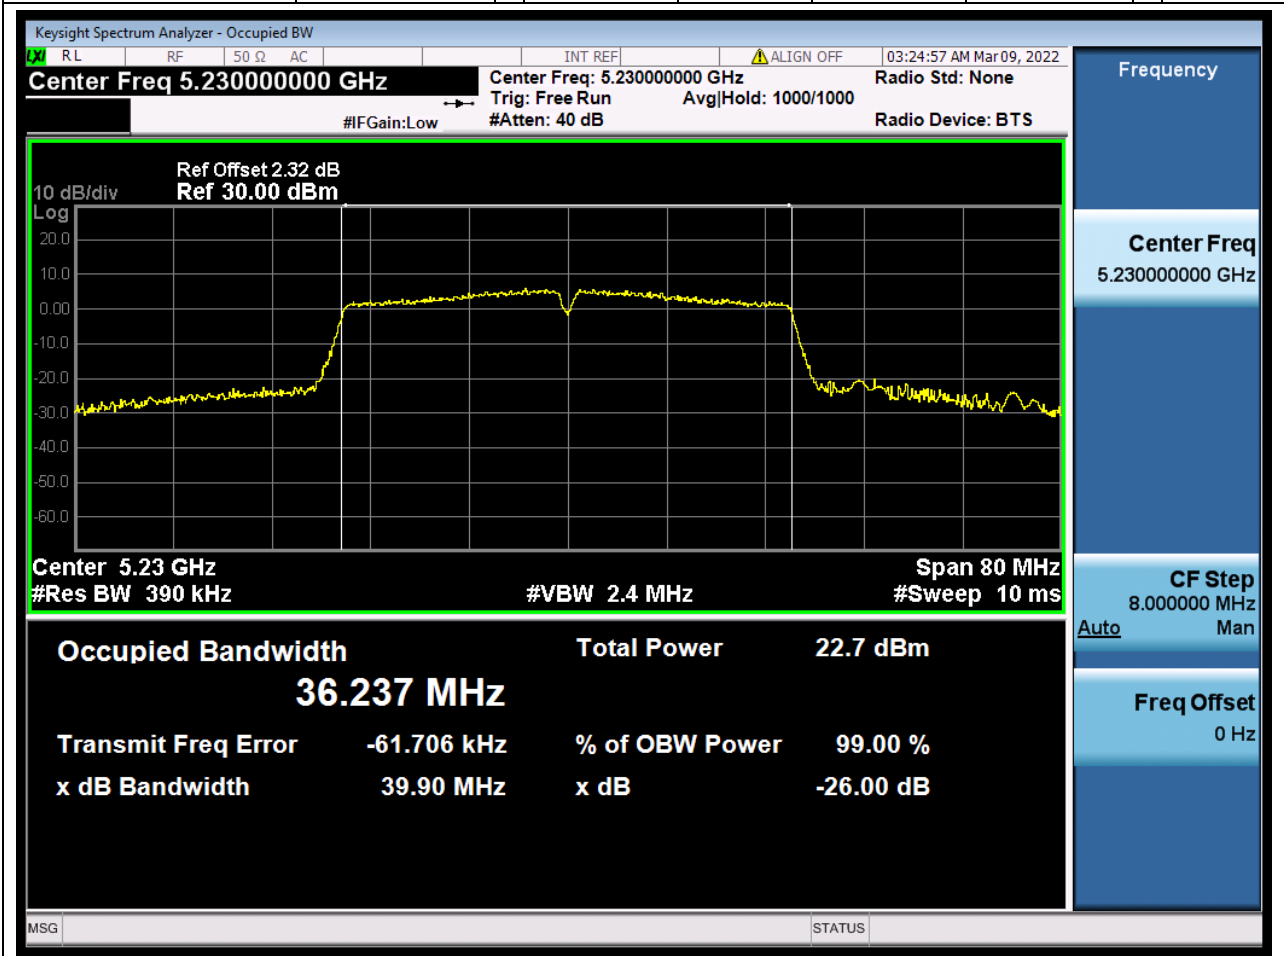

8. 802.11n_40M_Band1_H

8.1. A.2.2-99% Bandwidth(NTNV)

Center Frequency (MHz)	OBW Power (%)	RBW (MHz)	Detector	Limit (MHz)	OBW (MHz)	Verdict
5230	99	0.39	Peak	0	36.236818	Unknown