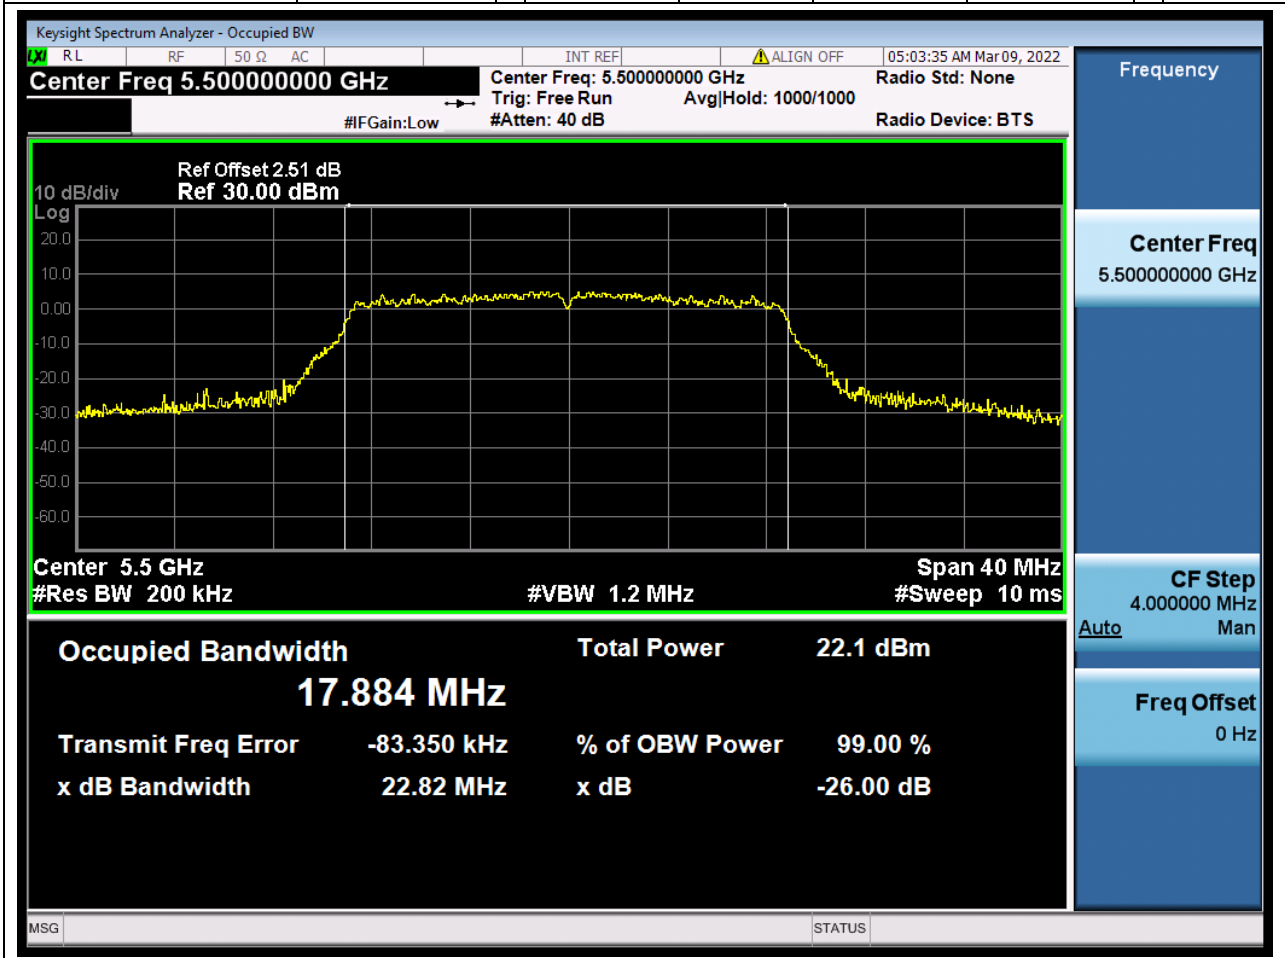

38. 802.11ac_20M_Band3_L

38.1. A.2.2-99% Bandwidth(NTNV)

Center Frequency (MHz)	OBW Power (%)	RBW (MHz)	Detector	Limit (MHz)	OBW (MHz)	Verdict
5500	99	0.2	Peak	0	17.884209	Unknown