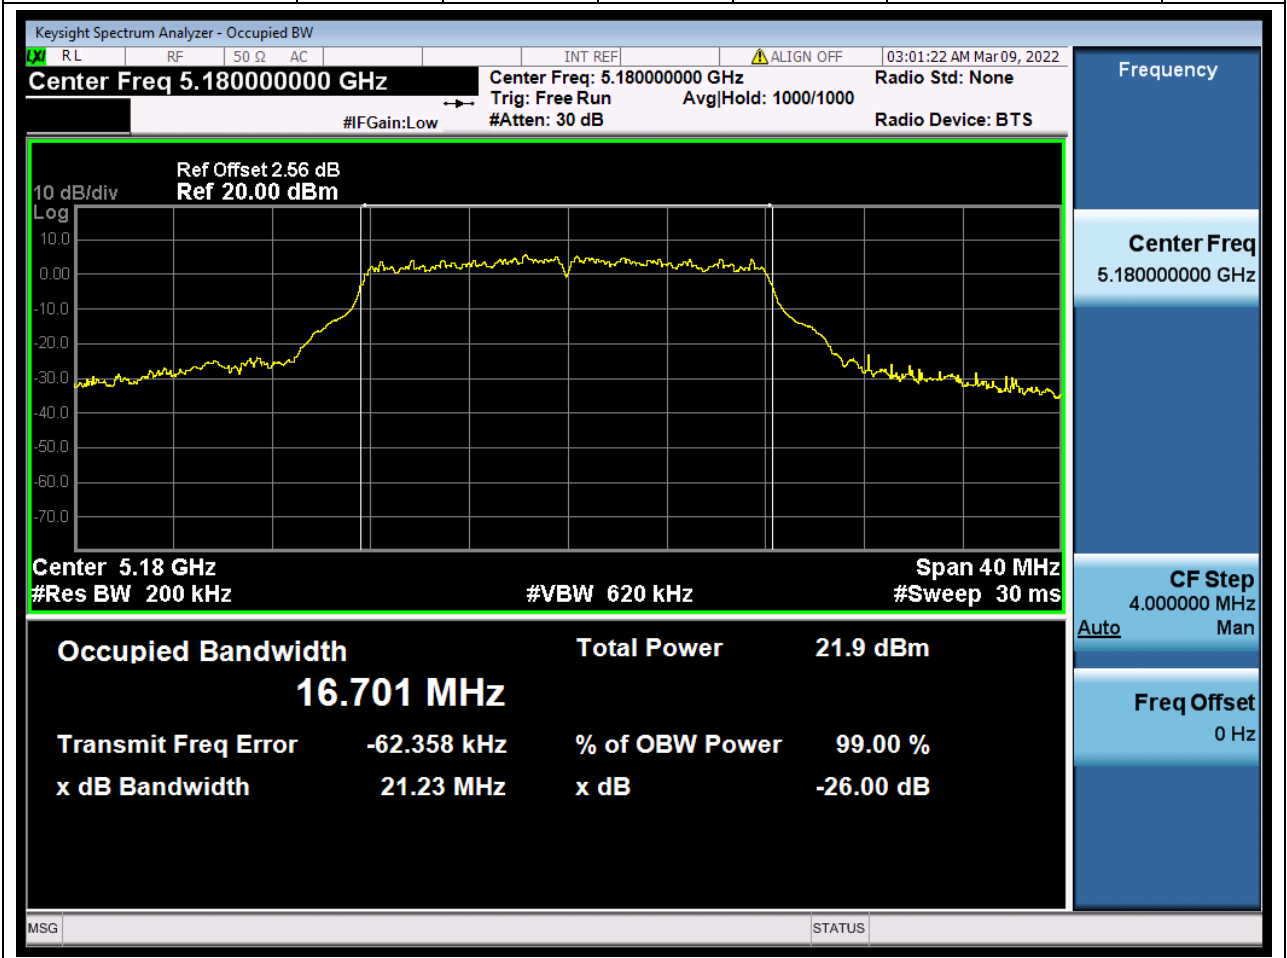

A.2 Emission Bandwidth & 99% Bandwidth

Main Antenna

1. 802.11a_20M_Band1_L

1.1. A.2-26dB Bandwidth(NTNV)

Center Frequency (MHz)	XdB Down	RBW (MHz)	Detector	Limit (MHz)	XdB BandWidth (MHz)	Verdict
5180	26	0.2	Peak	0	21.22835	Unknow