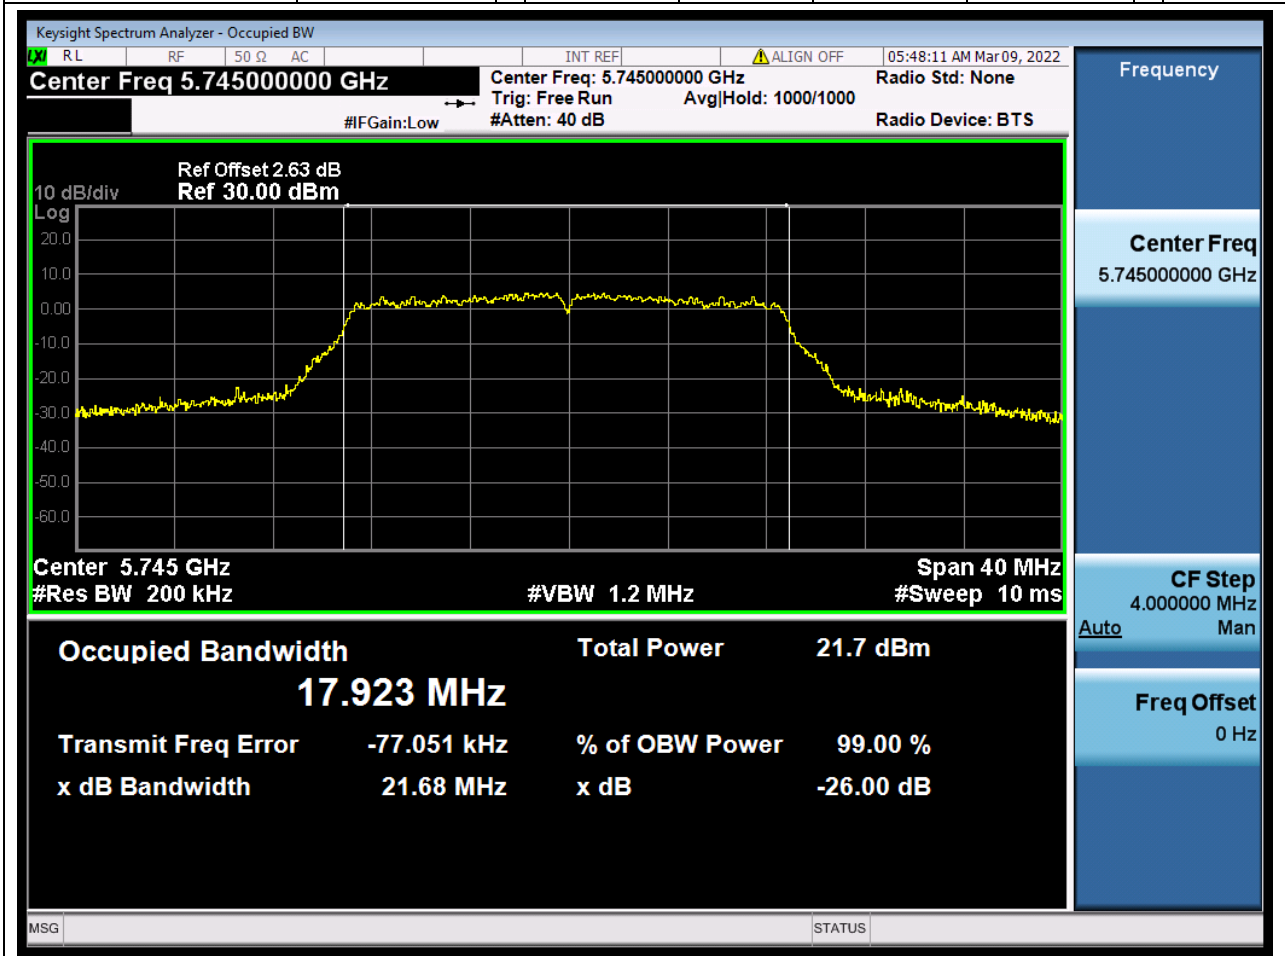

54. 802.11ac_20M_Band4_L

54.1. A.2.2-99% Bandwidth(NTNV)

Center Frequency (MHz)	OBW Power (%)	RBW (MHz)	Detector	Limit (MHz)	OBW (MHz)	Verdict
5745	99	0.2	Peak	0	17.923226	Unknown