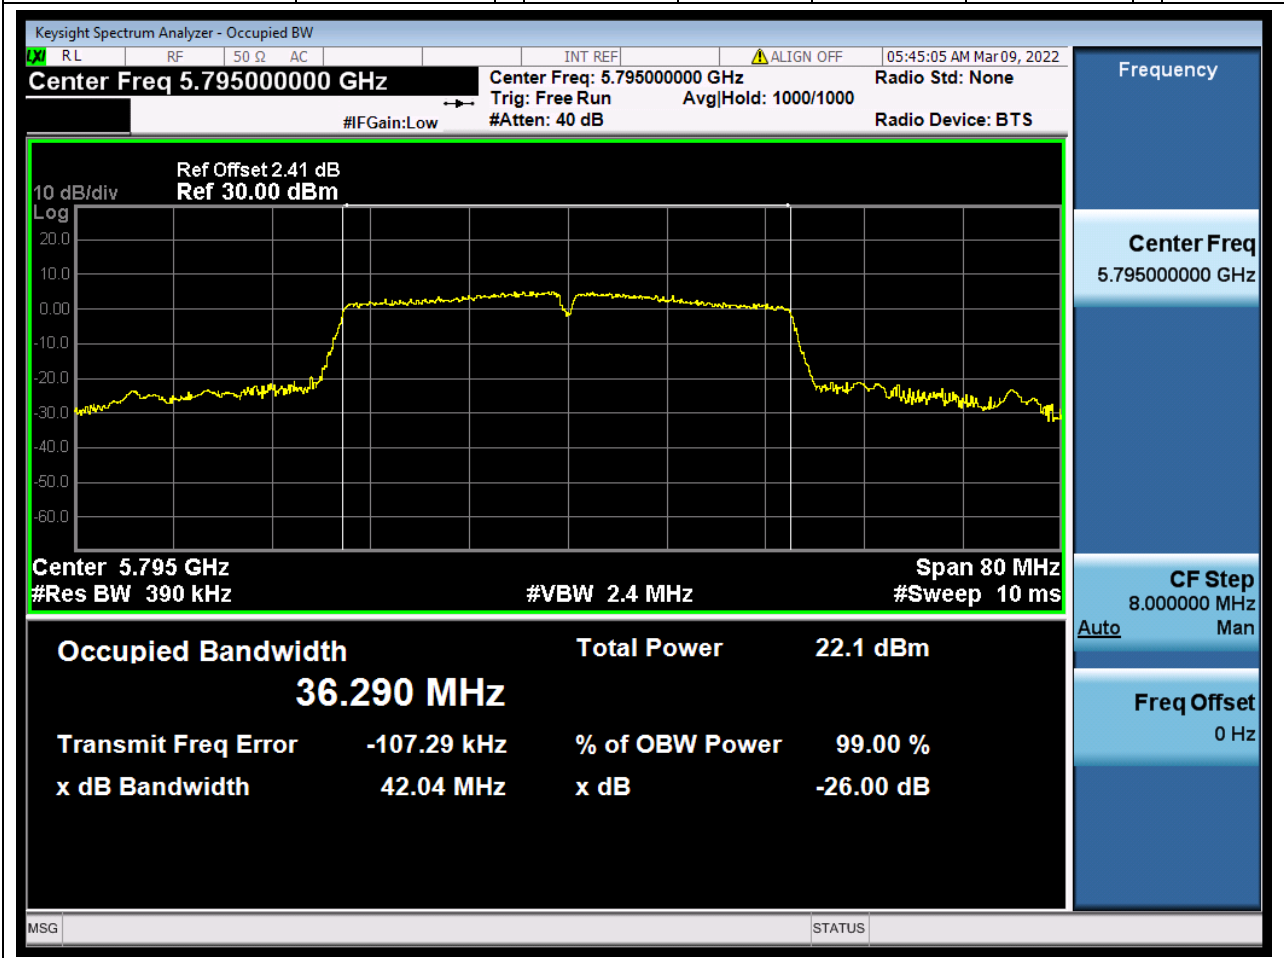

53. 802.11n_40M_Band4_H

53.1. A.2.2-99% Bandwidth(NTNV)

Center Frequency (MHz)	OBW Power (%)	RBW (MHz)	Detector	Limit (MHz)	OBW (MHz)	Verdict
5795	99	0.39	Peak	0	36.290466	Unknown