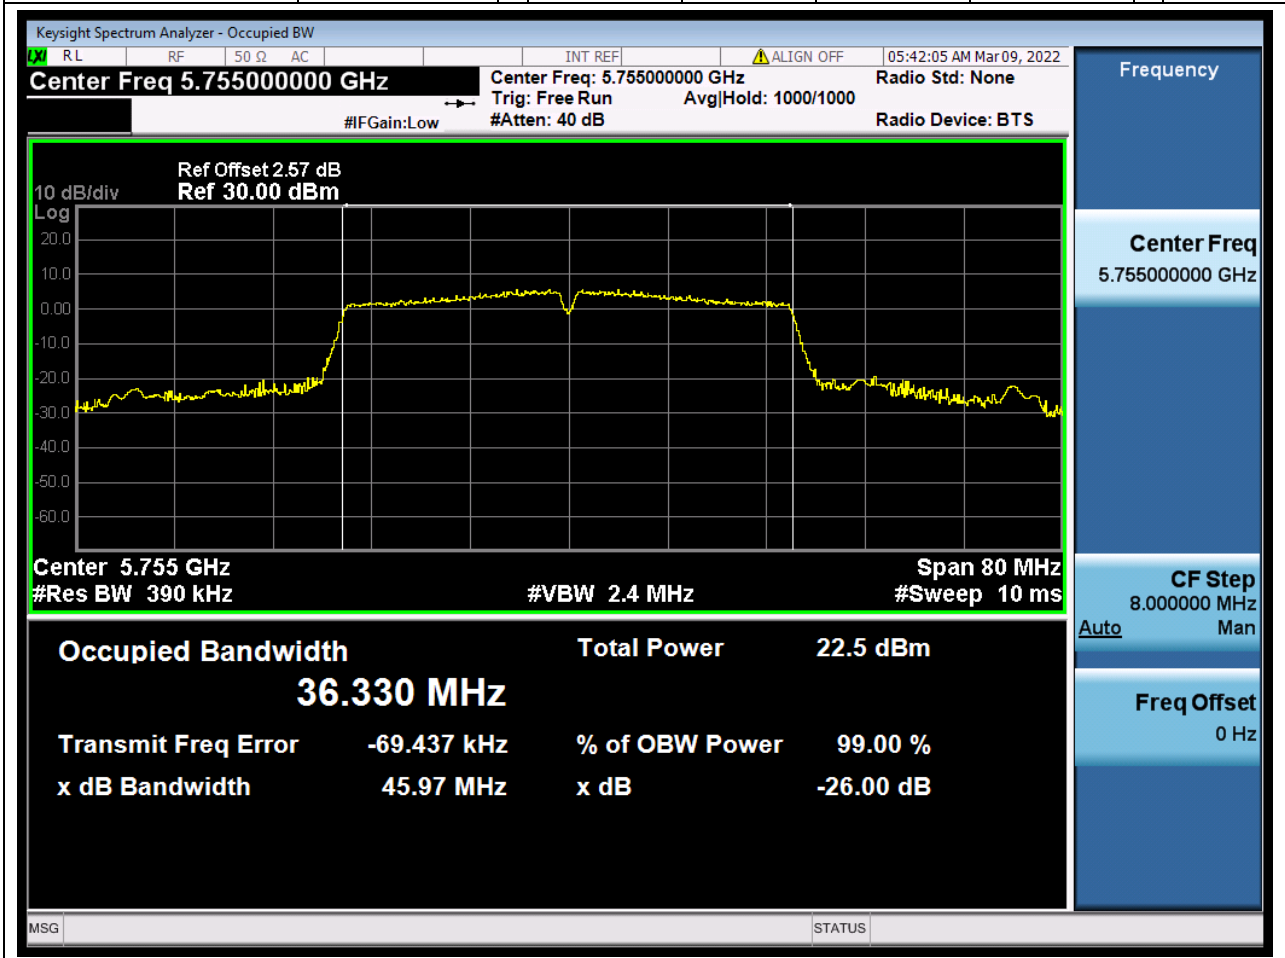

52. 802.11n_40M_Band4_L

52.1. A.2.2-99% Bandwidth(NTNV)

Center Frequency (MHz)	OBW Power (%)	RBW (MHz)	Detector	Limit (MHz)	OBW (MHz)	Verdict
5755	99	0.39	Peak	0	36.32992	Unknown