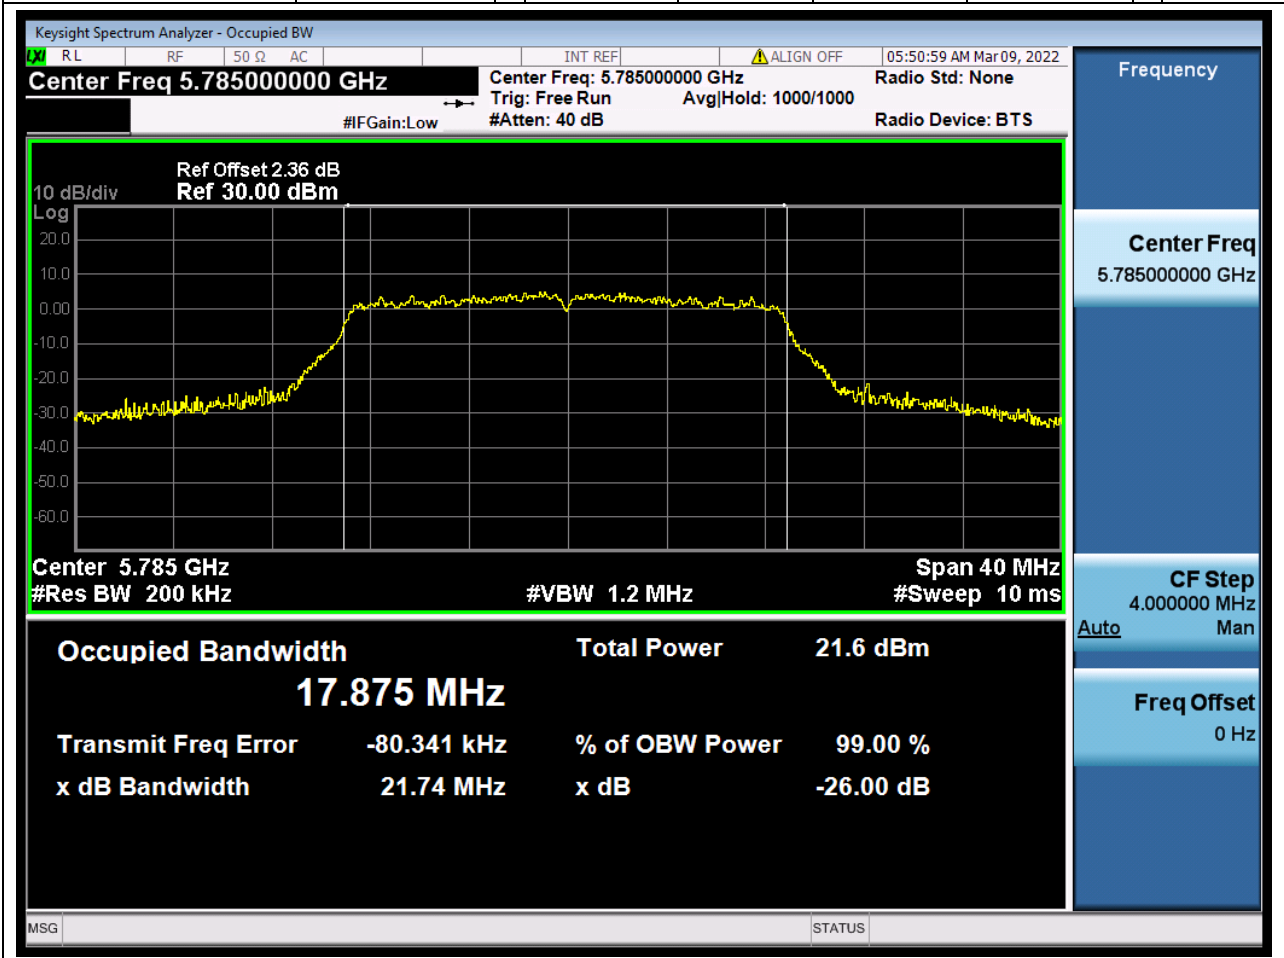

55. 802.11ac_20M_Band4_M

55.1. A.2.2-99% Bandwidth(NTNV)

Center Frequency (MHz)	OBW Power (%)	RBW (MHz)	Detector	Limit (MHz)	OBW (MHz)	Verdict
5785	99	0.2	Peak	0	17.874611	Unknown