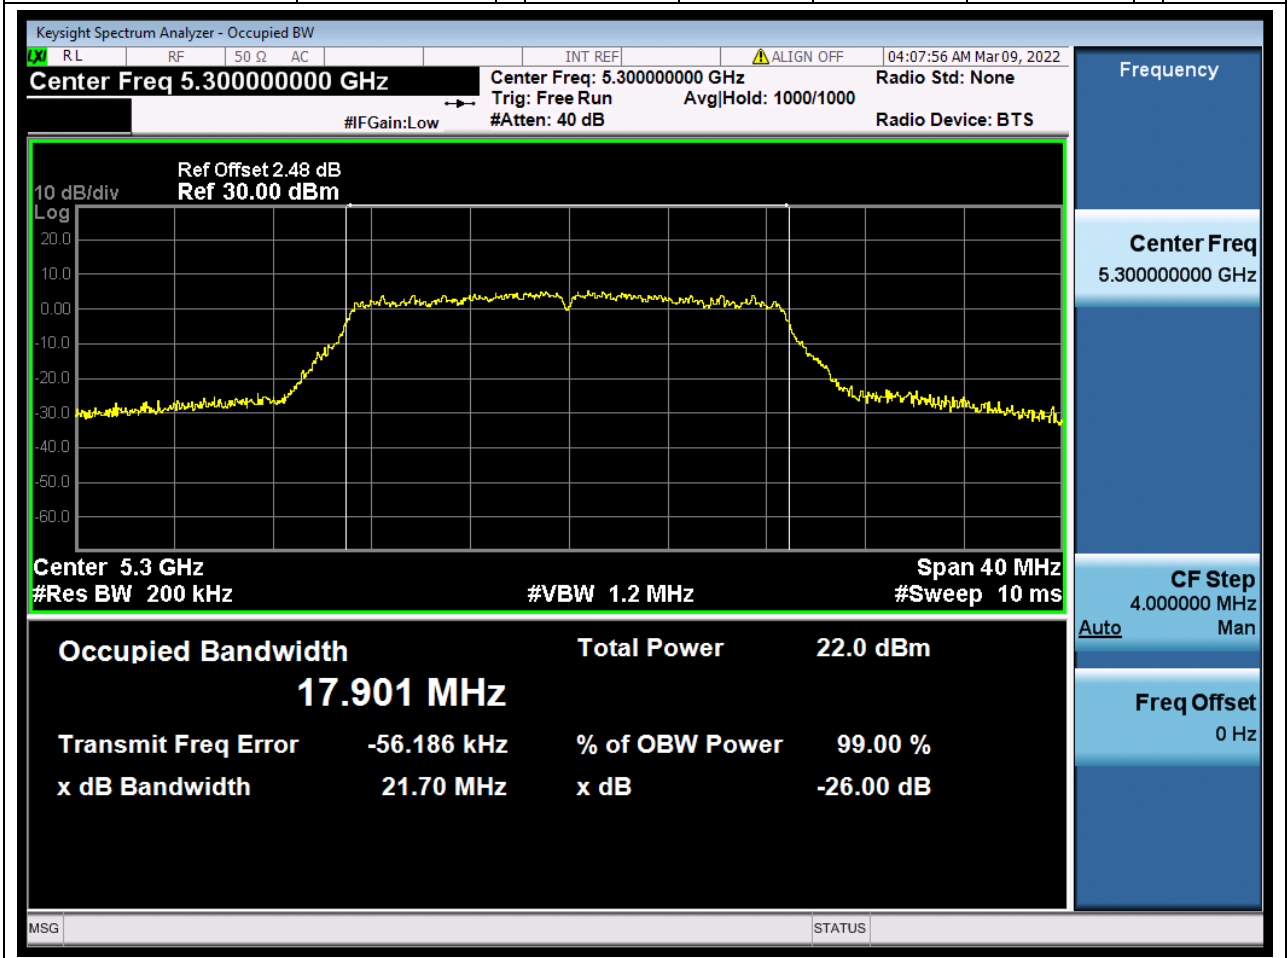

19. 802.11n_20M_Band2_M

19.1. A.2.2-99% Bandwidth(NTNV)

Center Frequency (MHz)	OBW Power (%)	RBW (MHz)	Detector	Limit (MHz)	OBW (MHz)	Verdict
5300	99	0.2	Peak	0	17.901093	Unknown