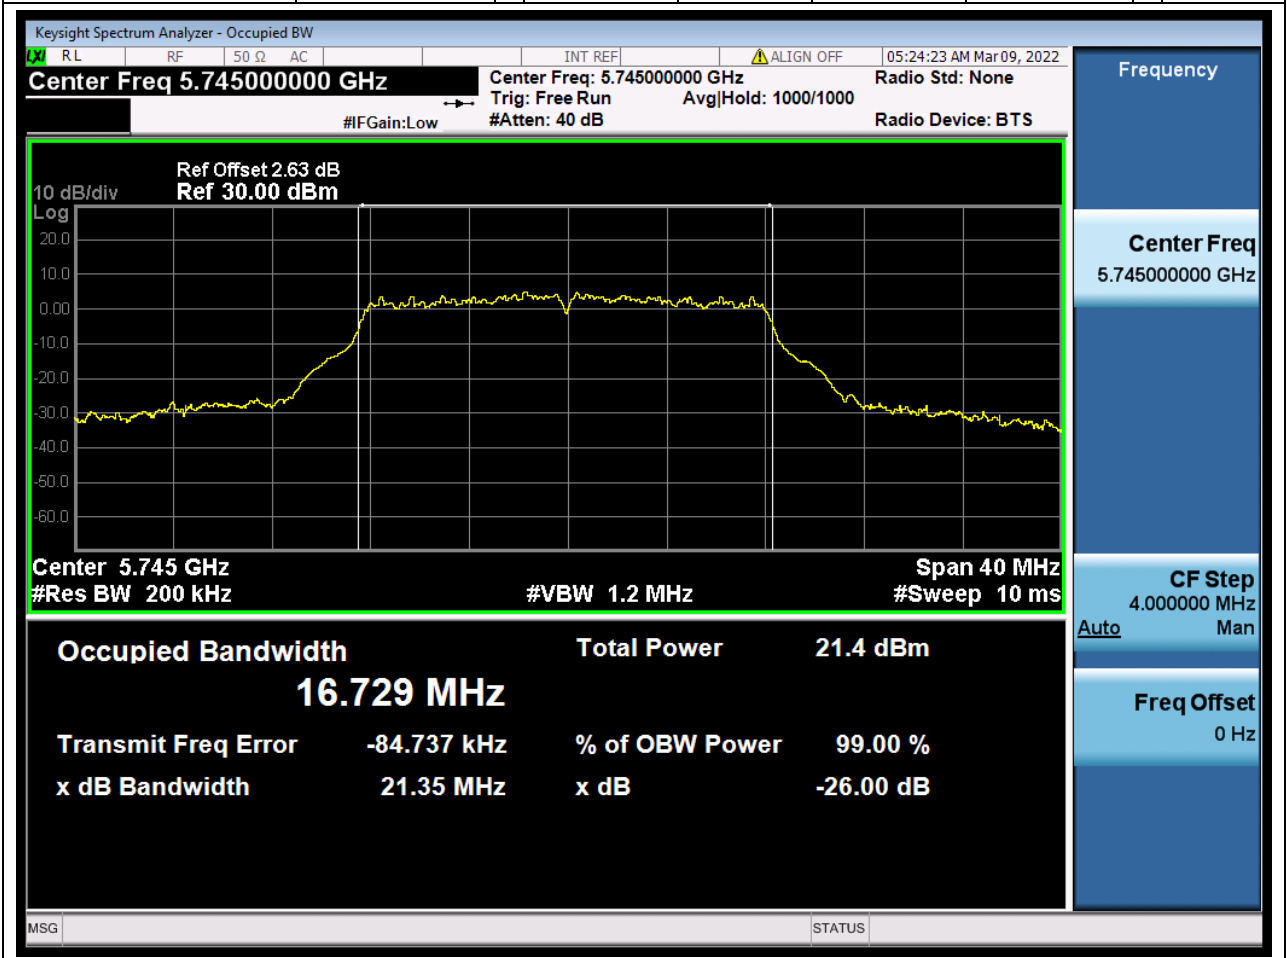

46. 802.11a_20M_Band4_L

46.1. A.2.2-99% Bandwidth(NTNV)

Center Frequency (MHz)	OBW Power (%)	RBW (MHz)	Detector	Limit (MHz)	OBW (MHz)	Verdict
5745	99	0.2	Peak	0	16.729107	Unknown