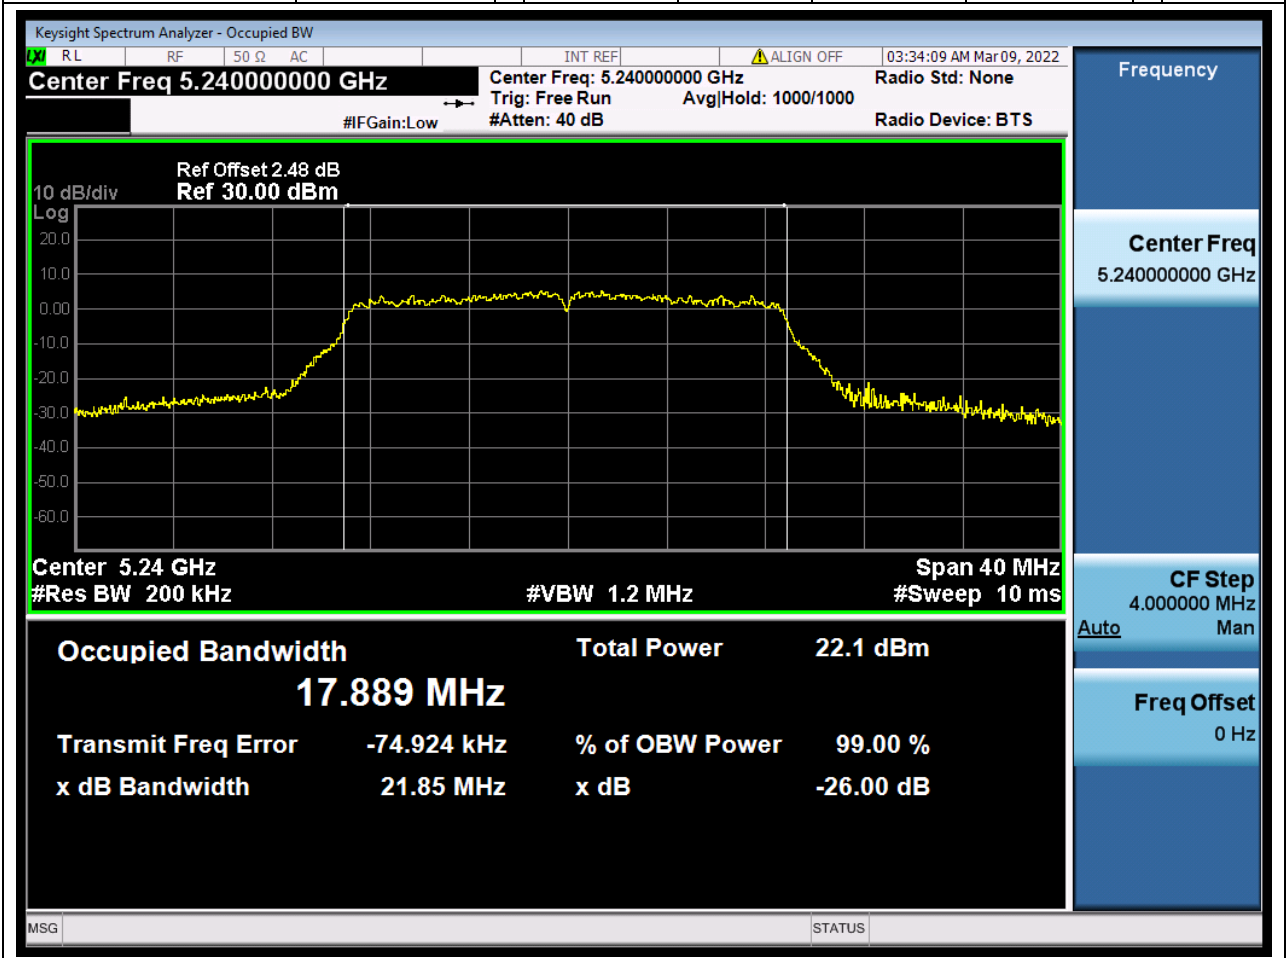

11. 802.11ac_20M_Band1_H

11.1. A.2.2-99% Bandwidth(NTNV)

Center Frequency (MHz)	OBW Power (%)	RBW (MHz)	Detector	Limit (MHz)	OBW (MHz)	Verdict
5240	99	0.2	Peak	0	17.889269	Unknown