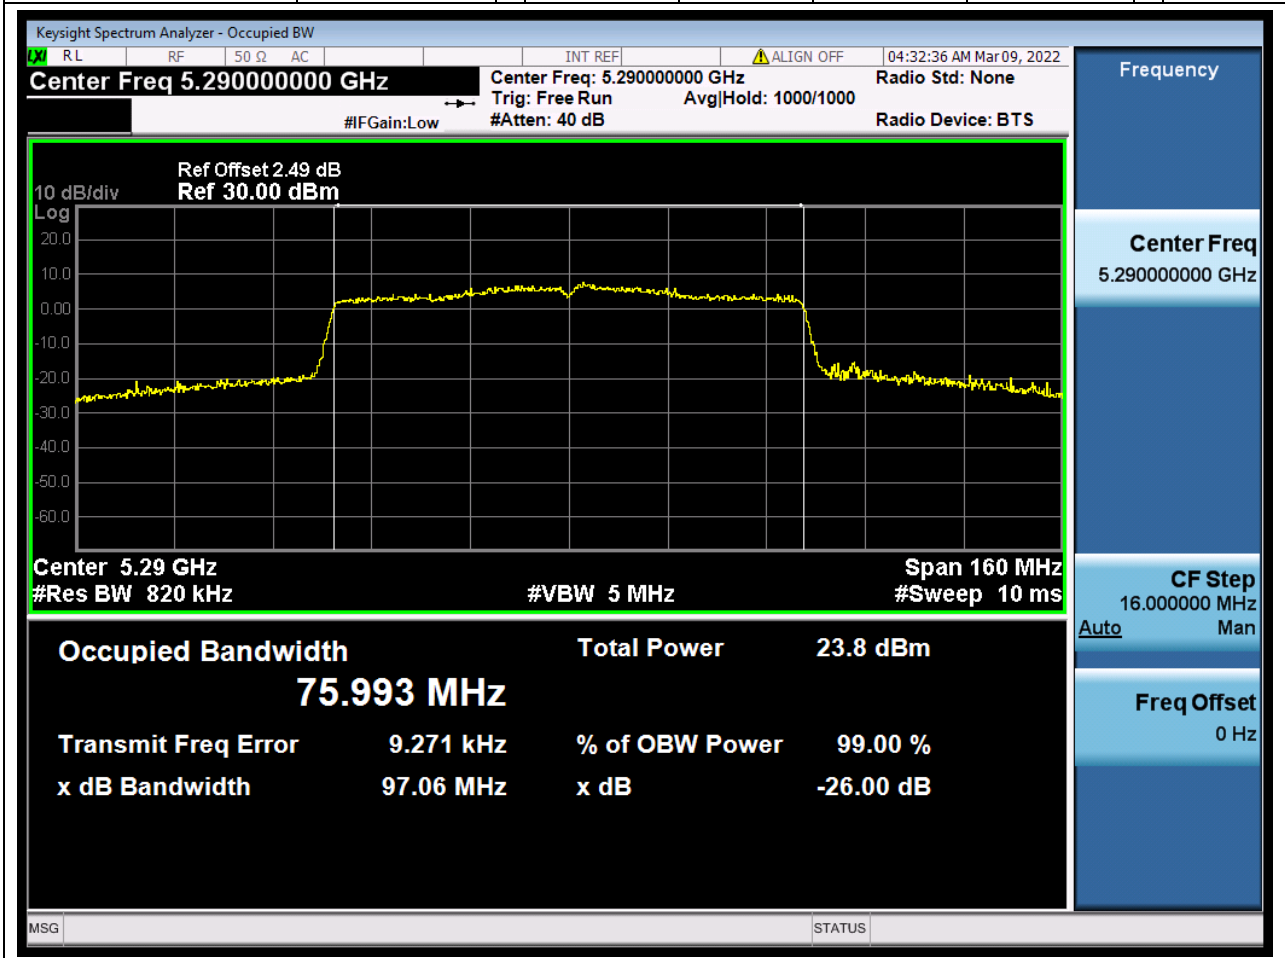

28. 802.11ac_80M_Band2_M

28.1. A.2.2-99% Bandwidth(NTNV)

Center Frequency (MHz)	OBW Power (%)	RBW (MHz)	Detector	Limit (MHz)	OBW (MHz)	Verdict
5290	99	0.82	Peak	0	75.993238	Unknown