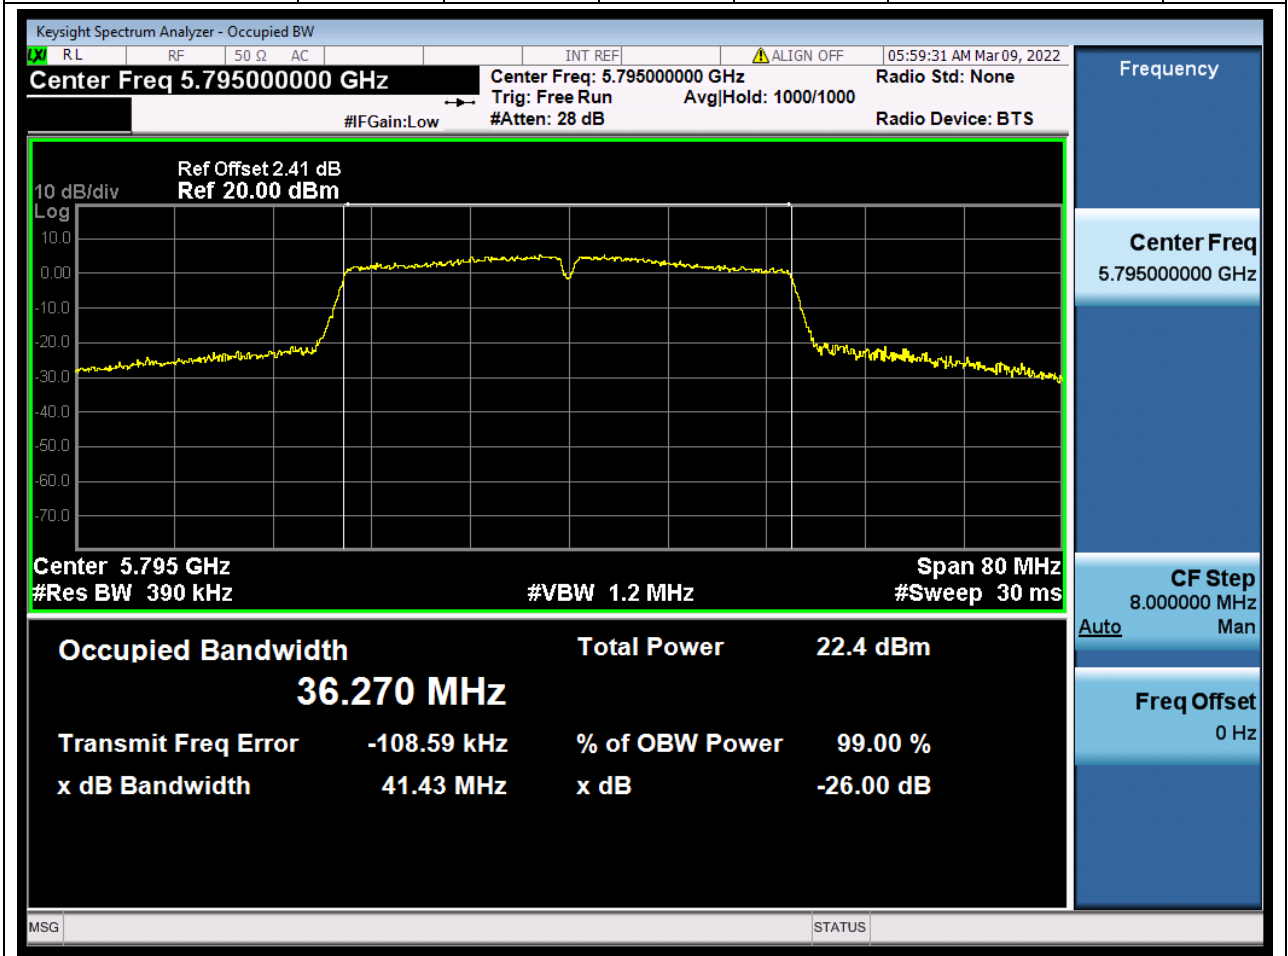

58. 802.11ac_40M_Band4_H

58.1. A.2-26dB Bandwidth(NTNV)

Center Frequency (MHz)	XdB Down	RBW (MHz)	Detector	Limit (MHz)	XdB BandWidth (MHz)	Verdict
5795	26	0.39	Peak	0	41.428094	Unknow