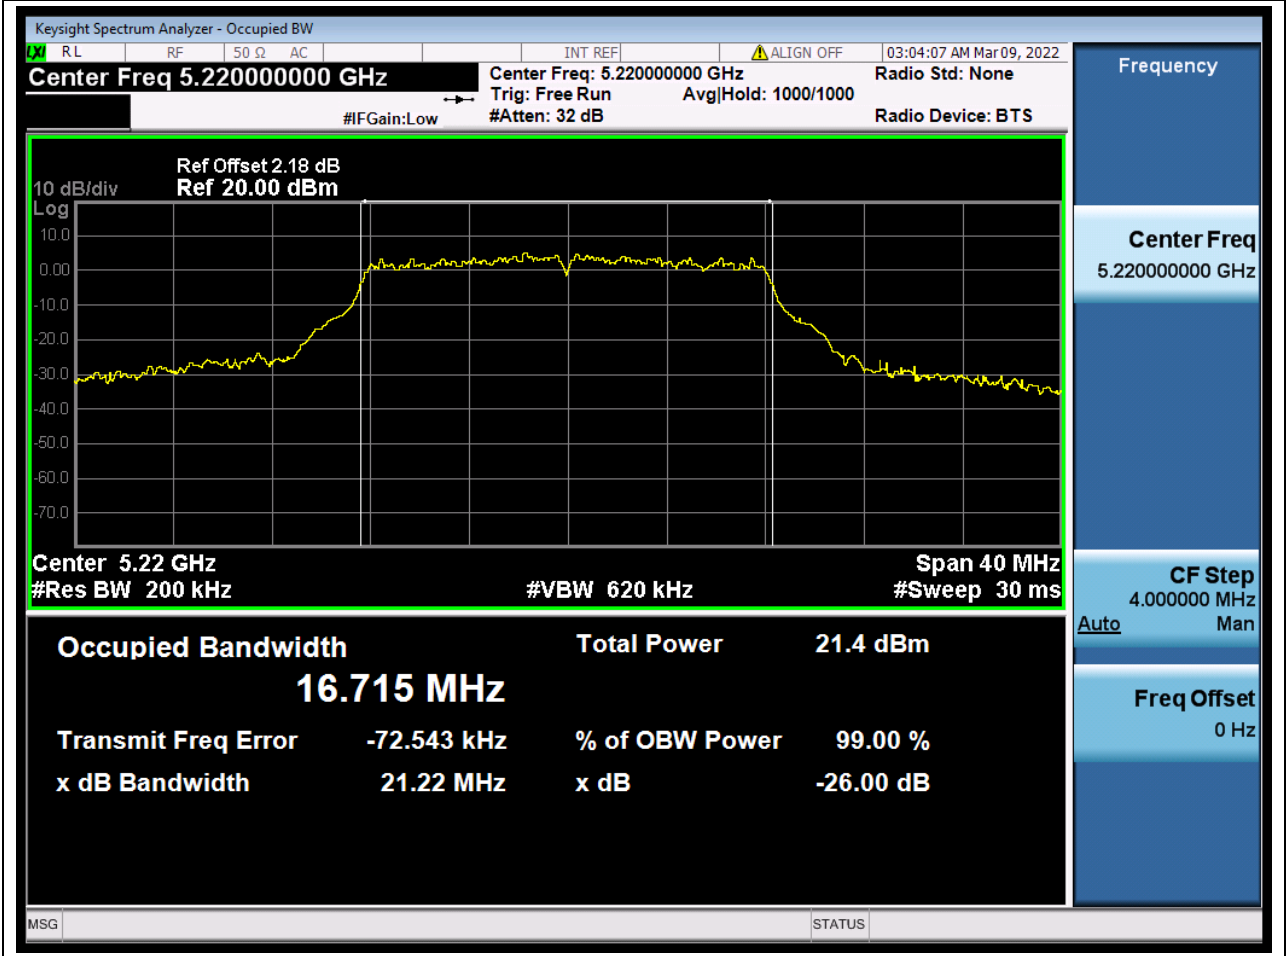

2. 802.11a_20M_Band1_M

2.1. A.2-26dB Bandwidth(NTNV)

Center Frequency (MHz)	XdB Down	RBW (MHz)	Detector	Limit (MHz)	XdB BandWidth (MHz)	Verdict
5220	26	0.2	Peak	0	21.222324	Unknow