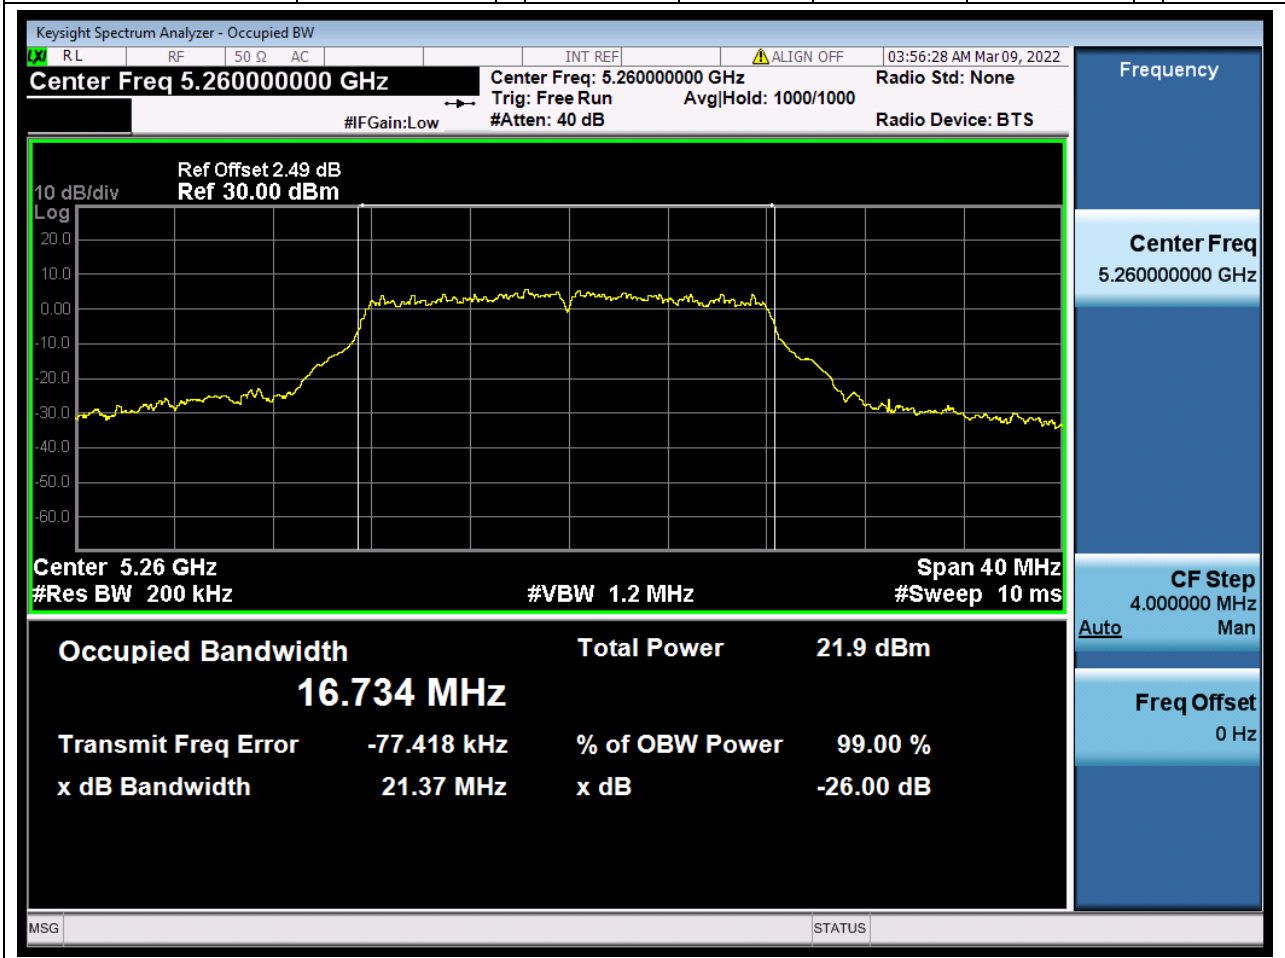

15. 802.11a_20M_Band2_L

15.1. A.2.2-99% Bandwidth(NTNV)

Center Frequency (MHz)	OBW Power (%)	RBW (MHz)	Detector	Limit (MHz)	OBW (MHz)	Verdict
5260	99	0.2	Peak	0	16.733936	Unknown