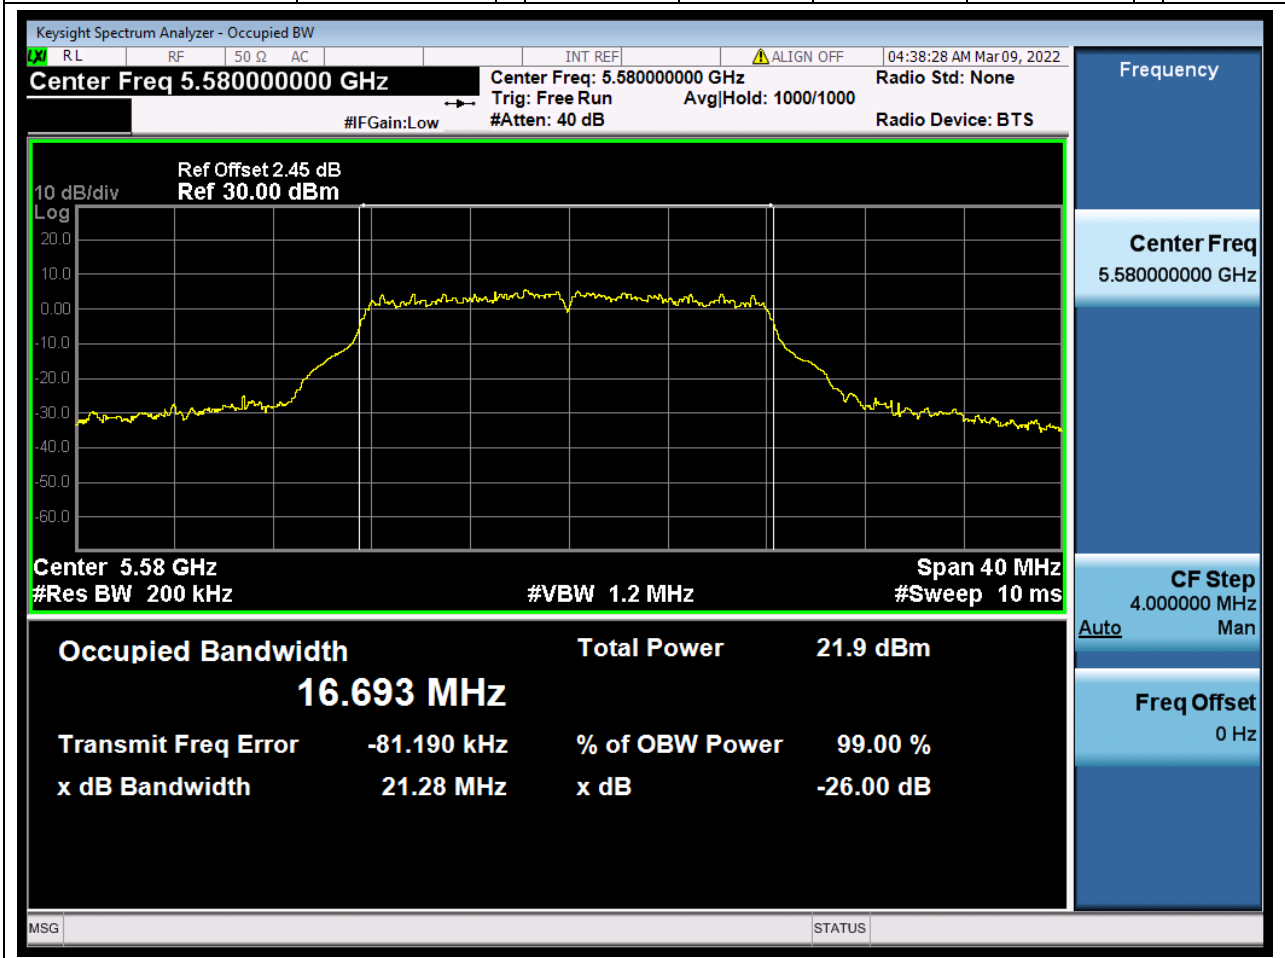

30. 802.11a_20M_Band3_M

30.1. A.2.2-99% Bandwidth(NTNV)

Center Frequency (MHz)	OBW Power (%)	RBW (MHz)	Detector	Limit (MHz)	OBW (MHz)	Verdict
5580	99	0.2	Peak	0	16.693368	Unknown