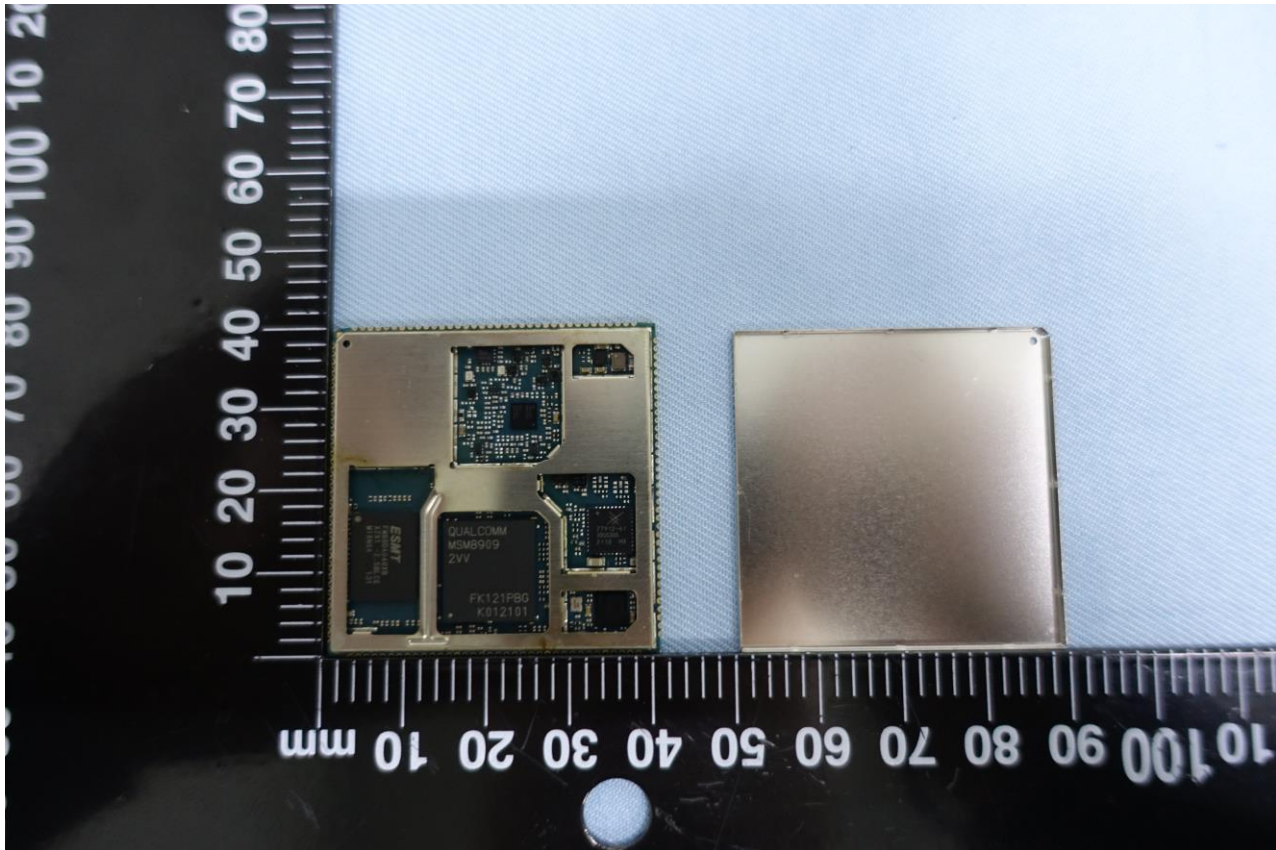

2. Internal Photograph of EUT

Brand Name: Quectel; Model Name: SC20-AX

Brand Name: Quectel; Model Name: SC20-AX