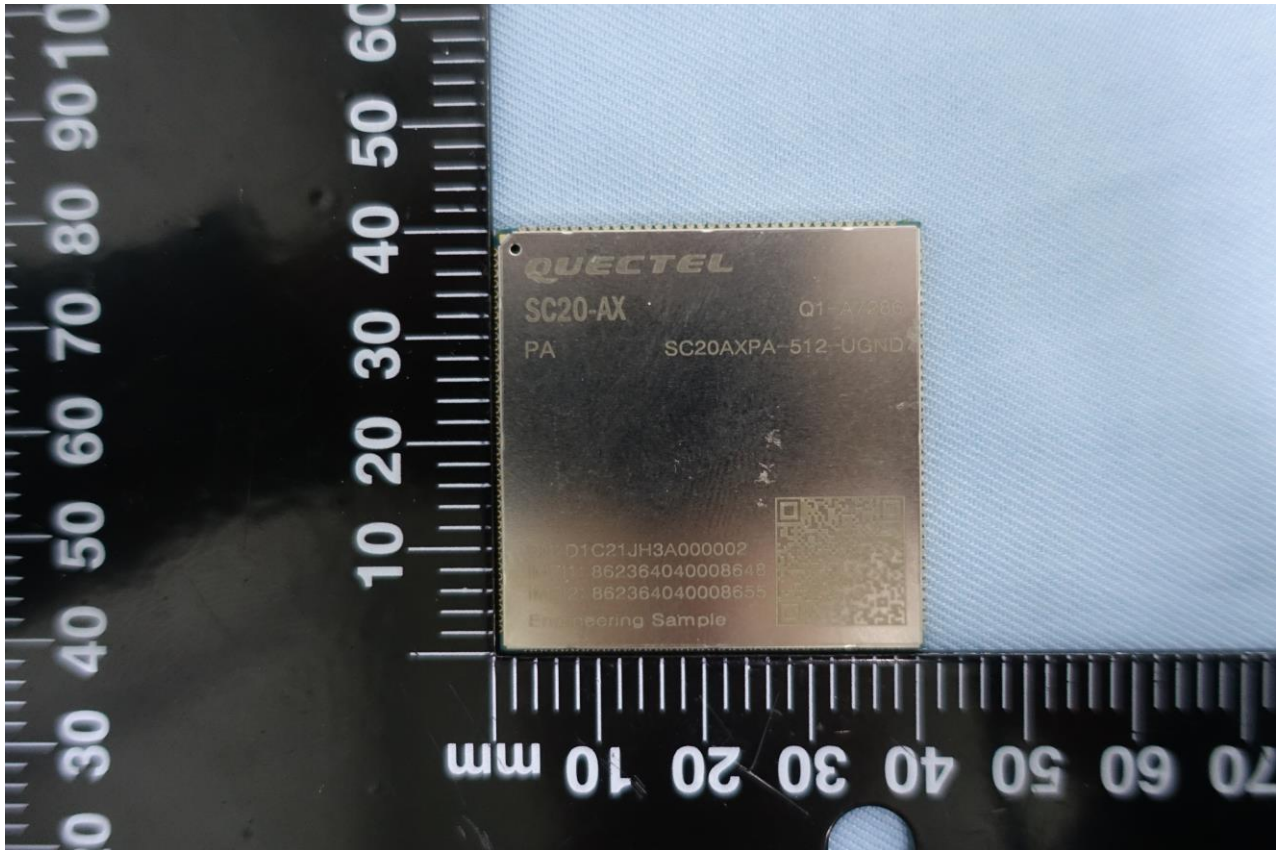

1. External Photograph of EUT

Brand Name: Quectel; Model Name: SC20-AX

Brand Name: Quectel; Model Name: SC20-AX