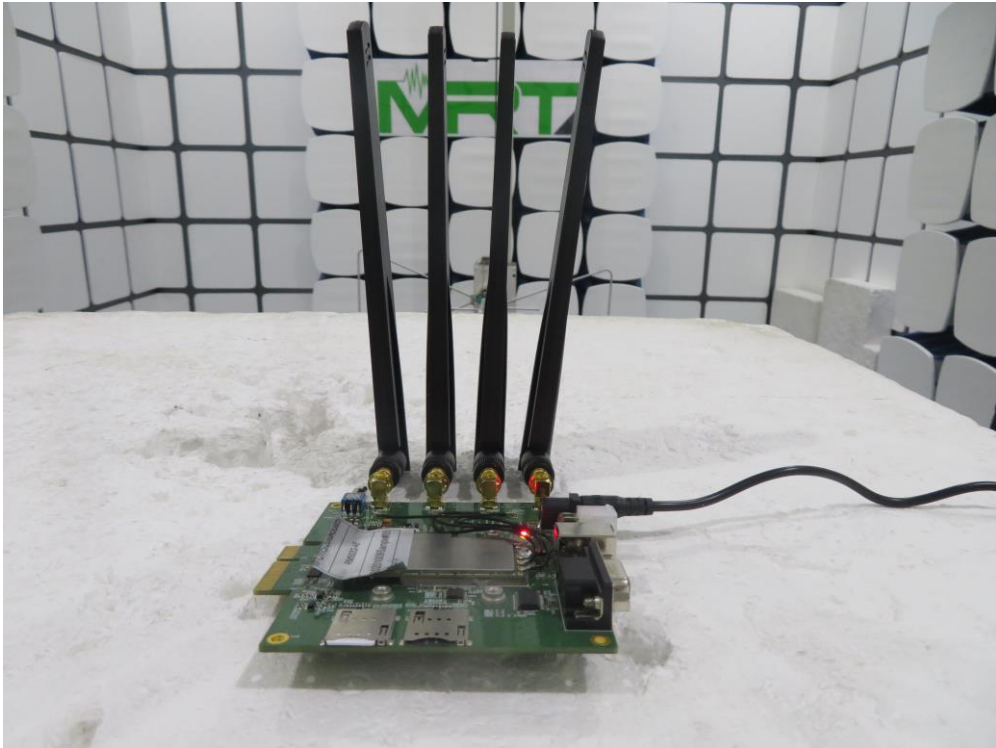

Test Setup Photo

Description: Radiated Spurious Emissions Test Setup for Below 1GHz

Description: Radiated Spurious Emissions Test Setup for Above 1GHz

Description: Radiated Spurious Emissions Zoom-in Test Setup

Description: Conducted Measurement Test Setup