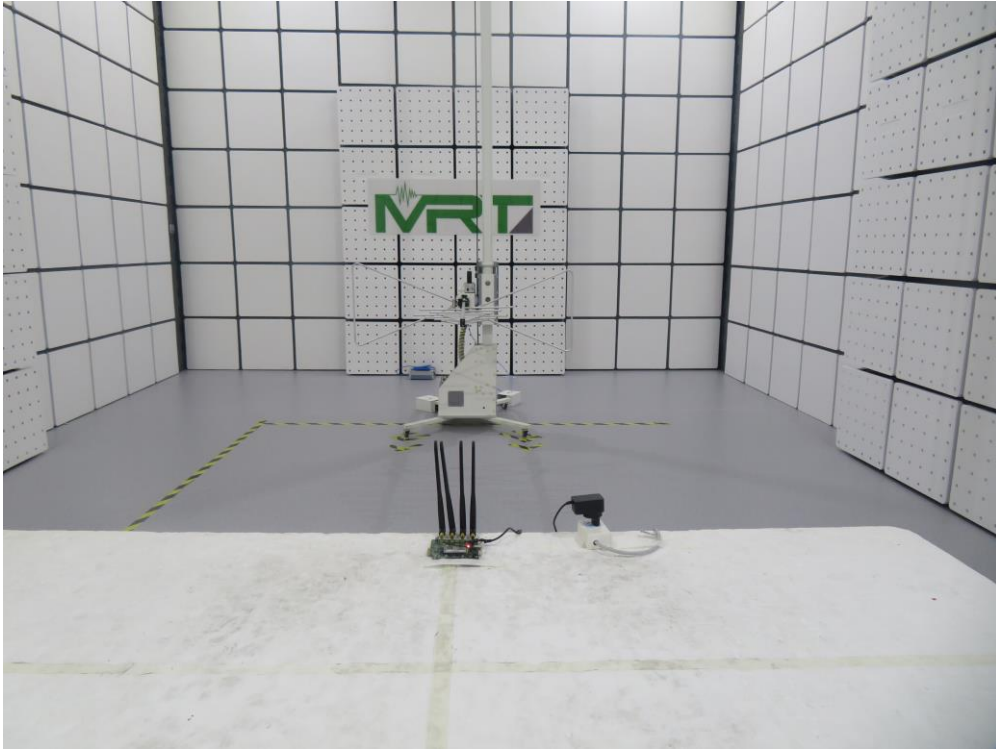

Test Setup Photo

Description: Radiated Spurious Emissions Test Setup for Below 1GHz

Description: Radiated Spurious Emissions Test Setup for Above 1GHz

Description: Radiated Spurious Emissions Zoom-in Test Setup

Description: Conducted Measurement Test Setup