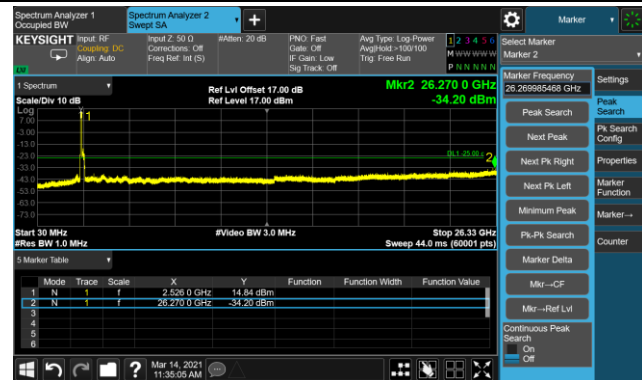

90MHz Channel Bandwidth

Channel 508200 (2541.00MHz)