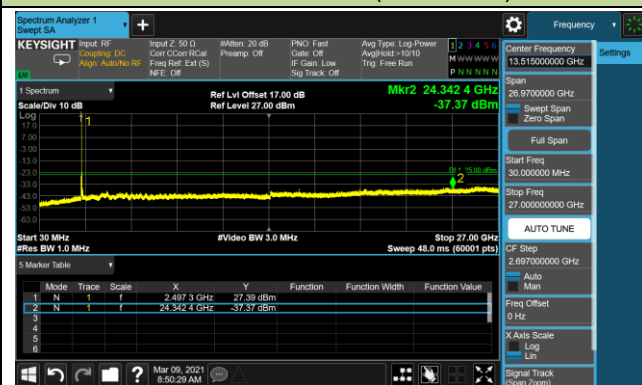

15MHz Channel Bandwidth

20MHz Channel Bandwidth

Product	5G Sub-6 GHz M.2 Module	Test Site	SIP-SR5
Test Engineer	Gordon Qi	Test Date	2021/03/09
Test Band	n41_SA_HPUE		

Channel	Frequency (MHz)	Channel Bandwidth (MHz)	Frequency Range (MHz)	Max Spurious Emissions (dBm)	Limit (dBm)	Result
501204	2506.02	20	30 ~ 27000	-33.53	≤ -25.00	Pass
518598	2592.99	20	30 ~ 27000	-37.97	≤ -25.00	Pass
535998	2679.99	20	30 ~ 27000	-37.38	≤ -25.00	Pass
502200	2511.00	30	30 ~ 27000	-37.37	≤ -25.00	Pass
518598	2592.99	30	30 ~ 27000	-38.81	≤ -25.00	Pass
534996	2674.98	30	30 ~ 27000	-35.66	≤ -25.00	Pass
503202	2516.01	40	30 ~ 27000	-37.18	≤ -25.00	Pass
518598	2592.99	40	30 ~ 27000	-37.23	≤ -25.00	Pass
534000	2670.00	40	30 ~ 27000	-37.24	≤ -25.00	Pass
504204	2521.02	50	30 ~ 27000	-37.05	≤ -25.00	Pass
518598	2592.99	50	30 ~ 27000	-36.36	≤ -25.00	Pass
532998	2664.99	50	30 ~ 27000	-37.82	≤ -25.00	Pass
505200	2526.00	60	30 ~ 27000	-40.15	≤ -25.00	Pass
518598	2592.99	60	30 ~ 27000	-36.65	≤ -25.00	Pass
531996	2659.98	60	30 ~ 27000	-36.25	≤ -25.00	Pass
507204	2536.02	80	30 ~ 27000	-36.63	≤ -25.00	Pass
518598	2592.99	80	30 ~ 27000	-36.38	≤ -25.00	Pass
529998	2649.99	80	30 ~ 27000	-36.24	≤ -25.00	Pass
508200	2541.00	90	30 ~ 27000	-34.20	≤ -25.00	Pass
518598	2592.99	90	30 ~ 27000	-35.02	≤ -25.00	Pass
528996	2544.98	90	30 ~ 27000	-34.89	≤ -25.00	Pass
509202	2546.01	100	30 ~ 27000	-37.19	≤ -25.00	Pass
518598	2592.99	100	30 ~ 27000	-36.62	≤ -25.00	Pass
528000	2640.00	100	30 ~ 27000	-36.66	≤ -25.00	Pass

20MHz Channel Bandwidth

Channel 501204 (2506.02MHz)

Channel 518598 (2592.99MHz)

Channel 535998 (2679.99MHz)

30MHz Channel Bandwidth

Channel 502200 (2511MHz)

Channel 518598 (2592.99MHz)

Channel 534996 (2674.98MHz)

40MHz Channel Bandwidth

Channel 503202 (2516.01MHz)

Channel 518598 (2592.99MHz)

Channel 534000 (2670MHz)

50MHz Channel Bandwidth

Channel 504204 (2521.02MHz)

Channel 518598 (2592.99MHz)

Channel 532998 (2664.99MHz)