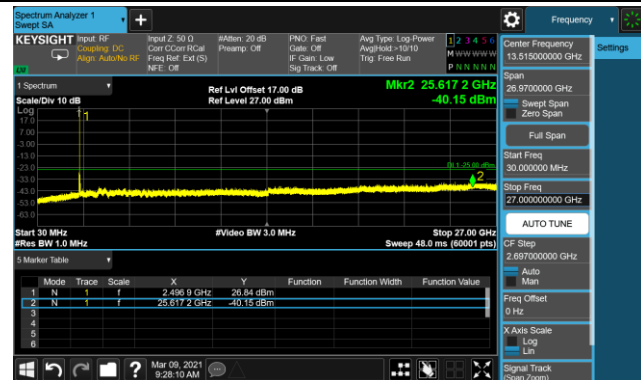

20MHz Channel Bandwidth

Channel 501204 (2506.02MHz)

Channel 518598 (2592.99MHz)

Channel 535998 (2679.99MHz)

30MHz Channel Bandwidth

Channel 502200 (2511MHz)

Channel 518598 (2592.99MHz)

Channel 534996 (2674.98MHz)

40MHz Channel Bandwidth

Channel 503202 (2516.01MHz)

Channel 518598 (2592.99MHz)

Channel 534000 (2670MHz)

50MHz Channel Bandwidth

Channel 504204 (2521.02MHz)

Channel 518598 (2592.99MHz)

Channel 532998 (2664.99MHz)

60MHz Channel Bandwidth

Channel 505200 (2526MHz)

Channel 518598 (2592.99MHz)

Channel 531996 (2659.98MHz)

80MHz Channel Bandwidth

Channel 507204 (2536.02MHz)

Channel 518598 (2592.99MHz)

Channel 529998 (2649.99MHz)