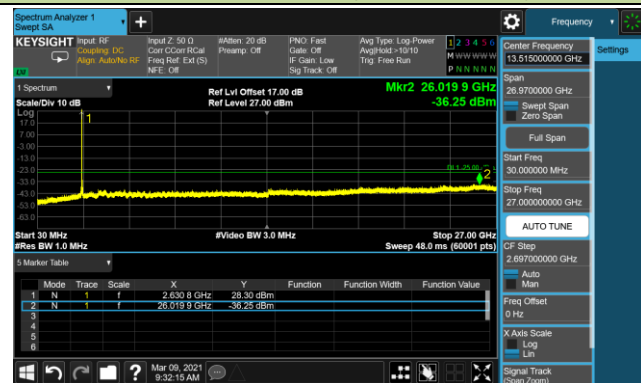

60MHz Channel Bandwidth

Channel 505200 (2526MHz)

Channel 518598 (2592.99MHz)

Channel 531996 (2659.98MHz)

80MHz Channel Bandwidth

Channel 507204 (2536.02MHz)

Channel 518598 (2592.99MHz)

Channel 529998 (2649.99MHz)

90MHz Channel Bandwidth

Channel 508200 (2541.00MHz)

Channel 518598 (2592.99MHz)

Channel 528996 (2644.98MHz)

100MHz Channel Bandwidth

Channel 509202 (2545.01MHz)

Channel 518598 (2592.99MHz)

Channel 528000 (2640.00MHz)