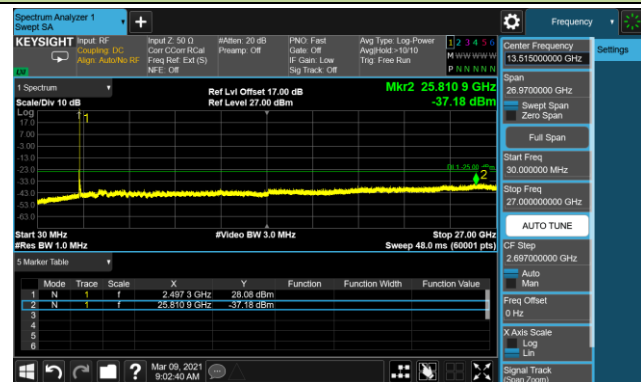

15MHz Channel Bandwidth

20MHz Channel Bandwidth

Product	5G Sub-6 GHz M.2 Module	Test Site	SIP-SR5
Test Engineer	Gordon Qi	Test Date	2021/03/09
Test Band	n41_SA_HPUE		

Channel	Frequency (MHz)	Channel Bandwidth (MHz)	Frequency Range (MHz)	Max Spurious Emissions (dBm)	Limit (dBm)	Result
501204	2506.02	20	30 ~ 27000	-33.53	≤ -25.00	Pass
518598	2592.99	20	30 ~ 27000	-37.97	≤ -25.00	Pass
535998	2679.99	20	30 ~ 27000	-37.38	≤ -25.00	Pass
502200	2511.00	30	30 ~ 27000	-37.37	≤ -25.00	Pass
518598	2592.99	30	30 ~ 27000	-38.81	≤ -25.00	Pass
534996	2674.98	30	30 ~ 27000	-35.66	≤ -25.00	Pass
503202	2516.01	40	30 ~ 27000	-37.18	≤ -25.00	Pass
518598	2592.99	40	30 ~ 27000	-37.23	≤ -25.00	Pass
534000	2670.00	40	30 ~ 27000	-37.24	≤ -25.00	Pass
504204	2521.02	50	30 ~ 27000	-37.05	≤ -25.00	Pass
518598	2592.99	50	30 ~ 27000	-36.36	≤ -25.00	Pass
532998	2664.99	50	30 ~ 27000	-37.82	≤ -25.00	Pass
505200	2526.00	60	30 ~ 27000	-40.15	≤ -25.00	Pass
518598	2592.99	60	30 ~ 27000	-36.65	≤ -25.00	Pass
531996	2659.98	60	30 ~ 27000	-36.25	≤ -25.00	Pass
507204	2536.02	80	30 ~ 27000	-36.63	≤ -25.00	Pass
518598	2592.99	80	30 ~ 27000	-36.38	≤ -25.00	Pass
529998	2649.99	80	30 ~ 27000	-36.24	≤ -25.00	Pass
508200	2541.00	90	30 ~ 27000	-34.20	≤ -25.00	Pass
518598	2592.99	90	30 ~ 27000	-35.02	≤ -25.00	Pass
528996	2544.98	90	30 ~ 27000	-34.89	≤ -25.00	Pass
509202	2546.01	100	30 ~ 27000	-37.19	≤ -25.00	Pass
518598	2592.99	100	30 ~ 27000	-36.62	≤ -25.00	Pass
528000	2640.00	100	30 ~ 27000	-36.66	≤ -25.00	Pass

20MHz Channel Bandwidth

Channel 501204 (2506.02MHz)

Channel 518598 (2592.99MHz)

Channel 535998 (2679.99MHz)

30MHz Channel Bandwidth

Channel 502200 (2511MHz)

Channel 518598 (2592.99MHz)

Channel 534996 (2674.98MHz)

40MHz Channel Bandwidth

Channel 503202 (2516.01MHz)

Channel 518598 (2592.99MHz)

Channel 534000 (2670MHz)

50MHz Channel Bandwidth

Channel 504204 (2521.02MHz)

Channel 518598 (2592.99MHz)

Channel 532998 (2664.99MHz)