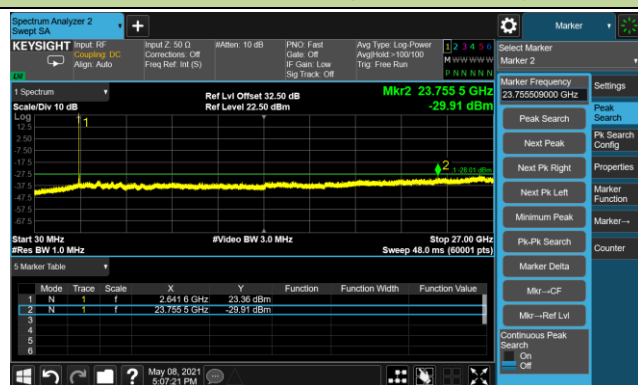

Channel 528000 (2640.00MHz)

20MHz Channel Bandwidth - Port 1

Channel 501204 (2506.02MHz)

Channel 518598 (2592.99MHz)

Channel 535998 (2679.99MHz)

30MHz Channel Bandwidth - Port 1

Channel 502200 (2511MHz)

Channel 518598 (2592.99MHz)

Channel 534996 (2674.98MHz)

40MHz Channel Bandwidth - Port 1

Channel 503202 (2516.01MHz)

Channel 518598 (2592.99MHz)

Channel 534000 (2670MHz)

50MHz Channel Bandwidth - Port 1

Channel 504204 (2521.02MHz)

Channel 518598 (2592.99MHz)

Channel 532998 (2664.99MHz)

60MHz Channel Bandwidth - Port 1

Channel 505200 (2526MHz)

Channel 518598 (2592.99MHz)

Channel 531996 (2659.98MHz)

80MHz Channel Bandwidth - Port 1

Channel 507204 (2536.02MHz)

Channel 518598 (2592.99MHz)