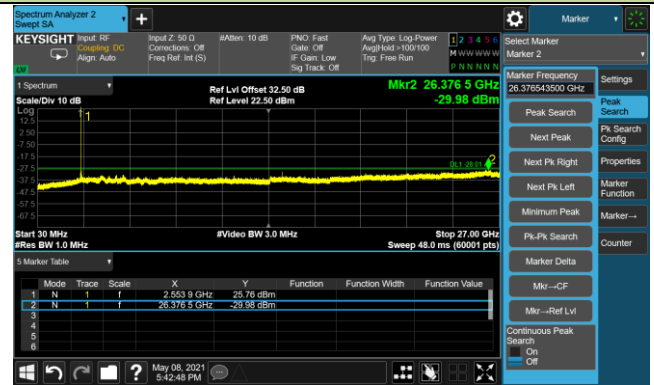

Channel 532998 (2664.99MHz)

60MHz Channel Bandwidth - Port 1

Channel 505200 (2526MHz)

Channel 518598 (2592.99MHz)

Channel 531996 (2659.98MHz)

80MHz Channel Bandwidth - Port 1

Channel 507204 (2536.02MHz)

Channel 518598 (2592.99MHz)

Channel 529998 (2649.99MHz)