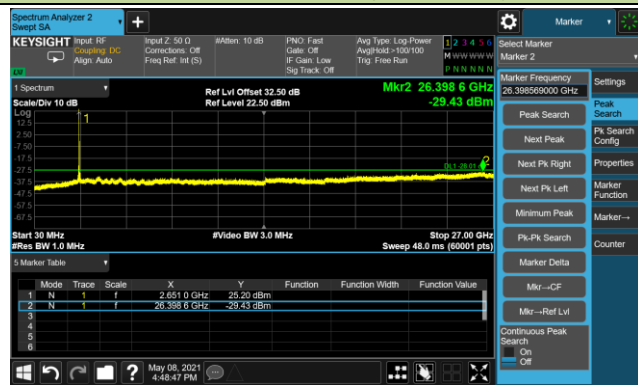

Channel 534996 (2674.98MHz)

40MHz Channel Bandwidth - Port 1

Channel 503202 (2516.01MHz)

Channel 518598 (2592.99MHz)

Channel 534000 (2670MHz)

50MHz Channel Bandwidth - Port 1

Channel 504204 (2521.02MHz)

Channel 518598 (2592.99MHz)