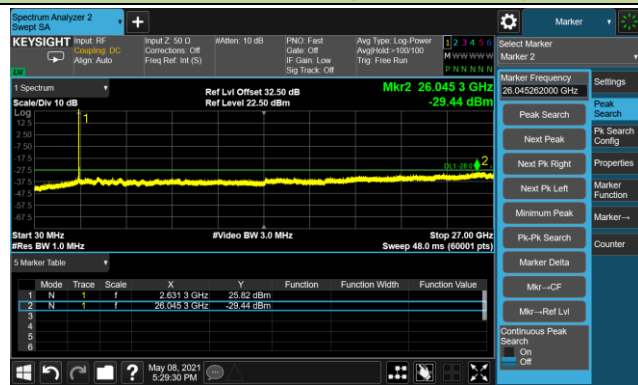

Channel 532998 (2664.99MHz)

60MHz Channel Bandwidth - Port 1

Channel 505200 (2526MHz)

Channel 518598 (2592.99MHz)

Channel 531996 (2659.98MHz)

80MHz Channel Bandwidth - Port 1

Channel 507204 (2536.02MHz)

Channel 518598 (2592.99MHz)

Channel 529998 (2649.99MHz)