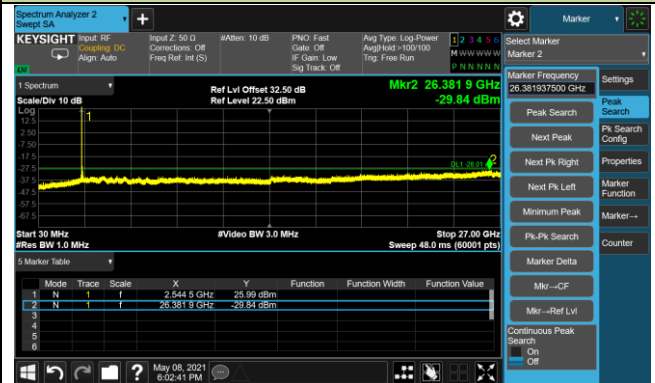

60MHz Channel Bandwidth - Port 0

Channel 505200 (2526MHz)

Channel 518598 (2592.99MHz)

Channel 531996 (2659.98MHz)

80MHz Channel Bandwidth - Port 0

Channel 507204 (2536.02MHz)

Channel 518598 (2592.99MHz)

Channel 529998 (2649.99MHz)

90MHz Channel Bandwidth - Port 0

Channel 508200 (2541.00MHz)

Channel 518598 (2592.99MHz)

Channel 528996 (2644.98MHz)

100MHz Channel Bandwidth - Port 0

Channel 509202 (2546.01MHz)

Channel 518598 (2592.99MHz)

Channel 528000 (2640.00MHz)

20MHz Channel Bandwidth - Port 1

Channel 501204 (2506.02MHz)

Channel 518598 (2592.99MHz)

Channel 535998 (2679.99MHz)

30MHz Channel Bandwidth - Port 1

Channel 502200 (2511MHz)

Channel 518598 (2592.99MHz)