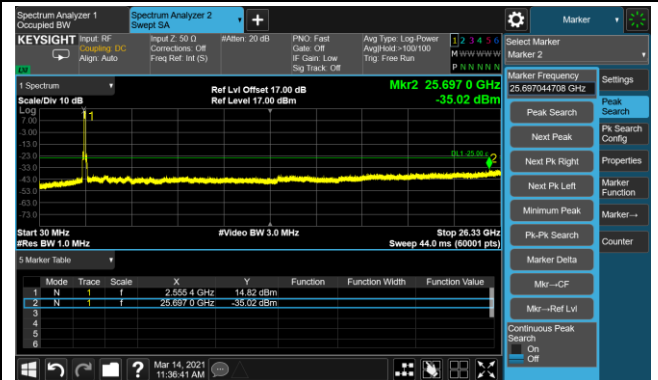

60MHz Channel Bandwidth

Channel 505200 (2526MHz)

Channel 518598 (2592.99MHz)

Channel 531996 (2659.98MHz)

80MHz Channel Bandwidth

Channel 507204 (2536.02MHz)

Channel 518598 (2592.99MHz)

Channel 529998 (2649.99MHz)

90MHz Channel Bandwidth

Channel 508200 (2541.00MHz)

Channel 518598 (2592.99MHz)

Channel 528996 (2644.98MHz)

100MHz Channel Bandwidth

Channel 509202 (2545.01MHz)

Channel 518598 (2592.99MHz)

Channel 528000 (2640.00MHz)