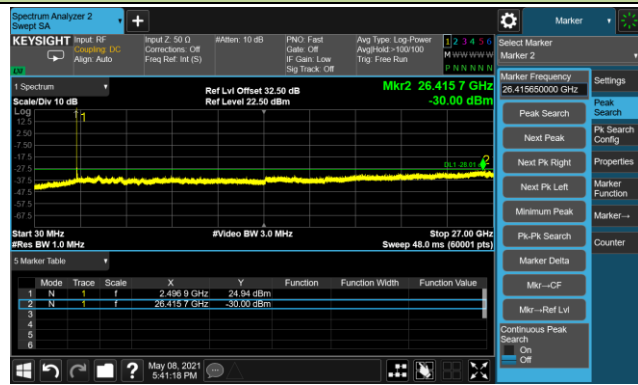

Channel 532998 (2664.99MHz)

60MHz Channel Bandwidth - Port 1

Channel 505200 (2526MHz)

Channel 518598 (2592.99MHz)

Channel 531996 (2659.98MHz)

80MHz Channel Bandwidth - Port 1

Channel 507204 (2536.02MHz)

Channel 518598 (2592.99MHz)

Channel 529998 (2649.99MHz)