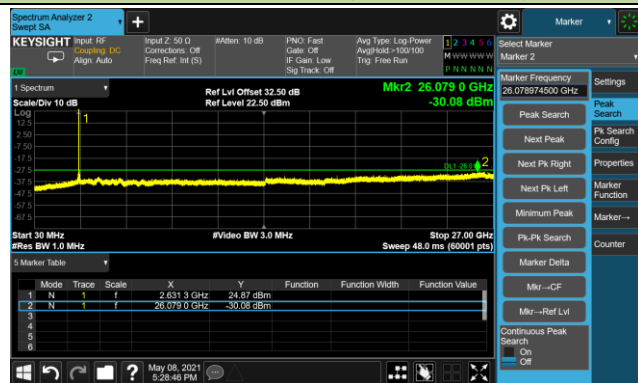

60MHz Channel Bandwidth - Port 0

Channel 505200 (2526MHz)

Channel 518598 (2592.99MHz)

Channel 531996 (2659.98MHz)

80MHz Channel Bandwidth - Port 0

Channel 507204 (2536.02MHz)

Channel 518598 (2592.99MHz)

Channel 529998 (2649.99MHz)

90MHz Channel Bandwidth - Port 0

Channel 508200 (2541.00MHz)

Channel 518598 (2592.99MHz)

Channel 528996 (2644.98MHz)

100MHz Channel Bandwidth - Port 0

Channel 509202 (2546.01MHz)

Channel 518598 (2592.99MHz)