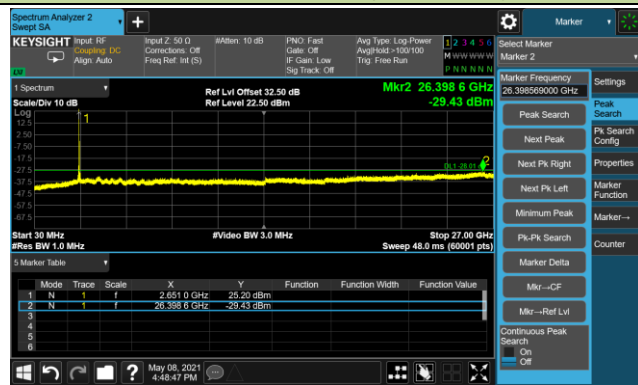

20MHz Channel Bandwidth - Port 0

Channel 501204 (2506.02MHz)

Channel 518598 (2592.99MHz)

Channel 535998 (2679.99MHz)

30MHz Channel Bandwidth - Port 0

Channel 502200 (2511MHz)

Channel 518598 (2592.99MHz)

Channel 534996 (2674.98MHz)

40MHz Channel Bandwidth - Port 0

Channel 503202 (2516.01MHz)

Channel 518598 (2592.99MHz)

Channel 534000 (2670MHz)

50MHz Channel Bandwidth - Port 0

Channel 504204 (2521.02MHz)

Channel 518598 (2592.99MHz)

Channel 532998 (2664.99MHz)

60MHz Channel Bandwidth - Port 0

Channel 505200 (2526MHz)

Channel 518598 (2592.99MHz)

Channel 531996 (2659.98MHz)

80MHz Channel Bandwidth - Port 0

Channel 507204 (2536.02MHz)

Channel 518598 (2592.99MHz)

Channel 529998 (2649.99MHz)