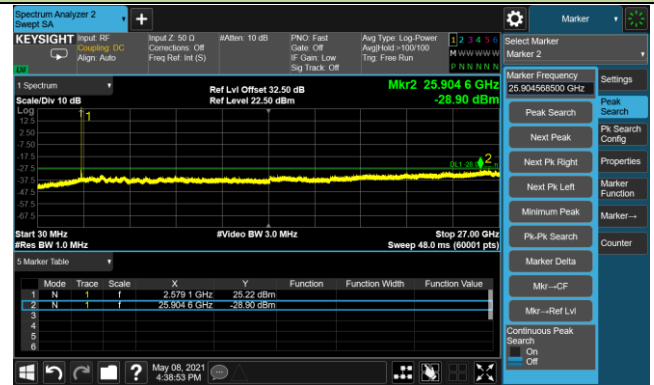

90MHz Channel Bandwidth - Port 0

Channel 508200 (2541.00MHz)

Channel 518598 (2592.99MHz)

Channel 528996 (2644.98MHz)

100MHz Channel Bandwidth - Port 0

Channel 509202 (2546.01MHz)

Channel 518598 (2592.99MHz)

Channel 528000 (2640.00MHz)

20MHz Channel Bandwidth - Port 1

Channel 501204 (2506.02MHz)

Channel 518598 (2592.99MHz)

Channel 535998 (2679.99MHz)

30MHz Channel Bandwidth - Port 1

Channel 502200 (2511MHz)

Channel 518598 (2592.99MHz)