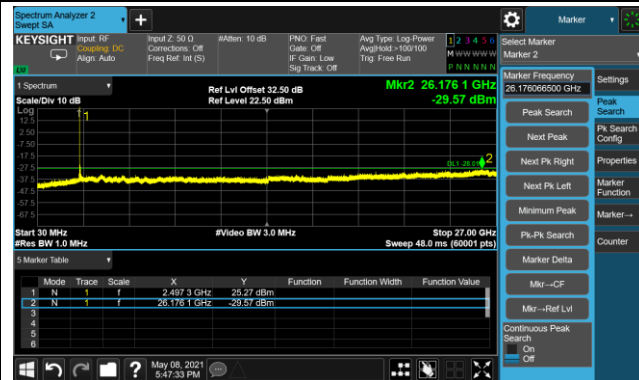

60MHz Channel Bandwidth - Port 0

Channel 505200 (2526MHz)

Channel 518598 (2592.99MHz)

Channel 531996 (2659.98MHz)

80MHz Channel Bandwidth - Port 0

Channel 507204 (2536.02MHz)

Channel 518598 (2592.99MHz)

Channel 529998 (2649.99MHz)

90MHz Channel Bandwidth - Port 0

Channel 508200 (2541.00MHz)

Channel 518598 (2592.99MHz)

Channel 528996 (2644.98MHz)

100MHz Channel Bandwidth - Port 0

Channel 509202 (2546.01MHz)

Channel 518598 (2592.99MHz)