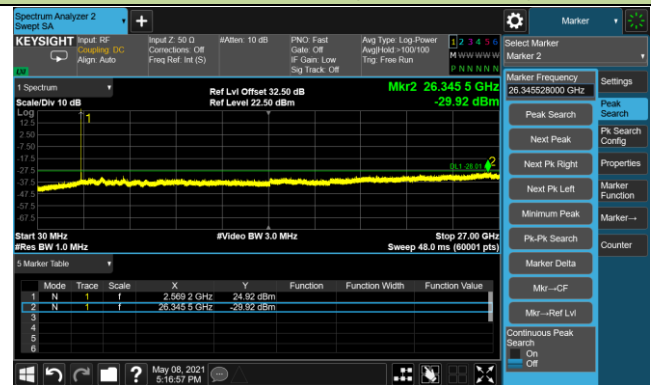

Channel 528000 (2640.00MHz)

20MHz Channel Bandwidth - Port 1

Channel 501204 (2506.02MHz)

Channel 518598 (2592.99MHz)

Channel 535998 (2679.99MHz)

30MHz Channel Bandwidth - Port 1

Channel 502200 (2511MHz)

Channel 518598 (2592.99MHz)

Channel 534996 (2674.98MHz)

40MHz Channel Bandwidth - Port 1

Channel 503202 (2516.01MHz)

Channel 518598 (2592.99MHz)

Channel 534000 (2670MHz)

50MHz Channel Bandwidth - Port 1

Channel 504204 (2521.02MHz)

Channel 518598 (2592.99MHz)

Channel 532998 (2664.99MHz)

60MHz Channel Bandwidth - Port 1

Channel 505200 (2526MHz)

Channel 518598 (2592.99MHz)

Channel 531996 (2659.98MHz)

80MHz Channel Bandwidth - Port 1

Channel 507204 (2536.02MHz)

Channel 518598 (2592.99MHz)

Channel 529998 (2649.99MHz)