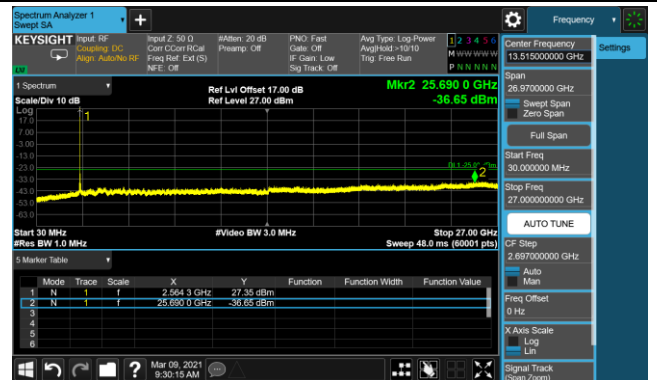

Channel 518598 (2592.99MHz)