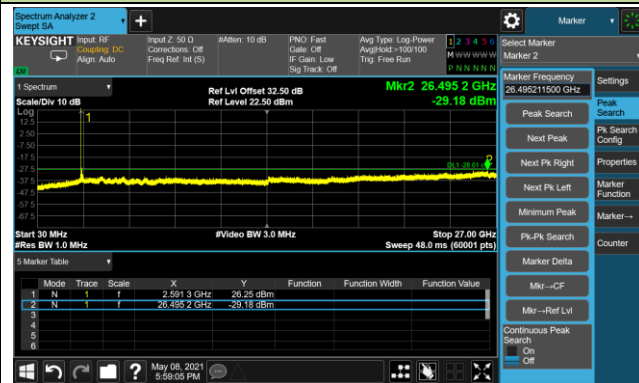

60MHz Channel Bandwidth - Port 0

Channel 505200 (2526MHz)

Channel 518598 (2592.99MHz)

Channel 531996 (2659.98MHz)

80MHz Channel Bandwidth - Port 0

Channel 507204 (2536.02MHz)

Channel 518598 (2592.99MHz)

Channel 529998 (2649.99MHz)

90MHz Channel Bandwidth - Port 0

Channel 508200 (2541.00MHz)

Channel 518598 (2592.99MHz)

Channel 528996 (2644.98MHz)

100MHz Channel Bandwidth - Port 0

Channel 509202 (2546.01MHz)

Channel 518598 (2592.99MHz)

Channel 528000 (2640.00MHz)

20MHz Channel Bandwidth - Port 1

Channel 501204 (2506.02MHz)

Channel 518598 (2592.99MHz)

Channel 535998 (2679.99MHz)

30MHz Channel Bandwidth - Port 1

Channel 502200 (2511MHz)

Channel 518598 (2592.99MHz)