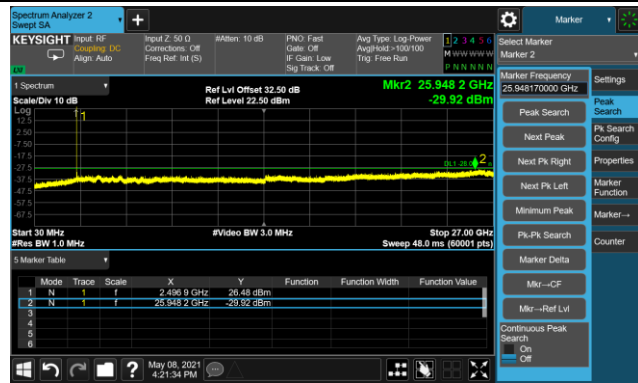

20MHz Channel Bandwidth - Port 0

Channel 501204 (2506.02MHz)