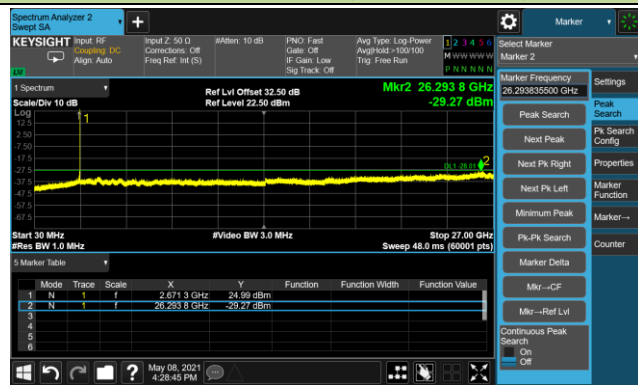

90MHz Channel Bandwidth - Port 0

Channel 508200 (2541.00MHz)

Channel 518598 (2592.99MHz)

Channel 528996 (2644.98MHz)

100MHz Channel Bandwidth - Port 0

Channel 509202 (2546.01MHz)

Channel 518598 (2592.99MHz)

Channel 528000 (2640.00MHz)

20MHz Channel Bandwidth - Port 1

Channel 501204 (2506.02MHz)

Channel 518598 (2592.99MHz)

Channel 535998 (2679.99MHz)

30MHz Channel Bandwidth - Port 1

Channel 502200 (2511MHz)

Channel 518598 (2592.99MHz)