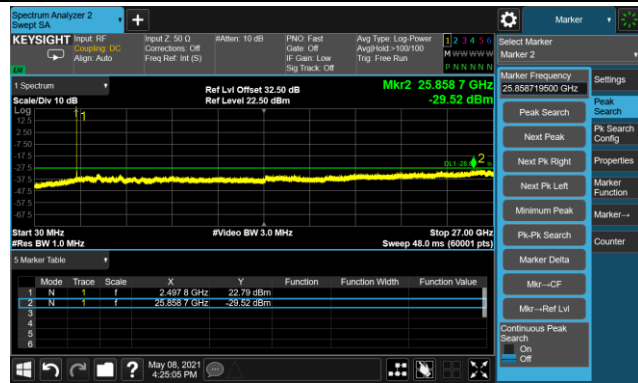

90MHz Channel Bandwidth - Port 0

Channel 508200 (2541.00MHz)

Channel 518598 (2592.99MHz)

Channel 528996 (2644.98MHz)

100MHz Channel Bandwidth - Port 0

Channel 509202 (2546.01MHz)

Channel 518598 (2592.99MHz)

Channel 528000 (2640.00MHz)

20MHz Channel Bandwidth - Port 1

Channel 501204 (2506.02MHz)

Channel 518598 (2592.99MHz)

Channel 535998 (2679.99MHz)

30MHz Channel Bandwidth - Port 1

Channel 502200 (2511MHz)

Channel 518598 (2592.99MHz)