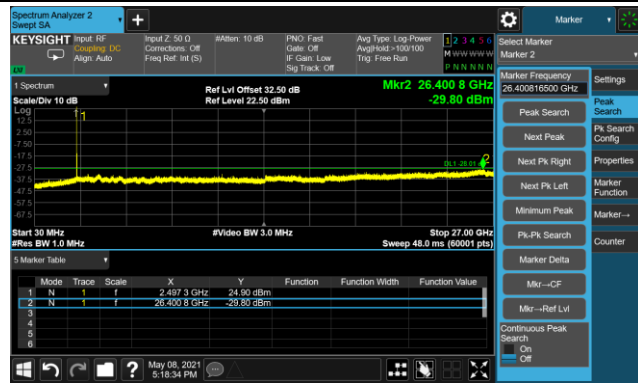

60MHz Channel Bandwidth - Port 1

Channel 505200 (2526MHz)