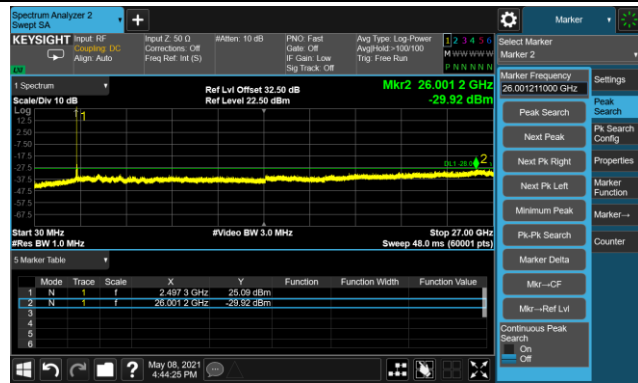

40MHz Channel Bandwidth - Port 1

Channel 503202 (2516.01MHz)