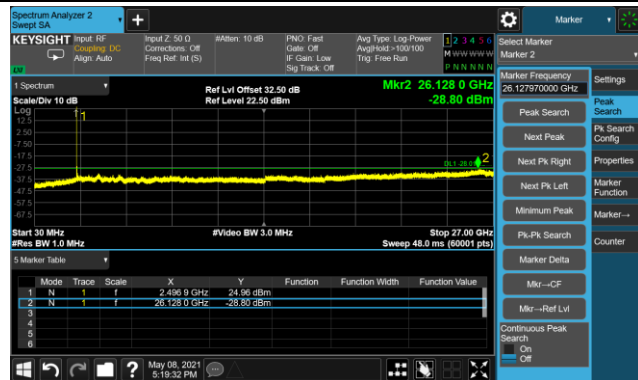

40MHz Channel Bandwidth - Port 0

Channel 503202 (2516.01MHz)

Channel 518598 (2592.99MHz)

Channel 534000 (2670MHz)

50MHz Channel Bandwidth - Port 0

Channel 504204 (2521.02MHz)

Channel 518598 (2592.99MHz)

Channel 532998 (2664.99MHz)

60MHz Channel Bandwidth - Port 0

Channel 505200 (2526MHz)

Channel 518598 (2592.99MHz)

Channel 531996 (2659.98MHz)

80MHz Channel Bandwidth - Port 0

Channel 507204 (2536.02MHz)

Channel 518598 (2592.99MHz)

Channel 529998 (2649.99MHz)