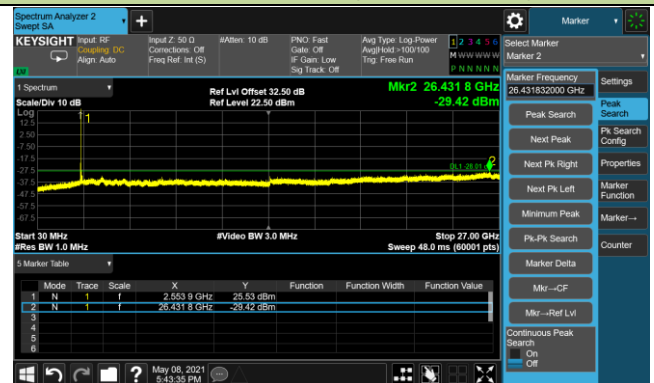

60MHz Channel Bandwidth - Port 0

Channel 505200 (2526MHz)

Channel 518598 (2592.99MHz)

Channel 531996 (2659.98MHz)

80MHz Channel Bandwidth - Port 0

Channel 507204 (2536.02MHz)

Channel 518598 (2592.99MHz)

Channel 529998 (2649.99MHz)

90MHz Channel Bandwidth - Port 0

Channel 508200 (2541.00MHz)

Channel 518598 (2592.99MHz)

Channel 528996 (2644.98MHz)

100MHz Channel Bandwidth - Port 0

Channel 509202 (2546.01MHz)

Channel 518598 (2592.99MHz)