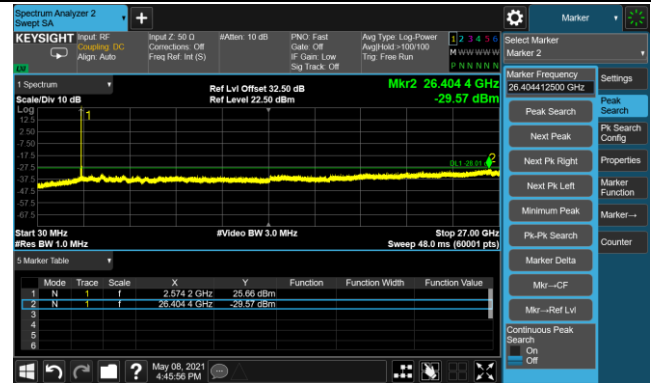

Channel 528000 (2640.00MHz)

20MHz Channel Bandwidth - Port 1

Channel 501204 (2506.02MHz)

Channel 518598 (2592.99MHz)

Channel 535998 (2679.99MHz)

30MHz Channel Bandwidth - Port 1

Channel 502200 (2511MHz)

Channel 518598 (2592.99MHz)

Channel 534996 (2674.98MHz)

40MHz Channel Bandwidth - Port 1

Channel 503202 (2516.01MHz)

Channel 518598 (2592.99MHz)

Channel 534000 (2670MHz)

50MHz Channel Bandwidth - Port 1

Channel 504204 (2521.02MHz)

Channel 518598 (2592.99MHz)

Channel 532998 (2664.99MHz)

60MHz Channel Bandwidth - Port 1

Channel 505200 (2526MHz)

Channel 518598 (2592.99MHz)

Channel 531996 (2659.98MHz)

80MHz Channel Bandwidth - Port 1

Channel 507204 (2536.02MHz)

Channel 518598 (2592.99MHz)

Channel 529998 (2649.99MHz)