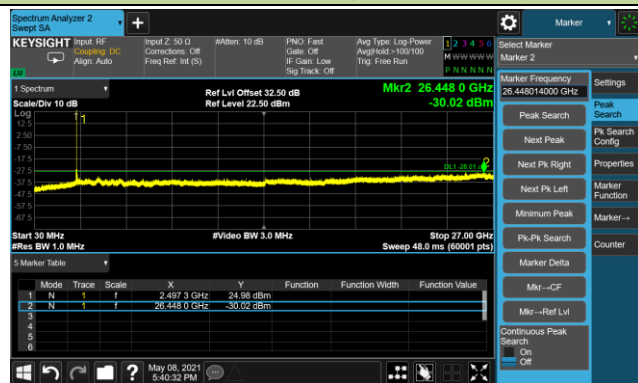

60MHz Channel Bandwidth - Port 0

Channel 505200 (2526MHz)

Channel 518598 (2592.99MHz)

Channel 531996 (2659.98MHz)

80MHz Channel Bandwidth - Port 0

Channel 507204 (2536.02MHz)

Channel 518598 (2592.99MHz)

Channel 529998 (2649.99MHz)

90MHz Channel Bandwidth - Port 0

Channel 508200 (2541.00MHz)

Channel 518598 (2592.99MHz)

Channel 528996 (2644.98MHz)

100MHz Channel Bandwidth - Port 0

Channel 509202 (2546.01MHz)

Channel 518598 (2592.99MHz)