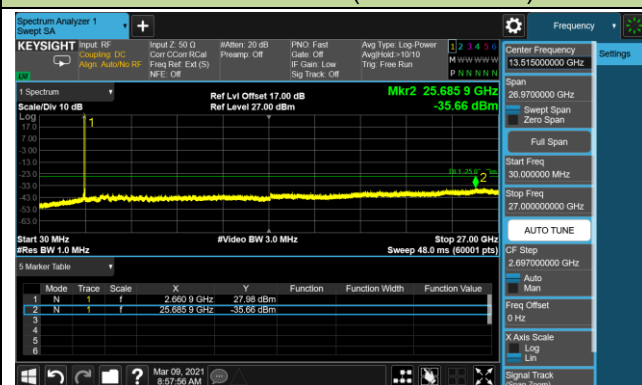

15MHz Channel Bandwidth

20MHz Channel Bandwidth

Product	5G Sub-6 GHz M.2 Module	Test Site	SIP-SR5
Test Engineer	Gordon Qi	Test Date	2021/03/09
Test Band	n41_SA_HPUE		

Channel	Frequency (MHz)	Channel Bandwidth (MHz)	Frequency Range (MHz)	Max Spurious Emissions (dBm)	Limit (dBm)	Result
501204	2506.02	20	30 ~ 27000	-33.53	≤ -25.00	Pass
518598	2592.99	20	30 ~ 27000	-37.97	≤ -25.00	Pass
535998	2679.99	20	30 ~ 27000	-37.38	≤ -25.00	Pass
502200	2511.00	30	30 ~ 27000	-37.37	≤ -25.00	Pass
518598	2592.99	30	30 ~ 27000	-38.81	≤ -25.00	Pass
534996	2674.98	30	30 ~ 27000	-35.66	≤ -25.00	Pass
503202	2516.01	40	30 ~ 27000	-37.18	≤ -25.00	Pass
518598	2592.99	40	30 ~ 27000	-37.23	≤ -25.00	Pass
534000	2670.00	40	30 ~ 27000	-37.24	≤ -25.00	Pass
504204	2521.02	50	30 ~ 27000	-37.05	≤ -25.00	Pass
518598	2592.99	50	30 ~ 27000	-36.36	≤ -25.00	Pass
532998	2664.99	50	30 ~ 27000	-37.82	≤ -25.00	Pass
505200	2526.00	60	30 ~ 27000	-40.15	≤ -25.00	Pass
518598	2592.99	60	30 ~ 27000	-36.65	≤ -25.00	Pass
531996	2659.98	60	30 ~ 27000	-36.25	≤ -25.00	Pass
507204	2536.02	80	30 ~ 27000	-36.63	≤ -25.00	Pass
518598	2592.99	80	30 ~ 27000	-36.38	≤ -25.00	Pass
529998	2649.99	80	30 ~ 27000	-36.24	≤ -25.00	Pass
508200	2541.00	90	30 ~ 27000	-34.20	≤ -25.00	Pass
518598	2592.99	90	30 ~ 27000	-35.02	≤ -25.00	Pass
528996	2544.98	90	30 ~ 27000	-34.89	≤ -25.00	Pass
509202	2546.01	100	30 ~ 27000	-37.19	≤ -25.00	Pass
518598	2592.99	100	30 ~ 27000	-36.62	≤ -25.00	Pass
528000	2640.00	100	30 ~ 27000	-36.66	≤ -25.00	Pass

20MHz Channel Bandwidth

Channel 501204 (2506.02MHz)

Channel 518598 (2592.99MHz)

Channel 535998 (2679.99MHz)

30MHz Channel Bandwidth

Channel 502200 (2511MHz)

Channel 518598 (2592.99MHz)

Channel 534996 (2674.98MHz)

40MHz Channel Bandwidth

Channel 503202 (2516.01MHz)

Channel 518598 (2592.99MHz)

Channel 534000 (2670MHz)

50MHz Channel Bandwidth

Channel 504204 (2521.02MHz)

Channel 518598 (2592.99MHz)

Channel 532998 (2664.99MHz)