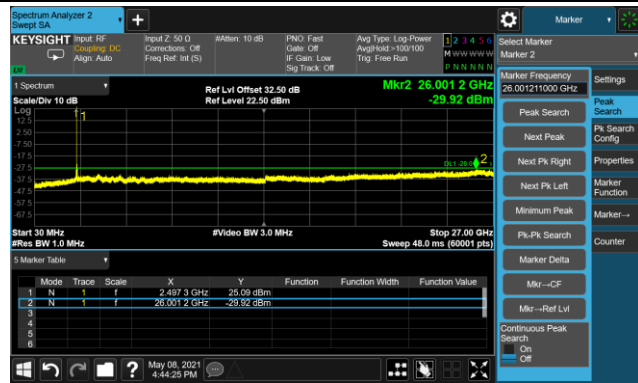

40MHz Channel Bandwidth - Port 0

Channel 503202 (2516.01MHz)