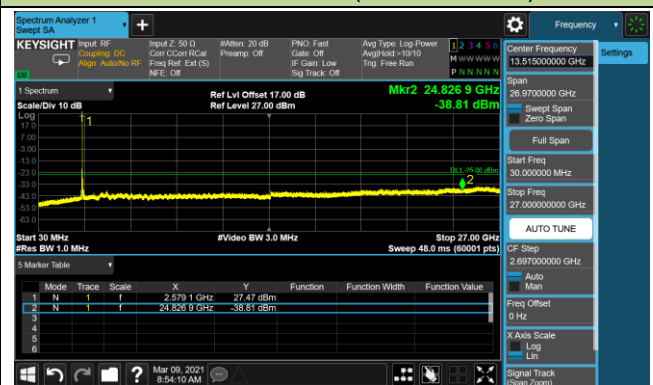

15MHz Channel Bandwidth

20MHz Channel Bandwidth

Product	5G Sub-6 GHz M.2 Module	Test Site	SIP-SR5
Test Engineer	Gordon Qi	Test Date	2021/03/09
Test Band	n41_SA_HPUE		

Channel	Frequency (MHz)	Channel Bandwidth (MHz)	Frequency Range (MHz)	Max Spurious Emissions (dBm)	Limit (dBm)	Result
501204	2506.02	20	30 ~ 27000	-33.53	≤ -25.00	Pass
518598	2592.99	20	30 ~ 27000	-37.97	≤ -25.00	Pass
535998	2679.99	20	30 ~ 27000	-37.38	≤ -25.00	Pass
502200	2511.00	30	30 ~ 27000	-37.37	≤ -25.00	Pass
518598	2592.99	30	30 ~ 27000	-38.81	≤ -25.00	Pass
534996	2674.98	30	30 ~ 27000	-35.66	≤ -25.00	Pass
503202	2516.01	40	30 ~ 27000	-37.18	≤ -25.00	Pass
518598	2592.99	40	30 ~ 27000	-37.23	≤ -25.00	Pass
534000	2670.00	40	30 ~ 27000	-37.24	≤ -25.00	Pass
504204	2521.02	50	30 ~ 27000	-37.05	≤ -25.00	Pass
518598	2592.99	50	30 ~ 27000	-36.36	≤ -25.00	Pass
532998	2664.99	50	30 ~ 27000	-37.82	≤ -25.00	Pass
505200	2526.00	60	30 ~ 27000	-40.15	≤ -25.00	Pass
518598	2592.99	60	30 ~ 27000	-36.65	≤ -25.00	Pass
531996	2659.98	60	30 ~ 27000	-36.25	≤ -25.00	Pass
507204	2536.02	80	30 ~ 27000	-36.63	≤ -25.00	Pass
518598	2592.99	80	30 ~ 27000	-36.38	≤ -25.00	Pass
529998	2649.99	80	30 ~ 27000	-36.24	≤ -25.00	Pass
508200	2541.00	90	30 ~ 27000	-34.20	≤ -25.00	Pass
518598	2592.99	90	30 ~ 27000	-35.02	≤ -25.00	Pass
528996	2544.98	90	30 ~ 27000	-34.89	≤ -25.00	Pass
509202	2546.01	100	30 ~ 27000	-37.19	≤ -25.00	Pass
518598	2592.99	100	30 ~ 27000	-36.62	≤ -25.00	Pass
528000	2640.00	100	30 ~ 27000	-36.66	≤ -25.00	Pass

20MHz Channel Bandwidth

Channel 501204 (2506.02MHz)

Channel 518598 (2592.99MHz)

Channel 535998 (2679.99MHz)

30MHz Channel Bandwidth

Channel 502200 (2511MHz)

Channel 518598 (2592.99MHz)

Channel 534996 (2674.98MHz)

40MHz Channel Bandwidth

Channel 503202 (2516.01MHz)

Channel 518598 (2592.99MHz)

Channel 534000 (2670MHz)

50MHz Channel Bandwidth

Channel 504204 (2521.02MHz)

Channel 518598 (2592.99MHz)

Channel 532998 (2664.99MHz)