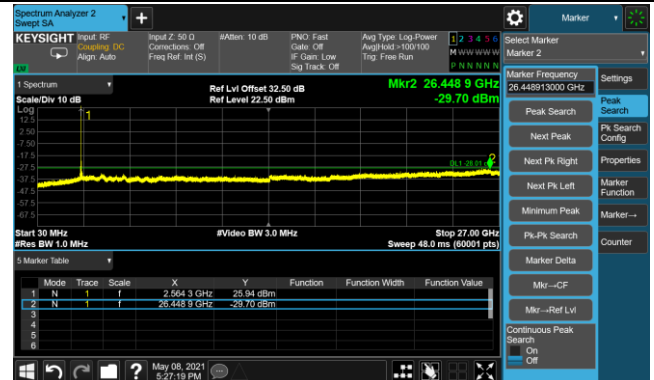

20MHz Channel Bandwidth - Port 0

Channel 501204 (2506.02MHz)

Channel 518598 (2592.99MHz)

Channel 535998 (2679.99MHz)

30MHz Channel Bandwidth - Port 0

Channel 502200 (2511MHz)

Channel 518598 (2592.99MHz)

Channel 534996 (2674.98MHz)

40MHz Channel Bandwidth - Port 0

Channel 503202 (2516.01MHz)

Channel 518598 (2592.99MHz)

Channel 534000 (2670MHz)

50MHz Channel Bandwidth - Port 0

Channel 504204 (2521.02MHz)

Channel 518598 (2592.99MHz)

Channel 532998 (2664.99MHz)

60MHz Channel Bandwidth - Port 0

Channel 505200 (2526MHz)

Channel 518598 (2592.99MHz)

Channel 531996 (2659.98MHz)

80MHz Channel Bandwidth - Port 0

Channel 507204 (2536.02MHz)

Channel 518598 (2592.99MHz)

Channel 529998 (2649.99MHz)