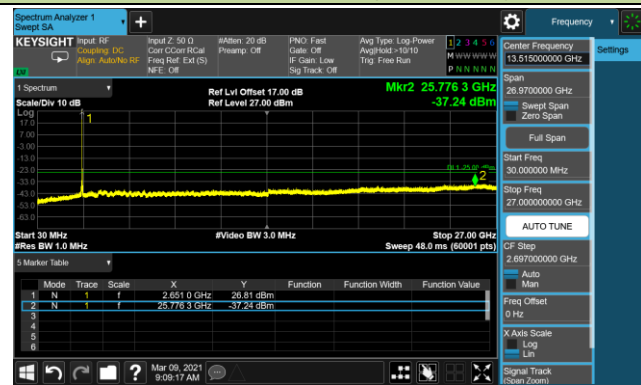

20MHz Channel Bandwidth

Channel 501204 (2506.02MHz)

Channel 518598 (2592.99MHz)

Channel 535998 (2679.99MHz)

30MHz Channel Bandwidth

Channel 502200 (2511MHz)

Channel 518598 (2592.99MHz)

Channel 534996 (2674.98MHz)

40MHz Channel Bandwidth

Channel 503202 (2516.01MHz)

Channel 518598 (2592.99MHz)

Channel 534000 (2670MHz)

50MHz Channel Bandwidth

Channel 504204 (2521.02MHz)

Channel 518598 (2592.99MHz)

Channel 532998 (2664.99MHz)

60MHz Channel Bandwidth

Channel 505200 (2526MHz)

Channel 518598 (2592.99MHz)

Channel 531996 (2659.98MHz)

80MHz Channel Bandwidth

Channel 507204 (2536.02MHz)

Channel 518598 (2592.99MHz)

Channel 529998 (2649.99MHz)