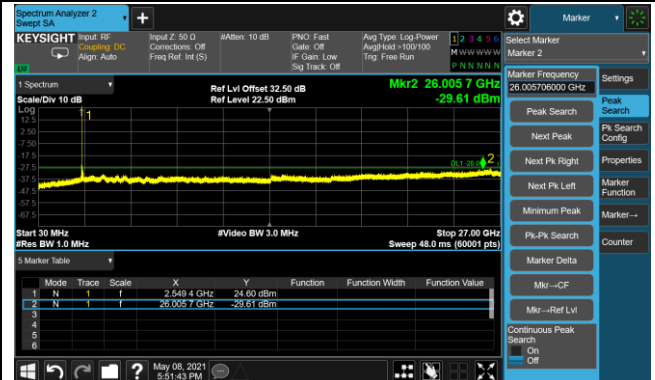

60MHz Channel Bandwidth - Port 0

Channel 505200 (2526MHz)

Channel 518598 (2592.99MHz)

Channel 531996 (2659.98MHz)

80MHz Channel Bandwidth - Port 0

Channel 507204 (2536.02MHz)

Channel 518598 (2592.99MHz)

Channel 529998 (2649.99MHz)

90MHz Channel Bandwidth - Port 0

Channel 508200 (2541.00MHz)

Channel 518598 (2592.99MHz)

Channel 528996 (2644.98MHz)

100MHz Channel Bandwidth - Port 0

Channel 509202 (2546.01MHz)

Channel 518598 (2592.99MHz)