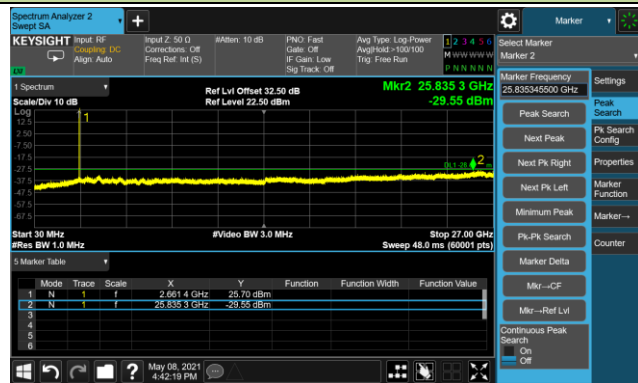

Channel 534996 (2674.98MHz)