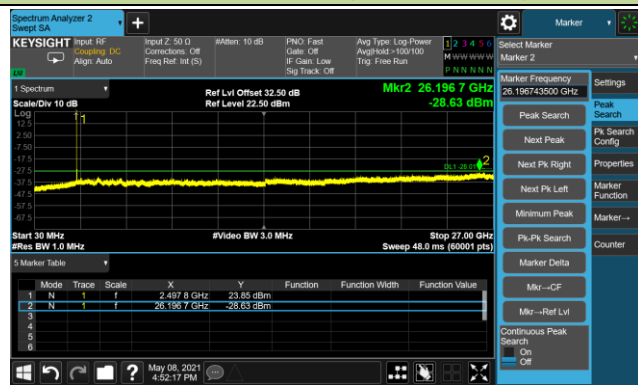

Channel 534996 (2674.98MHz)

40MHz Channel Bandwidth - Port 1

Channel 503202 (2516.01MHz)

Channel 518598 (2592.99MHz)

Channel 534000 (2670MHz)

50MHz Channel Bandwidth - Port 1

Channel 504204 (2521.02MHz)

Channel 518598 (2592.99MHz)