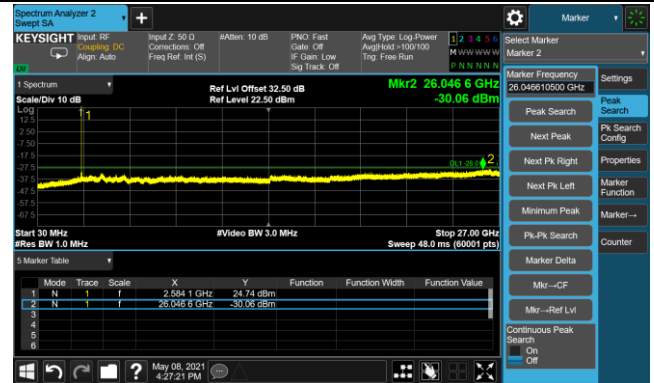

90MHz Channel Bandwidth - Port 0

Channel 508200 (2541.00MHz)

Channel 518598 (2592.99MHz)

Channel 528996 (2644.98MHz)

100MHz Channel Bandwidth - Port 0

Channel 509202 (2546.01MHz)

Channel 518598 (2592.99MHz)

Channel 528000 (2640.00MHz)

20MHz Channel Bandwidth - Port 1

Channel 501204 (2506.02MHz)

Channel 518598 (2592.99MHz)

Channel 535998 (2679.99MHz)

30MHz Channel Bandwidth - Port 1

Channel 502200 (2511MHz)

Channel 518598 (2592.99MHz)