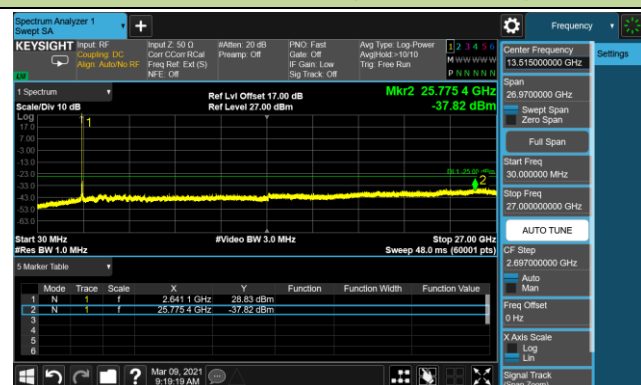

20MHz Channel Bandwidth

Channel 501204 (2506.02MHz)

Channel 518598 (2592.99MHz)

Channel 535998 (2679.99MHz)

30MHz Channel Bandwidth

Channel 502200 (2511MHz)

Channel 518598 (2592.99MHz)

Channel 534996 (2674.98MHz)

40MHz Channel Bandwidth

Channel 503202 (2516.01MHz)

Channel 518598 (2592.99MHz)

Channel 534000 (2670MHz)

50MHz Channel Bandwidth

Channel 504204 (2521.02MHz)

Channel 518598 (2592.99MHz)

Channel 532998 (2664.99MHz)

60MHz Channel Bandwidth

Channel 505200 (2526MHz)

Channel 518598 (2592.99MHz)

Channel 531996 (2659.98MHz)

80MHz Channel Bandwidth

Channel 507204 (2536.02MHz)

Channel 518598 (2592.99MHz)

Channel 529998 (2649.99MHz)