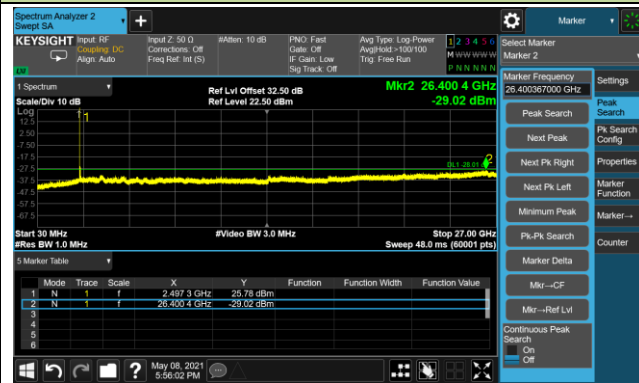

60MHz Channel Bandwidth - Port 0

Channel 505200 (2526MHz)

Channel 518598 (2592.99MHz)

Channel 531996 (2659.98MHz)

80MHz Channel Bandwidth - Port 0

Channel 507204 (2536.02MHz)

Channel 518598 (2592.99MHz)

Channel 529998 (2649.99MHz)

90MHz Channel Bandwidth - Port 0

Channel 508200 (2541.00MHz)

Channel 518598 (2592.99MHz)

Channel 528996 (2644.98MHz)

100MHz Channel Bandwidth - Port 0

Channel 509202 (2546.01MHz)

Channel 518598 (2592.99MHz)

Channel 528000 (2640.00MHz)

20MHz Channel Bandwidth - Port 1

Channel 501204 (2506.02MHz)

Channel 518598 (2592.99MHz)

Channel 535998 (2679.99MHz)

30MHz Channel Bandwidth - Port 1

Channel 502200 (2511MHz)

Channel 518598 (2592.99MHz)