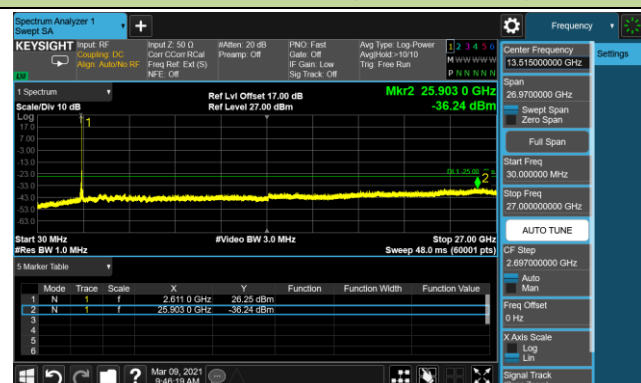

60MHz Channel Bandwidth

Channel 505200 (2526MHz)

Channel 518598 (2592.99MHz)

Channel 531996 (2659.98MHz)

80MHz Channel Bandwidth

Channel 507204 (2536.02MHz)

Channel 518598 (2592.99MHz)

Channel 529998 (2649.99MHz)

90MHz Channel Bandwidth

Channel 508200 (2541.00MHz)

Channel 518598 (2592.99MHz)

Channel 528996 (2644.98MHz)

100MHz Channel Bandwidth

Channel 509202 (2545.01MHz)

Channel 518598 (2592.99MHz)

Channel 528000 (2640.00MHz)