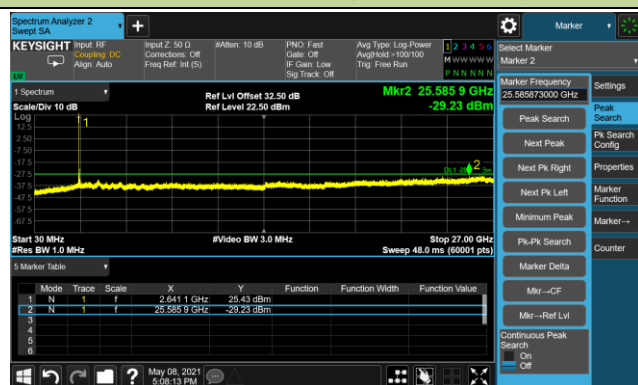

20MHz Channel Bandwidth - Port 0

Channel 501204 (2506.02MHz)

Channel 518598 (2592.99MHz)

Channel 535998 (2679.99MHz)

30MHz Channel Bandwidth - Port 0

Channel 502200 (2511MHz)

Channel 518598 (2592.99MHz)

Channel 534996 (2674.98MHz)

40MHz Channel Bandwidth - Port 0

Channel 503202 (2516.01MHz)

Channel 518598 (2592.99MHz)

Channel 534000 (2670MHz)

50MHz Channel Bandwidth - Port 0

Channel 504204 (2521.02MHz)

Channel 518598 (2592.99MHz)

Channel 532998 (2664.99MHz)

60MHz Channel Bandwidth - Port 0

Channel 505200 (2526MHz)

Channel 518598 (2592.99MHz)

Channel 531996 (2659.98MHz)

80MHz Channel Bandwidth - Port 0

Channel 507204 (2536.02MHz)

Channel 518598 (2592.99MHz)

Channel 529998 (2649.99MHz)