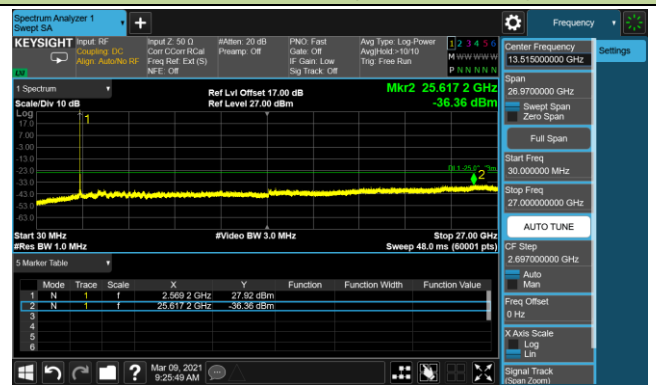

40MHz Channel Bandwidth

Channel 503202 (2516.01MHz)

Channel 518598 (2592.99MHz)

Channel 534000 (2670MHz)

50MHz Channel Bandwidth

Channel 504204 (2521.02MHz)

Channel 518598 (2592.99MHz)

Channel 532998 (2664.99MHz)

60MHz Channel Bandwidth

Channel 505200 (2526MHz)

Channel 518598 (2592.99MHz)

Channel 531996 (2659.98MHz)

80MHz Channel Bandwidth

Channel 507204 (2536.02MHz)

Channel 518598 (2592.99MHz)

Channel 529998 (2649.99MHz)