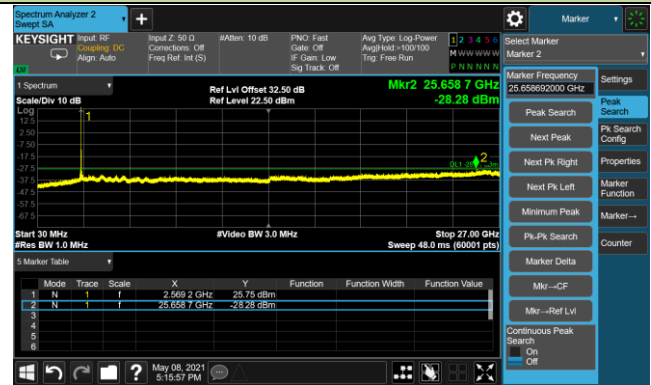

20MHz Channel Bandwidth - Port 0

Channel 501204 (2506.02MHz)

Channel 518598 (2592.99MHz)

Channel 535998 (2679.99MHz)

30MHz Channel Bandwidth - Port 0

Channel 502200 (2511MHz)

Channel 518598 (2592.99MHz)

Channel 534996 (2674.98MHz)

40MHz Channel Bandwidth - Port 0

Channel 503202 (2516.01MHz)

Channel 518598 (2592.99MHz)

Channel 534000 (2670MHz)

50MHz Channel Bandwidth - Port 0

Channel 504204 (2521.02MHz)

Channel 518598 (2592.99MHz)

Channel 532998 (2664.99MHz)

60MHz Channel Bandwidth - Port 0

Channel 505200 (2526MHz)

Channel 518598 (2592.99MHz)

Channel 531996 (2659.98MHz)

80MHz Channel Bandwidth - Port 0

Channel 507204 (2536.02MHz)

Channel 518598 (2592.99MHz)

Channel 529998 (2649.99MHz)