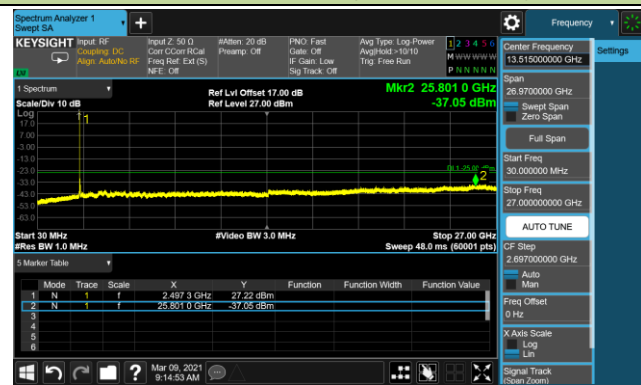

40MHz Channel Bandwidth

Channel 503202 (2516.01MHz)

Channel 518598 (2592.99MHz)

Channel 534000 (2670MHz)

50MHz Channel Bandwidth

Channel 504204 (2521.02MHz)

Channel 518598 (2592.99MHz)

Channel 532998 (2664.99MHz)

60MHz Channel Bandwidth

Channel 505200 (2526MHz)

Channel 518598 (2592.99MHz)

Channel 531996 (2659.98MHz)

80MHz Channel Bandwidth

Channel 507204 (2536.02MHz)

Channel 518598 (2592.99MHz)

Channel 529998 (2649.99MHz)