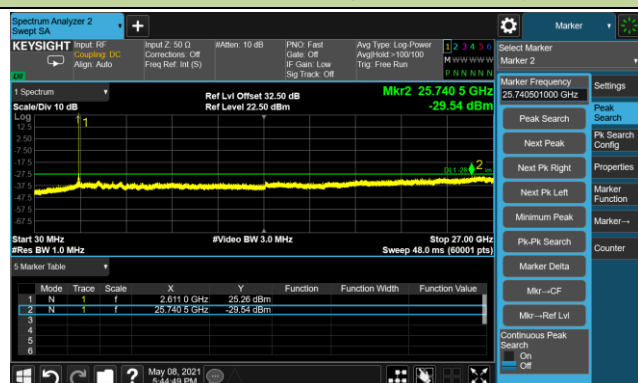

60MHz Channel Bandwidth - Port 0

Channel 505200 (2526MHz)

Channel 518598 (2592.99MHz)

Channel 531996 (2659.98MHz)

80MHz Channel Bandwidth - Port 0

Channel 507204 (2536.02MHz)

Channel 518598 (2592.99MHz)

Channel 529998 (2649.99MHz)

90MHz Channel Bandwidth - Port 0

Channel 508200 (2541.00MHz)

Channel 518598 (2592.99MHz)

Channel 528996 (2644.98MHz)

100MHz Channel Bandwidth - Port 0

Channel 509202 (2546.01MHz)

Channel 518598 (2592.99MHz)