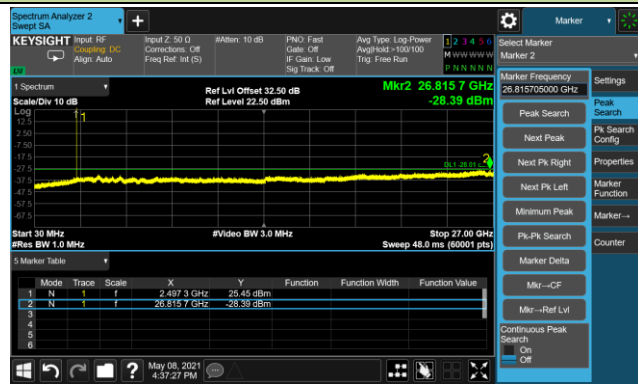

90MHz Channel Bandwidth - Port 0

Channel 508200 (2541.00MHz)

Channel 518598 (2592.99MHz)

Channel 528996 (2644.98MHz)

100MHz Channel Bandwidth - Port 0

Channel 509202 (2546.01MHz)

Channel 518598 (2592.99MHz)

Channel 528000 (2640.00MHz)

20MHz Channel Bandwidth - Port 1

Channel 501204 (2506.02MHz)

Channel 518598 (2592.99MHz)

Channel 535998 (2679.99MHz)

30MHz Channel Bandwidth - Port 1

Channel 502200 (2511MHz)

Channel 518598 (2592.99MHz)