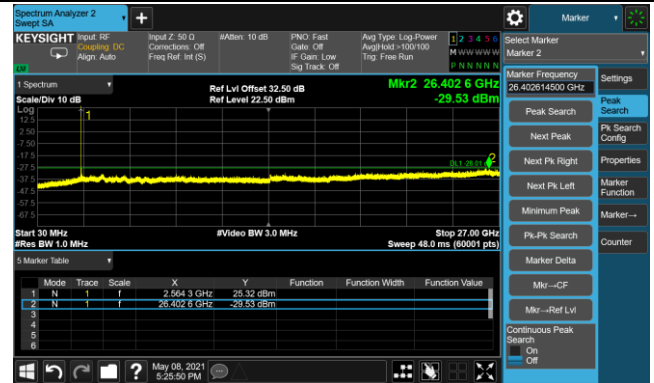

Channel 532998 (2664.99MHz)

60MHz Channel Bandwidth - Port 1

Channel 505200 (2526MHz)

Channel 518598 (2592.99MHz)

Channel 531996 (2659.98MHz)

80MHz Channel Bandwidth - Port 1

Channel 507204 (2536.02MHz)

Channel 518598 (2592.99MHz)

Channel 529998 (2649.99MHz)