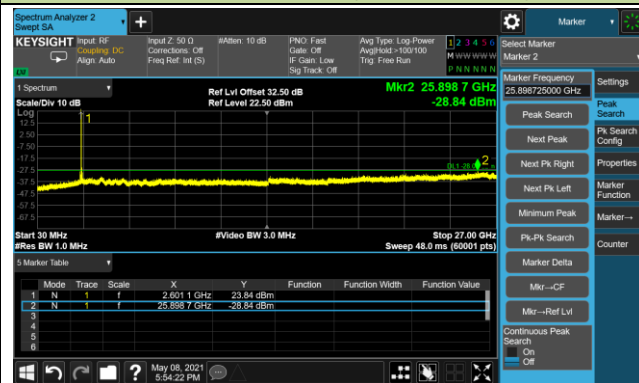

90MHz Channel Bandwidth - Port 0

Channel 508200 (2541.00MHz)

Channel 518598 (2592.99MHz)

Channel 528996 (2644.98MHz)

100MHz Channel Bandwidth - Port 0

Channel 509202 (2546.01MHz)

Channel 518598 (2592.99MHz)

Channel 528000 (2640.00MHz)

20MHz Channel Bandwidth - Port 1

Channel 501204 (2506.02MHz)

Channel 518598 (2592.99MHz)

Channel 535998 (2679.99MHz)

30MHz Channel Bandwidth - Port 1

Channel 502200 (2511MHz)

Channel 518598 (2592.99MHz)