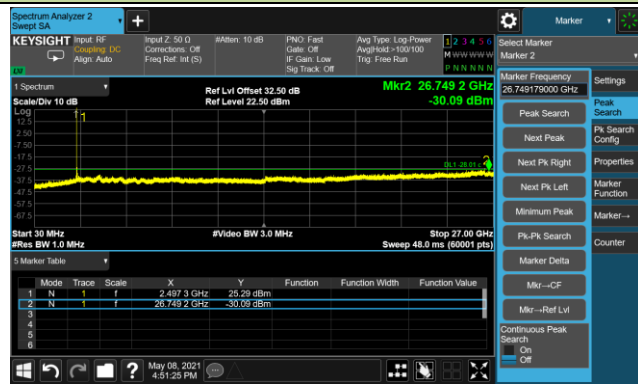

40MHz Channel Bandwidth - Port 0

Channel 503202 (2516.01MHz)

Channel 518598 (2592.99MHz)

Channel 534000 (2670MHz)

50MHz Channel Bandwidth - Port 0

Channel 504204 (2521.02MHz)

Channel 518598 (2592.99MHz)

Channel 532998 (2664.99MHz)

60MHz Channel Bandwidth - Port 0

Channel 505200 (2526MHz)

Channel 518598 (2592.99MHz)

Channel 531996 (2659.98MHz)

80MHz Channel Bandwidth - Port 0

Channel 507204 (2536.02MHz)

Channel 518598 (2592.99MHz)

Channel 529998 (2649.99MHz)