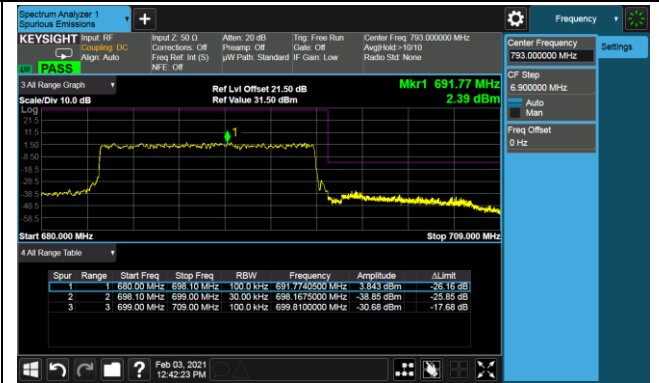

5MHz Channel Bandwidth - 1RB

10MHz Channel Bandwidth - 1RB

15MHz Channel Bandwidth - 1RB

Lower Band Edge

Upper Band Edge

20MHz Channel Bandwidth - 1RB

Lower Band Edge

Upper Band Edge

5MHz Channel Bandwidth - Full RB

10MHz Channel Bandwidth - Full RB

15MHz Channel Bandwidth - Full RB

Lower Band Edge

Upper Band Edge

20MHz Channel Bandwidth - Full RB

Lower Band Edge

Upper Band Edge