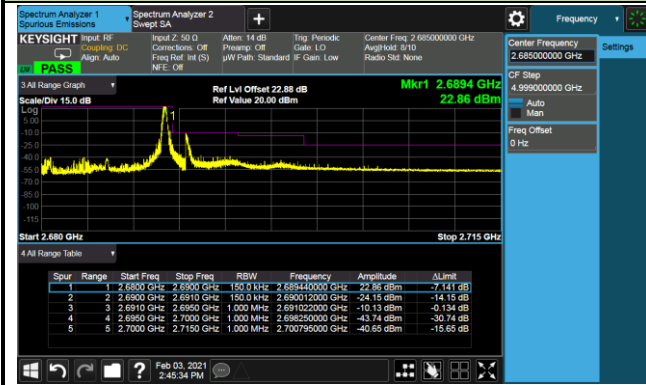

Lower Band Edge

Lower Extended Band Edge

Upper Band Edge

Upper Extended Band Edge

15MHz Channel Bandwidth - Full RB

20MHz Channel Bandwidth - Full RB

Product	5G Sub-6 GHz M.2 Module	Test Site	SIP-SR5
Test Engineer	Candy Luo	Test Date	2021/02/03
Test Band	LTE Band 41_HPUE_QPSK		

10MHz Channel Bandwidth - 1RB

Lower Band Edge

Lower Extended Band Edge

Upper Band Edge

15MHz Channel Bandwidth - 1RB

Lower Band Edge

Upper Band Edge

20MHz Channel Bandwidth - 1RB

Lower Band Edge

Upper Band Edge

5MHz Channel Bandwidth - Full RB

Lower Band Edge

Lower Extended Band Edge

Upper Band Edge

10MHz Channel Bandwidth - Full RB

Lower Band Edge