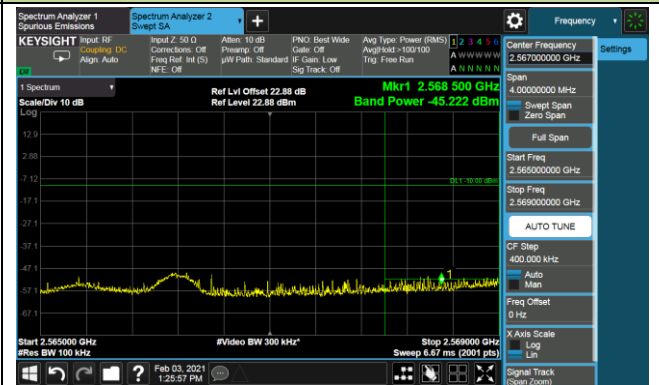

5MHz Channel Bandwidth Full RB

10MHz Channel Bandwidth Full RB

Product	5G Sub-6 GHz M.2 Module	Test Site	SIP-SR5
Test Engineer	Candy Luo	Test Date	2021/02/03
Test Band	LTE Band 38_HPUE_QPSK		

10MHz Channel Bandwidth - 1RB

Lower Band Edge

Lower Extended Band Edge

Upper Band Edge

Upper Extended Band Edge

15MHz Channel Bandwidth - 1RB

Lower Band Edge

Upper Band Edge

20MHz Channel Bandwidth - 1RB

Lower Band Edge

Upper Band Edge

5MHz Channel Bandwidth - Full RB

Lower Band Edge

Lower Extended Band Edge

Upper Band Edge

Upper Extended Band Edge

10MHz Channel Bandwidth - Full RB