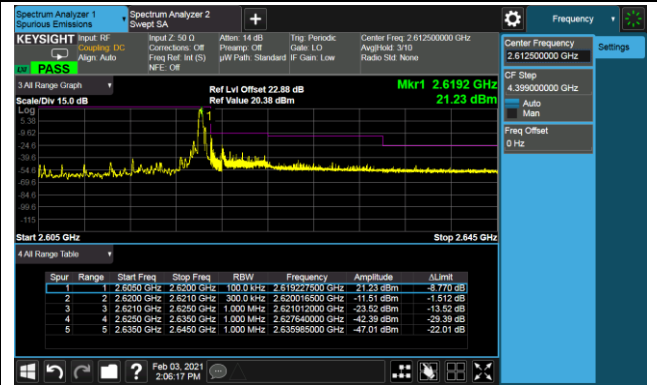

5MHz Channel Bandwidth Full RB

10MHz Channel Bandwidth Full RB

Product	5G Sub-6 GHz M.2 Module	Test Site	SIP-SR5
Test Engineer	Candy Luo	Test Date	2021/02/03
Test Band	LTE Band 38_HPUE_QPSK		

10MHz Channel Bandwidth - 1RB

Lower Band Edge

Lower Extended Band Edge

Upper Band Edge

Upper Extended Band Edge

15MHz Channel Bandwidth - 1RB

Lower Band Edge

Upper Band Edge

20MHz Channel Bandwidth - 1RB

Lower Band Edge

Upper Band Edge

5MHz Channel Bandwidth - Full RB

Lower Band Edge

Lower Extended Band Edge

Upper Band Edge

Upper Extended Band Edge

10MHz Channel Bandwidth - Full RB

Lower Band Edge

Lower Extended Band Edge

Upper Band Edge

Upper Extended Band Edge

15MHz Channel Bandwidth - Full RB

20MHz Channel Bandwidth - Full RB

Product	5G Sub-6 GHz M.2 Module	Test Site	SIP-SR5
Test Engineer	Candy Luo	Test Date	2021/02/03
Test Band	LTE Band 41_HPUE_QPSK		