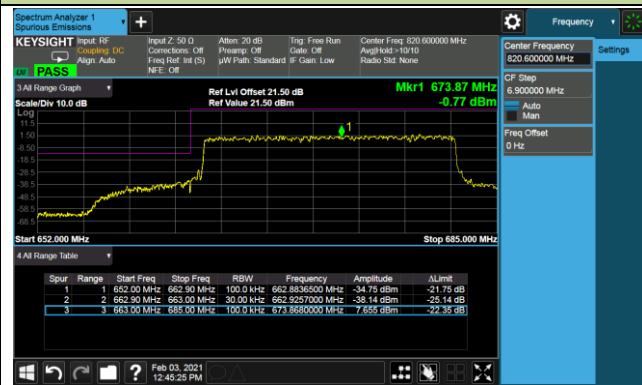

5MHz Channel Bandwidth - 1RB

10MHz Channel Bandwidth - 1RB

15MHz Channel Bandwidth - 1RB

Lower Band Edge

Upper Band Edge

20MHz Channel Bandwidth - 1RB

Lower Band Edge

Upper Band Edge

5MHz Channel Bandwidth - Full RB

10MHz Channel Bandwidth - Full RB

15MHz Channel Bandwidth - Full RB

Lower Band Edge

Upper Band Edge

20MHz Channel Bandwidth - Full RB

Lower Band Edge

Upper Band Edge