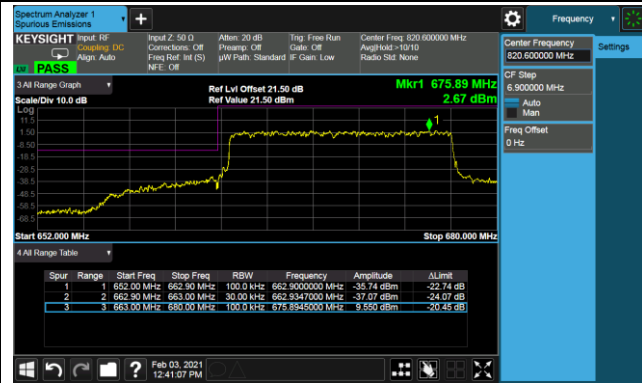

5MHz Channel Bandwidth - 1RB

10MHz Channel Bandwidth - 1RB

15MHz Channel Bandwidth - 1RB

Lower Band Edge

Upper Band Edge

20MHz Channel Bandwidth - 1RB

Lower Band Edge

Upper Band Edge

5MHz Channel Bandwidth - Full RB

10MHz Channel Bandwidth - Full RB

15MHz Channel Bandwidth - Full RB

Lower Band Edge

Upper Band Edge

20MHz Channel Bandwidth - Full RB

Lower Band Edge

Upper Band Edge