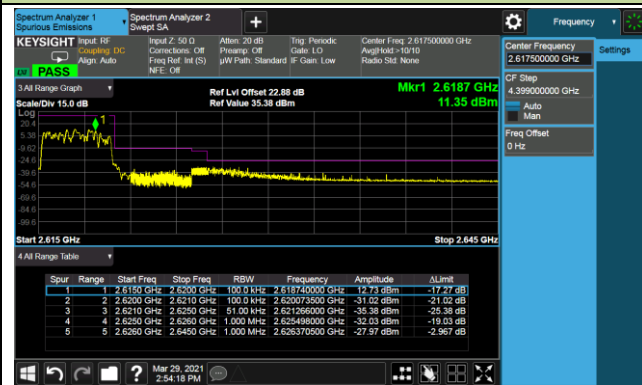

Lower Band Edge

Lower Extended Band Edge

Upper Band Edge

Upper Extended Band Edge

15MHz Channel Bandwidth - 1RB

Lower Band Edge

Upper Band Edge

20MHz Channel Bandwidth - 1RB

Lower Band Edge

Upper Band Edge

5MHz Channel Bandwidth - Full RB

Lower Band Edge

Lower Extended Band Edge

Upper Band Edge

Upper Extended Band Edge

10MHz Channel Bandwidth - Full RB

Lower Band Edge

Lower Extended Band Edge

Upper Band Edge

Upper Extended Band Edge

15MHz Channel Bandwidth - Full RB

20MHz Channel Bandwidth - Full RB

Product	5G Sub-6 GHz M.2 Module	Test Site	SIP-SR5
Test Engineer	Candy Luo	Test Date	2021/02/03
Test Band	LTE Band 41_HPUE_QPSK		

10MHz Channel Bandwidth - 1RB

Lower Band Edge

Lower Extended Band Edge

Upper Band Edge

15MHz Channel Bandwidth - 1RB

Lower Band Edge

Upper Band Edge

20MHz Channel Bandwidth - 1RB