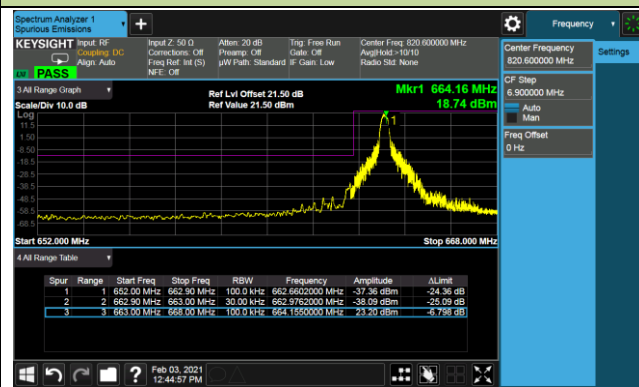

Upper Band Edge

15MHz Channel Bandwidth - Full RB

20MHz Channel Bandwidth - Full RB

Product	5G Sub-6 GHz M.2 Module	Test Site	SIP-SR5
Test Engineer	Candy Luo	Test Date	2021/02/03
Test Band	LTE Band 71_QPSK		

5MHz Channel Bandwidth - 1RB

10MHz Channel Bandwidth - 1RB

15MHz Channel Bandwidth - 1RB

Lower Band Edge

Upper Band Edge

20MHz Channel Bandwidth - 1RB

Lower Band Edge

Upper Band Edge

5MHz Channel Bandwidth - Full RB

10MHz Channel Bandwidth - Full RB

15MHz Channel Bandwidth - Full RB

Lower Band Edge

Upper Band Edge

20MHz Channel Bandwidth - Full RB

Lower Band Edge

Upper Band Edge