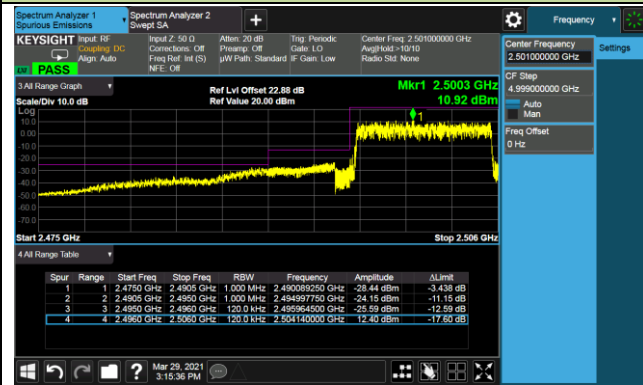

10MHz Channel Bandwidth - 1RB

Lower Band Edge

Lower Extended Band Edge

Upper Band Edge

15MHz Channel Bandwidth - 1RB

Lower Band Edge

Upper Band Edge

20MHz Channel Bandwidth - 1RB

Lower Band Edge

Upper Band Edge

5MHz Channel Bandwidth - Full RB

Lower Band Edge

Lower Extended Band Edge

Upper Band Edge

10MHz Channel Bandwidth - Full RB

Lower Band Edge

Upper Band Edge

15MHz Channel Bandwidth - Full RB

20MHz Channel Bandwidth - Full RB

Product	5G Sub-6 GHz M.2 Module	Test Site	SIP-SR5
Test Engineer	Candy Luo	Test Date	2021/02/03
Test Band	LTE Band 71_QPSK		