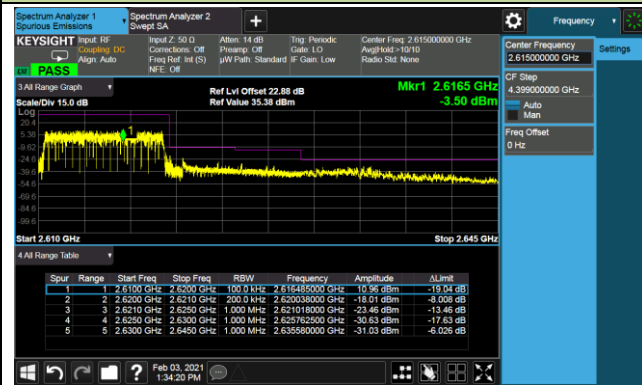

Lower Band Edge

Lower Extended Band Edge

Upper Band Edge

Upper Extended Band Edge

15MHz Channel Bandwidth - 1RB

Lower Band Edge

Upper Band Edge

20MHz Channel Bandwidth - 1RB

Lower Band Edge

Upper Band Edge

5MHz Channel Bandwidth - Full RB

Lower Band Edge

Lower Extended Band Edge

Upper Band Edge

Upper Extended Band Edge

10MHz Channel Bandwidth - Full RB

Lower Band Edge

Lower Extended Band Edge

Upper Band Edge

Upper Extended Band Edge

15MHz Channel Bandwidth - Full RB

20MHz Channel Bandwidth - Full RB

Product	5G Sub-6 GHz M.2 Module	Test Site	SIP-SR5
Test Engineer	Candy Luo	Test Date	2021/02/03
Test Band	LTE Band 41_HPUE_QPSK		

10MHz Channel Bandwidth - 1RB

Lower Band Edge

Lower Extended Band Edge

Upper Band Edge

15MHz Channel Bandwidth - 1RB

Lower Band Edge

Upper Band Edge

20MHz Channel Bandwidth - 1RB