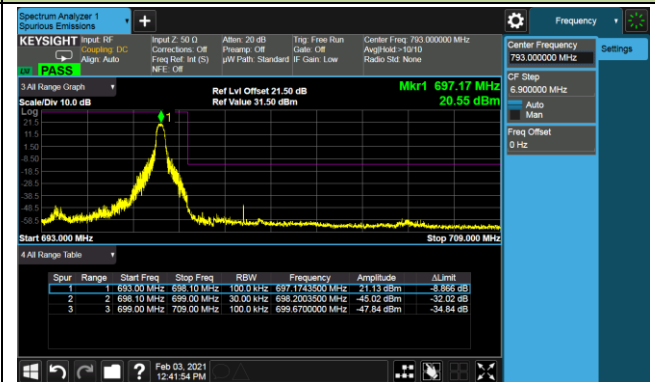

Upper Band Edge

15MHz Channel Bandwidth - Full RB

20MHz Channel Bandwidth - Full RB

Product	5G Sub-6 GHz M.2 Module	Test Site	SIP-SR5
Test Engineer	Candy Luo	Test Date	2021/02/03
Test Band	LTE Band 71_QPSK		

5MHz Channel Bandwidth - 1RB

10MHz Channel Bandwidth - 1RB

15MHz Channel Bandwidth - 1RB

Lower Band Edge

Upper Band Edge

20MHz Channel Bandwidth - 1RB

Lower Band Edge

Upper Band Edge

5MHz Channel Bandwidth - Full RB

10MHz Channel Bandwidth - Full RB

15MHz Channel Bandwidth - Full RB

Lower Band Edge

Upper Band Edge

20MHz Channel Bandwidth - Full RB

Lower Band Edge

Upper Band Edge