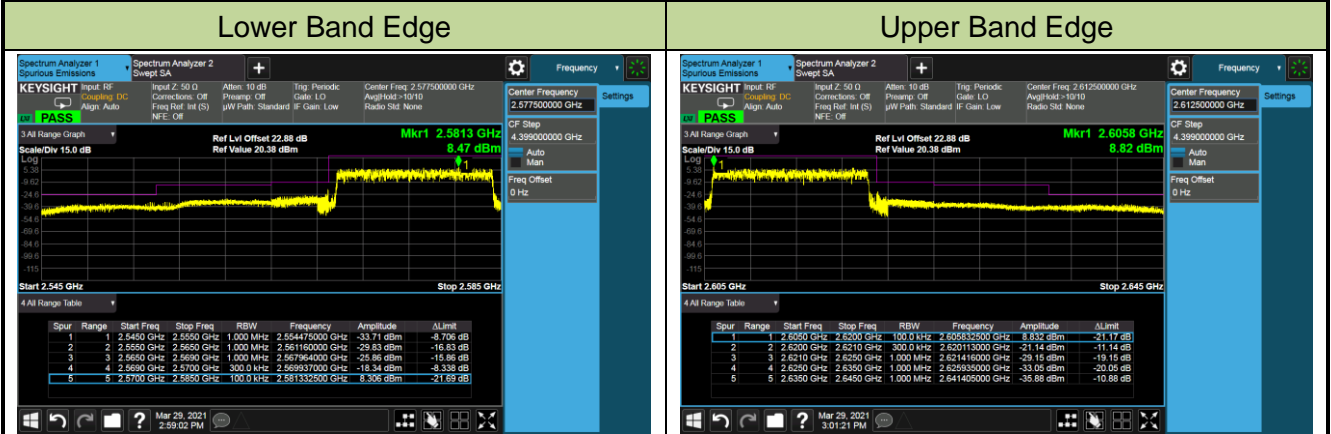

Lower Band Edge

Upper Band Edge

5MHz Channel Bandwidth - Full RB

Lower Band Edge

Lower Extended Band Edge

Upper Band Edge

Upper Extended Band Edge

10MHz Channel Bandwidth - Full RB

Lower Band Edge

Lower Extended Band Edge

Upper Band Edge

Upper Extended Band Edge

15MHz Channel Bandwidth - Full RB

20MHz Channel Bandwidth - Full RB

Product	5G Sub-6 GHz M.2 Module	Test Site	SIP-SR5
Test Engineer	Candy Luo	Test Date	2021/02/03
Test Band	LTE Band 41_HPUE_QPSK		

10MHz Channel Bandwidth - 1RB

Lower Band Edge

Lower Extended Band Edge

Upper Band Edge

15MHz Channel Bandwidth - 1RB

Lower Band Edge

Upper Band Edge

20MHz Channel Bandwidth - 1RB

Lower Band Edge

Upper Band Edge

5MHz Channel Bandwidth - Full RB

Lower Band Edge

Lower Extended Band Edge

Upper Band Edge

10MHz Channel Bandwidth - Full RB

Lower Band Edge