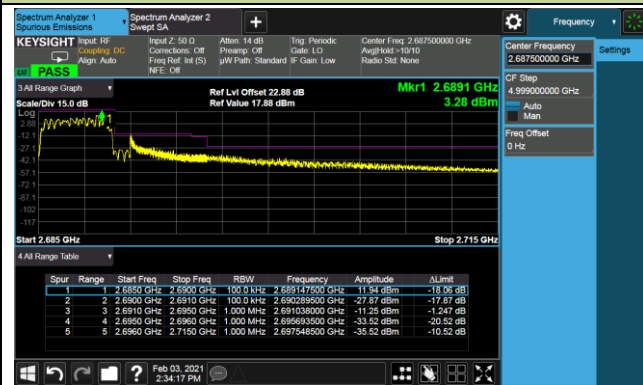

10MHz Channel Bandwidth - 1RB

Lower Band Edge

Lower Extended Band Edge

Upper Band Edge

15MHz Channel Bandwidth - 1RB

Lower Band Edge

Upper Band Edge

20MHz Channel Bandwidth - 1RB

Lower Band Edge

Upper Band Edge

5MHz Channel Bandwidth - Full RB

Lower Band Edge

Lower Extended Band Edge

Upper Band Edge

10MHz Channel Bandwidth - Full RB

Lower Band Edge

Upper Band Edge

15MHz Channel Bandwidth - Full RB

20MHz Channel Bandwidth - Full RB

Product	5G Sub-6 GHz M.2 Module	Test Site	SIP-SR5
Test Engineer	Candy Luo	Test Date	2021/02/03
Test Band	LTE Band 71_QPSK		