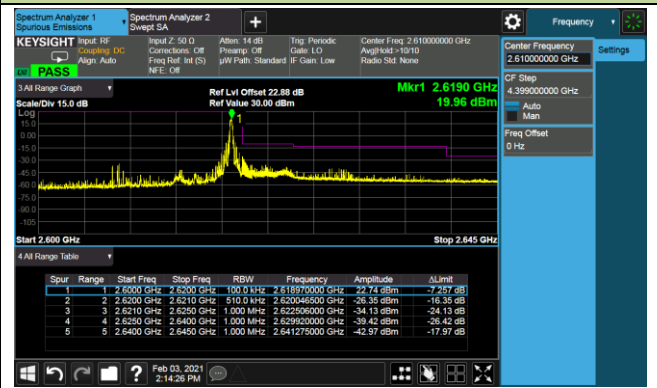

5MHz Channel Bandwidth Full RB

10MHz Channel Bandwidth Full RB

Product	5G Sub-6 GHz M.2 Module	Test Site	SIP-SR5
Test Engineer	Candy Luo	Test Date	2021/02/03
Test Band	LTE Band 38_HPUE_QPSK		

10MHz Channel Bandwidth - 1RB

Lower Band Edge

Lower Extended Band Edge

Upper Band Edge

Upper Extended Band Edge

15MHz Channel Bandwidth - 1RB

Lower Band Edge

Upper Band Edge

20MHz Channel Bandwidth - 1RB

Lower Band Edge

Upper Band Edge

5MHz Channel Bandwidth - Full RB

Lower Band Edge

Lower Extended Band Edge

Upper Band Edge

Upper Extended Band Edge

10MHz Channel Bandwidth - Full RB

Lower Band Edge

Lower Extended Band Edge

Upper Band Edge

Upper Extended Band Edge

15MHz Channel Bandwidth - Full RB

20MHz Channel Bandwidth - Full RB

Product	5G Sub-6 GHz M.2 Module	Test Site	SIP-SR5
Test Engineer	Candy Luo	Test Date	2021/02/03
Test Band	LTE Band 41_HPUE_QPSK		