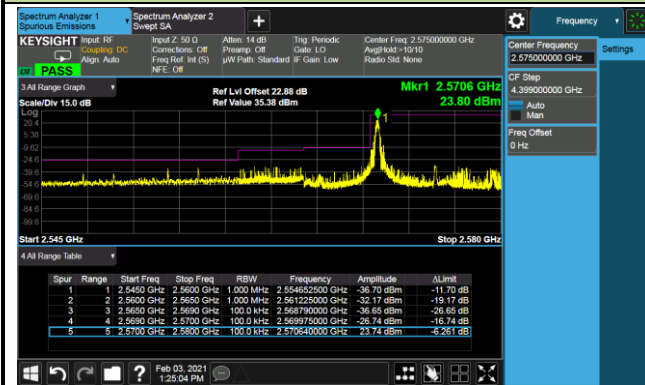

5MHz Channel Bandwidth Full RB

10MHz Channel Bandwidth Full RB

Product	5G Sub-6 GHz M.2 Module	Test Site	SIP-SR5
Test Engineer	Candy Luo	Test Date	2021/02/03
Test Band	LTE Band 38_HPUE_QPSK		

10MHz Channel Bandwidth - 1RB

Lower Band Edge

Lower Extended Band Edge

Upper Band Edge

Upper Extended Band Edge

15MHz Channel Bandwidth - 1RB

Lower Band Edge

Upper Band Edge

20MHz Channel Bandwidth - 1RB

Lower Band Edge

Upper Band Edge

5MHz Channel Bandwidth - Full RB

Lower Band Edge

Lower Extended Band Edge

Upper Band Edge

Upper Extended Band Edge

10MHz Channel Bandwidth - Full RB