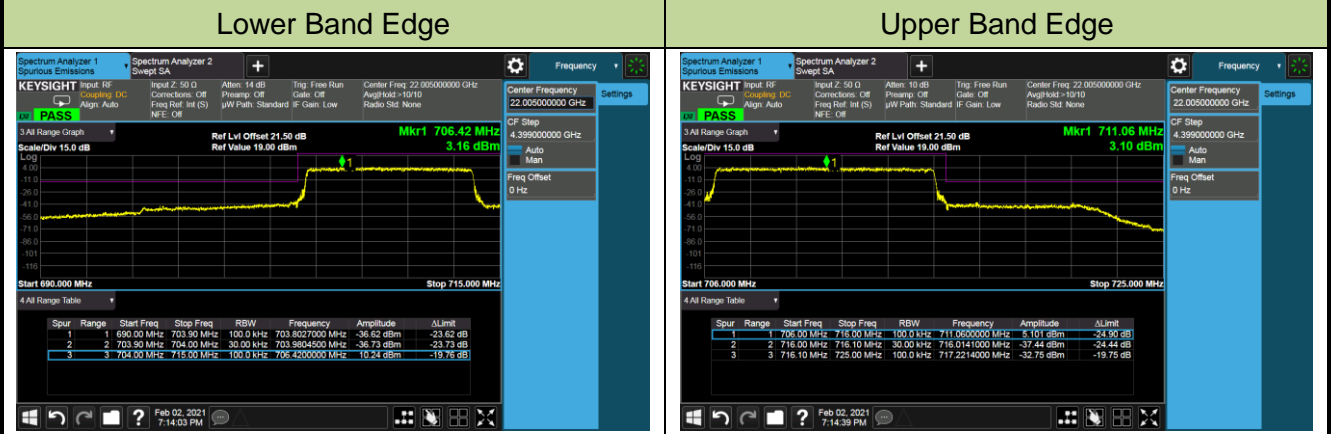

5MHz Channel Bandwidth Full RB

10MHz Channel Bandwidth Full RB

Product	5G Sub-6 GHz M.2 Module	Test Site	SIP-SR5
Test Engineer	Candy Luo	Test Date	2021/02/03
Test Band	LTE Band 38_HPUE_QPSK		

10MHz Channel Bandwidth - 1RB

Lower Band Edge

Lower Extended Band Edge

Upper Band Edge

Upper Extended Band Edge

15MHz Channel Bandwidth - 1RB

Lower Band Edge

Upper Band Edge

20MHz Channel Bandwidth - 1RB

Lower Band Edge

Upper Band Edge

5MHz Channel Bandwidth - Full RB

Lower Band Edge

Lower Extended Band Edge

Upper Band Edge

Upper Extended Band Edge

10MHz Channel Bandwidth - Full RB

Lower Band Edge

Lower Extended Band Edge

Upper Band Edge

Upper Extended Band Edge

15MHz Channel Bandwidth - Full RB

20MHz Channel Bandwidth - Full RB

Product	5G Sub-6 GHz M.2 Module	Test Site	SIP-SR5
Test Engineer	Candy Luo	Test Date	2021/02/03
Test Band	LTE Band 41_HPUE_QPSK		