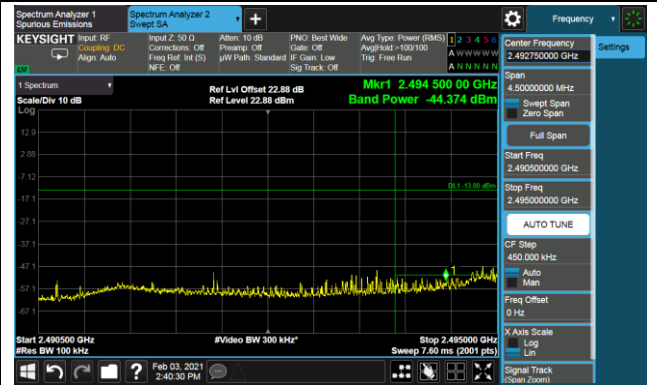

Lower Band Edge

Upper Band Edge

5MHz Channel Bandwidth - Full RB

Lower Band Edge

Lower Extended Band Edge

Upper Band Edge

Upper Extended Band Edge

10MHz Channel Bandwidth - Full RB

Lower Band Edge

Lower Extended Band Edge

Upper Band Edge

Upper Extended Band Edge

15MHz Channel Bandwidth - Full RB

20MHz Channel Bandwidth - Full RB

Product	5G Sub-6 GHz M.2 Module	Test Site	SIP-SR5
Test Engineer	Candy Luo	Test Date	2021/02/03
Test Band	LTE Band 41_HPUE_QPSK		

10MHz Channel Bandwidth - 1RB

Lower Band Edge

Lower Extended Band Edge

Upper Band Edge

15MHz Channel Bandwidth - 1RB

Lower Band Edge

Upper Band Edge

20MHz Channel Bandwidth - 1RB