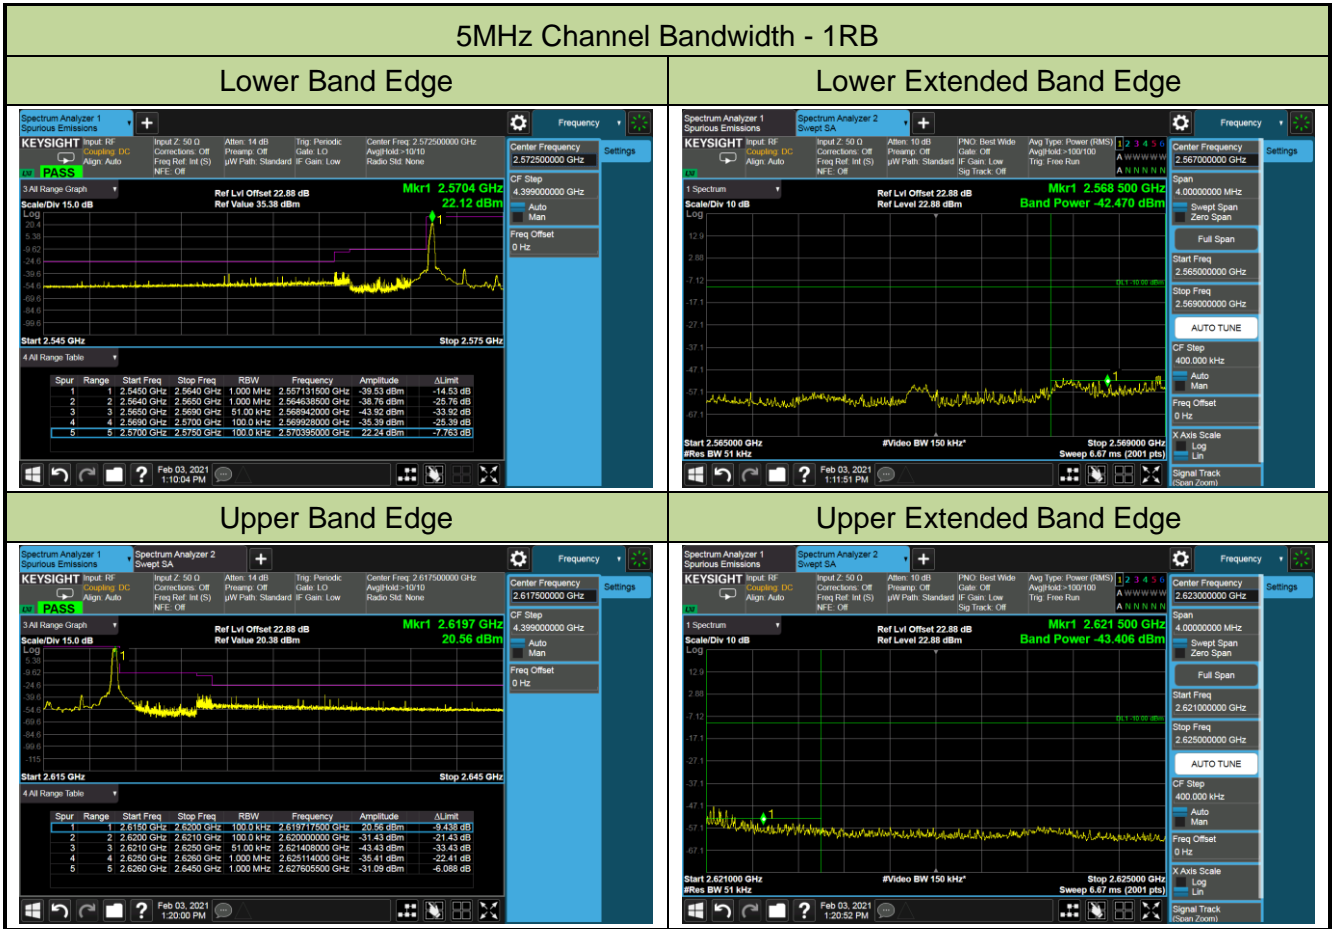

5MHz Channel Bandwidth Full RB

10MHz Channel Bandwidth Full RB

Product	5G Sub-6 GHz M.2 Module	Test Site	SIP-SR5
Test Engineer	Candy Luo	Test Date	2021/02/03
Test Band	LTE Band 38_HPUE_QPSK		

10MHz Channel Bandwidth - 1RB

Lower Band Edge

Lower Extended Band Edge

Upper Band Edge

Upper Extended Band Edge

15MHz Channel Bandwidth - 1RB

Lower Band Edge

Upper Band Edge

20MHz Channel Bandwidth - 1RB

Lower Band Edge

Upper Band Edge

5MHz Channel Bandwidth - Full RB

Lower Band Edge

Lower Extended Band Edge

Upper Band Edge

Upper Extended Band Edge

10MHz Channel Bandwidth - Full RB

Lower Band Edge

Lower Extended Band Edge

Upper Band Edge

Upper Extended Band Edge

15MHz Channel Bandwidth - Full RB

20MHz Channel Bandwidth - Full RB

Product	5G Sub-6 GHz M.2 Module	Test Site	SIP-SR5
Test Engineer	Candy Luo	Test Date	2021/02/03
Test Band	LTE Band 41_HPUE_QPSK		