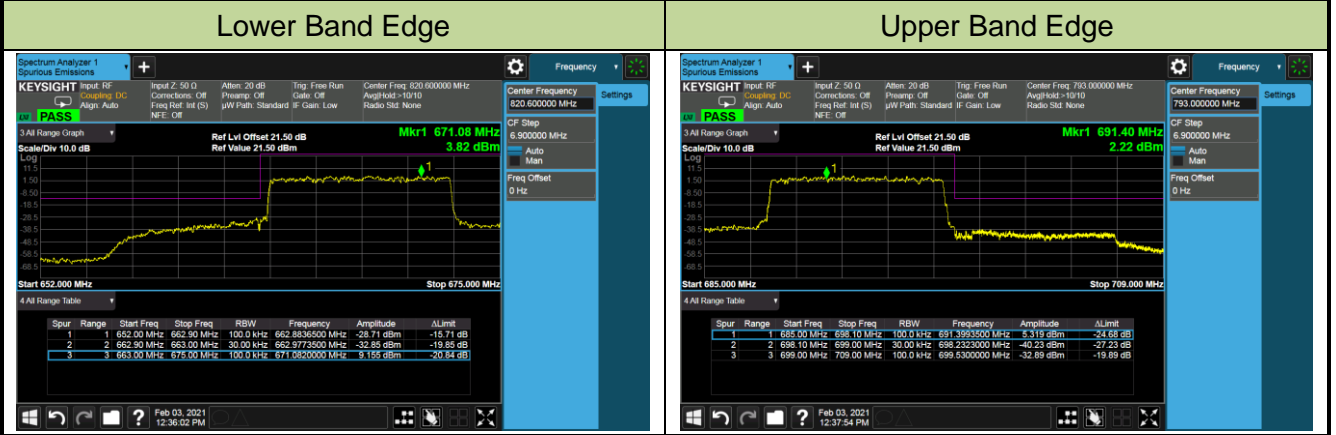

Upper Band Edge

15MHz Channel Bandwidth - Full RB

20MHz Channel Bandwidth - Full RB

Product	5G Sub-6 GHz M.2 Module	Test Site	SIP-SR5
Test Engineer	Candy Luo	Test Date	2021/02/03
Test Band	LTE Band 71_QPSK		

5MHz Channel Bandwidth - 1RB

10MHz Channel Bandwidth - 1RB

15MHz Channel Bandwidth - 1RB

Lower Band Edge

Upper Band Edge

20MHz Channel Bandwidth - 1RB

Lower Band Edge

Upper Band Edge

5MHz Channel Bandwidth - Full RB

10MHz Channel Bandwidth - Full RB

15MHz Channel Bandwidth - Full RB

Lower Band Edge

Upper Band Edge

20MHz Channel Bandwidth - Full RB

Lower Band Edge

Upper Band Edge