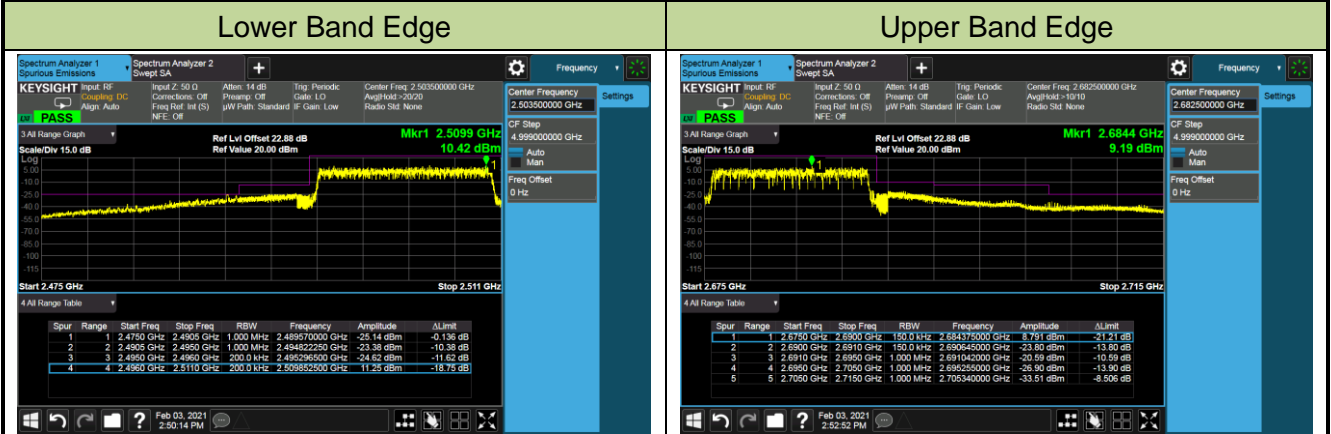

10MHz Channel Bandwidth - 1RB

Lower Band Edge

Lower Extended Band Edge

Upper Band Edge

15MHz Channel Bandwidth - 1RB

Lower Band Edge

Upper Band Edge

20MHz Channel Bandwidth - 1RB

Lower Band Edge

Upper Band Edge

5MHz Channel Bandwidth - Full RB

Lower Band Edge

Lower Extended Band Edge

Upper Band Edge

10MHz Channel Bandwidth - Full RB

Lower Band Edge

Upper Band Edge

15MHz Channel Bandwidth - Full RB

20MHz Channel Bandwidth - Full RB

Product	5G Sub-6 GHz M.2 Module	Test Site	SIP-SR5
Test Engineer	Candy Luo	Test Date	2021/02/03
Test Band	LTE Band 71_QPSK		