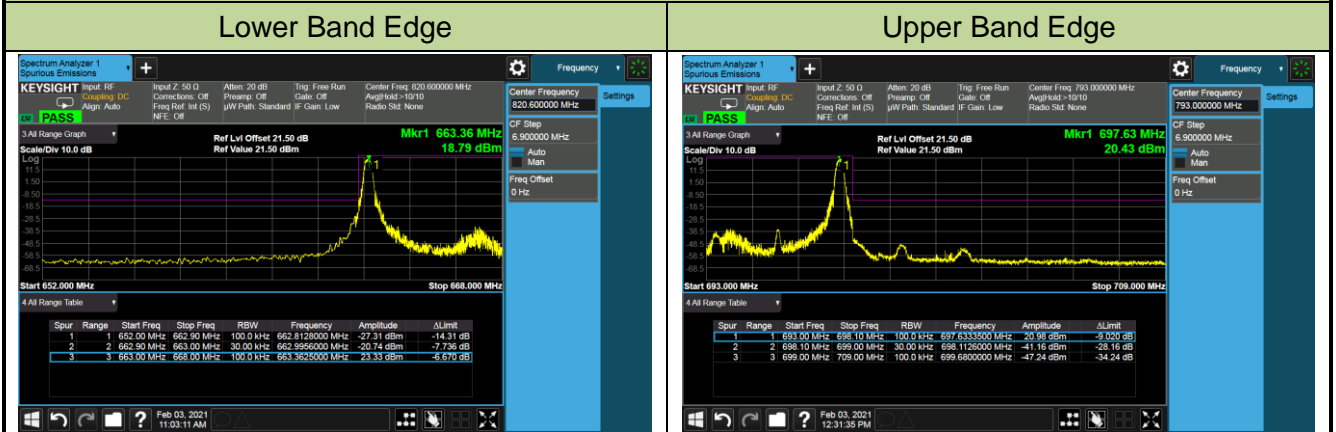

Lower Band Edge

Upper Band Edge

5MHz Channel Bandwidth - Full RB

Lower Band Edge

Lower Extended Band Edge

Upper Band Edge

10MHz Channel Bandwidth - Full RB

Lower Band Edge

Upper Band Edge

15MHz Channel Bandwidth - Full RB

20MHz Channel Bandwidth - Full RB

Product	5G Sub-6 GHz M.2 Module	Test Site	SIP-SR5
Test Engineer	Candy Luo	Test Date	2021/02/03
Test Band	LTE Band 71_QPSK		

5MHz Channel Bandwidth - 1RB

10MHz Channel Bandwidth - 1RB

15MHz Channel Bandwidth - 1RB

Lower Band Edge

Upper Band Edge

20MHz Channel Bandwidth - 1RB

Lower Band Edge

Upper Band Edge