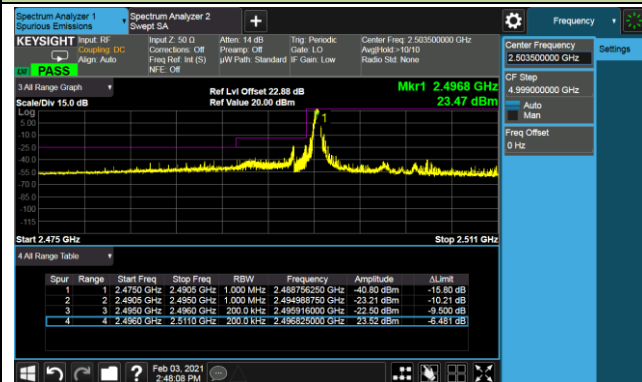

Lower Band Edge

Lower Extended Band Edge

Upper Band Edge

Upper Extended Band Edge

15MHz Channel Bandwidth - Full RB

20MHz Channel Bandwidth - Full RB

Product	5G Sub-6 GHz M.2 Module	Test Site	SIP-SR5
Test Engineer	Candy Luo	Test Date	2021/02/03
Test Band	LTE Band 41_HPUE_QPSK		

10MHz Channel Bandwidth - 1RB

Lower Band Edge

Lower Extended Band Edge

Upper Band Edge

15MHz Channel Bandwidth - 1RB

Lower Band Edge

Upper Band Edge

20MHz Channel Bandwidth - 1RB

Lower Band Edge

Upper Band Edge

5MHz Channel Bandwidth - Full RB

Lower Band Edge

Lower Extended Band Edge

Upper Band Edge

10MHz Channel Bandwidth - Full RB

Lower Band Edge