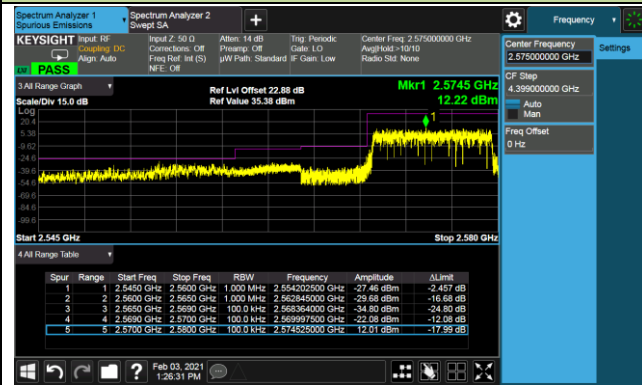

Lower Band Edge

Lower Extended Band Edge

Upper Band Edge

Upper Extended Band Edge

15MHz Channel Bandwidth - 1RB

Lower Band Edge

Upper Band Edge

20MHz Channel Bandwidth - 1RB

Lower Band Edge

Upper Band Edge

5MHz Channel Bandwidth - Full RB

Lower Band Edge

Lower Extended Band Edge

Upper Band Edge

Upper Extended Band Edge

10MHz Channel Bandwidth - Full RB

Lower Band Edge

Lower Extended Band Edge

Upper Band Edge

Upper Extended Band Edge

15MHz Channel Bandwidth - Full RB

20MHz Channel Bandwidth - Full RB

Product	5G Sub-6 GHz M.2 Module	Test Site	SIP-SR5
Test Engineer	Candy Luo	Test Date	2021/02/03
Test Band	LTE Band 41_HPUE_QPSK		

10MHz Channel Bandwidth - 1RB

Lower Band Edge

Lower Extended Band Edge

Upper Band Edge

15MHz Channel Bandwidth - 1RB

Lower Band Edge

Upper Band Edge

20MHz Channel Bandwidth - 1RB