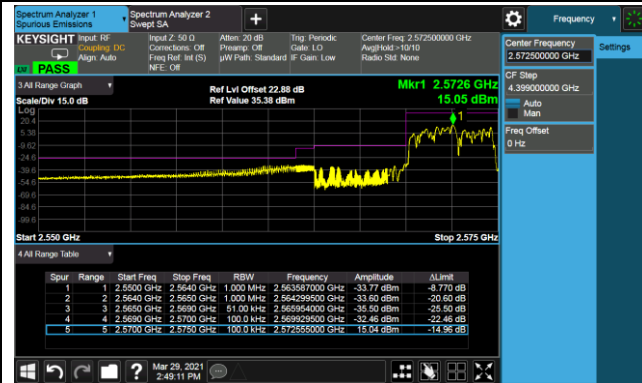

Lower Band Edge

Lower Extended Band Edge

Upper Band Edge

Upper Extended Band Edge

15MHz Channel Bandwidth - 1RB

Lower Band Edge

Upper Band Edge

20MHz Channel Bandwidth - 1RB

Lower Band Edge

Upper Band Edge

5MHz Channel Bandwidth - Full RB

Lower Band Edge

Lower Extended Band Edge

Upper Band Edge

Upper Extended Band Edge

10MHz Channel Bandwidth - Full RB

Lower Band Edge

Lower Extended Band Edge

Upper Band Edge

Upper Extended Band Edge

15MHz Channel Bandwidth - Full RB

20MHz Channel Bandwidth - Full RB

Product	5G Sub-6 GHz M.2 Module	Test Site	SIP-SR5
Test Engineer	Candy Luo	Test Date	2021/02/03
Test Band	LTE Band 41_HPUE_QPSK		

10MHz Channel Bandwidth - 1RB

Lower Band Edge

Lower Extended Band Edge

Upper Band Edge

15MHz Channel Bandwidth - 1RB

Lower Band Edge

Upper Band Edge

20MHz Channel Bandwidth - 1RB