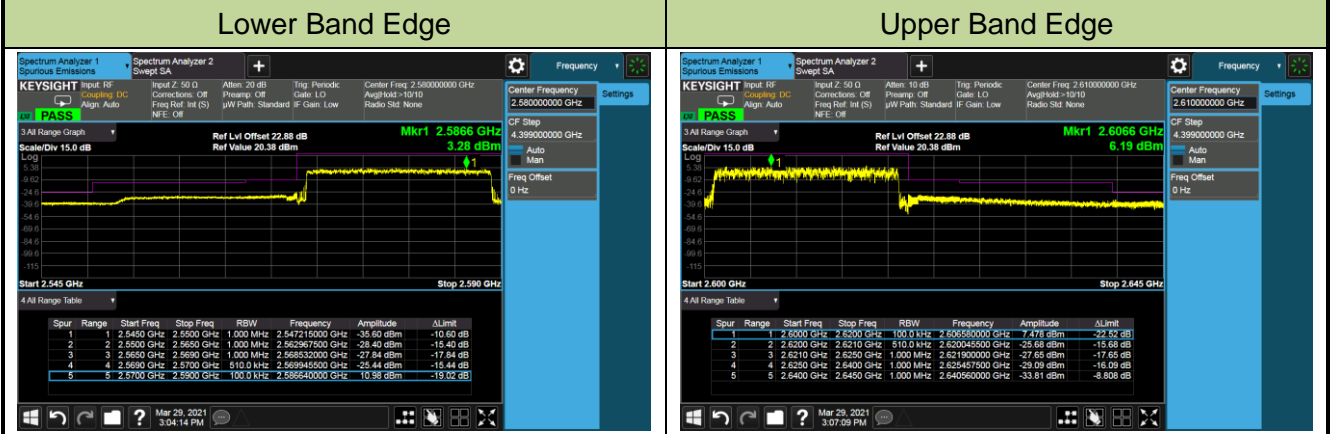

Lower Band Edge

Upper Band Edge

5MHz Channel Bandwidth - Full RB

Lower Band Edge

Lower Extended Band Edge

Upper Band Edge

Upper Extended Band Edge

10MHz Channel Bandwidth - Full RB

Lower Band Edge

Lower Extended Band Edge

Upper Band Edge

Upper Extended Band Edge

15MHz Channel Bandwidth - Full RB

20MHz Channel Bandwidth - Full RB

Product	5G Sub-6 GHz M.2 Module	Test Site	SIP-SR5
Test Engineer	Candy Luo	Test Date	2021/02/03
Test Band	LTE Band 41_HPUE_QPSK		

10MHz Channel Bandwidth - 1RB

Lower Band Edge

Lower Extended Band Edge

Upper Band Edge

15MHz Channel Bandwidth - 1RB

Lower Band Edge

Upper Band Edge

20MHz Channel Bandwidth - 1RB

Lower Band Edge

Upper Band Edge

5MHz Channel Bandwidth - Full RB

Lower Band Edge

Lower Extended Band Edge

Upper Band Edge

10MHz Channel Bandwidth - Full RB

Lower Band Edge