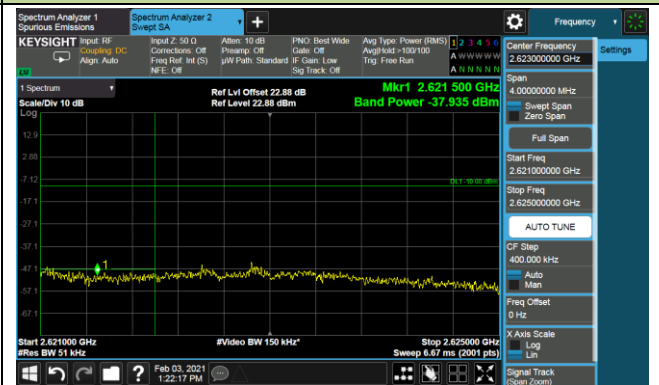

Lower Band Edge

Lower Extended Band Edge

Upper Band Edge

Upper Extended Band Edge

15MHz Channel Bandwidth - 1RB

Lower Band Edge

Upper Band Edge

20MHz Channel Bandwidth - 1RB

Lower Band Edge

Upper Band Edge

5MHz Channel Bandwidth - Full RB

Lower Band Edge

Lower Extended Band Edge

Upper Band Edge

Upper Extended Band Edge

10MHz Channel Bandwidth - Full RB

Lower Band Edge

Lower Extended Band Edge

Upper Band Edge

Upper Extended Band Edge

15MHz Channel Bandwidth - Full RB

20MHz Channel Bandwidth - Full RB

Product	5G Sub-6 GHz M.2 Module	Test Site	SIP-SR5
Test Engineer	Candy Luo	Test Date	2021/02/03
Test Band	LTE Band 41_HPUE_QPSK		