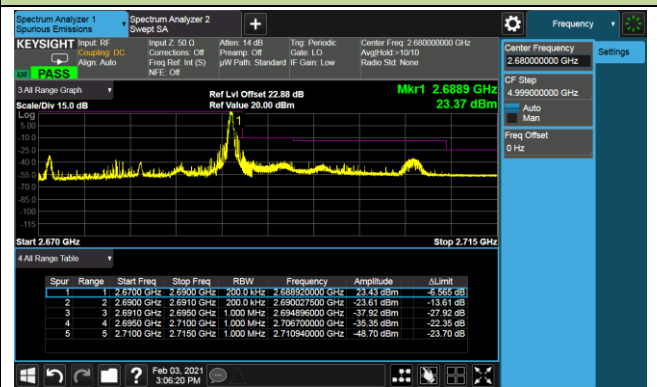

Lower Band Edge

Lower Extended Band Edge

Upper Band Edge

Upper Extended Band Edge

15MHz Channel Bandwidth - Full RB

20MHz Channel Bandwidth - Full RB

Product	5G Sub-6 GHz M.2 Module	Test Site	SIP-SR5
Test Engineer	Candy Luo	Test Date	2021/02/03
Test Band	LTE Band 41_HPUE_QPSK		

10MHz Channel Bandwidth - 1RB

Lower Band Edge

Lower Extended Band Edge

Upper Band Edge

15MHz Channel Bandwidth - 1RB

Lower Band Edge

Upper Band Edge

20MHz Channel Bandwidth - 1RB

Lower Band Edge

Upper Band Edge

5MHz Channel Bandwidth - Full RB

Lower Band Edge

Lower Extended Band Edge

Upper Band Edge

10MHz Channel Bandwidth - Full RB

Lower Band Edge