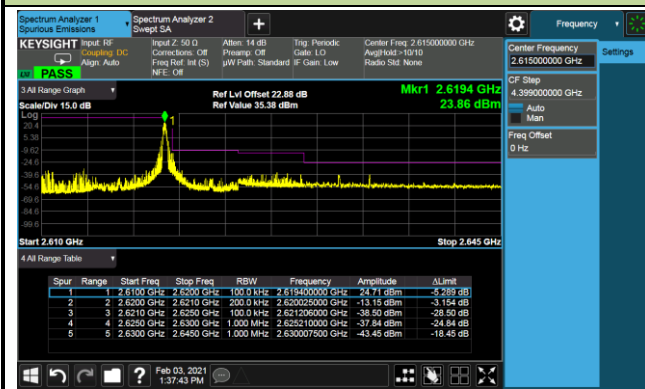

5MHz Channel Bandwidth Full RB

10MHz Channel Bandwidth Full RB

Product	5G Sub-6 GHz M.2 Module	Test Site	SIP-SR5
Test Engineer	Candy Luo	Test Date	2021/02/03
Test Band	LTE Band 38_HPUE_QPSK		

10MHz Channel Bandwidth - 1RB

Lower Band Edge

Lower Extended Band Edge

Upper Band Edge

Upper Extended Band Edge

15MHz Channel Bandwidth - 1RB

Lower Band Edge

Upper Band Edge

20MHz Channel Bandwidth - 1RB

Lower Band Edge

Upper Band Edge

5MHz Channel Bandwidth - Full RB

Lower Band Edge

Lower Extended Band Edge

Upper Band Edge

Upper Extended Band Edge

10MHz Channel Bandwidth - Full RB