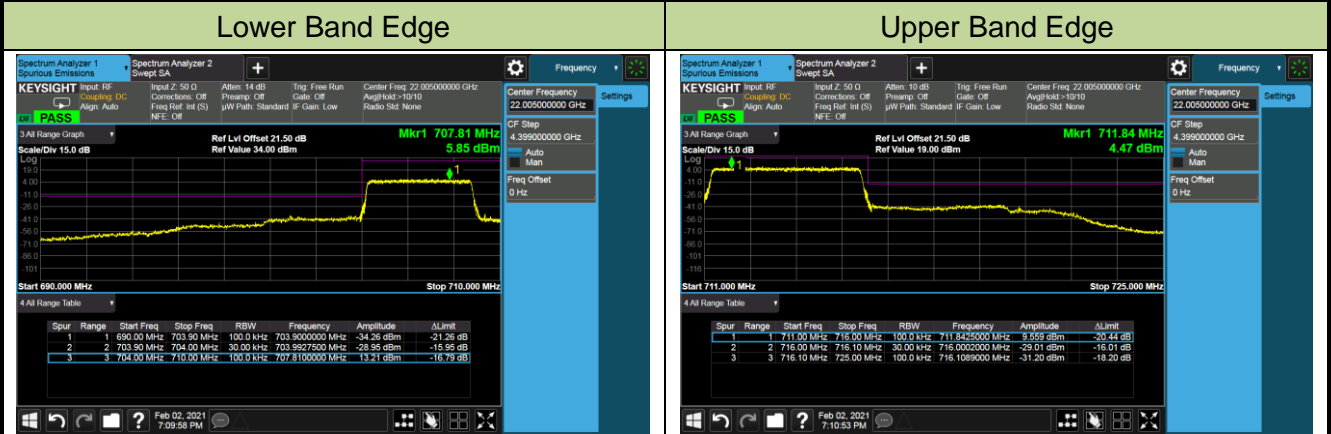

5MHz Channel Bandwidth Full RB

10MHz Channel Bandwidth Full RB

Product	5G Sub-6 GHz M.2 Module	Test Site	SIP-SR5
Test Engineer	Candy Luo	Test Date	2021/02/03
Test Band	LTE Band 38_HPUE_QPSK		

10MHz Channel Bandwidth - 1RB

Lower Band Edge

Lower Extended Band Edge

Upper Band Edge

Upper Extended Band Edge

15MHz Channel Bandwidth - 1RB

Lower Band Edge

Upper Band Edge

20MHz Channel Bandwidth - 1RB

Lower Band Edge

Upper Band Edge

5MHz Channel Bandwidth - Full RB

Lower Band Edge

Lower Extended Band Edge

Upper Band Edge

Upper Extended Band Edge

10MHz Channel Bandwidth - Full RB

Lower Band Edge

Lower Extended Band Edge

Upper Band Edge

Upper Extended Band Edge

15MHz Channel Bandwidth - Full RB

20MHz Channel Bandwidth - Full RB

Product	5G Sub-6 GHz M.2 Module	Test Site	SIP-SR5
Test Engineer	Candy Luo	Test Date	2021/02/03
Test Band	LTE Band 41_HPUE_QPSK		