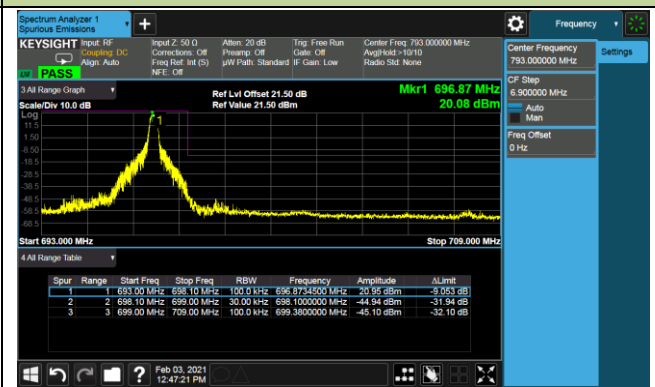

Upper Band Edge

15MHz Channel Bandwidth - Full RB

20MHz Channel Bandwidth - Full RB

Product	5G Sub-6 GHz M.2 Module	Test Site	SIP-SR5
Test Engineer	Candy Luo	Test Date	2021/02/03
Test Band	LTE Band 71_QPSK		

5MHz Channel Bandwidth - 1RB

10MHz Channel Bandwidth - 1RB

15MHz Channel Bandwidth - 1RB

Lower Band Edge

Upper Band Edge

20MHz Channel Bandwidth - 1RB

Lower Band Edge

Upper Band Edge

5MHz Channel Bandwidth - Full RB

10MHz Channel Bandwidth - Full RB

15MHz Channel Bandwidth - Full RB

Lower Band Edge

Upper Band Edge

20MHz Channel Bandwidth - Full RB

Lower Band Edge

Upper Band Edge