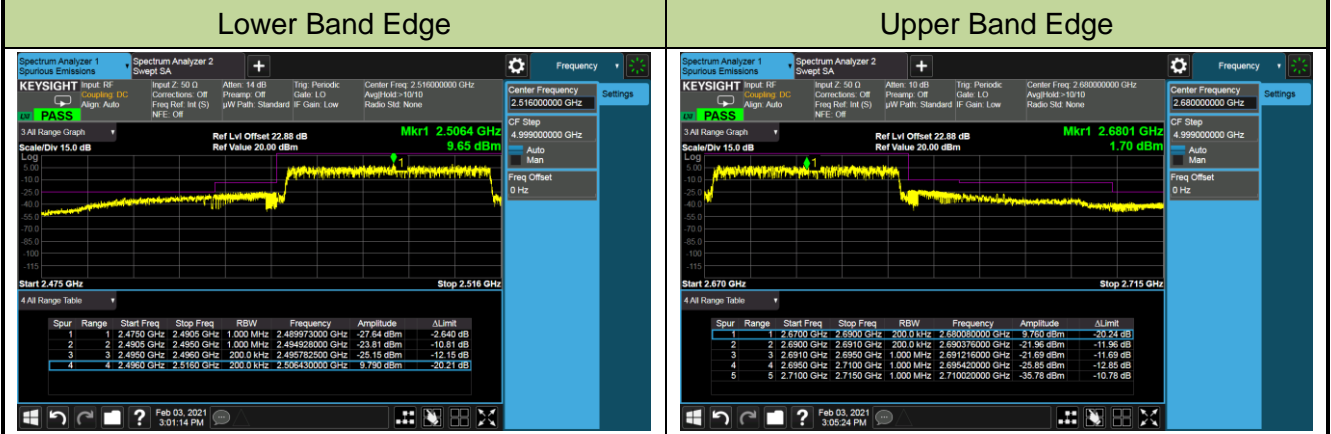

10MHz Channel Bandwidth - 1RB

Lower Band Edge

Lower Extended Band Edge

Upper Band Edge

15MHz Channel Bandwidth - 1RB

Lower Band Edge

Upper Band Edge

20MHz Channel Bandwidth - 1RB

Lower Band Edge

Upper Band Edge

5MHz Channel Bandwidth - Full RB

Lower Band Edge

Lower Extended Band Edge

Upper Band Edge

10MHz Channel Bandwidth - Full RB

Lower Band Edge

Upper Band Edge

15MHz Channel Bandwidth - Full RB

20MHz Channel Bandwidth - Full RB

Product	5G Sub-6 GHz M.2 Module	Test Site	SIP-SR5
Test Engineer	Candy Luo	Test Date	2021/02/03
Test Band	LTE Band 71_QPSK		