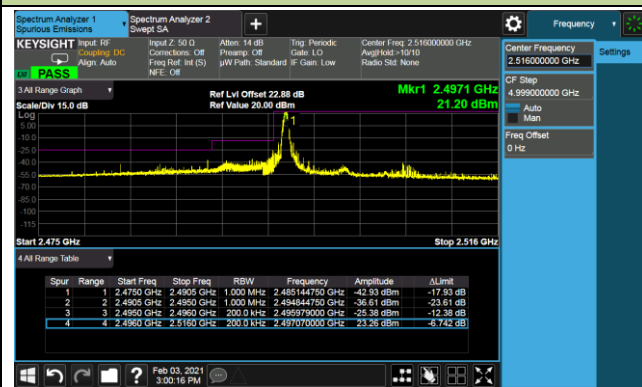

Lower Band Edge

Lower Extended Band Edge

Upper Band Edge

Upper Extended Band Edge

15MHz Channel Bandwidth - Full RB

20MHz Channel Bandwidth - Full RB

Product	5G Sub-6 GHz M.2 Module	Test Site	SIP-SR5
Test Engineer	Candy Luo	Test Date	2021/02/03
Test Band	LTE Band 41_HPUE_QPSK		

10MHz Channel Bandwidth - 1RB

Lower Band Edge

Lower Extended Band Edge

Upper Band Edge

15MHz Channel Bandwidth - 1RB

Lower Band Edge

Upper Band Edge

20MHz Channel Bandwidth - 1RB

Lower Band Edge

Upper Band Edge

5MHz Channel Bandwidth - Full RB

Lower Band Edge

Lower Extended Band Edge

Upper Band Edge

10MHz Channel Bandwidth - Full RB

Lower Band Edge