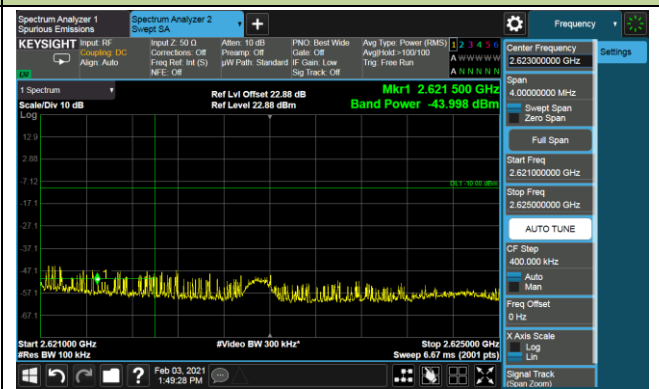

5MHz Channel Bandwidth Full RB

10MHz Channel Bandwidth Full RB

Product	5G Sub-6 GHz M.2 Module	Test Site	SIP-SR5
Test Engineer	Candy Luo	Test Date	2021/02/03
Test Band	LTE Band 38_HPUE_QPSK		

10MHz Channel Bandwidth - 1RB

Lower Band Edge

Lower Extended Band Edge

Upper Band Edge

Upper Extended Band Edge

15MHz Channel Bandwidth - 1RB

Lower Band Edge

Upper Band Edge

20MHz Channel Bandwidth - 1RB

Lower Band Edge

Upper Band Edge

5MHz Channel Bandwidth - Full RB

Lower Band Edge

Lower Extended Band Edge

Upper Band Edge

Upper Extended Band Edge

10MHz Channel Bandwidth - Full RB

Lower Band Edge

Lower Extended Band Edge

Upper Band Edge

Upper Extended Band Edge

15MHz Channel Bandwidth - Full RB

20MHz Channel Bandwidth - Full RB

Product	5G Sub-6 GHz M.2 Module	Test Site	SIP-SR5
Test Engineer	Candy Luo	Test Date	2021/02/03
Test Band	LTE Band 41_HPUE_QPSK		