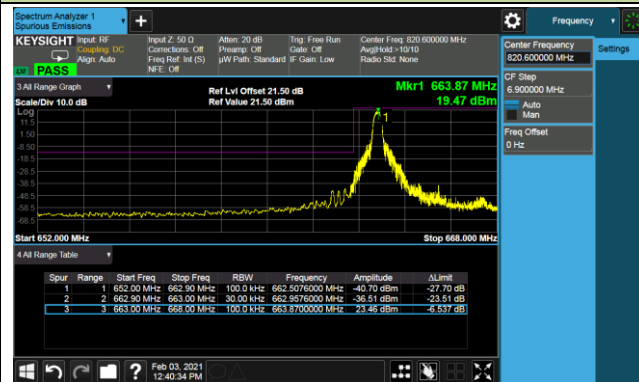

Upper Band Edge

15MHz Channel Bandwidth - Full RB

20MHz Channel Bandwidth - Full RB

Product	5G Sub-6 GHz M.2 Module	Test Site	SIP-SR5
Test Engineer	Candy Luo	Test Date	2021/02/03
Test Band	LTE Band 71_QPSK		

5MHz Channel Bandwidth - 1RB

10MHz Channel Bandwidth - 1RB

15MHz Channel Bandwidth - 1RB

Lower Band Edge

Upper Band Edge

20MHz Channel Bandwidth - 1RB

Lower Band Edge

Upper Band Edge

5MHz Channel Bandwidth - Full RB

10MHz Channel Bandwidth - Full RB

15MHz Channel Bandwidth - Full RB

Lower Band Edge

Upper Band Edge

20MHz Channel Bandwidth - Full RB

Lower Band Edge

Upper Band Edge