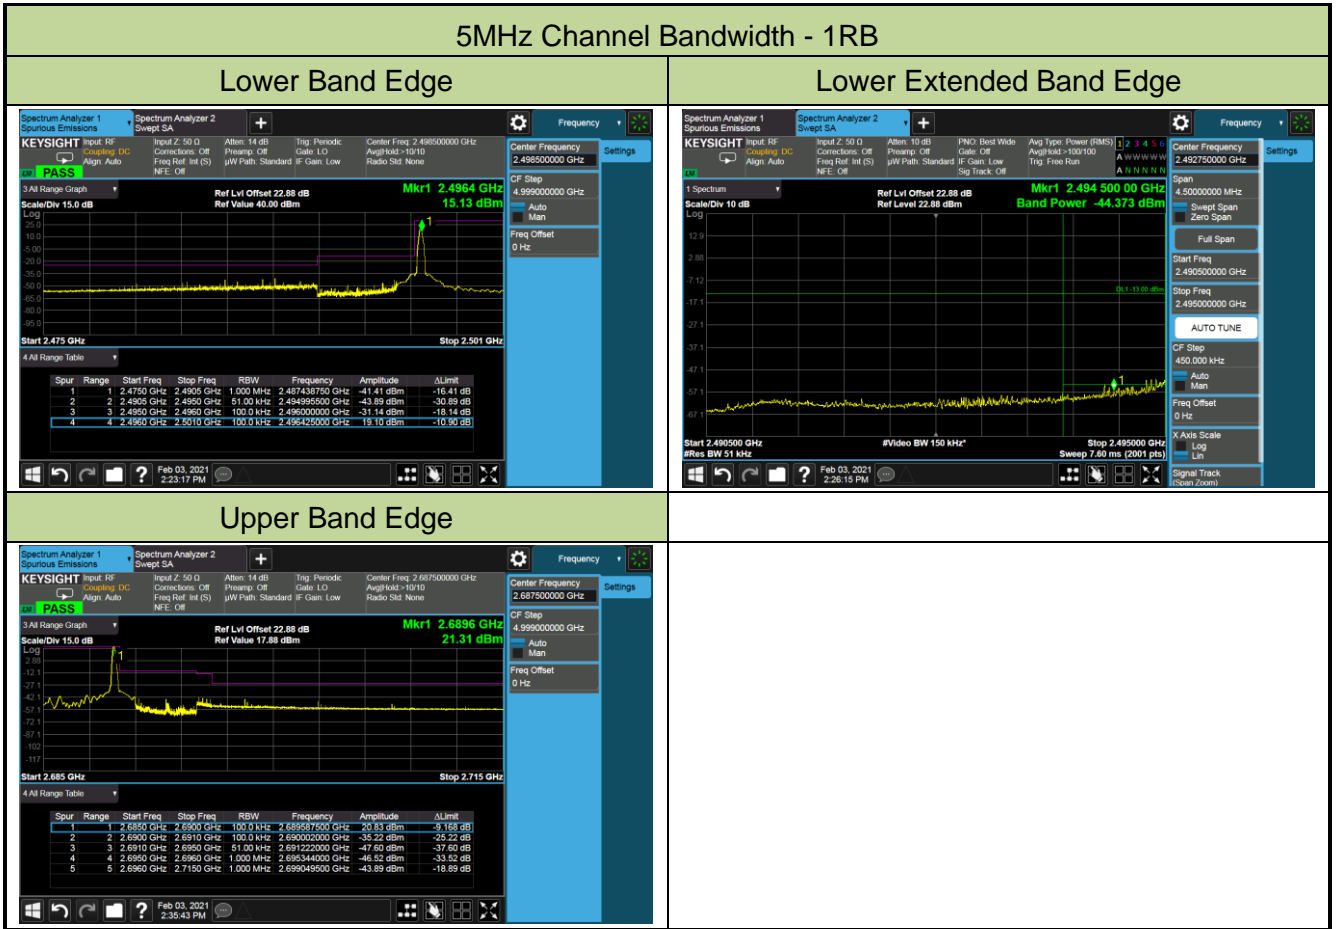

Lower Band Edge

Upper Band Edge

5MHz Channel Bandwidth - Full RB

Lower Band Edge

Lower Extended Band Edge

Upper Band Edge

Upper Extended Band Edge

10MHz Channel Bandwidth - Full RB

Lower Band Edge

Lower Extended Band Edge

Upper Band Edge

Upper Extended Band Edge

15MHz Channel Bandwidth - Full RB

20MHz Channel Bandwidth - Full RB

Product	5G Sub-6 GHz M.2 Module	Test Site	SIP-SR5
Test Engineer	Candy Luo	Test Date	2021/02/03
Test Band	LTE Band 41_HPUE_QPSK		

10MHz Channel Bandwidth - 1RB

Lower Band Edge

Lower Extended Band Edge

Upper Band Edge

15MHz Channel Bandwidth - 1RB

Lower Band Edge

Upper Band Edge

20MHz Channel Bandwidth - 1RB

Lower Band Edge

Upper Band Edge

5MHz Channel Bandwidth - Full RB

Lower Band Edge

Lower Extended Band Edge

Upper Band Edge

10MHz Channel Bandwidth - Full RB

Lower Band Edge