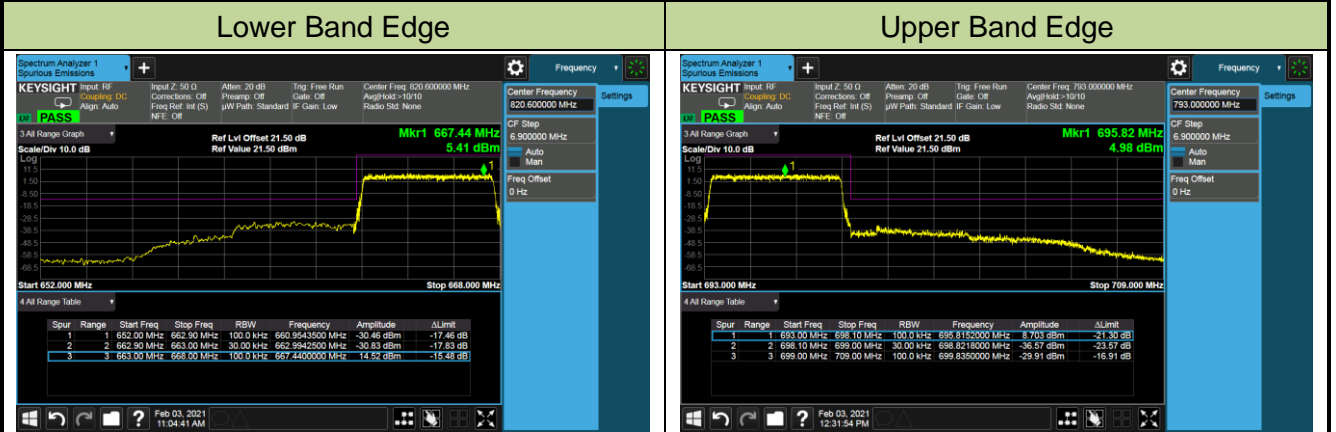

Upper Band Edge

15MHz Channel Bandwidth - Full RB

20MHz Channel Bandwidth - Full RB

Product	5G Sub-6 GHz M.2 Module	Test Site	SIP-SR5
Test Engineer	Candy Luo	Test Date	2021/02/03
Test Band	LTE Band 71_QPSK		

5MHz Channel Bandwidth - 1RB

10MHz Channel Bandwidth - 1RB

15MHz Channel Bandwidth - 1RB

Lower Band Edge

Upper Band Edge

20MHz Channel Bandwidth - 1RB

Lower Band Edge

Upper Band Edge

5MHz Channel Bandwidth - Full RB

10MHz Channel Bandwidth - Full RB

15MHz Channel Bandwidth - Full RB

Lower Band Edge

Upper Band Edge

20MHz Channel Bandwidth - Full RB

Lower Band Edge

Upper Band Edge