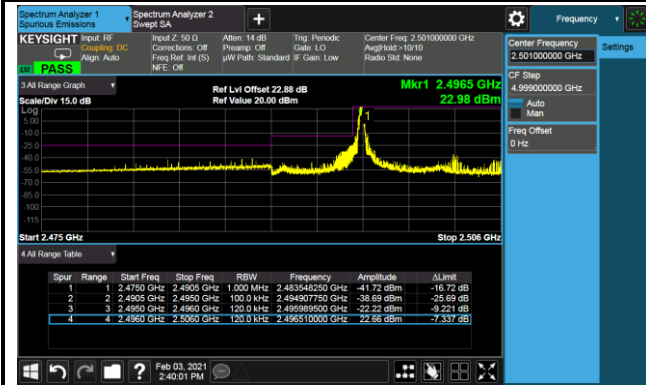

Lower Band Edge

Upper Band Edge

5MHz Channel Bandwidth - Full RB

Lower Band Edge

Lower Extended Band Edge

Upper Band Edge

Upper Extended Band Edge

10MHz Channel Bandwidth - Full RB

Lower Band Edge

Lower Extended Band Edge

Upper Band Edge

Upper Extended Band Edge

15MHz Channel Bandwidth - Full RB

20MHz Channel Bandwidth - Full RB

Product	5G Sub-6 GHz M.2 Module	Test Site	SIP-SR5
Test Engineer	Candy Luo	Test Date	2021/02/03
Test Band	LTE Band 41_HPUE_QPSK		

10MHz Channel Bandwidth - 1RB

Lower Band Edge

Lower Extended Band Edge

Upper Band Edge

15MHz Channel Bandwidth - 1RB

Lower Band Edge

Upper Band Edge

20MHz Channel Bandwidth - 1RB