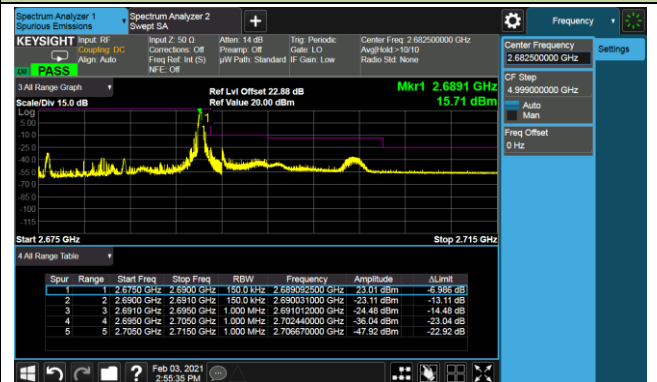

Lower Band Edge

Lower Extended Band Edge

Upper Band Edge

Upper Extended Band Edge

15MHz Channel Bandwidth - Full RB

20MHz Channel Bandwidth - Full RB

Product	5G Sub-6 GHz M.2 Module	Test Site	SIP-SR5
Test Engineer	Candy Luo	Test Date	2021/02/03
Test Band	LTE Band 41_HPUE_QPSK		

10MHz Channel Bandwidth - 1RB

Lower Band Edge

Lower Extended Band Edge

Upper Band Edge

15MHz Channel Bandwidth - 1RB

Lower Band Edge

Upper Band Edge

20MHz Channel Bandwidth - 1RB

Lower Band Edge

Upper Band Edge

5MHz Channel Bandwidth - Full RB

Lower Band Edge

Lower Extended Band Edge

Upper Band Edge

10MHz Channel Bandwidth - Full RB

Lower Band Edge