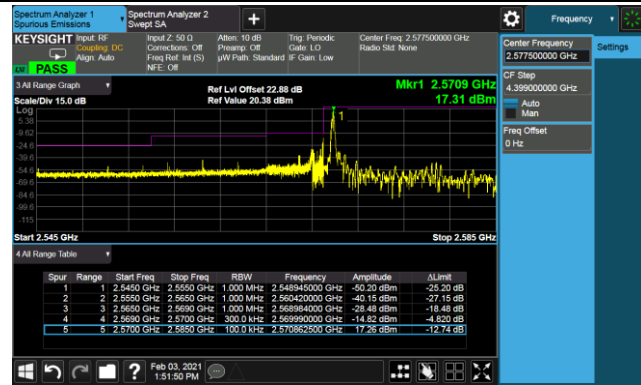

5MHz Channel Bandwidth Full RB

10MHz Channel Bandwidth Full RB

Product	5G Sub-6 GHz M.2 Module	Test Site	SIP-SR5
Test Engineer	Candy Luo	Test Date	2021/02/03
Test Band	LTE Band 38_HPUE_QPSK		

10MHz Channel Bandwidth - 1RB

Lower Band Edge

Lower Extended Band Edge

Upper Band Edge

Upper Extended Band Edge

15MHz Channel Bandwidth - 1RB

Lower Band Edge

Upper Band Edge

20MHz Channel Bandwidth - 1RB

Lower Band Edge

Upper Band Edge

5MHz Channel Bandwidth - Full RB

Lower Band Edge

Lower Extended Band Edge

Upper Band Edge

Upper Extended Band Edge

10MHz Channel Bandwidth - Full RB

Lower Band Edge

Lower Extended Band Edge

Upper Band Edge

Upper Extended Band Edge

15MHz Channel Bandwidth - Full RB

20MHz Channel Bandwidth - Full RB

Product	5G Sub-6 GHz M.2 Module	Test Site	SIP-SR5
Test Engineer	Candy Luo	Test Date	2021/02/03
Test Band	LTE Band 41_HPUE_QPSK		