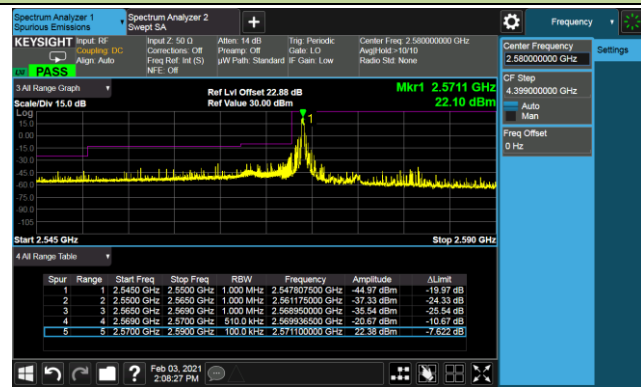

5MHz Channel Bandwidth Full RB

10MHz Channel Bandwidth Full RB

Product	5G Sub-6 GHz M.2 Module	Test Site	SIP-SR5
Test Engineer	Candy Luo	Test Date	2021/02/03
Test Band	LTE Band 38_HPUE_QPSK		

10MHz Channel Bandwidth - 1RB

Lower Band Edge

Lower Extended Band Edge

Upper Band Edge

Upper Extended Band Edge

15MHz Channel Bandwidth - 1RB

Lower Band Edge

Upper Band Edge

20MHz Channel Bandwidth - 1RB

Lower Band Edge

Upper Band Edge

5MHz Channel Bandwidth - Full RB

Lower Band Edge

Lower Extended Band Edge

Upper Band Edge

Upper Extended Band Edge

10MHz Channel Bandwidth - Full RB

Lower Band Edge

Lower Extended Band Edge

Upper Band Edge

Upper Extended Band Edge

15MHz Channel Bandwidth - Full RB

20MHz Channel Bandwidth - Full RB

Product	5G Sub-6 GHz M.2 Module	Test Site	SIP-SR5
Test Engineer	Candy Luo	Test Date	2021/02/03
Test Band	LTE Band 41_HPUE_QPSK		