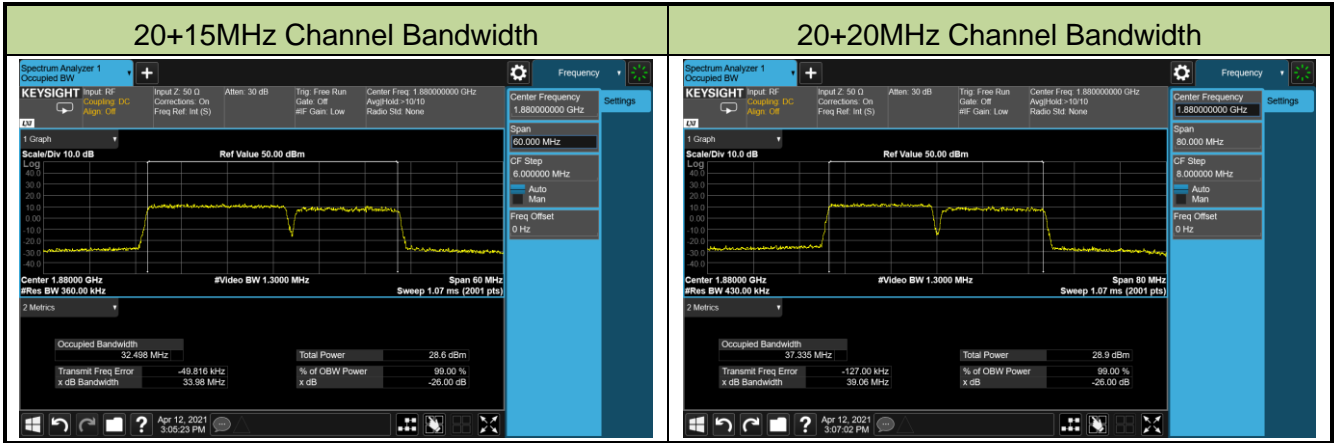

20+10MHz Channel Bandwidth

99% Bandwidth - 256QAM

5+20MHz Channel Bandwidth

10+15MHz Channel Bandwidth

10+20MHz Channel Bandwidth

15+10MHz Channel Bandwidth

15+15MHz Channel Bandwidth

15+20MHz Channel Bandwidth

20+5MHz Channel Bandwidth

20+10MHz Channel Bandwidth

Product	5G Sub-6 GHz M.2 Module	Test Site	SIP-SR6
Test Engineer	Candy Luo	Test Date	2021/04/20
Test Band	Intra-Band CA_5B		

Modulation	Frequency (MHz)	Bandwidth (MHz)	99% Bandwidth (MHz)
QPSK	831.8 + 839.0	5+10	13.78
	834.0 + 841.2	10+5	13.83
	831.6 + 841.5	10+10	18.66
16QAM	831.8 + 839.0	5+10	13.80
	834.0 + 841.2	10+5	13.85
	831.6 + 841.5	10+10	18.62
64QAM	831.8 + 839.0	5+10	13.78
	834.0 + 841.2	10+5	13.85
	831.6 + 841.5	10+10	18.68
256QAM	831.8 + 839.0	5+10	13.81
	834.0 + 841.2	10+5	13.82
	831.6 + 841.5	10+10	18.64