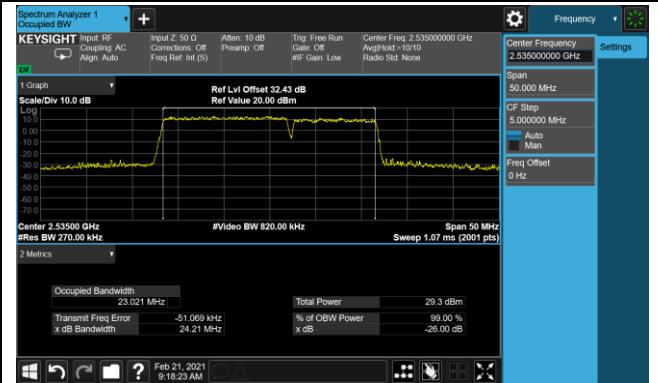

15+10MHz Channel Bandwidth