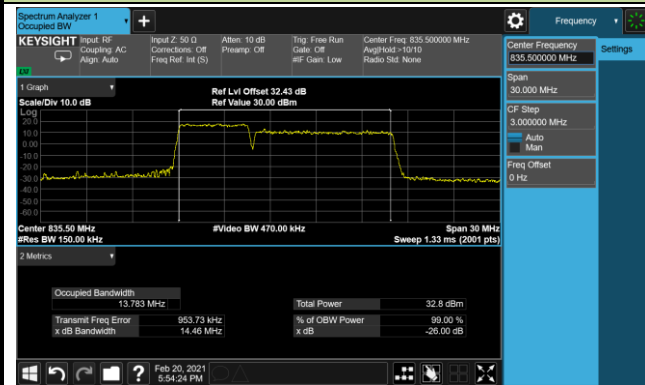

99% Bandwidth - QPSK

5+10MHz Channel Bandwidth