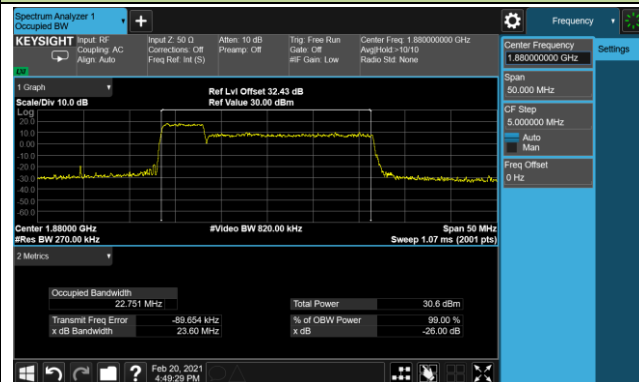

99% Bandwidth - 64QAM

5+20MHz Channel Bandwidth

10+15MHz Channel Bandwidth

10+20MHz Channel Bandwidth

15+10MHz Channel Bandwidth

15+15MHz Channel Bandwidth

15+20MHz Channel Bandwidth

20+5MHz Channel Bandwidth