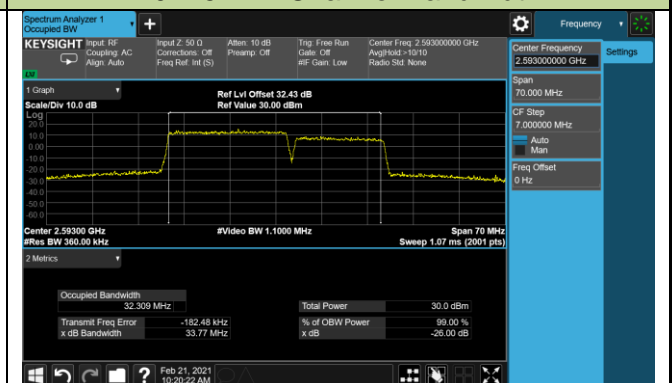

20+15MHz Channel Bandwidth