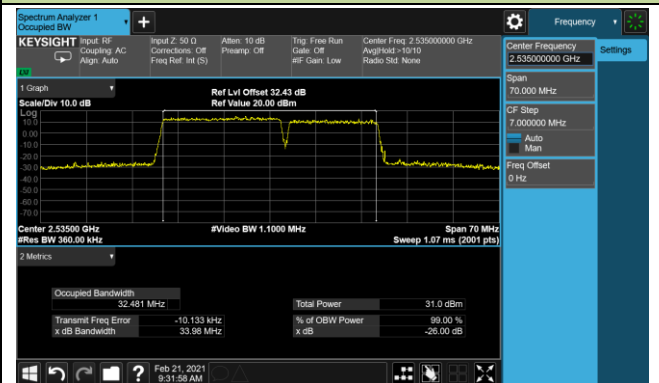

99% Bandwidth - QPSK

10+20MHz Channel Bandwidth

15+10MHz Channel Bandwidth

15+15MHz Channel Bandwidth

15+20MHz Channel Bandwidth

20+10MHz Channel Bandwidth

20+15MHz Channel Bandwidth

20+20MHz Channel Bandwidth