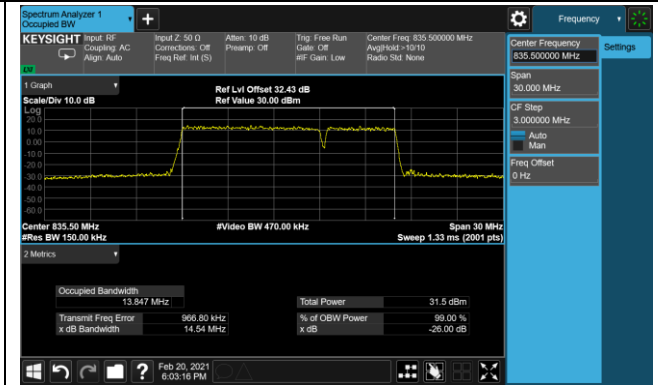

10+5MHz Channel Bandwidth