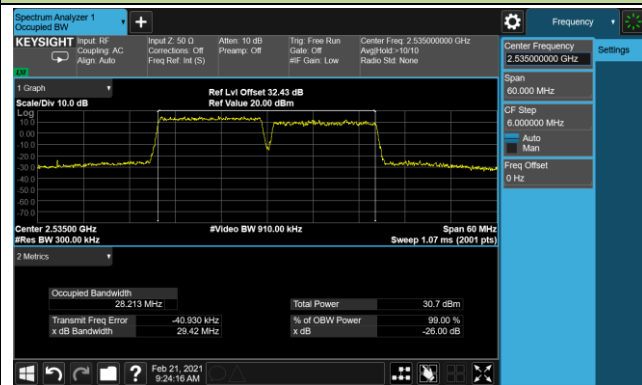

99% Bandwidth - QPSK

10+20MHz Channel Bandwidth

15+10MHz Channel Bandwidth

15+15MHz Channel Bandwidth

15+20MHz Channel Bandwidth

20+10MHz Channel Bandwidth

20+15MHz Channel Bandwidth

20+20MHz Channel Bandwidth