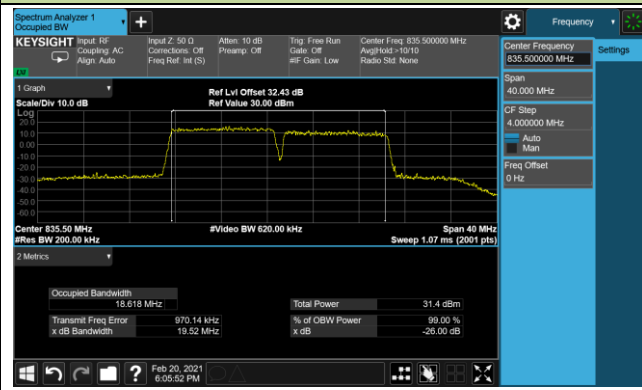

99% Bandwidth - 64QAM

5+10MHz Channel Bandwidth

10+5MHz Channel Bandwidth

10+10MHz Channel Bandwidth

Product	5G Sub-6 GHz M.2 Module	Test Site	SIP-SR6
Test Engineer	Candy Luo	Test Date	2021/04/20 ~ 2021/04/21
Test Band	Intra-Band CA_7C		