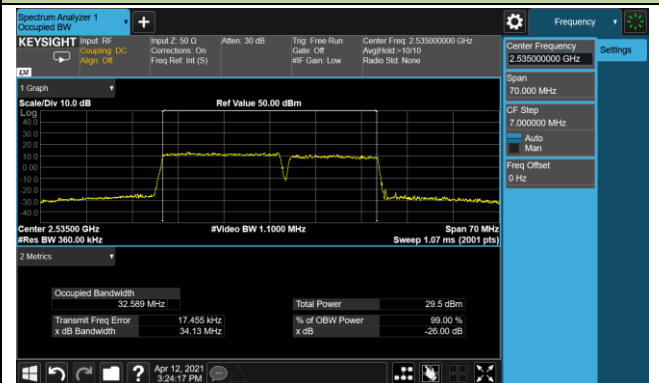

99% Bandwidth - 256QAM

10+20MHz Channel Bandwidth

15+10MHz Channel Bandwidth

15+15MHz Channel Bandwidth

15+20MHz Channel Bandwidth

20+10MHz Channel Bandwidth

20+15MHz Channel Bandwidth

20+20MHz Channel Bandwidth