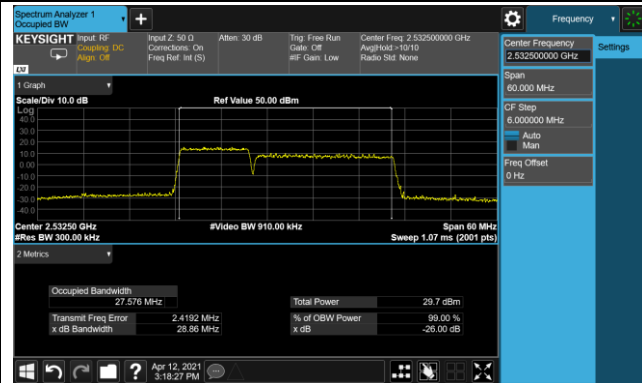

99% Bandwidth - 256QAM

10+20MHz Channel Bandwidth