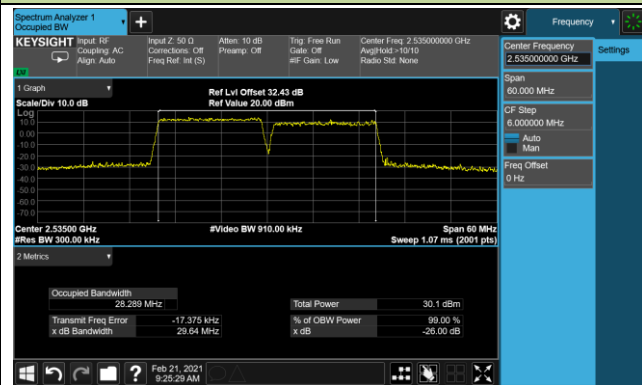

99% Bandwidth - 64QAM

10+20MHz Channel Bandwidth

15+10MHz Channel Bandwidth

15+15MHz Channel Bandwidth

15+20MHz Channel Bandwidth

20+10MHz Channel Bandwidth

20+15MHz Channel Bandwidth

20+20MHz Channel Bandwidth