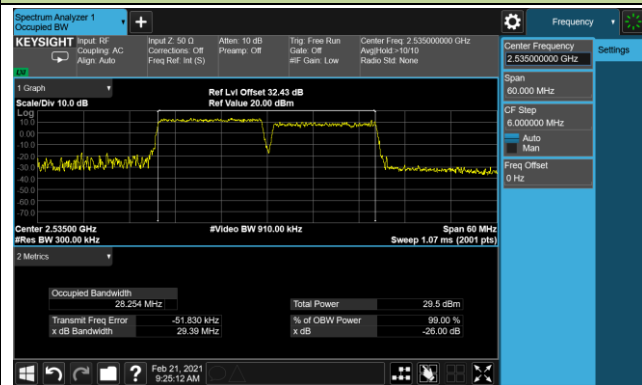

99% Bandwidth - 16QAM

10+20MHz Channel Bandwidth

15+10MHz Channel Bandwidth

15+15MHz Channel Bandwidth

15+20MHz Channel Bandwidth

20+10MHz Channel Bandwidth

20+15MHz Channel Bandwidth

20+20MHz Channel Bandwidth