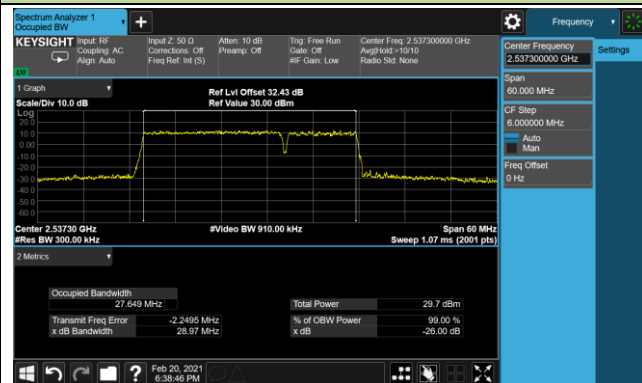

99% Bandwidth - 64QAM

10+20MHz Channel Bandwidth

15+10MHz Channel Bandwidth

15+15MHz Channel Bandwidth

15+20MHz Channel Bandwidth

20+10MHz Channel Bandwidth

20+15MHz Channel Bandwidth

20+20MHz Channel Bandwidth