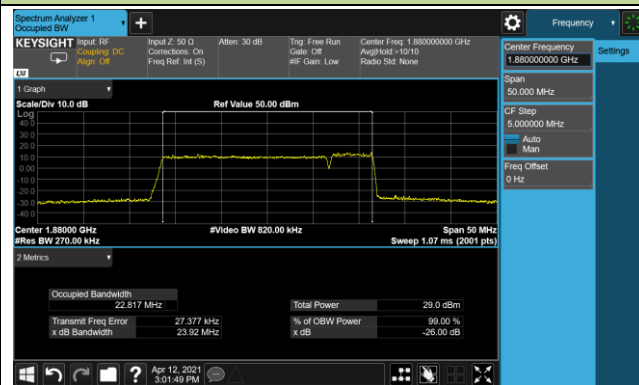

20+10MHz Channel Bandwidth

99% Bandwidth - 256QAM

5+20MHz Channel Bandwidth

10+15MHz Channel Bandwidth

10+20MHz Channel Bandwidth

15+10MHz Channel Bandwidth

15+15MHz Channel Bandwidth

15+20MHz Channel Bandwidth

20+5MHz Channel Bandwidth

20+10MHz Channel Bandwidth

Product	5G Sub-6 GHz M.2 Module	Test Site	SIP-SR6
Test Engineer	Candy Luo	Test Date	2021/04/20
Test Band	Intra-Band CA_5B		

Modulation	Frequency (MHz)	Bandwidth (MHz)	99% Bandwidth (MHz)
QPSK	831.8 + 839.0	5+10	13.78
	834.0 + 841.2	10+5	13.83
	831.6 + 841.5	10+10	18.66
16QAM	831.8 + 839.0	5+10	13.80
	834.0 + 841.2	10+5	13.85
	831.6 + 841.5	10+10	18.62
64QAM	831.8 + 839.0	5+10	13.78
	834.0 + 841.2	10+5	13.85
	831.6 + 841.5	10+10	18.68
256QAM	831.8 + 839.0	5+10	13.81
	834.0 + 841.2	10+5	13.82
	831.6 + 841.5	10+10	18.64