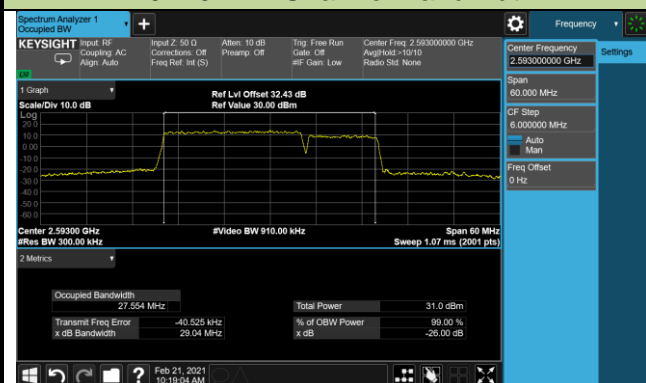

99% Bandwidth - QPSK

5+20MHz Channel Bandwidth

10+15MHz Channel Bandwidth

10+20MHz Channel Bandwidth

15+10MHz Channel Bandwidth

15+20MHz Channel Bandwidth

20+5MHz Channel Bandwidth

20+10MHz Channel Bandwidth