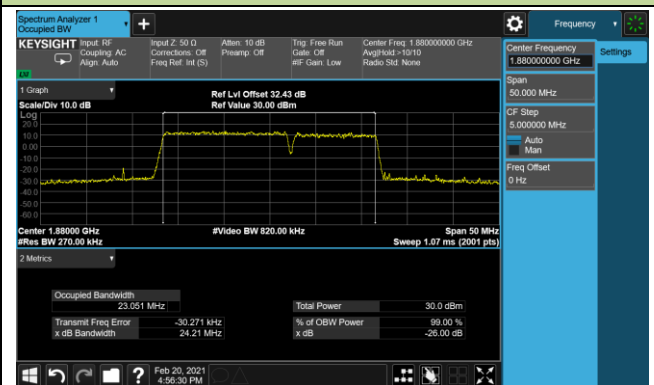

99% Bandwidth - 64QAM

5+20MHz Channel Bandwidth

10+15MHz Channel Bandwidth

10+20MHz Channel Bandwidth

15+10MHz Channel Bandwidth

15+15MHz Channel Bandwidth

15+20MHz Channel Bandwidth

20+5MHz Channel Bandwidth