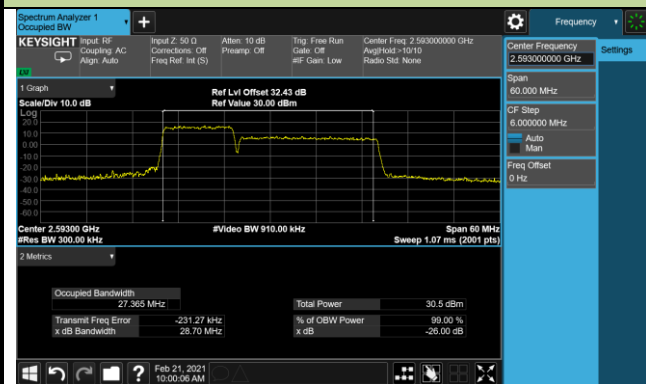

99% Bandwidth - QPSK

5+20MHz Channel Bandwidth

10+15MHz Channel Bandwidth

10+20MHz Channel Bandwidth

15+10MHz Channel Bandwidth

15+20MHz Channel Bandwidth

20+5MHz Channel Bandwidth

20+10MHz Channel Bandwidth