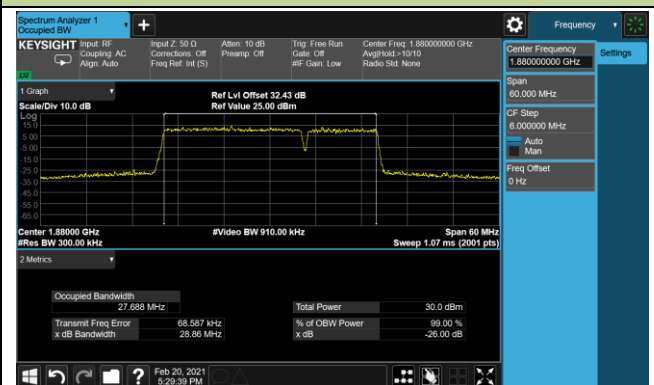

20+10MHz Channel Bandwidth