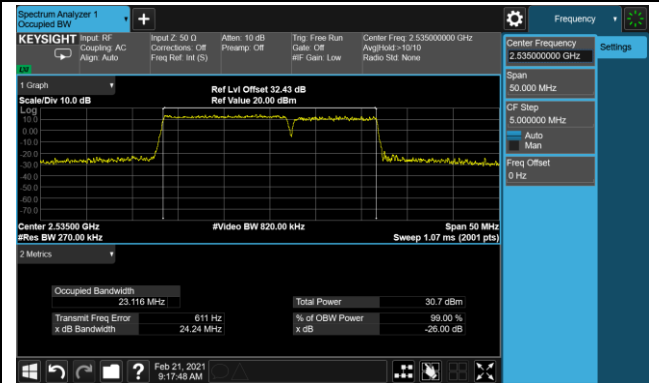

15+10MHz Channel Bandwidth