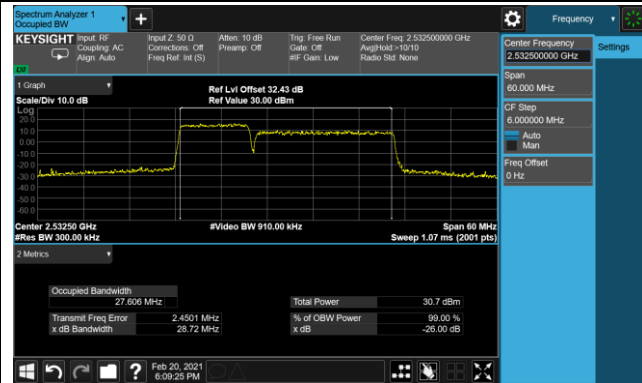

99% Bandwidth - QPSK

10+20MHz Channel Bandwidth