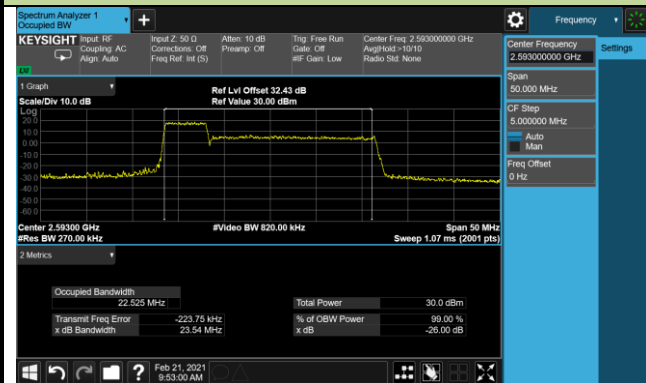

99% Bandwidth - QPSK

5+20MHz Channel Bandwidth