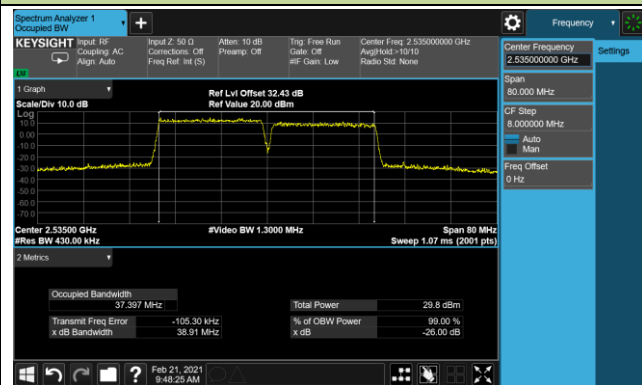

99% Bandwidth - 16QAM

10+20MHz Channel Bandwidth

15+10MHz Channel Bandwidth

15+15MHz Channel Bandwidth

15+20MHz Channel Bandwidth

20+10MHz Channel Bandwidth

20+15MHz Channel Bandwidth

20+20MHz Channel Bandwidth