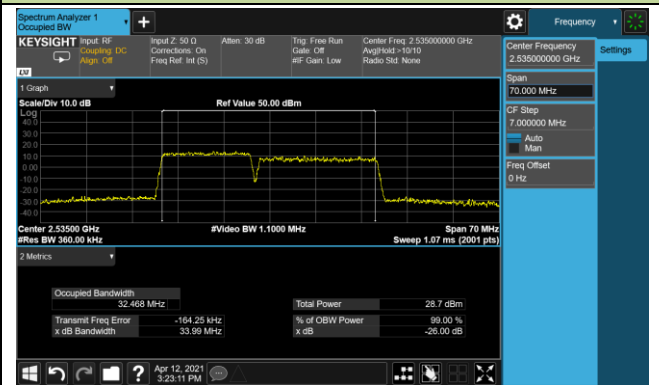

99% Bandwidth - 256QAM

10+20MHz Channel Bandwidth

15+10MHz Channel Bandwidth

15+15MHz Channel Bandwidth

15+20MHz Channel Bandwidth

20+10MHz Channel Bandwidth

20+15MHz Channel Bandwidth

20+20MHz Channel Bandwidth