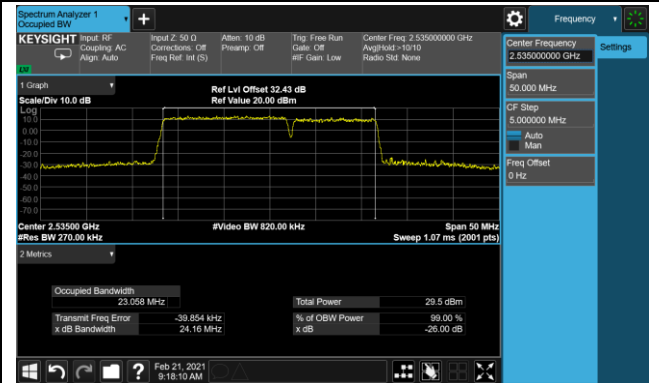

15+10MHz Channel Bandwidth