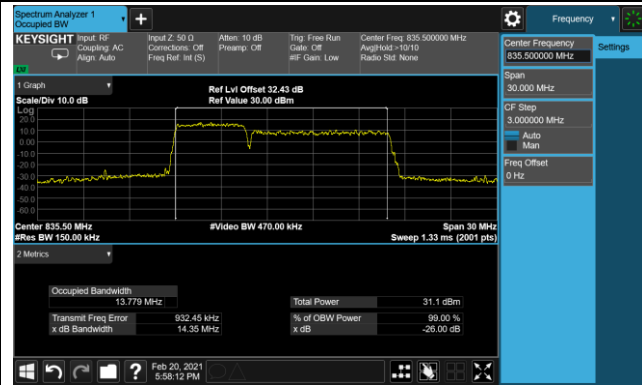

99% Bandwidth - 64QAM

5+10MHz Channel Bandwidth

10+5MHz Channel Bandwidth

10+10MHz Channel Bandwidth

Product	5G Sub-6 GHz M.2 Module	Test Site	SIP-SR6
Test Engineer	Candy Luo	Test Date	2021/04/20 ~ 2021/04/21
Test Band	Intra-Band CA_7C		