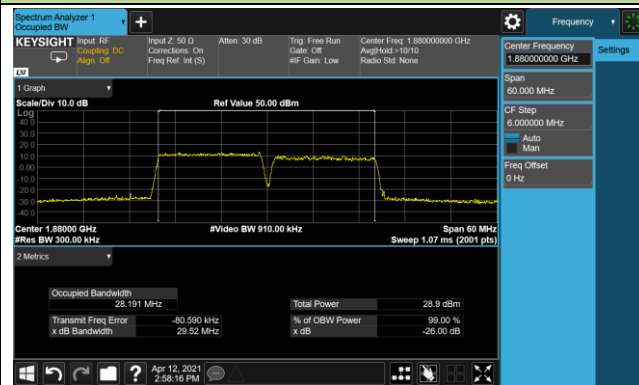

20+10MHz Channel Bandwidth

99% Bandwidth - 256QAM

5+20MHz Channel Bandwidth

10+15MHz Channel Bandwidth

10+20MHz Channel Bandwidth

15+10MHz Channel Bandwidth

15+15MHz Channel Bandwidth

15+20MHz Channel Bandwidth

20+5MHz Channel Bandwidth

20+10MHz Channel Bandwidth

Product	5G Sub-6 GHz M.2 Module	Test Site	SIP-SR6
Test Engineer	Candy Luo	Test Date	2021/04/20
Test Band	Intra-Band CA_5B		

Modulation	Frequency (MHz)	Bandwidth (MHz)	99% Bandwidth (MHz)
QPSK	831.8 + 839.0	5+10	13.78
	834.0 + 841.2	10+5	13.83
	831.6 + 841.5	10+10	18.66
16QAM	831.8 + 839.0	5+10	13.80
	834.0 + 841.2	10+5	13.85
	831.6 + 841.5	10+10	18.62
64QAM	831.8 + 839.0	5+10	13.78
	834.0 + 841.2	10+5	13.85
	831.6 + 841.5	10+10	18.68
256QAM	831.8 + 839.0	5+10	13.81
	834.0 + 841.2	10+5	13.82
	831.6 + 841.5	10+10	18.64