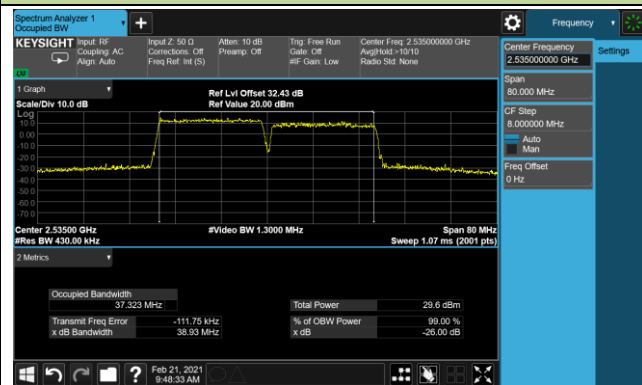

99% Bandwidth - 64QAM

10+20MHz Channel Bandwidth

15+10MHz Channel Bandwidth

15+15MHz Channel Bandwidth

15+20MHz Channel Bandwidth

20+10MHz Channel Bandwidth

20+15MHz Channel Bandwidth

20+20MHz Channel Bandwidth