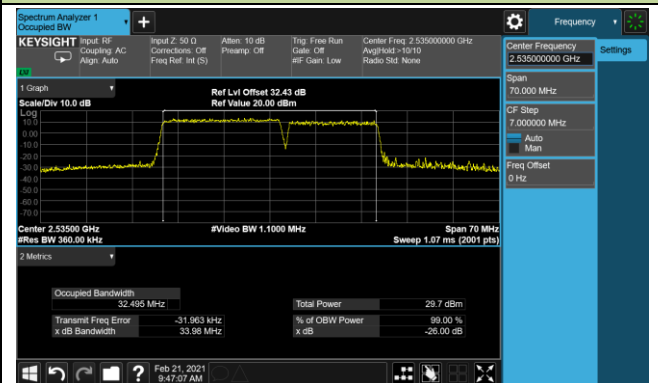

99% Bandwidth - 64QAM

10+20MHz Channel Bandwidth

15+10MHz Channel Bandwidth

15+15MHz Channel Bandwidth

15+20MHz Channel Bandwidth

20+10MHz Channel Bandwidth

20+15MHz Channel Bandwidth

20+20MHz Channel Bandwidth