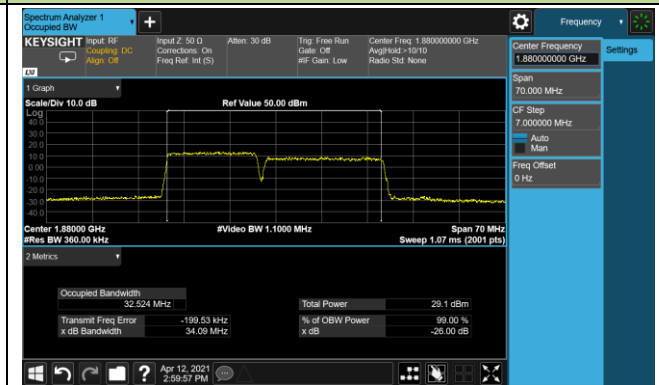

20+10MHz Channel Bandwidth

99% Bandwidth - 256QAM

5+20MHz Channel Bandwidth

10+15MHz Channel Bandwidth

10+20MHz Channel Bandwidth

15+10MHz Channel Bandwidth

15+15MHz Channel Bandwidth

15+20MHz Channel Bandwidth

20+5MHz Channel Bandwidth

20+10MHz Channel Bandwidth

Product	5G Sub-6 GHz M.2 Module	Test Site	SIP-SR6
Test Engineer	Candy Luo	Test Date	2021/04/20
Test Band	Intra-Band CA_5B		

Modulation	Frequency (MHz)	Bandwidth (MHz)	99% Bandwidth (MHz)
QPSK	831.8 + 839.0	5+10	13.78
	834.0 + 841.2	10+5	13.83
	831.6 + 841.5	10+10	18.66
16QAM	831.8 + 839.0	5+10	13.80
	834.0 + 841.2	10+5	13.85
	831.6 + 841.5	10+10	18.62
64QAM	831.8 + 839.0	5+10	13.78
	834.0 + 841.2	10+5	13.85
	831.6 + 841.5	10+10	18.68
256QAM	831.8 + 839.0	5+10	13.81
	834.0 + 841.2	10+5	13.82
	831.6 + 841.5	10+10	18.64