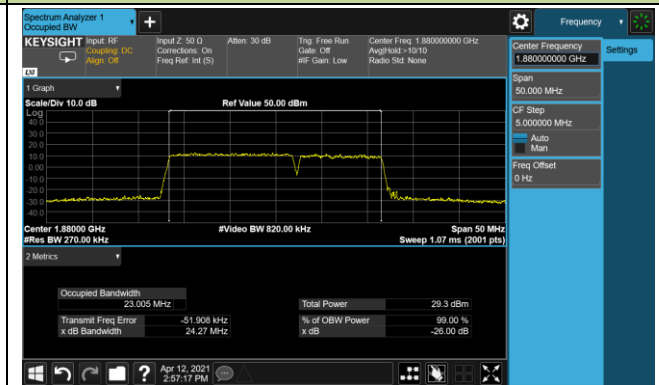

20+10MHz Channel Bandwidth

99% Bandwidth - 256QAM

5+20MHz Channel Bandwidth

10+15MHz Channel Bandwidth

10+20MHz Channel Bandwidth

15+10MHz Channel Bandwidth

15+15MHz Channel Bandwidth

15+20MHz Channel Bandwidth

20+5MHz Channel Bandwidth

20+10MHz Channel Bandwidth

Product	5G Sub-6 GHz M.2 Module	Test Site	SIP-SR6
Test Engineer	Candy Luo	Test Date	2021/04/20
Test Band	Intra-Band CA_5B		

Modulation	Frequency (MHz)	Bandwidth (MHz)	99% Bandwidth (MHz)
QPSK	831.8 + 839.0	5+10	13.78
	834.0 + 841.2	10+5	13.83
	831.6 + 841.5	10+10	18.66
16QAM	831.8 + 839.0	5+10	13.80
	834.0 + 841.2	10+5	13.85
	831.6 + 841.5	10+10	18.62
64QAM	831.8 + 839.0	5+10	13.78
	834.0 + 841.2	10+5	13.85
	831.6 + 841.5	10+10	18.68
256QAM	831.8 + 839.0	5+10	13.81
	834.0 + 841.2	10+5	13.82
	831.6 + 841.5	10+10	18.64