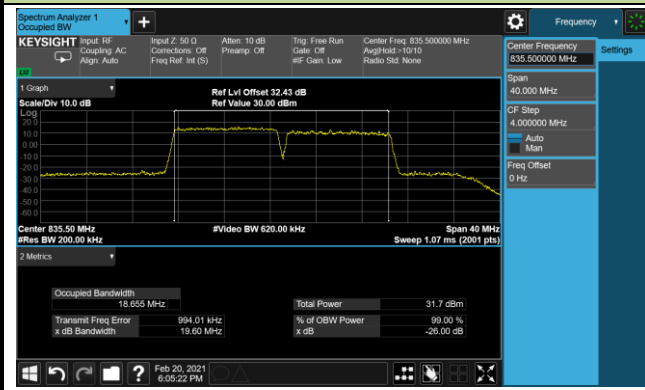

10+10MHz Channel Bandwidth