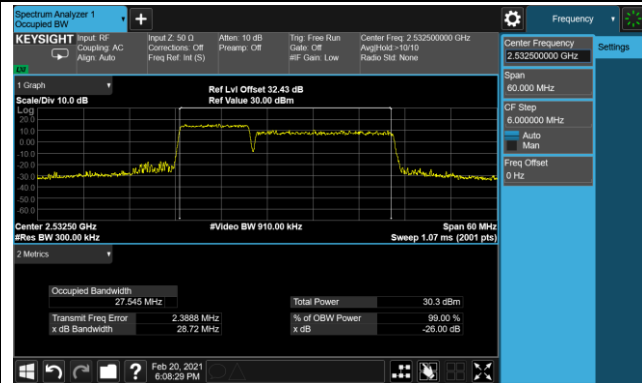

99% Bandwidth - 16QAM

10+20MHz Channel Bandwidth