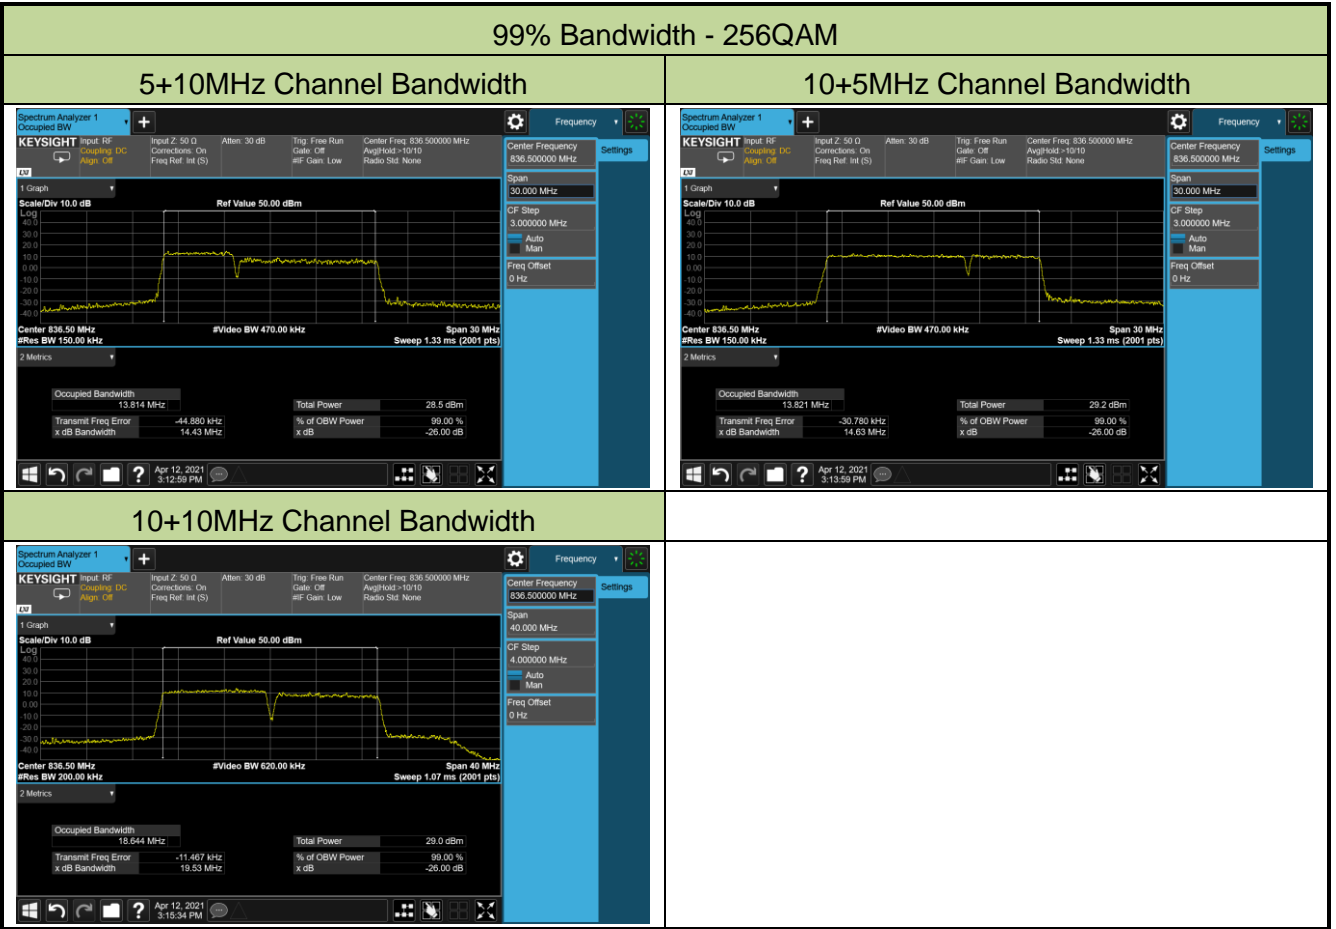

99% Bandwidth - 64QAM

5+10MHz Channel Bandwidth

10+5MHz Channel Bandwidth

10+10MHz Channel Bandwidth

Product	5G Sub-6 GHz M.2 Module	Test Site	SIP-SR6
Test Engineer	Candy Luo	Test Date	2021/04/20 ~ 2021/04/21
Test Band	Intra-Band CA_7C		