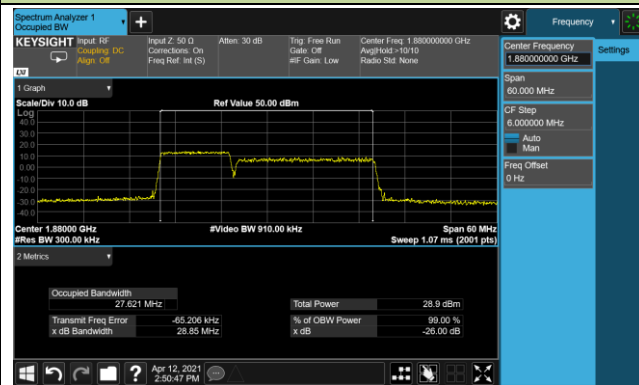

20+10MHz Channel Bandwidth

99% Bandwidth - 256QAM

5+20MHz Channel Bandwidth

10+15MHz Channel Bandwidth

10+20MHz Channel Bandwidth

15+10MHz Channel Bandwidth

15+15MHz Channel Bandwidth

15+20MHz Channel Bandwidth

20+5MHz Channel Bandwidth

20+10MHz Channel Bandwidth

Product	5G Sub-6 GHz M.2 Module	Test Site	SIP-SR6
Test Engineer	Candy Luo	Test Date	2021/04/20
Test Band	Intra-Band CA_5B		

Modulation	Frequency (MHz)	Bandwidth (MHz)	99% Bandwidth (MHz)
QPSK	831.8 + 839.0	5+10	13.78
	834.0 + 841.2	10+5	13.83
	831.6 + 841.5	10+10	18.66
16QAM	831.8 + 839.0	5+10	13.80
	834.0 + 841.2	10+5	13.85
	831.6 + 841.5	10+10	18.62
64QAM	831.8 + 839.0	5+10	13.78
	834.0 + 841.2	10+5	13.85
	831.6 + 841.5	10+10	18.68
256QAM	831.8 + 839.0	5+10	13.81
	834.0 + 841.2	10+5	13.82
	831.6 + 841.5	10+10	18.64