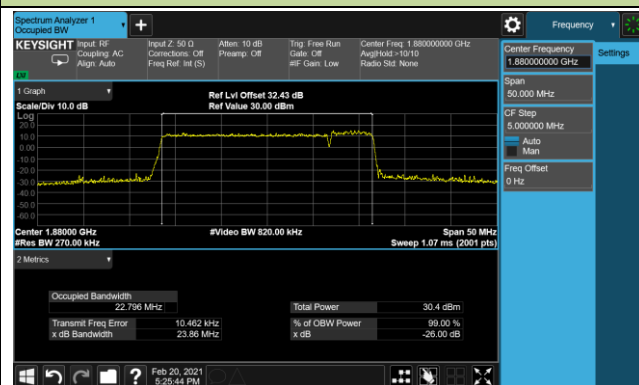

99% Bandwidth - 64QAM

5+20MHz Channel Bandwidth

10+15MHz Channel Bandwidth

10+20MHz Channel Bandwidth

15+10MHz Channel Bandwidth

15+15MHz Channel Bandwidth

15+20MHz Channel Bandwidth

20+5MHz Channel Bandwidth