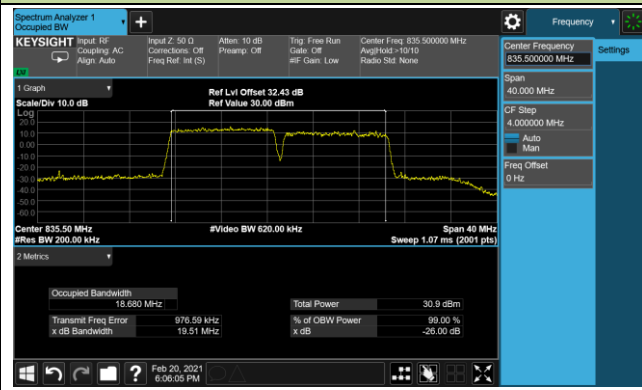

99% Bandwidth - 64QAM

5+10MHz Channel Bandwidth

10+5MHz Channel Bandwidth

10+10MHz Channel Bandwidth

Product	5G Sub-6 GHz M.2 Module	Test Site	SIP-SR6
Test Engineer	Candy Luo	Test Date	2021/04/20 ~ 2021/04/21
Test Band	Intra-Band CA_7C		