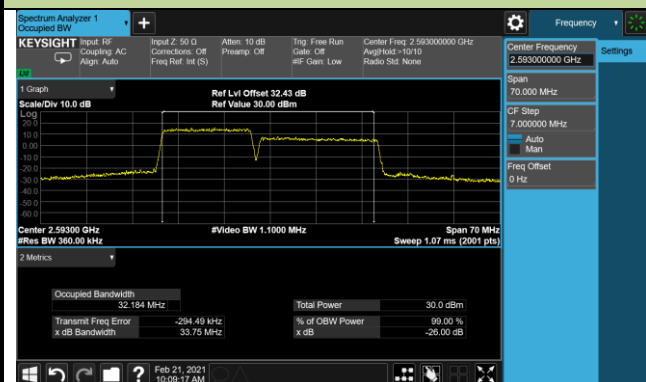

99% Bandwidth - QPSK

5+20MHz Channel Bandwidth

10+15MHz Channel Bandwidth

10+20MHz Channel Bandwidth

15+10MHz Channel Bandwidth

15+20MHz Channel Bandwidth

20+5MHz Channel Bandwidth

20+10MHz Channel Bandwidth