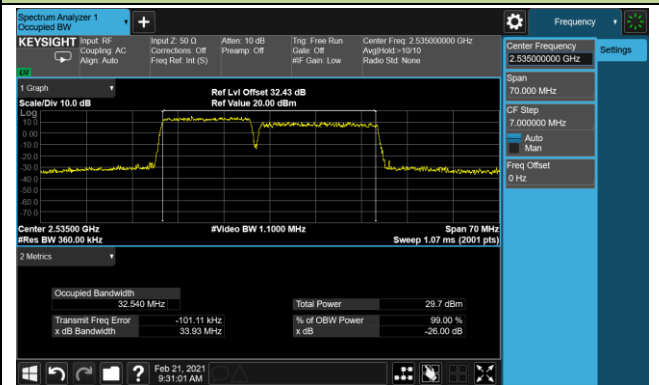

99% Bandwidth - 16QAM

10+20MHz Channel Bandwidth

15+10MHz Channel Bandwidth

15+15MHz Channel Bandwidth

15+20MHz Channel Bandwidth

20+10MHz Channel Bandwidth

20+15MHz Channel Bandwidth

20+20MHz Channel Bandwidth