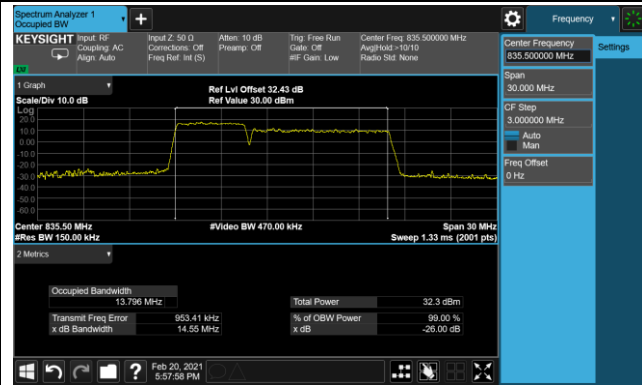

99% Bandwidth - 16QAM

5+10MHz Channel Bandwidth