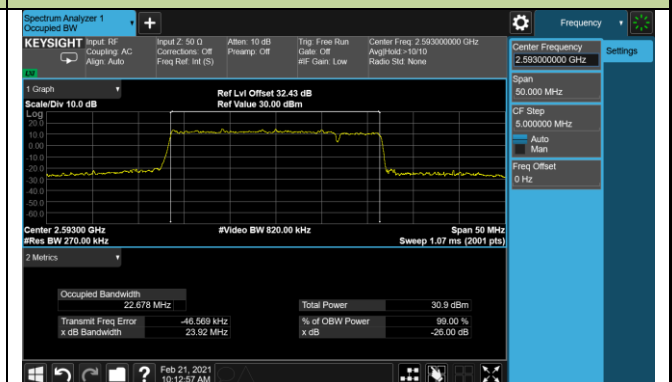

99% Bandwidth - QPSK

5+20MHz Channel Bandwidth

10+15MHz Channel Bandwidth

10+20MHz Channel Bandwidth

15+10MHz Channel Bandwidth

15+20MHz Channel Bandwidth

20+5MHz Channel Bandwidth

20+10MHz Channel Bandwidth