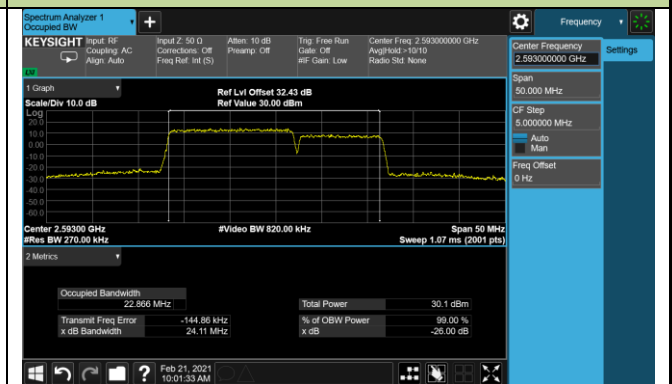

99% Bandwidth - QPSK

5+20MHz Channel Bandwidth

10+15MHz Channel Bandwidth

10+20MHz Channel Bandwidth

15+10MHz Channel Bandwidth

15+20MHz Channel Bandwidth

20+5MHz Channel Bandwidth

20+10MHz Channel Bandwidth