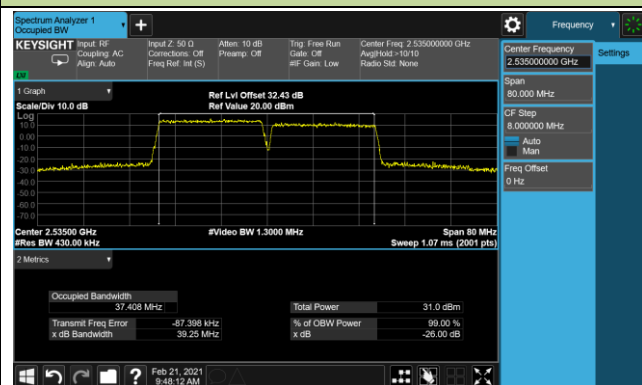

99% Bandwidth - QPSK

10+20MHz Channel Bandwidth

15+10MHz Channel Bandwidth

15+15MHz Channel Bandwidth

15+20MHz Channel Bandwidth

20+10MHz Channel Bandwidth

20+15MHz Channel Bandwidth

20+20MHz Channel Bandwidth