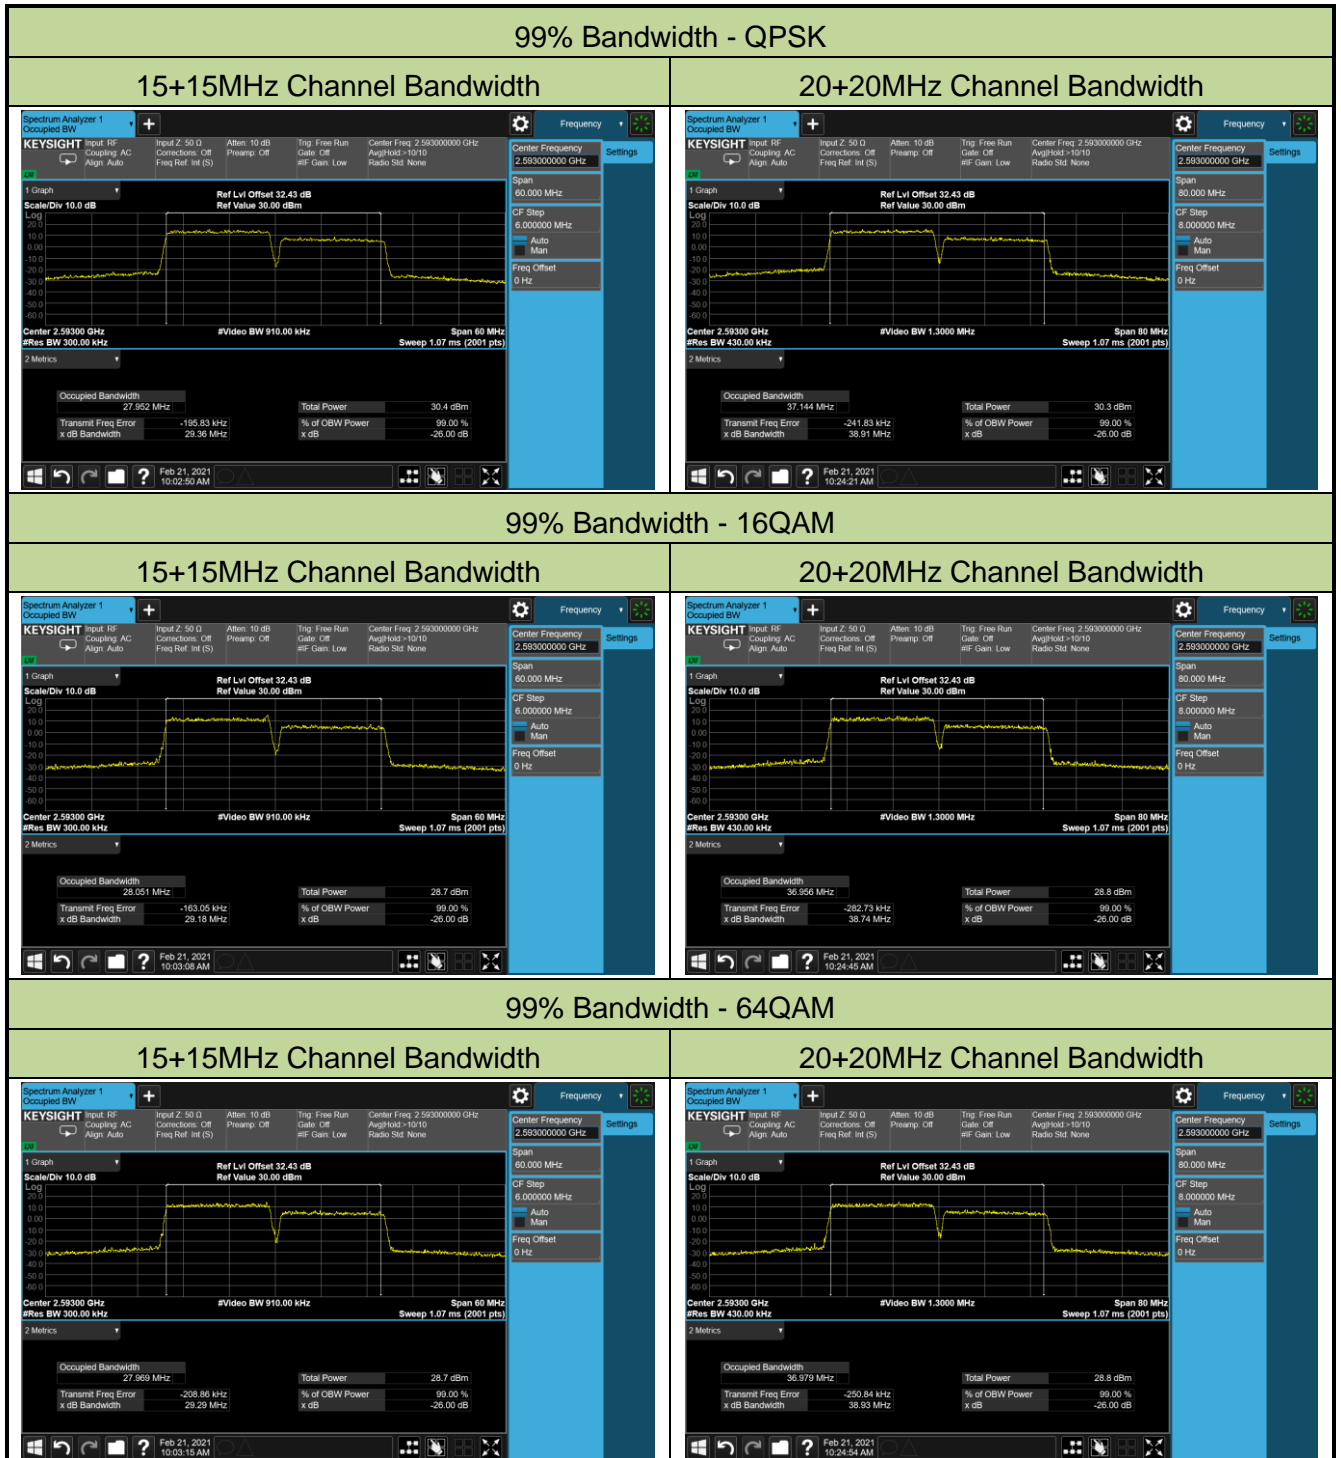

99% Bandwidth - 256QAM

10+20MHz Channel Bandwidth

15+10MHz Channel Bandwidth

15+15MHz Channel Bandwidth

15+20MHz Channel Bandwidth

20+10MHz Channel Bandwidth

20+15MHz Channel Bandwidth

20+20MHz Channel Bandwidth

Product	5G Sub-6 GHz M.2 Module	Test Site	SIP-SR6
Test Engineer	Candy Luo	Test Date	2021/02/21
Test Band	Intra-Band CA_38C/41C		

Modulation	Frequency (MHz)	Bandwidth (MHz)	99% Bandwidth (MHz)
QPSK	2585.5 + 2600.5	15+15	27.95
	2583.1 + 2602.9	20+20	37.14
16QAM	2585.5 + 2600.5	15+15	28.05
	2583.1 + 2602.9	20+20	36.96
64QAM	2585.5 + 2600.5	15+15	27.97
	2583.1 + 2602.9	20+20	36.98
256QAM	2585.5 + 2600.5	15+15	28.05
	2583.1 + 2602.9	20+20	37.14