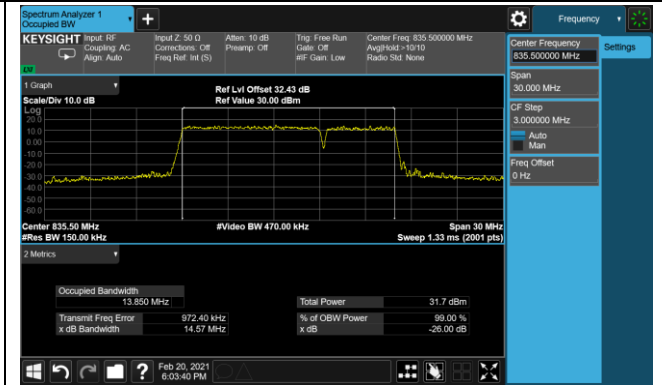

99% Bandwidth - QPSK

5+10MHz Channel Bandwidth

10+5MHz Channel Bandwidth

10+10MHz Channel Bandwidth

99% Bandwidth - 16QAM

5+10MHz Channel Bandwidth

10+5MHz Channel Bandwidth

10+10MHz Channel Bandwidth

99% Bandwidth - 64QAM

5+10MHz Channel Bandwidth

10+5MHz Channel Bandwidth

10+10MHz Channel Bandwidth

Product	5G Sub-6 GHz M.2 Module	Test Site	SIP-SR6
Test Engineer	Candy Luo	Test Date	2021/04/20 ~ 2021/04/21
Test Band	Intra-Band CA_7C		