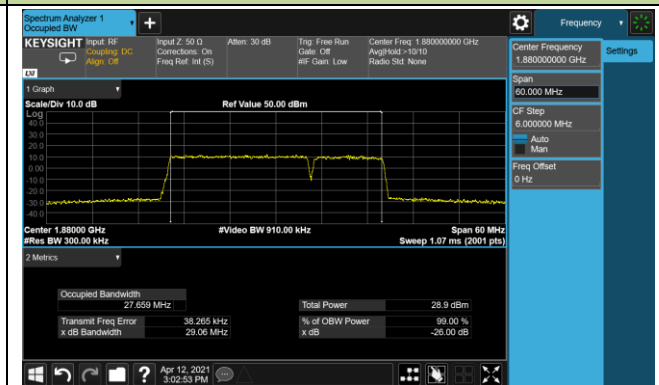

20+10MHz Channel Bandwidth

99% Bandwidth - 256QAM

5+20MHz Channel Bandwidth

10+15MHz Channel Bandwidth

10+20MHz Channel Bandwidth

15+10MHz Channel Bandwidth

15+15MHz Channel Bandwidth

15+20MHz Channel Bandwidth

20+5MHz Channel Bandwidth

20+10MHz Channel Bandwidth

Product	5G Sub-6 GHz M.2 Module	Test Site	SIP-SR6
Test Engineer	Candy Luo	Test Date	2021/04/20
Test Band	Intra-Band CA_5B		

Modulation	Frequency (MHz)	Bandwidth (MHz)	99% Bandwidth (MHz)
QPSK	831.8 + 839.0	5+10	13.78
	834.0 + 841.2	10+5	13.83
	831.6 + 841.5	10+10	18.66
16QAM	831.8 + 839.0	5+10	13.80
	834.0 + 841.2	10+5	13.85
	831.6 + 841.5	10+10	18.62
64QAM	831.8 + 839.0	5+10	13.78
	834.0 + 841.2	10+5	13.85
	831.6 + 841.5	10+10	18.68
256QAM	831.8 + 839.0	5+10	13.81
	834.0 + 841.2	10+5	13.82
	831.6 + 841.5	10+10	18.64