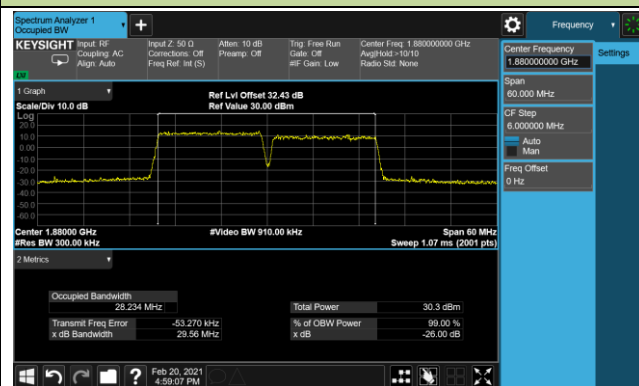

99% Bandwidth - 64QAM

5+20MHz Channel Bandwidth

10+15MHz Channel Bandwidth

10+20MHz Channel Bandwidth

15+10MHz Channel Bandwidth

15+15MHz Channel Bandwidth

15+20MHz Channel Bandwidth

20+5MHz Channel Bandwidth