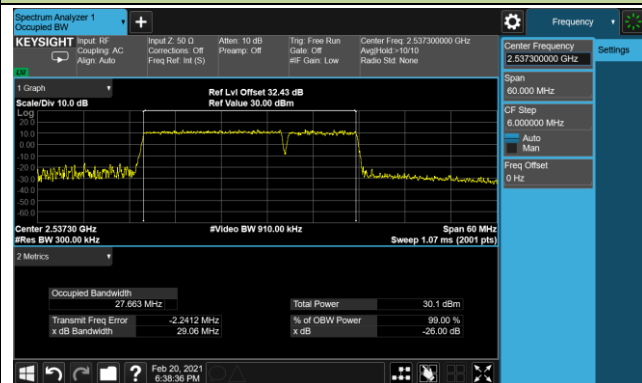

99% Bandwidth - 16QAM

10+20MHz Channel Bandwidth

15+10MHz Channel Bandwidth

15+15MHz Channel Bandwidth

15+20MHz Channel Bandwidth

20+10MHz Channel Bandwidth

20+15MHz Channel Bandwidth

20+20MHz Channel Bandwidth