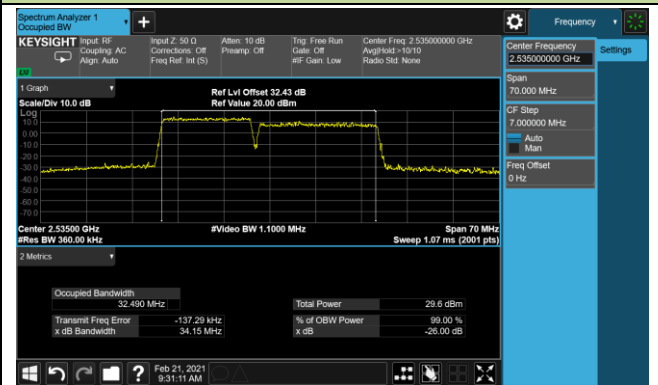

99% Bandwidth - 64QAM

10+20MHz Channel Bandwidth

15+10MHz Channel Bandwidth

15+15MHz Channel Bandwidth

15+20MHz Channel Bandwidth

20+10MHz Channel Bandwidth

20+15MHz Channel Bandwidth

20+20MHz Channel Bandwidth