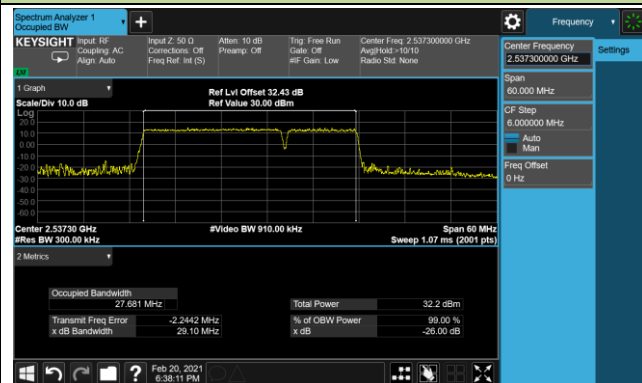

99% Bandwidth - QPSK

10+20MHz Channel Bandwidth

15+10MHz Channel Bandwidth

15+15MHz Channel Bandwidth

15+20MHz Channel Bandwidth

20+10MHz Channel Bandwidth

20+15MHz Channel Bandwidth

20+20MHz Channel Bandwidth