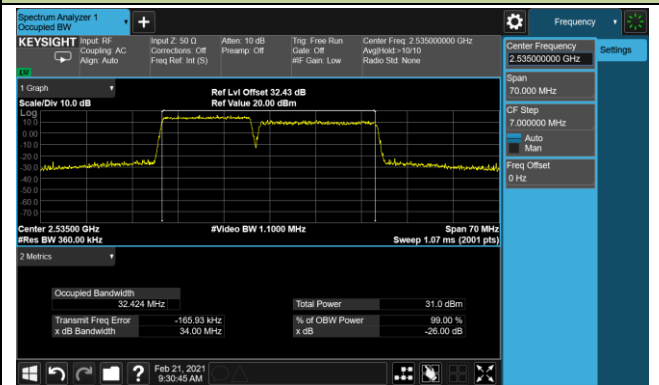

99% Bandwidth - QPSK

10+20MHz Channel Bandwidth

15+10MHz Channel Bandwidth

15+15MHz Channel Bandwidth

15+20MHz Channel Bandwidth

20+10MHz Channel Bandwidth

20+15MHz Channel Bandwidth

20+20MHz Channel Bandwidth