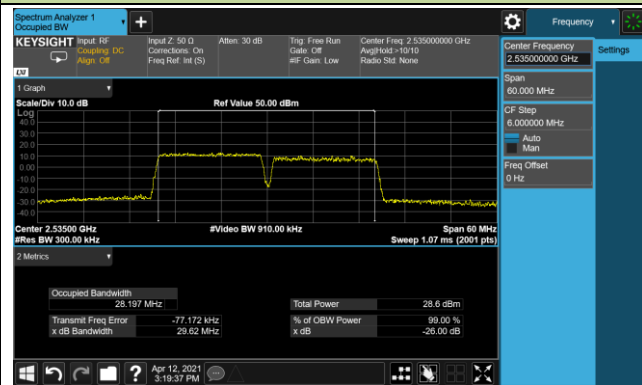

99% Bandwidth - 256QAM

10+20MHz Channel Bandwidth

15+10MHz Channel Bandwidth

15+15MHz Channel Bandwidth

15+20MHz Channel Bandwidth

20+10MHz Channel Bandwidth

20+15MHz Channel Bandwidth

20+20MHz Channel Bandwidth