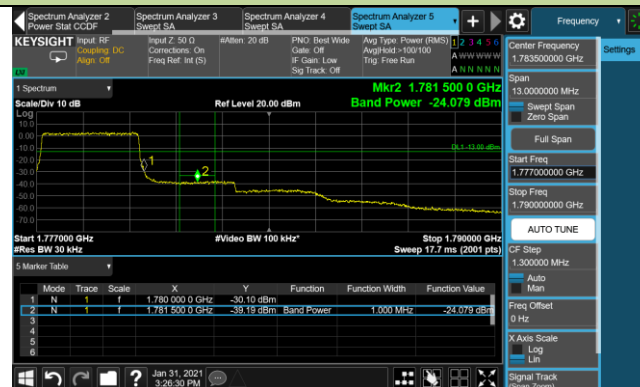

20MHz Channel Bandwidth - Full RB

Lower Band Edge

Upper Band Edge

Product	LTE Module	Test Site	WZ-SR6
Test Engineer	Cloud Guo	Test Date	2021/01/31 ~ 2021/02/18
Test Band	LTE Band 66	Test Result	Pass

1.4MHz Channel Bandwidth - 1RB

Upper Band Edge

20MHz Channel Bandwidth - 1RB

Upper Band Edge

1.4MHz Channel Bandwidth - Full RB

Upper Band Edge

3MHz Channel Bandwidth - Full RB

Upper Band Edge

5MHz Channel Bandwidth - Full RB

Upper Band Edge

10MHz Channel Bandwidth - Full RB

Upper Band Edge

15MHz Channel Bandwidth - Full RB

Upper Band Edge

20MHz Channel Bandwidth - Full RB

Upper Band Edge

Product	LTE Module	Test Site	WZ-SR6
Test Engineer	Cloud Guo	Test Date	2021/01/31
Test Band	LTE Band 5/26	Test Result	Pass