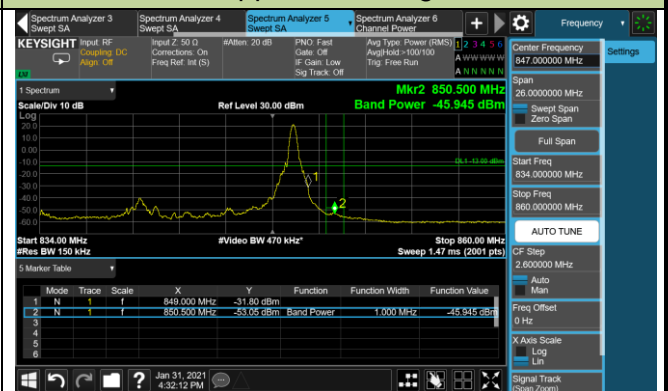

1.4MHz Channel Bandwidth - 1RB

Lower Band Edge

Upper Band Edge

3MHz Channel Bandwidth - 1RB

Lower Band Edge

Upper Band Edge

5MHz Channel Bandwidth - 1RB

Lower Band Edge

Upper Band Edge

10MHz Channel Bandwidth - 1RB

Lower Band Edge

Upper Band Edge

15MHz Channel Bandwidth - 1RB

Lower Band Edge

Upper Band Edge

1.4MHz Channel Bandwidth - Full RB

3MHz Channel Bandwidth - Full RB

5MHz Channel Bandwidth - Full RB

10MHz Channel Bandwidth - Full RB

Lower Band Edge

Upper Band Edge

15MHz Channel Bandwidth - Full RB

Lower Band Edge

Upper Band Edge