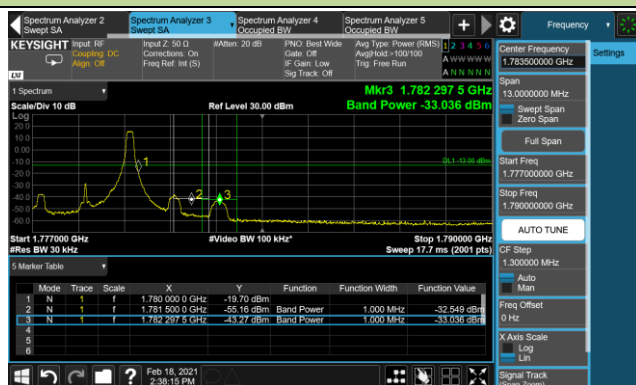

Lower Band Edge

Upper Band Edge

10MHz Channel Bandwidth - Full RB

Lower Band Edge

Upper Band Edge

15MHz Channel Bandwidth - Full RB

Lower Band Edge

Upper Band Edge

20MHz Channel Bandwidth - Full RB

Lower Band Edge

Upper Band Edge

Product	LTE Module	Test Site	WZ-SR6
Test Engineer	Cloud Guo	Test Date	2021/01/31 ~ 2021/02/18
Test Band	LTE Band 66	Test Result	Pass

1.4MHz Channel Bandwidth - 1RB

Upper Band Edge

3MHz Channel Bandwidth - 1RB

Upper Band Edge

5MHz Channel Bandwidth - 1RB

Upper Band Edge

10MHz Channel Bandwidth - 1RB

Upper Band Edge

15MHz Channel Bandwidth - 1RB

Upper Band Edge

10MHz Channel Bandwidth - Full RB

Upper Band Edge

15MHz Channel Bandwidth - Full RB

Upper Band Edge

20MHz Channel Bandwidth - Full RB

Upper Band Edge

Product	LTE Module	Test Site	WZ-SR6
Test Engineer	Cloud Guo	Test Date	2021/01/31
Test Band	LTE Band 5/26	Test Result	Pass