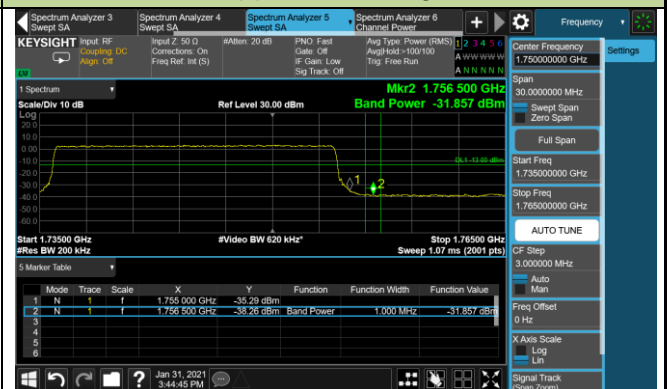

Upper Band Edge

1.4MHz Channel Bandwidth - Full RB

Lower Band Edge

Upper Band Edge

3MHz Channel Bandwidth - Full RB

Lower Band Edge

Upper Band Edge

5MHz Channel Bandwidth - Full RB

Lower Band Edge

Upper Band Edge

10MHz Channel Bandwidth - Full RB

Lower Band Edge

Upper Band Edge

15MHz Channel Bandwidth - Full RB

Lower Band Edge

Upper Band Edge

20MHz Channel Bandwidth - Full RB

Lower Band Edge

Upper Band Edge

Product	LTE Module	Test Site	WZ-SR6
Test Engineer	Cloud Guo	Test Date	2021/01/31 ~ 2021/02/18
Test Band	LTE Band 66	Test Result	Pass

1.4MHz Channel Bandwidth - 1RB