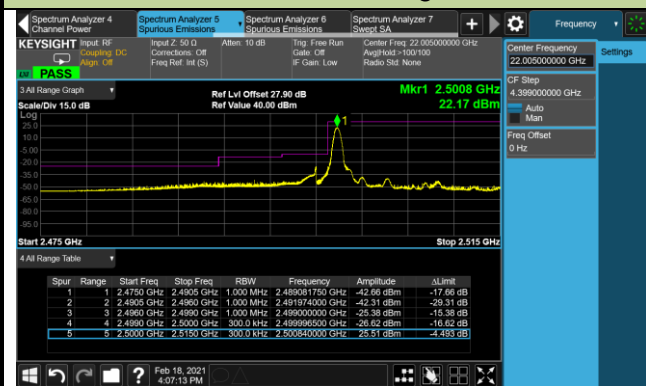

Product	LTE Module	Test Site	WZ-SR6
Test Engineer	Cloud Guo	Test Date	2021/02/18
Test Band	LTE Band 7	Test Result	Pass

5MHz Channel Bandwidth - 1RB

Lower Band Edge

Lower Extended Band Edge

5MHz Channel Bandwidth - 1RB

Upper Band Edge

Upper Extended Band Edge

10MHz Channel Bandwidth - 1RB

Lower Band Edge

Lower Extended Band Edge

10MHz Channel Bandwidth - 1RB

Upper Band Edge

Upper Extended Band Edge

15MHz Channel Bandwidth - 1RB

Lower Band Edge

Upper Band Edge

20MHz Channel Bandwidth - 1RB

Lower Band Edge

Upper Band Edge

5MHz Channel Bandwidth - Full RB

Lower Band Edge