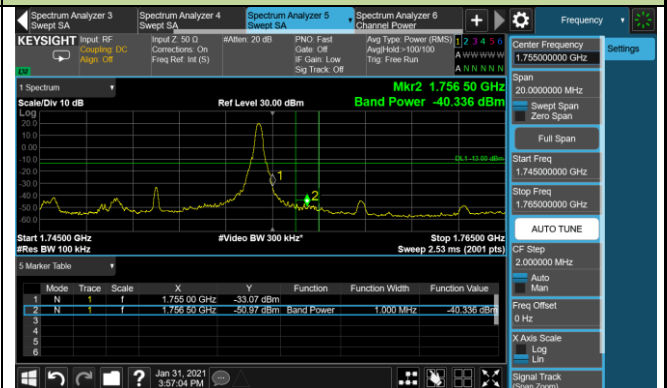

10MHz Channel Bandwidth - 1RB

Lower Band Edge

Upper Band Edge

15MHz Channel Bandwidth - 1RB

Lower Band Edge

Upper Band Edge

20MHz Channel Bandwidth - 1RB

Lower Band Edge

Upper Band Edge

1.4MHz Channel Bandwidth - Full RB

Lower Band Edge

Upper Band Edge

3MHz Channel Bandwidth - Full RB

Lower Band Edge

Upper Band Edge

5MHz Channel Bandwidth - Full RB

Lower Band Edge

Upper Band Edge

10MHz Channel Bandwidth - Full RB

Lower Band Edge

Upper Band Edge

15MHz Channel Bandwidth - Full RB

Lower Band Edge

Upper Band Edge

20MHz Channel Bandwidth - Full RB

Lower Band Edge

Upper Band Edge

Product	LTE Module	Test Site	WZ-SR6
Test Engineer	Cloud Guo	Test Date	2021/01/31 ~ 2021/02/18
Test Band	LTE Band 66	Test Result	Pass

1.4MHz Channel Bandwidth - 1RB