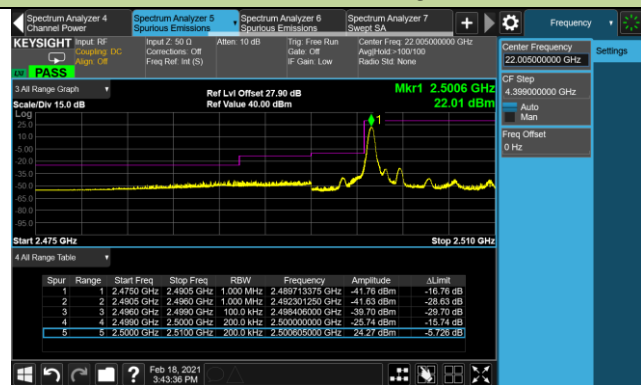

Product	LTE Module	Test Site	WZ-SR6
Test Engineer	Cloud Guo	Test Date	2021/02/18
Test Band	LTE Band 7	Test Result	Pass

5MHz Channel Bandwidth - 1RB

Lower Band Edge

Lower Extended Band Edge

5MHz Channel Bandwidth - 1RB

Upper Band Edge

Upper Extended Band Edge

10MHz Channel Bandwidth - 1RB

Lower Band Edge

Lower Extended Band Edge

10MHz Channel Bandwidth - 1RB

Upper Band Edge

Upper Extended Band Edge

15MHz Channel Bandwidth - 1RB

Lower Band Edge

Upper Band Edge

20MHz Channel Bandwidth - 1RB

Lower Band Edge

Upper Band Edge

5MHz Channel Bandwidth - Full RB

Lower Band Edge