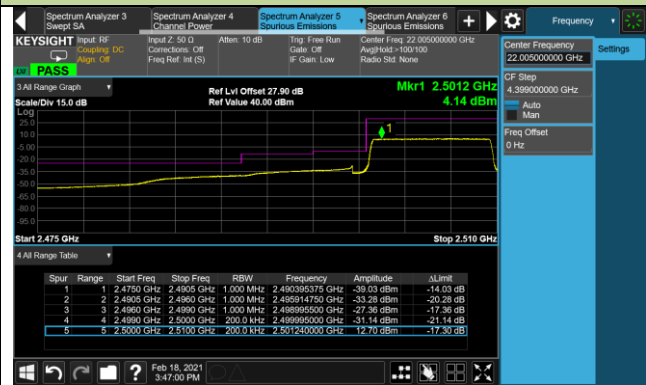

Upper Band Edge

Upper Extended Band Edge

10MHz Channel Bandwidth - 1RB

Lower Band Edge

Lower Extended Band Edge

10MHz Channel Bandwidth - 1RB

Upper Band Edge

Upper Extended Band Edge

15MHz Channel Bandwidth - 1RB

Lower Band Edge

Upper Band Edge

20MHz Channel Bandwidth - 1RB

Lower Band Edge

Upper Band Edge

5MHz Channel Bandwidth - Full RB

Lower Band Edge

Upper Band Edge

10MHz Channel Bandwidth - Full RB

Lower Band Edge

Upper Band Edge

15MHz Channel Bandwidth - Full RB

Lower Band Edge

Upper Band Edge