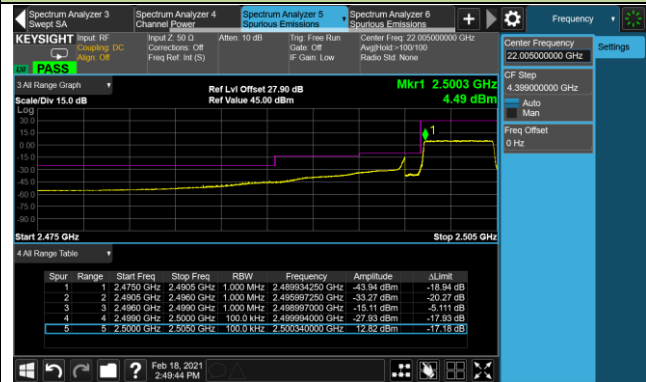

Upper Band Edge

Upper Extended Band Edge

10MHz Channel Bandwidth - 1RB

Lower Band Edge

Lower Extended Band Edge

10MHz Channel Bandwidth - 1RB

Upper Band Edge

Upper Extended Band Edge

15MHz Channel Bandwidth - 1RB

Lower Band Edge

Upper Band Edge

20MHz Channel Bandwidth - 1RB

Lower Band Edge

Upper Band Edge

5MHz Channel Bandwidth - Full RB

Lower Band Edge

Upper Band Edge

10MHz Channel Bandwidth - Full RB

Lower Band Edge

Upper Band Edge

15MHz Channel Bandwidth - Full RB

Lower Band Edge

Upper Band Edge