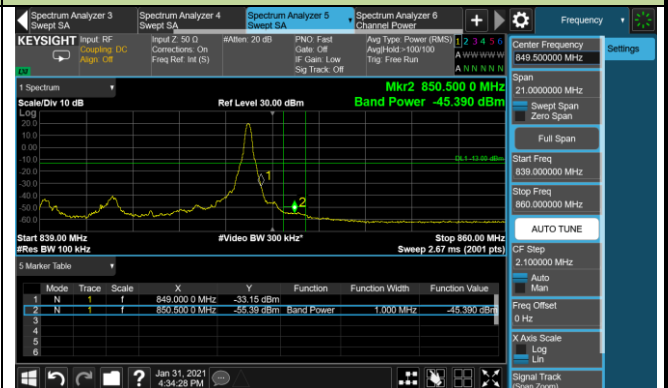

Upper Band Edge

10MHz Channel Bandwidth - 1RB

Lower Band Edge

Upper Band Edge

15MHz Channel Bandwidth - 1RB

Lower Band Edge

Upper Band Edge

1.4MHz Channel Bandwidth - Full RB