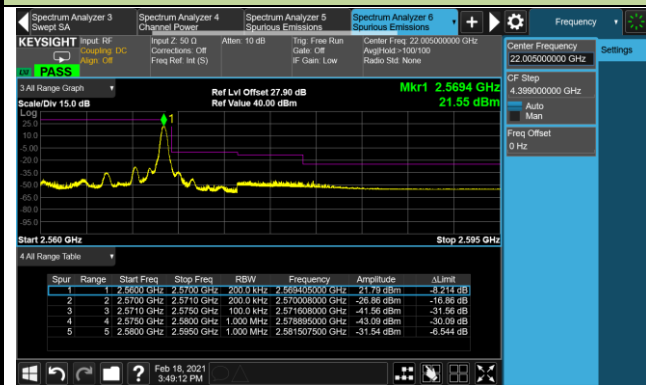

Product	LTE Module	Test Site	WZ-SR6
Test Engineer	Cloud Guo	Test Date	2021/02/18
Test Band	LTE Band 7	Test Result	Pass

5MHz Channel Bandwidth - 1RB

Lower Band Edge

Lower Extended Band Edge

5MHz Channel Bandwidth - 1RB

Upper Band Edge

Upper Extended Band Edge

10MHz Channel Bandwidth - 1RB

Lower Band Edge

Lower Extended Band Edge

10MHz Channel Bandwidth - 1RB

Upper Band Edge

Upper Extended Band Edge

15MHz Channel Bandwidth - 1RB

Lower Band Edge

Upper Band Edge

20MHz Channel Bandwidth - 1RB

Lower Band Edge

Upper Band Edge

5MHz Channel Bandwidth - Full RB

Lower Band Edge