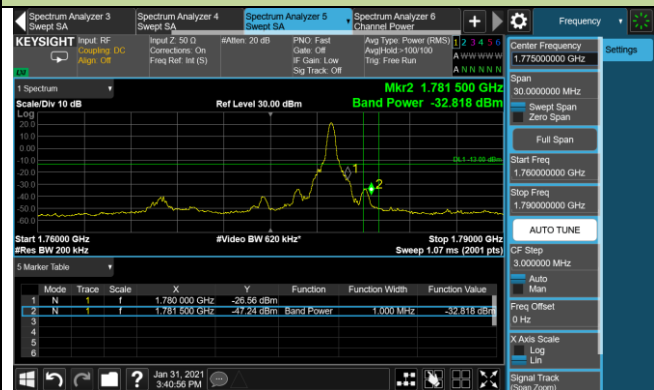

20MHz Channel Bandwidth - Full RB

Lower Band Edge

Upper Band Edge

Product	LTE Module	Test Site	WZ-SR6
Test Engineer	Cloud Guo	Test Date	2021/01/31 ~ 2021/02/18
Test Band	LTE Band 66	Test Result	Pass

1.4MHz Channel Bandwidth - 1RB

Upper Band Edge

3MHz Channel Bandwidth - 1RB

Upper Band Edge

5MHz Channel Bandwidth - 1RB

Upper Band Edge

10MHz Channel Bandwidth - 1RB

Upper Band Edge

15MHz Channel Bandwidth - 1RB

Upper Band Edge

20MHz Channel Bandwidth - 1RB

Upper Band Edge

1.4MHz Channel Bandwidth - Full RB

Upper Band Edge

3MHz Channel Bandwidth - Full RB

Upper Band Edge

5MHz Channel Bandwidth - Full RB

Upper Band Edge

10MHz Channel Bandwidth - Full RB

Upper Band Edge

15MHz Channel Bandwidth - Full RB

Upper Band Edge

20MHz Channel Bandwidth - Full RB

Upper Band Edge

Product	LTE Module	Test Site	WZ-SR6
Test Engineer	Cloud Guo	Test Date	2021/01/31
Test Band	LTE Band 5/26	Test Result	Pass