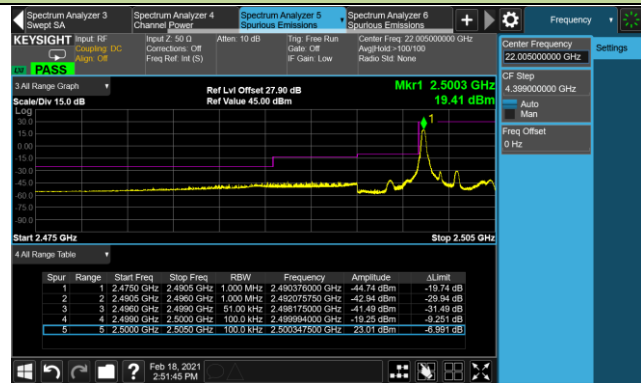

Upper Band Edge

10MHz Channel Bandwidth - 1RB

Lower Band Edge

Upper Band Edge

15MHz Channel Bandwidth - 1RB

Lower Band Edge

Upper Band Edge

1.4MHz Channel Bandwidth - Full RB

3MHz Channel Bandwidth - Full RB

5MHz Channel Bandwidth - Full RB

10MHz Channel Bandwidth - Full RB

Lower Band Edge

Upper Band Edge

15MHz Channel Bandwidth - Full RB

Lower Band Edge

Upper Band Edge

Product	LTE Module	Test Site	WZ-SR6
Test Engineer	Cloud Guo	Test Date	2021/02/18
Test Band	LTE Band 7	Test Result	Pass

5MHz Channel Bandwidth - 1RB

Lower Band Edge

Lower Extended Band Edge

5MHz Channel Bandwidth - 1RB