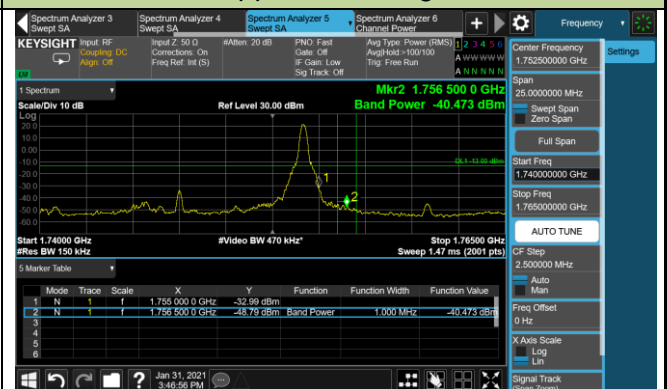

10MHz Channel Bandwidth - 1RB

Lower Band Edge

Upper Band Edge

15MHz Channel Bandwidth - 1RB

Lower Band Edge

Upper Band Edge

20MHz Channel Bandwidth - 1RB

Lower Band Edge

Upper Band Edge

1.4MHz Channel Bandwidth - Full RB

Lower Band Edge

Upper Band Edge

3MHz Channel Bandwidth - Full RB

Lower Band Edge

Upper Band Edge

5MHz Channel Bandwidth - Full RB

Lower Band Edge

Upper Band Edge

10MHz Channel Bandwidth - Full RB

Lower Band Edge

Upper Band Edge

15MHz Channel Bandwidth - Full RB

Lower Band Edge

Upper Band Edge

20MHz Channel Bandwidth - Full RB

Lower Band Edge

Upper Band Edge

Product	LTE Module	Test Site	WZ-SR6
Test Engineer	Cloud Guo	Test Date	2021/01/31 ~ 2021/02/18
Test Band	LTE Band 66	Test Result	Pass

1.4MHz Channel Bandwidth - 1RB