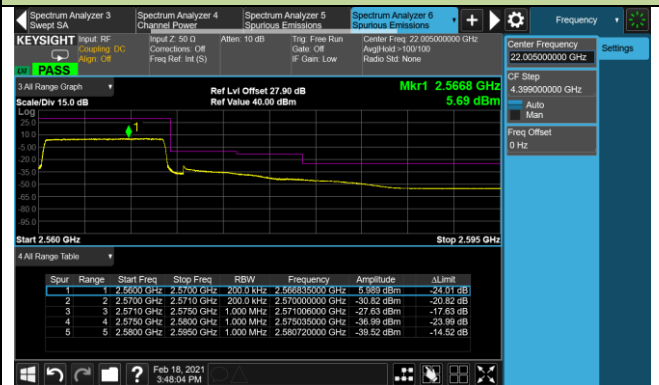

15MHz Channel Bandwidth - 1RB

Lower Band Edge

Upper Band Edge

20MHz Channel Bandwidth - 1RB

Lower Band Edge

Upper Band Edge

5MHz Channel Bandwidth - Full RB

Lower Band Edge

Upper Band Edge

10MHz Channel Bandwidth - Full RB

Lower Band Edge

Upper Band Edge

15MHz Channel Bandwidth - Full RB

Lower Band Edge

Upper Band Edge