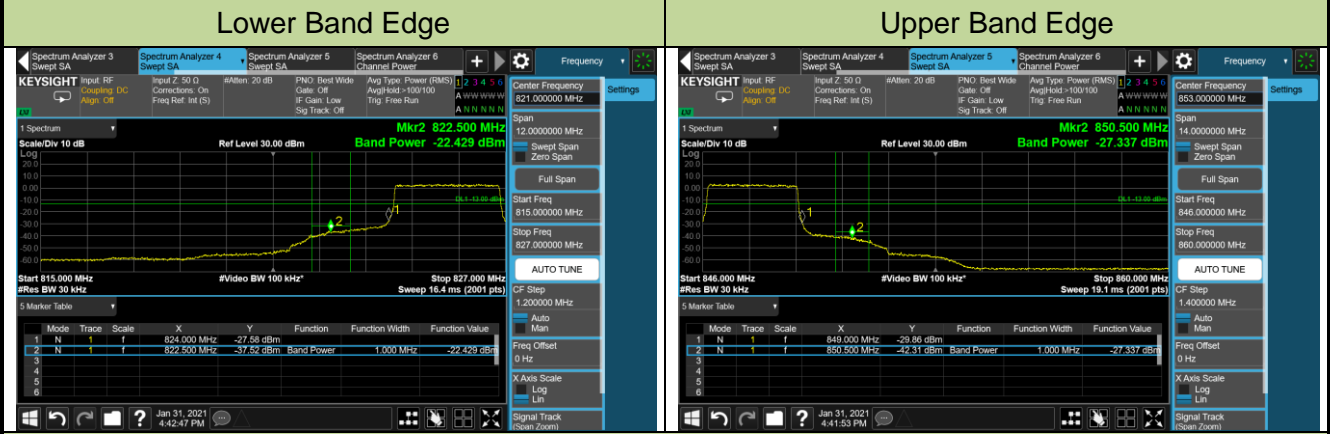

1.4MHz Channel Bandwidth - 1RB

Lower Band Edge

Upper Band Edge

3MHz Channel Bandwidth - 1RB

Lower Band Edge

Upper Band Edge

5MHz Channel Bandwidth - 1RB

Lower Band Edge

Upper Band Edge

10MHz Channel Bandwidth - 1RB

Lower Band Edge

Upper Band Edge

15MHz Channel Bandwidth - 1RB

Lower Band Edge

Upper Band Edge

1.4MHz Channel Bandwidth - Full RB

3MHz Channel Bandwidth - Full RB

5MHz Channel Bandwidth - Full RB

10MHz Channel Bandwidth - Full RB

Lower Band Edge

Upper Band Edge

15MHz Channel Bandwidth - Full RB

Lower Band Edge

Upper Band Edge

Product	LTE Module	Test Site	WZ-SR6
Test Engineer	Cloud Guo	Test Date	2021/02/18
Test Band	LTE Band 7	Test Result	Pass

5MHz Channel Bandwidth - 1RB

Lower Band Edge

Lower Extended Band Edge

5MHz Channel Bandwidth - 1RB