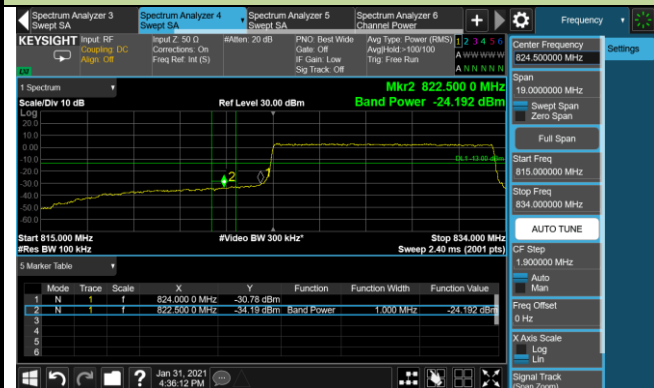

3MHz Channel Bandwidth - Full RB

5MHz Channel Bandwidth - Full RB

10MHz Channel Bandwidth - Full RB

Lower Band Edge

Upper Band Edge

15MHz Channel Bandwidth - Full RB

Lower Band Edge

Upper Band Edge

Product	LTE Module	Test Site	WZ-SR6
Test Engineer	Cloud Guo	Test Date	2021/02/18
Test Band	LTE Band 7	Test Result	Pass

5MHz Channel Bandwidth - 1RB

Lower Band Edge

Lower Extended Band Edge

5MHz Channel Bandwidth - 1RB