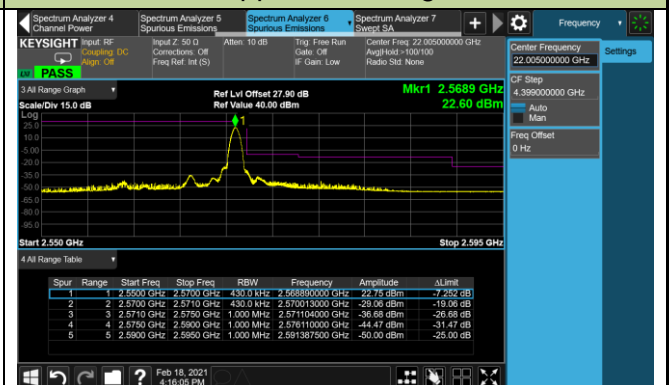

Upper Band Edge

Upper Extended Band Edge

10MHz Channel Bandwidth - 1RB

Lower Band Edge

Lower Extended Band Edge

10MHz Channel Bandwidth - 1RB

Upper Band Edge

Upper Extended Band Edge

15MHz Channel Bandwidth - 1RB

Lower Band Edge

Upper Band Edge

20MHz Channel Bandwidth - 1RB

Lower Band Edge

Upper Band Edge

5MHz Channel Bandwidth - Full RB

Lower Band Edge

Upper Band Edge

10MHz Channel Bandwidth - Full RB

Lower Band Edge

Upper Band Edge

15MHz Channel Bandwidth - Full RB

Lower Band Edge

Upper Band Edge