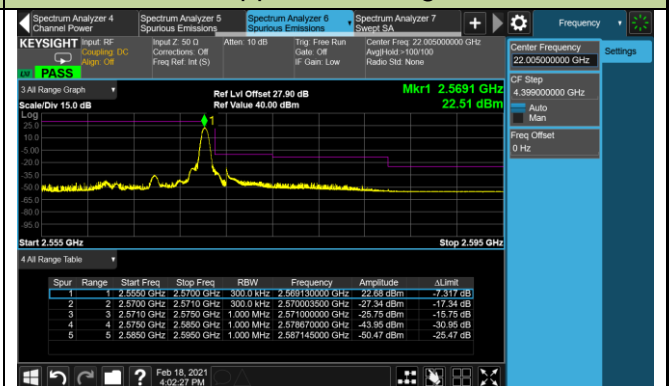

Product	LTE Module	Test Site	WZ-SR6
Test Engineer	Cloud Guo	Test Date	2021/02/18
Test Band	LTE Band 7	Test Result	Pass

5MHz Channel Bandwidth - 1RB

Lower Band Edge

Lower Extended Band Edge

5MHz Channel Bandwidth - 1RB

Upper Band Edge

Upper Extended Band Edge

10MHz Channel Bandwidth - 1RB

Lower Band Edge

Lower Extended Band Edge

10MHz Channel Bandwidth - 1RB

Upper Band Edge

Upper Extended Band Edge

15MHz Channel Bandwidth - 1RB

Lower Band Edge

Upper Band Edge

20MHz Channel Bandwidth - 1RB

Lower Band Edge

Upper Band Edge

5MHz Channel Bandwidth - Full RB

Lower Band Edge