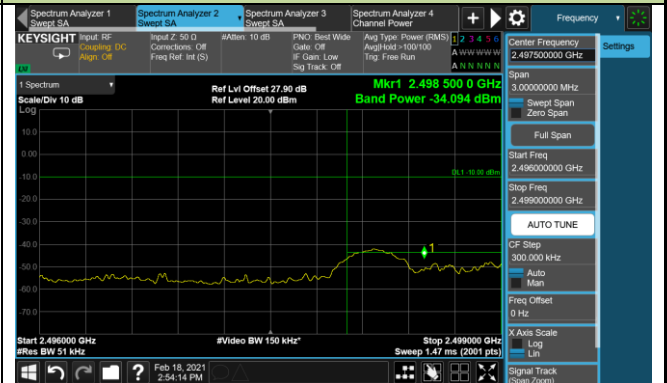

Upper Band Edge

10MHz Channel Bandwidth - 1RB

Lower Band Edge

Upper Band Edge

15MHz Channel Bandwidth - 1RB

Lower Band Edge

Upper Band Edge

1.4MHz Channel Bandwidth - Full RB

3MHz Channel Bandwidth - Full RB

5MHz Channel Bandwidth - Full RB

10MHz Channel Bandwidth - Full RB

Lower Band Edge

Upper Band Edge

15MHz Channel Bandwidth - Full RB

Lower Band Edge

Upper Band Edge

Product	LTE Module	Test Site	WZ-SR6
Test Engineer	Cloud Guo	Test Date	2021/02/18
Test Band	LTE Band 7	Test Result	Pass

5MHz Channel Bandwidth - 1RB

Lower Band Edge

Lower Extended Band Edge

5MHz Channel Bandwidth - 1RB