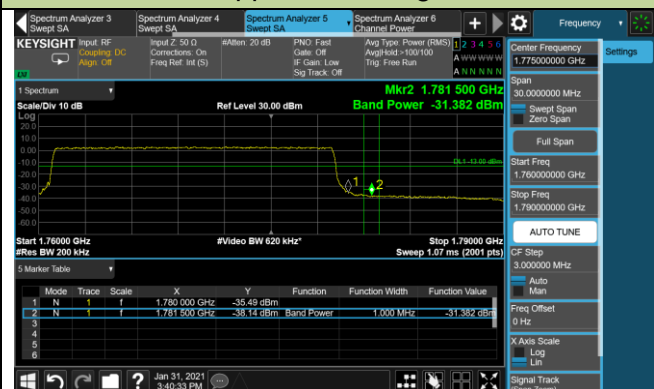

Upper Band Edge

10MHz Channel Bandwidth - Full RB

Upper Band Edge

15MHz Channel Bandwidth - Full RB

Upper Band Edge

20MHz Channel Bandwidth - Full RB

Upper Band Edge

Product	LTE Module	Test Site	WZ-SR6
Test Engineer	Cloud Guo	Test Date	2021/01/31
Test Band	LTE Band 5/26	Test Result	Pass

1.4MHz Channel Bandwidth - 1RB

Lower Band Edge

Upper Band Edge

3MHz Channel Bandwidth - 1RB

Lower Band Edge

Upper Band Edge

5MHz Channel Bandwidth - 1RB

Lower Band Edge