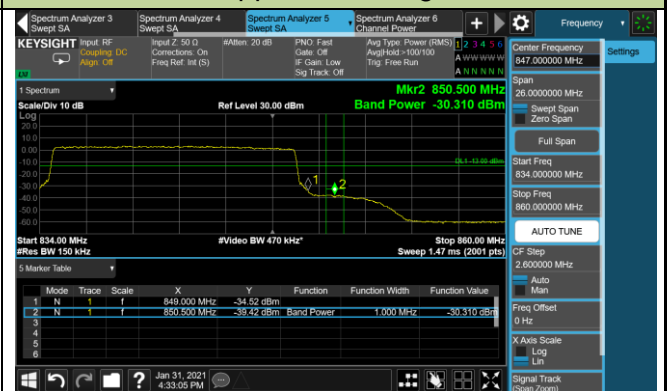

Upper Band Edge

10MHz Channel Bandwidth - 1RB

Lower Band Edge

Upper Band Edge

15MHz Channel Bandwidth - 1RB

Lower Band Edge

Upper Band Edge

1.4MHz Channel Bandwidth - Full RB

3MHz Channel Bandwidth - Full RB

5MHz Channel Bandwidth - Full RB

10MHz Channel Bandwidth - Full RB

Lower Band Edge

Upper Band Edge

15MHz Channel Bandwidth - Full RB

Lower Band Edge

Upper Band Edge

Product	LTE Module	Test Site	WZ-SR6
Test Engineer	Cloud Guo	Test Date	2021/02/18
Test Band	LTE Band 7	Test Result	Pass

5MHz Channel Bandwidth - 1RB

Lower Band Edge

Lower Extended Band Edge

5MHz Channel Bandwidth - 1RB