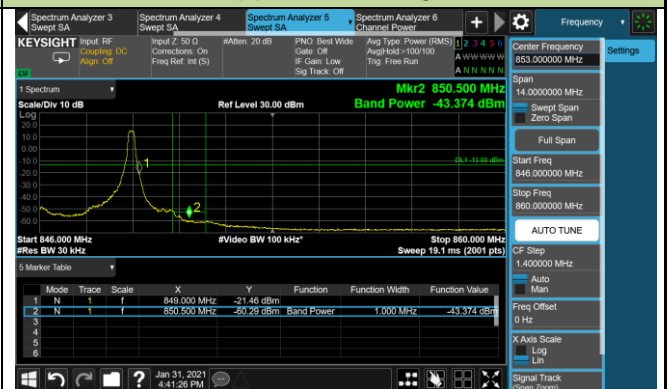

Upper Band Edge

10MHz Channel Bandwidth - Full RB

Upper Band Edge

15MHz Channel Bandwidth - Full RB

Upper Band Edge

20MHz Channel Bandwidth - Full RB

Upper Band Edge

Product	LTE Module	Test Site	WZ-SR6
Test Engineer	Cloud Guo	Test Date	2021/01/31
Test Band	LTE Band 5/26	Test Result	Pass

1.4MHz Channel Bandwidth - 1RB

Lower Band Edge

Upper Band Edge

3MHz Channel Bandwidth - 1RB

Lower Band Edge

Upper Band Edge

5MHz Channel Bandwidth - 1RB

Lower Band Edge

Upper Band Edge

10MHz Channel Bandwidth - 1RB

Lower Band Edge

Upper Band Edge

15MHz Channel Bandwidth - 1RB

Lower Band Edge

Upper Band Edge

1.4MHz Channel Bandwidth - Full RB