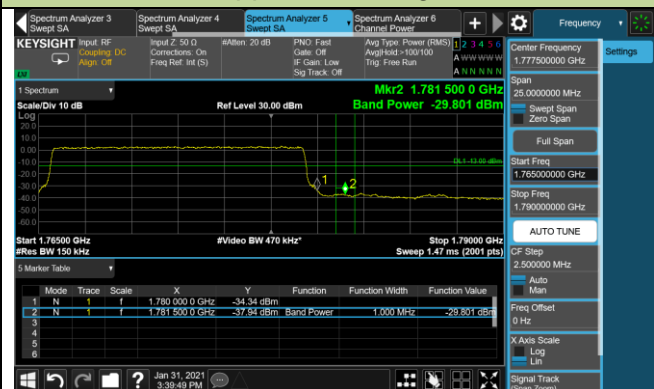

Upper Band Edge

10MHz Channel Bandwidth - Full RB

Upper Band Edge

15MHz Channel Bandwidth - Full RB

Upper Band Edge

20MHz Channel Bandwidth - Full RB

Upper Band Edge

Product	LTE Module	Test Site	WZ-SR6
Test Engineer	Cloud Guo	Test Date	2021/01/31
Test Band	LTE Band 5/26	Test Result	Pass

1.4MHz Channel Bandwidth - 1RB

Lower Band Edge

Upper Band Edge

3MHz Channel Bandwidth - 1RB

Lower Band Edge

Upper Band Edge

5MHz Channel Bandwidth - 1RB

Lower Band Edge