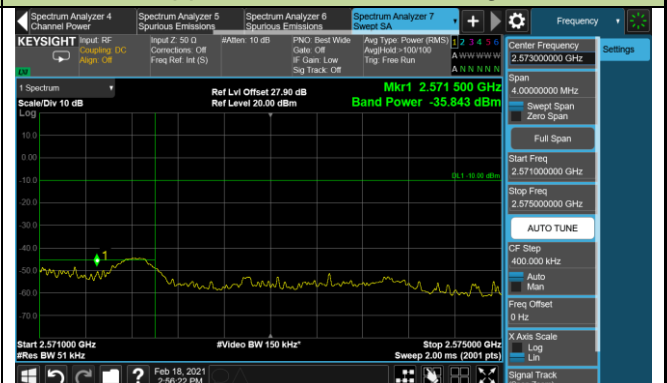

Product	LTE Module	Test Site	WZ-SR6
Test Engineer	Cloud Guo	Test Date	2021/02/18
Test Band	LTE Band 7	Test Result	Pass

5MHz Channel Bandwidth - 1RB

Lower Band Edge

Lower Extended Band Edge

5MHz Channel Bandwidth - 1RB

Upper Band Edge

Upper Extended Band Edge

10MHz Channel Bandwidth - 1RB

Lower Band Edge

Lower Extended Band Edge

10MHz Channel Bandwidth - 1RB

Upper Band Edge

Upper Extended Band Edge