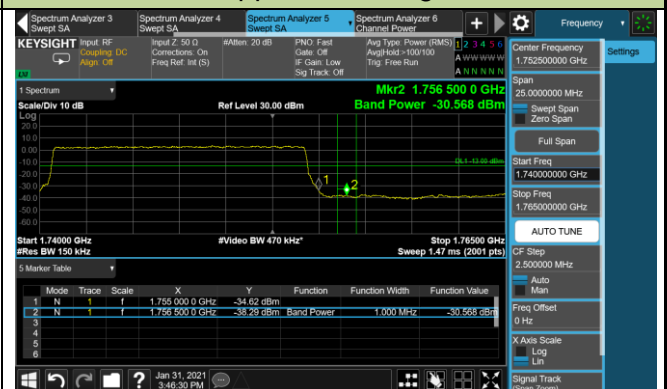

Upper Band Edge

1.4MHz Channel Bandwidth - Full RB

Lower Band Edge

Upper Band Edge

3MHz Channel Bandwidth - Full RB

Lower Band Edge

Upper Band Edge

5MHz Channel Bandwidth - Full RB

Lower Band Edge

Upper Band Edge

10MHz Channel Bandwidth - Full RB

Lower Band Edge

Upper Band Edge

15MHz Channel Bandwidth - Full RB

Lower Band Edge

Upper Band Edge

20MHz Channel Bandwidth - Full RB

Lower Band Edge

Upper Band Edge

Product	LTE Module	Test Site	WZ-SR6
Test Engineer	Cloud Guo	Test Date	2021/01/31 ~ 2021/02/18
Test Band	LTE Band 66	Test Result	Pass

1.4MHz Channel Bandwidth - 1RB