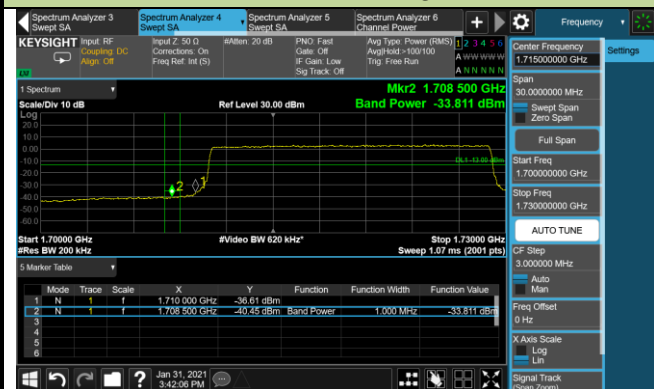

Upper Band Edge

1.4MHz Channel Bandwidth - Full RB

Lower Band Edge

Upper Band Edge

3MHz Channel Bandwidth - Full RB

Lower Band Edge

Upper Band Edge

5MHz Channel Bandwidth - Full RB

Lower Band Edge

Upper Band Edge

10MHz Channel Bandwidth - Full RB

Lower Band Edge

Upper Band Edge

15MHz Channel Bandwidth - Full RB

Lower Band Edge

Upper Band Edge

20MHz Channel Bandwidth - Full RB

Lower Band Edge

Upper Band Edge

Product	LTE Module	Test Site	WZ-SR6
Test Engineer	Cloud Guo	Test Date	2021/01/31 ~ 2021/02/18
Test Band	LTE Band 66	Test Result	Pass

1.4MHz Channel Bandwidth - 1RB