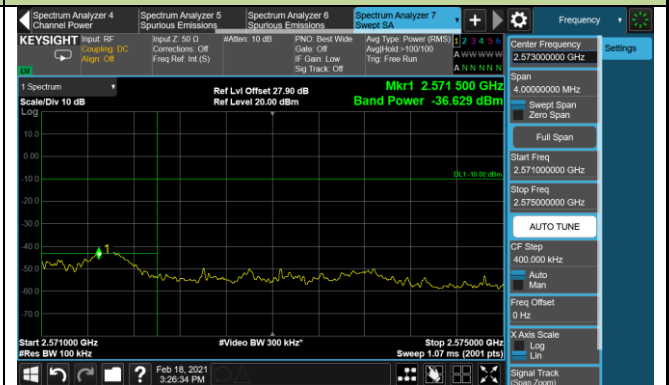

Product	LTE Module	Test Site	WZ-SR6
Test Engineer	Cloud Guo	Test Date	2021/02/18
Test Band	LTE Band 7	Test Result	Pass

5MHz Channel Bandwidth - 1RB

Lower Band Edge

Lower Extended Band Edge

5MHz Channel Bandwidth - 1RB

Upper Band Edge

Upper Extended Band Edge

10MHz Channel Bandwidth - 1RB

Lower Band Edge

Lower Extended Band Edge

10MHz Channel Bandwidth - 1RB

Upper Band Edge

Upper Extended Band Edge

15MHz Channel Bandwidth - 1RB

Lower Band Edge

Upper Band Edge

20MHz Channel Bandwidth - 1RB

Lower Band Edge

Upper Band Edge

5MHz Channel Bandwidth - Full RB

Lower Band Edge