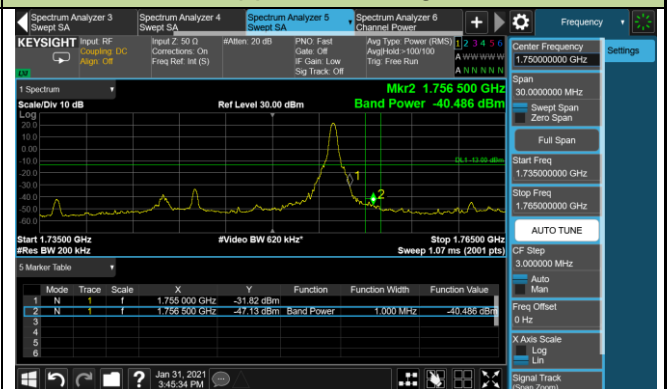

10MHz Channel Bandwidth - 1RB

Lower Band Edge

Upper Band Edge

15MHz Channel Bandwidth - 1RB

Lower Band Edge

Upper Band Edge

20MHz Channel Bandwidth - 1RB

Lower Band Edge

Upper Band Edge

1.4MHz Channel Bandwidth - Full RB

Lower Band Edge

Upper Band Edge

3MHz Channel Bandwidth - Full RB

Lower Band Edge

Upper Band Edge

5MHz Channel Bandwidth - Full RB

Lower Band Edge

Upper Band Edge

10MHz Channel Bandwidth - Full RB

Lower Band Edge

Upper Band Edge

15MHz Channel Bandwidth - Full RB

Lower Band Edge

Upper Band Edge

20MHz Channel Bandwidth - Full RB

Lower Band Edge

Upper Band Edge

Product	LTE Module	Test Site	WZ-SR6
Test Engineer	Cloud Guo	Test Date	2021/01/31 ~ 2021/02/18
Test Band	LTE Band 66	Test Result	Pass

1.4MHz Channel Bandwidth - 1RB