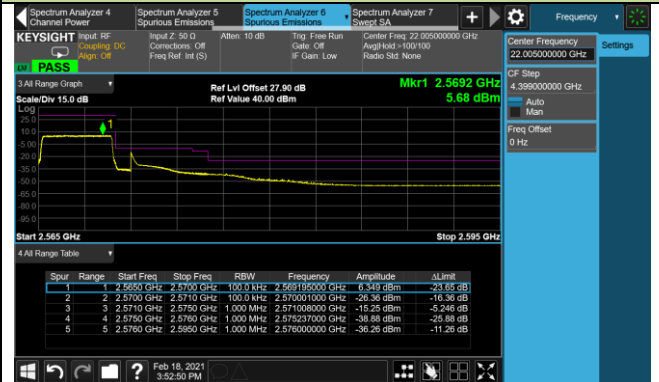

Upper Band Edge

Upper Extended Band Edge

10MHz Channel Bandwidth - 1RB

Lower Band Edge

Lower Extended Band Edge

10MHz Channel Bandwidth - 1RB

Upper Band Edge

Upper Extended Band Edge

15MHz Channel Bandwidth - 1RB

Lower Band Edge

Upper Band Edge

20MHz Channel Bandwidth - 1RB

Lower Band Edge

Upper Band Edge

5MHz Channel Bandwidth - Full RB

Lower Band Edge

Upper Band Edge

10MHz Channel Bandwidth - Full RB

Lower Band Edge

Upper Band Edge

15MHz Channel Bandwidth - Full RB

Lower Band Edge

Upper Band Edge