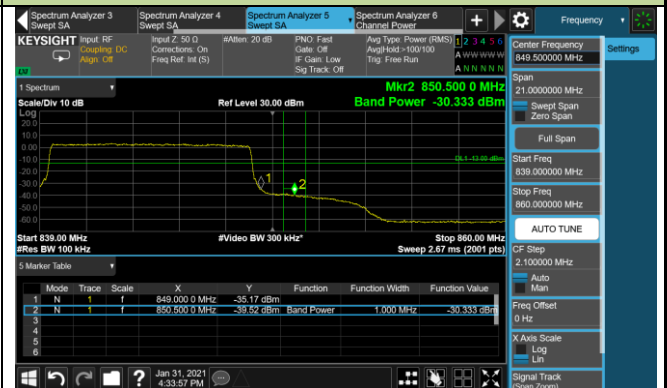

3MHz Channel Bandwidth - Full RB

5MHz Channel Bandwidth - Full RB

10MHz Channel Bandwidth - Full RB

Lower Band Edge

Upper Band Edge

15MHz Channel Bandwidth - Full RB

Lower Band Edge

Upper Band Edge

Product	LTE Module	Test Site	WZ-SR6
Test Engineer	Cloud Guo	Test Date	2021/02/18
Test Band	LTE Band 7	Test Result	Pass

5MHz Channel Bandwidth - 1RB

Lower Band Edge

Lower Extended Band Edge

5MHz Channel Bandwidth - 1RB