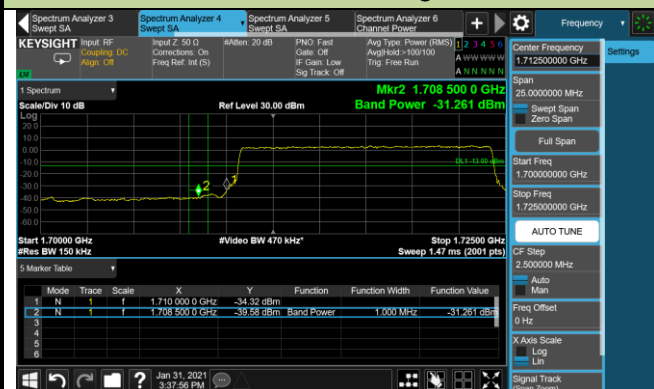

Upper Band Edge

1.4MHz Channel Bandwidth - Full RB

Lower Band Edge

Upper Band Edge

3MHz Channel Bandwidth - Full RB

Lower Band Edge

Upper Band Edge

5MHz Channel Bandwidth - Full RB

Lower Band Edge

Upper Band Edge

10MHz Channel Bandwidth - Full RB

Lower Band Edge

Upper Band Edge

15MHz Channel Bandwidth - Full RB

Lower Band Edge

Upper Band Edge

20MHz Channel Bandwidth - Full RB

Lower Band Edge

Upper Band Edge

Product	LTE Module	Test Site	WZ-SR6
Test Engineer	Cloud Guo	Test Date	2021/01/31 ~ 2021/02/18
Test Band	LTE Band 66	Test Result	Pass

1.4MHz Channel Bandwidth - 1RB