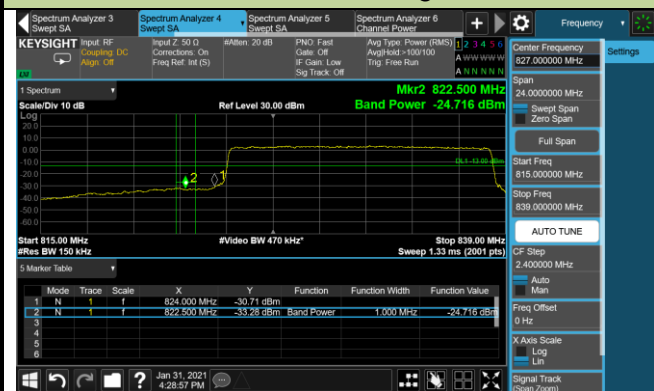

Upper Band Edge

10MHz Channel Bandwidth - 1RB

Lower Band Edge

Upper Band Edge

15MHz Channel Bandwidth - 1RB

Lower Band Edge

Upper Band Edge

1.4MHz Channel Bandwidth - Full RB

3MHz Channel Bandwidth - Full RB

5MHz Channel Bandwidth - Full RB

10MHz Channel Bandwidth - Full RB

Lower Band Edge

Upper Band Edge

15MHz Channel Bandwidth - Full RB

Lower Band Edge

Upper Band Edge

Product	LTE Module	Test Site	WZ-SR6
Test Engineer	Cloud Guo	Test Date	2021/02/18
Test Band	LTE Band 7	Test Result	Pass

5MHz Channel Bandwidth - 1RB

Lower Band Edge

Lower Extended Band Edge

5MHz Channel Bandwidth - 1RB