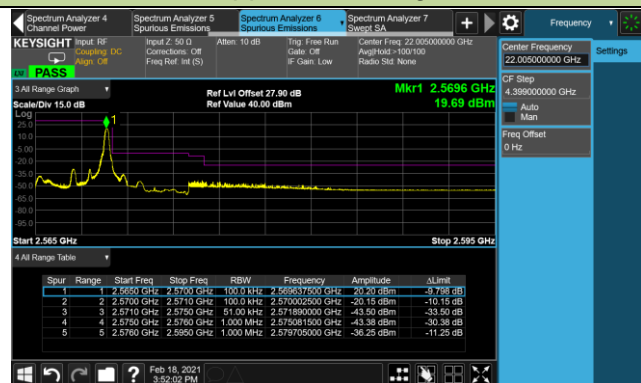

3MHz Channel Bandwidth - Full RB

5MHz Channel Bandwidth - Full RB

10MHz Channel Bandwidth - Full RB

Lower Band Edge

Upper Band Edge

15MHz Channel Bandwidth - Full RB

Lower Band Edge

Upper Band Edge

Product	LTE Module	Test Site	WZ-SR6
Test Engineer	Cloud Guo	Test Date	2021/02/18
Test Band	LTE Band 7	Test Result	Pass

5MHz Channel Bandwidth - 1RB

Lower Band Edge

Lower Extended Band Edge

5MHz Channel Bandwidth - 1RB

Upper Band Edge

Upper Extended Band Edge

10MHz Channel Bandwidth - 1RB

Lower Band Edge

Lower Extended Band Edge

10MHz Channel Bandwidth - 1RB

Upper Band Edge

Upper Extended Band Edge