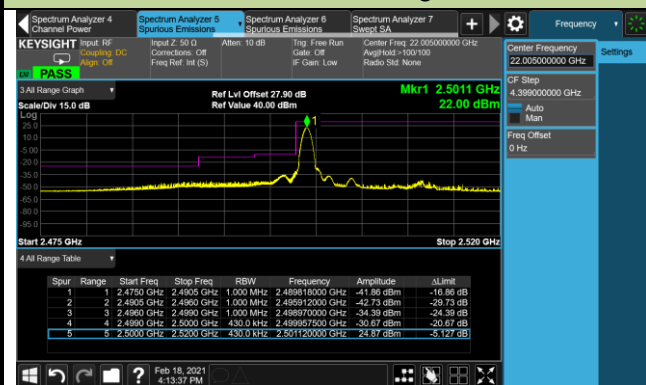

Upper Band Edge

Upper Extended Band Edge

10MHz Channel Bandwidth - 1RB

Lower Band Edge

Lower Extended Band Edge

10MHz Channel Bandwidth - 1RB

Upper Band Edge

Upper Extended Band Edge

15MHz Channel Bandwidth - 1RB

Lower Band Edge

Upper Band Edge

20MHz Channel Bandwidth - 1RB

Lower Band Edge

Upper Band Edge

5MHz Channel Bandwidth - Full RB

Lower Band Edge

Upper Band Edge

10MHz Channel Bandwidth - Full RB

Lower Band Edge

Upper Band Edge

15MHz Channel Bandwidth - Full RB

Lower Band Edge

Upper Band Edge