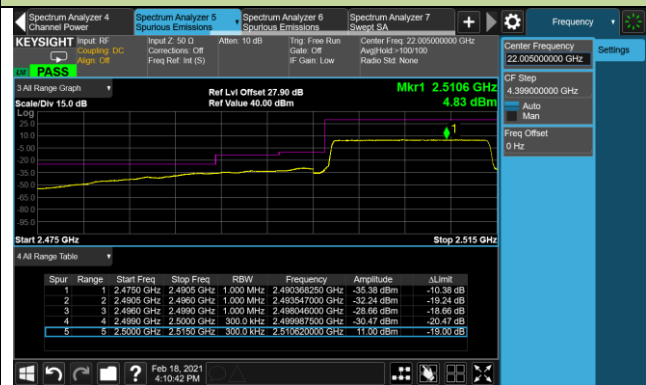

15MHz Channel Bandwidth - 1RB

Lower Band Edge

Upper Band Edge

20MHz Channel Bandwidth - 1RB

Lower Band Edge

Upper Band Edge

5MHz Channel Bandwidth - Full RB

Lower Band Edge

Upper Band Edge

10MHz Channel Bandwidth - Full RB

Lower Band Edge

Upper Band Edge

15MHz Channel Bandwidth - Full RB

Lower Band Edge

Upper Band Edge