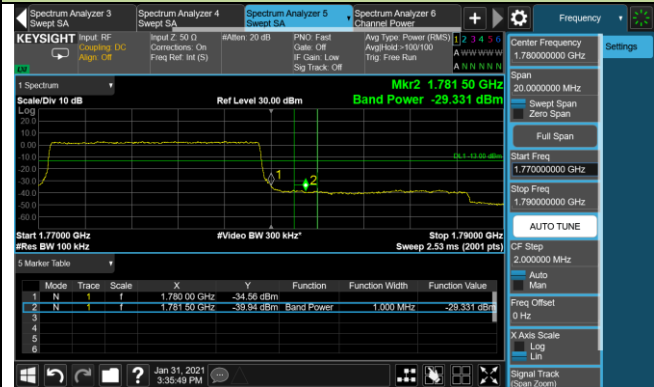

20MHz Channel Bandwidth - Full RB

Lower Band Edge

Upper Band Edge

Product	LTE Module	Test Site	WZ-SR6
Test Engineer	Cloud Guo	Test Date	2021/01/31 ~ 2021/02/18
Test Band	LTE Band 66	Test Result	Pass

1.4MHz Channel Bandwidth - 1RB

Upper Band Edge

20MHz Channel Bandwidth - 1RB

Upper Band Edge

1.4MHz Channel Bandwidth - Full RB

Upper Band Edge

3MHz Channel Bandwidth - Full RB

Upper Band Edge

5MHz Channel Bandwidth - Full RB

Upper Band Edge

10MHz Channel Bandwidth - Full RB

Upper Band Edge

15MHz Channel Bandwidth - Full RB

Upper Band Edge

20MHz Channel Bandwidth - Full RB

Upper Band Edge

Product	LTE Module	Test Site	WZ-SR6
Test Engineer	Cloud Guo	Test Date	2021/01/31
Test Band	LTE Band 5/26	Test Result	Pass