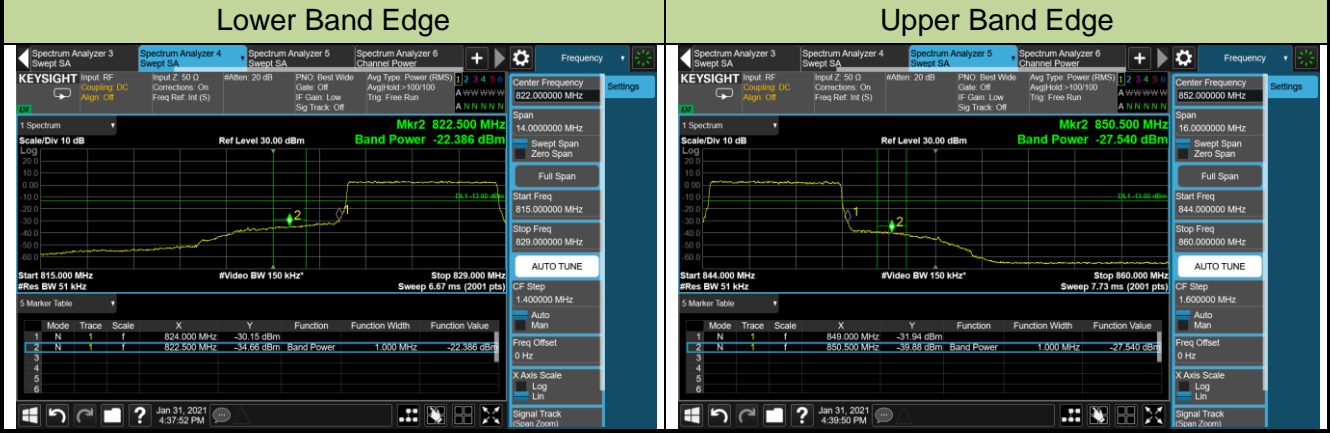

1.4MHz Channel Bandwidth - 1RB

Lower Band Edge

Upper Band Edge

3MHz Channel Bandwidth - 1RB

Lower Band Edge

Upper Band Edge

5MHz Channel Bandwidth - 1RB

Lower Band Edge

Upper Band Edge

10MHz Channel Bandwidth - 1RB

Lower Band Edge

Upper Band Edge

15MHz Channel Bandwidth - 1RB

Lower Band Edge

Upper Band Edge

1.4MHz Channel Bandwidth - Full RB

3MHz Channel Bandwidth - Full RB

5MHz Channel Bandwidth - Full RB

10MHz Channel Bandwidth - Full RB

Lower Band Edge

Upper Band Edge

15MHz Channel Bandwidth - Full RB

Lower Band Edge

Upper Band Edge

Product	LTE Module	Test Site	WZ-SR6
Test Engineer	Cloud Guo	Test Date	2021/02/18
Test Band	LTE Band 7	Test Result	Pass

5MHz Channel Bandwidth - 1RB

Lower Band Edge

Lower Extended Band Edge

5MHz Channel Bandwidth - 1RB