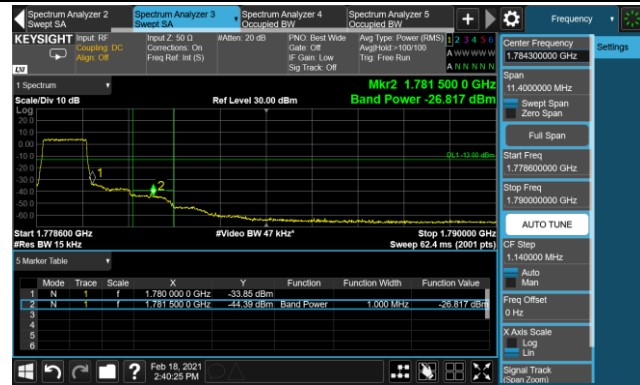

Upper Band Edge

20MHz Channel Bandwidth - 1RB

Upper Band Edge

1.4MHz Channel Bandwidth - Full RB

Upper Band Edge

3MHz Channel Bandwidth - Full RB

Upper Band Edge

5MHz Channel Bandwidth - Full RB

Upper Band Edge

10MHz Channel Bandwidth - Full RB

Upper Band Edge

15MHz Channel Bandwidth - Full RB

Upper Band Edge

20MHz Channel Bandwidth - Full RB

Upper Band Edge

Product	LTE Module	Test Site	WZ-SR6
Test Engineer	Cloud Guo	Test Date	2021/01/31
Test Band	LTE Band 5/26	Test Result	Pass