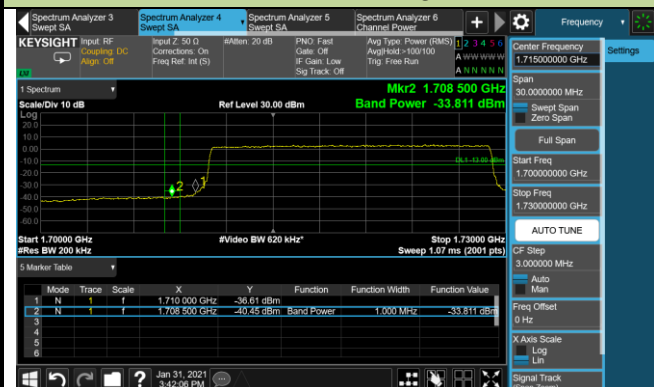

Upper Band Edge

1.4MHz Channel Bandwidth - Full RB

Lower Band Edge

Upper Band Edge

3MHz Channel Bandwidth - Full RB

Lower Band Edge

Upper Band Edge

5MHz Channel Bandwidth - Full RB

Lower Band Edge

Upper Band Edge

10MHz Channel Bandwidth - Full RB

Lower Band Edge

Upper Band Edge

15MHz Channel Bandwidth - Full RB

Lower Band Edge

Upper Band Edge

20MHz Channel Bandwidth - Full RB

Lower Band Edge

Upper Band Edge

Product	LTE Module	Test Site	WZ-SR6
Test Engineer	Cloud Guo	Test Date	2021/01/31 ~ 2021/02/18
Test Band	LTE Band 66	Test Result	Pass

1.4MHz Channel Bandwidth - 1RB