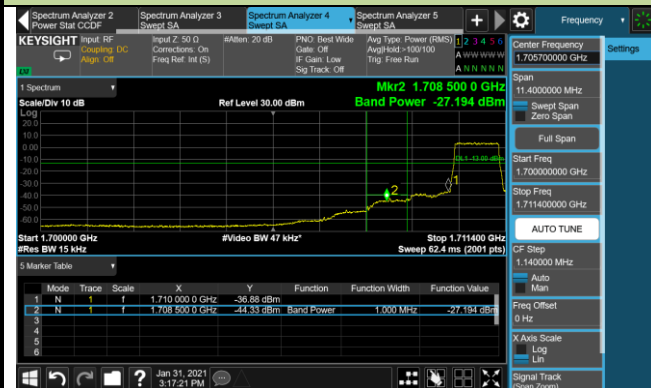

10MHz Channel Bandwidth - 1RB

Lower Band Edge

Upper Band Edge

15MHz Channel Bandwidth - 1RB

Lower Band Edge

Upper Band Edge

20MHz Channel Bandwidth - 1RB

Lower Band Edge

Upper Band Edge

1.4MHz Channel Bandwidth - Full RB

Lower Band Edge

Upper Band Edge

3MHz Channel Bandwidth - Full RB

Lower Band Edge

Upper Band Edge

5MHz Channel Bandwidth - Full RB

Lower Band Edge

Upper Band Edge

10MHz Channel Bandwidth - Full RB

Lower Band Edge

Upper Band Edge

15MHz Channel Bandwidth - Full RB

Lower Band Edge

Upper Band Edge

20MHz Channel Bandwidth - Full RB

Lower Band Edge

Upper Band Edge

Product	LTE Module	Test Site	WZ-SR6
Test Engineer	Cloud Guo	Test Date	2021/01/31 ~ 2021/02/18
Test Band	LTE Band 66	Test Result	Pass

1.4MHz Channel Bandwidth - 1RB