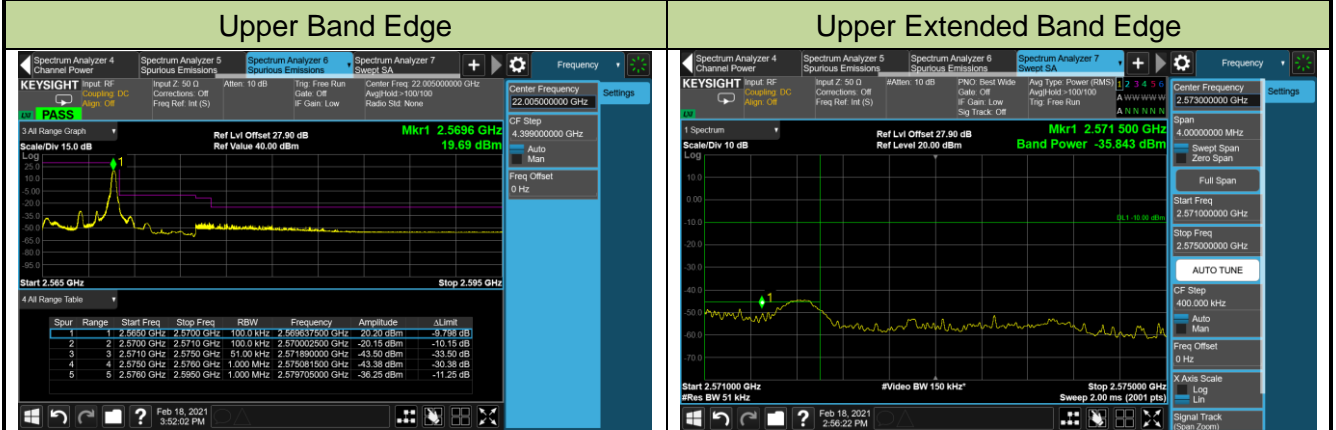

Lower Band Edge

Upper Band Edge

3MHz Channel Bandwidth - Full RB

Lower Band Edge

Upper Band Edge

5MHz Channel Bandwidth - Full RB

Lower Band Edge

Upper Band Edge

10MHz Channel Bandwidth - Full RB

Lower Band Edge

Upper Band Edge

15MHz Channel Bandwidth - Full RB

Lower Band Edge

Upper Band Edge

Product	LTE Module	Test Site	WZ-SR6
Test Engineer	Cloud Guo	Test Date	2021/02/18
Test Band	LTE Band 7	Test Result	Pass

5MHz Channel Bandwidth - 1RB

5MHz Channel Bandwidth - 1RB

10MHz Channel Bandwidth - 1RB

10MHz Channel Bandwidth - 1RB

Upper Band Edge

Upper Extended Band Edge

15MHz Channel Bandwidth - 1RB

Lower Band Edge

Upper Band Edge

20MHz Channel Bandwidth - 1RB

Lower Band Edge

Upper Band Edge

5MHz Channel Bandwidth - Full RB

Lower Band Edge

Upper Band Edge

10MHz Channel Bandwidth - Full RB