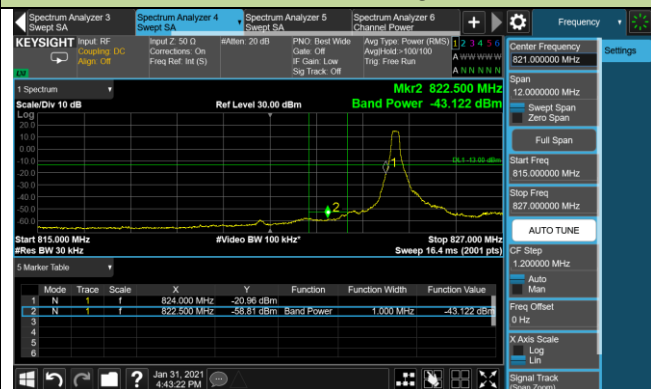

Upper Band Edge

10MHz Channel Bandwidth - Full RB

Upper Band Edge

15MHz Channel Bandwidth - Full RB

Upper Band Edge

20MHz Channel Bandwidth - Full RB

Upper Band Edge

Product	LTE Module	Test Site	WZ-SR6
Test Engineer	Cloud Guo	Test Date	2021/01/31
Test Band	LTE Band 5/26	Test Result	Pass

1.4MHz Channel Bandwidth - 1RB

Lower Band Edge

Upper Band Edge

3MHz Channel Bandwidth - 1RB

Lower Band Edge

Upper Band Edge

5MHz Channel Bandwidth - 1RB

Lower Band Edge

Upper Band Edge

10MHz Channel Bandwidth - 1RB

Lower Band Edge

Upper Band Edge

15MHz Channel Bandwidth - 1RB

Lower Band Edge

Upper Band Edge

1.4MHz Channel Bandwidth - Full RB