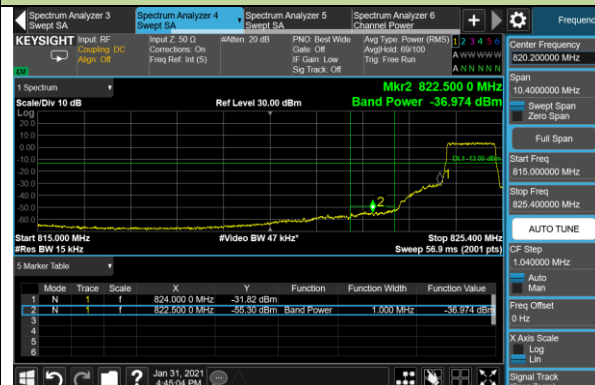

1.4MHz Channel Bandwidth - 1RB

Lower Band Edge

Upper Band Edge

3MHz Channel Bandwidth - 1RB

Lower Band Edge

Upper Band Edge

5MHz Channel Bandwidth - 1RB

Lower Band Edge

Upper Band Edge

10MHz Channel Bandwidth - 1RB

Lower Band Edge

Upper Band Edge

15MHz Channel Bandwidth - 1RB

Lower Band Edge

Upper Band Edge

1.4MHz Channel Bandwidth - Full RB

Lower Band Edge

Upper Band Edge

3MHz Channel Bandwidth - Full RB

Lower Band Edge

Upper Band Edge

5MHz Channel Bandwidth - Full RB

Lower Band Edge

Upper Band Edge

10MHz Channel Bandwidth - Full RB

Lower Band Edge

Upper Band Edge

15MHz Channel Bandwidth - Full RB

Lower Band Edge

Upper Band Edge

Product	LTE Module	Test Site	WZ-SR6
Test Engineer	Cloud Guo	Test Date	2021/02/18
Test Band	LTE Band 7	Test Result	Pass