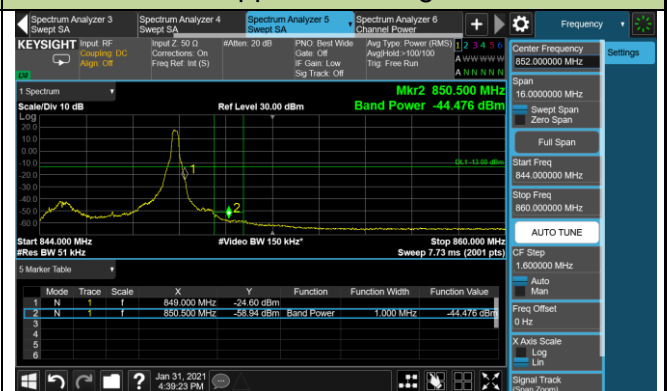

Upper Band Edge

10MHz Channel Bandwidth - Full RB

Upper Band Edge

15MHz Channel Bandwidth - Full RB

Upper Band Edge

20MHz Channel Bandwidth - Full RB

Upper Band Edge

Product	LTE Module	Test Site	WZ-SR6
Test Engineer	Cloud Guo	Test Date	2021/01/31
Test Band	LTE Band 5/26	Test Result	Pass

1.4MHz Channel Bandwidth - 1RB

Lower Band Edge

Upper Band Edge

3MHz Channel Bandwidth - 1RB

Lower Band Edge

Upper Band Edge

5MHz Channel Bandwidth - 1RB

Lower Band Edge

Upper Band Edge

10MHz Channel Bandwidth - 1RB

Lower Band Edge

Upper Band Edge

15MHz Channel Bandwidth - 1RB

Lower Band Edge

Upper Band Edge

1.4MHz Channel Bandwidth - Full RB