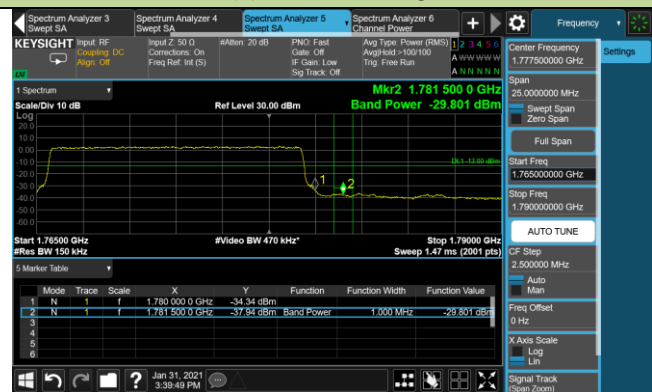

Upper Band Edge

10MHz Channel Bandwidth - Full RB

Upper Band Edge

15MHz Channel Bandwidth - Full RB

Upper Band Edge

20MHz Channel Bandwidth - Full RB

Upper Band Edge

Product	LTE Module	Test Site	WZ-SR6
Test Engineer	Cloud Guo	Test Date	2021/01/31
Test Band	LTE Band 5/26	Test Result	Pass

1.4MHz Channel Bandwidth - 1RB

Lower Band Edge

Upper Band Edge

3MHz Channel Bandwidth - 1RB

Lower Band Edge

Upper Band Edge

5MHz Channel Bandwidth - 1RB

Lower Band Edge