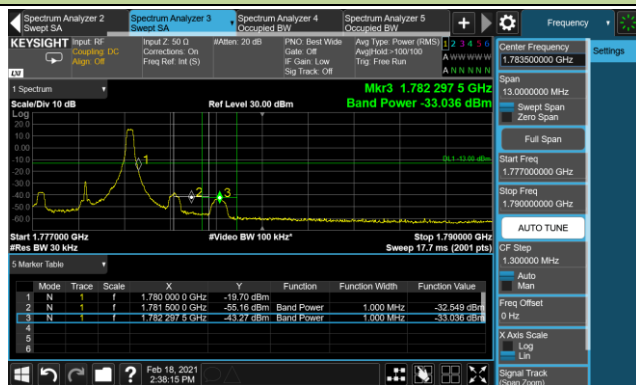

Lower Band Edge

Upper Band Edge

10MHz Channel Bandwidth - Full RB

Lower Band Edge

Upper Band Edge

15MHz Channel Bandwidth - Full RB

Lower Band Edge

Upper Band Edge

20MHz Channel Bandwidth - Full RB

Lower Band Edge

Upper Band Edge

Product	LTE Module	Test Site	WZ-SR6
Test Engineer	Cloud Guo	Test Date	2021/01/31 ~ 2021/02/18
Test Band	LTE Band 66	Test Result	Pass

1.4MHz Channel Bandwidth - 1RB

Upper Band Edge

3MHz Channel Bandwidth - 1RB

Upper Band Edge

5MHz Channel Bandwidth - 1RB

Upper Band Edge

10MHz Channel Bandwidth - 1RB

Upper Band Edge

15MHz Channel Bandwidth - 1RB