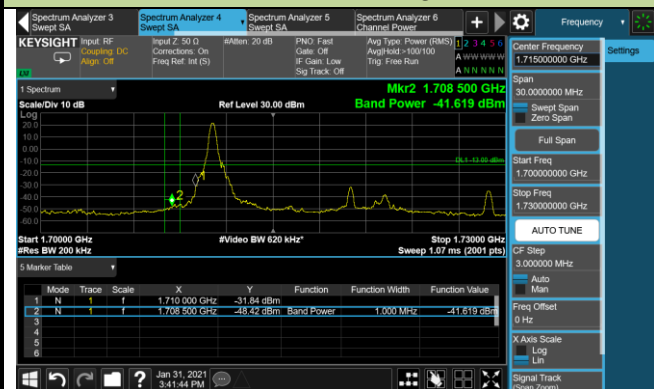

10MHz Channel Bandwidth - 1RB

Lower Band Edge

Upper Band Edge

15MHz Channel Bandwidth - 1RB

Lower Band Edge

Upper Band Edge

20MHz Channel Bandwidth - 1RB

Lower Band Edge

Upper Band Edge

1.4MHz Channel Bandwidth - Full RB

Lower Band Edge

Upper Band Edge

3MHz Channel Bandwidth - Full RB

Lower Band Edge

Upper Band Edge

5MHz Channel Bandwidth - Full RB

Lower Band Edge

Upper Band Edge

10MHz Channel Bandwidth - Full RB

Lower Band Edge

Upper Band Edge

15MHz Channel Bandwidth - Full RB

Lower Band Edge

Upper Band Edge

20MHz Channel Bandwidth - Full RB

Lower Band Edge

Upper Band Edge

Product	LTE Module	Test Site	WZ-SR6
Test Engineer	Cloud Guo	Test Date	2021/01/31 ~ 2021/02/18
Test Band	LTE Band 66	Test Result	Pass

1.4MHz Channel Bandwidth - 1RB