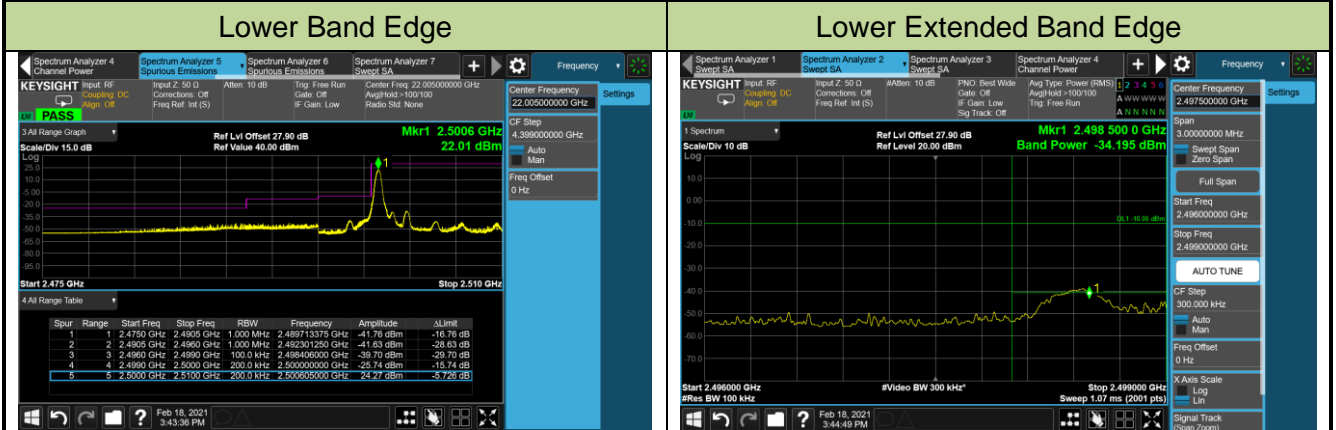

Lower Band Edge

Upper Band Edge

3MHz Channel Bandwidth - Full RB

Lower Band Edge

Upper Band Edge

5MHz Channel Bandwidth - Full RB

Lower Band Edge

Upper Band Edge

10MHz Channel Bandwidth - Full RB

Lower Band Edge

Upper Band Edge

15MHz Channel Bandwidth - Full RB

Lower Band Edge

Upper Band Edge

Product	LTE Module	Test Site	WZ-SR6
Test Engineer	Cloud Guo	Test Date	2021/02/18
Test Band	LTE Band 7	Test Result	Pass

5MHz Channel Bandwidth - 1RB

5MHz Channel Bandwidth - 1RB

10MHz Channel Bandwidth - 1RB

10MHz Channel Bandwidth - 1RB

Upper Band Edge

Upper Extended Band Edge

15MHz Channel Bandwidth - 1RB

Lower Band Edge

Upper Band Edge

20MHz Channel Bandwidth - 1RB

Lower Band Edge

Upper Band Edge

5MHz Channel Bandwidth - Full RB

Lower Band Edge

Upper Band Edge

10MHz Channel Bandwidth - Full RB