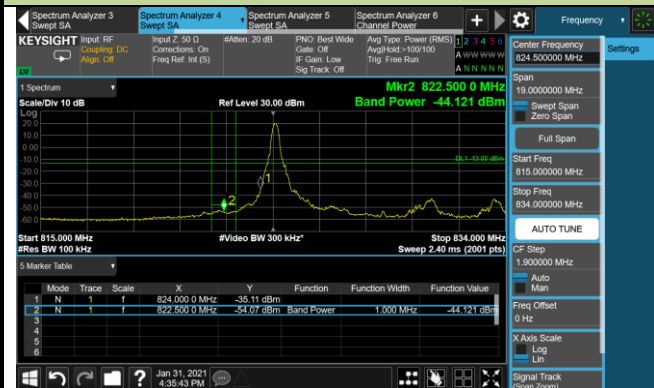

Upper Band Edge

10MHz Channel Bandwidth - Full RB

Upper Band Edge

15MHz Channel Bandwidth - Full RB

Upper Band Edge

20MHz Channel Bandwidth - Full RB

Upper Band Edge

Product	LTE Module	Test Site	WZ-SR6
Test Engineer	Cloud Guo	Test Date	2021/01/31
Test Band	LTE Band 5/26	Test Result	Pass

1.4MHz Channel Bandwidth - 1RB

Lower Band Edge

Upper Band Edge

3MHz Channel Bandwidth - 1RB

Lower Band Edge

Upper Band Edge

5MHz Channel Bandwidth - 1RB

Lower Band Edge

Upper Band Edge

10MHz Channel Bandwidth - 1RB

Lower Band Edge

Upper Band Edge

15MHz Channel Bandwidth - 1RB

Lower Band Edge

Upper Band Edge

1.4MHz Channel Bandwidth - Full RB