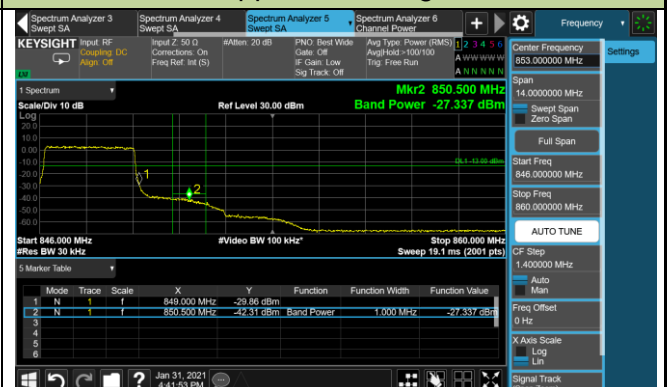

Upper Band Edge

10MHz Channel Bandwidth - 1RB

Lower Band Edge

Upper Band Edge

15MHz Channel Bandwidth - 1RB

Lower Band Edge

Upper Band Edge

1.4MHz Channel Bandwidth - Full RB

Lower Band Edge

Upper Band Edge

3MHz Channel Bandwidth - Full RB

Lower Band Edge

Upper Band Edge

5MHz Channel Bandwidth - Full RB

Lower Band Edge

Upper Band Edge

10MHz Channel Bandwidth - Full RB

Lower Band Edge

Upper Band Edge

15MHz Channel Bandwidth - Full RB

Lower Band Edge

Upper Band Edge

Product	LTE Module	Test Site	WZ-SR6
Test Engineer	Cloud Guo	Test Date	2021/02/18
Test Band	LTE Band 7	Test Result	Pass