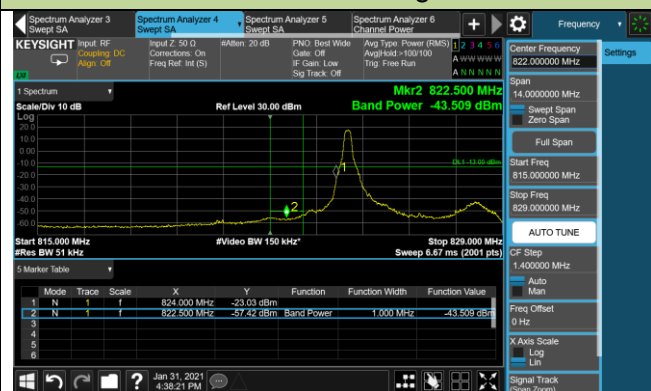

Upper Band Edge

10MHz Channel Bandwidth - Full RB

Upper Band Edge

15MHz Channel Bandwidth - Full RB

Upper Band Edge

20MHz Channel Bandwidth - Full RB

Upper Band Edge

Product	LTE Module	Test Site	WZ-SR6
Test Engineer	Cloud Guo	Test Date	2021/01/31
Test Band	LTE Band 5/26	Test Result	Pass

1.4MHz Channel Bandwidth - 1RB

Lower Band Edge

Upper Band Edge

3MHz Channel Bandwidth - 1RB

Lower Band Edge

Upper Band Edge

5MHz Channel Bandwidth - 1RB

Lower Band Edge

Upper Band Edge

10MHz Channel Bandwidth - 1RB

Lower Band Edge

Upper Band Edge

15MHz Channel Bandwidth - 1RB

Lower Band Edge

Upper Band Edge

1.4MHz Channel Bandwidth - Full RB