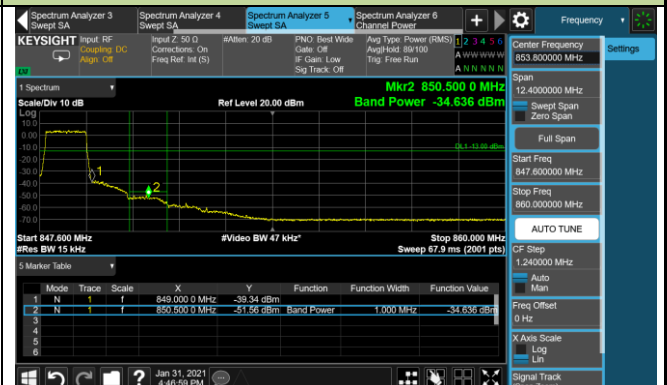

Upper Band Edge

10MHz Channel Bandwidth - Full RB

Upper Band Edge

15MHz Channel Bandwidth - Full RB

Upper Band Edge

20MHz Channel Bandwidth - Full RB

Upper Band Edge

Product	LTE Module	Test Site	WZ-SR6
Test Engineer	Cloud Guo	Test Date	2021/01/31
Test Band	LTE Band 5/26	Test Result	Pass

1.4MHz Channel Bandwidth - 1RB

Lower Band Edge

Upper Band Edge

3MHz Channel Bandwidth - 1RB

Lower Band Edge

Upper Band Edge

5MHz Channel Bandwidth - 1RB

Lower Band Edge

Upper Band Edge

10MHz Channel Bandwidth - 1RB

Lower Band Edge

Upper Band Edge

15MHz Channel Bandwidth - 1RB

Lower Band Edge

Upper Band Edge

1.4MHz Channel Bandwidth - Full RB

Lower Band Edge

Upper Band Edge

3MHz Channel Bandwidth - Full RB

Lower Band Edge

Upper Band Edge

5MHz Channel Bandwidth - Full RB

Lower Band Edge

Upper Band Edge