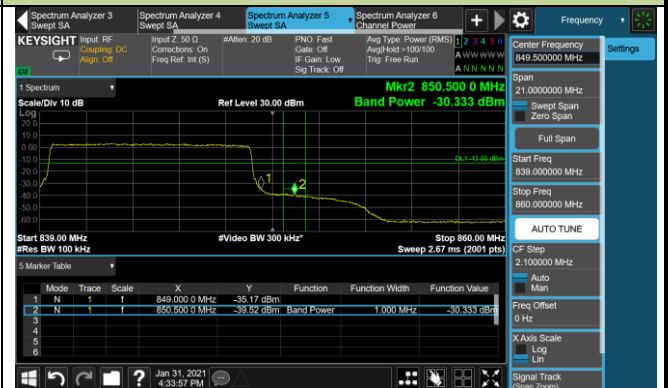

Upper Band Edge

10MHz Channel Bandwidth - 1RB

Lower Band Edge

Upper Band Edge

15MHz Channel Bandwidth - 1RB

Lower Band Edge

Upper Band Edge

1.4MHz Channel Bandwidth - Full RB

Lower Band Edge

Upper Band Edge

3MHz Channel Bandwidth - Full RB

Lower Band Edge

Upper Band Edge

5MHz Channel Bandwidth - Full RB

Lower Band Edge

Upper Band Edge

10MHz Channel Bandwidth - Full RB

Lower Band Edge

Upper Band Edge

15MHz Channel Bandwidth - Full RB

Lower Band Edge

Upper Band Edge

Product	LTE Module	Test Site	WZ-SR6
Test Engineer	Cloud Guo	Test Date	2021/02/18
Test Band	LTE Band 7	Test Result	Pass