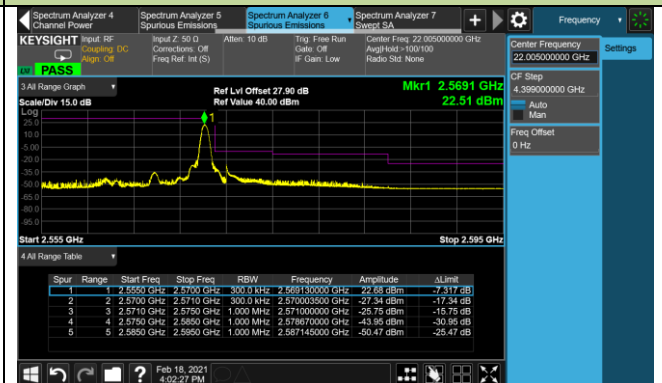

10MHz Channel Bandwidth - Full RB

Lower Band Edge

Upper Band Edge

15MHz Channel Bandwidth - Full RB

Lower Band Edge

Upper Band Edge

Product	LTE Module	Test Site	WZ-SR6
Test Engineer	Cloud Guo	Test Date	2021/02/18
Test Band	LTE Band 7	Test Result	Pass

5MHz Channel Bandwidth - 1RB

5MHz Channel Bandwidth - 1RB

10MHz Channel Bandwidth - 1RB

10MHz Channel Bandwidth - 1RB

Upper Band Edge

Upper Extended Band Edge

15MHz Channel Bandwidth - 1RB

Lower Band Edge

Upper Band Edge

20MHz Channel Bandwidth - 1RB

Lower Band Edge

Upper Band Edge

5MHz Channel Bandwidth - Full RB

Lower Band Edge

Upper Band Edge

10MHz Channel Bandwidth - Full RB