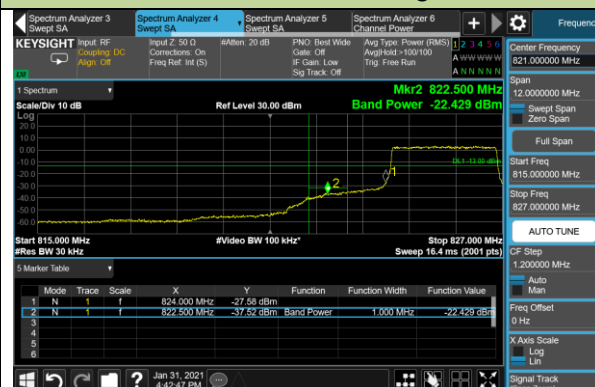

Lower Band Edge

Upper Band Edge

3MHz Channel Bandwidth - Full RB

Lower Band Edge

Upper Band Edge

5MHz Channel Bandwidth - Full RB

Lower Band Edge

Upper Band Edge

10MHz Channel Bandwidth - Full RB

Lower Band Edge

Upper Band Edge

15MHz Channel Bandwidth - Full RB

Lower Band Edge

Upper Band Edge

Product	LTE Module	Test Site	WZ-SR6
Test Engineer	Cloud Guo	Test Date	2021/02/18
Test Band	LTE Band 7	Test Result	Pass