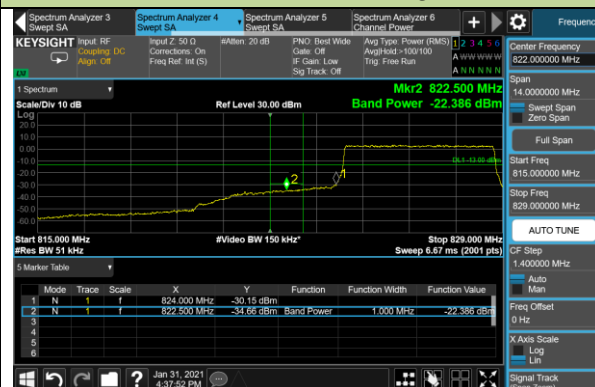

Lower Band Edge

Upper Band Edge

3MHz Channel Bandwidth - Full RB

Lower Band Edge

Upper Band Edge

5MHz Channel Bandwidth - Full RB

Lower Band Edge

Upper Band Edge

10MHz Channel Bandwidth - Full RB

Lower Band Edge

Upper Band Edge

15MHz Channel Bandwidth - Full RB

Lower Band Edge

Upper Band Edge

Product	LTE Module	Test Site	WZ-SR6
Test Engineer	Cloud Guo	Test Date	2021/02/18
Test Band	LTE Band 7	Test Result	Pass