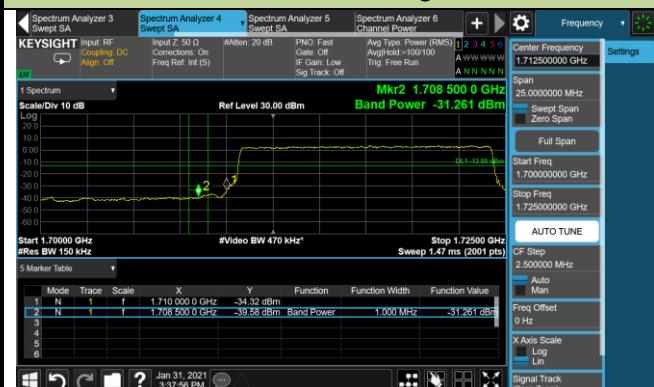

Upper Band Edge

1.4MHz Channel Bandwidth - Full RB

Lower Band Edge

Upper Band Edge

3MHz Channel Bandwidth - Full RB

Lower Band Edge

Upper Band Edge

5MHz Channel Bandwidth - Full RB

Lower Band Edge

Upper Band Edge

10MHz Channel Bandwidth - Full RB

Lower Band Edge

Upper Band Edge

15MHz Channel Bandwidth - Full RB

Lower Band Edge

Upper Band Edge

20MHz Channel Bandwidth - Full RB

Lower Band Edge

Upper Band Edge

Product	LTE Module	Test Site	WZ-SR6
Test Engineer	Cloud Guo	Test Date	2021/01/31 ~ 2021/02/18
Test Band	LTE Band 66	Test Result	Pass

1.4MHz Channel Bandwidth - 1RB