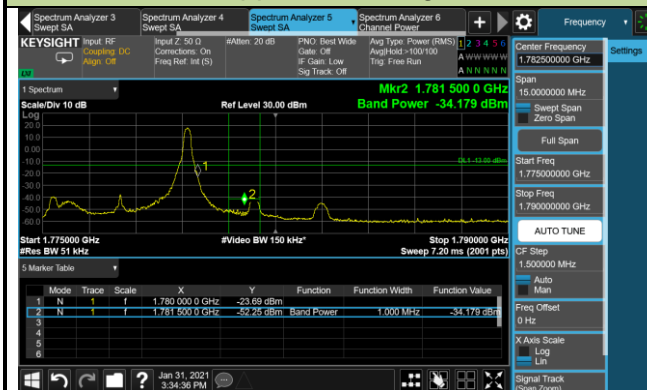

20MHz Channel Bandwidth - Full RB

Lower Band Edge

Upper Band Edge

Product	LTE Module	Test Site	WZ-SR6
Test Engineer	Cloud Guo	Test Date	2021/01/31 ~ 2021/02/18
Test Band	LTE Band 66	Test Result	Pass

1.4MHz Channel Bandwidth - 1RB

Upper Band Edge

3MHz Channel Bandwidth - 1RB

Upper Band Edge

5MHz Channel Bandwidth - 1RB

Upper Band Edge

10MHz Channel Bandwidth - 1RB

Upper Band Edge

15MHz Channel Bandwidth - 1RB

Upper Band Edge

20MHz Channel Bandwidth - 1RB

Upper Band Edge

1.4MHz Channel Bandwidth - Full RB

Upper Band Edge

3MHz Channel Bandwidth - Full RB

Upper Band Edge

5MHz Channel Bandwidth - Full RB

Upper Band Edge

10MHz Channel Bandwidth - Full RB

Upper Band Edge

15MHz Channel Bandwidth - Full RB

Upper Band Edge

20MHz Channel Bandwidth - Full RB

Upper Band Edge

Product	LTE Module	Test Site	WZ-SR6
Test Engineer	Cloud Guo	Test Date	2021/01/31
Test Band	LTE Band 5/26	Test Result	Pass