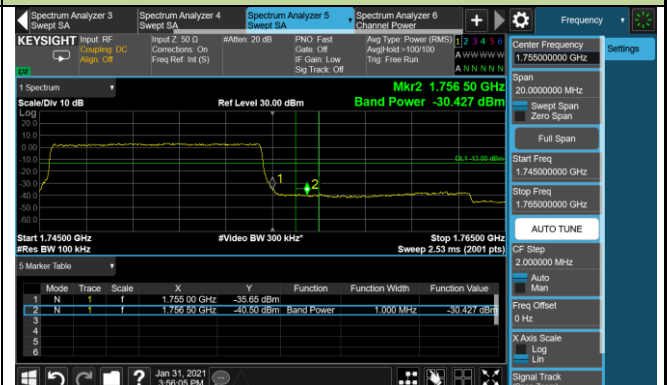

Upper Band Edge

1.4MHz Channel Bandwidth - Full RB

Lower Band Edge

Upper Band Edge

3MHz Channel Bandwidth - Full RB

Lower Band Edge

Upper Band Edge

5MHz Channel Bandwidth - Full RB

Lower Band Edge

Upper Band Edge

10MHz Channel Bandwidth - Full RB

Lower Band Edge

Upper Band Edge

15MHz Channel Bandwidth - Full RB

Lower Band Edge

Upper Band Edge

20MHz Channel Bandwidth - Full RB

Lower Band Edge

Upper Band Edge

Product	LTE Module	Test Site	WZ-SR6
Test Engineer	Cloud Guo	Test Date	2021/01/31 ~ 2021/02/18
Test Band	LTE Band 66	Test Result	Pass

1.4MHz Channel Bandwidth - 1RB