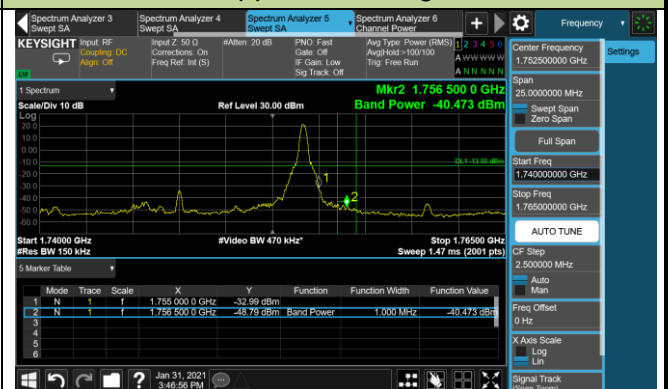

10MHz Channel Bandwidth - 1RB

Lower Band Edge

Upper Band Edge

15MHz Channel Bandwidth - 1RB

Lower Band Edge

Upper Band Edge

20MHz Channel Bandwidth - 1RB

Lower Band Edge

Upper Band Edge

1.4MHz Channel Bandwidth - Full RB

Lower Band Edge

Upper Band Edge

3MHz Channel Bandwidth - Full RB

Lower Band Edge

Upper Band Edge

5MHz Channel Bandwidth - Full RB

Lower Band Edge

Upper Band Edge

10MHz Channel Bandwidth - Full RB

Lower Band Edge

Upper Band Edge

15MHz Channel Bandwidth - Full RB

Lower Band Edge

Upper Band Edge

20MHz Channel Bandwidth - Full RB

Lower Band Edge

Upper Band Edge

Product	LTE Module	Test Site	WZ-SR6
Test Engineer	Cloud Guo	Test Date	2021/01/31 ~ 2021/02/18
Test Band	LTE Band 66	Test Result	Pass

1.4MHz Channel Bandwidth - 1RB