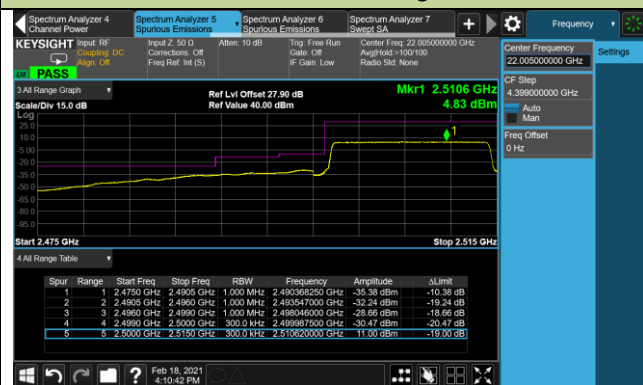

Upper Band Edge

20MHz Channel Bandwidth - 1RB

Lower Band Edge

Upper Band Edge

5MHz Channel Bandwidth - Full RB

Lower Band Edge

Upper Band Edge

10MHz Channel Bandwidth - Full RB

Lower Band Edge

Upper Band Edge

15MHz Channel Bandwidth - Full RB

Lower Band Edge

Upper Band Edge