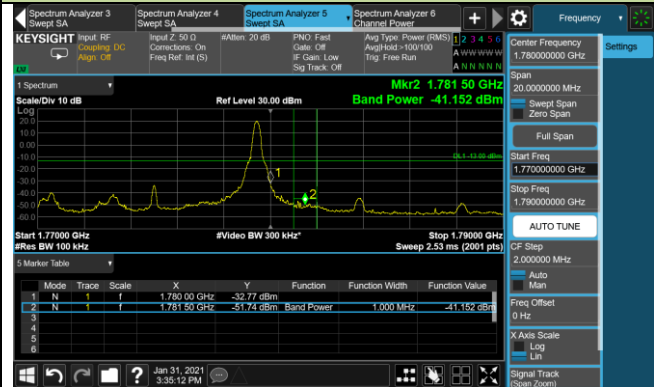

20MHz Channel Bandwidth - Full RB

Lower Band Edge

Upper Band Edge

Product	LTE Module	Test Site	WZ-SR6
Test Engineer	Cloud Guo	Test Date	2021/01/31 ~ 2021/02/18
Test Band	LTE Band 66	Test Result	Pass

1.4MHz Channel Bandwidth - 1RB

Upper Band Edge

3MHz Channel Bandwidth - 1RB

Upper Band Edge

5MHz Channel Bandwidth - 1RB

Upper Band Edge

10MHz Channel Bandwidth - 1RB

Upper Band Edge

15MHz Channel Bandwidth - 1RB

Upper Band Edge

20MHz Channel Bandwidth - 1RB

Upper Band Edge

1.4MHz Channel Bandwidth - Full RB

Upper Band Edge

3MHz Channel Bandwidth - Full RB

Upper Band Edge

5MHz Channel Bandwidth - Full RB

Upper Band Edge

10MHz Channel Bandwidth - Full RB

Upper Band Edge

15MHz Channel Bandwidth - Full RB

Upper Band Edge

20MHz Channel Bandwidth - Full RB

Upper Band Edge

Product	LTE Module	Test Site	WZ-SR6
Test Engineer	Cloud Guo	Test Date	2021/01/31
Test Band	LTE Band 5/26	Test Result	Pass