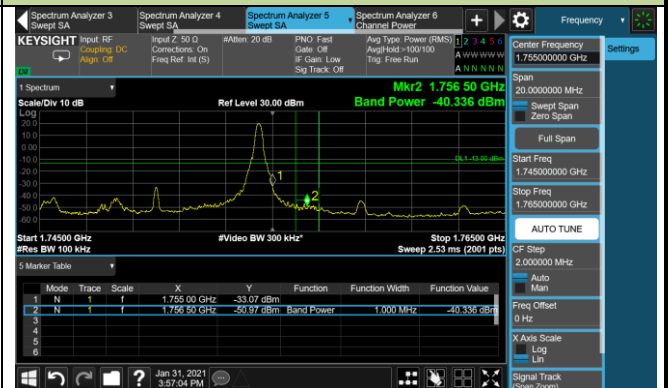

10MHz Channel Bandwidth - 1RB

Lower Band Edge

Upper Band Edge

15MHz Channel Bandwidth - 1RB

Lower Band Edge

Upper Band Edge

20MHz Channel Bandwidth - 1RB

Lower Band Edge

Upper Band Edge

1.4MHz Channel Bandwidth - Full RB

Lower Band Edge

Upper Band Edge

3MHz Channel Bandwidth - Full RB

Lower Band Edge

Upper Band Edge

5MHz Channel Bandwidth - Full RB

Lower Band Edge

Upper Band Edge

10MHz Channel Bandwidth - Full RB

Lower Band Edge

Upper Band Edge

15MHz Channel Bandwidth - Full RB

Lower Band Edge

Upper Band Edge

20MHz Channel Bandwidth - Full RB

Lower Band Edge

Upper Band Edge

Product	LTE Module	Test Site	WZ-SR6
Test Engineer	Cloud Guo	Test Date	2021/01/31 ~ 2021/02/18
Test Band	LTE Band 66	Test Result	Pass

1.4MHz Channel Bandwidth - 1RB