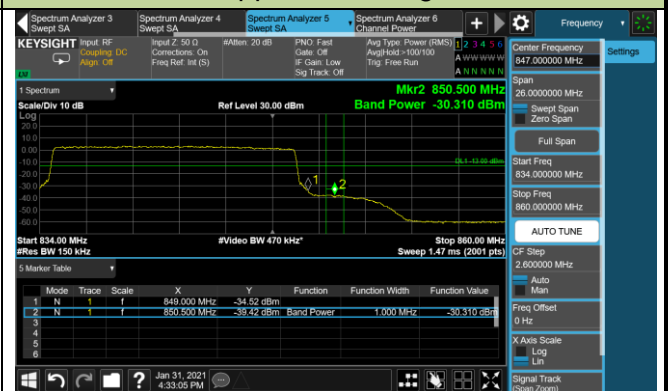

Lower Band Edge

Upper Band Edge

3MHz Channel Bandwidth - Full RB

Lower Band Edge

Upper Band Edge

5MHz Channel Bandwidth - Full RB

Lower Band Edge

Upper Band Edge

10MHz Channel Bandwidth - Full RB

Lower Band Edge

Upper Band Edge

15MHz Channel Bandwidth - Full RB

Lower Band Edge

Upper Band Edge

Product	LTE Module	Test Site	WZ-SR6
Test Engineer	Cloud Guo	Test Date	2021/02/18
Test Band	LTE Band 7	Test Result	Pass

5MHz Channel Bandwidth - 1RB

5MHz Channel Bandwidth - 1RB

10MHz Channel Bandwidth - 1RB

10MHz Channel Bandwidth - 1RB

Upper Band Edge

Upper Extended Band Edge

15MHz Channel Bandwidth - 1RB

Lower Band Edge