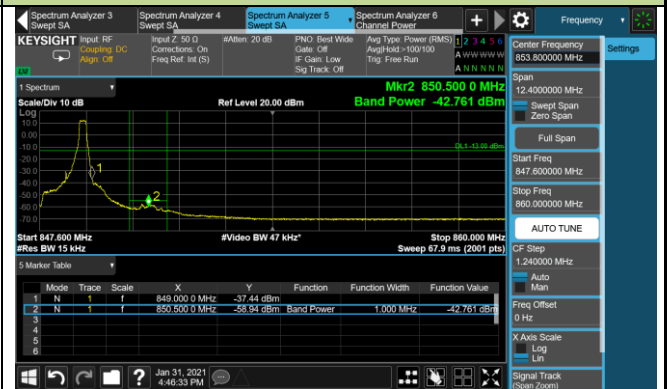

Upper Band Edge

10MHz Channel Bandwidth - Full RB

Upper Band Edge

15MHz Channel Bandwidth - Full RB

Upper Band Edge

20MHz Channel Bandwidth - Full RB

Upper Band Edge

Product	LTE Module	Test Site	WZ-SR6
Test Engineer	Cloud Guo	Test Date	2021/01/31
Test Band	LTE Band 5/26	Test Result	Pass

1.4MHz Channel Bandwidth - 1RB

Lower Band Edge

Upper Band Edge

3MHz Channel Bandwidth - 1RB

Lower Band Edge

Upper Band Edge

5MHz Channel Bandwidth - 1RB

Lower Band Edge