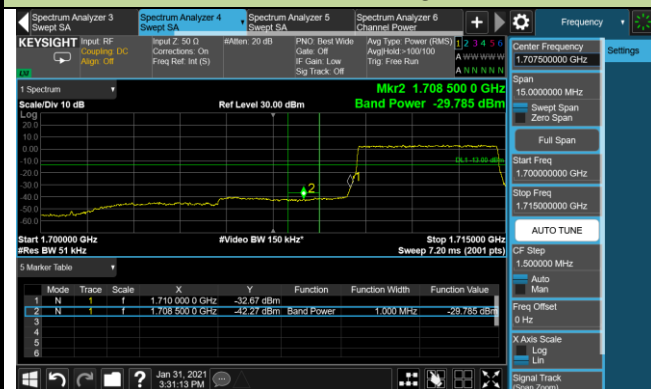

10MHz Channel Bandwidth - 1RB

Lower Band Edge

Upper Band Edge

15MHz Channel Bandwidth - 1RB

Lower Band Edge

Upper Band Edge

20MHz Channel Bandwidth - 1RB

Lower Band Edge

Upper Band Edge

1.4MHz Channel Bandwidth - Full RB

Lower Band Edge

Upper Band Edge

3MHz Channel Bandwidth - Full RB

Lower Band Edge

Upper Band Edge

5MHz Channel Bandwidth - Full RB

Lower Band Edge

Upper Band Edge

10MHz Channel Bandwidth - Full RB

Lower Band Edge

Upper Band Edge

15MHz Channel Bandwidth - Full RB

Lower Band Edge

Upper Band Edge

20MHz Channel Bandwidth - Full RB

Lower Band Edge

Upper Band Edge

Product	LTE Module	Test Site	WZ-SR6
Test Engineer	Cloud Guo	Test Date	2021/01/31 ~ 2021/02/18
Test Band	LTE Band 66	Test Result	Pass

1.4MHz Channel Bandwidth - 1RB