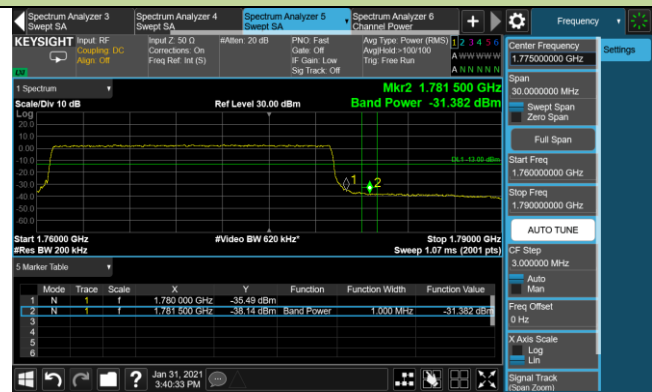

Upper Band Edge

10MHz Channel Bandwidth - Full RB

Upper Band Edge

15MHz Channel Bandwidth - Full RB

Upper Band Edge

20MHz Channel Bandwidth - Full RB

Upper Band Edge

Product	LTE Module	Test Site	WZ-SR6
Test Engineer	Cloud Guo	Test Date	2021/01/31
Test Band	LTE Band 5/26	Test Result	Pass

1.4MHz Channel Bandwidth - 1RB

Lower Band Edge

Upper Band Edge

3MHz Channel Bandwidth - 1RB

Lower Band Edge

Upper Band Edge

5MHz Channel Bandwidth - 1RB

Lower Band Edge