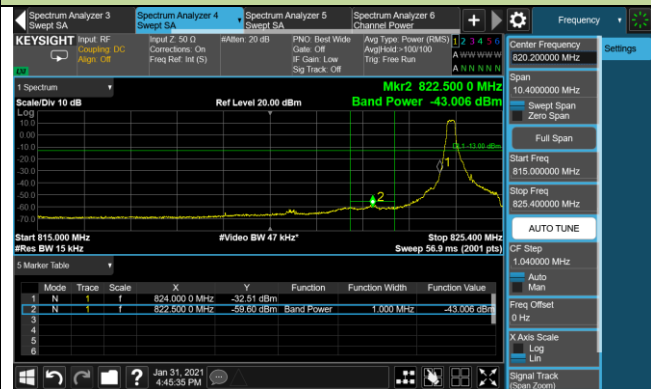

Upper Band Edge

10MHz Channel Bandwidth - Full RB

Upper Band Edge

15MHz Channel Bandwidth - Full RB

Upper Band Edge

20MHz Channel Bandwidth - Full RB

Upper Band Edge

Product	LTE Module	Test Site	WZ-SR6
Test Engineer	Cloud Guo	Test Date	2021/01/31
Test Band	LTE Band 5/26	Test Result	Pass

1.4MHz Channel Bandwidth - 1RB

Lower Band Edge

Upper Band Edge

3MHz Channel Bandwidth - 1RB

Lower Band Edge

Upper Band Edge

5MHz Channel Bandwidth - 1RB

Lower Band Edge