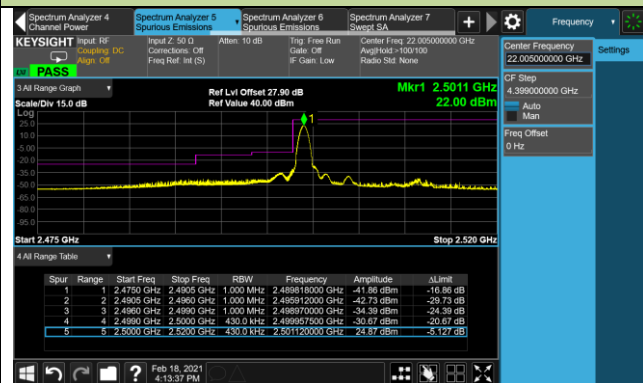

10MHz Channel Bandwidth - Full RB

Lower Band Edge

Upper Band Edge

15MHz Channel Bandwidth - Full RB

Lower Band Edge

Upper Band Edge

Product	LTE Module	Test Site	WZ-SR6
Test Engineer	Cloud Guo	Test Date	2021/02/18
Test Band	LTE Band 7	Test Result	Pass

5MHz Channel Bandwidth - 1RB

5MHz Channel Bandwidth - 1RB

10MHz Channel Bandwidth - 1RB

10MHz Channel Bandwidth - 1RB

Upper Band Edge

Upper Extended Band Edge

15MHz Channel Bandwidth - 1RB

Lower Band Edge

Upper Band Edge

20MHz Channel Bandwidth - 1RB

Lower Band Edge

Upper Band Edge

5MHz Channel Bandwidth - Full RB

Lower Band Edge

Upper Band Edge

10MHz Channel Bandwidth - Full RB