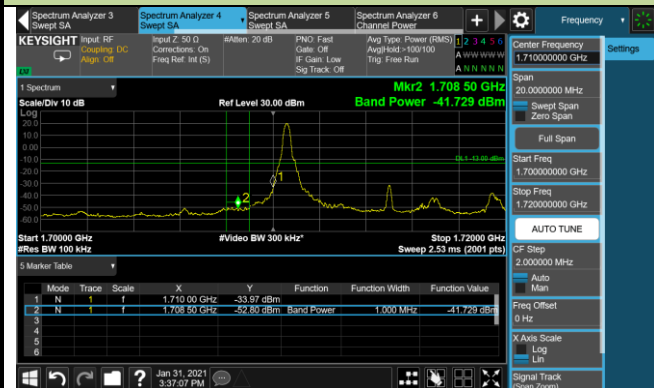

10MHz Channel Bandwidth - 1RB

Lower Band Edge

Upper Band Edge

15MHz Channel Bandwidth - 1RB

Lower Band Edge

Upper Band Edge

20MHz Channel Bandwidth - 1RB

Lower Band Edge

Upper Band Edge

1.4MHz Channel Bandwidth - Full RB

Lower Band Edge

Upper Band Edge

3MHz Channel Bandwidth - Full RB

Lower Band Edge

Upper Band Edge

5MHz Channel Bandwidth - Full RB

Lower Band Edge

Upper Band Edge

10MHz Channel Bandwidth - Full RB

Lower Band Edge

Upper Band Edge

15MHz Channel Bandwidth - Full RB

Lower Band Edge

Upper Band Edge

20MHz Channel Bandwidth - Full RB

Lower Band Edge

Upper Band Edge

Product	LTE Module	Test Site	WZ-SR6
Test Engineer	Cloud Guo	Test Date	2021/01/31 ~ 2021/02/18
Test Band	LTE Band 66	Test Result	Pass

1.4MHz Channel Bandwidth - 1RB