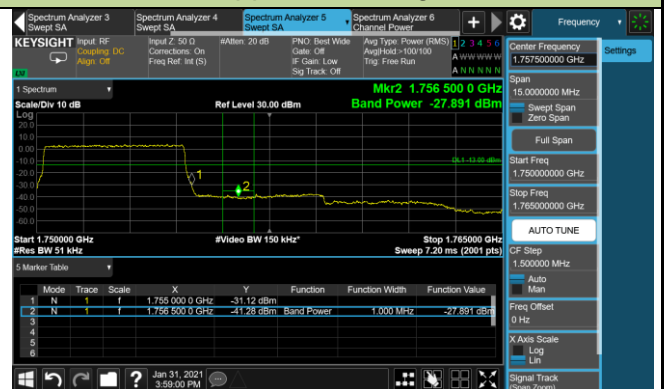

10MHz Channel Bandwidth - 1RB

Lower Band Edge

Upper Band Edge

15MHz Channel Bandwidth - 1RB

Lower Band Edge

Upper Band Edge

20MHz Channel Bandwidth - 1RB

Lower Band Edge

Upper Band Edge

1.4MHz Channel Bandwidth - Full RB

Lower Band Edge

Upper Band Edge

3MHz Channel Bandwidth - Full RB

Lower Band Edge

Upper Band Edge

5MHz Channel Bandwidth - Full RB

Lower Band Edge

Upper Band Edge

10MHz Channel Bandwidth - Full RB

Lower Band Edge

Upper Band Edge

15MHz Channel Bandwidth - Full RB

Lower Band Edge

Upper Band Edge

20MHz Channel Bandwidth - Full RB

Lower Band Edge

Upper Band Edge

Product	LTE Module	Test Site	WZ-SR6
Test Engineer	Cloud Guo	Test Date	2021/01/31 ~ 2021/02/18
Test Band	LTE Band 66	Test Result	Pass

1.4MHz Channel Bandwidth - 1RB