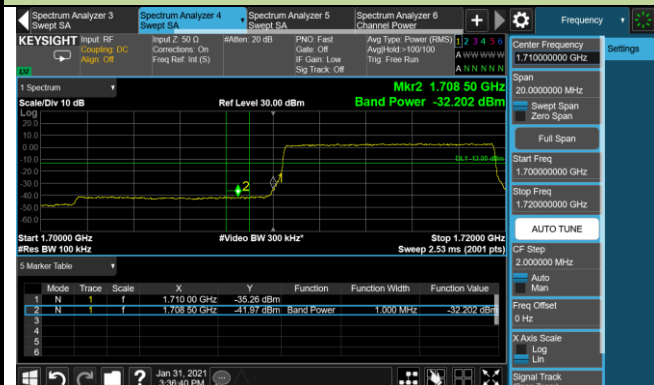

Upper Band Edge

1.4MHz Channel Bandwidth - Full RB

Lower Band Edge

Upper Band Edge

3MHz Channel Bandwidth - Full RB

Lower Band Edge

Upper Band Edge

5MHz Channel Bandwidth - Full RB

Lower Band Edge

Upper Band Edge

10MHz Channel Bandwidth - Full RB

Lower Band Edge

Upper Band Edge

15MHz Channel Bandwidth - Full RB

Lower Band Edge

Upper Band Edge

20MHz Channel Bandwidth - Full RB

Lower Band Edge

Upper Band Edge

Product	LTE Module	Test Site	WZ-SR6
Test Engineer	Cloud Guo	Test Date	2021/01/31 ~ 2021/02/18
Test Band	LTE Band 66	Test Result	Pass

1.4MHz Channel Bandwidth - 1RB