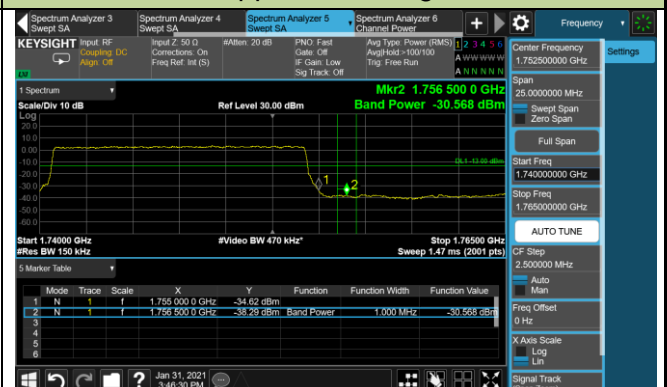

Upper Band Edge

1.4MHz Channel Bandwidth - Full RB

Lower Band Edge

Upper Band Edge

3MHz Channel Bandwidth - Full RB

Lower Band Edge

Upper Band Edge

5MHz Channel Bandwidth - Full RB

Lower Band Edge

Upper Band Edge

10MHz Channel Bandwidth - Full RB

Lower Band Edge

Upper Band Edge

15MHz Channel Bandwidth - Full RB

Lower Band Edge

Upper Band Edge

20MHz Channel Bandwidth - Full RB

Lower Band Edge

Upper Band Edge

Product	LTE Module	Test Site	WZ-SR6
Test Engineer	Cloud Guo	Test Date	2021/01/31 ~ 2021/02/18
Test Band	LTE Band 66	Test Result	Pass

1.4MHz Channel Bandwidth - 1RB