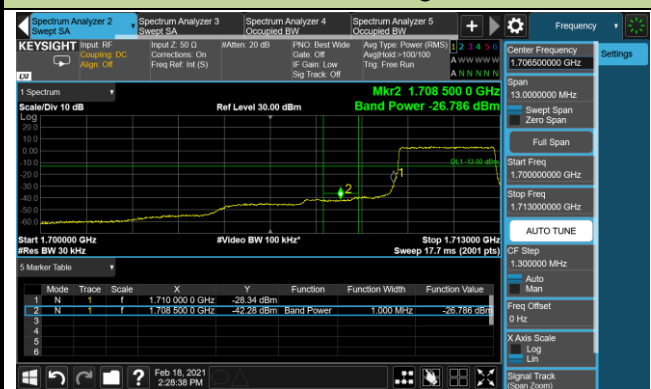

10MHz Channel Bandwidth - 1RB

Lower Band Edge

Upper Band Edge

15MHz Channel Bandwidth - 1RB

Lower Band Edge

Upper Band Edge

20MHz Channel Bandwidth - 1RB

Lower Band Edge

Upper Band Edge

1.4MHz Channel Bandwidth - Full RB

Lower Band Edge

Upper Band Edge

3MHz Channel Bandwidth - Full RB

Lower Band Edge

Upper Band Edge

5MHz Channel Bandwidth - Full RB

Lower Band Edge

Upper Band Edge

10MHz Channel Bandwidth - Full RB

Lower Band Edge

Upper Band Edge

15MHz Channel Bandwidth - Full RB

Lower Band Edge

Upper Band Edge

20MHz Channel Bandwidth - Full RB

Lower Band Edge

Upper Band Edge

Product	LTE Module	Test Site	WZ-SR6
Test Engineer	Cloud Guo	Test Date	2021/01/31 ~ 2021/02/18
Test Band	LTE Band 66	Test Result	Pass

1.4MHz Channel Bandwidth - 1RB