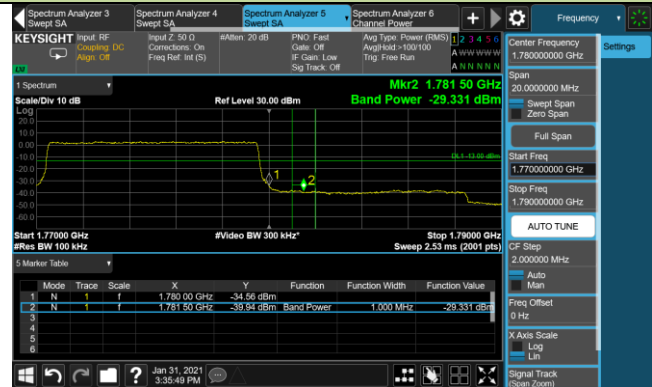

20MHz Channel Bandwidth - Full RB

Lower Band Edge

Upper Band Edge

Product	LTE Module	Test Site	WZ-SR6
Test Engineer	Cloud Guo	Test Date	2021/01/31 ~ 2021/02/18
Test Band	LTE Band 66	Test Result	Pass

1.4MHz Channel Bandwidth - 1RB

Upper Band Edge

20MHz Channel Bandwidth - 1RB

Upper Band Edge

1.4MHz Channel Bandwidth - Full RB

Upper Band Edge

3MHz Channel Bandwidth - Full RB

Upper Band Edge

5MHz Channel Bandwidth - Full RB

Upper Band Edge

10MHz Channel Bandwidth - Full RB

Upper Band Edge

15MHz Channel Bandwidth - Full RB

Upper Band Edge

20MHz Channel Bandwidth - Full RB

Upper Band Edge

Product	LTE Module	Test Site	WZ-SR6
Test Engineer	Cloud Guo	Test Date	2021/01/31
Test Band	LTE Band 5/26	Test Result	Pass