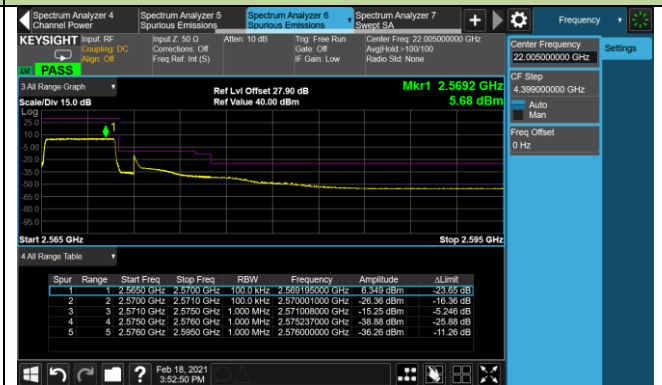

5MHz Channel Bandwidth - 1RB

5MHz Channel Bandwidth - 1RB

10MHz Channel Bandwidth - 1RB

10MHz Channel Bandwidth - 1RB

Upper Band Edge

Upper Extended Band Edge

15MHz Channel Bandwidth - 1RB

Lower Band Edge

Upper Band Edge

20MHz Channel Bandwidth - 1RB

Lower Band Edge

Upper Band Edge

5MHz Channel Bandwidth - Full RB

Lower Band Edge

Upper Band Edge

10MHz Channel Bandwidth - Full RB

Lower Band Edge

Upper Band Edge

15MHz Channel Bandwidth - Full RB

Lower Band Edge

Upper Band Edge