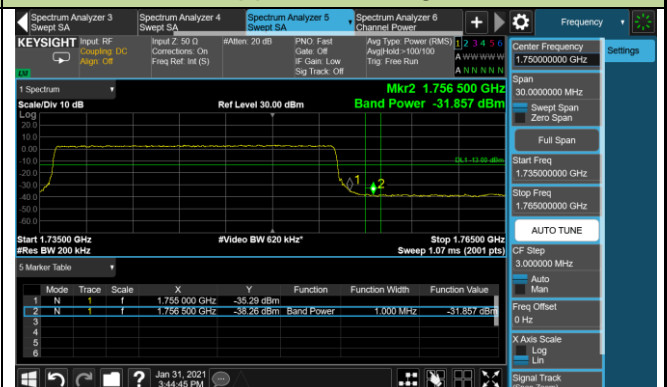

Upper Band Edge

1.4MHz Channel Bandwidth - Full RB

Lower Band Edge

Upper Band Edge

3MHz Channel Bandwidth - Full RB

Lower Band Edge

Upper Band Edge

5MHz Channel Bandwidth - Full RB

Lower Band Edge

Upper Band Edge

10MHz Channel Bandwidth - Full RB

Lower Band Edge

Upper Band Edge

15MHz Channel Bandwidth - Full RB

Lower Band Edge

Upper Band Edge

20MHz Channel Bandwidth - Full RB

Lower Band Edge

Upper Band Edge

Product	LTE Module	Test Site	WZ-SR6
Test Engineer	Cloud Guo	Test Date	2021/01/31 ~ 2021/02/18
Test Band	LTE Band 66	Test Result	Pass

1.4MHz Channel Bandwidth - 1RB