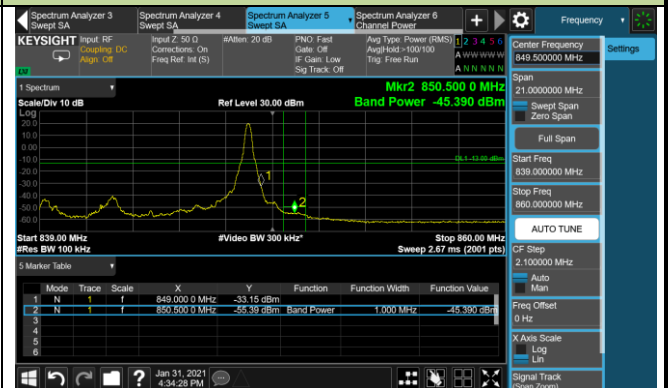

Upper Band Edge

10MHz Channel Bandwidth - 1RB

Lower Band Edge

Upper Band Edge

15MHz Channel Bandwidth - 1RB

Lower Band Edge

Upper Band Edge

1.4MHz Channel Bandwidth - Full RB

Lower Band Edge

Upper Band Edge

3MHz Channel Bandwidth - Full RB

Lower Band Edge

Upper Band Edge

5MHz Channel Bandwidth - Full RB

Lower Band Edge

Upper Band Edge