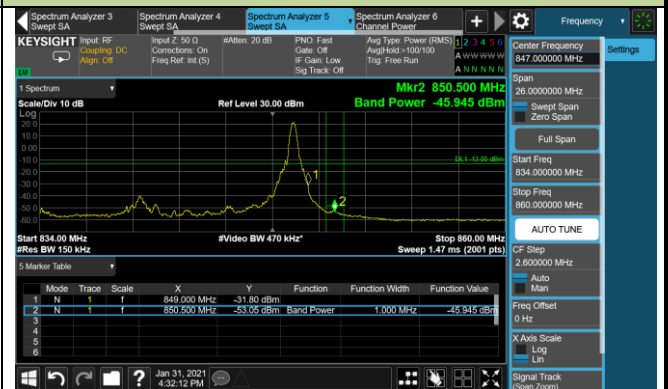

1.4MHz Channel Bandwidth - 1RB

Lower Band Edge

Upper Band Edge

3MHz Channel Bandwidth - 1RB

Lower Band Edge

Upper Band Edge

5MHz Channel Bandwidth - 1RB

Lower Band Edge

Upper Band Edge

10MHz Channel Bandwidth - 1RB

Lower Band Edge

Upper Band Edge

15MHz Channel Bandwidth - 1RB

Lower Band Edge

Upper Band Edge

1.4MHz Channel Bandwidth - Full RB

Lower Band Edge

Upper Band Edge

3MHz Channel Bandwidth - Full RB

Lower Band Edge

Upper Band Edge

5MHz Channel Bandwidth - Full RB

Lower Band Edge

Upper Band Edge