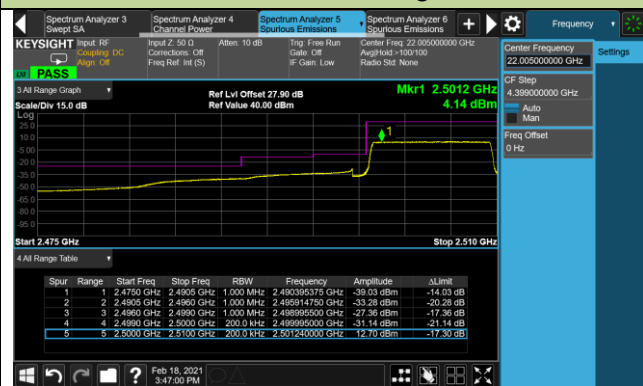

10MHz Channel Bandwidth - Full RB

Lower Band Edge

Upper Band Edge

15MHz Channel Bandwidth - Full RB

Lower Band Edge

Upper Band Edge

Product	LTE Module	Test Site	WZ-SR6
Test Engineer	Cloud Guo	Test Date	2021/02/18
Test Band	LTE Band 7	Test Result	Pass

5MHz Channel Bandwidth - 1RB

5MHz Channel Bandwidth - 1RB

10MHz Channel Bandwidth - 1RB

10MHz Channel Bandwidth - 1RB

Upper Band Edge

Upper Extended Band Edge

15MHz Channel Bandwidth - 1RB

Lower Band Edge

Upper Band Edge

20MHz Channel Bandwidth - 1RB

Lower Band Edge

Upper Band Edge

5MHz Channel Bandwidth - Full RB

Lower Band Edge

Upper Band Edge

10MHz Channel Bandwidth - Full RB

Lower Band Edge

Upper Band Edge

15MHz Channel Bandwidth - Full RB

Lower Band Edge

Upper Band Edge