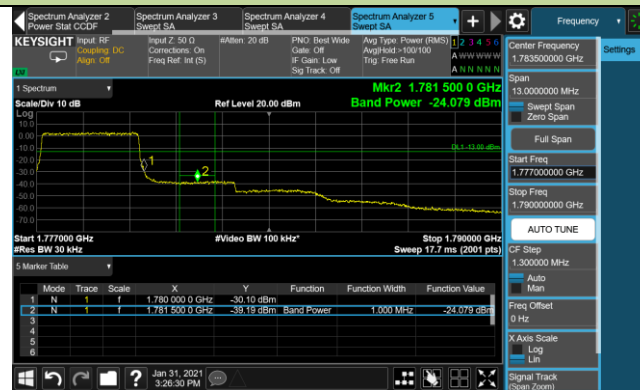

20MHz Channel Bandwidth - Full RB

Lower Band Edge

Upper Band Edge

Product	LTE Module	Test Site	WZ-SR6
Test Engineer	Cloud Guo	Test Date	2021/01/31 ~ 2021/02/18
Test Band	LTE Band 66	Test Result	Pass

1.4MHz Channel Bandwidth - 1RB

Upper Band Edge

20MHz Channel Bandwidth - 1RB

Upper Band Edge

1.4MHz Channel Bandwidth - Full RB

Upper Band Edge

3MHz Channel Bandwidth - Full RB

Upper Band Edge

5MHz Channel Bandwidth - Full RB

Upper Band Edge

10MHz Channel Bandwidth - Full RB

Upper Band Edge

15MHz Channel Bandwidth - Full RB

Upper Band Edge

20MHz Channel Bandwidth - Full RB

Upper Band Edge

Product	LTE Module	Test Site	WZ-SR6
Test Engineer	Cloud Guo	Test Date	2021/01/31
Test Band	LTE Band 5/26	Test Result	Pass