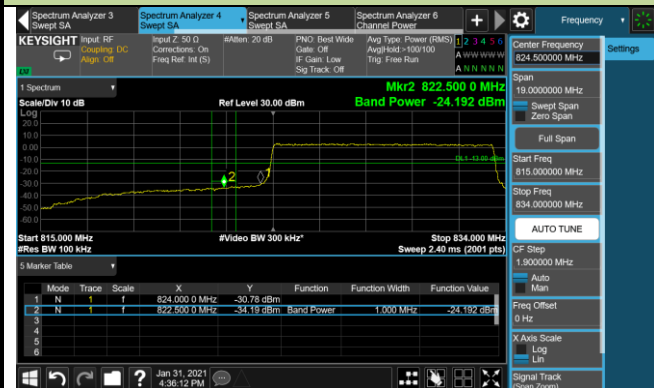

Lower Band Edge

Upper Band Edge

3MHz Channel Bandwidth - Full RB

Lower Band Edge

Upper Band Edge

5MHz Channel Bandwidth - Full RB

Lower Band Edge

Upper Band Edge

10MHz Channel Bandwidth - Full RB

Lower Band Edge

Upper Band Edge

15MHz Channel Bandwidth - Full RB

Lower Band Edge

Upper Band Edge

Product	LTE Module	Test Site	WZ-SR6
Test Engineer	Cloud Guo	Test Date	2021/02/18
Test Band	LTE Band 7	Test Result	Pass