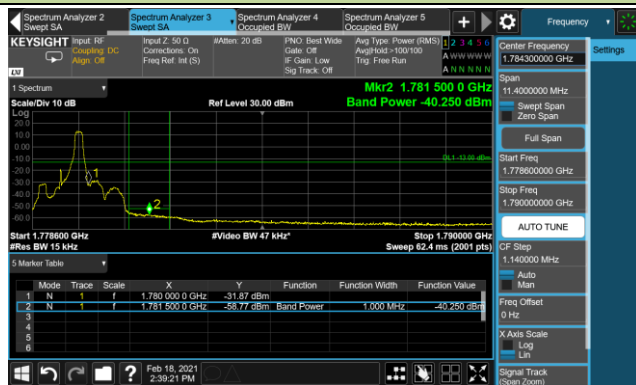

20MHz Channel Bandwidth - Full RB

Lower Band Edge

Upper Band Edge

Product	LTE Module	Test Site	WZ-SR6
Test Engineer	Cloud Guo	Test Date	2021/01/31 ~ 2021/02/18
Test Band	LTE Band 66	Test Result	Pass

1.4MHz Channel Bandwidth - 1RB

Upper Band Edge

3MHz Channel Bandwidth - 1RB

Upper Band Edge

5MHz Channel Bandwidth - 1RB

Upper Band Edge

10MHz Channel Bandwidth - 1RB

Upper Band Edge

15MHz Channel Bandwidth - 1RB