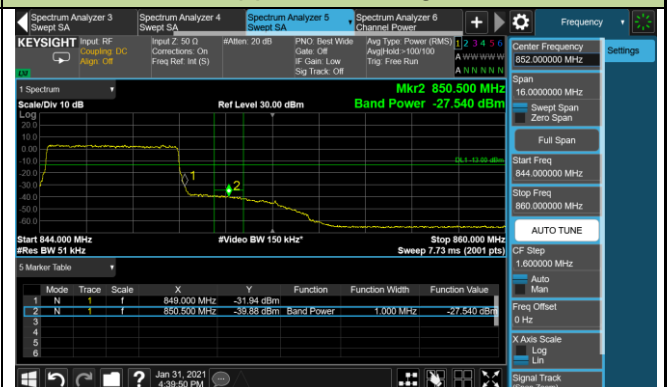

Upper Band Edge

10MHz Channel Bandwidth - 1RB

Lower Band Edge

Upper Band Edge

15MHz Channel Bandwidth - 1RB

Lower Band Edge

Upper Band Edge

1.4MHz Channel Bandwidth - Full RB

Lower Band Edge

Upper Band Edge

3MHz Channel Bandwidth - Full RB

Lower Band Edge

Upper Band Edge

5MHz Channel Bandwidth - Full RB

Lower Band Edge

Upper Band Edge

10MHz Channel Bandwidth - Full RB

Lower Band Edge

Upper Band Edge

15MHz Channel Bandwidth - Full RB

Lower Band Edge

Upper Band Edge

Product	LTE Module	Test Site	WZ-SR6
Test Engineer	Cloud Guo	Test Date	2021/02/18
Test Band	LTE Band 7	Test Result	Pass