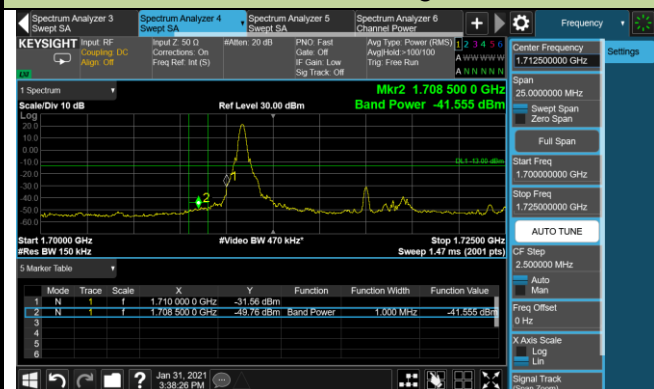

10MHz Channel Bandwidth - 1RB

Lower Band Edge

Upper Band Edge

15MHz Channel Bandwidth - 1RB

Lower Band Edge

Upper Band Edge

20MHz Channel Bandwidth - 1RB

Lower Band Edge

Upper Band Edge

1.4MHz Channel Bandwidth - Full RB

Lower Band Edge

Upper Band Edge

3MHz Channel Bandwidth - Full RB

Lower Band Edge

Upper Band Edge

5MHz Channel Bandwidth - Full RB

Lower Band Edge

Upper Band Edge

10MHz Channel Bandwidth - Full RB

Lower Band Edge

Upper Band Edge

15MHz Channel Bandwidth - Full RB

Lower Band Edge

Upper Band Edge

20MHz Channel Bandwidth - Full RB

Lower Band Edge

Upper Band Edge

Product	LTE Module	Test Site	WZ-SR6
Test Engineer	Cloud Guo	Test Date	2021/01/31 ~ 2021/02/18
Test Band	LTE Band 66	Test Result	Pass

1.4MHz Channel Bandwidth - 1RB