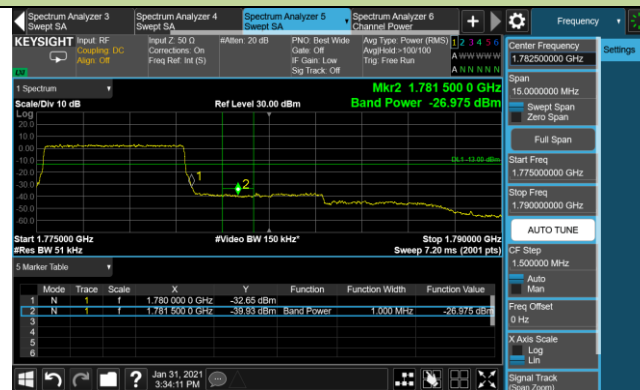

20MHz Channel Bandwidth - Full RB

Lower Band Edge

Upper Band Edge

Product	LTE Module	Test Site	WZ-SR6
Test Engineer	Cloud Guo	Test Date	2021/01/31 ~ 2021/02/18
Test Band	LTE Band 66	Test Result	Pass

1.4MHz Channel Bandwidth - 1RB

Upper Band Edge

20MHz Channel Bandwidth - 1RB

Upper Band Edge

1.4MHz Channel Bandwidth - Full RB

Upper Band Edge

3MHz Channel Bandwidth - Full RB

Upper Band Edge

5MHz Channel Bandwidth - Full RB

Upper Band Edge

10MHz Channel Bandwidth - Full RB

Upper Band Edge

15MHz Channel Bandwidth - Full RB

Upper Band Edge

20MHz Channel Bandwidth - Full RB

Upper Band Edge

Product	LTE Module	Test Site	WZ-SR6
Test Engineer	Cloud Guo	Test Date	2021/01/31
Test Band	LTE Band 5/26	Test Result	Pass