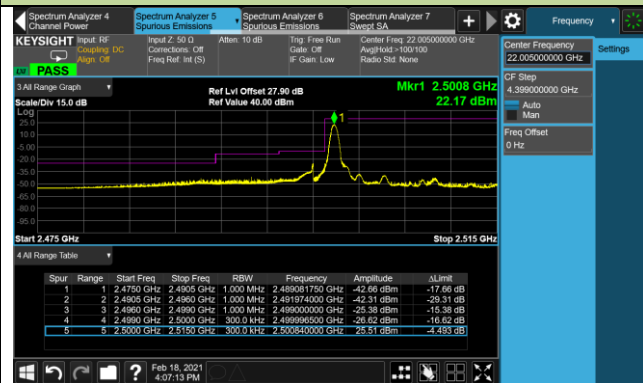

10MHz Channel Bandwidth - Full RB

Lower Band Edge

Upper Band Edge

15MHz Channel Bandwidth - Full RB

Lower Band Edge

Upper Band Edge

Product	LTE Module	Test Site	WZ-SR6
Test Engineer	Cloud Guo	Test Date	2021/02/18
Test Band	LTE Band 7	Test Result	Pass

5MHz Channel Bandwidth - 1RB

5MHz Channel Bandwidth - 1RB

10MHz Channel Bandwidth - 1RB

10MHz Channel Bandwidth - 1RB

Upper Band Edge

Upper Extended Band Edge

15MHz Channel Bandwidth - 1RB

Lower Band Edge

Upper Band Edge

20MHz Channel Bandwidth - 1RB

Lower Band Edge

Upper Band Edge

5MHz Channel Bandwidth - Full RB

Lower Band Edge

Upper Band Edge

10MHz Channel Bandwidth - Full RB