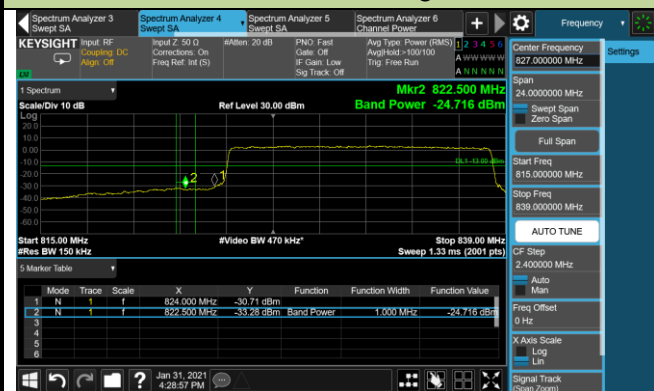

10MHz Channel Bandwidth - Full RB

Lower Band Edge

Upper Band Edge

15MHz Channel Bandwidth - Full RB

Lower Band Edge

Upper Band Edge

Product	LTE Module	Test Site	WZ-SR6
Test Engineer	Cloud Guo	Test Date	2021/02/18
Test Band	LTE Band 7	Test Result	Pass

5MHz Channel Bandwidth - 1RB

5MHz Channel Bandwidth - 1RB

10MHz Channel Bandwidth - 1RB

10MHz Channel Bandwidth - 1RB

Upper Band Edge

Upper Extended Band Edge

15MHz Channel Bandwidth - 1RB

Lower Band Edge