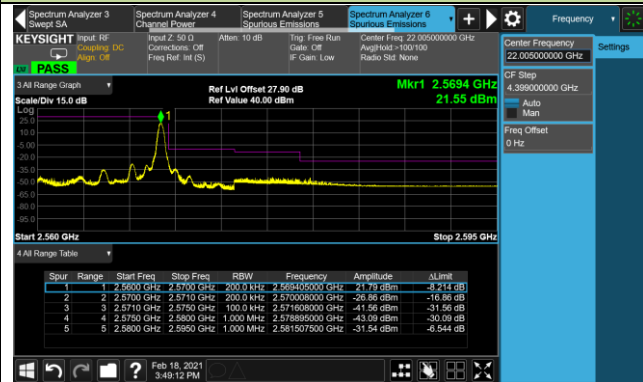

10MHz Channel Bandwidth - Full RB

Lower Band Edge

Upper Band Edge

15MHz Channel Bandwidth - Full RB

Lower Band Edge

Upper Band Edge

Product	LTE Module	Test Site	WZ-SR6
Test Engineer	Cloud Guo	Test Date	2021/02/18
Test Band	LTE Band 7	Test Result	Pass

5MHz Channel Bandwidth - 1RB

5MHz Channel Bandwidth - 1RB

10MHz Channel Bandwidth - 1RB

10MHz Channel Bandwidth - 1RB

Upper Band Edge

Upper Extended Band Edge

15MHz Channel Bandwidth - 1RB

Lower Band Edge

Upper Band Edge

20MHz Channel Bandwidth - 1RB

Lower Band Edge

Upper Band Edge

5MHz Channel Bandwidth - Full RB

Lower Band Edge

Upper Band Edge

10MHz Channel Bandwidth - Full RB