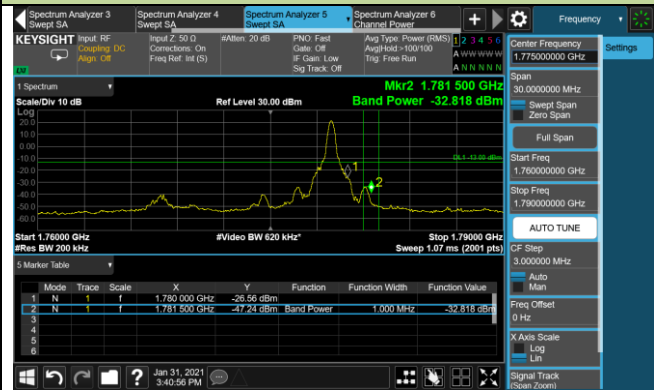

20MHz Channel Bandwidth - Full RB

Lower Band Edge

Upper Band Edge

Product	LTE Module	Test Site	WZ-SR6
Test Engineer	Cloud Guo	Test Date	2021/01/31 ~ 2021/02/18
Test Band	LTE Band 66	Test Result	Pass

1.4MHz Channel Bandwidth - 1RB

Upper Band Edge

3MHz Channel Bandwidth - 1RB

Upper Band Edge

5MHz Channel Bandwidth - 1RB

Upper Band Edge

10MHz Channel Bandwidth - 1RB

Upper Band Edge

15MHz Channel Bandwidth - 1RB

Upper Band Edge

20MHz Channel Bandwidth - 1RB

Upper Band Edge

1.4MHz Channel Bandwidth - Full RB

Upper Band Edge

3MHz Channel Bandwidth - Full RB

Upper Band Edge

5MHz Channel Bandwidth - Full RB

Upper Band Edge

10MHz Channel Bandwidth - Full RB

Upper Band Edge

15MHz Channel Bandwidth - Full RB

Upper Band Edge

20MHz Channel Bandwidth - Full RB

Upper Band Edge

Product	LTE Module	Test Site	WZ-SR6
Test Engineer	Cloud Guo	Test Date	2021/01/31
Test Band	LTE Band 5/26	Test Result	Pass