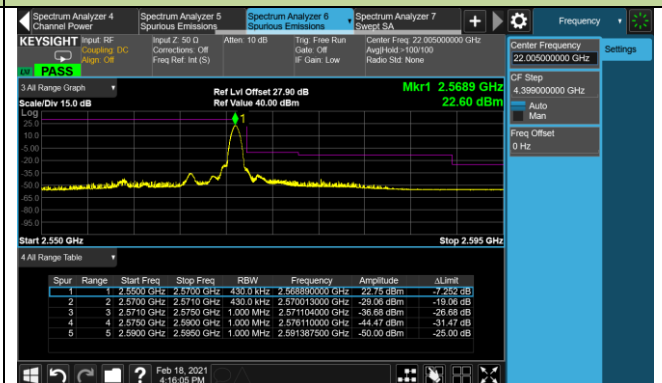

5MHz Channel Bandwidth - 1RB

5MHz Channel Bandwidth - 1RB

10MHz Channel Bandwidth - 1RB

10MHz Channel Bandwidth - 1RB

Upper Band Edge

Upper Extended Band Edge

15MHz Channel Bandwidth - 1RB

Lower Band Edge

Upper Band Edge

20MHz Channel Bandwidth - 1RB

Lower Band Edge

Upper Band Edge

5MHz Channel Bandwidth - Full RB

Lower Band Edge

Upper Band Edge

10MHz Channel Bandwidth - Full RB

Lower Band Edge

Upper Band Edge

15MHz Channel Bandwidth - Full RB

Lower Band Edge

Upper Band Edge