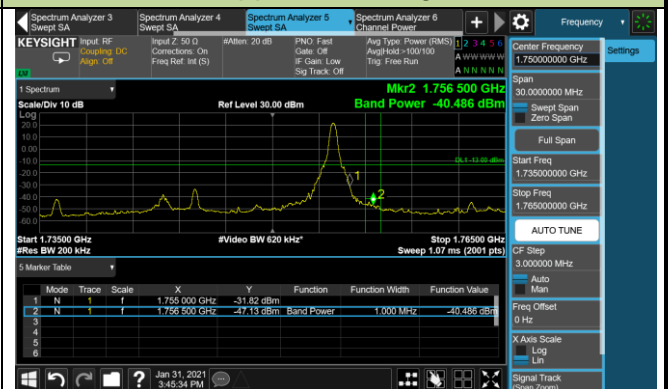

10MHz Channel Bandwidth - 1RB

Lower Band Edge

Upper Band Edge

15MHz Channel Bandwidth - 1RB

Lower Band Edge

Upper Band Edge

20MHz Channel Bandwidth - 1RB

Lower Band Edge

Upper Band Edge

1.4MHz Channel Bandwidth - Full RB

Lower Band Edge

Upper Band Edge

3MHz Channel Bandwidth - Full RB

Lower Band Edge

Upper Band Edge

5MHz Channel Bandwidth - Full RB

Lower Band Edge

Upper Band Edge

10MHz Channel Bandwidth - Full RB

Lower Band Edge

Upper Band Edge

15MHz Channel Bandwidth - Full RB

Lower Band Edge

Upper Band Edge

20MHz Channel Bandwidth - Full RB

Lower Band Edge

Upper Band Edge

Product	LTE Module	Test Site	WZ-SR6
Test Engineer	Cloud Guo	Test Date	2021/01/31 ~ 2021/02/18
Test Band	LTE Band 66	Test Result	Pass

1.4MHz Channel Bandwidth - 1RB