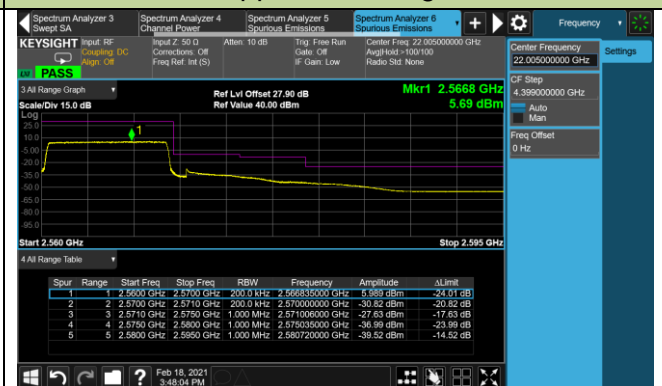

5MHz Channel Bandwidth - 1RB

5MHz Channel Bandwidth - 1RB

10MHz Channel Bandwidth - 1RB

10MHz Channel Bandwidth - 1RB

Upper Band Edge

Upper Extended Band Edge

15MHz Channel Bandwidth - 1RB

Lower Band Edge

Upper Band Edge

20MHz Channel Bandwidth - 1RB

Lower Band Edge

Upper Band Edge

5MHz Channel Bandwidth - Full RB

Lower Band Edge

Upper Band Edge

10MHz Channel Bandwidth - Full RB

Lower Band Edge

Upper Band Edge

15MHz Channel Bandwidth - Full RB

Lower Band Edge

Upper Band Edge