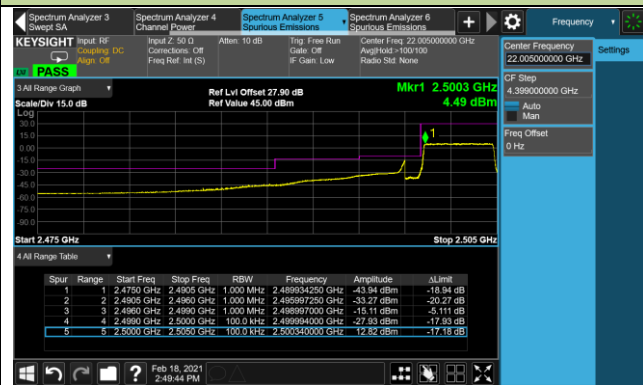

5MHz Channel Bandwidth - 1RB

5MHz Channel Bandwidth - 1RB

10MHz Channel Bandwidth - 1RB

10MHz Channel Bandwidth - 1RB

Upper Band Edge

Upper Extended Band Edge

15MHz Channel Bandwidth - 1RB

Lower Band Edge

Upper Band Edge

20MHz Channel Bandwidth - 1RB

Lower Band Edge

Upper Band Edge

5MHz Channel Bandwidth - Full RB

Lower Band Edge

Upper Band Edge

10MHz Channel Bandwidth - Full RB

Lower Band Edge

Upper Band Edge

15MHz Channel Bandwidth - Full RB

Lower Band Edge

Upper Band Edge