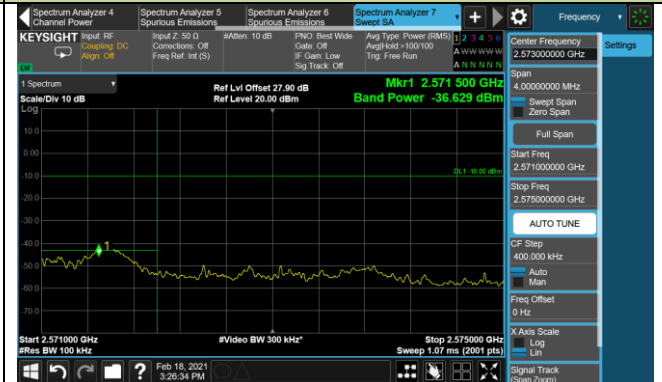

10MHz Channel Bandwidth - Full RB

Lower Band Edge

Upper Band Edge

15MHz Channel Bandwidth - Full RB

Lower Band Edge

Upper Band Edge

Product	LTE Module	Test Site	WZ-SR6
Test Engineer	Cloud Guo	Test Date	2021/02/18
Test Band	LTE Band 7	Test Result	Pass

5MHz Channel Bandwidth - 1RB

5MHz Channel Bandwidth - 1RB

10MHz Channel Bandwidth - 1RB

10MHz Channel Bandwidth - 1RB

Upper Band Edge

Upper Extended Band Edge

15MHz Channel Bandwidth - 1RB

Lower Band Edge

Upper Band Edge

20MHz Channel Bandwidth - 1RB

Lower Band Edge

Upper Band Edge

5MHz Channel Bandwidth - Full RB

Lower Band Edge

Upper Band Edge

10MHz Channel Bandwidth - Full RB