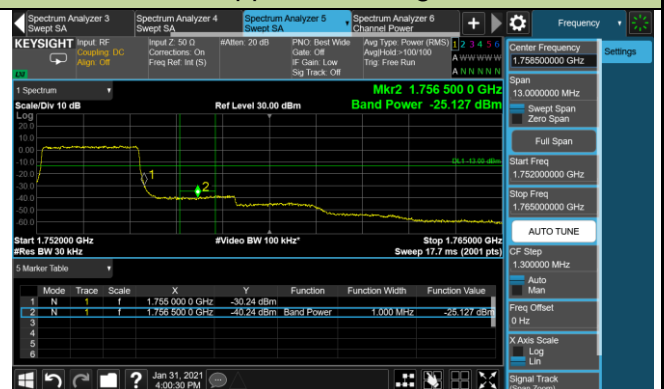

10MHz Channel Bandwidth - 1RB

Lower Band Edge

Upper Band Edge

15MHz Channel Bandwidth - 1RB

Lower Band Edge

Upper Band Edge

20MHz Channel Bandwidth - 1RB

Lower Band Edge

Upper Band Edge

1.4MHz Channel Bandwidth - Full RB

Lower Band Edge

Upper Band Edge

3MHz Channel Bandwidth - Full RB

Lower Band Edge

Upper Band Edge

5MHz Channel Bandwidth - Full RB

Lower Band Edge

Upper Band Edge

10MHz Channel Bandwidth - Full RB

Lower Band Edge

Upper Band Edge

15MHz Channel Bandwidth - Full RB

Lower Band Edge

Upper Band Edge

20MHz Channel Bandwidth - Full RB

Lower Band Edge

Upper Band Edge

Product	LTE Module	Test Site	WZ-SR6
Test Engineer	Cloud Guo	Test Date	2021/01/31 ~ 2021/02/18
Test Band	LTE Band 66	Test Result	Pass

1.4MHz Channel Bandwidth - 1RB