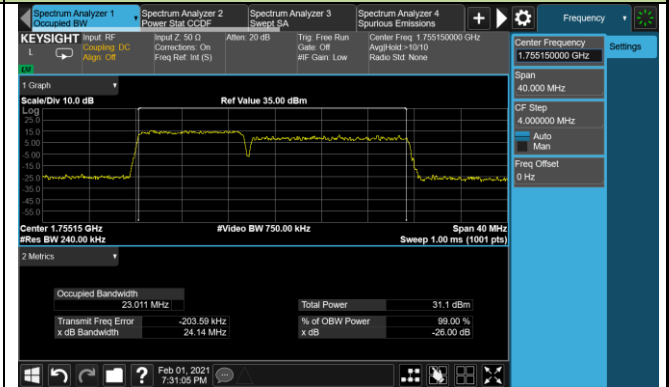

10+15MHz Channel Bandwidth