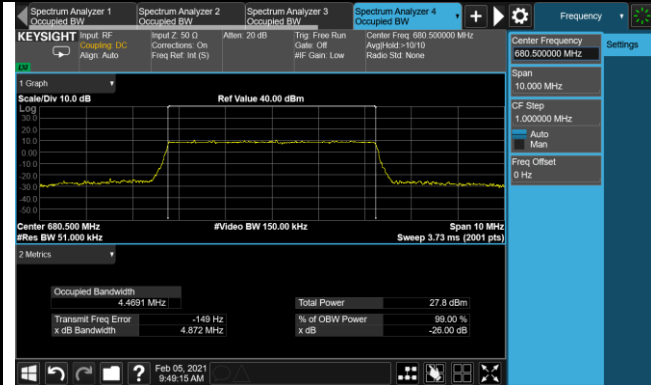

15MHz Channel Bandwidth

20MHz Channel Bandwidth

99% Bandwidth - 64QAM

5MHz Channel Bandwidth

10MHz Channel Bandwidth

15MHz Channel Bandwidth

20MHz Channel Bandwidth

Product	LTE Module	Test Site	WZ-SR6
Test Engineer	Cloud Guo	Test Date	2021/02/02
Test Band	Intra-Band CA_5B		

## 99% Bandwidth - QPSK