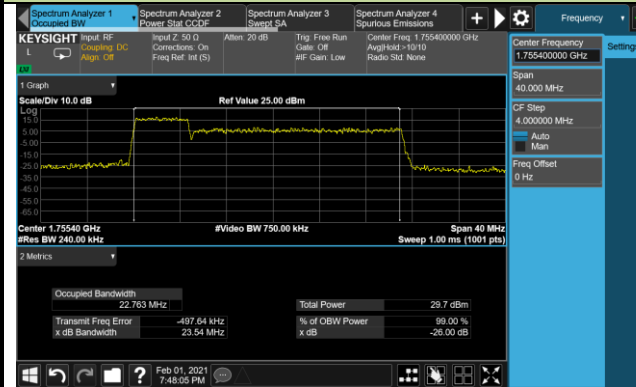

99% Bandwidth - 64QAM

5+20MHz Channel Bandwidth