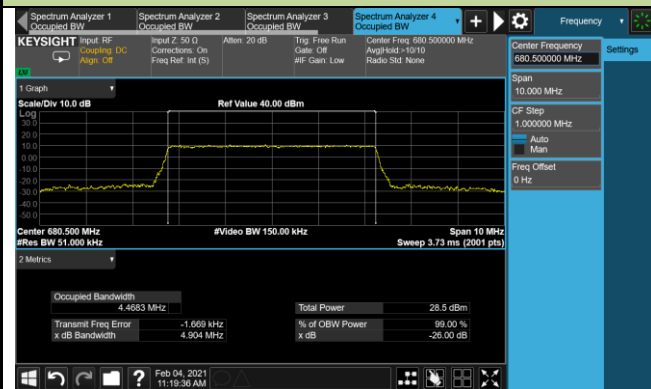

99% Bandwidth - 16QAM

5MHz Channel Bandwidth