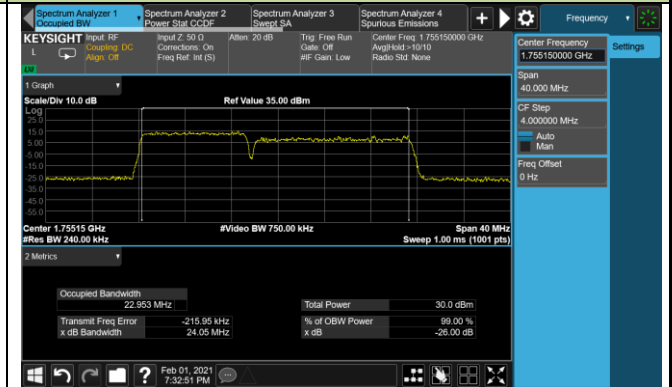

10+15MHz Channel Bandwidth