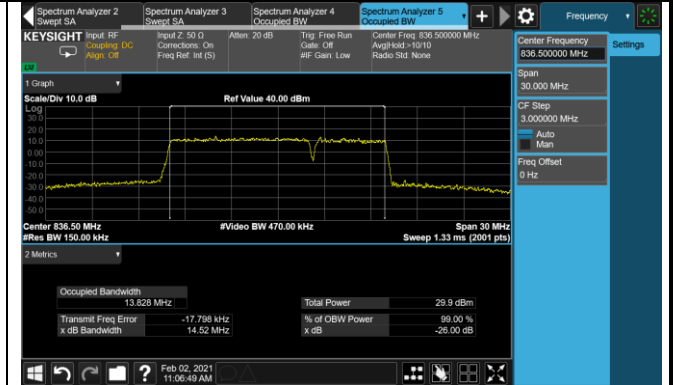

## 10+5MHz Channel Bandwidth

## 10+10MHz Channel Bandwidth

99% Bandwidth - 64QAM

5+10MHz Channel Bandwidth

10+5MHz Channel Bandwidth

10+10MHz Channel Bandwidth

Product	LTE Module	Test Site	WZ-SR6
Test Engineer	Cloud Guo	Test Date	2021/02/02
Test Band	Intra-Band CA_7C		

## 99% Bandwidth - QPSK