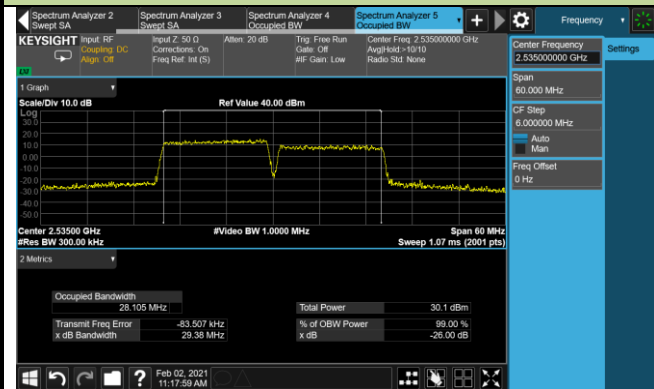

15+15MHz Channel Bandwidth