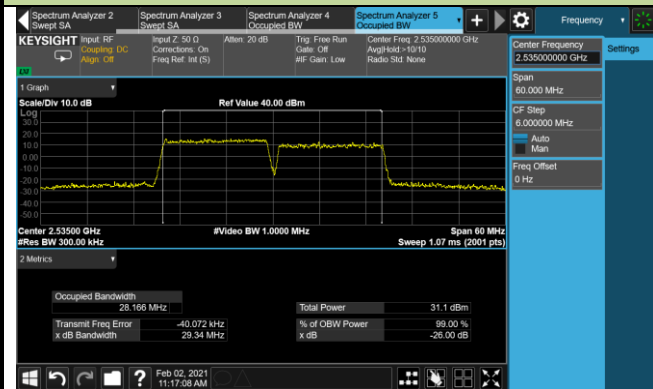

15+15MHz Channel Bandwidth