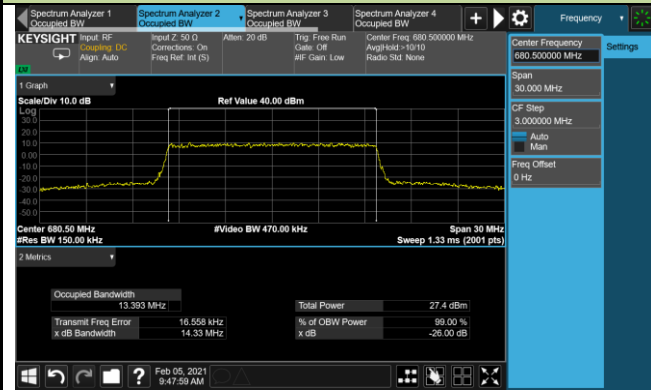

15MHz Channel Bandwidth

20MHz Channel Bandwidth

99% Bandwidth - 64QAM

5MHz Channel Bandwidth

10MHz Channel Bandwidth

15MHz Channel Bandwidth

20MHz Channel Bandwidth

Product	LTE Module	Test Site	WZ-SR6
Test Engineer	Cloud Guo	Test Date	2021/02/02
Test Band	Intra-Band CA_5B		

## 99% Bandwidth - QPSK