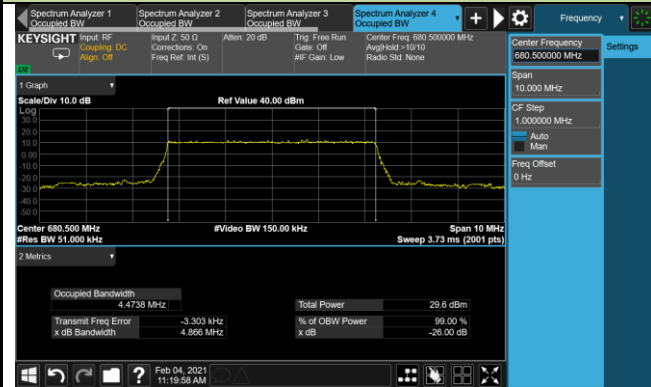

99% Bandwidth - QPSK

5MHz Channel Bandwidth