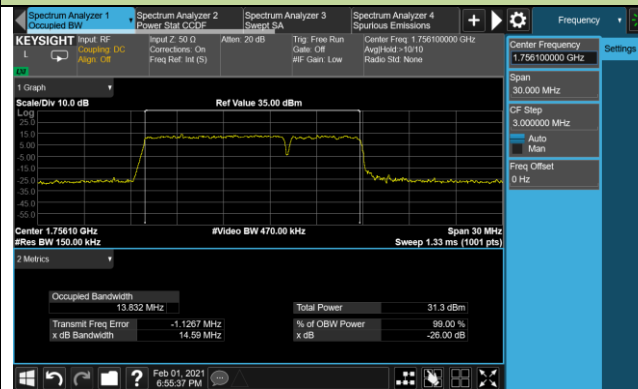

10+5MHz Channel Bandwidth