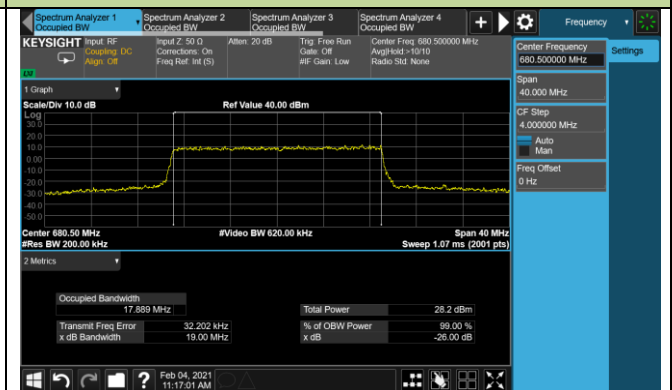

20MHz Channel Bandwidth