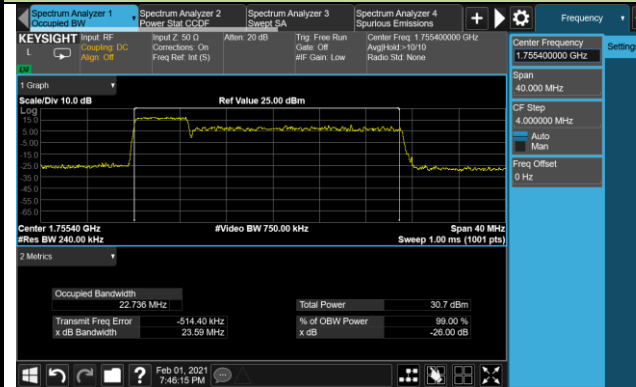

99% Bandwidth - QPSK

5+20MHz Channel Bandwidth