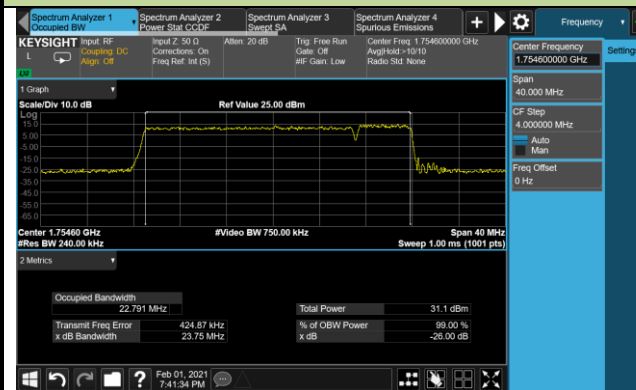

99% Bandwidth - QPSK

5+20MHz Channel Bandwidth

10+15MHz Channel Bandwidth

10+20MHz Channel Bandwidth

15+10MHz Channel Bandwidth

15+15MHz Channel Bandwidth

15+20MHz Channel Bandwidth

20+5MHz Channel Bandwidth