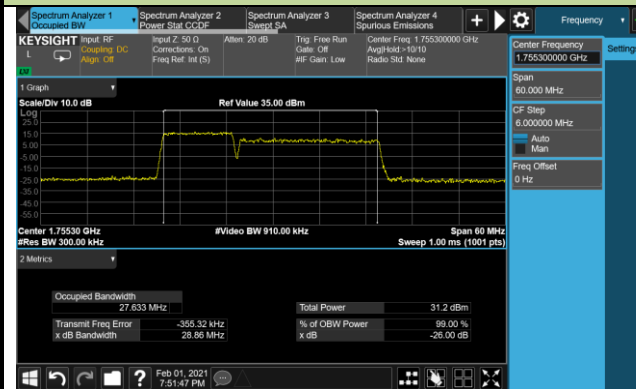

99% Bandwidth - QPSK

5+20MHz Channel Bandwidth

10+15MHz Channel Bandwidth

10+20MHz Channel Bandwidth

15+10MHz Channel Bandwidth

15+15MHz Channel Bandwidth

15+20MHz Channel Bandwidth

20+5MHz Channel Bandwidth