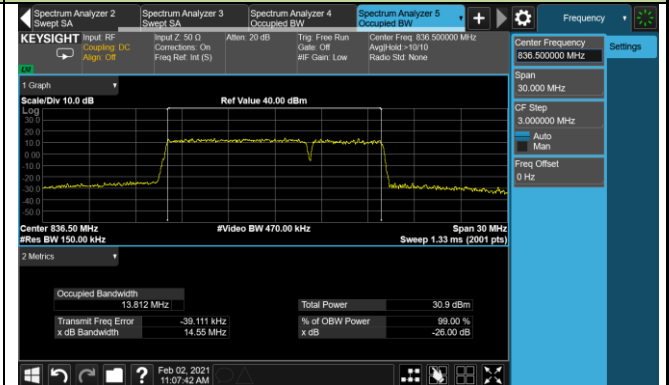

10+5MHz Channel Bandwidth