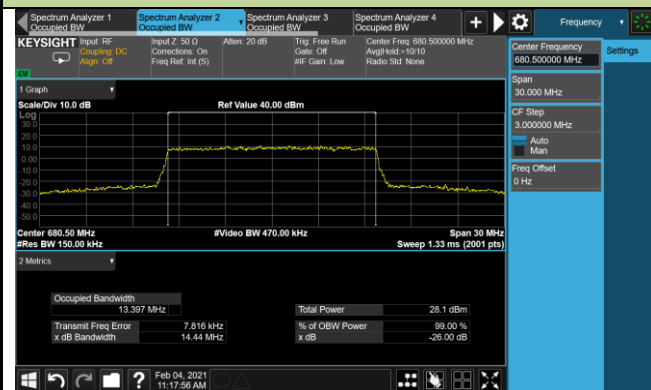

15MHz Channel Bandwidth