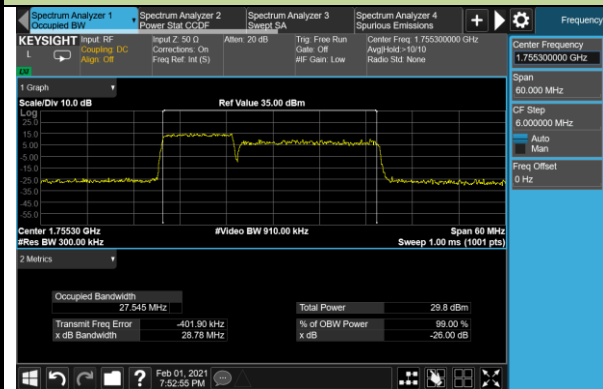

10+20MHz Channel Bandwidth