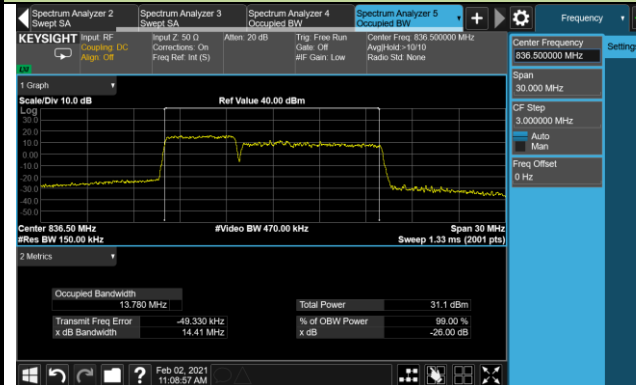

99% Bandwidth - QPSK

5+10MHz Channel Bandwidth