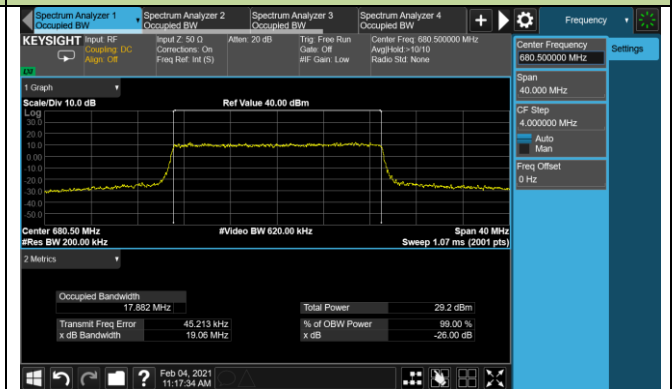

## 10MHz Channel Bandwidth

Product	LTE Module	Test Site	WZ-SR6
Test Engineer	Cloud Guo	Test Date	2021/02/04
Test Band	LTE Band 71		

Channel	Frequency (MHz)	Bandwidth (MHz)	99% Bandwidth (MHz)
QPSK			
133297	680.5	5	4.47
		10	8.98
		15	13.43
		20	17.88
16QAM			
133297	680.5	5	4.47
		10	8.97
		15	13.40
		20	17.89
64QAM			
133297	680.5	5	4.47
		10	8.94
		15	13.39
		20	17.86

99% Bandwidth - QPSK

5MHz Channel Bandwidth

10MHz Channel Bandwidth

15MHz Channel Bandwidth

20MHz Channel Bandwidth

99% Bandwidth - 16QAM

5MHz Channel Bandwidth

10MHz Channel Bandwidth