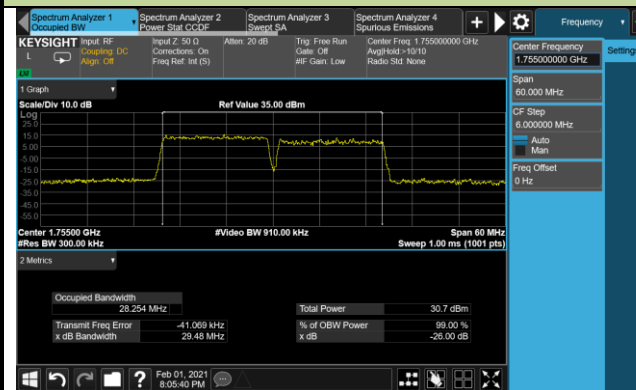

99% Bandwidth - QPSK

5+20MHz Channel Bandwidth

10+15MHz Channel Bandwidth

10+20MHz Channel Bandwidth

15+10MHz Channel Bandwidth

15+15MHz Channel Bandwidth

15+20MHz Channel Bandwidth

20+5MHz Channel Bandwidth