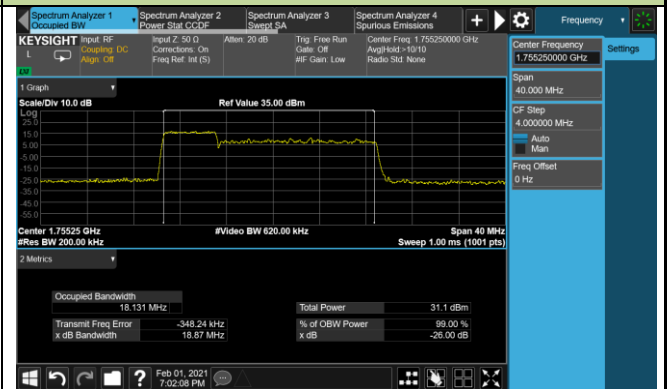

5+15MHz Channel Bandwidth