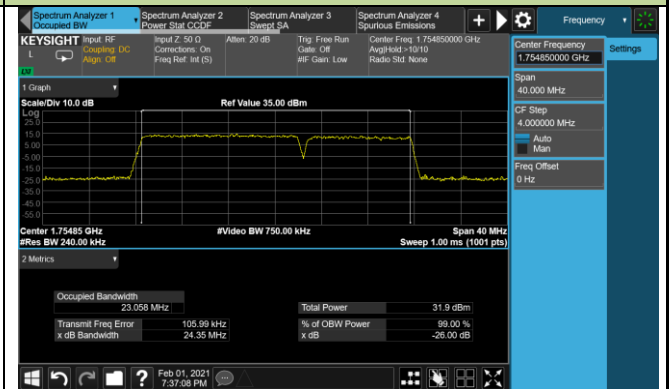

99% Bandwidth - QPSK

5+20MHz Channel Bandwidth

10+15MHz Channel Bandwidth

10+20MHz Channel Bandwidth

15+10MHz Channel Bandwidth

15+15MHz Channel Bandwidth

15+20MHz Channel Bandwidth

20+5MHz Channel Bandwidth