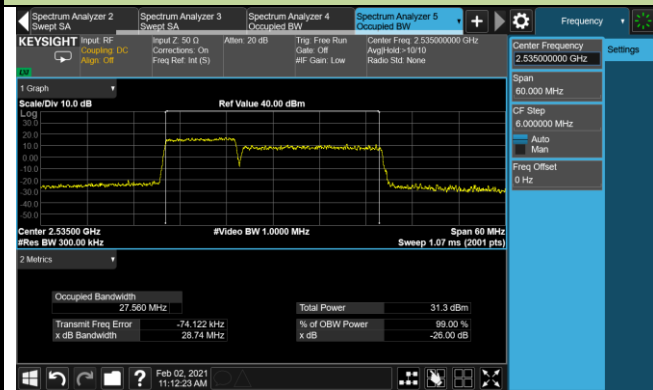

99% Bandwidth - QPSK

10+20MHz Channel Bandwidth