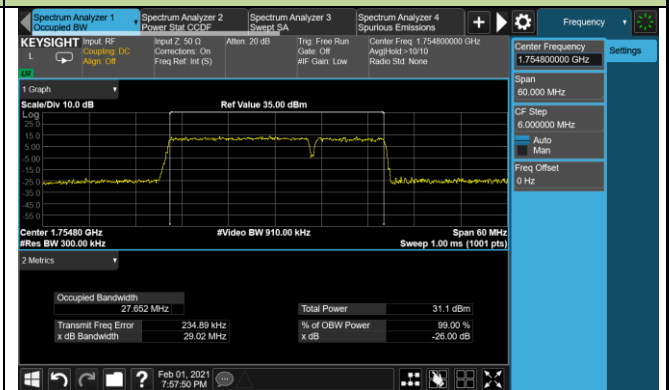

20+10MHz Channel Bandwidth