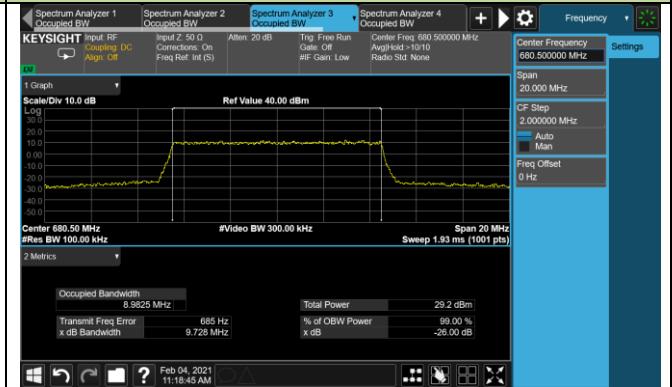

10MHz Channel Bandwidth