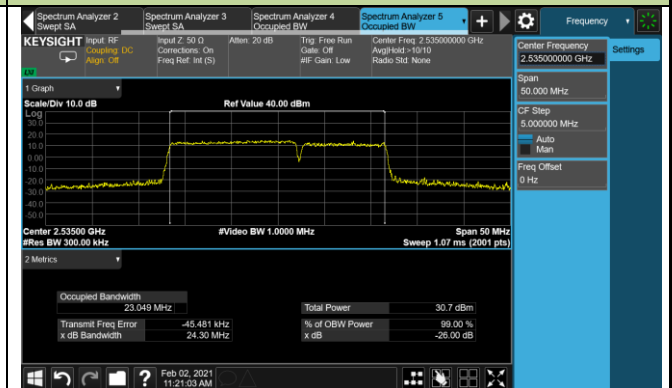

15+10MHz Channel Bandwidth