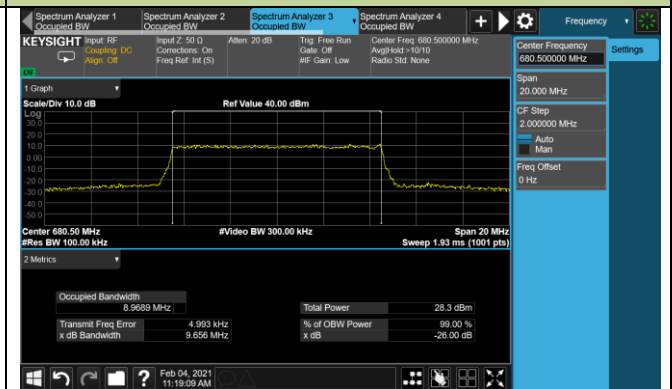

## 10MHz Channel Bandwidth

Product	LTE Module	Test Site	WZ-SR6
Test Engineer	Cloud Guo	Test Date	2021/02/04
Test Band	LTE Band 71		

Channel	Frequency (MHz)	Bandwidth (MHz)	99% Bandwidth (MHz)
QPSK			
133297	680.5	5	4.47
		10	8.98
		15	13.43
		20	17.88
16QAM			
133297	680.5	5	4.47
		10	8.97
		15	13.40
		20	17.89
64QAM			
133297	680.5	5	4.47
		10	8.94
		15	13.39
		20	17.86

99% Bandwidth - QPSK

5MHz Channel Bandwidth

10MHz Channel Bandwidth

15MHz Channel Bandwidth

20MHz Channel Bandwidth

99% Bandwidth - 16QAM

5MHz Channel Bandwidth

10MHz Channel Bandwidth