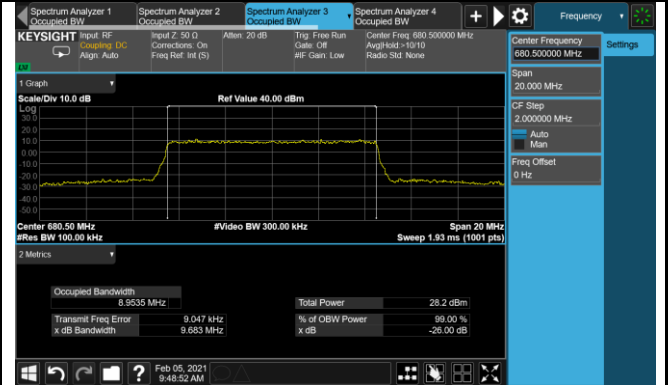

15MHz Channel Bandwidth

20MHz Channel Bandwidth

99% Bandwidth - 64QAM

5MHz Channel Bandwidth

10MHz Channel Bandwidth

15MHz Channel Bandwidth

20MHz Channel Bandwidth

Product	LTE Module	Test Site	WZ-SR6
Test Engineer	Cloud Guo	Test Date	2021/02/02
Test Band	Intra-Band CA_5B		

## 99% Bandwidth - QPSK