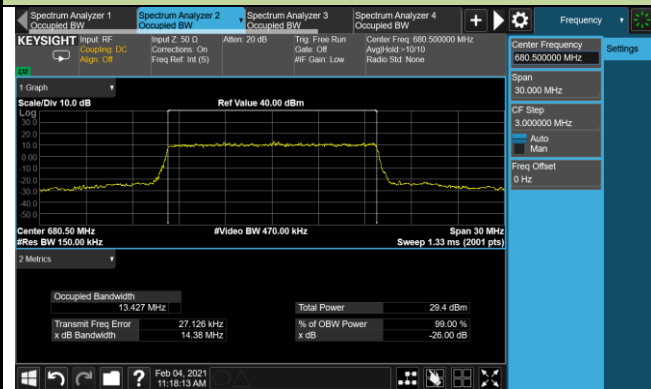

15MHz Channel Bandwidth