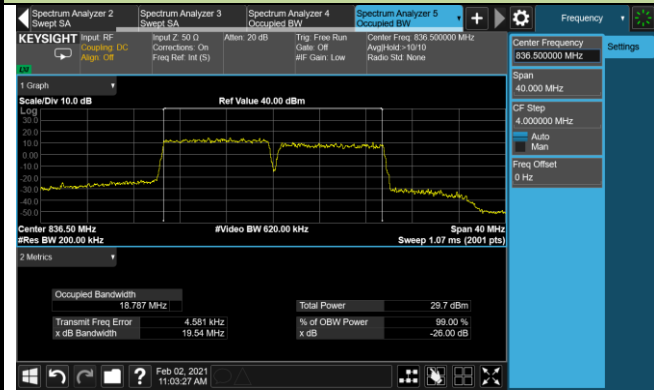

## 10+5MHz Channel Bandwidth

## 10+10MHz Channel Bandwidth

99% Bandwidth - 64QAM

5+10MHz Channel Bandwidth

10+5MHz Channel Bandwidth

10+10MHz Channel Bandwidth

Product	LTE Module	Test Site	WZ-SR6
Test Engineer	Cloud Guo	Test Date	2021/02/02
Test Band	Intra-Band CA_7C		

## 99% Bandwidth - QPSK