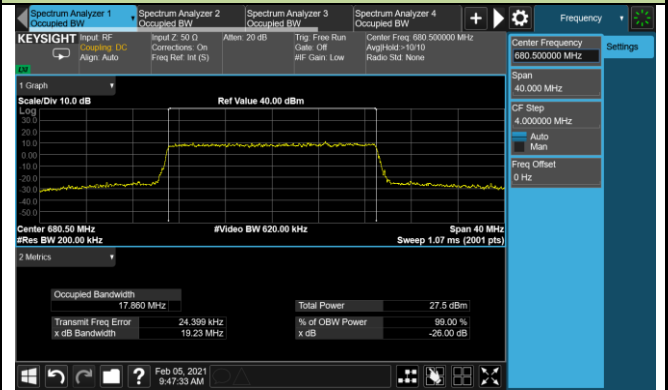

15MHz Channel Bandwidth

20MHz Channel Bandwidth

99% Bandwidth - 64QAM

5MHz Channel Bandwidth

10MHz Channel Bandwidth

15MHz Channel Bandwidth

20MHz Channel Bandwidth

Product	LTE Module	Test Site	WZ-SR6
Test Engineer	Cloud Guo	Test Date	2021/02/02
Test Band	Intra-Band CA_5B		

## 99% Bandwidth - QPSK