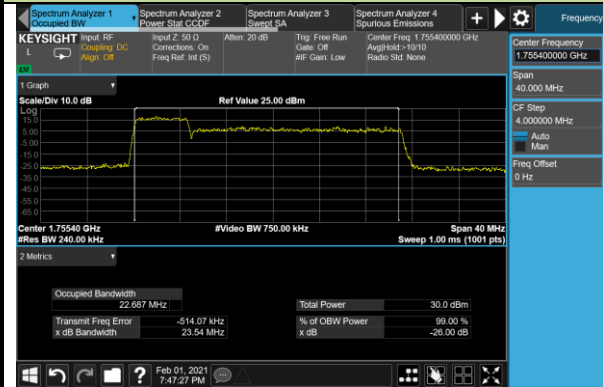

99% Bandwidth - 16QAM

5+20MHz Channel Bandwidth